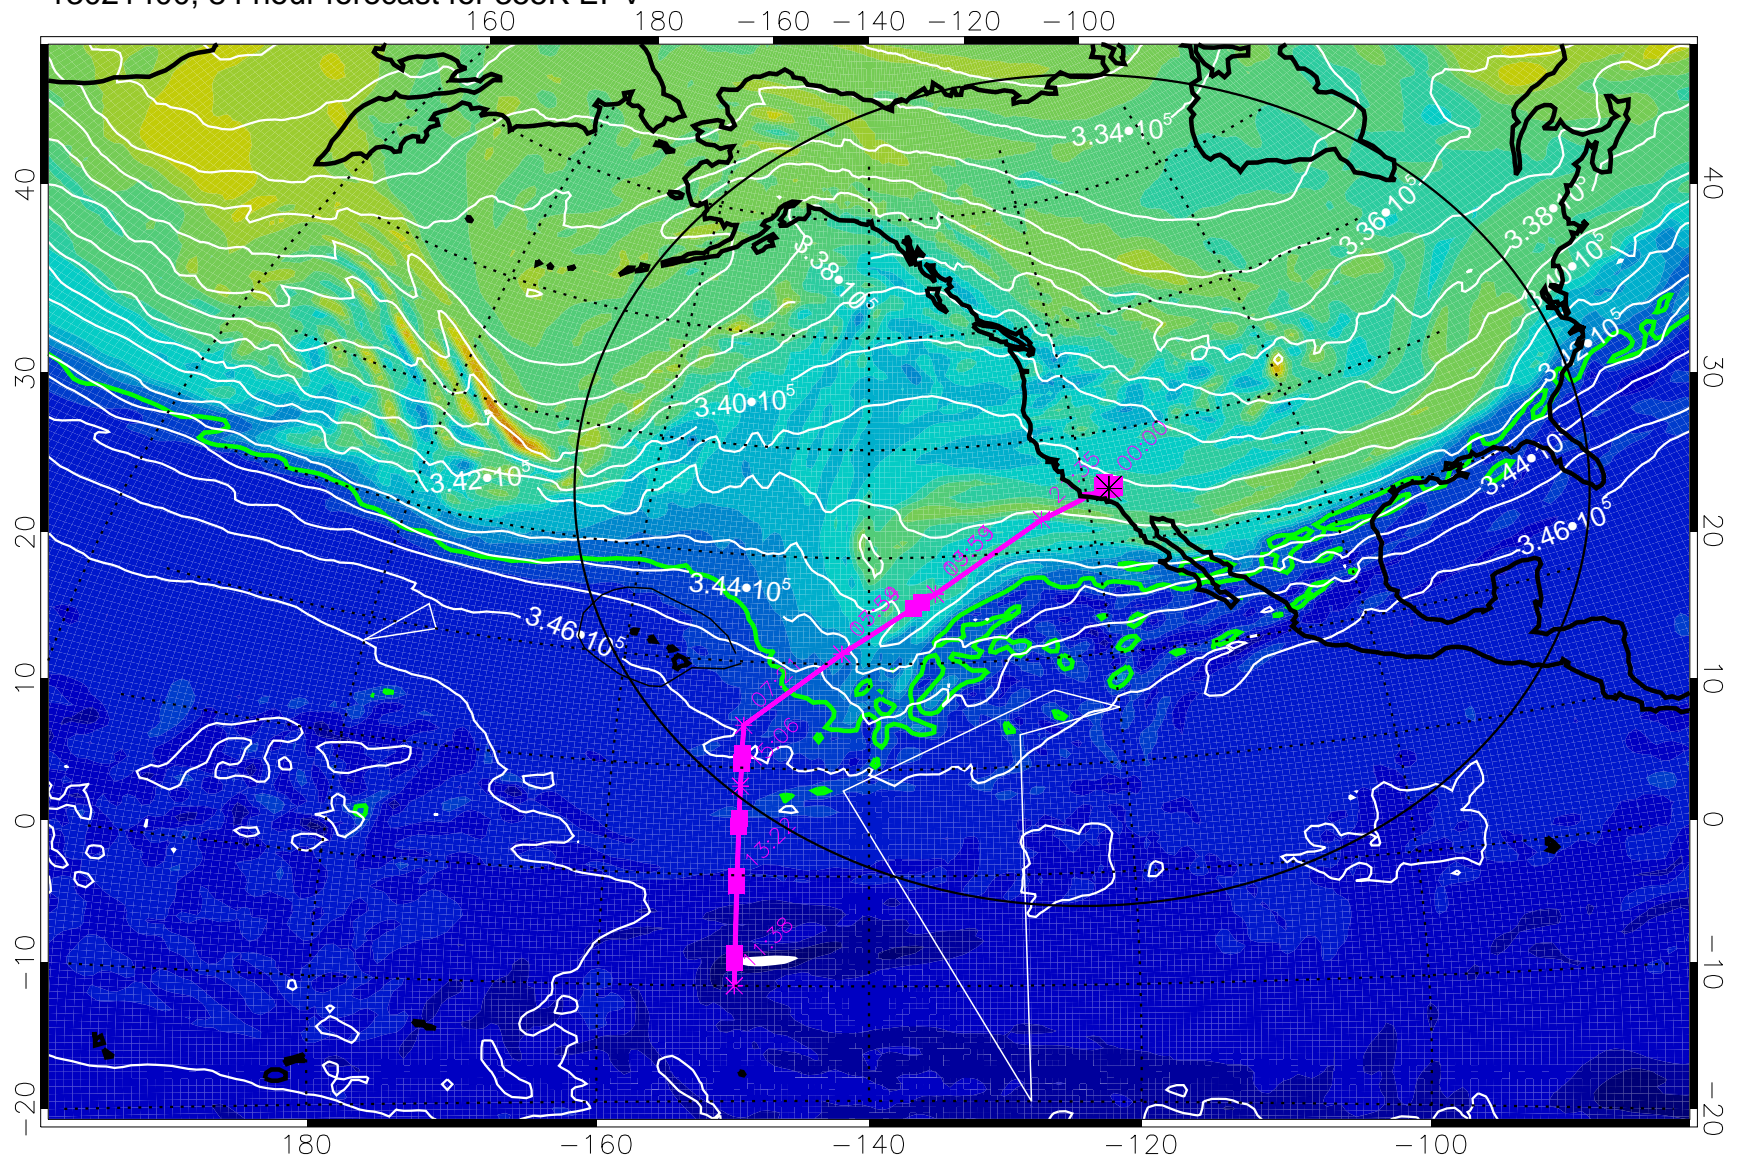

0 $5.0 \cdot 10^6$ $1.0 \cdot 10^5$ $1.5 \cdot 10^5$
PVU

355K Montgomery Streamfunction, white
EPV Tropopause (2 PVU) Position
Range ring of 4055 km -- 13 hours GH round trip

13021312, 72 hour forecast for 355K EPV

355K Montgomery Streamfunction, white
EPV Tropopause (2 PVU) Position
Range ring of 4055 km -- 13 hours GH round trip

13021318, 78 hour forecast for 355K EPV

160 180 -160 -140 -120 -100

355K Montgomery Streamfunction, white
EPV Tropopause (2 PVU) Position
Range ring of 4055 km -- 13 hours GH round trip

13021400, 84 hour forecast for 355K EPV

355K Montgomery Streamfunction, white
EPV Tropopause (2 PVU) Position
Range ring of 4055 km -- 13 hours GH round trip

13021406, 90 hour forecast for 355K EPV

160 180 -160 -140 -120 -100

0 $5.0 \cdot 10^{-6}$ $1.0 \cdot 10^{-5}$ $1.5 \cdot 10^{-5}$
PVU

355K Montgomery Streamfunction, white
EPV Tropopause (2 PVU) Position
Range ring of 4055 km -- 13 hours GH round trip

13021412, 96 hour forecast for 355K EPV