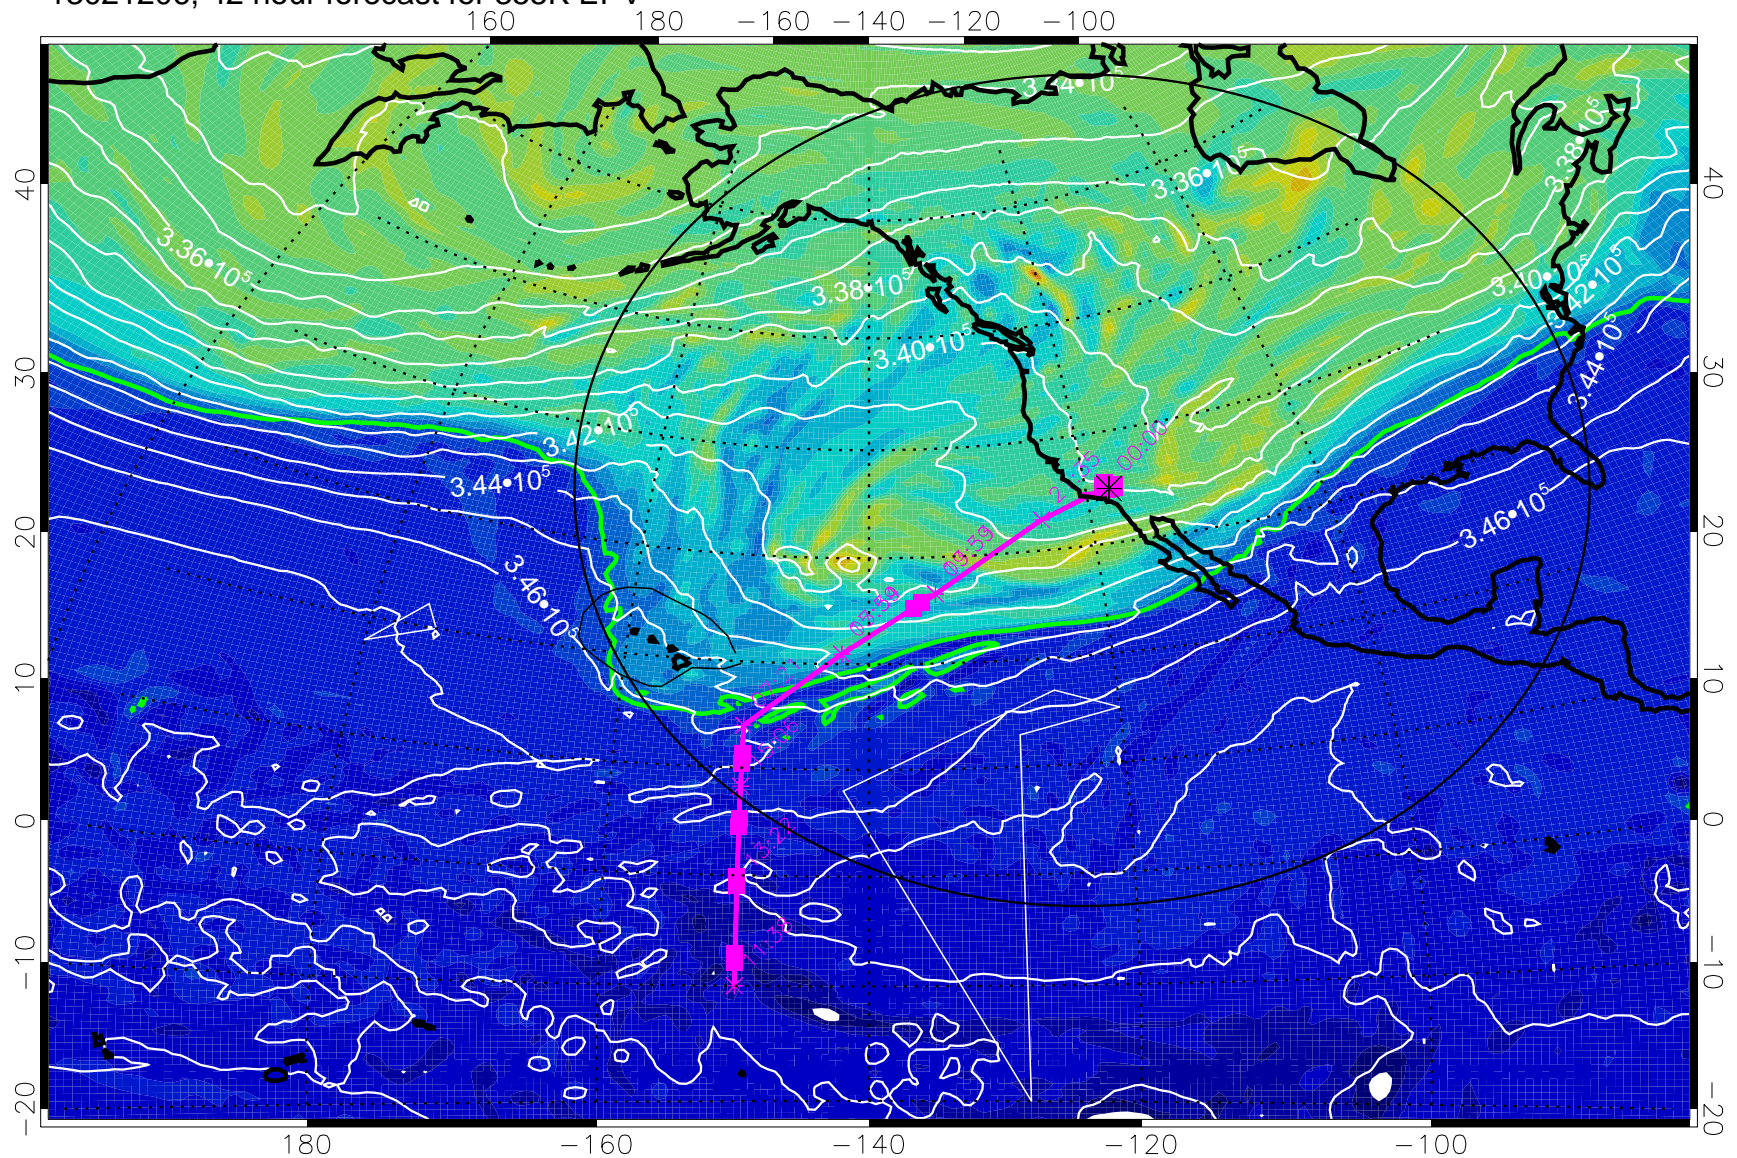

13021200, 36 hour forecast for 355K EPV

0 $5.0 \cdot 10^{-6}$ $1.0 \cdot 10^{-5}$ $1.5 \cdot 10^{-5}$

PVU

355K Montgomery Streamfunction, white
EPV Tropopause (2 PVU) Position
Range ring of 4055 km -- 13 hours GH round trip

13021206, 42 hour forecast for 355K EPV

PVU

355K Montgomery Streamfunction, white
EPV Tropopause (2 PVU) Position
Range ring of 4055 km -- 13 hours GH round trip

13021212, 48 hour forecast for 355K EPV

160 180 -160 -140 -120 -100

355K Montgomery Streamfunction, white
EPV Tropopause (2 PVU) Position
Range ring of 4055 km -- 13 hours GH round trip

13021218, 54 hour forecast for 355K EPV

355K Montgomery Streamfunction, white
EPV Tropopause (2 PVU) Position
Range ring of 4055 km -- 13 hours GH round trip

13021300, 60 hour forecast for 355K EPV

355K Montgomery Streamfunction, white
EPV Tropopause (2 PVU) Position
Range ring of 4055 km -- 13 hours GH round trip

13021306, 66 hour forecast for 355K EPV

160 180 -160 -140 -120 -100