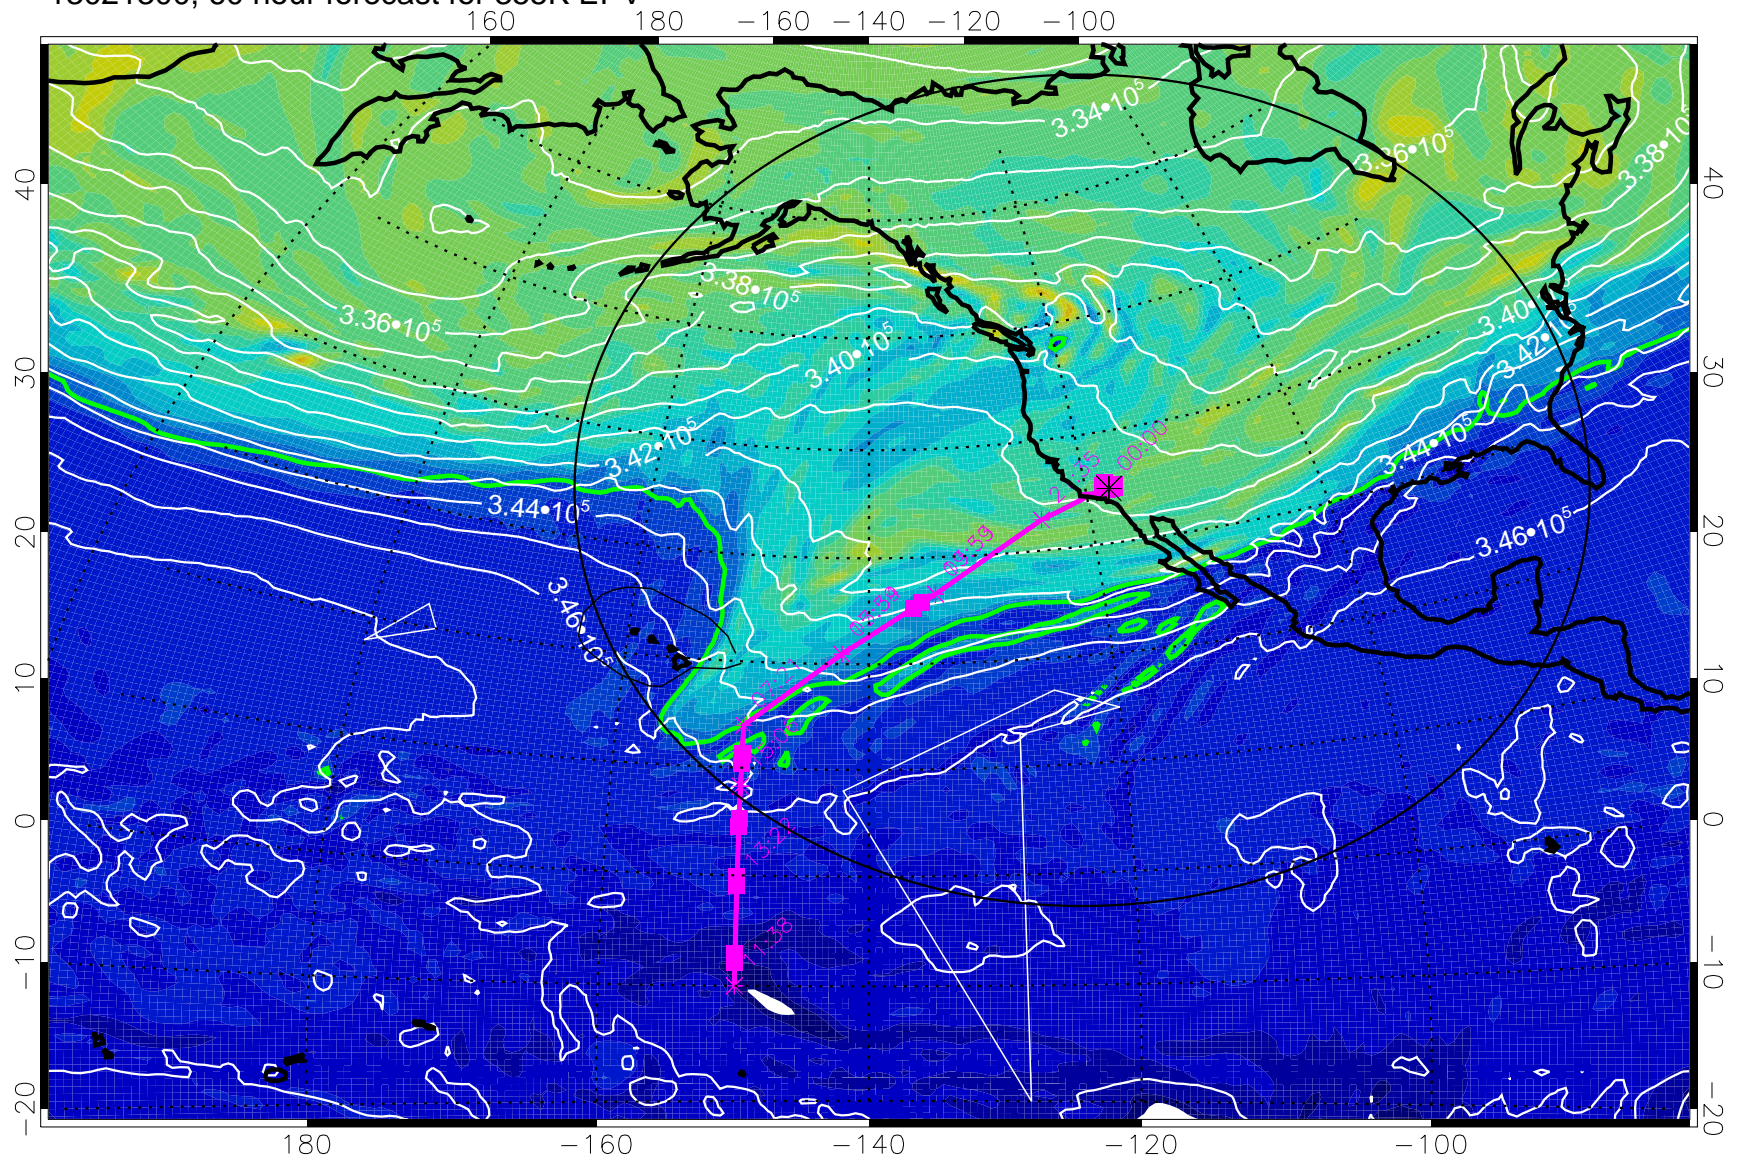

13021200, 36 hour forecast for 355K EPV

0 $5.0 \cdot 10^{-6}$ $1.0 \cdot 10^{-5}$ $1.5 \cdot 10^{-5}$

PVU

355K Montgomery Streamfunction, white
EPV Tropopause (2 PVU) Position
Range ring of 4055 km -- 13 hours GH round trip

13021206, 42 hour forecast for 355K EPV

PVU

355K Montgomery Streamfunction, white
EPV Tropopause (2 PVU) Position
Range ring of 4055 km -- 13 hours GH round trip

13021212, 48 hour forecast for 355K EPV

160 180 -160 -140 -120 -100

355K Montgomery Streamfunction, white
EPV Tropopause (2 PVU) Position
Range ring of 4055 km -- 13 hours GH round trip

13021218, 54 hour forecast for 355K EPV

355K Montgomery Streamfunction, white
EPV Tropopause (2 PVU) Position
Range ring of 4055 km -- 13 hours GH round trip

13021300, 60 hour forecast for 355K EPV

355K Montgomery Streamfunction, white
EPV Tropopause (2 PVU) Position
Range ring of 4055 km -- 13 hours GH round trip

13021306, 66 hour forecast for 355K EPV

160 180 -160 -140 -120 -100