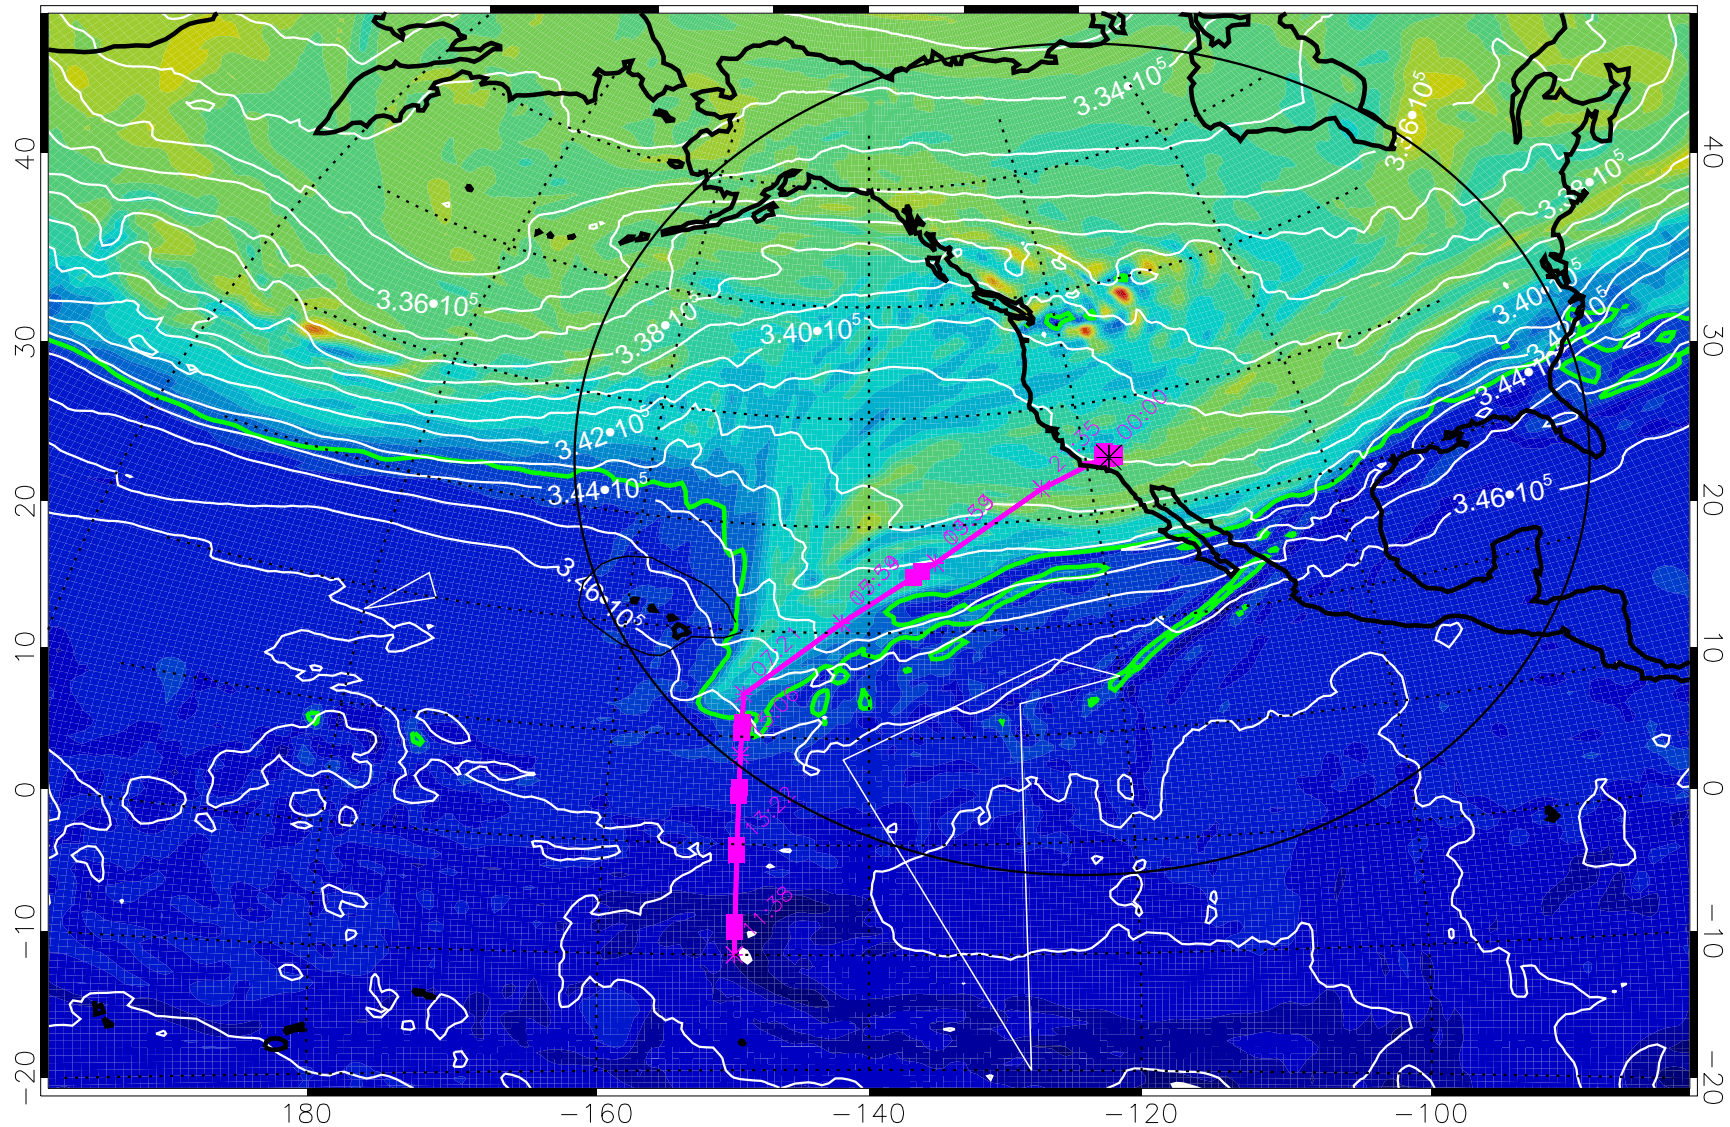

13021206, 42 hour forecast for 355K EPV

PVU

355K Montgomery Streamfunction, white
EPV Tropopause (2 PVU) Position
Range ring of 4055 km -- 13 hours GH round trip

13021212, 48 hour forecast for 355K EPV

160 180 -160 -140 -120 -100

355K Montgomery Streamfunction, white
EPV Tropopause (2 PVU) Position
Range ring of 4055 km -- 13 hours GH round trip

13021218, 54 hour forecast for 355K EPV

355K Montgomery Streamfunction, white
EPV Tropopause (2 PVU) Position
Range ring of 4055 km -- 13 hours GH round trip

13021300, 60 hour forecast for 355K EPV

355K Montgomery Streamfunction, white
EPV Tropopause (2 PVU) Position
Range ring of 4055 km -- 13 hours GH round trip

13021306, 66 hour forecast for 355K EPV

160 180 -160 -140 -120 -100

0 $5.0 \cdot 10^6$ $1.0 \cdot 10^5$ $1.5 \cdot 10^5$
PVU

355K Montgomery Streamfunction, white
EPV Tropopause (2 PVU) Position
Range ring of 4055 km -- 13 hours GH round trip

13021312, 72 hour forecast for 355K EPV