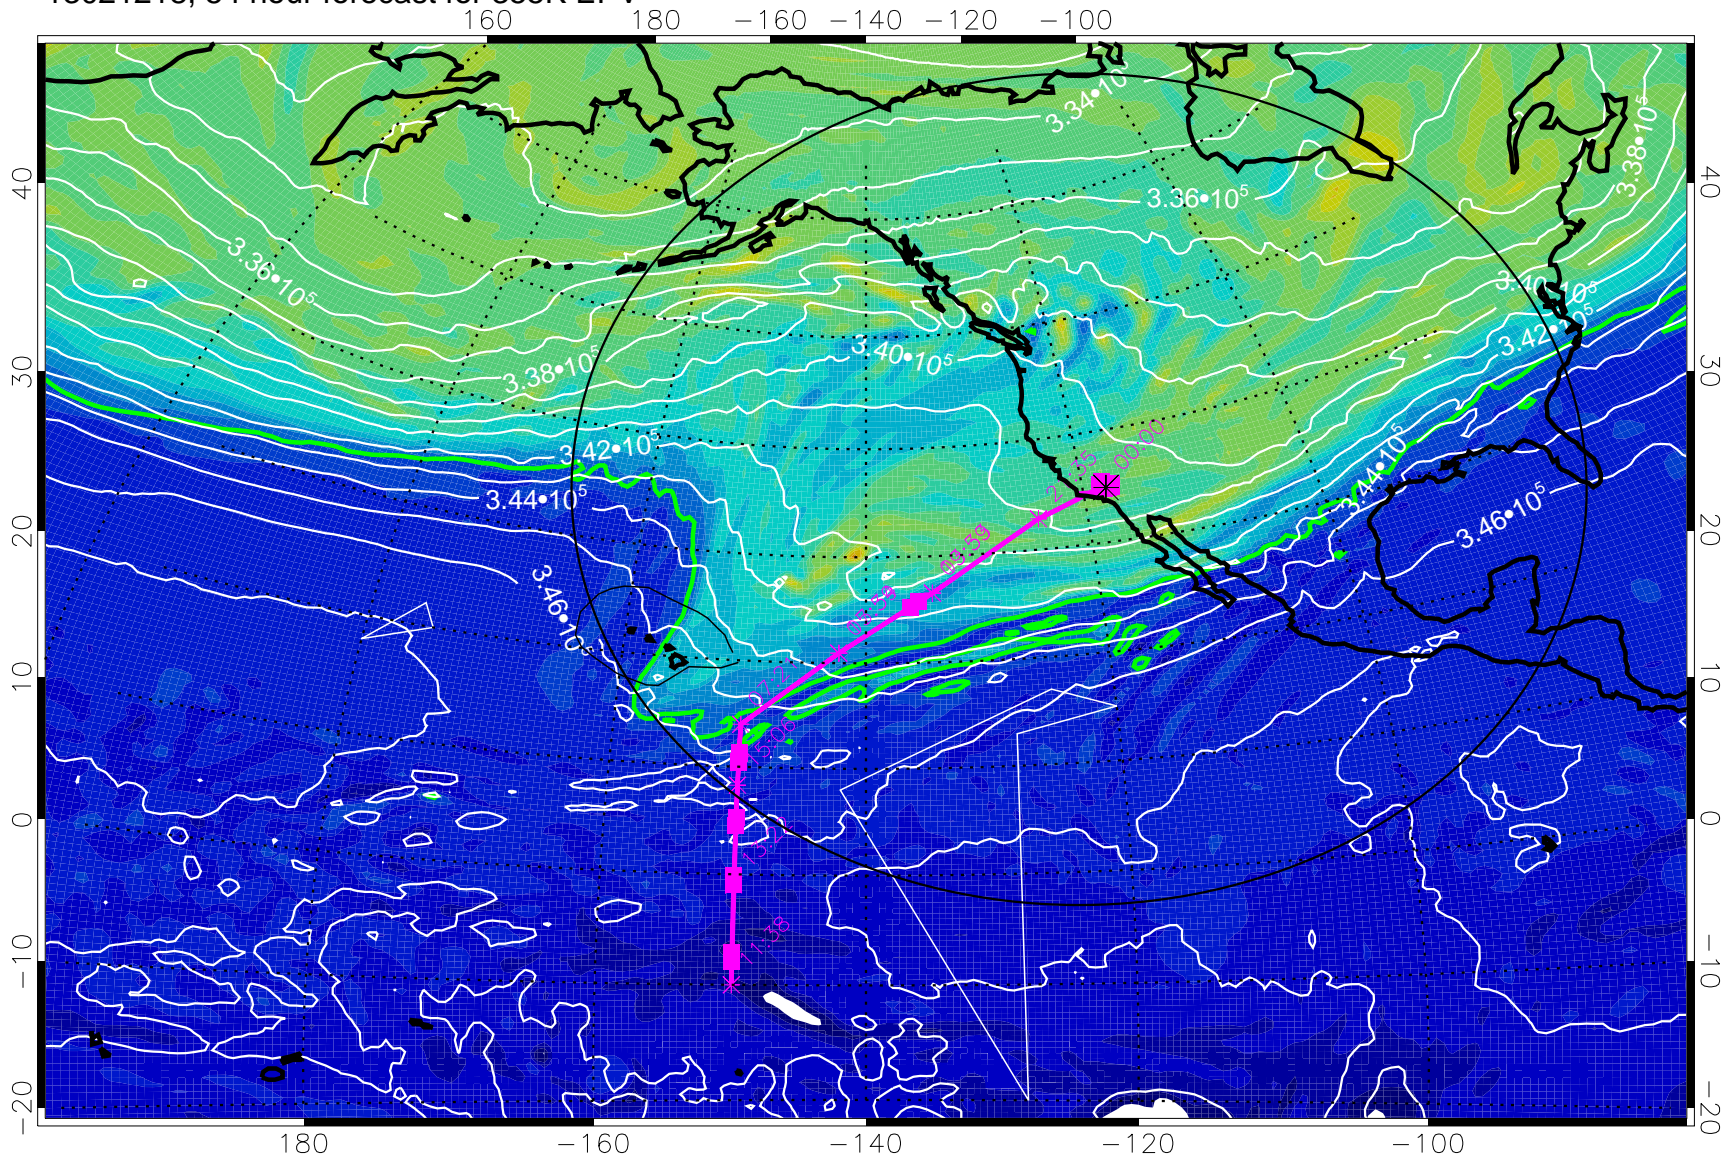

13021200, 36 hour forecast for 355K EPV

0 $5.0 \cdot 10^{-6}$ $1.0 \cdot 10^{-5}$ $1.5 \cdot 10^{-5}$

PVU

355K Montgomery Streamfunction, white
EPV Tropopause (2 PVU) Position
Range ring of 4055 km -- 13 hours GH round trip

13021206, 42 hour forecast for 355K EPV

PVU

355K Montgomery Streamfunction, white
EPV Tropopause (2 PVU) Position
Range ring of 4055 km -- 13 hours GH round trip

13021212, 48 hour forecast for 355K EPV

160 180 -160 -140 -120 -100

355K Montgomery Streamfunction, white
EPV Tropopause (2 PVU) Position
Range ring of 4055 km -- 13 hours GH round trip

13021218, 54 hour forecast for 355K EPV

355K Montgomery Streamfunction, white
EPV Tropopause (2 PVU) Position
Range ring of 4055 km -- 13 hours GH round trip

13021300, 60 hour forecast for 355K EPV

355K Montgomery Streamfunction, white
EPV Tropopause (2 PVU) Position
Range ring of 4055 km -- 13 hours GH round trip

13021306, 66 hour forecast for 355K EPV

160 180 -160 -140 -120 -100