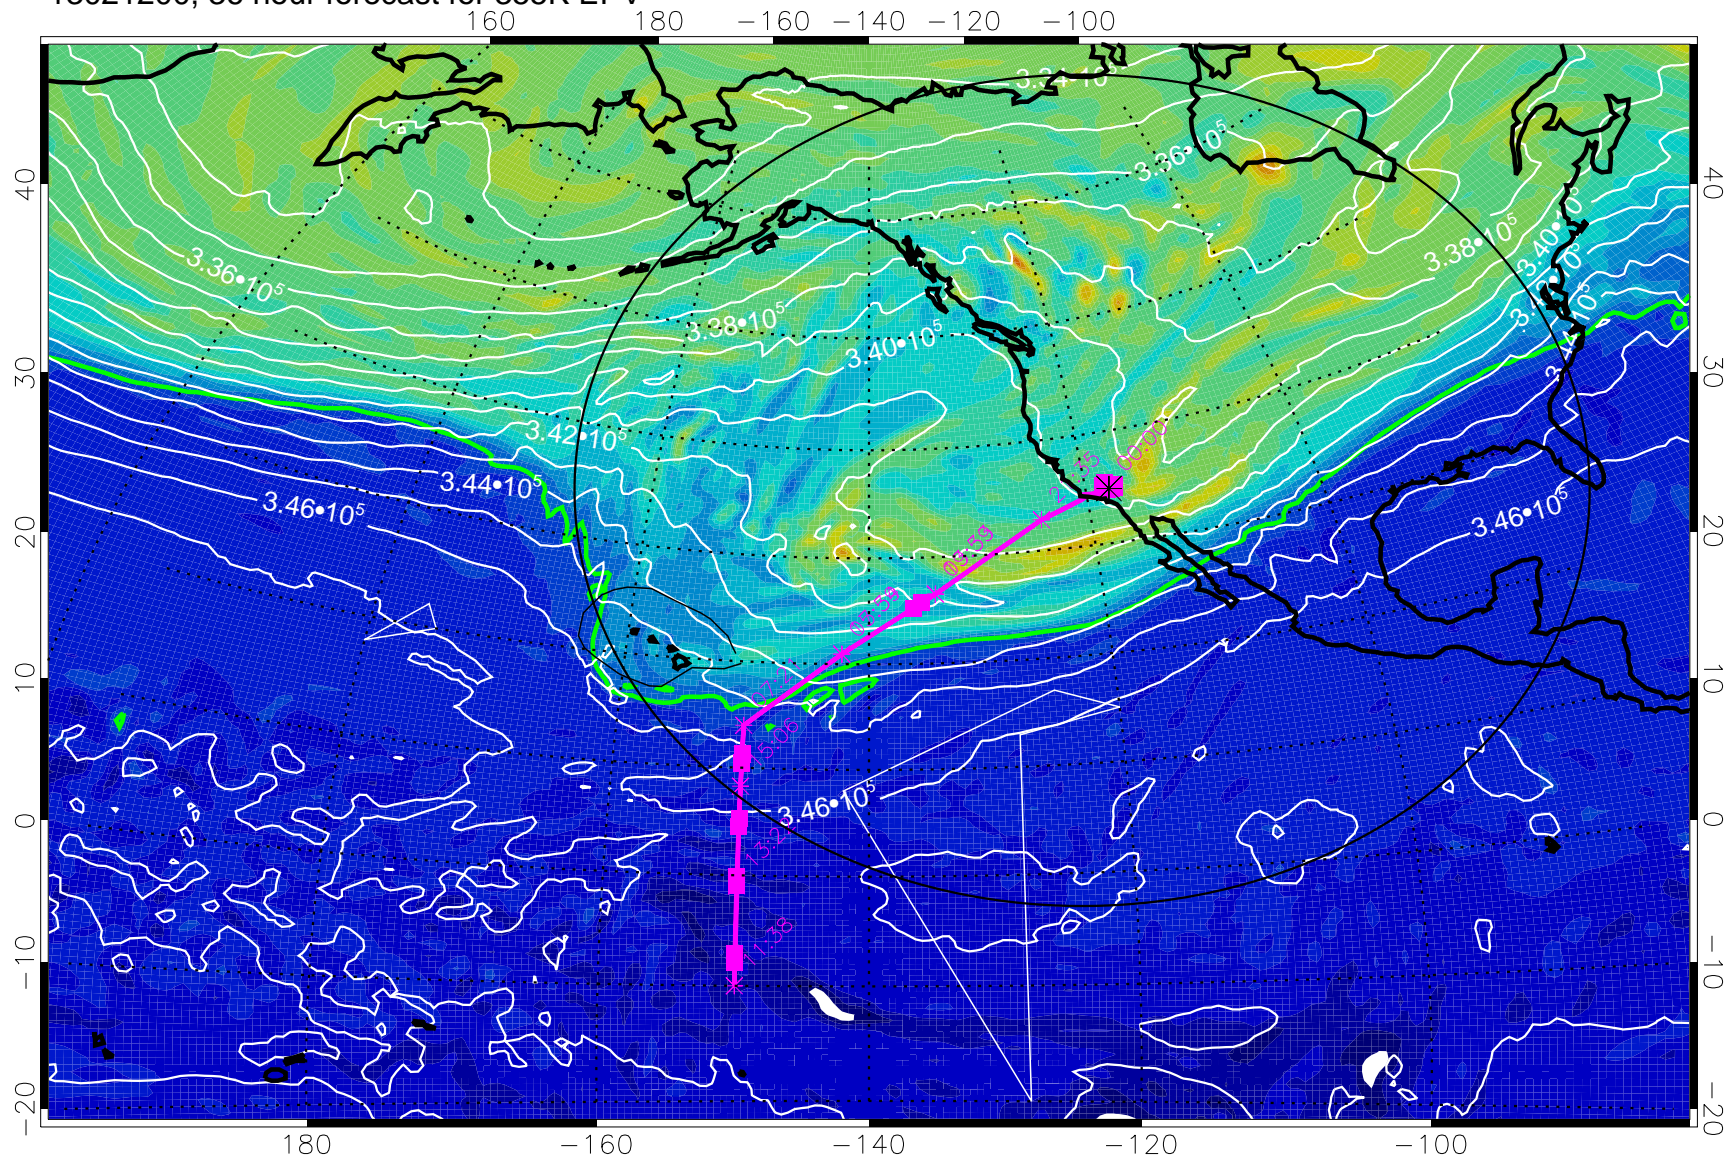

13021106, 18 hour forecast for 355K EPV

355K Montgomery Streamfunction, white
EPV Tropopause (2 PVU) Position
Range ring of 4055 km -- 13 hours GH round trip

13021112, 24 hour forecast for 355K EPV

355K Montgomery Streamfunction, white
EPV Tropopause (2 PVU) Position
Range ring of 4055 km -- 13 hours GH round trip

13021118, 30 hour forecast for 355K EPV

0 5.0 $\cdot 10^{-6}$ 1.0 $\cdot 10^{-5}$ 1.5 $\cdot 10^{-5}$
PVU

355K Montgomery Streamfunction, white
EPV Tropopause (2 PVU) Position
Range ring of 4055 km -- 13 hours GH round trip

13021200, 36 hour forecast for 355K EPV

0 $5.0 \cdot 10^{-6}$ $1.0 \cdot 10^{-5}$ $1.5 \cdot 10^{-5}$

PVU

355K Montgomery Streamfunction, white
EPV Tropopause (2 PVU) Position
Range ring of 4055 km -- 13 hours GH round trip

355K Montgomery Streamfunction, white
EPV Tropopause (2 PVU) Position
Range ring of 4055 km -- 13 hours GH round trip

13021218, 54 hour forecast for 355K EPV

355K Montgomery Streamfunction, white
EPV Tropopause (2 PVU) Position
Range ring of 4055 km -- 13 hours GH round trip