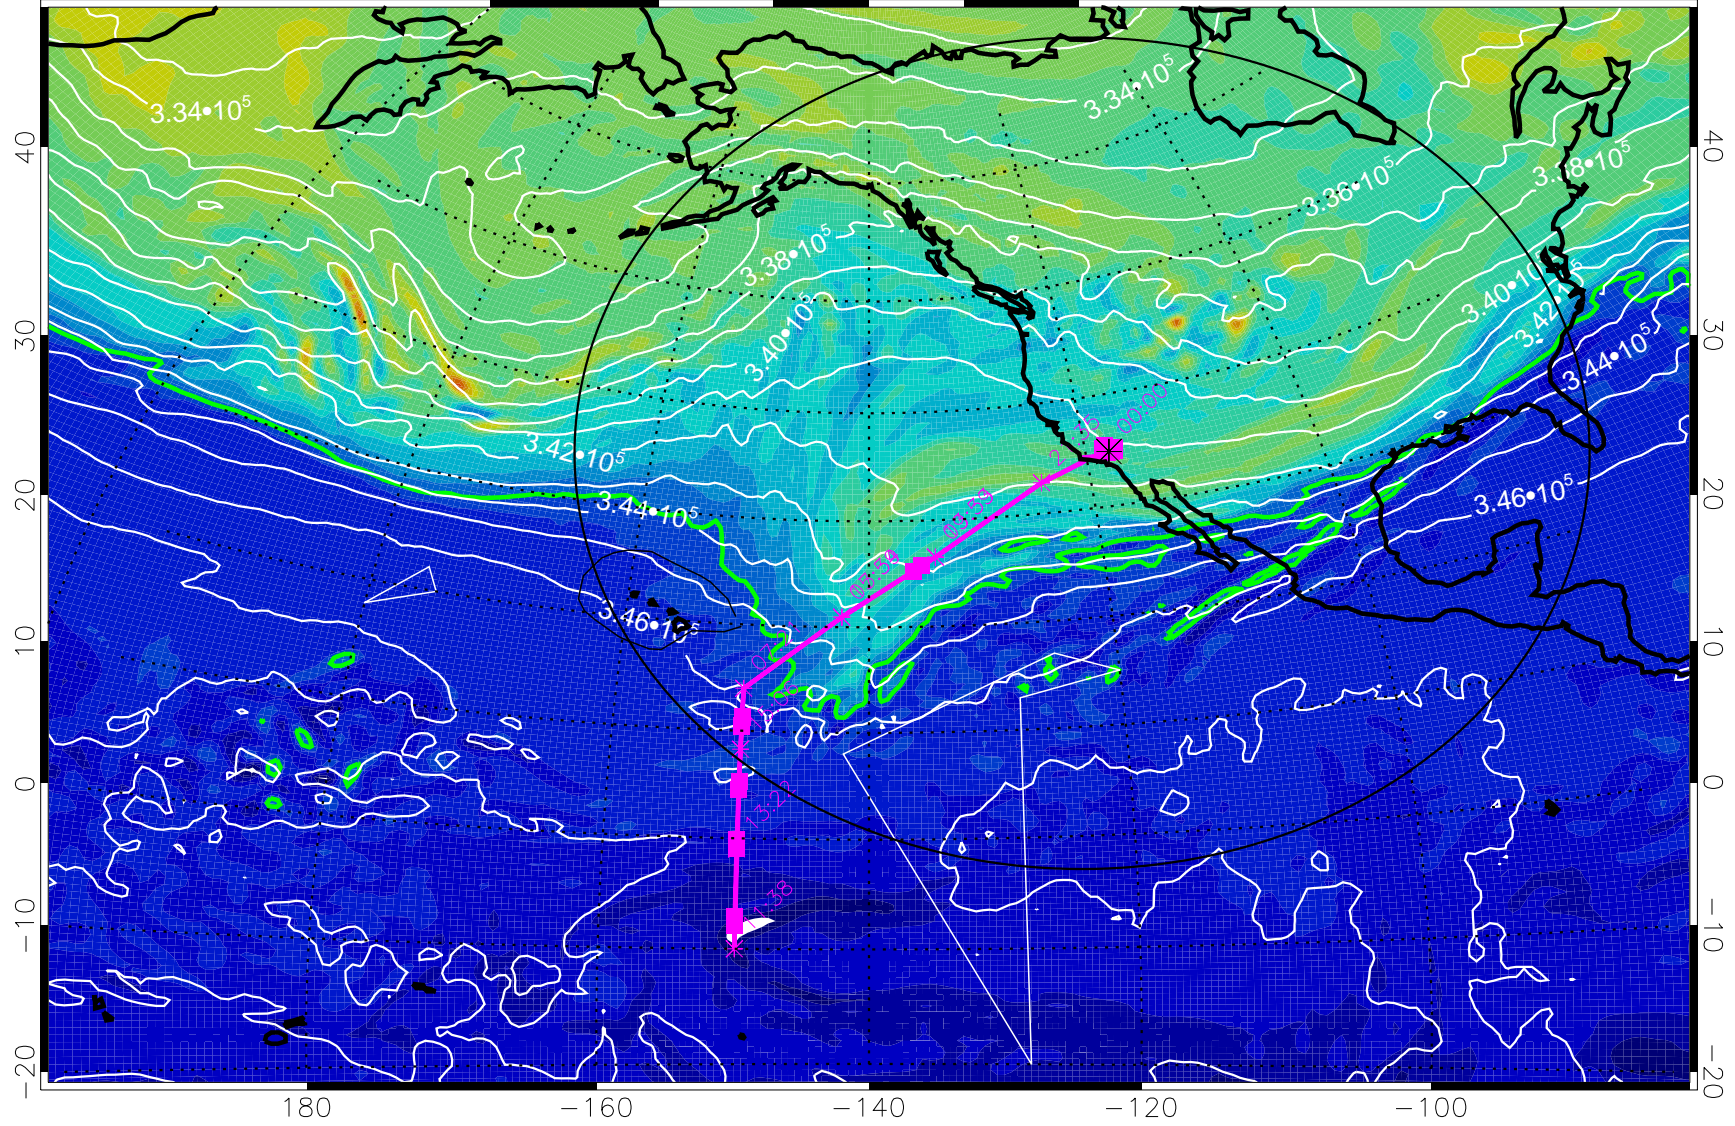

13021300, 60 hour forecast for 355K EPV

355K Montgomery Streamfunction, white
EPV Tropopause (2 PVU) Position
Range ring of 4055 km -- 13 hours GH round trip

13021306, 66 hour forecast for 355K EPV

160 180 -160 -140 -120 -100

0 $5.0 \cdot 10^6$ $1.0 \cdot 10^5$ $1.5 \cdot 10^5$
PVU

355K Montgomery Streamfunction, white
EPV Tropopause (2 PVU) Position
Range ring of 4055 km -- 13 hours GH round trip

13021312, 72 hour forecast for 355K EPV

355K Montgomery Streamfunction, white
EPV Tropopause (2 PVU) Position
Range ring of 4055 km -- 13 hours GH round trip

13021318, 78 hour forecast for 355K EPV

160 180 -160 -140 -120 -100

355K Montgomery Streamfunction, white
EPV Tropopause (2 PVU) Position
Range ring of 4055 km -- 13 hours GH round trip

13021400, 84 hour forecast for 355K EPV

355K Montgomery Streamfunction, white
EPV Tropopause (2 PVU) Position
Range ring of 4055 km -- 13 hours GH round trip

13021406, 90 hour forecast for 355K EPV

160 180 -160 -140 -120 -100