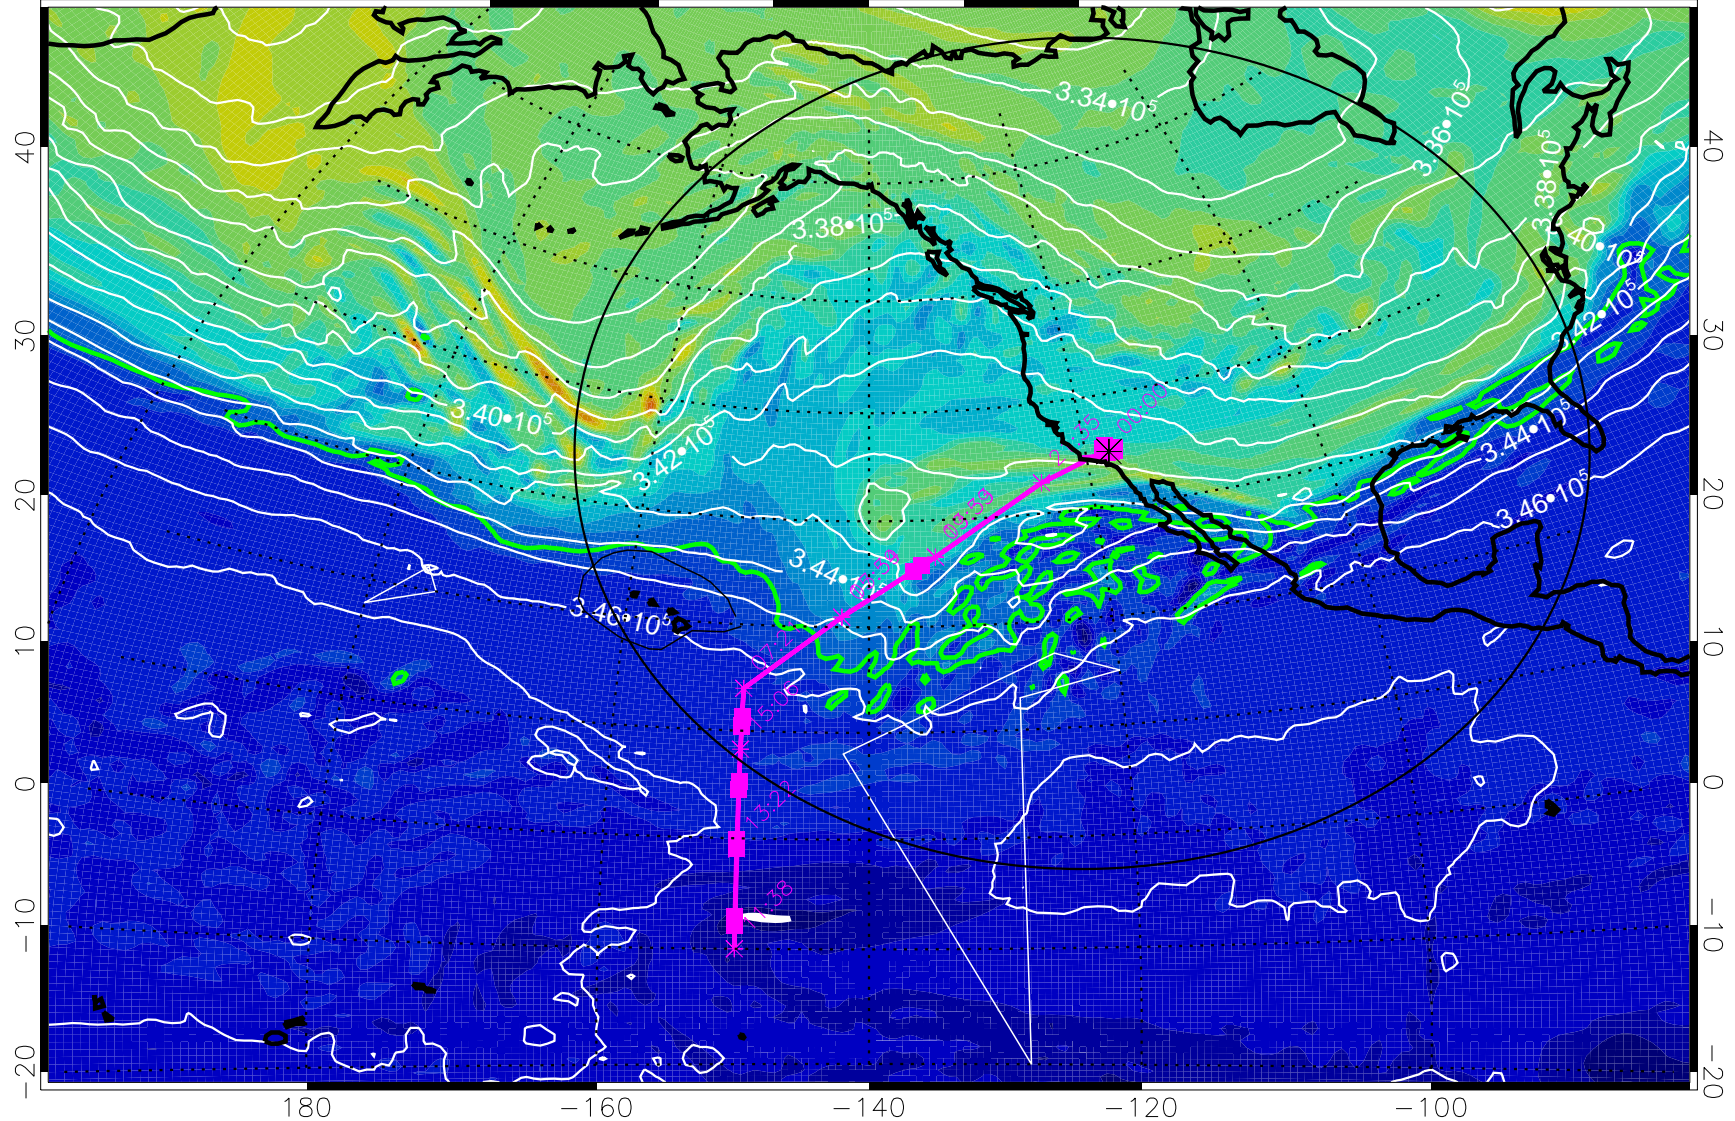

0 $5.0 \cdot 10^6$ $1.0 \cdot 10^5$ $1.5 \cdot 10^5$
PVU

355K Montgomery Streamfunction, white
EPV Tropopause (2 PVU) Position
Range ring of 4055 km -- 13 hours GH round trip

13021312, 72 hour forecast for 355K EPV

355K Montgomery Streamfunction, white
EPV Tropopause (2 PVU) Position
Range ring of 4055 km -- 13 hours GH round trip

13021318, 78 hour forecast for 355K EPV

160 180 -160 -140 -120 -100

355K Montgomery Streamfunction, white
EPV Tropopause (2 PVU) Position
Range ring of 4055 km -- 13 hours GH round trip

13021400, 84 hour forecast for 355K EPV

355K Montgomery Streamfunction, white
EPV Tropopause (2 PVU) Position
Range ring of 4055 km -- 13 hours GH round trip

13021406, 90 hour forecast for 355K EPV

160 180 -160 -140 -120 -100

0 $5.0 \cdot 10^{-6}$ $1.0 \cdot 10^{-5}$ $1.5 \cdot 10^{-5}$
PVU

355K Montgomery Streamfunction, white
EPV Tropopause (2 PVU) Position
Range ring of 4055 km -- 13 hours GH round trip

13021412, 96 hour forecast for 355K EPV