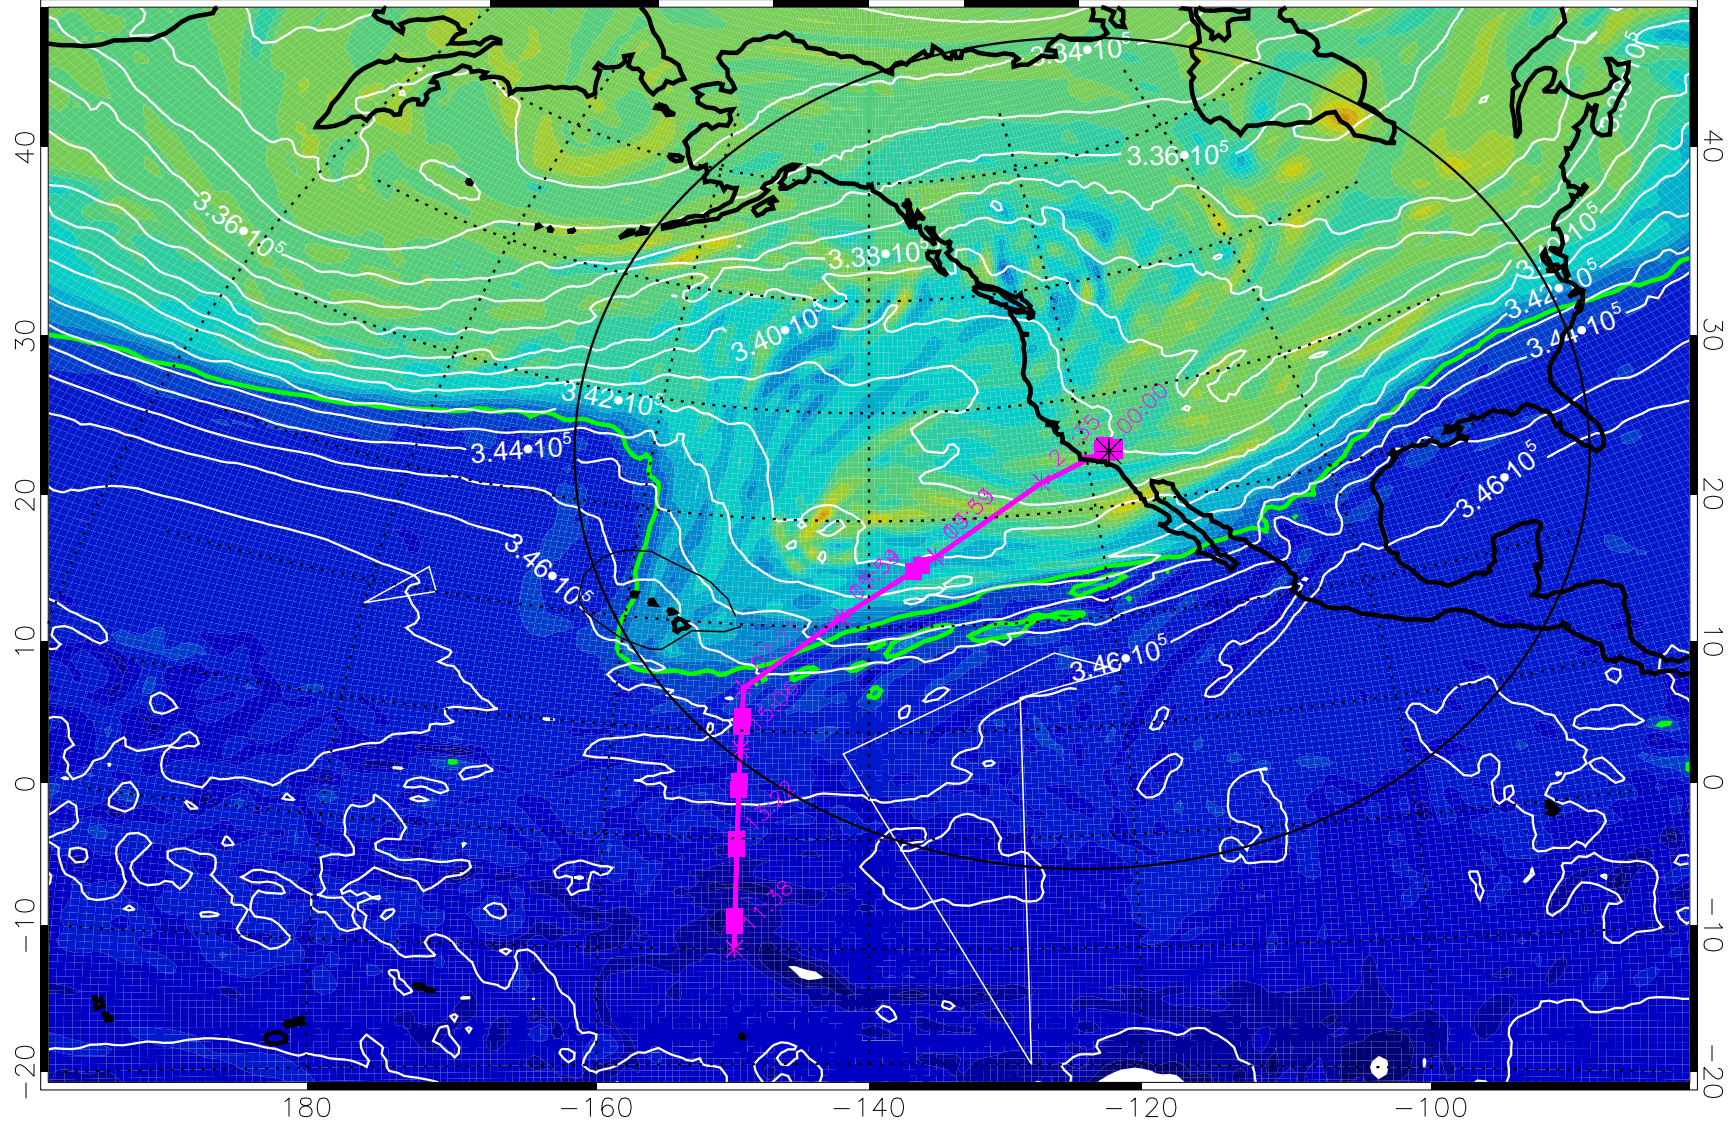

13021200, 36 hour forecast for 355K EPV

0 $5.0 \cdot 10^{-6}$ $1.0 \cdot 10^{-5}$ $1.5 \cdot 10^{-5}$

PVU

355K Montgomery Streamfunction, white
EPV Tropopause (2 PVU) Position
Range ring of 4055 km -- 13 hours GH round trip

13021206, 42 hour forecast for 355K EPV

PVU

355K Montgomery Streamfunction, white
EPV Tropopause (2 PVU) Position
Range ring of 4055 km -- 13 hours GH round trip

13021212, 48 hour forecast for 355K EPV

160 180 -160 -140 -120 -100

355K Montgomery Streamfunction, white
EPV Tropopause (2 PVU) Position
Range ring of 4055 km -- 13 hours GH round trip

13021218, 54 hour forecast for 355K EPV

355K Montgomery Streamfunction, white
EPV Tropopause (2 PVU) Position
Range ring of 4055 km -- 13 hours GH round trip

13021300, 60 hour forecast for 355K EPV

355K Montgomery Streamfunction, white
EPV Tropopause (2 PVU) Position
Range ring of 4055 km -- 13 hours GH round trip

13021306, 66 hour forecast for 355K EPV

160 180 -160 -140 -120 -100