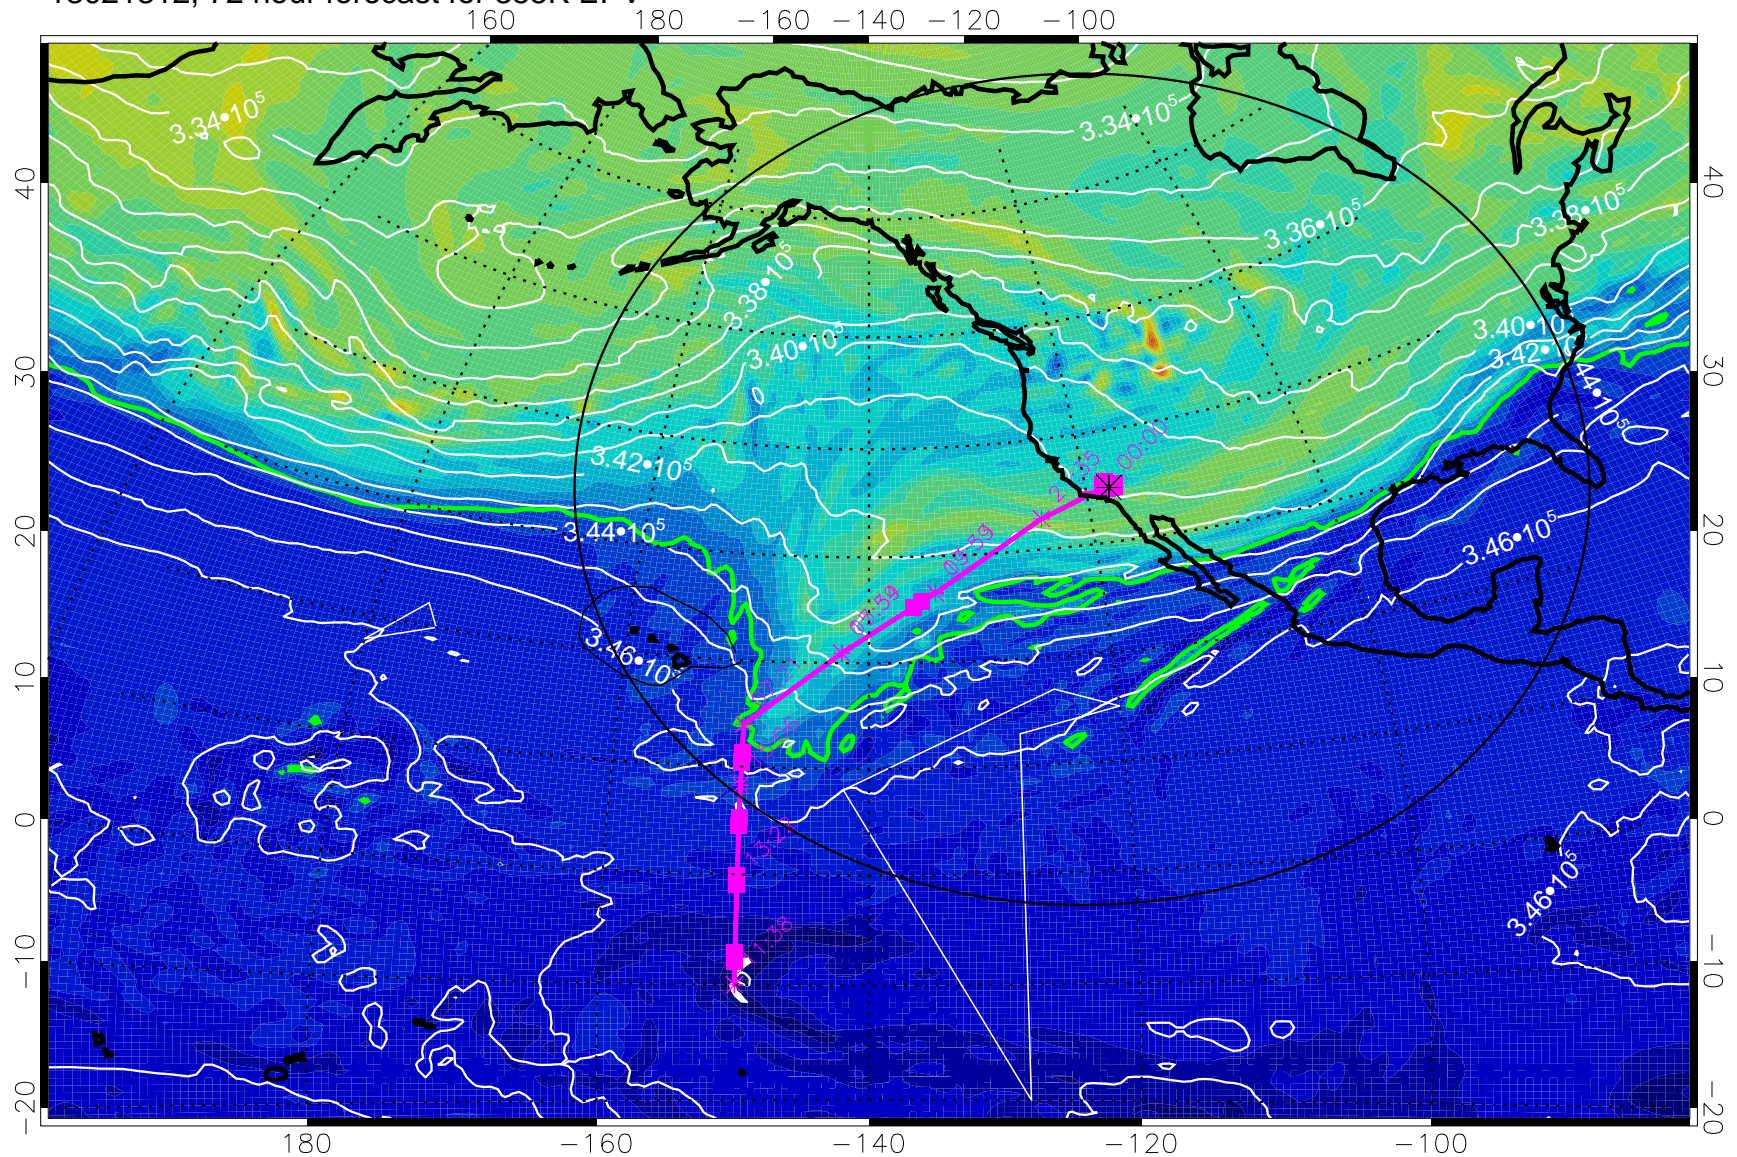

355K Montgomery Streamfunction, white
EPV Tropopause (2 PVU) Position
Range ring of 4055 km -- 13 hours GH round trip

13021218, 54 hour forecast for 355K EPV

355K Montgomery Streamfunction, white
EPV Tropopause (2 PVU) Position
Range ring of 4055 km -- 13 hours GH round trip

13021300, 60 hour forecast for 355K EPV

355K Montgomery Streamfunction, white
EPV Tropopause (2 PVU) Position
Range ring of 4055 km -- 13 hours GH round trip

13021306, 66 hour forecast for 355K EPV

160 180 -160 -140 -120 -100

0 $5.0 \cdot 10^6$ $1.0 \cdot 10^5$ $1.5 \cdot 10^5$
PVU

355K Montgomery Streamfunction, white
EPV Tropopause (2 PVU) Position
Range ring of 4055 km -- 13 hours GH round trip

13021312, 72 hour forecast for 355K EPV

355K Montgomery Streamfunction, white
EPV Tropopause (2 PVU) Position
Range ring of 4055 km -- 13 hours GH round trip

13021318, 78 hour forecast for 355K EPV

160 180 -160 -140 -120 -100

355K Montgomery Streamfunction, white
EPV Tropopause (2 PVU) Position
Range ring of 4055 km -- 13 hours GH round trip