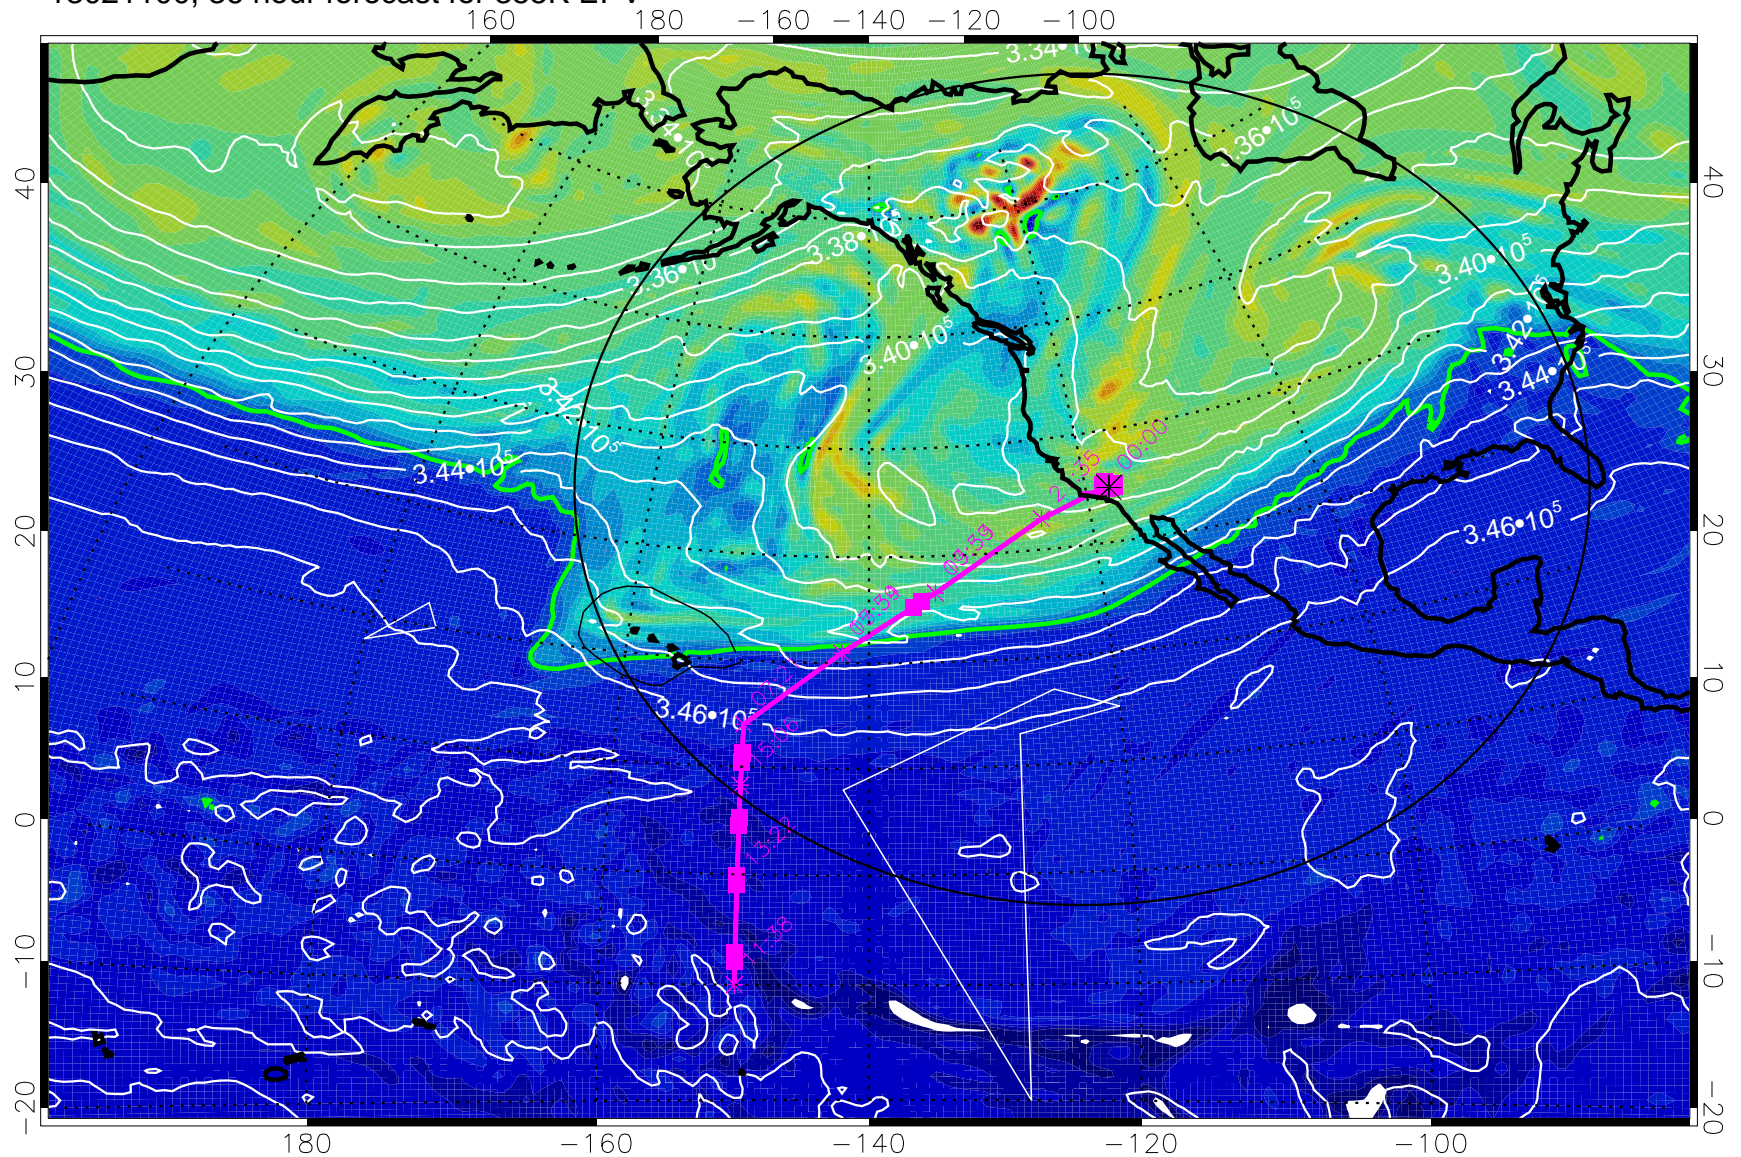

355K Montgomery Streamfunction, white
EPV Tropopause (2 PVU) Position
Range ring of 4055 km -- 13 hours GH round trip

13021006, 18 hour forecast for 355K EPV

355K Montgomery Streamfunction, white
EPV Tropopause (2 PVU) Position
Range ring of 4055 km -- 13 hours GH round trip

13021012, 24 hour forecast for 355K EPV

355K Montgomery Streamfunction, white
EPV Tropopause (2 PVU) Position
Range ring of 4055 km -- 13 hours GH round trip

13021018, 30 hour forecast for 355K EPV

0 $5.0 \cdot 10^{-6}$ $1.0 \cdot 10^{-5}$ $1.5 \cdot 10^{-5}$
PVU

355K Montgomery Streamfunction, white
EPV Tropopause (2 PVU) Position
Range ring of 4055 km -- 13 hours GH round trip

13021100, 36 hour forecast for 355K EPV

355K Montgomery Streamfunction, white
EPV Tropopause (2 PVU) Position
Range ring of 4055 km -- 13 hours GH round trip

13021106, 42 hour forecast for 355K EPV

0 $5.0 \cdot 10^{-6}$ $1.0 \cdot 10^{-5}$ $1.5 \cdot 10^{-5}$
PVU

355K Montgomery Streamfunction, white
EPV Tropopause (2 PVU) Position
Range ring of 4055 km -- 13 hours GH round trip