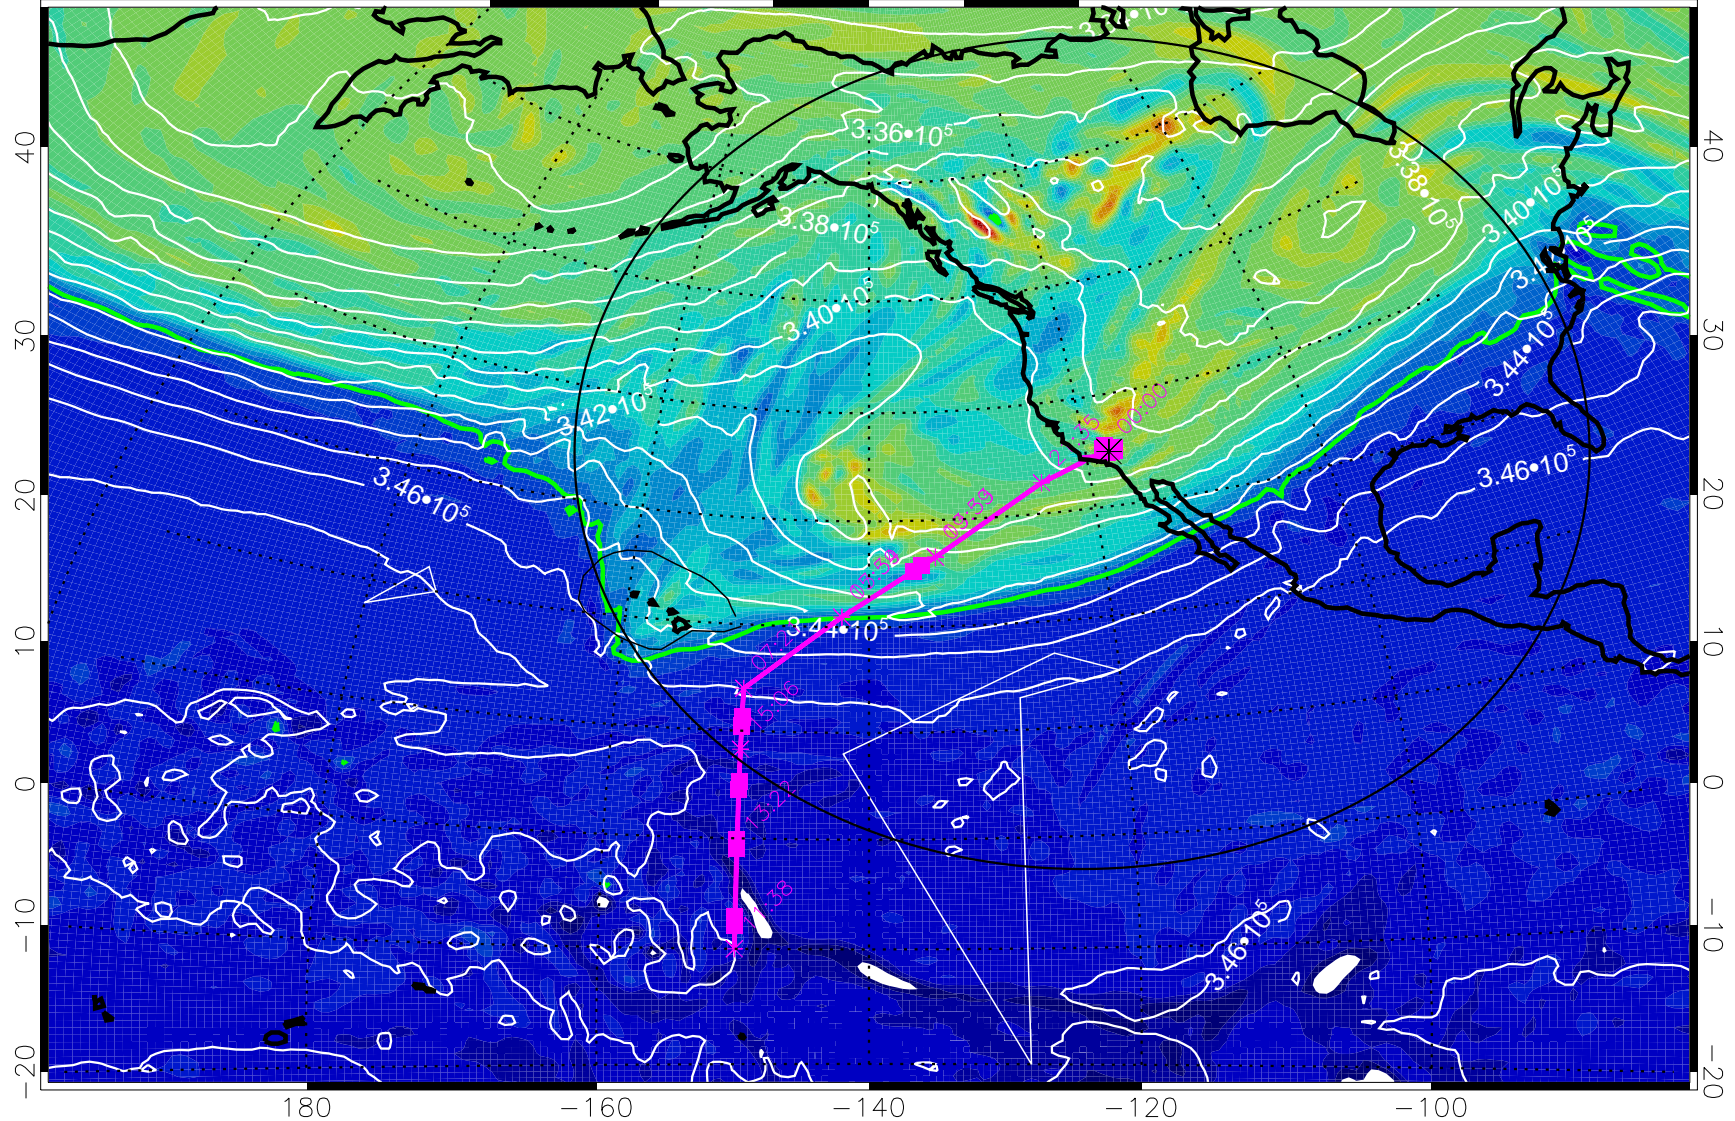

355K Montgomery Streamfunction, white
EPV Tropopause (2 PVU) Position
Range ring of 4055 km -- 13 hours GH round trip

13021100, 36 hour forecast for 355K EPV

355K Montgomery Streamfunction, white
EPV Tropopause (2 PVU) Position
Range ring of 4055 km -- 13 hours GH round trip

13021106, 42 hour forecast for 355K EPV

0 $5.0 \cdot 10^{-6}$ $1.0 \cdot 10^{-5}$ $1.5 \cdot 10^{-5}$
PVU

355K Montgomery Streamfunction, white
EPV Tropopause (2 PVU) Position
Range ring of 4055 km -- 13 hours GH round trip

13021112, 48 hour forecast for 355K EPV

160 180 -160 -140 -120 -100

0 $5.0 \cdot 10^{-6}$ $1.0 \cdot 10^{-5}$ $1.5 \cdot 10^{-5}$
PVU

355K Montgomery Streamfunction, white
EPV Tropopause (2 PVU) Position
Range ring of 4055 km -- 13 hours GH round trip

13021118, 54 hour forecast for 355K EPV

355K Montgomery Streamfunction, white
EPV Tropopause (2 PVU) Position
Range ring of 4055 km -- 13 hours GH round trip

13021200, 60 hour forecast for 355K EPV

355K Montgomery Streamfunction, white
EPV Tropopause (2 PVU) Position
Range ring of 4055 km -- 13 hours GH round trip