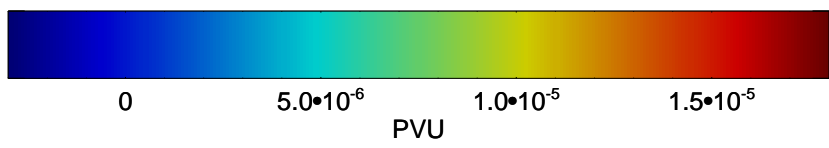

13021300, 84 hour forecast for 355K EPV

355K Montgomery Streamfunction, white
EPV Tropopause (2 PVU) Position
Range ring of 4055 km -- 13 hours GH round trip