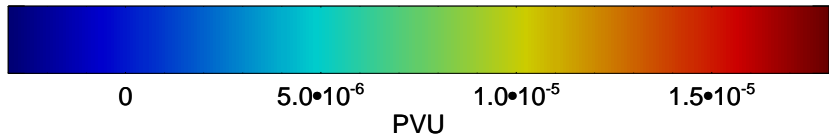

13021100, 36 hour forecast for 355K EPV

355K Montgomery Streamfunction, white
EPV Tropopause (2 PVU) Position
Range ring of 4055 km -- 13 hours GH round trip