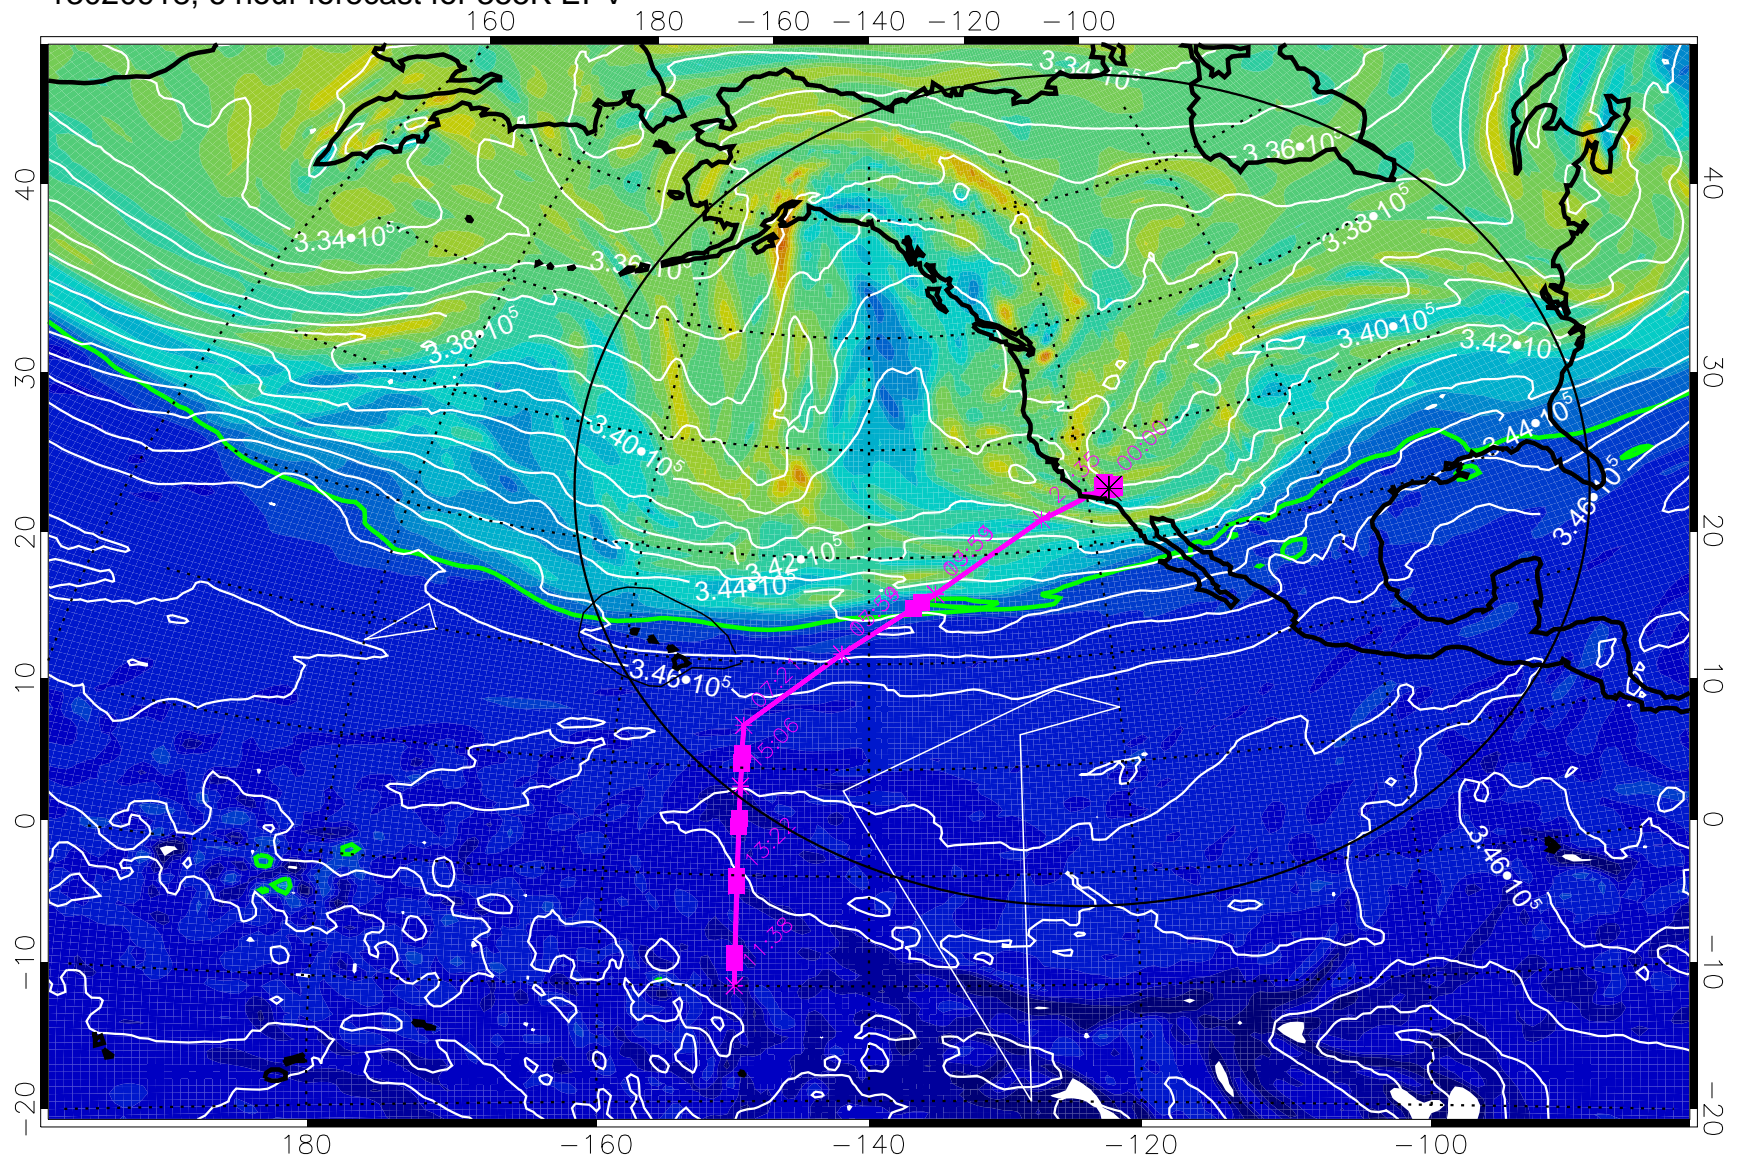

13020918, 6 hour forecast for 355K EPV

355K Montgomery Streamfunction, white
EPV Tropopause (2 PVU) Position
Range ring of 4055 km -- 13 hours GH round trip

13021000, 12 hour forecast for 355K EPV

0 $5.0 \cdot 10^{-6}$ $1.0 \cdot 10^{-5}$ $1.5 \cdot 10^{-5}$
PVU

355K Montgomery Streamfunction, white
EPV Tropopause (2 PVU) Position
Range ring of 4055 km -- 13 hours GH round trip

13021006, 18 hour forecast for 355K EPV

355K Montgomery Streamfunction, white
EPV Tropopause (2 PVU) Position
Range ring of 4055 km -- 13 hours GH round trip

13021012, 24 hour forecast for 355K EPV

355K Montgomery Streamfunction, white
EPV Tropopause (2 PVU) Position
Range ring of 4055 km -- 13 hours GH round trip

13021018, 30 hour forecast for 355K EPV

0 $5.0 \cdot 10^{-6}$ $1.0 \cdot 10^{-5}$ $1.5 \cdot 10^{-5}$
PVU

355K Montgomery Streamfunction, white
EPV Tropopause (2 PVU) Position
Range ring of 4055 km -- 13 hours GH round trip

13021100, 36 hour forecast for 355K EPV

355K Montgomery Streamfunction, white
EPV Tropopause (2 PVU) Position
Range ring of 4055 km -- 13 hours GH round trip