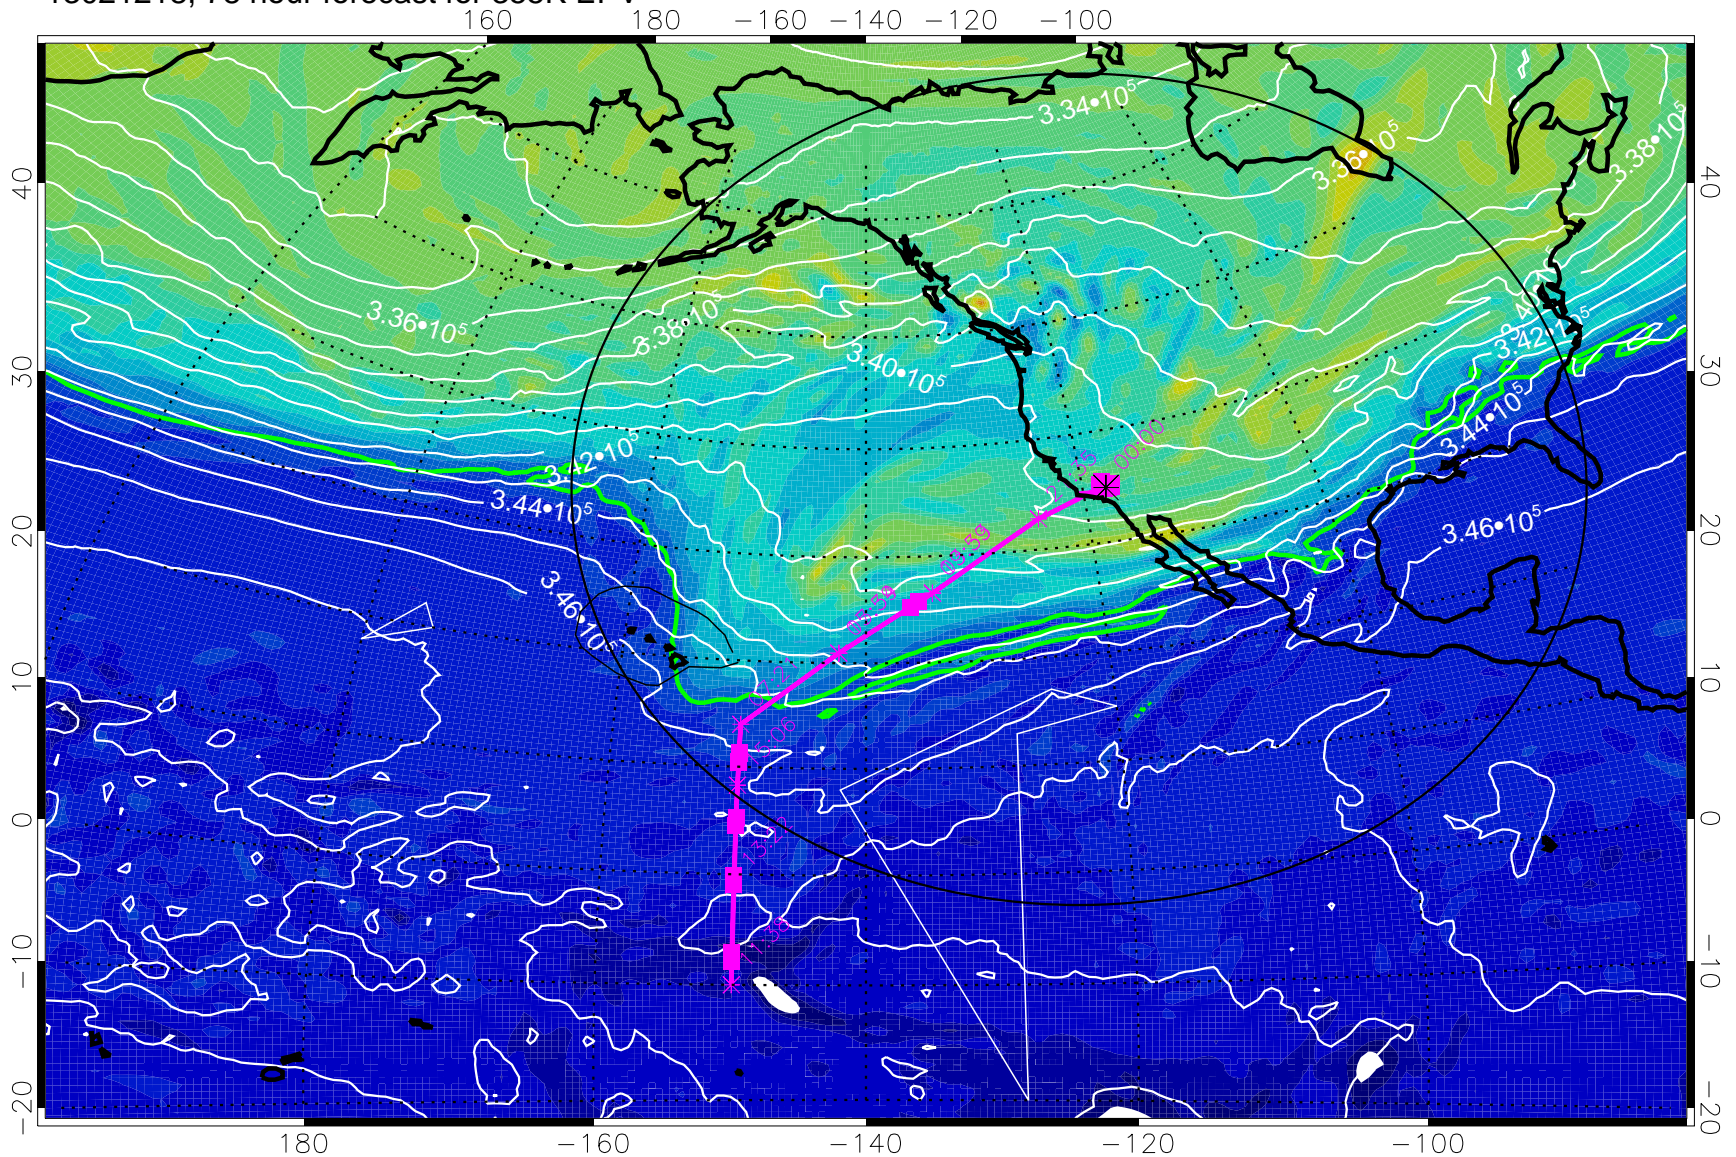

13021118, 54 hour forecast for 355K EPV

355K Montgomery Streamfunction, white
EPV Tropopause (2 PVU) Position
Range ring of 4055 km -- 13 hours GH round trip

13021200, 60 hour forecast for 355K EPV

355K Montgomery Streamfunction, white
EPV Tropopause (2 PVU) Position
Range ring of 4055 km -- 13 hours GH round trip

13021206, 66 hour forecast for 355K EPV

160 180 -160 -140 -120 -100

355K Montgomery Streamfunction, white
EPV Tropopause (2 PVU) Position
Range ring of 4055 km -- 13 hours GH round trip

13021212, 72 hour forecast for 355K EPV

355K Montgomery Streamfunction, white
EPV Tropopause (2 PVU) Position
Range ring of 4055 km -- 13 hours GH round trip

13021218, 78 hour forecast for 355K EPV

0 5.0×10^{-6} 1.0×10^{-5} 1.5×10^5
PVU

355K Montgomery Streamfunction, white
EPV Tropopause (2 PVU) Position
Range ring of 4055 km -- 13 hours GH round trip

13021300, 84 hour forecast for 355K EPV

355K Montgomery Streamfunction, white
EPV Tropopause (2 PVU) Position
Range ring of 4055 km -- 13 hours GH round trip

13021306, 90 hour forecast for 355K EPV

355K Montgomery Streamfunction, white
EPV Tropopause (2 PVU) Position
Range ring of 4055 km -- 13 hours GH round trip