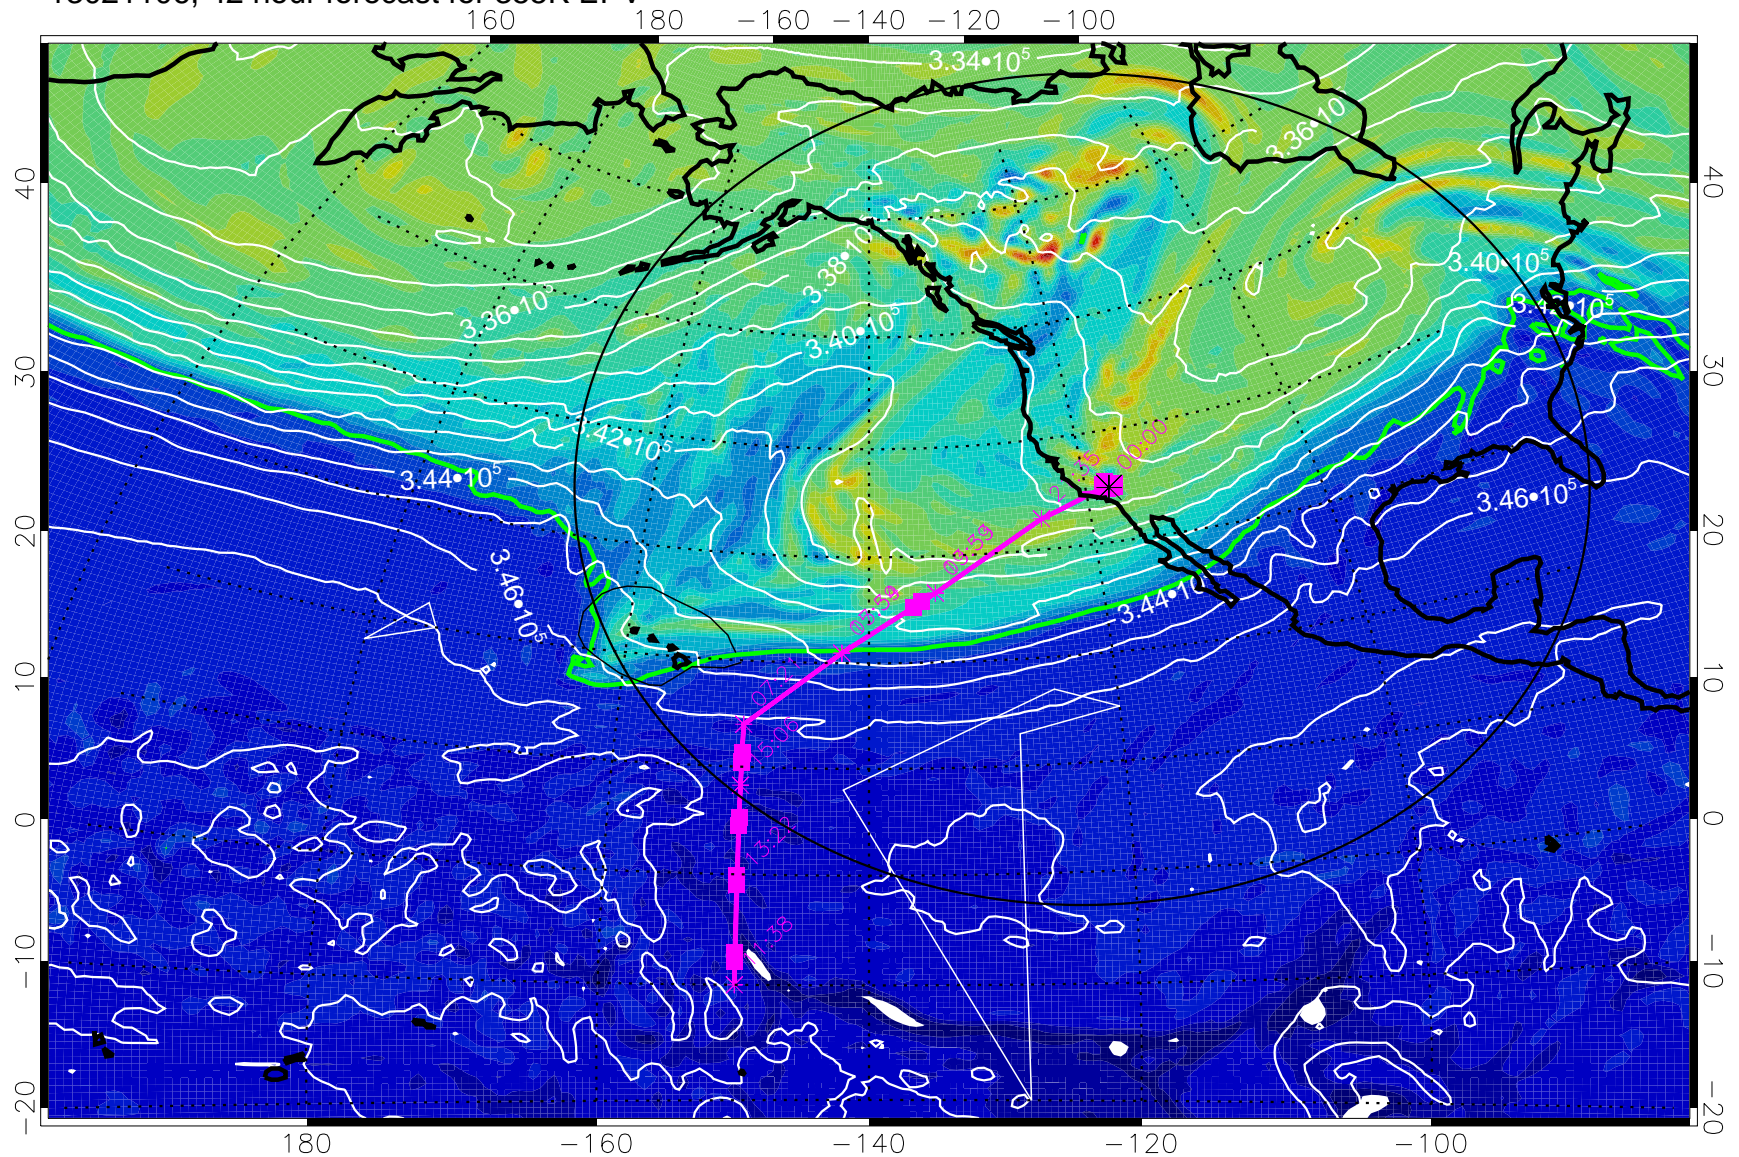

355K Montgomery Streamfunction, white
EPV Tropopause (2 PVU) Position
Range ring of 4055 km -- 13 hours GH round trip

13021006, 18 hour forecast for 355K EPV

355K Montgomery Streamfunction, white
EPV Tropopause (2 PVU) Position
Range ring of 4055 km -- 13 hours GH round trip

13021012, 24 hour forecast for 355K EPV

355K Montgomery Streamfunction, white
EPV Tropopause (2 PVU) Position
Range ring of 4055 km -- 13 hours GH round trip

13021018, 30 hour forecast for 355K EPV

0 $5.0 \cdot 10^{-6}$ $1.0 \cdot 10^{-5}$ $1.5 \cdot 10^{-5}$
PVU

355K Montgomery Streamfunction, white
EPV Tropopause (2 PVU) Position
Range ring of 4055 km -- 13 hours GH round trip

13021100, 36 hour forecast for 355K EPV

355K Montgomery Streamfunction, white
EPV Tropopause (2 PVU) Position
Range ring of 4055 km -- 13 hours GH round trip

13021106, 42 hour forecast for 355K EPV

0 $5.0 \cdot 10^{-6}$ $1.0 \cdot 10^{-5}$ $1.5 \cdot 10^{-5}$
PVU

355K Montgomery Streamfunction, white
EPV Tropopause (2 PVU) Position
Range ring of 4055 km -- 13 hours GH round trip