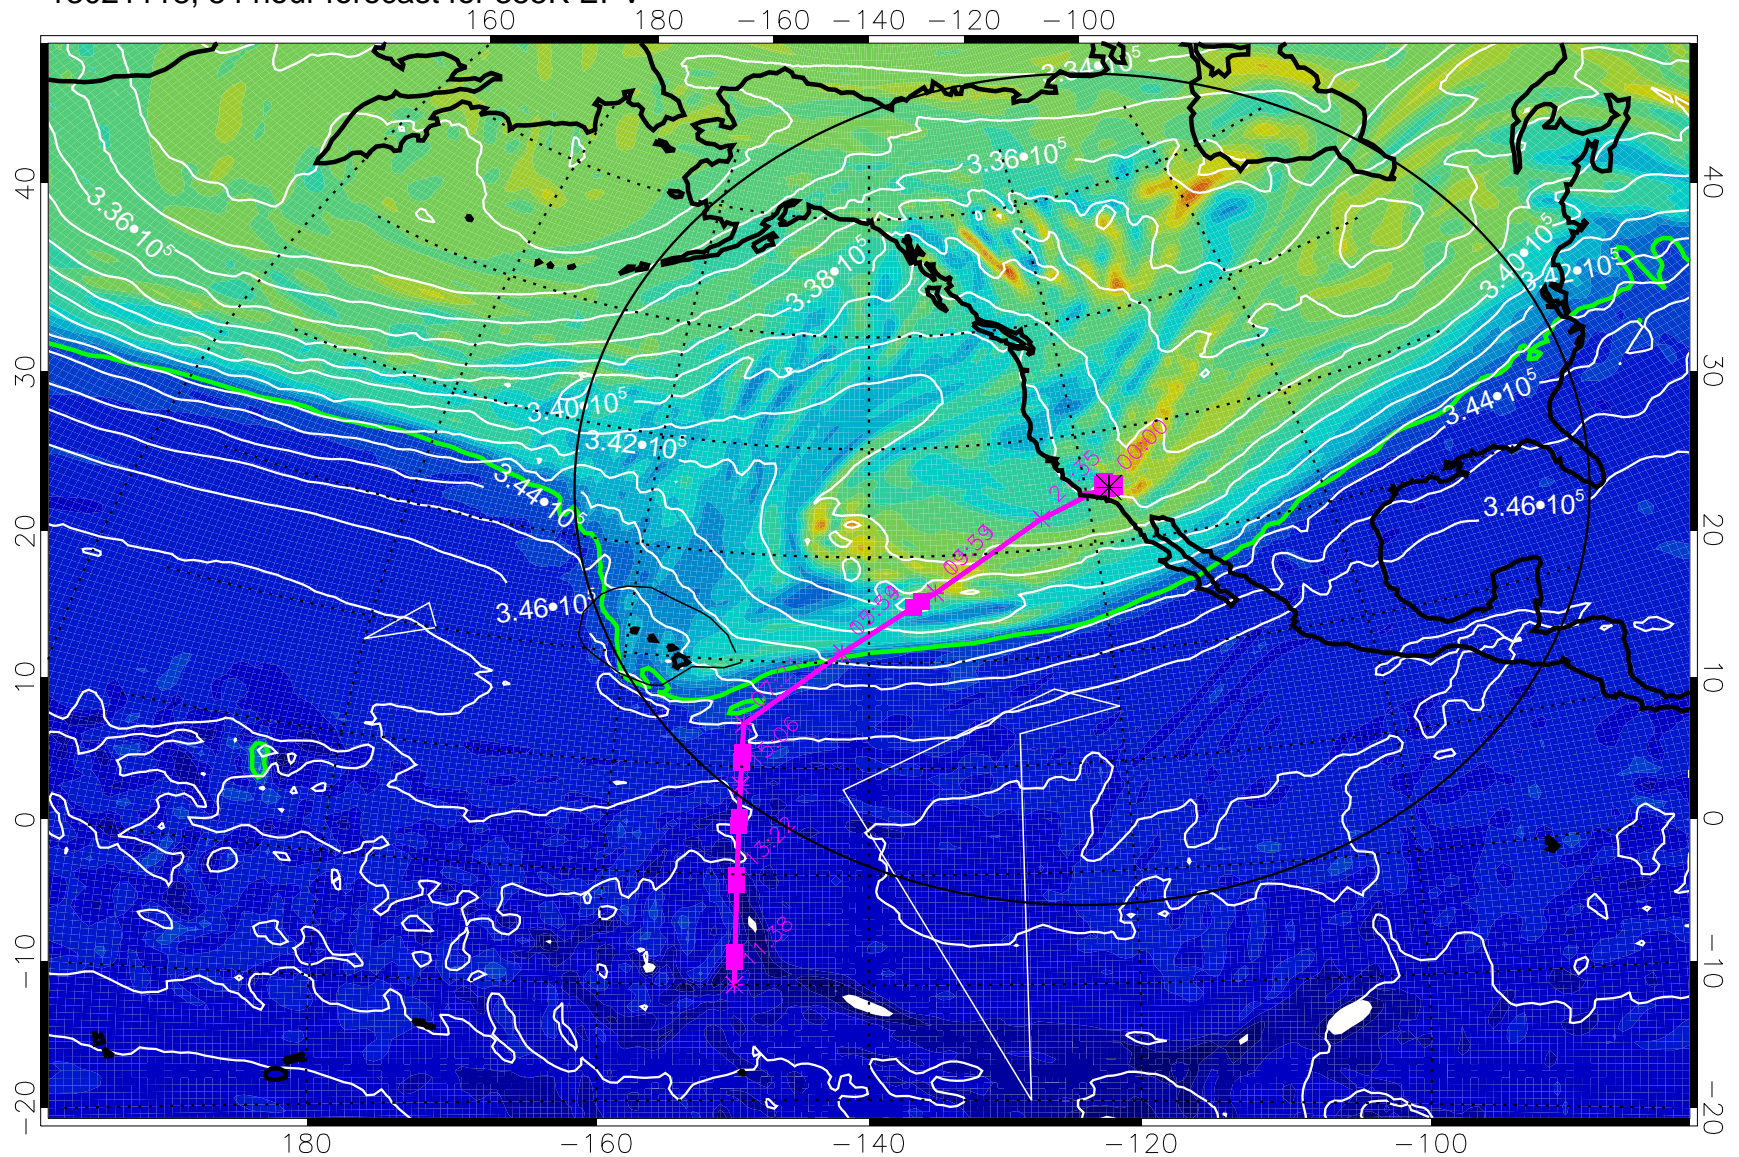

13021106, 42 hour forecast for 355K EPV

0 $5.0 \cdot 10^{-6}$ $1.0 \cdot 10^{-5}$ $1.5 \cdot 10^{-5}$
PVU

355K Montgomery Streamfunction, white
EPV Tropopause (2 PVU) Position
Range ring of 4055 km -- 13 hours GH round trip

13021112, 48 hour forecast for 355K EPV

160 180 -160 -140 -120 -100

0 $5.0 \cdot 10^{-6}$ $1.0 \cdot 10^{-5}$ $1.5 \cdot 10^{-5}$
PVU

355K Montgomery Streamfunction, white
EPV Tropopause (2 PVU) Position
Range ring of 4055 km -- 13 hours GH round trip

13021118, 54 hour forecast for 355K EPV

355K Montgomery Streamfunction, white
EPV Tropopause (2 PVU) Position
Range ring of 4055 km -- 13 hours GH round trip

13021200, 60 hour forecast for 355K EPV

355K Montgomery Streamfunction, white
EPV Tropopause (2 PVU) Position
Range ring of 4055 km -- 13 hours GH round trip

13021206, 66 hour forecast for 355K EPV

160 180 -160 -140 -120 -100

355K Montgomery Streamfunction, white
EPV Tropopause (2 PVU) Position
Range ring of 4055 km -- 13 hours GH round trip

13021212, 72 hour forecast for 355K EPV