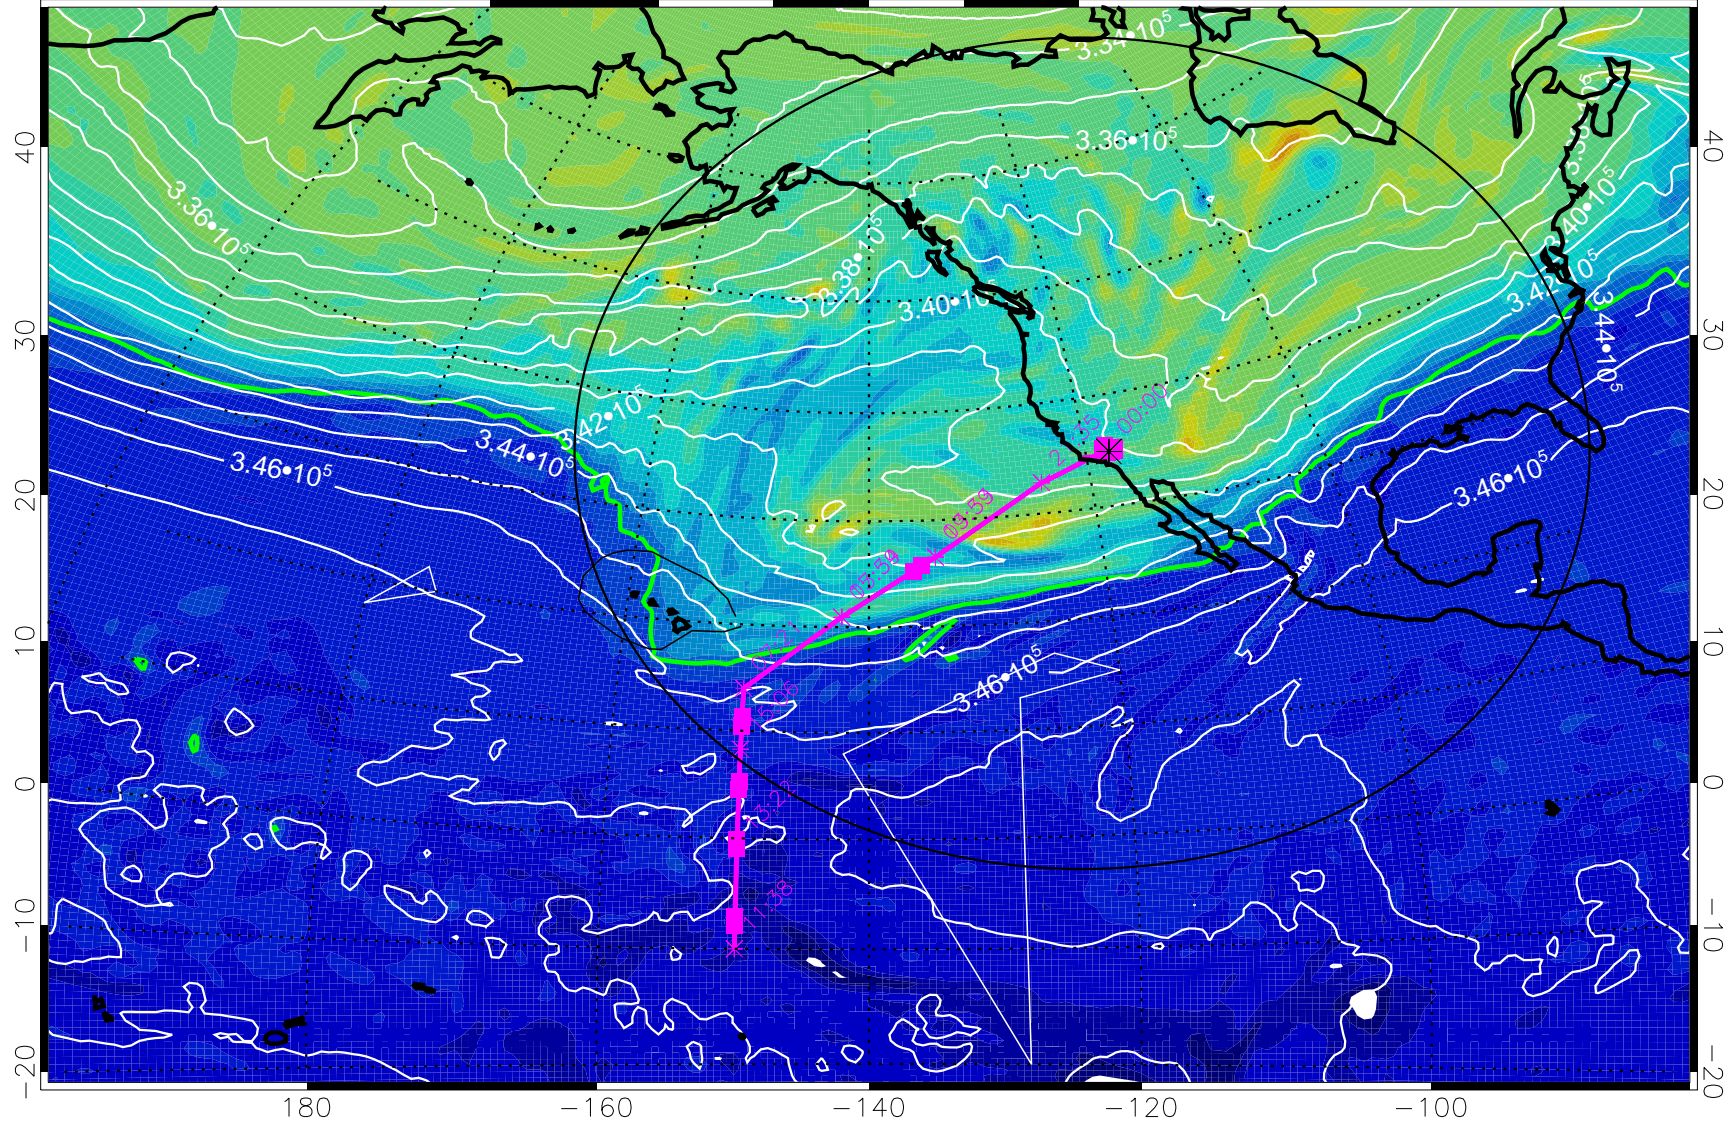

13021118, 54 hour forecast for 355K EPV

355K Montgomery Streamfunction, white
EPV Tropopause (2 PVU) Position
Range ring of 4055 km -- 13 hours GH round trip

13021200, 60 hour forecast for 355K EPV

355K Montgomery Streamfunction, white
EPV Tropopause (2 PVU) Position
Range ring of 4055 km -- 13 hours GH round trip

13021206, 66 hour forecast for 355K EPV

160 180 -160 -140 -120 -100

355K Montgomery Streamfunction, white
EPV Tropopause (2 PVU) Position
Range ring of 4055 km -- 13 hours GH round trip

13021212, 72 hour forecast for 355K EPV

355K Montgomery Streamfunction, white
EPV Tropopause (2 PVU) Position
Range ring of 4055 km -- 13 hours GH round trip

13021218, 78 hour forecast for 355K EPV

0 5.0×10^{-6} 1.0×10^{-5} 1.5×10^5
PVU

355K Montgomery Streamfunction, white
EPV Tropopause (2 PVU) Position
Range ring of 4055 km -- 13 hours GH round trip

13021300, 84 hour forecast for 355K EPV

355K Montgomery Streamfunction, white
EPV Tropopause (2 PVU) Position
Range ring of 4055 km -- 13 hours GH round trip

13021306, 90 hour forecast for 355K EPV

355K Montgomery Streamfunction, white
EPV Tropopause (2 PVU) Position
Range ring of 4055 km -- 13 hours GH round trip