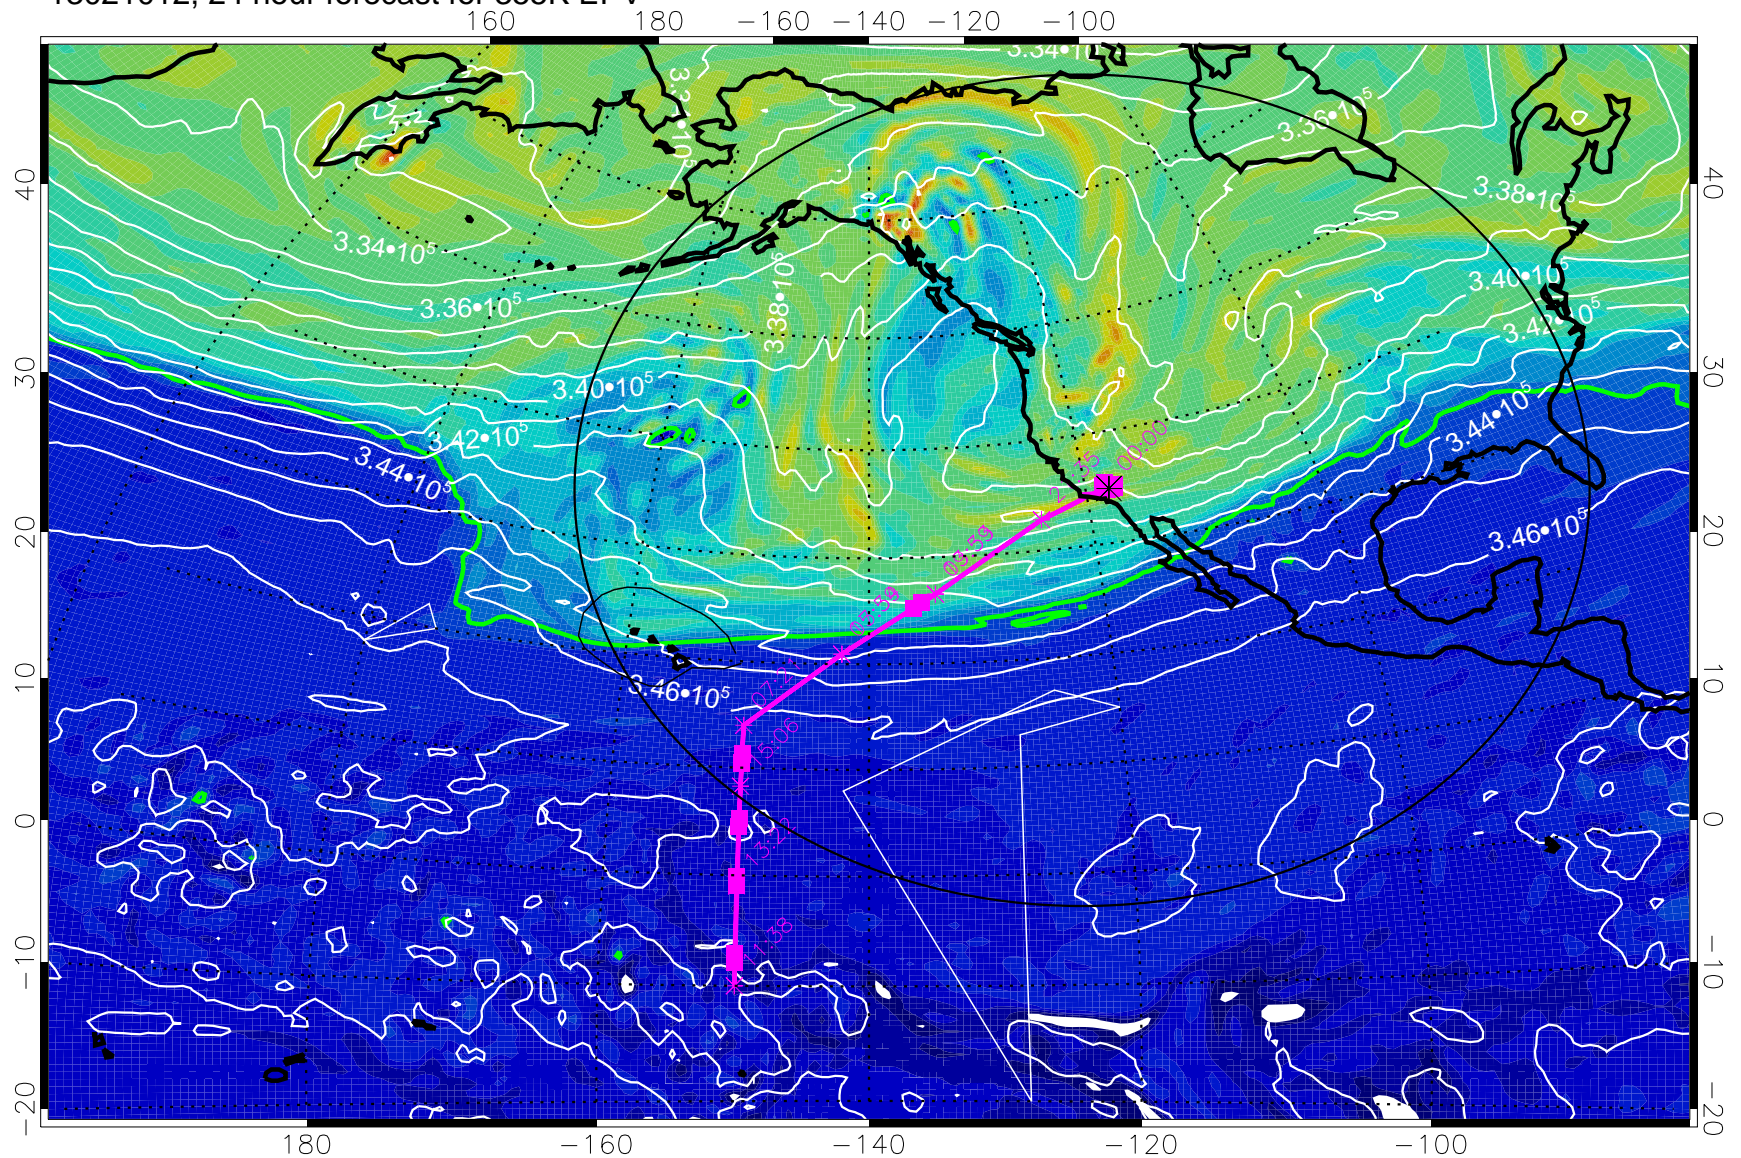

13020918, 6 hour forecast for 355K EPV

355K Montgomery Streamfunction, white
EPV Tropopause (2 PVU) Position
Range ring of 4055 km -- 13 hours GH round trip

13021000, 12 hour forecast for 355K EPV

0 $5.0 \cdot 10^{-6}$ $1.0 \cdot 10^{-5}$ $1.5 \cdot 10^{-5}$
PVU

355K Montgomery Streamfunction, white
EPV Tropopause (2 PVU) Position
Range ring of 4055 km -- 13 hours GH round trip

13021006, 18 hour forecast for 355K EPV

355K Montgomery Streamfunction, white
EPV Tropopause (2 PVU) Position
Range ring of 4055 km -- 13 hours GH round trip

13021012, 24 hour forecast for 355K EPV

355K Montgomery Streamfunction, white
EPV Tropopause (2 PVU) Position
Range ring of 4055 km -- 13 hours GH round trip

13021018, 30 hour forecast for 355K EPV

0 $5.0 \cdot 10^{-6}$ $1.0 \cdot 10^{-5}$ $1.5 \cdot 10^{-5}$
PVU

355K Montgomery Streamfunction, white
EPV Tropopause (2 PVU) Position
Range ring of 4055 km -- 13 hours GH round trip

13021100, 36 hour forecast for 355K EPV

355K Montgomery Streamfunction, white
EPV Tropopause (2 PVU) Position
Range ring of 4055 km -- 13 hours GH round trip