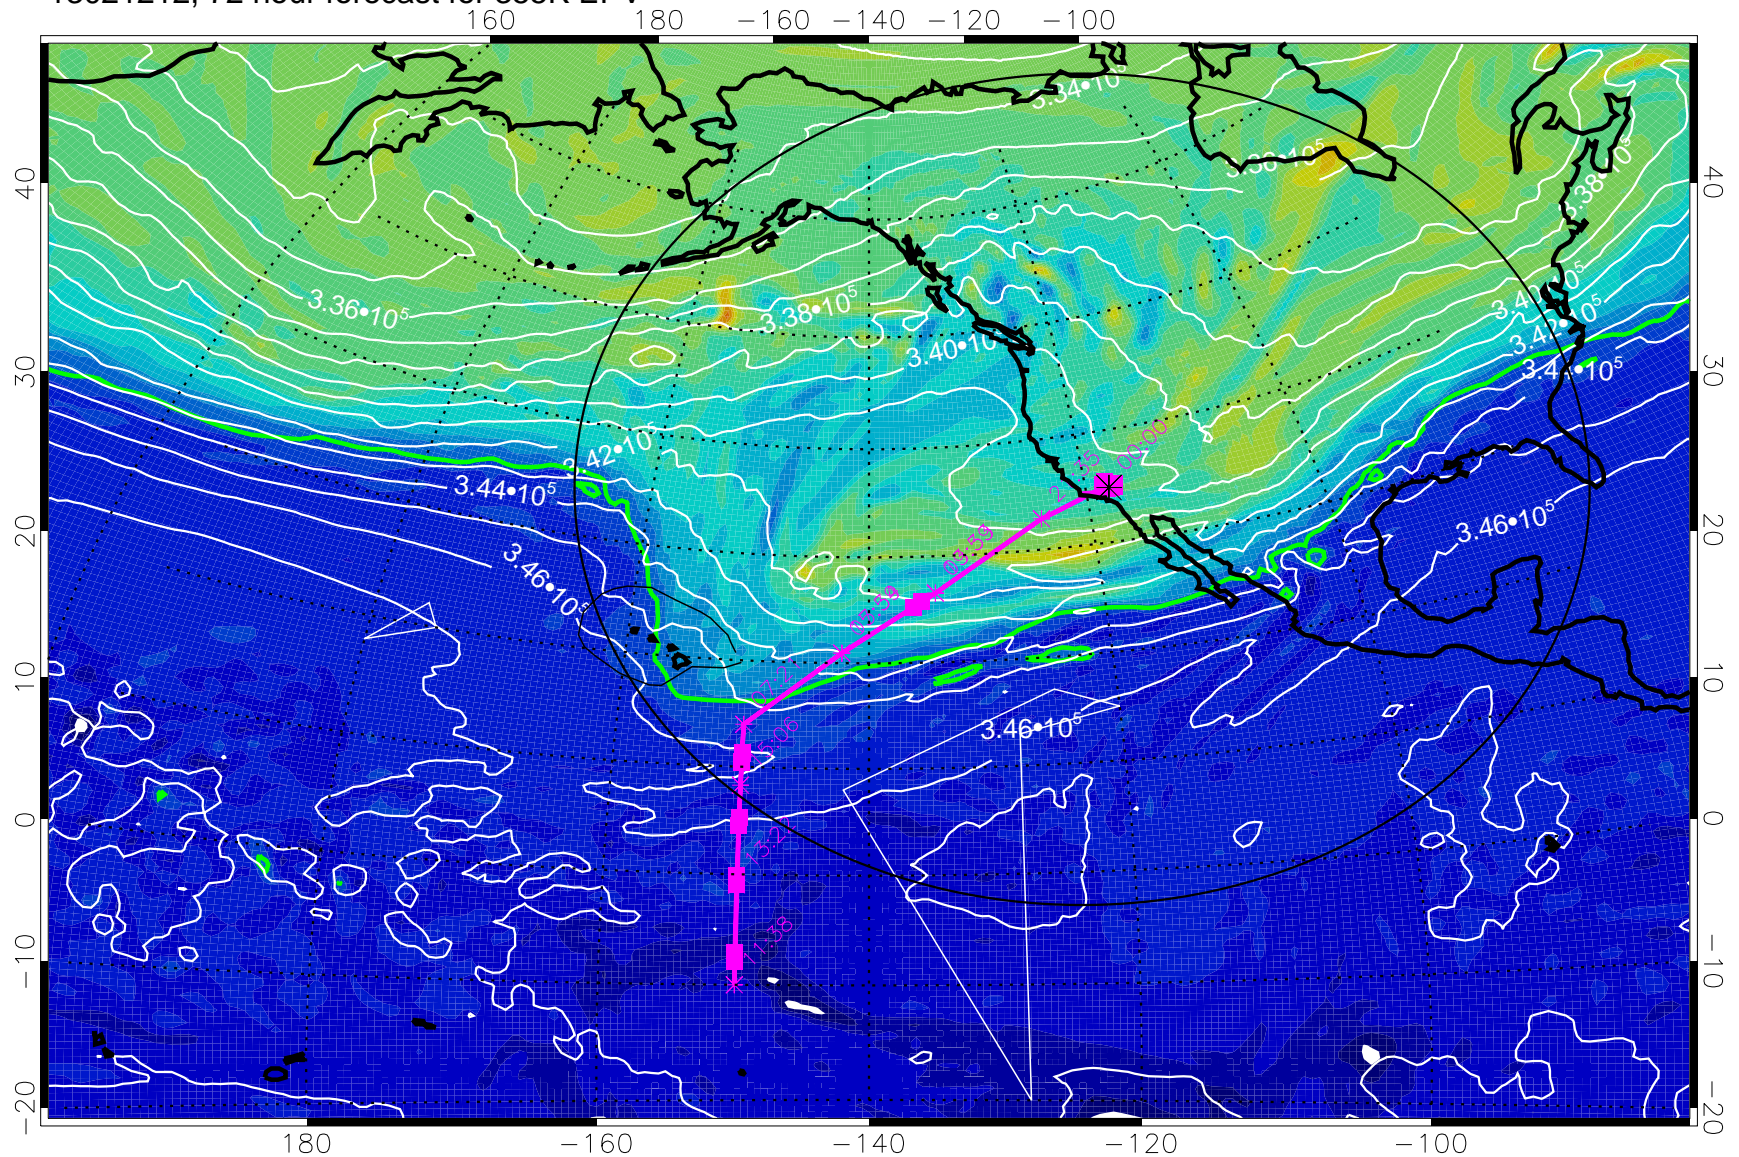

13021118, 54 hour forecast for 355K EPV

355K Montgomery Streamfunction, white
EPV Tropopause (2 PVU) Position
Range ring of 4055 km -- 13 hours GH round trip

13021200, 60 hour forecast for 355K EPV

355K Montgomery Streamfunction, white
EPV Tropopause (2 PVU) Position
Range ring of 4055 km -- 13 hours GH round trip

13021206, 66 hour forecast for 355K EPV

160 180 -160 -140 -120 -100

355K Montgomery Streamfunction, white
EPV Tropopause (2 PVU) Position
Range ring of 4055 km -- 13 hours GH round trip

13021212, 72 hour forecast for 355K EPV

355K Montgomery Streamfunction, white
EPV Tropopause (2 PVU) Position
Range ring of 4055 km -- 13 hours GH round trip

13021218, 78 hour forecast for 355K EPV

0 5.0×10^{-6} 1.0×10^{-5} 1.5×10^5
PVU

355K Montgomery Streamfunction, white
EPV Tropopause (2 PVU) Position
Range ring of 4055 km -- 13 hours GH round trip

13021300, 84 hour forecast for 355K EPV

355K Montgomery Streamfunction, white
EPV Tropopause (2 PVU) Position
Range ring of 4055 km -- 13 hours GH round trip

13021306, 90 hour forecast for 355K EPV

355K Montgomery Streamfunction, white
EPV Tropopause (2 PVU) Position
Range ring of 4055 km -- 13 hours GH round trip