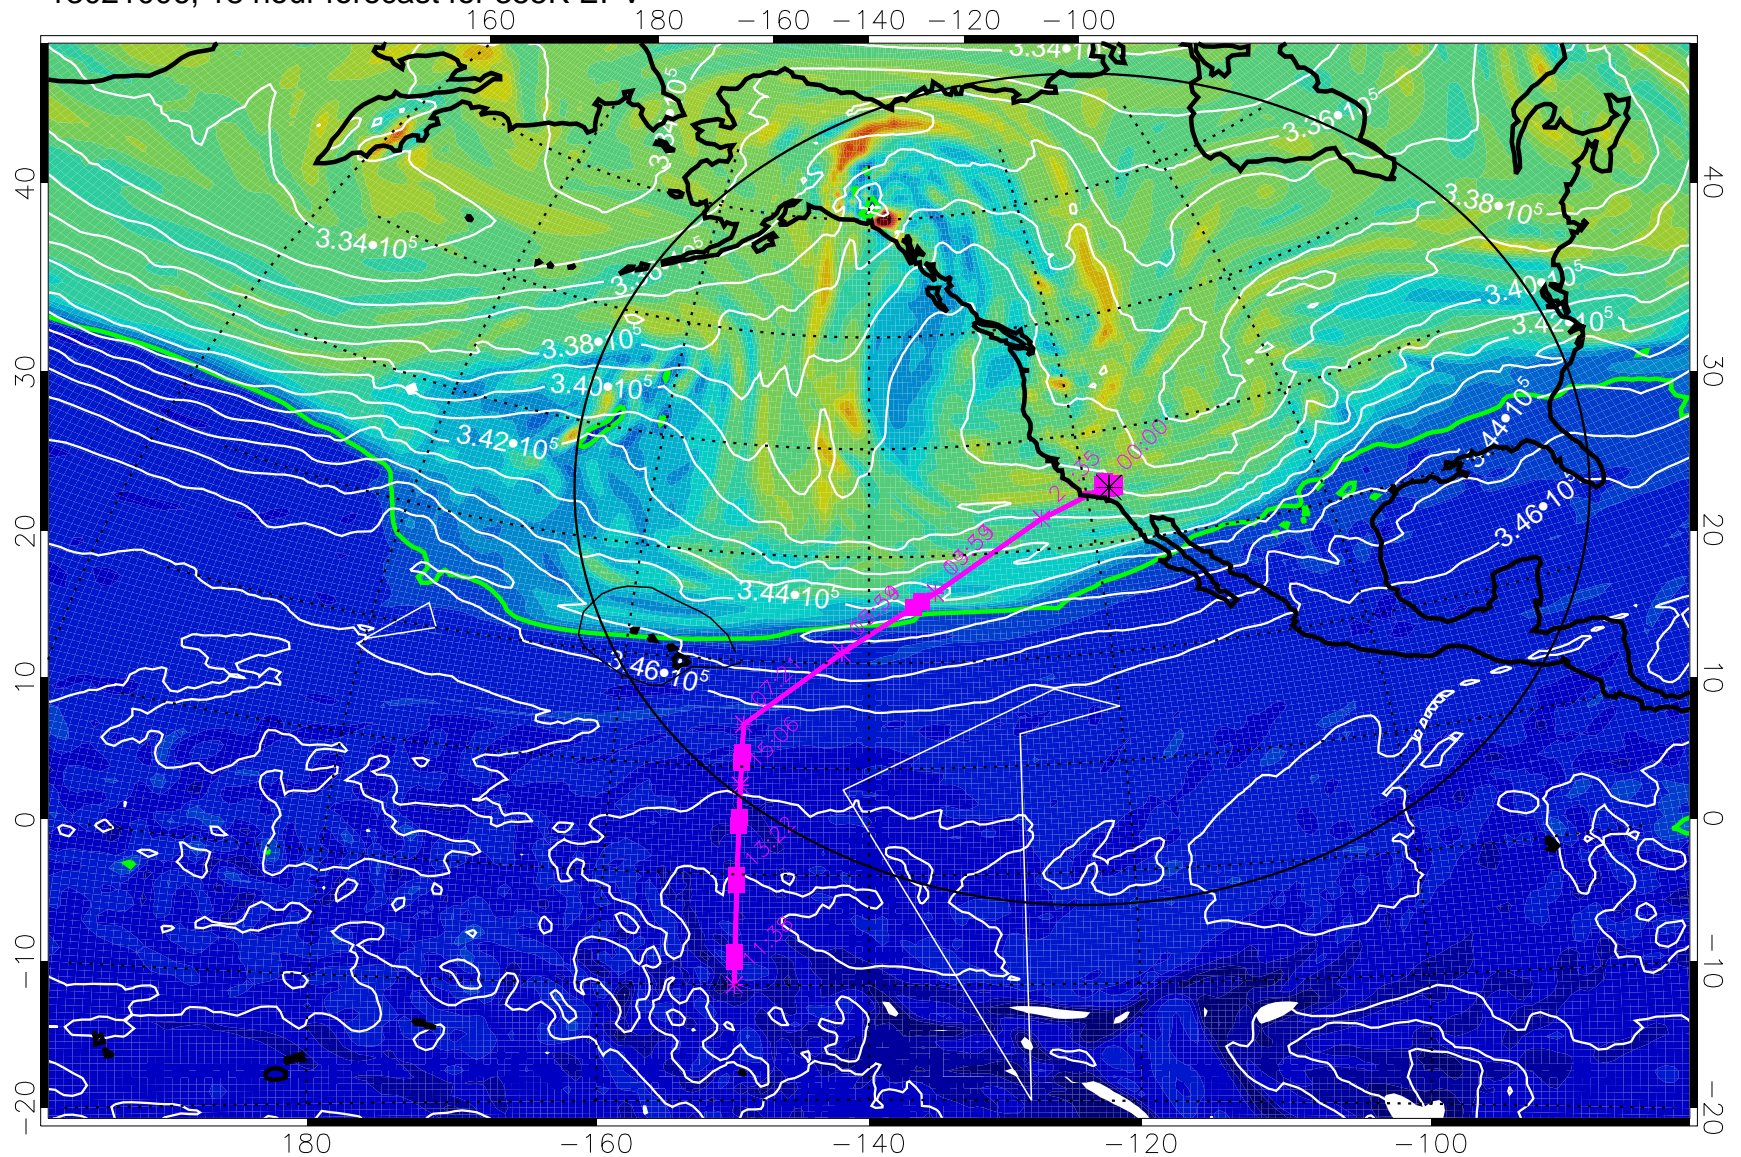

13020918, 6 hour forecast for 355K EPV

355K Montgomery Streamfunction, white
EPV Tropopause (2 PVU) Position
Range ring of 4055 km -- 13 hours GH round trip

13021000, 12 hour forecast for 355K EPV

0 $5.0 \cdot 10^{-6}$ $1.0 \cdot 10^{-5}$ $1.5 \cdot 10^{-5}$
PVU

355K Montgomery Streamfunction, white
EPV Tropopause (2 PVU) Position
Range ring of 4055 km -- 13 hours GH round trip

13021006, 18 hour forecast for 355K EPV

355K Montgomery Streamfunction, white
EPV Tropopause (2 PVU) Position
Range ring of 4055 km -- 13 hours GH round trip

13021012, 24 hour forecast for 355K EPV

355K Montgomery Streamfunction, white
EPV Tropopause (2 PVU) Position
Range ring of 4055 km -- 13 hours GH round trip

13021018, 30 hour forecast for 355K EPV

0 $5.0 \cdot 10^{-6}$ $1.0 \cdot 10^{-5}$ $1.5 \cdot 10^{-5}$
PVU

355K Montgomery Streamfunction, white
EPV Tropopause (2 PVU) Position
Range ring of 4055 km -- 13 hours GH round trip

13021100, 36 hour forecast for 355K EPV

355K Montgomery Streamfunction, white
EPV Tropopause (2 PVU) Position
Range ring of 4055 km -- 13 hours GH round trip