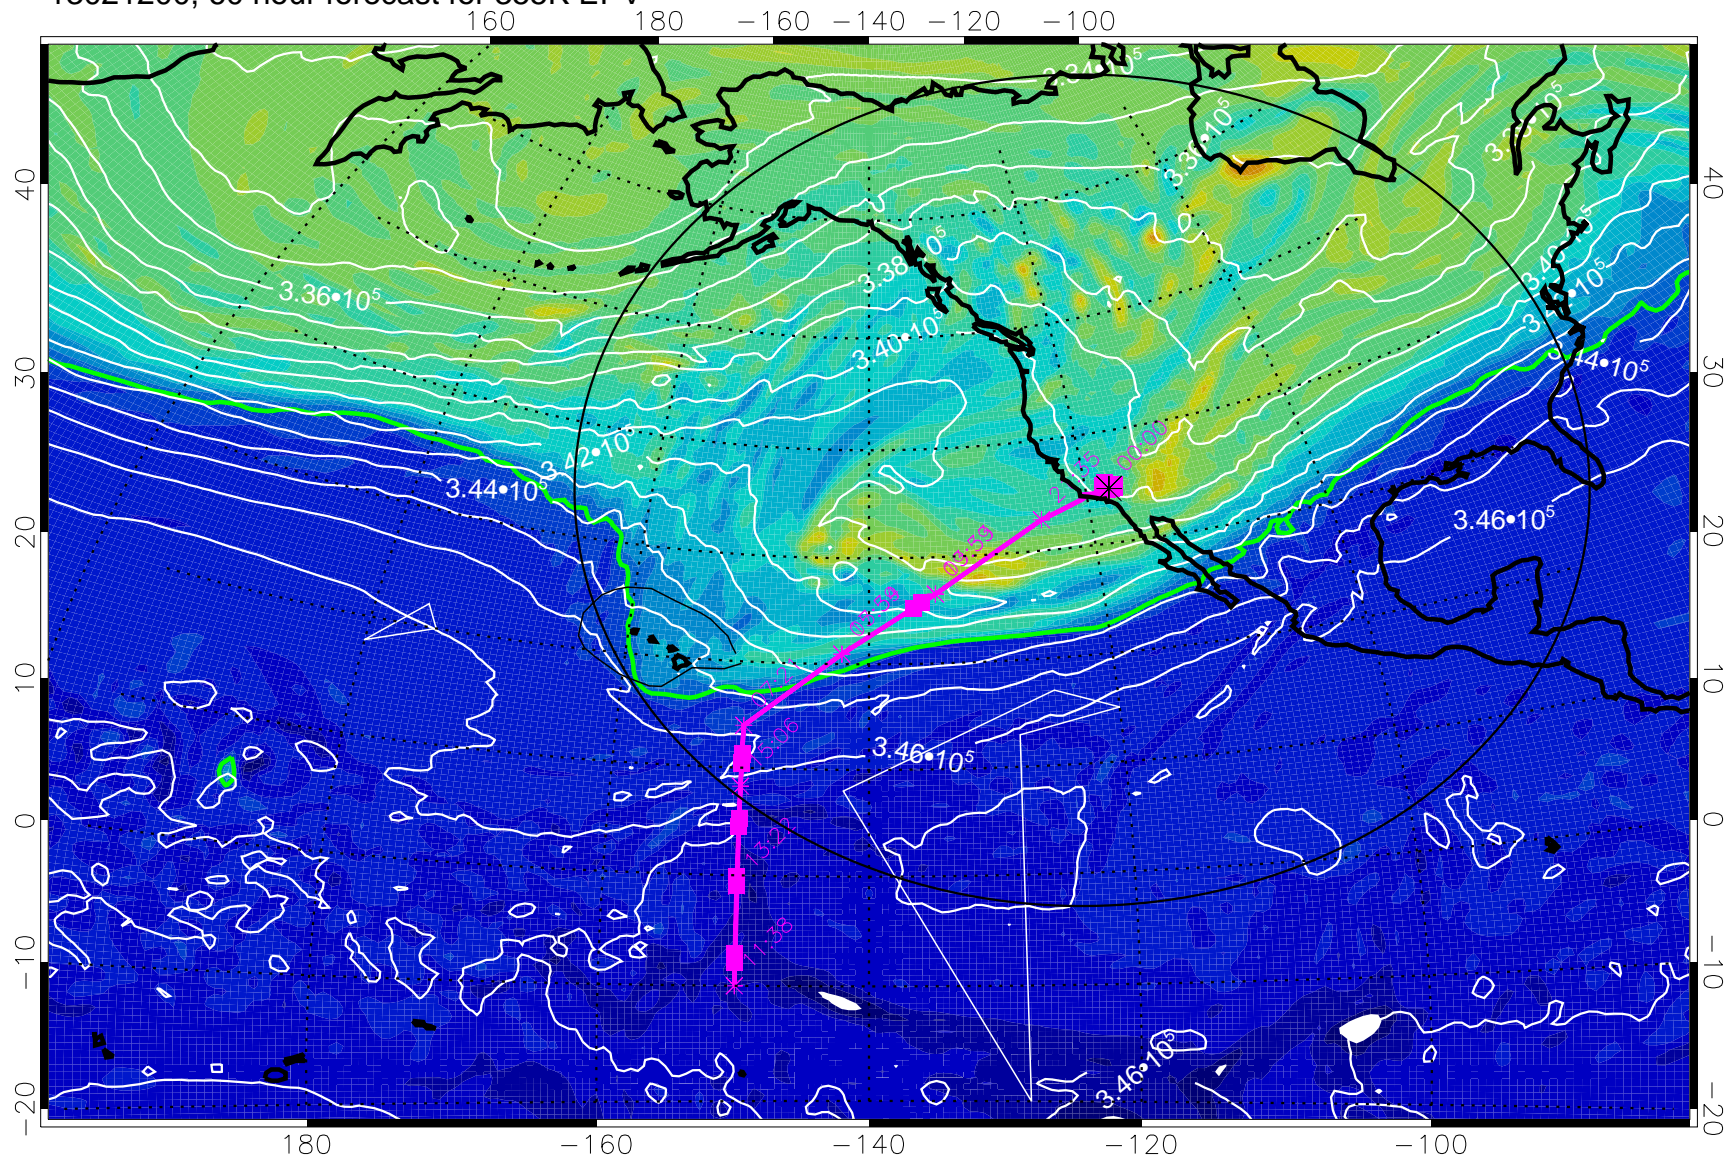

13021106, 42 hour forecast for 355K EPV

0 $5.0 \cdot 10^{-6}$ $1.0 \cdot 10^{-5}$ $1.5 \cdot 10^{-5}$
PVU

355K Montgomery Streamfunction, white
EPV Tropopause (2 PVU) Position
Range ring of 4055 km -- 13 hours GH round trip

13021112, 48 hour forecast for 355K EPV

160 180 -160 -140 -120 -100

0 $5.0 \cdot 10^{-6}$ $1.0 \cdot 10^{-5}$ $1.5 \cdot 10^{-5}$
PVU

355K Montgomery Streamfunction, white
EPV Tropopause (2 PVU) Position
Range ring of 4055 km -- 13 hours GH round trip

13021118, 54 hour forecast for 355K EPV

355K Montgomery Streamfunction, white
EPV Tropopause (2 PVU) Position
Range ring of 4055 km -- 13 hours GH round trip

13021200, 60 hour forecast for 355K EPV

355K Montgomery Streamfunction, white
EPV Tropopause (2 PVU) Position
Range ring of 4055 km -- 13 hours GH round trip

13021206, 66 hour forecast for 355K EPV

160 180 -160 -140 -120 -100

355K Montgomery Streamfunction, white
EPV Tropopause (2 PVU) Position
Range ring of 4055 km -- 13 hours GH round trip

13021212, 72 hour forecast for 355K EPV