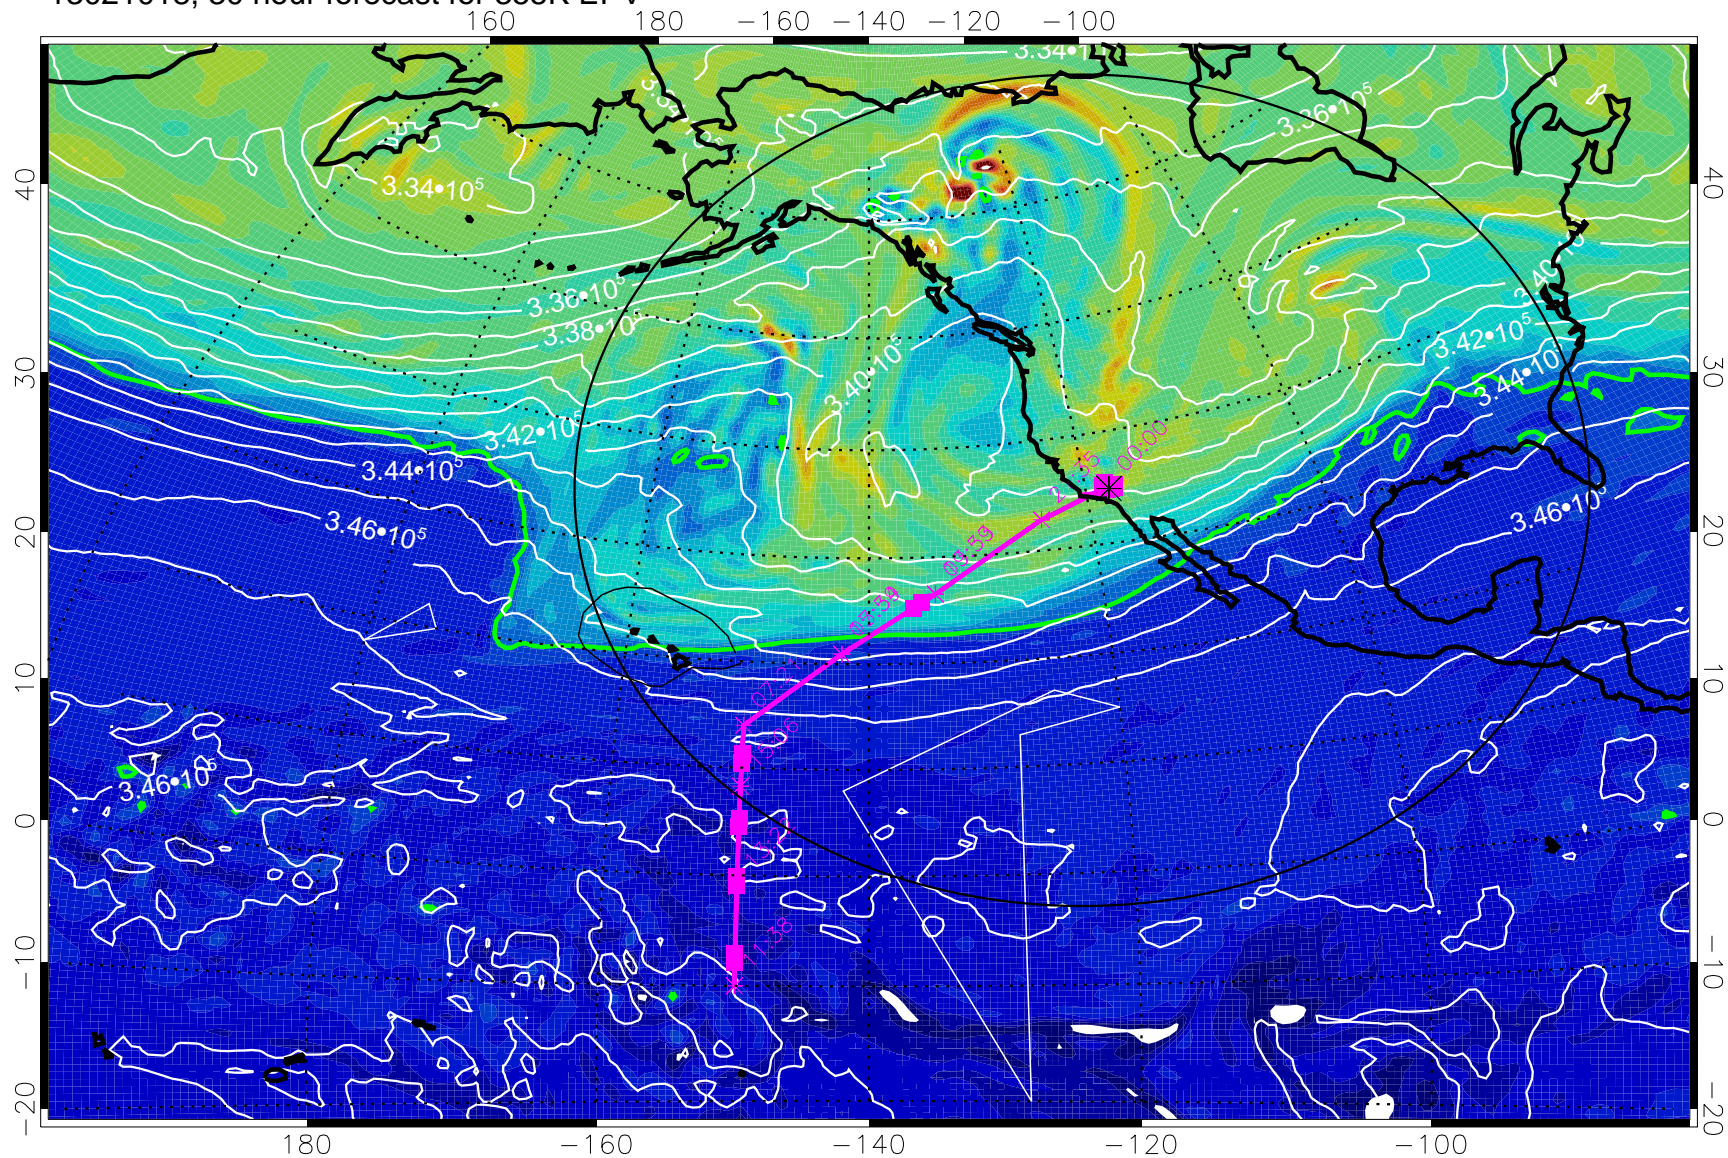

13020918, 6 hour forecast for 355K EPV

355K Montgomery Streamfunction, white
EPV Tropopause (2 PVU) Position
Range ring of 4055 km -- 13 hours GH round trip

13021000, 12 hour forecast for 355K EPV

0 $5.0 \cdot 10^{-6}$ $1.0 \cdot 10^{-5}$ $1.5 \cdot 10^{-5}$
PVU

355K Montgomery Streamfunction, white
EPV Tropopause (2 PVU) Position
Range ring of 4055 km -- 13 hours GH round trip

13021006, 18 hour forecast for 355K EPV

355K Montgomery Streamfunction, white
EPV Tropopause (2 PVU) Position
Range ring of 4055 km -- 13 hours GH round trip

13021012, 24 hour forecast for 355K EPV

355K Montgomery Streamfunction, white
EPV Tropopause (2 PVU) Position
Range ring of 4055 km -- 13 hours GH round trip

13021018, 30 hour forecast for 355K EPV

0 $5.0 \cdot 10^{-6}$ $1.0 \cdot 10^{-5}$ $1.5 \cdot 10^{-5}$
PVU

355K Montgomery Streamfunction, white
EPV Tropopause (2 PVU) Position
Range ring of 4055 km -- 13 hours GH round trip

13021100, 36 hour forecast for 355K EPV

355K Montgomery Streamfunction, white
EPV Tropopause (2 PVU) Position
Range ring of 4055 km -- 13 hours GH round trip