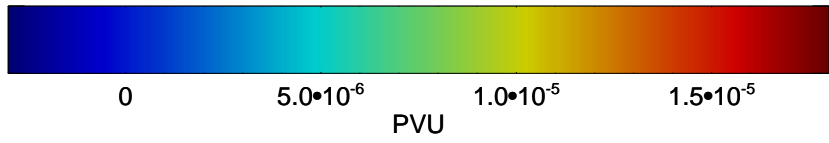

13021206, 66 hour forecast for 355K EPV

160 180 -160 -140 -120 -100

355K Montgomery Streamfunction, white
EPV Tropopause (2 PVU) Position
Range ring of 4055 km -- 13 hours GH round trip