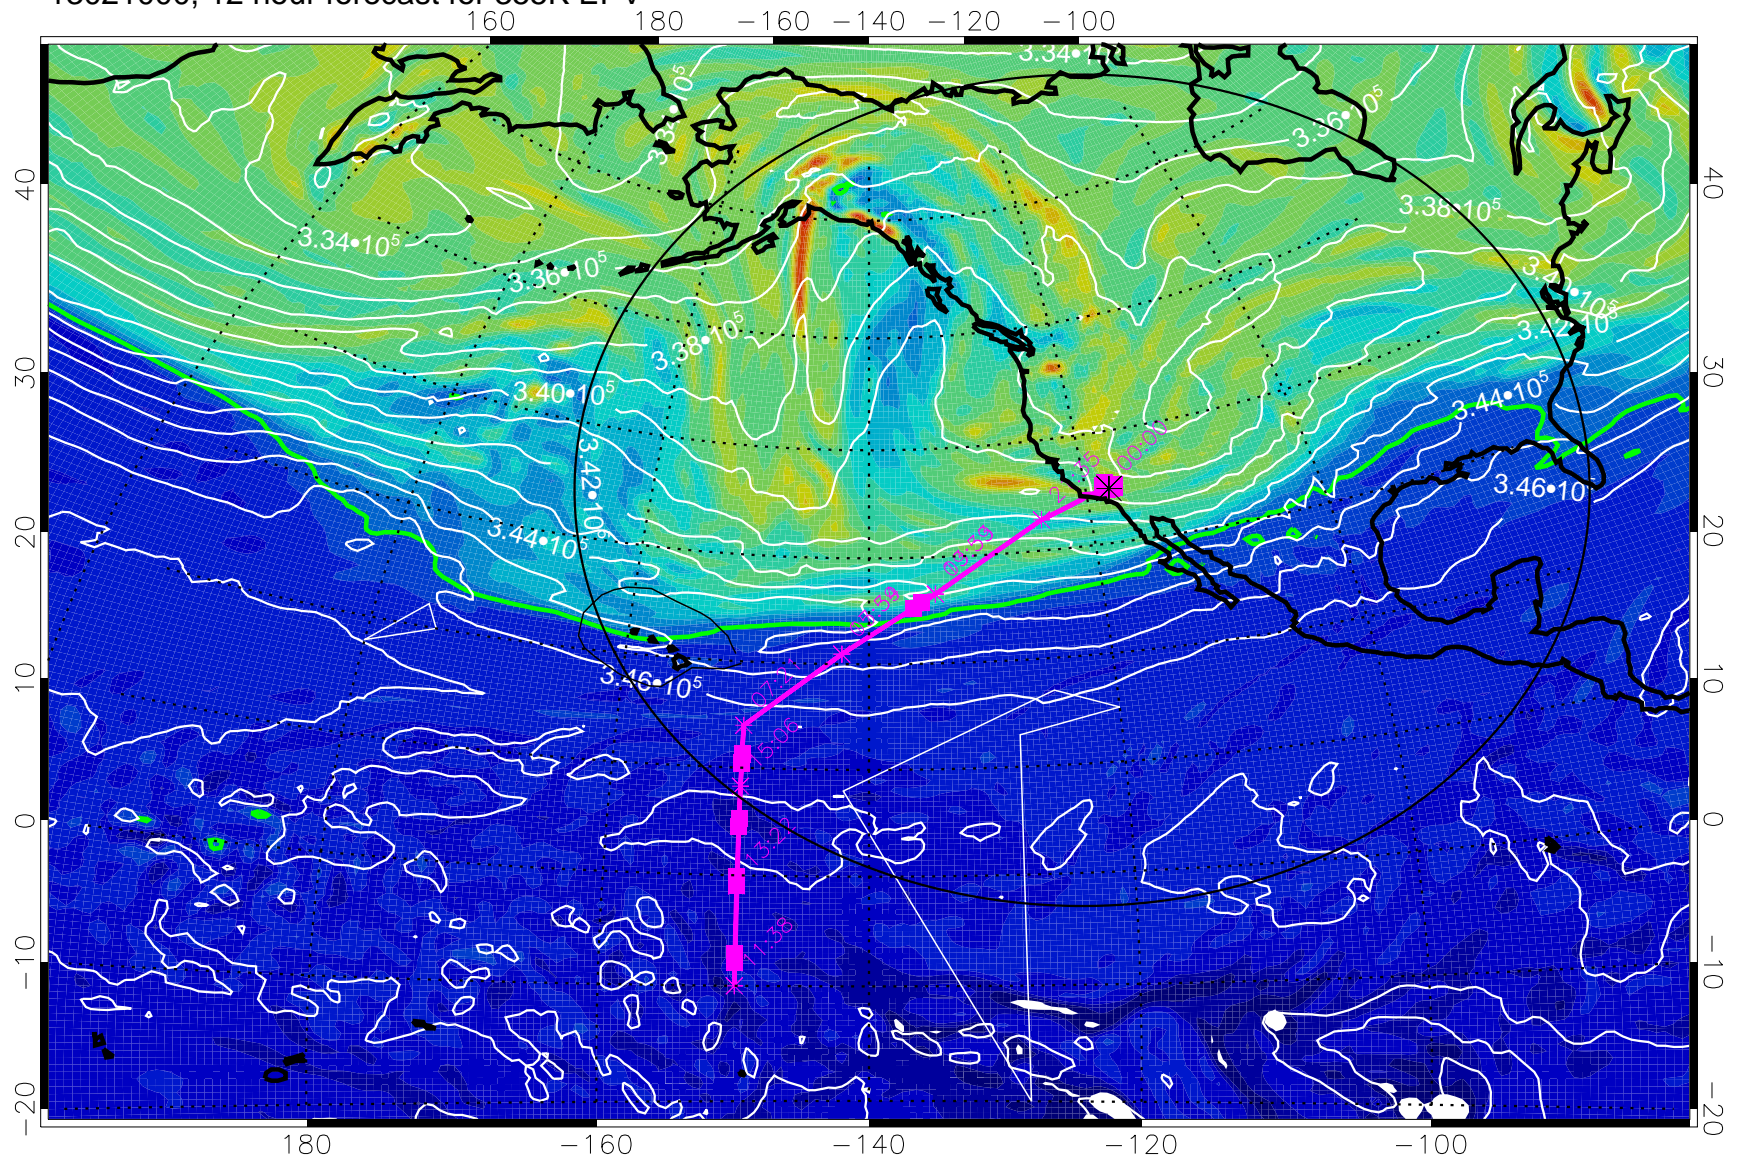

13020918, 6 hour forecast for 355K EPV

355K Montgomery Streamfunction, white
EPV Tropopause (2 PVU) Position
Range ring of 4055 km -- 13 hours GH round trip

13021000, 12 hour forecast for 355K EPV

0 $5.0 \cdot 10^{-6}$ $1.0 \cdot 10^{-5}$ $1.5 \cdot 10^{-5}$
PVU

355K Montgomery Streamfunction, white
EPV Tropopause (2 PVU) Position
Range ring of 4055 km -- 13 hours GH round trip

13021006, 18 hour forecast for 355K EPV

355K Montgomery Streamfunction, white
EPV Tropopause (2 PVU) Position
Range ring of 4055 km -- 13 hours GH round trip

13021012, 24 hour forecast for 355K EPV

355K Montgomery Streamfunction, white
EPV Tropopause (2 PVU) Position
Range ring of 4055 km -- 13 hours GH round trip

13021018, 30 hour forecast for 355K EPV

0 $5.0 \cdot 10^{-6}$ $1.0 \cdot 10^{-5}$ $1.5 \cdot 10^{-5}$
PVU

355K Montgomery Streamfunction, white
EPV Tropopause (2 PVU) Position
Range ring of 4055 km -- 13 hours GH round trip

13021100, 36 hour forecast for 355K EPV

355K Montgomery Streamfunction, white
EPV Tropopause (2 PVU) Position
Range ring of 4055 km -- 13 hours GH round trip