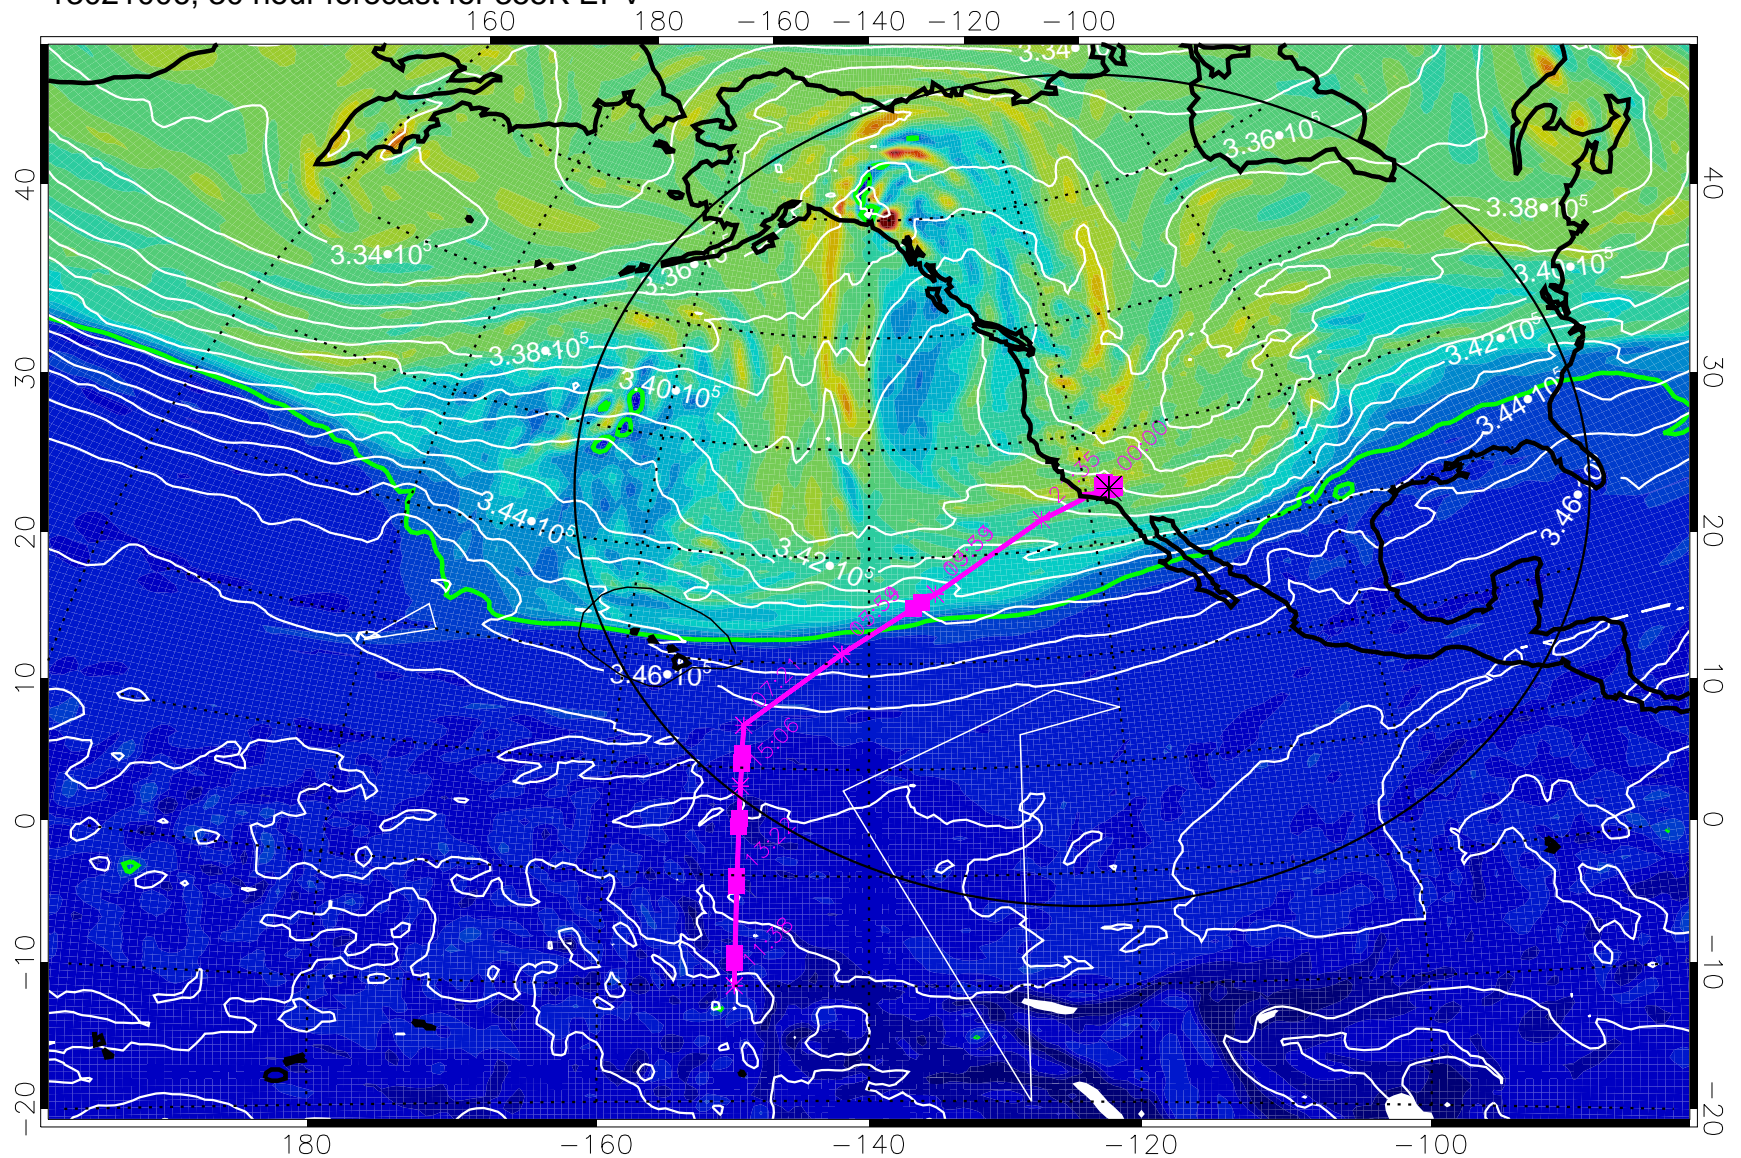

13020918, 18 hour forecast for 355K EPV

0 $5.0 \cdot 10^{-6}$ $1.0 \cdot 10^{-5}$ $1.5 \cdot 10^{-5}$
PVU

355K Montgomery Streamfunction, white
EPV Tropopause (2 PVU) Position
Range ring of 4055 km -- 13 hours GH round trip

13021000, 24 hour forecast for 355K EPV

355K Montgomery Streamfunction, white
EPV Tropopause (2 PVU) Position
Range ring of 4055 km -- 13 hours GH round trip

13021006, 30 hour forecast for 355K EPV

PVU

355K Montgomery Streamfunction, white
EPV Tropopause (2 PVU) Position
Range ring of 4055 km -- 13 hours GH round trip

13021012, 36 hour forecast for 355K EPV

0 $5.0 \cdot 10^{-6}$ $1.0 \cdot 10^{-5}$ $1.5 \cdot 10^{-5}$
PVU

355K Montgomery Streamfunction, white
EPV Tropopause (2 PVU) Position
Range ring of 4055 km -- 13 hours GH round trip

13021018, 42 hour forecast for 355K EPV

160 180 -160 -140 -120 -100

355K Montgomery Streamfunction, white
EPV Tropopause (2 PVU) Position
Range ring of 4055 km -- 13 hours GH round trip

13021100, 48 hour forecast for 355K EPV