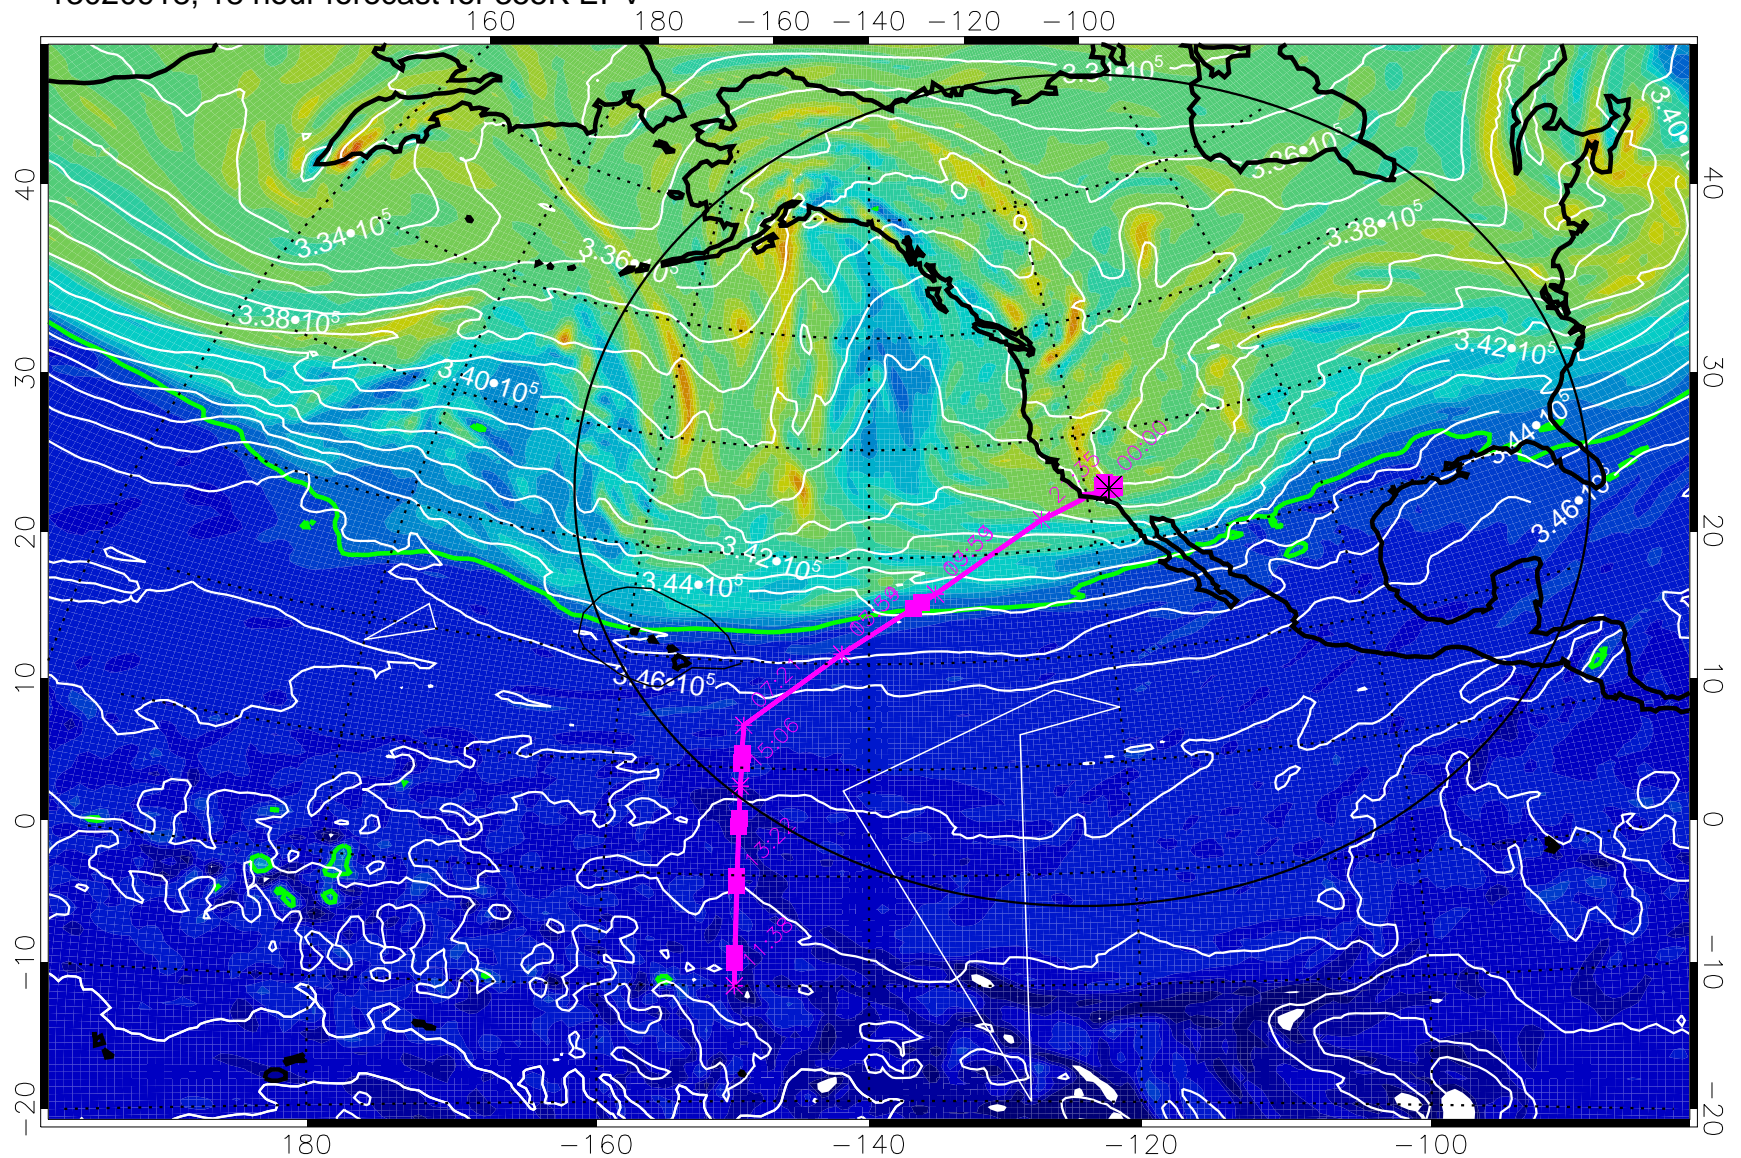

13020912, 12 hour forecast for 355K EPV

0 $5.0 \cdot 10^{-6}$ $1.0 \cdot 10^{-5}$ $1.5 \cdot 10^{-5}$
PVU

355K Montgomery Streamfunction, white
EPV Tropopause (2 PVU) Position
Range ring of 4055 km -- 13 hours GH round trip

13020918, 18 hour forecast for 355K EPV

0 $5.0 \cdot 10^{-6}$ $1.0 \cdot 10^{-5}$ $1.5 \cdot 10^{-5}$
PVU

355K Montgomery Streamfunction, white
EPV Tropopause (2 PVU) Position
Range ring of 4055 km -- 13 hours GH round trip

13021000, 24 hour forecast for 355K EPV

355K Montgomery Streamfunction, white
EPV Tropopause (2 PVU) Position
Range ring of 4055 km -- 13 hours GH round trip

13021006, 30 hour forecast for 355K EPV

PVU

355K Montgomery Streamfunction, white
EPV Tropopause (2 PVU) Position
Range ring of 4055 km -- 13 hours GH round trip

13021018, 42 hour forecast for 355K EPV

160 180 -160 -140 -120 -100

355K Montgomery Streamfunction, white
EPV Tropopause (2 PVU) Position
Range ring of 4055 km -- 13 hours GH round trip

13021100, 48 hour forecast for 355K EPV