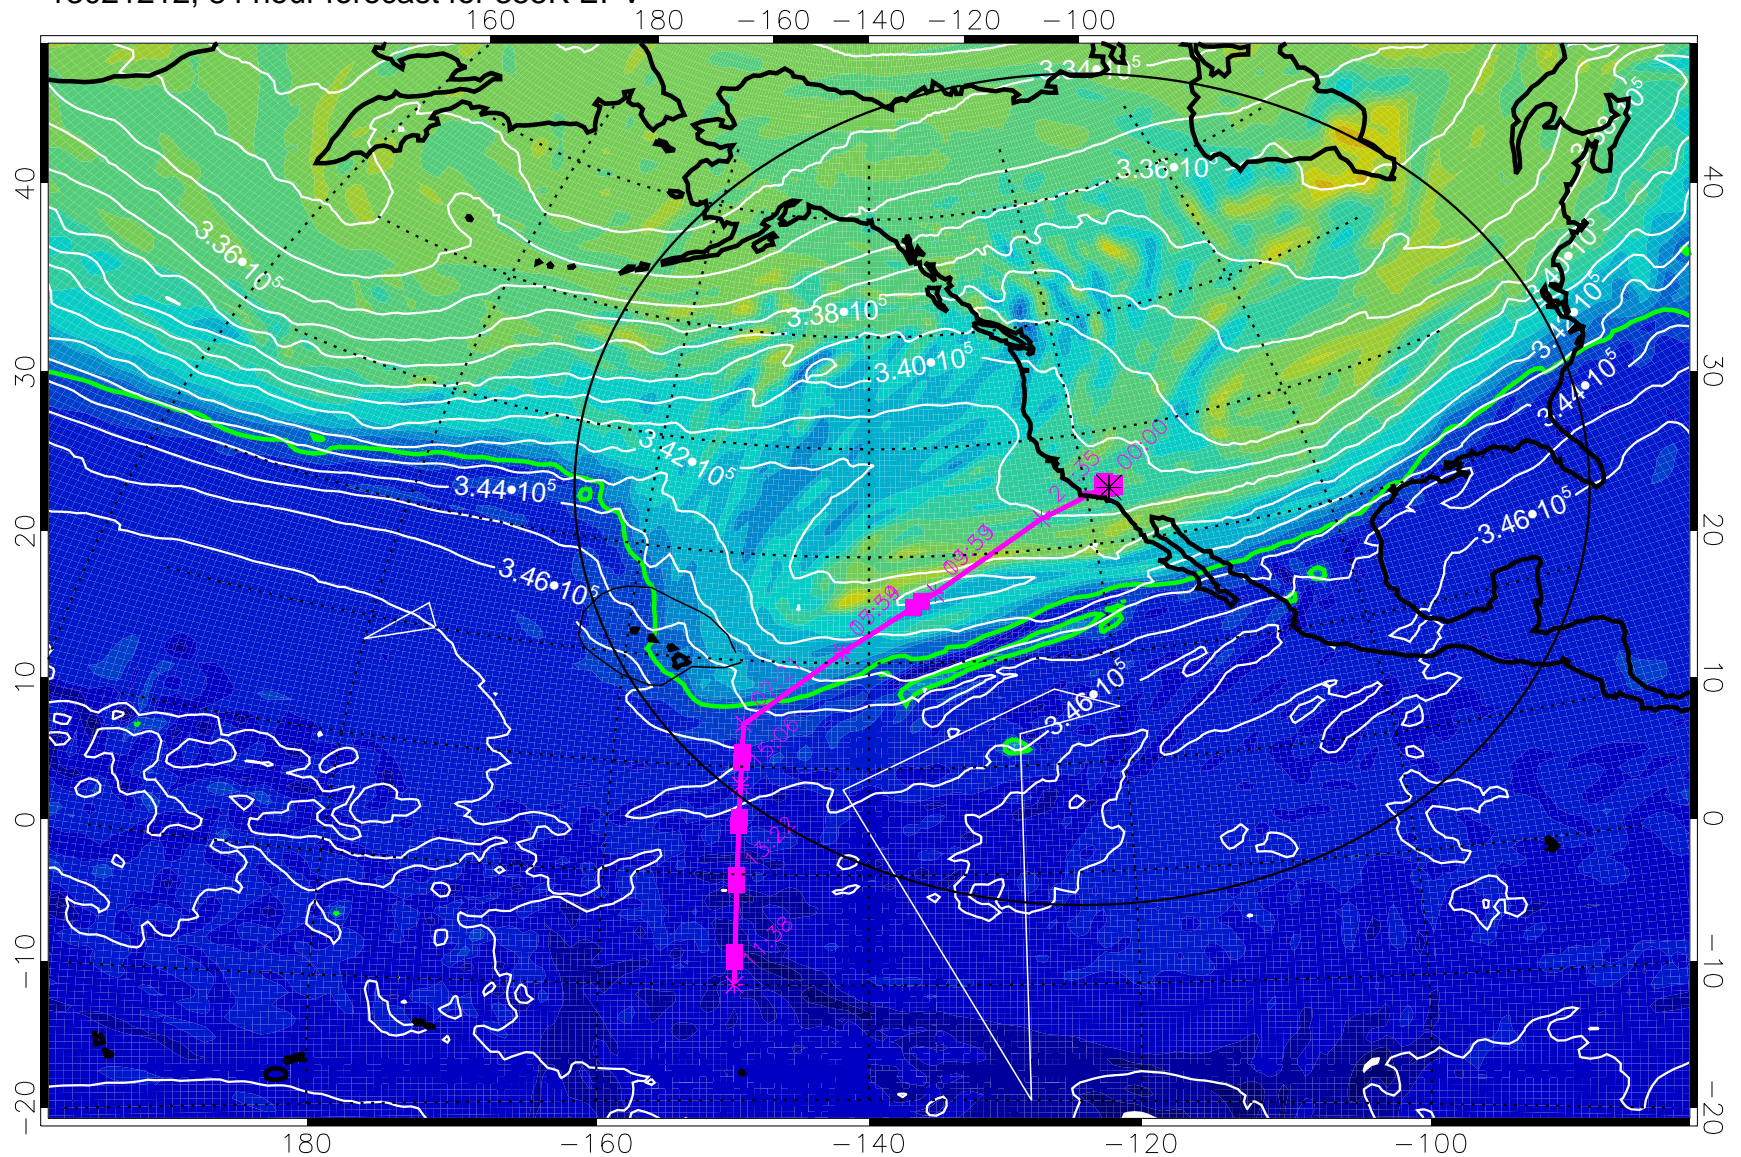

13021112, 60 hour forecast for 355K EPV

0 $5.0 \cdot 10^{-6}$ $1.0 \cdot 10^{-5}$ $1.5 \cdot 10^{-5}$
PVU

355K Montgomery Streamfunction, white
EPV Tropopause (2 PVU) Position
Range ring of 4055 km -- 13 hours GH round trip

13021118, 66 hour forecast for 355K EPV

355K Montgomery Streamfunction, white
EPV Tropopause (2 PVU) Position
Range ring of 4055 km -- 13 hours GH round trip

13021200, 72 hour forecast for 355K EPV

355K Montgomery Streamfunction, white
EPV Tropopause (2 PVU) Position
Range ring of 4055 km -- 13 hours GH round trip

13021206, 78 hour forecast for 355K EPV

355K Montgomery Streamfunction, white
EPV Tropopause (2 PVU) Position
Range ring of 4055 km -- 13 hours GH round trip

13021212, 84 hour forecast for 355K EPV

0 $5.0 \cdot 10^{-6}$ $1.0 \cdot 10^{-5}$ $1.5 \cdot 10^{-5}$
PVU

355K Montgomery Streamfunction, white
EPV Tropopause (2 PVU) Position
Range ring of 4055 km -- 13 hours GH round trip

13021218, 90 hour forecast for 355K EPV

160 180 -160 -140 -120 -100

0 5.0*10⁻⁶ 1.0*10⁻⁵ 1.5*10⁻⁵
PVU