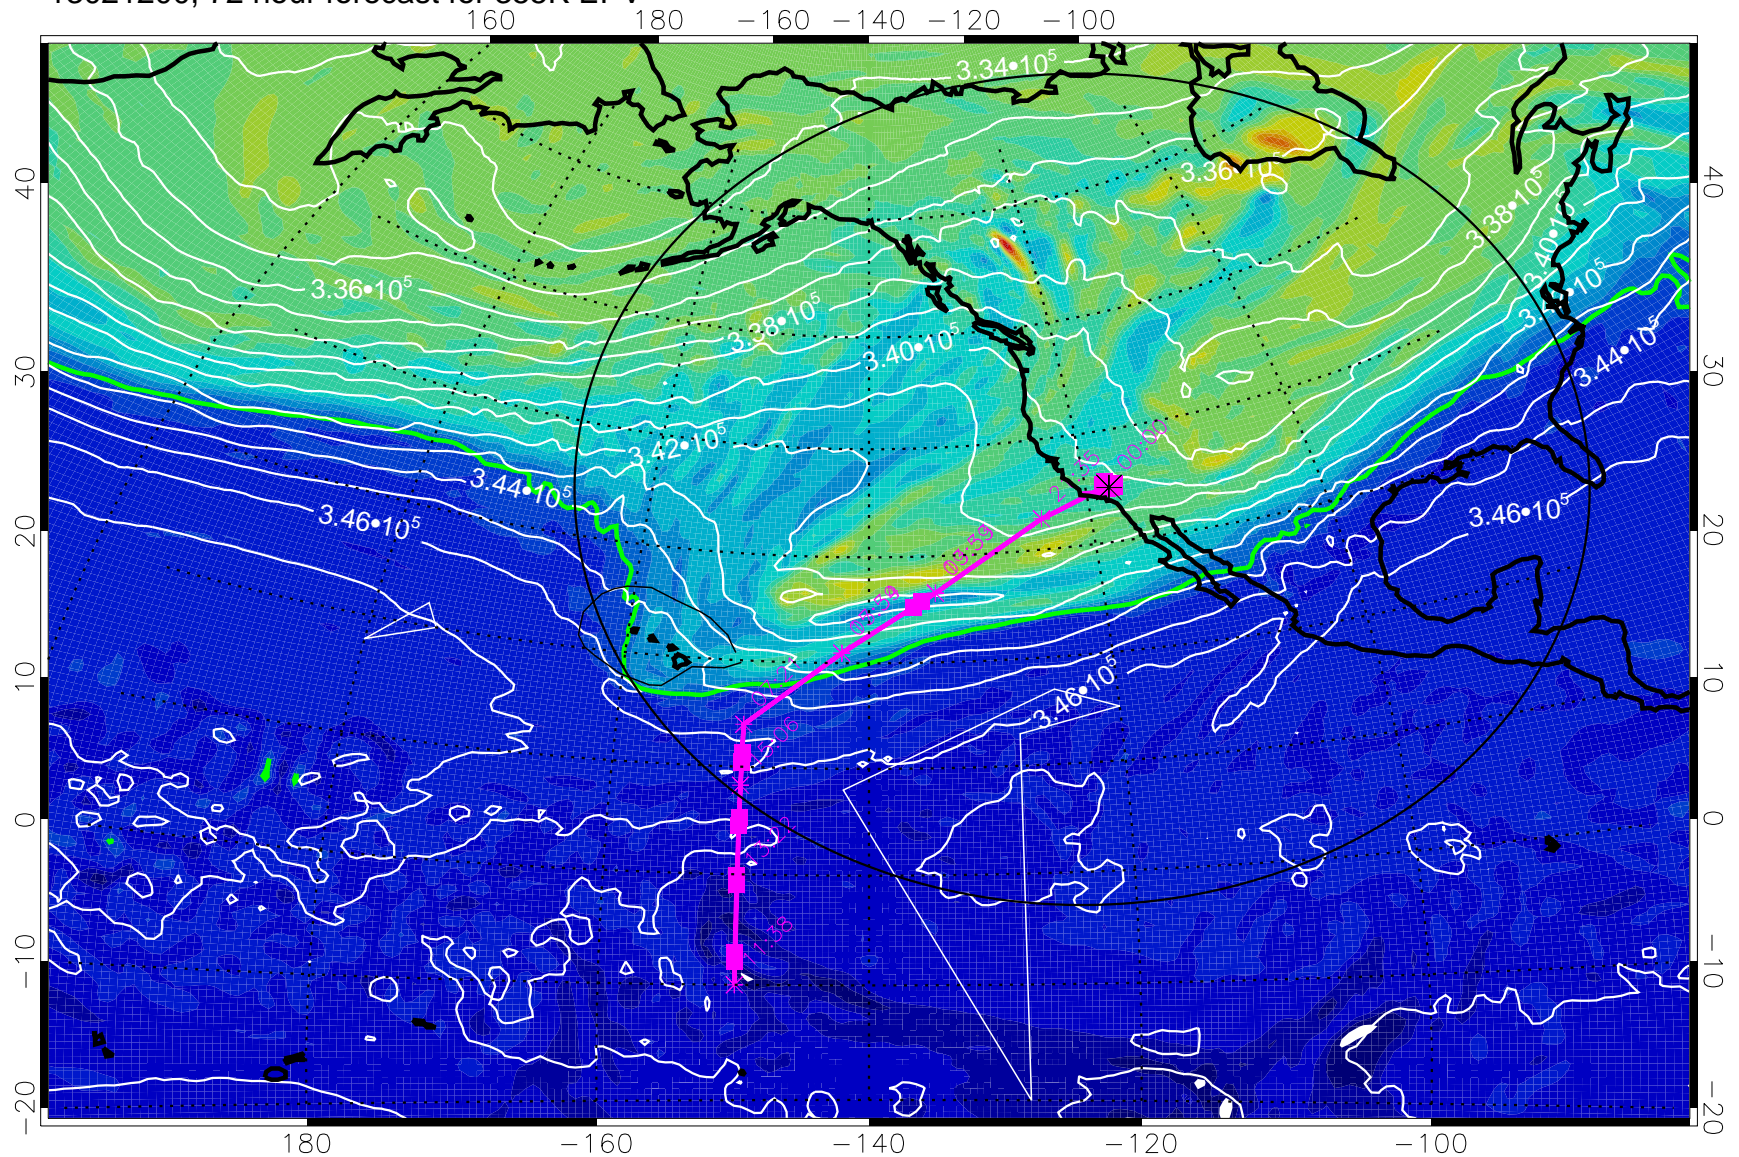

355K Montgomery Streamfunction, white
EPV Tropopause (2 PVU) Position
Range ring of 4055 km -- 13 hours GH round trip

13021106, 54 hour forecast for 355K EPV

355K Montgomery Streamfunction, white
EPV Tropopause (2 PVU) Position
Range ring of 4055 km -- 13 hours GH round trip

13021112, 60 hour forecast for 355K EPV

0 $5.0 \cdot 10^{-6}$ $1.0 \cdot 10^{-5}$ $1.5 \cdot 10^{-5}$
PVU

355K Montgomery Streamfunction, white
EPV Tropopause (2 PVU) Position
Range ring of 4055 km -- 13 hours GH round trip

13021118, 66 hour forecast for 355K EPV

355K Montgomery Streamfunction, white
EPV Tropopause (2 PVU) Position
Range ring of 4055 km -- 13 hours GH round trip

13021200, 72 hour forecast for 355K EPV

355K Montgomery Streamfunction, white
EPV Tropopause (2 PVU) Position
Range ring of 4055 km -- 13 hours GH round trip

13021206, 78 hour forecast for 355K EPV

355K Montgomery Streamfunction, white
EPV Tropopause (2 PVU) Position
Range ring of 4055 km -- 13 hours GH round trip

13021212, 84 hour forecast for 355K EPV

0 $5.0 \cdot 10^{-6}$ $1.0 \cdot 10^{-5}$ $1.5 \cdot 10^{-5}$
PVU