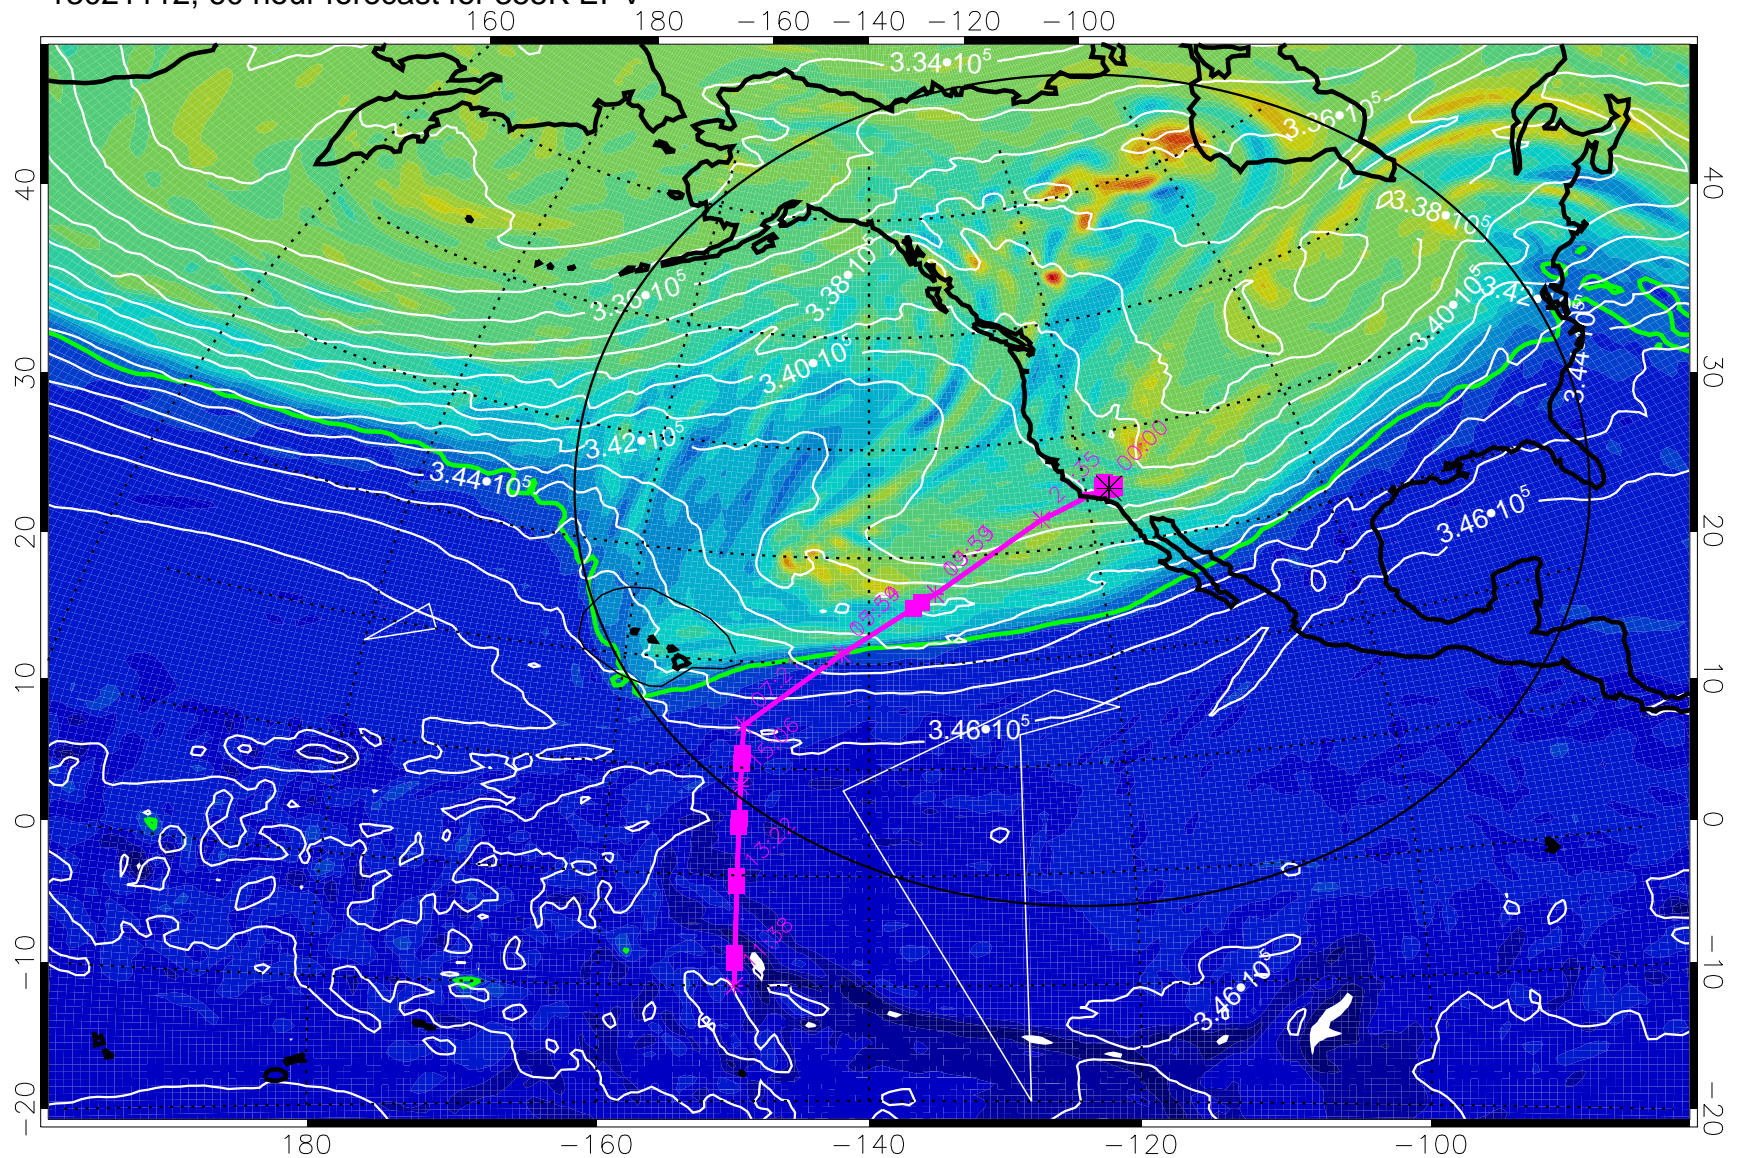

13021018, 42 hour forecast for 355K EPV

160 180 -160 -140 -120 -100

355K Montgomery Streamfunction, white
EPV Tropopause (2 PVU) Position
Range ring of 4055 km -- 13 hours GH round trip

13021100, 48 hour forecast for 355K EPV

355K Montgomery Streamfunction, white
EPV Tropopause (2 PVU) Position
Range ring of 4055 km -- 13 hours GH round trip

13021106, 54 hour forecast for 355K EPV

355K Montgomery Streamfunction, white
EPV Tropopause (2 PVU) Position
Range ring of 4055 km -- 13 hours GH round trip

13021112, 60 hour forecast for 355K EPV

0 $5.0 \cdot 10^{-6}$ $1.0 \cdot 10^{-5}$ $1.5 \cdot 10^{-5}$
PVU

355K Montgomery Streamfunction, white
EPV Tropopause (2 PVU) Position
Range ring of 4055 km -- 13 hours GH round trip

13021118, 66 hour forecast for 355K EPV

355K Montgomery Streamfunction, white
EPV Tropopause (2 PVU) Position
Range ring of 4055 km -- 13 hours GH round trip

13021200, 72 hour forecast for 355K EPV

355K Montgomery Streamfunction, white
EPV Tropopause (2 PVU) Position
Range ring of 4055 km -- 13 hours GH round trip