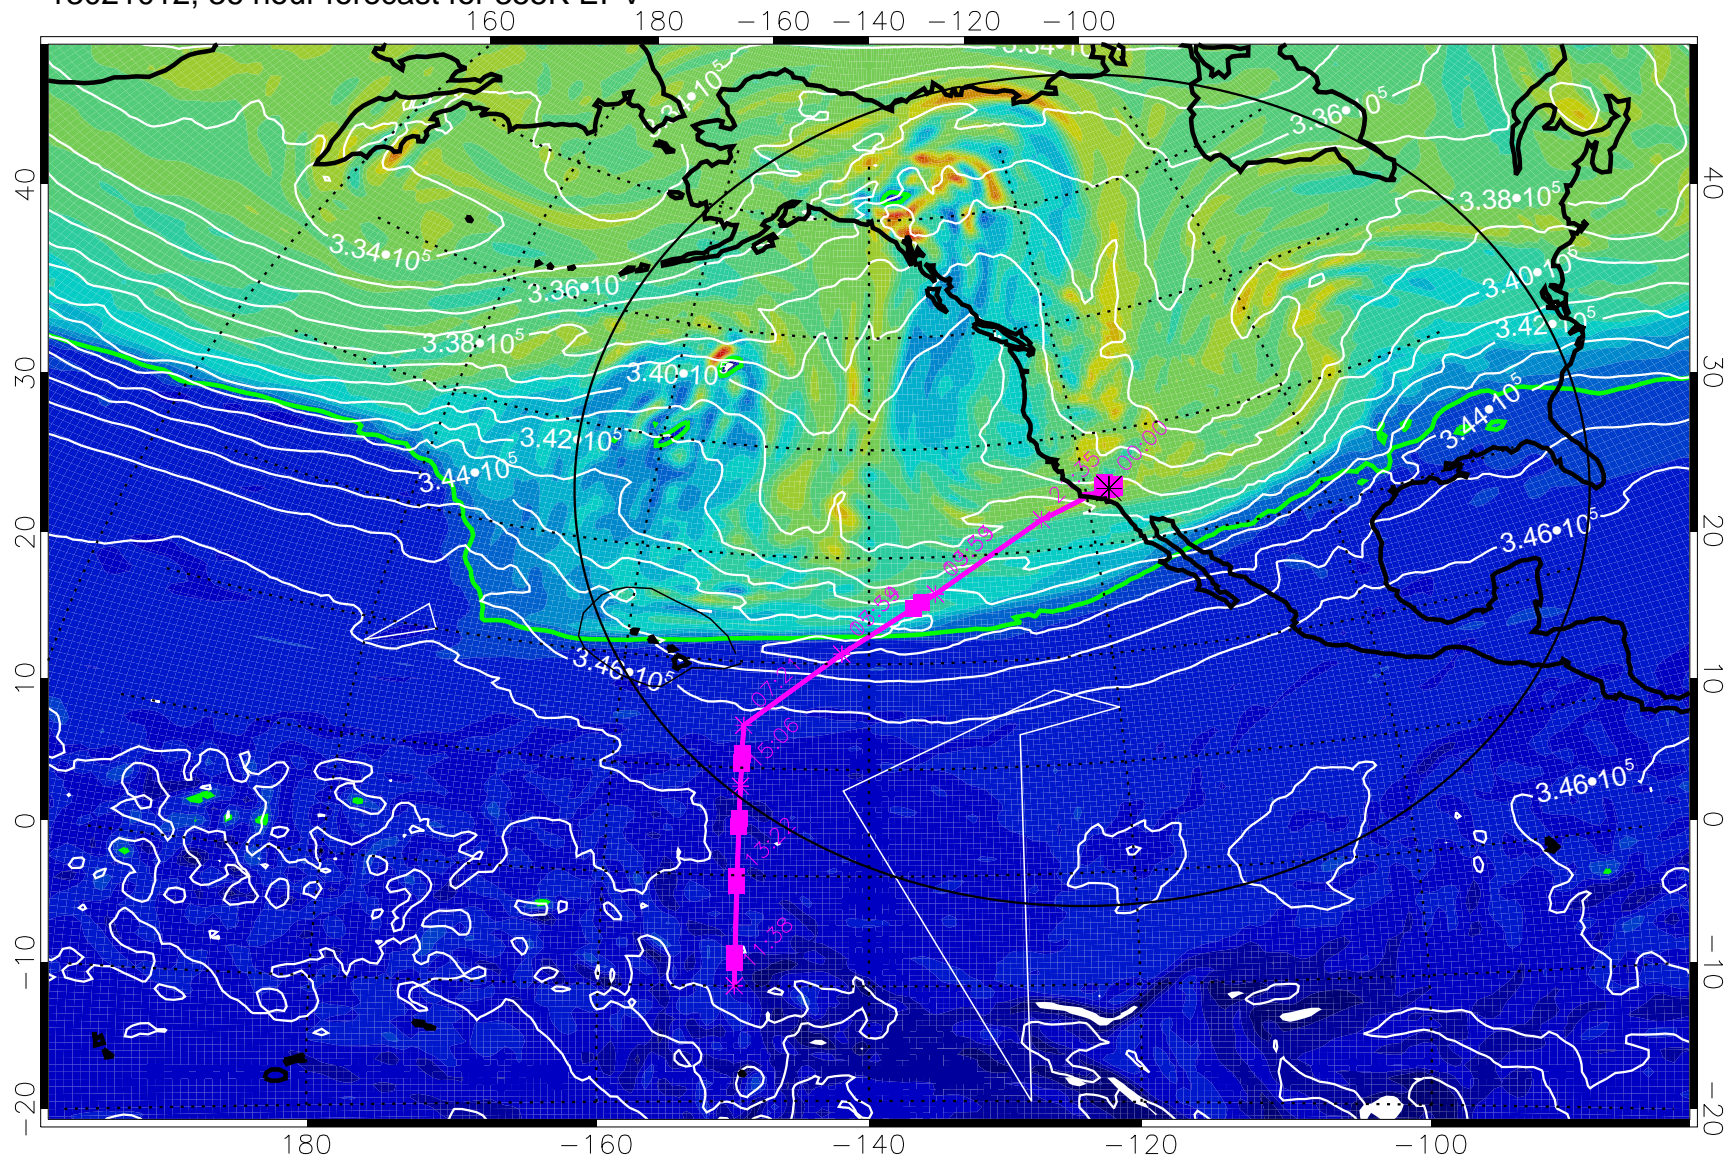

13021000, 24 hour forecast for 355K EPV

355K Montgomery Streamfunction, white
EPV Tropopause (2 PVU) Position
Range ring of 4055 km -- 13 hours GH round trip

13021006, 30 hour forecast for 355K EPV

PVU

355K Montgomery Streamfunction, white
EPV Tropopause (2 PVU) Position
Range ring of 4055 km -- 13 hours GH round trip

13021012, 36 hour forecast for 355K EPV

0 $5.0 \cdot 10^{-6}$ $1.0 \cdot 10^{-5}$ $1.5 \cdot 10^{-5}$
PVU

355K Montgomery Streamfunction, white
EPV Tropopause (2 PVU) Position
Range ring of 4055 km -- 13 hours GH round trip

13021018, 42 hour forecast for 355K EPV

160 180 -160 -140 -120 -100

355K Montgomery Streamfunction, white
EPV Tropopause (2 PVU) Position
Range ring of 4055 km -- 13 hours GH round trip

13021100, 48 hour forecast for 355K EPV

355K Montgomery Streamfunction, white
EPV Tropopause (2 PVU) Position
Range ring of 4055 km -- 13 hours GH round trip

13021106, 54 hour forecast for 355K EPV

355K Montgomery Streamfunction, white
EPV Tropopause (2 PVU) Position
Range ring of 4055 km -- 13 hours GH round trip