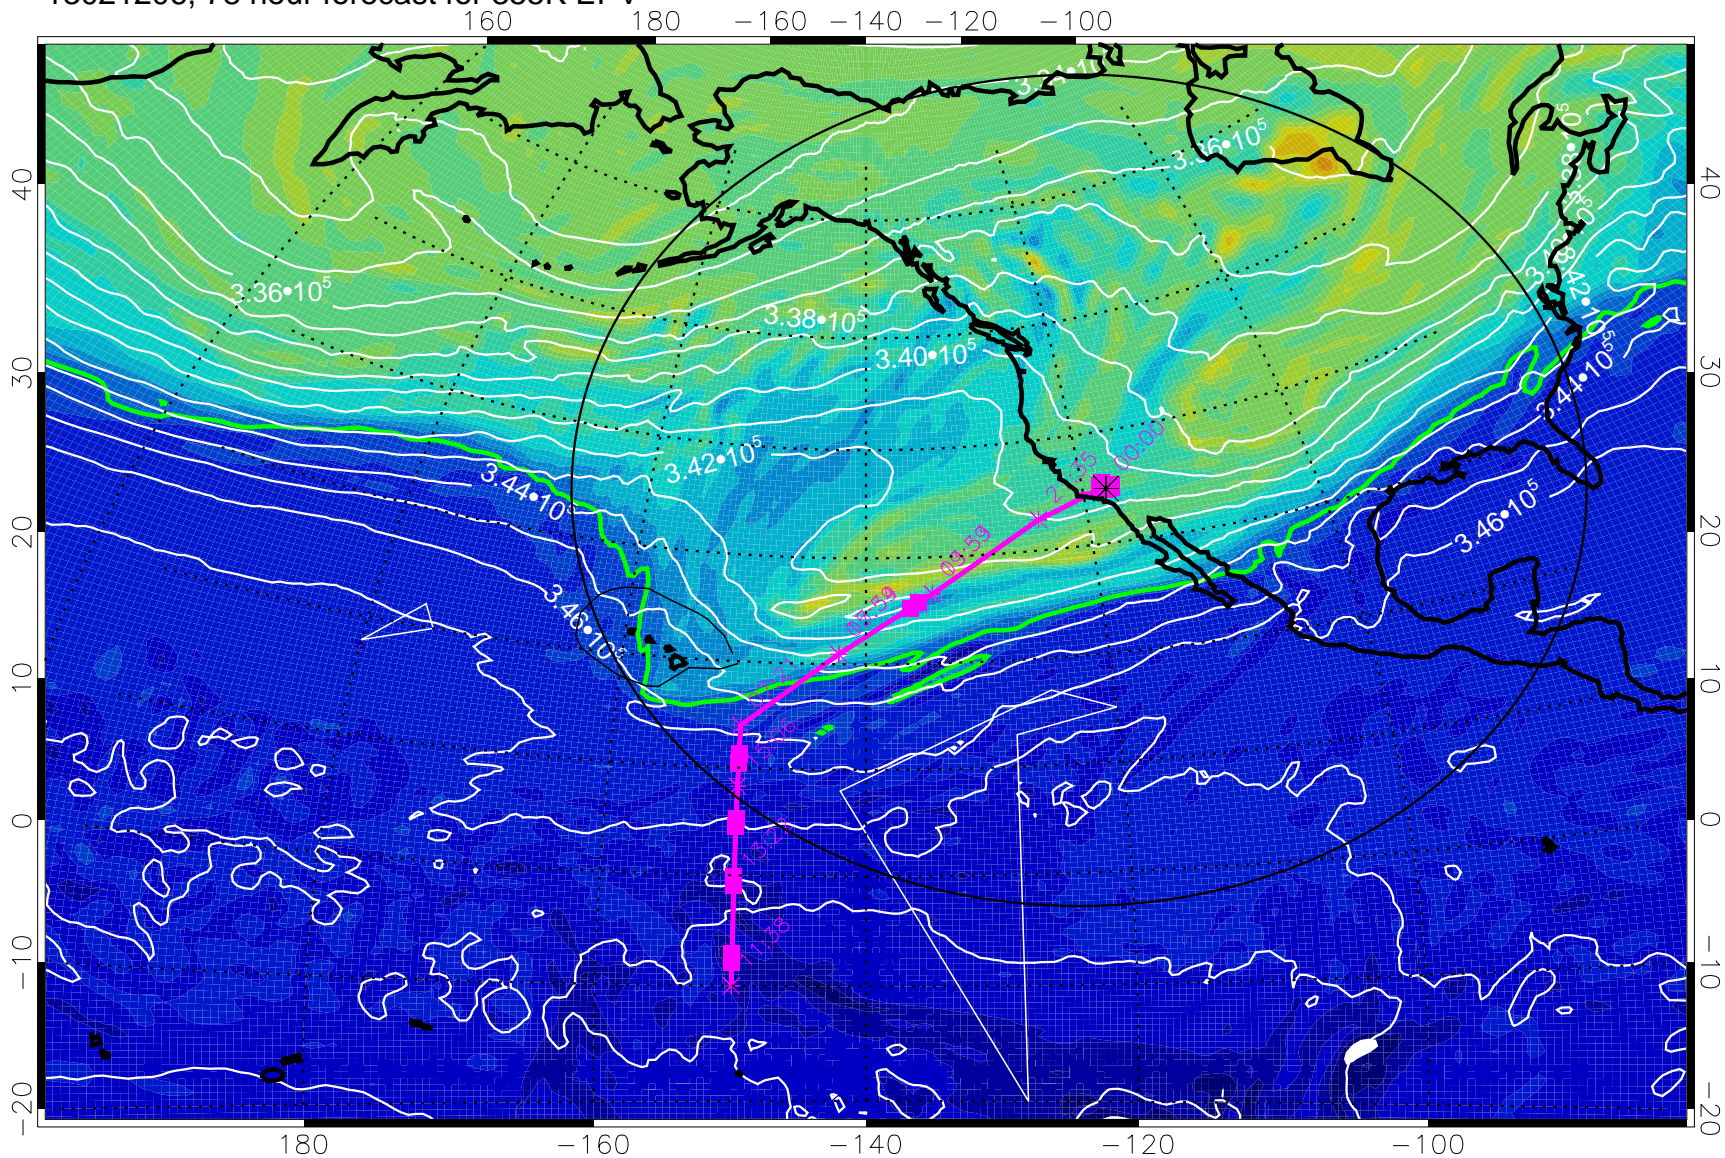

13021112, 60 hour forecast for 355K EPV

0 $5.0 \cdot 10^{-6}$ $1.0 \cdot 10^{-5}$ $1.5 \cdot 10^{-5}$
PVU

355K Montgomery Streamfunction, white
EPV Tropopause (2 PVU) Position
Range ring of 4055 km -- 13 hours GH round trip

13021118, 66 hour forecast for 355K EPV

355K Montgomery Streamfunction, white
EPV Tropopause (2 PVU) Position
Range ring of 4055 km -- 13 hours GH round trip

13021200, 72 hour forecast for 355K EPV

355K Montgomery Streamfunction, white
EPV Tropopause (2 PVU) Position
Range ring of 4055 km -- 13 hours GH round trip

13021206, 78 hour forecast for 355K EPV

355K Montgomery Streamfunction, white
EPV Tropopause (2 PVU) Position
Range ring of 4055 km -- 13 hours GH round trip

13021212, 84 hour forecast for 355K EPV

0 $5.0 \cdot 10^{-6}$ $1.0 \cdot 10^{-5}$ $1.5 \cdot 10^{-5}$
PVU

355K Montgomery Streamfunction, white
EPV Tropopause (2 PVU) Position
Range ring of 4055 km -- 13 hours GH round trip

13021218, 90 hour forecast for 355K EPV

160 180 -160 -140 -120 -100

0 5.0*10⁻⁶ 1.0*10⁻⁵ 1.5*10⁻⁵
PVU