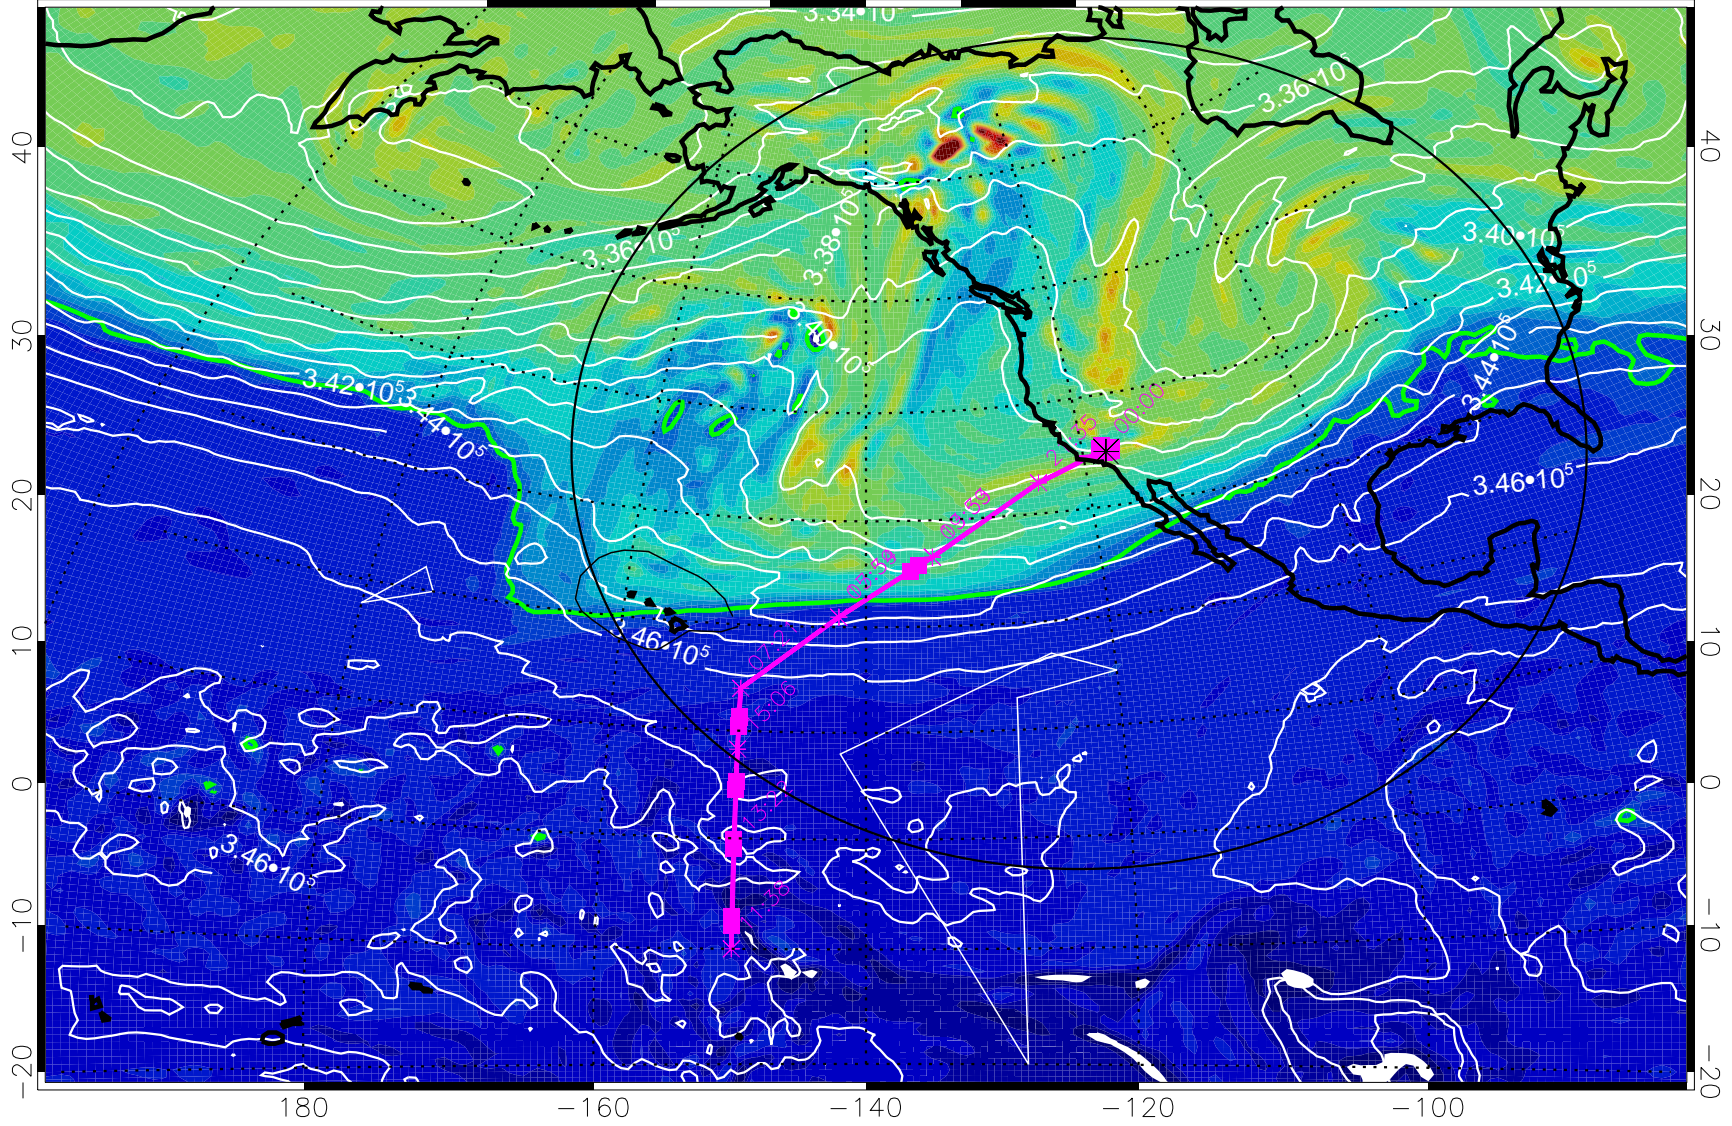

13021000, 24 hour forecast for 355K EPV

355K Montgomery Streamfunction, white
EPV Tropopause (2 PVU) Position
Range ring of 4055 km -- 13 hours GH round trip

13021006, 30 hour forecast for 355K EPV

PVU

355K Montgomery Streamfunction, white
EPV Tropopause (2 PVU) Position
Range ring of 4055 km -- 13 hours GH round trip

13021012, 36 hour forecast for 355K EPV

0 $5.0 \cdot 10^{-6}$ $1.0 \cdot 10^{-5}$ $1.5 \cdot 10^{-5}$
PVU

355K Montgomery Streamfunction, white
EPV Tropopause (2 PVU) Position
Range ring of 4055 km -- 13 hours GH round trip

13021018, 42 hour forecast for 355K EPV

160 180 -160 -140 -120 -100

355K Montgomery Streamfunction, white
EPV Tropopause (2 PVU) Position
Range ring of 4055 km -- 13 hours GH round trip

13021100, 48 hour forecast for 355K EPV

355K Montgomery Streamfunction, white
EPV Tropopause (2 PVU) Position
Range ring of 4055 km -- 13 hours GH round trip

13021106, 54 hour forecast for 355K EPV

355K Montgomery Streamfunction, white
EPV Tropopause (2 PVU) Position
Range ring of 4055 km -- 13 hours GH round trip