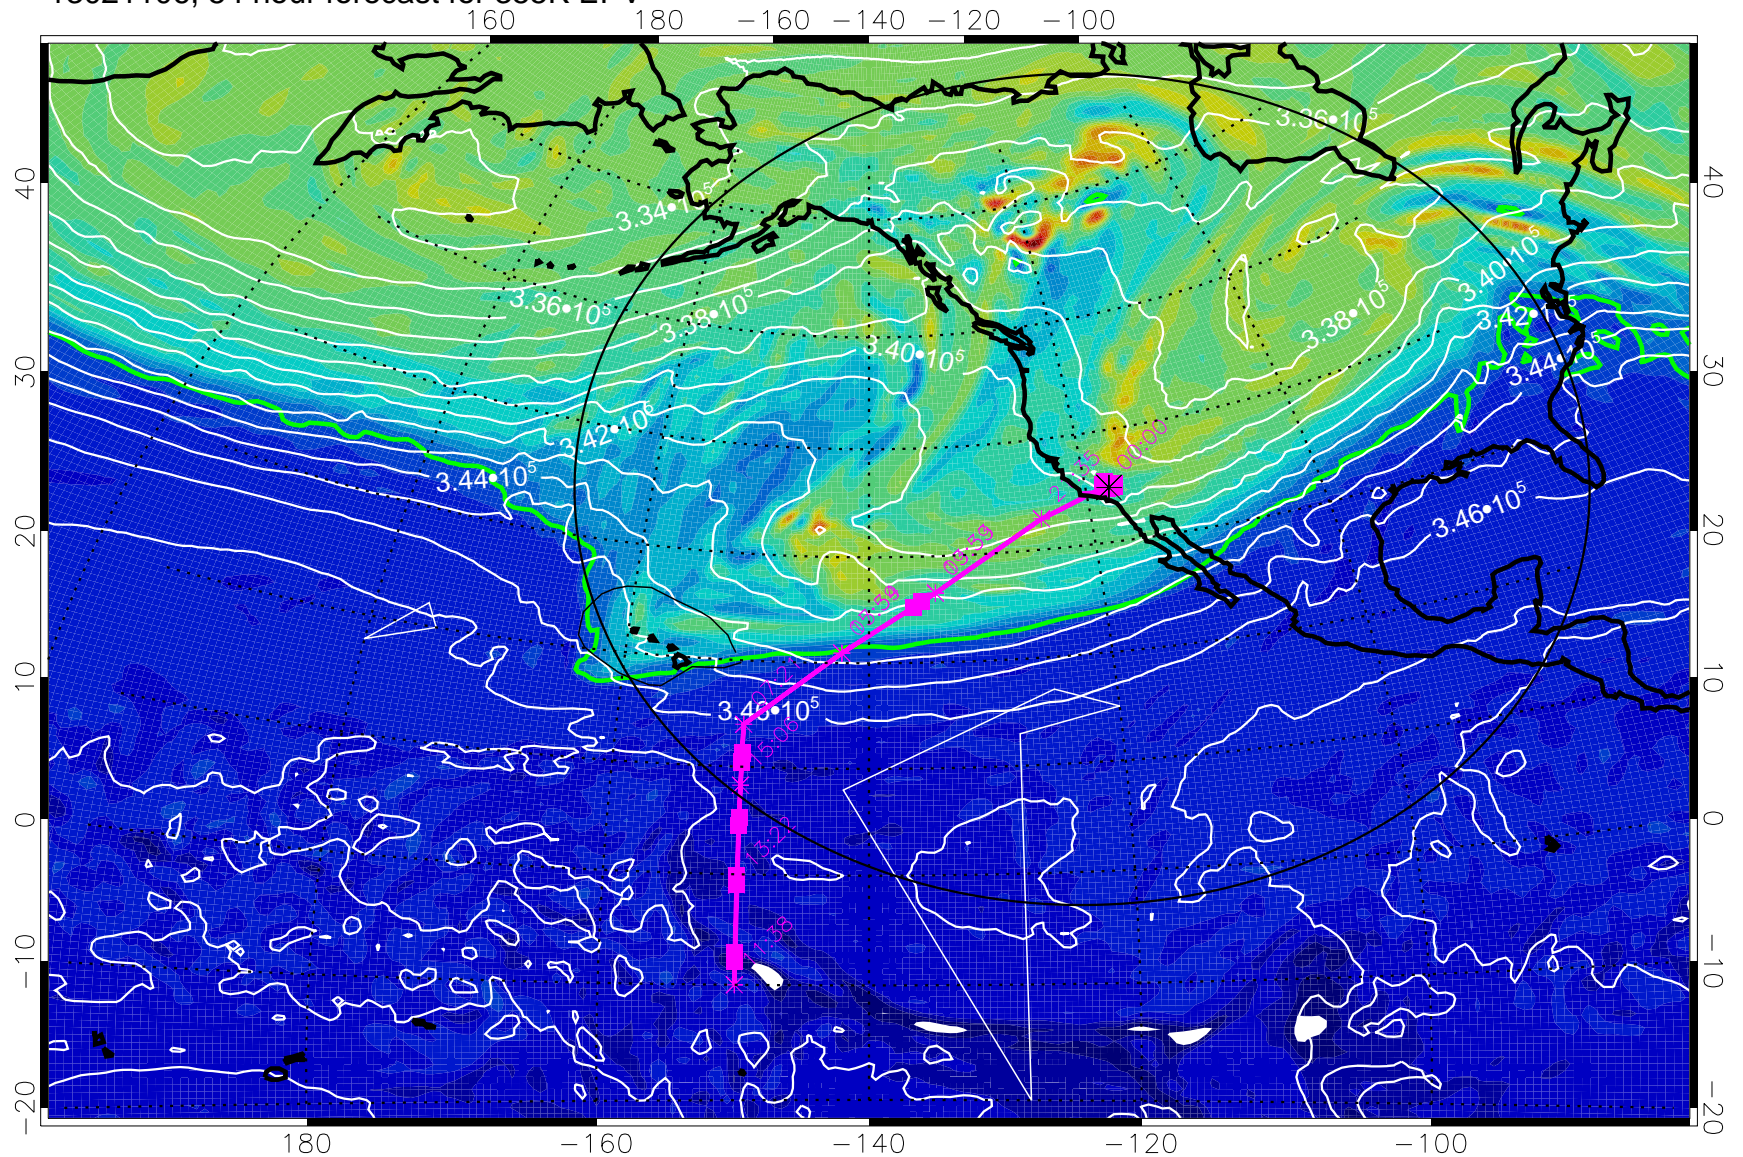

13021018, 42 hour forecast for 355K EPV

160 180 -160 -140 -120 -100

355K Montgomery Streamfunction, white
EPV Tropopause (2 PVU) Position
Range ring of 4055 km -- 13 hours GH round trip

13021100, 48 hour forecast for 355K EPV

355K Montgomery Streamfunction, white
EPV Tropopause (2 PVU) Position
Range ring of 4055 km -- 13 hours GH round trip

13021106, 54 hour forecast for 355K EPV

355K Montgomery Streamfunction, white
EPV Tropopause (2 PVU) Position
Range ring of 4055 km -- 13 hours GH round trip

13021112, 60 hour forecast for 355K EPV

0 $5.0 \cdot 10^{-6}$ $1.0 \cdot 10^{-5}$ $1.5 \cdot 10^{-5}$
PVU

355K Montgomery Streamfunction, white
EPV Tropopause (2 PVU) Position
Range ring of 4055 km -- 13 hours GH round trip

13021118, 66 hour forecast for 355K EPV

355K Montgomery Streamfunction, white
EPV Tropopause (2 PVU) Position
Range ring of 4055 km -- 13 hours GH round trip

13021200, 72 hour forecast for 355K EPV

355K Montgomery Streamfunction, white
EPV Tropopause (2 PVU) Position
Range ring of 4055 km -- 13 hours GH round trip