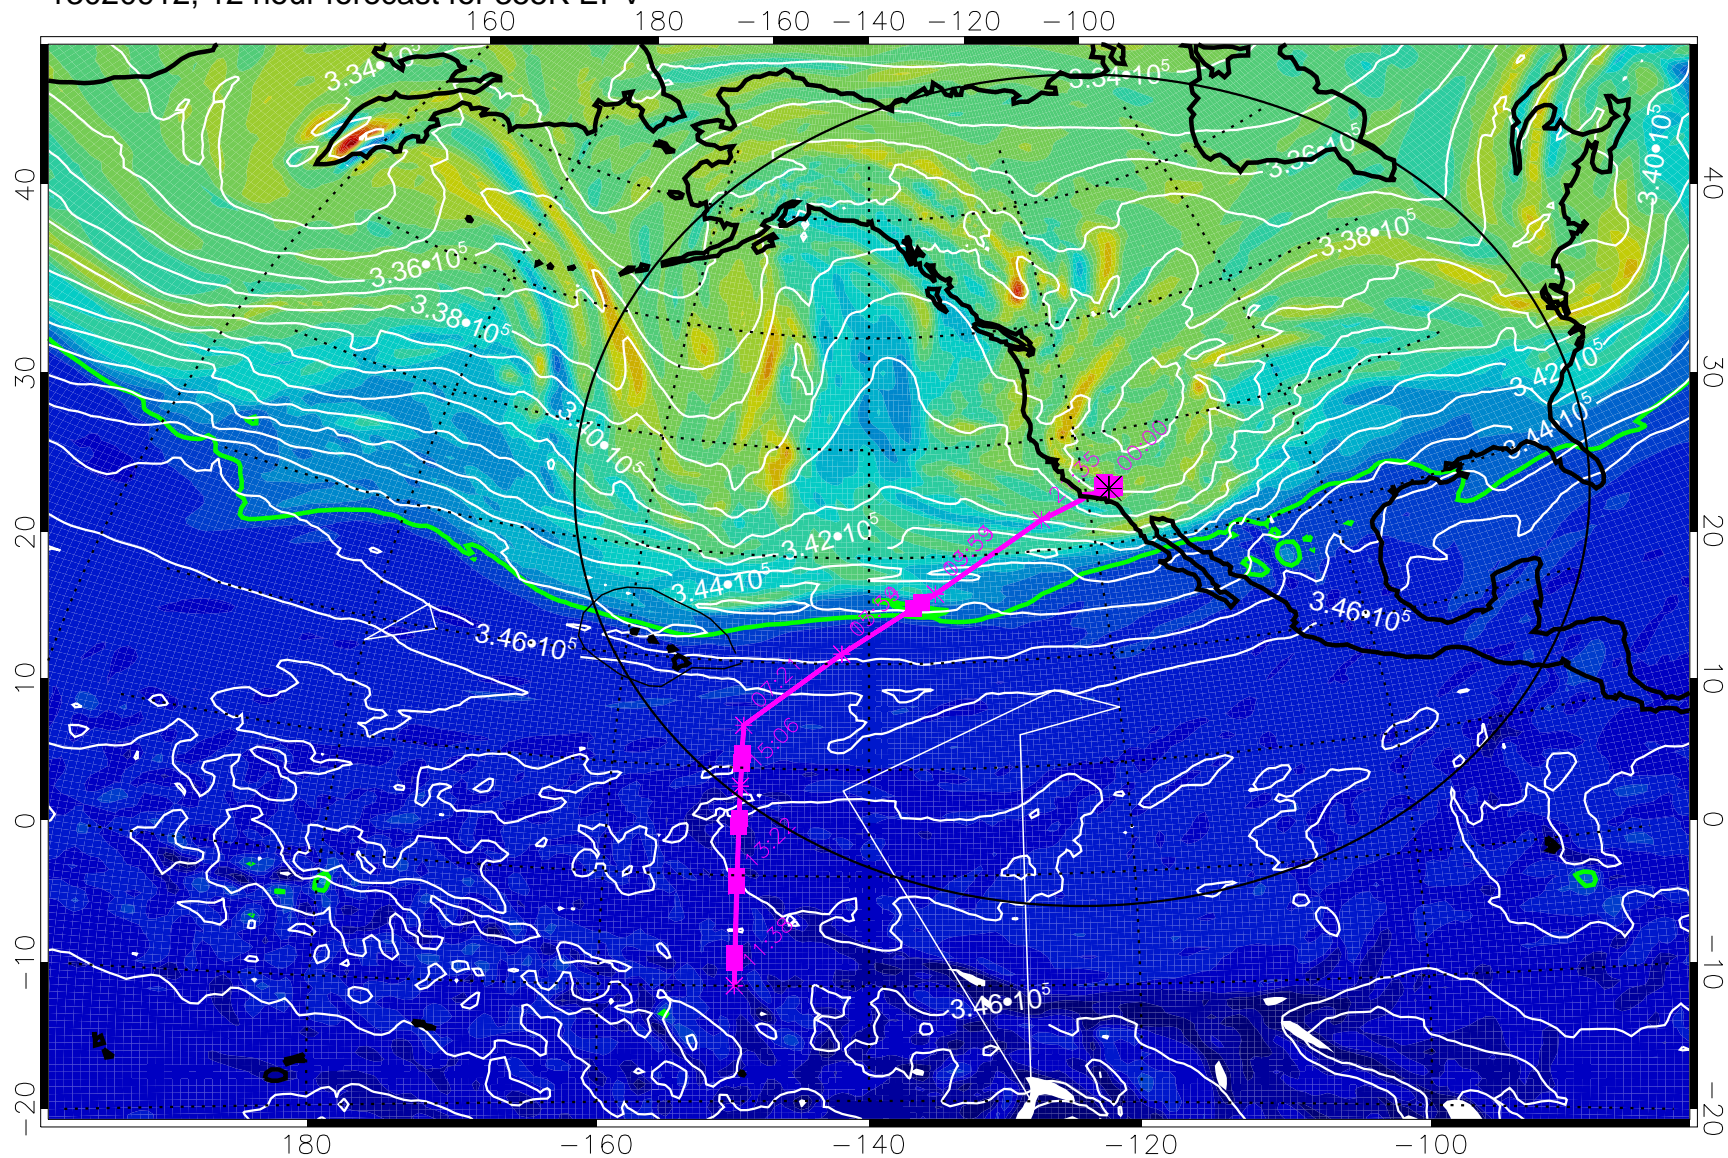

13020912, 12 hour forecast for 355K EPV

0 $5.0 \cdot 10^{-6}$ $1.0 \cdot 10^{-5}$ $1.5 \cdot 10^{-5}$
PVU

355K Montgomery Streamfunction, white
EPV Tropopause (2 PVU) Position
Range ring of 4055 km -- 13 hours GH round trip

13020918, 18 hour forecast for 355K EPV

0 $5.0 \cdot 10^{-6}$ $1.0 \cdot 10^{-5}$ $1.5 \cdot 10^{-5}$
PVU

355K Montgomery Streamfunction, white
EPV Tropopause (2 PVU) Position
Range ring of 4055 km -- 13 hours GH round trip

13021000, 24 hour forecast for 355K EPV

355K Montgomery Streamfunction, white
EPV Tropopause (2 PVU) Position
Range ring of 4055 km -- 13 hours GH round trip

13021006, 30 hour forecast for 355K EPV

PVU

355K Montgomery Streamfunction, white
EPV Tropopause (2 PVU) Position
Range ring of 4055 km -- 13 hours GH round trip

13021018, 42 hour forecast for 355K EPV

160 180 -160 -140 -120 -100

355K Montgomery Streamfunction, white
EPV Tropopause (2 PVU) Position
Range ring of 4055 km -- 13 hours GH round trip

13021100, 48 hour forecast for 355K EPV