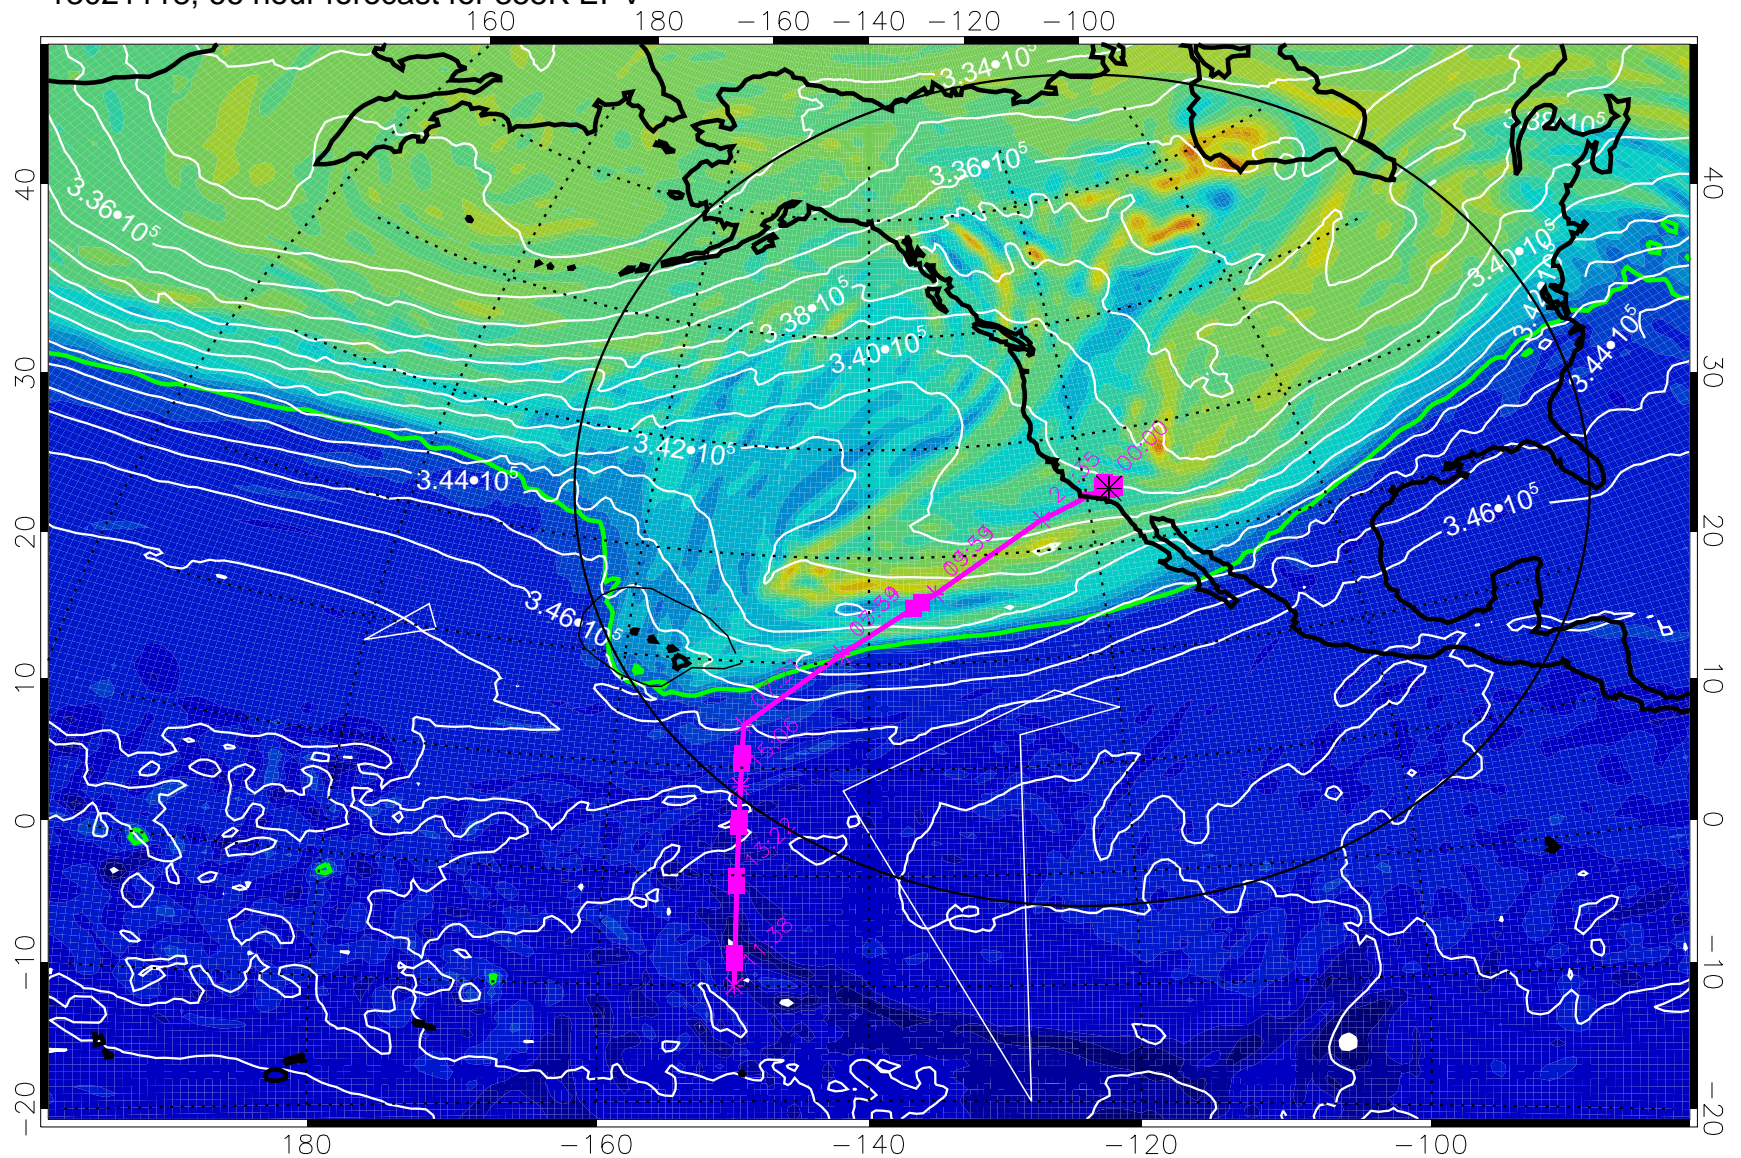

13021018, 42 hour forecast for 355K EPV

160 180 -160 -140 -120 -100

355K Montgomery Streamfunction, white
EPV Tropopause (2 PVU) Position
Range ring of 4055 km -- 13 hours GH round trip

13021100, 48 hour forecast for 355K EPV

355K Montgomery Streamfunction, white
EPV Tropopause (2 PVU) Position
Range ring of 4055 km -- 13 hours GH round trip

13021106, 54 hour forecast for 355K EPV

355K Montgomery Streamfunction, white
EPV Tropopause (2 PVU) Position
Range ring of 4055 km -- 13 hours GH round trip

13021112, 60 hour forecast for 355K EPV

0 $5.0 \cdot 10^{-6}$ $1.0 \cdot 10^{-5}$ $1.5 \cdot 10^{-5}$
PVU

355K Montgomery Streamfunction, white
EPV Tropopause (2 PVU) Position
Range ring of 4055 km -- 13 hours GH round trip

13021118, 66 hour forecast for 355K EPV

355K Montgomery Streamfunction, white
EPV Tropopause (2 PVU) Position
Range ring of 4055 km -- 13 hours GH round trip

13021200, 72 hour forecast for 355K EPV

355K Montgomery Streamfunction, white
EPV Tropopause (2 PVU) Position
Range ring of 4055 km -- 13 hours GH round trip