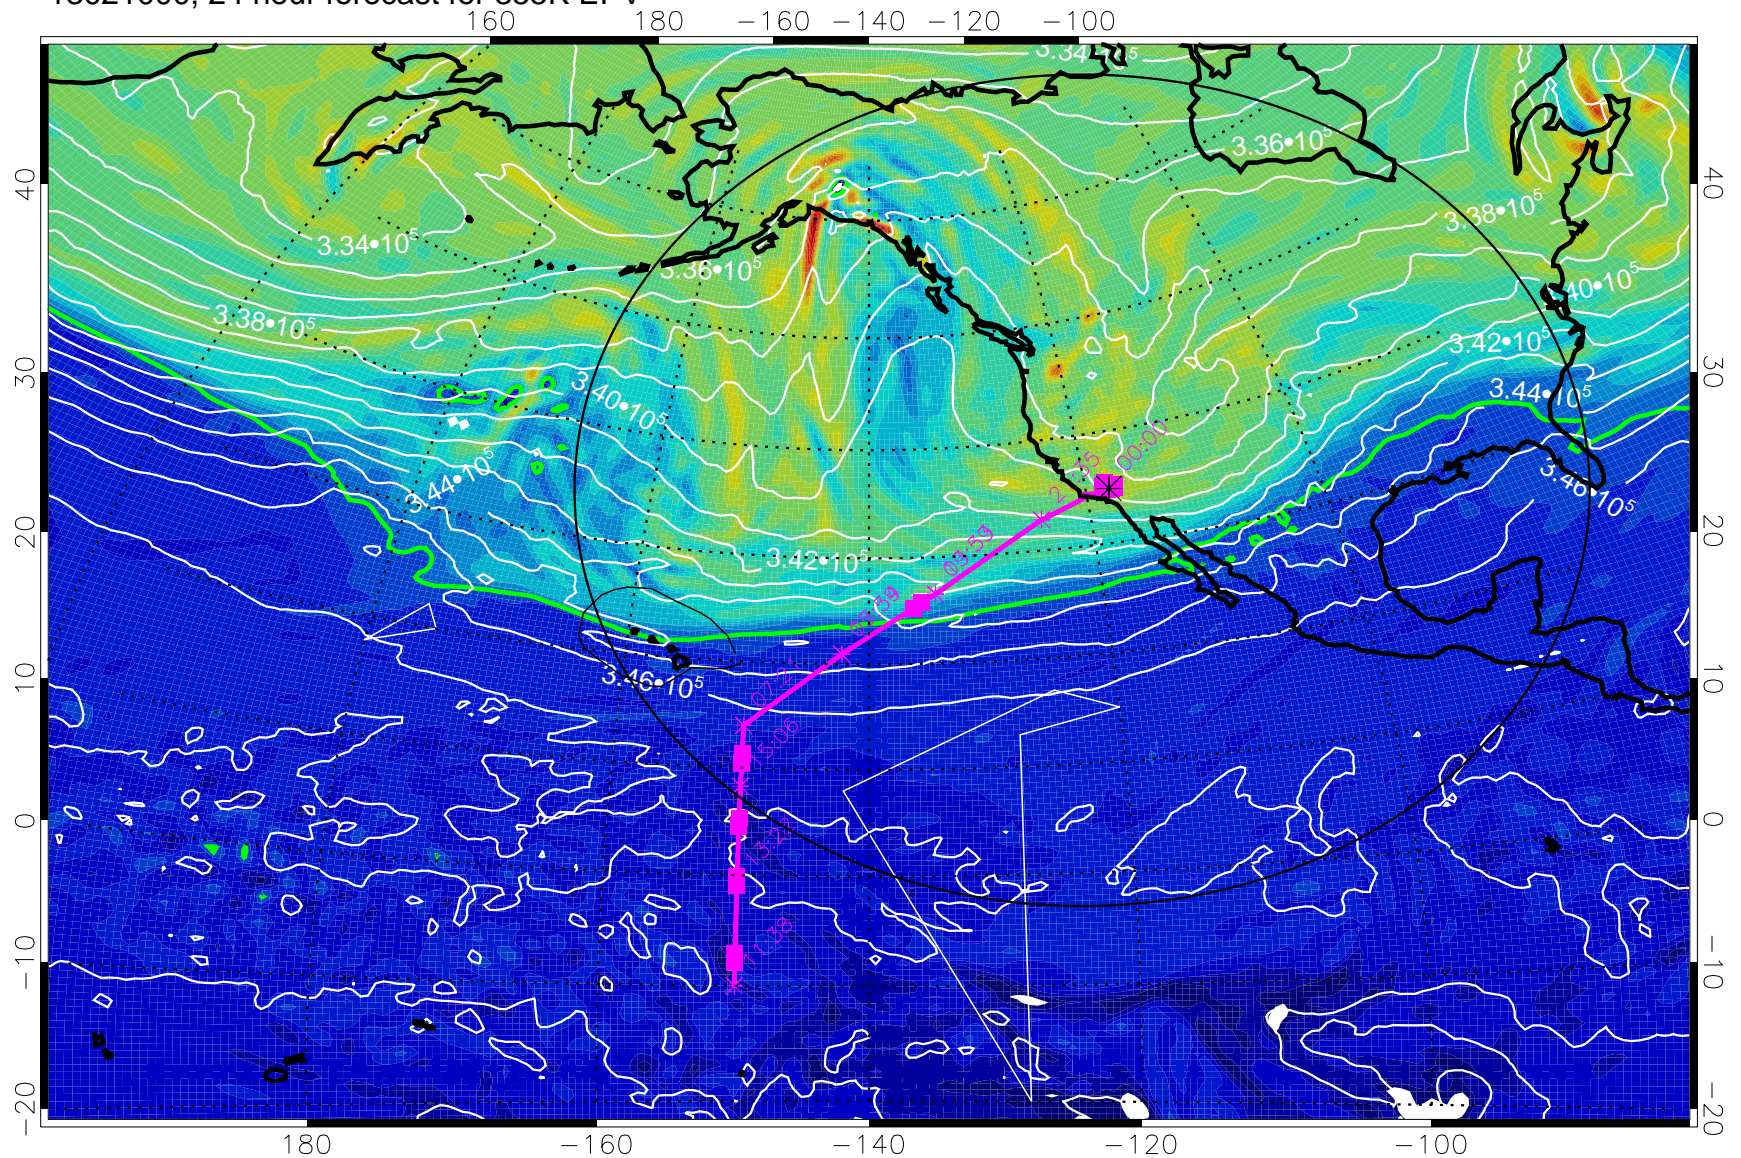

13020912, 12 hour forecast for 355K EPV

0 $5.0 \cdot 10^{-6}$ $1.0 \cdot 10^{-5}$ $1.5 \cdot 10^{-5}$
PVU

355K Montgomery Streamfunction, white
EPV Tropopause (2 PVU) Position
Range ring of 4055 km -- 13 hours GH round trip

13020918, 18 hour forecast for 355K EPV

0 $5.0 \cdot 10^{-6}$ $1.0 \cdot 10^{-5}$ $1.5 \cdot 10^{-5}$
PVU

355K Montgomery Streamfunction, white
EPV Tropopause (2 PVU) Position
Range ring of 4055 km -- 13 hours GH round trip

13021000, 24 hour forecast for 355K EPV

355K Montgomery Streamfunction, white
EPV Tropopause (2 PVU) Position
Range ring of 4055 km -- 13 hours GH round trip

13021006, 30 hour forecast for 355K EPV

PVU

355K Montgomery Streamfunction, white
EPV Tropopause (2 PVU) Position
Range ring of 4055 km -- 13 hours GH round trip

13021018, 42 hour forecast for 355K EPV

160 180 -160 -140 -120 -100

355K Montgomery Streamfunction, white
EPV Tropopause (2 PVU) Position
Range ring of 4055 km -- 13 hours GH round trip

13021100, 48 hour forecast for 355K EPV