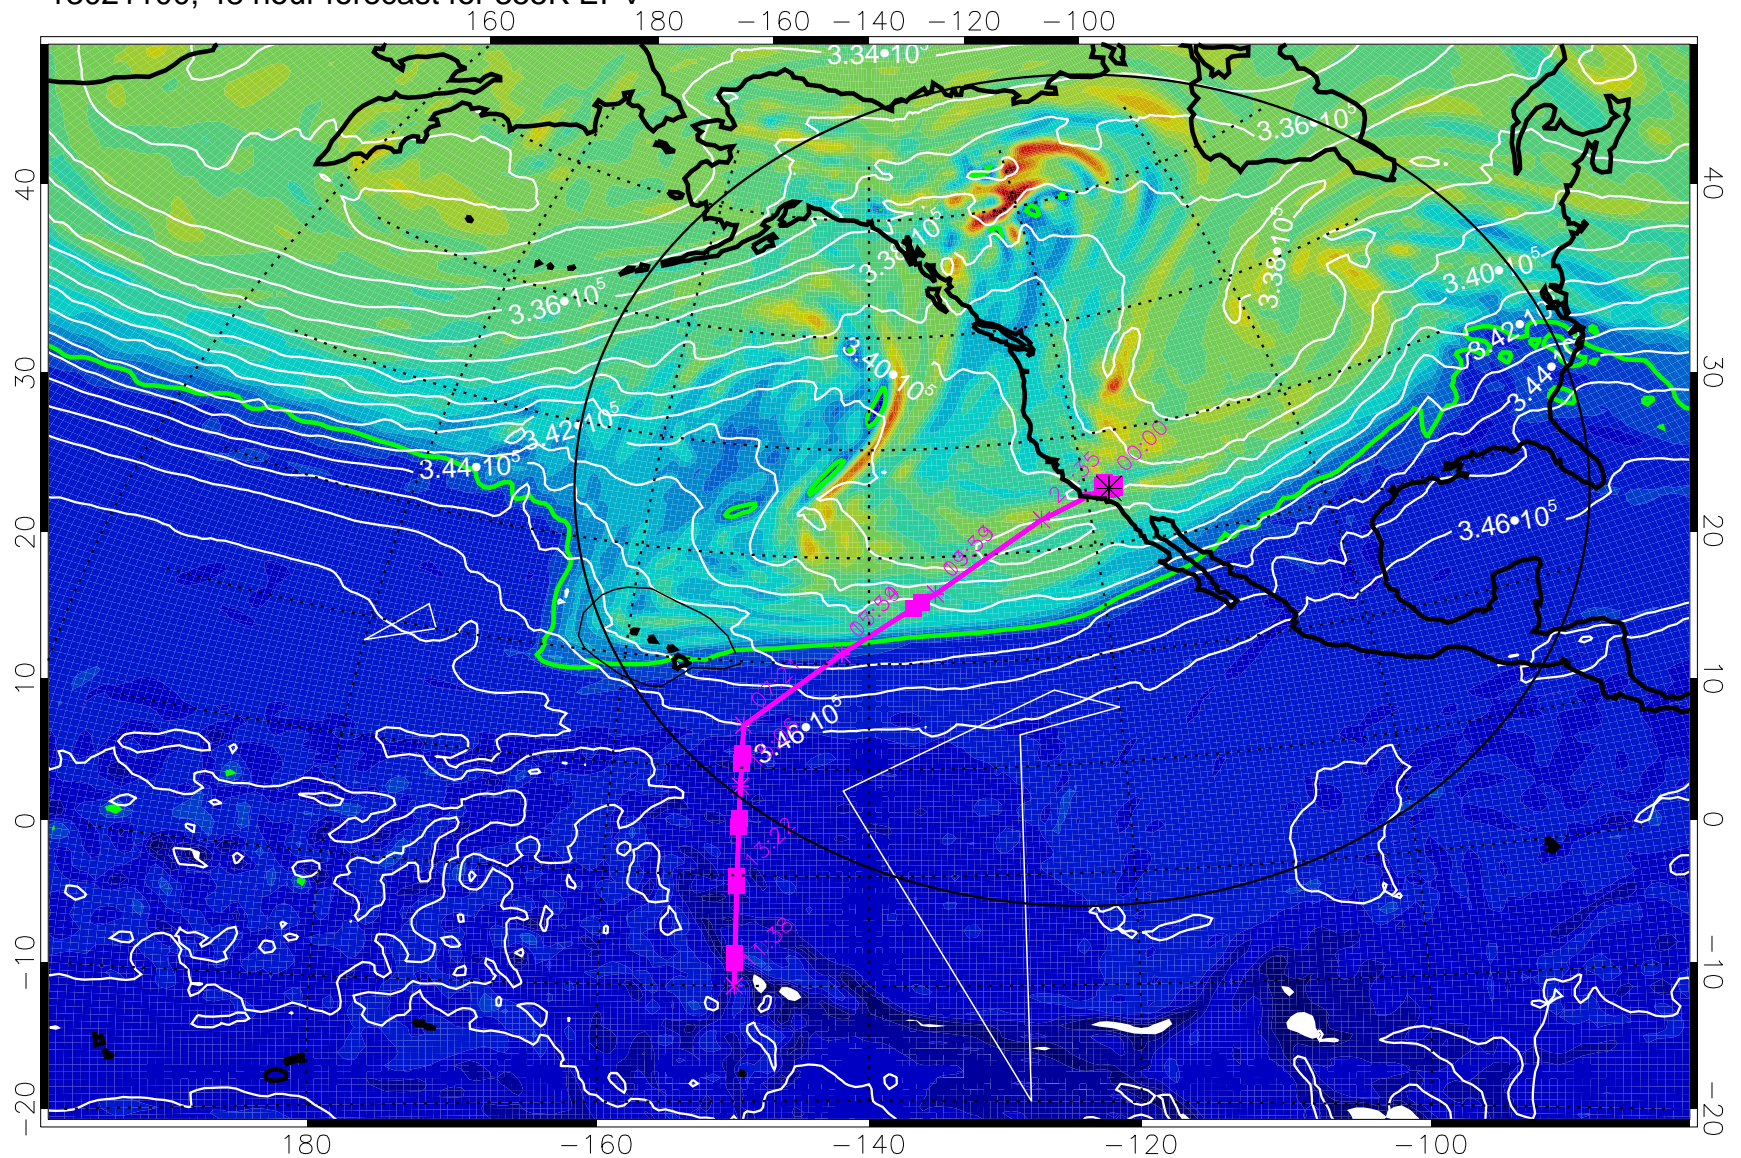

13021000, 24 hour forecast for 355K EPV

355K Montgomery Streamfunction, white
EPV Tropopause (2 PVU) Position
Range ring of 4055 km -- 13 hours GH round trip

13021006, 30 hour forecast for 355K EPV

PVU

355K Montgomery Streamfunction, white
EPV Tropopause (2 PVU) Position
Range ring of 4055 km -- 13 hours GH round trip

13021012, 36 hour forecast for 355K EPV

0 $5.0 \cdot 10^{-6}$ $1.0 \cdot 10^{-5}$ $1.5 \cdot 10^{-5}$
PVU

355K Montgomery Streamfunction, white
EPV Tropopause (2 PVU) Position
Range ring of 4055 km -- 13 hours GH round trip

13021018, 42 hour forecast for 355K EPV

160 180 -160 -140 -120 -100

355K Montgomery Streamfunction, white
EPV Tropopause (2 PVU) Position
Range ring of 4055 km -- 13 hours GH round trip

13021100, 48 hour forecast for 355K EPV

355K Montgomery Streamfunction, white
EPV Tropopause (2 PVU) Position
Range ring of 4055 km -- 13 hours GH round trip

13021106, 54 hour forecast for 355K EPV

355K Montgomery Streamfunction, white
EPV Tropopause (2 PVU) Position
Range ring of 4055 km -- 13 hours GH round trip