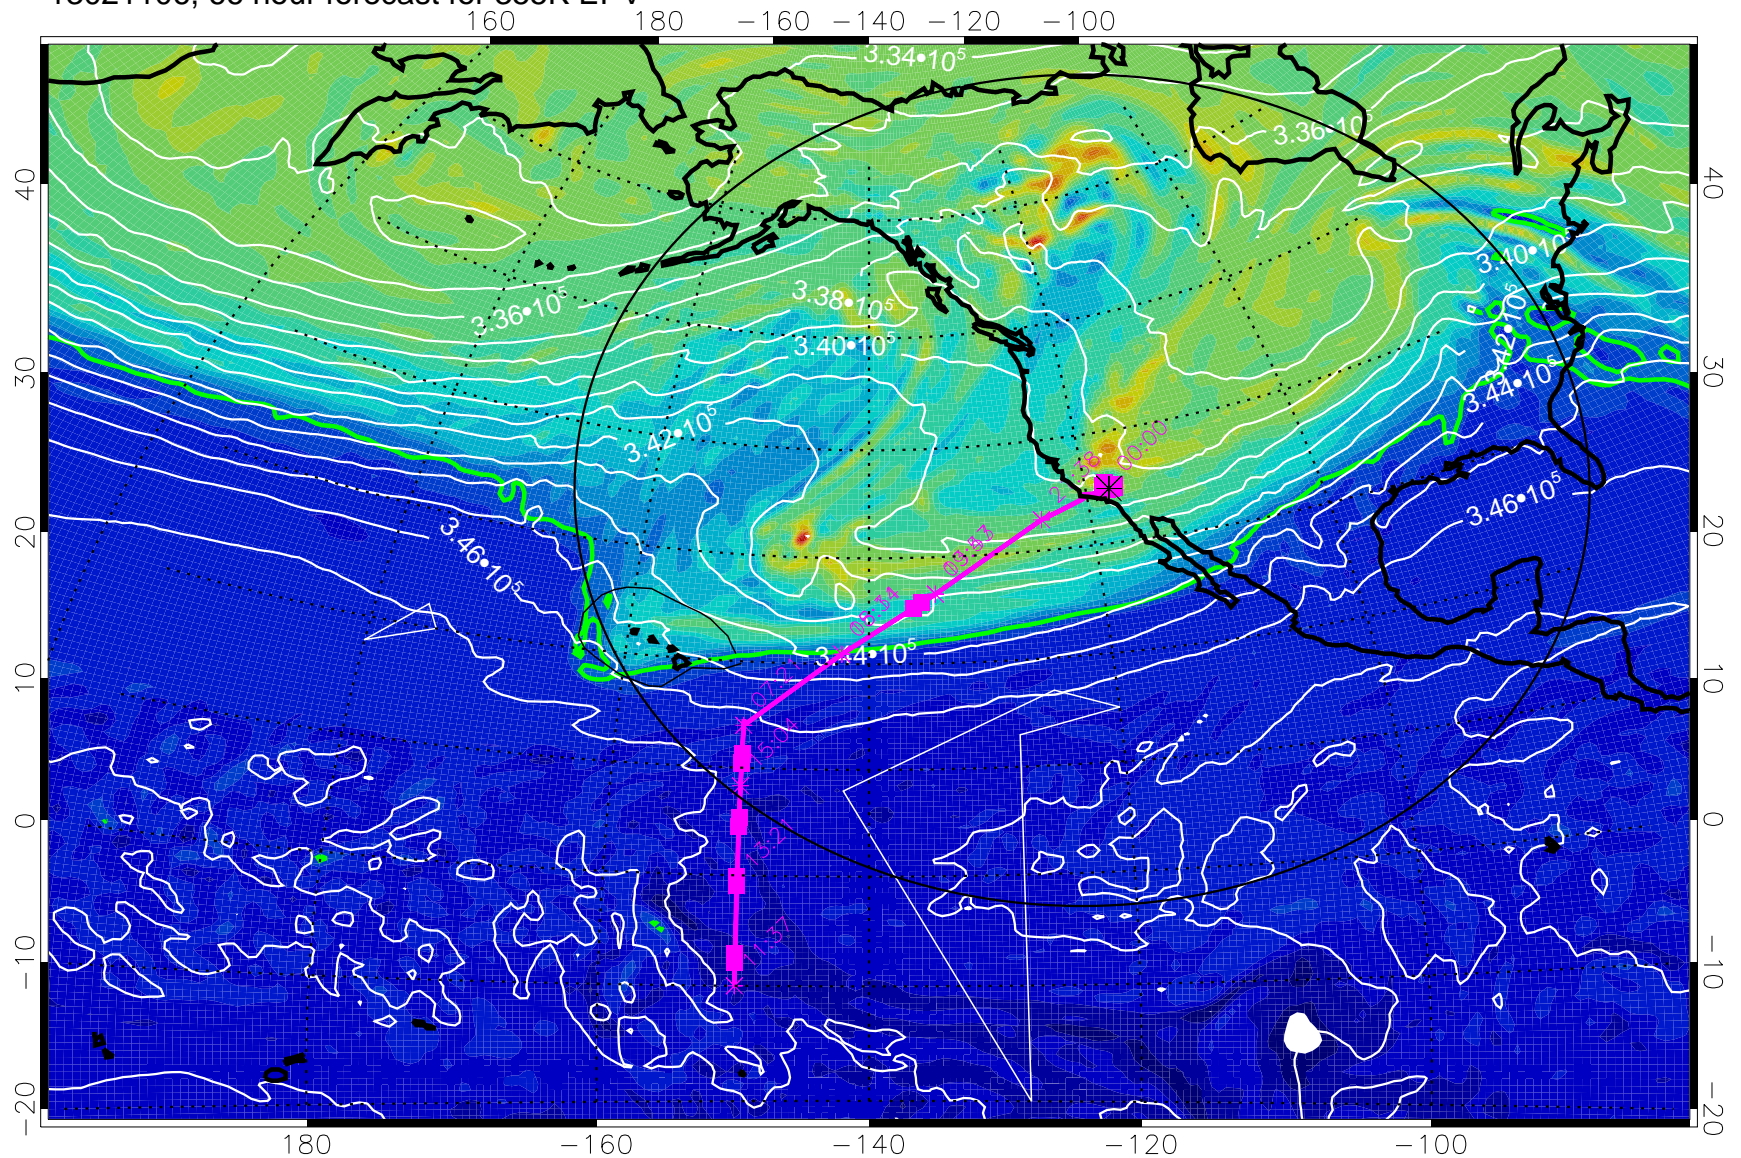

13021006, 42 hour forecast for 355K EPV

0 $5.0 \cdot 10^{-6}$ $1.0 \cdot 10^{-5}$ $1.5 \cdot 10^{-5}$
PVU

355K Montgomery Streamfunction, white
EPV Tropopause (2 PVU) Position
Range ring of 4055 km -- 13 hours GH round trip

13021012, 48 hour forecast for 355K EPV

355K Montgomery Streamfunction, white
EPV Tropopause (2 PVU) Position
Range ring of 4055 km -- 13 hours GH round trip

13021018, 54 hour forecast for 355K EPV

0 $5.0 \cdot 10^{-6}$ $1.0 \cdot 10^{-5}$ $1.5 \cdot 10^{-5}$
PVU

355K Montgomery Streamfunction, white
EPV Tropopause (2 PVU) Position
Range ring of 4055 km -- 13 hours GH round trip

13021100, 60 hour forecast for 355K EPV

355K Montgomery Streamfunction, white
EPV Tropopause (2 PVU) Position
Range ring of 4055 km -- 13 hours GH round trip

13021106, 66 hour forecast for 355K EPV

355K Montgomery Streamfunction, white
EPV Tropopause (2 PVU) Position
Range ring of 4055 km -- 13 hours GH round trip

13021112, 72 hour forecast for 355K EPV

0 $5.0 \cdot 10^{-6}$ $1.0 \cdot 10^{-5}$ $1.5 \cdot 10^5$
PVU