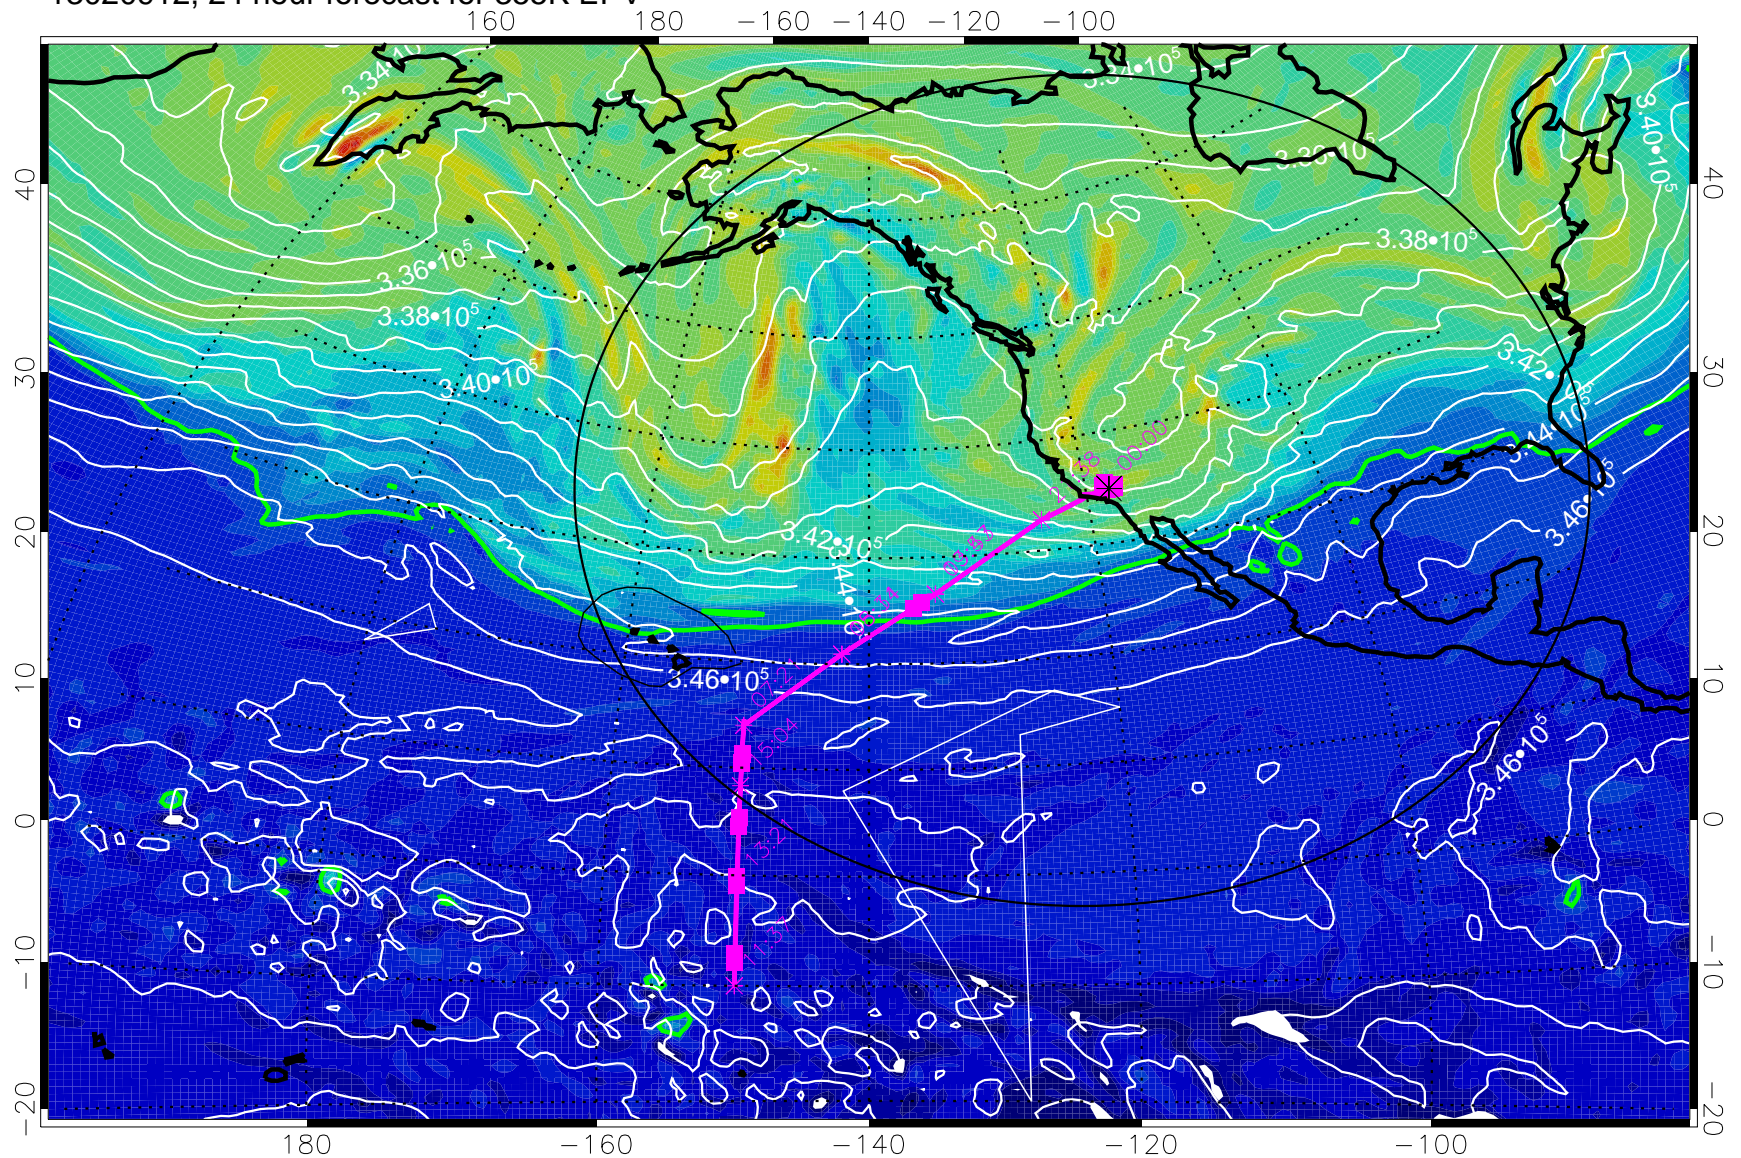

13020818, 6 hour forecast for 355K EPV

160 180 -160 -140 -120 -100

0 5.0•10⁻⁶ 1.0•10⁻⁵ 1.5•10⁻⁵
PVU

355K Montgomery Streamfunction, white
EPV Tropopause (2 PVU) Position
Range ring of 4055 km -- 13 hours GH round trip

13020900, 12 hour forecast for 355K EPV

355K Montgomery Streamfunction, white
EPV Tropopause (2 PVU) Position
Range ring of 4055 km -- 13 hours GH round trip

13020906, 18 hour forecast for 355K EPV

355K Montgomery Streamfunction, white
EPV Tropopause (2 PVU) Position
Range ring of 4055 km -- 13 hours GH round trip

13020912, 24 hour forecast for 355K EPV

355K Montgomery Streamfunction, white
EPV Tropopause (2 PVU) Position
Range ring of 4055 km -- 13 hours GH round trip

13020918, 30 hour forecast for 355K EPV

355K Montgomery Streamfunction, white
EPV Tropopause (2 PVU) Position
Range ring of 4055 km -- 13 hours GH round trip

13021000, 36 hour forecast for 355K EPV

0 $5.0 \cdot 10^{-6}$ $1.0 \cdot 10^{-5}$ $1.5 \cdot 10^{-5}$
PVU

355K Montgomery Streamfunction, white
EPV Tropopause (2 PVU) Position
Range ring of 4055 km -- 13 hours GH round trip