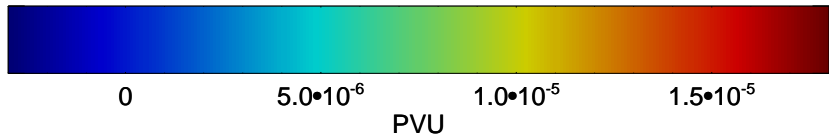

13021012, 48 hour forecast for 355K EPV

355K Montgomery Streamfunction, white
EPV Tropopause (2 PVU) Position
Range ring of 4055 km -- 13 hours GH round trip