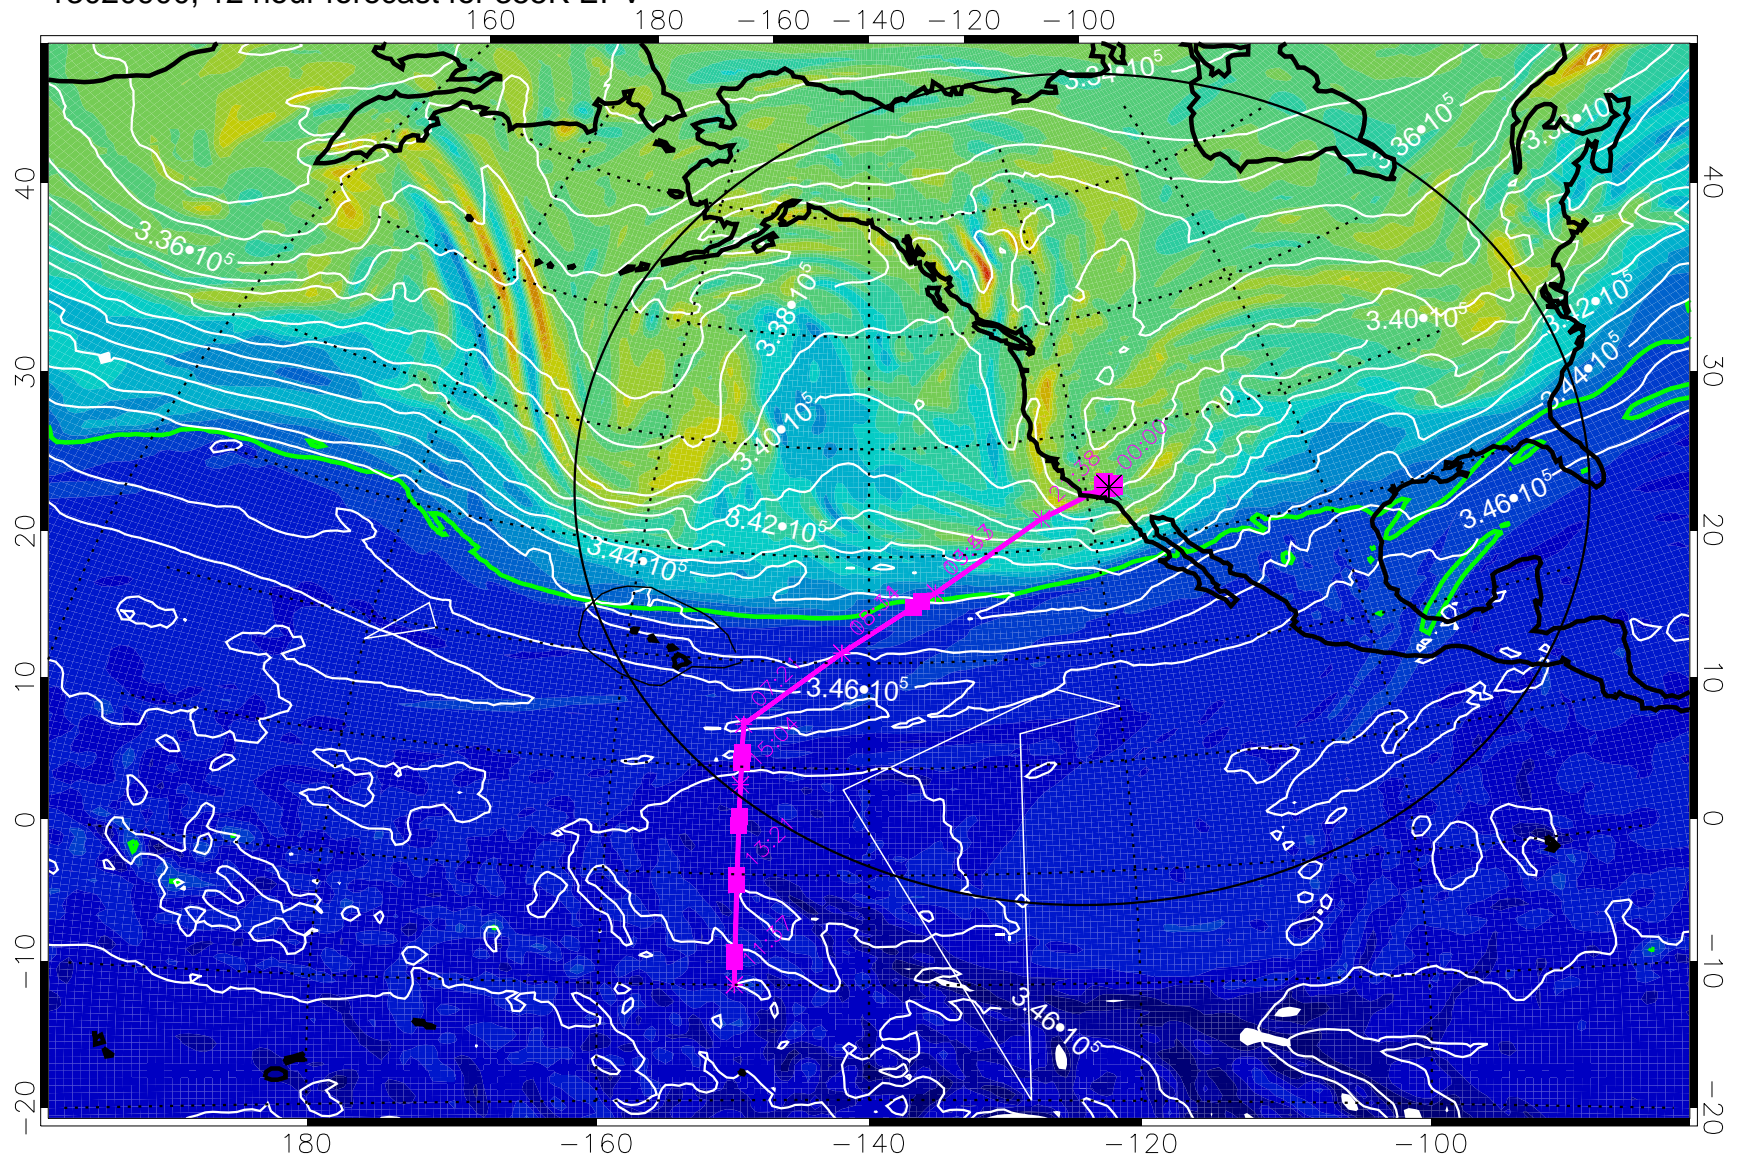

13020818, 6 hour forecast for 355K EPV

160 180 -160 -140 -120 -100

0 5.0•10⁻⁶ 1.0•10⁻⁵ 1.5•10⁻⁵
PVU

355K Montgomery Streamfunction, white
EPV Tropopause (2 PVU) Position
Range ring of 4055 km -- 13 hours GH round trip

13020900, 12 hour forecast for 355K EPV

355K Montgomery Streamfunction, white
EPV Tropopause (2 PVU) Position
Range ring of 4055 km -- 13 hours GH round trip

13020906, 18 hour forecast for 355K EPV

355K Montgomery Streamfunction, white
EPV Tropopause (2 PVU) Position
Range ring of 4055 km -- 13 hours GH round trip

13020912, 24 hour forecast for 355K EPV

355K Montgomery Streamfunction, white
EPV Tropopause (2 PVU) Position
Range ring of 4055 km -- 13 hours GH round trip

13020918, 30 hour forecast for 355K EPV

355K Montgomery Streamfunction, white
EPV Tropopause (2 PVU) Position
Range ring of 4055 km -- 13 hours GH round trip

355K Montgomery Streamfunction, white
EPV Tropopause (2 PVU) Position
Range ring of 4055 km -- 13 hours GH round trip

13021100, 60 hour forecast for 355K EPV

355K Montgomery Streamfunction, white
EPV Tropopause (2 PVU) Position
Range ring of 4055 km -- 13 hours GH round trip