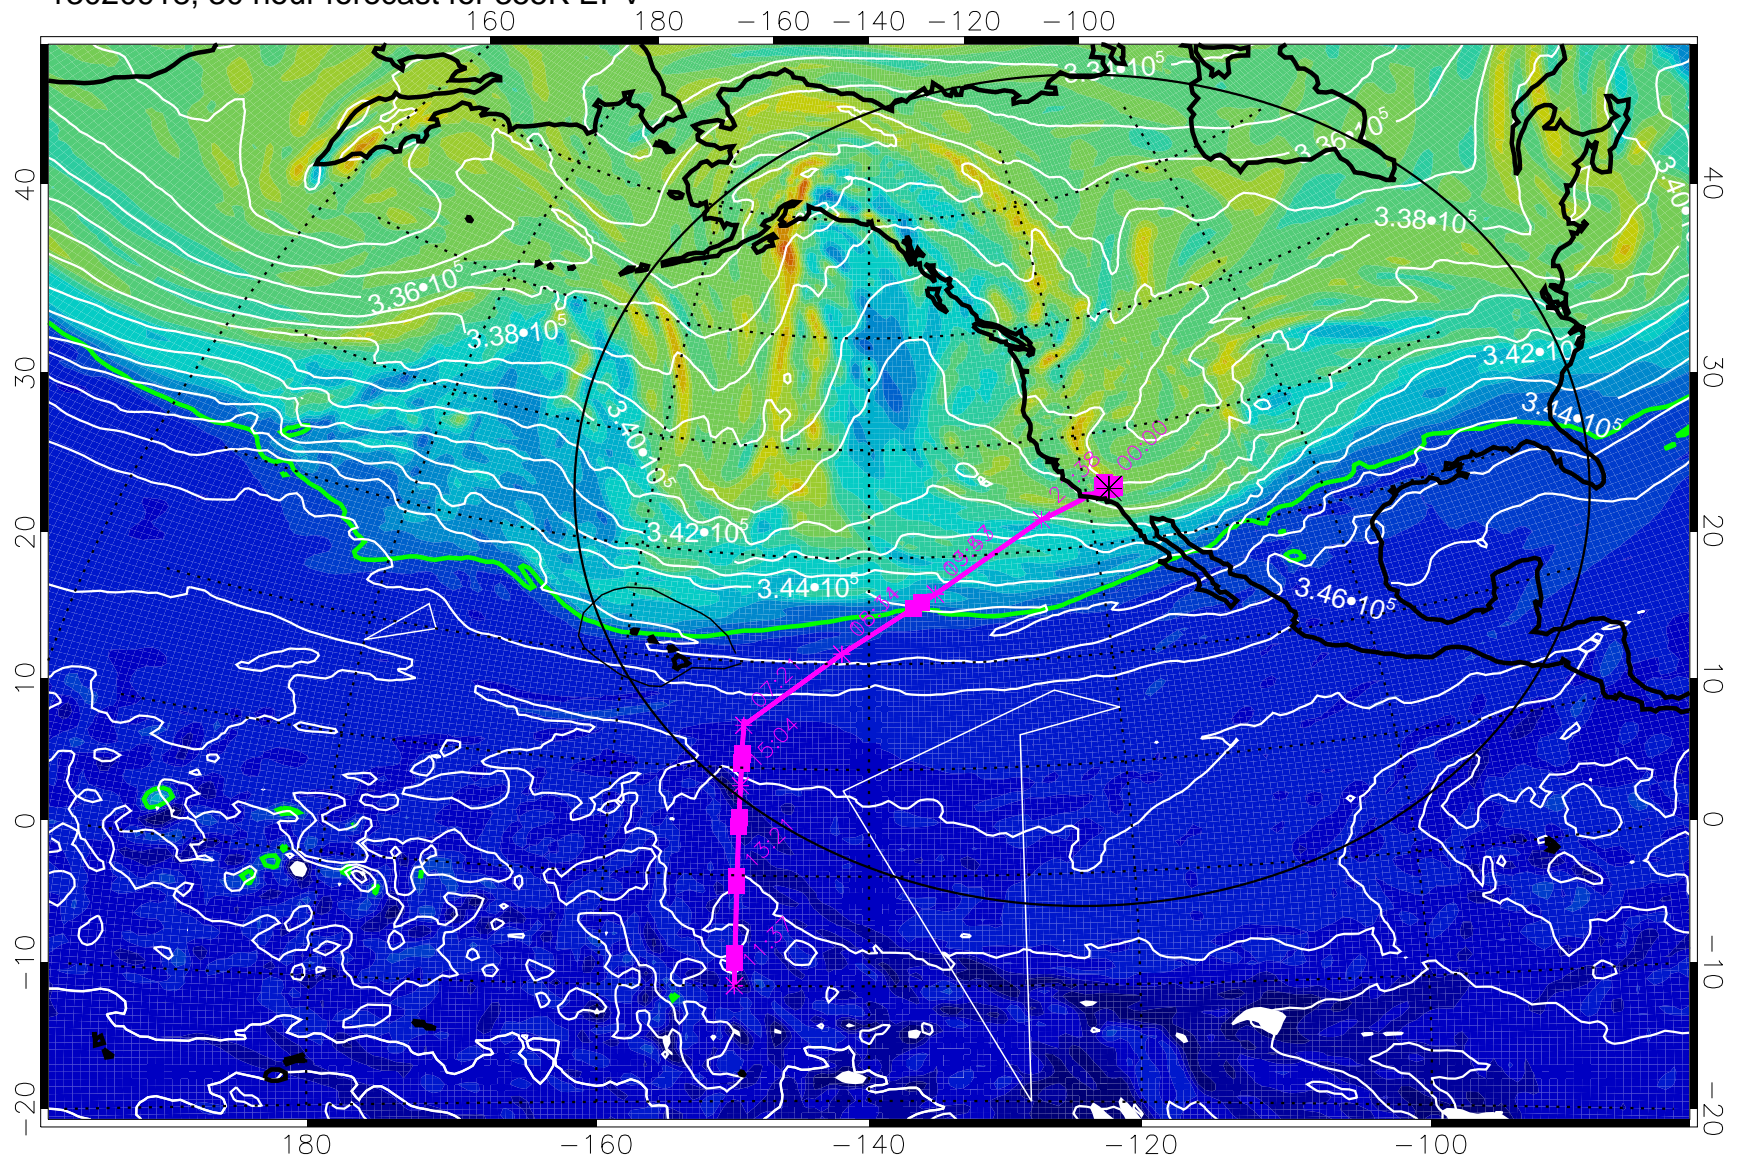

13020818, 6 hour forecast for 355K EPV

160 180 -160 -140 -120 -100

0 5.0•10⁻⁶ 1.0•10⁻⁵ 1.5•10⁻⁵
PVU

355K Montgomery Streamfunction, white
EPV Tropopause (2 PVU) Position
Range ring of 4055 km -- 13 hours GH round trip

13020900, 12 hour forecast for 355K EPV

355K Montgomery Streamfunction, white
EPV Tropopause (2 PVU) Position
Range ring of 4055 km -- 13 hours GH round trip

13020906, 18 hour forecast for 355K EPV

355K Montgomery Streamfunction, white
EPV Tropopause (2 PVU) Position
Range ring of 4055 km -- 13 hours GH round trip

13020912, 24 hour forecast for 355K EPV

355K Montgomery Streamfunction, white
EPV Tropopause (2 PVU) Position
Range ring of 4055 km -- 13 hours GH round trip

13020918, 30 hour forecast for 355K EPV

355K Montgomery Streamfunction, white
EPV Tropopause (2 PVU) Position
Range ring of 4055 km -- 13 hours GH round trip

13021000, 36 hour forecast for 355K EPV

0 $5.0 \cdot 10^{-6}$ $1.0 \cdot 10^{-5}$ $1.5 \cdot 10^{-5}$
PVU

355K Montgomery Streamfunction, white
EPV Tropopause (2 PVU) Position
Range ring of 4055 km -- 13 hours GH round trip