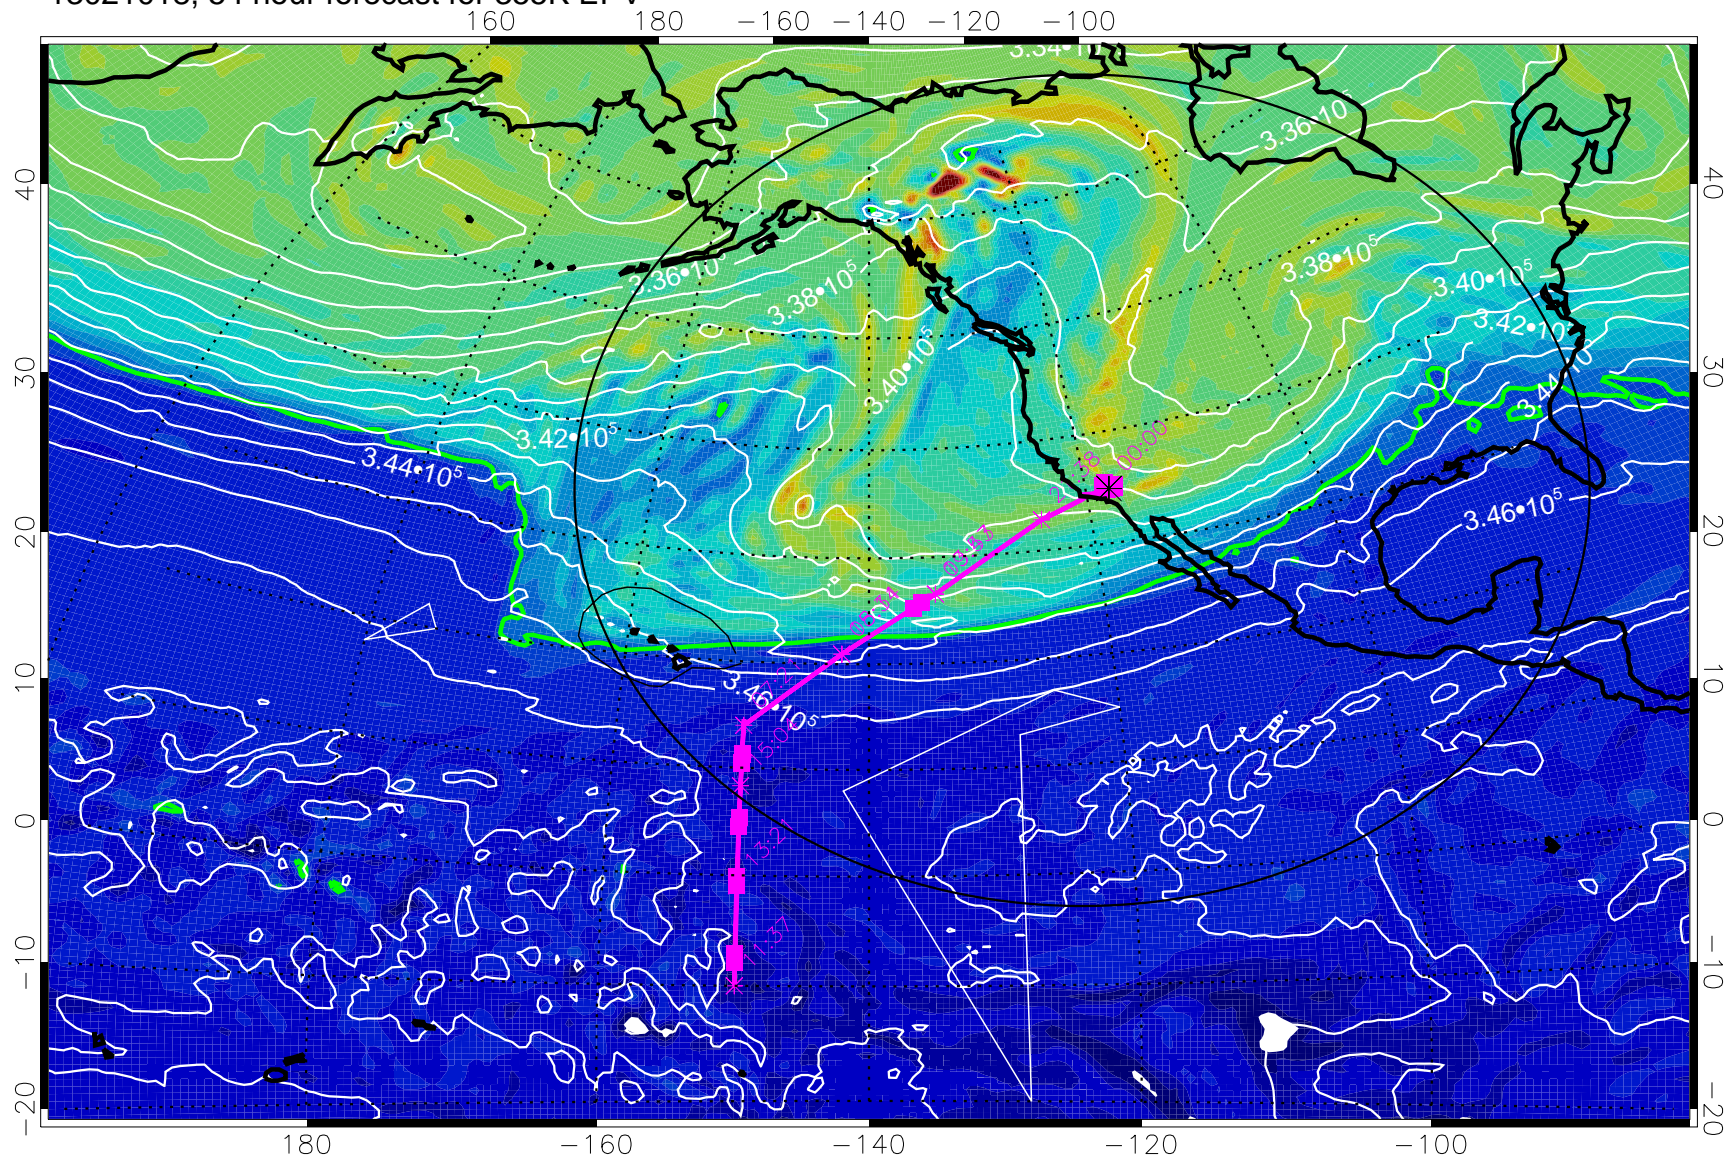

13021006, 42 hour forecast for 355K EPV

0 $5.0 \cdot 10^{-6}$ $1.0 \cdot 10^{-5}$ $1.5 \cdot 10^{-5}$
PVU

355K Montgomery Streamfunction, white
EPV Tropopause (2 PVU) Position
Range ring of 4055 km -- 13 hours GH round trip

13021012, 48 hour forecast for 355K EPV

355K Montgomery Streamfunction, white
EPV Tropopause (2 PVU) Position
Range ring of 4055 km -- 13 hours GH round trip

13021018, 54 hour forecast for 355K EPV

0 $5.0 \cdot 10^{-6}$ $1.0 \cdot 10^{-5}$ $1.5 \cdot 10^{-5}$
PVU

355K Montgomery Streamfunction, white
EPV Tropopause (2 PVU) Position
Range ring of 4055 km -- 13 hours GH round trip

13021100, 60 hour forecast for 355K EPV

355K Montgomery Streamfunction, white
EPV Tropopause (2 PVU) Position
Range ring of 4055 km -- 13 hours GH round trip

13021106, 66 hour forecast for 355K EPV

355K Montgomery Streamfunction, white
EPV Tropopause (2 PVU) Position
Range ring of 4055 km -- 13 hours GH round trip

13021112, 72 hour forecast for 355K EPV

0 $5.0 \cdot 10^{-6}$ $1.0 \cdot 10^{-5}$ $1.5 \cdot 10^5$
PVU