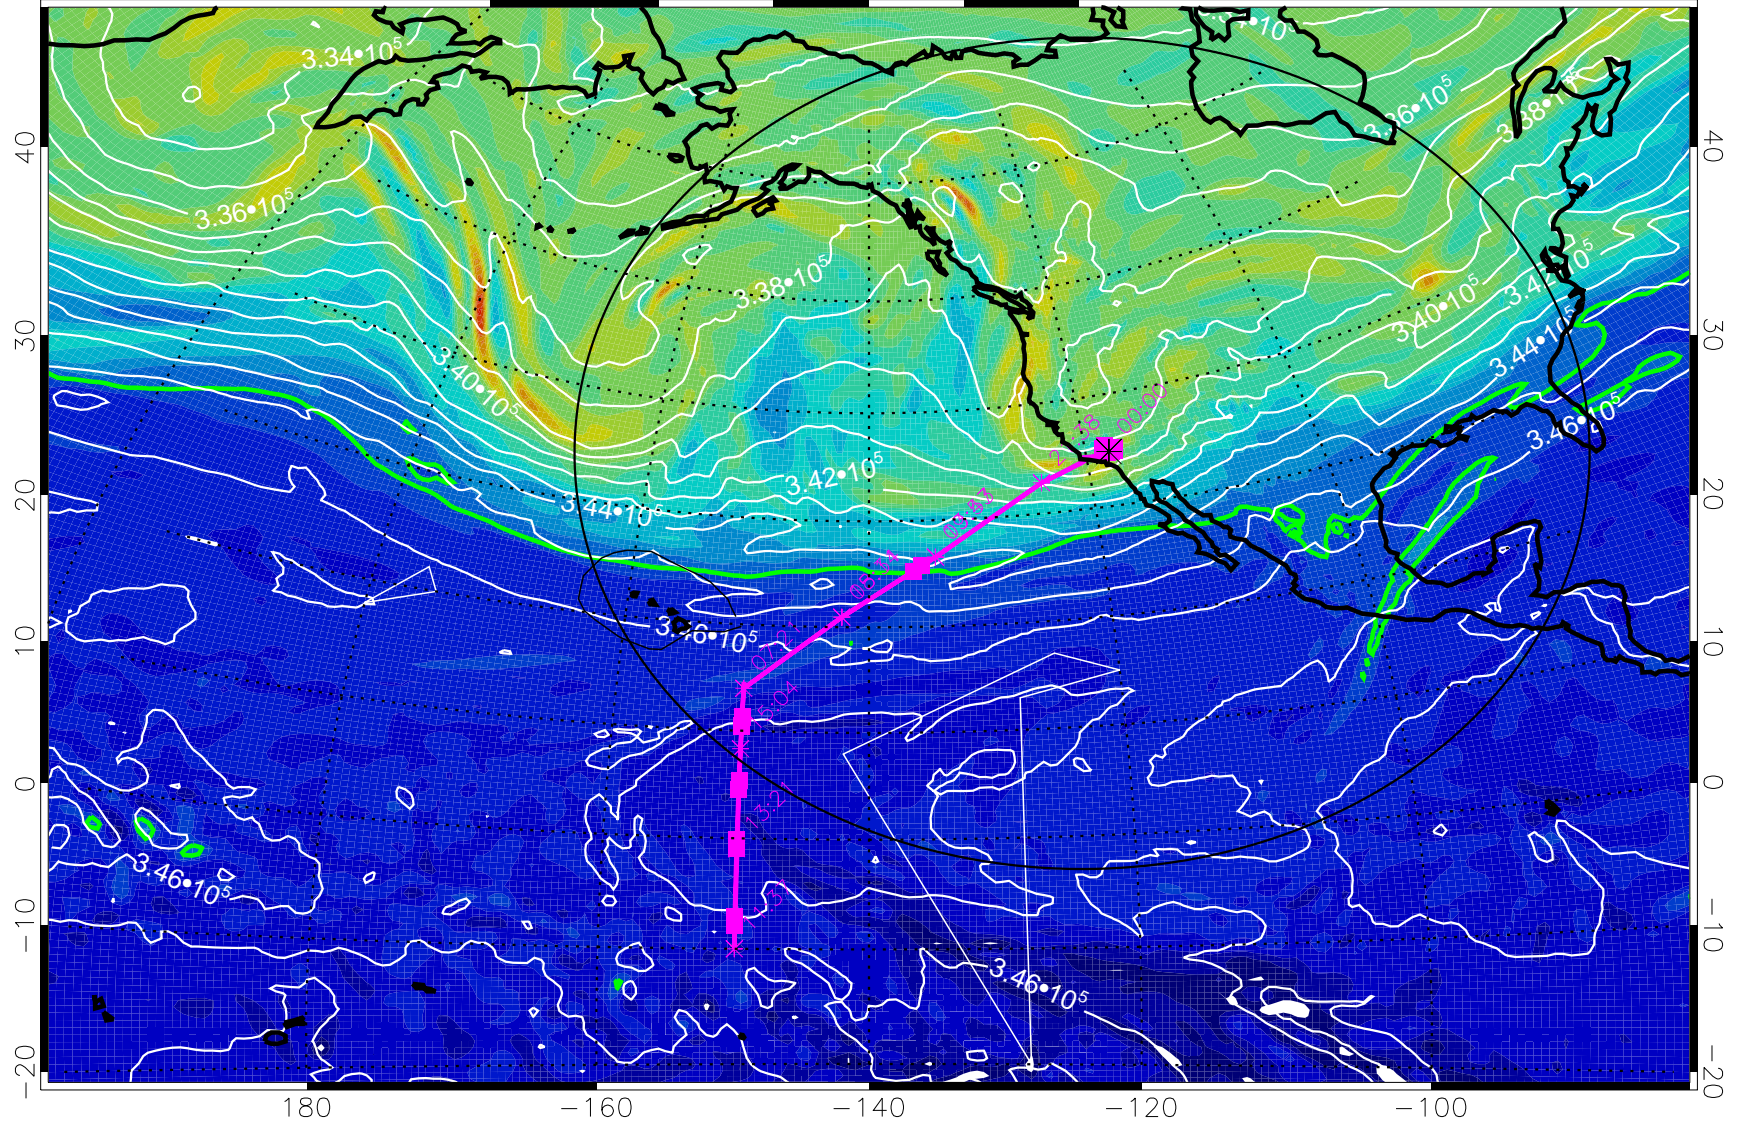

13020818, 6 hour forecast for 355K EPV

160 180 -160 -140 -120 -100

0 5.0•10⁻⁶ 1.0•10⁻⁵ 1.5•10⁻⁵
PVU

355K Montgomery Streamfunction, white
EPV Tropopause (2 PVU) Position
Range ring of 4055 km -- 13 hours GH round trip

13020900, 12 hour forecast for 355K EPV

355K Montgomery Streamfunction, white
EPV Tropopause (2 PVU) Position
Range ring of 4055 km -- 13 hours GH round trip

13020906, 18 hour forecast for 355K EPV

355K Montgomery Streamfunction, white
EPV Tropopause (2 PVU) Position
Range ring of 4055 km -- 13 hours GH round trip

13020912, 24 hour forecast for 355K EPV

355K Montgomery Streamfunction, white
EPV Tropopause (2 PVU) Position
Range ring of 4055 km -- 13 hours GH round trip

13020918, 30 hour forecast for 355K EPV

355K Montgomery Streamfunction, white
EPV Tropopause (2 PVU) Position
Range ring of 4055 km -- 13 hours GH round trip

13021000, 36 hour forecast for 355K EPV

0 $5.0 \cdot 10^{-6}$ $1.0 \cdot 10^{-5}$ $1.5 \cdot 10^{-5}$
PVU

355K Montgomery Streamfunction, white
EPV Tropopause (2 PVU) Position
Range ring of 4055 km -- 13 hours GH round trip