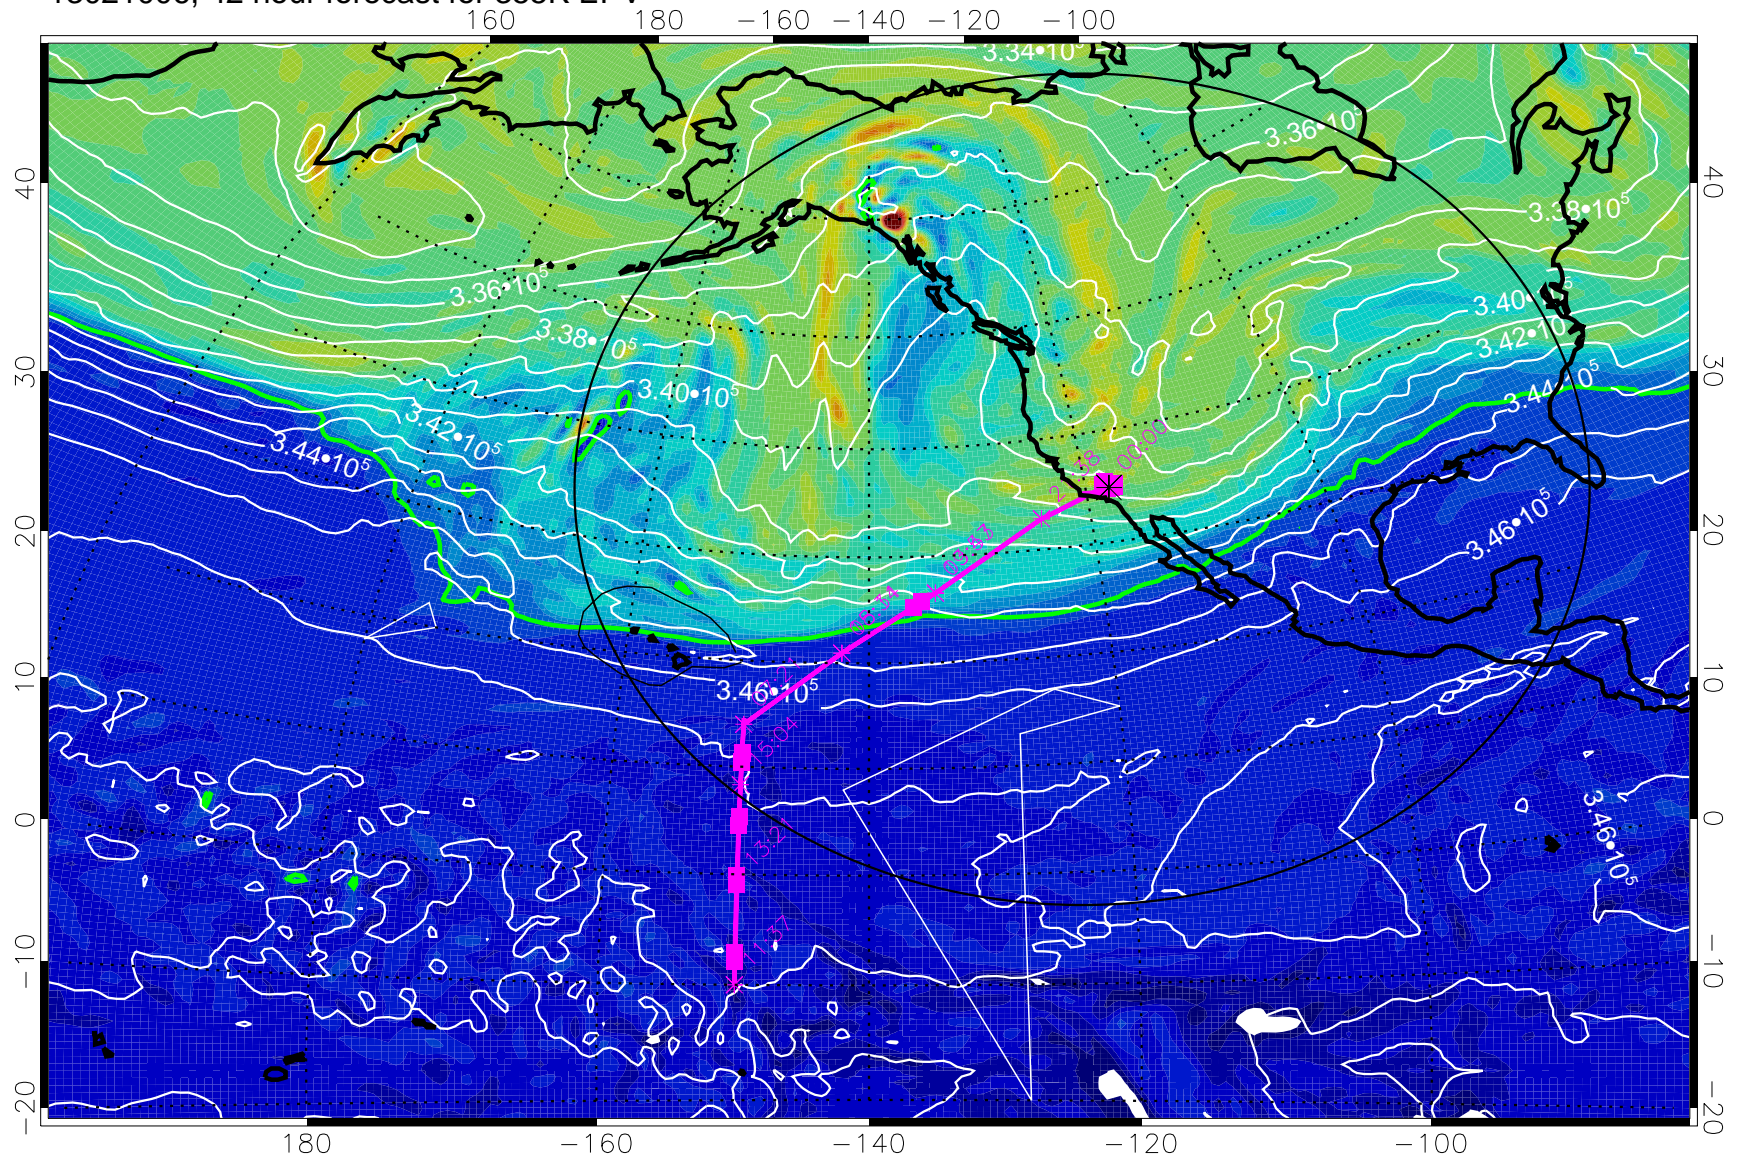

13020900, 12 hour forecast for 355K EPV

355K Montgomery Streamfunction, white
EPV Tropopause (2 PVU) Position
Range ring of 4055 km -- 13 hours GH round trip

13020906, 18 hour forecast for 355K EPV

355K Montgomery Streamfunction, white
EPV Tropopause (2 PVU) Position
Range ring of 4055 km -- 13 hours GH round trip

13020912, 24 hour forecast for 355K EPV

355K Montgomery Streamfunction, white
EPV Tropopause (2 PVU) Position
Range ring of 4055 km -- 13 hours GH round trip

13020918, 30 hour forecast for 355K EPV

355K Montgomery Streamfunction, white
EPV Tropopause (2 PVU) Position
Range ring of 4055 km -- 13 hours GH round trip

13021000, 36 hour forecast for 355K EPV

0 $5.0 \cdot 10^{-6}$ $1.0 \cdot 10^{-5}$ $1.5 \cdot 10^{-5}$
PVU

355K Montgomery Streamfunction, white
EPV Tropopause (2 PVU) Position
Range ring of 4055 km -- 13 hours GH round trip

13021006, 42 hour forecast for 355K EPV

0 $5.0 \cdot 10^{-6}$ $1.0 \cdot 10^{-5}$ $1.5 \cdot 10^{-5}$
PVU

355K Montgomery Streamfunction, white
EPV Tropopause (2 PVU) Position
Range ring of 4055 km -- 13 hours GH round trip