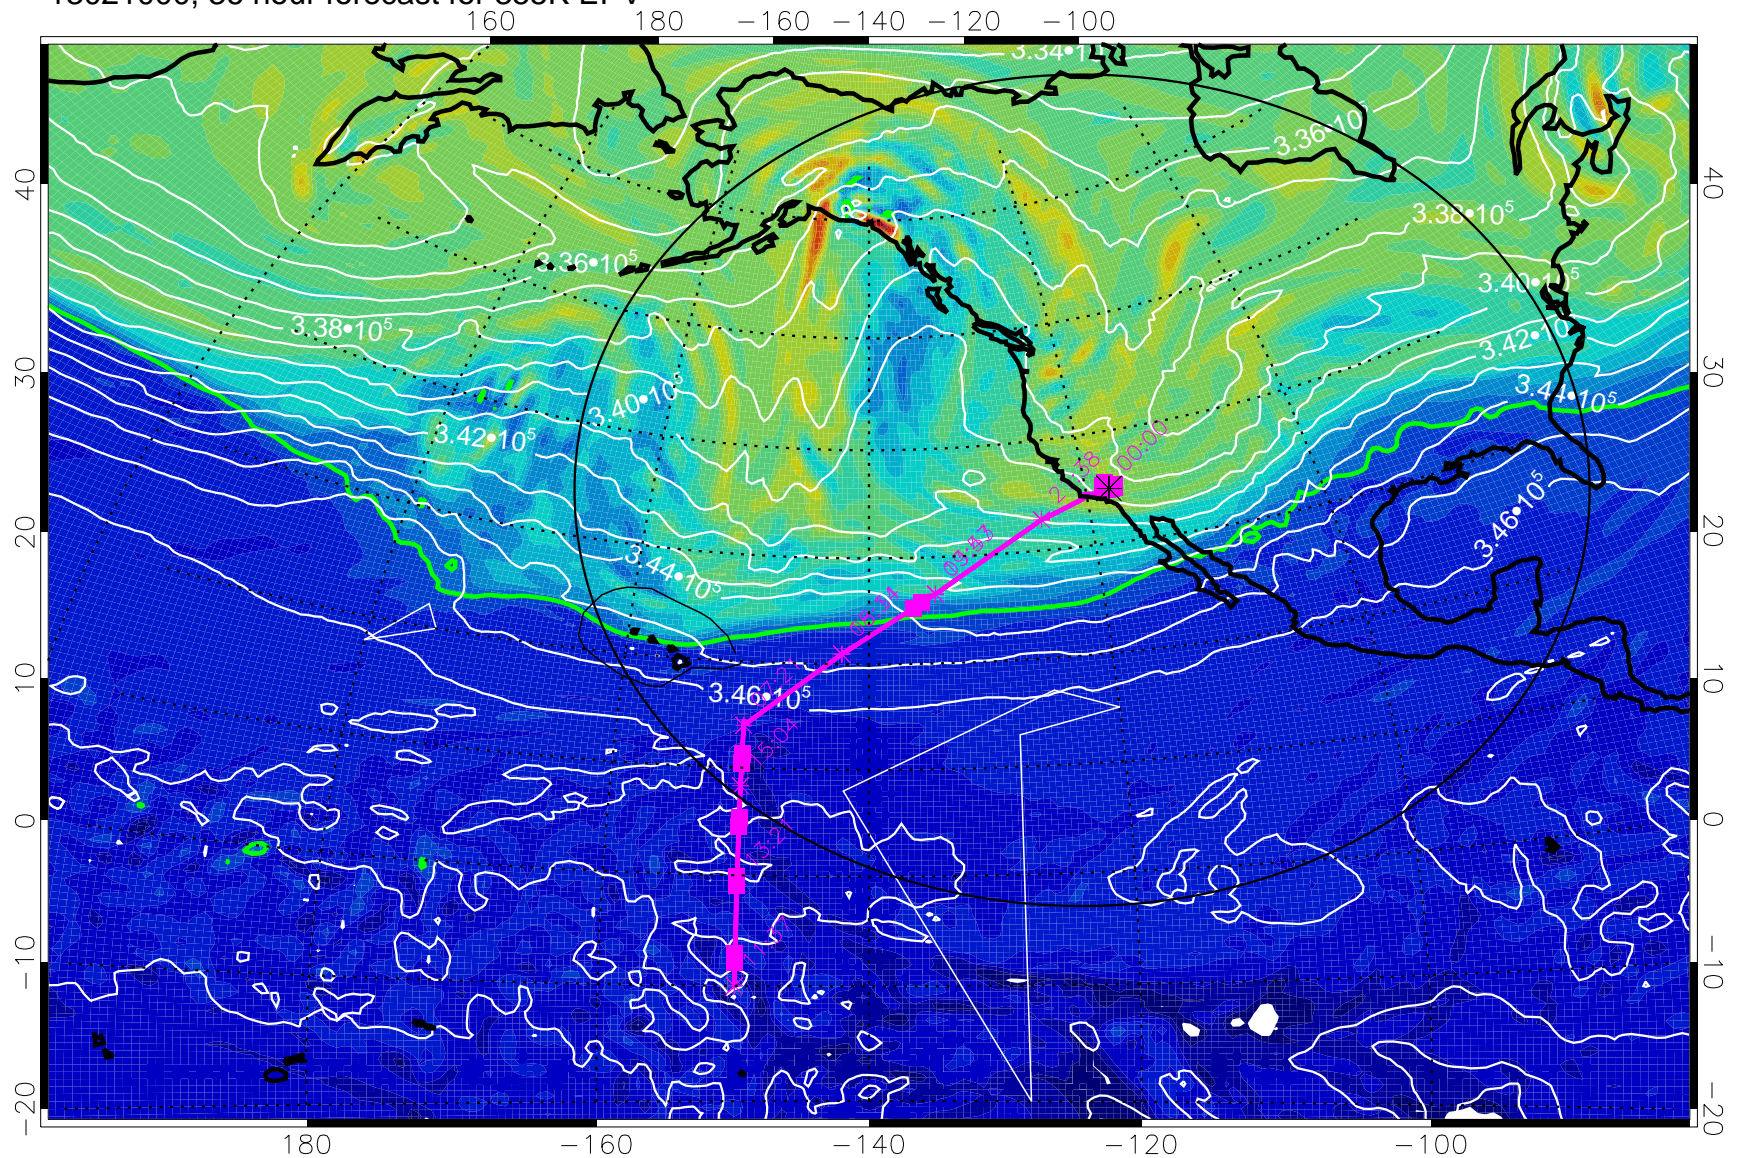

13020900, 12 hour forecast for 355K EPV

355K Montgomery Streamfunction, white
EPV Tropopause (2 PVU) Position
Range ring of 4055 km -- 13 hours GH round trip

13020906, 18 hour forecast for 355K EPV

355K Montgomery Streamfunction, white
EPV Tropopause (2 PVU) Position
Range ring of 4055 km -- 13 hours GH round trip

13020912, 24 hour forecast for 355K EPV

355K Montgomery Streamfunction, white
EPV Tropopause (2 PVU) Position
Range ring of 4055 km -- 13 hours GH round trip

13020918, 30 hour forecast for 355K EPV

355K Montgomery Streamfunction, white
EPV Tropopause (2 PVU) Position
Range ring of 4055 km -- 13 hours GH round trip

13021000, 36 hour forecast for 355K EPV

0 $5.0 \cdot 10^{-6}$ $1.0 \cdot 10^{-5}$ $1.5 \cdot 10^{-5}$
PVU

355K Montgomery Streamfunction, white
EPV Tropopause (2 PVU) Position
Range ring of 4055 km -- 13 hours GH round trip

13021006, 42 hour forecast for 355K EPV

0 $5.0 \cdot 10^{-6}$ $1.0 \cdot 10^{-5}$ $1.5 \cdot 10^{-5}$
PVU

355K Montgomery Streamfunction, white
EPV Tropopause (2 PVU) Position
Range ring of 4055 km -- 13 hours GH round trip