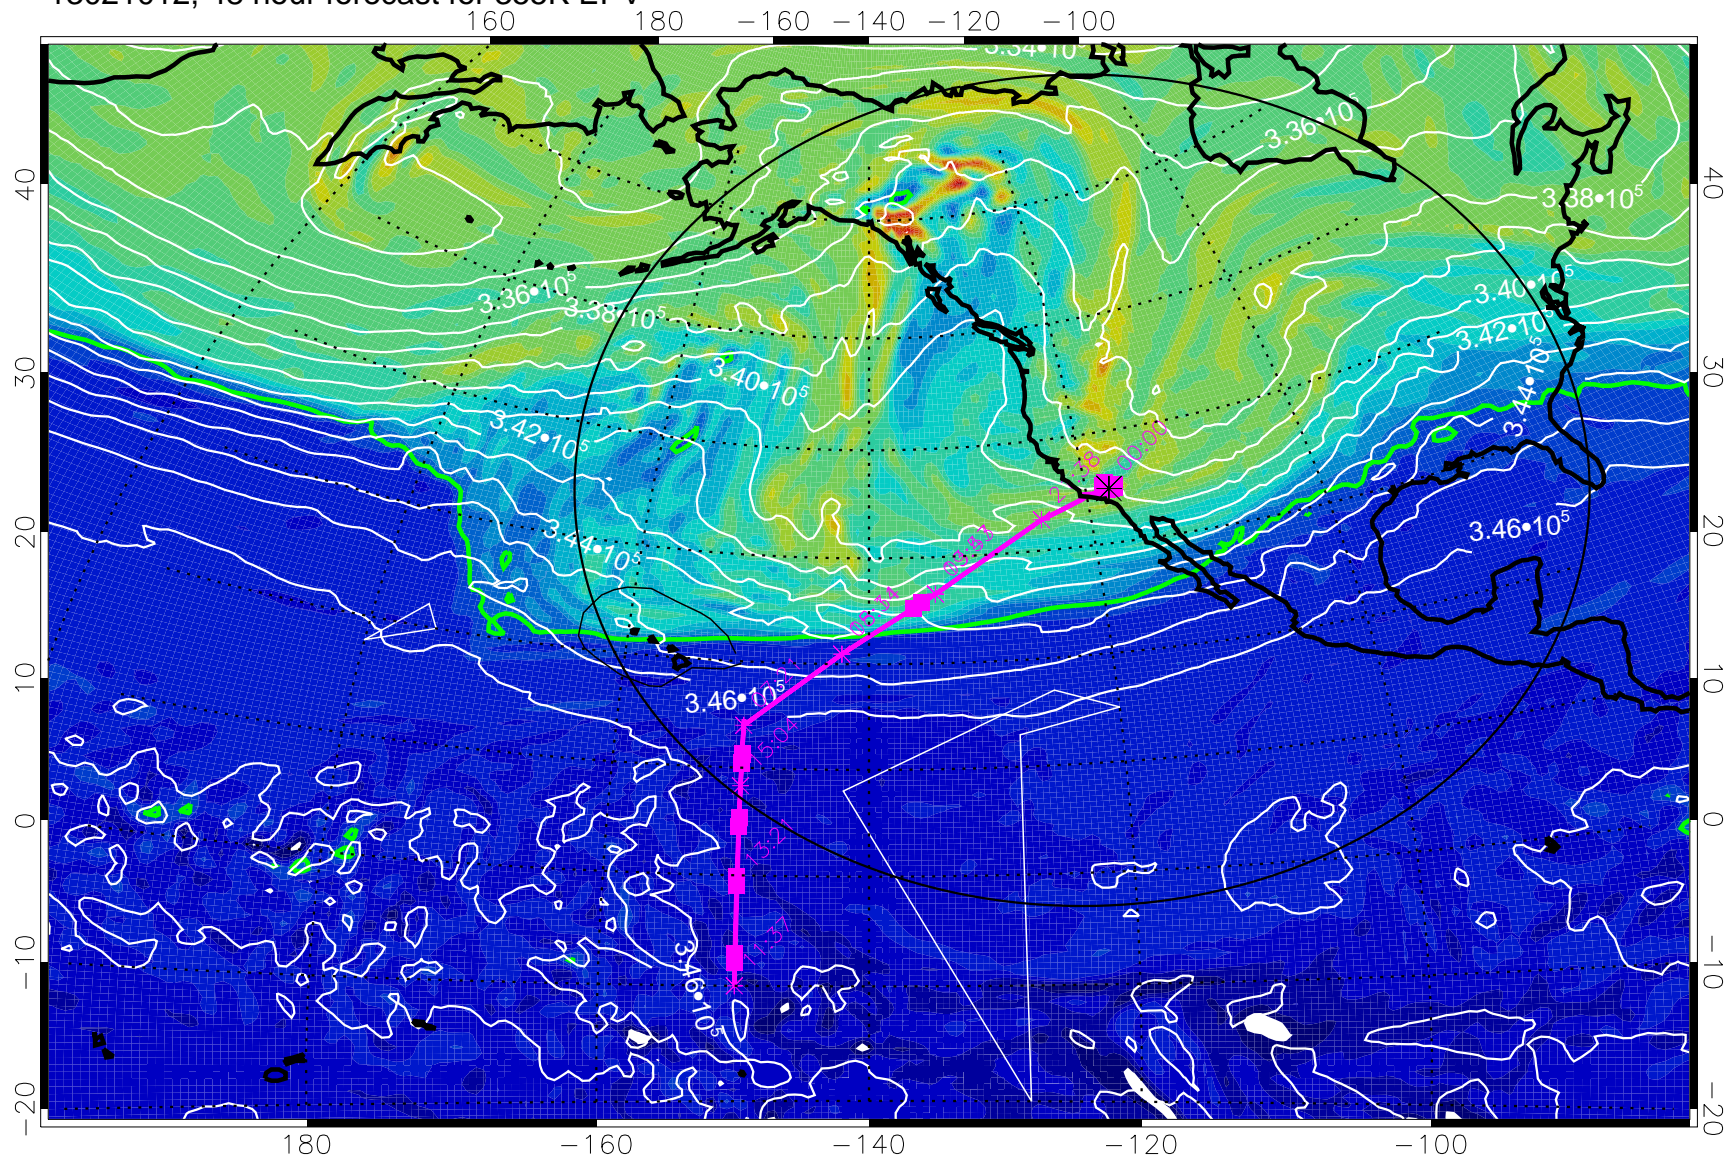

13020912, 24 hour forecast for 355K EPV

355K Montgomery Streamfunction, white
EPV Tropopause (2 PVU) Position
Range ring of 4055 km -- 13 hours GH round trip

13020918, 30 hour forecast for 355K EPV

355K Montgomery Streamfunction, white
EPV Tropopause (2 PVU) Position
Range ring of 4055 km -- 13 hours GH round trip

13021000, 36 hour forecast for 355K EPV

0 $5.0 \cdot 10^{-6}$ $1.0 \cdot 10^{-5}$ $1.5 \cdot 10^{-5}$
PVU

355K Montgomery Streamfunction, white
EPV Tropopause (2 PVU) Position
Range ring of 4055 km -- 13 hours GH round trip

13021006, 42 hour forecast for 355K EPV

0 $5.0 \cdot 10^{-6}$ $1.0 \cdot 10^{-5}$ $1.5 \cdot 10^{-5}$
PVU

355K Montgomery Streamfunction, white
EPV Tropopause (2 PVU) Position
Range ring of 4055 km -- 13 hours GH round trip

13021012, 48 hour forecast for 355K EPV

355K Montgomery Streamfunction, white
EPV Tropopause (2 PVU) Position
Range ring of 4055 km -- 13 hours GH round trip

13021018, 54 hour forecast for 355K EPV

0 $5.0 \cdot 10^{-6}$ $1.0 \cdot 10^{-5}$ $1.5 \cdot 10^{-5}$
PVU