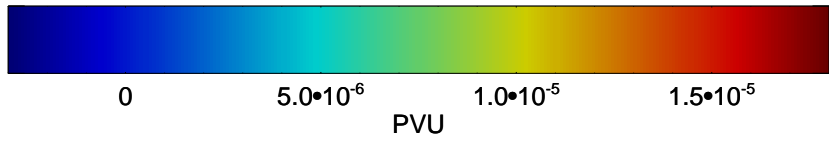

13021212, 96 hour forecast for 355K EPV

355K Montgomery Streamfunction, white
EPV Tropopause (2 PVU) Position
Range ring of 4055 km -- 13 hours GH round trip