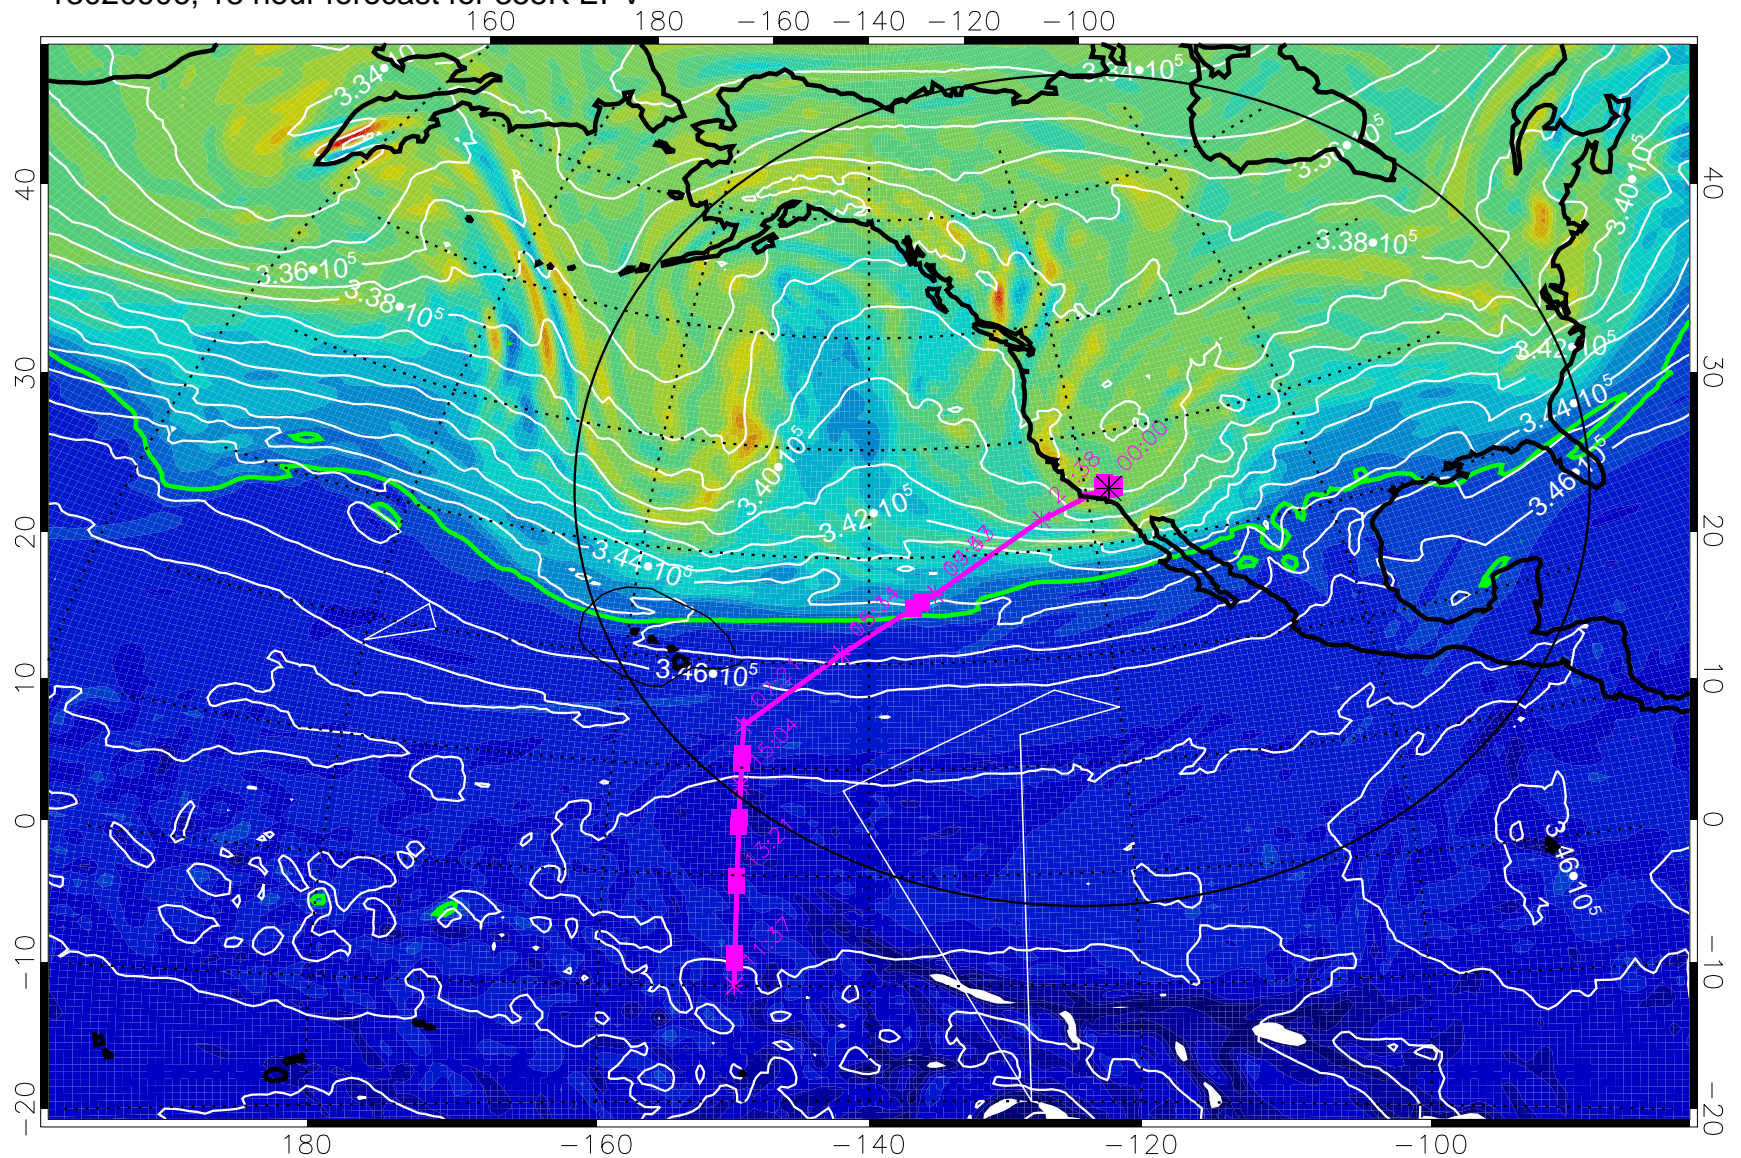

13020818, 6 hour forecast for 355K EPV

160 180 -160 -140 -120 -100

0 5.0•10⁻⁶ 1.0•10⁻⁵ 1.5•10⁻⁵
PVU

355K Montgomery Streamfunction, white
EPV Tropopause (2 PVU) Position
Range ring of 4055 km -- 13 hours GH round trip

13020900, 12 hour forecast for 355K EPV

355K Montgomery Streamfunction, white
EPV Tropopause (2 PVU) Position
Range ring of 4055 km -- 13 hours GH round trip

13020906, 18 hour forecast for 355K EPV

355K Montgomery Streamfunction, white
EPV Tropopause (2 PVU) Position
Range ring of 4055 km -- 13 hours GH round trip

13020912, 24 hour forecast for 355K EPV

355K Montgomery Streamfunction, white
EPV Tropopause (2 PVU) Position
Range ring of 4055 km -- 13 hours GH round trip

13020918, 30 hour forecast for 355K EPV

355K Montgomery Streamfunction, white
EPV Tropopause (2 PVU) Position
Range ring of 4055 km -- 13 hours GH round trip

355K Montgomery Streamfunction, white
EPV Tropopause (2 PVU) Position
Range ring of 4055 km -- 13 hours GH round trip

13021100, 60 hour forecast for 355K EPV

355K Montgomery Streamfunction, white
EPV Tropopause (2 PVU) Position
Range ring of 4055 km -- 13 hours GH round trip