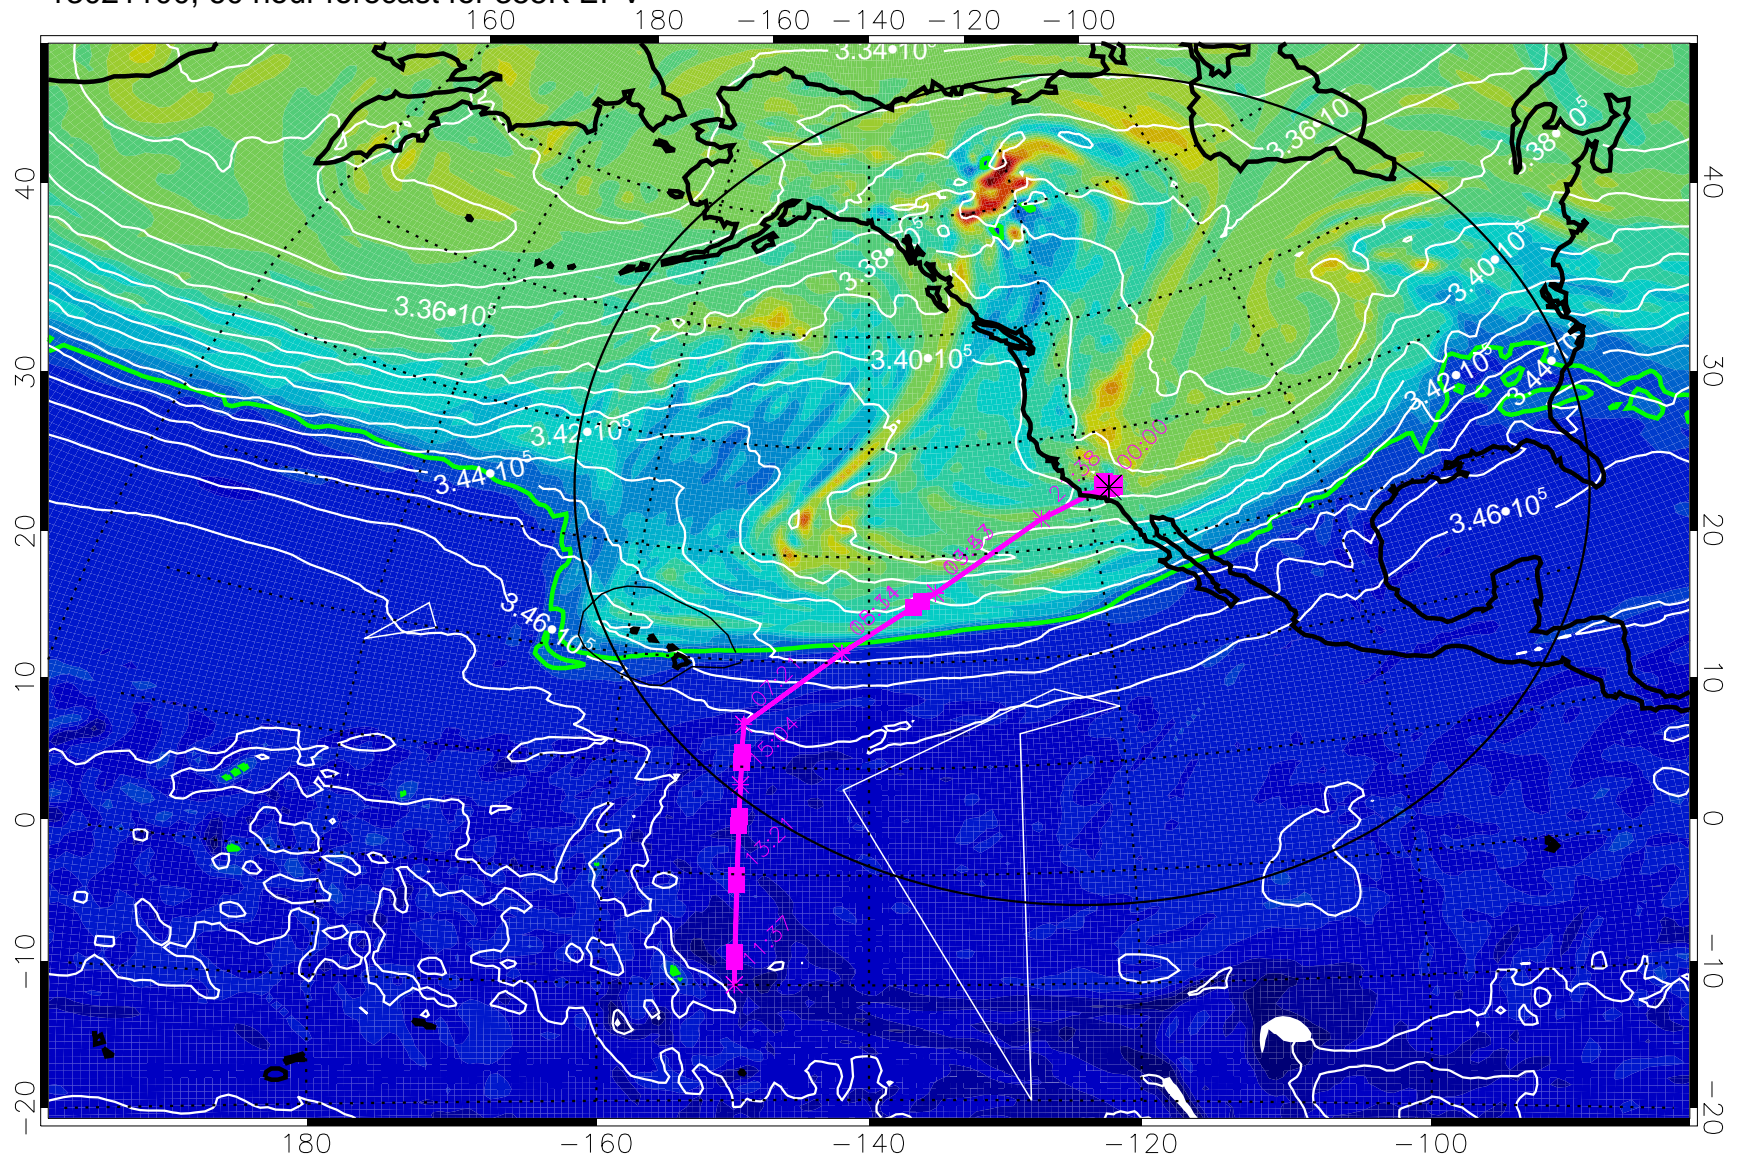

13021006, 42 hour forecast for 355K EPV

0 $5.0 \cdot 10^{-6}$ $1.0 \cdot 10^{-5}$ $1.5 \cdot 10^{-5}$
PVU

355K Montgomery Streamfunction, white
EPV Tropopause (2 PVU) Position
Range ring of 4055 km -- 13 hours GH round trip

13021012, 48 hour forecast for 355K EPV

355K Montgomery Streamfunction, white
EPV Tropopause (2 PVU) Position
Range ring of 4055 km -- 13 hours GH round trip

13021018, 54 hour forecast for 355K EPV

0 $5.0 \cdot 10^{-6}$ $1.0 \cdot 10^{-5}$ $1.5 \cdot 10^{-5}$
PVU

355K Montgomery Streamfunction, white
EPV Tropopause (2 PVU) Position
Range ring of 4055 km -- 13 hours GH round trip

13021100, 60 hour forecast for 355K EPV

355K Montgomery Streamfunction, white
EPV Tropopause (2 PVU) Position
Range ring of 4055 km -- 13 hours GH round trip

13021106, 66 hour forecast for 355K EPV

355K Montgomery Streamfunction, white
EPV Tropopause (2 PVU) Position
Range ring of 4055 km -- 13 hours GH round trip

13021112, 72 hour forecast for 355K EPV

0 $5.0 \cdot 10^{-6}$ $1.0 \cdot 10^{-5}$ $1.5 \cdot 10^5$
PVU