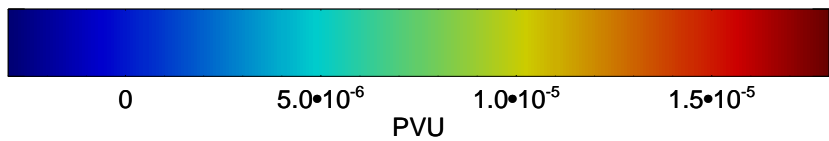

13020818, 18 hour forecast for 355K EPV

355K Montgomery Streamfunction, white
EPV Tropopause (2 PVU) Position
Range ring of 4055 km -- 13 hours GH round trip