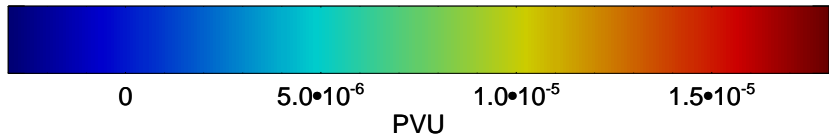

13021100, 72 hour forecast for 355K EPV

355K Montgomery Streamfunction, white
EPV Tropopause (2 PVU) Position
Range ring of 4055 km -- 13 hours GH round trip