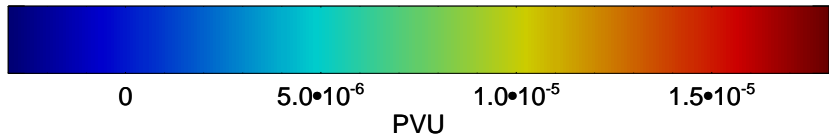

13020900, 24 hour forecast for 355K EPV

355K Montgomery Streamfunction, white
EPV Tropopause (2 PVU) Position
Range ring of 4055 km -- 13 hours GH round trip