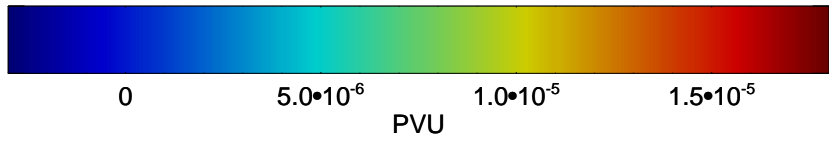

13021018, 78 hour forecast for 355K EPV

355K Montgomery Streamfunction, white
EPV Tropopause (2 PVU) Position
Range ring of 4055 km -- 13 hours GH round trip