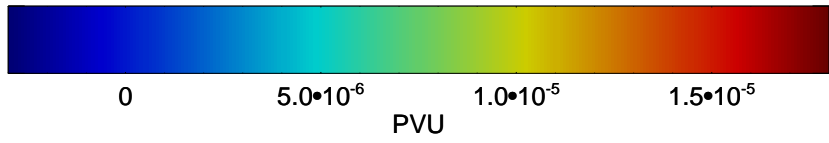

13020800, 12 hour forecast for 355K EPV

160 180 -160 -140 -120 -100

355K Montgomery Streamfunction, white
EPV Tropopause (2 PVU) Position
Range ring of 4055 km -- 13 hours GH round trip