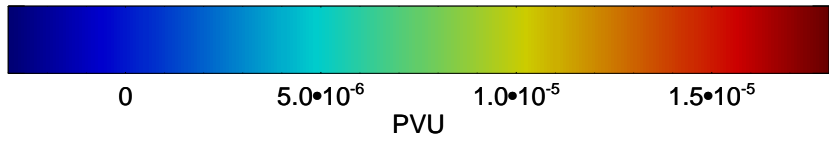

13021212, 120 hour forecast for 355K EPV

160 180 -160 -140 -120 -100

355K Montgomery Streamfunction, white
EPV Tropopause (2 PVU) Position
Range ring of 4055 km -- 13 hours GH round trip