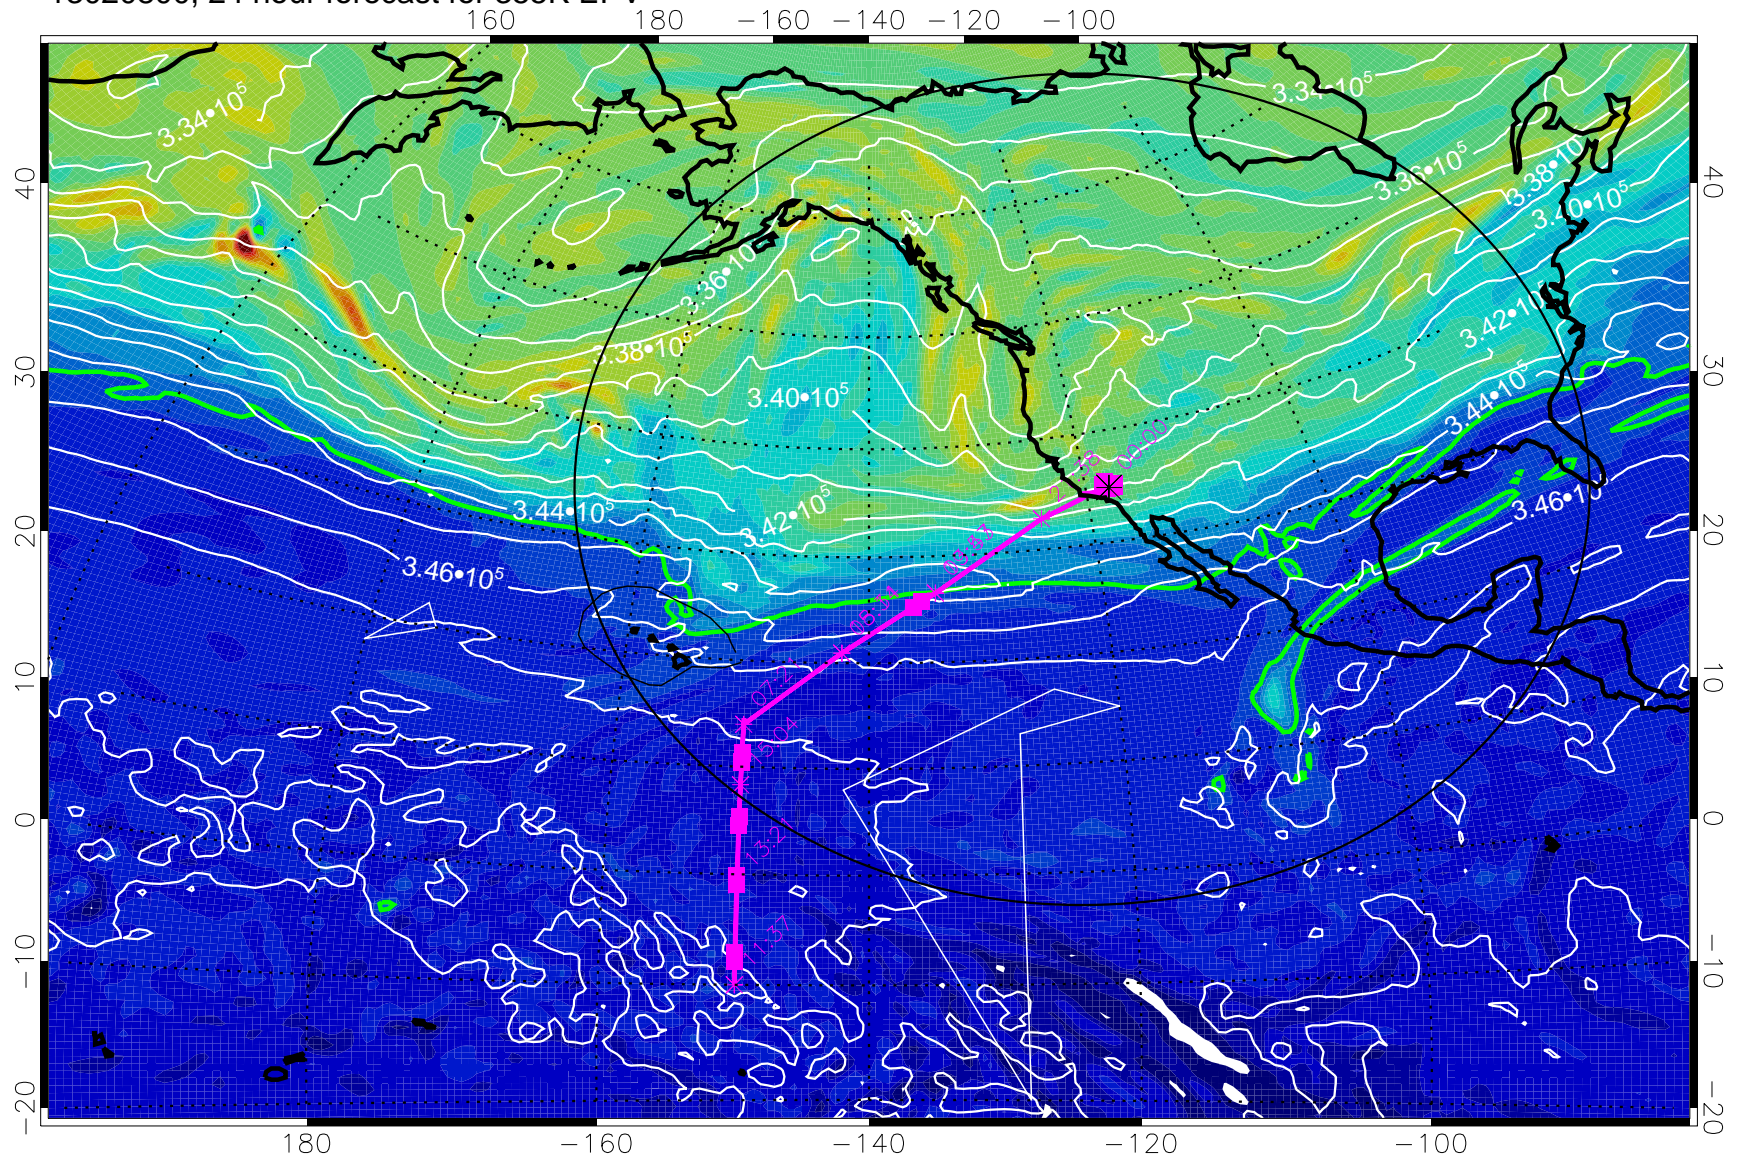

13020712, 12 hour forecast for 355K EPV

160 180 -160 -140 -120 -100

0 $5.0 \cdot 10^{-6}$ $1.0 \cdot 10^{-5}$ $1.5 \cdot 10^{-5}$
PVU

355K Montgomery Streamfunction, white
EPV Tropopause (2 PVU) Position
Range ring of 4055 km -- 13 hours GH round trip

13020718, 18 hour forecast for 355K EPV

160 180 -160 -140 -120 -100

355K Montgomery Streamfunction, white
EPV Tropopause (2 PVU) Position
Range ring of 4055 km -- 13 hours GH round trip

13020800, 24 hour forecast for 355K EPV

355K Montgomery Streamfunction, white
EPV Tropopause (2 PVU) Position
Range ring of 4055 km -- 13 hours GH round trip

13020806, 30 hour forecast for 355K EPV

355K Montgomery Streamfunction, white
EPV Tropopause (2 PVU) Position
Range ring of 4055 km -- 13 hours GH round trip

13020812, 36 hour forecast for 355K EPV

355K Montgomery Streamfunction, white
EPV Tropopause (2 PVU) Position
Range ring of 4055 km -- 13 hours GH round trip

13020818, 42 hour forecast for 355K EPV

355K Montgomery Streamfunction, white
EPV Tropopause (2 PVU) Position
Range ring of 4055 km -- 13 hours GH round trip