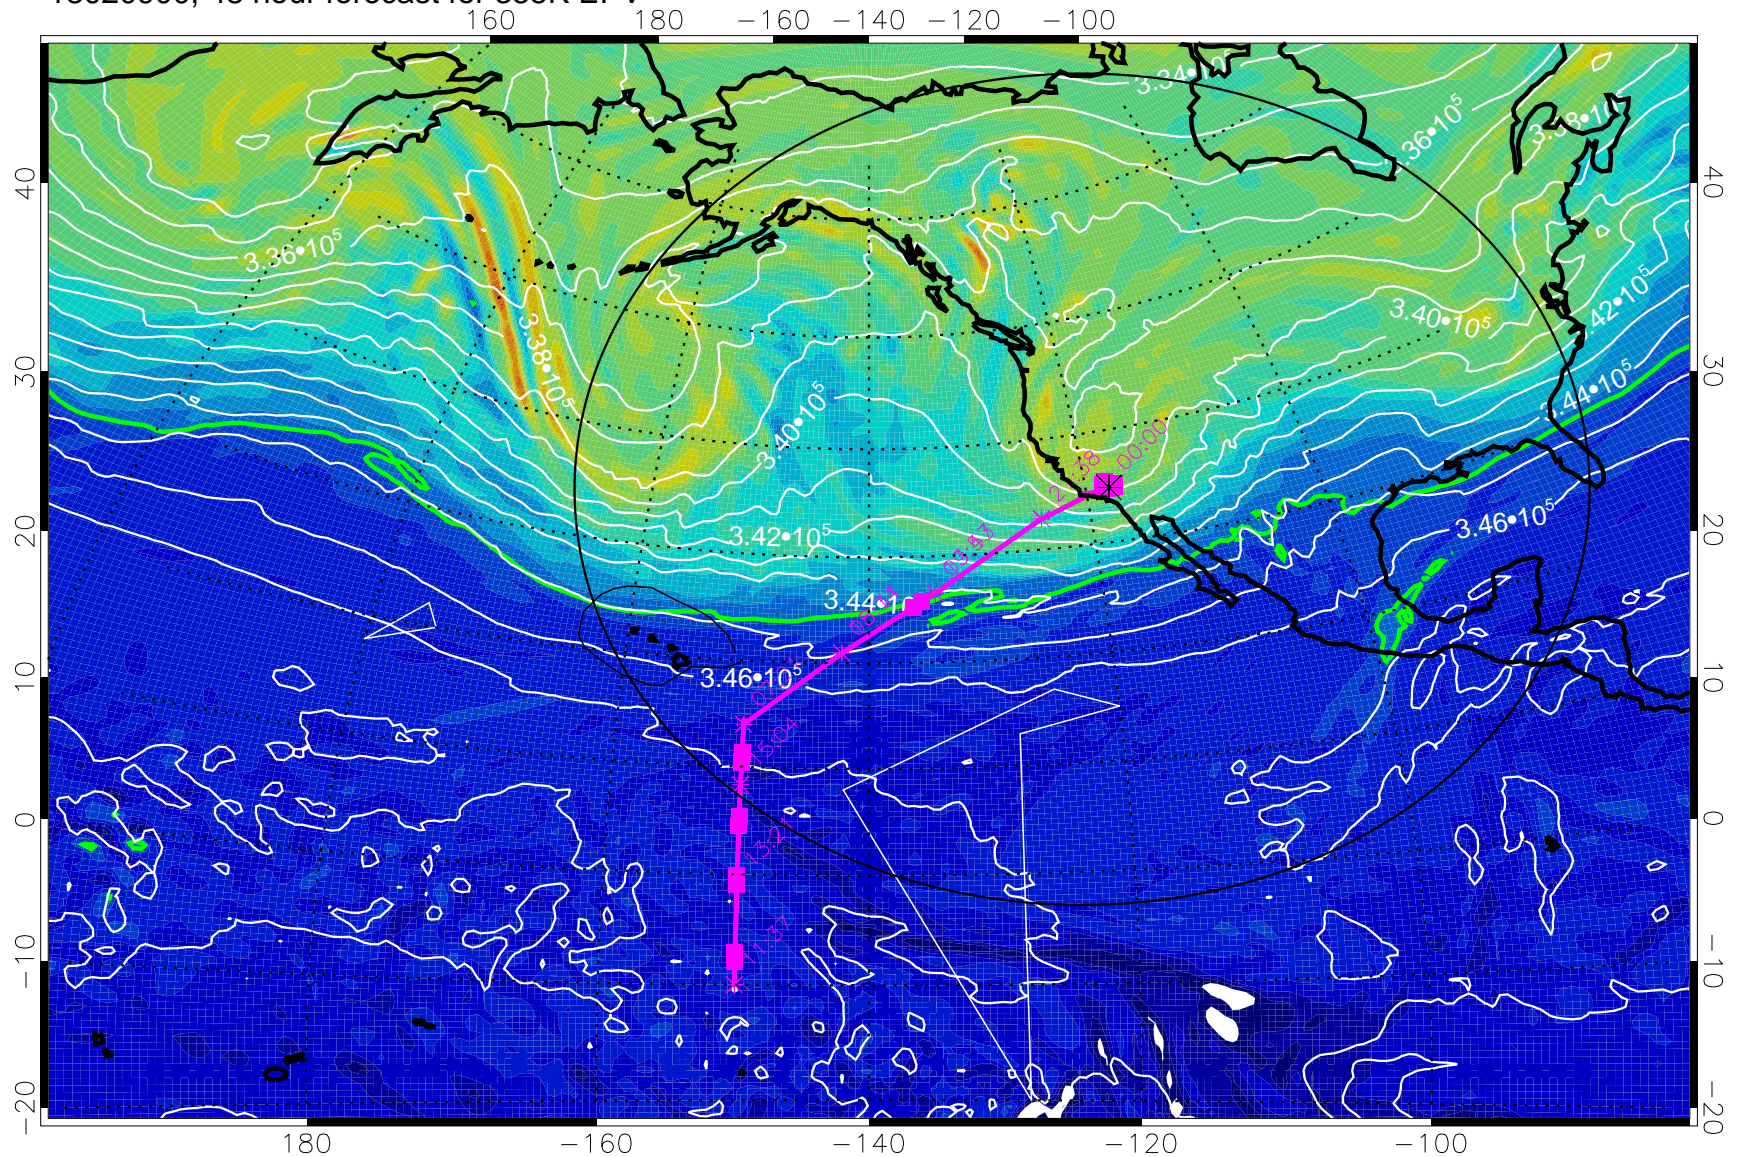

355K Montgomery Streamfunction, white
EPV Tropopause (2 PVU) Position
Range ring of 4055 km -- 13 hours GH round trip

13020806, 30 hour forecast for 355K EPV

355K Montgomery Streamfunction, white
EPV Tropopause (2 PVU) Position
Range ring of 4055 km -- 13 hours GH round trip

13020812, 36 hour forecast for 355K EPV

355K Montgomery Streamfunction, white
EPV Tropopause (2 PVU) Position
Range ring of 4055 km -- 13 hours GH round trip

13020818, 42 hour forecast for 355K EPV

355K Montgomery Streamfunction, white
EPV Tropopause (2 PVU) Position
Range ring of 4055 km -- 13 hours GH round trip

13020900, 48 hour forecast for 355K EPV

0 $5.0 \cdot 10^{-6}$ $1.0 \cdot 10^{-5}$ $1.5 \cdot 10^{-5}$
PVU

355K Montgomery Streamfunction, white
EPV Tropopause (2 PVU) Position
Range ring of 4055 km -- 13 hours GH round trip

13020906, 54 hour forecast for 355K EPV

0 5.0×10^{-6} 1.0×10^{-5} 1.5×10^{-5}
PVU

355K Montgomery Streamfunction, white
EPV Tropopause (2 PVU) Position
Range ring of 4055 km -- 13 hours GH round trip

13020912, 60 hour forecast for 355K EPV