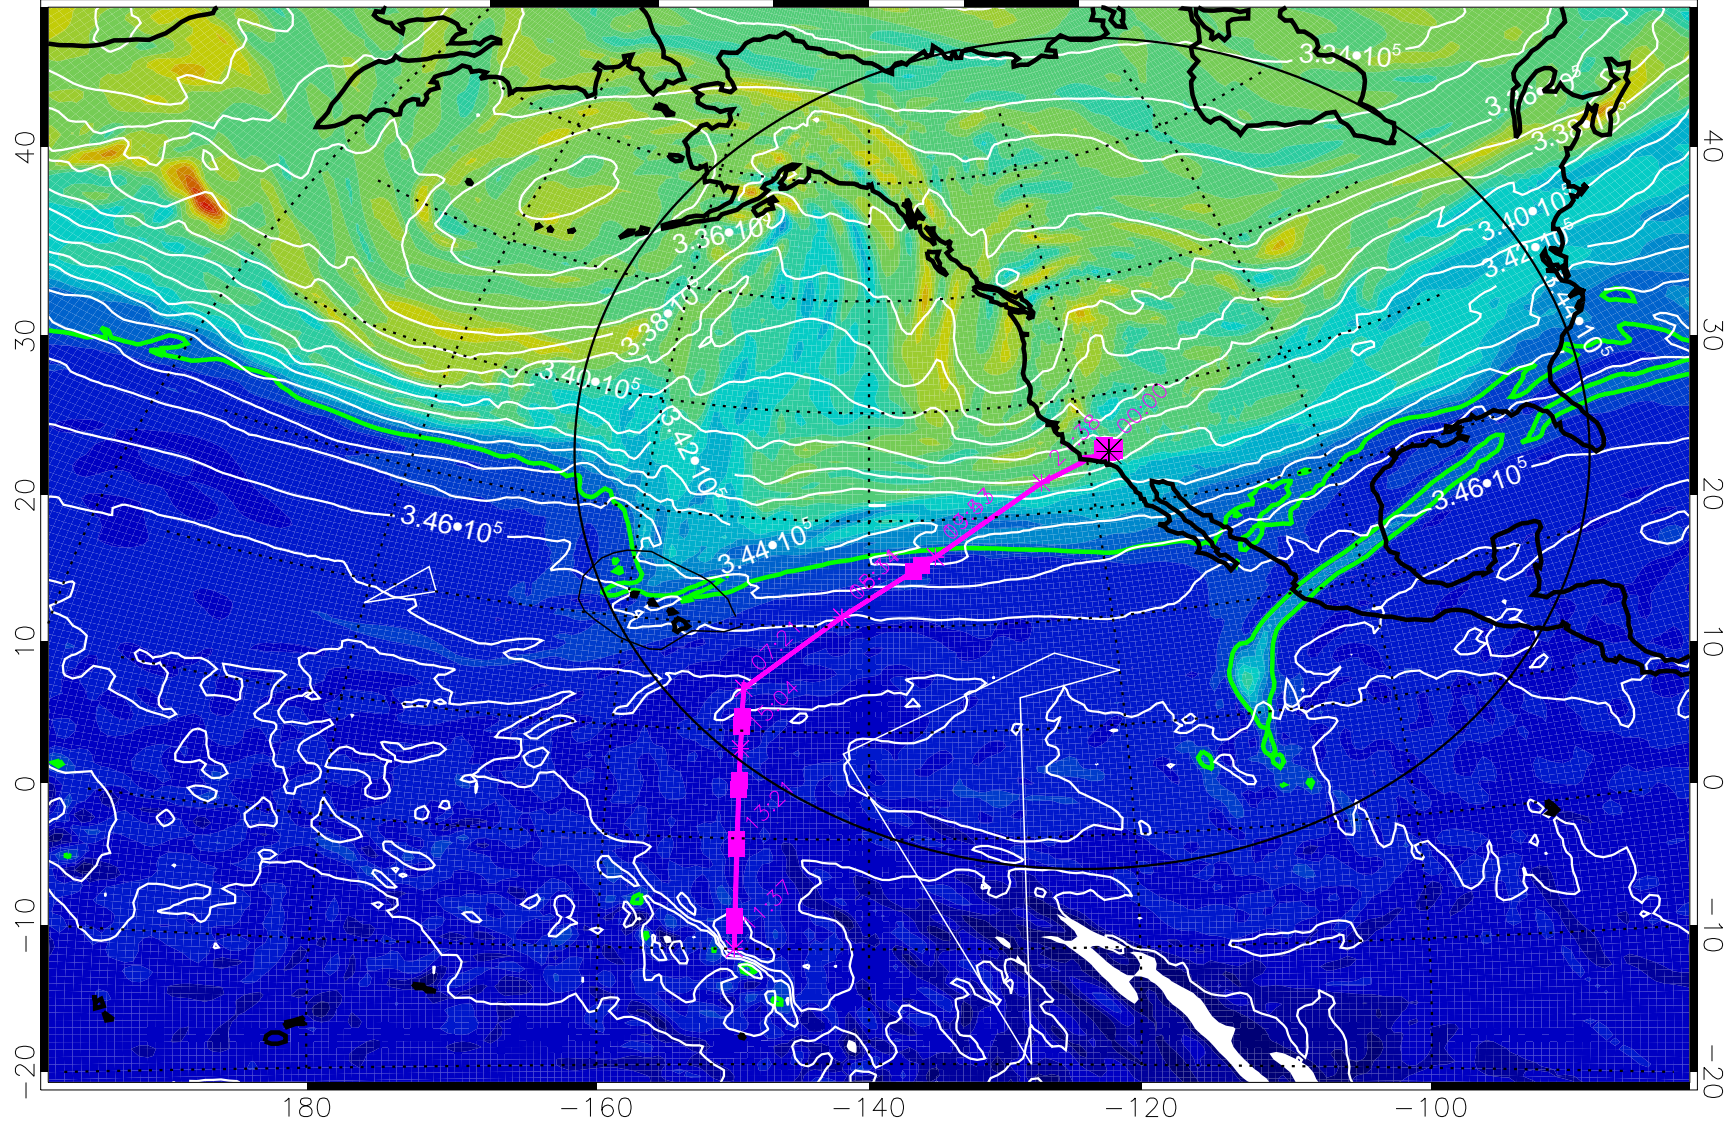

13020712, 12 hour forecast for 355K EPV

160 180 -160 -140 -120 -100

0 $5.0 \cdot 10^{-6}$ $1.0 \cdot 10^{-5}$ $1.5 \cdot 10^{-5}$
PVU

355K Montgomery Streamfunction, white
EPV Tropopause (2 PVU) Position
Range ring of 4055 km -- 13 hours GH round trip

13020718, 18 hour forecast for 355K EPV

160 180 -160 -140 -120 -100

355K Montgomery Streamfunction, white
EPV Tropopause (2 PVU) Position
Range ring of 4055 km -- 13 hours GH round trip

13020800, 24 hour forecast for 355K EPV

355K Montgomery Streamfunction, white
EPV Tropopause (2 PVU) Position
Range ring of 4055 km -- 13 hours GH round trip

13020806, 30 hour forecast for 355K EPV

355K Montgomery Streamfunction, white
EPV Tropopause (2 PVU) Position
Range ring of 4055 km -- 13 hours GH round trip

13020812, 36 hour forecast for 355K EPV

355K Montgomery Streamfunction, white
EPV Tropopause (2 PVU) Position
Range ring of 4055 km -- 13 hours GH round trip

13020818, 42 hour forecast for 355K EPV

355K Montgomery Streamfunction, white
EPV Tropopause (2 PVU) Position
Range ring of 4055 km -- 13 hours GH round trip