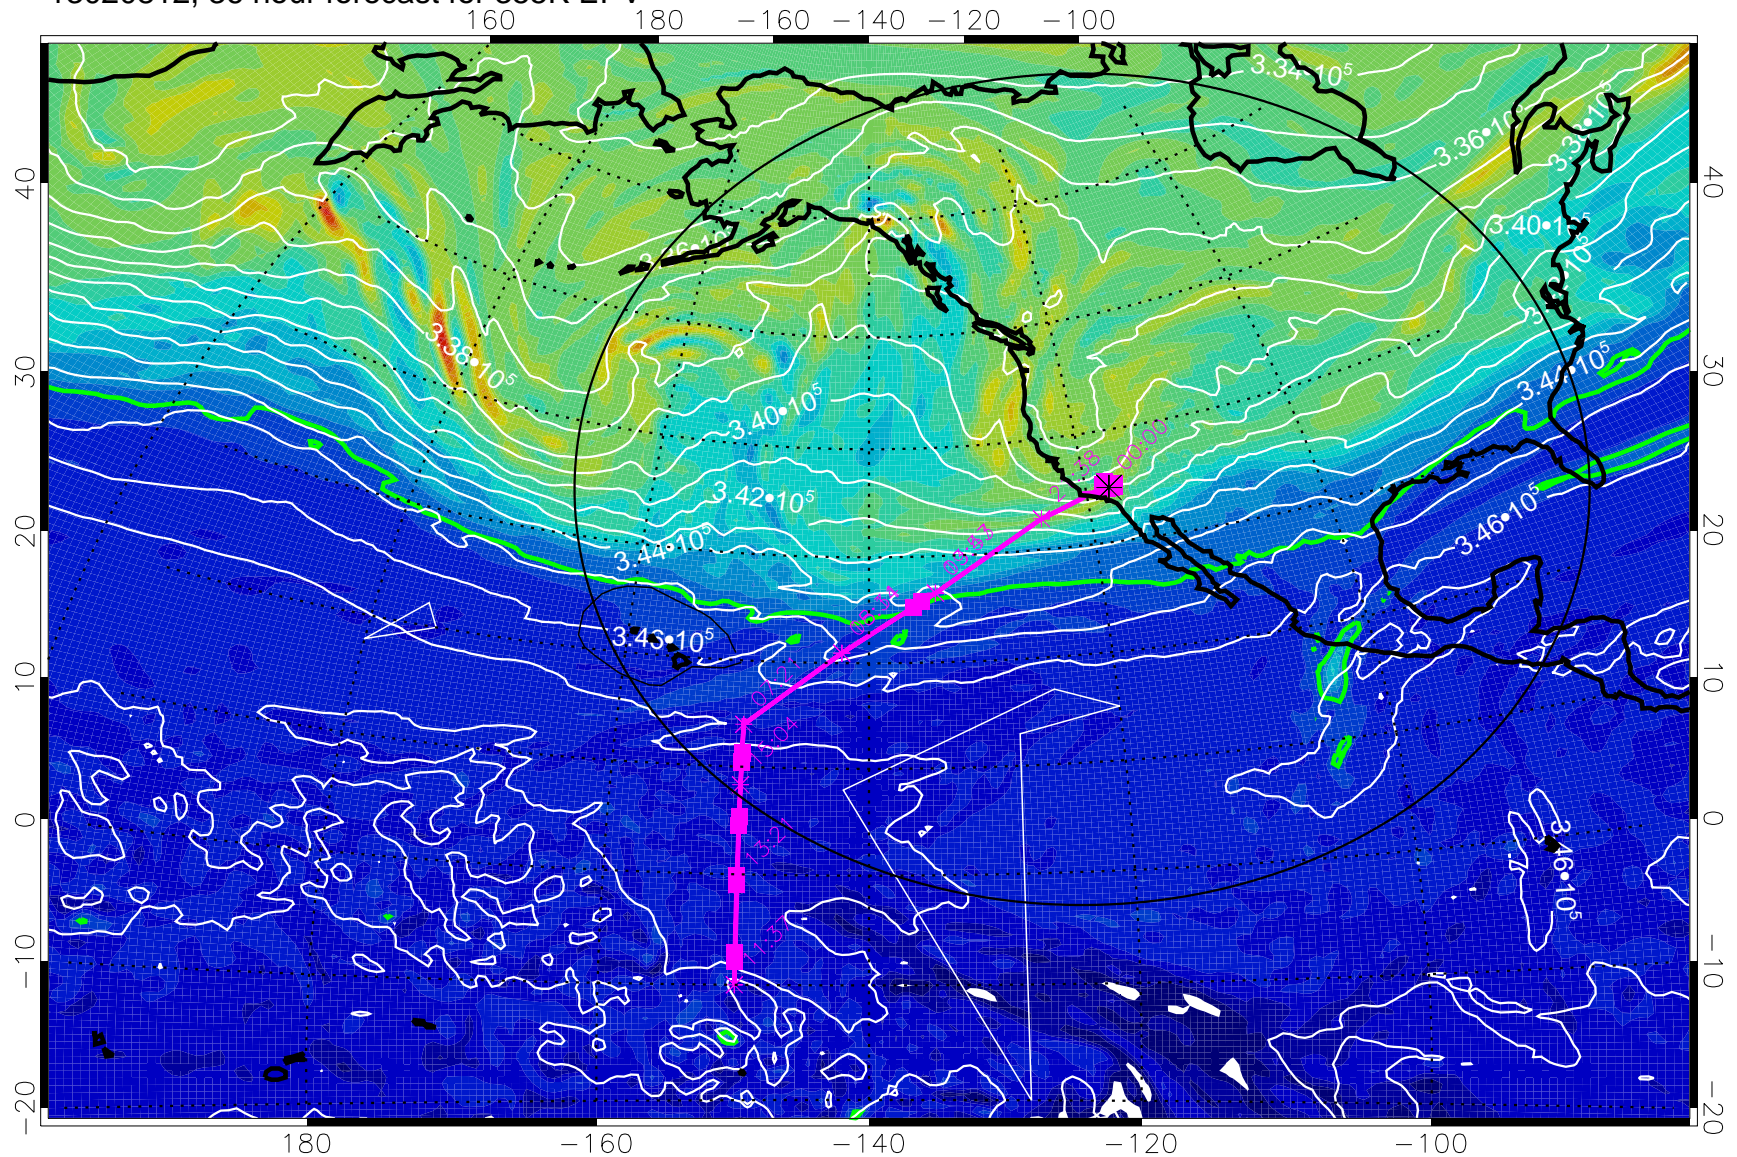

13020712, 12 hour forecast for 355K EPV

160 180 -160 -140 -120 -100

0 $5.0 \cdot 10^{-6}$ $1.0 \cdot 10^{-5}$ $1.5 \cdot 10^{-5}$
PVU

355K Montgomery Streamfunction, white
EPV Tropopause (2 PVU) Position
Range ring of 4055 km -- 13 hours GH round trip

13020718, 18 hour forecast for 355K EPV

160 180 -160 -140 -120 -100

355K Montgomery Streamfunction, white
EPV Tropopause (2 PVU) Position
Range ring of 4055 km -- 13 hours GH round trip

13020800, 24 hour forecast for 355K EPV

355K Montgomery Streamfunction, white
EPV Tropopause (2 PVU) Position
Range ring of 4055 km -- 13 hours GH round trip

13020806, 30 hour forecast for 355K EPV

355K Montgomery Streamfunction, white
EPV Tropopause (2 PVU) Position
Range ring of 4055 km -- 13 hours GH round trip

13020812, 36 hour forecast for 355K EPV

355K Montgomery Streamfunction, white
EPV Tropopause (2 PVU) Position
Range ring of 4055 km -- 13 hours GH round trip

13020818, 42 hour forecast for 355K EPV

355K Montgomery Streamfunction, white
EPV Tropopause (2 PVU) Position
Range ring of 4055 km -- 13 hours GH round trip