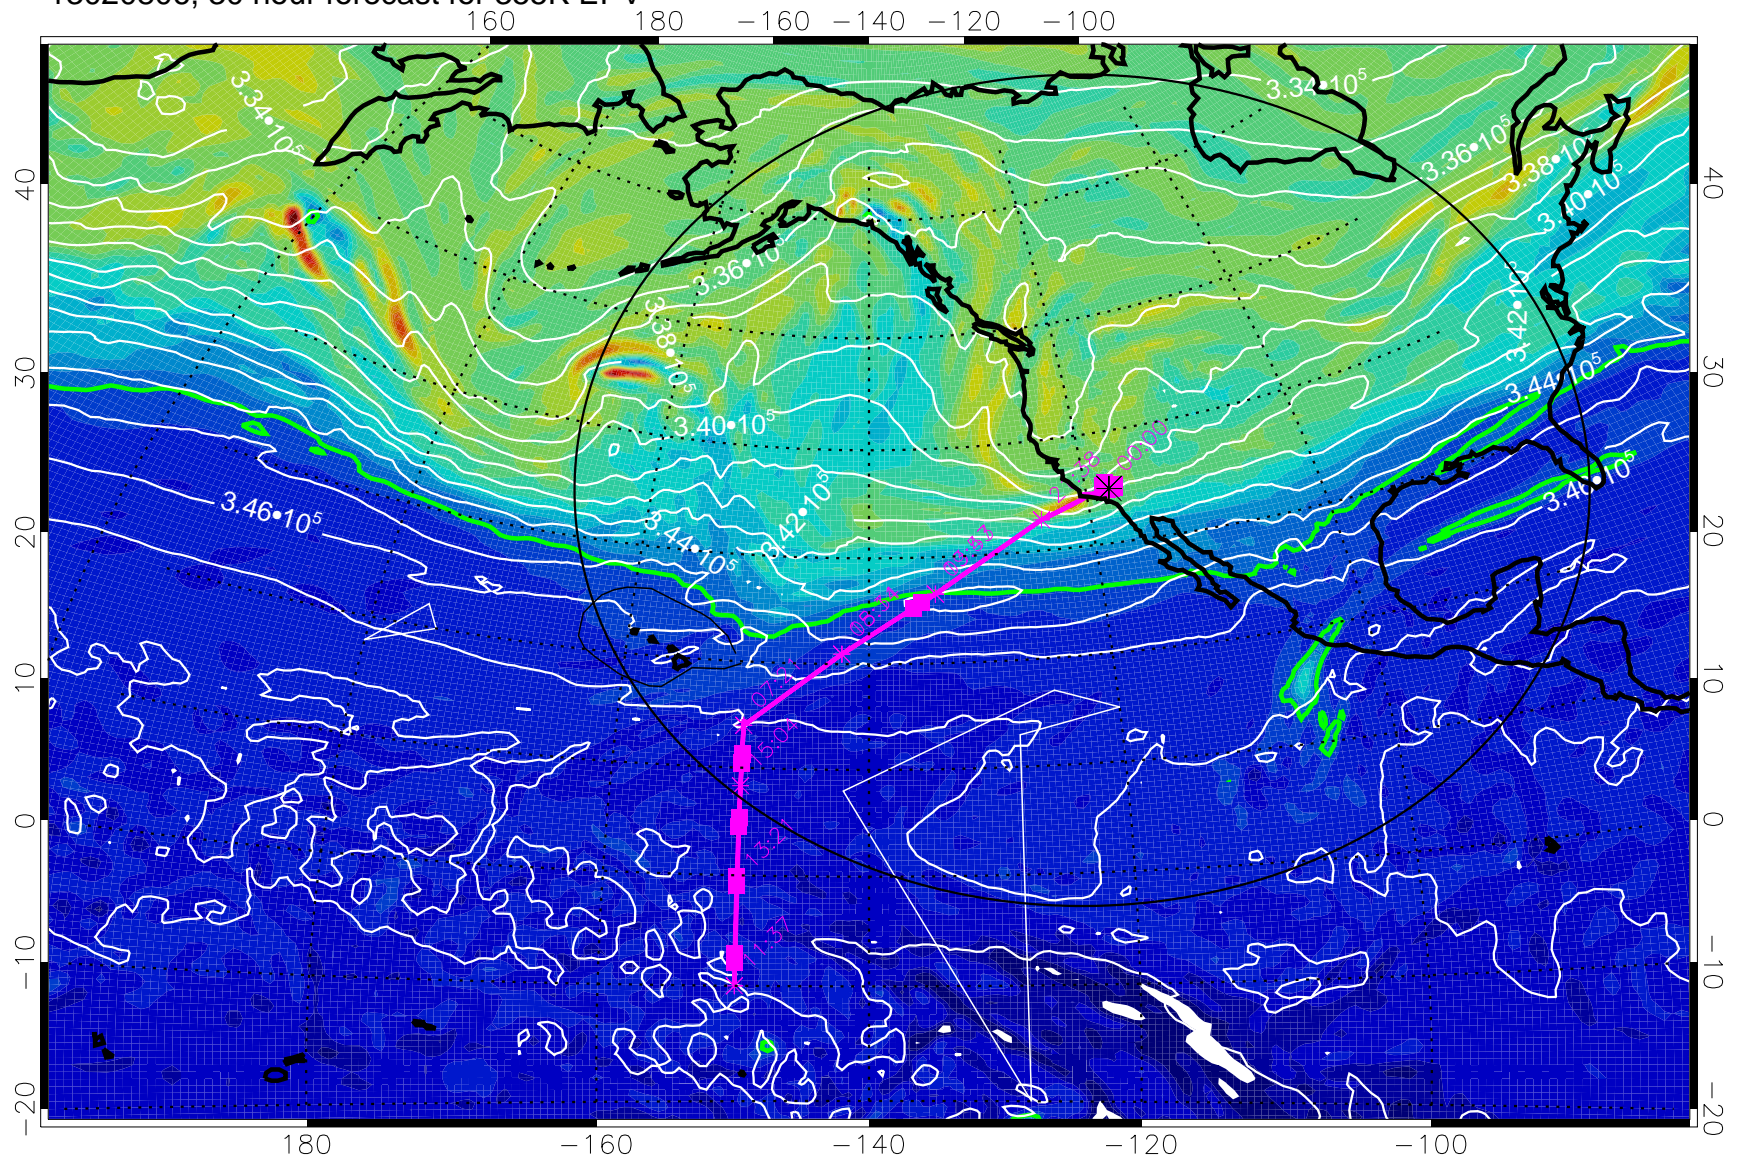

13020718, 18 hour forecast for 355K EPV

160 180 -160 -140 -120 -100

355K Montgomery Streamfunction, white
EPV Tropopause (2 PVU) Position
Range ring of 4055 km -- 13 hours GH round trip

13020800, 24 hour forecast for 355K EPV

355K Montgomery Streamfunction, white
EPV Tropopause (2 PVU) Position
Range ring of 4055 km -- 13 hours GH round trip

13020806, 30 hour forecast for 355K EPV

355K Montgomery Streamfunction, white
EPV Tropopause (2 PVU) Position
Range ring of 4055 km -- 13 hours GH round trip

13020812, 36 hour forecast for 355K EPV

355K Montgomery Streamfunction, white
EPV Tropopause (2 PVU) Position
Range ring of 4055 km -- 13 hours GH round trip

13020818, 42 hour forecast for 355K EPV

355K Montgomery Streamfunction, white
EPV Tropopause (2 PVU) Position
Range ring of 4055 km -- 13 hours GH round trip

160 180 -160 -140 -120 -100

355K Montgomery Streamfunction, white
EPV Tropopause (2 PVU) Position
Range ring of 4055 km -- 13 hours GH round trip

13020918, 66 hour forecast for 355K EPV

160 180 -160 -140 -120 -100