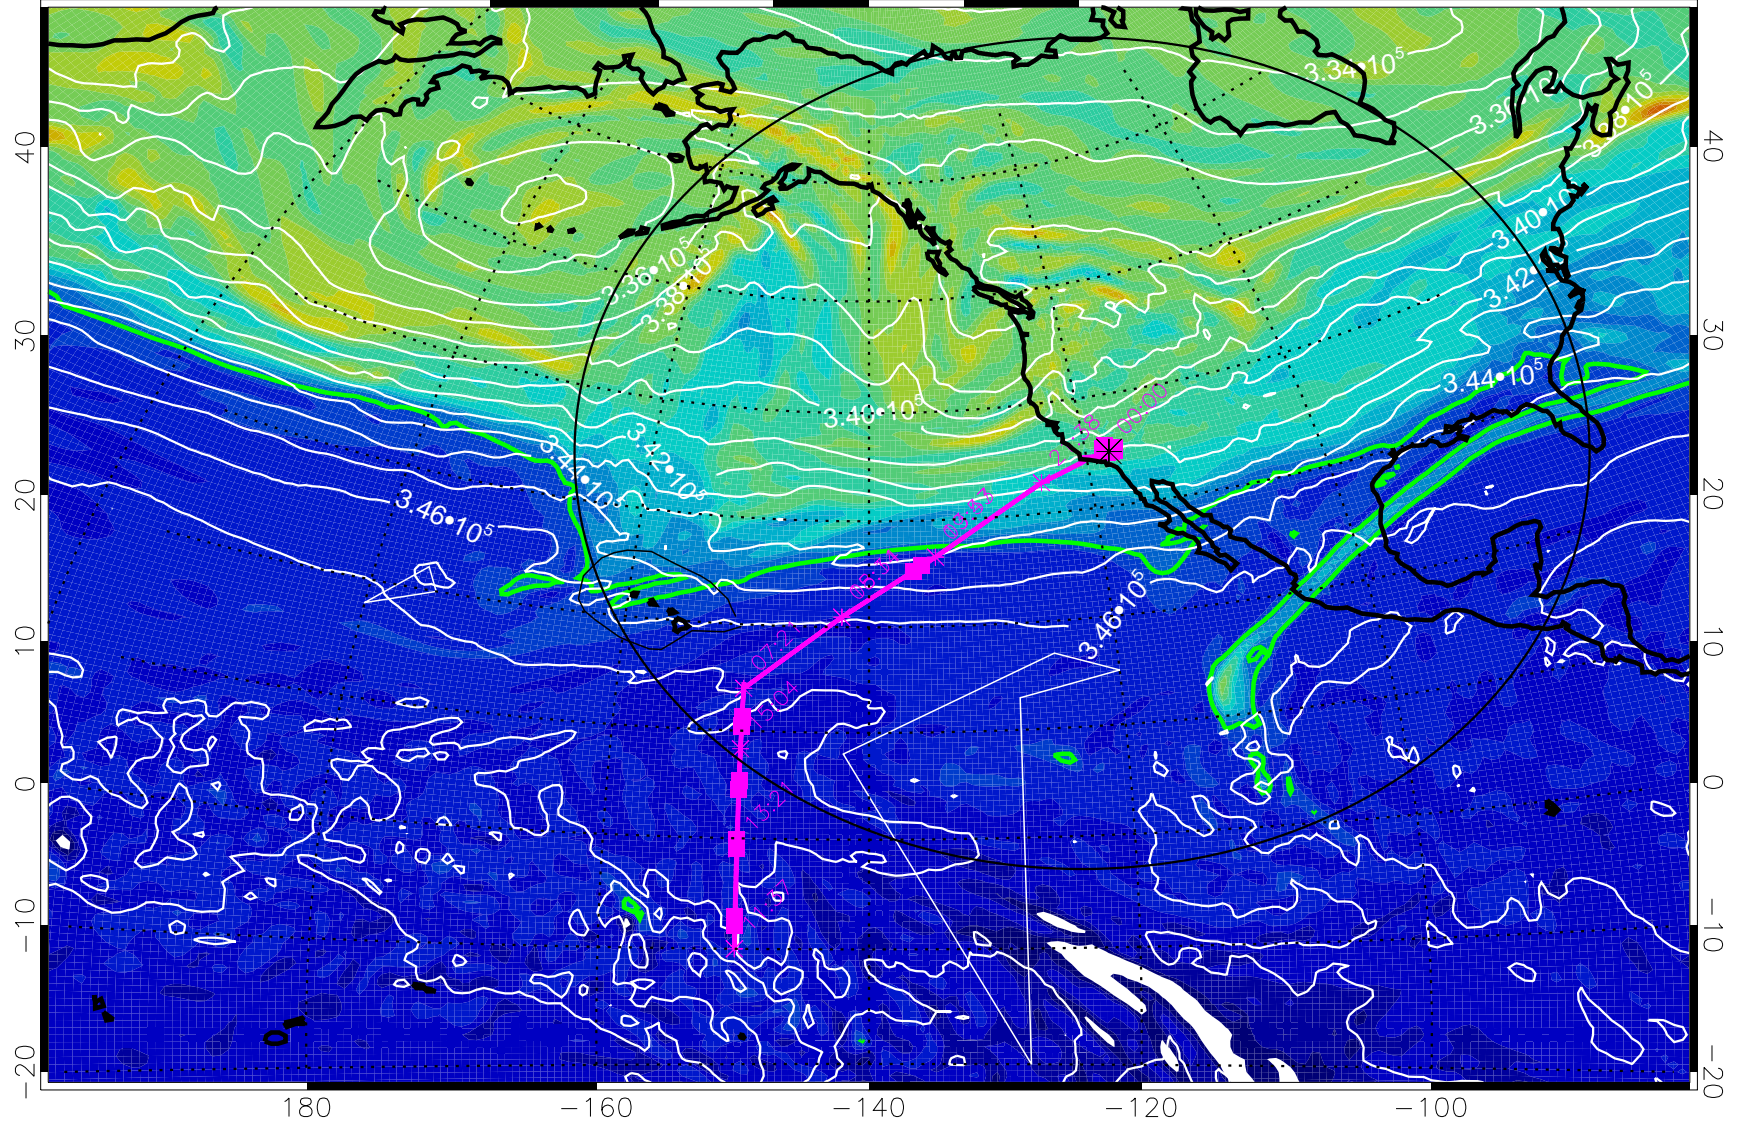

13020712, 12 hour forecast for 355K EPV

160 180 -160 -140 -120 -100

0 $5.0 \cdot 10^{-6}$ $1.0 \cdot 10^{-5}$ $1.5 \cdot 10^{-5}$
PVU

355K Montgomery Streamfunction, white
EPV Tropopause (2 PVU) Position
Range ring of 4055 km -- 13 hours GH round trip

13020718, 18 hour forecast for 355K EPV

160 180 -160 -140 -120 -100

355K Montgomery Streamfunction, white
EPV Tropopause (2 PVU) Position
Range ring of 4055 km -- 13 hours GH round trip

13020800, 24 hour forecast for 355K EPV

355K Montgomery Streamfunction, white
EPV Tropopause (2 PVU) Position
Range ring of 4055 km -- 13 hours GH round trip

13020806, 30 hour forecast for 355K EPV

355K Montgomery Streamfunction, white
EPV Tropopause (2 PVU) Position
Range ring of 4055 km -- 13 hours GH round trip

13020812, 36 hour forecast for 355K EPV

355K Montgomery Streamfunction, white
EPV Tropopause (2 PVU) Position
Range ring of 4055 km -- 13 hours GH round trip

13020818, 42 hour forecast for 355K EPV

355K Montgomery Streamfunction, white
EPV Tropopause (2 PVU) Position
Range ring of 4055 km -- 13 hours GH round trip