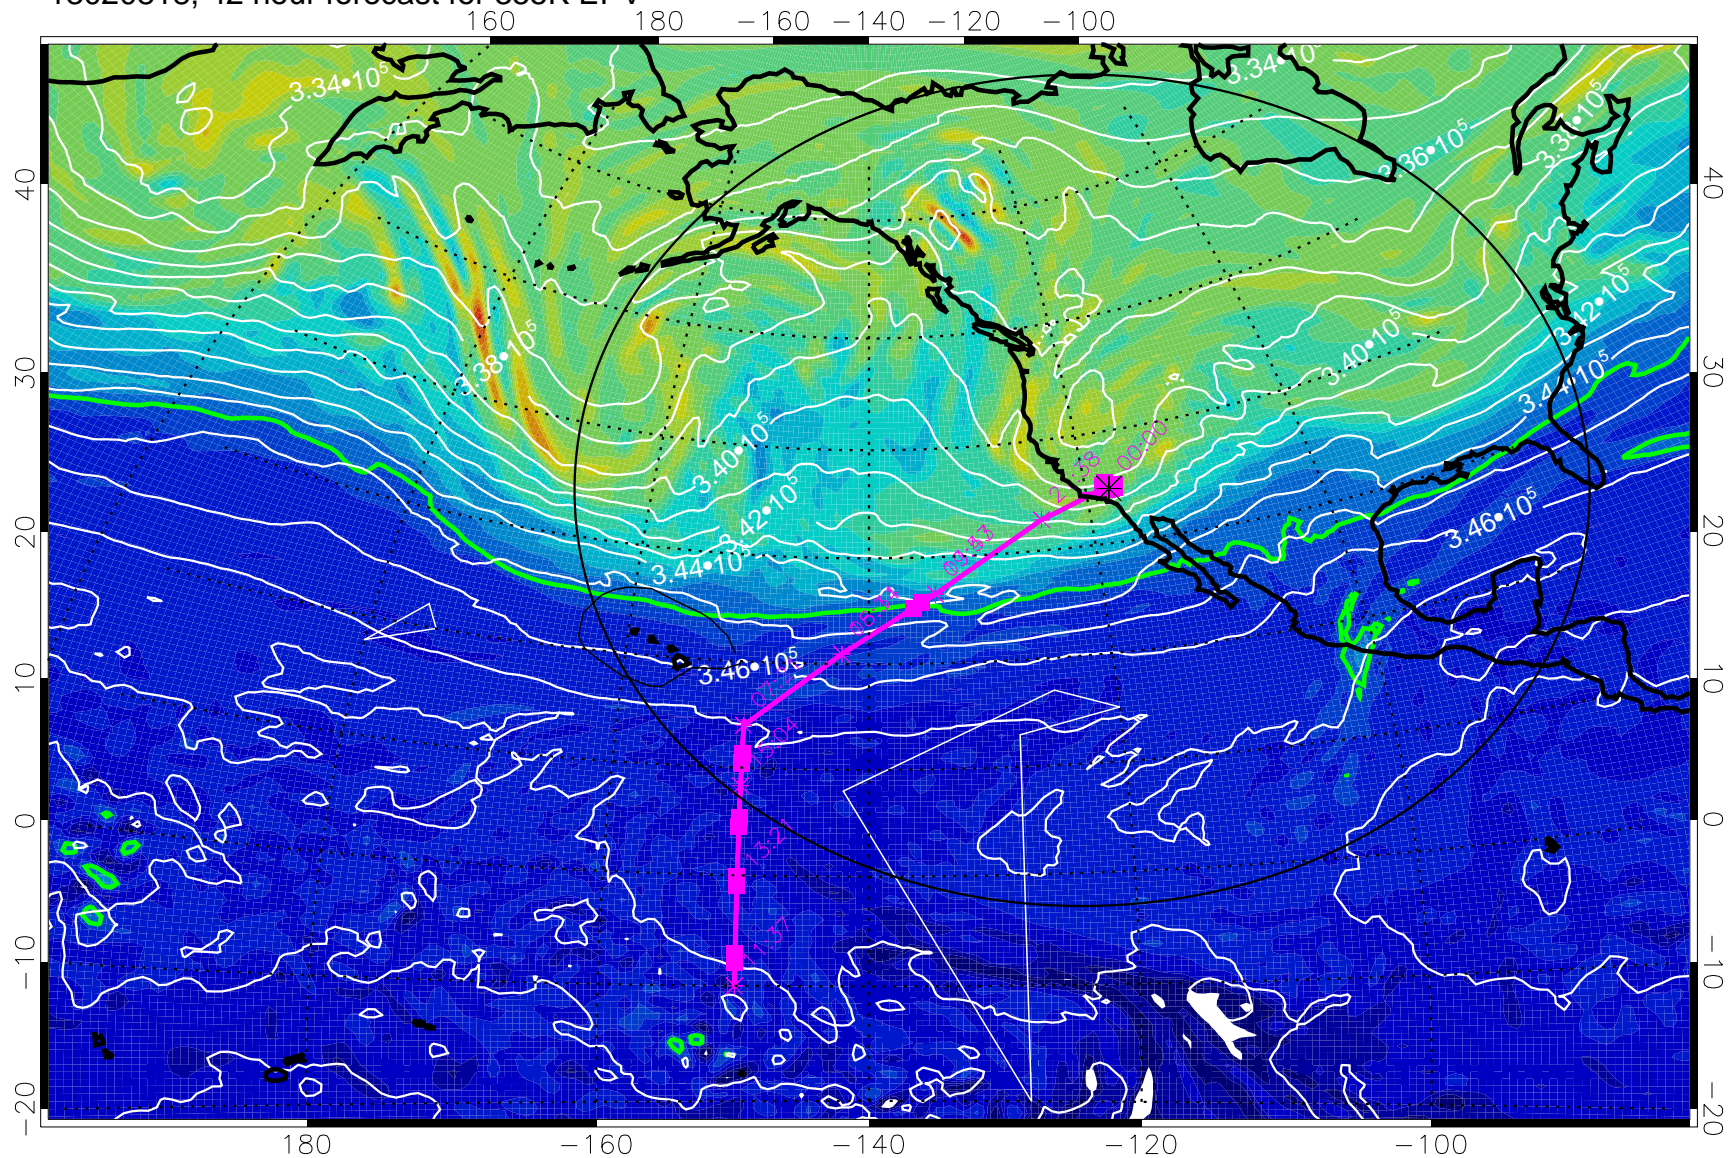

13020718, 18 hour forecast for 355K EPV

160 180 -160 -140 -120 -100

355K Montgomery Streamfunction, white
EPV Tropopause (2 PVU) Position
Range ring of 4055 km -- 13 hours GH round trip

13020800, 24 hour forecast for 355K EPV

355K Montgomery Streamfunction, white
EPV Tropopause (2 PVU) Position
Range ring of 4055 km -- 13 hours GH round trip

13020806, 30 hour forecast for 355K EPV

355K Montgomery Streamfunction, white
EPV Tropopause (2 PVU) Position
Range ring of 4055 km -- 13 hours GH round trip

13020812, 36 hour forecast for 355K EPV

355K Montgomery Streamfunction, white
EPV Tropopause (2 PVU) Position
Range ring of 4055 km -- 13 hours GH round trip

13020818, 42 hour forecast for 355K EPV

355K Montgomery Streamfunction, white
EPV Tropopause (2 PVU) Position
Range ring of 4055 km -- 13 hours GH round trip

13020906, 54 hour forecast for 355K EPV

0 5.0×10^{-6} 1.0×10^{-5} 1.5×10^{-5}
PVU

355K Montgomery Streamfunction, white
EPV Tropopause (2 PVU) Position
Range ring of 4055 km -- 13 hours GH round trip

13020912, 60 hour forecast for 355K EPV