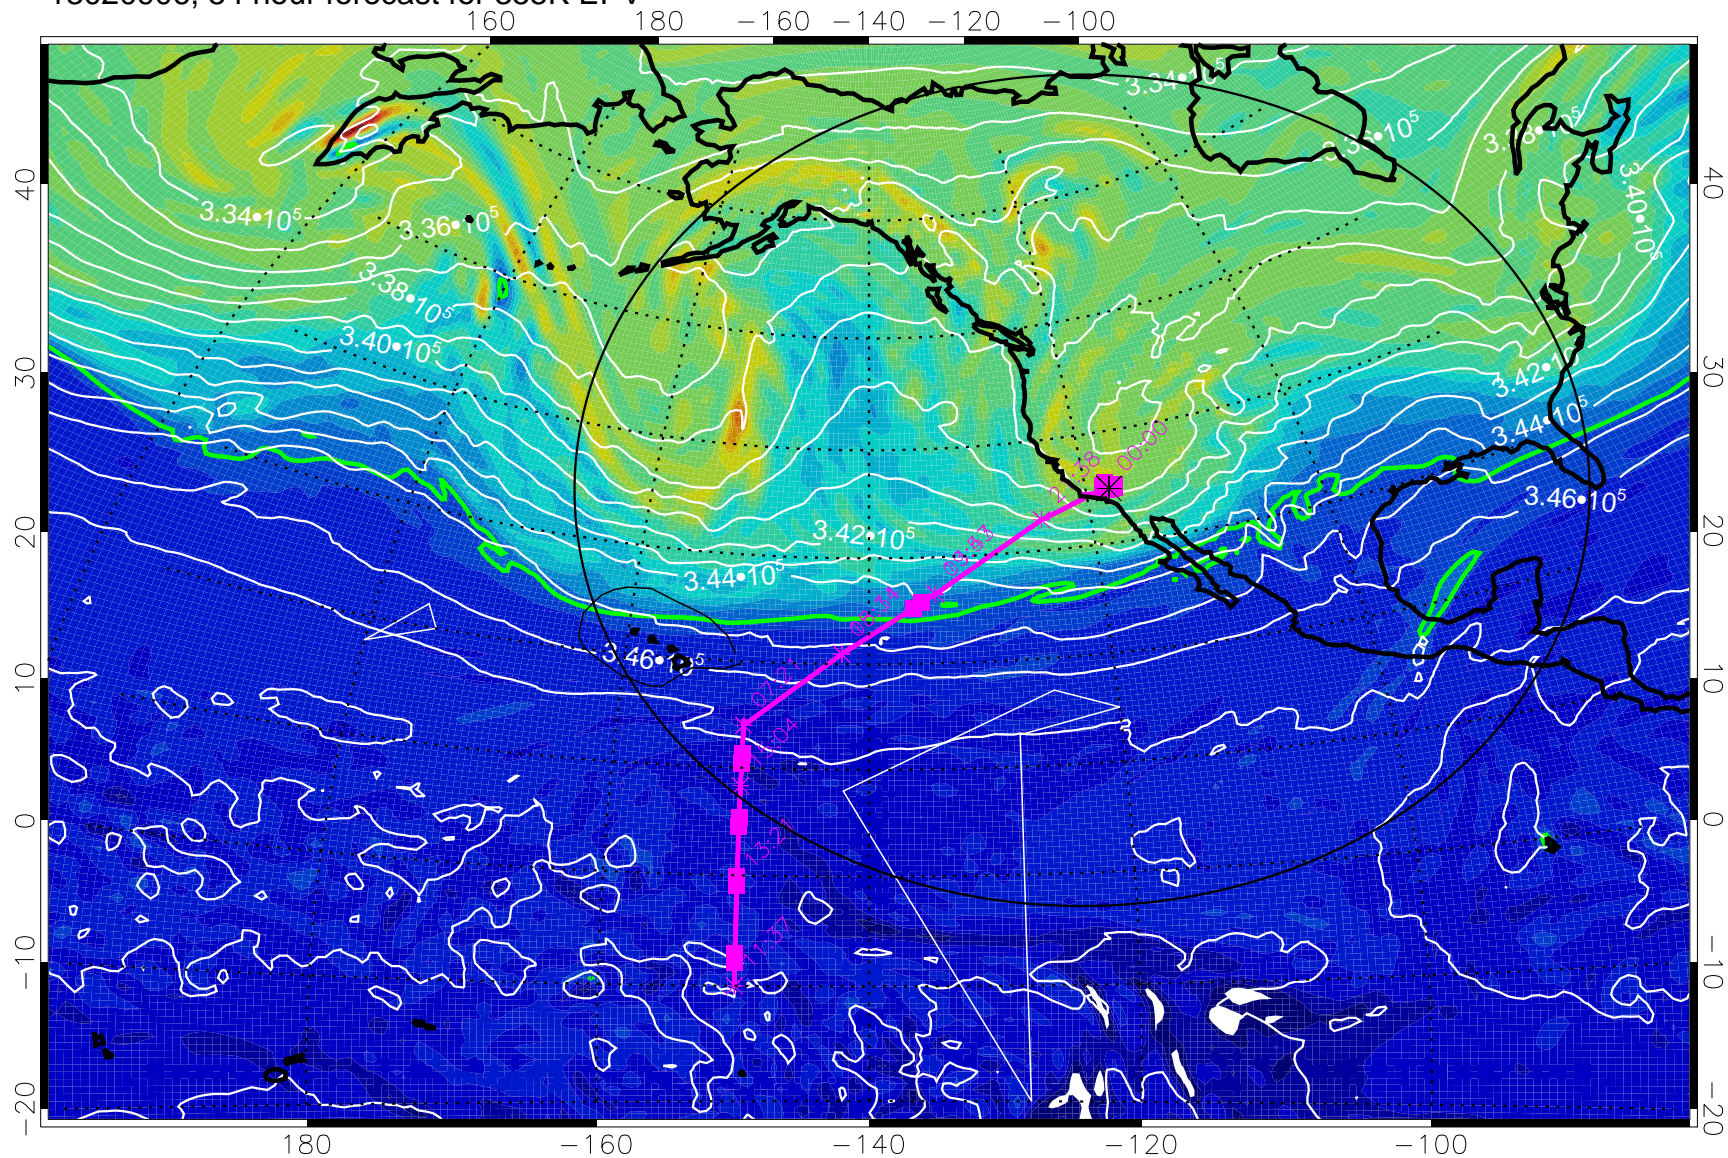

355K Montgomery Streamfunction, white
EPV Tropopause (2 PVU) Position
Range ring of 4055 km -- 13 hours GH round trip

13020806, 30 hour forecast for 355K EPV

355K Montgomery Streamfunction, white
EPV Tropopause (2 PVU) Position
Range ring of 4055 km -- 13 hours GH round trip

13020812, 36 hour forecast for 355K EPV

355K Montgomery Streamfunction, white
EPV Tropopause (2 PVU) Position
Range ring of 4055 km -- 13 hours GH round trip

13020818, 42 hour forecast for 355K EPV

355K Montgomery Streamfunction, white
EPV Tropopause (2 PVU) Position
Range ring of 4055 km -- 13 hours GH round trip

13020900, 48 hour forecast for 355K EPV

0 $5.0 \cdot 10^{-6}$ $1.0 \cdot 10^{-5}$ $1.5 \cdot 10^{-5}$
PVU

355K Montgomery Streamfunction, white
EPV Tropopause (2 PVU) Position
Range ring of 4055 km -- 13 hours GH round trip

13020906, 54 hour forecast for 355K EPV

0 5.0×10^{-6} 1.0×10^{-5} 1.5×10^{-5}
PVU

355K Montgomery Streamfunction, white
EPV Tropopause (2 PVU) Position
Range ring of 4055 km -- 13 hours GH round trip

13020912, 60 hour forecast for 355K EPV