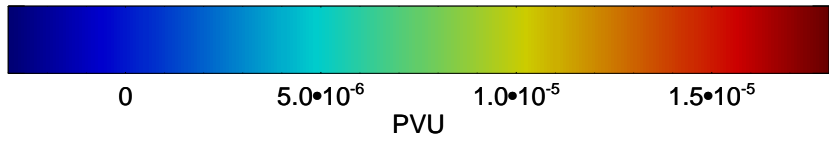

13021112, 120 hour forecast for 355K EPV

160 180 -160 -140 -120 -100

355K Montgomery Streamfunction, white
EPV Tropopause (2 PVU) Position
Range ring of 4055 km -- 13 hours GH round trip