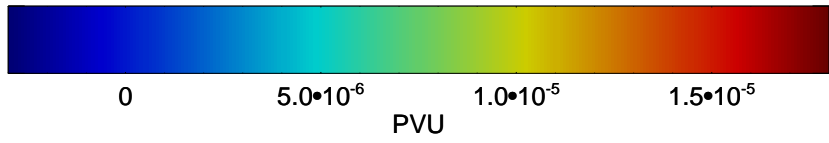

13020700, 12 hour forecast for 355K EPV

160 180 -160 -140 -120 -100

355K Montgomery Streamfunction, white
EPV Tropopause (2 PVU) Position
Range ring of 4055 km -- 13 hours GH round trip