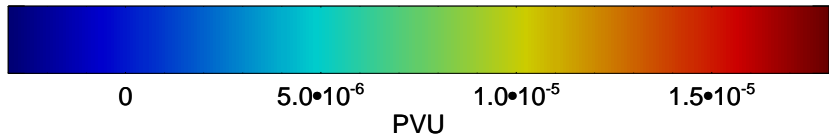

13021000, 84 hour forecast for 355K EPV

355K Montgomery Streamfunction, white
EPV Tropopause (2 PVU) Position
Range ring of 4055 km -- 13 hours GH round trip