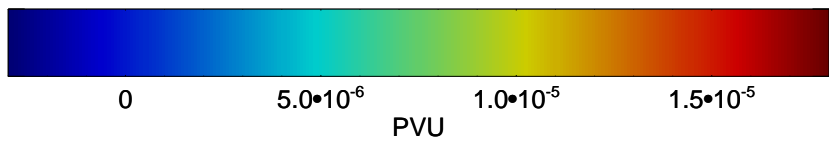

13021012, 96 hour forecast for 355K EPV

355K Montgomery Streamfunction, white
EPV Tropopause (2 PVU) Position
Range ring of 4055 km -- 13 hours GH round trip