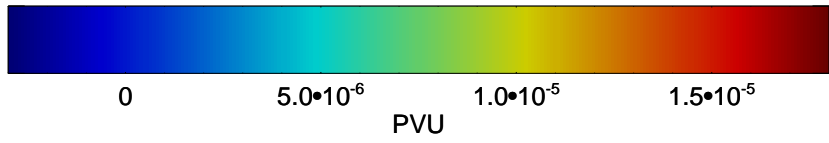

13021000, 96 hour forecast for 355K EPV

160 180 -160 -140 -120 -100

355K Montgomery Streamfunction, white
EPV Tropopause (2 PVU) Position
Range ring of 4055 km -- 13 hours GH round trip