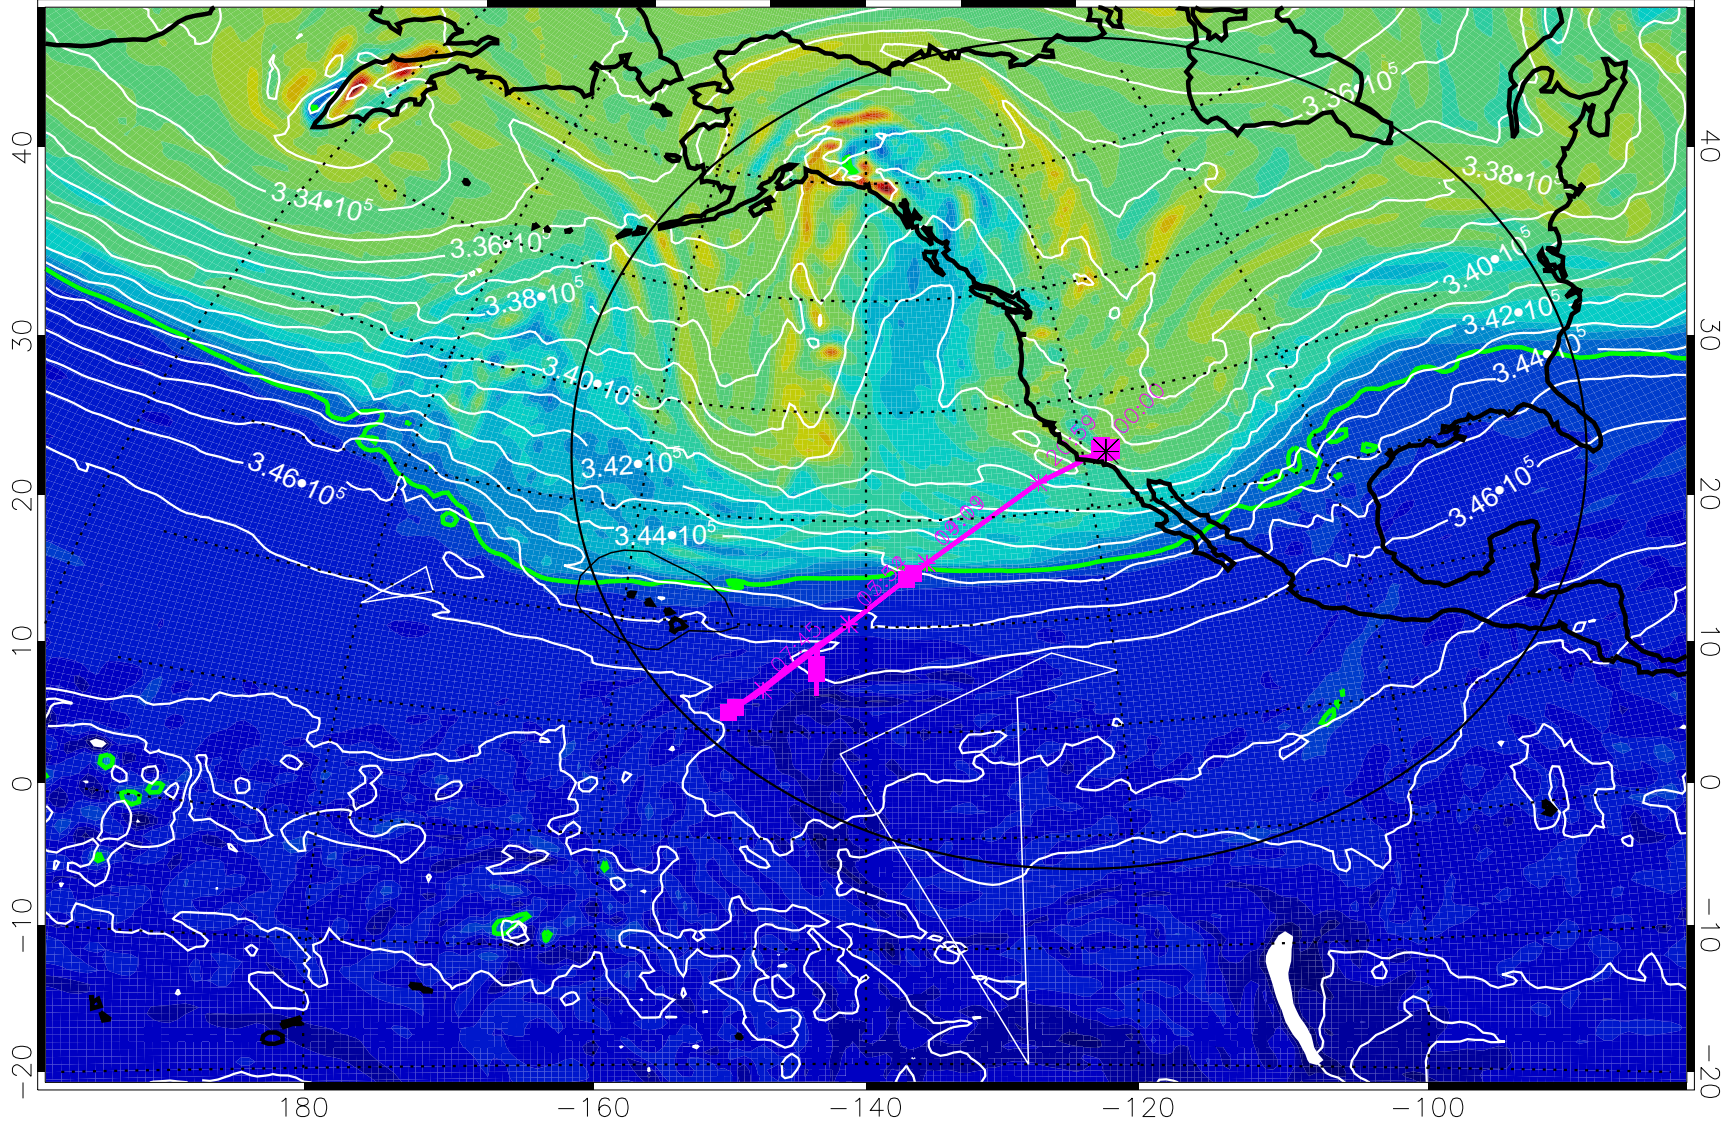

13020906, 78 hour forecast for 355K EPV

160 180 -160 -140 -120 -100

0 5.0•10⁻⁶ 1.0•10⁻⁵ 1.5•10⁻⁵
PVU

355K Montgomery Streamfunction, white
EPV Tropopause (2 PVU) Position
Range ring of 4055 km -- 13 hours GH round trip

13020912, 84 hour forecast for 355K EPV

PVU

355K Montgomery Streamfunction, white
EPV Tropopause (2 PVU) Position
Range ring of 4055 km -- 13 hours GH round trip

13020918, 90 hour forecast for 355K EPV

355K Montgomery Streamfunction, white
EPV Tropopause (2 PVU) Position
Range ring of 4055 km -- 13 hours GH round trip

13021000, 96 hour forecast for 355K EPV

160 180 -160 -140 -120 -100

355K Montgomery Streamfunction, white
EPV Tropopause (2 PVU) Position
Range ring of 4055 km -- 13 hours GH round trip

13021006, 102 hour forecast for 355K EPV

160 180 -160 -140 -120 -100

355K Montgomery Streamfunction, white
EPV Tropopause (2 PVU) Position
Range ring of 4055 km -- 13 hours GH round trip

13021012, 108 hour forecast for 355K EPV

160 180 -160 -140 -120 -100