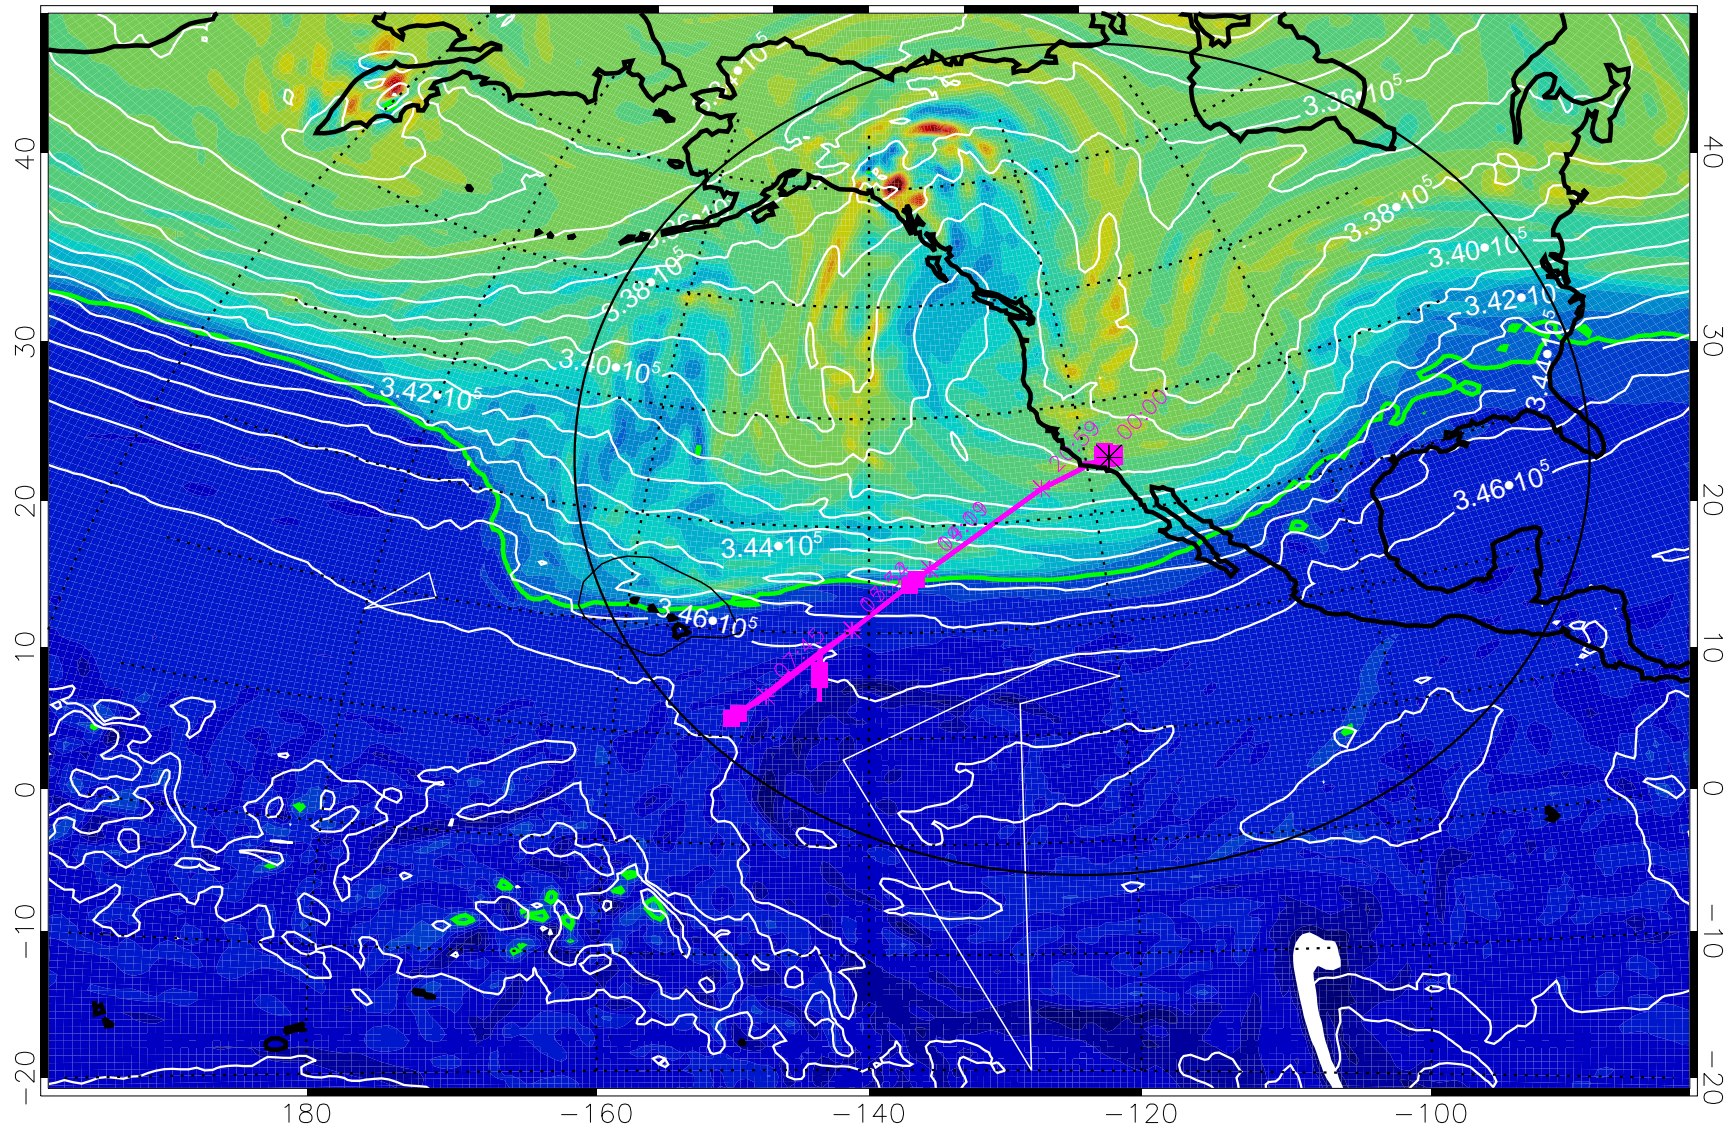

13020912, 84 hour forecast for 355K EPV

PVU

355K Montgomery Streamfunction, white
EPV Tropopause (2 PVU) Position
Range ring of 4055 km -- 13 hours GH round trip

13020918, 90 hour forecast for 355K EPV

355K Montgomery Streamfunction, white
EPV Tropopause (2 PVU) Position
Range ring of 4055 km -- 13 hours GH round trip

13021000, 96 hour forecast for 355K EPV

160 180 -160 -140 -120 -100

355K Montgomery Streamfunction, white
EPV Tropopause (2 PVU) Position
Range ring of 4055 km -- 13 hours GH round trip

13021006, 102 hour forecast for 355K EPV

160 180 -160 -140 -120 -100

355K Montgomery Streamfunction, white
EPV Tropopause (2 PVU) Position
Range ring of 4055 km -- 13 hours GH round trip

13021012, 108 hour forecast for 355K EPV

160 180 -160 -140 -120 -100

0 $5.0 \cdot 10^{-6}$ $1.0 \cdot 10^{-5}$ $1.5 \cdot 10^{-5}$

PVU

355K Montgomery Streamfunction, white
EPV Tropopause (2 PVU) Position
Range ring of 4055 km -- 13 hours GH round trip

13021018, 114 hour forecast for 355K EPV