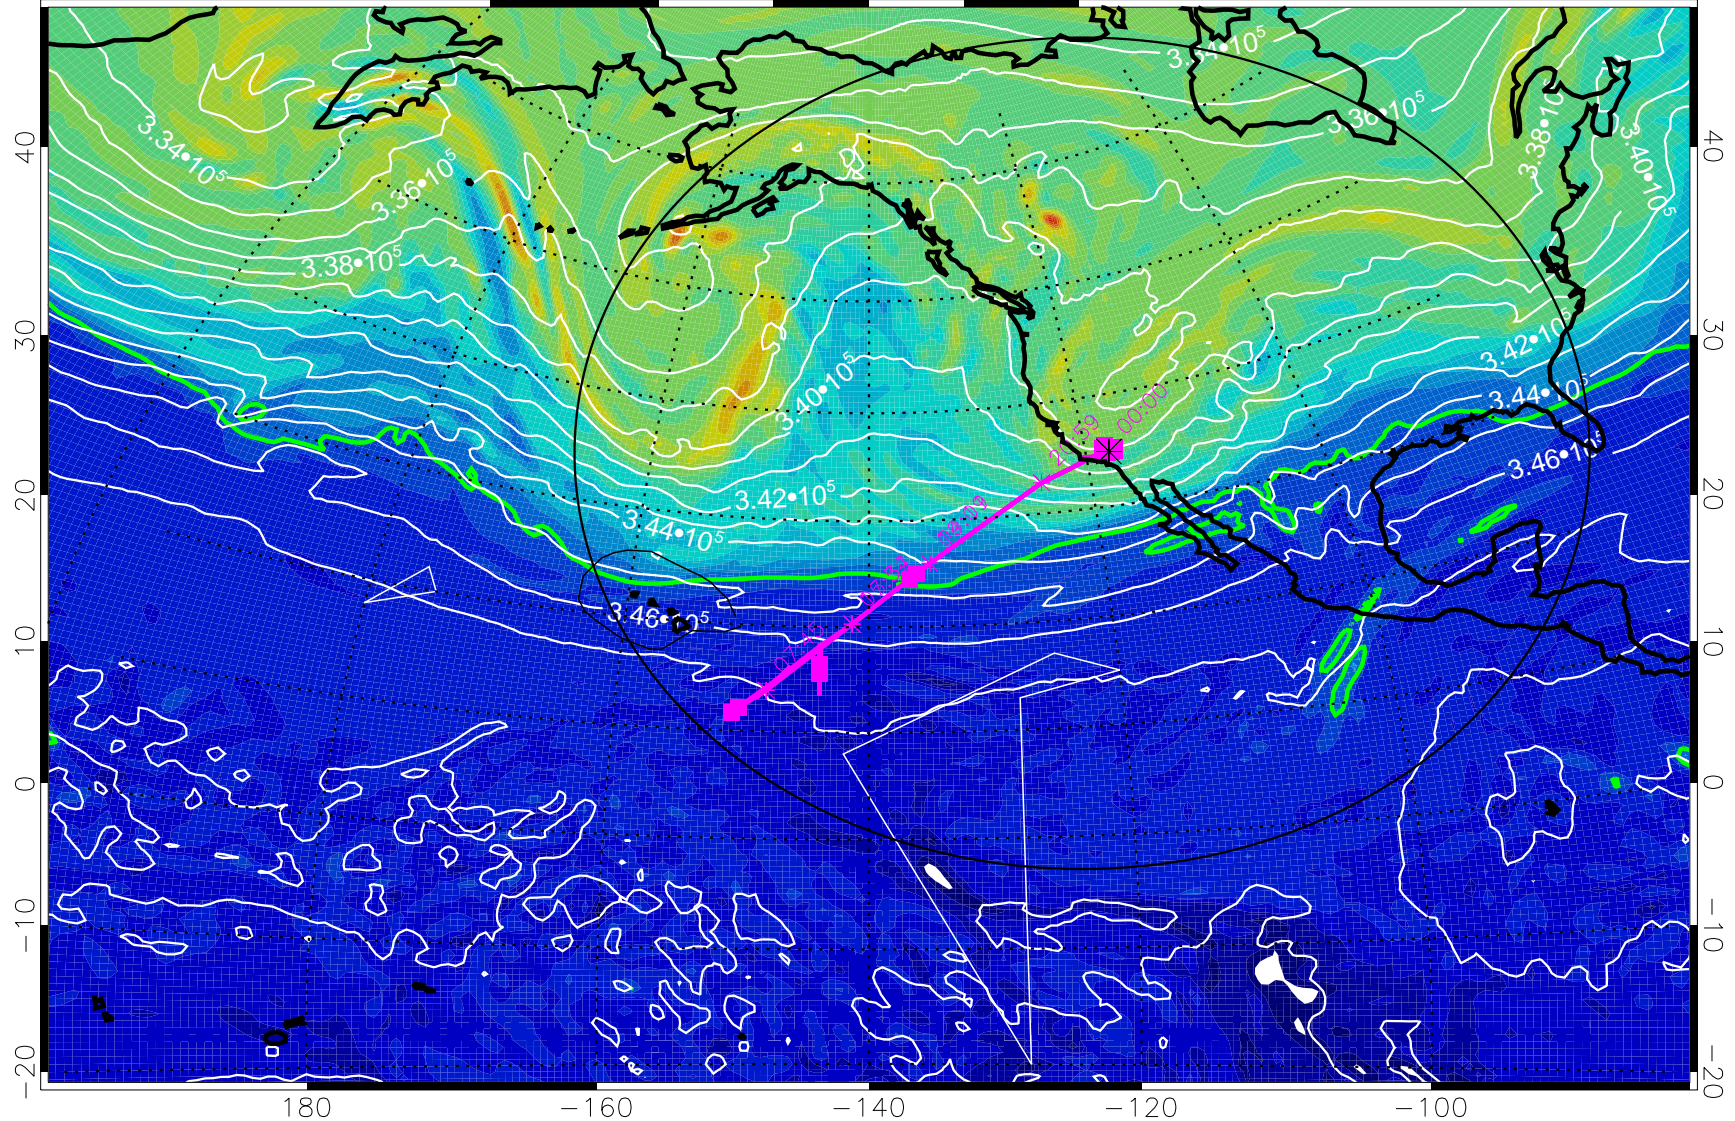

13020812, 60 hour forecast for 355K EPV

355K Montgomery Streamfunction, white
EPV Tropopause (2 PVU) Position
Range ring of 4055 km -- 13 hours GH round trip

13020818, 66 hour forecast for 355K EPV

355K Montgomery Streamfunction, white
EPV Tropopause (2 PVU) Position
Range ring of 4055 km -- 13 hours GH round trip

13020900, 72 hour forecast for 355K EPV

160 180 -160 -140 -120 -100

0 $5.0 \cdot 10^{-6}$ $1.0 \cdot 10^{-5}$ $1.5 \cdot 10^{-5}$
PVU

355K Montgomery Streamfunction, white
EPV Tropopause (2 PVU) Position
Range ring of 4055 km -- 13 hours GH round trip

13020906, 78 hour forecast for 355K EPV

160 180 -160 -140 -120 -100

0 5.0•10⁻⁶ 1.0•10⁻⁵ 1.5•10⁻⁵
PVU

355K Montgomery Streamfunction, white
EPV Tropopause (2 PVU) Position
Range ring of 4055 km -- 13 hours GH round trip

13020912, 84 hour forecast for 355K EPV

PVU

355K Montgomery Streamfunction, white
EPV Tropopause (2 PVU) Position
Range ring of 4055 km -- 13 hours GH round trip

13020918, 90 hour forecast for 355K EPV

355K Montgomery Streamfunction, white
EPV Tropopause (2 PVU) Position
Range ring of 4055 km -- 13 hours GH round trip