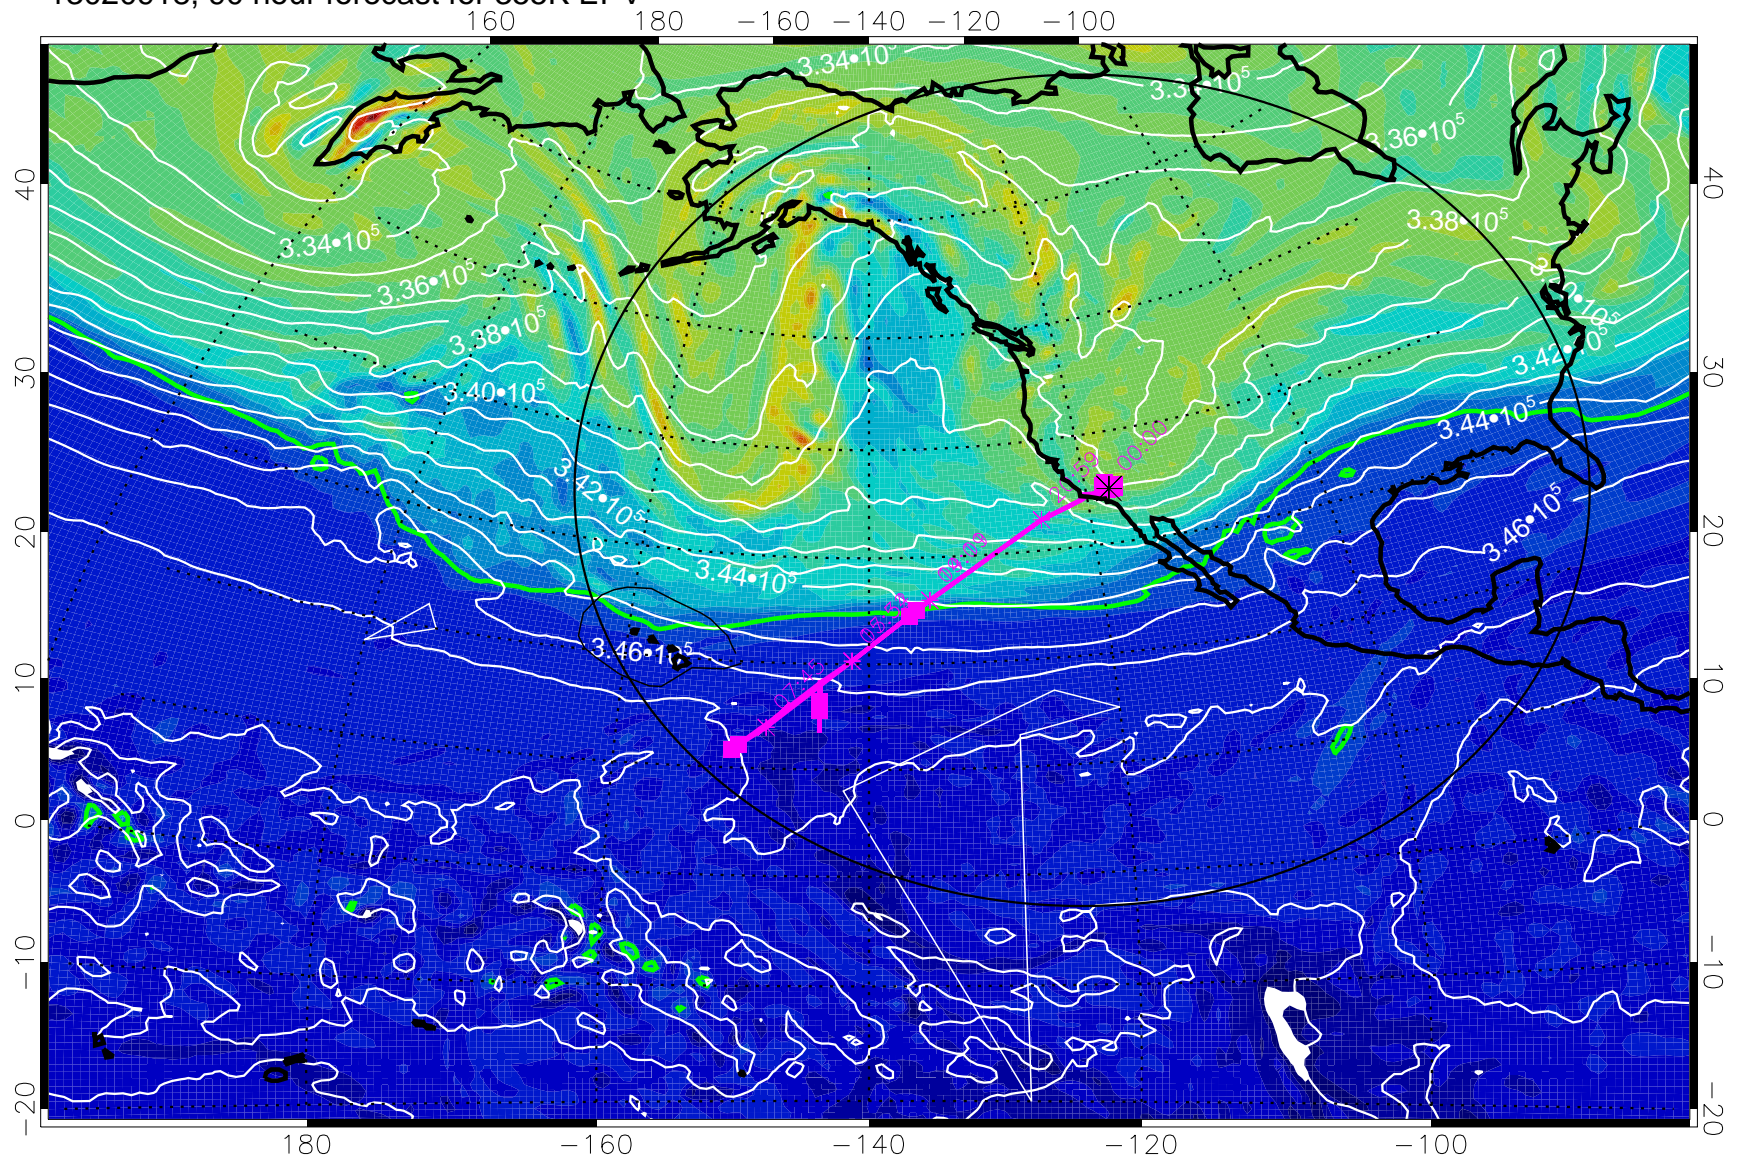

13020900, 72 hour forecast for 355K EPV

160 180 -160 -140 -120 -100

0 $5.0 \cdot 10^{-6}$ $1.0 \cdot 10^{-5}$ $1.5 \cdot 10^{-5}$
PVU

355K Montgomery Streamfunction, white
EPV Tropopause (2 PVU) Position
Range ring of 4055 km -- 13 hours GH round trip

13020906, 78 hour forecast for 355K EPV

160 180 -160 -140 -120 -100

0 5.0•10⁻⁶ 1.0•10⁻⁵ 1.5•10⁻⁵
PVU

355K Montgomery Streamfunction, white
EPV Tropopause (2 PVU) Position
Range ring of 4055 km -- 13 hours GH round trip

13020912, 84 hour forecast for 355K EPV

PVU

355K Montgomery Streamfunction, white
EPV Tropopause (2 PVU) Position
Range ring of 4055 km -- 13 hours GH round trip

13020918, 90 hour forecast for 355K EPV

355K Montgomery Streamfunction, white
EPV Tropopause (2 PVU) Position
Range ring of 4055 km -- 13 hours GH round trip

13021000, 96 hour forecast for 355K EPV

160 180 -160 -140 -120 -100

355K Montgomery Streamfunction, white
EPV Tropopause (2 PVU) Position
Range ring of 4055 km -- 13 hours GH round trip

13021006, 102 hour forecast for 355K EPV