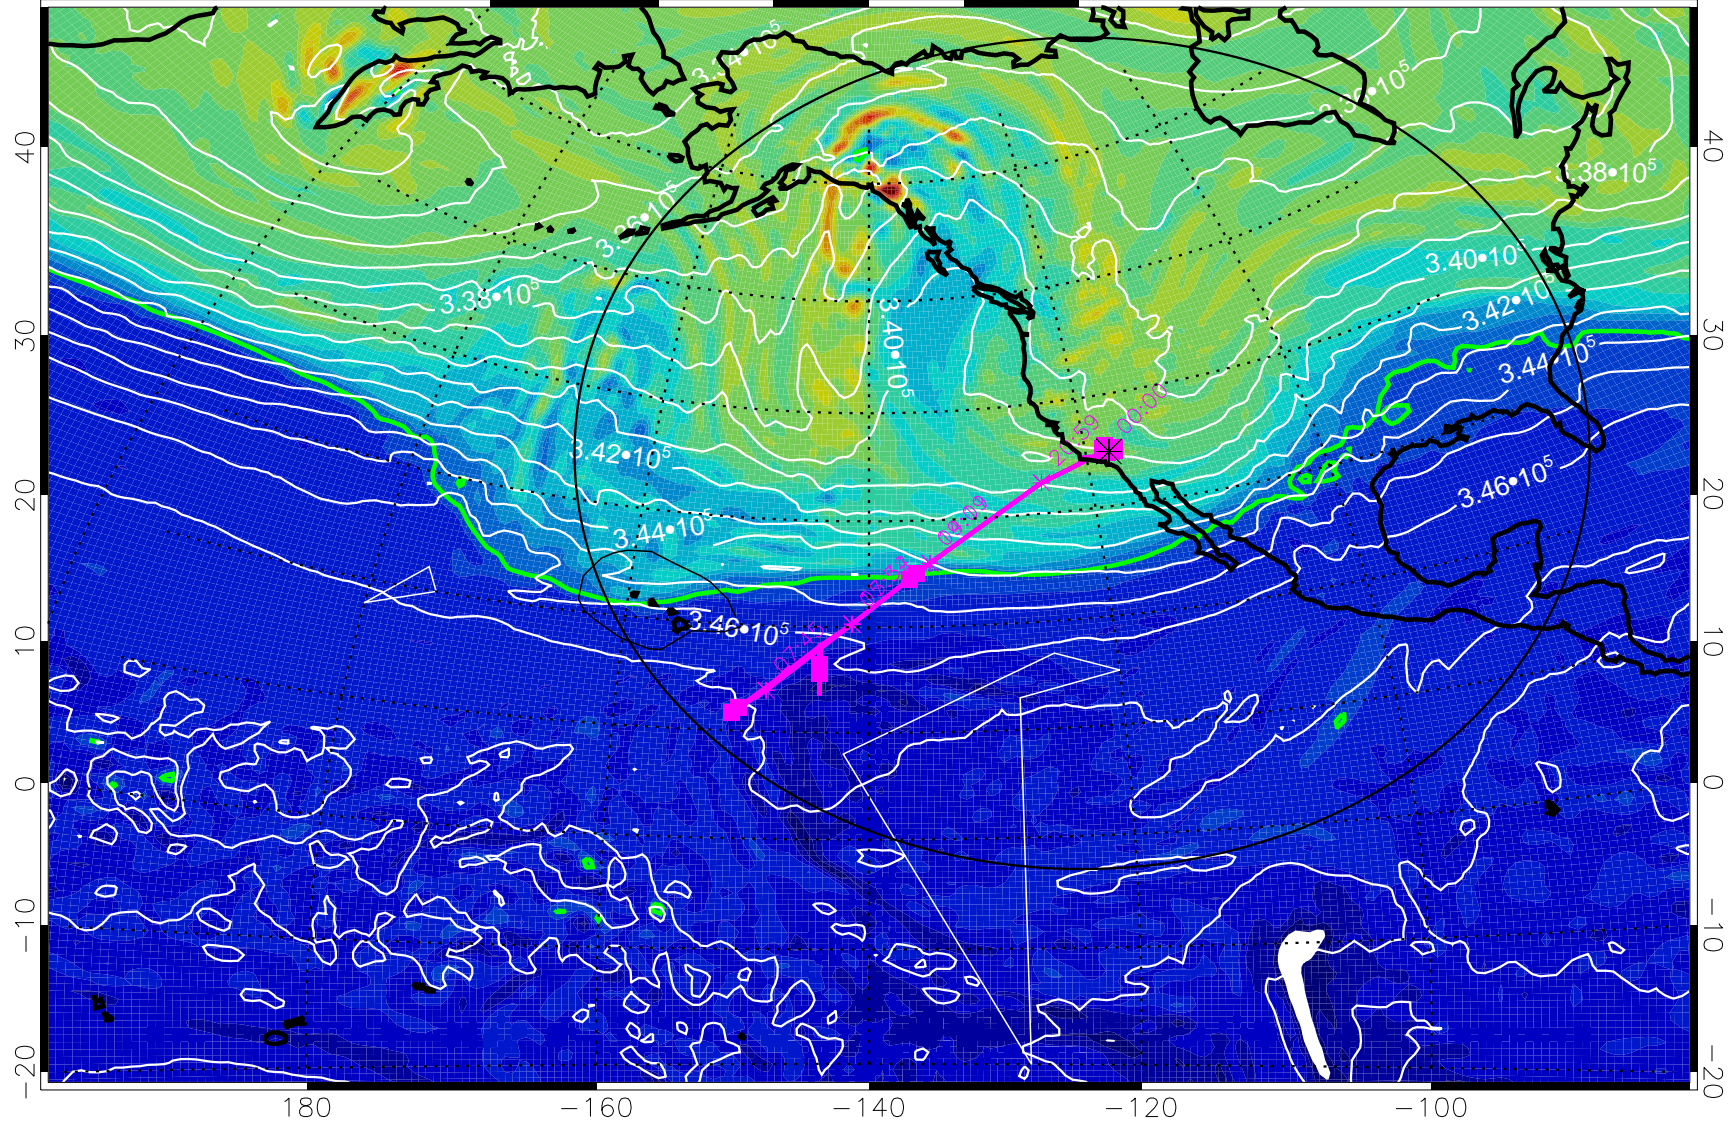

13020912, 84 hour forecast for 355K EPV

PVU

355K Montgomery Streamfunction, white
EPV Tropopause (2 PVU) Position
Range ring of 4055 km -- 13 hours GH round trip

13020918, 90 hour forecast for 355K EPV

355K Montgomery Streamfunction, white
EPV Tropopause (2 PVU) Position
Range ring of 4055 km -- 13 hours GH round trip

13021000, 96 hour forecast for 355K EPV

160 180 -160 -140 -120 -100

355K Montgomery Streamfunction, white
EPV Tropopause (2 PVU) Position
Range ring of 4055 km -- 13 hours GH round trip

13021006, 102 hour forecast for 355K EPV

160 180 -160 -140 -120 -100

355K Montgomery Streamfunction, white
EPV Tropopause (2 PVU) Position
Range ring of 4055 km -- 13 hours GH round trip

13021012, 108 hour forecast for 355K EPV

160 180 -160 -140 -120 -100

0 $5.0 \cdot 10^{-6}$ $1.0 \cdot 10^{-5}$ $1.5 \cdot 10^{-5}$

PVU

355K Montgomery Streamfunction, white
EPV Tropopause (2 PVU) Position
Range ring of 4055 km -- 13 hours GH round trip

13021018, 114 hour forecast for 355K EPV