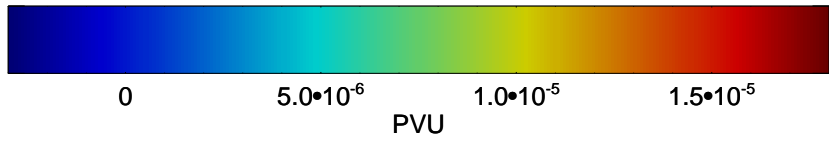

13021006, 102 hour forecast for 355K EPV

160 180 -160 -140 -120 -100

355K Montgomery Streamfunction, white
EPV Tropopause (2 PVU) Position
Range ring of 4055 km -- 13 hours GH round trip