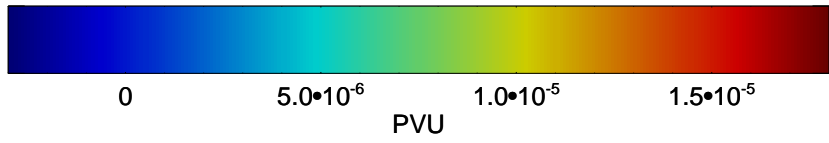

13020818, 66 hour forecast for 355K EPV

355K Montgomery Streamfunction, white
EPV Tropopause (2 PVU) Position
Range ring of 4055 km -- 13 hours GH round trip