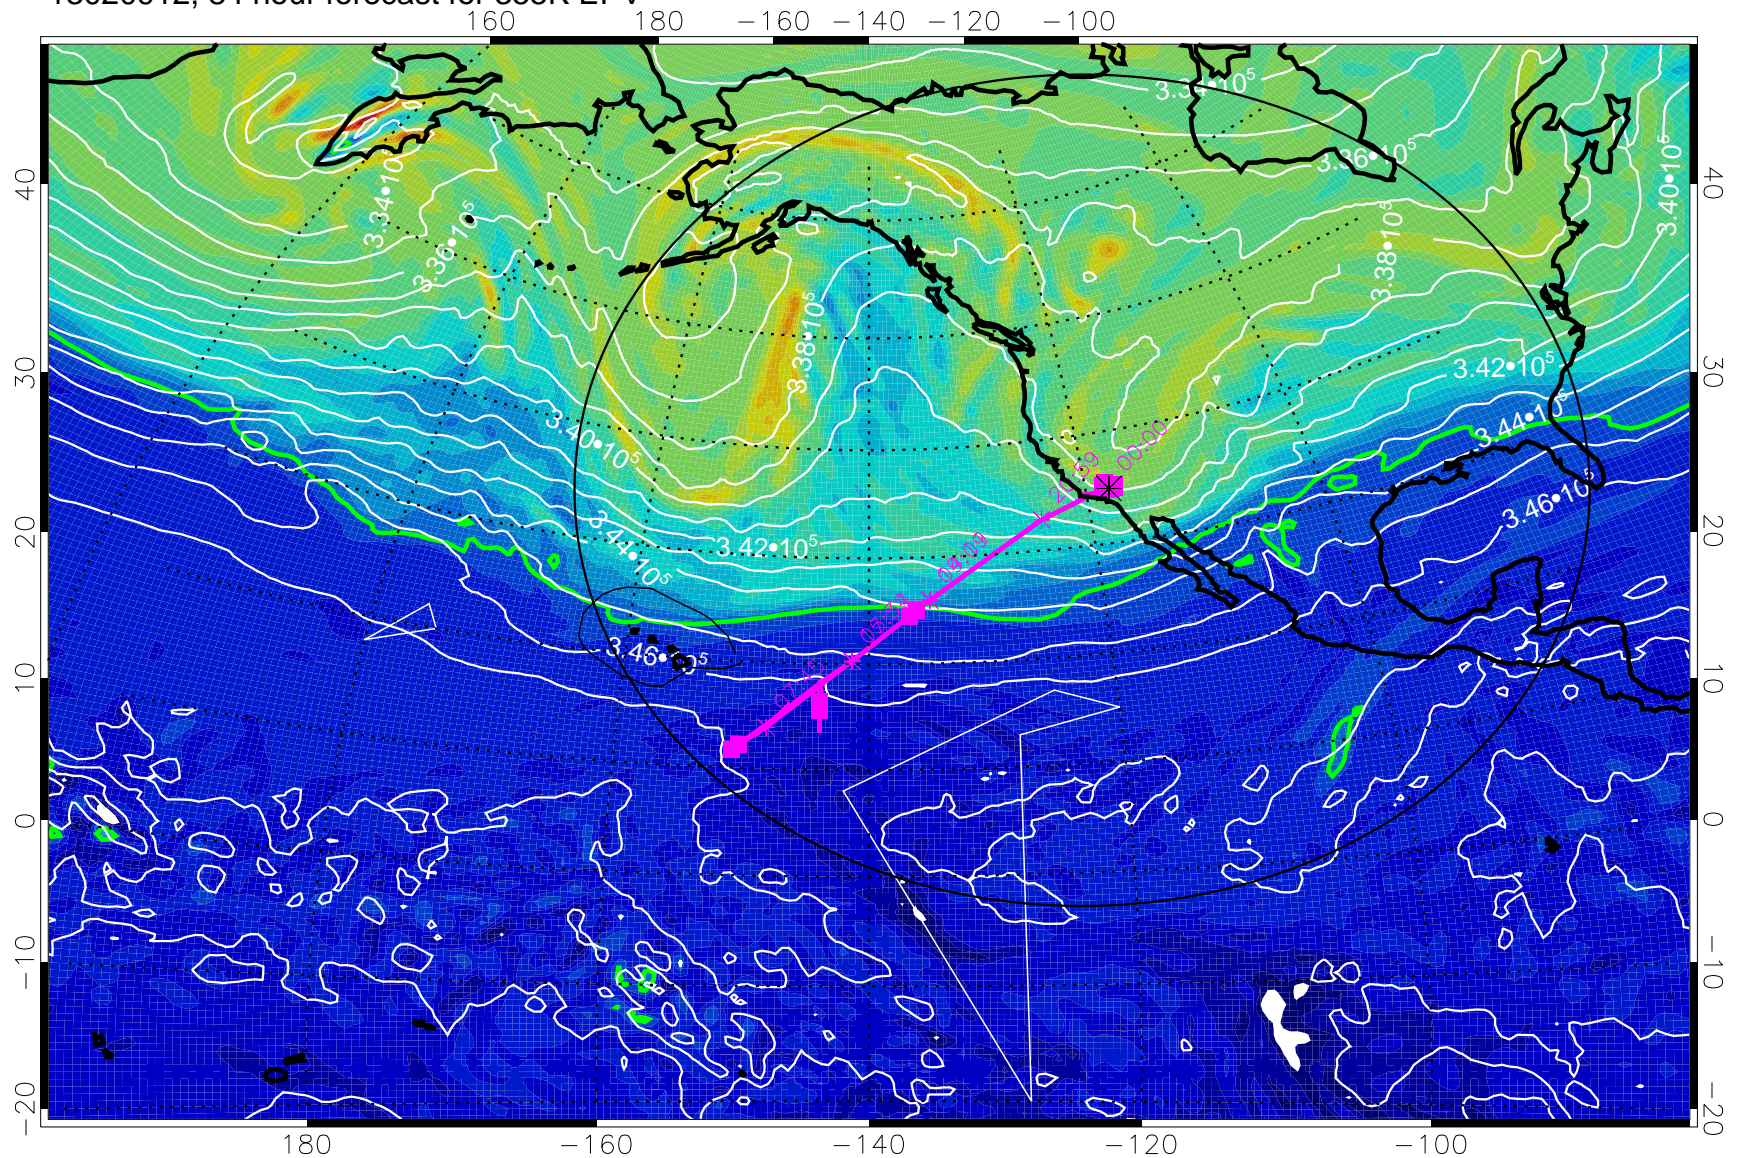

13020900, 72 hour forecast for 355K EPV

160 180 -160 -140 -120 -100

0 $5.0 \cdot 10^{-6}$ $1.0 \cdot 10^{-5}$ $1.5 \cdot 10^{-5}$
PVU

355K Montgomery Streamfunction, white
EPV Tropopause (2 PVU) Position
Range ring of 4055 km -- 13 hours GH round trip

13020906, 78 hour forecast for 355K EPV

160 180 -160 -140 -120 -100

0 5.0•10⁻⁶ 1.0•10⁻⁵ 1.5•10⁻⁵
PVU

355K Montgomery Streamfunction, white
EPV Tropopause (2 PVU) Position
Range ring of 4055 km -- 13 hours GH round trip

13020912, 84 hour forecast for 355K EPV

PVU

355K Montgomery Streamfunction, white
EPV Tropopause (2 PVU) Position
Range ring of 4055 km -- 13 hours GH round trip

13020918, 90 hour forecast for 355K EPV

355K Montgomery Streamfunction, white
EPV Tropopause (2 PVU) Position
Range ring of 4055 km -- 13 hours GH round trip

13021000, 96 hour forecast for 355K EPV

160 180 -160 -140 -120 -100

355K Montgomery Streamfunction, white
EPV Tropopause (2 PVU) Position
Range ring of 4055 km -- 13 hours GH round trip

13021006, 102 hour forecast for 355K EPV