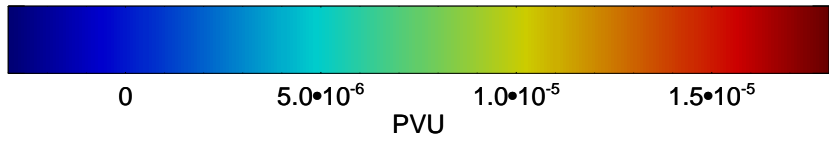

13020612, 24 hour forecast for 355K EPV

160 180 -160 -140 -120 -100

355K Montgomery Streamfunction, white
EPV Tropopause (2 PVU) Position
Range ring of 4055 km -- 13 hours GH round trip