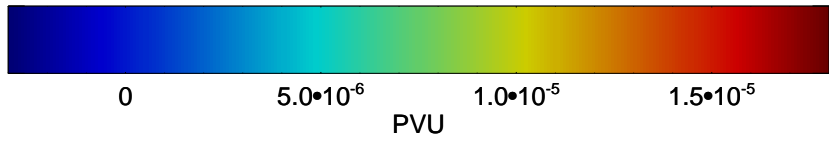

13020800, 60 hour forecast for 355K EPV

160 180 -160 -140 -120 -100

355K Montgomery Streamfunction, white
EPV Tropopause (2 PVU) Position
Range ring of 4055 km -- 13 hours GH round trip