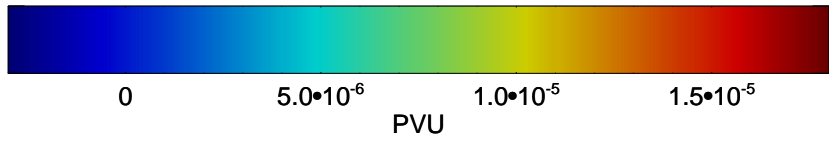

13020818, 78 hour forecast for 355K EPV

355K Montgomery Streamfunction, white
EPV Tropopause (2 PVU) Position
Range ring of 4055 km -- 13 hours GH round trip