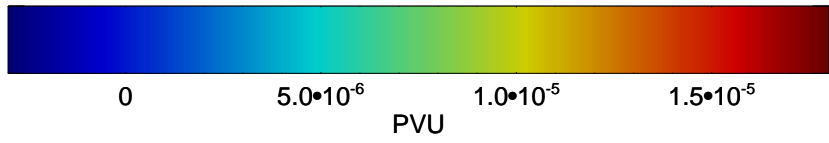

13020612, 36 hour forecast for 355K EPV

160 180 -160 -140 -120 -100

355K Montgomery Streamfunction, white
EPV Tropopause (2 PVU) Position
Range ring of 4055 km -- 13 hours GH round trip