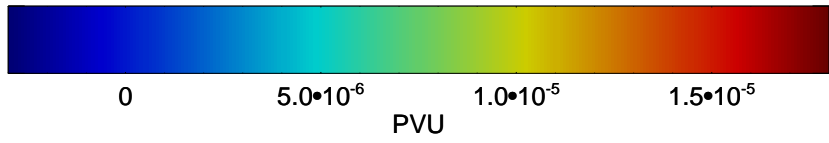

13020718, 66 hour forecast for 355K EPV

160 180 -160 -140 -120 -100

355K Montgomery Streamfunction, white
EPV Tropopause (2 PVU) Position
Range ring of 4055 km -- 13 hours GH round trip