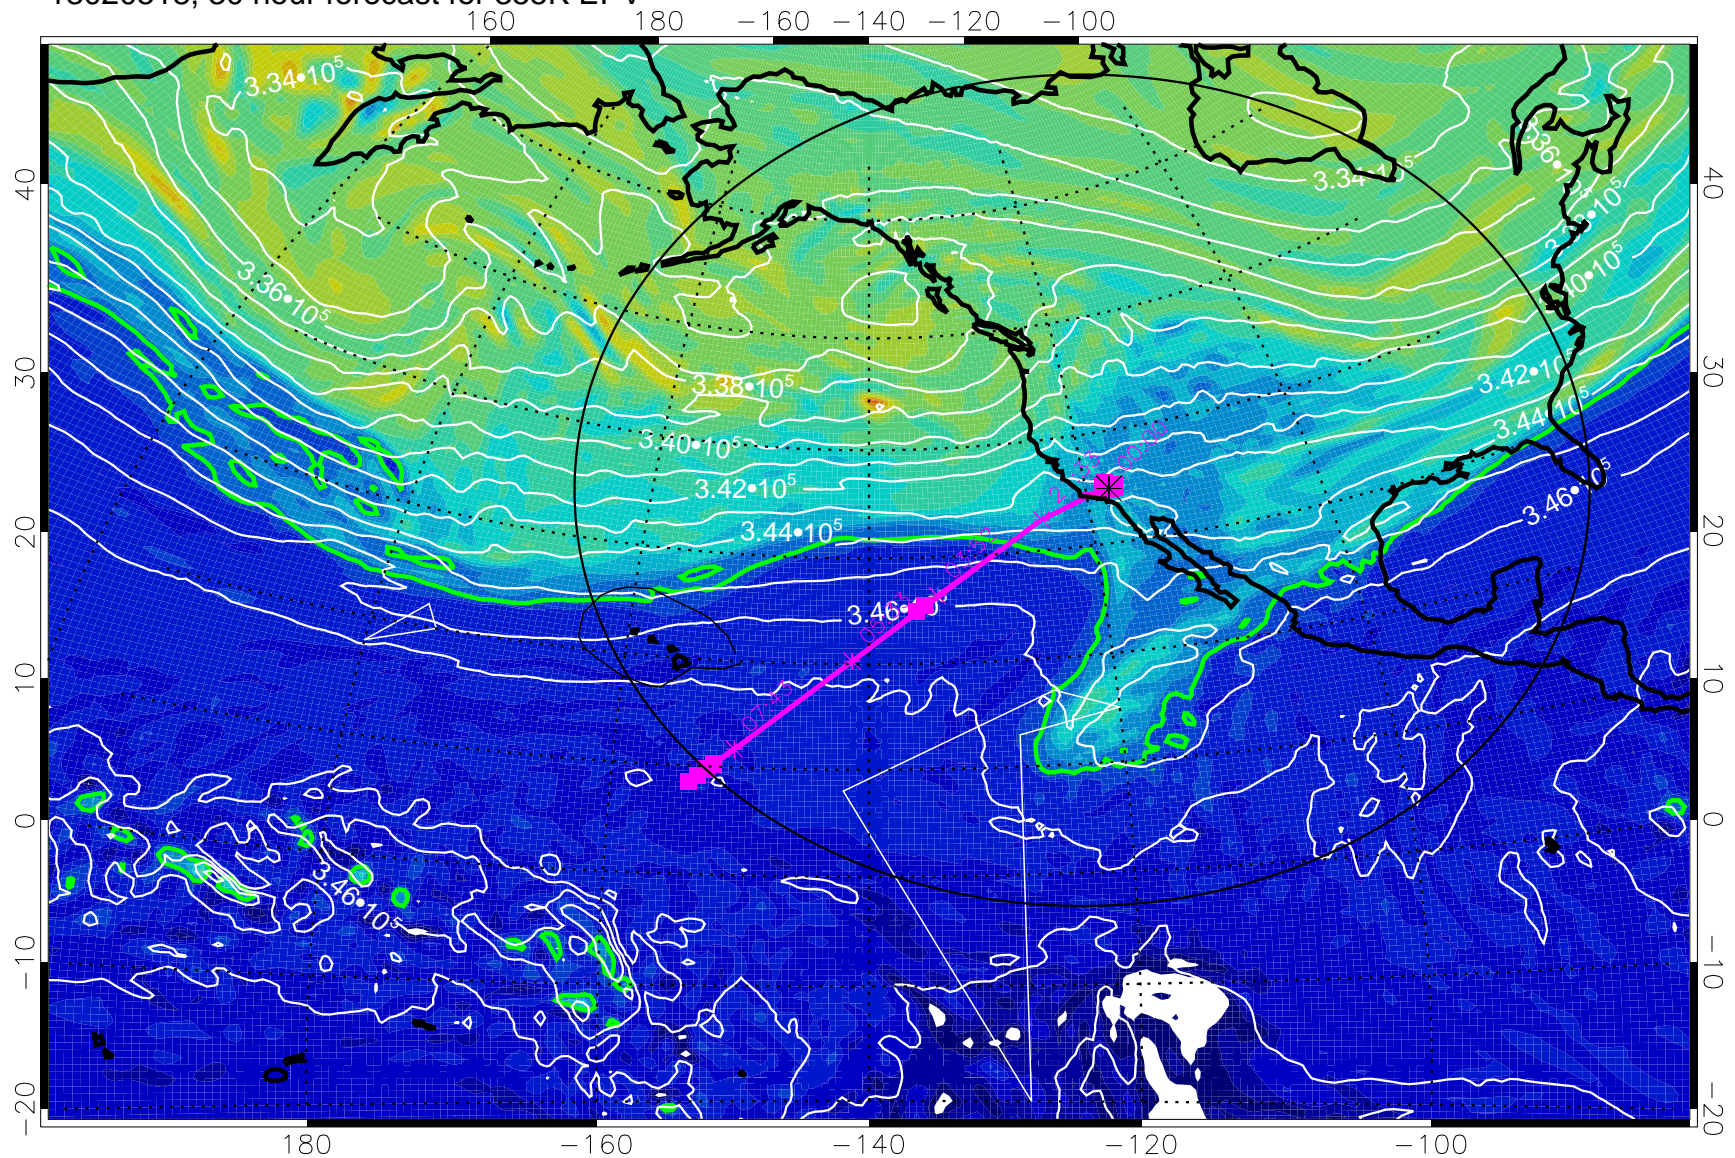

13020500, 12 hour forecast for 355K EPV

355K Montgomery Streamfunction, white  
EPV Tropopause (2 PVU) Position  
Range ring of 4055 km -- 13 hours GH round trip

13020506, 18 hour forecast for 355K EPV

PVU

355K Montgomery Streamfunction, white  
EPV Tropopause (2 PVU) Position  
Range ring of 4055 km -- 13 hours GH round trip

13020512, 24 hour forecast for 355K EPV

355K Montgomery Streamfunction, white  
EPV Tropopause (2 PVU) Position  
Range ring of 4055 km -- 13 hours GH round trip

13020518, 30 hour forecast for 355K EPV

0  $5.0 \cdot 10^{-6}$   $1.0 \cdot 10^{-5}$   $1.5 \cdot 10^{-5}$   
PVU

355K Montgomery Streamfunction, white  
EPV Tropopause (2 PVU) Position  
Range ring of 4055 km -- 13 hours GH round trip

13020600, 36 hour forecast for 355K EPV

160 180 -160 -140 -120 -100

0 5.0\*10<sup>-6</sup> 1.0\*10<sup>-5</sup> 1.5\*10<sup>-5</sup>  
PVU

355K Montgomery Streamfunction, white  
EPV Tropopause (2 PVU) Position  
Range ring of 4055 km -- 13 hours GH round trip