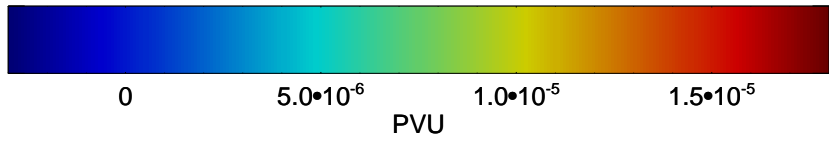

13020506, 42 hour forecast for 355K EPV

160 180 -160 -140 -120 -100

355K Montgomery Streamfunction, white
EPV Tropopause (2 PVU) Position
Range ring of 4055 km -- 13 hours GH round trip