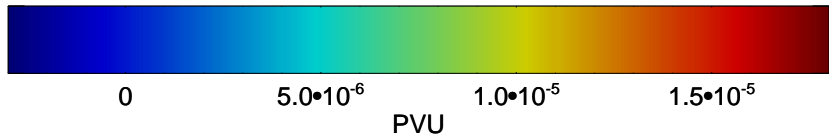

13020612, 84 hour forecast for 355K EPV

160 180 -160 -140 -120 -100

355K Montgomery Streamfunction, white
EPV Tropopause (2 PVU) Position
Range ring of 4055 km -- 13 hours GH round trip