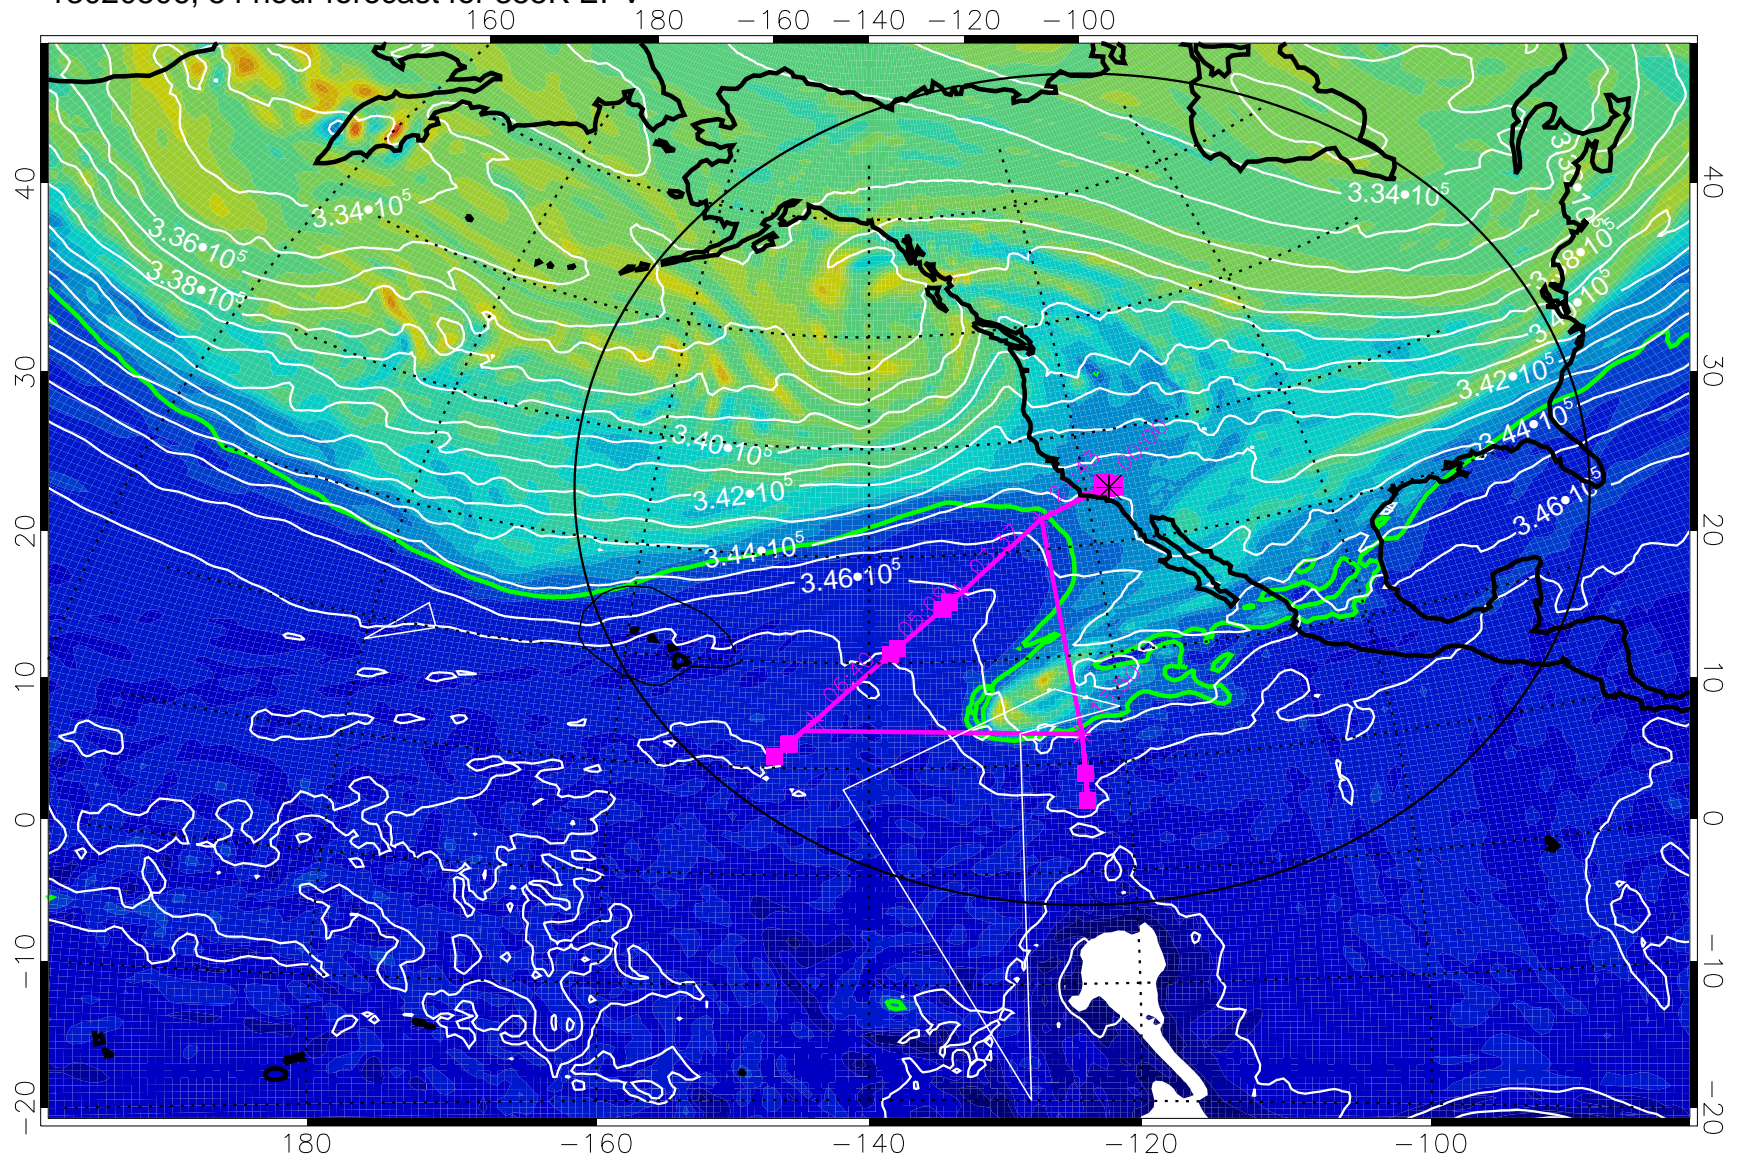

13020412, 36 hour forecast for 355K EPV

160 180 -160 -140 -120 -100

0 5.0•10⁻⁶ 1.0•10⁻⁵ 1.5•10⁻⁵
PVU

355K Montgomery Streamfunction, white
EPV Tropopause (2 PVU) Position
Range ring of 4055 km -- 13 hours GH round trip

13020418, 42 hour forecast for 355K EPV

160 180 -160 -140 -120 -100

0 5.0•10⁻⁶ 1.0•10⁻⁵ 1.5•10⁻⁵
PVU

355K Montgomery Streamfunction, white
EPV Tropopause (2 PVU) Position
Range ring of 4055 km -- 13 hours GH round trip

13020500, 48 hour forecast for 355K EPV

355K Montgomery Streamfunction, white
EPV Tropopause (2 PVU) Position
Range ring of 4055 km -- 13 hours GH round trip

13020506, 54 hour forecast for 355K EPV

355K Montgomery Streamfunction, white
EPV Tropopause (2 PVU) Position
Range ring of 4055 km -- 13 hours GH round trip

13020512, 60 hour forecast for 355K EPV

160 180 -160 -140 -120 -100

355K Montgomery Streamfunction, white
EPV Tropopause (2 PVU) Position
Range ring of 4055 km -- 13 hours GH round trip

13020518, 66 hour forecast for 355K EPV