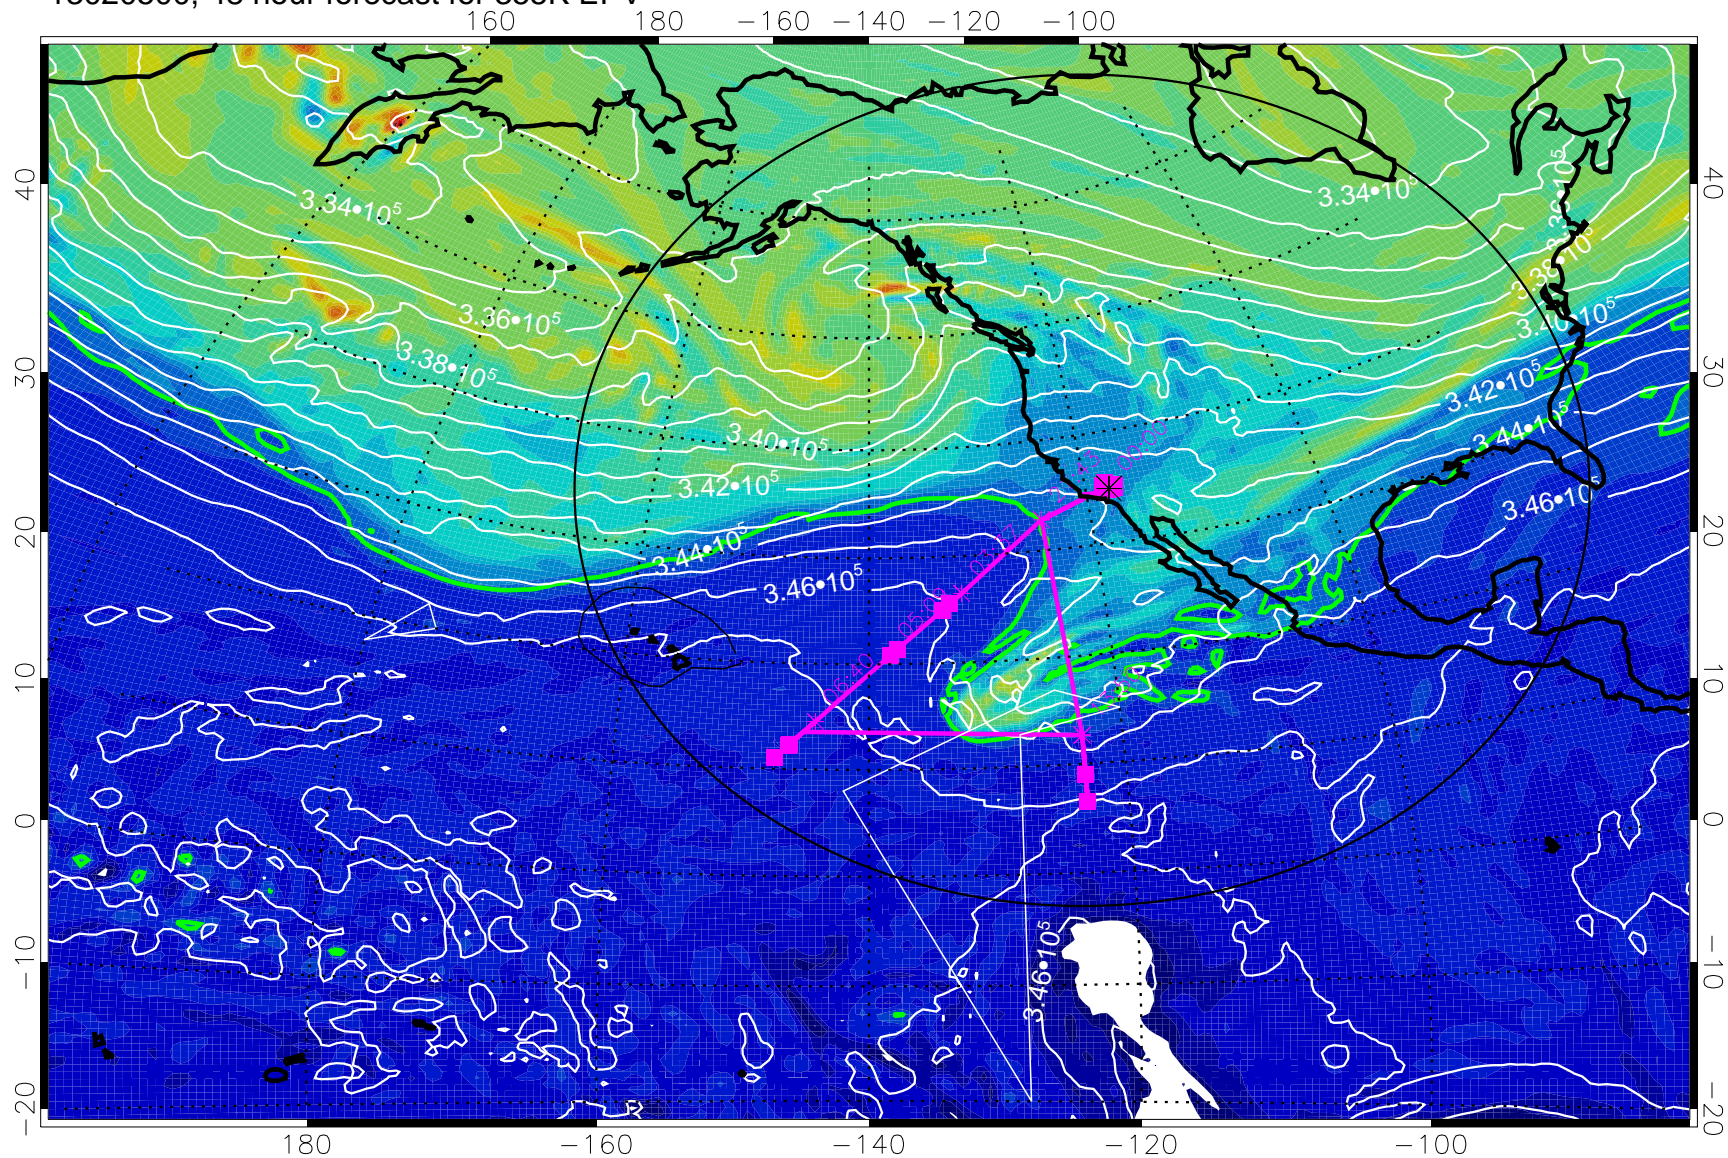

13020412, 36 hour forecast for 355K EPV

160 180 -160 -140 -120 -100

0 5.0•10⁻⁶ 1.0•10⁻⁵ 1.5•10⁻⁵
PVU

355K Montgomery Streamfunction, white
EPV Tropopause (2 PVU) Position
Range ring of 4055 km -- 13 hours GH round trip

13020418, 42 hour forecast for 355K EPV

160 180 -160 -140 -120 -100

0 5.0•10⁻⁶ 1.0•10⁻⁵ 1.5•10⁻⁵
PVU

355K Montgomery Streamfunction, white
EPV Tropopause (2 PVU) Position
Range ring of 4055 km -- 13 hours GH round trip

13020500, 48 hour forecast for 355K EPV

355K Montgomery Streamfunction, white
EPV Tropopause (2 PVU) Position
Range ring of 4055 km -- 13 hours GH round trip

13020506, 54 hour forecast for 355K EPV

355K Montgomery Streamfunction, white
EPV Tropopause (2 PVU) Position
Range ring of 4055 km -- 13 hours GH round trip

13020512, 60 hour forecast for 355K EPV

160 180 -160 -140 -120 -100

355K Montgomery Streamfunction, white
EPV Tropopause (2 PVU) Position
Range ring of 4055 km -- 13 hours GH round trip

13020518, 66 hour forecast for 355K EPV