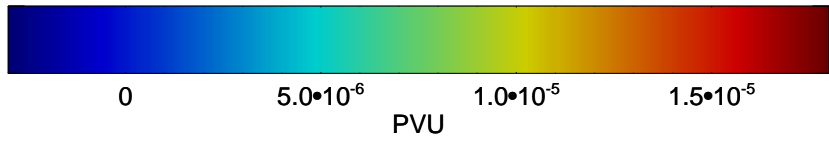

13020512, 72 hour forecast for 355K EPV

355K Montgomery Streamfunction, white
EPV Tropopause (2 PVU) Position
Range ring of 4055 km -- 13 hours GH round trip