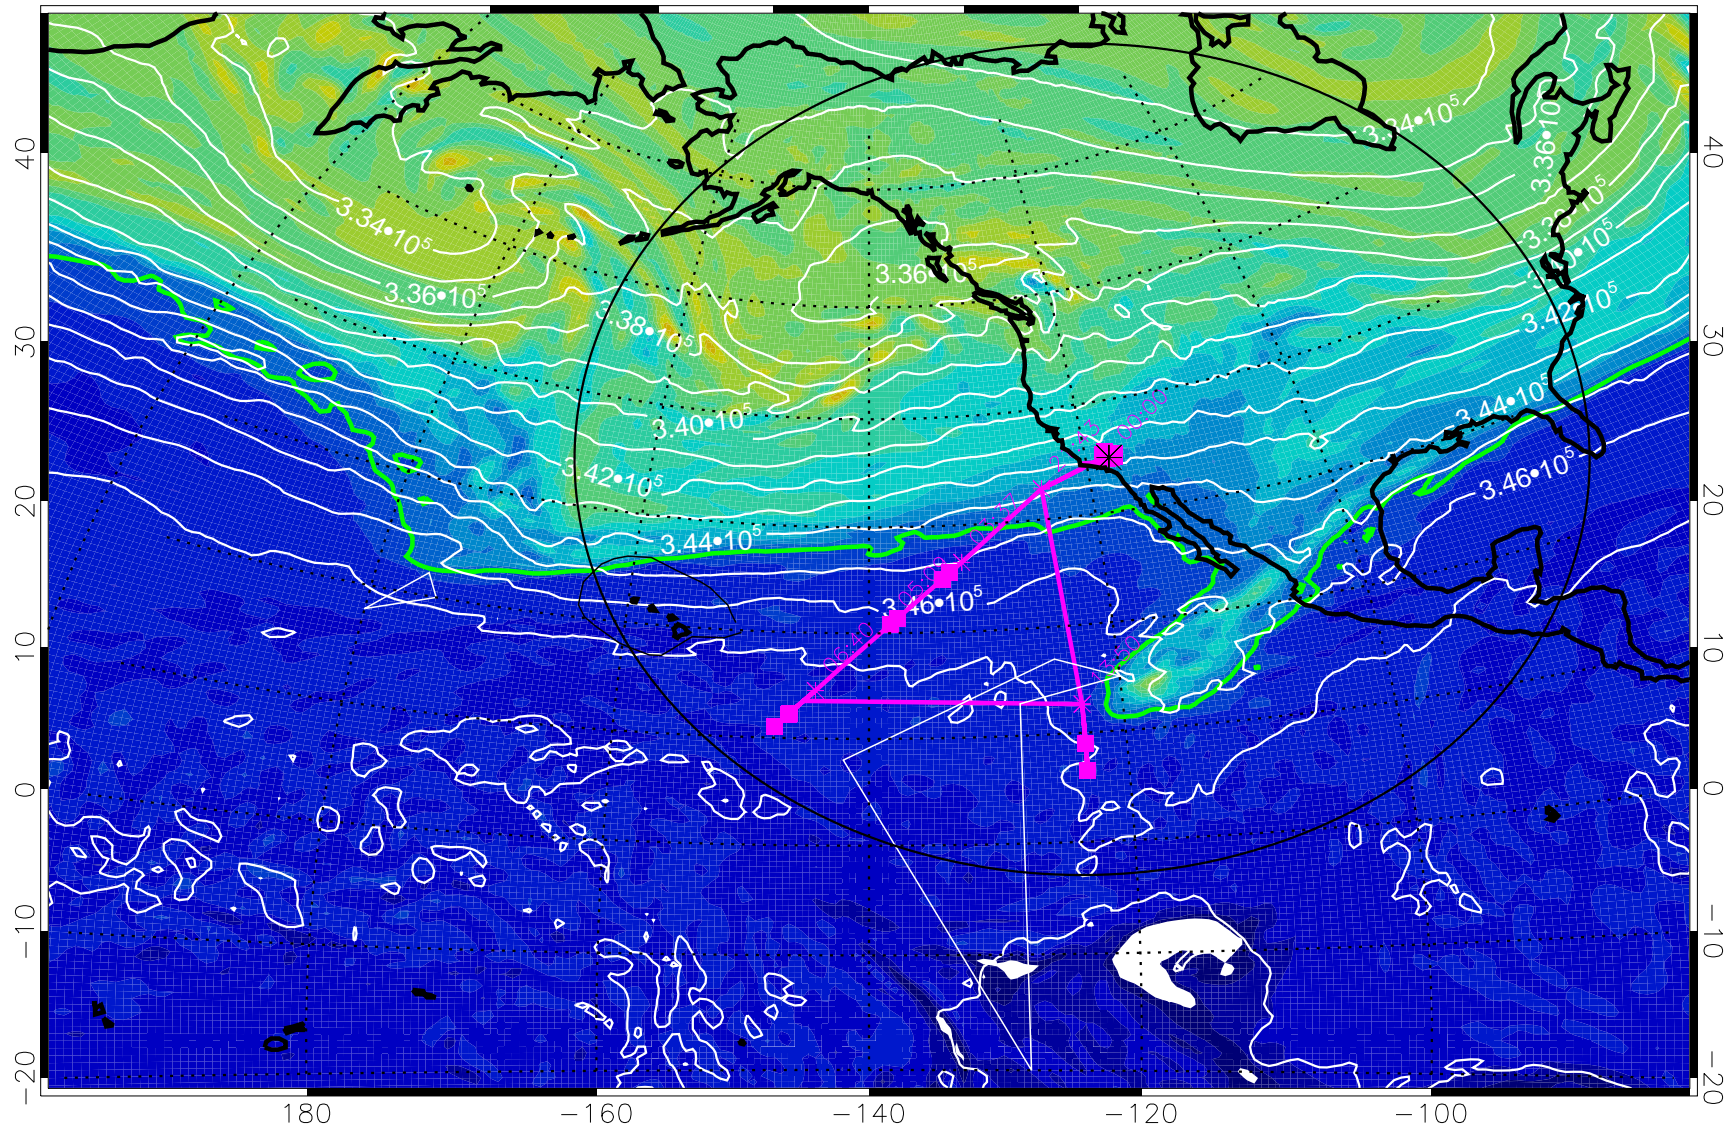

13020512, 72 hour forecast for 355K EPV

355K Montgomery Streamfunction, white
EPV Tropopause (2 PVU) Position
Range ring of 4055 km -- 13 hours GH round trip

13020518, 78 hour forecast for 355K EPV

160 180 -160 -140 -120 -100

355K Montgomery Streamfunction, white
EPV Tropopause (2 PVU) Position
Range ring of 4055 km -- 13 hours GH round trip

13020600, 84 hour forecast for 355K EPV

355K Montgomery Streamfunction, white
EPV Tropopause (2 PVU) Position
Range ring of 4055 km -- 13 hours GH round trip

13020606, 90 hour forecast for 355K EPV

160 180 -160 -140 -120 -100

0 5.0•10⁻⁶ 1.0•10⁻⁵ 1.5•10⁻⁵

PVU

355K Montgomery Streamfunction, white

EPV Tropopause (2 PVU) Position

Range ring of 4055 km -- 13 hours GH round trip

13020612, 96 hour forecast for 355K EPV

160 180 -160 -140 -120 -100

0 $5.0 \cdot 10^{-6}$ $1.0 \cdot 10^{-5}$ $1.5 \cdot 10^{-5}$
PVU

355K Montgomery Streamfunction, white
EPV Tropopause (2 PVU) Position
Range ring of 4055 km -- 13 hours GH round trip