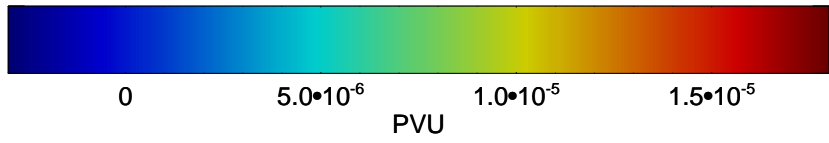

13020600, 84 hour forecast for 355K EPV

355K Montgomery Streamfunction, white
EPV Tropopause (2 PVU) Position
Range ring of 4055 km -- 13 hours GH round trip