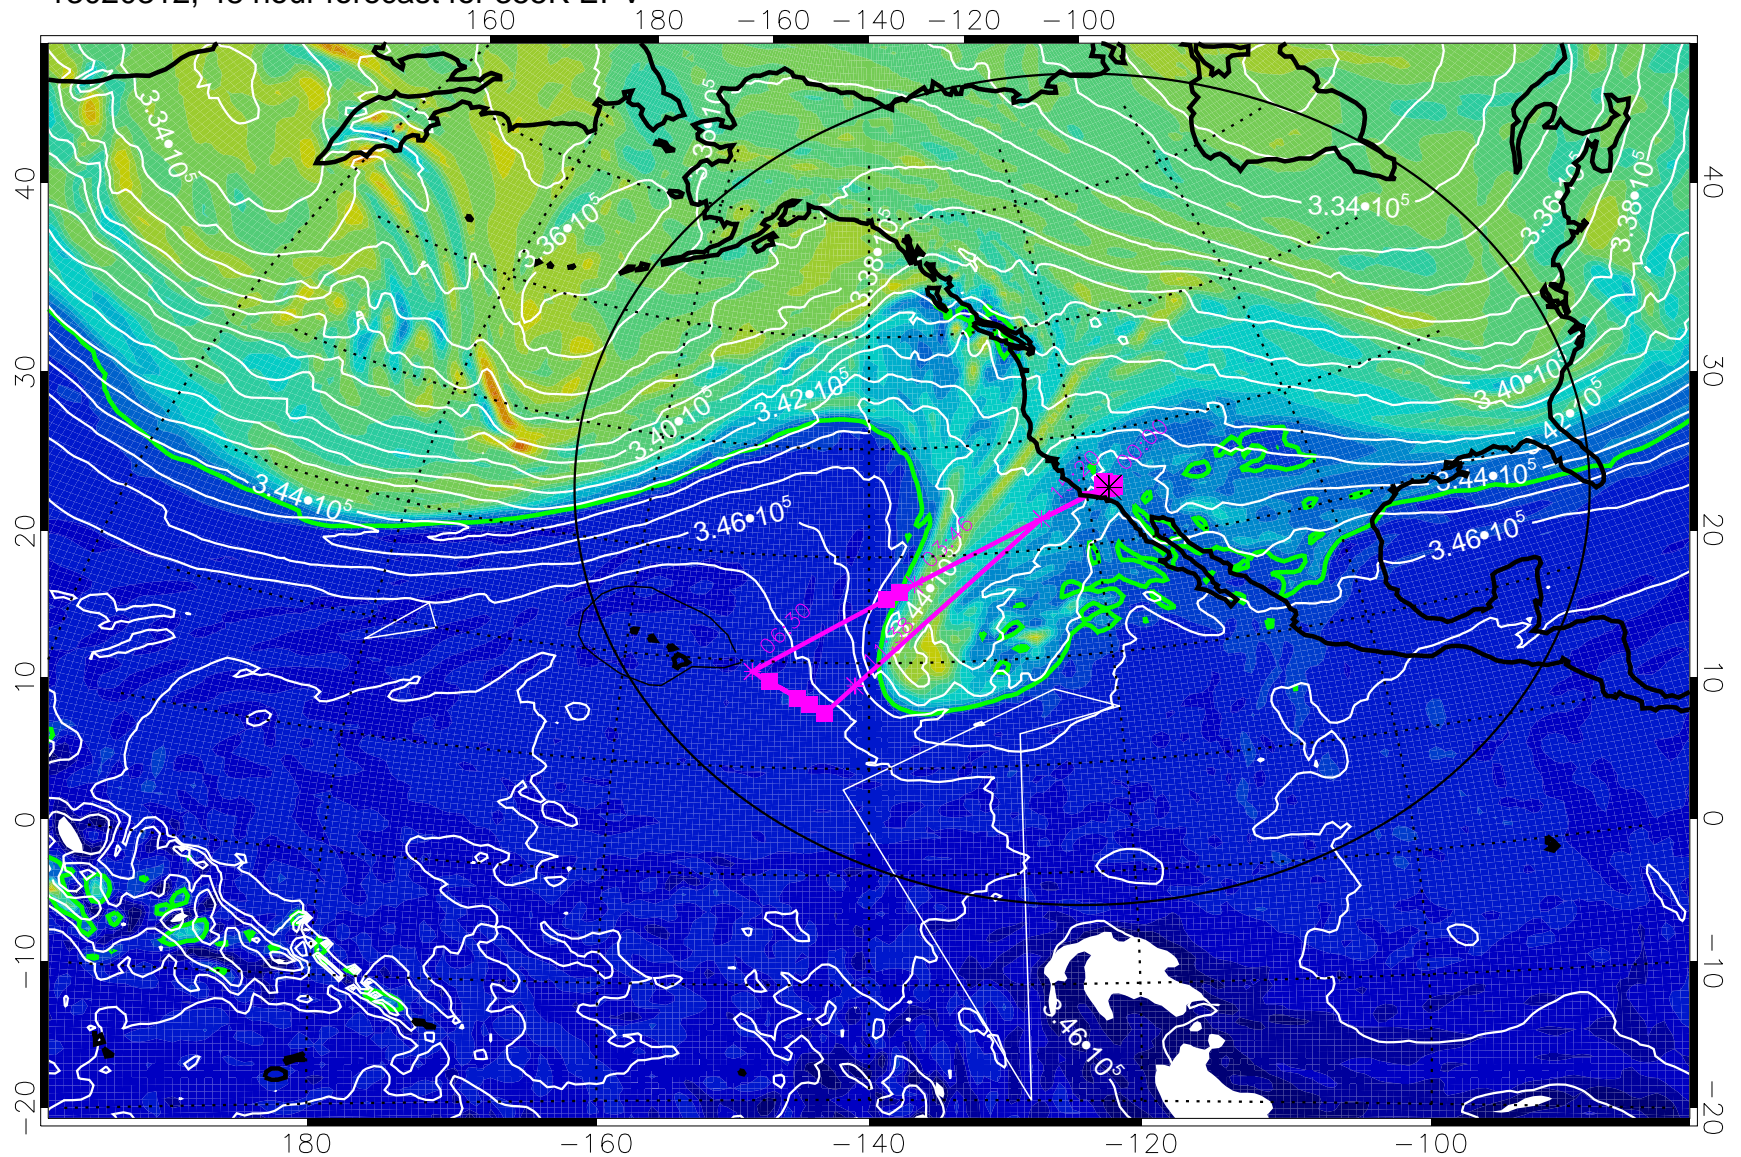

13020212, 24 hour forecast for 355K EPV

355K Montgomery Streamfunction, white
EPV Tropopause (2 PVU) Position
Range ring of 4055 km -- 13 hours GH round trip

13020218, 30 hour forecast for 355K EPV

160 180 -160 -140 -120 -100

355K Montgomery Streamfunction, white
EPV Tropopause (2 PVU) Position
Range ring of 4055 km -- 13 hours GH round trip

13020306, 42 hour forecast for 355K EPV

160 180 -160 -140 -120 -100

0 $5.0 \cdot 10^{-6}$ $1.0 \cdot 10^{-5}$ $1.5 \cdot 10^{-5}$
PVU

355K Montgomery Streamfunction, white
EPV Tropopause (2 PVU) Position
Range ring of 4055 km -- 13 hours GH round trip

13020312, 48 hour forecast for 355K EPV

0 $5.0 \cdot 10^{-6}$ $1.0 \cdot 10^{-5}$ $1.5 \cdot 10^{-5}$
PVU

355K Montgomery Streamfunction, white
EPV Tropopause (2 PVU) Position
Range ring of 4055 km -- 13 hours GH round trip

13020318, 54 hour forecast for 355K EPV

355K Montgomery Streamfunction, white
EPV Tropopause (2 PVU) Position
Range ring of 4055 km -- 13 hours GH round trip