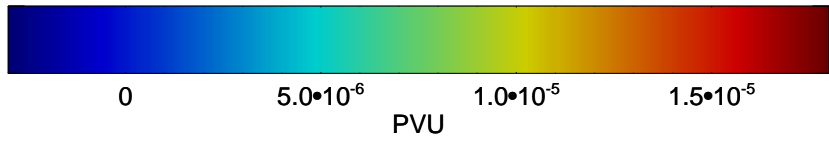

13020212, 24 hour forecast for 355K EPV

355K Montgomery Streamfunction, white
EPV Tropopause (2 PVU) Position
Range ring of 4055 km -- 13 hours GH round trip