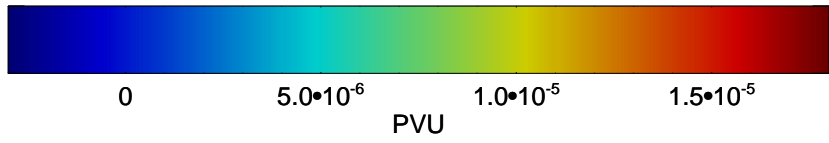

13020506, 90 hour forecast for 355K EPV

355K Montgomery Streamfunction, white
EPV Tropopause (2 PVU) Position
Range ring of 4055 km -- 13 hours GH round trip