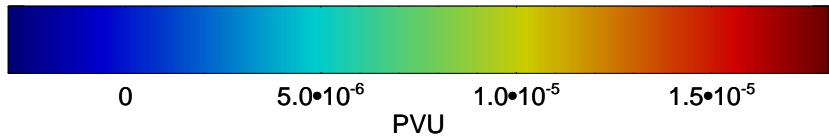

13020206, 42 hour forecast for 355K EPV

160 180 -160 -140 -120 -100

355K Montgomery Streamfunction, white
EPV Tropopause (2 PVU) Position
Range ring of 4055 km -- 13 hours GH round trip