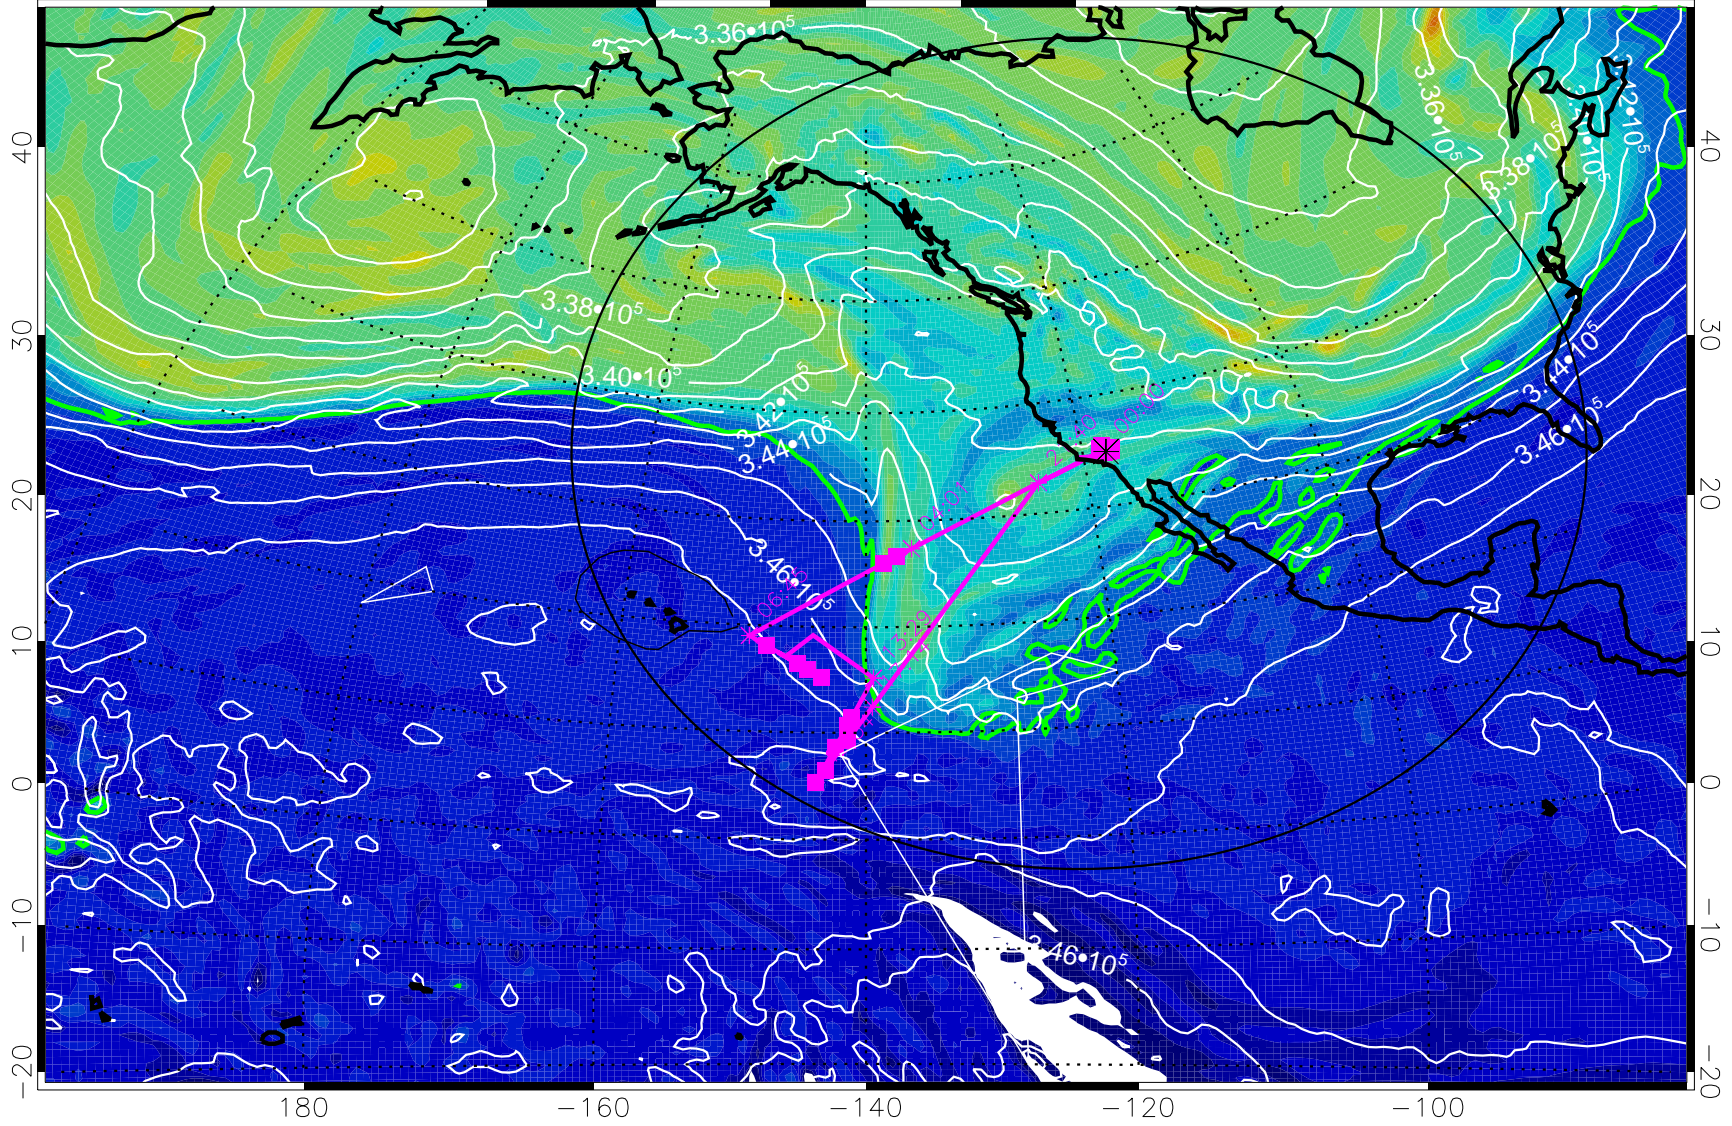

13013112, 12 hour forecast for 355K EPV

0 $5.0 \cdot 10^{-6}$ $1.0 \cdot 10^{-5}$ $1.5 \cdot 10^{-5}$
PVU

355K Montgomery Streamfunction, white
EPV Tropopause (2 PVU) Position
Range ring of 4055 km -- 13 hours GH round trip

13013118, 18 hour forecast for 355K EPV

160 180 -160 -140 -120 -100

355K Montgomery Streamfunction, white
EPV Tropopause (2 PVU) Position
Range ring of 4055 km -- 13 hours GH round trip

13020100, 24 hour forecast for 355K EPV

355K Montgomery Streamfunction, white
EPV Tropopause (2 PVU) Position
Range ring of 4055 km -- 13 hours GH round trip

13020106, 30 hour forecast for 355K EPV

355K Montgomery Streamfunction, white
EPV Tropopause (2 PVU) Position
Range ring of 4055 km -- 13 hours GH round trip

13020112, 36 hour forecast for 355K EPV

160 180 -160 -140 -120 -100

PVU

355K Montgomery Streamfunction, white
EPV Tropopause (2 PVU) Position
Range ring of 4055 km -- 13 hours GH round trip

13020118, 42 hour forecast for 355K EPV