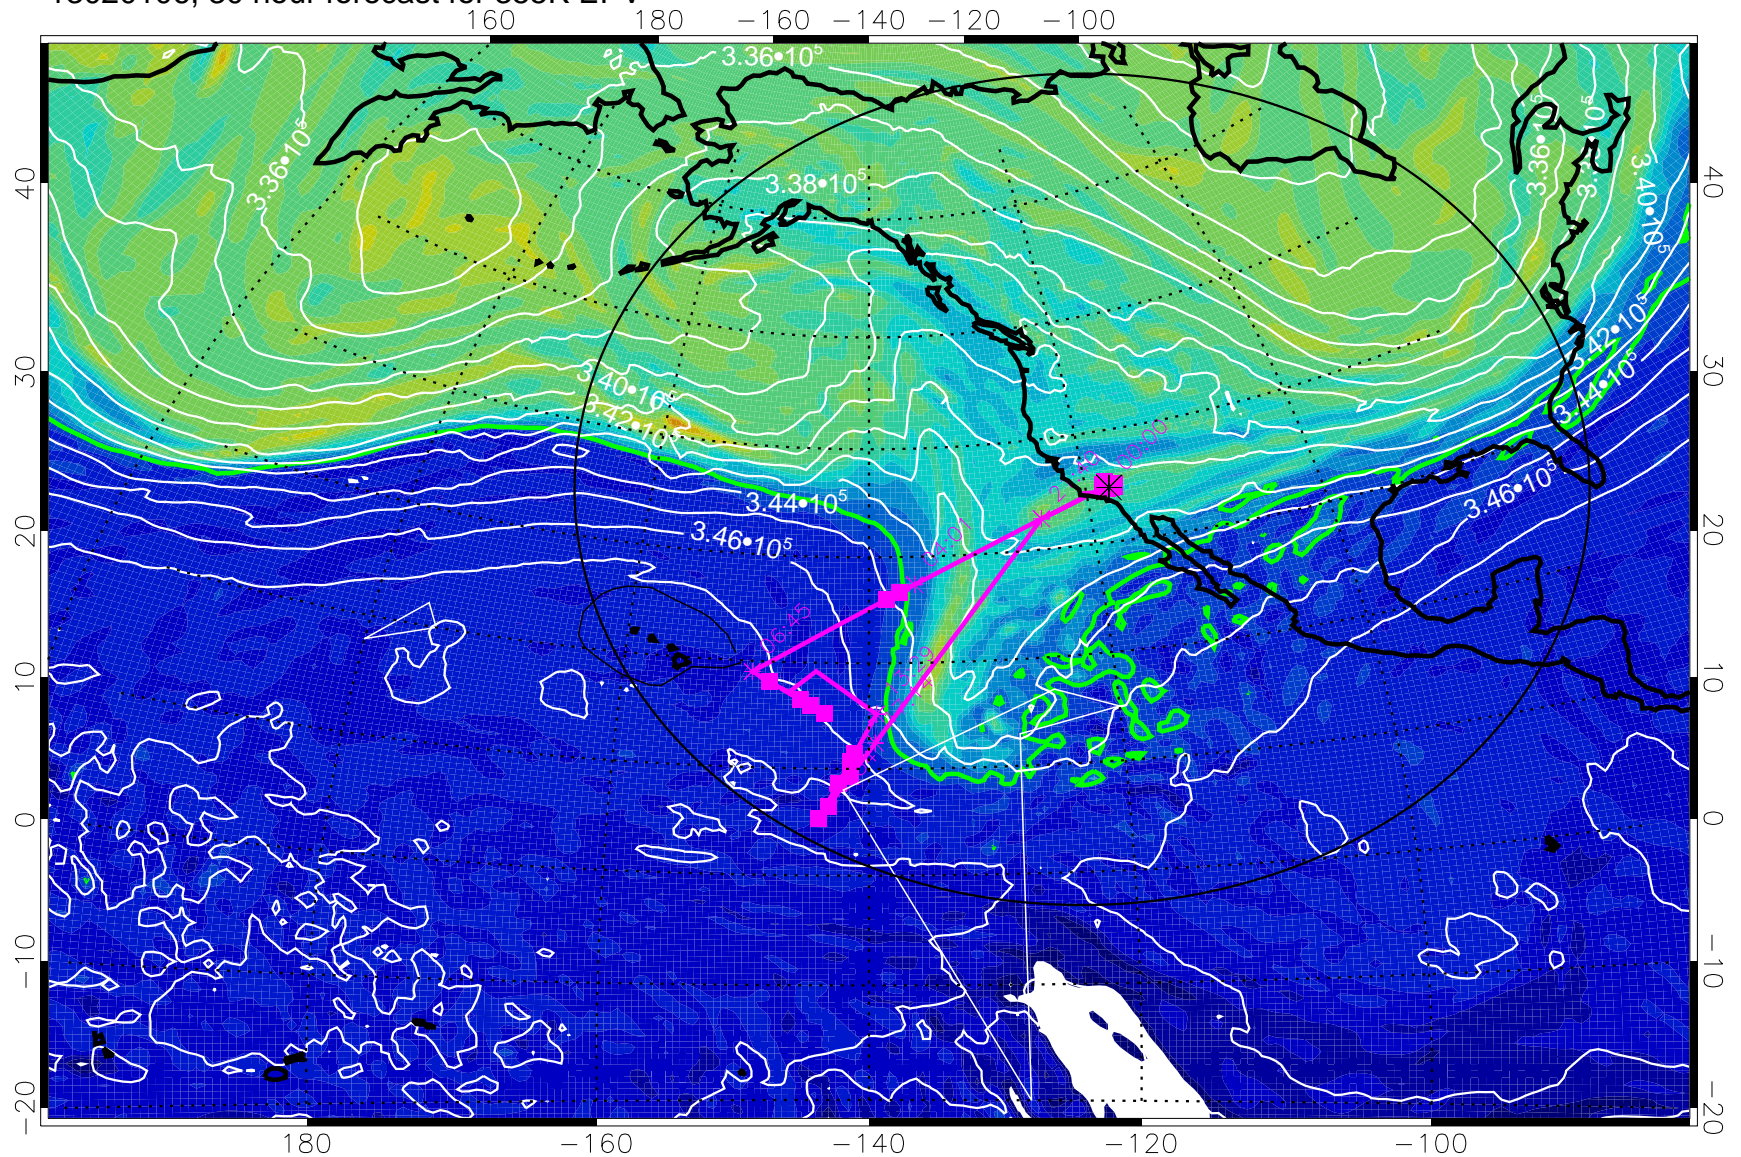

13013118, 18 hour forecast for 355K EPV

160 180 -160 -140 -120 -100

355K Montgomery Streamfunction, white
EPV Tropopause (2 PVU) Position
Range ring of 4055 km -- 13 hours GH round trip

13020100, 24 hour forecast for 355K EPV

355K Montgomery Streamfunction, white
EPV Tropopause (2 PVU) Position
Range ring of 4055 km -- 13 hours GH round trip

13020106, 30 hour forecast for 355K EPV

355K Montgomery Streamfunction, white
EPV Tropopause (2 PVU) Position
Range ring of 4055 km -- 13 hours GH round trip

13020112, 36 hour forecast for 355K EPV

160 180 -160 -140 -120 -100

PVU

355K Montgomery Streamfunction, white
EPV Tropopause (2 PVU) Position
Range ring of 4055 km -- 13 hours GH round trip

13020118, 42 hour forecast for 355K EPV

355K Montgomery Streamfunction, white
EPV Tropopause (2 PVU) Position
Range ring of 4055 km -- 13 hours GH round trip

13020200, 48 hour forecast for 355K EPV

160 180 -160 -140 -120 -100

0 5.0•10⁻⁶ 1.0•10⁻⁵ 1.5•10⁻⁵
PVU