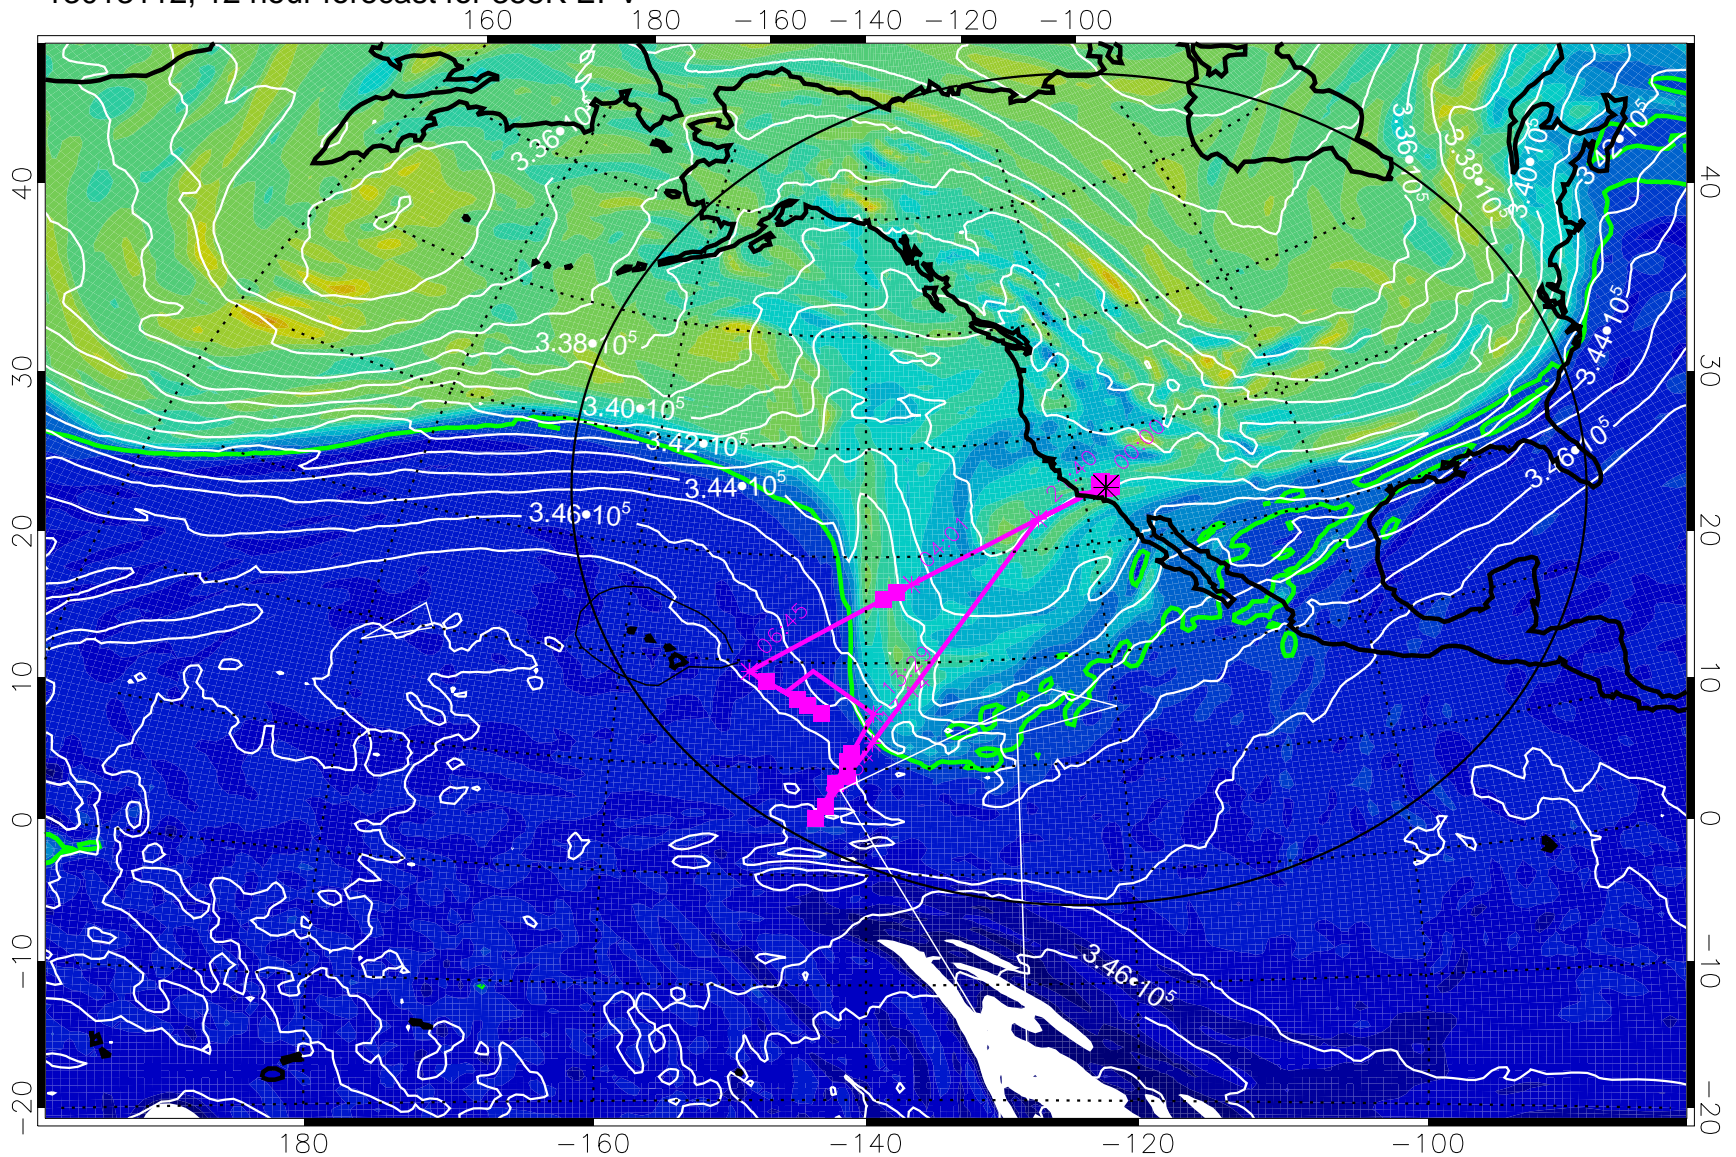

13013112, 12 hour forecast for 355K EPV

0 $5.0 \cdot 10^{-6}$ $1.0 \cdot 10^{-5}$ $1.5 \cdot 10^{-5}$
PVU

355K Montgomery Streamfunction, white
EPV Tropopause (2 PVU) Position
Range ring of 4055 km -- 13 hours GH round trip

13013118, 18 hour forecast for 355K EPV

160 180 -160 -140 -120 -100

355K Montgomery Streamfunction, white
EPV Tropopause (2 PVU) Position
Range ring of 4055 km -- 13 hours GH round trip

13020100, 24 hour forecast for 355K EPV

355K Montgomery Streamfunction, white
EPV Tropopause (2 PVU) Position
Range ring of 4055 km -- 13 hours GH round trip

13020106, 30 hour forecast for 355K EPV

355K Montgomery Streamfunction, white
EPV Tropopause (2 PVU) Position
Range ring of 4055 km -- 13 hours GH round trip

13020112, 36 hour forecast for 355K EPV

160 180 -160 -140 -120 -100

PVU

355K Montgomery Streamfunction, white
EPV Tropopause (2 PVU) Position
Range ring of 4055 km -- 13 hours GH round trip

13020118, 42 hour forecast for 355K EPV