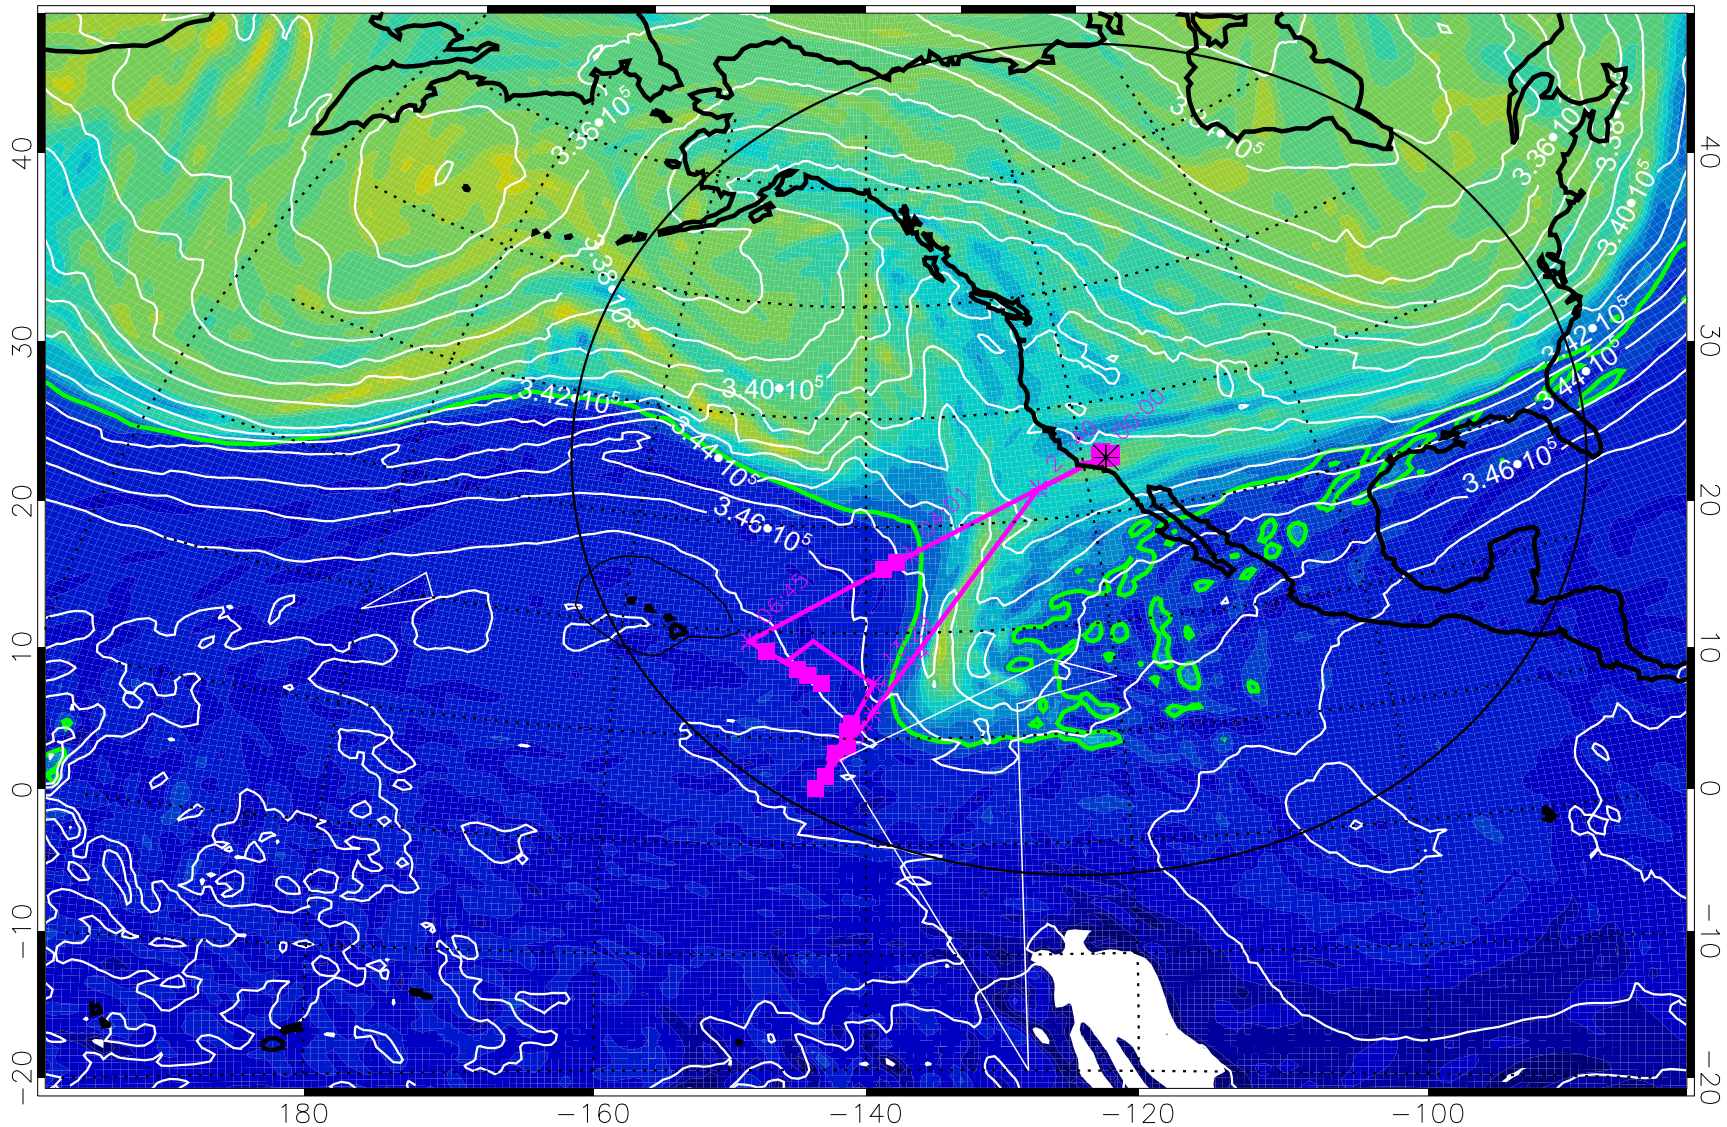

13013118, 18 hour forecast for 355K EPV

160 180 -160 -140 -120 -100

355K Montgomery Streamfunction, white
EPV Tropopause (2 PVU) Position
Range ring of 4055 km -- 13 hours GH round trip

13020100, 24 hour forecast for 355K EPV

355K Montgomery Streamfunction, white
EPV Tropopause (2 PVU) Position
Range ring of 4055 km -- 13 hours GH round trip

13020106, 30 hour forecast for 355K EPV

355K Montgomery Streamfunction, white
EPV Tropopause (2 PVU) Position
Range ring of 4055 km -- 13 hours GH round trip

13020112, 36 hour forecast for 355K EPV

160 180 -160 -140 -120 -100

PVU

355K Montgomery Streamfunction, white
EPV Tropopause (2 PVU) Position
Range ring of 4055 km -- 13 hours GH round trip

13020118, 42 hour forecast for 355K EPV

355K Montgomery Streamfunction, white
EPV Tropopause (2 PVU) Position
Range ring of 4055 km -- 13 hours GH round trip

13020200, 48 hour forecast for 355K EPV

160 180 -160 -140 -120 -100

0 5.0•10⁻⁶ 1.0•10⁻⁵ 1.5•10⁻⁵
PVU