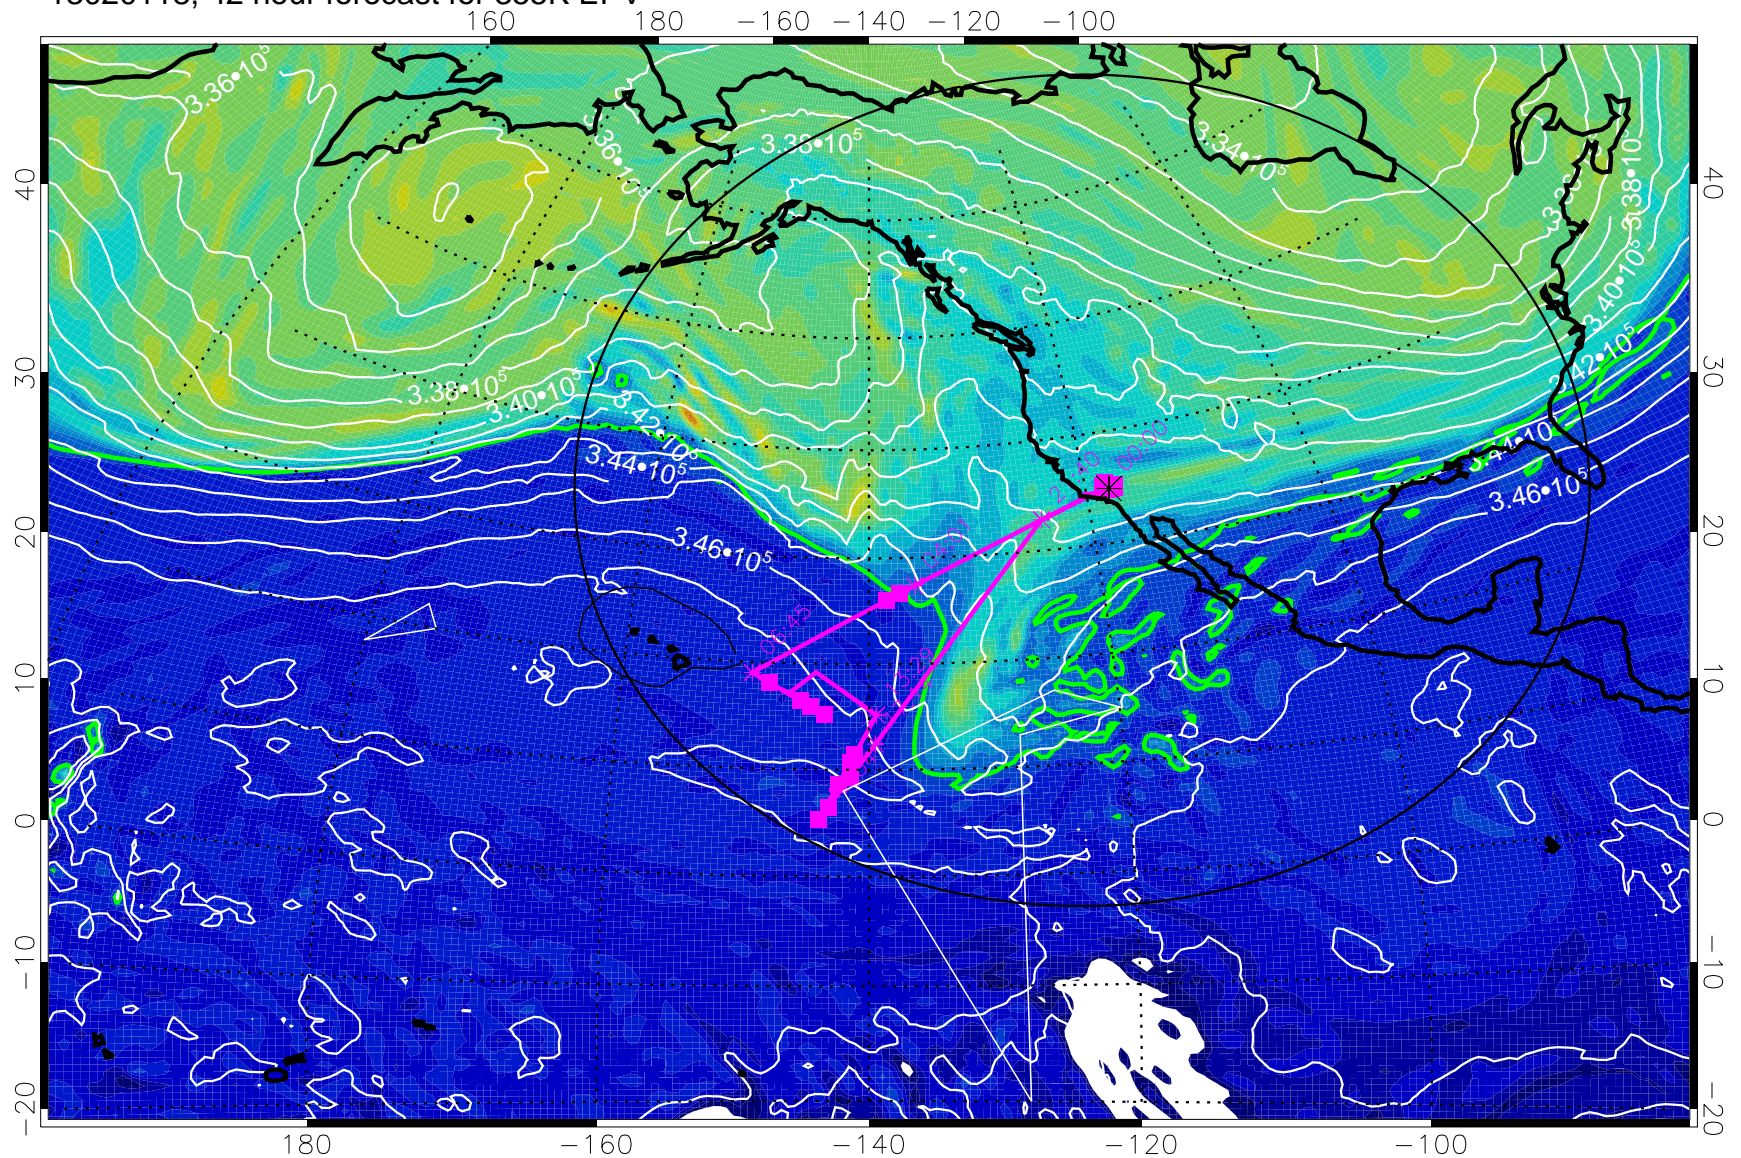

355K Montgomery Streamfunction, white
EPV Tropopause (2 PVU) Position
Range ring of 4055 km -- 13 hours GH round trip

13020106, 30 hour forecast for 355K EPV

355K Montgomery Streamfunction, white
EPV Tropopause (2 PVU) Position
Range ring of 4055 km -- 13 hours GH round trip

13020112, 36 hour forecast for 355K EPV

160 180 -160 -140 -120 -100

PVU

355K Montgomery Streamfunction, white
EPV Tropopause (2 PVU) Position
Range ring of 4055 km -- 13 hours GH round trip

13020118, 42 hour forecast for 355K EPV

355K Montgomery Streamfunction, white
EPV Tropopause (2 PVU) Position
Range ring of 4055 km -- 13 hours GH round trip

13020200, 48 hour forecast for 355K EPV

160 180 -160 -140 -120 -100

0 5.0•10⁻⁶ 1.0•10⁻⁵ 1.5•10⁻⁵
PVU

355K Montgomery Streamfunction, white
EPV Tropopause (2 PVU) Position
Range ring of 4055 km -- 13 hours GH round trip

13020206, 54 hour forecast for 355K EPV

160 180 -160 -140 -120 -100

0 5.0•10⁻⁶ 1.0•10⁻⁵ 1.5•10⁻⁵
PVU