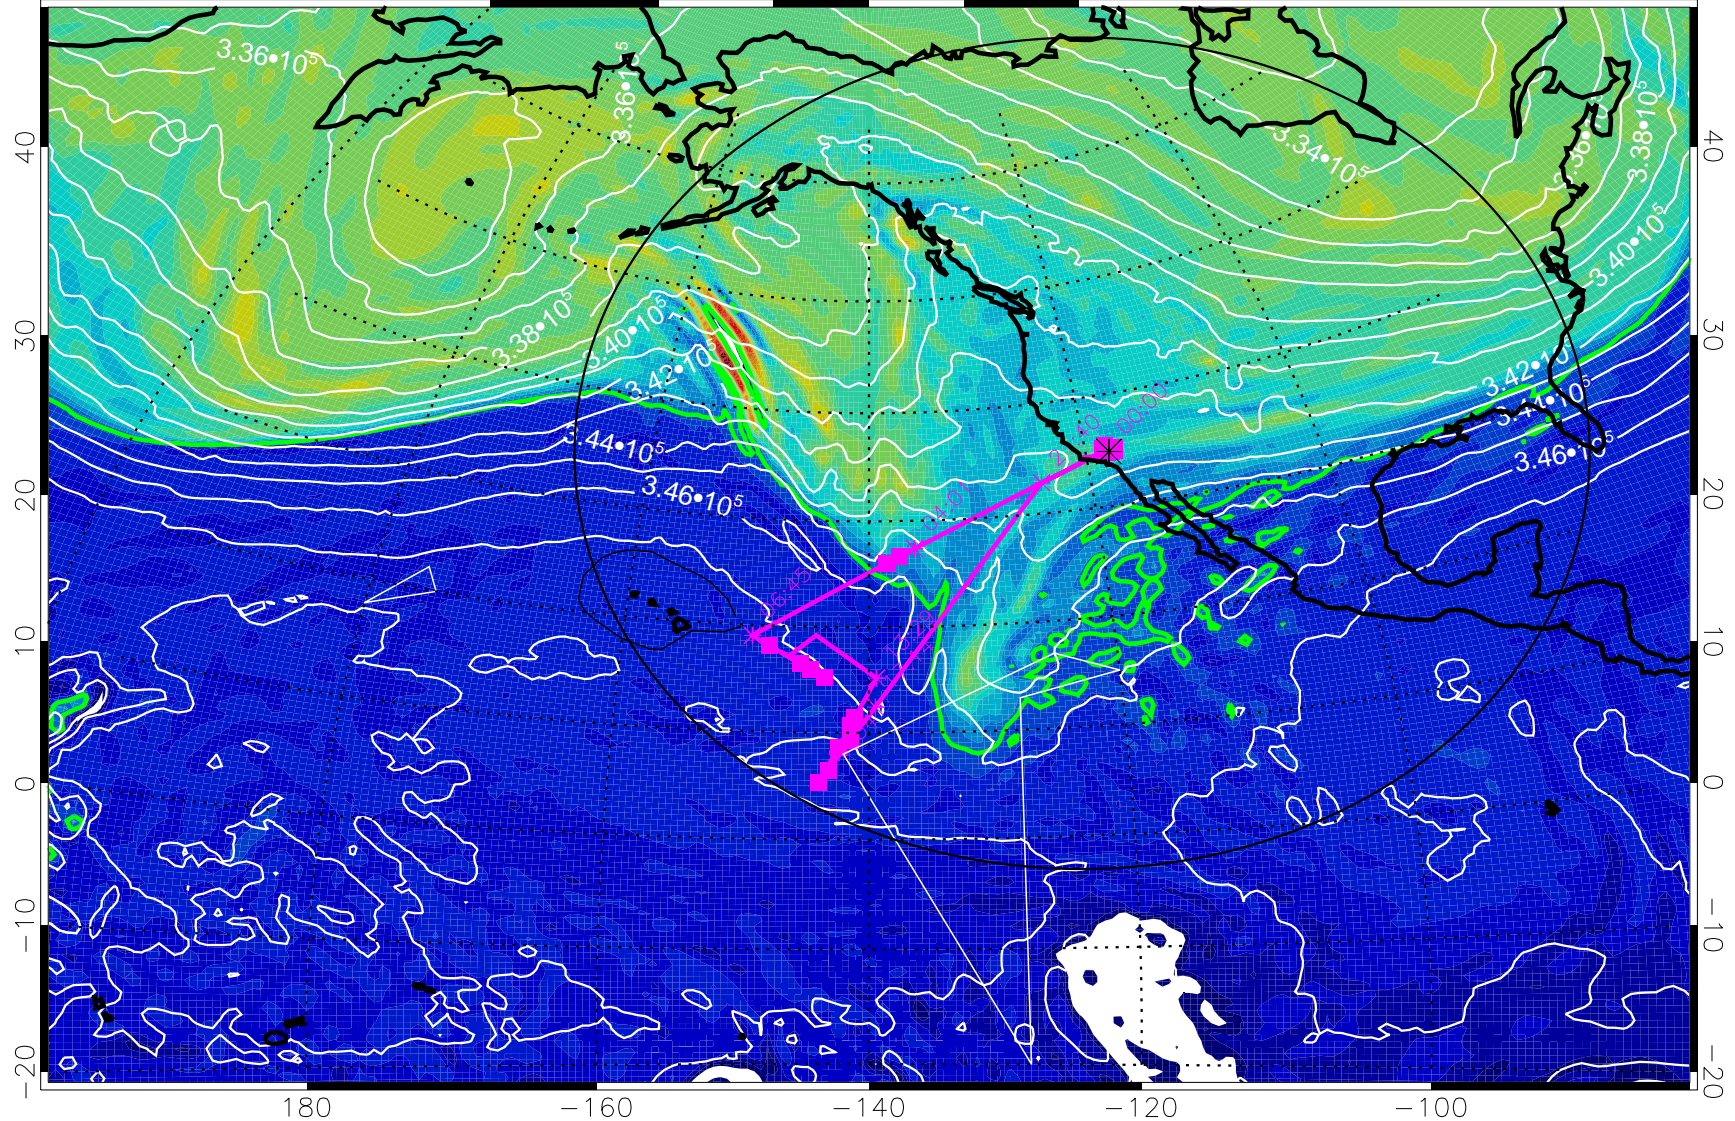

355K Montgomery Streamfunction, white
EPV Tropopause (2 PVU) Position
Range ring of 4055 km -- 13 hours GH round trip

13020106, 30 hour forecast for 355K EPV

355K Montgomery Streamfunction, white
EPV Tropopause (2 PVU) Position
Range ring of 4055 km -- 13 hours GH round trip

13020112, 36 hour forecast for 355K EPV

160 180 -160 -140 -120 -100

PVU

355K Montgomery Streamfunction, white
EPV Tropopause (2 PVU) Position
Range ring of 4055 km -- 13 hours GH round trip

13020118, 42 hour forecast for 355K EPV

355K Montgomery Streamfunction, white
EPV Tropopause (2 PVU) Position
Range ring of 4055 km -- 13 hours GH round trip

13020200, 48 hour forecast for 355K EPV

160 180 -160 -140 -120 -100

0 5.0•10⁻⁶ 1.0•10⁻⁵ 1.5•10⁻⁵
PVU

355K Montgomery Streamfunction, white
EPV Tropopause (2 PVU) Position
Range ring of 4055 km -- 13 hours GH round trip

13020206, 54 hour forecast for 355K EPV

160 180 -160 -140 -120 -100

0 5.0•10⁻⁶ 1.0•10⁻⁵ 1.5•10⁻⁵
PVU