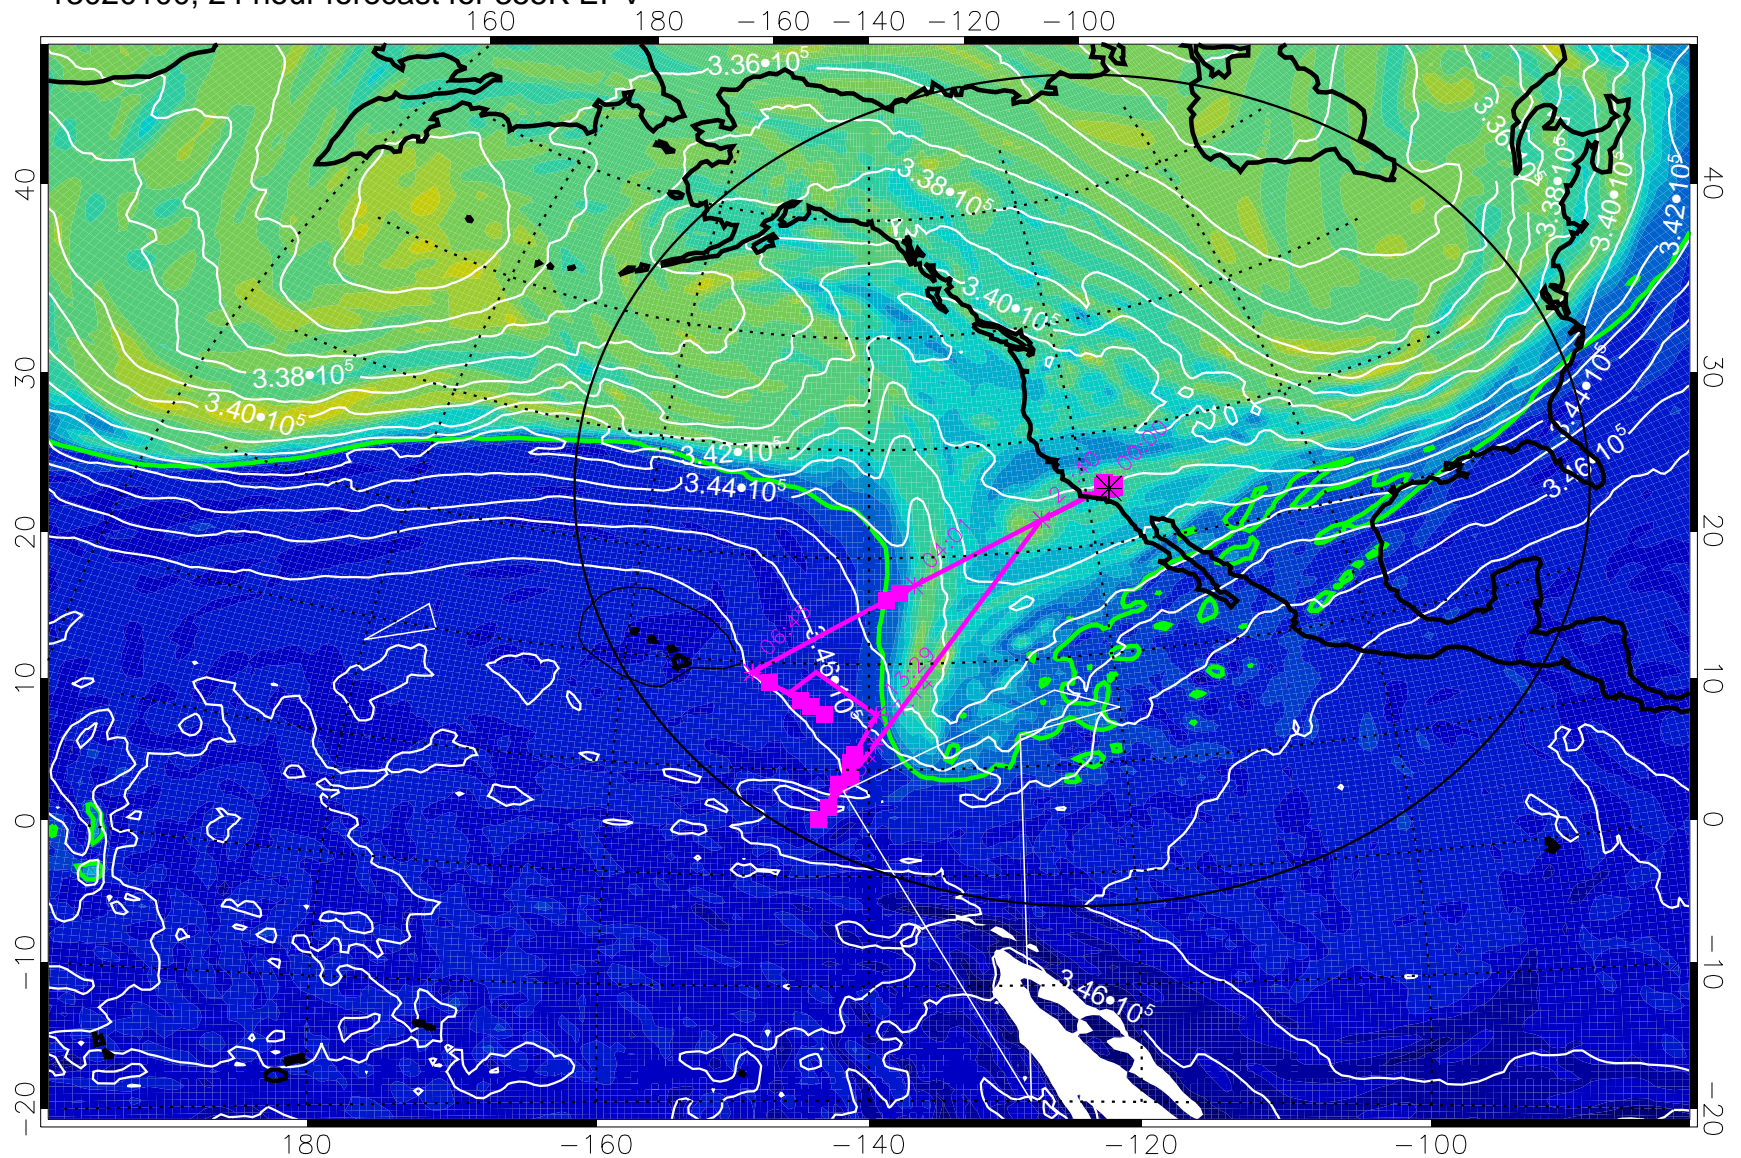

13013112, 12 hour forecast for 355K EPV

0 $5.0 \cdot 10^{-6}$ $1.0 \cdot 10^{-5}$ $1.5 \cdot 10^{-5}$
PVU

355K Montgomery Streamfunction, white
EPV Tropopause (2 PVU) Position
Range ring of 4055 km -- 13 hours GH round trip

13013118, 18 hour forecast for 355K EPV

160 180 -160 -140 -120 -100

355K Montgomery Streamfunction, white
EPV Tropopause (2 PVU) Position
Range ring of 4055 km -- 13 hours GH round trip

13020100, 24 hour forecast for 355K EPV

355K Montgomery Streamfunction, white
EPV Tropopause (2 PVU) Position
Range ring of 4055 km -- 13 hours GH round trip

13020106, 30 hour forecast for 355K EPV

355K Montgomery Streamfunction, white
EPV Tropopause (2 PVU) Position
Range ring of 4055 km -- 13 hours GH round trip

13020112, 36 hour forecast for 355K EPV

160 180 -160 -140 -120 -100

PVU

355K Montgomery Streamfunction, white
EPV Tropopause (2 PVU) Position
Range ring of 4055 km -- 13 hours GH round trip

13020118, 42 hour forecast for 355K EPV