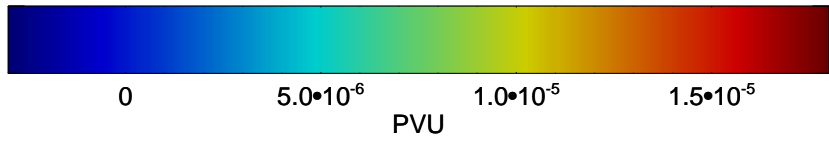

13013112, 24 hour forecast for 355K EPV

355K Montgomery Streamfunction, white
EPV Tropopause (2 PVU) Position
Range ring of 4055 km -- 13 hours GH round trip