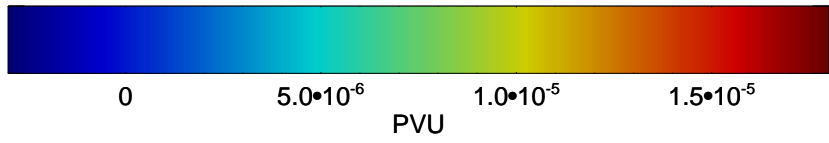

13020218, 78 hour forecast for 355K EPV

160 180 -160 -140 -120 -100

355K Montgomery Streamfunction, white
EPV Tropopause (2 PVU) Position
Range ring of 4055 km -- 13 hours GH round trip