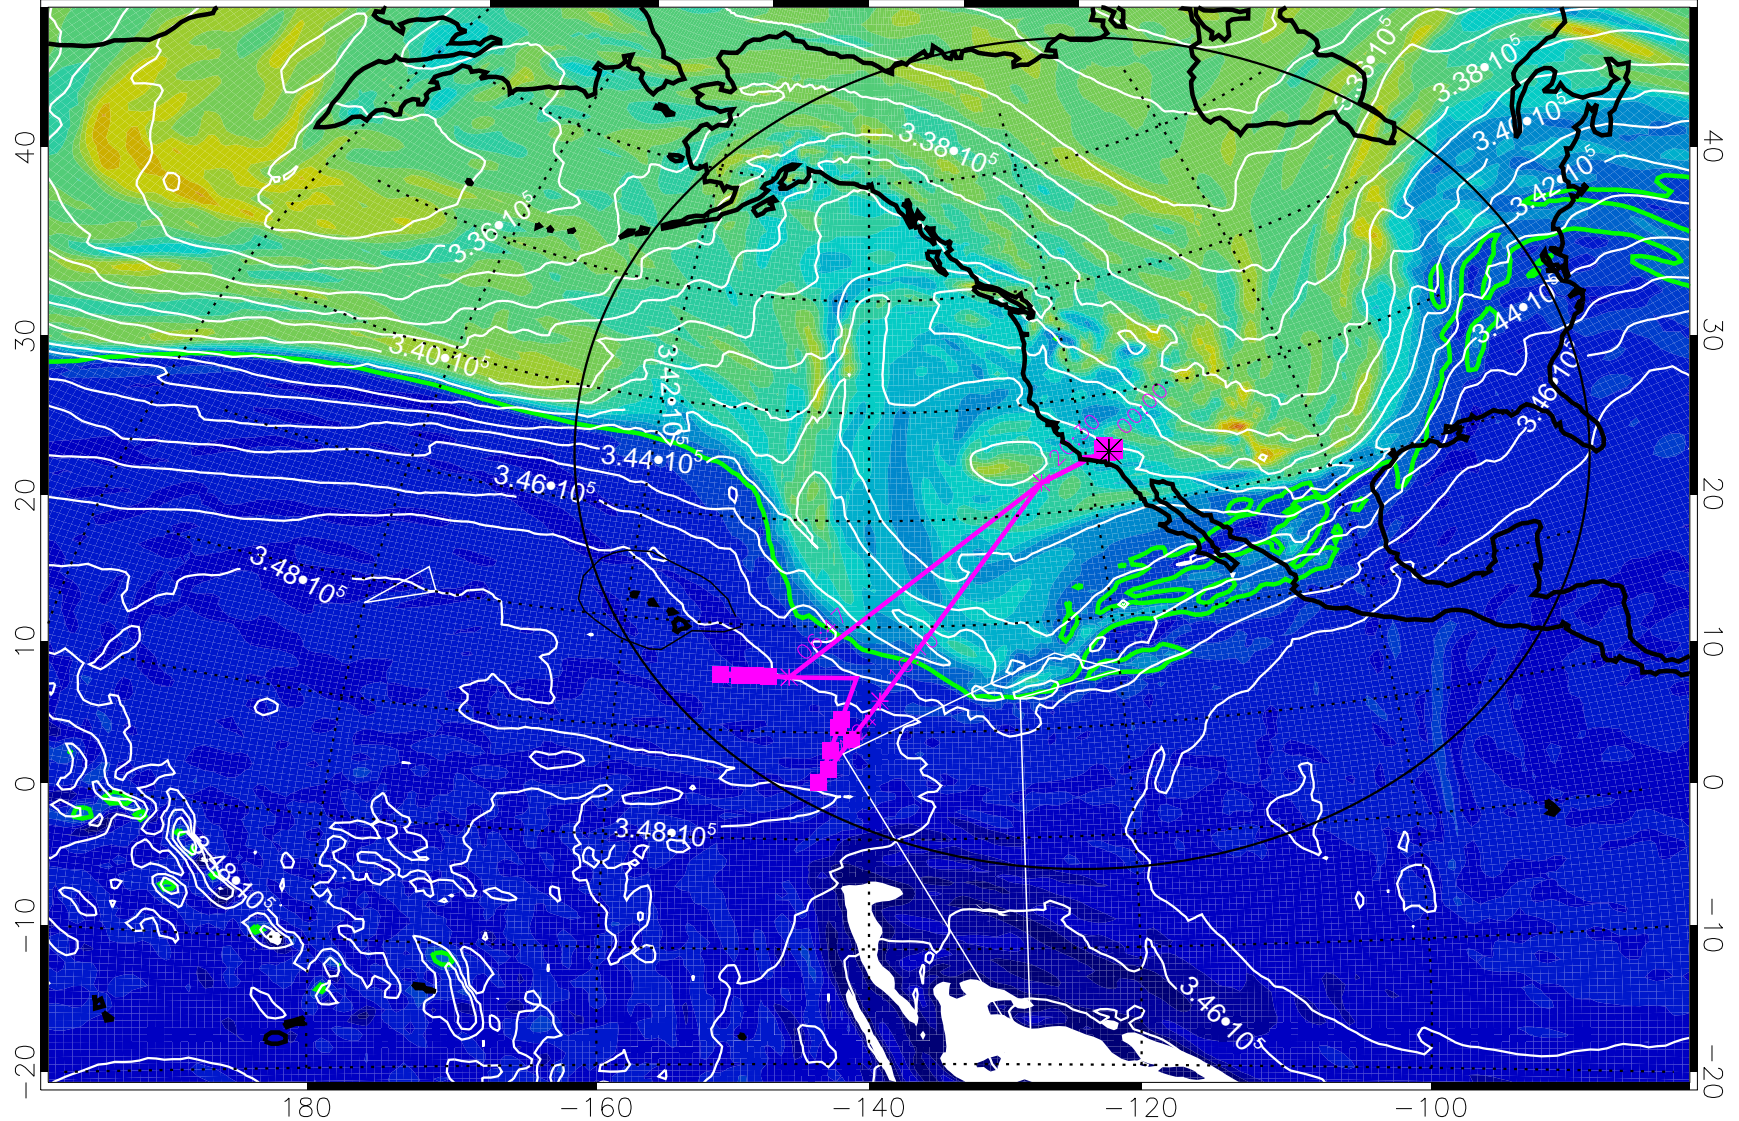

13013012, 12 hour forecast for 355K EPV

160 180 -160 -140 -120 -100

355K Montgomery Streamfunction, white
EPV Tropopause (2 PVU) Position
Range ring of 4055 km -- 13 hours GH round trip

13013018, 18 hour forecast for 355K EPV

0 $5.0 \cdot 10^{-6}$ $1.0 \cdot 10^{-5}$ $1.5 \cdot 10^{-5}$
PVU

355K Montgomery Streamfunction, white
EPV Tropopause (2 PVU) Position
Range ring of 4055 km -- 13 hours GH round trip

13013100, 24 hour forecast for 355K EPV

355K Montgomery Streamfunction, white
EPV Tropopause (2 PVU) Position
Range ring of 4055 km -- 13 hours GH round trip

13013106, 30 hour forecast for 355K EPV

0 $5.0 \cdot 10^{-6}$ $1.0 \cdot 10^{-5}$ $1.5 \cdot 10^{-5}$
PVU

355K Montgomery Streamfunction, white
EPV Tropopause (2 PVU) Position
Range ring of 4055 km -- 13 hours GH round trip

13013112, 36 hour forecast for 355K EPV

355K Montgomery Streamfunction, white
EPV Tropopause (2 PVU) Position
Range ring of 4055 km -- 13 hours GH round trip