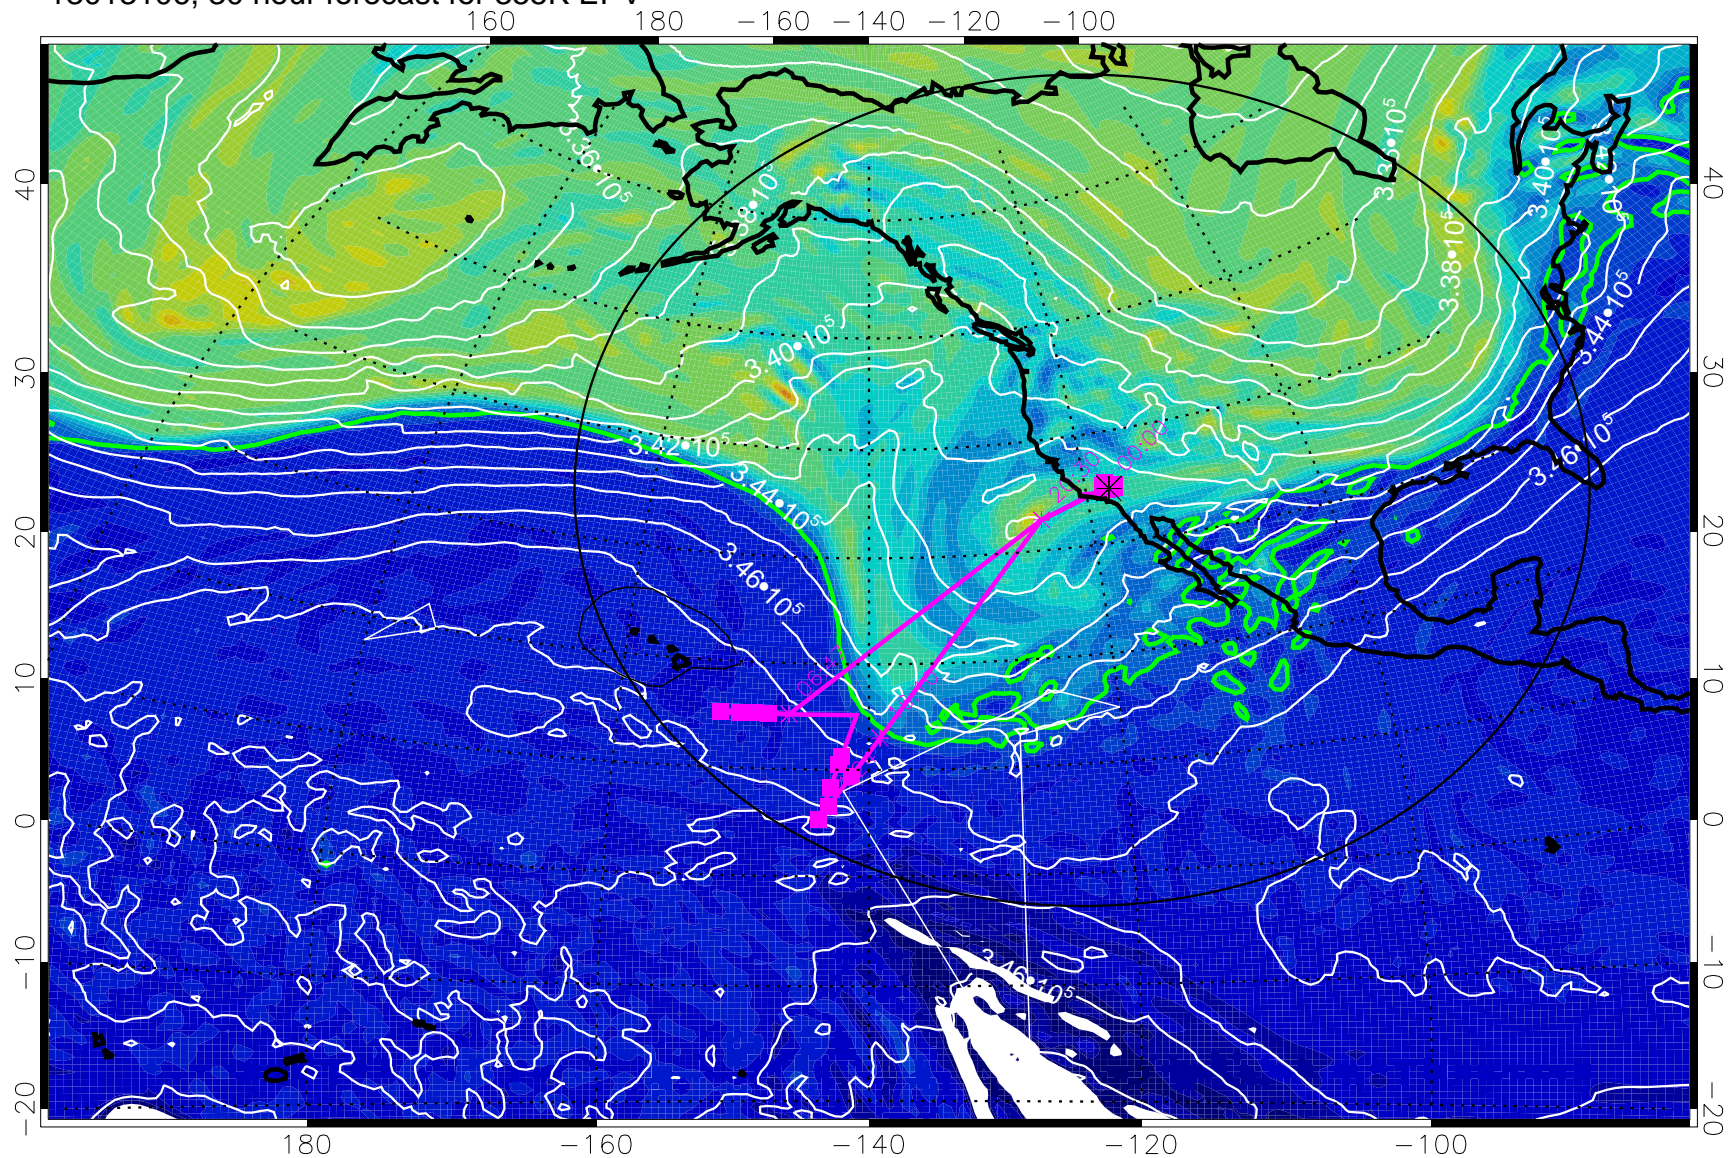

13013012, 12 hour forecast for 355K EPV

160 180 -160 -140 -120 -100

355K Montgomery Streamfunction, white
EPV Tropopause (2 PVU) Position
Range ring of 4055 km -- 13 hours GH round trip

13013018, 18 hour forecast for 355K EPV

0 $5.0 \cdot 10^{-6}$ $1.0 \cdot 10^{-5}$ $1.5 \cdot 10^{-5}$
PVU

355K Montgomery Streamfunction, white
EPV Tropopause (2 PVU) Position
Range ring of 4055 km -- 13 hours GH round trip

13013100, 24 hour forecast for 355K EPV

355K Montgomery Streamfunction, white
EPV Tropopause (2 PVU) Position
Range ring of 4055 km -- 13 hours GH round trip

13013106, 30 hour forecast for 355K EPV

0 $5.0 \cdot 10^{-6}$ $1.0 \cdot 10^{-5}$ $1.5 \cdot 10^{-5}$
PVU

355K Montgomery Streamfunction, white
EPV Tropopause (2 PVU) Position
Range ring of 4055 km -- 13 hours GH round trip

13013112, 36 hour forecast for 355K EPV

355K Montgomery Streamfunction, white
EPV Tropopause (2 PVU) Position
Range ring of 4055 km -- 13 hours GH round trip