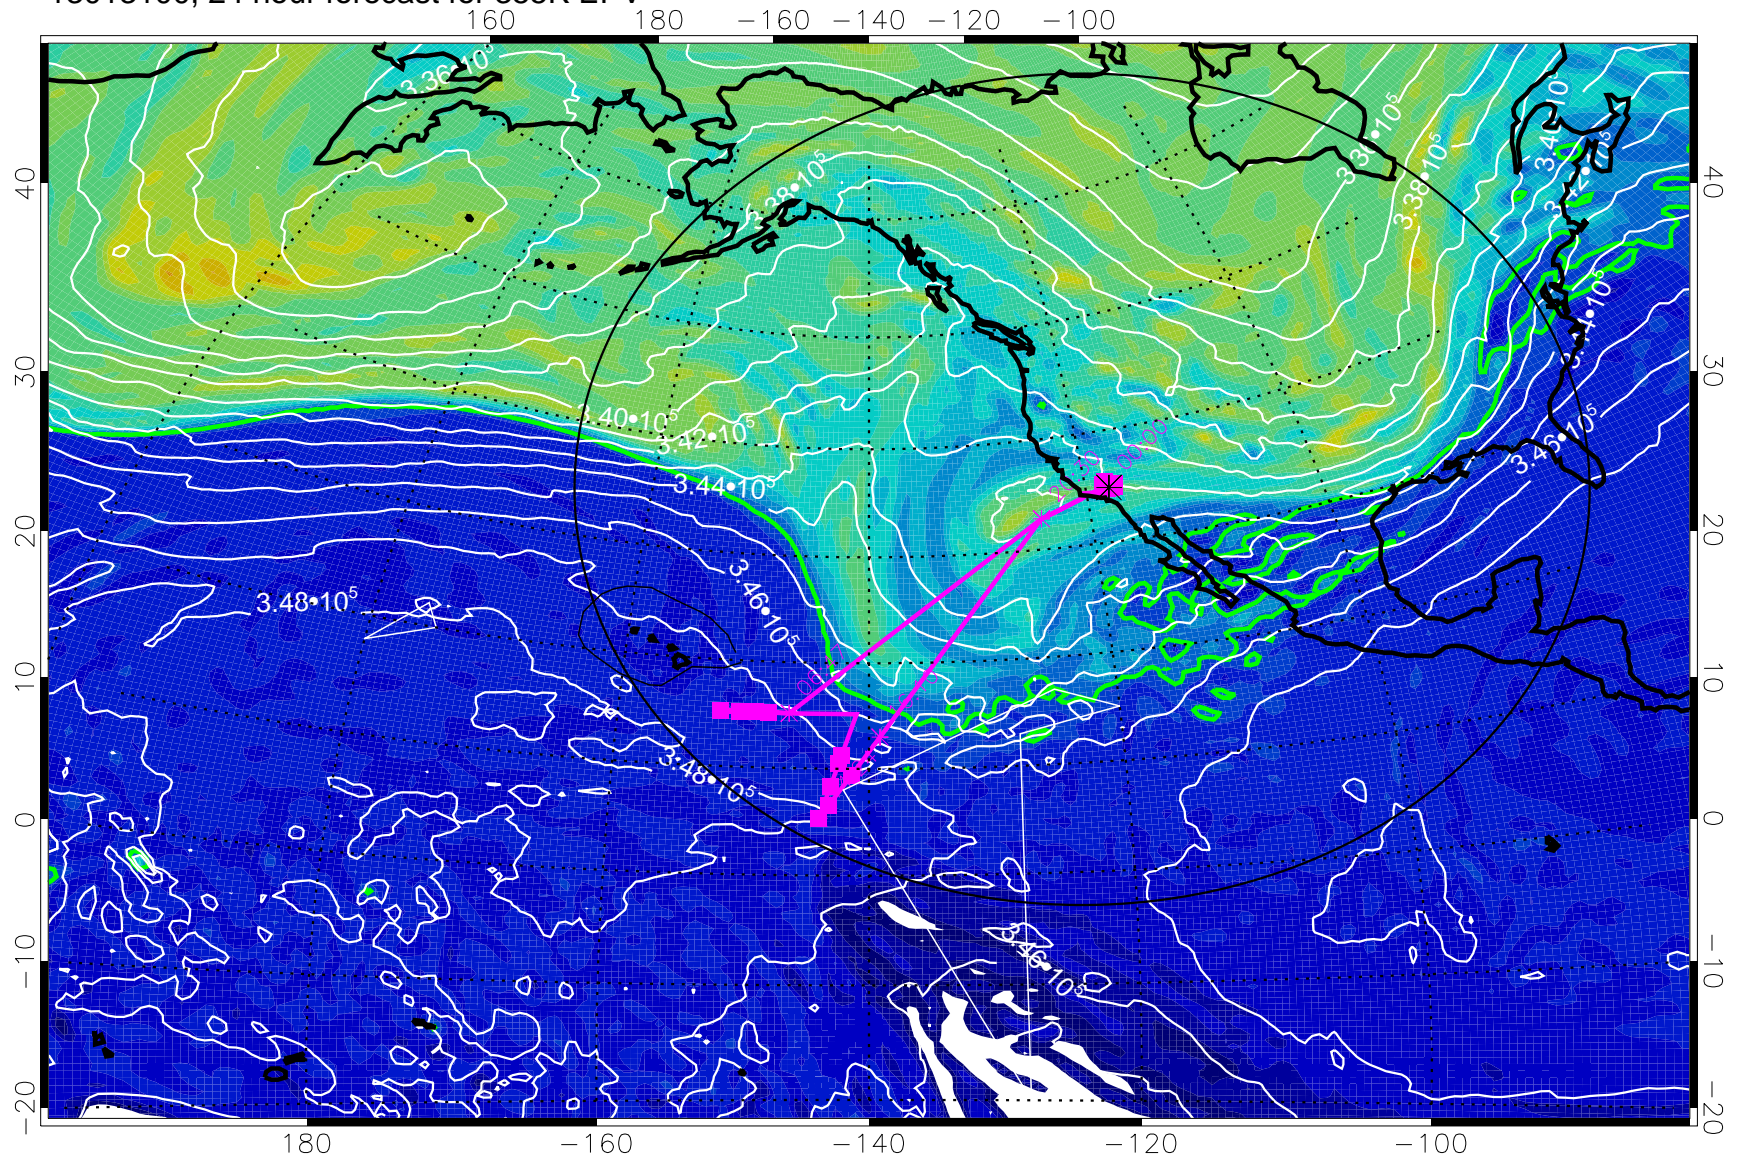

13013012, 12 hour forecast for 355K EPV

160 180 -160 -140 -120 -100

355K Montgomery Streamfunction, white
EPV Tropopause (2 PVU) Position
Range ring of 4055 km -- 13 hours GH round trip

13013018, 18 hour forecast for 355K EPV

0 $5.0 \cdot 10^{-6}$ $1.0 \cdot 10^{-5}$ $1.5 \cdot 10^{-5}$
PVU

355K Montgomery Streamfunction, white
EPV Tropopause (2 PVU) Position
Range ring of 4055 km -- 13 hours GH round trip

13013100, 24 hour forecast for 355K EPV

355K Montgomery Streamfunction, white
EPV Tropopause (2 PVU) Position
Range ring of 4055 km -- 13 hours GH round trip

13013106, 30 hour forecast for 355K EPV

0 $5.0 \cdot 10^{-6}$ $1.0 \cdot 10^{-5}$ $1.5 \cdot 10^{-5}$
PVU

355K Montgomery Streamfunction, white
EPV Tropopause (2 PVU) Position
Range ring of 4055 km -- 13 hours GH round trip

13013112, 36 hour forecast for 355K EPV

355K Montgomery Streamfunction, white
EPV Tropopause (2 PVU) Position
Range ring of 4055 km -- 13 hours GH round trip