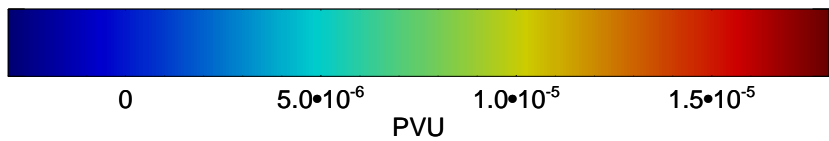

13013112, 36 hour forecast for 355K EPV

355K Montgomery Streamfunction, white
EPV Tropopause (2 PVU) Position
Range ring of 4055 km -- 13 hours GH round trip