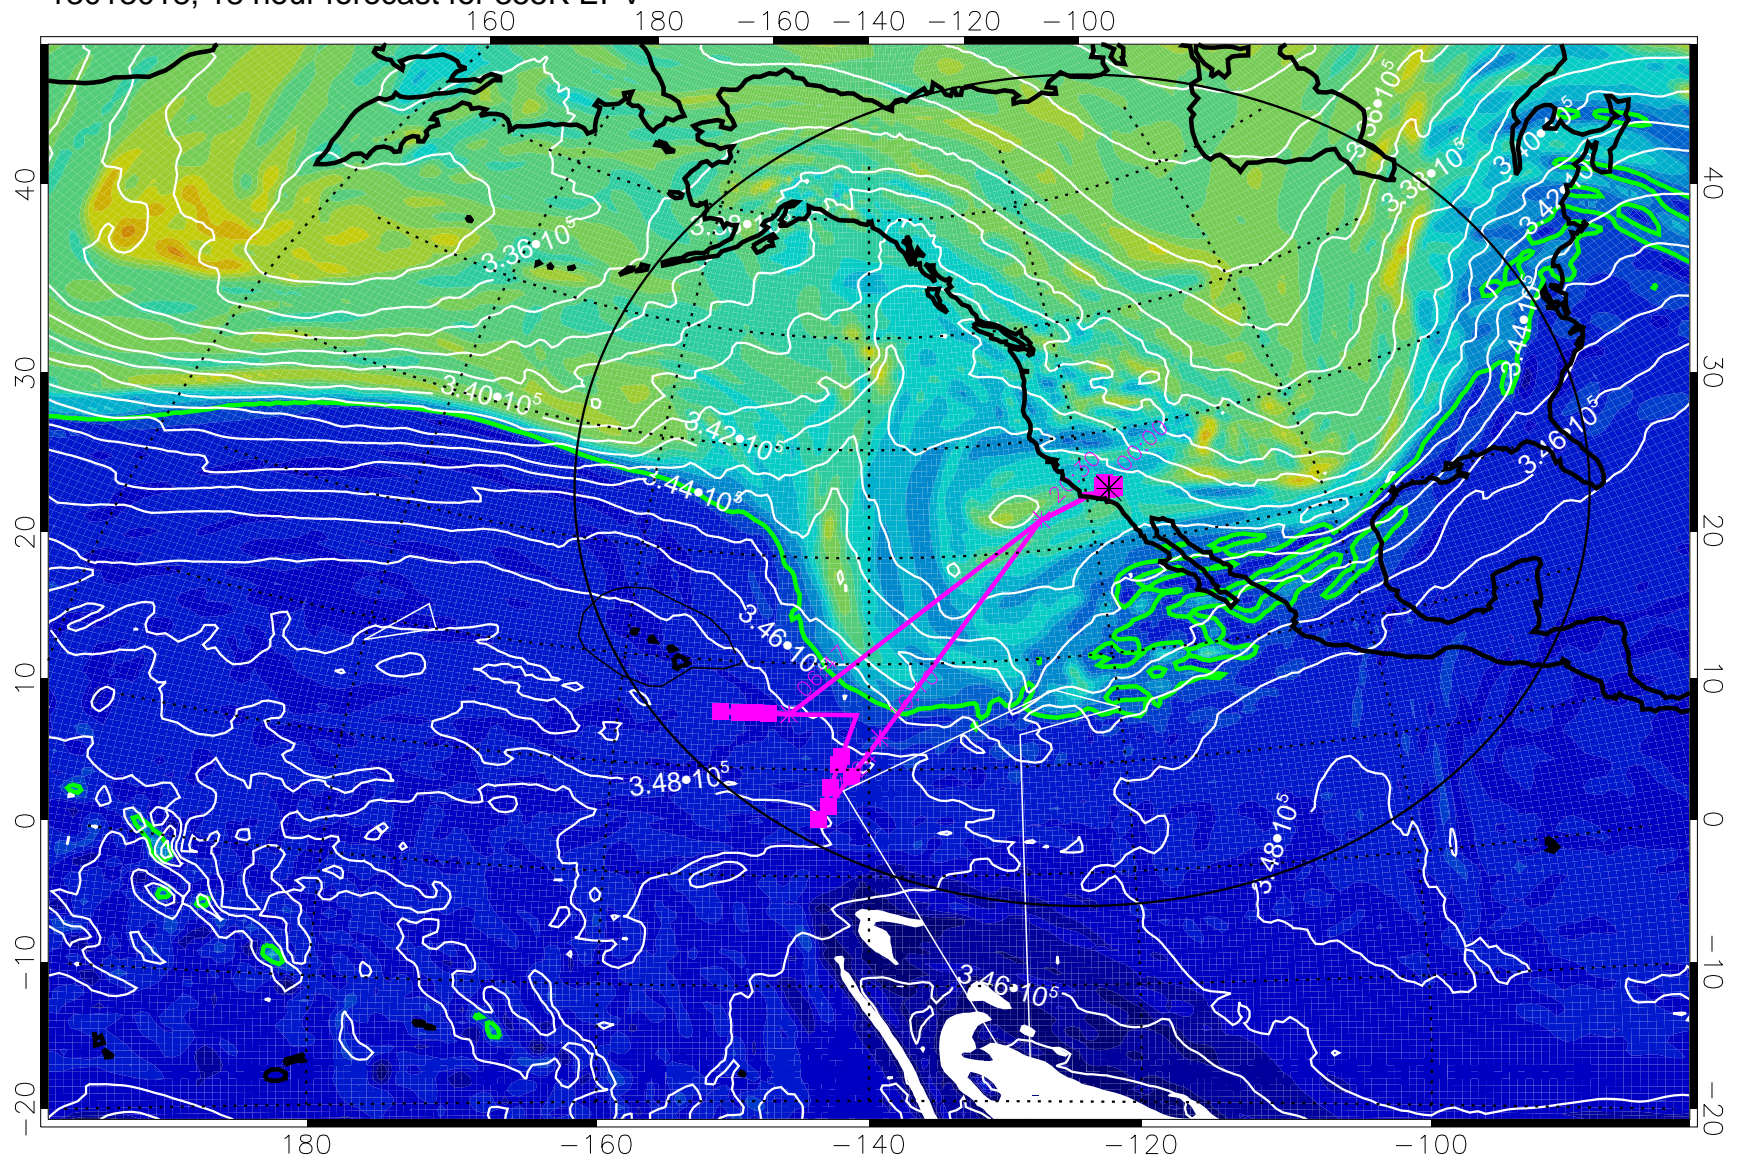

13013012, 12 hour forecast for 355K EPV

160 180 -160 -140 -120 -100

355K Montgomery Streamfunction, white
EPV Tropopause (2 PVU) Position
Range ring of 4055 km -- 13 hours GH round trip

13013018, 18 hour forecast for 355K EPV

0 $5.0 \cdot 10^{-6}$ $1.0 \cdot 10^{-5}$ $1.5 \cdot 10^{-5}$
PVU

355K Montgomery Streamfunction, white
EPV Tropopause (2 PVU) Position
Range ring of 4055 km -- 13 hours GH round trip

13013100, 24 hour forecast for 355K EPV

355K Montgomery Streamfunction, white
EPV Tropopause (2 PVU) Position
Range ring of 4055 km -- 13 hours GH round trip

13013106, 30 hour forecast for 355K EPV

0 $5.0 \cdot 10^{-6}$ $1.0 \cdot 10^{-5}$ $1.5 \cdot 10^{-5}$
PVU

355K Montgomery Streamfunction, white
EPV Tropopause (2 PVU) Position
Range ring of 4055 km -- 13 hours GH round trip

13013112, 36 hour forecast for 355K EPV

355K Montgomery Streamfunction, white
EPV Tropopause (2 PVU) Position
Range ring of 4055 km -- 13 hours GH round trip