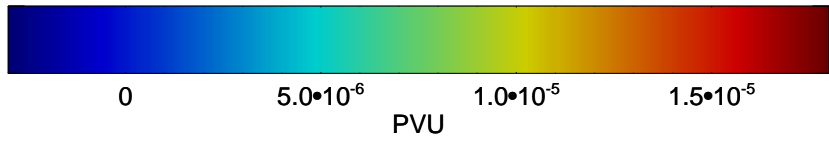

13020112, 72 hour forecast for 355K EPV

355K Montgomery Streamfunction, white
EPV Tropopause (2 PVU) Position
Range ring of 4055 km -- 13 hours GH round trip