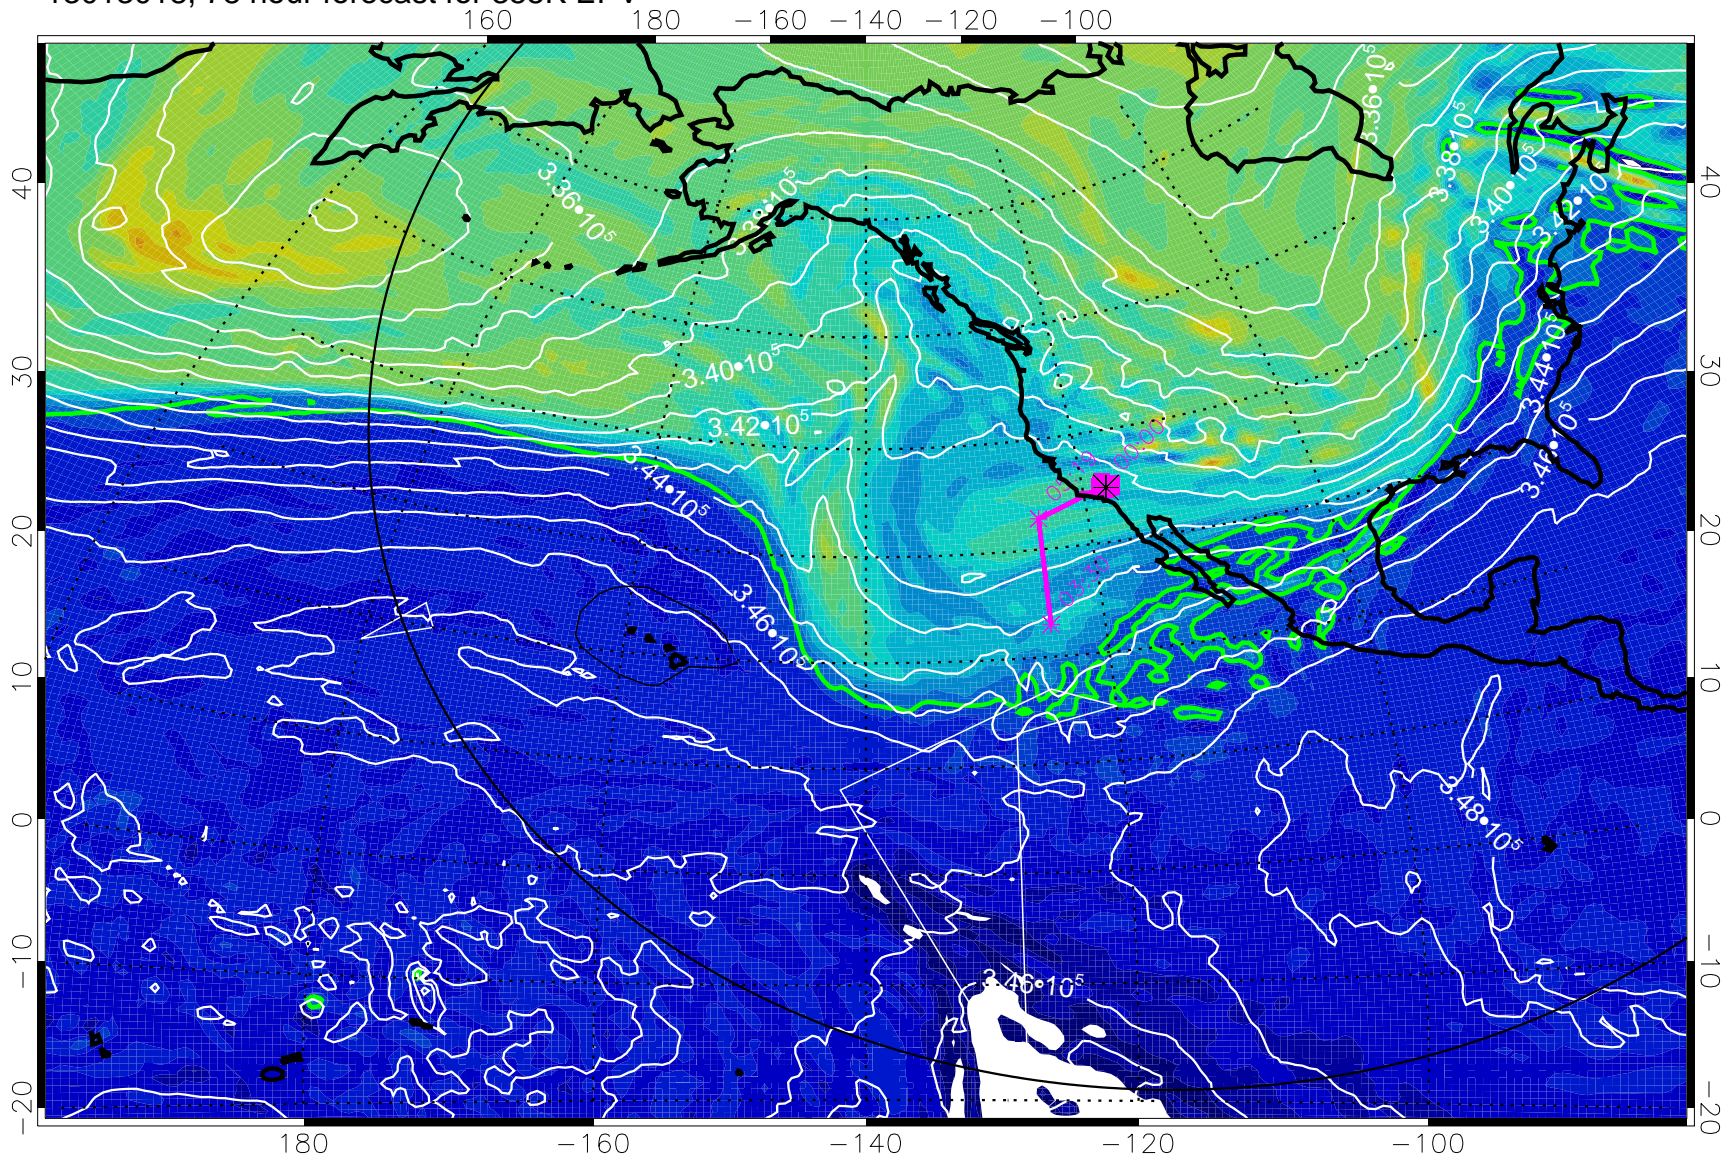

13012918, 54 hour forecast for 355K EPV

160 180 -160 -140 -120 -100

355K Montgomery Streamfunction, white
EPV Tropopause (2 PVU) Position
Range ring of 6000 km -- 19 hours GH round trip

13013000, 60 hour forecast for 355K EPV

355K Montgomery Streamfunction, white
EPV Tropopause (2 PVU) Position
Range ring of 6000 km -- 19 hours GH round trip

13013006, 66 hour forecast for 355K EPV

160 180 -160 -140 -120 -100

0 5.0*10⁻⁶ 1.0*10⁻⁵ 1.5*10⁻⁵
PVU

355K Montgomery Streamfunction, white
EPV Tropopause (2 PVU) Position
Range ring of 6000 km -- 19 hours GH round trip

13013012, 72 hour forecast for 355K EPV

355K Montgomery Streamfunction, white
EPV Tropopause (2 PVU) Position
Range ring of 6000 km -- 19 hours GH round trip

13013018, 78 hour forecast for 355K EPV

355K Montgomery Streamfunction, white
EPV Tropopause (2 PVU) Position
Range ring of 6000 km -- 19 hours GH round trip

13013100, 84 hour forecast for 355K EPV

355K Montgomery Streamfunction, white
EPV Tropopause (2 PVU) Position
Range ring of 6000 km -- 19 hours GH round trip