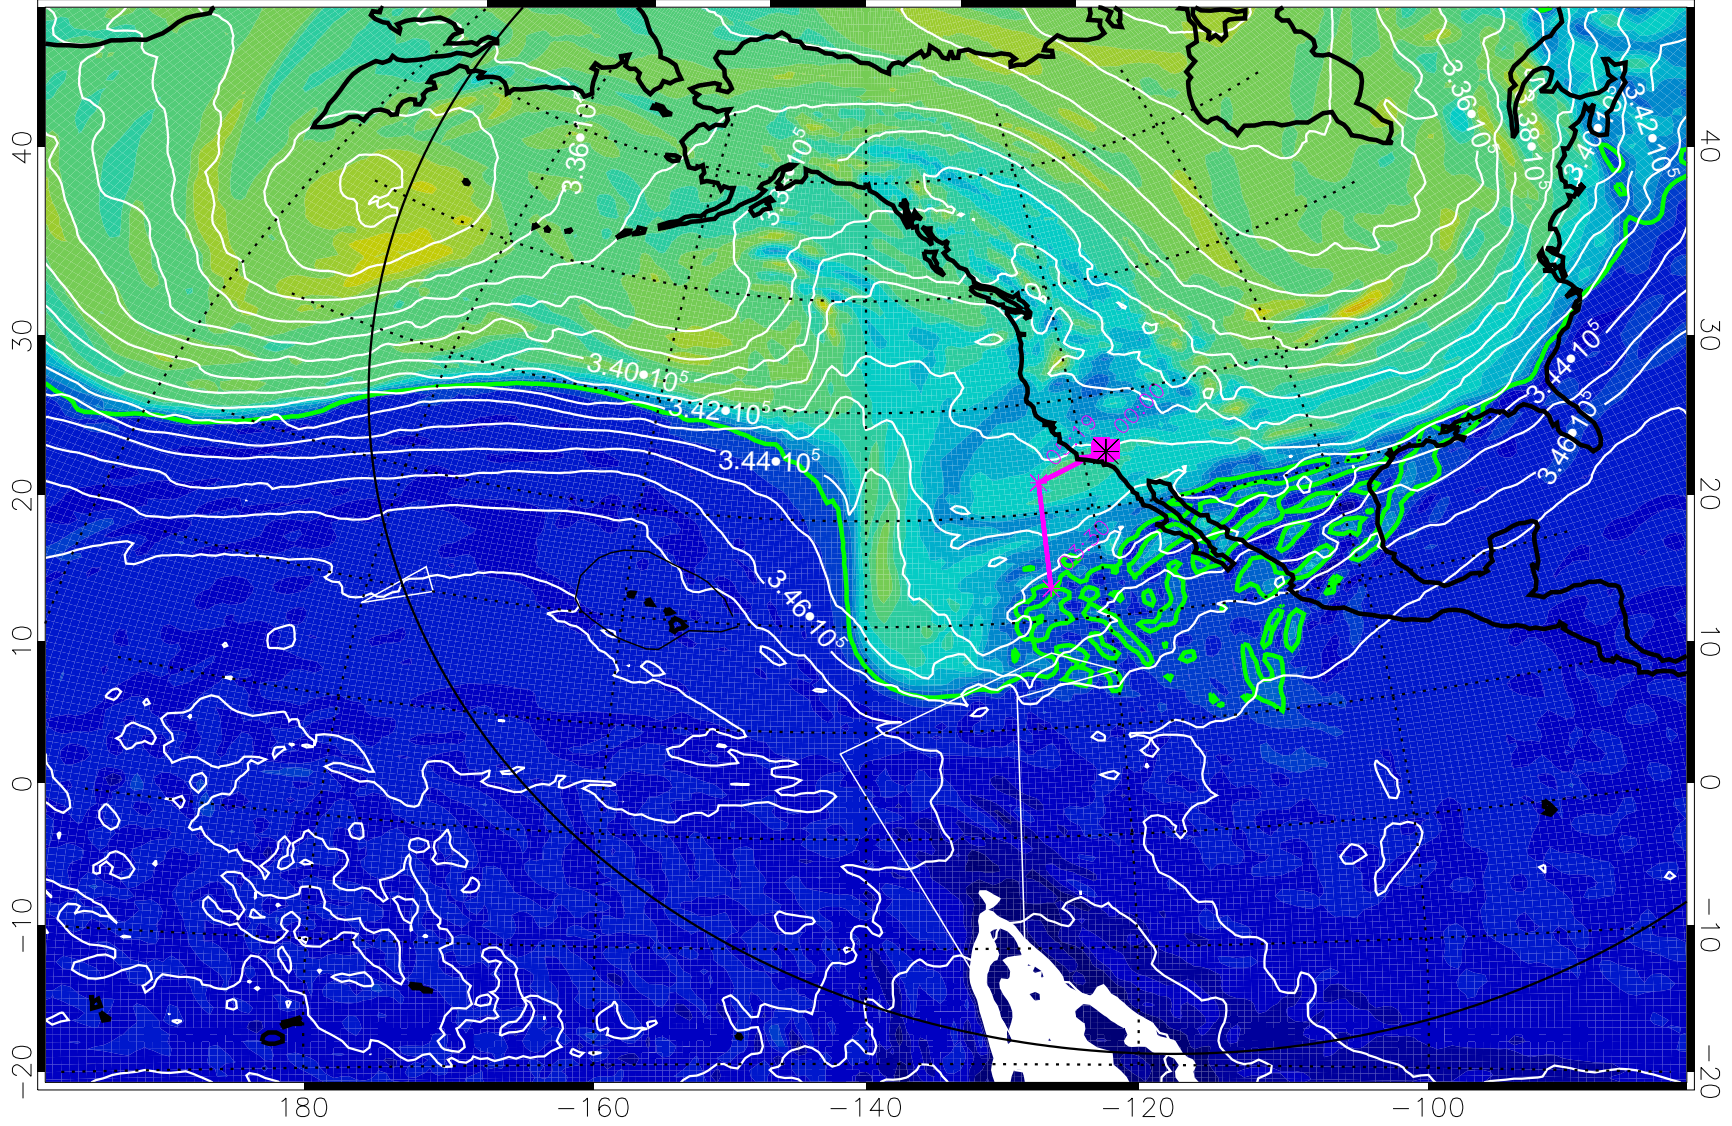

355K Montgomery Streamfunction, white
EPV Tropopause (2 PVU) Position
Range ring of 6000 km -- 19 hours GH round trip

13013012, 72 hour forecast for 355K EPV

355K Montgomery Streamfunction, white
EPV Tropopause (2 PVU) Position
Range ring of 6000 km -- 19 hours GH round trip

13013018, 78 hour forecast for 355K EPV

355K Montgomery Streamfunction, white
EPV Tropopause (2 PVU) Position
Range ring of 6000 km -- 19 hours GH round trip

13013100, 84 hour forecast for 355K EPV

355K Montgomery Streamfunction, white
EPV Tropopause (2 PVU) Position
Range ring of 6000 km -- 19 hours GH round trip

13013106, 90 hour forecast for 355K EPV

355K Montgomery Streamfunction, white
EPV Tropopause (2 PVU) Position
Range ring of 6000 km -- 19 hours GH round trip

13013112, 96 hour forecast for 355K EPV

160 180 -160 -140 -120 -100

355K Montgomery Streamfunction, white
EPV Tropopause (2 PVU) Position
Range ring of 6000 km -- 19 hours GH round trip

13013118, 102 hour forecast for 355K EPV

160 180 -160 -140 -120 -100

0 $5.0 \cdot 10^6$ $1.0 \cdot 10^5$ $1.5 \cdot 10^5$
PVU