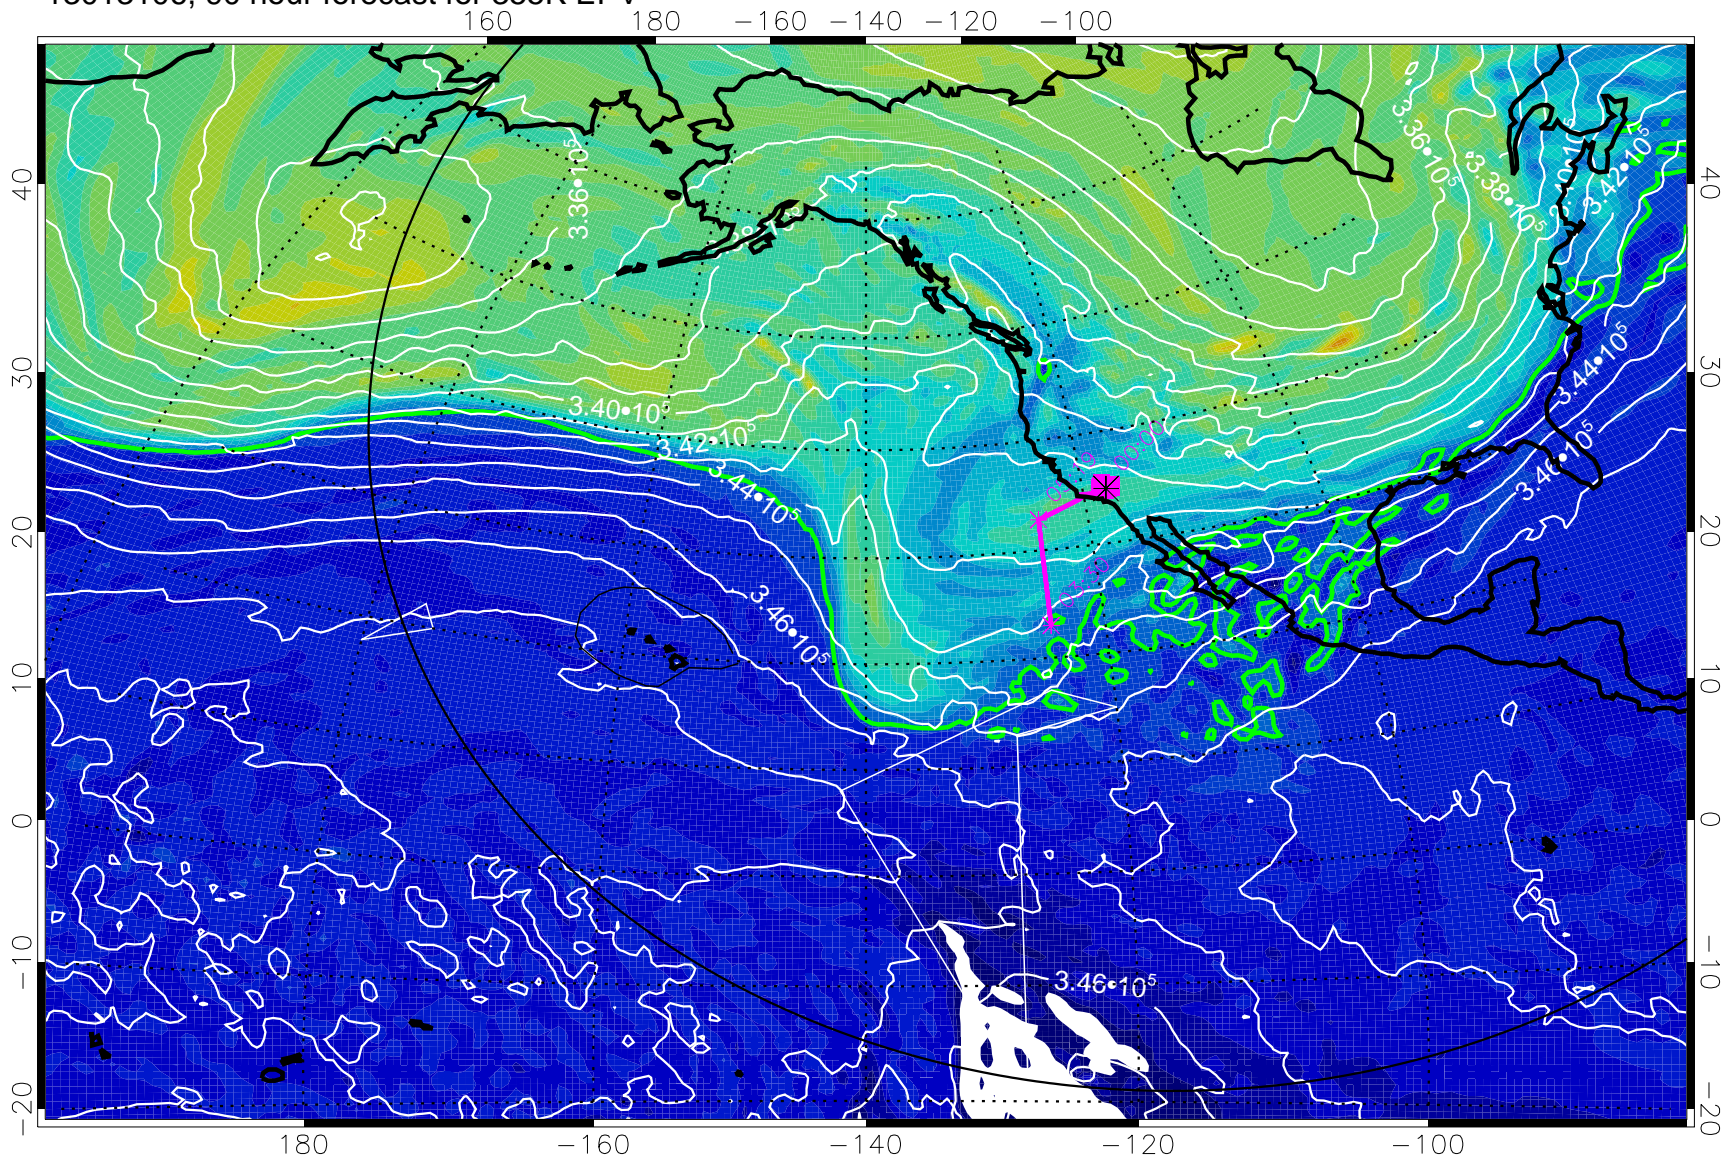

355K Montgomery Streamfunction, white
EPV Tropopause (2 PVU) Position
Range ring of 6000 km -- 19 hours GH round trip

13013012, 72 hour forecast for 355K EPV

355K Montgomery Streamfunction, white
EPV Tropopause (2 PVU) Position
Range ring of 6000 km -- 19 hours GH round trip

13013018, 78 hour forecast for 355K EPV

355K Montgomery Streamfunction, white
EPV Tropopause (2 PVU) Position
Range ring of 6000 km -- 19 hours GH round trip

13013100, 84 hour forecast for 355K EPV

355K Montgomery Streamfunction, white
EPV Tropopause (2 PVU) Position
Range ring of 6000 km -- 19 hours GH round trip

13013106, 90 hour forecast for 355K EPV

355K Montgomery Streamfunction, white
EPV Tropopause (2 PVU) Position
Range ring of 6000 km -- 19 hours GH round trip

13013112, 96 hour forecast for 355K EPV

160 180 -160 -140 -120 -100

355K Montgomery Streamfunction, white
EPV Tropopause (2 PVU) Position
Range ring of 6000 km -- 19 hours GH round trip

13013118, 102 hour forecast for 355K EPV

160 180 -160 -140 -120 -100

0 $5.0 \cdot 10^6$ $1.0 \cdot 10^5$ $1.5 \cdot 10^5$
PVU