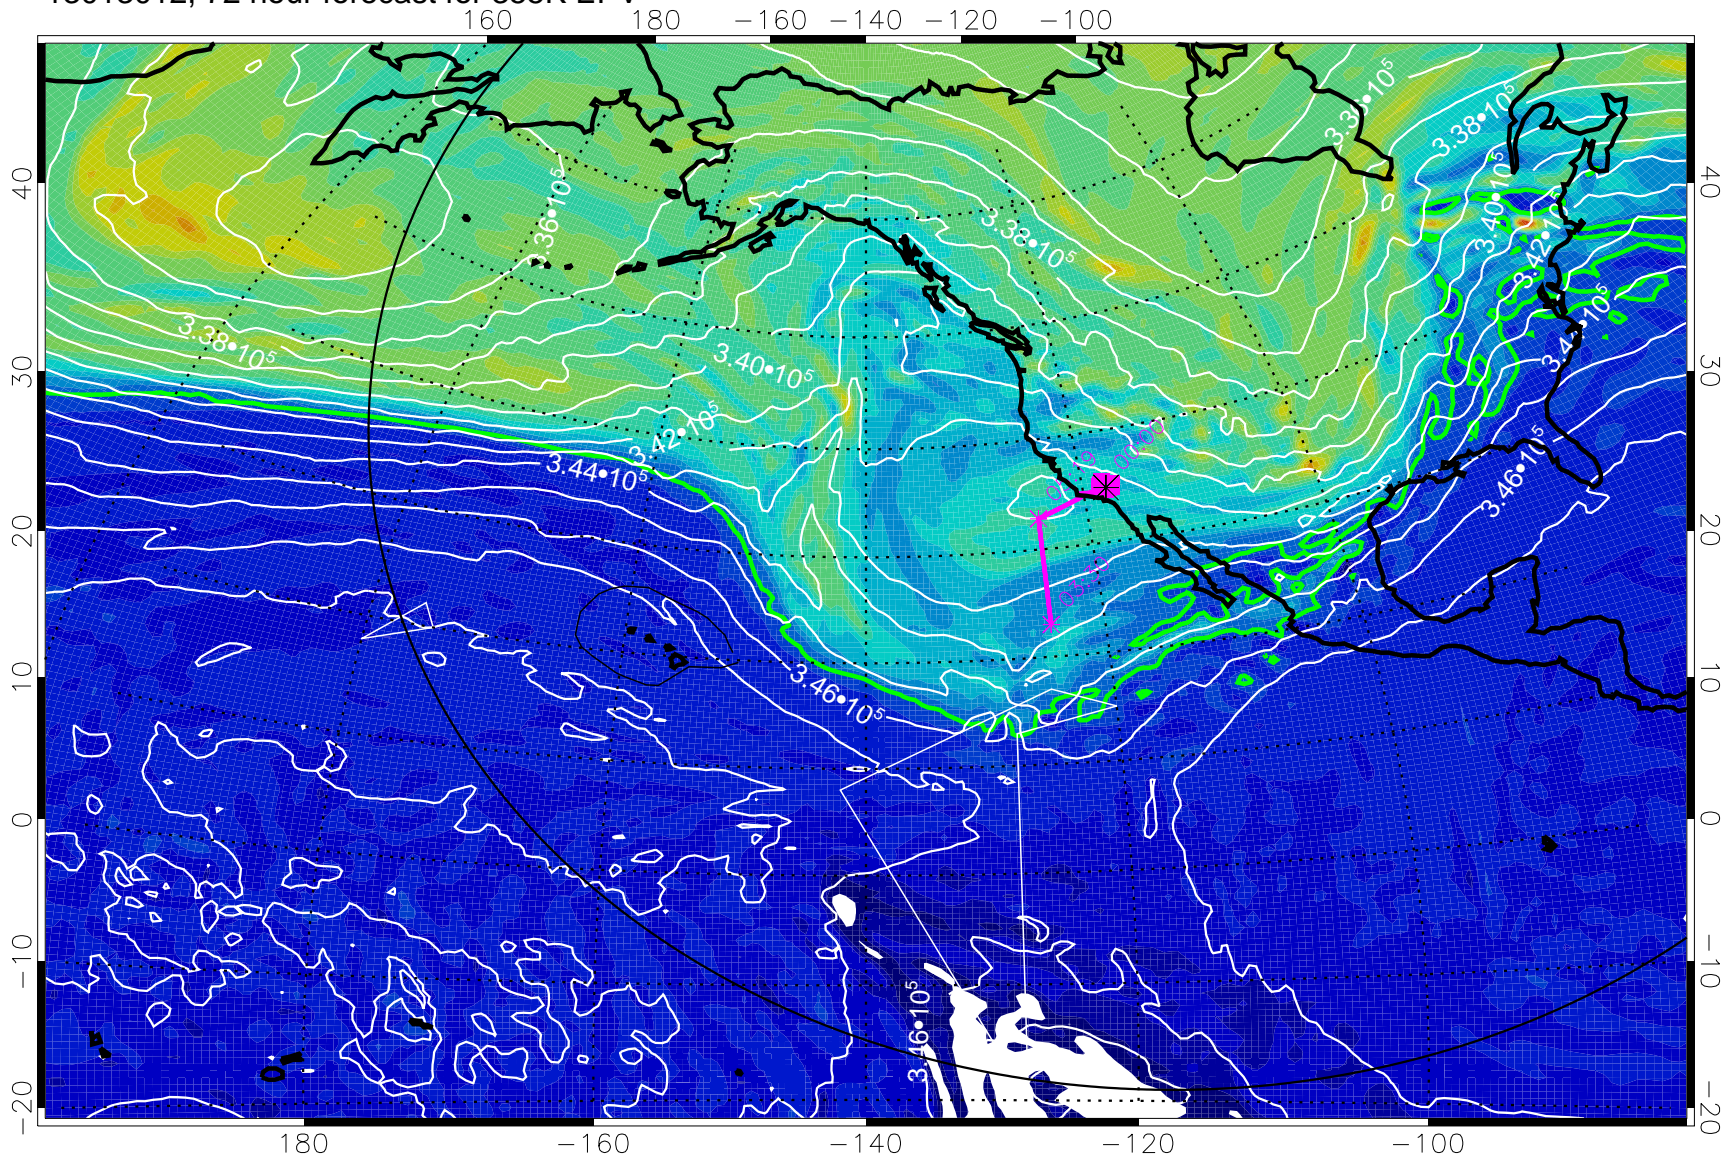

13012918, 54 hour forecast for 355K EPV

160 180 -160 -140 -120 -100

355K Montgomery Streamfunction, white
EPV Tropopause (2 PVU) Position
Range ring of 6000 km -- 19 hours GH round trip

13013000, 60 hour forecast for 355K EPV

355K Montgomery Streamfunction, white
EPV Tropopause (2 PVU) Position
Range ring of 6000 km -- 19 hours GH round trip

13013006, 66 hour forecast for 355K EPV

160 180 -160 -140 -120 -100

0 5.0*10⁻⁶ 1.0*10⁻⁵ 1.5*10⁻⁵
PVU

355K Montgomery Streamfunction, white
EPV Tropopause (2 PVU) Position
Range ring of 6000 km -- 19 hours GH round trip

13013012, 72 hour forecast for 355K EPV

355K Montgomery Streamfunction, white
EPV Tropopause (2 PVU) Position
Range ring of 6000 km -- 19 hours GH round trip

13013018, 78 hour forecast for 355K EPV

355K Montgomery Streamfunction, white
EPV Tropopause (2 PVU) Position
Range ring of 6000 km -- 19 hours GH round trip

13013100, 84 hour forecast for 355K EPV

355K Montgomery Streamfunction, white
EPV Tropopause (2 PVU) Position
Range ring of 6000 km -- 19 hours GH round trip