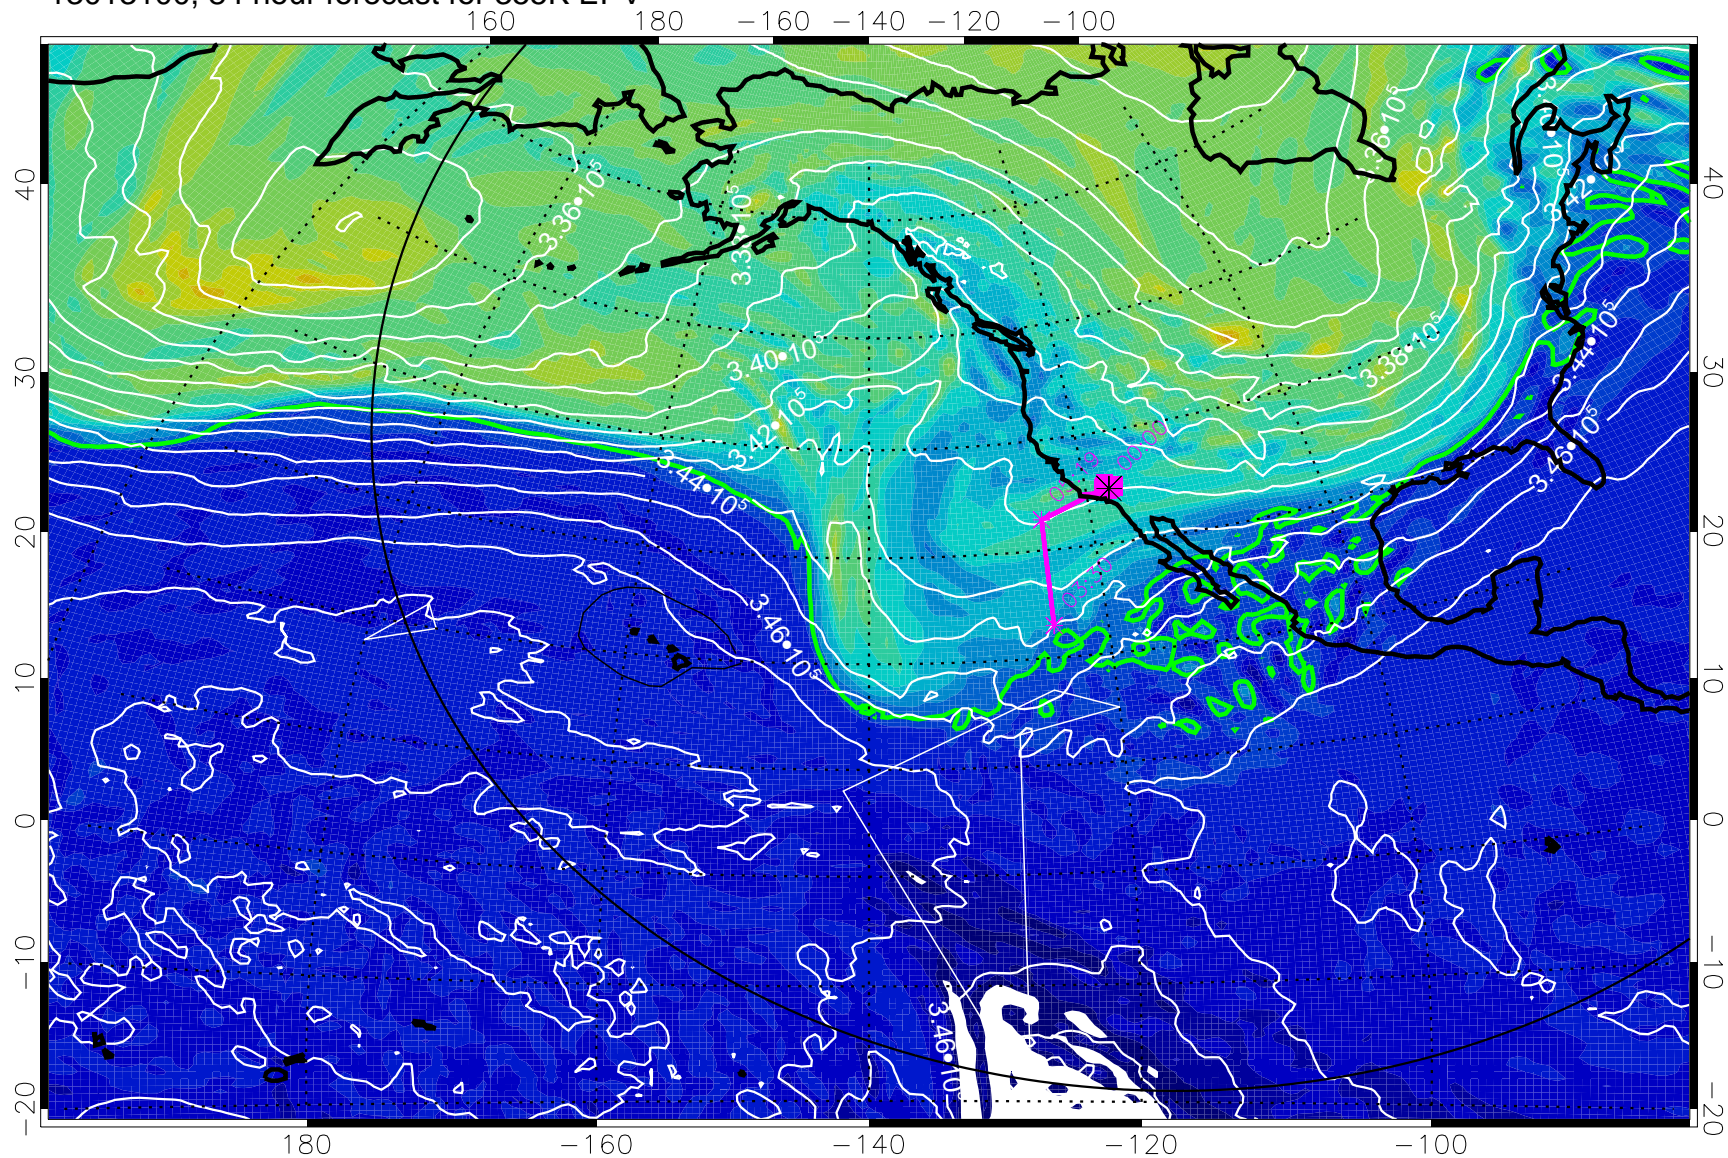

355K Montgomery Streamfunction, white
EPV Tropopause (2 PVU) Position
Range ring of 6000 km -- 19 hours GH round trip

13013006, 66 hour forecast for 355K EPV

160 180 -160 -140 -120 -100

0 5.0*10⁻⁶ 1.0*10⁻⁵ 1.5*10⁻⁵
PVU

355K Montgomery Streamfunction, white
EPV Tropopause (2 PVU) Position
Range ring of 6000 km -- 19 hours GH round trip

13013012, 72 hour forecast for 355K EPV

355K Montgomery Streamfunction, white
EPV Tropopause (2 PVU) Position
Range ring of 6000 km -- 19 hours GH round trip

13013018, 78 hour forecast for 355K EPV

355K Montgomery Streamfunction, white
EPV Tropopause (2 PVU) Position
Range ring of 6000 km -- 19 hours GH round trip

13013100, 84 hour forecast for 355K EPV

355K Montgomery Streamfunction, white
EPV Tropopause (2 PVU) Position
Range ring of 6000 km -- 19 hours GH round trip

13013106, 90 hour forecast for 355K EPV

355K Montgomery Streamfunction, white
EPV Tropopause (2 PVU) Position
Range ring of 6000 km -- 19 hours GH round trip

13013112, 96 hour forecast for 355K EPV

160 180 -160 -140 -120 -100