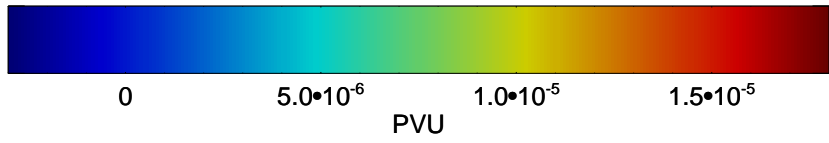

13012718, 42 hour forecast for 355K EPV

355K Montgomery Streamfunction, white
EPV Tropopause (2 PVU) Position
Range ring of 6000 km -- 19 hours GH round trip