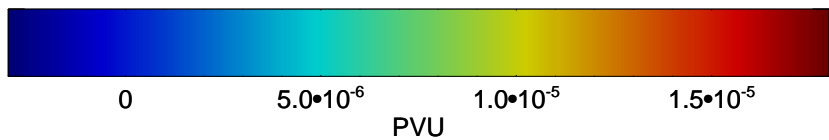

13012718, 78 hour forecast for 355K EPV

355K Montgomery Streamfunction, white
EPV Tropopause (2 PVU) Position
Range ring of 6000 km -- 19 hours GH round trip