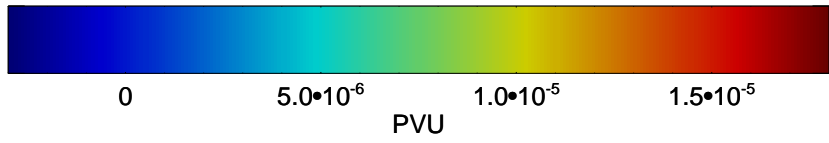

13012800, 84 hour forecast for 355K EPV

355K Montgomery Streamfunction, white
EPV Tropopause (2 PVU) Position
Range ring of 6000 km -- 19 hours GH round trip