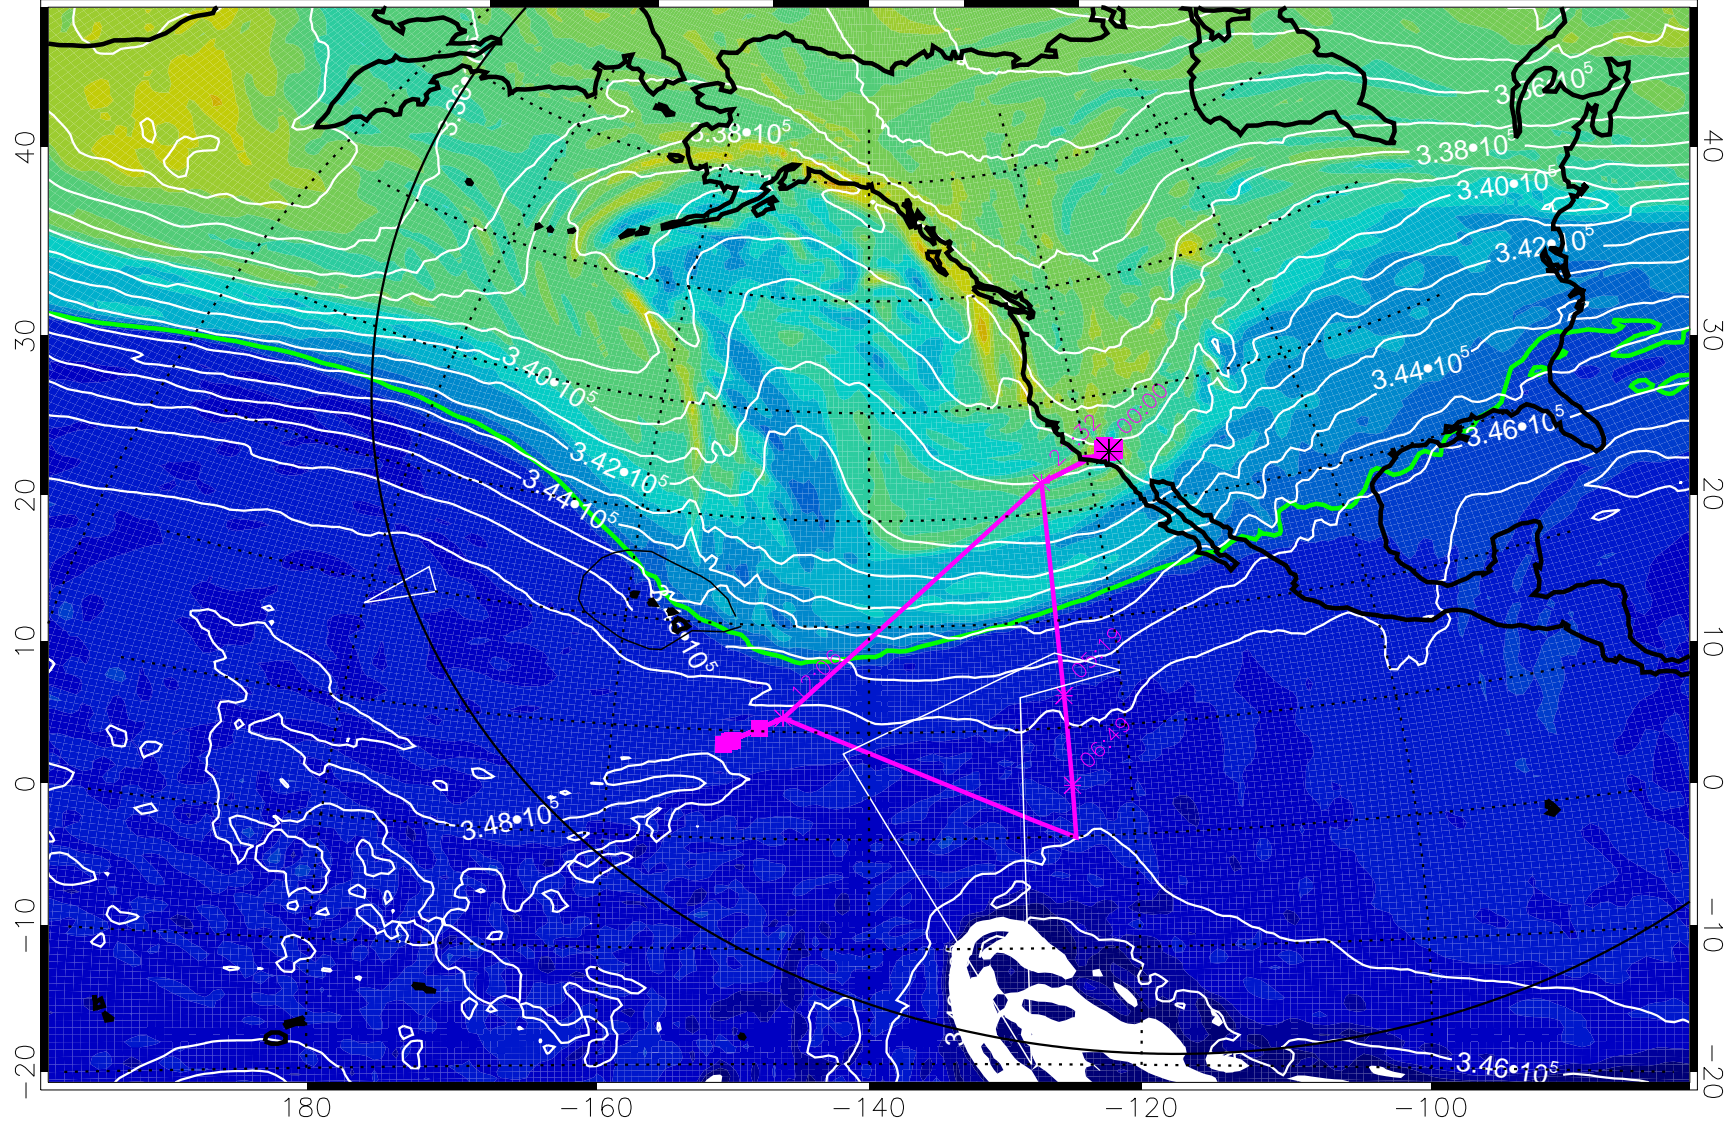

13012706, 66 hour forecast for 355K EPV

355K Montgomery Streamfunction, white  
EPV Tropopause (2 PVU) Position  
Range ring of 6000 km -- 19 hours GH round trip

13012712, 72 hour forecast for 355K EPV

160 180 -160 -140 -120 -100

355K Montgomery Streamfunction, white  
EPV Tropopause (2 PVU) Position  
Range ring of 6000 km -- 19 hours GH round trip

13012718, 78 hour forecast for 355K EPV

355K Montgomery Streamfunction, white  
EPV Tropopause (2 PVU) Position  
Range ring of 6000 km -- 19 hours GH round trip

13012800, 84 hour forecast for 355K EPV

355K Montgomery Streamfunction, white  
EPV Tropopause (2 PVU) Position  
Range ring of 6000 km -- 19 hours GH round trip

13012806, 90 hour forecast for 355K EPV

160 180 -160 -140 -120 -100

0  $5.0 \cdot 10^{-6}$   $1.0 \cdot 10^{-5}$   $1.5 \cdot 10^{-5}$   
PVU

355K Montgomery Streamfunction, white  
EPV Tropopause (2 PVU) Position  
Range ring of 6000 km -- 19 hours GH round trip

13012812, 96 hour forecast for 355K EPV