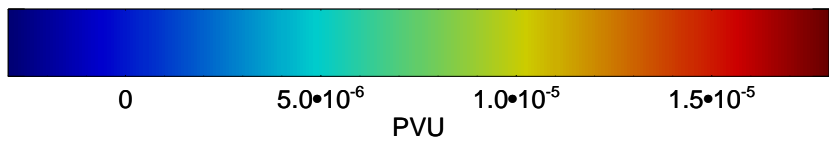

13012518, 30 hour forecast for 355K EPV

355K Montgomery Streamfunction, white
EPV Tropopause (2 PVU) Position
Range ring of 6000 km -- 19 hours GH round trip