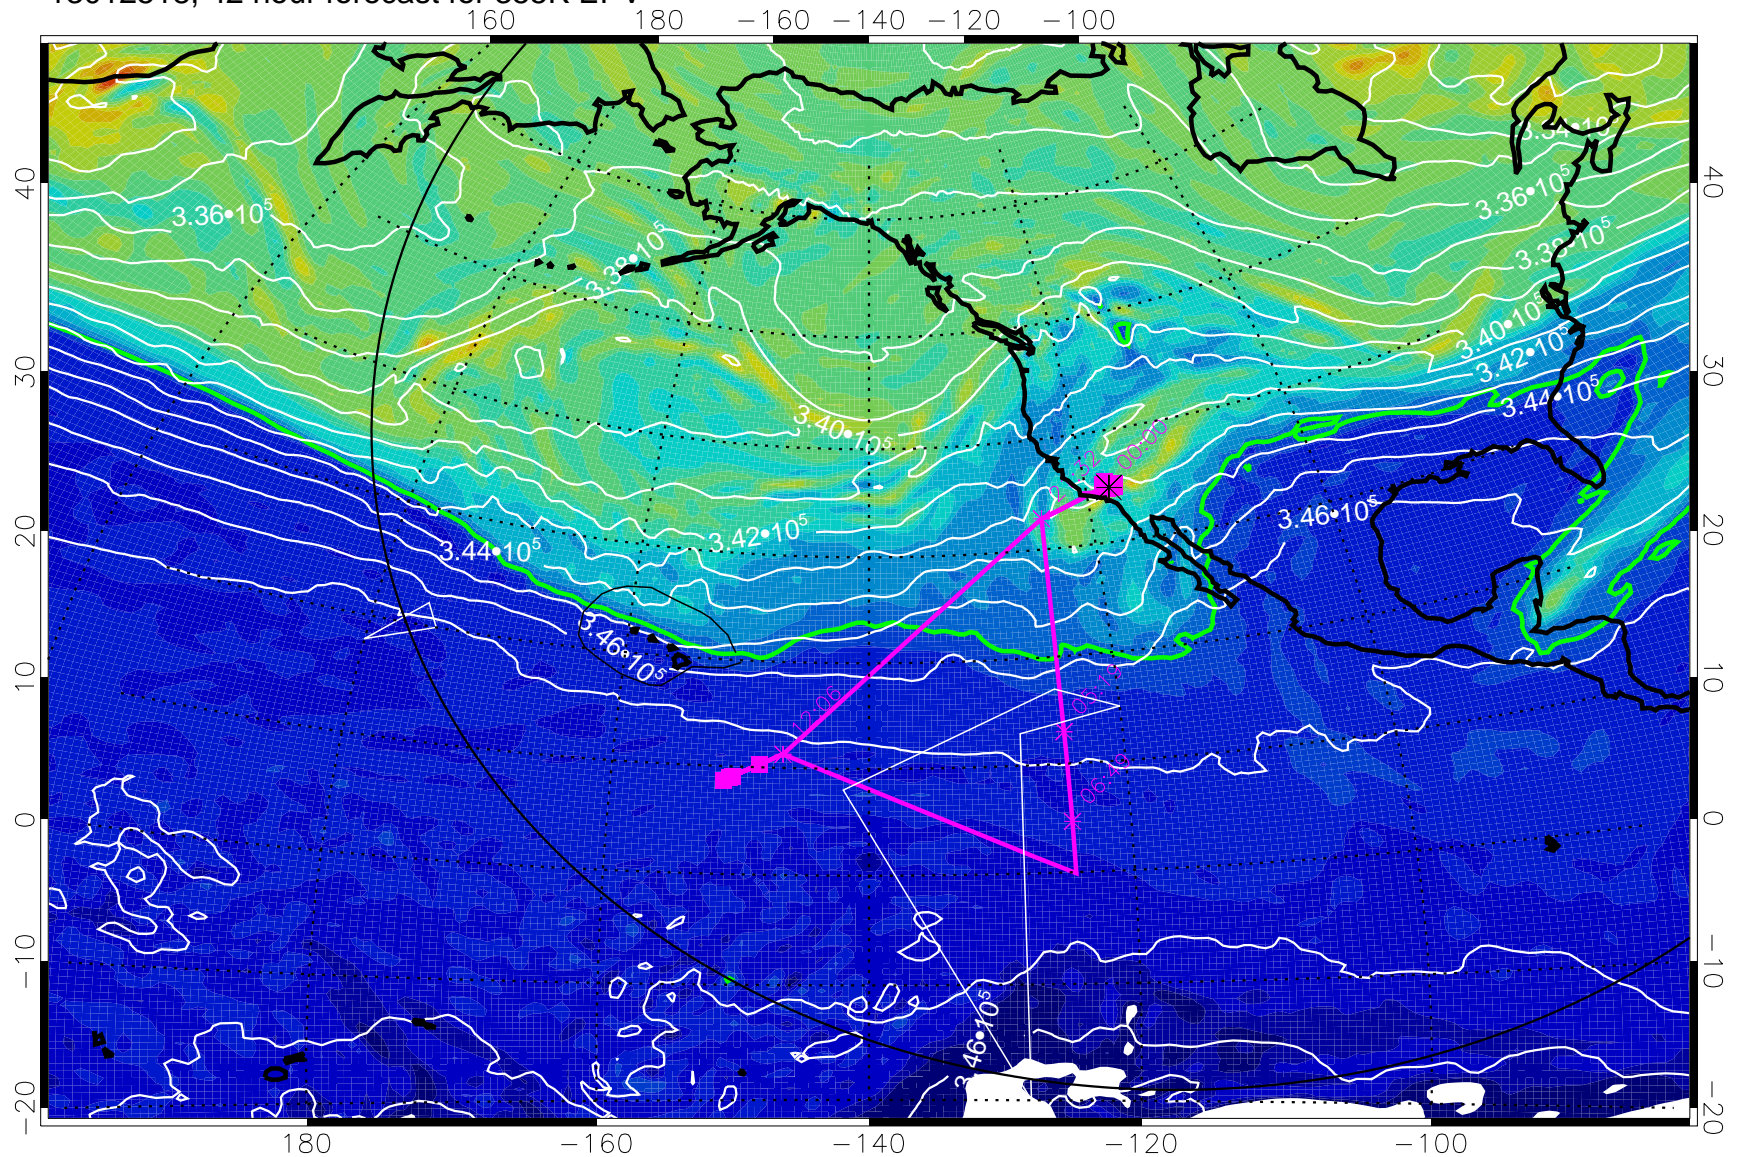

13012412, 12 hour forecast for 355K EPV

355K Montgomery Streamfunction, white
EPV Tropopause (2 PVU) Position
Range ring of 6000 km -- 19 hours GH round trip

13012418, 18 hour forecast for 355K EPV

355K Montgomery Streamfunction, white
EPV Tropopause (2 PVU) Position
Range ring of 6000 km -- 19 hours GH round trip

13012500, 24 hour forecast for 355K EPV

355K Montgomery Streamfunction, white
EPV Tropopause (2 PVU) Position
Range ring of 6000 km -- 19 hours GH round trip

13012506, 30 hour forecast for 355K EPV

355K Montgomery Streamfunction, white
EPV Tropopause (2 PVU) Position
Range ring of 6000 km -- 19 hours GH round trip

13012512, 36 hour forecast for 355K EPV

0 $5.0 \cdot 10^{-6}$ $1.0 \cdot 10^{-5}$ $1.5 \cdot 10^{-5}$
PVU

355K Montgomery Streamfunction, white
EPV Tropopause (2 PVU) Position
Range ring of 6000 km -- 19 hours GH round trip

13012518, 42 hour forecast for 355K EPV

0 $5.0 \cdot 10^{-6}$ $1.0 \cdot 10^{-5}$ $1.5 \cdot 10^{-5}$
PVU

355K Montgomery Streamfunction, white
EPV Tropopause (2 PVU) Position
Range ring of 6000 km -- 19 hours GH round trip