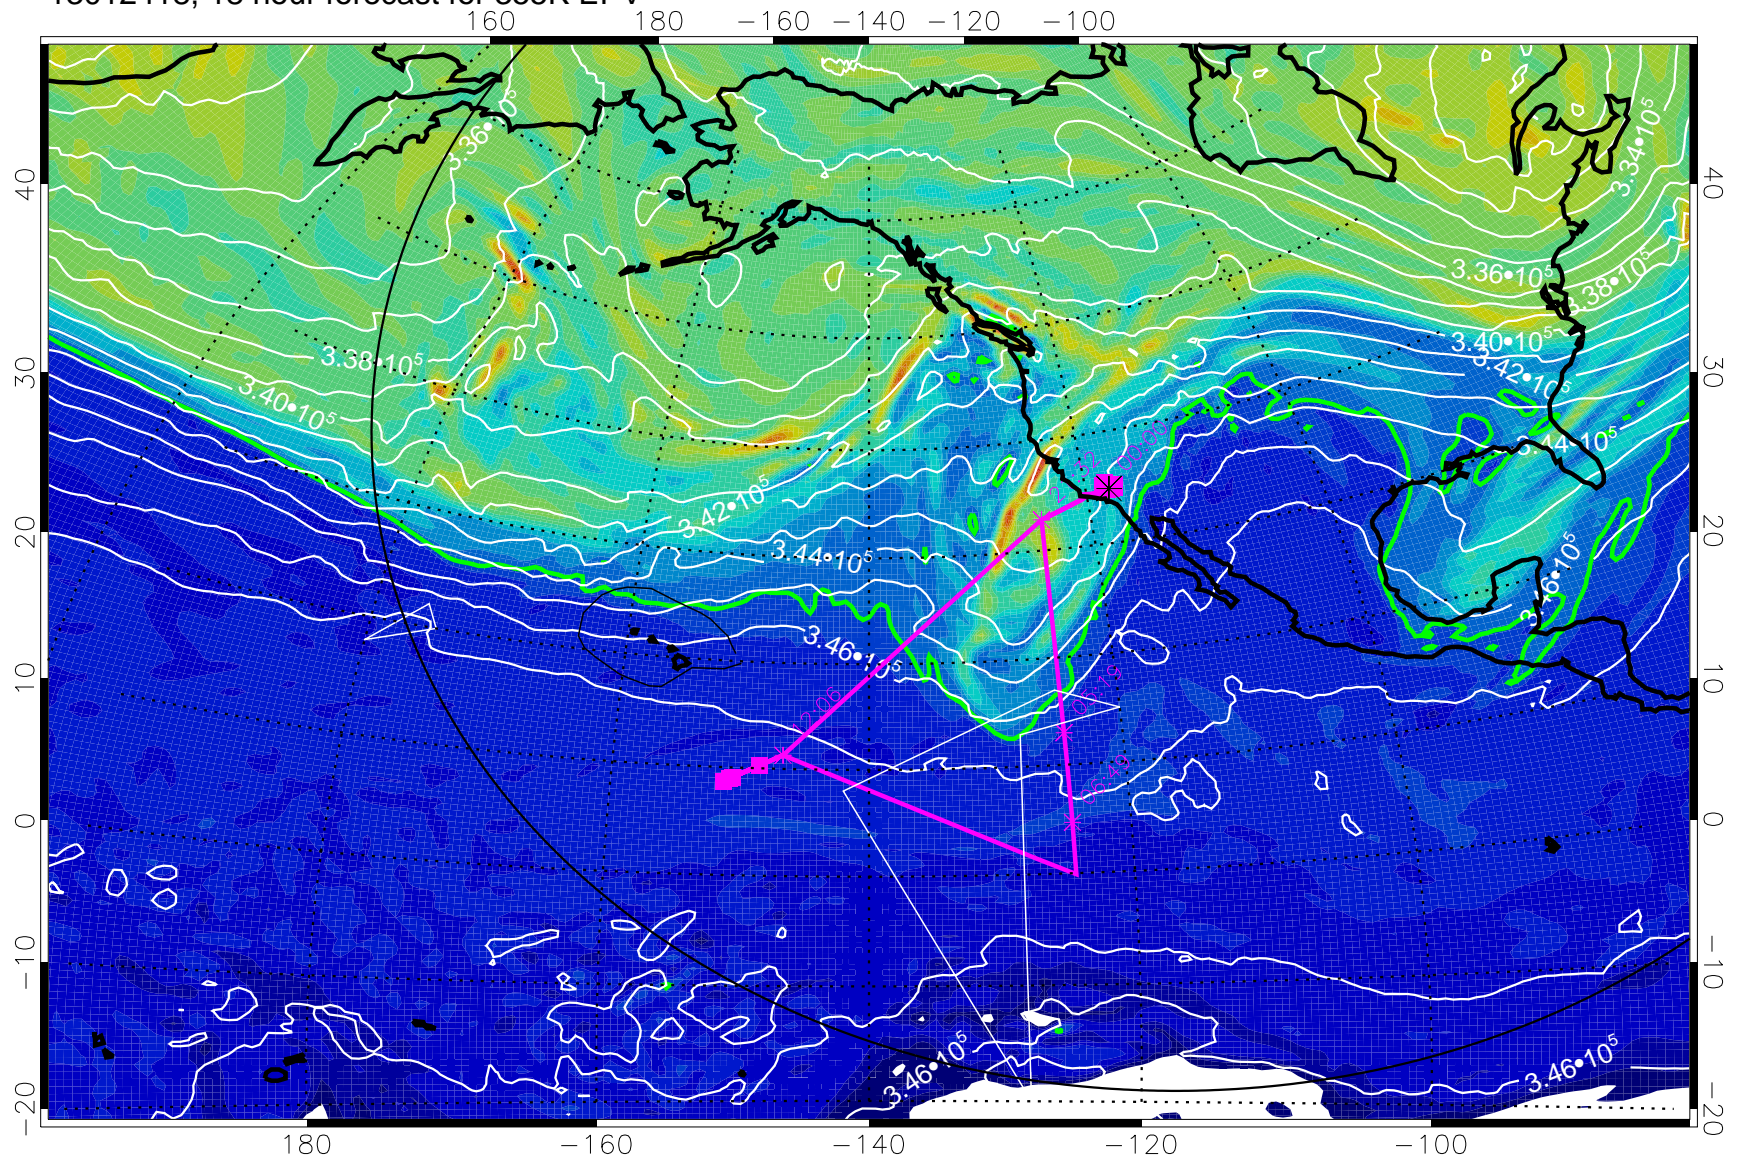

13012412, 12 hour forecast for 355K EPV

355K Montgomery Streamfunction, white
EPV Tropopause (2 PVU) Position
Range ring of 6000 km -- 19 hours GH round trip

13012418, 18 hour forecast for 355K EPV

355K Montgomery Streamfunction, white
EPV Tropopause (2 PVU) Position
Range ring of 6000 km -- 19 hours GH round trip

13012500, 24 hour forecast for 355K EPV

355K Montgomery Streamfunction, white
EPV Tropopause (2 PVU) Position
Range ring of 6000 km -- 19 hours GH round trip

13012506, 30 hour forecast for 355K EPV

355K Montgomery Streamfunction, white
EPV Tropopause (2 PVU) Position
Range ring of 6000 km -- 19 hours GH round trip

13012512, 36 hour forecast for 355K EPV

0 $5.0 \cdot 10^{-6}$ $1.0 \cdot 10^{-5}$ $1.5 \cdot 10^{-5}$
PVU

355K Montgomery Streamfunction, white
EPV Tropopause (2 PVU) Position
Range ring of 6000 km -- 19 hours GH round trip

355K Montgomery Streamfunction, white
EPV Tropopause (2 PVU) Position
Range ring of 6000 km -- 19 hours GH round trip

13012618, 66 hour forecast for 355K EPV

160 180 -160 -140 -120 -100

0 5.0•10⁻⁶ 1.0•10⁻⁵ 1.5•10⁻⁵
PVU