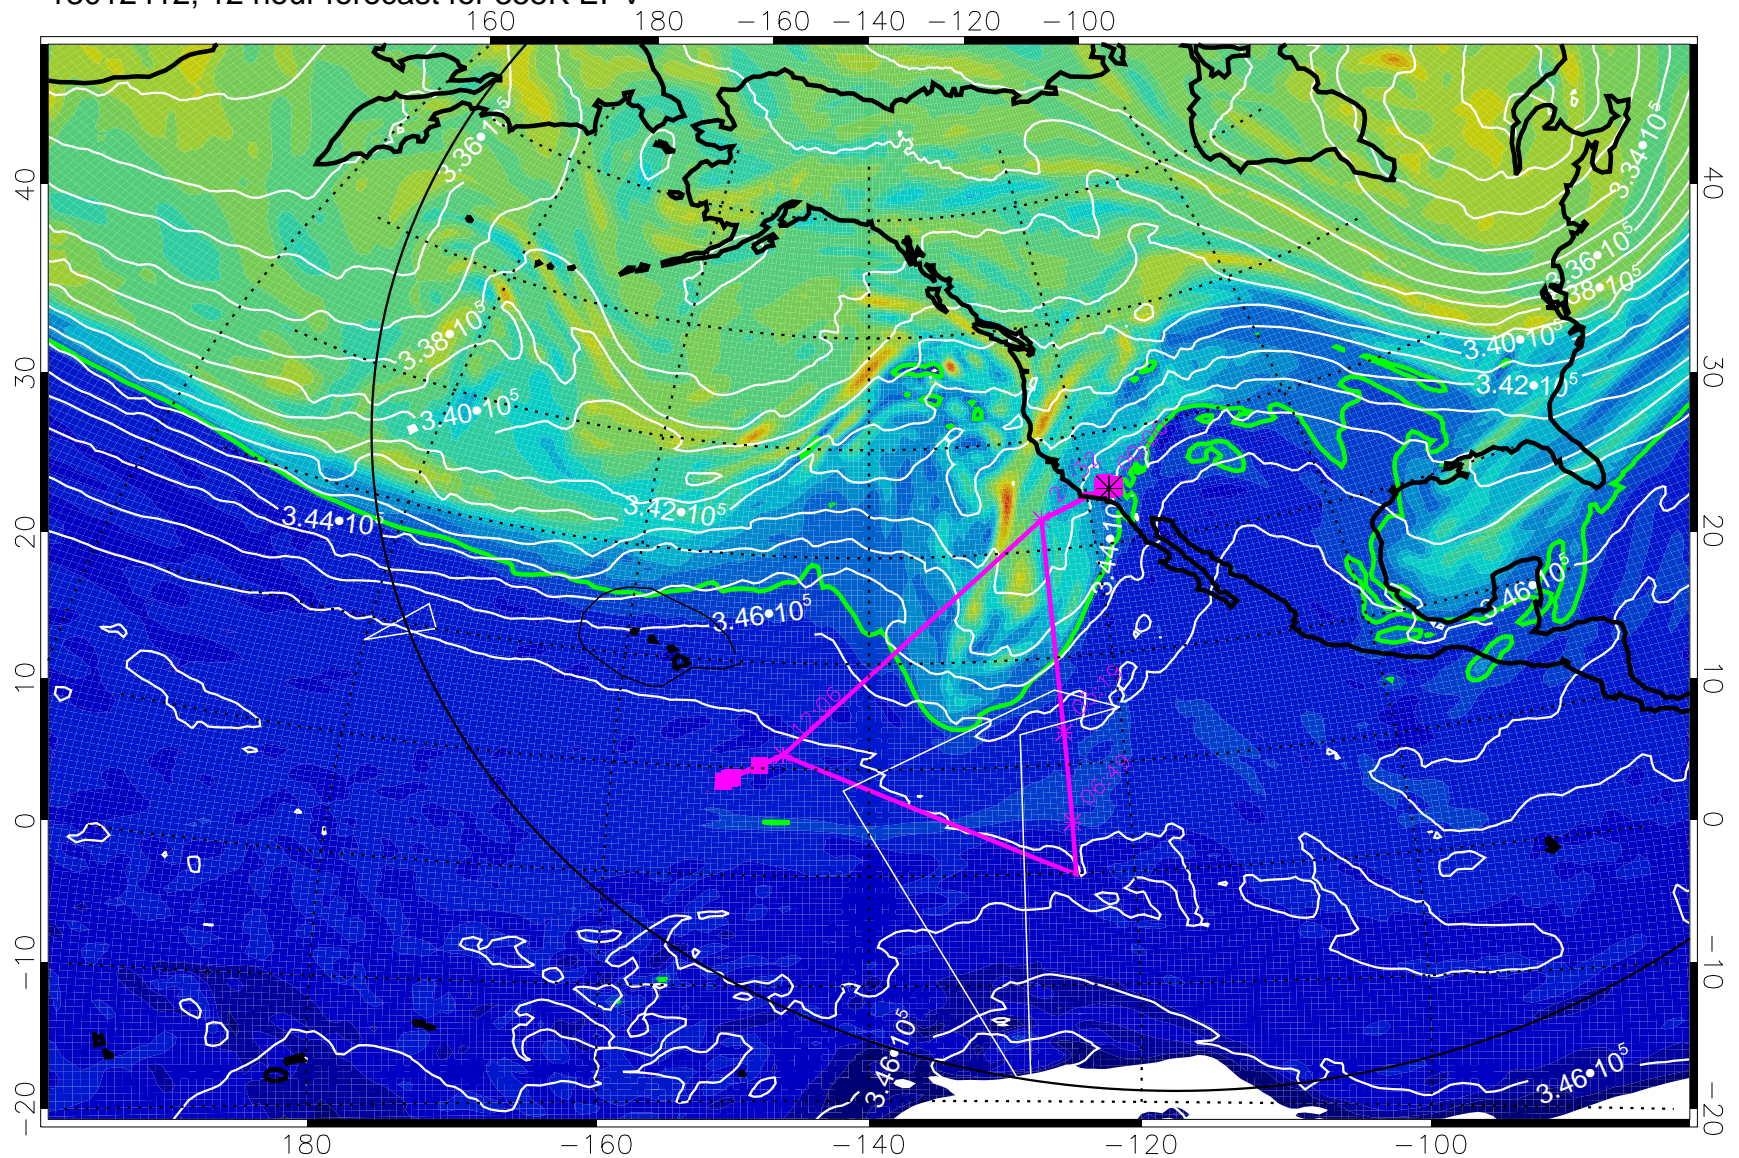

13012412, 12 hour forecast for 355K EPV

355K Montgomery Streamfunction, white
EPV Tropopause (2 PVU) Position
Range ring of 6000 km -- 19 hours GH round trip

13012418, 18 hour forecast for 355K EPV

355K Montgomery Streamfunction, white
EPV Tropopause (2 PVU) Position
Range ring of 6000 km -- 19 hours GH round trip

13012500, 24 hour forecast for 355K EPV

355K Montgomery Streamfunction, white
EPV Tropopause (2 PVU) Position
Range ring of 6000 km -- 19 hours GH round trip

13012506, 30 hour forecast for 355K EPV

355K Montgomery Streamfunction, white
EPV Tropopause (2 PVU) Position
Range ring of 6000 km -- 19 hours GH round trip

13012512, 36 hour forecast for 355K EPV

0 $5.0 \cdot 10^{-6}$ $1.0 \cdot 10^{-5}$ $1.5 \cdot 10^{-5}$
PVU

355K Montgomery Streamfunction, white
EPV Tropopause (2 PVU) Position
Range ring of 6000 km -- 19 hours GH round trip

355K Montgomery Streamfunction, white
EPV Tropopause (2 PVU) Position
Range ring of 6000 km -- 19 hours GH round trip

13012618, 66 hour forecast for 355K EPV

160 180 -160 -140 -120 -100

0 5.0•10⁻⁶ 1.0•10⁻⁵ 1.5•10⁻⁵
PVU