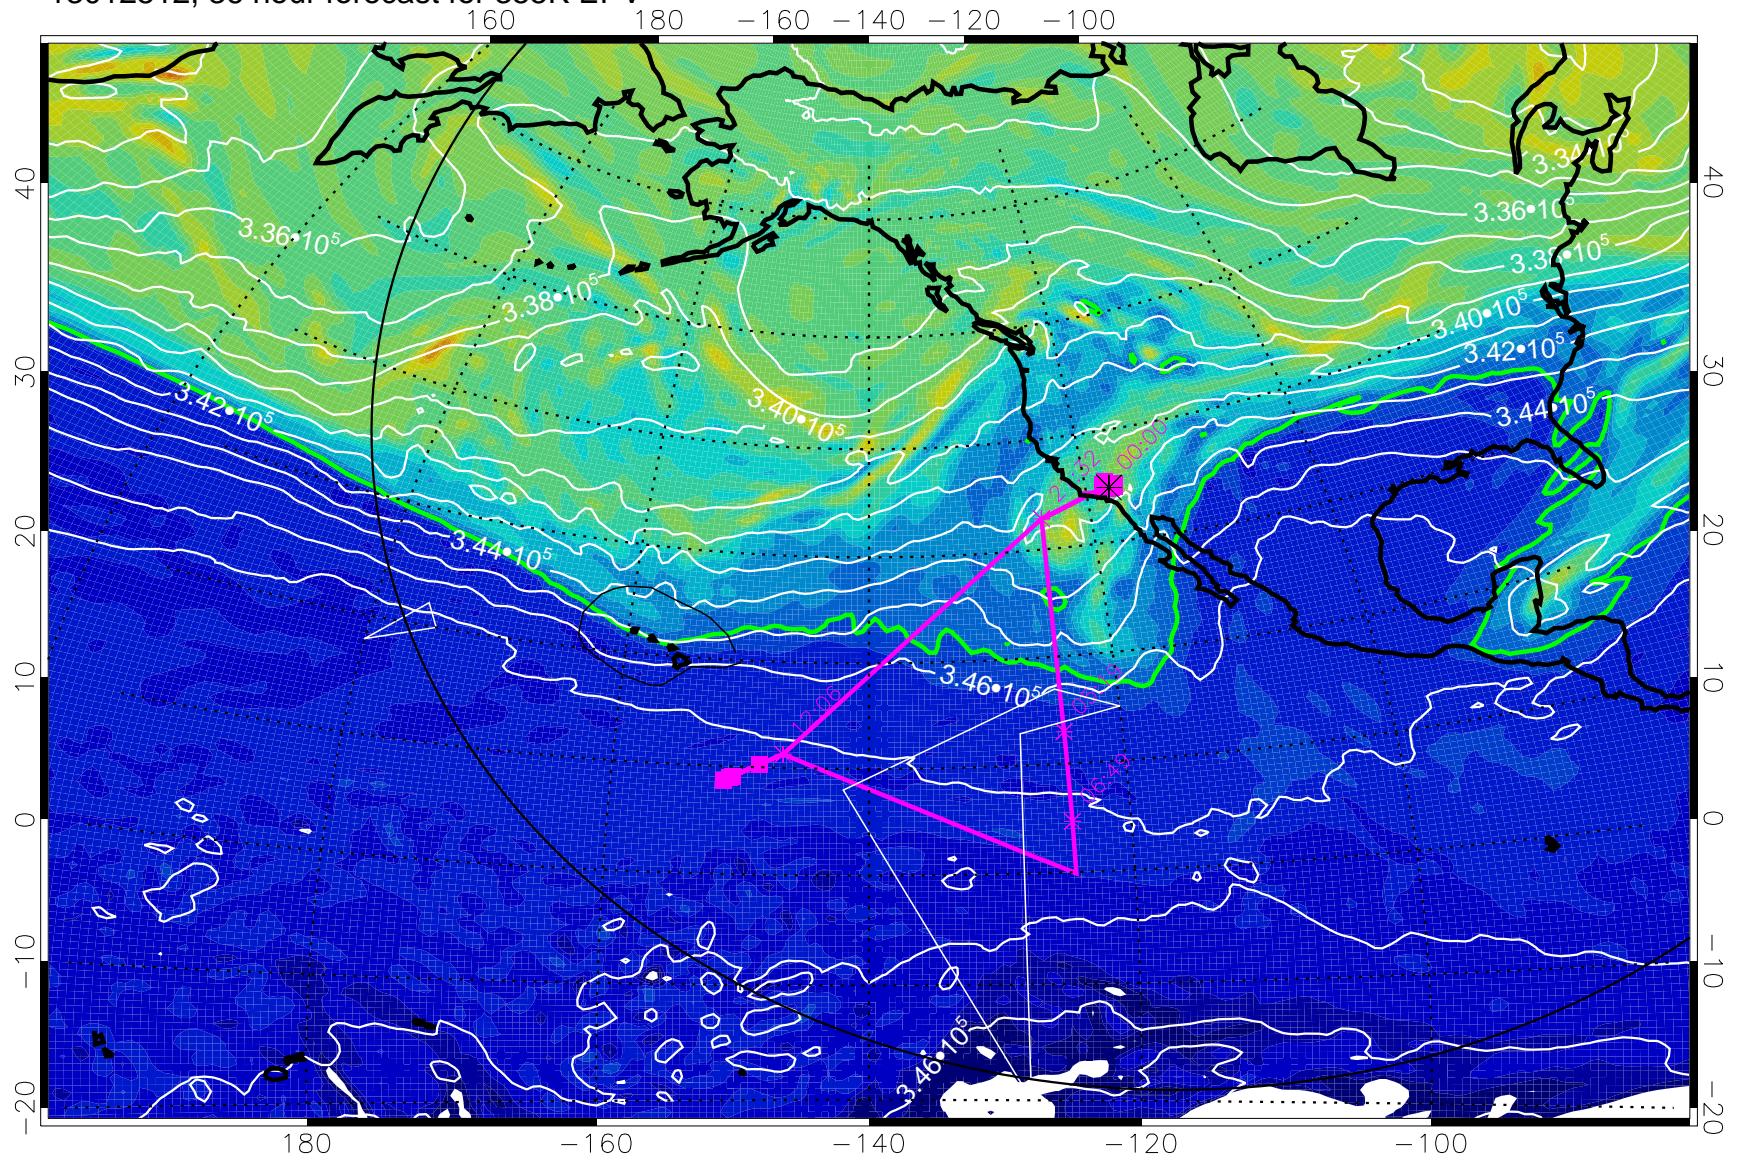

13012412, 12 hour forecast for 355K EPV

355K Montgomery Streamfunction, white
EPV Tropopause (2 PVU) Position
Range ring of 6000 km -- 19 hours GH round trip

13012418, 18 hour forecast for 355K EPV

355K Montgomery Streamfunction, white
EPV Tropopause (2 PVU) Position
Range ring of 6000 km -- 19 hours GH round trip

13012500, 24 hour forecast for 355K EPV

355K Montgomery Streamfunction, white
EPV Tropopause (2 PVU) Position
Range ring of 6000 km -- 19 hours GH round trip

13012506, 30 hour forecast for 355K EPV

355K Montgomery Streamfunction, white
EPV Tropopause (2 PVU) Position
Range ring of 6000 km -- 19 hours GH round trip

13012512, 36 hour forecast for 355K EPV

0 $5.0 \cdot 10^{-6}$ $1.0 \cdot 10^{-5}$ $1.5 \cdot 10^{-5}$
PVU

355K Montgomery Streamfunction, white
EPV Tropopause (2 PVU) Position
Range ring of 6000 km -- 19 hours GH round trip

13012518, 42 hour forecast for 355K EPV

0 $5.0 \cdot 10^{-6}$ $1.0 \cdot 10^{-5}$ $1.5 \cdot 10^{-5}$
PVU

355K Montgomery Streamfunction, white
EPV Tropopause (2 PVU) Position
Range ring of 6000 km -- 19 hours GH round trip