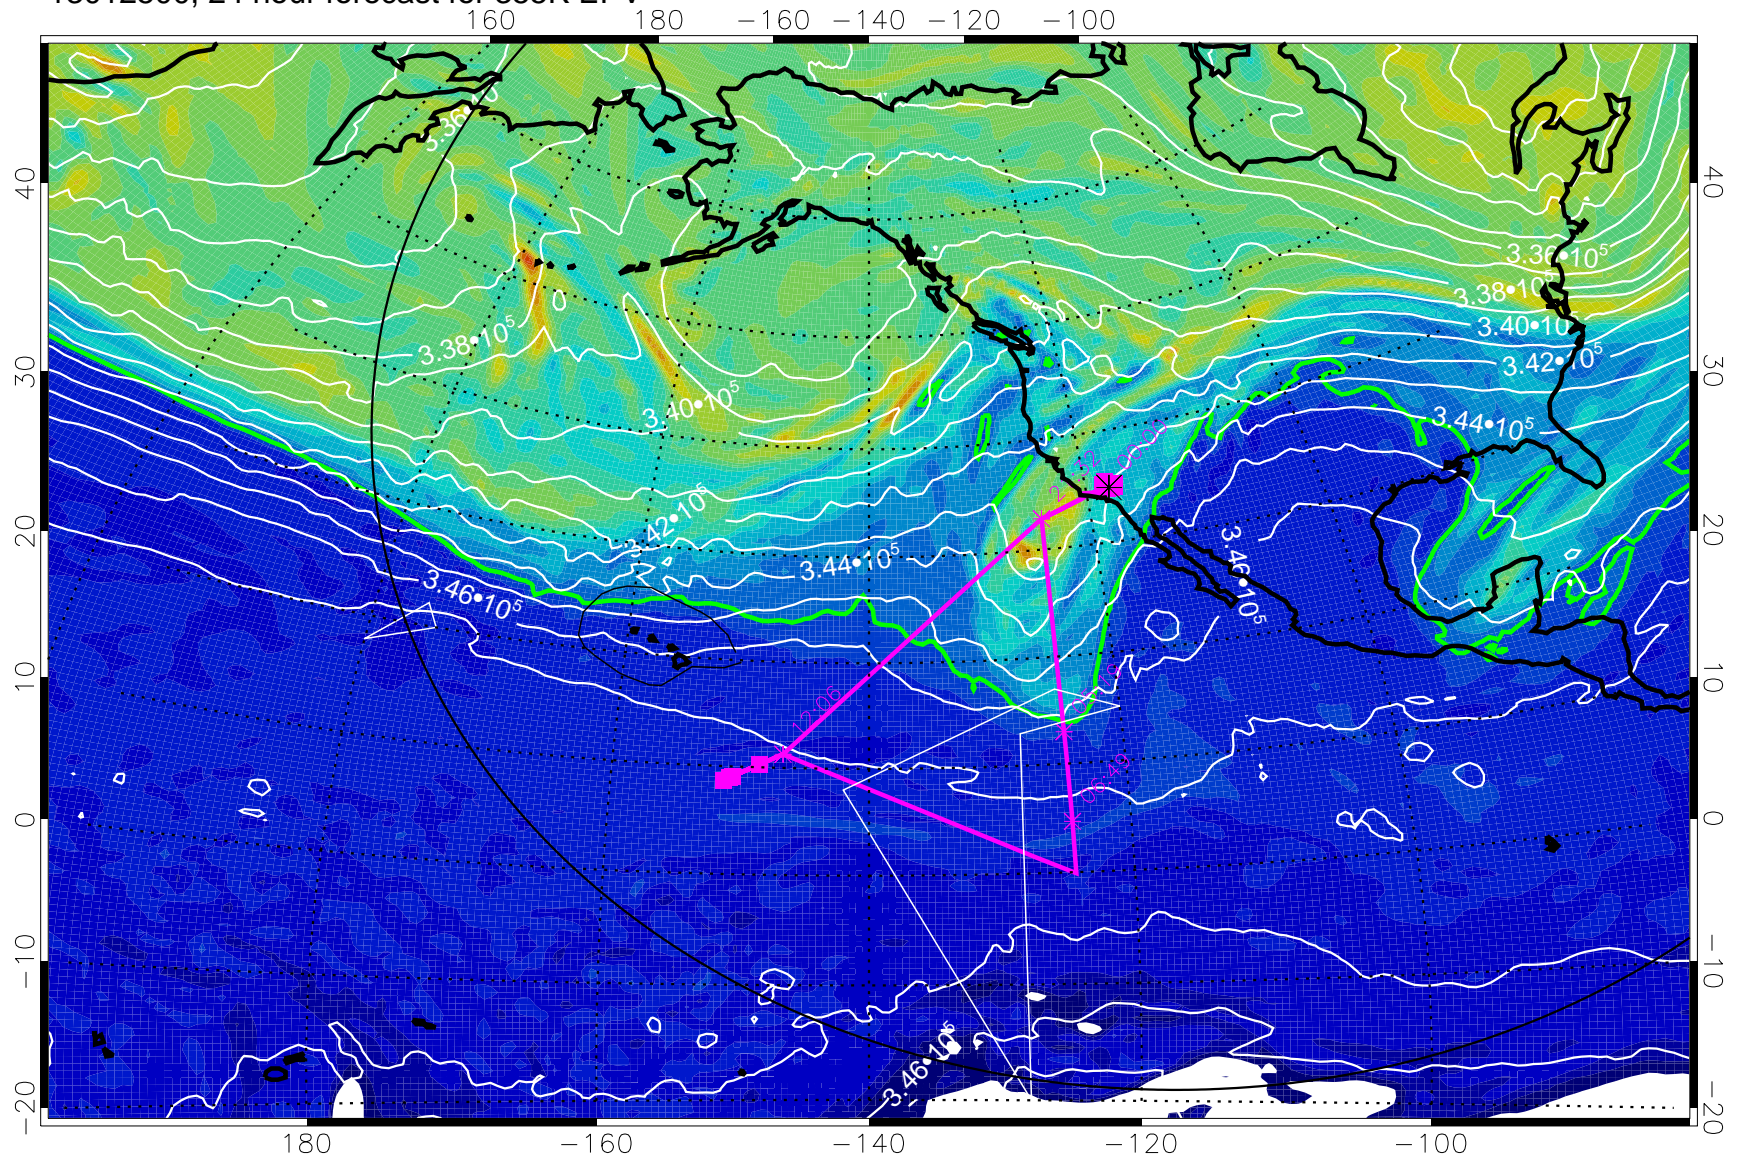

13012412, 12 hour forecast for 355K EPV

355K Montgomery Streamfunction, white
EPV Tropopause (2 PVU) Position
Range ring of 6000 km -- 19 hours GH round trip

13012418, 18 hour forecast for 355K EPV

355K Montgomery Streamfunction, white
EPV Tropopause (2 PVU) Position
Range ring of 6000 km -- 19 hours GH round trip

13012500, 24 hour forecast for 355K EPV

355K Montgomery Streamfunction, white
EPV Tropopause (2 PVU) Position
Range ring of 6000 km -- 19 hours GH round trip

13012506, 30 hour forecast for 355K EPV

355K Montgomery Streamfunction, white
EPV Tropopause (2 PVU) Position
Range ring of 6000 km -- 19 hours GH round trip

13012512, 36 hour forecast for 355K EPV

0 $5.0 \cdot 10^{-6}$ $1.0 \cdot 10^{-5}$ $1.5 \cdot 10^{-5}$
PVU

355K Montgomery Streamfunction, white
EPV Tropopause (2 PVU) Position
Range ring of 6000 km -- 19 hours GH round trip

355K Montgomery Streamfunction, white
EPV Tropopause (2 PVU) Position
Range ring of 6000 km -- 19 hours GH round trip

13012618, 66 hour forecast for 355K EPV

160 180 -160 -140 -120 -100

0 5.0•10⁻⁶ 1.0•10⁻⁵ 1.5•10⁻⁵
PVU