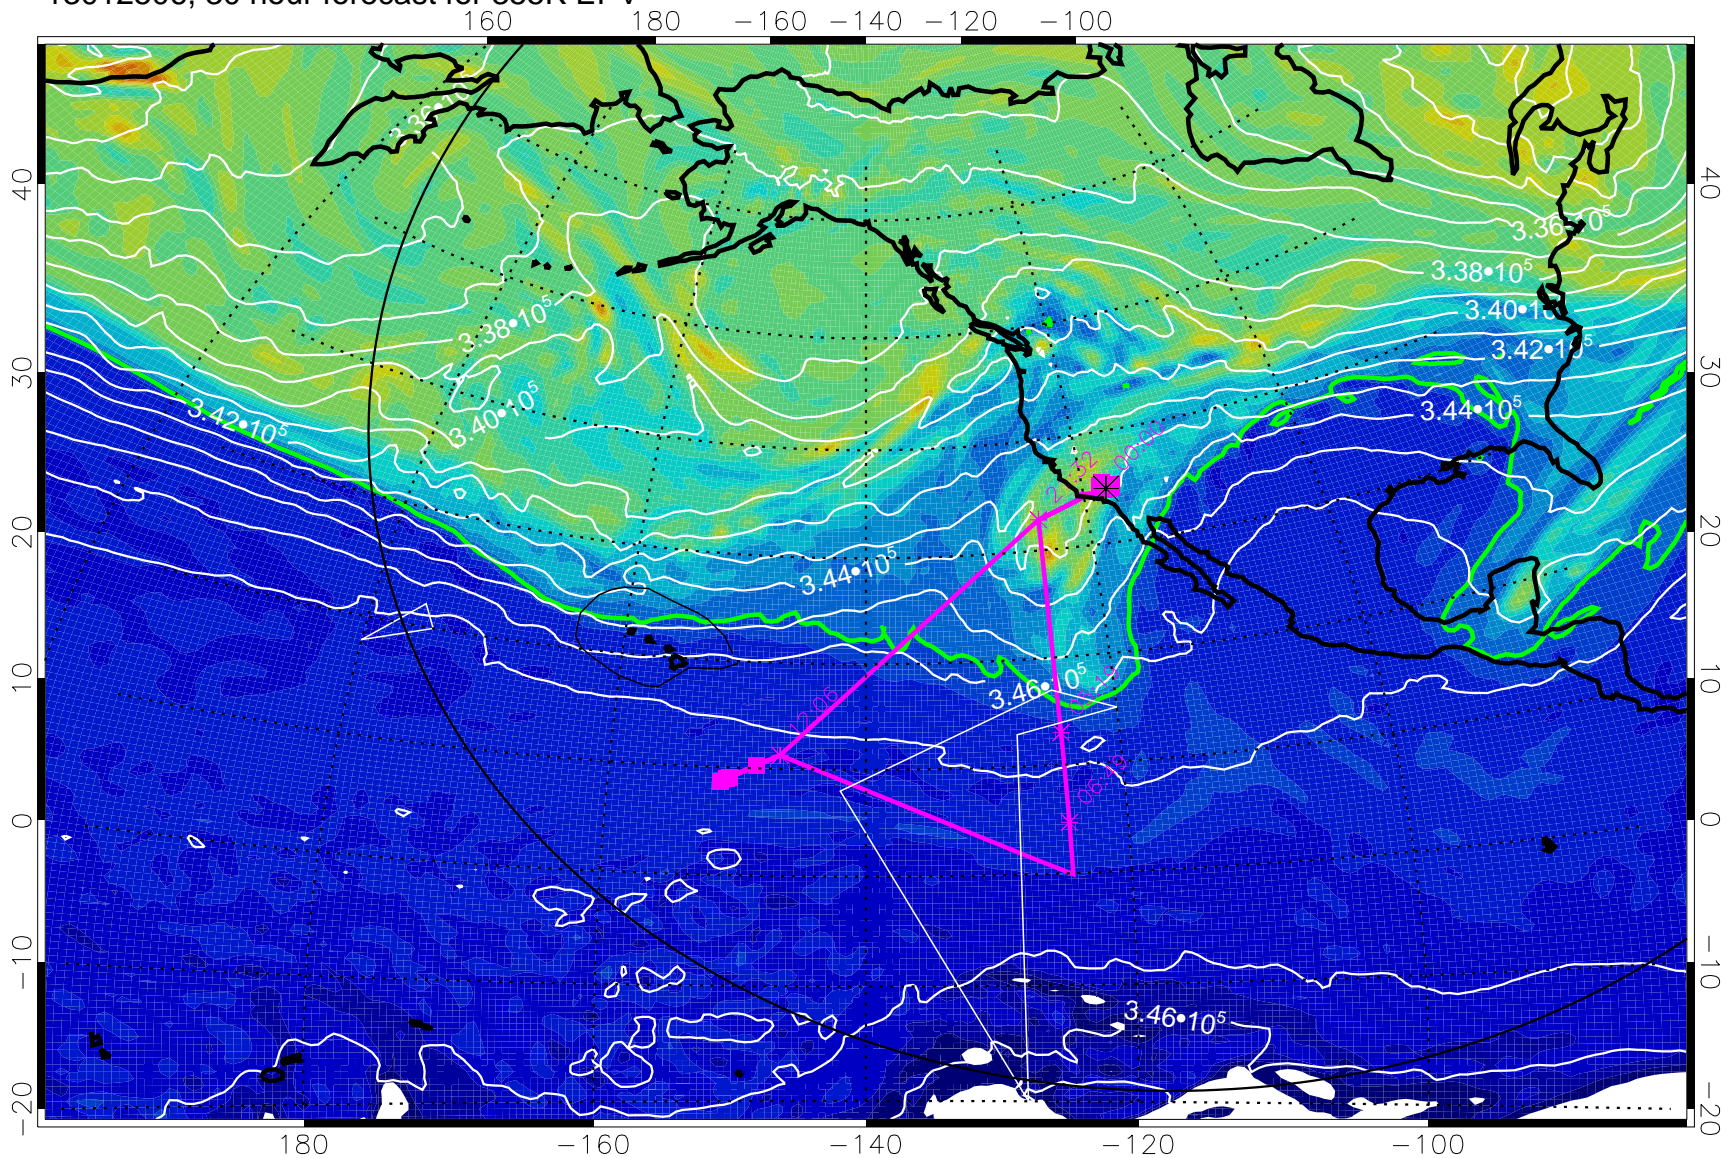

13012412, 12 hour forecast for 355K EPV

355K Montgomery Streamfunction, white
EPV Tropopause (2 PVU) Position
Range ring of 6000 km -- 19 hours GH round trip

13012418, 18 hour forecast for 355K EPV

355K Montgomery Streamfunction, white
EPV Tropopause (2 PVU) Position
Range ring of 6000 km -- 19 hours GH round trip

13012500, 24 hour forecast for 355K EPV

355K Montgomery Streamfunction, white
EPV Tropopause (2 PVU) Position
Range ring of 6000 km -- 19 hours GH round trip

13012506, 30 hour forecast for 355K EPV

355K Montgomery Streamfunction, white
EPV Tropopause (2 PVU) Position
Range ring of 6000 km -- 19 hours GH round trip

13012512, 36 hour forecast for 355K EPV

0 $5.0 \cdot 10^{-6}$ $1.0 \cdot 10^{-5}$ $1.5 \cdot 10^{-5}$
PVU

355K Montgomery Streamfunction, white
EPV Tropopause (2 PVU) Position
Range ring of 6000 km -- 19 hours GH round trip

355K Montgomery Streamfunction, white
EPV Tropopause (2 PVU) Position
Range ring of 6000 km -- 19 hours GH round trip

13012618, 66 hour forecast for 355K EPV

160 180 -160 -140 -120 -100

0 5.0•10⁻⁶ 1.0•10⁻⁵ 1.5•10⁻⁵
PVU