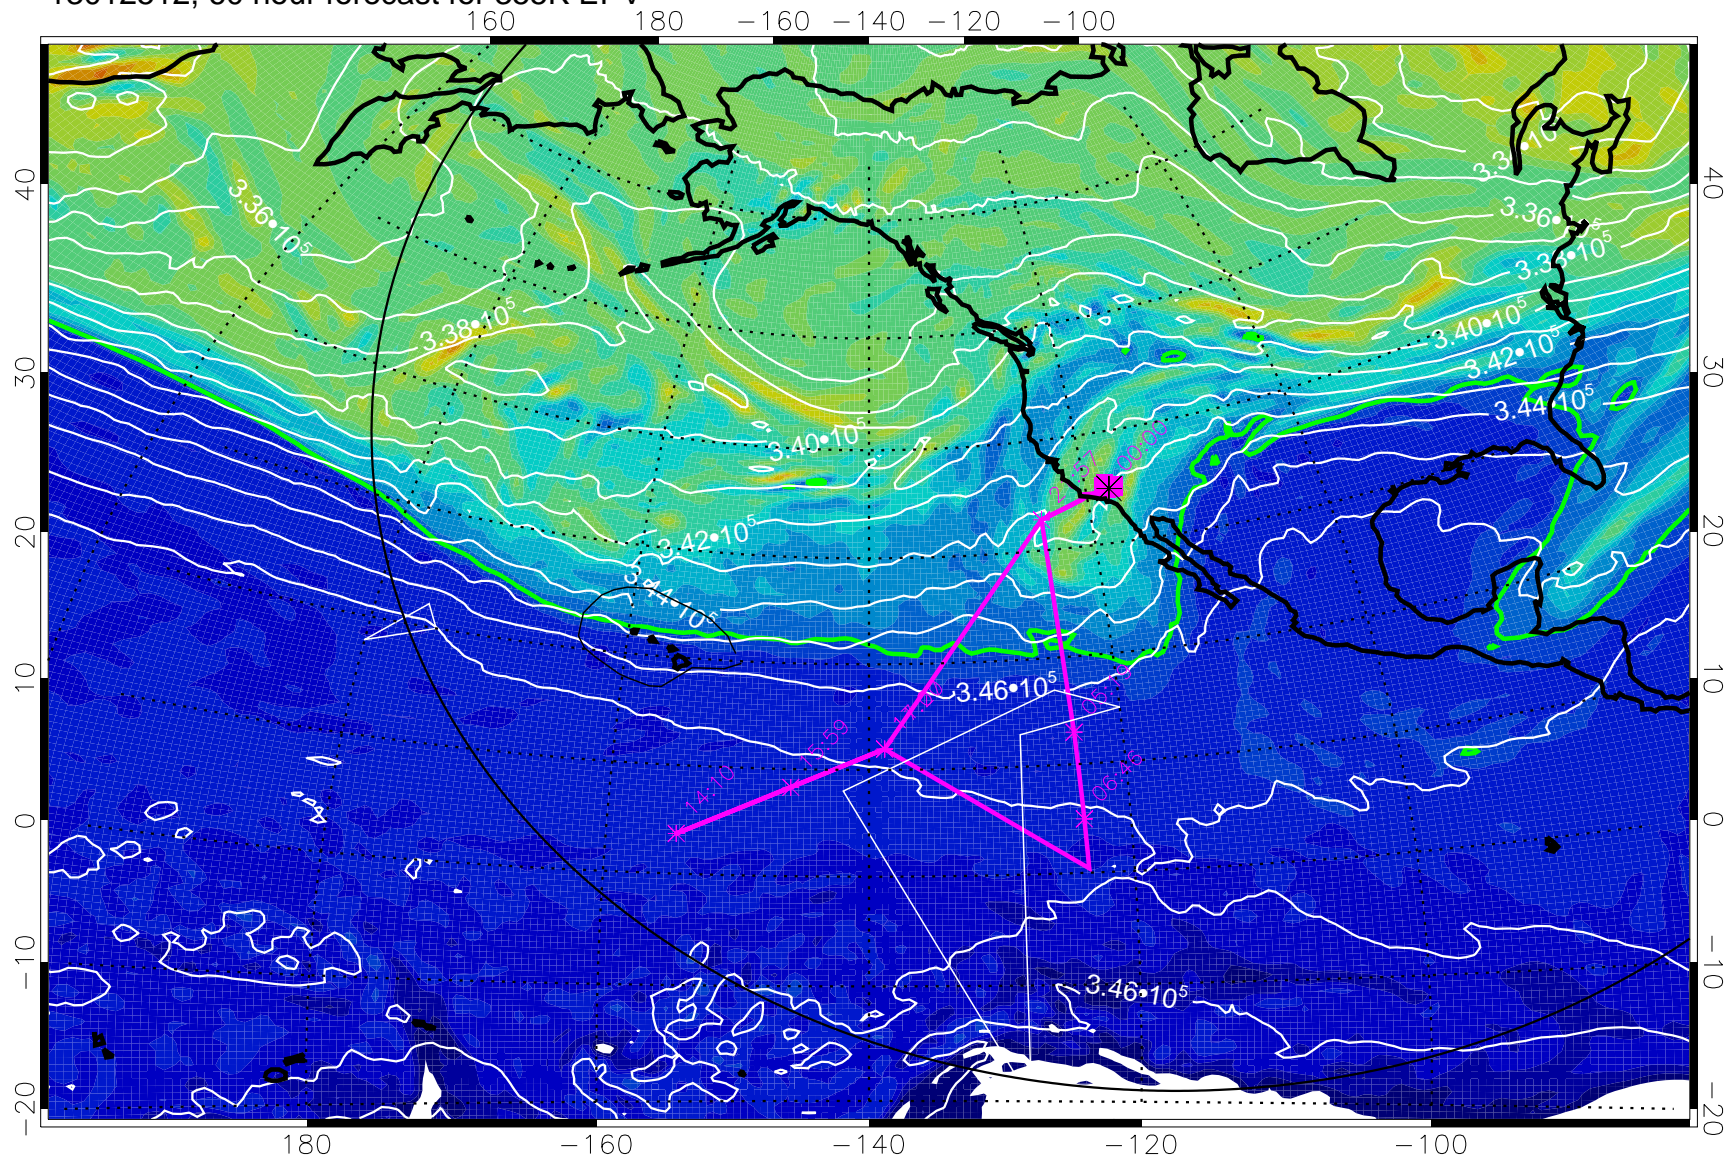

13012412, 36 hour forecast for 355K EPV

355K Montgomery Streamfunction, white  
EPV Tropopause (2 PVU) Position  
Range ring of 6000 km -- 19 hours GH round trip

13012418, 42 hour forecast for 355K EPV

355K Montgomery Streamfunction, white  
EPV Tropopause (2 PVU) Position  
Range ring of 6000 km -- 19 hours GH round trip

13012500, 48 hour forecast for 355K EPV

0  $5.0 \cdot 10^{-6}$   $1.0 \cdot 10^{-5}$   $1.5 \cdot 10^{-5}$   
PVU

355K Montgomery Streamfunction, white  
EPV Tropopause (2 PVU) Position  
Range ring of 6000 km -- 19 hours GH round trip

13012506, 54 hour forecast for 355K EPV

355K Montgomery Streamfunction, white  
EPV Tropopause (2 PVU) Position  
Range ring of 6000 km -- 19 hours GH round trip

13012512, 60 hour forecast for 355K EPV

355K Montgomery Streamfunction, white  
EPV Tropopause (2 PVU) Position  
Range ring of 6000 km -- 19 hours GH round trip

13012518, 66 hour forecast for 355K EPV

160 180 -160 -140 -120 -100

0  $5.0 \cdot 10^{-6}$   $1.0 \cdot 10^{-5}$   $1.5 \cdot 10^{-5}$   
PVU

355K Montgomery Streamfunction, white  
EPV Tropopause (2 PVU) Position  
Range ring of 6000 km -- 19 hours GH round trip