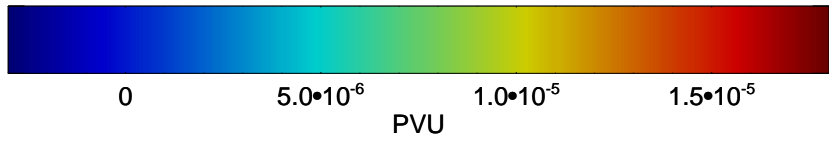

13012412, 36 hour forecast for 355K EPV

355K Montgomery Streamfunction, white
EPV Tropopause (2 PVU) Position
Range ring of 6000 km -- 19 hours GH round trip