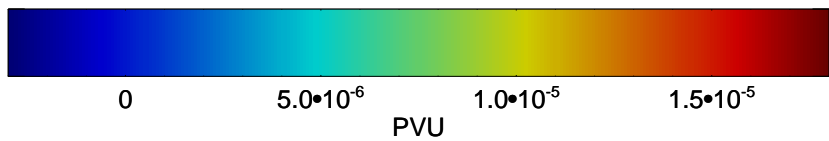

13012418, 42 hour forecast for 355K EPV

355K Montgomery Streamfunction, white
EPV Tropopause (2 PVU) Position
Range ring of 6000 km -- 19 hours GH round trip