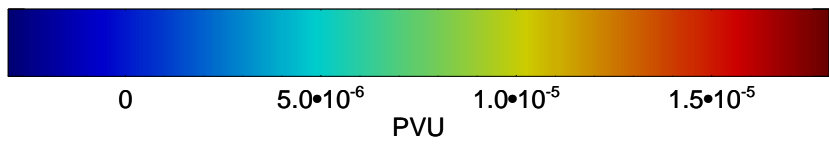

13012312, 12 hour forecast for 355K EPV

355K Montgomery Streamfunction, white
EPV Tropopause (2 PVU) Position
Range ring of 6000 km -- 19 hours GH round trip