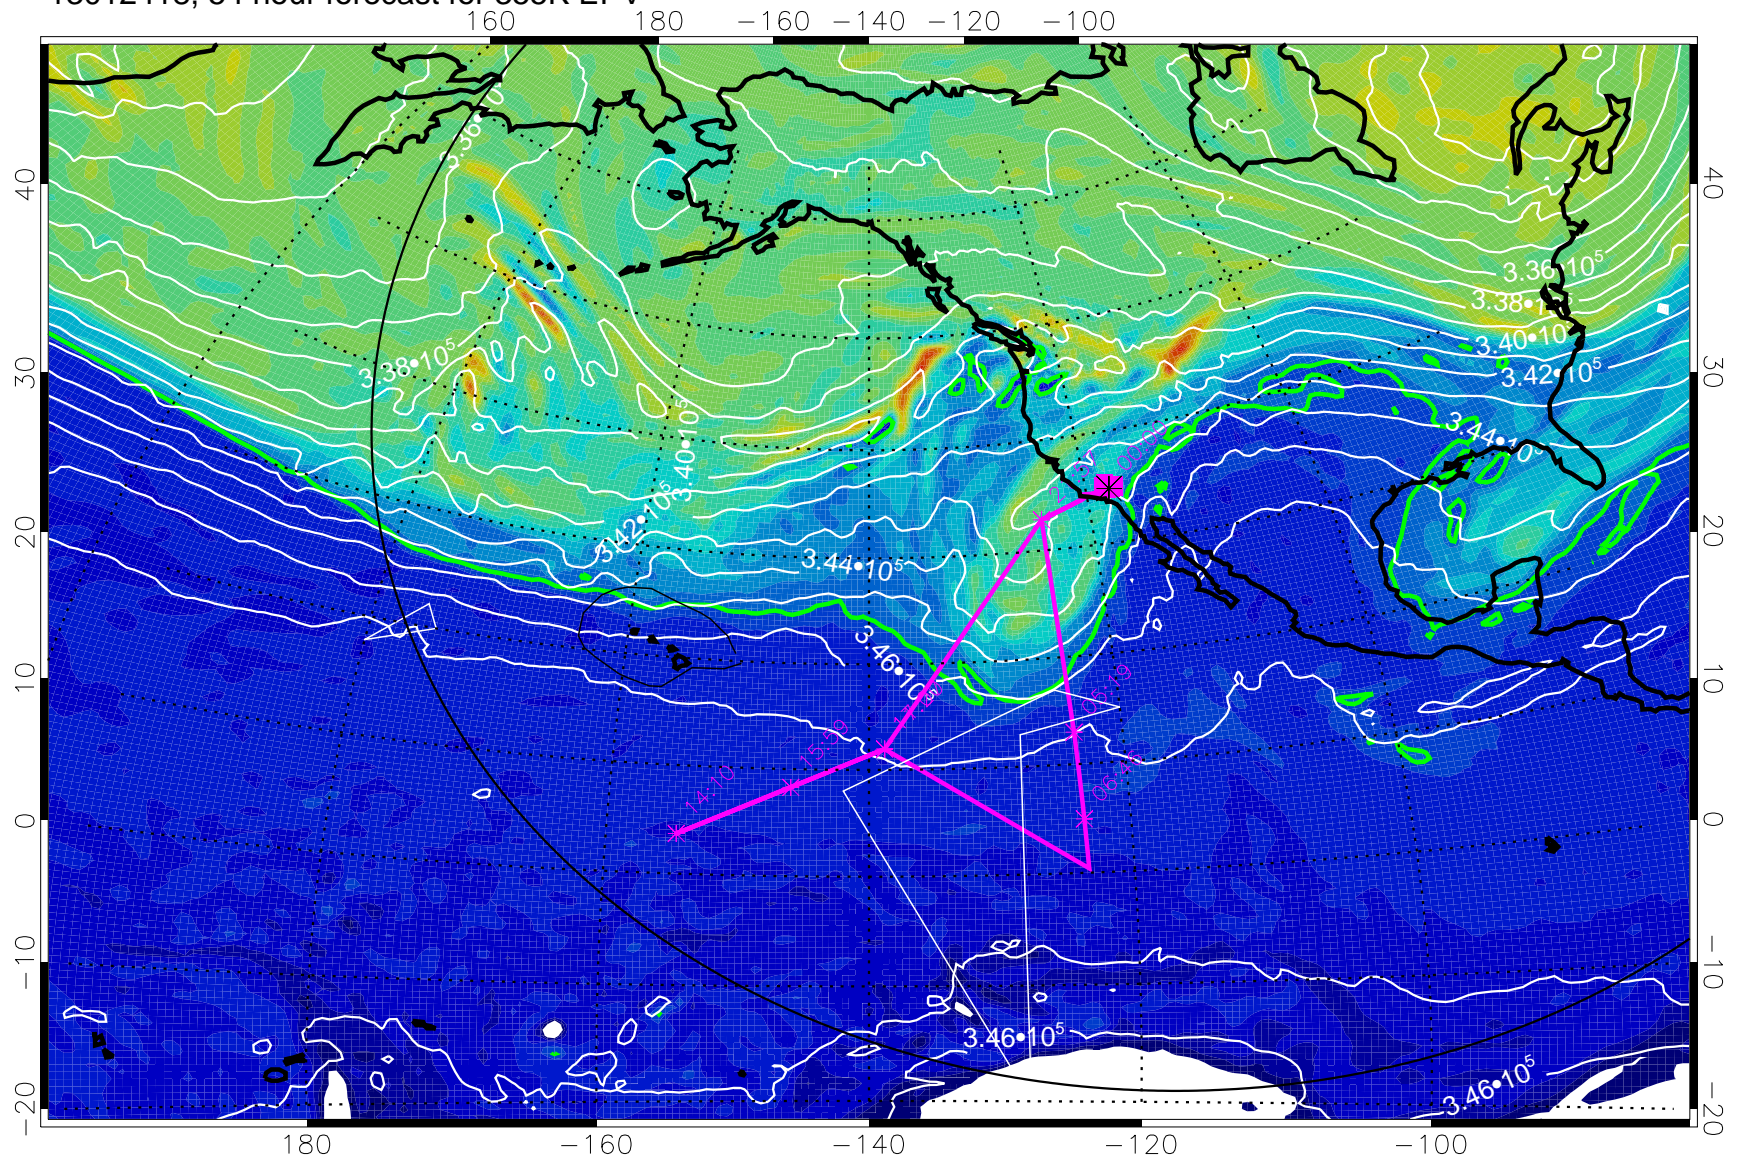

13012318, 30 hour forecast for 355K EPV

355K Montgomery Streamfunction, white
EPV Tropopause (2 PVU) Position
Range ring of 6000 km -- 19 hours GH round trip

13012400, 36 hour forecast for 355K EPV

355K Montgomery Streamfunction, white
EPV Tropopause (2 PVU) Position
Range ring of 6000 km -- 19 hours GH round trip

13012406, 42 hour forecast for 355K EPV

355K Montgomery Streamfunction, white
EPV Tropopause (2 PVU) Position
Range ring of 6000 km -- 19 hours GH round trip

13012412, 48 hour forecast for 355K EPV

0 $5.0 \cdot 10^{-6}$ $1.0 \cdot 10^{-5}$ $1.5 \cdot 10^{-5}$
PVU

355K Montgomery Streamfunction, white
EPV Tropopause (2 PVU) Position
Range ring of 6000 km -- 19 hours GH round trip

13012418, 54 hour forecast for 355K EPV

355K Montgomery Streamfunction, white
EPV Tropopause (2 PVU) Position
Range ring of 6000 km -- 19 hours GH round trip

13012500, 60 hour forecast for 355K EPV

355K Montgomery Streamfunction, white
EPV Tropopause (2 PVU) Position
Range ring of 6000 km -- 19 hours GH round trip

13012506, 66 hour forecast for 355K EPV

160 180 -160 -140 -120 -100