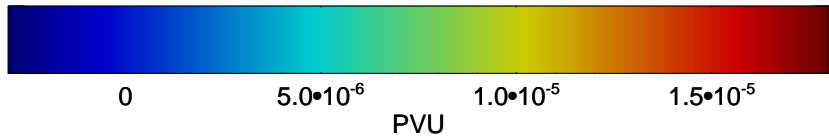

13012312, 24 hour forecast for 355K EPV

355K Montgomery Streamfunction, white
EPV Tropopause (2 PVU) Position
Range ring of 6000 km -- 19 hours GH round trip