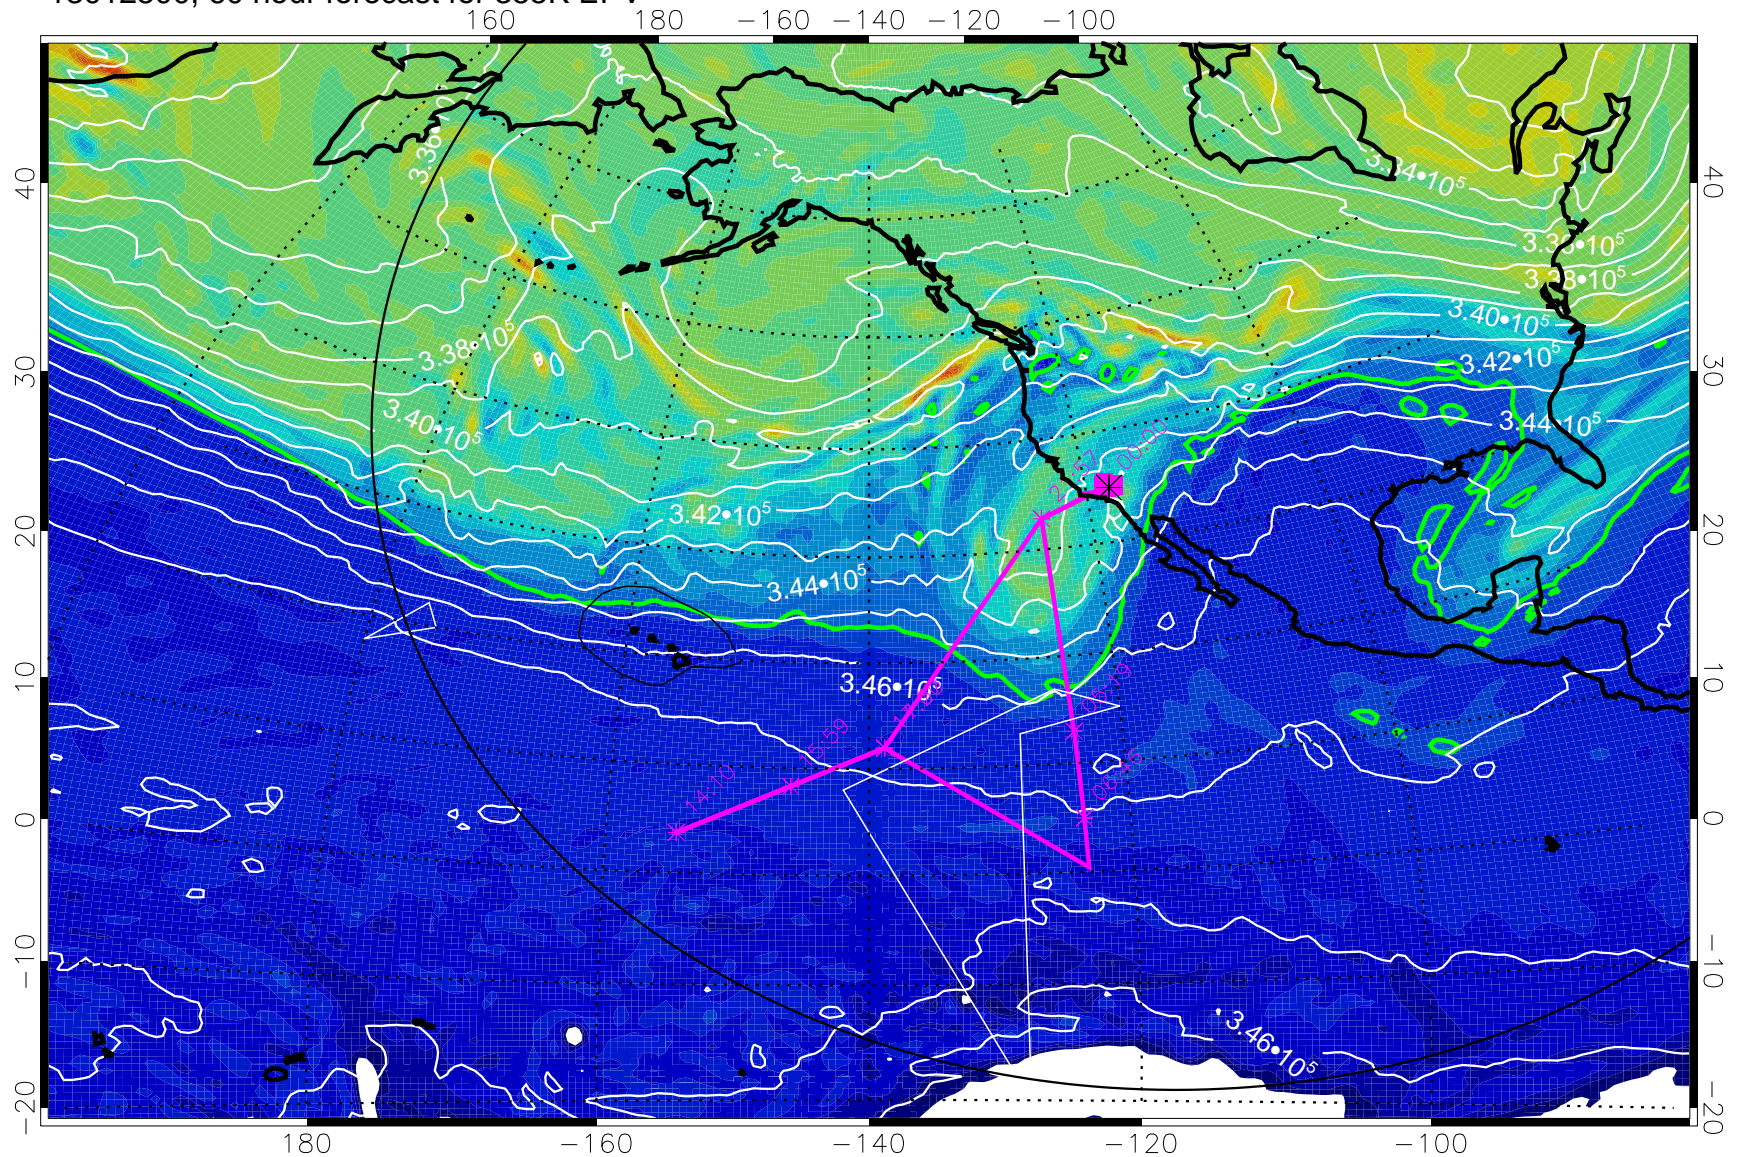

13012318, 30 hour forecast for 355K EPV

355K Montgomery Streamfunction, white
EPV Tropopause (2 PVU) Position
Range ring of 6000 km -- 19 hours GH round trip

13012400, 36 hour forecast for 355K EPV

355K Montgomery Streamfunction, white
EPV Tropopause (2 PVU) Position
Range ring of 6000 km -- 19 hours GH round trip

13012406, 42 hour forecast for 355K EPV

355K Montgomery Streamfunction, white
EPV Tropopause (2 PVU) Position
Range ring of 6000 km -- 19 hours GH round trip

13012412, 48 hour forecast for 355K EPV

0 $5.0 \cdot 10^{-6}$ $1.0 \cdot 10^{-5}$ $1.5 \cdot 10^{-5}$
PVU

355K Montgomery Streamfunction, white
EPV Tropopause (2 PVU) Position
Range ring of 6000 km -- 19 hours GH round trip

13012418, 54 hour forecast for 355K EPV

355K Montgomery Streamfunction, white
EPV Tropopause (2 PVU) Position
Range ring of 6000 km -- 19 hours GH round trip

13012500, 60 hour forecast for 355K EPV

355K Montgomery Streamfunction, white
EPV Tropopause (2 PVU) Position
Range ring of 6000 km -- 19 hours GH round trip

13012506, 66 hour forecast for 355K EPV

160 180 -160 -140 -120 -100