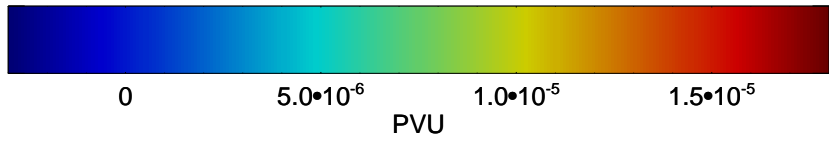

13012512, 72 hour forecast for 355K EPV

355K Montgomery Streamfunction, white
EPV Tropopause (2 PVU) Position
Range ring of 6000 km -- 19 hours GH round trip