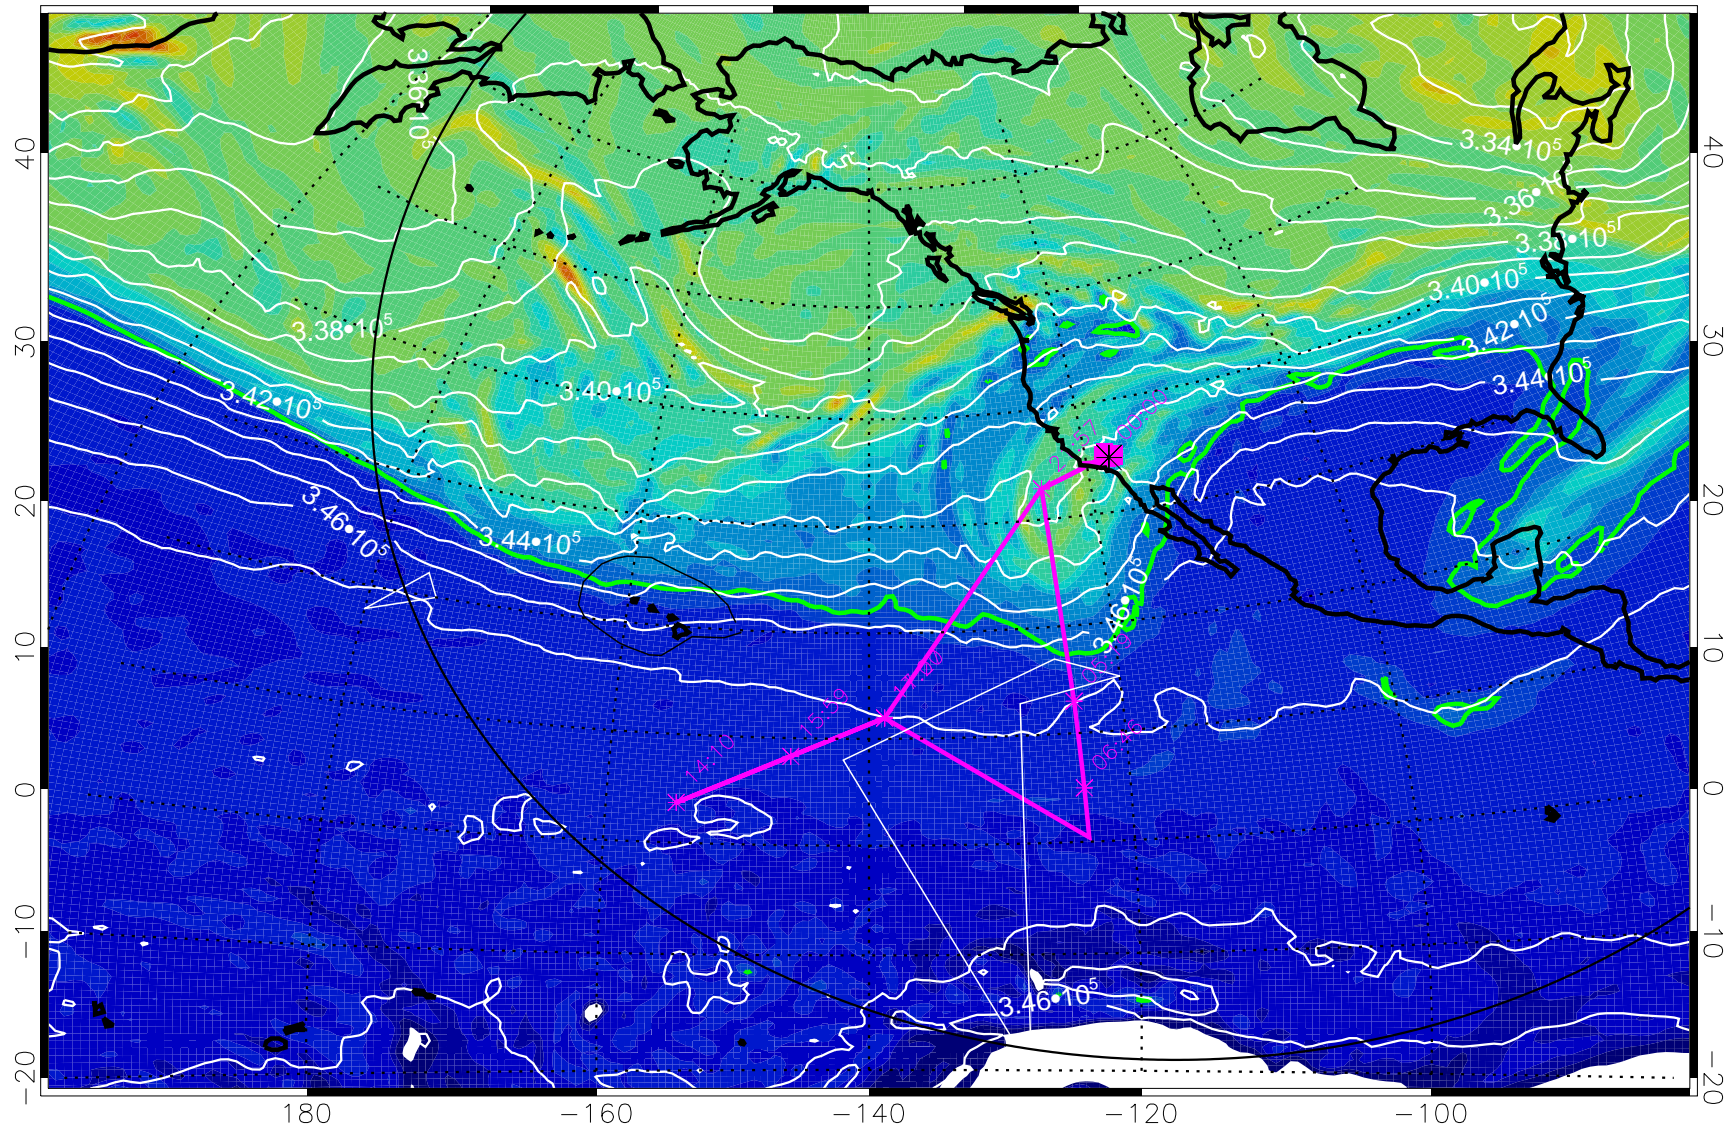

13012406, 42 hour forecast for 355K EPV

355K Montgomery Streamfunction, white
EPV Tropopause (2 PVU) Position
Range ring of 6000 km -- 19 hours GH round trip

13012412, 48 hour forecast for 355K EPV

0 $5.0 \cdot 10^{-6}$ $1.0 \cdot 10^{-5}$ $1.5 \cdot 10^{-5}$
PVU

355K Montgomery Streamfunction, white
EPV Tropopause (2 PVU) Position
Range ring of 6000 km -- 19 hours GH round trip

13012418, 54 hour forecast for 355K EPV

355K Montgomery Streamfunction, white
EPV Tropopause (2 PVU) Position
Range ring of 6000 km -- 19 hours GH round trip

13012500, 60 hour forecast for 355K EPV

355K Montgomery Streamfunction, white
EPV Tropopause (2 PVU) Position
Range ring of 6000 km -- 19 hours GH round trip

13012506, 66 hour forecast for 355K EPV

160 180 -160 -140 -120 -100

0 $5.0 \cdot 10^{-6}$ $1.0 \cdot 10^{-5}$ $1.5 \cdot 10^{-5}$
PVU

355K Montgomery Streamfunction, white
EPV Tropopause (2 PVU) Position
Range ring of 6000 km -- 19 hours GH round trip

13012512, 72 hour forecast for 355K EPV