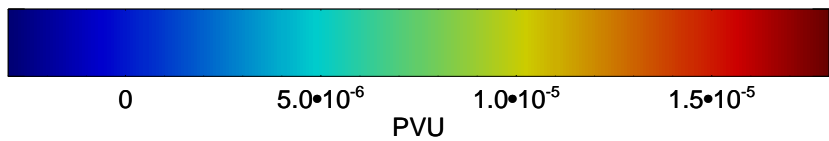

13012418, 54 hour forecast for 355K EPV

355K Montgomery Streamfunction, white
EPV Tropopause (2 PVU) Position
Range ring of 6000 km -- 19 hours GH round trip