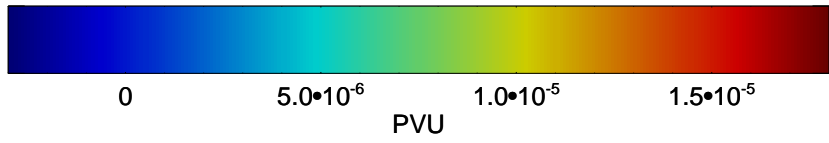

13012500, 60 hour forecast for 355K EPV

355K Montgomery Streamfunction, white
EPV Tropopause (2 PVU) Position
Range ring of 6000 km -- 19 hours GH round trip