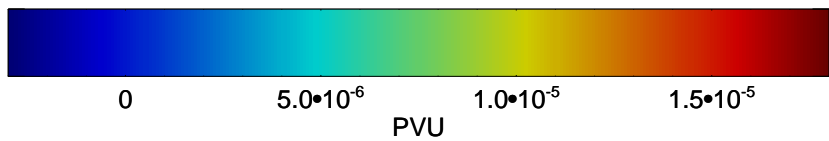

13012600, 84 hour forecast for 355K EPV

355K Montgomery Streamfunction, white
EPV Tropopause (2 PVU) Position
Range ring of 6000 km -- 19 hours GH round trip