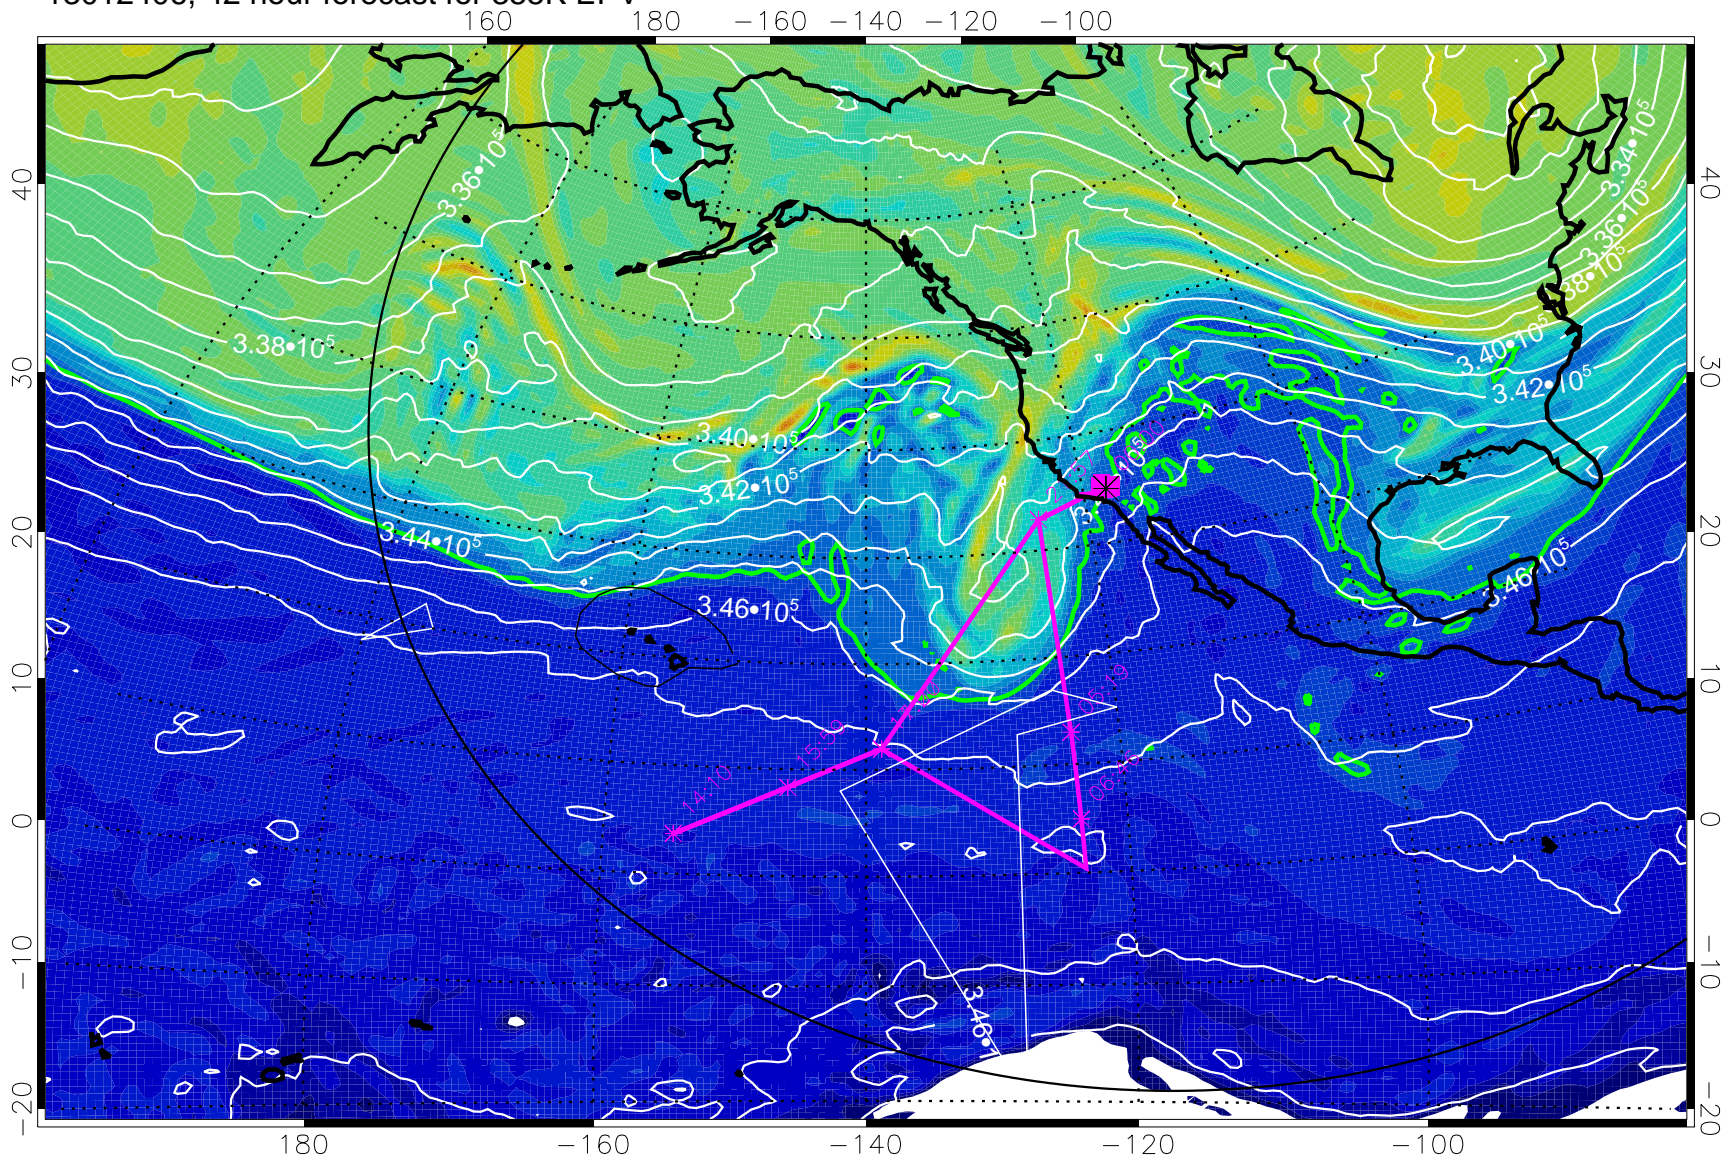

355K Montgomery Streamfunction, white
EPV Tropopause (2 PVU) Position
Range ring of 6000 km -- 19 hours GH round trip

13012312, 24 hour forecast for 355K EPV

355K Montgomery Streamfunction, white
EPV Tropopause (2 PVU) Position
Range ring of 6000 km -- 19 hours GH round trip

13012318, 30 hour forecast for 355K EPV

355K Montgomery Streamfunction, white
EPV Tropopause (2 PVU) Position
Range ring of 6000 km -- 19 hours GH round trip

13012400, 36 hour forecast for 355K EPV

355K Montgomery Streamfunction, white
EPV Tropopause (2 PVU) Position
Range ring of 6000 km -- 19 hours GH round trip

13012406, 42 hour forecast for 355K EPV

355K Montgomery Streamfunction, white
EPV Tropopause (2 PVU) Position
Range ring of 6000 km -- 19 hours GH round trip

13012412, 48 hour forecast for 355K EPV

0 $5.0 \cdot 10^{-6}$ $1.0 \cdot 10^{-5}$ $1.5 \cdot 10^{-5}$
PVU

355K Montgomery Streamfunction, white
EPV Tropopause (2 PVU) Position
Range ring of 6000 km -- 19 hours GH round trip

13012418, 54 hour forecast for 355K EPV

355K Montgomery Streamfunction, white
EPV Tropopause (2 PVU) Position
Range ring of 6000 km -- 19 hours GH round trip