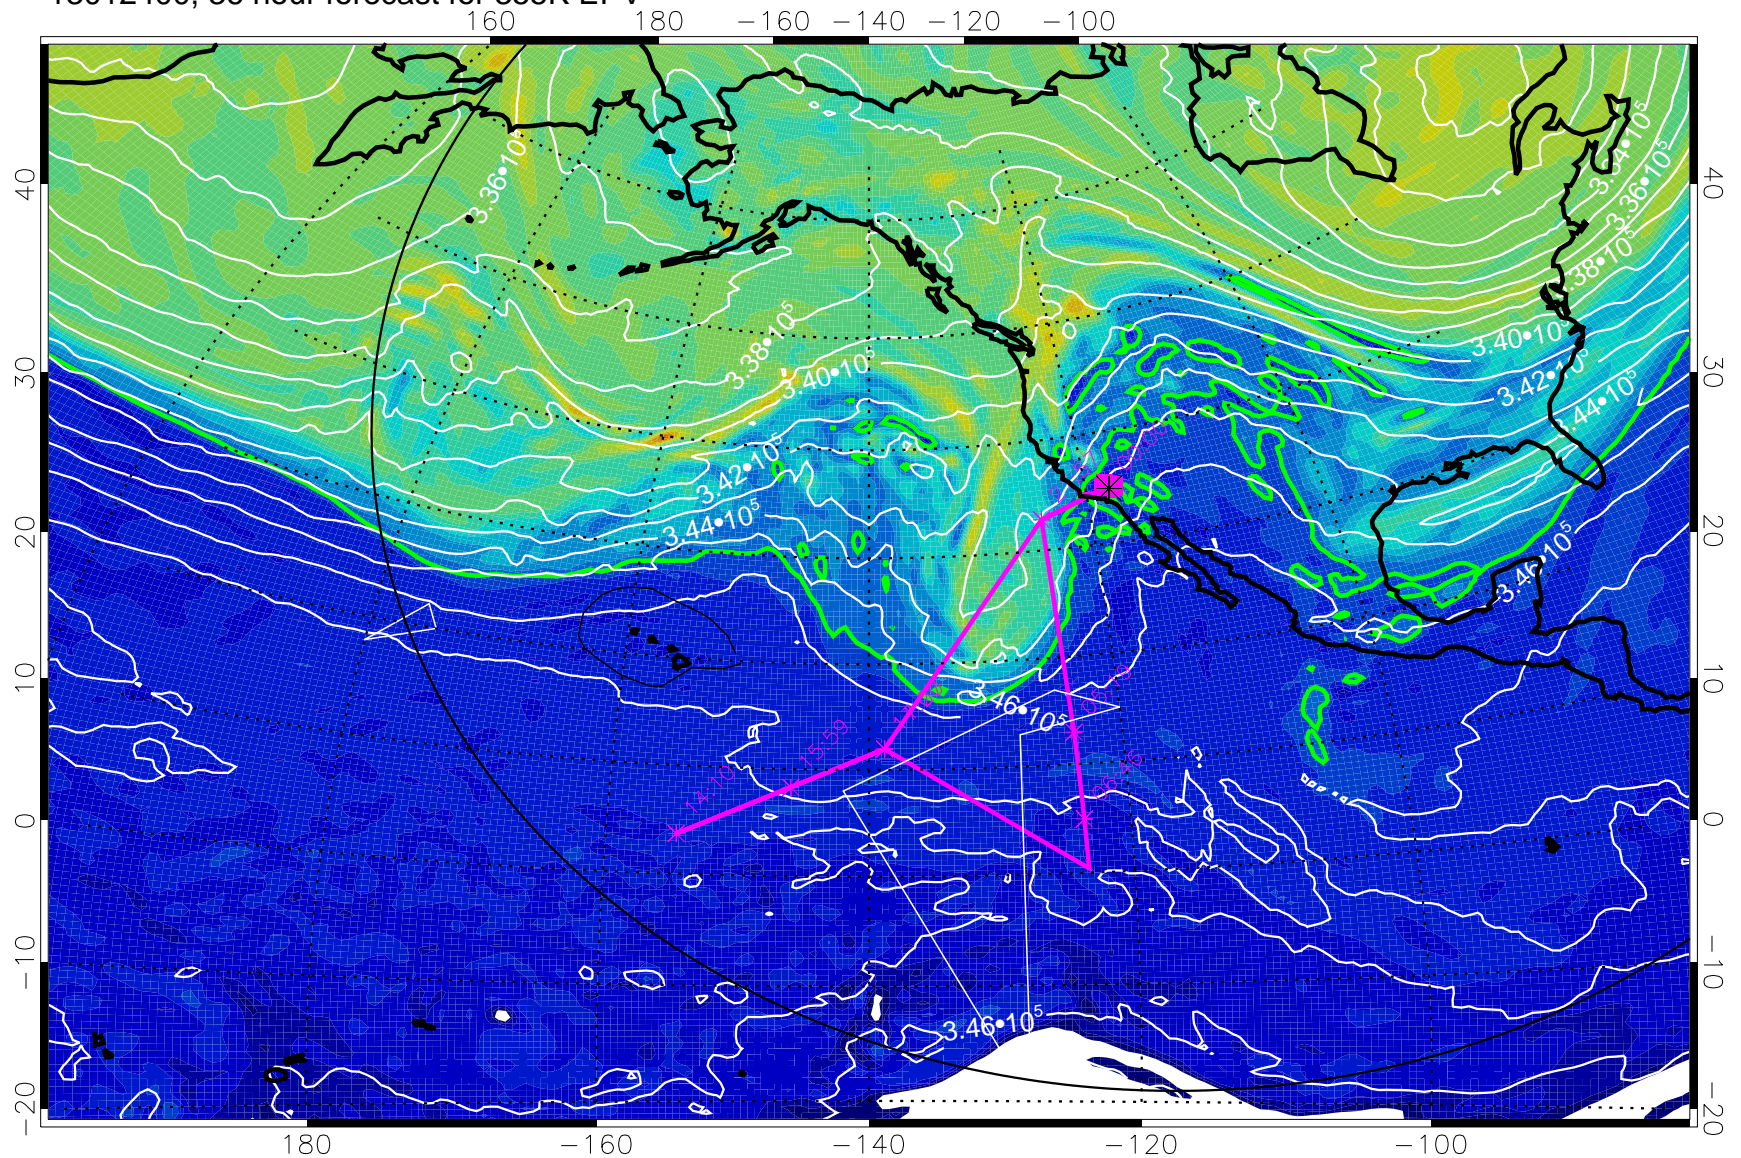

355K Montgomery Streamfunction, white
EPV Tropopause (2 PVU) Position
Range ring of 6000 km -- 19 hours GH round trip

13012312, 24 hour forecast for 355K EPV

355K Montgomery Streamfunction, white
EPV Tropopause (2 PVU) Position
Range ring of 6000 km -- 19 hours GH round trip

13012318, 30 hour forecast for 355K EPV

355K Montgomery Streamfunction, white
EPV Tropopause (2 PVU) Position
Range ring of 6000 km -- 19 hours GH round trip

13012400, 36 hour forecast for 355K EPV

355K Montgomery Streamfunction, white
EPV Tropopause (2 PVU) Position
Range ring of 6000 km -- 19 hours GH round trip

13012406, 42 hour forecast for 355K EPV

355K Montgomery Streamfunction, white
EPV Tropopause (2 PVU) Position
Range ring of 6000 km -- 19 hours GH round trip

13012412, 48 hour forecast for 355K EPV

0 $5.0 \cdot 10^{-6}$ $1.0 \cdot 10^{-5}$ $1.5 \cdot 10^{-5}$
PVU

355K Montgomery Streamfunction, white
EPV Tropopause (2 PVU) Position
Range ring of 6000 km -- 19 hours GH round trip

13012418, 54 hour forecast for 355K EPV

355K Montgomery Streamfunction, white
EPV Tropopause (2 PVU) Position
Range ring of 6000 km -- 19 hours GH round trip