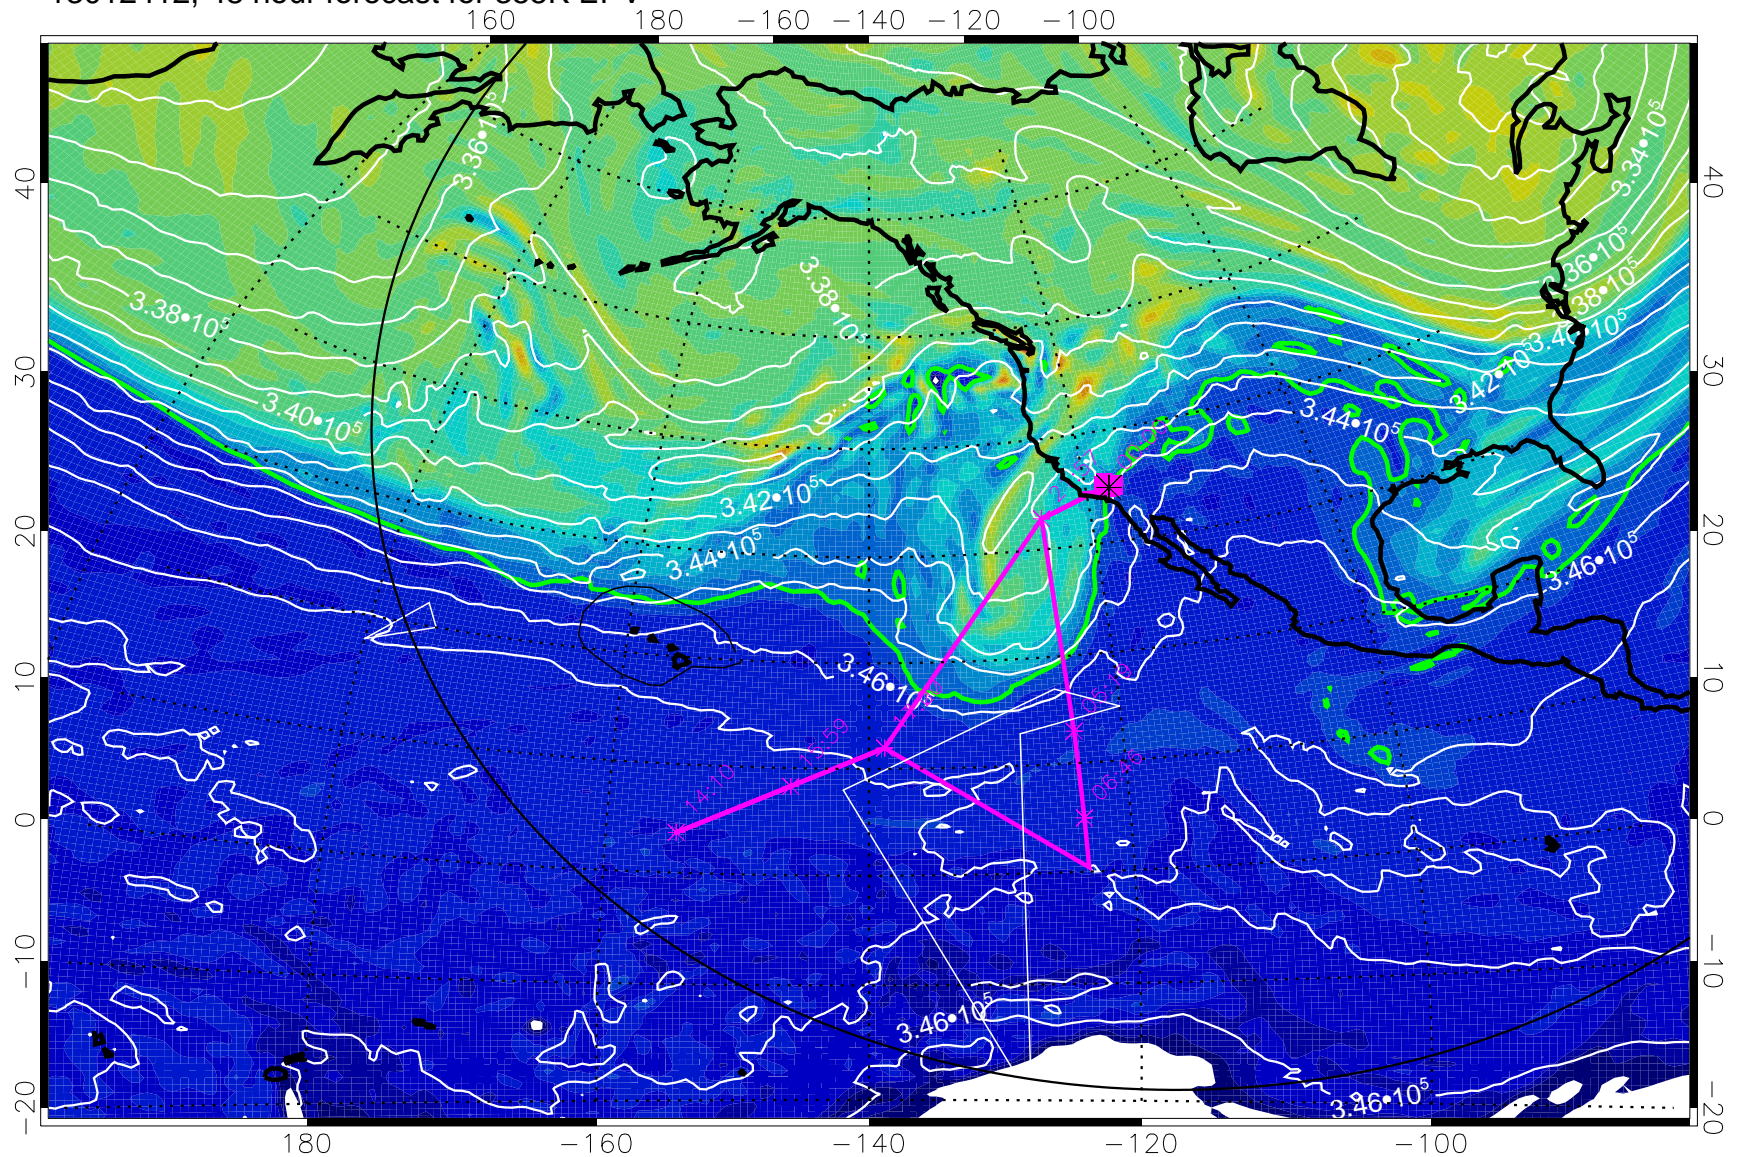

355K Montgomery Streamfunction, white
EPV Tropopause (2 PVU) Position
Range ring of 6000 km -- 19 hours GH round trip

13012312, 24 hour forecast for 355K EPV

355K Montgomery Streamfunction, white
EPV Tropopause (2 PVU) Position
Range ring of 6000 km -- 19 hours GH round trip

13012318, 30 hour forecast for 355K EPV

355K Montgomery Streamfunction, white
EPV Tropopause (2 PVU) Position
Range ring of 6000 km -- 19 hours GH round trip

13012400, 36 hour forecast for 355K EPV

355K Montgomery Streamfunction, white
EPV Tropopause (2 PVU) Position
Range ring of 6000 km -- 19 hours GH round trip

13012406, 42 hour forecast for 355K EPV

355K Montgomery Streamfunction, white
EPV Tropopause (2 PVU) Position
Range ring of 6000 km -- 19 hours GH round trip

13012412, 48 hour forecast for 355K EPV

0 $5.0 \cdot 10^{-6}$ $1.0 \cdot 10^{-5}$ $1.5 \cdot 10^{-5}$
PVU

355K Montgomery Streamfunction, white
EPV Tropopause (2 PVU) Position
Range ring of 6000 km -- 19 hours GH round trip

13012418, 54 hour forecast for 355K EPV

355K Montgomery Streamfunction, white
EPV Tropopause (2 PVU) Position
Range ring of 6000 km -- 19 hours GH round trip