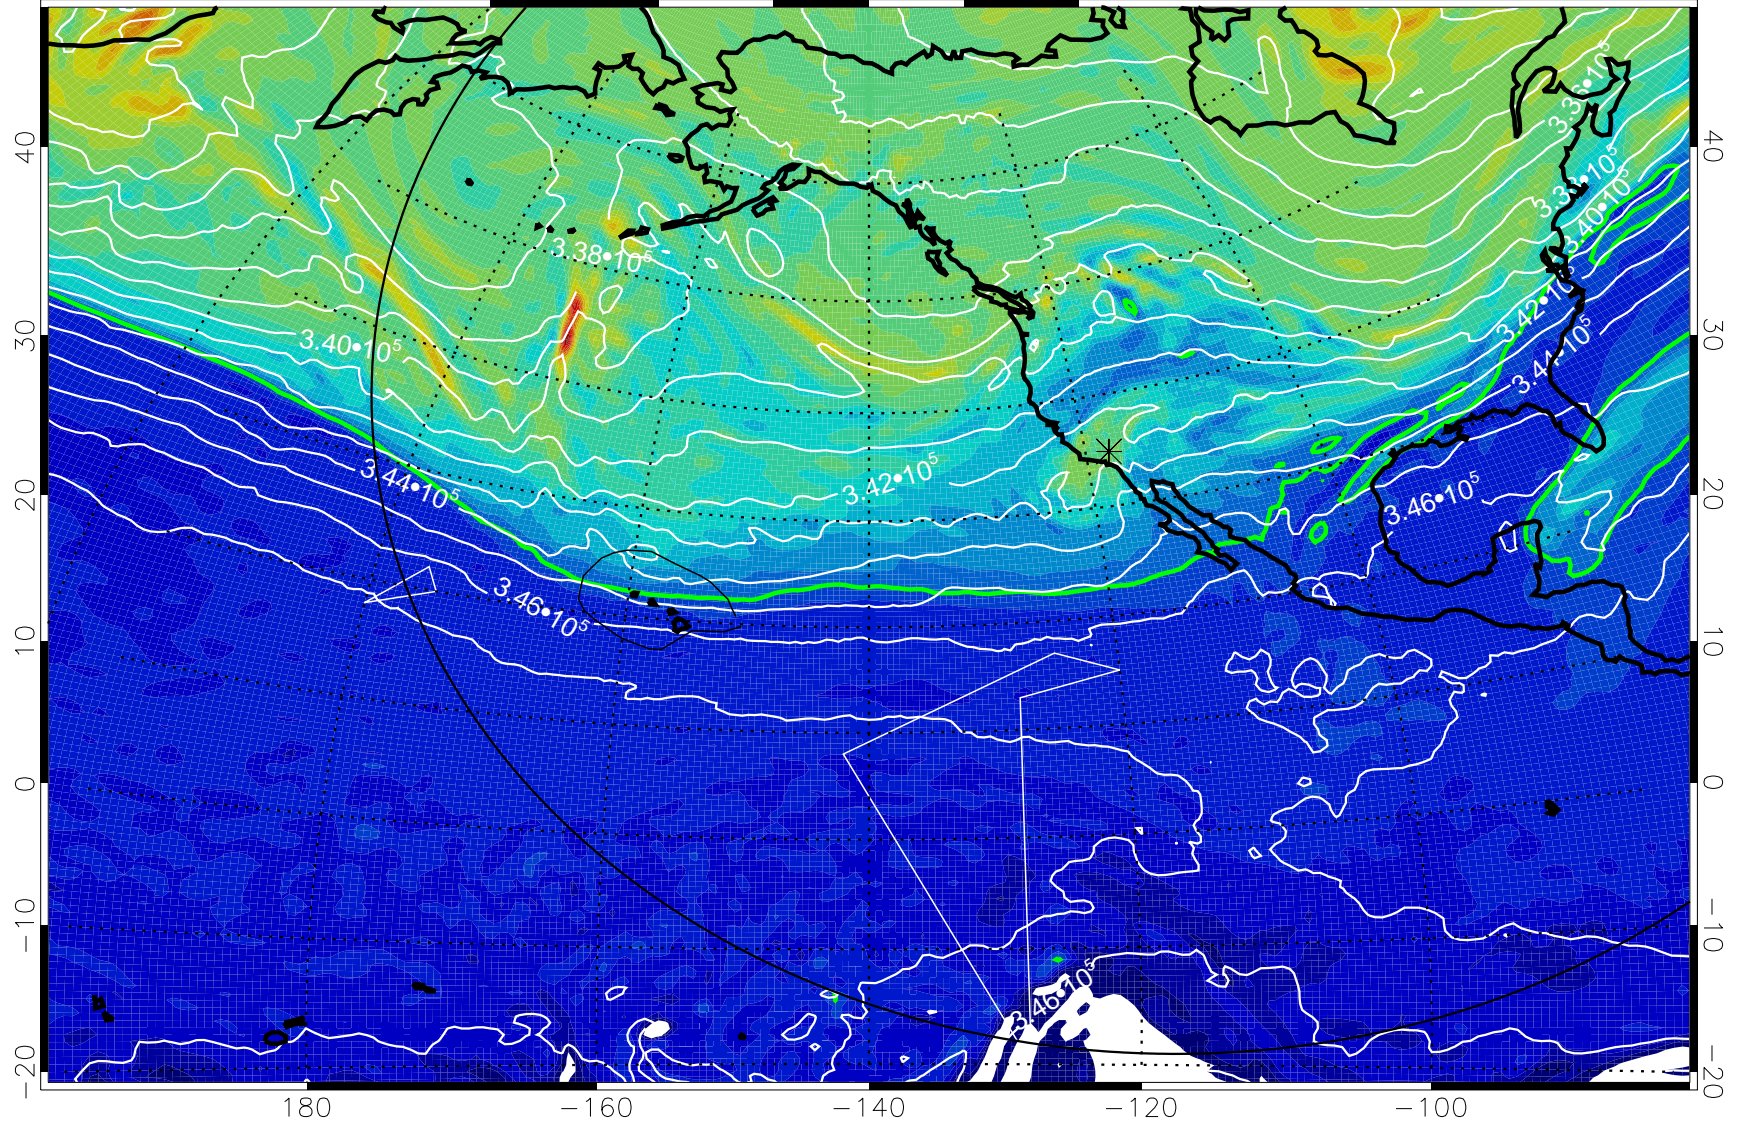

13012418, 78 hour forecast for 355K EPV

355K Montgomery Streamfunction, white
EPV Tropopause (2 PVU) Position
Range ring of 6000 km -- 19 hours GH round trip

13012500, 84 hour forecast for 355K EPV

355K Montgomery Streamfunction, white
EPV Tropopause (2 PVU) Position
Range ring of 6000 km -- 19 hours GH round trip

13012506, 90 hour forecast for 355K EPV

PVU

355K Montgomery Streamfunction, white
EPV Tropopause (2 PVU) Position
Range ring of 6000 km -- 19 hours GH round trip

13012512, 96 hour forecast for 355K EPV

13012518, 102 hour forecast for 355K EPV

160 180 -160 -140 -120 -100

355K Montgomery Streamfunction, white
EPV Tropopause (2 PVU) Position
Range ring of 6000 km -- 19 hours GH round trip

13012600, 108 hour forecast for 355K EPV

160 180 -160 -140 -120 -100

0 $5.0 \cdot 10^{-6}$ $1.0 \cdot 10^{-5}$ $1.5 \cdot 10^{-5}$
PVU

355K Montgomery Streamfunction, white
EPV Tropopause (2 PVU) Position
Range ring of 6000 km -- 19 hours GH round trip

13012606, 114 hour forecast for 355K EPV