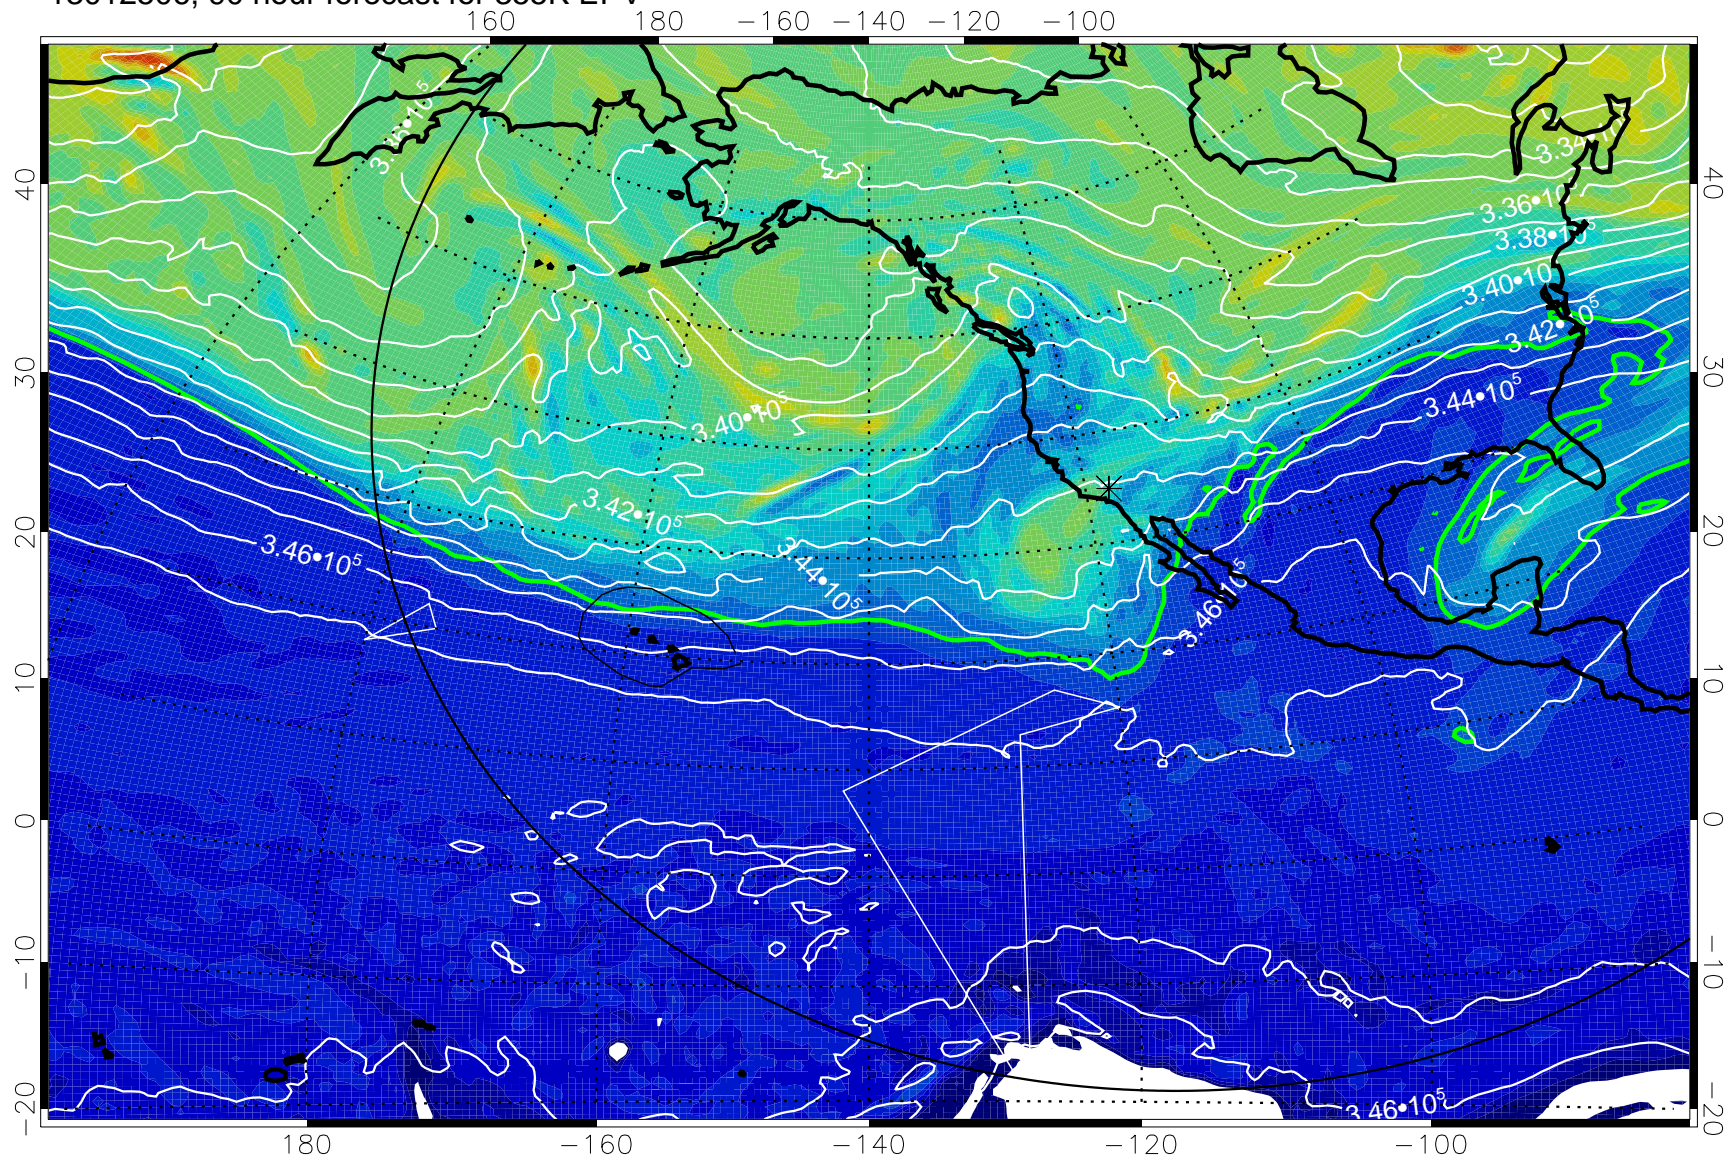

13012406, 66 hour forecast for 355K EPV

355K Montgomery Streamfunction, white
EPV Tropopause (2 PVU) Position
Range ring of 6000 km -- 19 hours GH round trip

13012412, 72 hour forecast for 355K EPV

355K Montgomery Streamfunction, white
EPV Tropopause (2 PVU) Position
Range ring of 6000 km -- 19 hours GH round trip

13012418, 78 hour forecast for 355K EPV

355K Montgomery Streamfunction, white
EPV Tropopause (2 PVU) Position
Range ring of 6000 km -- 19 hours GH round trip

13012500, 84 hour forecast for 355K EPV

355K Montgomery Streamfunction, white
EPV Tropopause (2 PVU) Position
Range ring of 6000 km -- 19 hours GH round trip

13012506, 90 hour forecast for 355K EPV

PVU

355K Montgomery Streamfunction, white
EPV Tropopause (2 PVU) Position
Range ring of 6000 km -- 19 hours GH round trip

13012512, 96 hour forecast for 355K EPV

13012518, 102 hour forecast for 355K EPV

160 180 -160 -140 -120 -100

355K Montgomery Streamfunction, white
EPV Tropopause (2 PVU) Position
Range ring of 6000 km -- 19 hours GH round trip

13012600, 108 hour forecast for 355K EPV

160 180 -160 -140 -120 -100