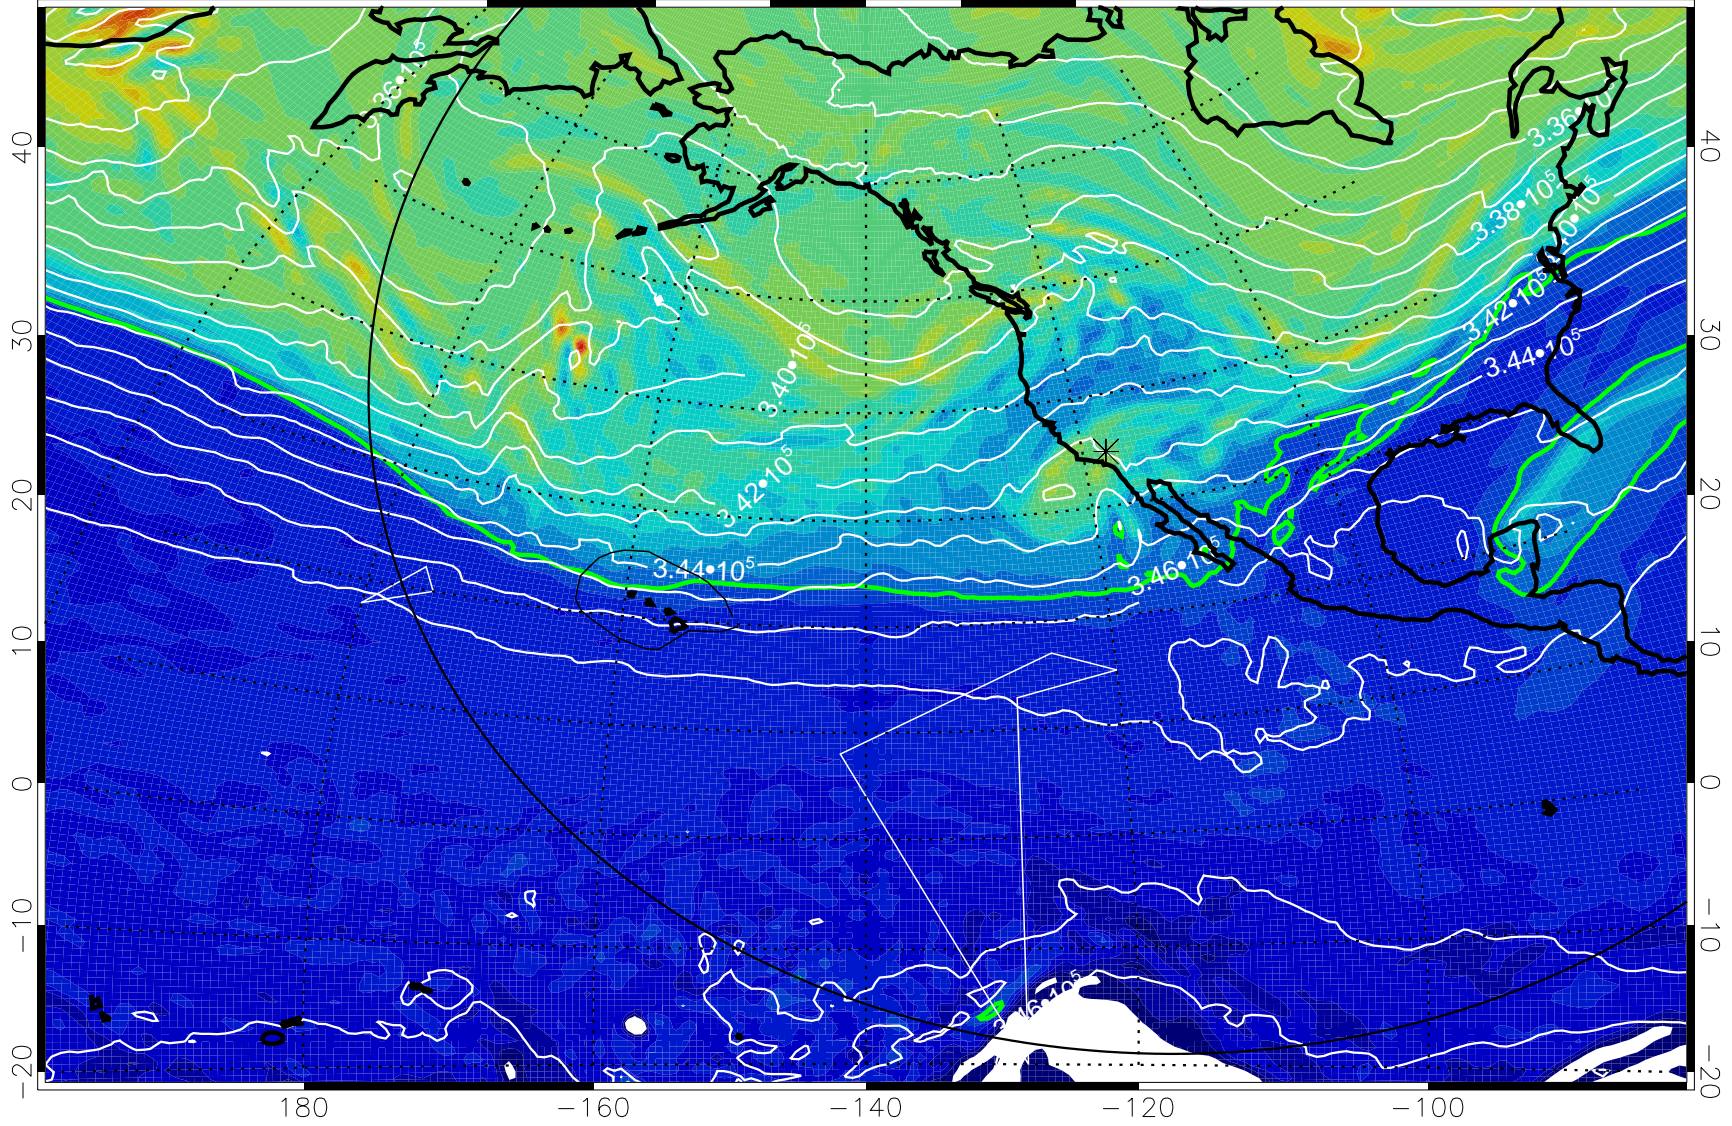

13012418, 78 hour forecast for 355K EPV

355K Montgomery Streamfunction, white
EPV Tropopause (2 PVU) Position
Range ring of 6000 km -- 19 hours GH round trip

13012500, 84 hour forecast for 355K EPV

355K Montgomery Streamfunction, white
EPV Tropopause (2 PVU) Position
Range ring of 6000 km -- 19 hours GH round trip

13012506, 90 hour forecast for 355K EPV

PVU

355K Montgomery Streamfunction, white
EPV Tropopause (2 PVU) Position
Range ring of 6000 km -- 19 hours GH round trip

13012512, 96 hour forecast for 355K EPV

13012518, 102 hour forecast for 355K EPV

160 180 -160 -140 -120 -100

355K Montgomery Streamfunction, white
EPV Tropopause (2 PVU) Position
Range ring of 6000 km -- 19 hours GH round trip

13012600, 108 hour forecast for 355K EPV

160 180 -160 -140 -120 -100

0 $5.0 \cdot 10^{-6}$ $1.0 \cdot 10^{-5}$ $1.5 \cdot 10^{-5}$
PVU

355K Montgomery Streamfunction, white
EPV Tropopause (2 PVU) Position
Range ring of 6000 km -- 19 hours GH round trip

13012606, 114 hour forecast for 355K EPV