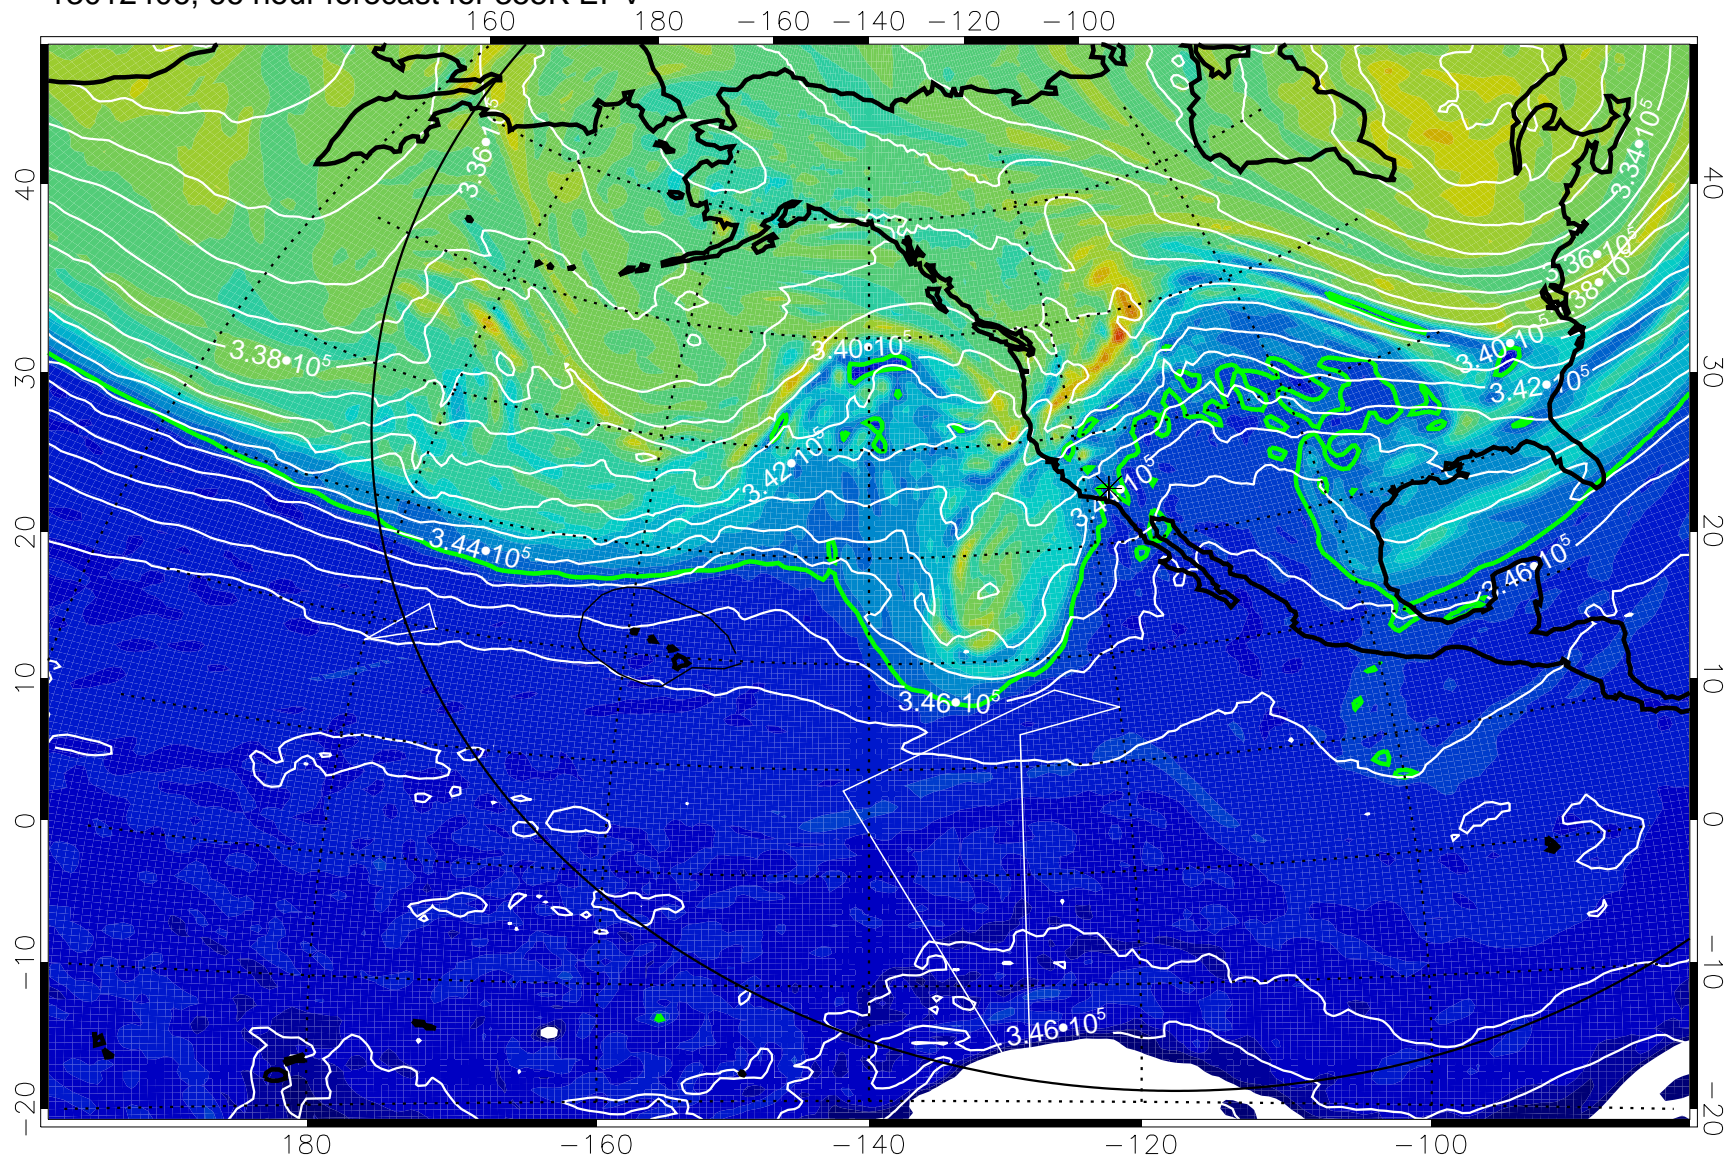

0 5.0•10⁻⁶ 1.0•10⁻⁵ 1.5•10⁻⁵
PVU

355K Montgomery Streamfunction, white
EPV Tropopause (2 PVU) Position
Range ring of 6000 km -- 19 hours GH round trip

13012318, 54 hour forecast for 355K EPV

355K Montgomery Streamfunction, white
EPV Tropopause (2 PVU) Position
Range ring of 6000 km -- 19 hours GH round trip

13012400, 60 hour forecast for 355K EPV

160 180 -160 -140 -120 -100

0 5.0•10⁻⁶ 1.0•10⁻⁵ 1.5•10⁻⁵
PVU

355K Montgomery Streamfunction, white
EPV Tropopause (2 PVU) Position
Range ring of 6000 km -- 19 hours GH round trip

13012406, 66 hour forecast for 355K EPV

355K Montgomery Streamfunction, white
EPV Tropopause (2 PVU) Position
Range ring of 6000 km -- 19 hours GH round trip

13012412, 72 hour forecast for 355K EPV

355K Montgomery Streamfunction, white
EPV Tropopause (2 PVU) Position
Range ring of 6000 km -- 19 hours GH round trip

13012418, 78 hour forecast for 355K EPV

355K Montgomery Streamfunction, white
EPV Tropopause (2 PVU) Position
Range ring of 6000 km -- 19 hours GH round trip

13012500, 84 hour forecast for 355K EPV

355K Montgomery Streamfunction, white
EPV Tropopause (2 PVU) Position
Range ring of 6000 km -- 19 hours GH round trip