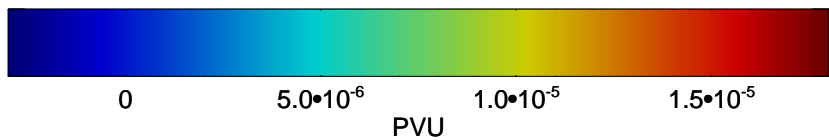

13012418, 78 hour forecast for 355K EPV

355K Montgomery Streamfunction, white
EPV Tropopause (2 PVU) Position
Range ring of 6000 km -- 19 hours GH round trip