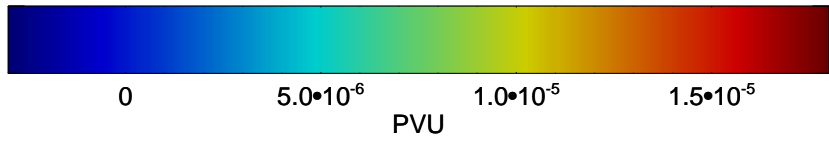

13012412, 72 hour forecast for 355K EPV

355K Montgomery Streamfunction, white
EPV Tropopause (2 PVU) Position
Range ring of 6000 km -- 19 hours GH round trip