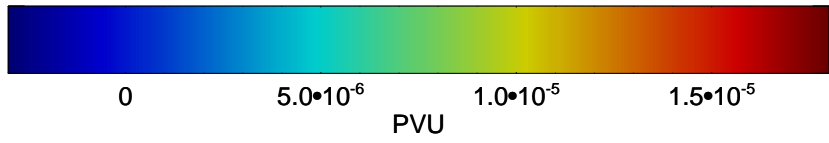

13012500, 84 hour forecast for 355K EPV

355K Montgomery Streamfunction, white
EPV Tropopause (2 PVU) Position
Range ring of 6000 km -- 19 hours GH round trip