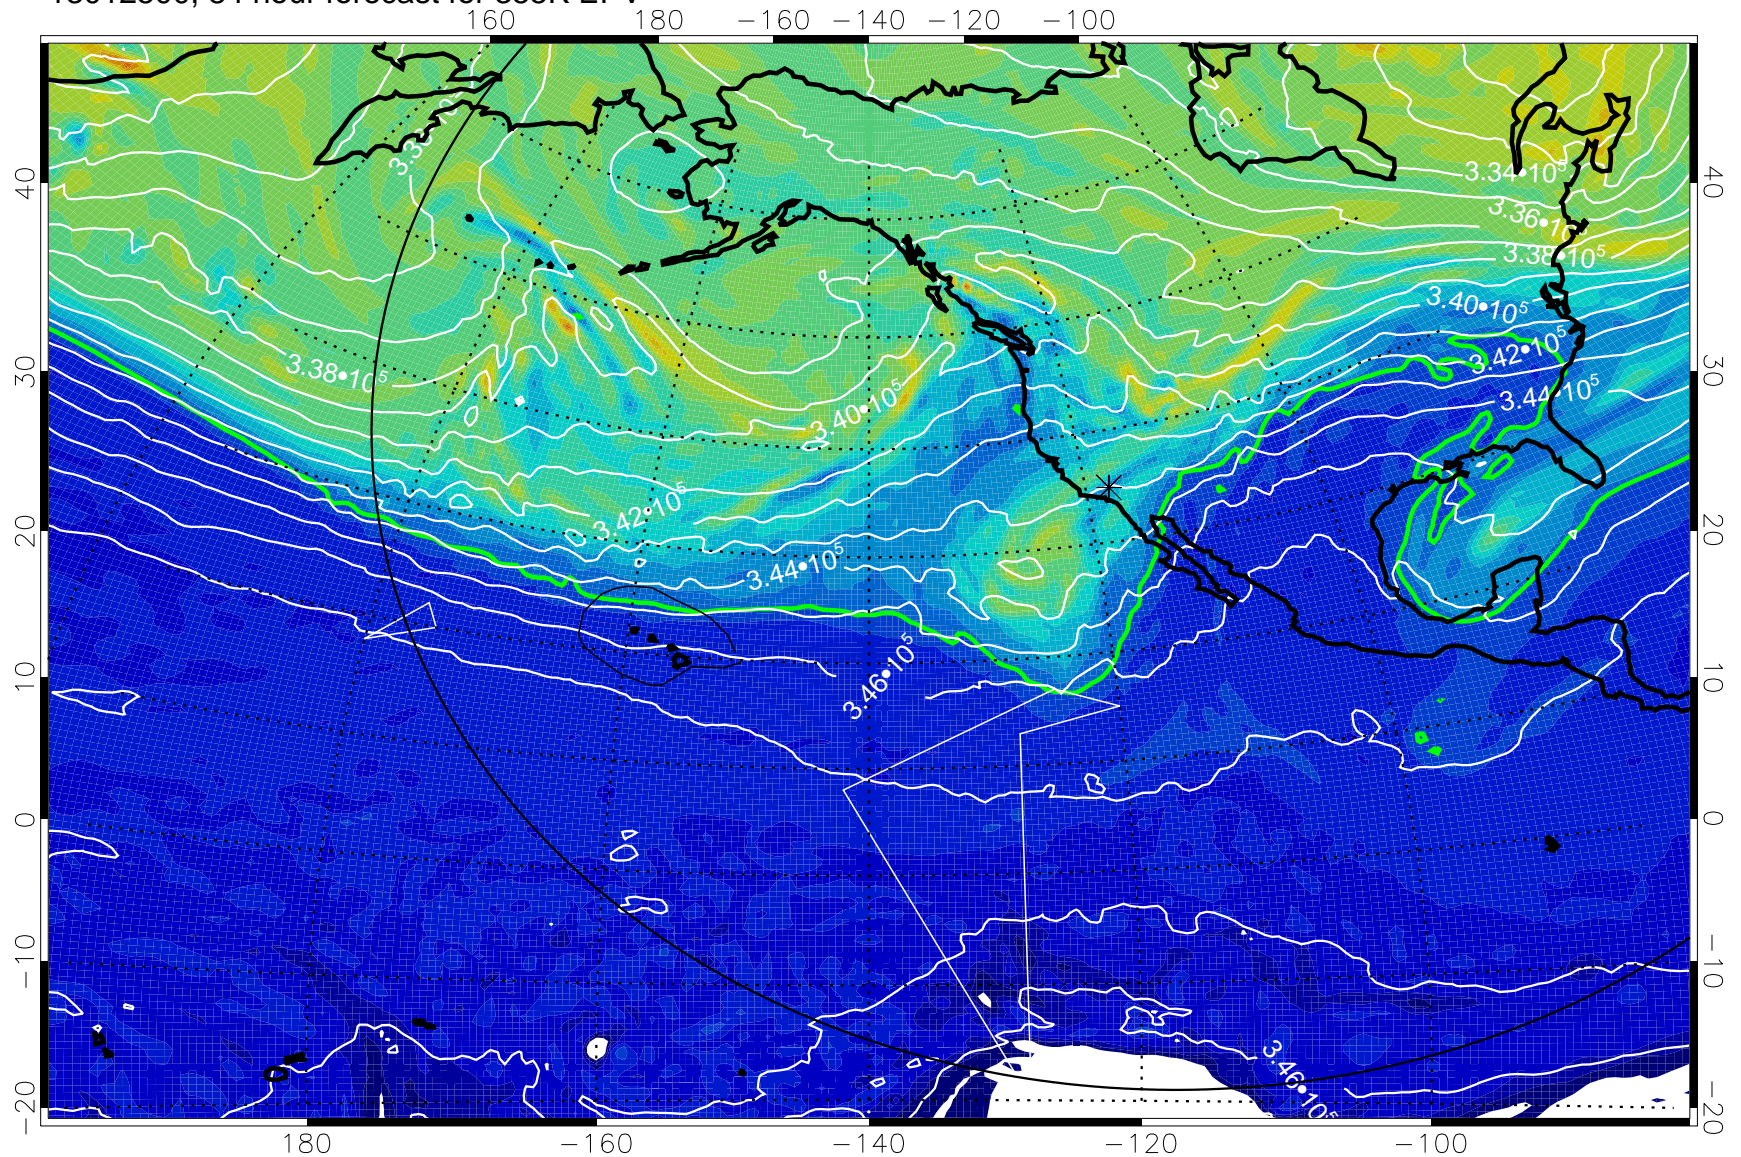

13012400, 60 hour forecast for 355K EPV

160 180 -160 -140 -120 -100

0 5.0•10⁻⁶ 1.0•10⁻⁵ 1.5•10⁻⁵
PVU

355K Montgomery Streamfunction, white
EPV Tropopause (2 PVU) Position
Range ring of 6000 km -- 19 hours GH round trip

13012406, 66 hour forecast for 355K EPV

355K Montgomery Streamfunction, white
EPV Tropopause (2 PVU) Position
Range ring of 6000 km -- 19 hours GH round trip

13012412, 72 hour forecast for 355K EPV

355K Montgomery Streamfunction, white
EPV Tropopause (2 PVU) Position
Range ring of 6000 km -- 19 hours GH round trip

13012418, 78 hour forecast for 355K EPV

355K Montgomery Streamfunction, white
EPV Tropopause (2 PVU) Position
Range ring of 6000 km -- 19 hours GH round trip

13012500, 84 hour forecast for 355K EPV

355K Montgomery Streamfunction, white
EPV Tropopause (2 PVU) Position
Range ring of 6000 km -- 19 hours GH round trip

13012506, 90 hour forecast for 355K EPV

PVU

355K Montgomery Streamfunction, white
EPV Tropopause (2 PVU) Position
Range ring of 6000 km -- 19 hours GH round trip

13012512, 96 hour forecast for 355K EPV

13012518, 102 hour forecast for 355K EPV