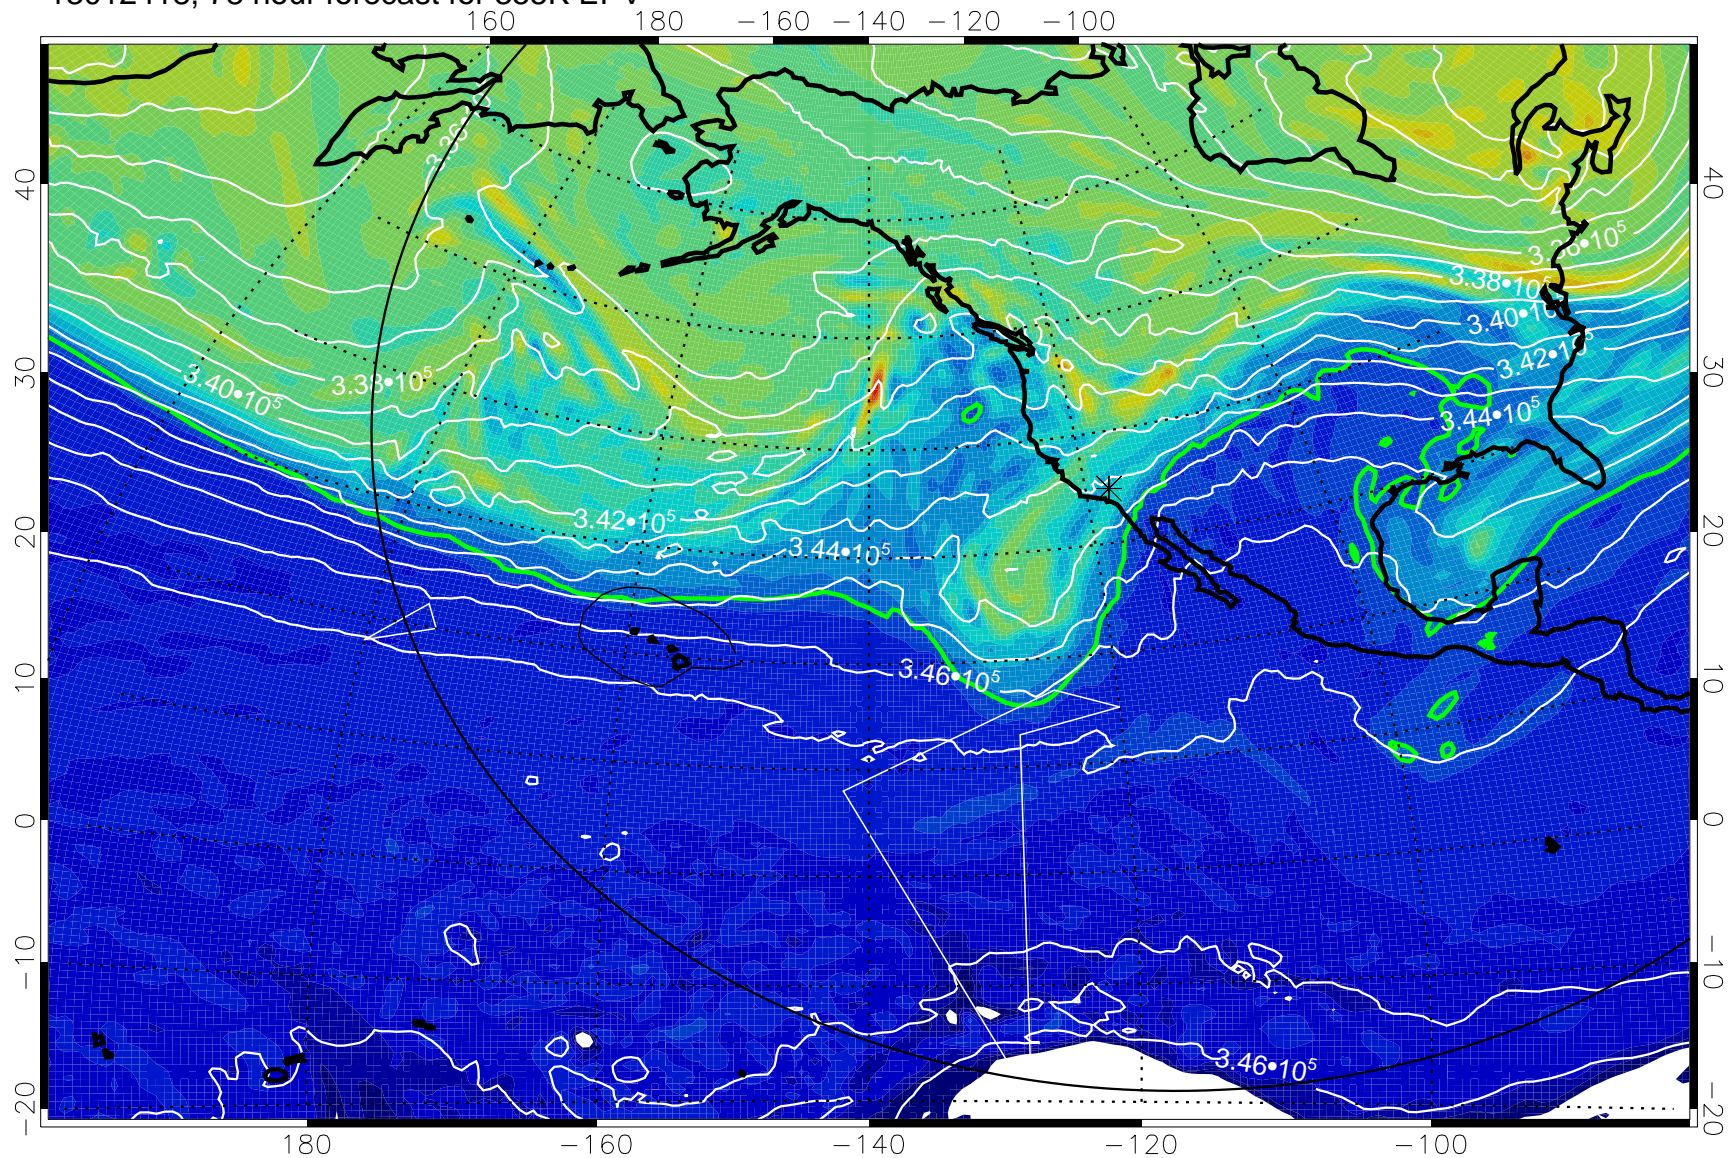

13012400, 60 hour forecast for 355K EPV

160 180 -160 -140 -120 -100

0 5.0•10⁻⁶ 1.0•10⁻⁵ 1.5•10⁻⁵
PVU

355K Montgomery Streamfunction, white
EPV Tropopause (2 PVU) Position
Range ring of 6000 km -- 19 hours GH round trip

13012406, 66 hour forecast for 355K EPV

355K Montgomery Streamfunction, white
EPV Tropopause (2 PVU) Position
Range ring of 6000 km -- 19 hours GH round trip

13012412, 72 hour forecast for 355K EPV

355K Montgomery Streamfunction, white
EPV Tropopause (2 PVU) Position
Range ring of 6000 km -- 19 hours GH round trip

13012418, 78 hour forecast for 355K EPV

355K Montgomery Streamfunction, white
EPV Tropopause (2 PVU) Position
Range ring of 6000 km -- 19 hours GH round trip

13012500, 84 hour forecast for 355K EPV

355K Montgomery Streamfunction, white
EPV Tropopause (2 PVU) Position
Range ring of 6000 km -- 19 hours GH round trip

13012506, 90 hour forecast for 355K EPV

PVU

355K Montgomery Streamfunction, white
EPV Tropopause (2 PVU) Position
Range ring of 6000 km -- 19 hours GH round trip

13012512, 96 hour forecast for 355K EPV

13012518, 102 hour forecast for 355K EPV