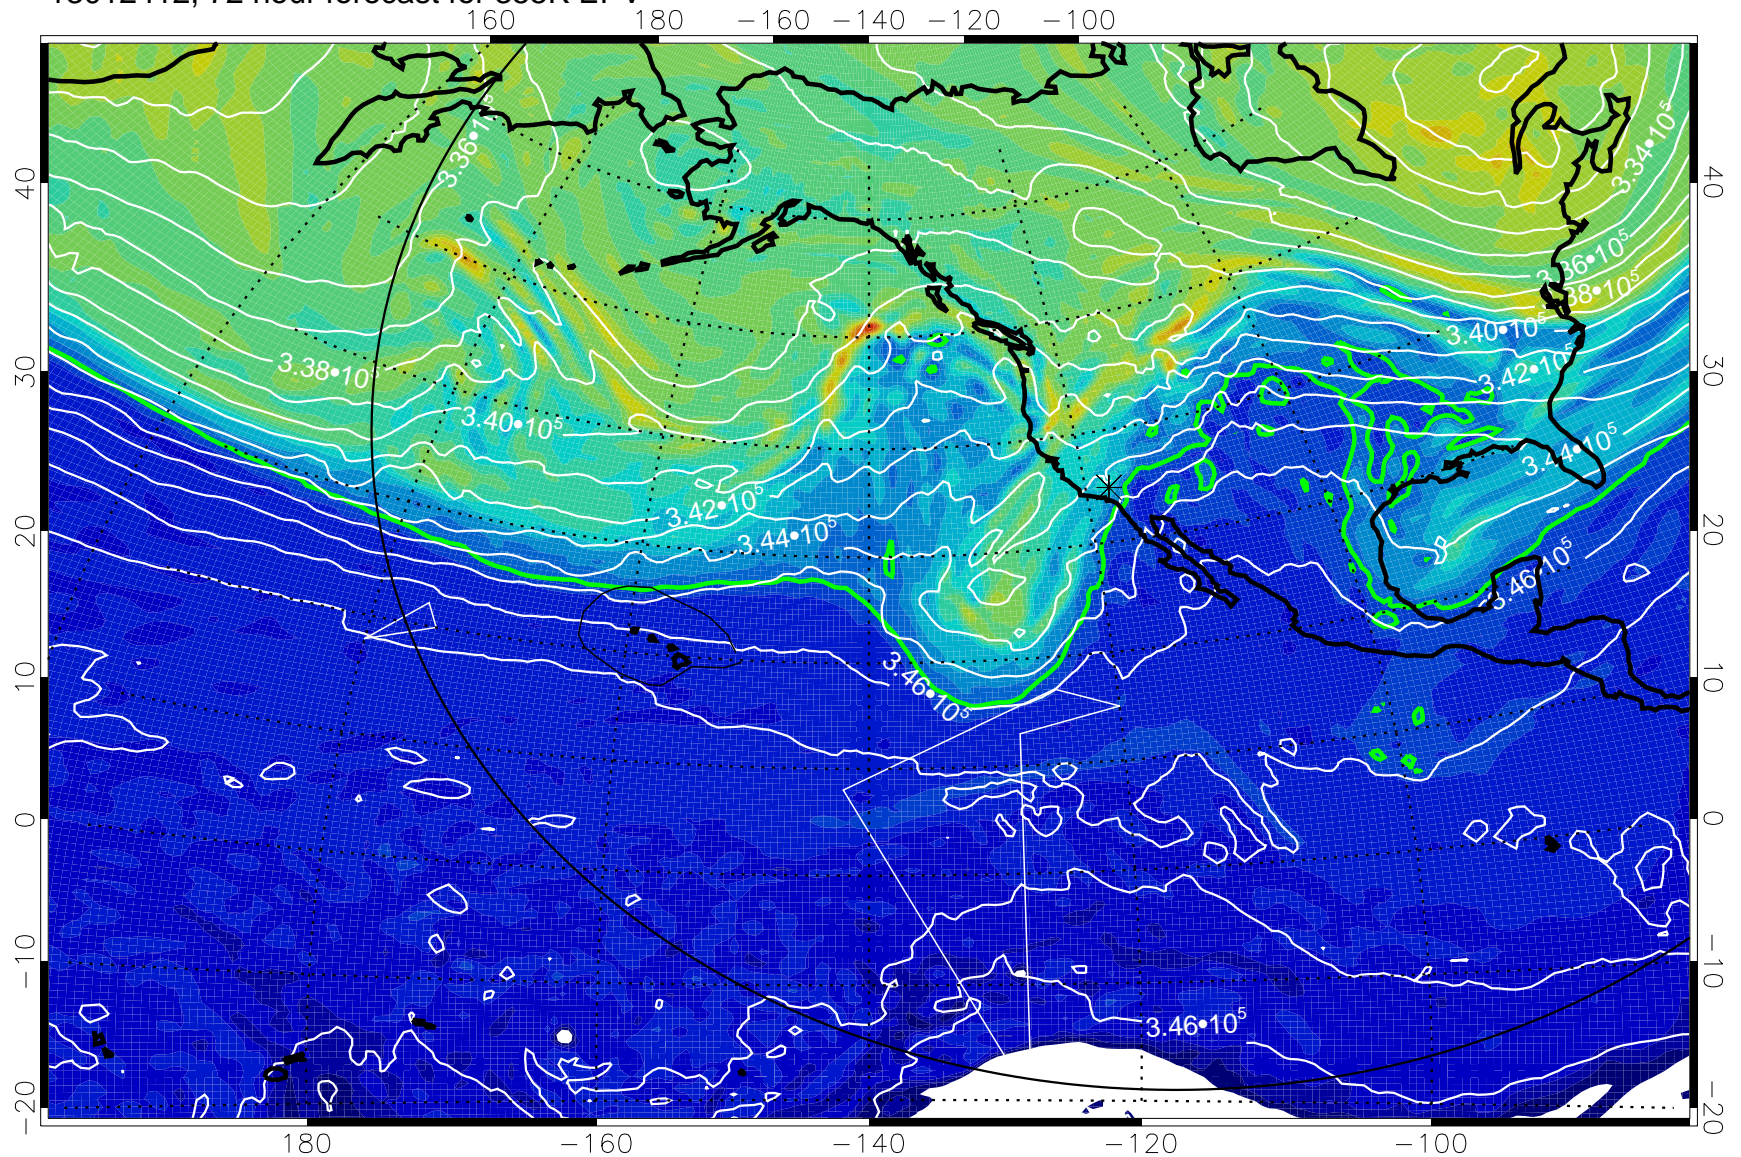

0 5.0•10⁻⁶ 1.0•10⁻⁵ 1.5•10⁻⁵
PVU

355K Montgomery Streamfunction, white
EPV Tropopause (2 PVU) Position
Range ring of 6000 km -- 19 hours GH round trip

13012318, 54 hour forecast for 355K EPV

355K Montgomery Streamfunction, white
EPV Tropopause (2 PVU) Position
Range ring of 6000 km -- 19 hours GH round trip

13012400, 60 hour forecast for 355K EPV

160 180 -160 -140 -120 -100

0 5.0•10⁻⁶ 1.0•10⁻⁵ 1.5•10⁻⁵
PVU

355K Montgomery Streamfunction, white
EPV Tropopause (2 PVU) Position
Range ring of 6000 km -- 19 hours GH round trip

13012406, 66 hour forecast for 355K EPV

355K Montgomery Streamfunction, white
EPV Tropopause (2 PVU) Position
Range ring of 6000 km -- 19 hours GH round trip

13012412, 72 hour forecast for 355K EPV

355K Montgomery Streamfunction, white
EPV Tropopause (2 PVU) Position
Range ring of 6000 km -- 19 hours GH round trip

13012418, 78 hour forecast for 355K EPV

355K Montgomery Streamfunction, white
EPV Tropopause (2 PVU) Position
Range ring of 6000 km -- 19 hours GH round trip

13012500, 84 hour forecast for 355K EPV

355K Montgomery Streamfunction, white
EPV Tropopause (2 PVU) Position
Range ring of 6000 km -- 19 hours GH round trip