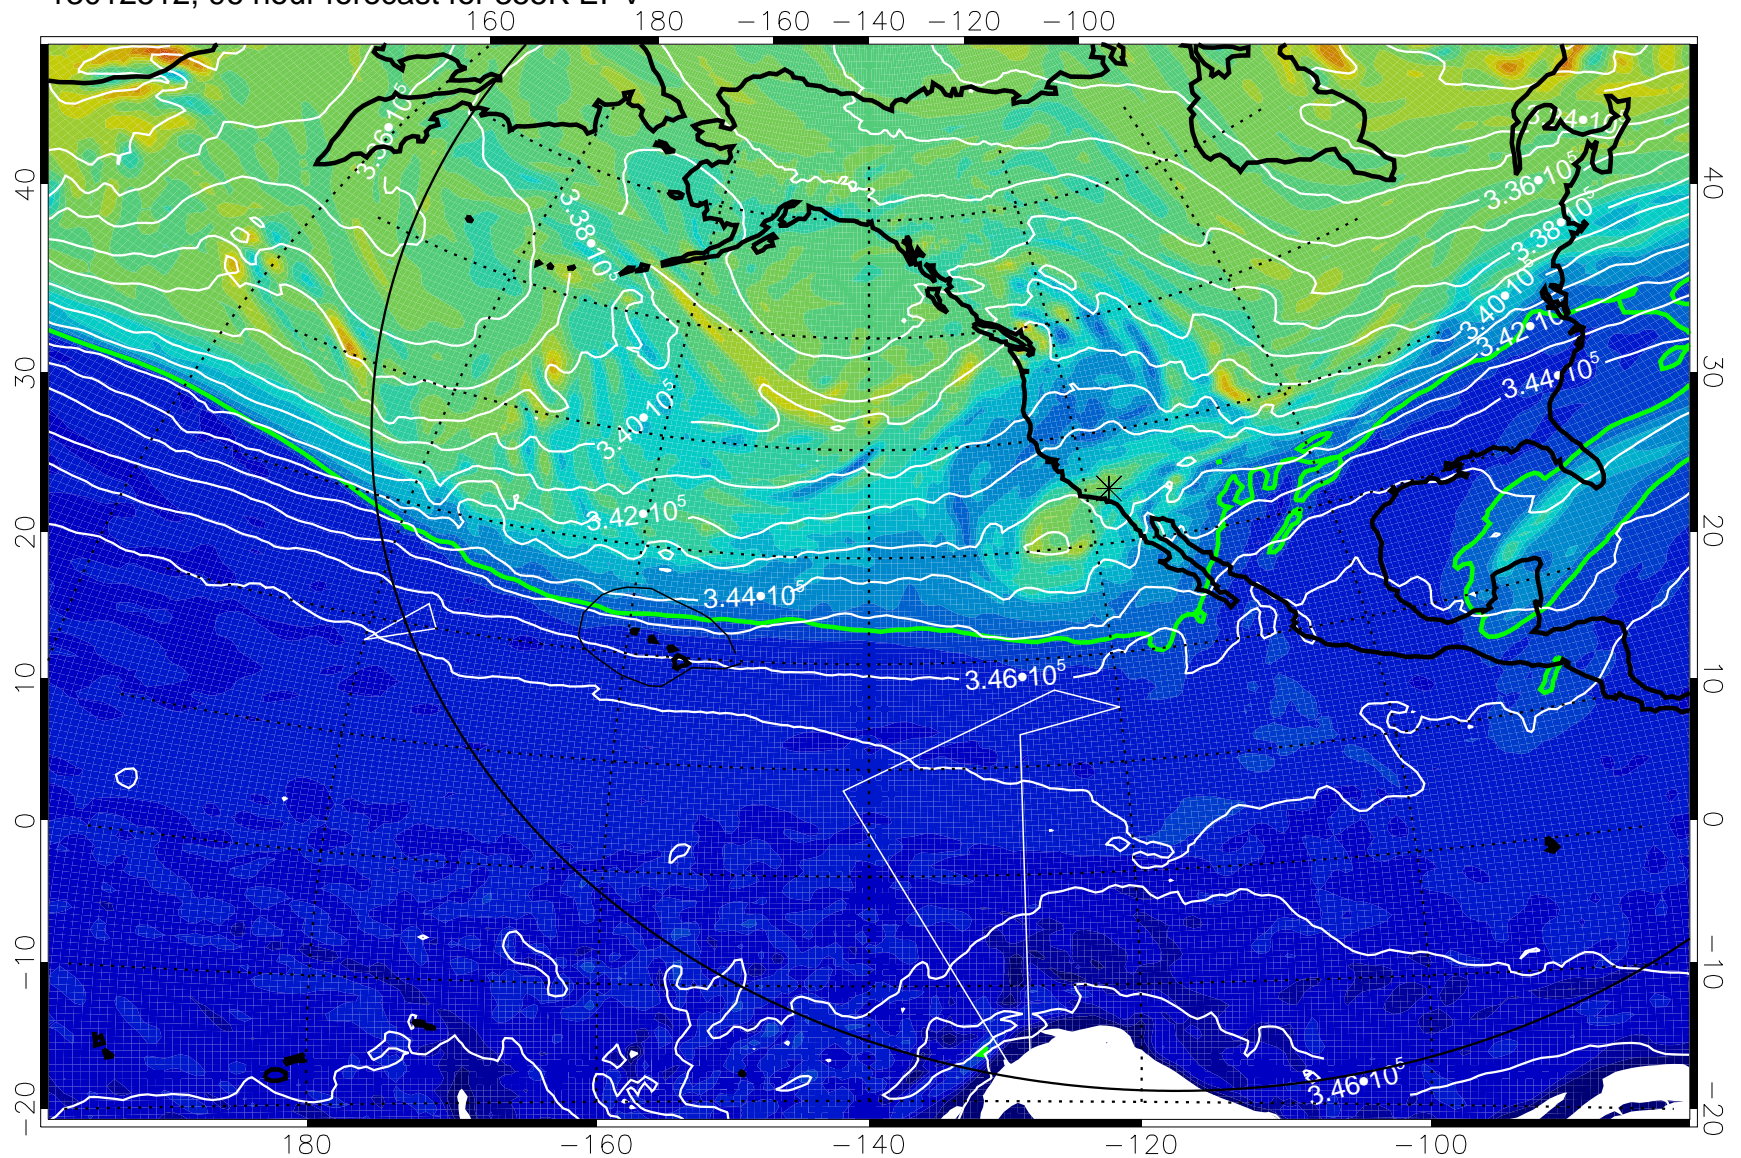

13012406, 66 hour forecast for 355K EPV

355K Montgomery Streamfunction, white
EPV Tropopause (2 PVU) Position
Range ring of 6000 km -- 19 hours GH round trip

13012412, 72 hour forecast for 355K EPV

355K Montgomery Streamfunction, white
EPV Tropopause (2 PVU) Position
Range ring of 6000 km -- 19 hours GH round trip

13012418, 78 hour forecast for 355K EPV

355K Montgomery Streamfunction, white
EPV Tropopause (2 PVU) Position
Range ring of 6000 km -- 19 hours GH round trip

13012500, 84 hour forecast for 355K EPV

355K Montgomery Streamfunction, white
EPV Tropopause (2 PVU) Position
Range ring of 6000 km -- 19 hours GH round trip

13012506, 90 hour forecast for 355K EPV

PVU

355K Montgomery Streamfunction, white
EPV Tropopause (2 PVU) Position
Range ring of 6000 km -- 19 hours GH round trip

13012512, 96 hour forecast for 355K EPV

13012518, 102 hour forecast for 355K EPV

160 180 -160 -140 -120 -100

355K Montgomery Streamfunction, white
EPV Tropopause (2 PVU) Position
Range ring of 6000 km -- 19 hours GH round trip

13012600, 108 hour forecast for 355K EPV

160 180 -160 -140 -120 -100