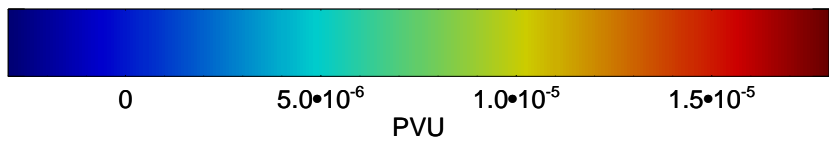

13012412, 84 hour forecast for 355K EPV

355K Montgomery Streamfunction, white
EPV Tropopause (2 PVU) Position
Range ring of 6000 km -- 19 hours GH round trip