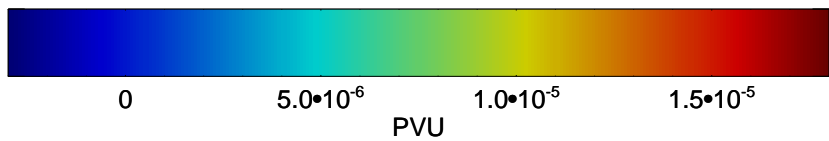

13012218, 42 hour forecast for 355K EPV

355K Montgomery Streamfunction, white
EPV Tropopause (2 PVU) Position
Range ring of 6000 km -- 19 hours GH round trip