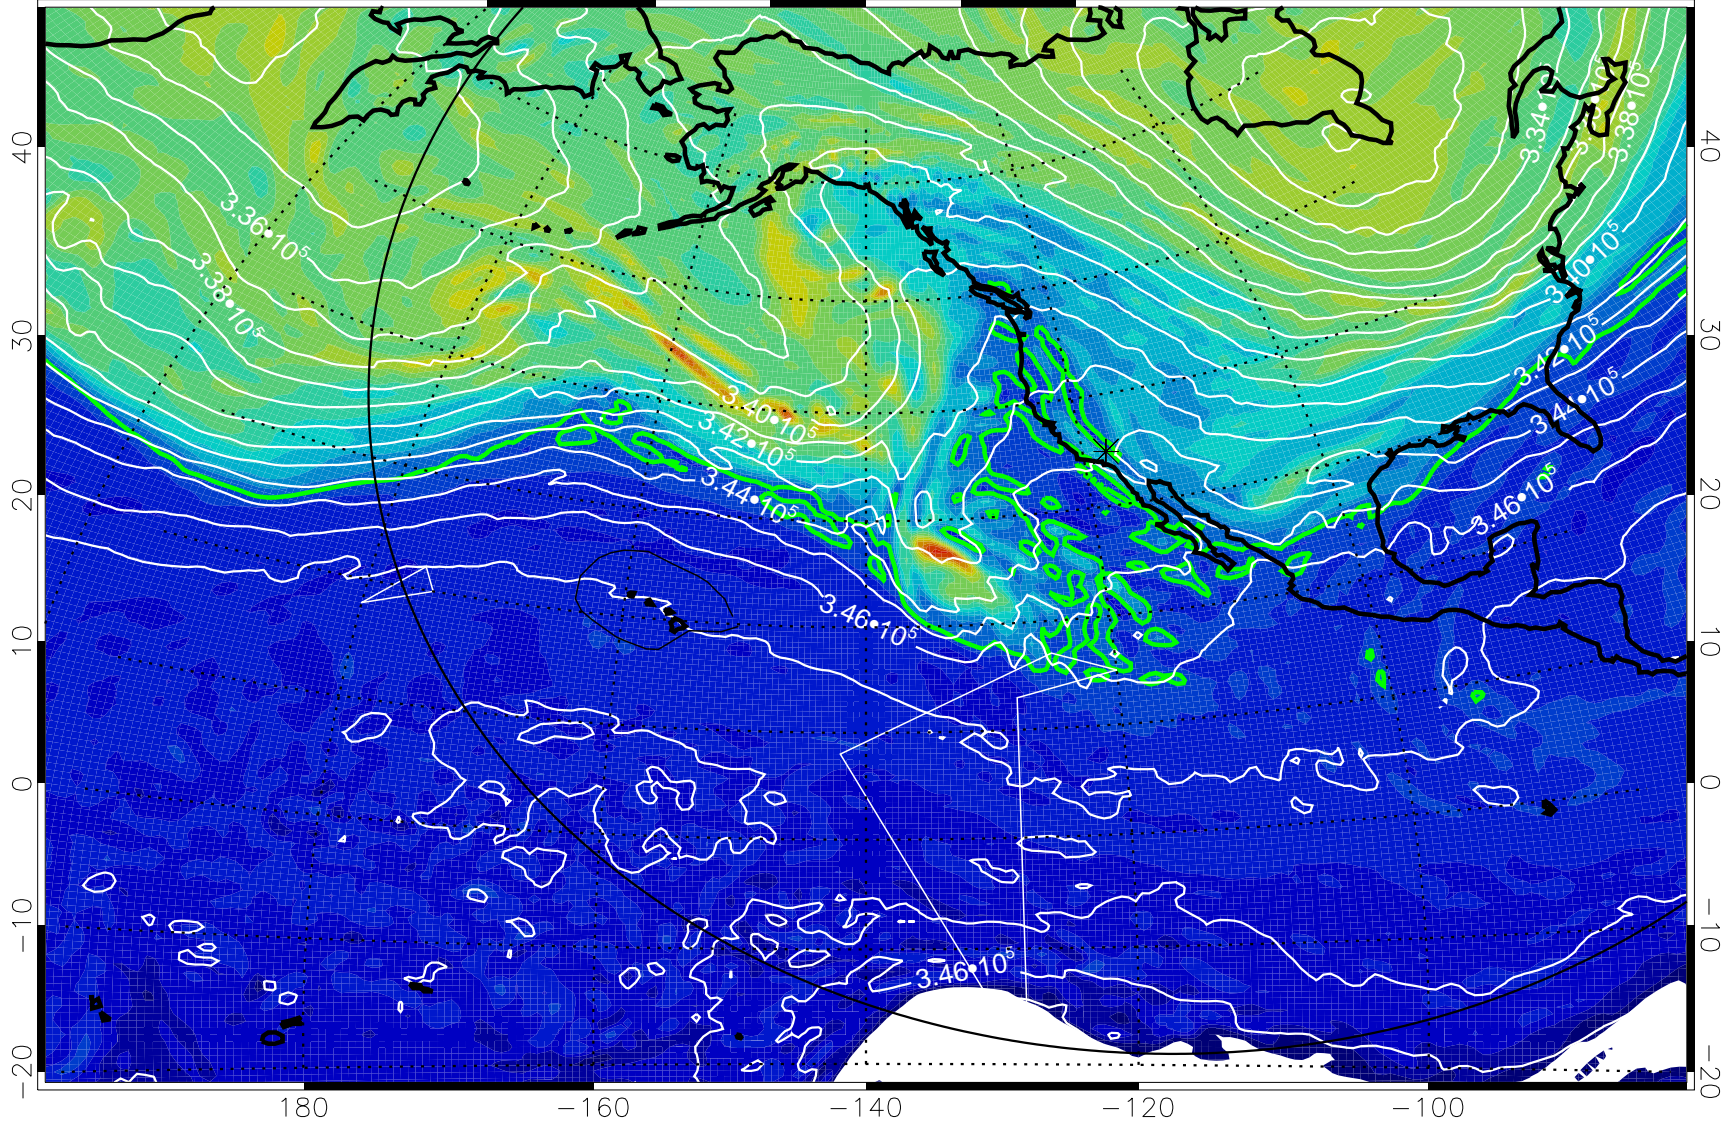

13012112, 12 hour forecast for 355K EPV

355K Montgomery Streamfunction, white
EPV Tropopause (2 PVU) Position
Range ring of 6000 km -- 19 hours GH round trip

13012118, 18 hour forecast for 355K EPV

355K Montgomery Streamfunction, white
EPV Tropopause (2 PVU) Position
Range ring of 6000 km -- 19 hours GH round trip

13012200, 24 hour forecast for 355K EPV

160 180 -160 -140 -120 -100

0 5.0 × 10⁻⁶ 1.0 × 10⁻⁵ 1.5 × 10⁻⁵
PVU

355K Montgomery Streamfunction, white
EPV Tropopause (2 PVU) Position
Range ring of 6000 km -- 19 hours GH round trip

13012206, 30 hour forecast for 355K EPV

160 180 -160 -140 -120 -100

355K Montgomery Streamfunction, white
EPV Tropopause (2 PVU) Position
Range ring of 6000 km -- 19 hours GH round trip

13012212, 36 hour forecast for 355K EPV

355K Montgomery Streamfunction, white
EPV Tropopause (2 PVU) Position
Range ring of 6000 km -- 19 hours GH round trip

13012300, 48 hour forecast for 355K EPV

355K Montgomery Streamfunction, white
EPV Tropopause (2 PVU) Position
Range ring of 6000 km -- 19 hours GH round trip