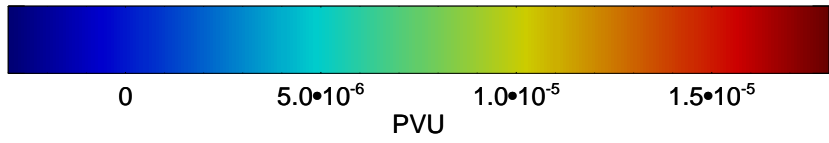

13012112, 12 hour forecast for 355K EPV

355K Montgomery Streamfunction, white
EPV Tropopause (2 PVU) Position
Range ring of 6000 km -- 19 hours GH round trip

13012118, 18 hour forecast for 355K EPV

355K Montgomery Streamfunction, white
EPV Tropopause (2 PVU) Position
Range ring of 6000 km -- 19 hours GH round trip