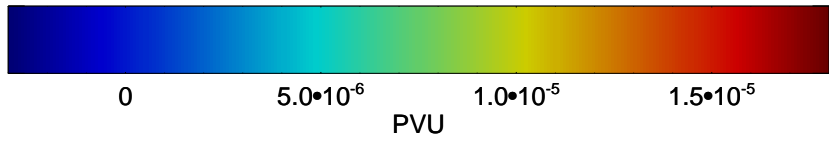

13012406, 78 hour forecast for 355K EPV

355K Montgomery Streamfunction, white
EPV Tropopause (2 PVU) Position
Range ring of 6000 km -- 19 hours GH round trip