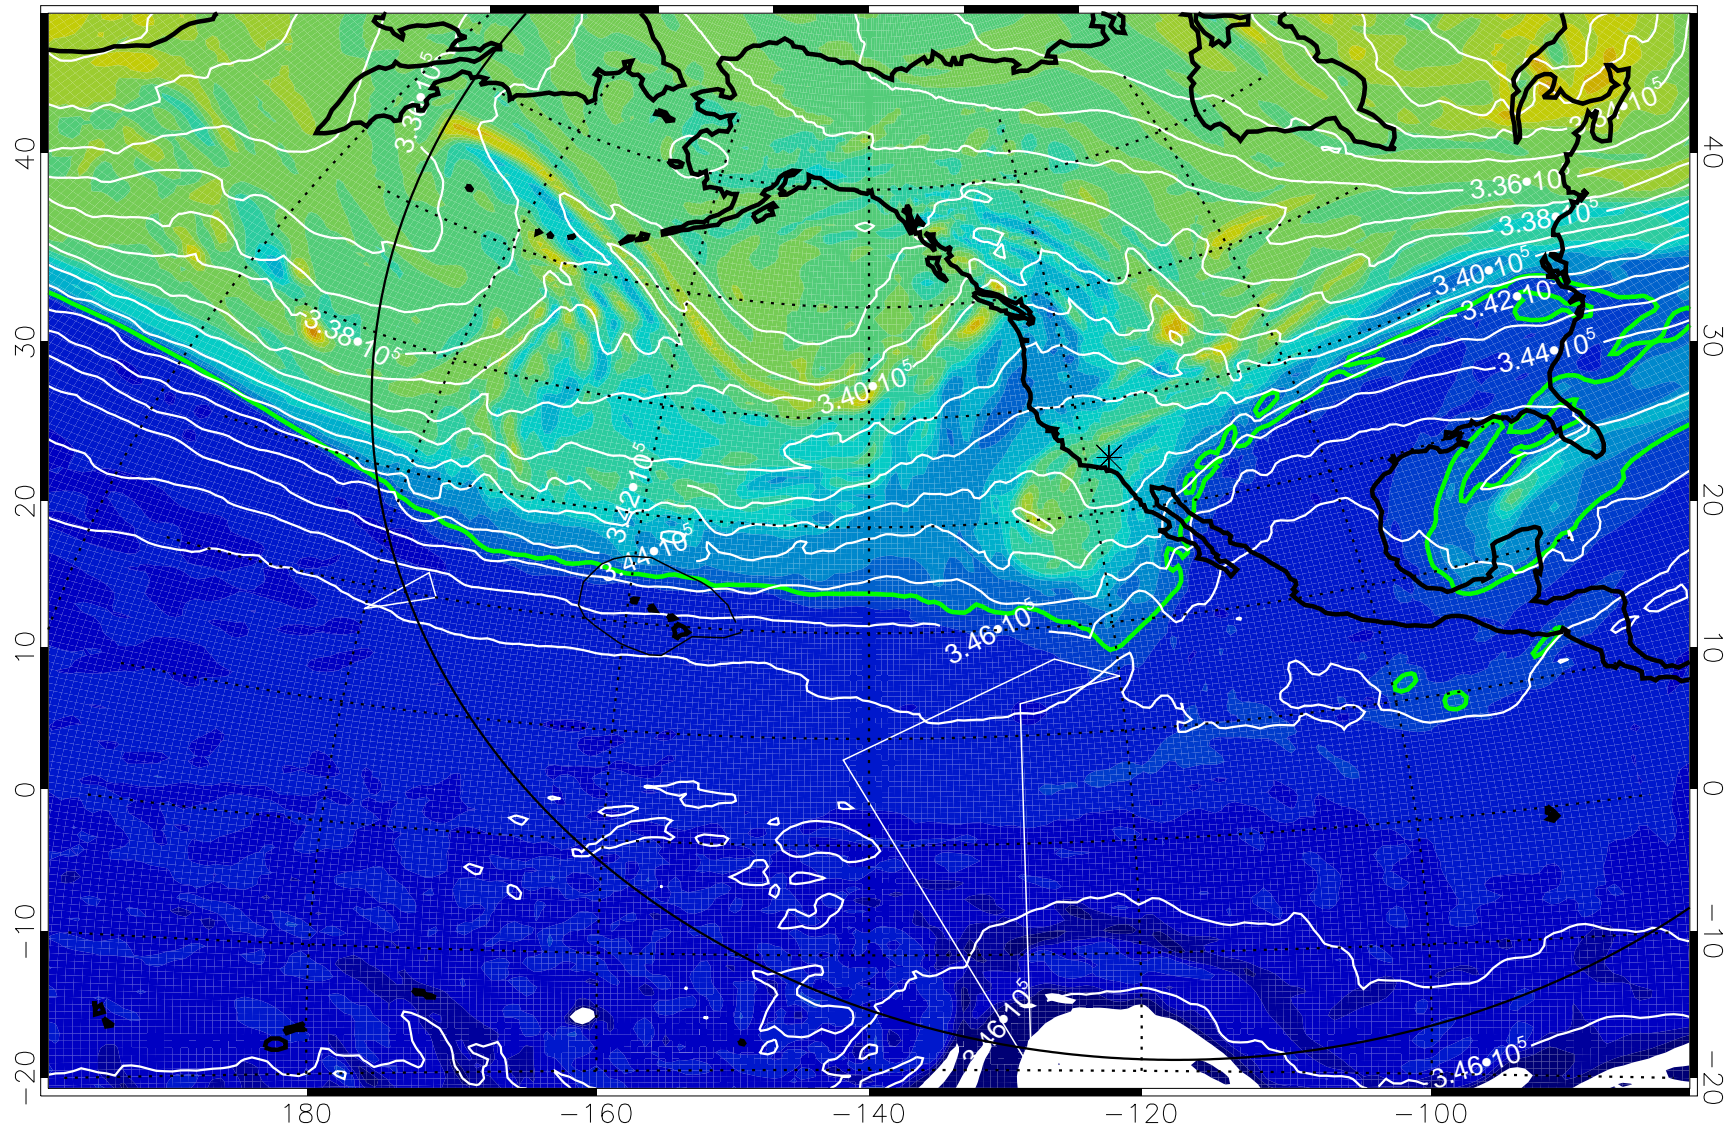

13012406, 78 hour forecast for 355K EPV

355K Montgomery Streamfunction, white
EPV Tropopause (2 PVU) Position
Range ring of 6000 km -- 19 hours GH round trip

13012412, 84 hour forecast for 355K EPV

355K Montgomery Streamfunction, white
EPV Tropopause (2 PVU) Position
Range ring of 6000 km -- 19 hours GH round trip

13012418, 90 hour forecast for 355K EPV

355K Montgomery Streamfunction, white
EPV Tropopause (2 PVU) Position
Range ring of 6000 km -- 19 hours GH round trip

13012500, 96 hour forecast for 355K EPV

0 $5.0 \cdot 10^{-6}$ $1.0 \cdot 10^{-5}$ $1.5 \cdot 10^{-5}$
PVU

355K Montgomery Streamfunction, white
EPV Tropopause (2 PVU) Position
Range ring of 6000 km -- 19 hours GH round trip

13012506, 102 hour forecast for 355K EPV

160 180 -160 -140 -120 -100

0 5.0 x 10^-6 1.0 x 10^-5 1.5 x 10^-5
PVU

355K Montgomery Streamfunction, white
EPV Tropopause (2 PVU) Position
Range ring of 6000 km -- 19 hours GH round trip

13012512, 108 hour forecast for 355K EPV

160 180 -160 -140 -120 -100

355K Montgomery Streamfunction, white
EPV Tropopause (2 PVU) Position
Range ring of 6000 km -- 19 hours GH round trip