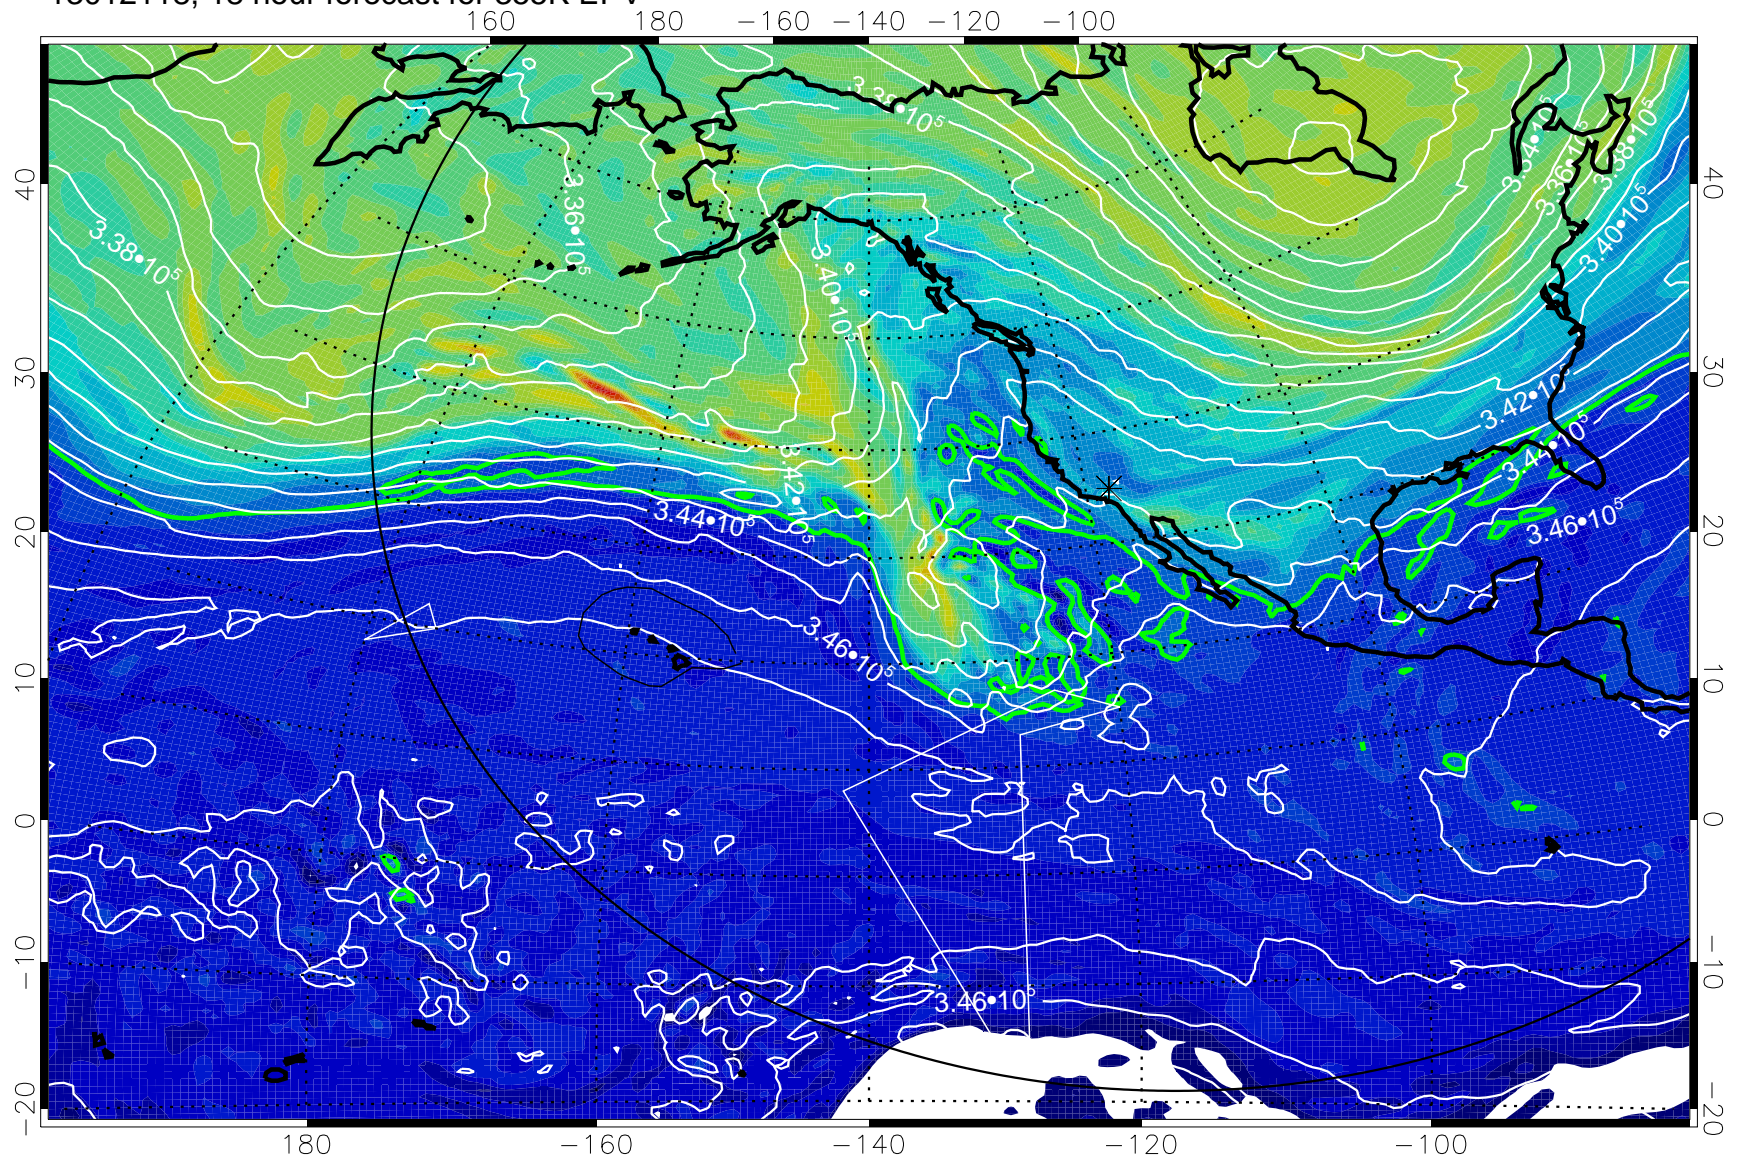

13012112, 12 hour forecast for 355K EPV

355K Montgomery Streamfunction, white
EPV Tropopause (2 PVU) Position
Range ring of 6000 km -- 19 hours GH round trip

13012118, 18 hour forecast for 355K EPV

355K Montgomery Streamfunction, white
EPV Tropopause (2 PVU) Position
Range ring of 6000 km -- 19 hours GH round trip

13012200, 24 hour forecast for 355K EPV

160 180 -160 -140 -120 -100

0 5.0 × 10⁻⁶ 1.0 × 10⁻⁵ 1.5 × 10⁻⁵
PVU

355K Montgomery Streamfunction, white
EPV Tropopause (2 PVU) Position
Range ring of 6000 km -- 19 hours GH round trip

13012206, 30 hour forecast for 355K EPV

160 180 -160 -140 -120 -100

355K Montgomery Streamfunction, white
EPV Tropopause (2 PVU) Position
Range ring of 6000 km -- 19 hours GH round trip

13012212, 36 hour forecast for 355K EPV

355K Montgomery Streamfunction, white
EPV Tropopause (2 PVU) Position
Range ring of 6000 km -- 19 hours GH round trip

13012300, 48 hour forecast for 355K EPV

355K Montgomery Streamfunction, white
EPV Tropopause (2 PVU) Position
Range ring of 6000 km -- 19 hours GH round trip