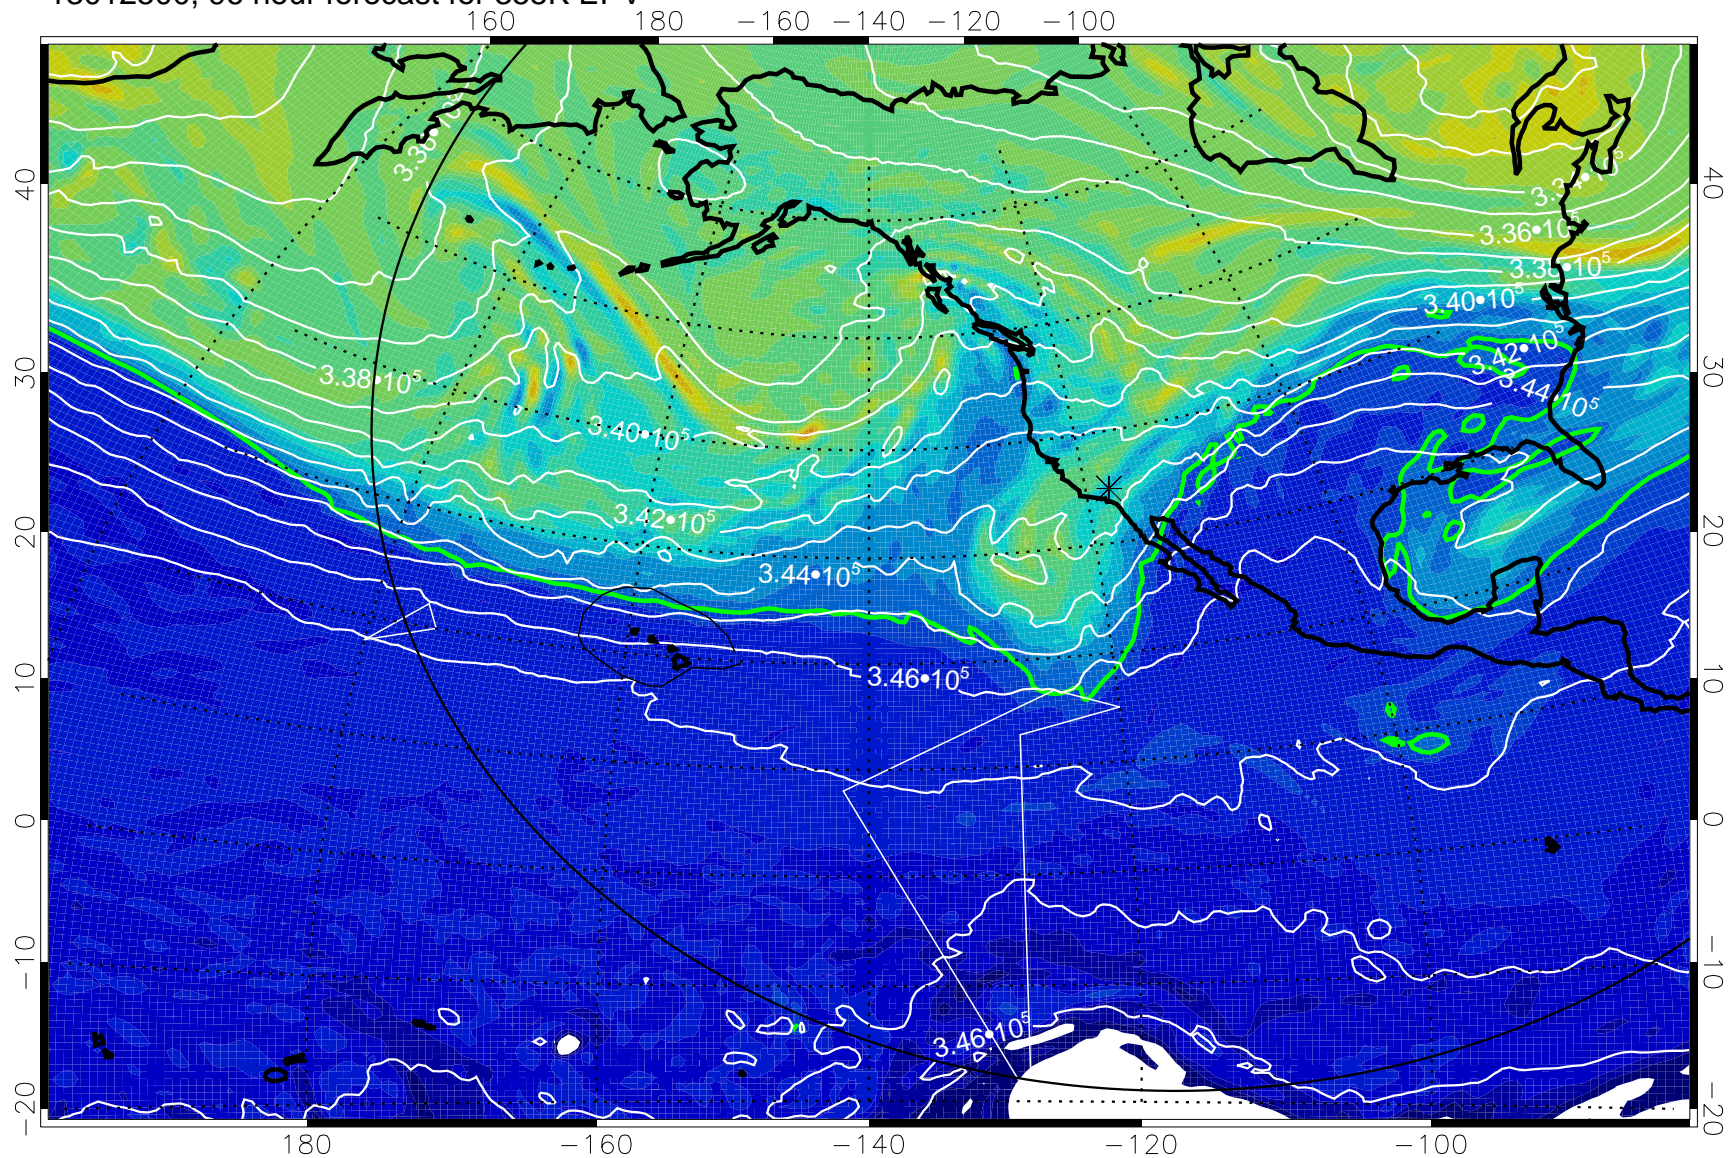

13012400, 72 hour forecast for 355K EPV

0 $5.0 \cdot 10^{-6}$ $1.0 \cdot 10^{-5}$ $1.5 \cdot 10^{-5}$
PVU

355K Montgomery Streamfunction, white
EPV Tropopause (2 PVU) Position
Range ring of 6000 km -- 19 hours GH round trip

13012406, 78 hour forecast for 355K EPV

355K Montgomery Streamfunction, white
EPV Tropopause (2 PVU) Position
Range ring of 6000 km -- 19 hours GH round trip

13012412, 84 hour forecast for 355K EPV

355K Montgomery Streamfunction, white
EPV Tropopause (2 PVU) Position
Range ring of 6000 km -- 19 hours GH round trip

13012418, 90 hour forecast for 355K EPV

355K Montgomery Streamfunction, white
EPV Tropopause (2 PVU) Position
Range ring of 6000 km -- 19 hours GH round trip

13012500, 96 hour forecast for 355K EPV

0 $5.0 \cdot 10^{-6}$ $1.0 \cdot 10^{-5}$ $1.5 \cdot 10^{-5}$
PVU

355K Montgomery Streamfunction, white
EPV Tropopause (2 PVU) Position
Range ring of 6000 km -- 19 hours GH round trip

13012506, 102 hour forecast for 355K EPV

160 180 -160 -140 -120 -100

0 5.0 x 10^-6 1.0 x 10^-5 1.5 x 10^-5
PVU