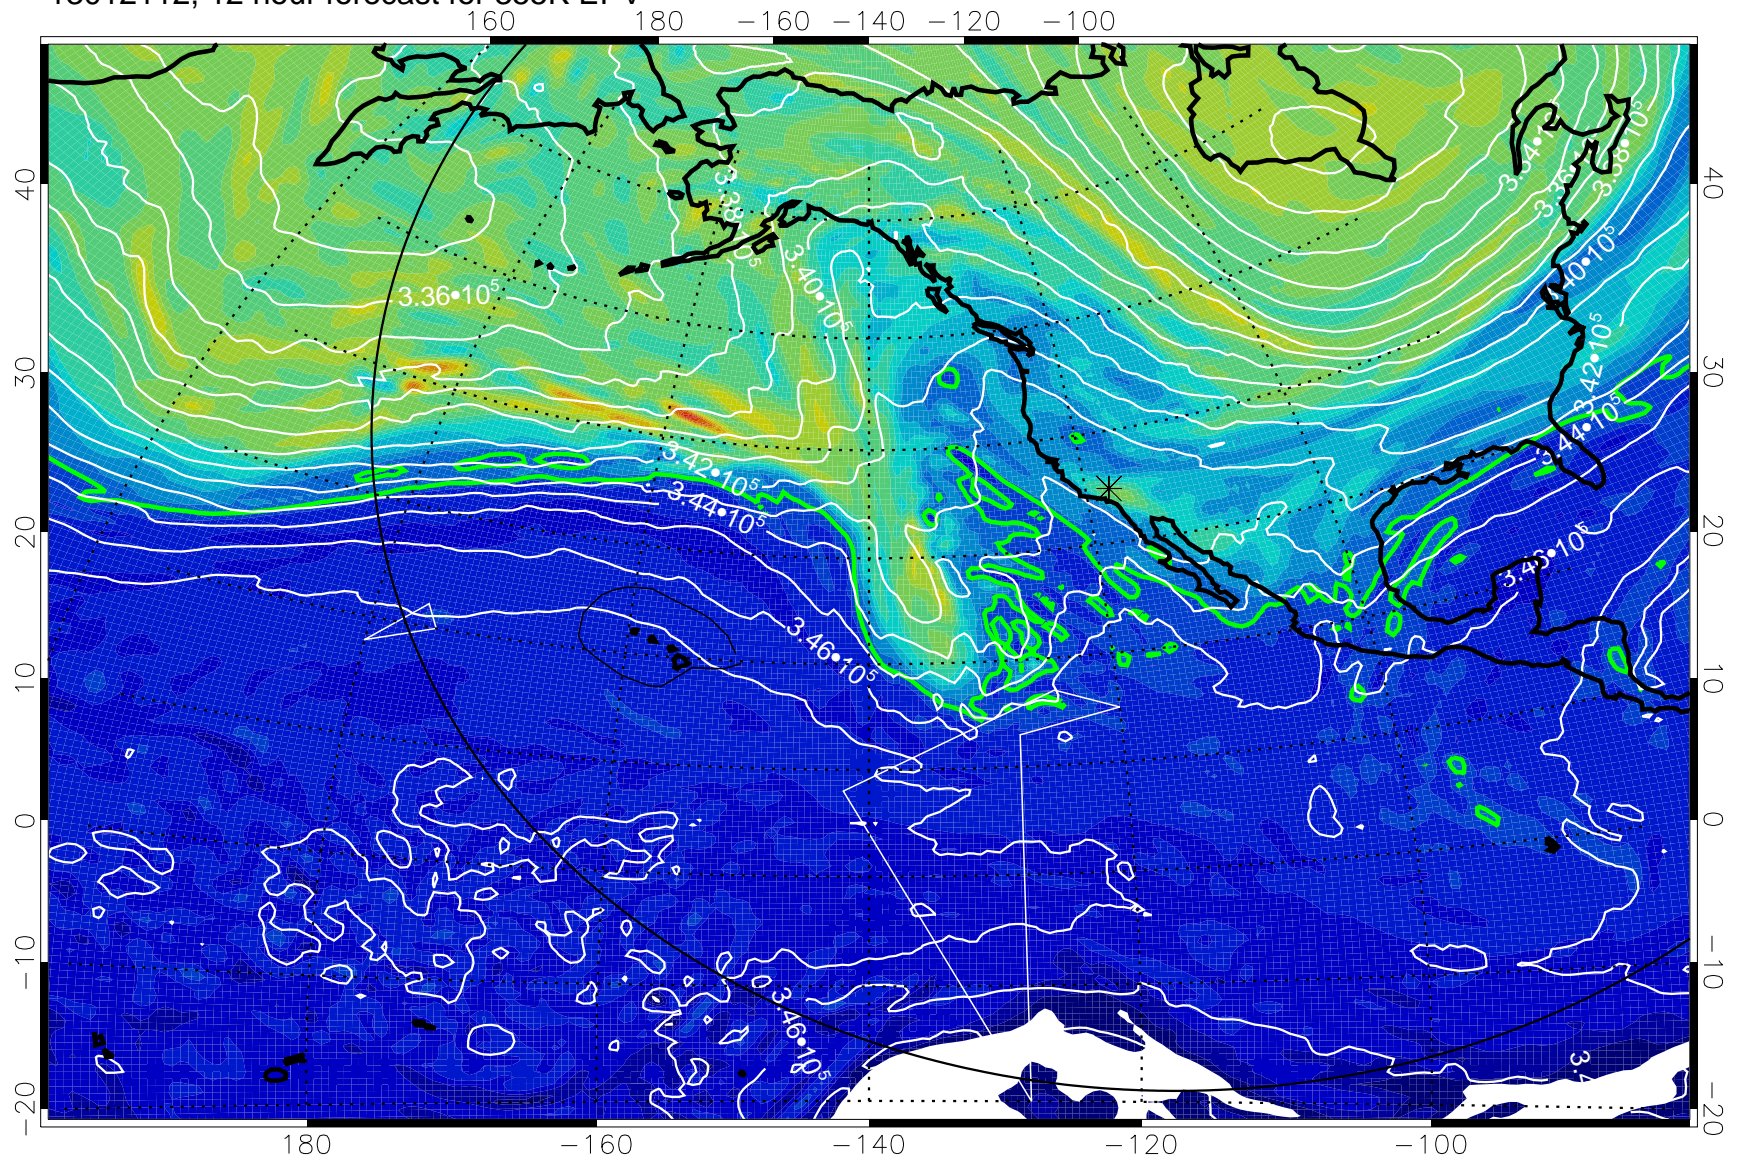

13012112, 12 hour forecast for 355K EPV

355K Montgomery Streamfunction, white
EPV Tropopause (2 PVU) Position
Range ring of 6000 km -- 19 hours GH round trip

13012118, 18 hour forecast for 355K EPV

355K Montgomery Streamfunction, white
EPV Tropopause (2 PVU) Position
Range ring of 6000 km -- 19 hours GH round trip

13012200, 24 hour forecast for 355K EPV

160 180 -160 -140 -120 -100

0 5.0 × 10⁻⁶ 1.0 × 10⁻⁵ 1.5 × 10⁻⁵
PVU

355K Montgomery Streamfunction, white
EPV Tropopause (2 PVU) Position
Range ring of 6000 km -- 19 hours GH round trip

13012206, 30 hour forecast for 355K EPV

160 180 -160 -140 -120 -100

355K Montgomery Streamfunction, white
EPV Tropopause (2 PVU) Position
Range ring of 6000 km -- 19 hours GH round trip

13012212, 36 hour forecast for 355K EPV

355K Montgomery Streamfunction, white
EPV Tropopause (2 PVU) Position
Range ring of 6000 km -- 19 hours GH round trip

13012300, 48 hour forecast for 355K EPV

355K Montgomery Streamfunction, white
EPV Tropopause (2 PVU) Position
Range ring of 6000 km -- 19 hours GH round trip