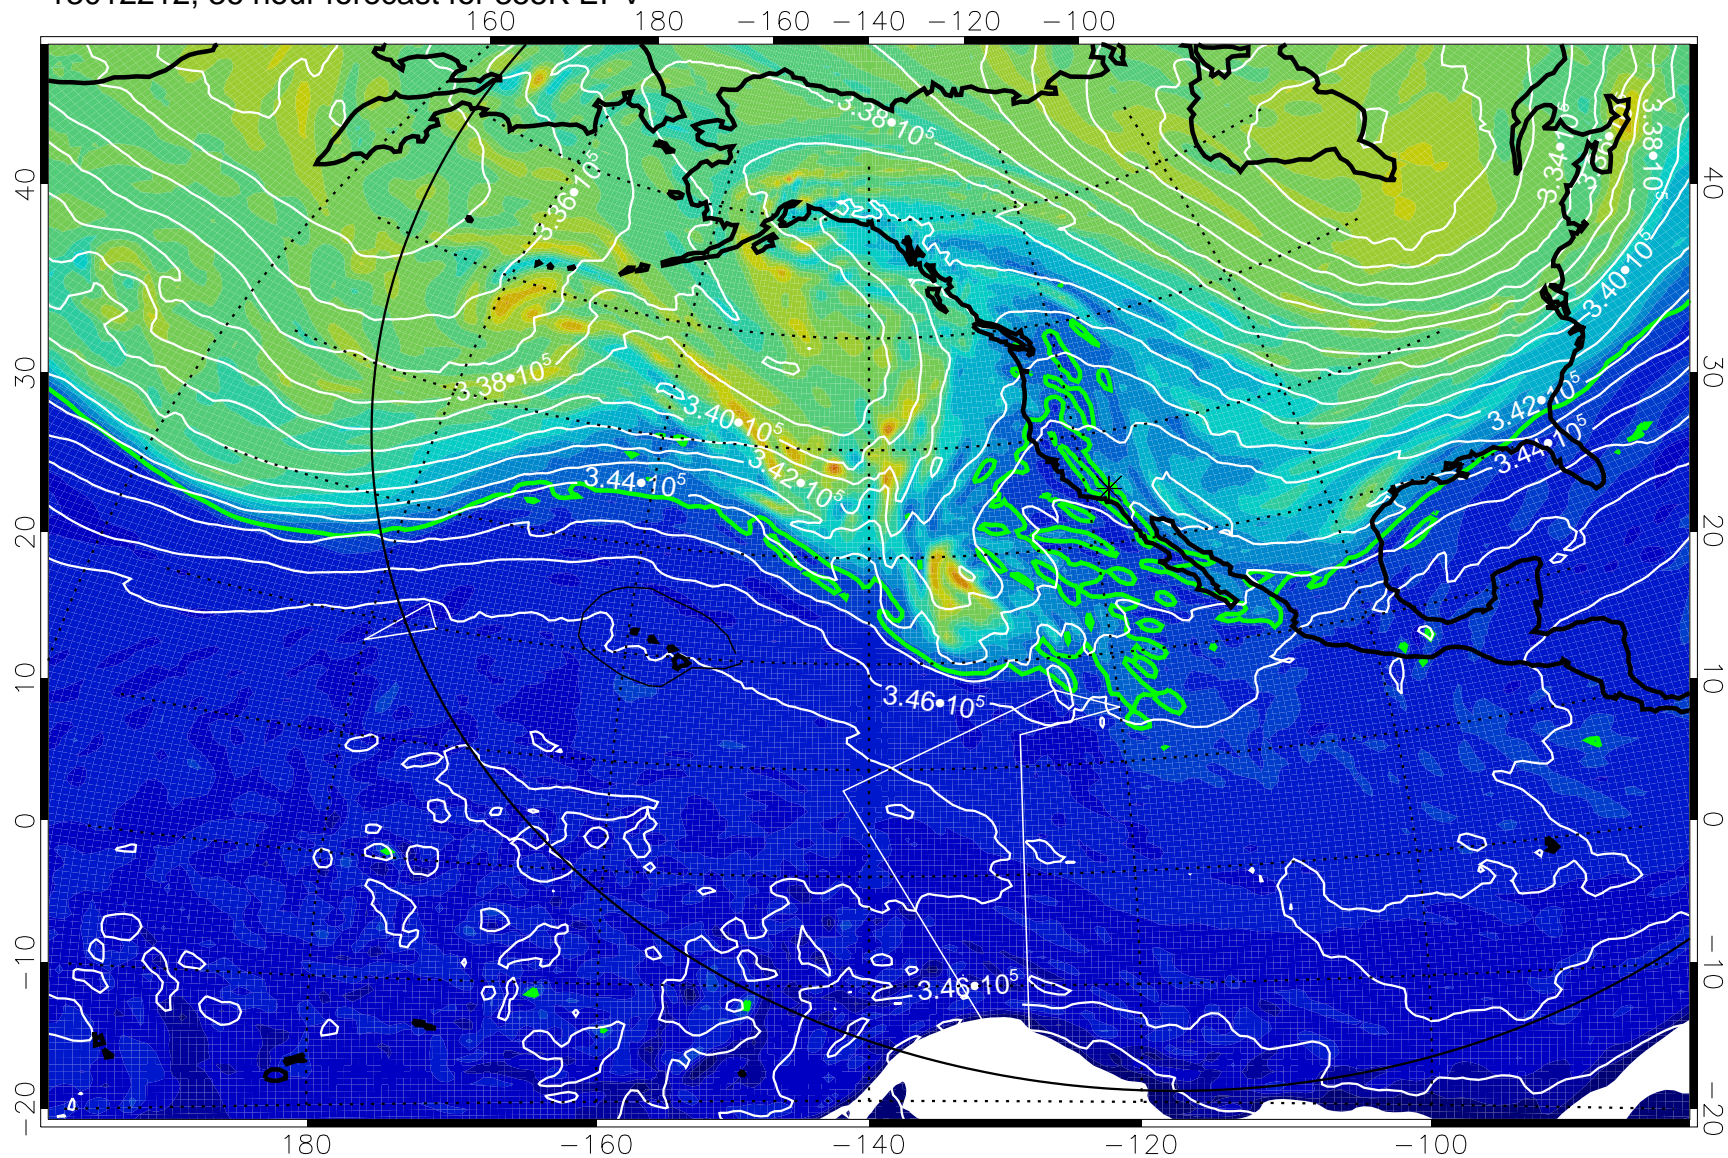

13012112, 12 hour forecast for 355K EPV

355K Montgomery Streamfunction, white
EPV Tropopause (2 PVU) Position
Range ring of 6000 km -- 19 hours GH round trip

13012118, 18 hour forecast for 355K EPV

355K Montgomery Streamfunction, white
EPV Tropopause (2 PVU) Position
Range ring of 6000 km -- 19 hours GH round trip

13012200, 24 hour forecast for 355K EPV

160 180 -160 -140 -120 -100

0 5.0 × 10⁻⁶ 1.0 × 10⁻⁵ 1.5 × 10⁻⁵
PVU

355K Montgomery Streamfunction, white
EPV Tropopause (2 PVU) Position
Range ring of 6000 km -- 19 hours GH round trip

13012206, 30 hour forecast for 355K EPV

160 180 -160 -140 -120 -100

355K Montgomery Streamfunction, white
EPV Tropopause (2 PVU) Position
Range ring of 6000 km -- 19 hours GH round trip

13012212, 36 hour forecast for 355K EPV

355K Montgomery Streamfunction, white
EPV Tropopause (2 PVU) Position
Range ring of 6000 km -- 19 hours GH round trip

13012300, 48 hour forecast for 355K EPV

355K Montgomery Streamfunction, white
EPV Tropopause (2 PVU) Position
Range ring of 6000 km -- 19 hours GH round trip