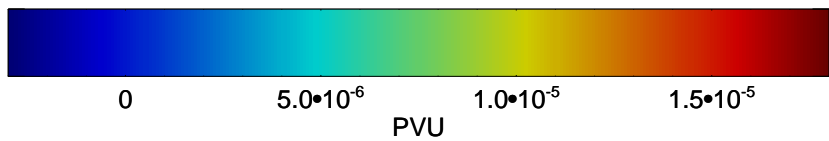

13012418, 90 hour forecast for 355K EPV

355K Montgomery Streamfunction, white
EPV Tropopause (2 PVU) Position
Range ring of 6000 km -- 19 hours GH round trip