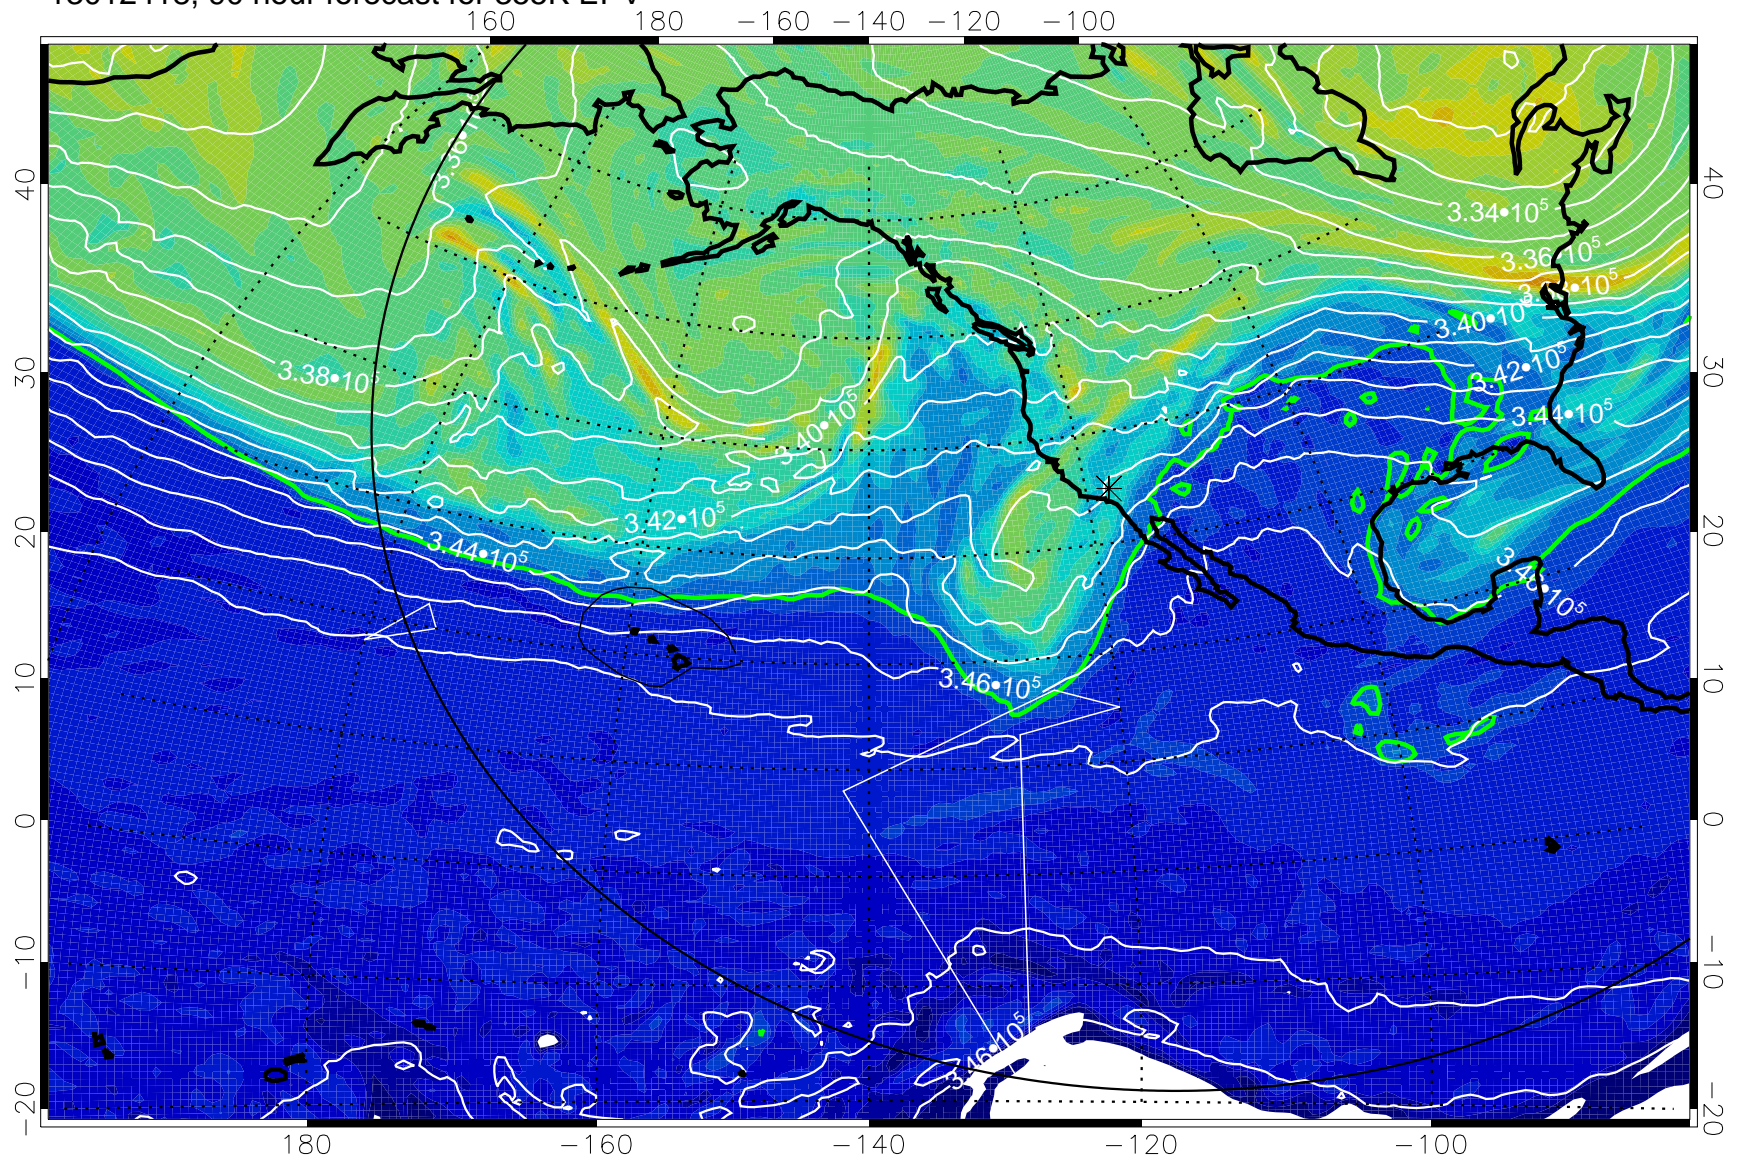

13012400, 72 hour forecast for 355K EPV

0 $5.0 \cdot 10^{-6}$ $1.0 \cdot 10^{-5}$ $1.5 \cdot 10^{-5}$
PVU

355K Montgomery Streamfunction, white
EPV Tropopause (2 PVU) Position
Range ring of 6000 km -- 19 hours GH round trip

13012406, 78 hour forecast for 355K EPV

355K Montgomery Streamfunction, white
EPV Tropopause (2 PVU) Position
Range ring of 6000 km -- 19 hours GH round trip

13012412, 84 hour forecast for 355K EPV

355K Montgomery Streamfunction, white
EPV Tropopause (2 PVU) Position
Range ring of 6000 km -- 19 hours GH round trip

13012418, 90 hour forecast for 355K EPV

355K Montgomery Streamfunction, white
EPV Tropopause (2 PVU) Position
Range ring of 6000 km -- 19 hours GH round trip

13012500, 96 hour forecast for 355K EPV

0 $5.0 \cdot 10^{-6}$ $1.0 \cdot 10^{-5}$ $1.5 \cdot 10^{-5}$
PVU

355K Montgomery Streamfunction, white
EPV Tropopause (2 PVU) Position
Range ring of 6000 km -- 19 hours GH round trip

13012506, 102 hour forecast for 355K EPV

160 180 -160 -140 -120 -100

0 5.0 x 10^-6 1.0 x 10^-5 1.5 x 10^-5
PVU