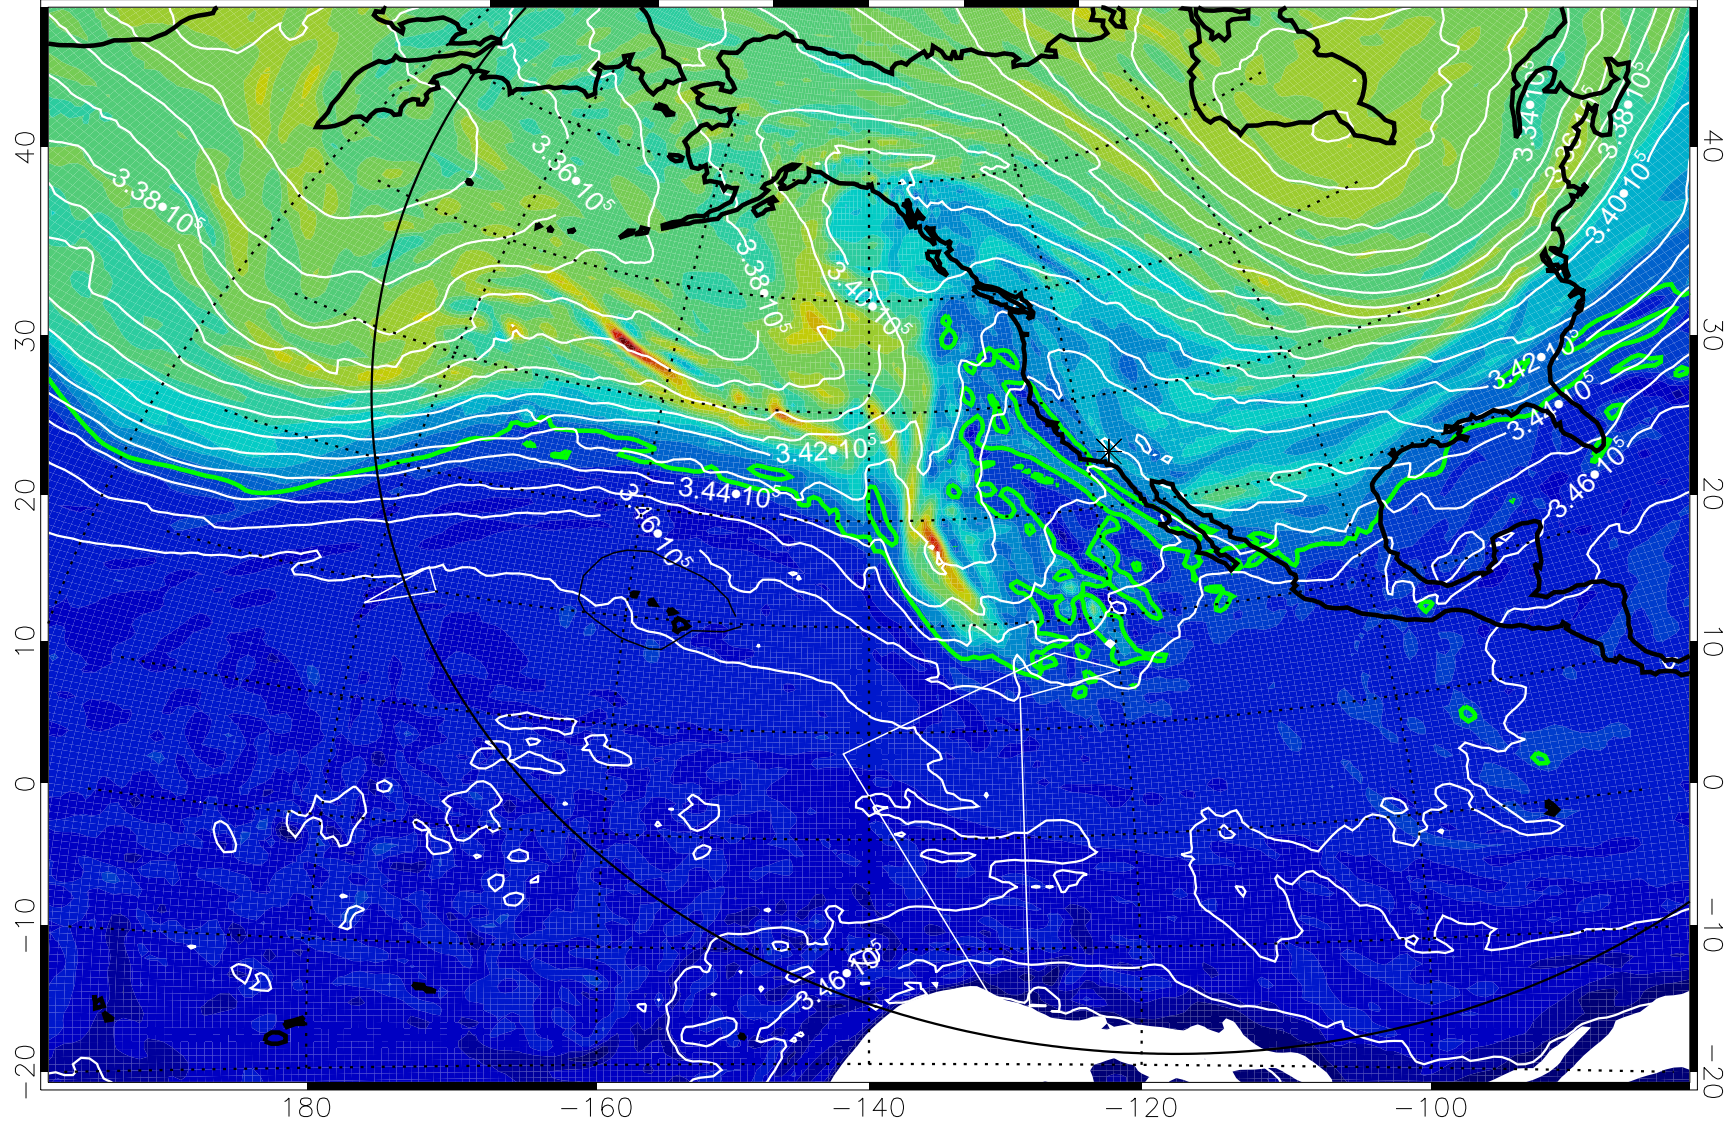

13012112, 12 hour forecast for 355K EPV

355K Montgomery Streamfunction, white
EPV Tropopause (2 PVU) Position
Range ring of 6000 km -- 19 hours GH round trip

13012118, 18 hour forecast for 355K EPV

355K Montgomery Streamfunction, white
EPV Tropopause (2 PVU) Position
Range ring of 6000 km -- 19 hours GH round trip

13012200, 24 hour forecast for 355K EPV

160 180 -160 -140 -120 -100

0 5.0 × 10⁻⁶ 1.0 × 10⁻⁵ 1.5 × 10⁻⁵
PVU

355K Montgomery Streamfunction, white
EPV Tropopause (2 PVU) Position
Range ring of 6000 km -- 19 hours GH round trip

13012206, 30 hour forecast for 355K EPV

160 180 -160 -140 -120 -100

355K Montgomery Streamfunction, white
EPV Tropopause (2 PVU) Position
Range ring of 6000 km -- 19 hours GH round trip

13012212, 36 hour forecast for 355K EPV

355K Montgomery Streamfunction, white
EPV Tropopause (2 PVU) Position
Range ring of 6000 km -- 19 hours GH round trip

13012300, 48 hour forecast for 355K EPV

355K Montgomery Streamfunction, white
EPV Tropopause (2 PVU) Position
Range ring of 6000 km -- 19 hours GH round trip