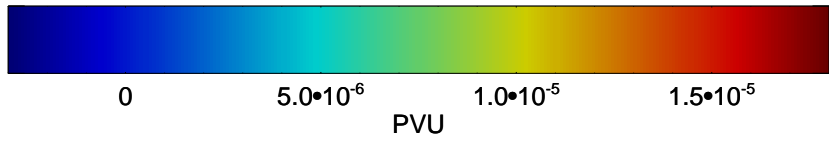

13012212, 48 hour forecast for 355K EPV

355K Montgomery Streamfunction, white
EPV Tropopause (2 PVU) Position
Range ring of 6000 km -- 19 hours GH round trip