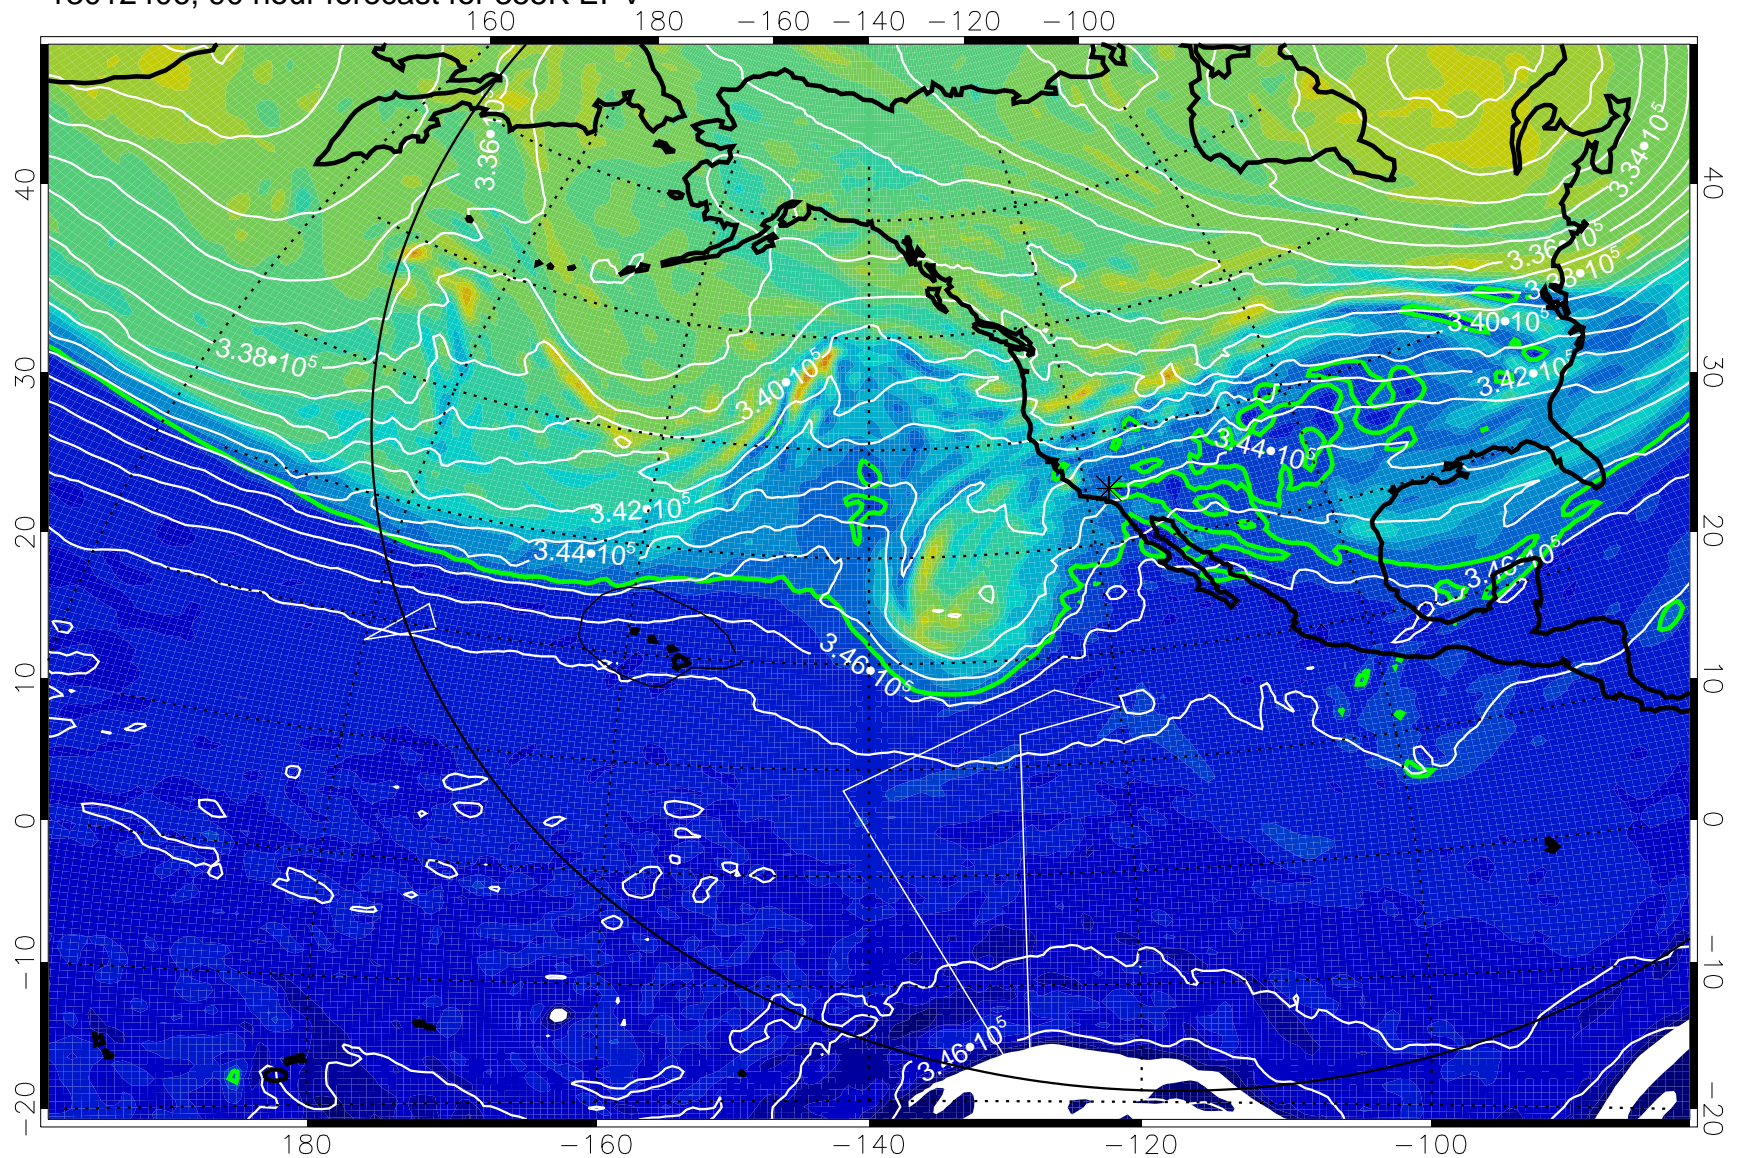

13012318, 78 hour forecast for 355K EPV

0       $5.0 \cdot 10^{-6}$        $1.0 \cdot 10^{-5}$        $1.5 \cdot 10^{-5}$   
PVU

355K Montgomery Streamfunction, white  
EPV Tropopause (2 PVU) Position  
Range ring of 6000 km -- 19 hours GH round trip

13012400, 84 hour forecast for 355K EPV

355K Montgomery Streamfunction, white  
EPV Tropopause (2 PVU) Position  
Range ring of 6000 km -- 19 hours GH round trip

13012406, 90 hour forecast for 355K EPV

355K Montgomery Streamfunction, white  
EPV Tropopause (2 PVU) Position  
Range ring of 6000 km -- 19 hours GH round trip

13012412, 96 hour forecast for 355K EPV

160 180 -160 -140 -120 -100

355K Montgomery Streamfunction, white  
EPV Tropopause (2 PVU) Position  
Range ring of 6000 km -- 19 hours GH round trip

13012418, 102 hour forecast for 355K EPV