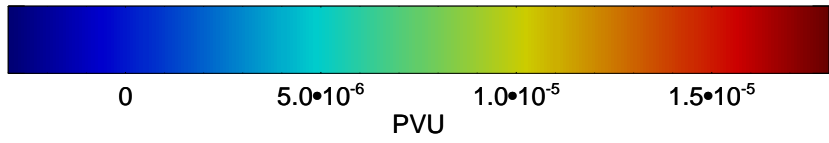

13012412, 96 hour forecast for 355K EPV

160 180 -160 -140 -120 -100

355K Montgomery Streamfunction, white
EPV Tropopause (2 PVU) Position
Range ring of 6000 km -- 19 hours GH round trip