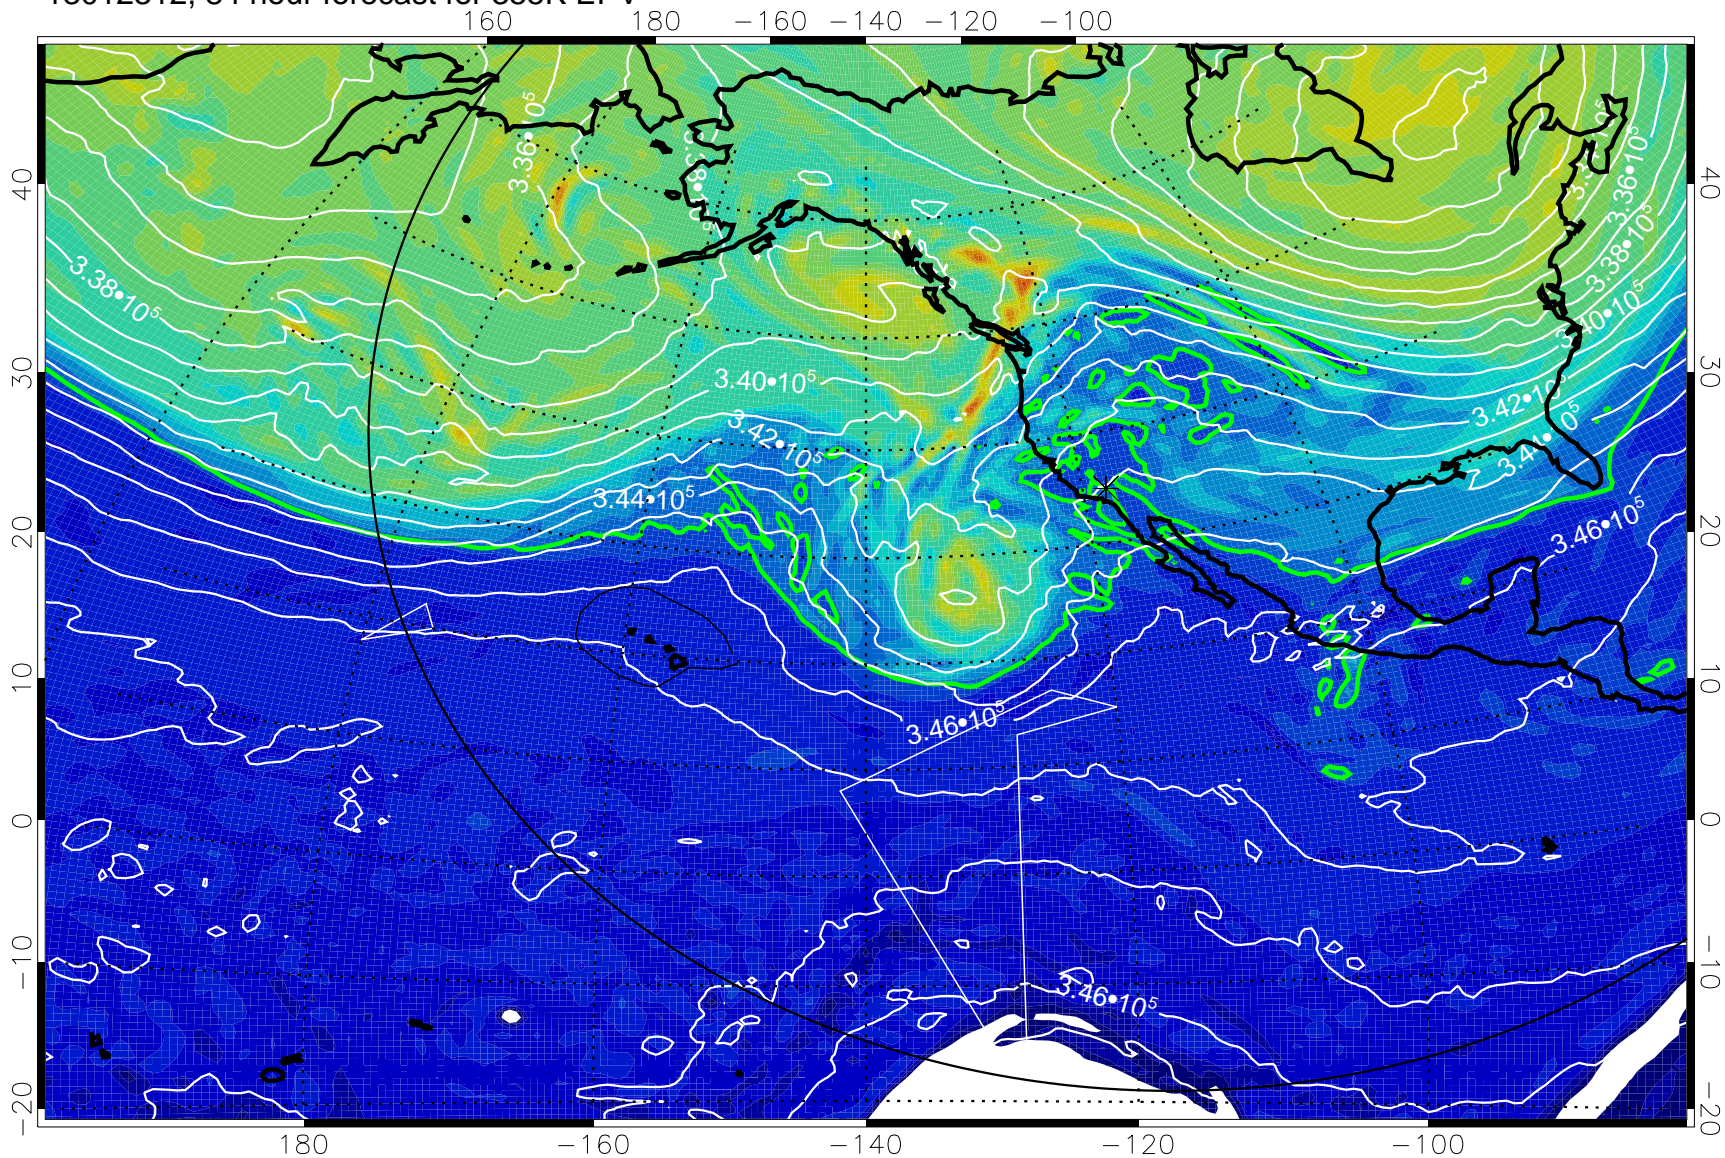

355K Montgomery Streamfunction, white
EPV Tropopause (2 PVU) Position
Range ring of 6000 km -- 19 hours GH round trip

13012212, 60 hour forecast for 355K EPV

355K Montgomery Streamfunction, white
EPV Tropopause (2 PVU) Position
Range ring of 6000 km -- 19 hours GH round trip

13012218, 66 hour forecast for 355K EPV

PVU

355K Montgomery Streamfunction, white
EPV Tropopause (2 PVU) Position
Range ring of 6000 km -- 19 hours GH round trip

13012300, 72 hour forecast for 355K EPV

355K Montgomery Streamfunction, white
EPV Tropopause (2 PVU) Position
Range ring of 6000 km -- 19 hours GH round trip

13012306, 78 hour forecast for 355K EPV

355K Montgomery Streamfunction, white
EPV Tropopause (2 PVU) Position
Range ring of 6000 km -- 19 hours GH round trip

13012312, 84 hour forecast for 355K EPV

0 $5.0 \cdot 10^{-6}$ $1.0 \cdot 10^{-5}$ $1.5 \cdot 10^{-5}$

PVU

355K Montgomery Streamfunction, white
EPV Tropopause (2 PVU) Position
Range ring of 6000 km -- 19 hours GH round trip

13012318, 90 hour forecast for 355K EPV

355K Montgomery Streamfunction, white
EPV Tropopause (2 PVU) Position
Range ring of 6000 km -- 19 hours GH round trip