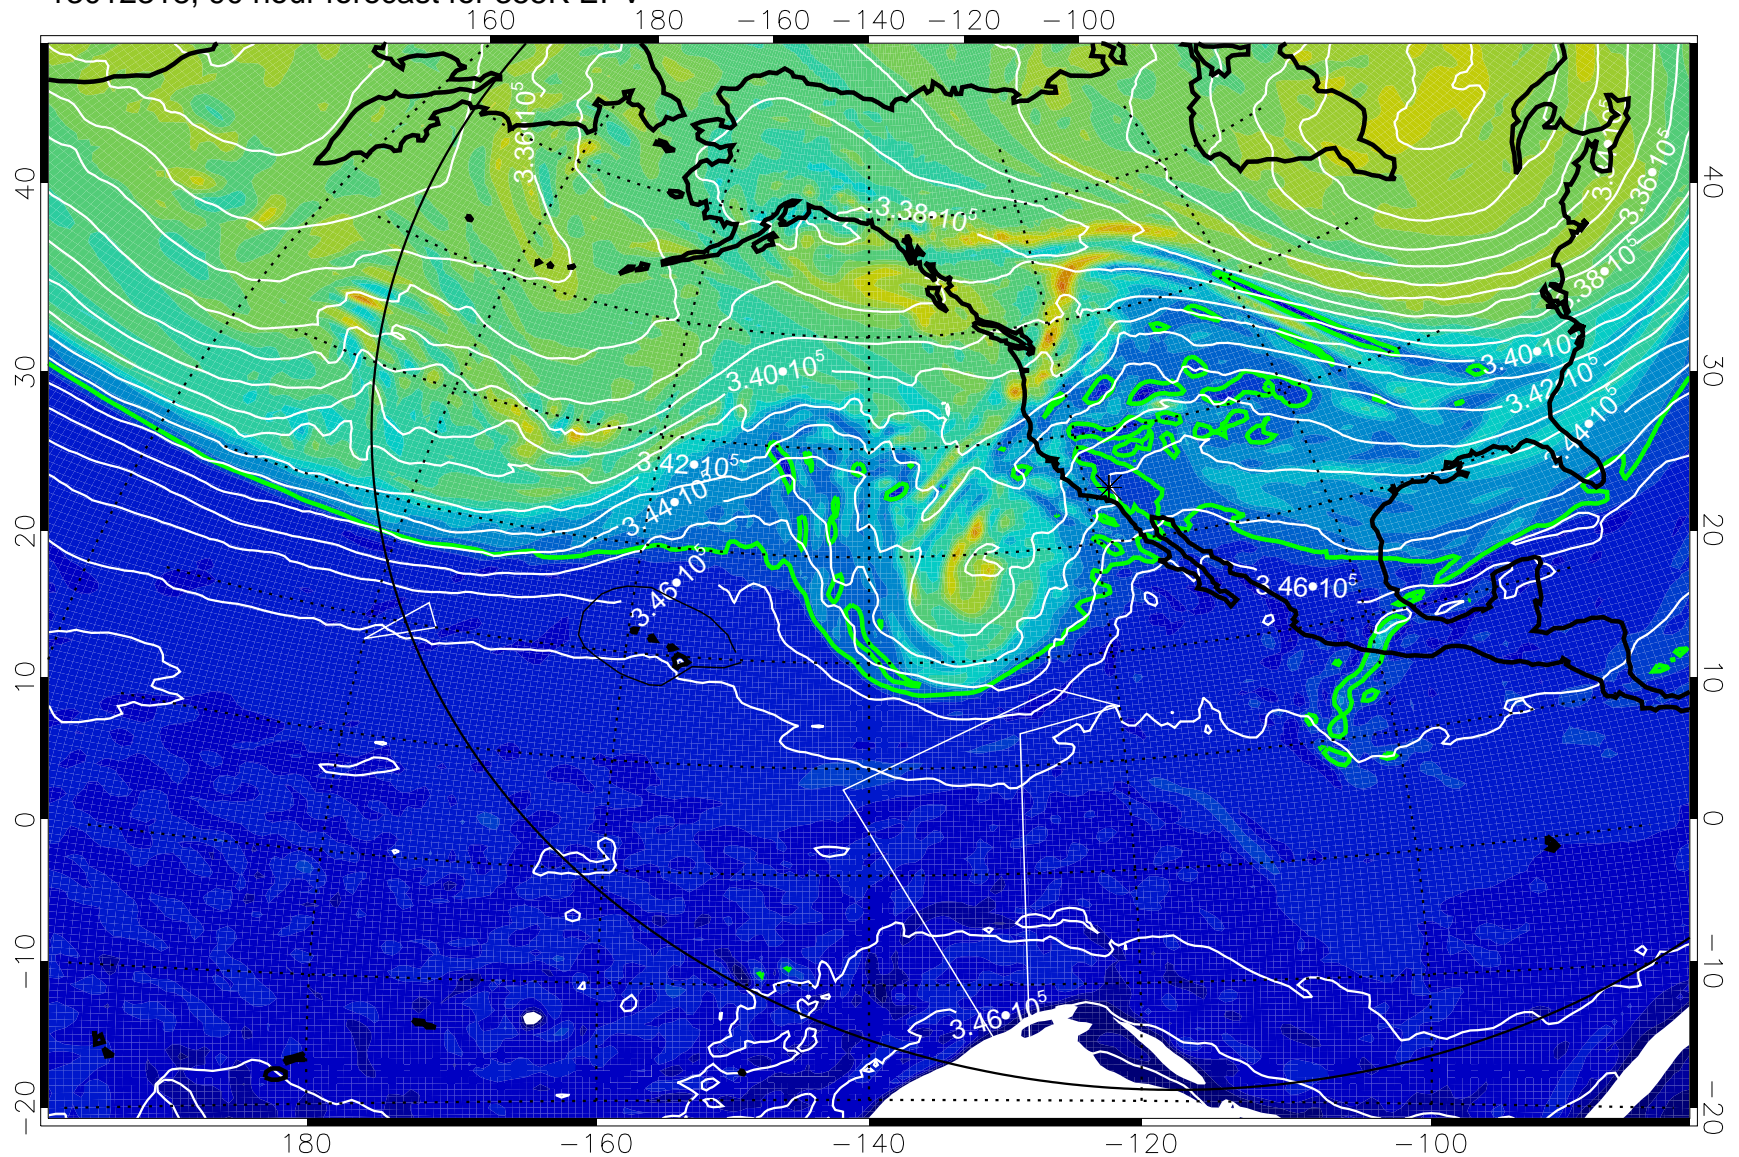

13012218, 66 hour forecast for 355K EPV

PVU

355K Montgomery Streamfunction, white
EPV Tropopause (2 PVU) Position
Range ring of 6000 km -- 19 hours GH round trip

13012300, 72 hour forecast for 355K EPV

355K Montgomery Streamfunction, white
EPV Tropopause (2 PVU) Position
Range ring of 6000 km -- 19 hours GH round trip

13012306, 78 hour forecast for 355K EPV

355K Montgomery Streamfunction, white
EPV Tropopause (2 PVU) Position
Range ring of 6000 km -- 19 hours GH round trip

13012312, 84 hour forecast for 355K EPV

0 $5.0 \cdot 10^{-6}$ $1.0 \cdot 10^{-5}$ $1.5 \cdot 10^{-5}$

PVU

355K Montgomery Streamfunction, white
EPV Tropopause (2 PVU) Position
Range ring of 6000 km -- 19 hours GH round trip

13012318, 90 hour forecast for 355K EPV

355K Montgomery Streamfunction, white
EPV Tropopause (2 PVU) Position
Range ring of 6000 km -- 19 hours GH round trip

13012400, 96 hour forecast for 355K EPV

160 180 -160 -140 -120 -100

0 5.0•10⁻⁶ 1.0•10⁻⁵ 1.5•10⁻⁵
PVU

355K Montgomery Streamfunction, white
EPV Tropopause (2 PVU) Position
Range ring of 6000 km -- 19 hours GH round trip