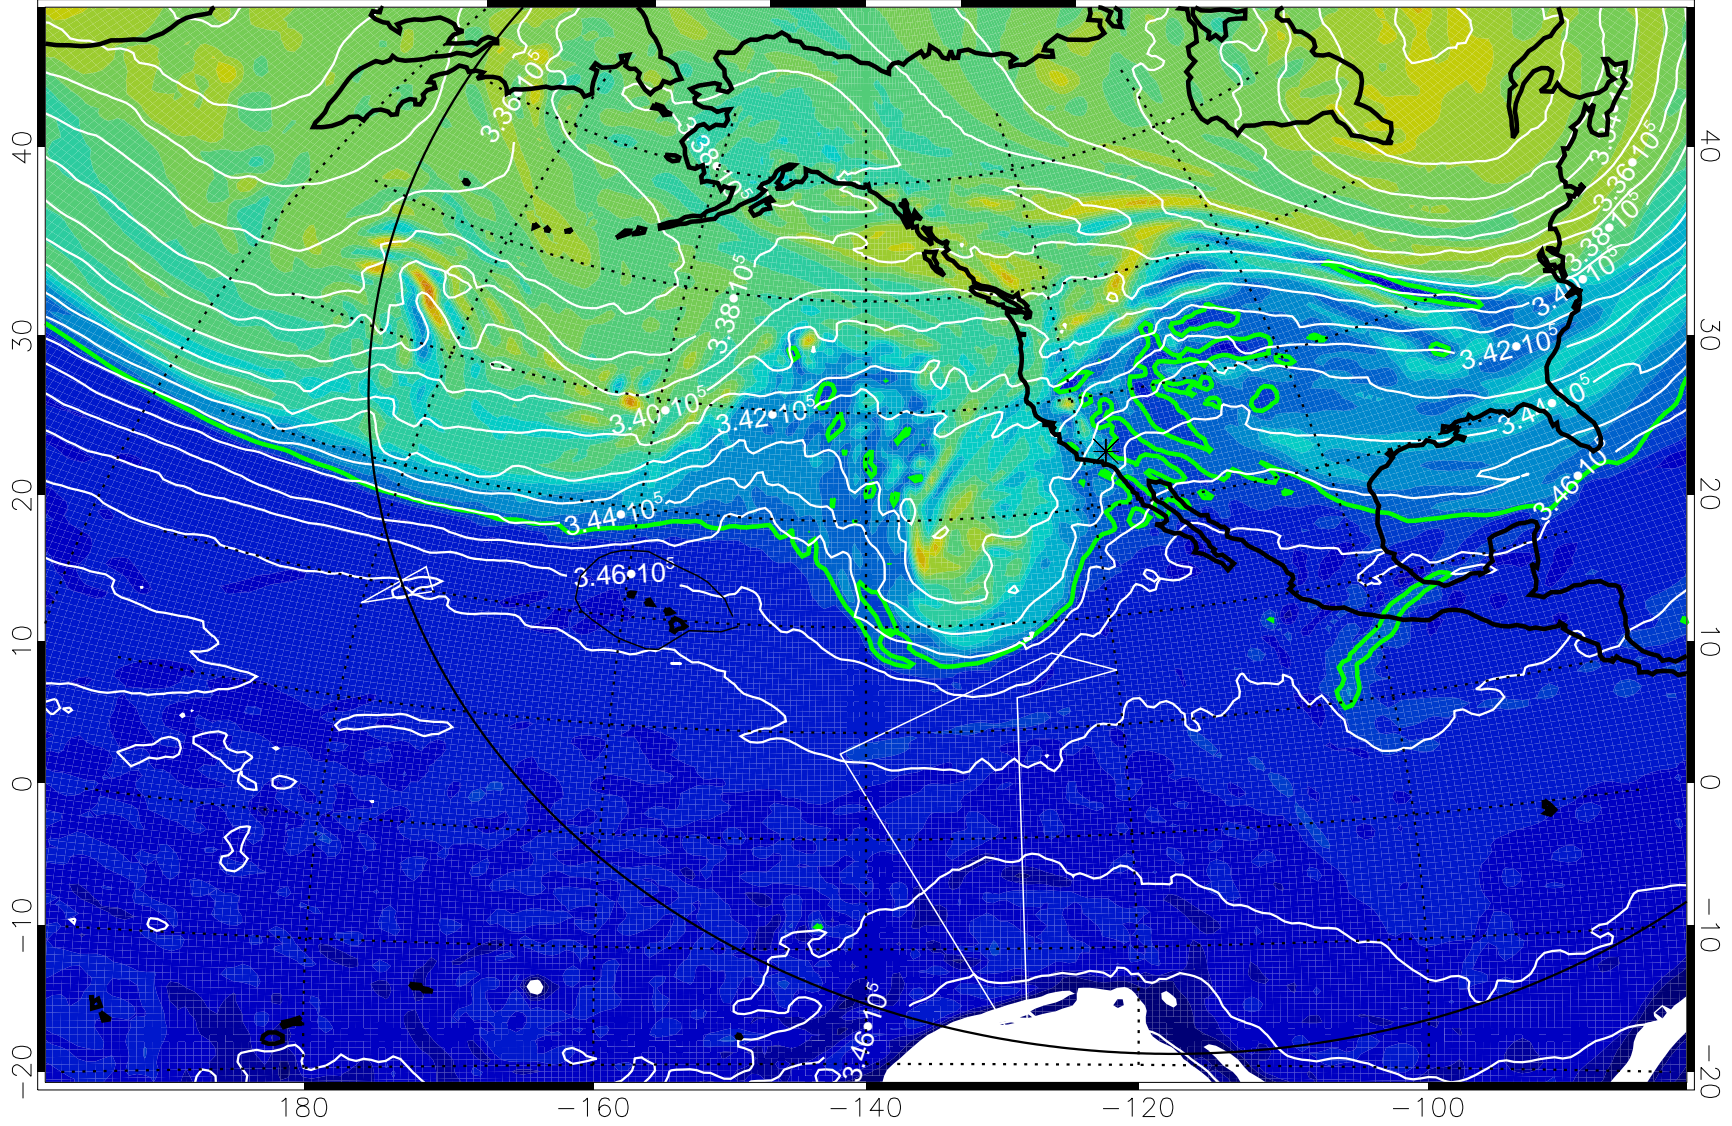

13012306, 78 hour forecast for 355K EPV

355K Montgomery Streamfunction, white
EPV Tropopause (2 PVU) Position
Range ring of 6000 km -- 19 hours GH round trip

13012312, 84 hour forecast for 355K EPV

0 $5.0 \cdot 10^{-6}$ $1.0 \cdot 10^{-5}$ $1.5 \cdot 10^{-5}$

PVU

355K Montgomery Streamfunction, white
EPV Tropopause (2 PVU) Position
Range ring of 6000 km -- 19 hours GH round trip

13012318, 90 hour forecast for 355K EPV

355K Montgomery Streamfunction, white
EPV Tropopause (2 PVU) Position
Range ring of 6000 km -- 19 hours GH round trip

13012400, 96 hour forecast for 355K EPV

160 180 -160 -140 -120 -100

0 5.0•10⁻⁶ 1.0•10⁻⁵ 1.5•10⁻⁵
PVU

355K Montgomery Streamfunction, white
EPV Tropopause (2 PVU) Position
Range ring of 6000 km -- 19 hours GH round trip

13012406, 102 hour forecast for 355K EPV

355K Montgomery Streamfunction, white
EPV Tropopause (2 PVU) Position
Range ring of 6000 km -- 19 hours GH round trip

13012412, 108 hour forecast for 355K EPV

160 180 -160 -140 -120 -100