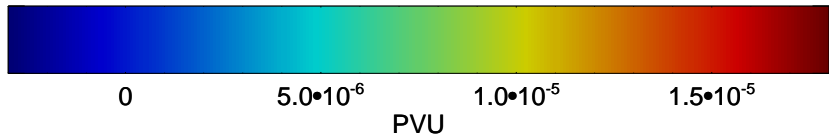

13012106, 30 hour forecast for 355K EPV

160 180 -160 -140 -120 -100

355K Montgomery Streamfunction, white
EPV Tropopause (2 PVU) Position
Range ring of 6000 km -- 19 hours GH round trip