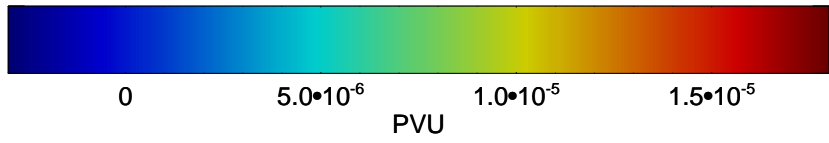

13012318, 90 hour forecast for 355K EPV

355K Montgomery Streamfunction, white
EPV Tropopause (2 PVU) Position
Range ring of 6000 km -- 19 hours GH round trip