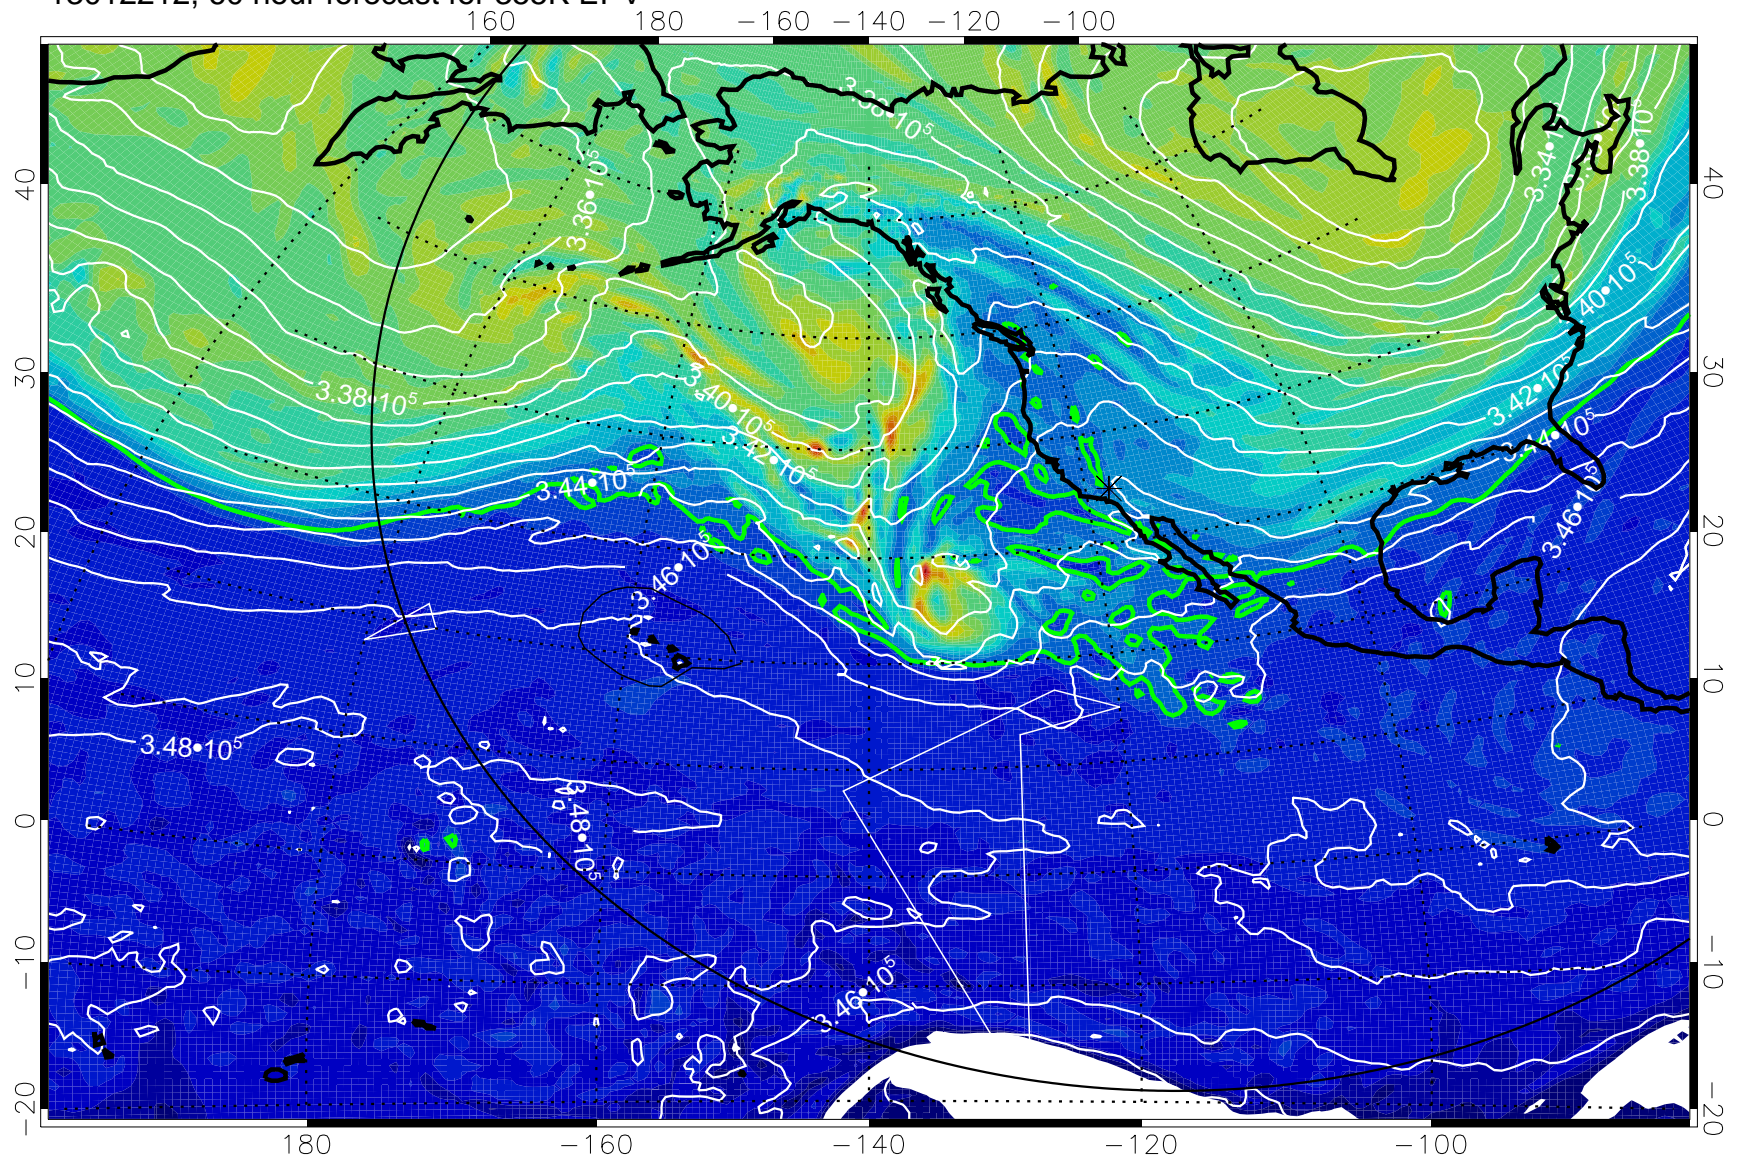

13012118, 42 hour forecast for 355K EPV

160 180 -160 -140 -120 -100

355K Montgomery Streamfunction, white
EPV Tropopause (2 PVU) Position
Range ring of 6000 km -- 19 hours GH round trip

13012200, 48 hour forecast for 355K EPV

160 180 -160 -140 -120 -100

0 5.0*10⁻⁶ 1.0*10⁻⁵ 1.5*10⁻⁵
PVU

355K Montgomery Streamfunction, white
EPV Tropopause (2 PVU) Position
Range ring of 6000 km -- 19 hours GH round trip

13012206, 54 hour forecast for 355K EPV

355K Montgomery Streamfunction, white
EPV Tropopause (2 PVU) Position
Range ring of 6000 km -- 19 hours GH round trip

13012212, 60 hour forecast for 355K EPV

355K Montgomery Streamfunction, white
EPV Tropopause (2 PVU) Position
Range ring of 6000 km -- 19 hours GH round trip

13012218, 66 hour forecast for 355K EPV

PVU

355K Montgomery Streamfunction, white
EPV Tropopause (2 PVU) Position
Range ring of 6000 km -- 19 hours GH round trip

13012300, 72 hour forecast for 355K EPV

355K Montgomery Streamfunction, white
EPV Tropopause (2 PVU) Position
Range ring of 6000 km -- 19 hours GH round trip