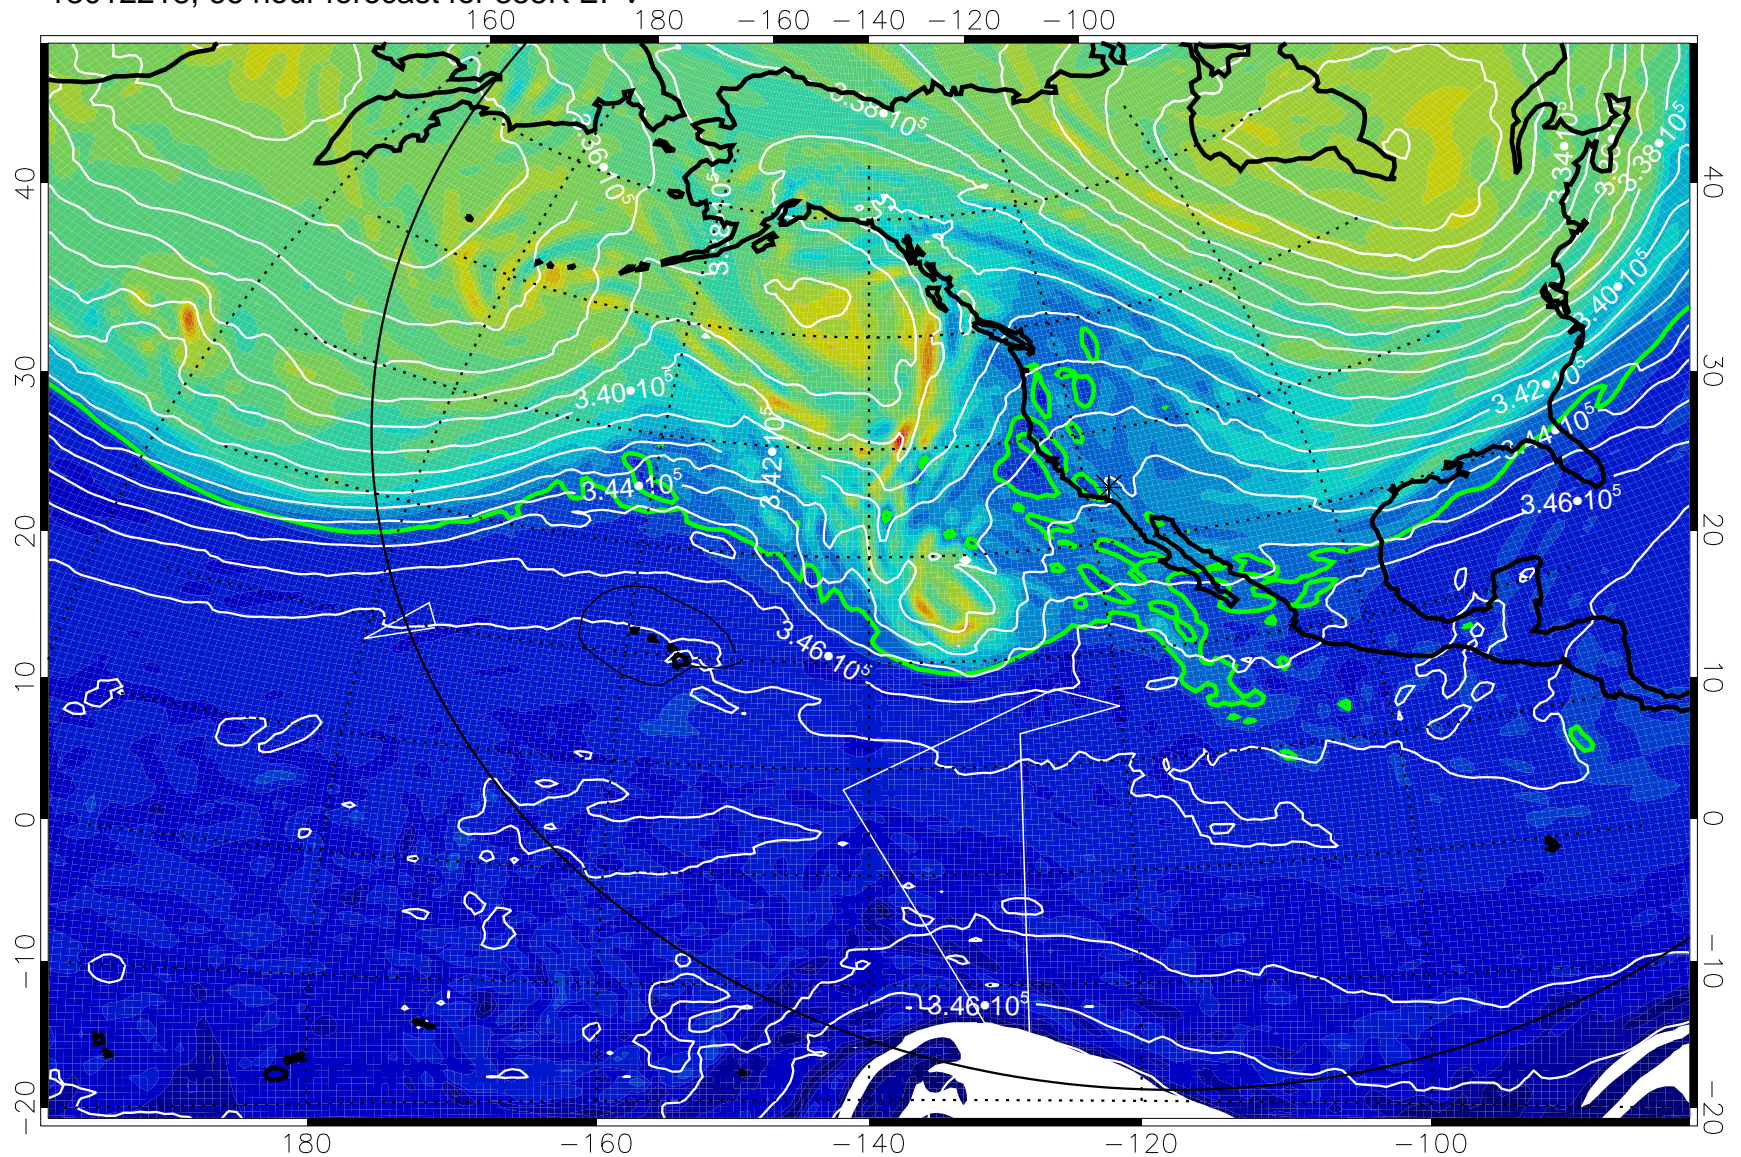

13012118, 42 hour forecast for 355K EPV

160 180 -160 -140 -120 -100

355K Montgomery Streamfunction, white
EPV Tropopause (2 PVU) Position
Range ring of 6000 km -- 19 hours GH round trip

13012200, 48 hour forecast for 355K EPV

160 180 -160 -140 -120 -100

0 5.0*10⁻⁶ 1.0*10⁻⁵ 1.5*10⁻⁵
PVU

355K Montgomery Streamfunction, white
EPV Tropopause (2 PVU) Position
Range ring of 6000 km -- 19 hours GH round trip

13012206, 54 hour forecast for 355K EPV

355K Montgomery Streamfunction, white
EPV Tropopause (2 PVU) Position
Range ring of 6000 km -- 19 hours GH round trip

13012212, 60 hour forecast for 355K EPV

355K Montgomery Streamfunction, white
EPV Tropopause (2 PVU) Position
Range ring of 6000 km -- 19 hours GH round trip

13012218, 66 hour forecast for 355K EPV

PVU

355K Montgomery Streamfunction, white
EPV Tropopause (2 PVU) Position
Range ring of 6000 km -- 19 hours GH round trip

13012300, 72 hour forecast for 355K EPV

355K Montgomery Streamfunction, white
EPV Tropopause (2 PVU) Position
Range ring of 6000 km -- 19 hours GH round trip