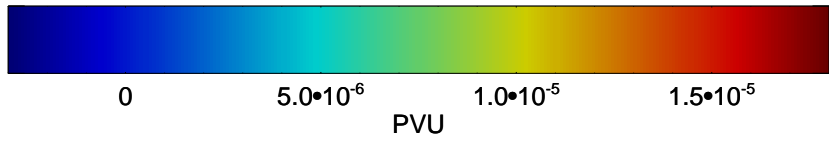

13012206, 54 hour forecast for 355K EPV

355K Montgomery Streamfunction, white
EPV Tropopause (2 PVU) Position
Range ring of 6000 km -- 19 hours GH round trip