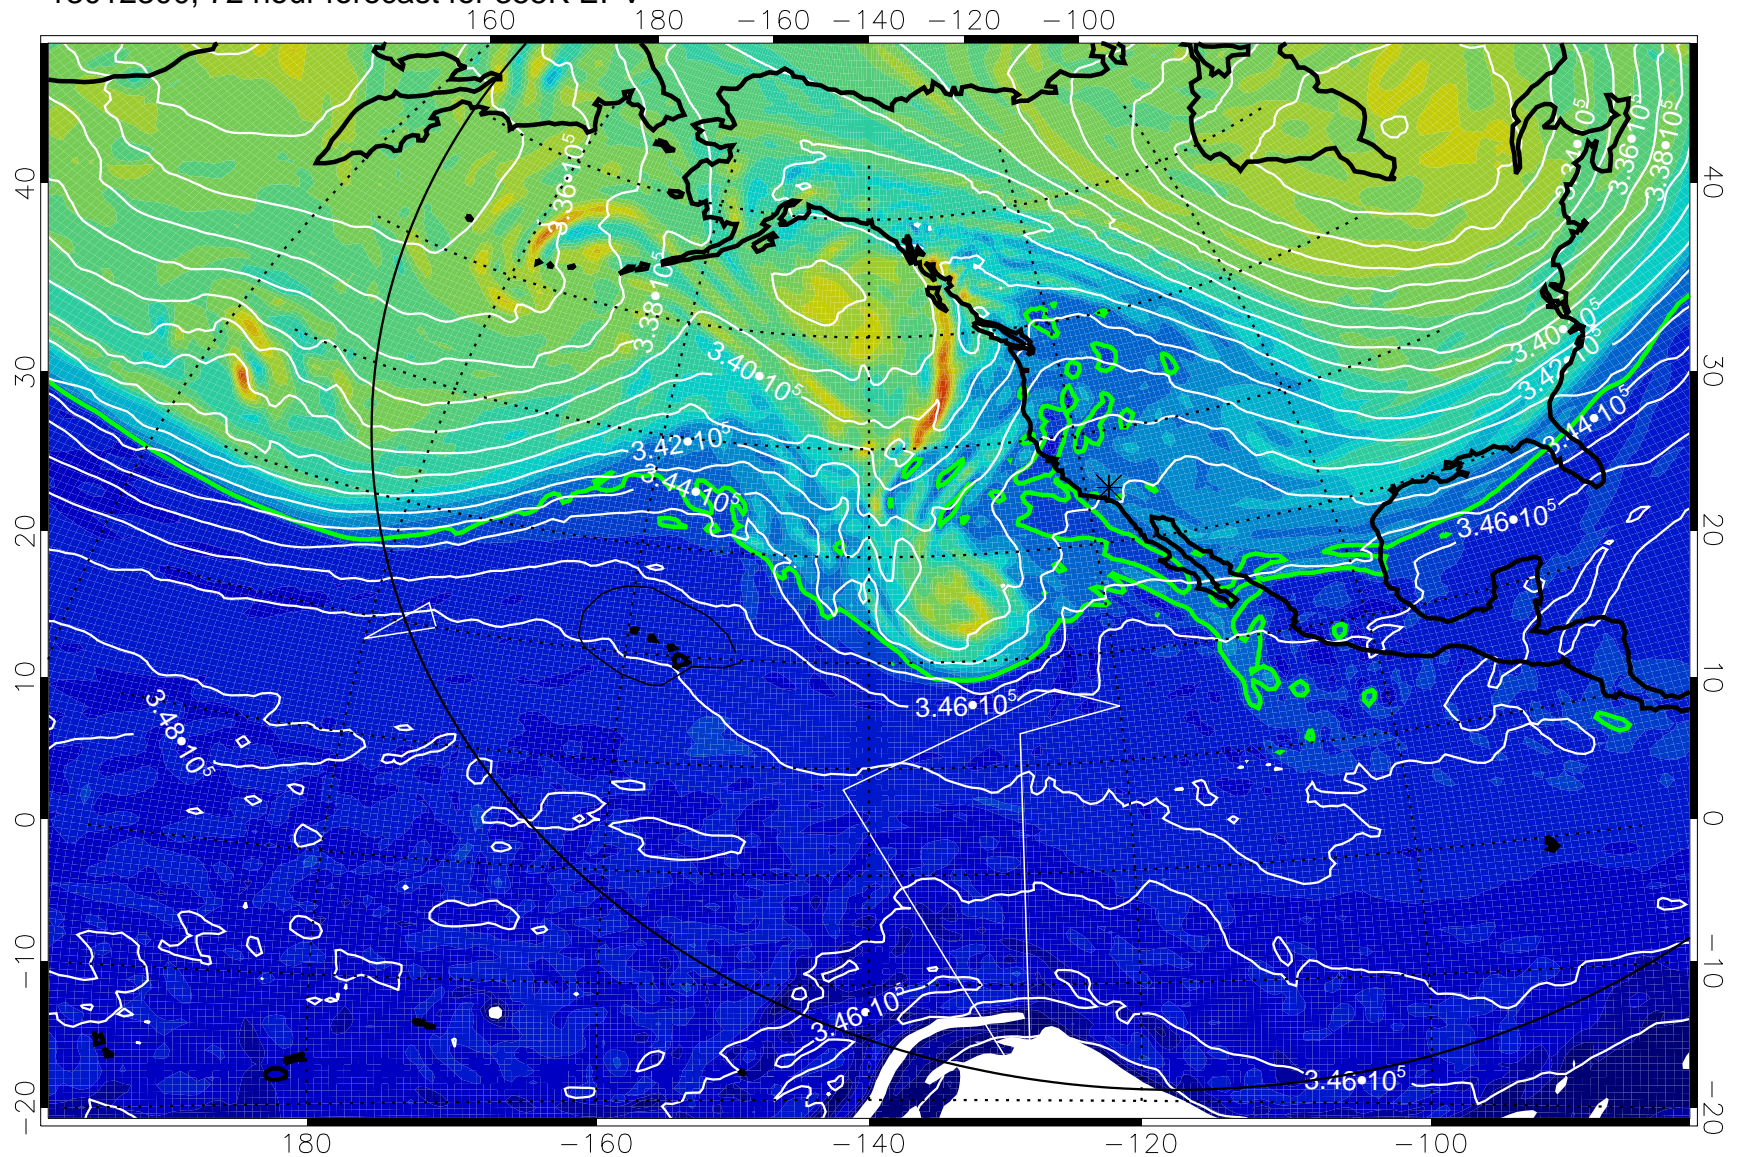

160 180 -160 -140 -120 -100

0 5.0*10⁻⁶ 1.0*10⁻⁵ 1.5*10⁻⁵
PVU

355K Montgomery Streamfunction, white
EPV Tropopause (2 PVU) Position
Range ring of 6000 km -- 19 hours GH round trip

13012206, 54 hour forecast for 355K EPV

355K Montgomery Streamfunction, white
EPV Tropopause (2 PVU) Position
Range ring of 6000 km -- 19 hours GH round trip

13012212, 60 hour forecast for 355K EPV

355K Montgomery Streamfunction, white
EPV Tropopause (2 PVU) Position
Range ring of 6000 km -- 19 hours GH round trip

13012218, 66 hour forecast for 355K EPV

PVU

355K Montgomery Streamfunction, white
EPV Tropopause (2 PVU) Position
Range ring of 6000 km -- 19 hours GH round trip

13012300, 72 hour forecast for 355K EPV

355K Montgomery Streamfunction, white
EPV Tropopause (2 PVU) Position
Range ring of 6000 km -- 19 hours GH round trip

13012306, 78 hour forecast for 355K EPV

355K Montgomery Streamfunction, white
EPV Tropopause (2 PVU) Position
Range ring of 6000 km -- 19 hours GH round trip

13012312, 84 hour forecast for 355K EPV

0 $5.0 \cdot 10^{-6}$ $1.0 \cdot 10^{-5}$ $1.5 \cdot 10^{-5}$