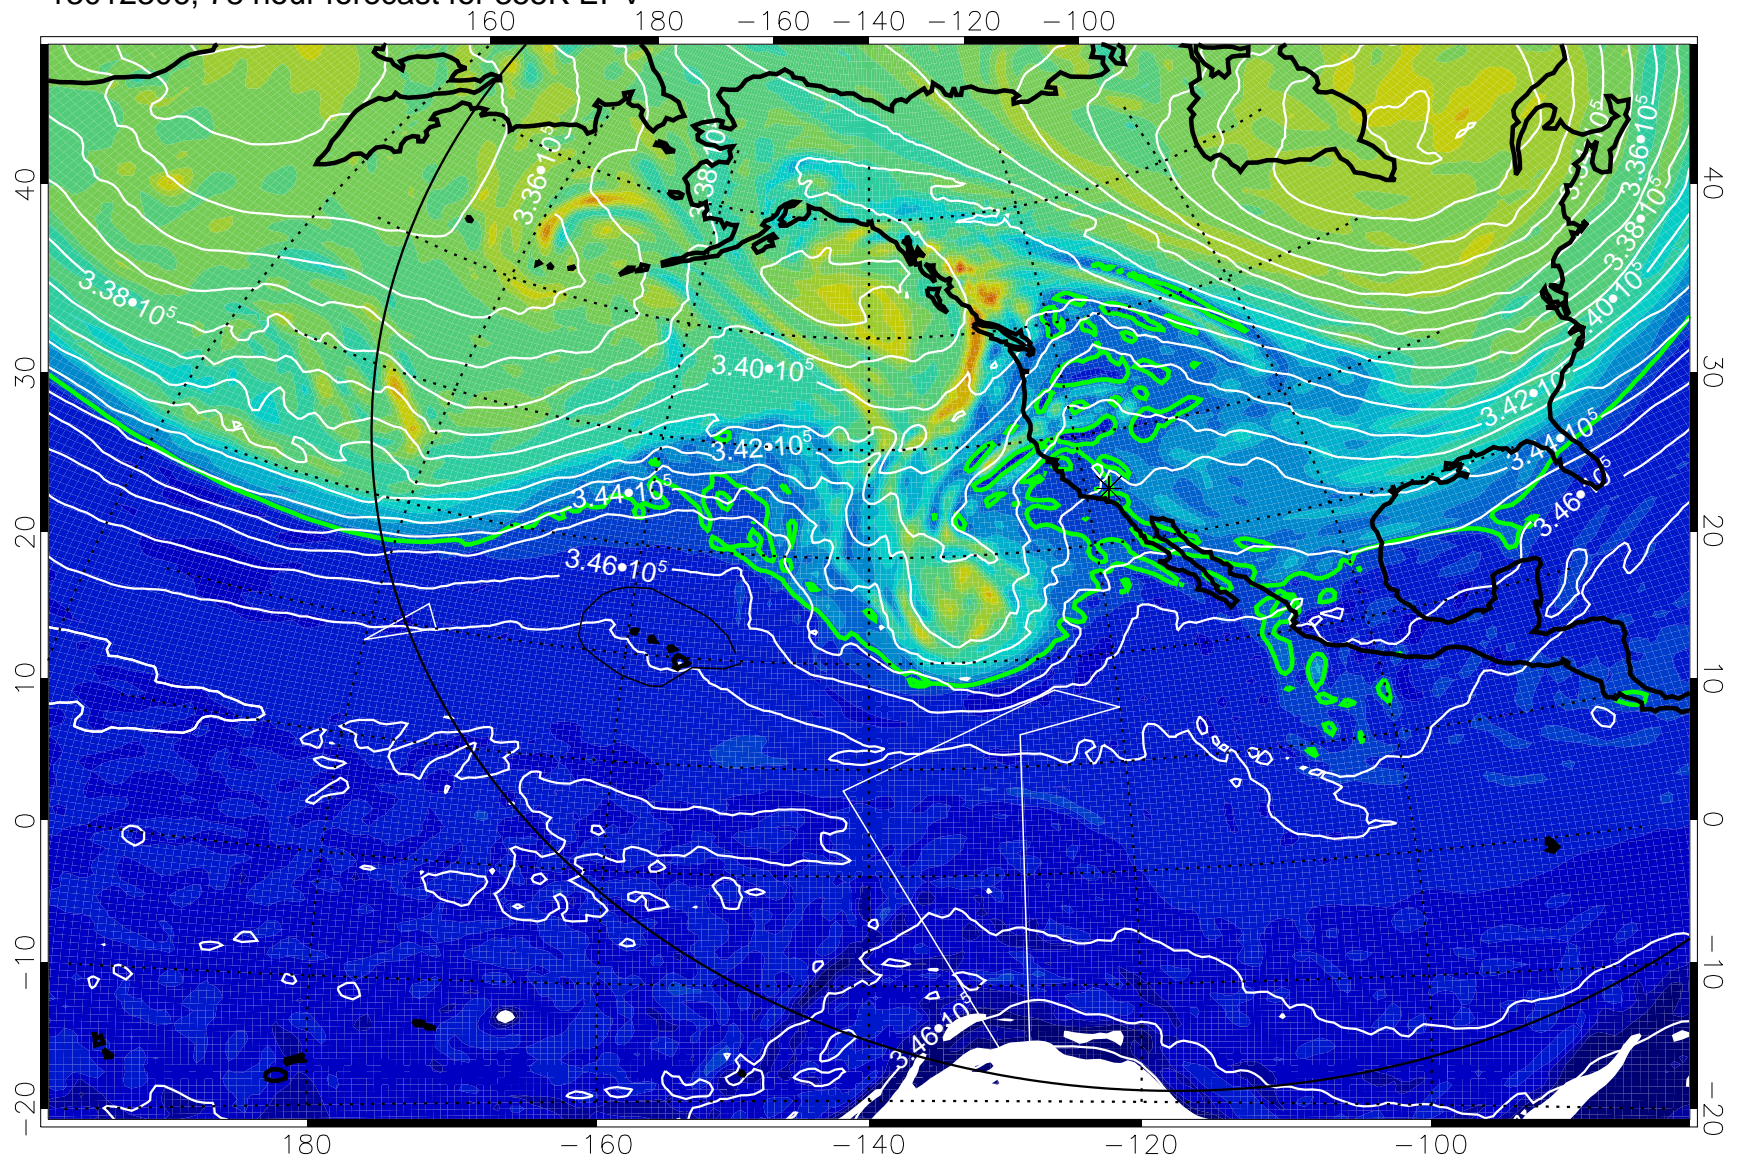

355K Montgomery Streamfunction, white
EPV Tropopause (2 PVU) Position
Range ring of 6000 km -- 19 hours GH round trip

13012212, 60 hour forecast for 355K EPV

355K Montgomery Streamfunction, white
EPV Tropopause (2 PVU) Position
Range ring of 6000 km -- 19 hours GH round trip

13012218, 66 hour forecast for 355K EPV

PVU

355K Montgomery Streamfunction, white
EPV Tropopause (2 PVU) Position
Range ring of 6000 km -- 19 hours GH round trip

13012300, 72 hour forecast for 355K EPV

355K Montgomery Streamfunction, white
EPV Tropopause (2 PVU) Position
Range ring of 6000 km -- 19 hours GH round trip

13012306, 78 hour forecast for 355K EPV

355K Montgomery Streamfunction, white
EPV Tropopause (2 PVU) Position
Range ring of 6000 km -- 19 hours GH round trip

13012312, 84 hour forecast for 355K EPV

0 $5.0 \cdot 10^{-6}$ $1.0 \cdot 10^{-5}$ $1.5 \cdot 10^{-5}$

PVU

355K Montgomery Streamfunction, white
EPV Tropopause (2 PVU) Position
Range ring of 6000 km -- 19 hours GH round trip

13012318, 90 hour forecast for 355K EPV

355K Montgomery Streamfunction, white
EPV Tropopause (2 PVU) Position
Range ring of 6000 km -- 19 hours GH round trip