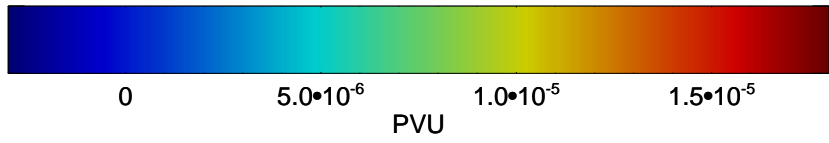

13012406, 114 hour forecast for 355K EPV

160 180 -160 -140 -120 -100

355K Montgomery Streamfunction, white
EPV Tropopause (2 PVU) Position
Range ring of 6000 km -- 19 hours GH round trip