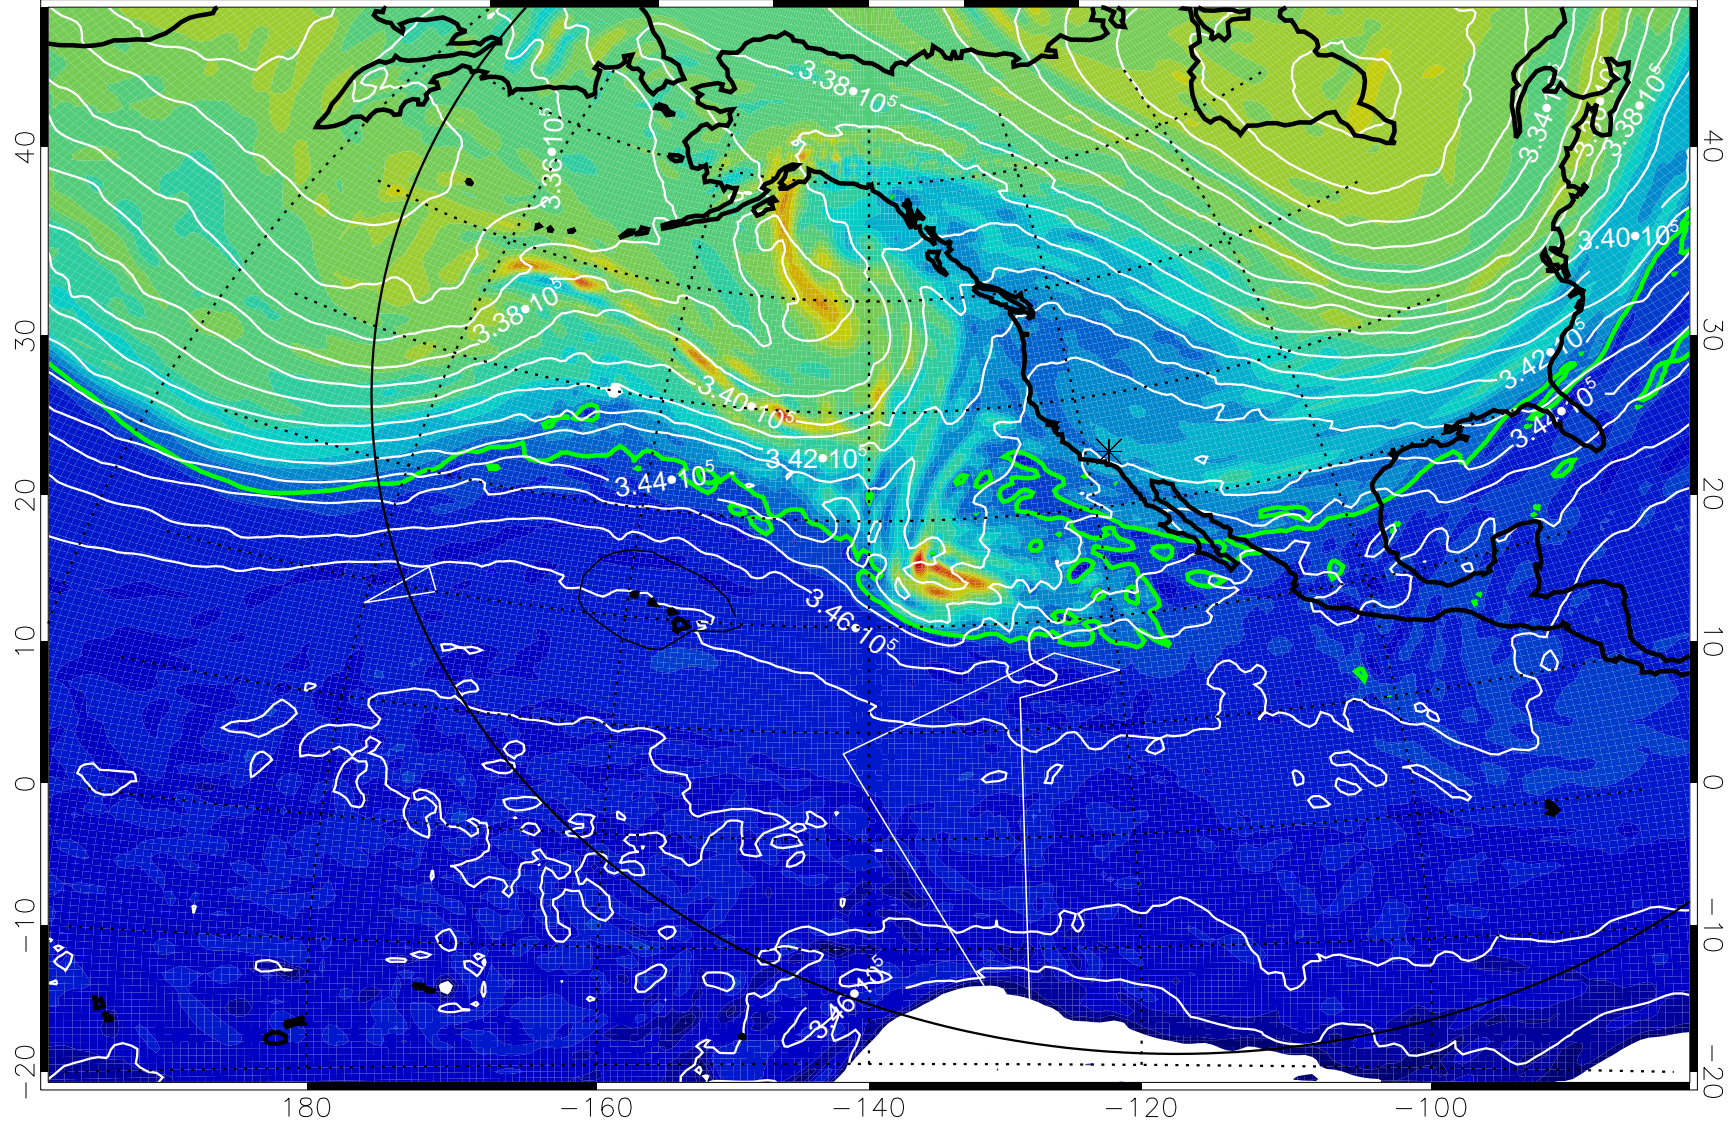

0 5.0*10⁻⁶ 1.0*10⁻⁵ 1.5*10⁻⁵
PVU

355K Montgomery Streamfunction, white
EPV Tropopause (2 PVU) Position
Range ring of 6000 km -- 19 hours GH round trip

13012118, 66 hour forecast for 355K EPV

355K Montgomery Streamfunction, white
EPV Tropopause (2 PVU) Position
Range ring of 6000 km -- 19 hours GH round trip

13012200, 72 hour forecast for 355K EPV

0 $5.0 \cdot 10^{-6}$ $1.0 \cdot 10^{-5}$ $1.5 \cdot 10^{-5}$
PVU

355K Montgomery Streamfunction, white
EPV Tropopause (2 PVU) Position
Range ring of 6000 km -- 19 hours GH round trip

13012206, 78 hour forecast for 355K EPV

160 180 -160 -140 -120 -100

0 5.0 × 10⁻⁶ 1.0 × 10⁻⁵ 1.5 × 10⁻⁵
PVU

355K Montgomery Streamfunction, white
EPV Tropopause (2 PVU) Position
Range ring of 6000 km -- 19 hours GH round trip

13012212, 84 hour forecast for 355K EPV

0 5.0 x 10⁻⁶ 1.0 x 10⁻⁵ 1.5 x 10⁻⁵
PVU

355K Montgomery Streamfunction, white
EPV Tropopause (2 PVU) Position
Range ring of 6000 km -- 19 hours GH round trip

13012218, 90 hour forecast for 355K EPV