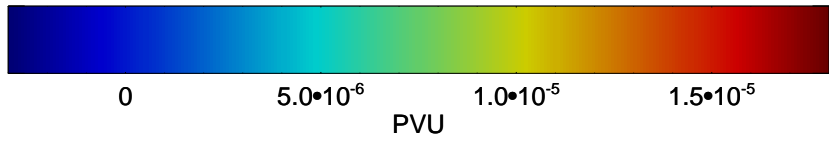

13012300, 96 hour forecast for 355K EPV

160 180 -160 -140 -120 -100

355K Montgomery Streamfunction, white
EPV Tropopause (2 PVU) Position
Range ring of 6000 km -- 19 hours GH round trip