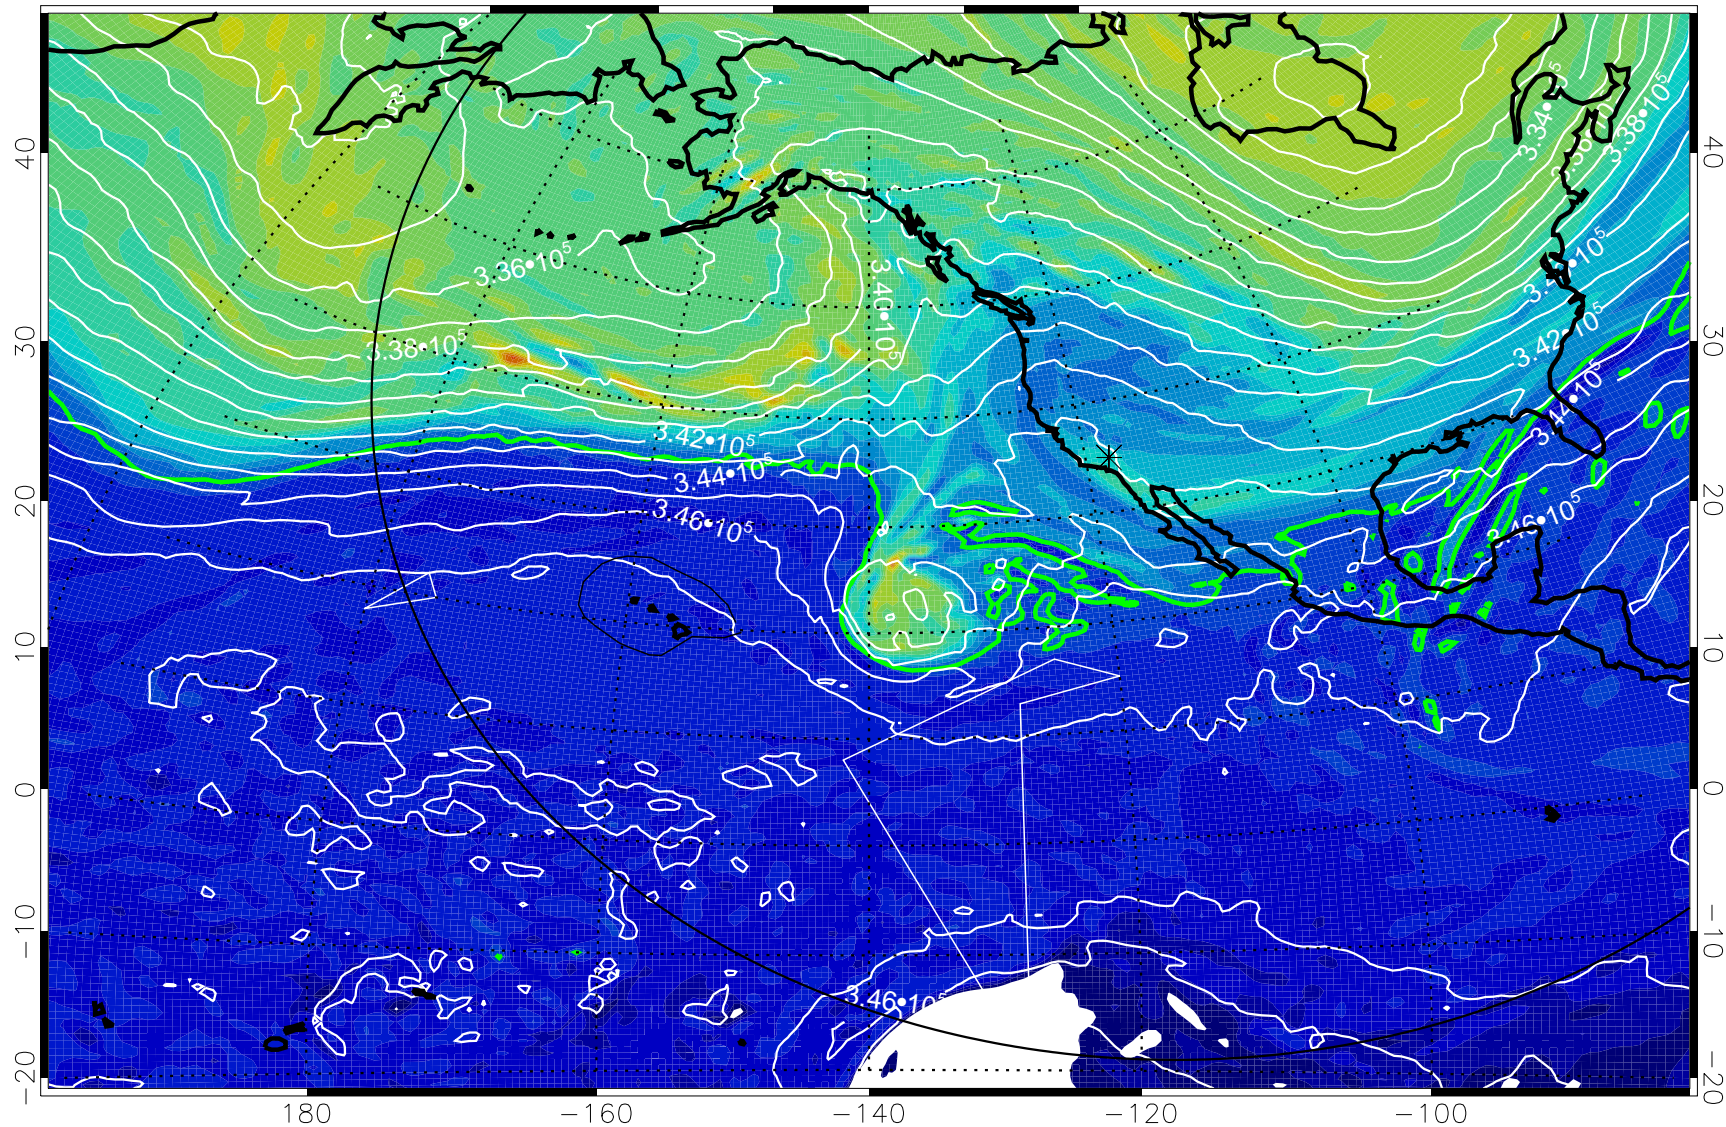

13012100, 84 hour forecast for 355K EPV

0 5.0e-6 1.0e-5 1.5e-5  
PVU

355K Montgomery Streamfunction, white  
EPV Tropopause (2 PVU) Position  
Range ring of 6000 km -- 19 hours GH round trip

13012106, 90 hour forecast for 355K EPV

355K Montgomery Streamfunction, white  
EPV Tropopause (2 PVU) Position  
Range ring of 6000 km -- 19 hours GH round trip

13012112, 96 hour forecast for 355K EPV

355K Montgomery Streamfunction, white  
EPV Tropopause (2 PVU) Position  
Range ring of 6000 km -- 19 hours GH round trip

13012118, 102 hour forecast for 355K EPV

160 180 -160 -140 -120 -100

0  $5.0 \times 10^{-6}$   $1.0 \times 10^{-5}$   $1.5 \times 10^{-5}$

PVU

355K Montgomery Streamfunction, white  
EPV Tropopause (2 PVU) Position  
Range ring of 6000 km -- 19 hours GH round trip

13012200, 108 hour forecast for 355K EPV

160 180 -160 -140 -120 -100

355K Montgomery Streamfunction, white  
EPV Tropopause (2 PVU) Position  
Range ring of 6000 km -- 19 hours GH round trip

13012206, 114 hour forecast for 355K EPV