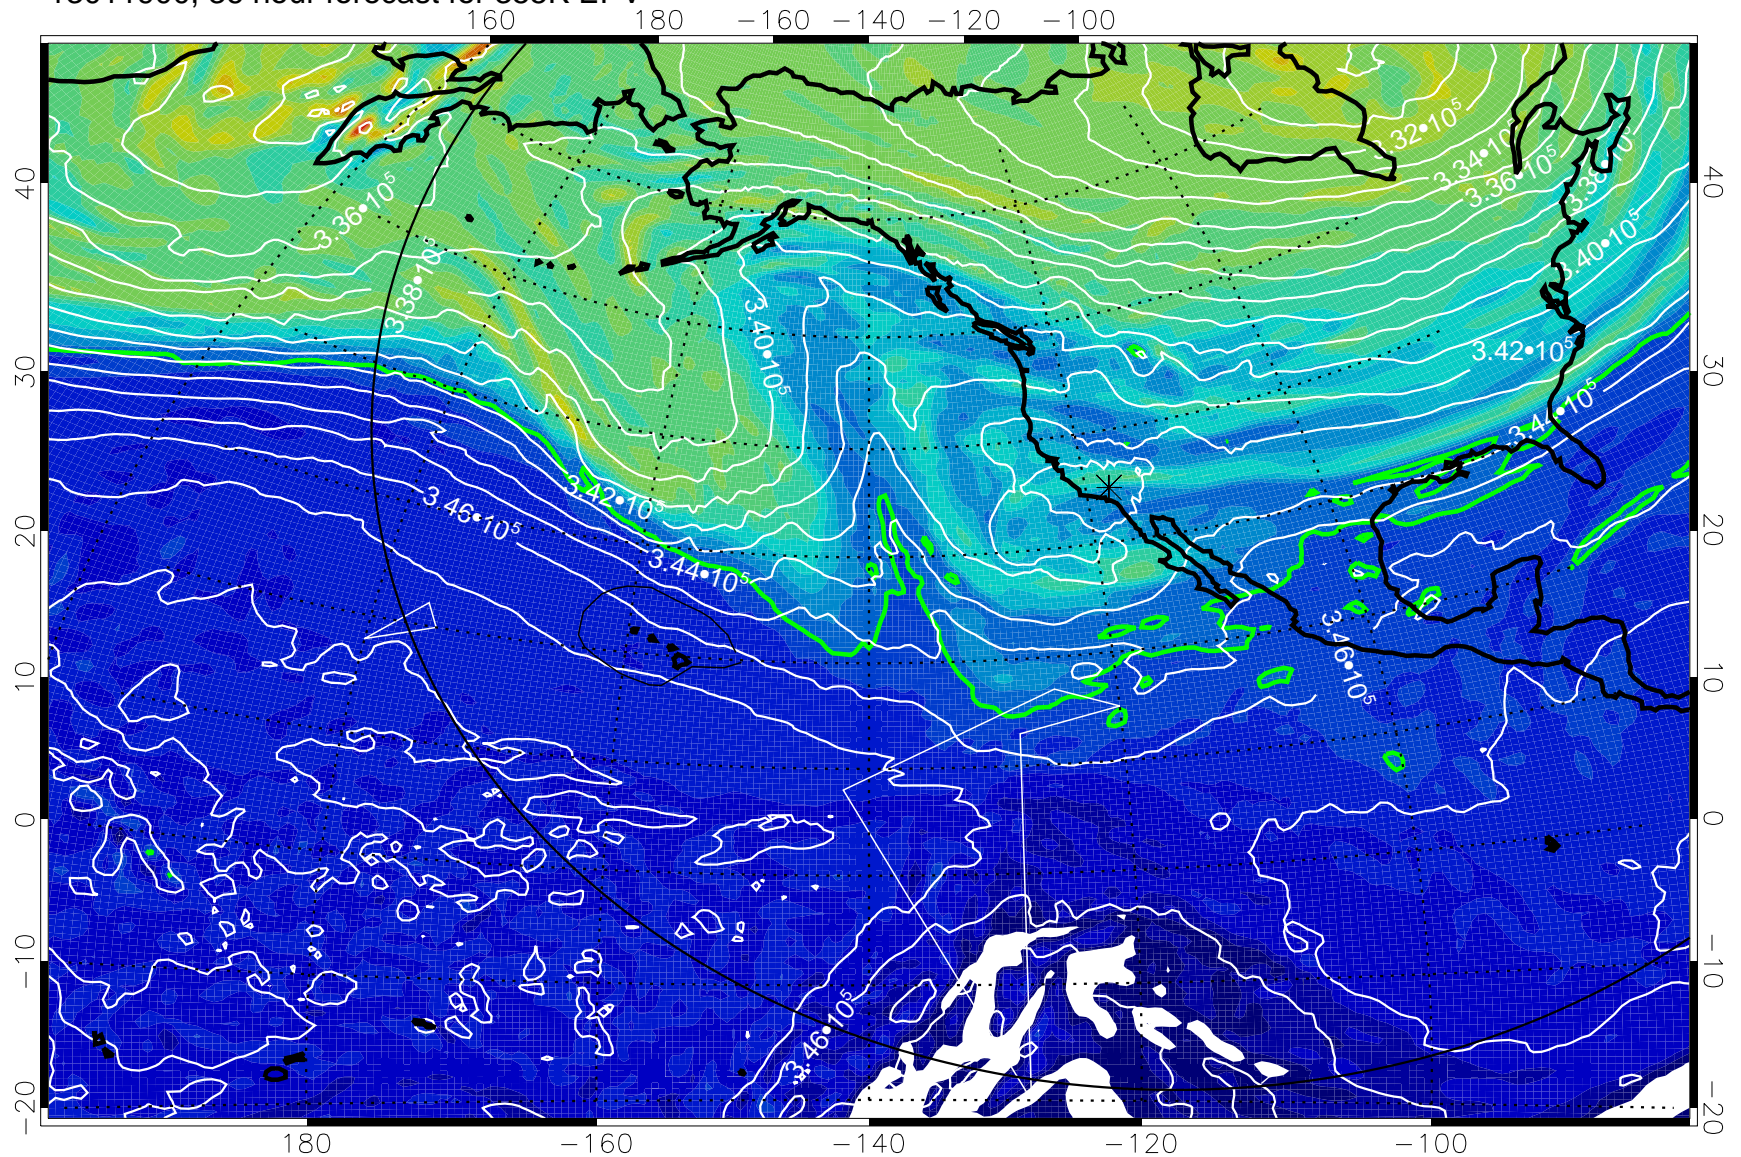

13011812, 24 hour forecast for 355K EPV

PVU

355K Montgomery Streamfunction, white  
EPV Tropopause (2 PVU) Position  
Range ring of 6000 km -- 19 hours GH round trip

13011818, 30 hour forecast for 355K EPV

0  $5.0 \times 10^{-6}$   $1.0 \times 10^{-5}$   $1.5 \times 10^{-5}$   
PVU

355K Montgomery Streamfunction, white  
EPV Tropopause (2 PVU) Position  
Range ring of 6000 km -- 19 hours GH round trip

13011900, 36 hour forecast for 355K EPV

355K Montgomery Streamfunction, white  
EPV Tropopause (2 PVU) Position  
Range ring of 6000 km -- 19 hours GH round trip

13011906, 42 hour forecast for 355K EPV

0  $5.0 \cdot 10^{-6}$   $1.0 \cdot 10^{-5}$   $1.5 \cdot 10^{-5}$   
PVU

355K Montgomery Streamfunction, white  
EPV Tropopause (2 PVU) Position  
Range ring of 6000 km -- 19 hours GH round trip

13011912, 48 hour forecast for 355K EPV

0  $5.0 \cdot 10^{-6}$   $1.0 \cdot 10^{-5}$   $1.5 \cdot 10^5$   
PVU