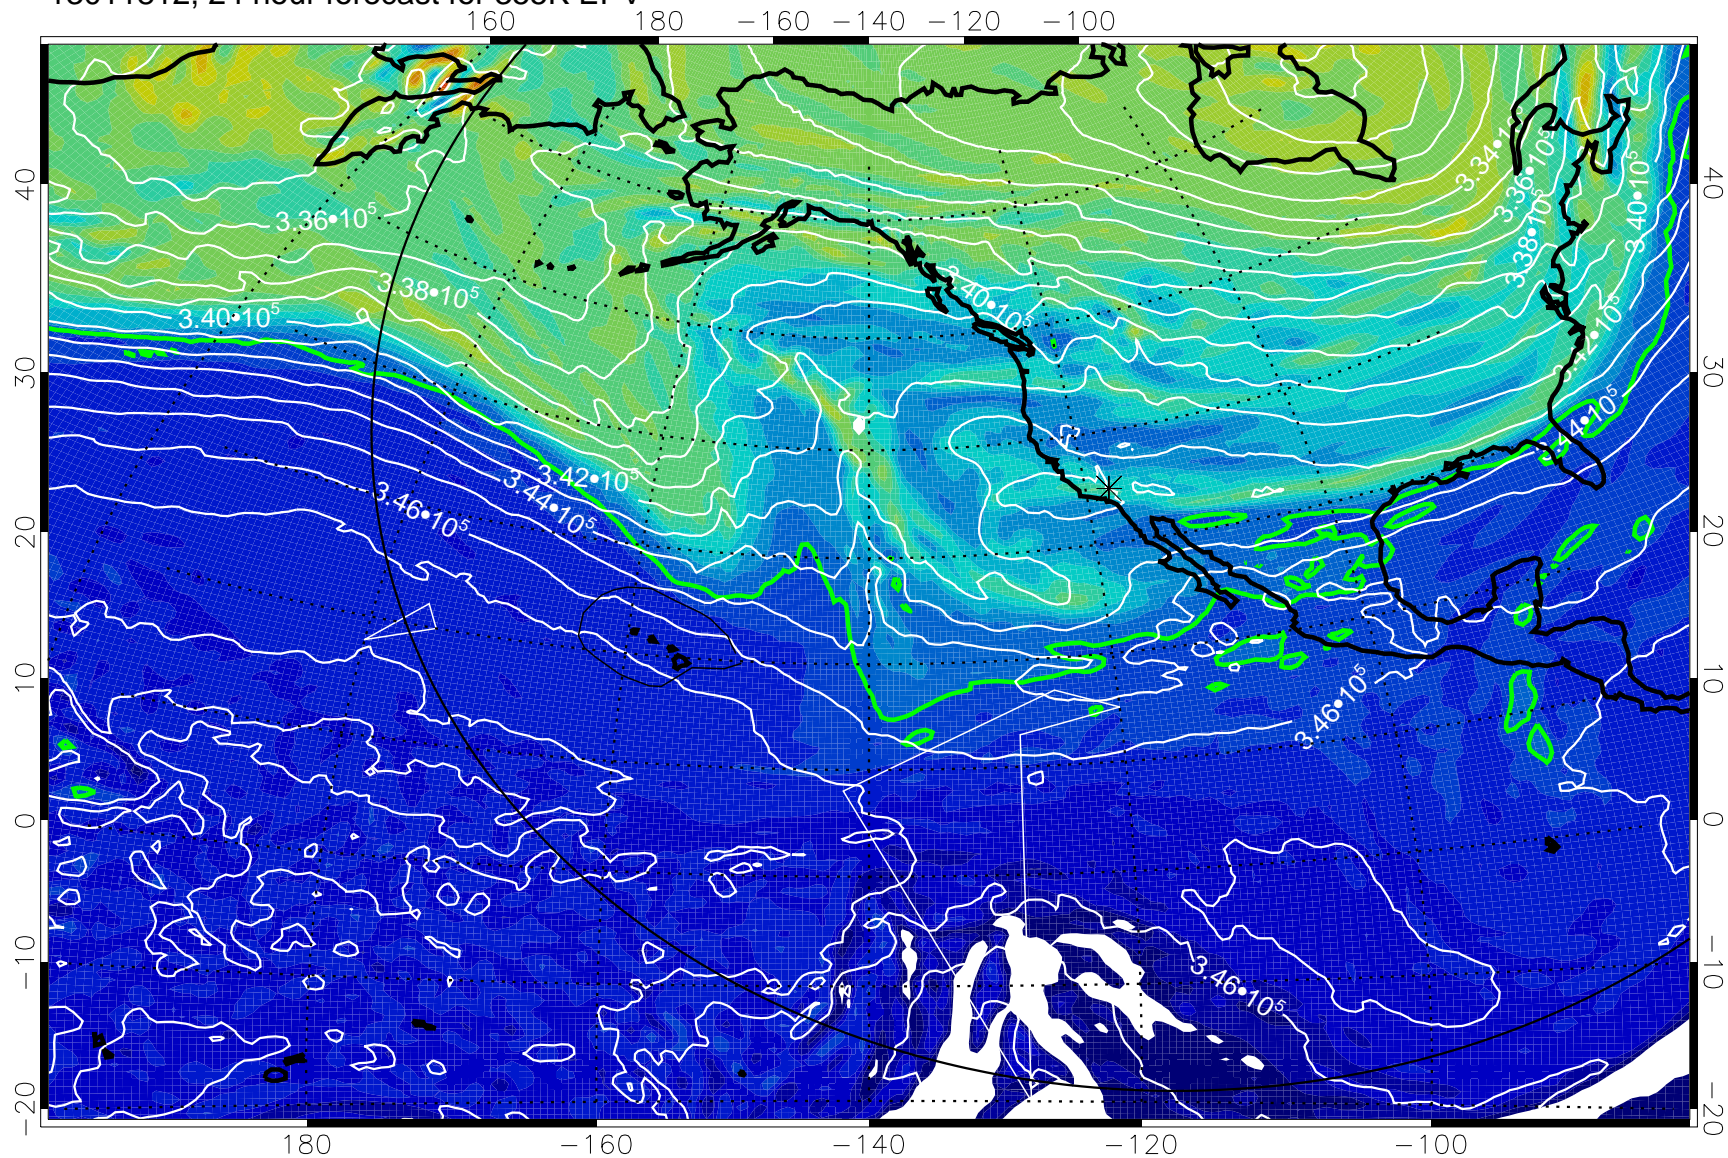

13011806, 18 hour forecast for 355K EPV

0  $5.0 \cdot 10^{-6}$   $1.0 \cdot 10^{-5}$   $1.5 \cdot 10^{-5}$   
PVU

355K Montgomery Streamfunction, white  
EPV Tropopause (2 PVU) Position  
Range ring of 6000 km -- 19 hours GH round trip

13011812, 24 hour forecast for 355K EPV

PVU

355K Montgomery Streamfunction, white  
EPV Tropopause (2 PVU) Position  
Range ring of 6000 km -- 19 hours GH round trip

13011818, 30 hour forecast for 355K EPV