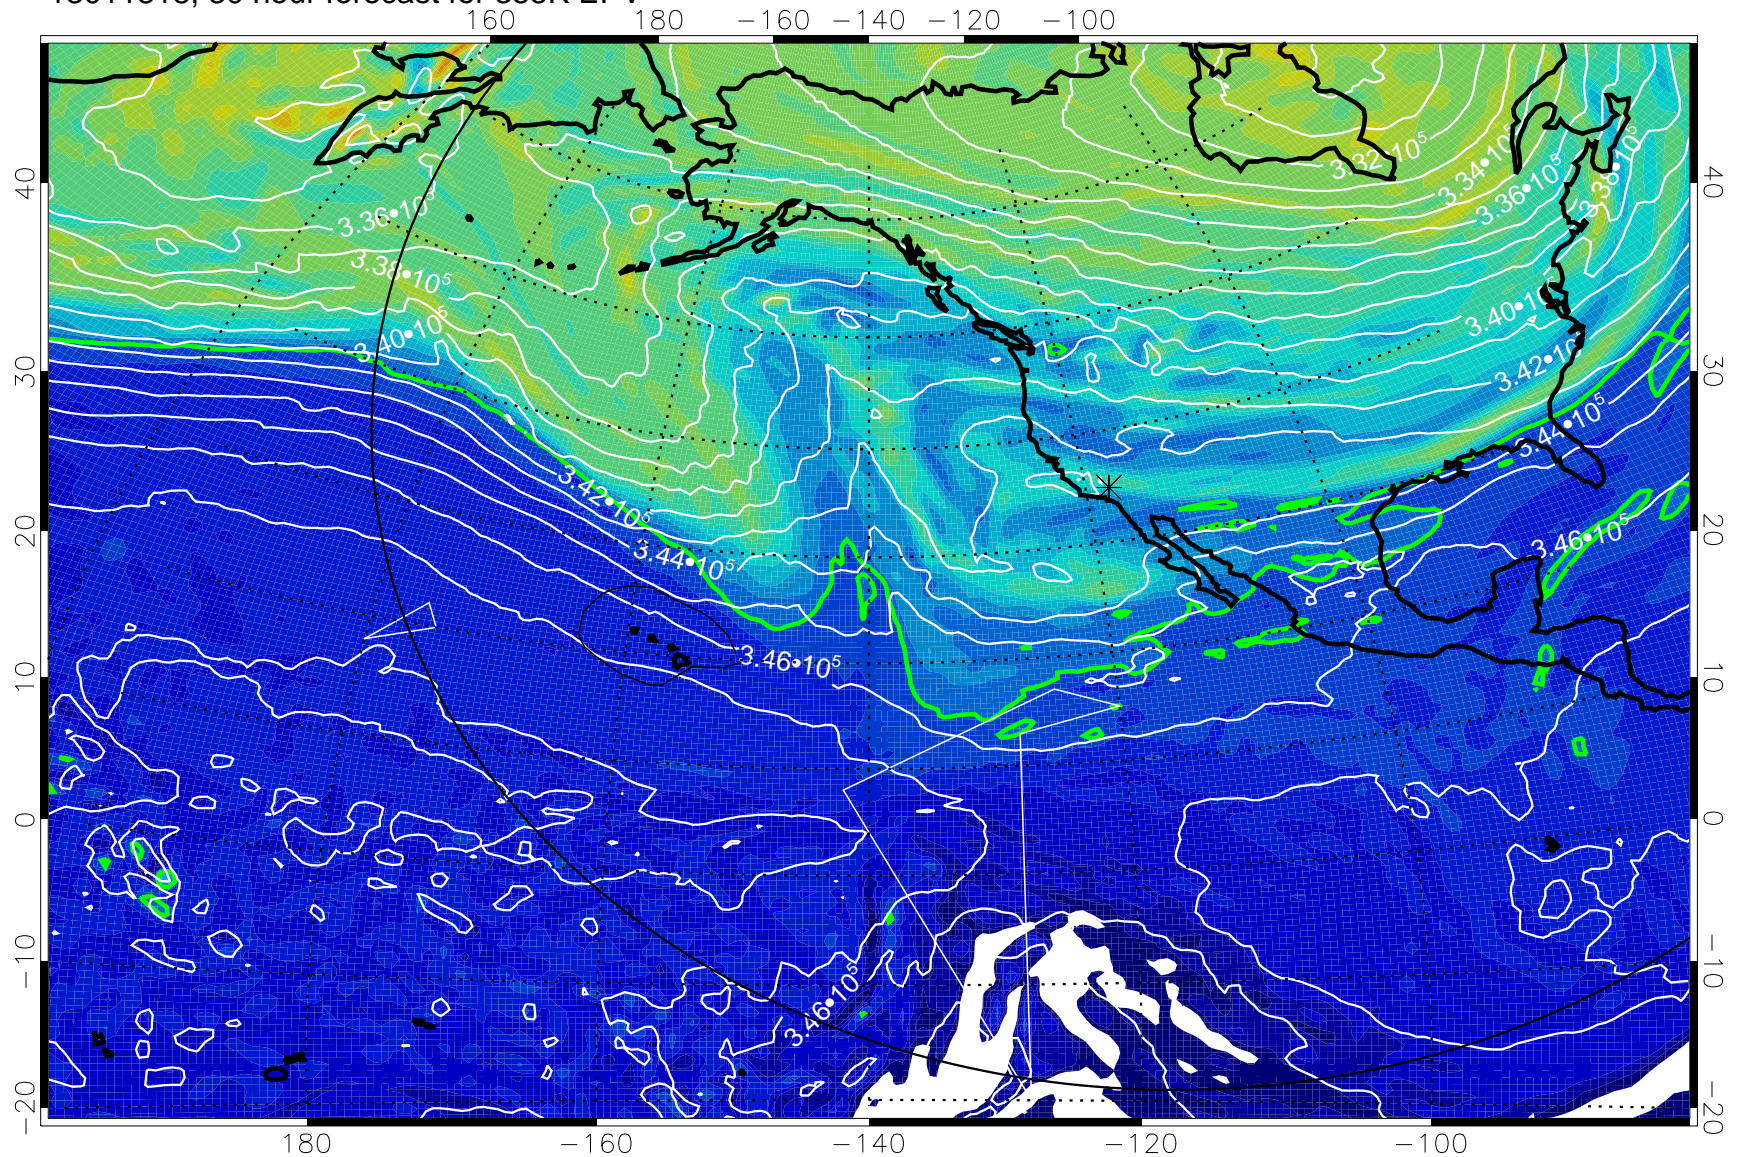

13011812, 24 hour forecast for 355K EPV

PVU

355K Montgomery Streamfunction, white  
EPV Tropopause (2 PVU) Position  
Range ring of 6000 km -- 19 hours GH round trip

13011818, 30 hour forecast for 355K EPV

0  $5.0 \times 10^{-6}$   $1.0 \times 10^{-5}$   $1.5 \times 10^{-5}$   
PVU

355K Montgomery Streamfunction, white  
EPV Tropopause (2 PVU) Position  
Range ring of 6000 km -- 19 hours GH round trip

13011900, 36 hour forecast for 355K EPV

355K Montgomery Streamfunction, white  
EPV Tropopause (2 PVU) Position  
Range ring of 6000 km -- 19 hours GH round trip

13011906, 42 hour forecast for 355K EPV

0  $5.0 \cdot 10^{-6}$   $1.0 \cdot 10^{-5}$   $1.5 \cdot 10^{-5}$   
PVU

355K Montgomery Streamfunction, white  
EPV Tropopause (2 PVU) Position  
Range ring of 6000 km -- 19 hours GH round trip

13011912, 48 hour forecast for 355K EPV

0  $5.0 \cdot 10^{-6}$   $1.0 \cdot 10^{-5}$   $1.5 \cdot 10^5$   
PVU