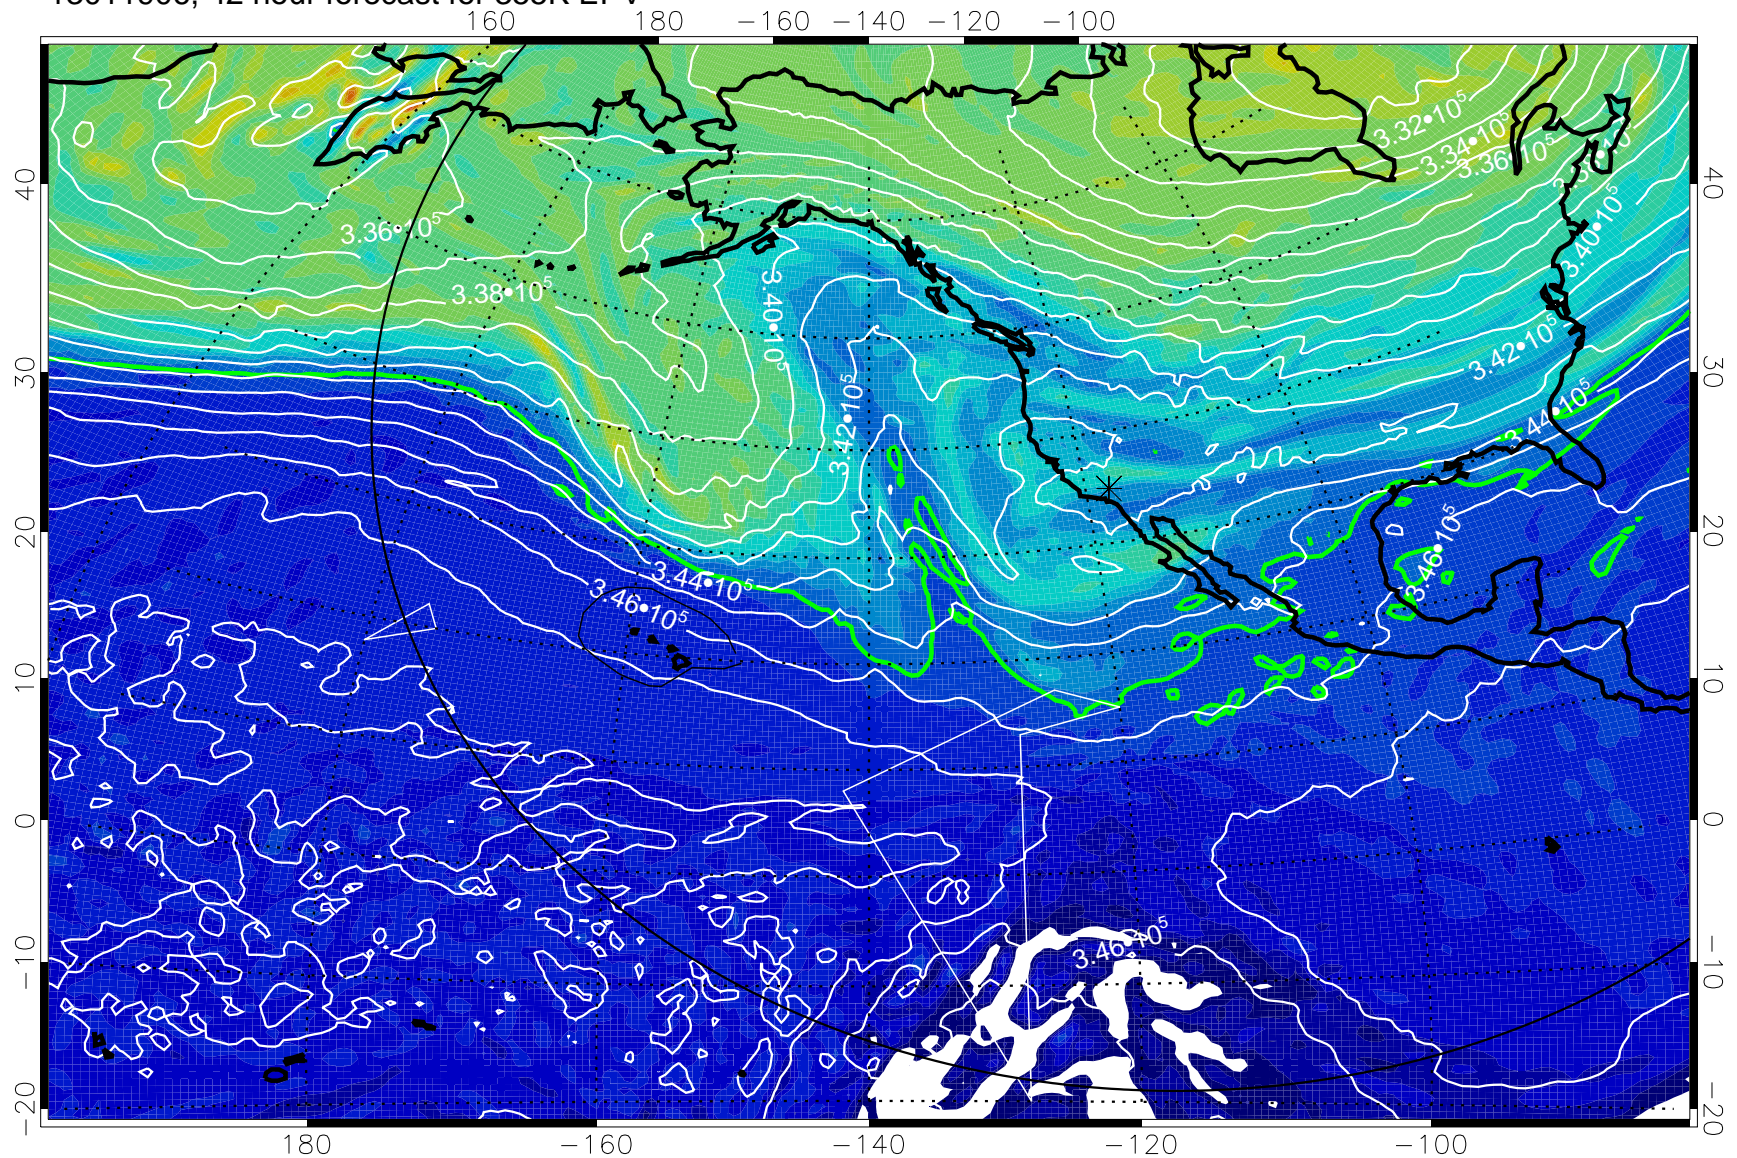

13011812, 24 hour forecast for 355K EPV

PVU

355K Montgomery Streamfunction, white  
EPV Tropopause (2 PVU) Position  
Range ring of 6000 km -- 19 hours GH round trip

13011818, 30 hour forecast for 355K EPV

0  $5.0 \times 10^{-6}$   $1.0 \times 10^{-5}$   $1.5 \times 10^{-5}$   
PVU

355K Montgomery Streamfunction, white  
EPV Tropopause (2 PVU) Position  
Range ring of 6000 km -- 19 hours GH round trip

13011900, 36 hour forecast for 355K EPV

355K Montgomery Streamfunction, white  
EPV Tropopause (2 PVU) Position  
Range ring of 6000 km -- 19 hours GH round trip

13011906, 42 hour forecast for 355K EPV

0  $5.0 \cdot 10^{-6}$   $1.0 \cdot 10^{-5}$   $1.5 \cdot 10^{-5}$   
PVU

355K Montgomery Streamfunction, white  
EPV Tropopause (2 PVU) Position  
Range ring of 6000 km -- 19 hours GH round trip

13011912, 48 hour forecast for 355K EPV

0  $5.0 \cdot 10^{-6}$   $1.0 \cdot 10^{-5}$   $1.5 \cdot 10^5$   
PVU