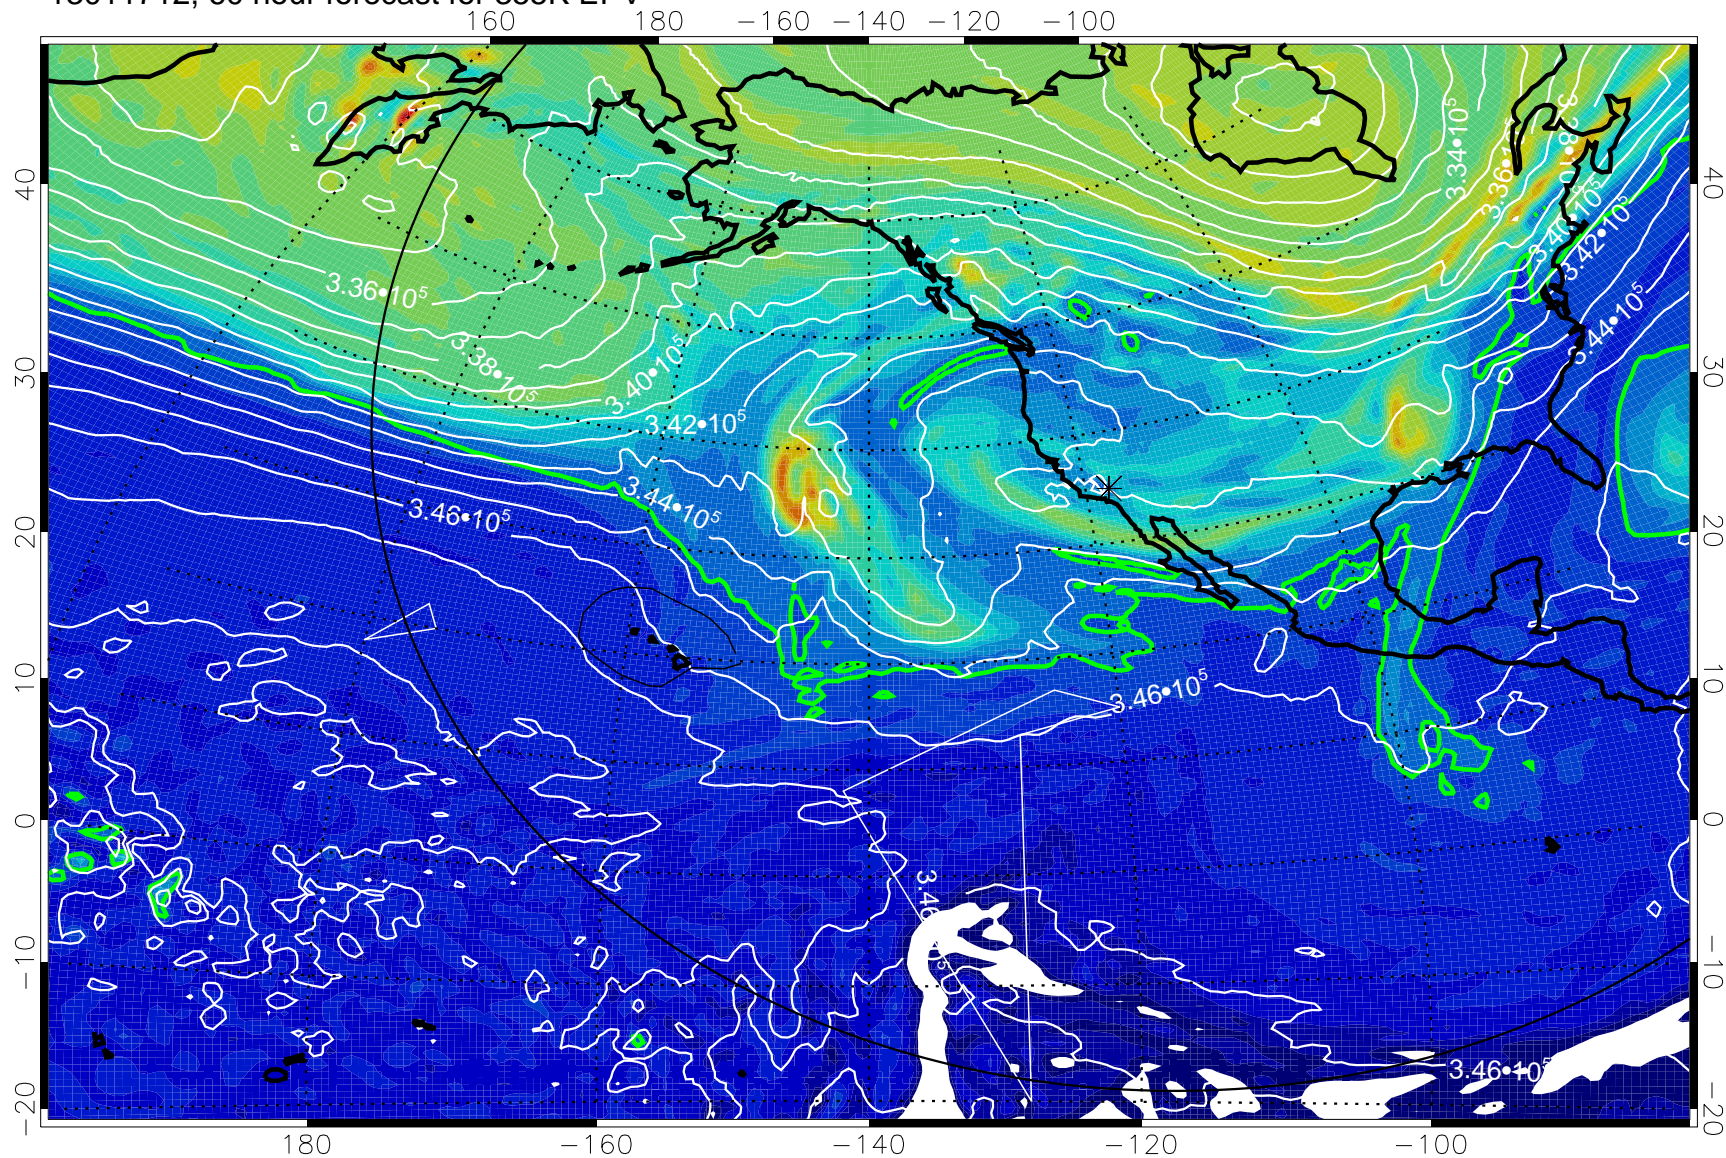

13011712, 60 hour forecast for 355K EPV

0       $5.0 \cdot 10^{-6}$ $1.0 \cdot 10^{-5}$ $1.5 \cdot 10^{-5}$
PVU

355K Montgomery Streamfunction, white
EPV Tropopause (2 PVU) Position
Range ring of 6000 km -- 19 hours GH round trip