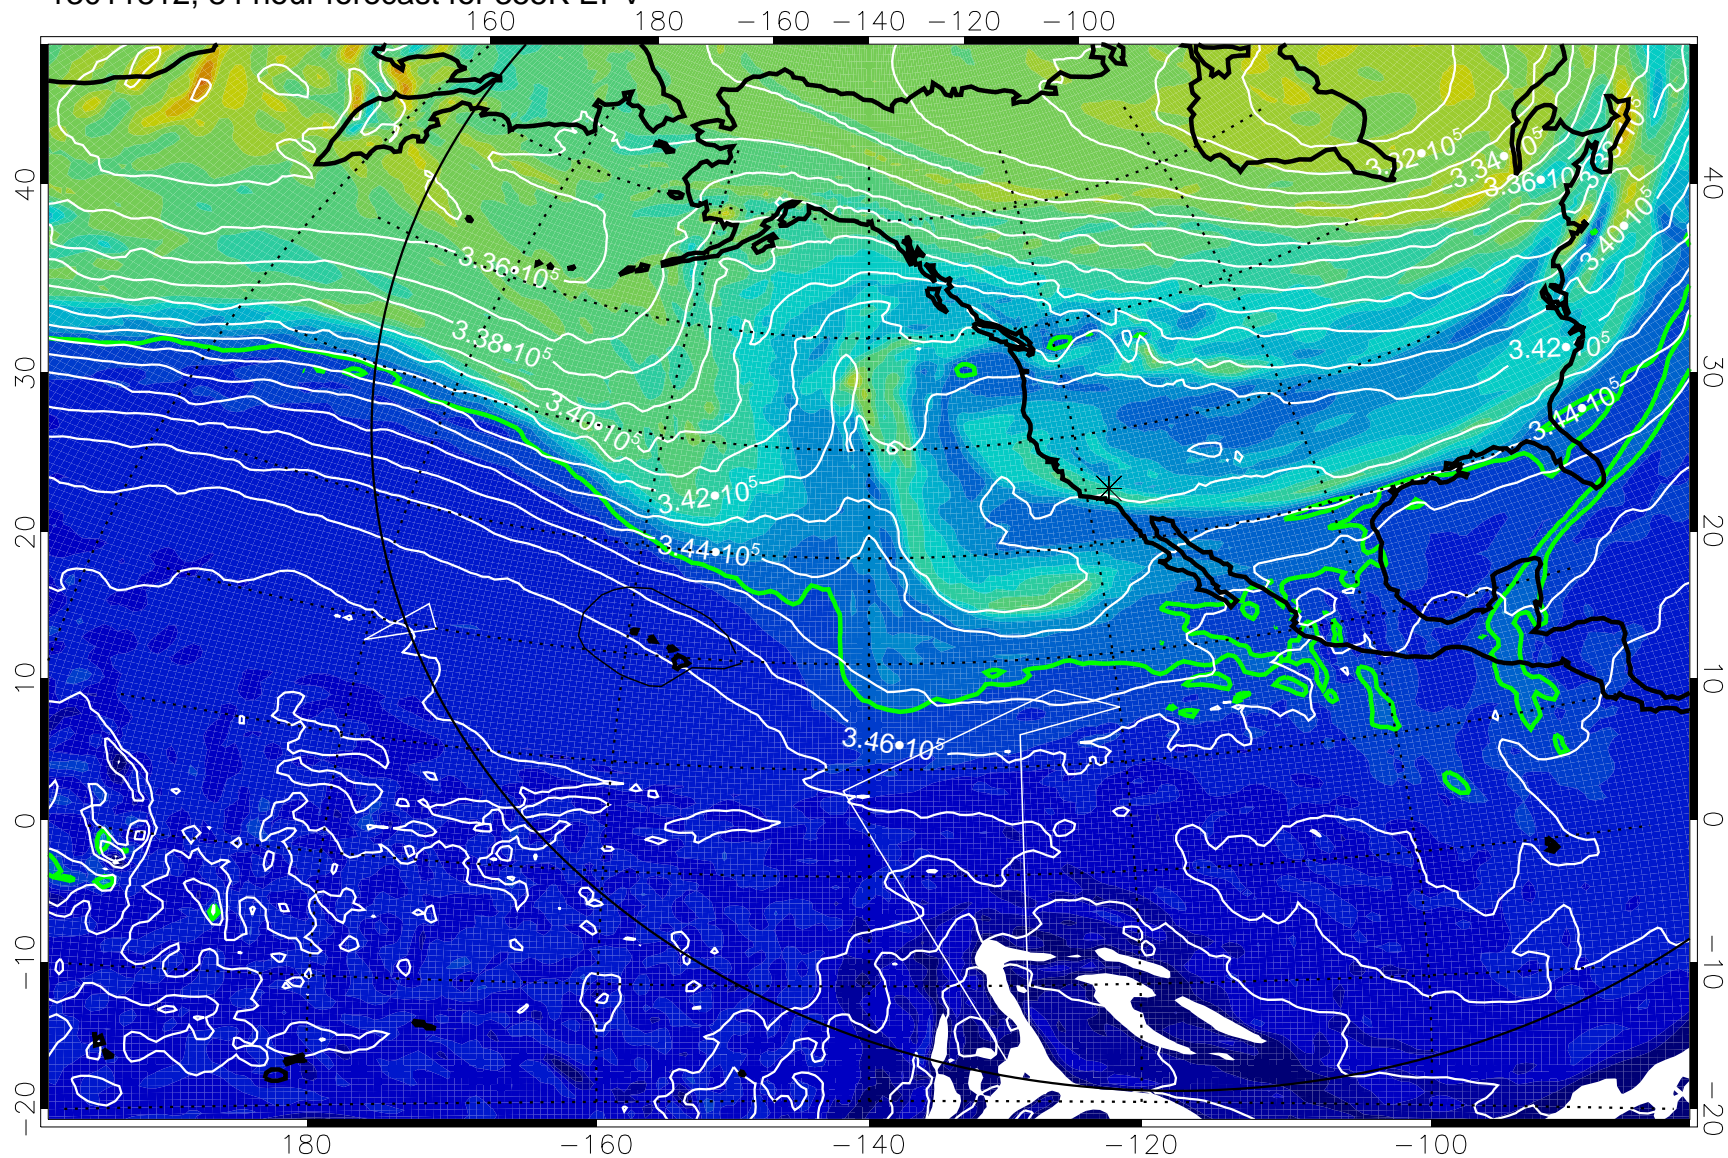

13011800, 72 hour forecast for 355K EPV

PVU

355K Montgomery Streamfunction, white
EPV Tropopause (2 PVU) Position
Range ring of 6000 km -- 19 hours GH round trip

13011806, 78 hour forecast for 355K EPV

355K Montgomery Streamfunction, white
EPV Tropopause (2 PVU) Position
Range ring of 6000 km -- 19 hours GH round trip

13011812, 84 hour forecast for 355K EPV

0 $5.0 \cdot 10^{-6}$ $1.0 \cdot 10^{-5}$ $1.5 \cdot 10^{-5}$
PVU

355K Montgomery Streamfunction, white
EPV Tropopause (2 PVU) Position
Range ring of 6000 km -- 19 hours GH round trip

13011818, 90 hour forecast for 355K EPV

355K Montgomery Streamfunction, white
EPV Tropopause (2 PVU) Position
Range ring of 6000 km -- 19 hours GH round trip

13011900, 96 hour forecast for 355K EPV

160 180 -160 -140 -120 -100