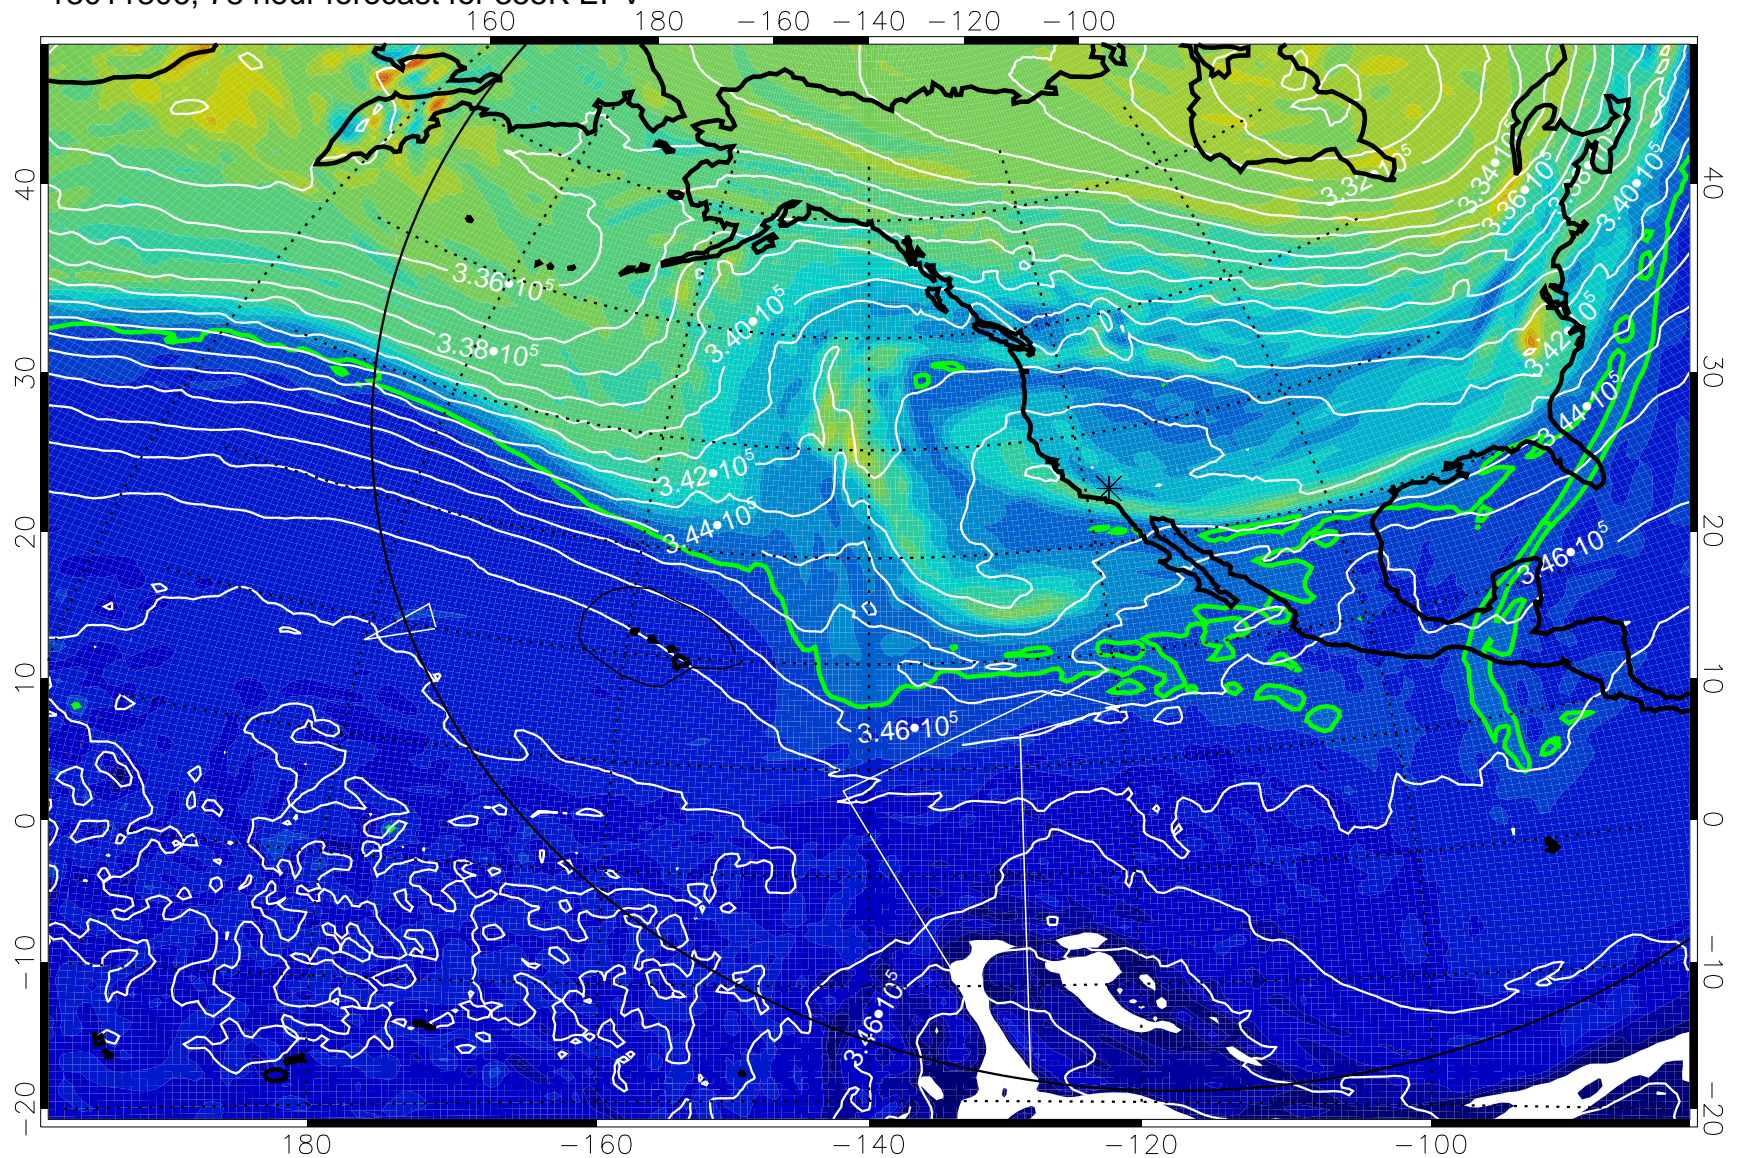

13011718, 66 hour forecast for 355K EPV

0 $5.0 \cdot 10^{-6}$ $1.0 \cdot 10^{-5}$ $1.5 \cdot 10^{-5}$
PVU

355K Montgomery Streamfunction, white
EPV Tropopause (2 PVU) Position
Range ring of 6000 km -- 19 hours GH round trip

13011800, 72 hour forecast for 355K EPV

PVU

355K Montgomery Streamfunction, white
EPV Tropopause (2 PVU) Position
Range ring of 6000 km -- 19 hours GH round trip

13011806, 78 hour forecast for 355K EPV

355K Montgomery Streamfunction, white
EPV Tropopause (2 PVU) Position
Range ring of 6000 km -- 19 hours GH round trip

13011812, 84 hour forecast for 355K EPV

0 $5.0 \cdot 10^{-6}$ $1.0 \cdot 10^{-5}$ $1.5 \cdot 10^{-5}$
PVU

355K Montgomery Streamfunction, white
EPV Tropopause (2 PVU) Position
Range ring of 6000 km -- 19 hours GH round trip