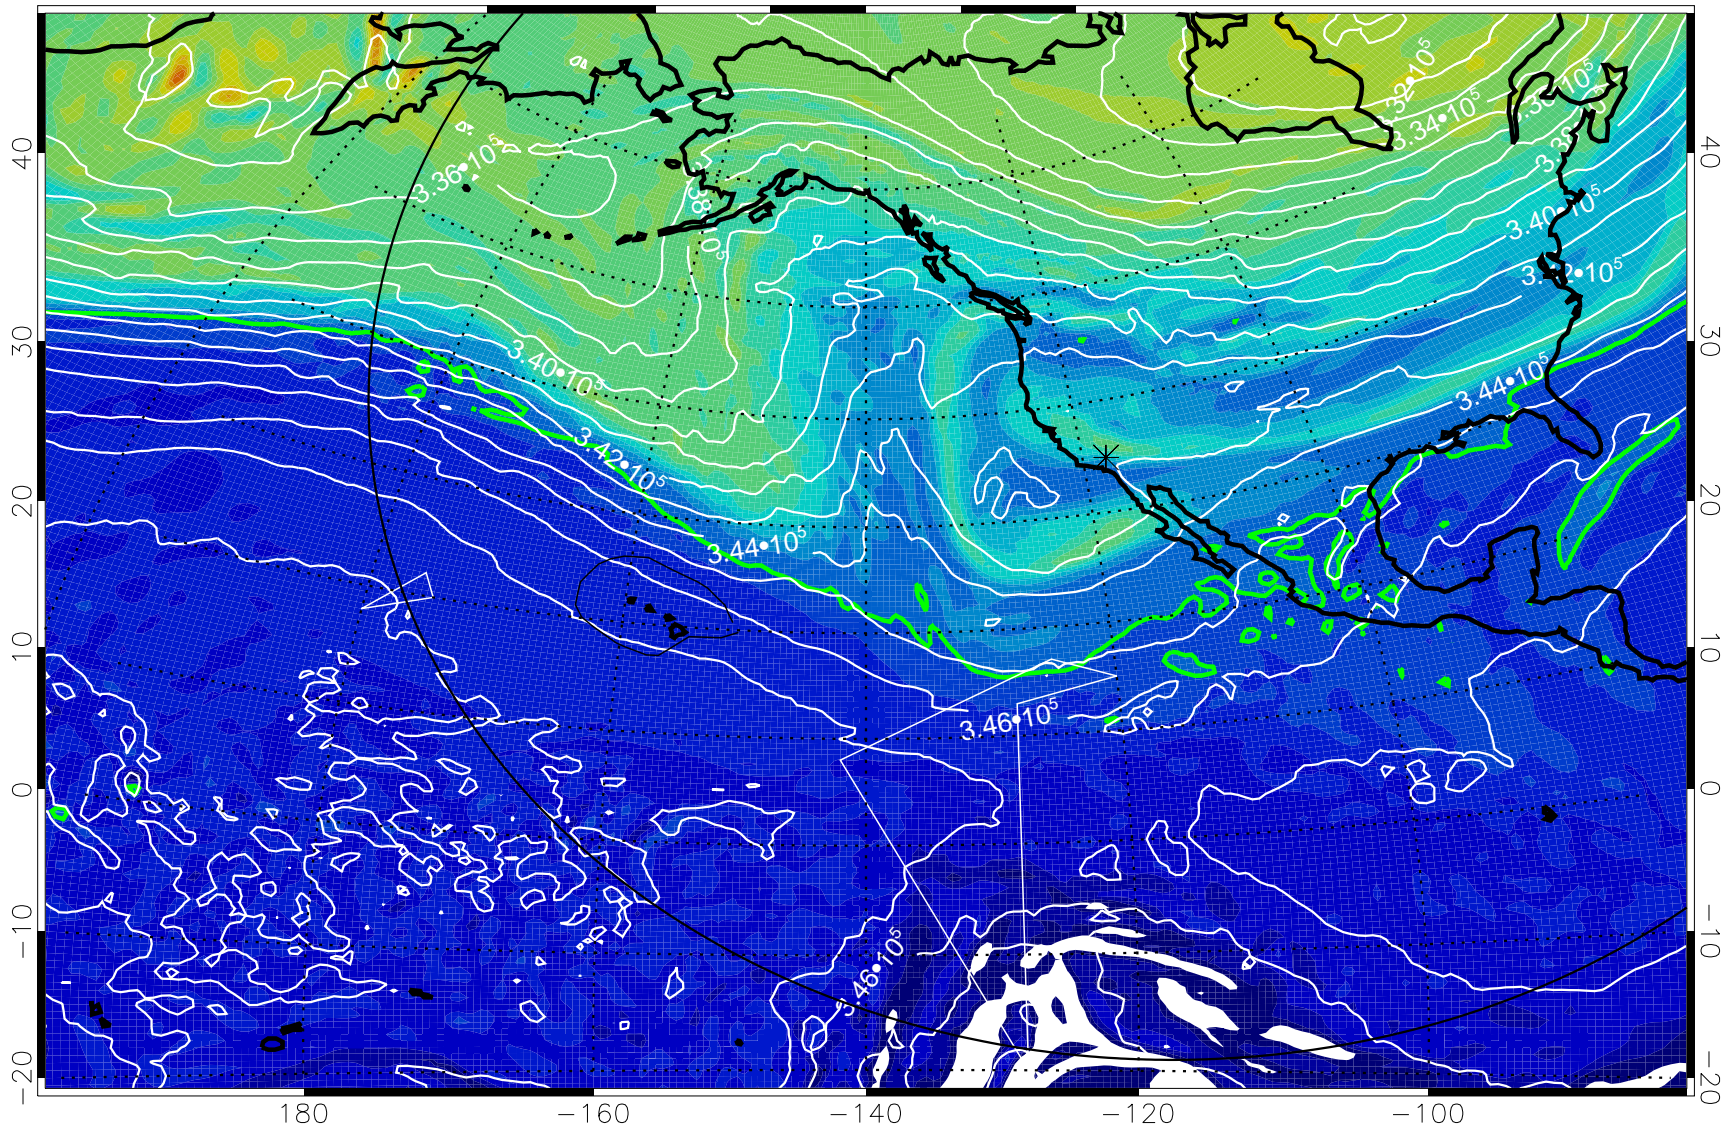

13011800, 72 hour forecast for 355K EPV

PVU

355K Montgomery Streamfunction, white
EPV Tropopause (2 PVU) Position
Range ring of 6000 km -- 19 hours GH round trip

13011806, 78 hour forecast for 355K EPV

355K Montgomery Streamfunction, white
EPV Tropopause (2 PVU) Position
Range ring of 6000 km -- 19 hours GH round trip

13011812, 84 hour forecast for 355K EPV

0 $5.0 \cdot 10^{-6}$ $1.0 \cdot 10^{-5}$ $1.5 \cdot 10^{-5}$
PVU

355K Montgomery Streamfunction, white
EPV Tropopause (2 PVU) Position
Range ring of 6000 km -- 19 hours GH round trip

13011818, 90 hour forecast for 355K EPV

355K Montgomery Streamfunction, white
EPV Tropopause (2 PVU) Position
Range ring of 6000 km -- 19 hours GH round trip

13011900, 96 hour forecast for 355K EPV

160 180 -160 -140 -120 -100

0 $5.0 \cdot 10^{-6}$ $1.0 \cdot 10^{-5}$ $1.5 \cdot 10^{-5}$
PVU

355K Montgomery Streamfunction, white
EPV Tropopause (2 PVU) Position
Range ring of 6000 km -- 19 hours GH round trip

13011906, 102 hour forecast for 355K EPV