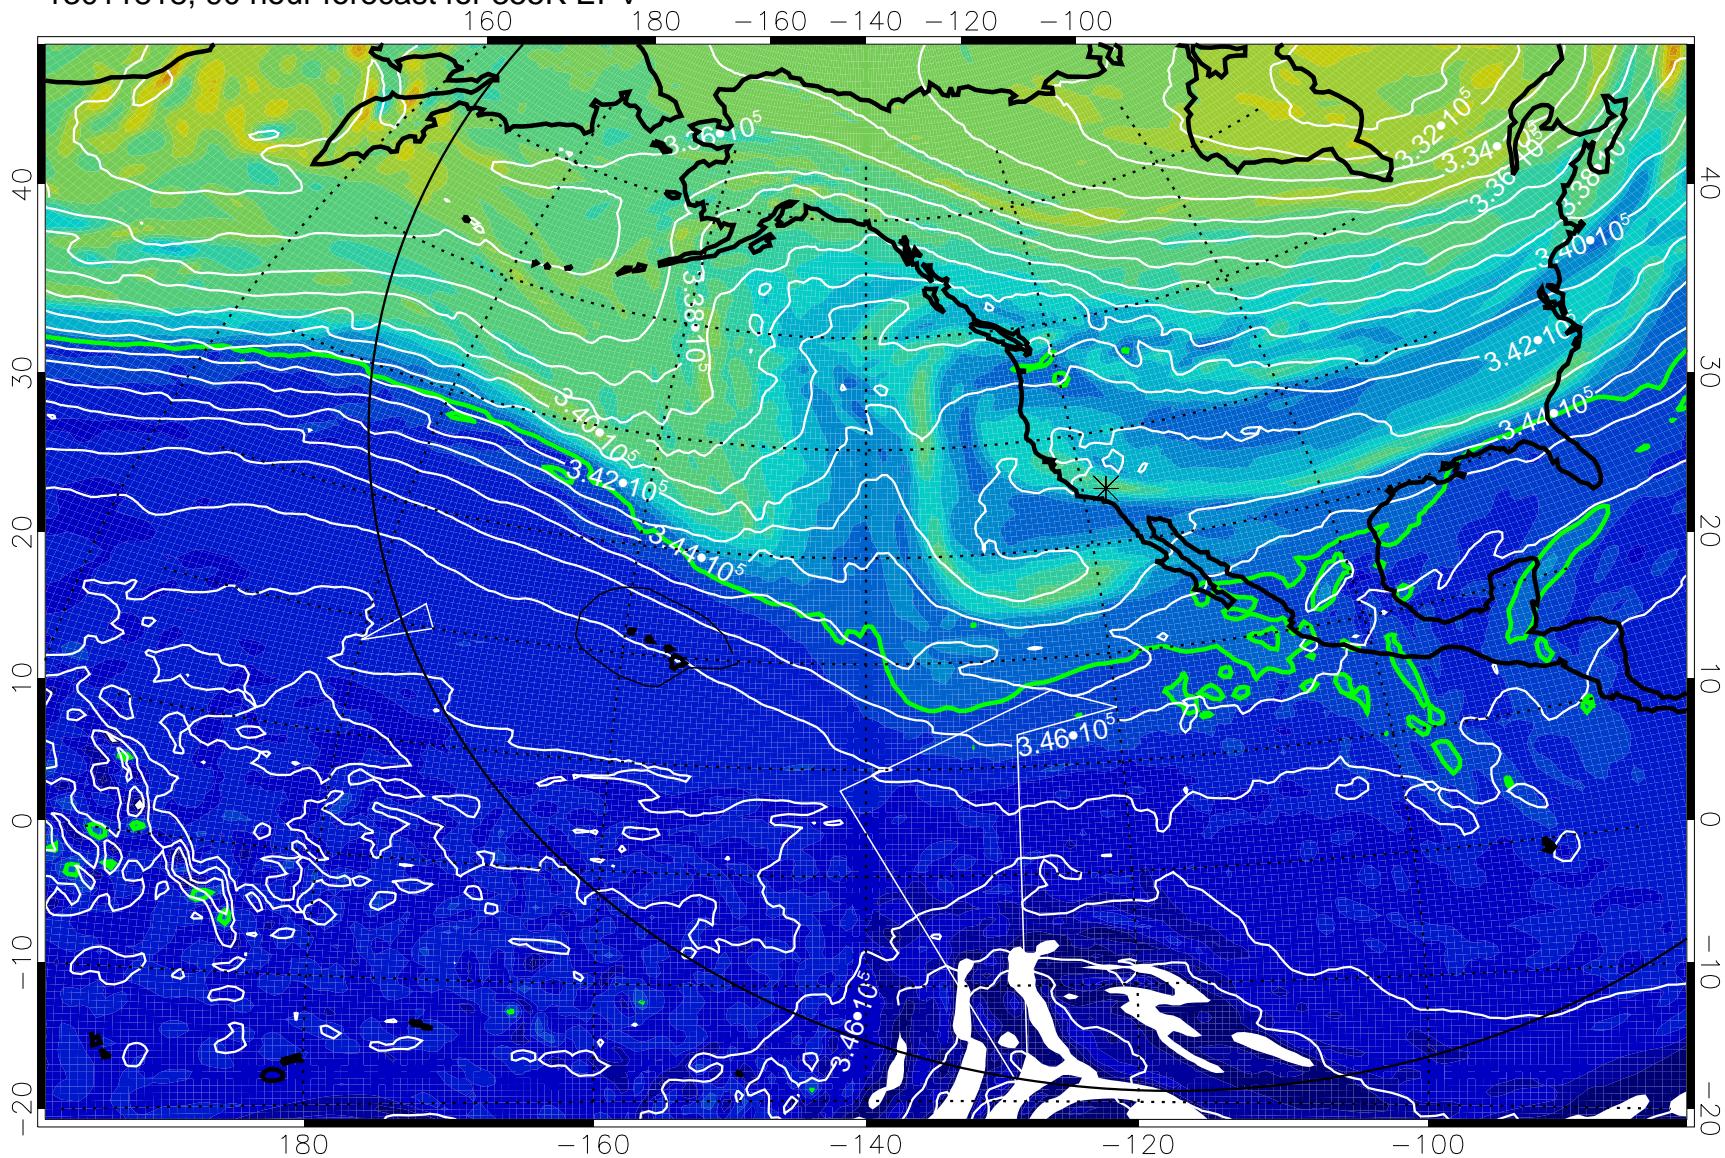

13011718, 66 hour forecast for 355K EPV

0 $5.0 \cdot 10^{-6}$ $1.0 \cdot 10^{-5}$ $1.5 \cdot 10^{-5}$
PVU

355K Montgomery Streamfunction, white
EPV Tropopause (2 PVU) Position
Range ring of 6000 km -- 19 hours GH round trip

13011800, 72 hour forecast for 355K EPV

PVU

355K Montgomery Streamfunction, white
EPV Tropopause (2 PVU) Position
Range ring of 6000 km -- 19 hours GH round trip

13011806, 78 hour forecast for 355K EPV

355K Montgomery Streamfunction, white
EPV Tropopause (2 PVU) Position
Range ring of 6000 km -- 19 hours GH round trip

13011812, 84 hour forecast for 355K EPV

0 $5.0 \cdot 10^{-6}$ $1.0 \cdot 10^{-5}$ $1.5 \cdot 10^{-5}$
PVU

355K Montgomery Streamfunction, white
EPV Tropopause (2 PVU) Position
Range ring of 6000 km -- 19 hours GH round trip

13011818, 90 hour forecast for 355K EPV

355K Montgomery Streamfunction, white
EPV Tropopause (2 PVU) Position
Range ring of 6000 km -- 19 hours GH round trip

13011900, 96 hour forecast for 355K EPV

160 180 -160 -140 -120 -100