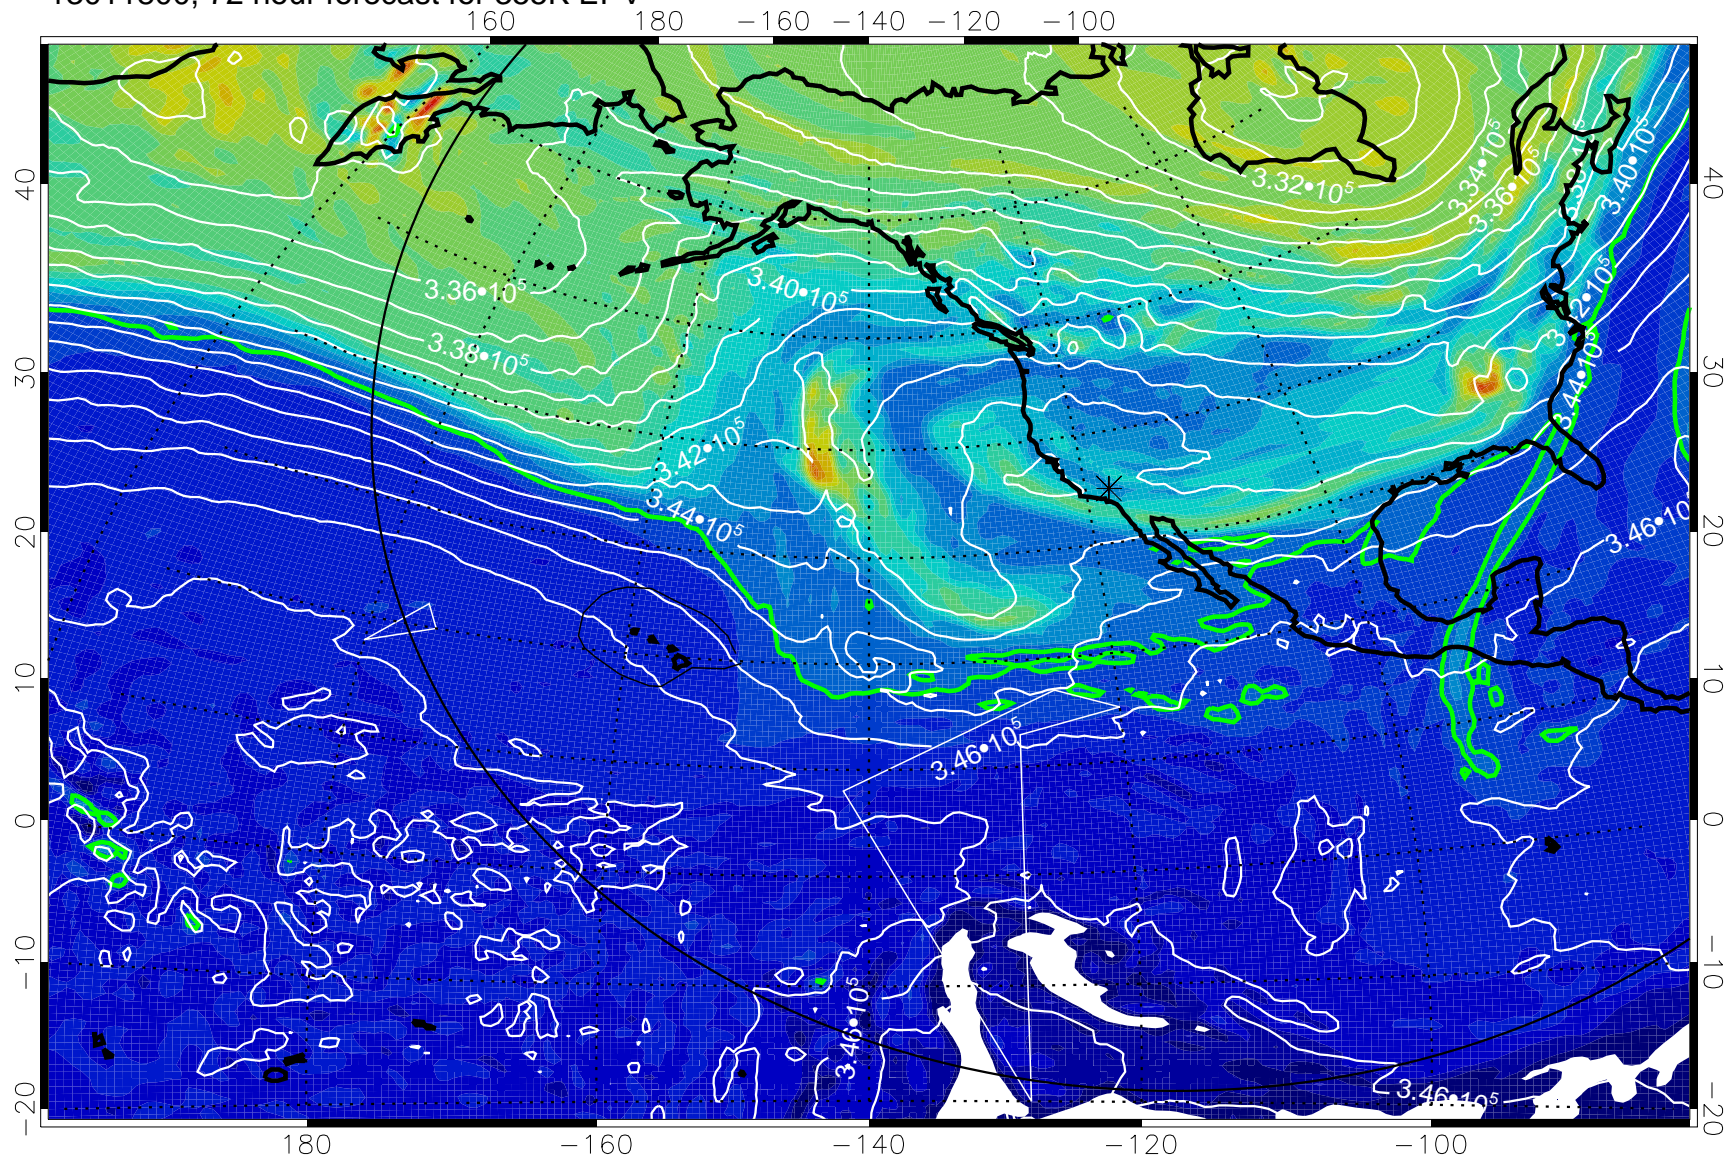

355K Montgomery Streamfunction, white
EPV Tropopause (2 PVU) Position
Range ring of 6000 km -- 19 hours GH round trip

13011706, 54 hour forecast for 355K EPV

355K Montgomery Streamfunction, white
EPV Tropopause (2 PVU) Position
Range ring of 6000 km -- 19 hours GH round trip

13011712, 60 hour forecast for 355K EPV

0 $5.0 \cdot 10^{-6}$ $1.0 \cdot 10^{-5}$ $1.5 \cdot 10^{-5}$
PVU

355K Montgomery Streamfunction, white
EPV Tropopause (2 PVU) Position
Range ring of 6000 km -- 19 hours GH round trip

13011718, 66 hour forecast for 355K EPV

0 $5.0 \cdot 10^{-6}$ $1.0 \cdot 10^{-5}$ $1.5 \cdot 10^{-5}$
PVU

355K Montgomery Streamfunction, white
EPV Tropopause (2 PVU) Position
Range ring of 6000 km -- 19 hours GH round trip

13011800, 72 hour forecast for 355K EPV

PVU

355K Montgomery Streamfunction, white
EPV Tropopause (2 PVU) Position
Range ring of 6000 km -- 19 hours GH round trip

13011806, 78 hour forecast for 355K EPV

355K Montgomery Streamfunction, white
EPV Tropopause (2 PVU) Position
Range ring of 6000 km -- 19 hours GH round trip