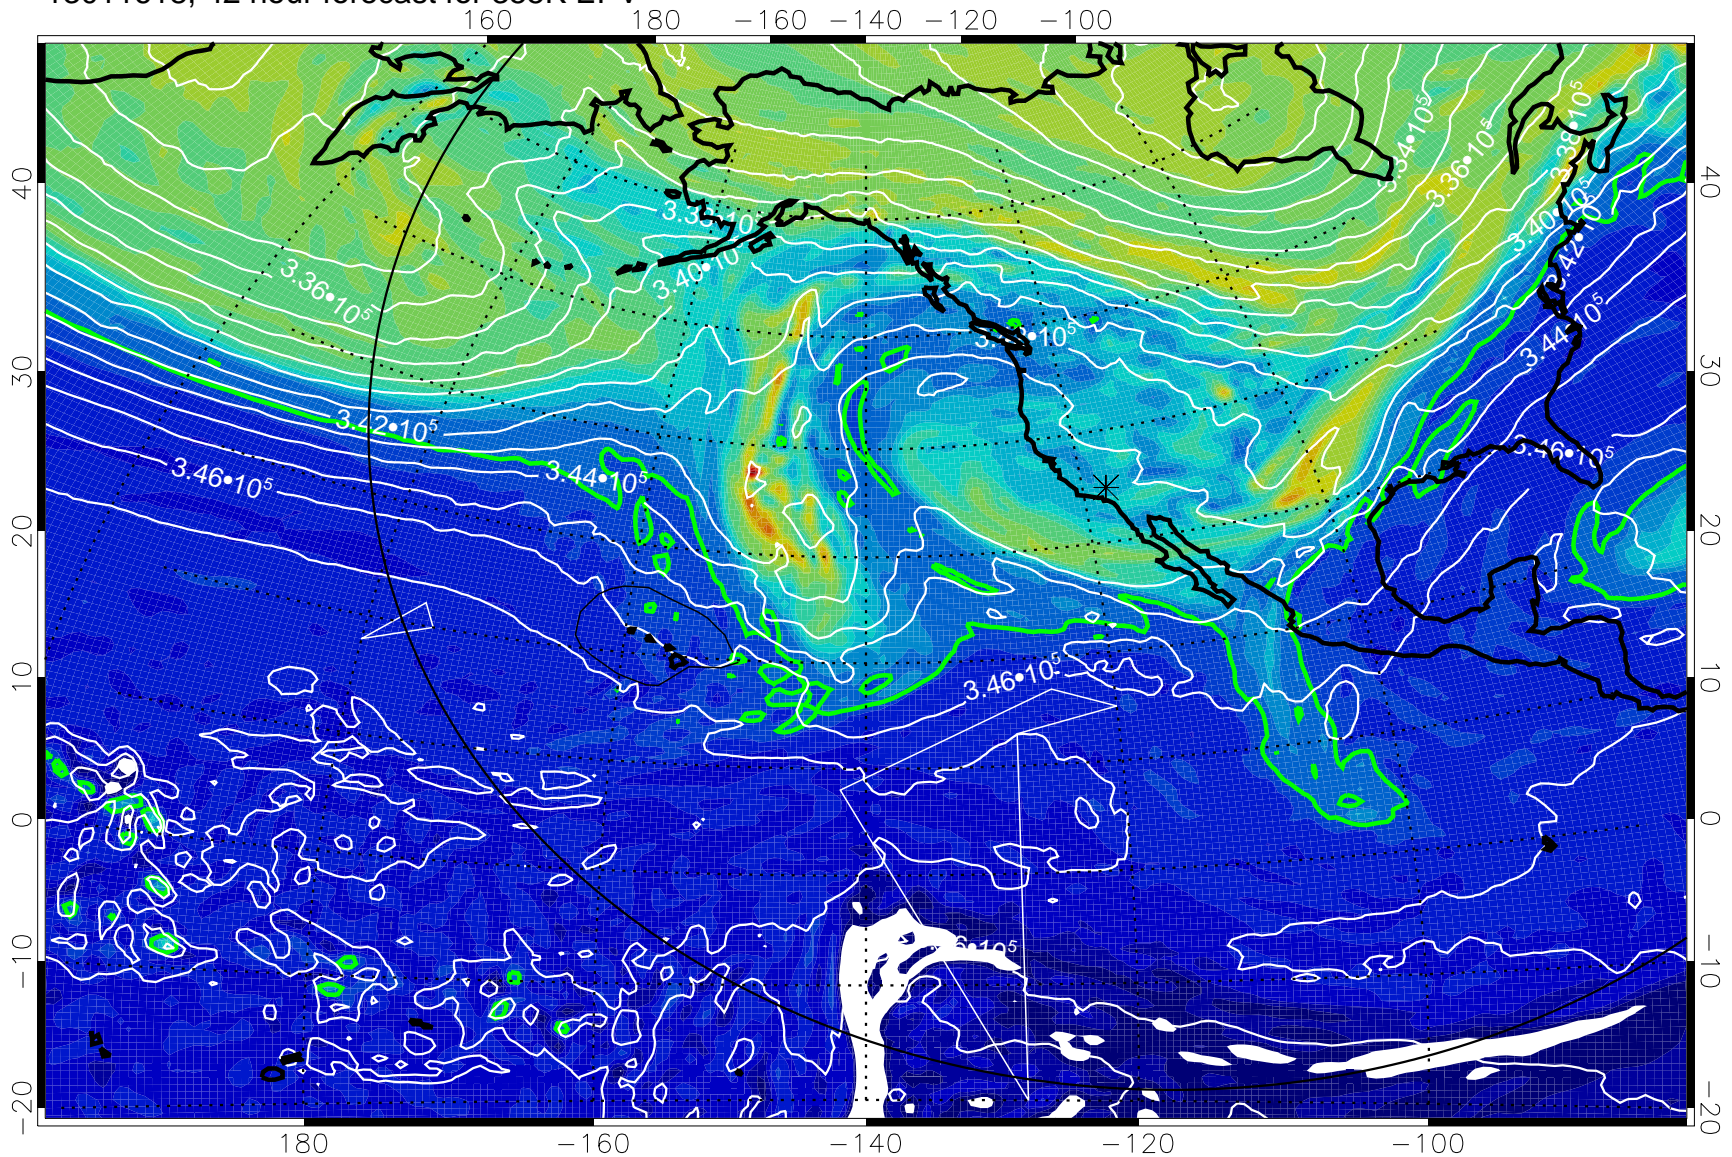

13011600, 24 hour forecast for 355K EPV

355K Montgomery Streamfunction, white
EPV Tropopause (2 PVU) Position
Range ring of 6000 km -- 19 hours GH round trip

13011606, 30 hour forecast for 355K EPV

0 $5.0 \cdot 10^{-6}$ $1.0 \cdot 10^{-5}$ $1.5 \cdot 10^{-5}$
PVU

355K Montgomery Streamfunction, white
EPV Tropopause (2 PVU) Position
Range ring of 6000 km -- 19 hours GH round trip

13011612, 36 hour forecast for 355K EPV

160 180 -160 -140 -120 -100

355K Montgomery Streamfunction, white
EPV Tropopause (2 PVU) Position
Range ring of 6000 km -- 19 hours GH round trip

13011618, 42 hour forecast for 355K EPV

355K Montgomery Streamfunction, white
EPV Tropopause (2 PVU) Position
Range ring of 6000 km -- 19 hours GH round trip

13011700, 48 hour forecast for 355K EPV

0 5.0 \cdot 10⁻⁶ 1.0 \cdot 10⁻⁵ 1.5 \cdot 10⁻⁵
PVU

355K Montgomery Streamfunction, white
EPV Tropopause (2 PVU) Position
Range ring of 6000 km -- 19 hours GH round trip

13011706, 54 hour forecast for 355K EPV

355K Montgomery Streamfunction, white
EPV Tropopause (2 PVU) Position
Range ring of 6000 km -- 19 hours GH round trip