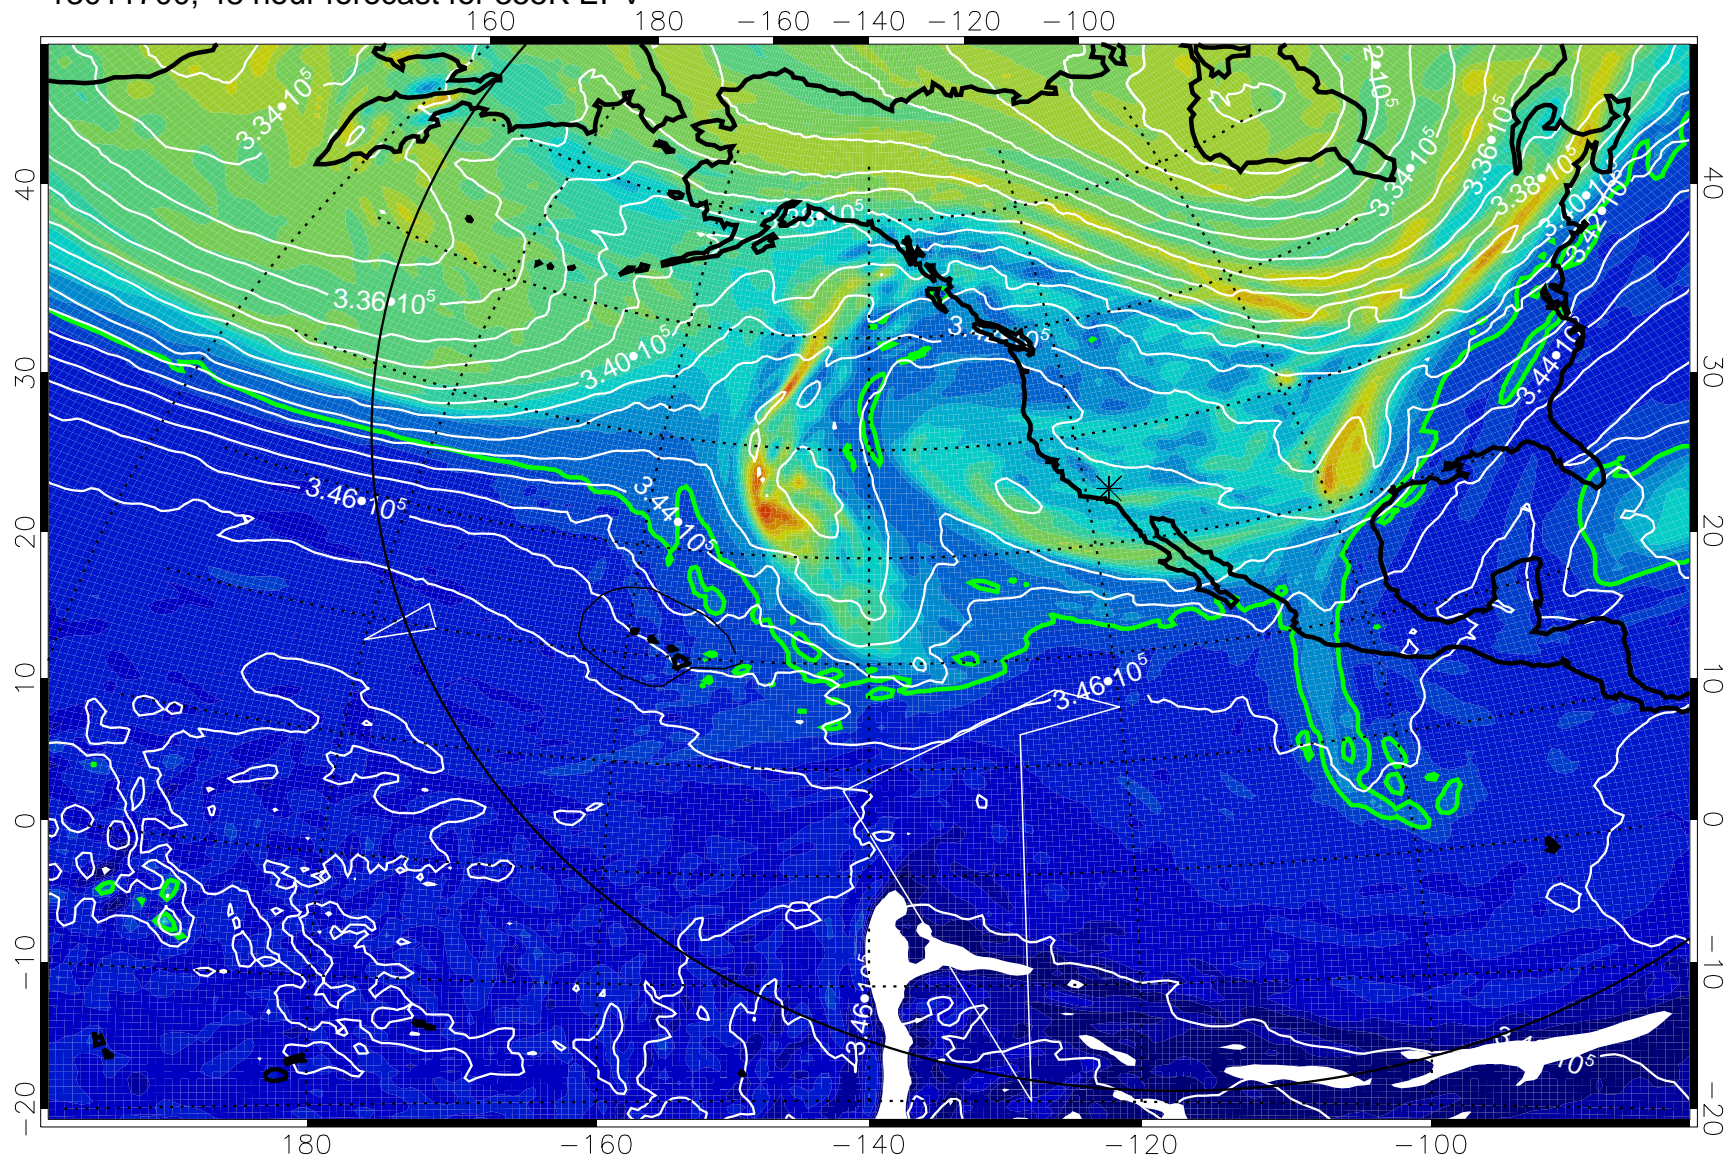

13011600, 24 hour forecast for 355K EPV

355K Montgomery Streamfunction, white
EPV Tropopause (2 PVU) Position
Range ring of 6000 km -- 19 hours GH round trip

13011606, 30 hour forecast for 355K EPV

0 $5.0 \cdot 10^{-6}$ $1.0 \cdot 10^{-5}$ $1.5 \cdot 10^{-5}$
PVU

355K Montgomery Streamfunction, white
EPV Tropopause (2 PVU) Position
Range ring of 6000 km -- 19 hours GH round trip

13011612, 36 hour forecast for 355K EPV

160 180 -160 -140 -120 -100

355K Montgomery Streamfunction, white
EPV Tropopause (2 PVU) Position
Range ring of 6000 km -- 19 hours GH round trip

13011618, 42 hour forecast for 355K EPV

355K Montgomery Streamfunction, white
EPV Tropopause (2 PVU) Position
Range ring of 6000 km -- 19 hours GH round trip

13011700, 48 hour forecast for 355K EPV

0 5.0 \cdot 10⁻⁶ 1.0 \cdot 10⁻⁵ 1.5 \cdot 10⁻⁵
PVU

355K Montgomery Streamfunction, white
EPV Tropopause (2 PVU) Position
Range ring of 6000 km -- 19 hours GH round trip

13011706, 54 hour forecast for 355K EPV

355K Montgomery Streamfunction, white
EPV Tropopause (2 PVU) Position
Range ring of 6000 km -- 19 hours GH round trip