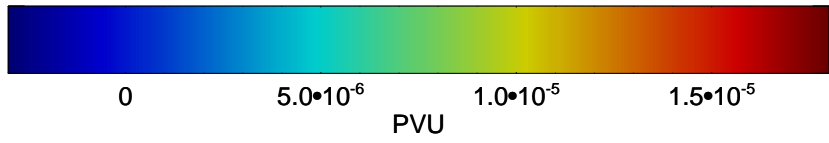

13011200, 36 hour forecast for 355K EPV

355K Montgomery Streamfunction, white
EPV Tropopause (2 PVU) Position
Range ring of 6000 km -- 19 hours GH round trip