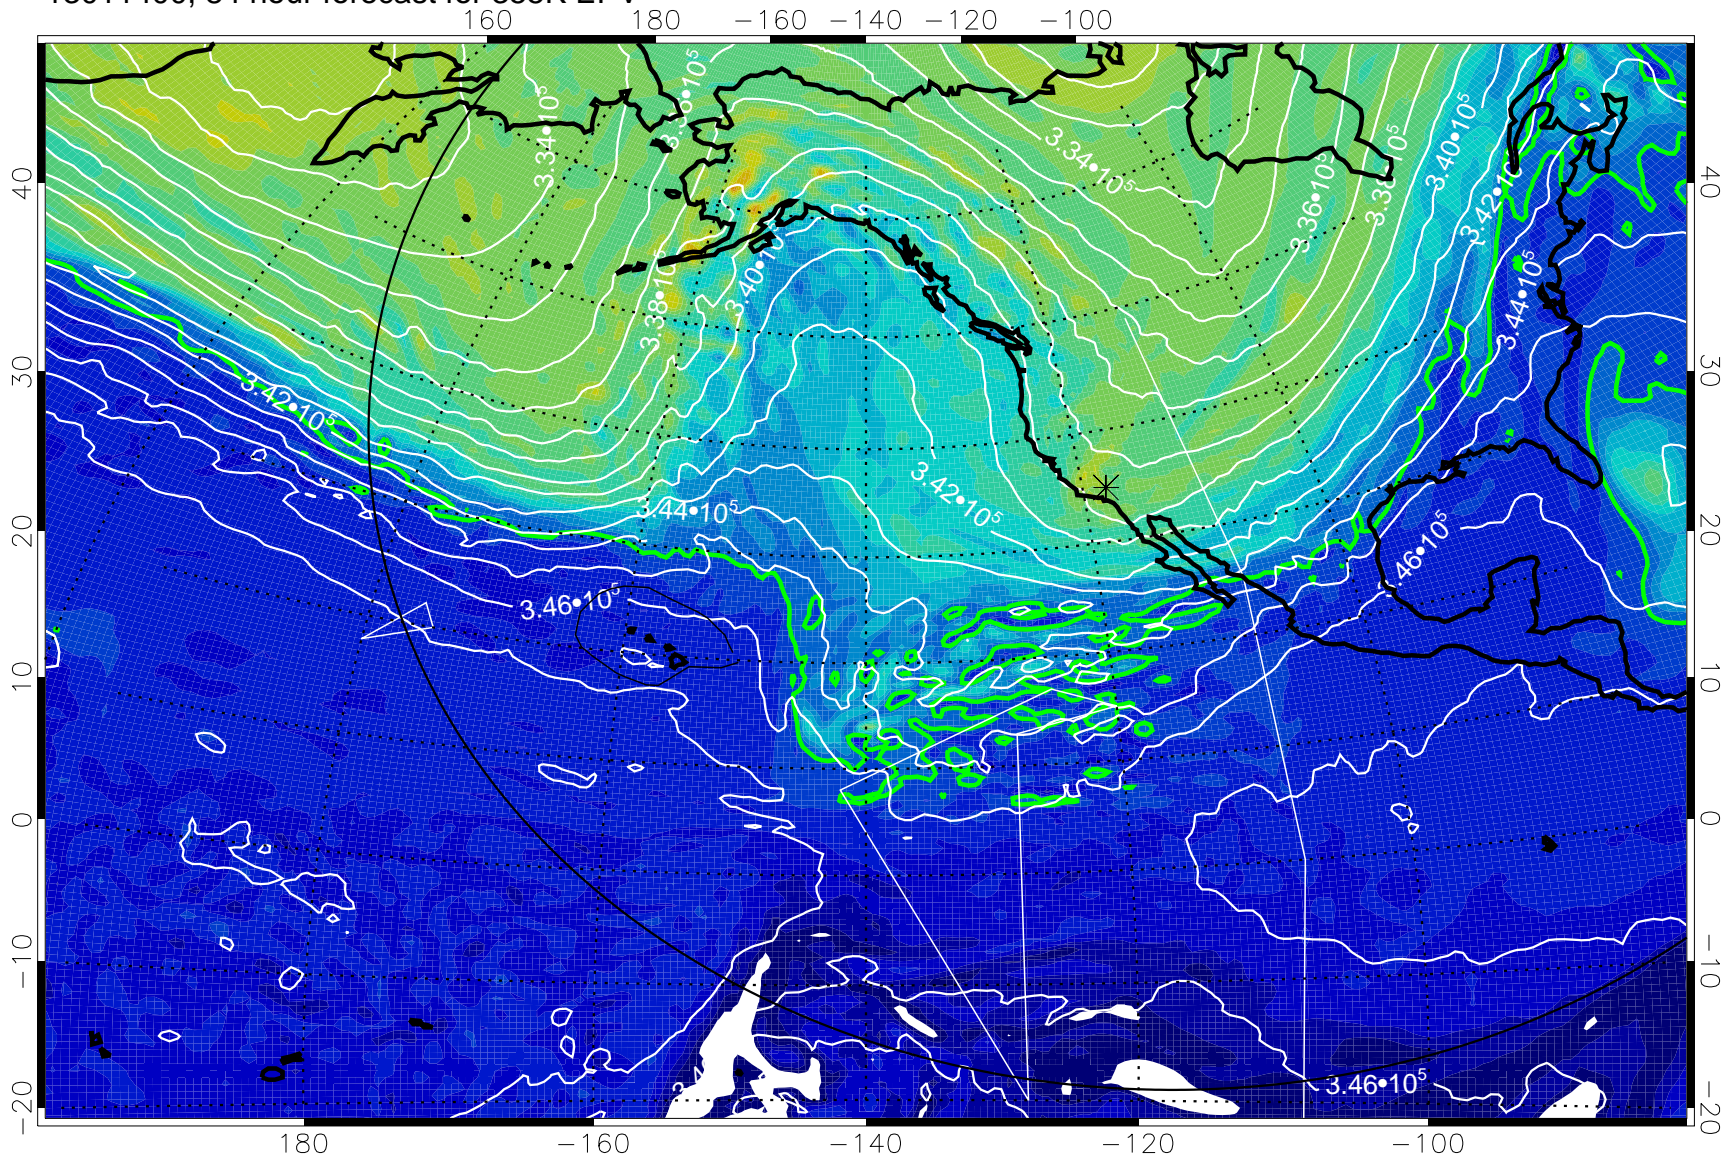

13011306, 66 hour forecast for 355K EPV

0       $5.0 \cdot 10^{-6}$        $1.0 \cdot 10^{-5}$        $1.5 \cdot 10^{-5}$   
PVU

355K Montgomery Streamfunction, white  
EPV Tropopause (2 PVU) Position  
Range ring of 6000 km -- 19 hours GH round trip

13011312, 72 hour forecast for 355K EPV

0  $5.0 \cdot 10^{-6}$   $1.0 \cdot 10^{-5}$   $1.5 \cdot 10^{-5}$   
PVU

355K Montgomery Streamfunction, white  
EPV Tropopause (2 PVU) Position  
Range ring of 6000 km -- 19 hours GH round trip

13011318, 78 hour forecast for 355K EPV

355K Montgomery Streamfunction, white  
EPV Tropopause (2 PVU) Position  
Range ring of 6000 km -- 19 hours GH round trip

13011400, 84 hour forecast for 355K EPV

355K Montgomery Streamfunction, white  
EPV Tropopause (2 PVU) Position  
Range ring of 6000 km -- 19 hours GH round trip

13011406, 90 hour forecast for 355K EPV

355K Montgomery Streamfunction, white  
EPV Tropopause (2 PVU) Position  
Range ring of 6000 km -- 19 hours GH round trip

13011412, 96 hour forecast for 355K EPV

355K Montgomery Streamfunction, white  
EPV Tropopause (2 PVU) Position  
Range ring of 6000 km -- 19 hours GH round trip