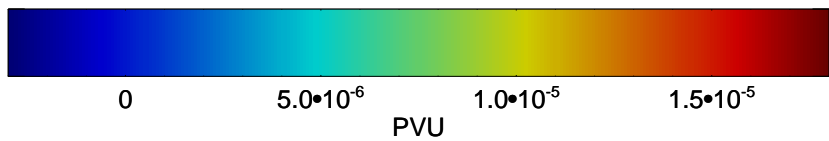

13011400, 84 hour forecast for 355K EPV

355K Montgomery Streamfunction, white
EPV Tropopause (2 PVU) Position
Range ring of 6000 km -- 19 hours GH round trip