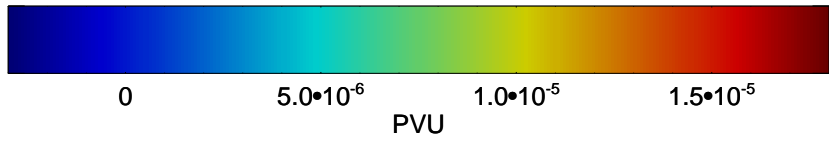

13011412, 96 hour forecast for 355K EPV

355K Montgomery Streamfunction, white
EPV Tropopause (2 PVU) Position
Range ring of 6000 km -- 19 hours GH round trip