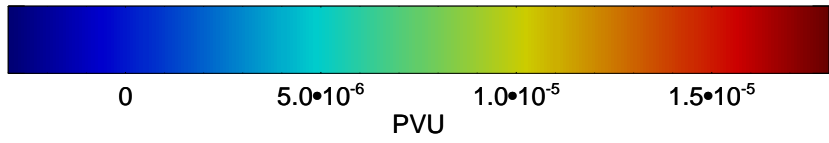

13011212, 48 hour forecast for 355K EPV

160 180 -160 -140 -120 -100

355K Montgomery Streamfunction, white
EPV Tropopause (2 PVU) Position
Range ring of 6000 km -- 19 hours GH round trip