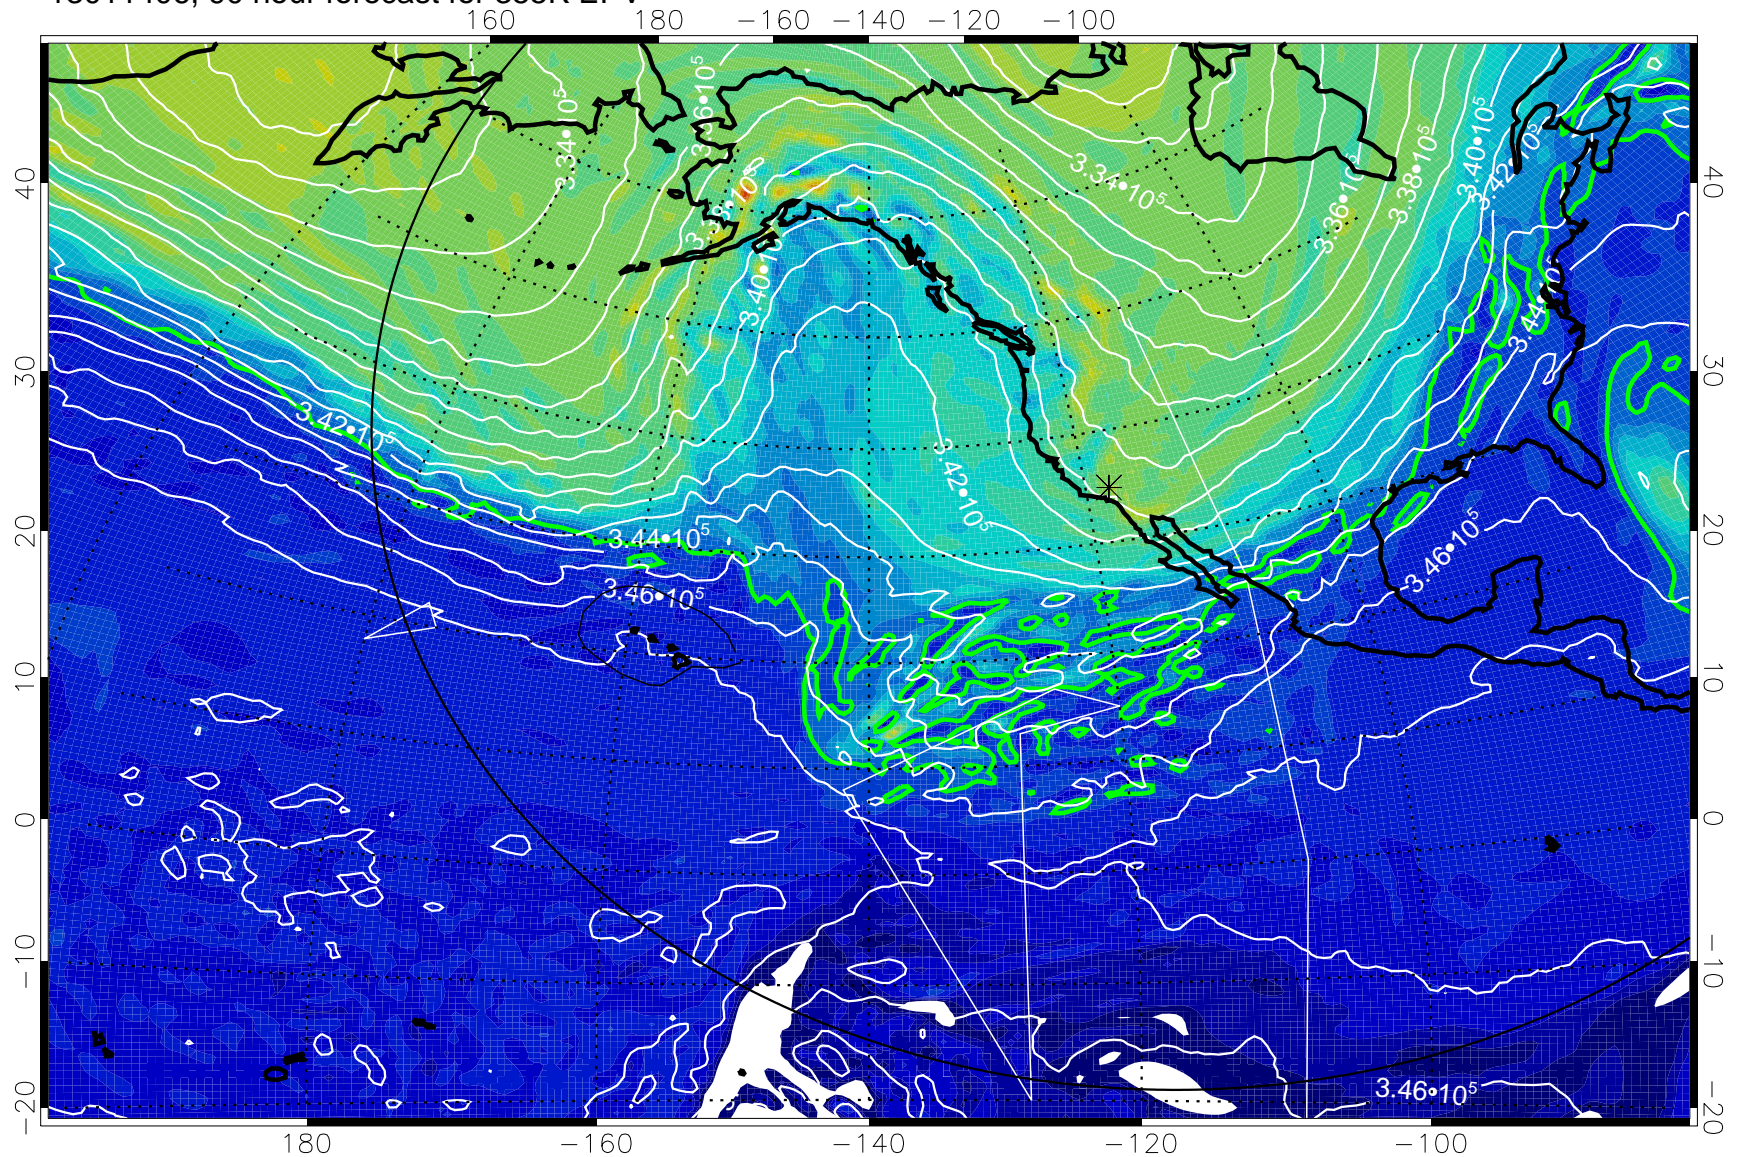

13011318, 78 hour forecast for 355K EPV

355K Montgomery Streamfunction, white  
EPV Tropopause (2 PVU) Position  
Range ring of 6000 km -- 19 hours GH round trip

13011400, 84 hour forecast for 355K EPV

355K Montgomery Streamfunction, white  
EPV Tropopause (2 PVU) Position  
Range ring of 6000 km -- 19 hours GH round trip

13011406, 90 hour forecast for 355K EPV

355K Montgomery Streamfunction, white  
EPV Tropopause (2 PVU) Position  
Range ring of 6000 km -- 19 hours GH round trip

13011412, 96 hour forecast for 355K EPV

355K Montgomery Streamfunction, white  
EPV Tropopause (2 PVU) Position  
Range ring of 6000 km -- 19 hours GH round trip

13011418, 102 hour forecast for 355K EPV

160 180 -160 -140 -120 -100

0  $5.0 \cdot 10^{-6}$   $1.0 \cdot 10^{-5}$   $1.5 \cdot 10^{-5}$   
PVU

355K Montgomery Streamfunction, white  
EPV Tropopause (2 PVU) Position  
Range ring of 6000 km -- 19 hours GH round trip