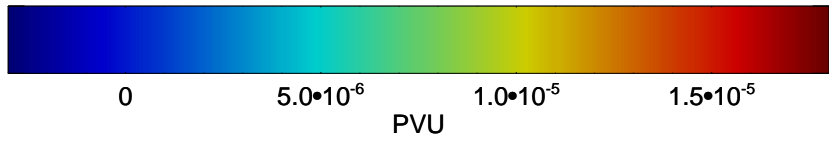

13011318, 78 hour forecast for 355K EPV

355K Montgomery Streamfunction, white
EPV Tropopause (2 PVU) Position
Range ring of 6000 km -- 19 hours GH round trip