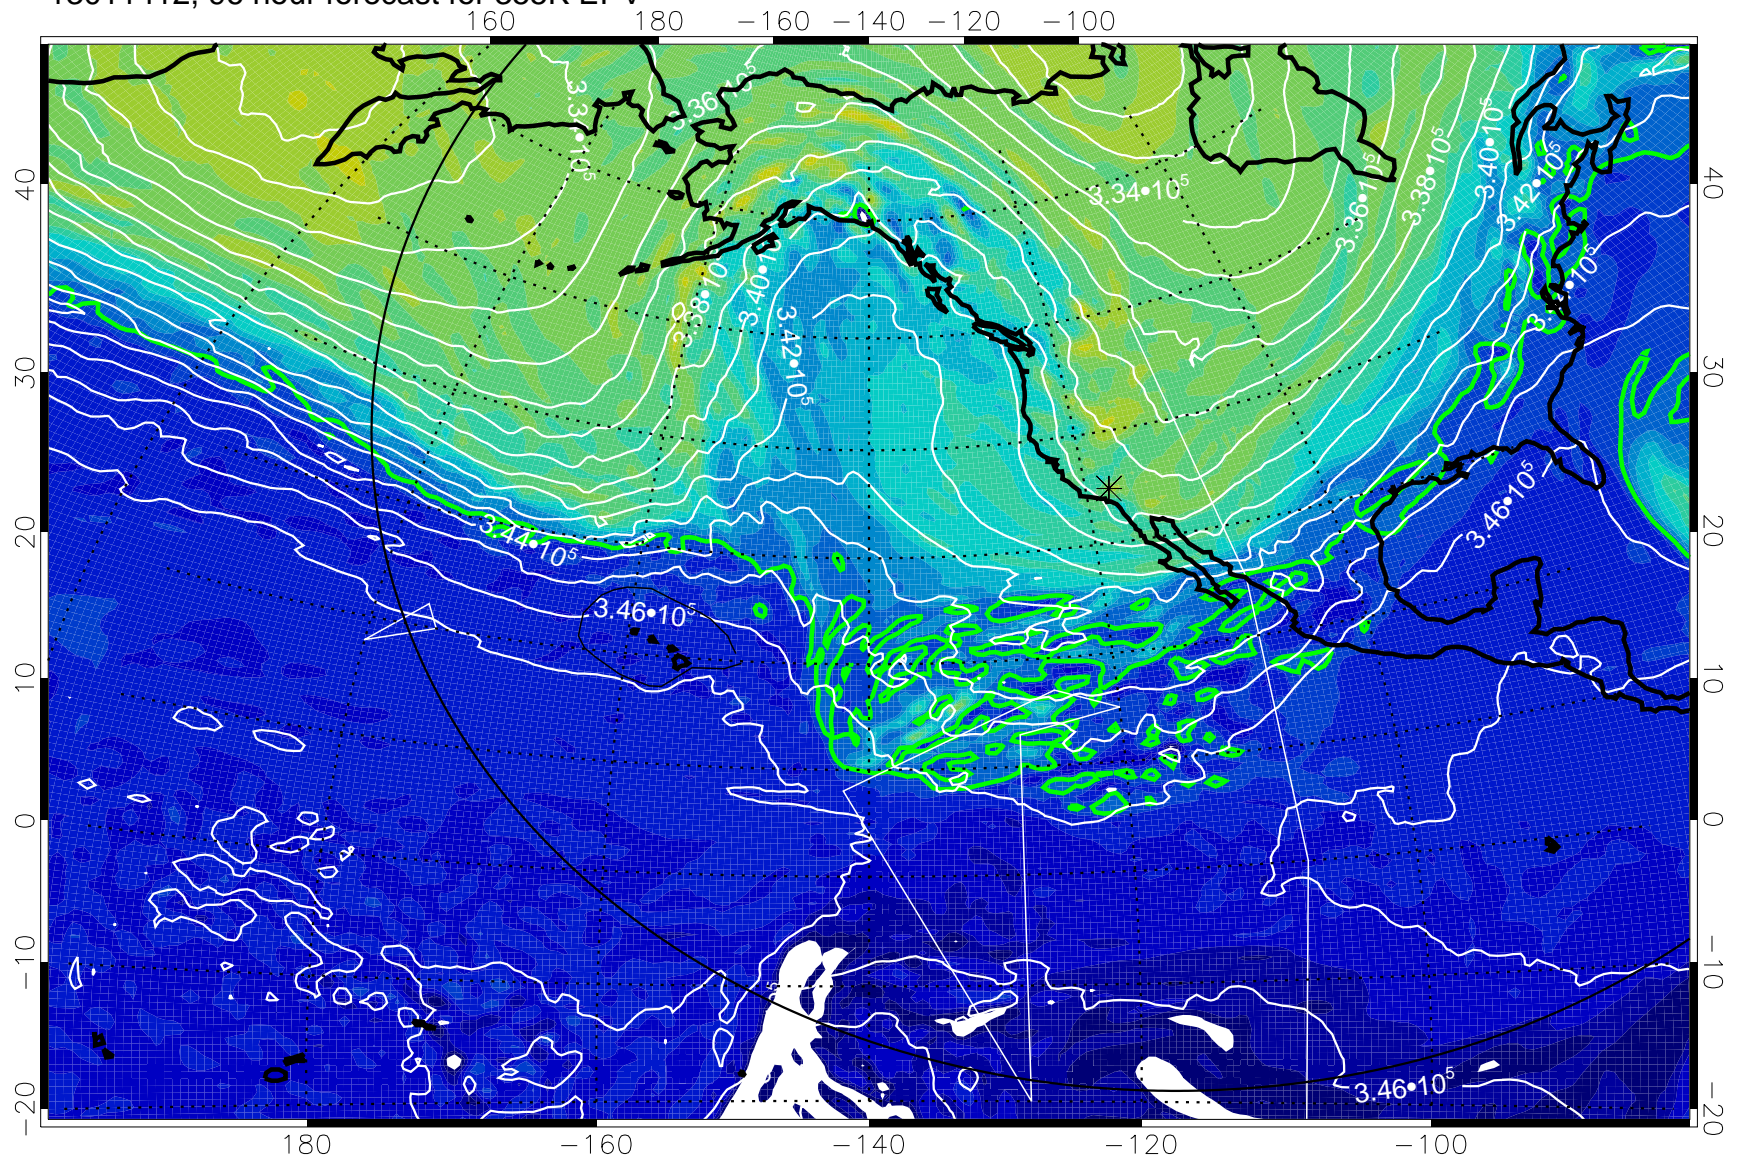

13011312, 72 hour forecast for 355K EPV

0  $5.0 \cdot 10^{-6}$   $1.0 \cdot 10^{-5}$   $1.5 \cdot 10^{-5}$   
PVU

355K Montgomery Streamfunction, white  
EPV Tropopause (2 PVU) Position  
Range ring of 6000 km -- 19 hours GH round trip

13011318, 78 hour forecast for 355K EPV

355K Montgomery Streamfunction, white  
EPV Tropopause (2 PVU) Position  
Range ring of 6000 km -- 19 hours GH round trip

13011400, 84 hour forecast for 355K EPV

355K Montgomery Streamfunction, white  
EPV Tropopause (2 PVU) Position  
Range ring of 6000 km -- 19 hours GH round trip

13011406, 90 hour forecast for 355K EPV

355K Montgomery Streamfunction, white  
EPV Tropopause (2 PVU) Position  
Range ring of 6000 km -- 19 hours GH round trip

13011412, 96 hour forecast for 355K EPV

355K Montgomery Streamfunction, white  
EPV Tropopause (2 PVU) Position  
Range ring of 6000 km -- 19 hours GH round trip

13011418, 102 hour forecast for 355K EPV

160 180 -160 -140 -120 -100

0  $5.0 \cdot 10^{-6}$   $1.0 \cdot 10^{-5}$   $1.5 \cdot 10^{-5}$   
PVU

355K Montgomery Streamfunction, white  
EPV Tropopause (2 PVU) Position  
Range ring of 6000 km -- 19 hours GH round trip