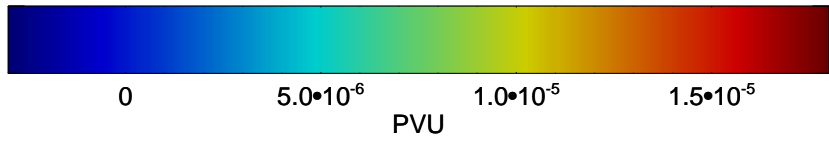

13011306, 78 hour forecast for 355K EPV

355K Montgomery Streamfunction, white
EPV Tropopause (2 PVU) Position
Range ring of 6000 km -- 19 hours GH round trip