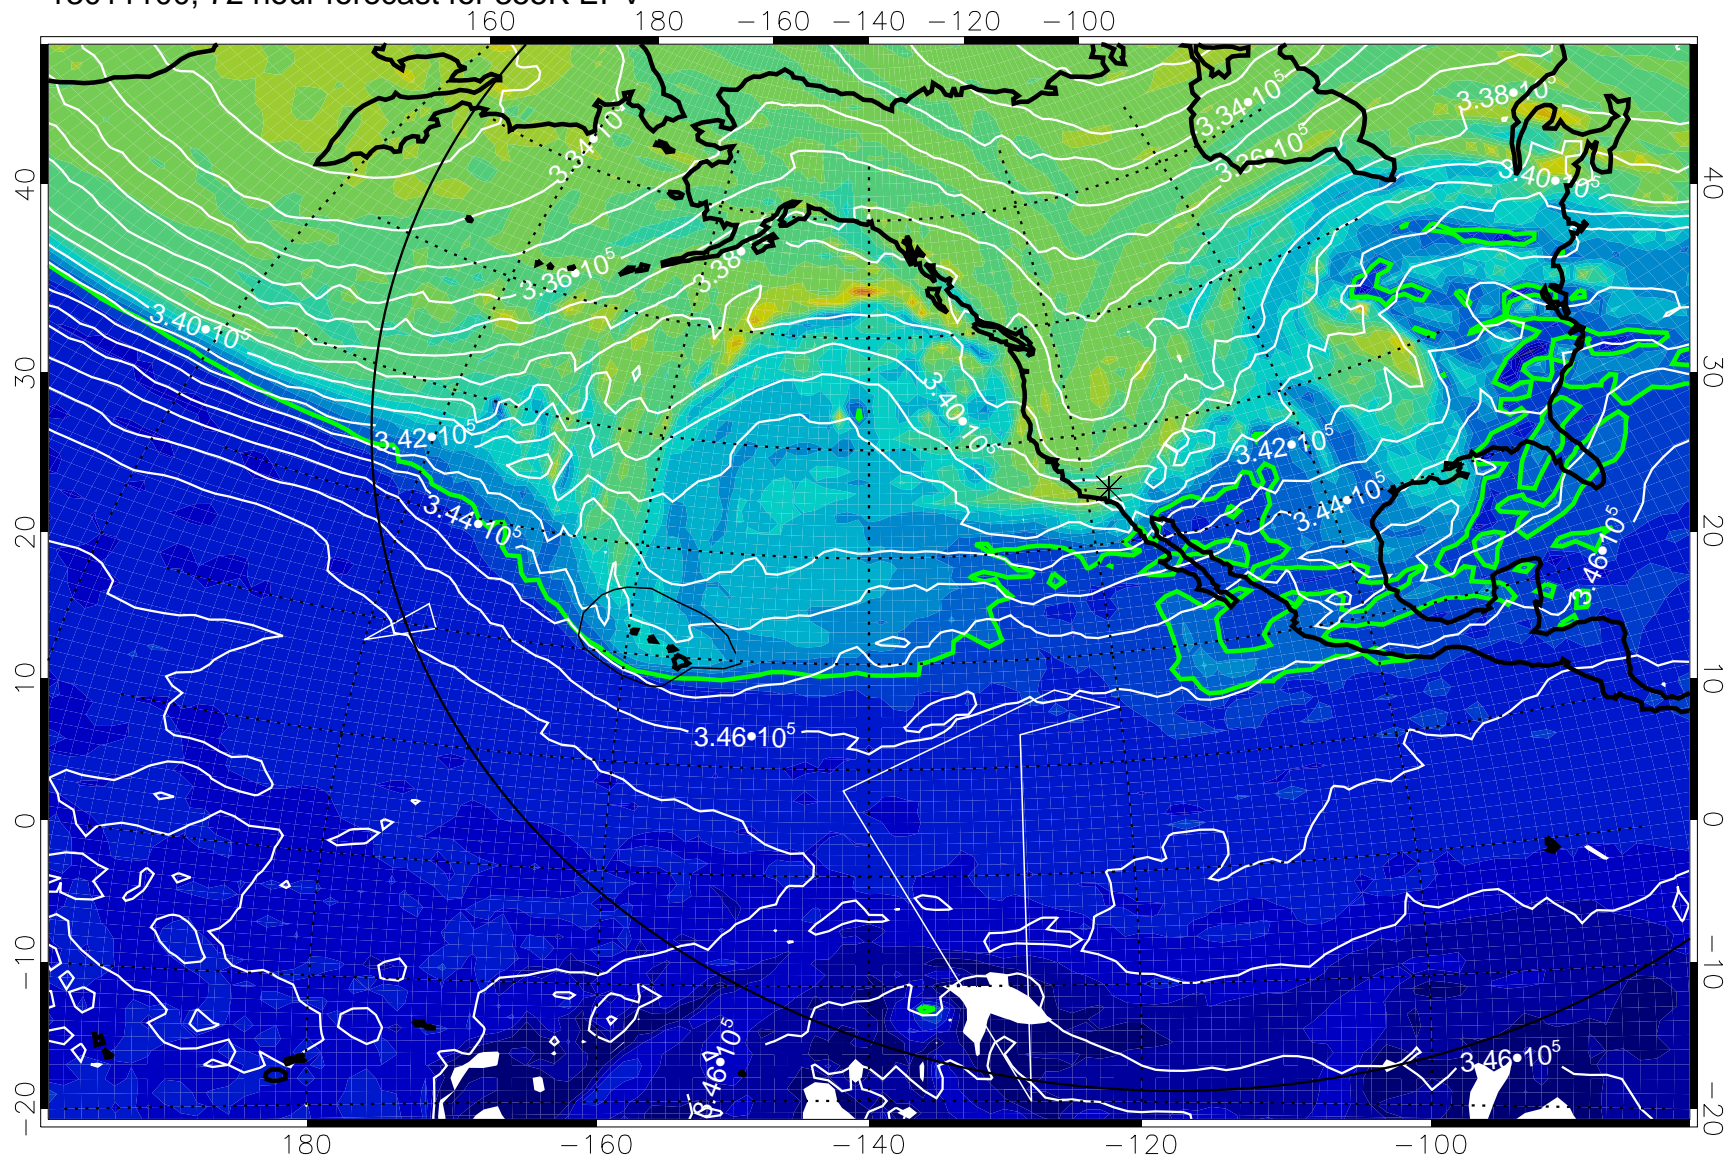

13011100, 72 hour forecast for 355K EPV

0 $5.0 \cdot 10^6$ $1.0 \cdot 10^5$ $1.5 \cdot 10^5$
PVU

355K Montgomery Streamfunction, white
EPV Tropopause (2 PVU) Position
Range ring of 6000 km -- 19 hours GH round trip