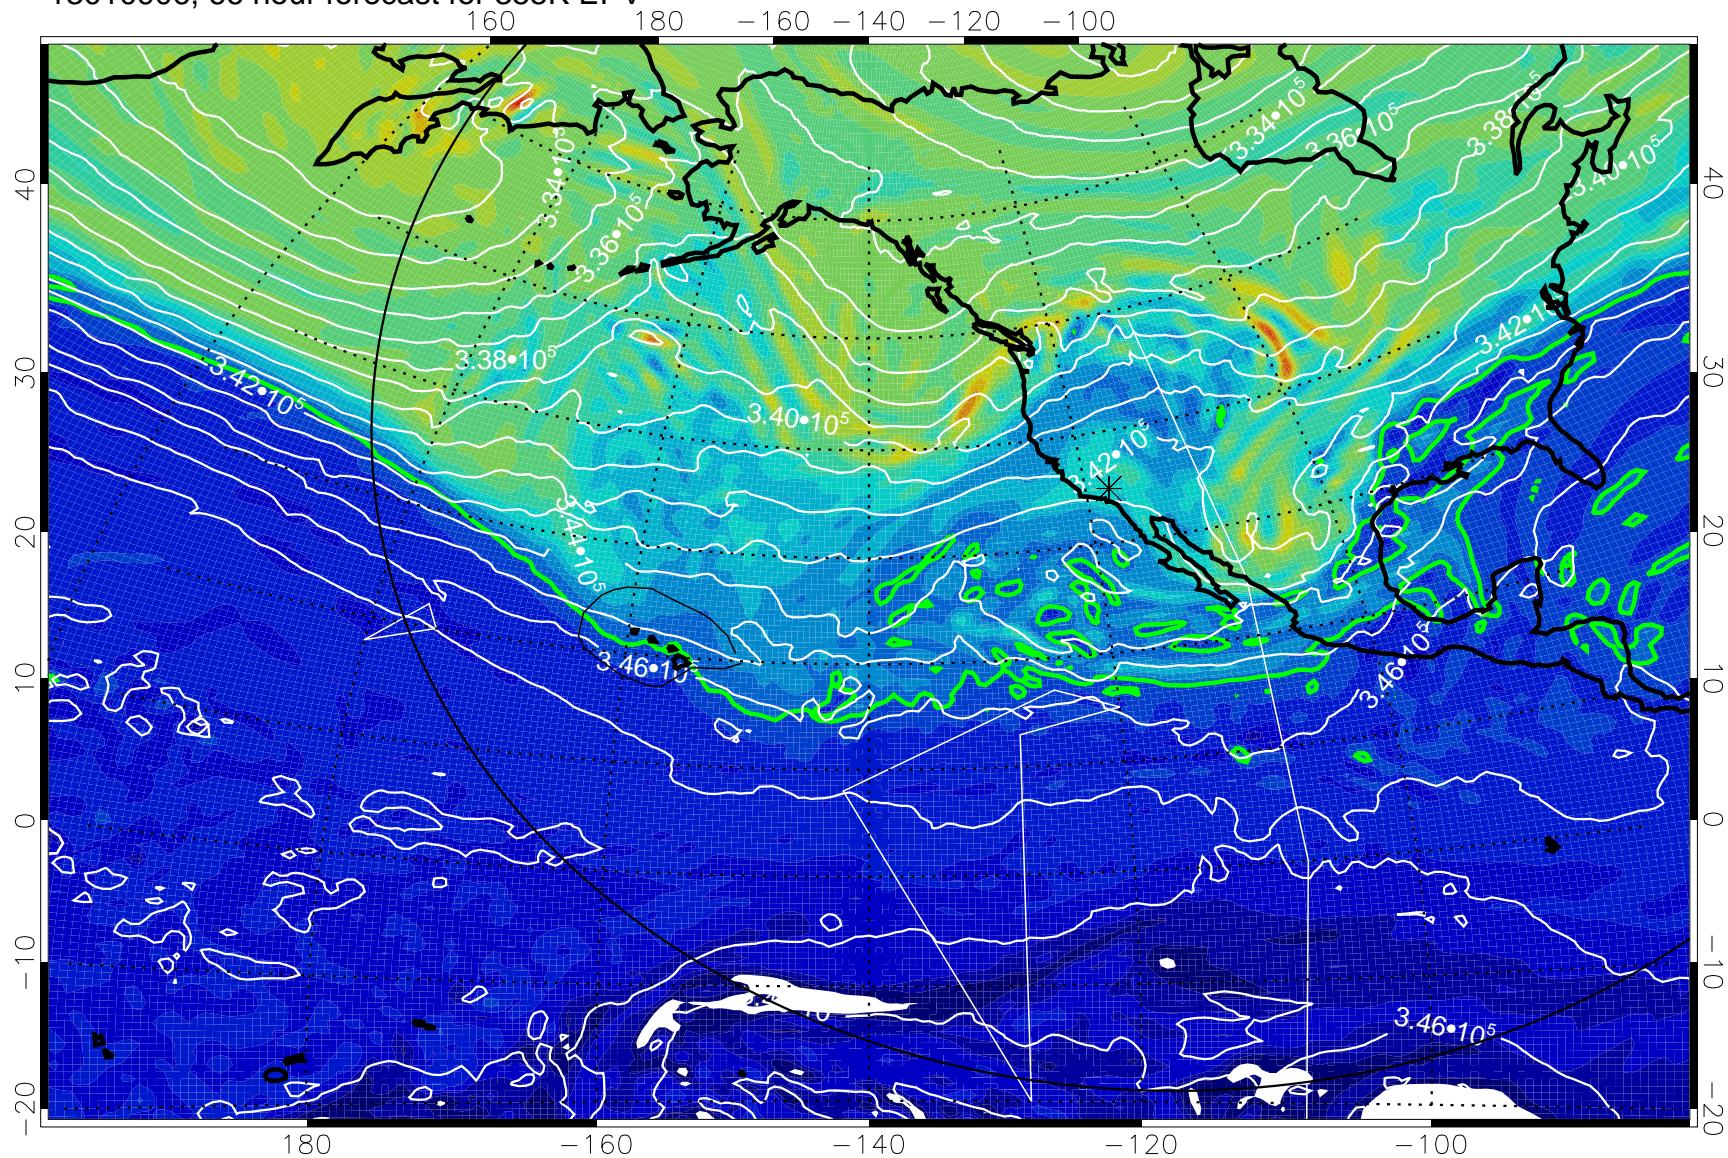

13010818, 54 hour forecast for 355K EPV

355K Montgomery Streamfunction, white  
EPV Tropopause (2 PVU) Position  
Range ring of 6000 km -- 19 hours GH round trip

13010900, 60 hour forecast for 355K EPV

160 180 -160 -140 -120 -100

0  $5.0 \times 10^{-6}$   $1.0 \times 10^{-5}$   $1.5 \times 10^{-5}$   
PVU

355K Montgomery Streamfunction, white  
EPV Tropopause (2 PVU) Position  
Range ring of 6000 km -- 19 hours GH round trip

13010906, 66 hour forecast for 355K EPV

355K Montgomery Streamfunction, white  
EPV Tropopause (2 PVU) Position  
Range ring of 6000 km -- 19 hours GH round trip

13010912, 72 hour forecast for 355K EPV

0  $5.0 \cdot 10^{-6}$   $1.0 \cdot 10^{-5}$   $1.5 \cdot 10^{-5}$   
PVU

355K Montgomery Streamfunction, white  
EPV Tropopause (2 PVU) Position  
Range ring of 6000 km -- 19 hours GH round trip

13010918, 78 hour forecast for 355K EPV

355K Montgomery Streamfunction, white  
EPV Tropopause (2 PVU) Position  
Range ring of 6000 km -- 19 hours GH round trip