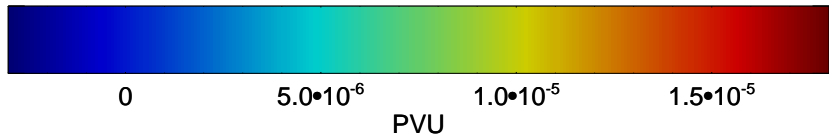

13010712, 24 hour forecast for 355K EPV

355K Montgomery Streamfunction, white
EPV Tropopause (2 PVU) Position
Range ring of 6000 km -- 19 hours GH round trip