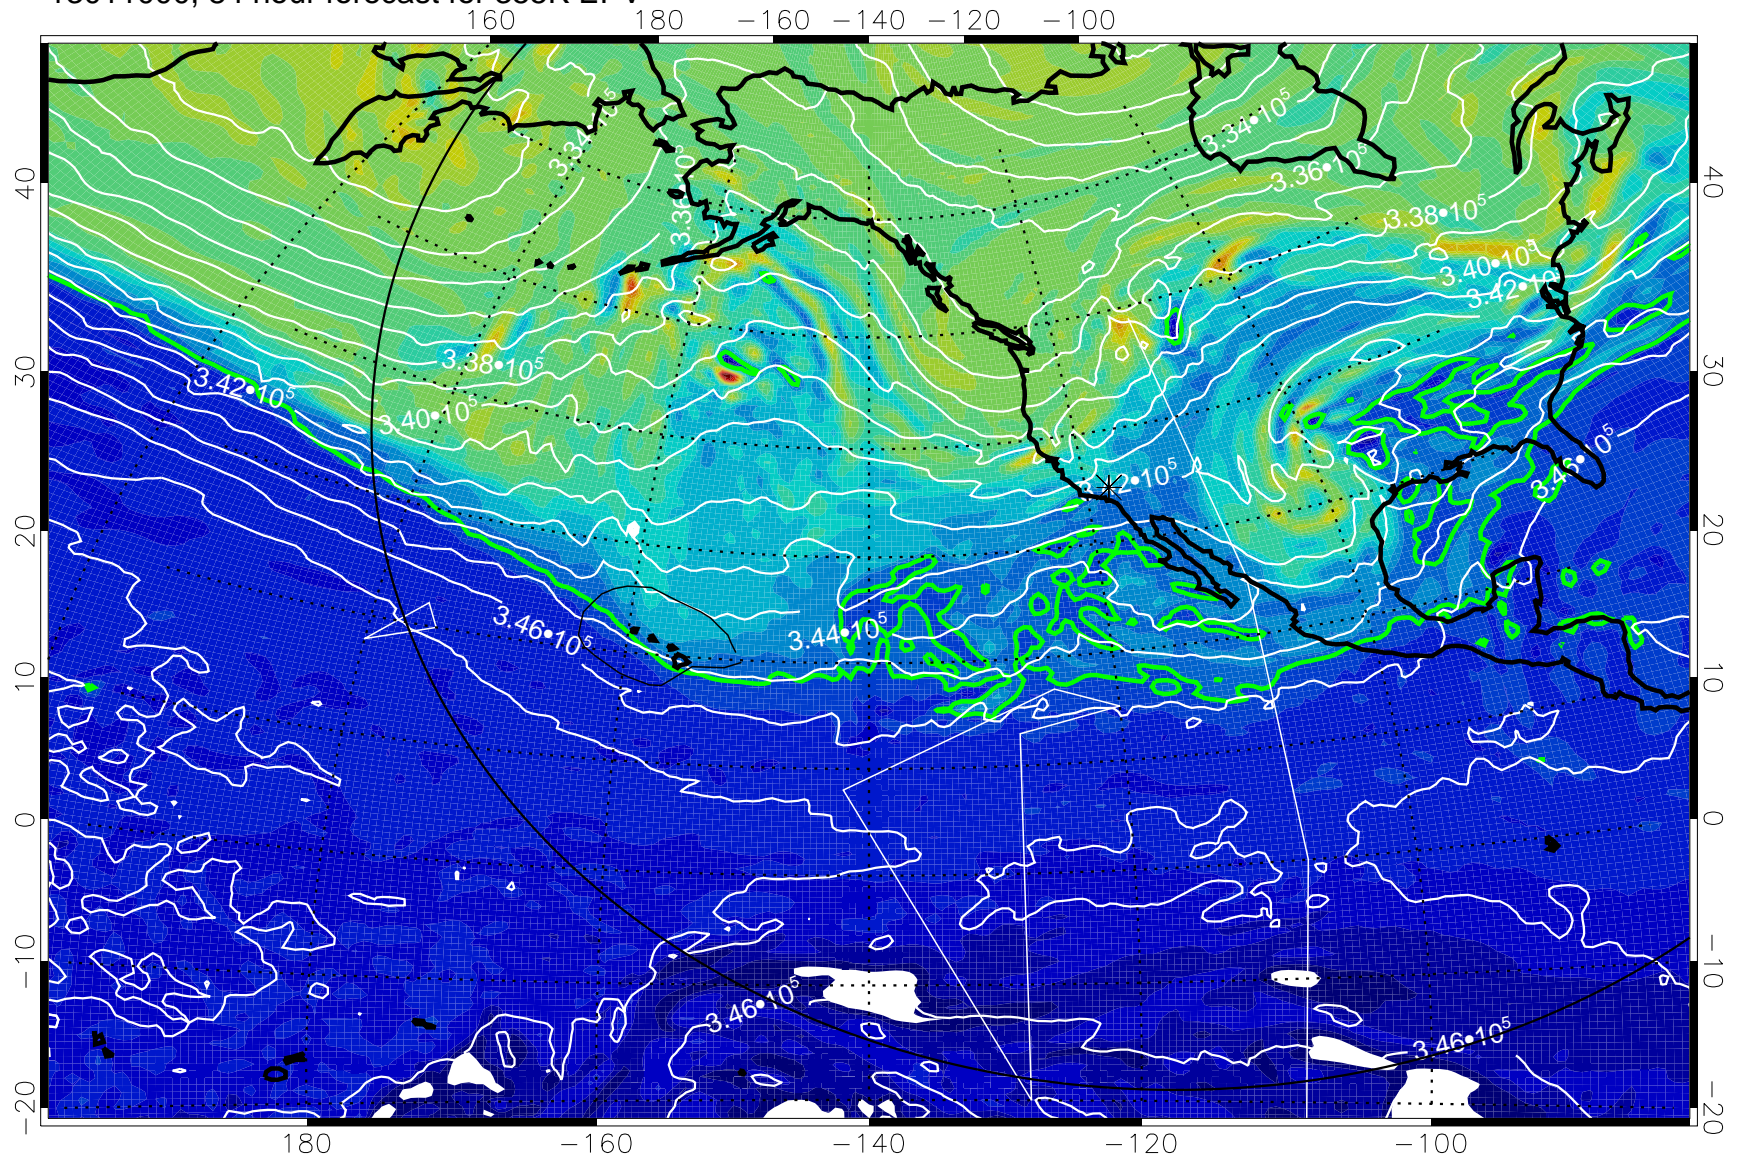

0  $5.0 \times 10^{-6}$   $1.0 \times 10^{-5}$   $1.5 \times 10^{-5}$   
PVU

355K Montgomery Streamfunction, white  
EPV Tropopause (2 PVU) Position  
Range ring of 6000 km -- 19 hours GH round trip

13010906, 66 hour forecast for 355K EPV

355K Montgomery Streamfunction, white  
EPV Tropopause (2 PVU) Position  
Range ring of 6000 km -- 19 hours GH round trip

13010912, 72 hour forecast for 355K EPV

0  $5.0 \cdot 10^{-6}$   $1.0 \cdot 10^{-5}$   $1.5 \cdot 10^{-5}$   
PVU

355K Montgomery Streamfunction, white  
EPV Tropopause (2 PVU) Position  
Range ring of 6000 km -- 19 hours GH round trip

13010918, 78 hour forecast for 355K EPV

355K Montgomery Streamfunction, white  
EPV Tropopause (2 PVU) Position  
Range ring of 6000 km -- 19 hours GH round trip

13011000, 84 hour forecast for 355K EPV

355K Montgomery Streamfunction, white  
EPV Tropopause (2 PVU) Position  
Range ring of 6000 km -- 19 hours GH round trip

13011006, 90 hour forecast for 355K EPV

160 180 -160 -140 -120 -100