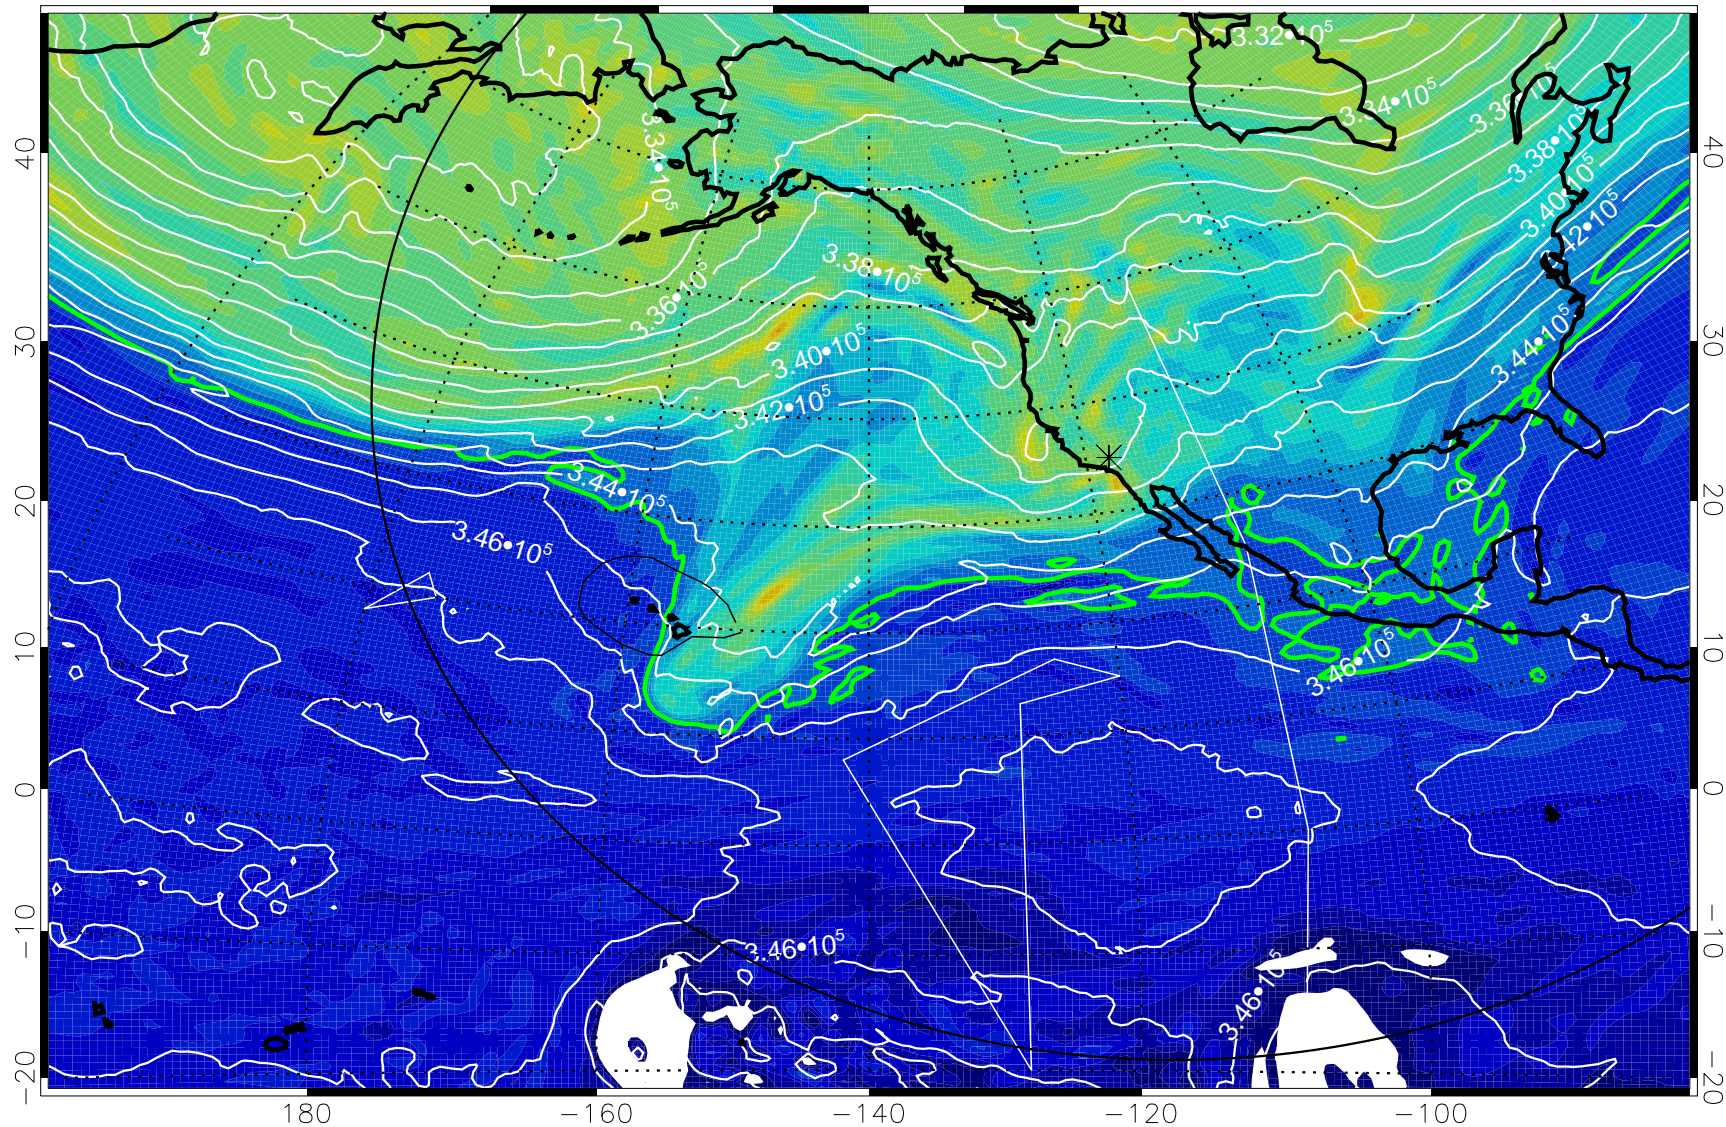

13010618, 6 hour forecast for 355K EPV

160 180 -160 -140 -120 -100

0  $5.0 \cdot 10^{-6}$   $1.0 \cdot 10^{-5}$   $1.5 \cdot 10^{-5}$   
PVU

355K Montgomery Streamfunction, white  
EPV Tropopause (2 PVU) Position  
Range ring of 6000 km -- 19 hours GH round trip

13010700, 12 hour forecast for 355K EPV

160 180 -160 -140 -120 -100

355K Montgomery Streamfunction, white  
EPV Tropopause (2 PVU) Position  
Range ring of 6000 km -- 19 hours GH round trip

13010706, 18 hour forecast for 355K EPV

355K Montgomery Streamfunction, white  
EPV Tropopause (2 PVU) Position  
Range ring of 6000 km -- 19 hours GH round trip

13010712, 24 hour forecast for 355K EPV

355K Montgomery Streamfunction, white  
EPV Tropopause (2 PVU) Position  
Range ring of 6000 km -- 19 hours GH round trip

355K Montgomery Streamfunction, white  
EPV Tropopause (2 PVU) Position  
Range ring of 6000 km -- 19 hours GH round trip

13010806, 42 hour forecast for 355K EPV

355K Montgomery Streamfunction, white  
EPV Tropopause (2 PVU) Position  
Range ring of 6000 km -- 19 hours GH round trip