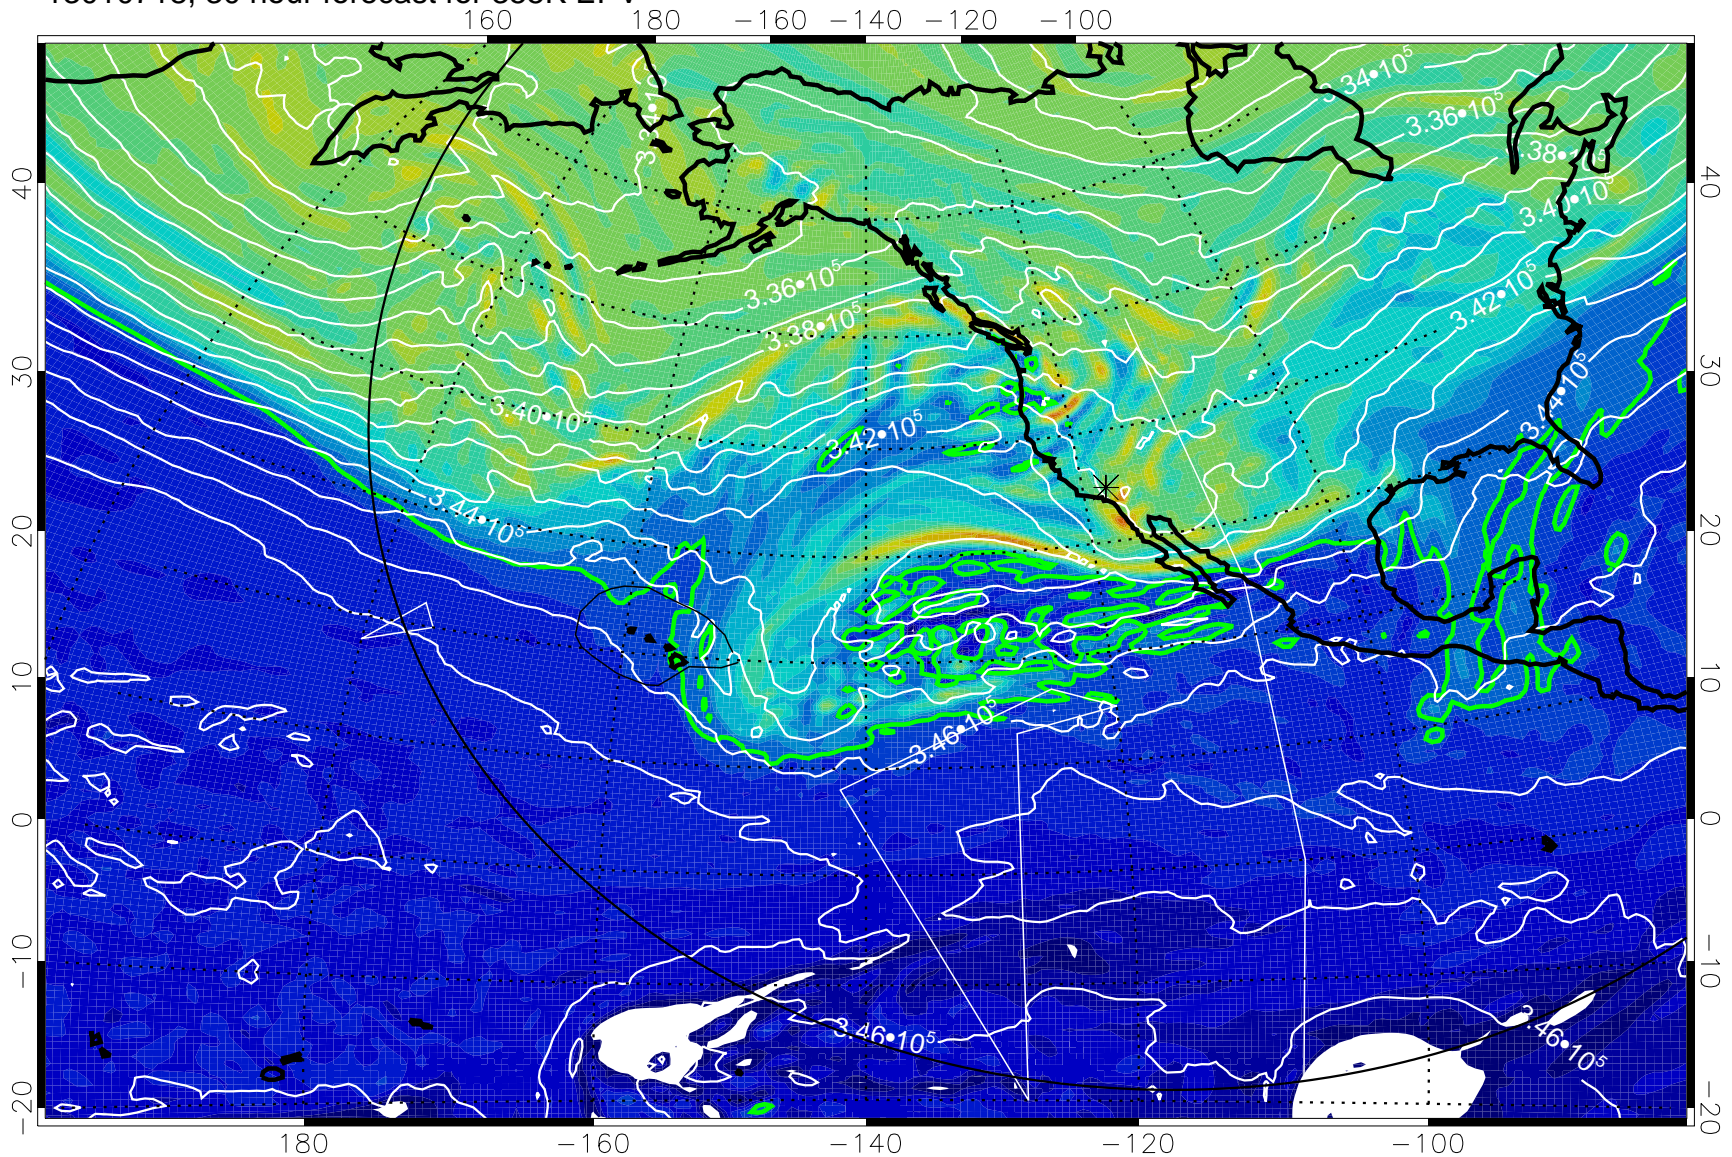

13010700, 12 hour forecast for 355K EPV

160 180 -160 -140 -120 -100

355K Montgomery Streamfunction, white  
EPV Tropopause (2 PVU) Position  
Range ring of 6000 km -- 19 hours GH round trip

13010706, 18 hour forecast for 355K EPV

355K Montgomery Streamfunction, white  
EPV Tropopause (2 PVU) Position  
Range ring of 6000 km -- 19 hours GH round trip

13010712, 24 hour forecast for 355K EPV

355K Montgomery Streamfunction, white  
EPV Tropopause (2 PVU) Position  
Range ring of 6000 km -- 19 hours GH round trip

13010718, 30 hour forecast for 355K EPV

355K Montgomery Streamfunction, white  
EPV Tropopause (2 PVU) Position  
Range ring of 6000 km -- 19 hours GH round trip

13010800, 36 hour forecast for 355K EPV

0  $5.0 \cdot 10^{-6}$   $1.0 \cdot 10^{-5}$   $1.5 \cdot 10^{-5}$   
PVU

355K Montgomery Streamfunction, white  
EPV Tropopause (2 PVU) Position  
Range ring of 6000 km -- 19 hours GH round trip

13010806, 42 hour forecast for 355K EPV

355K Montgomery Streamfunction, white  
EPV Tropopause (2 PVU) Position  
Range ring of 6000 km -- 19 hours GH round trip