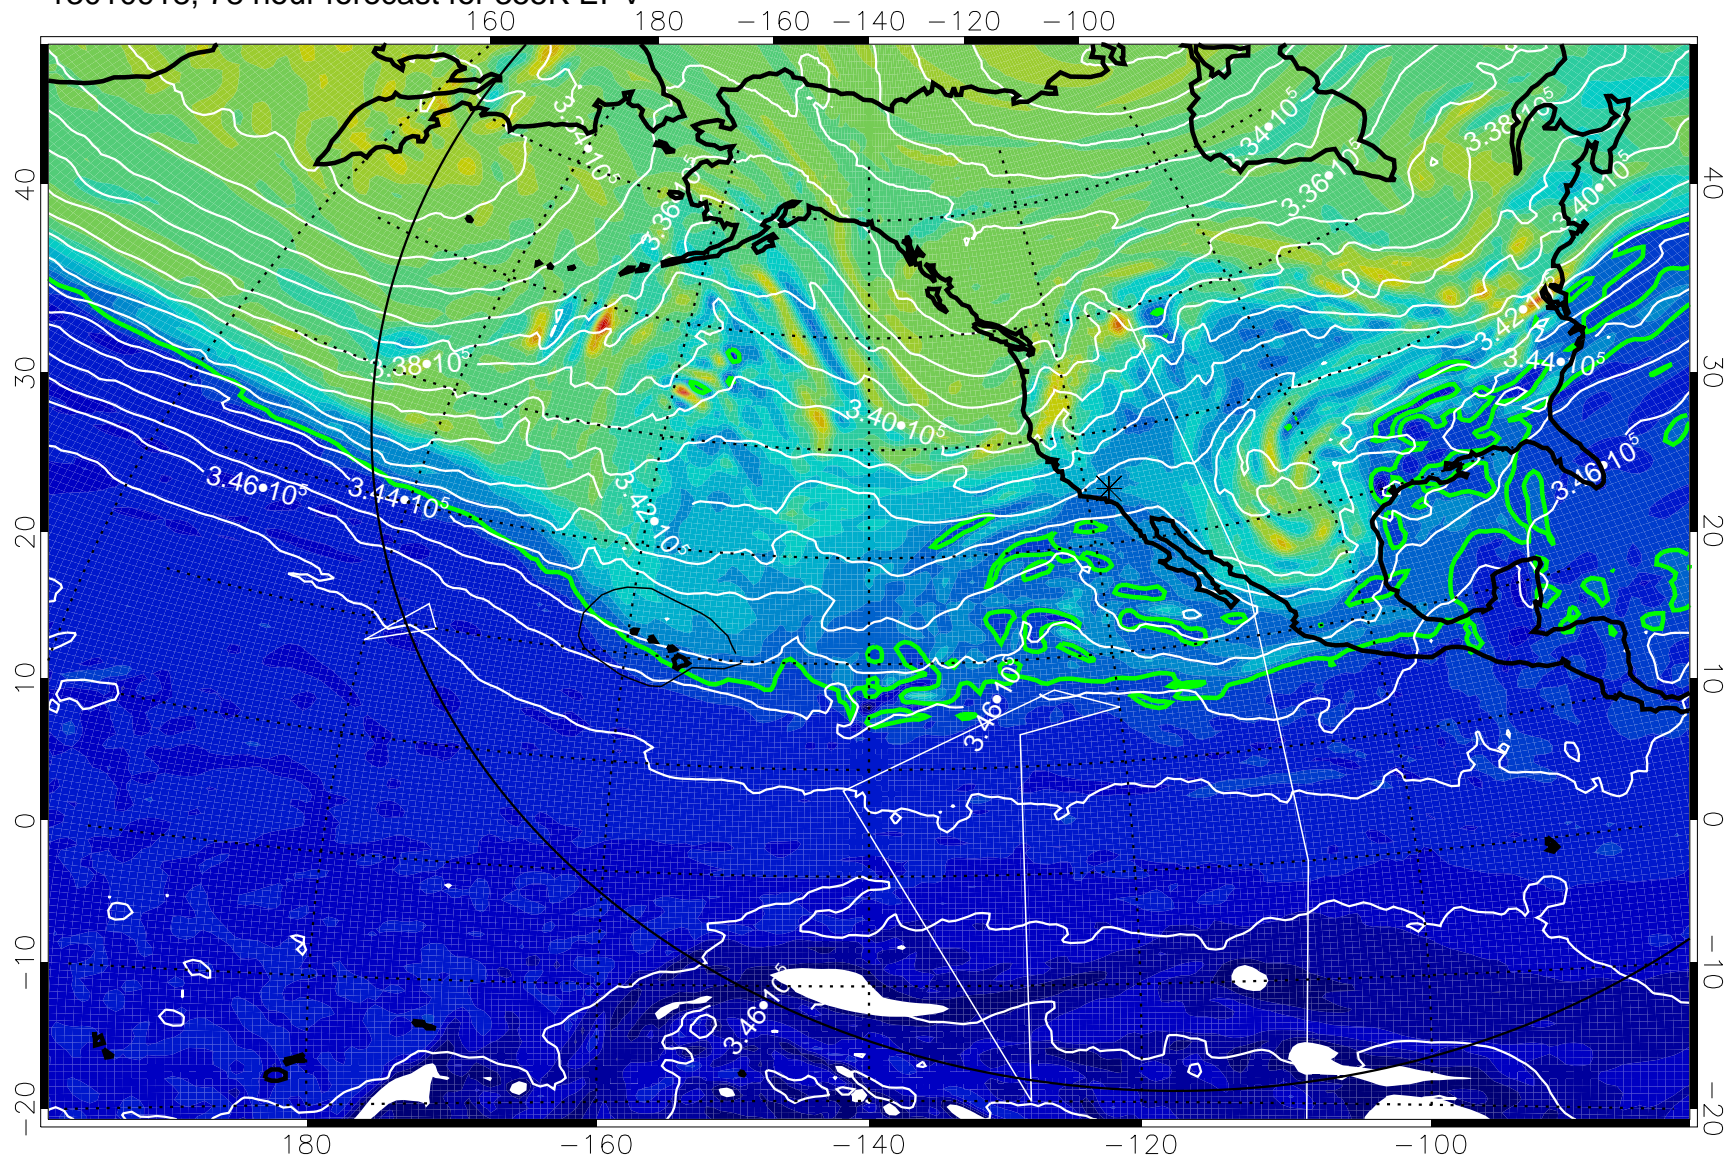

0  $5.0 \times 10^{-6}$   $1.0 \times 10^{-5}$   $1.5 \times 10^{-5}$   
PVU

355K Montgomery Streamfunction, white  
EPV Tropopause (2 PVU) Position  
Range ring of 6000 km -- 19 hours GH round trip

13010906, 66 hour forecast for 355K EPV

355K Montgomery Streamfunction, white  
EPV Tropopause (2 PVU) Position  
Range ring of 6000 km -- 19 hours GH round trip

13010912, 72 hour forecast for 355K EPV

0  $5.0 \cdot 10^{-6}$   $1.0 \cdot 10^{-5}$   $1.5 \cdot 10^{-5}$   
PVU

355K Montgomery Streamfunction, white  
EPV Tropopause (2 PVU) Position  
Range ring of 6000 km -- 19 hours GH round trip

13010918, 78 hour forecast for 355K EPV

355K Montgomery Streamfunction, white  
EPV Tropopause (2 PVU) Position  
Range ring of 6000 km -- 19 hours GH round trip

13011000, 84 hour forecast for 355K EPV

355K Montgomery Streamfunction, white  
EPV Tropopause (2 PVU) Position  
Range ring of 6000 km -- 19 hours GH round trip

13011006, 90 hour forecast for 355K EPV

160 180 -160 -140 -120 -100