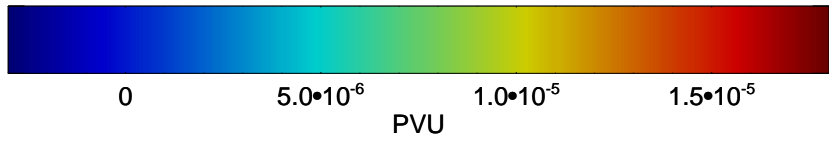

13010718, 30 hour forecast for 355K EPV

355K Montgomery Streamfunction, white
EPV Tropopause (2 PVU) Position
Range ring of 6000 km -- 19 hours GH round trip