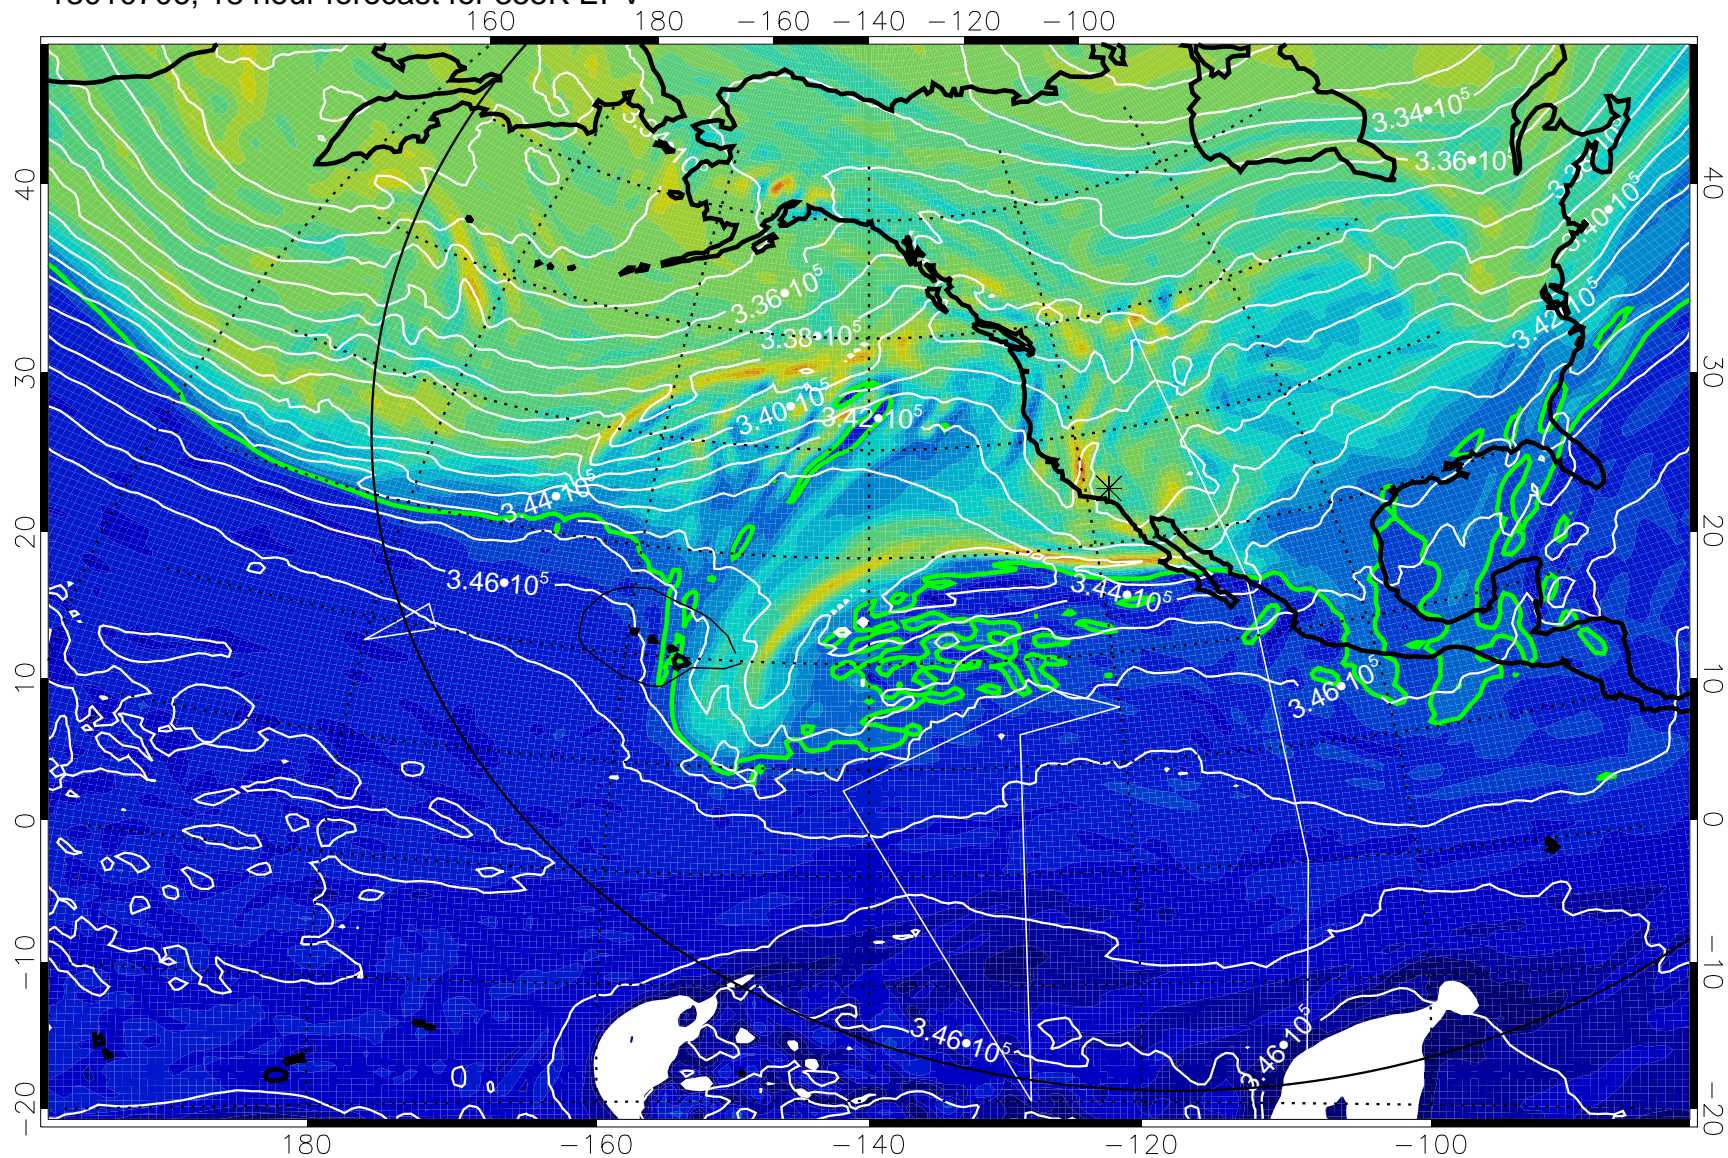

13010618, 6 hour forecast for 355K EPV

160 180 -160 -140 -120 -100

0  $5.0 \cdot 10^{-6}$   $1.0 \cdot 10^{-5}$   $1.5 \cdot 10^{-5}$   
PVU

355K Montgomery Streamfunction, white  
EPV Tropopause (2 PVU) Position  
Range ring of 6000 km -- 19 hours GH round trip

13010700, 12 hour forecast for 355K EPV

160 180 -160 -140 -120 -100

355K Montgomery Streamfunction, white  
EPV Tropopause (2 PVU) Position  
Range ring of 6000 km -- 19 hours GH round trip

13010706, 18 hour forecast for 355K EPV

355K Montgomery Streamfunction, white  
EPV Tropopause (2 PVU) Position  
Range ring of 6000 km -- 19 hours GH round trip

13010712, 24 hour forecast for 355K EPV

355K Montgomery Streamfunction, white  
EPV Tropopause (2 PVU) Position  
Range ring of 6000 km -- 19 hours GH round trip

355K Montgomery Streamfunction, white  
EPV Tropopause (2 PVU) Position  
Range ring of 6000 km -- 19 hours GH round trip

13010806, 42 hour forecast for 355K EPV

355K Montgomery Streamfunction, white  
EPV Tropopause (2 PVU) Position  
Range ring of 6000 km -- 19 hours GH round trip