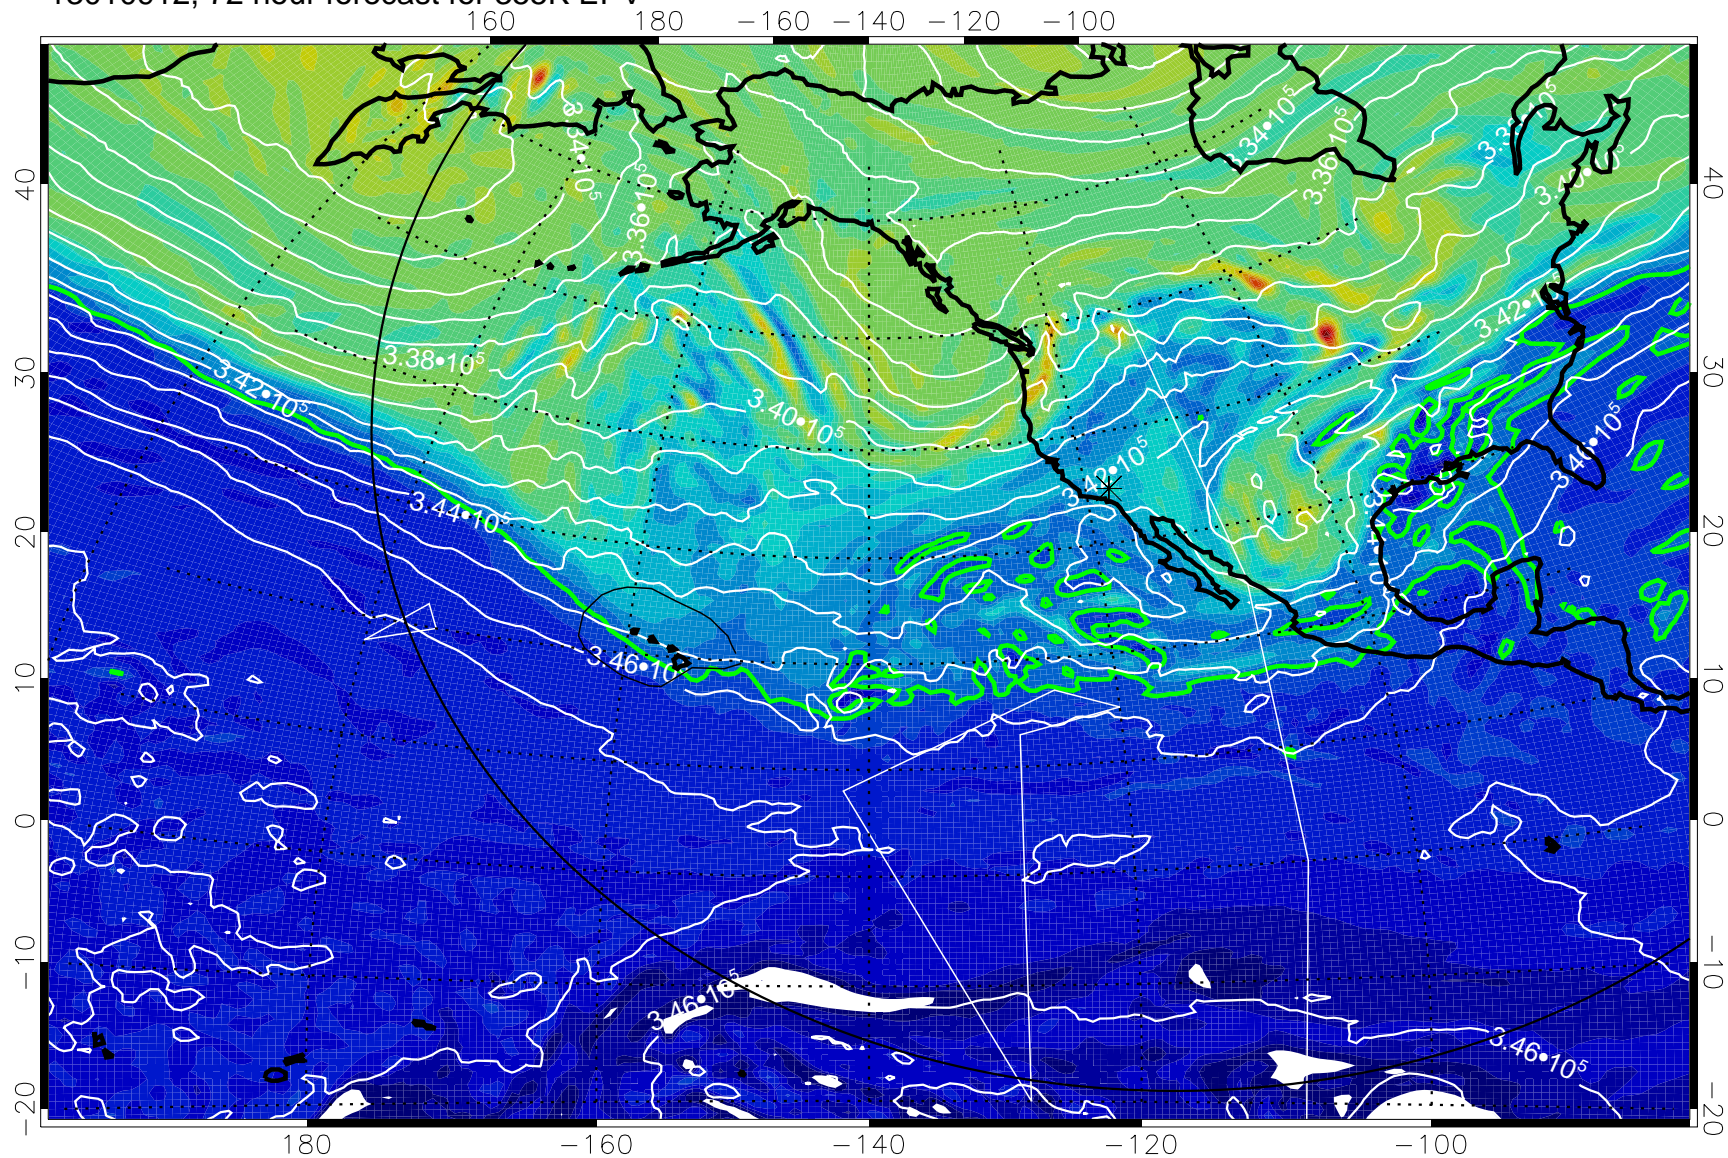

13010818, 54 hour forecast for 355K EPV

355K Montgomery Streamfunction, white  
EPV Tropopause (2 PVU) Position  
Range ring of 6000 km -- 19 hours GH round trip

13010900, 60 hour forecast for 355K EPV

160 180 -160 -140 -120 -100

0  $5.0 \times 10^{-6}$   $1.0 \times 10^{-5}$   $1.5 \times 10^{-5}$   
PVU

355K Montgomery Streamfunction, white  
EPV Tropopause (2 PVU) Position  
Range ring of 6000 km -- 19 hours GH round trip

13010906, 66 hour forecast for 355K EPV

355K Montgomery Streamfunction, white  
EPV Tropopause (2 PVU) Position  
Range ring of 6000 km -- 19 hours GH round trip

13010912, 72 hour forecast for 355K EPV

0  $5.0 \cdot 10^{-6}$   $1.0 \cdot 10^{-5}$   $1.5 \cdot 10^{-5}$   
PVU

355K Montgomery Streamfunction, white  
EPV Tropopause (2 PVU) Position  
Range ring of 6000 km -- 19 hours GH round trip

13010918, 78 hour forecast for 355K EPV

355K Montgomery Streamfunction, white  
EPV Tropopause (2 PVU) Position  
Range ring of 6000 km -- 19 hours GH round trip