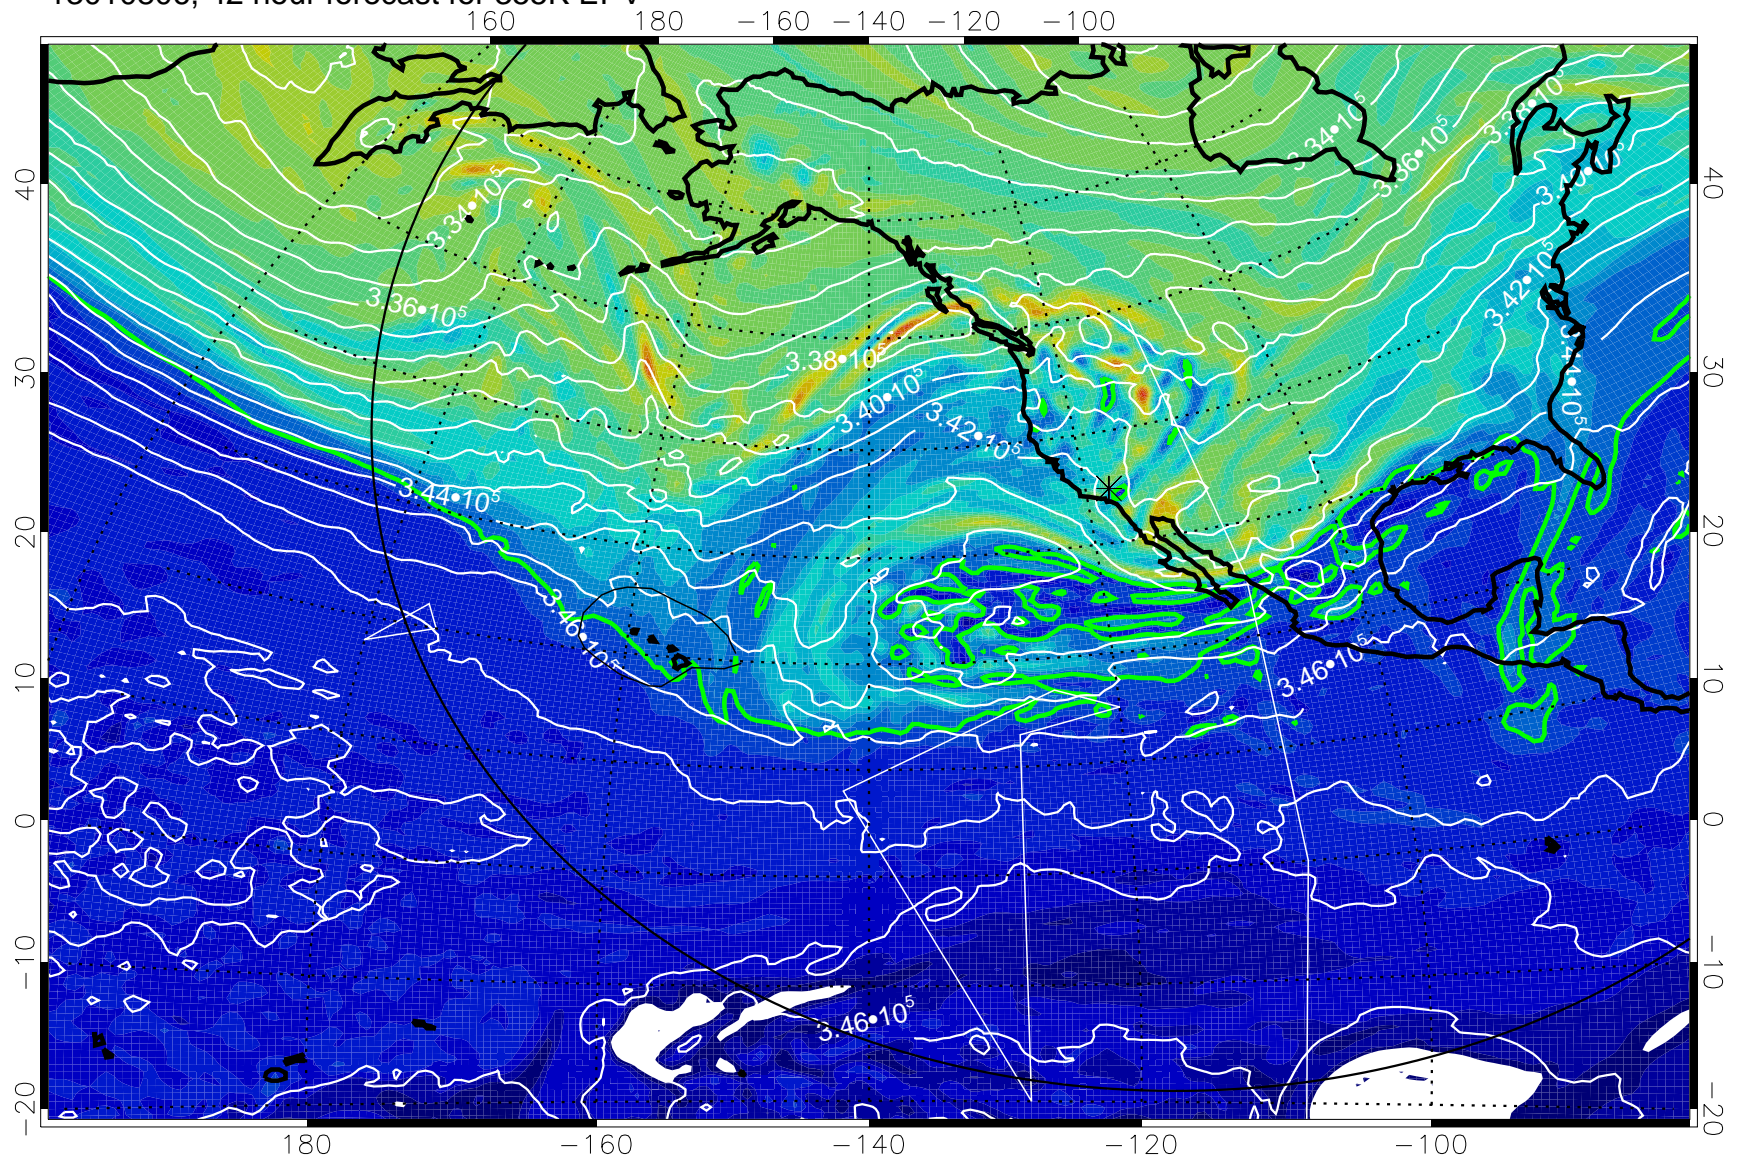

355K Montgomery Streamfunction, white  
EPV Tropopause (2 PVU) Position  
Range ring of 6000 km -- 19 hours GH round trip

13010712, 24 hour forecast for 355K EPV

355K Montgomery Streamfunction, white  
EPV Tropopause (2 PVU) Position  
Range ring of 6000 km -- 19 hours GH round trip

13010718, 30 hour forecast for 355K EPV

355K Montgomery Streamfunction, white  
EPV Tropopause (2 PVU) Position  
Range ring of 6000 km -- 19 hours GH round trip

13010800, 36 hour forecast for 355K EPV

0  $5.0 \cdot 10^{-6}$   $1.0 \cdot 10^{-5}$   $1.5 \cdot 10^{-5}$   
PVU

355K Montgomery Streamfunction, white  
EPV Tropopause (2 PVU) Position  
Range ring of 6000 km -- 19 hours GH round trip

13010806, 42 hour forecast for 355K EPV

355K Montgomery Streamfunction, white  
EPV Tropopause (2 PVU) Position  
Range ring of 6000 km -- 19 hours GH round trip

13010818, 54 hour forecast for 355K EPV

355K Montgomery Streamfunction, white  
EPV Tropopause (2 PVU) Position  
Range ring of 6000 km -- 19 hours GH round trip

13010900, 60 hour forecast for 355K EPV

160 180 -160 -140 -120 -100