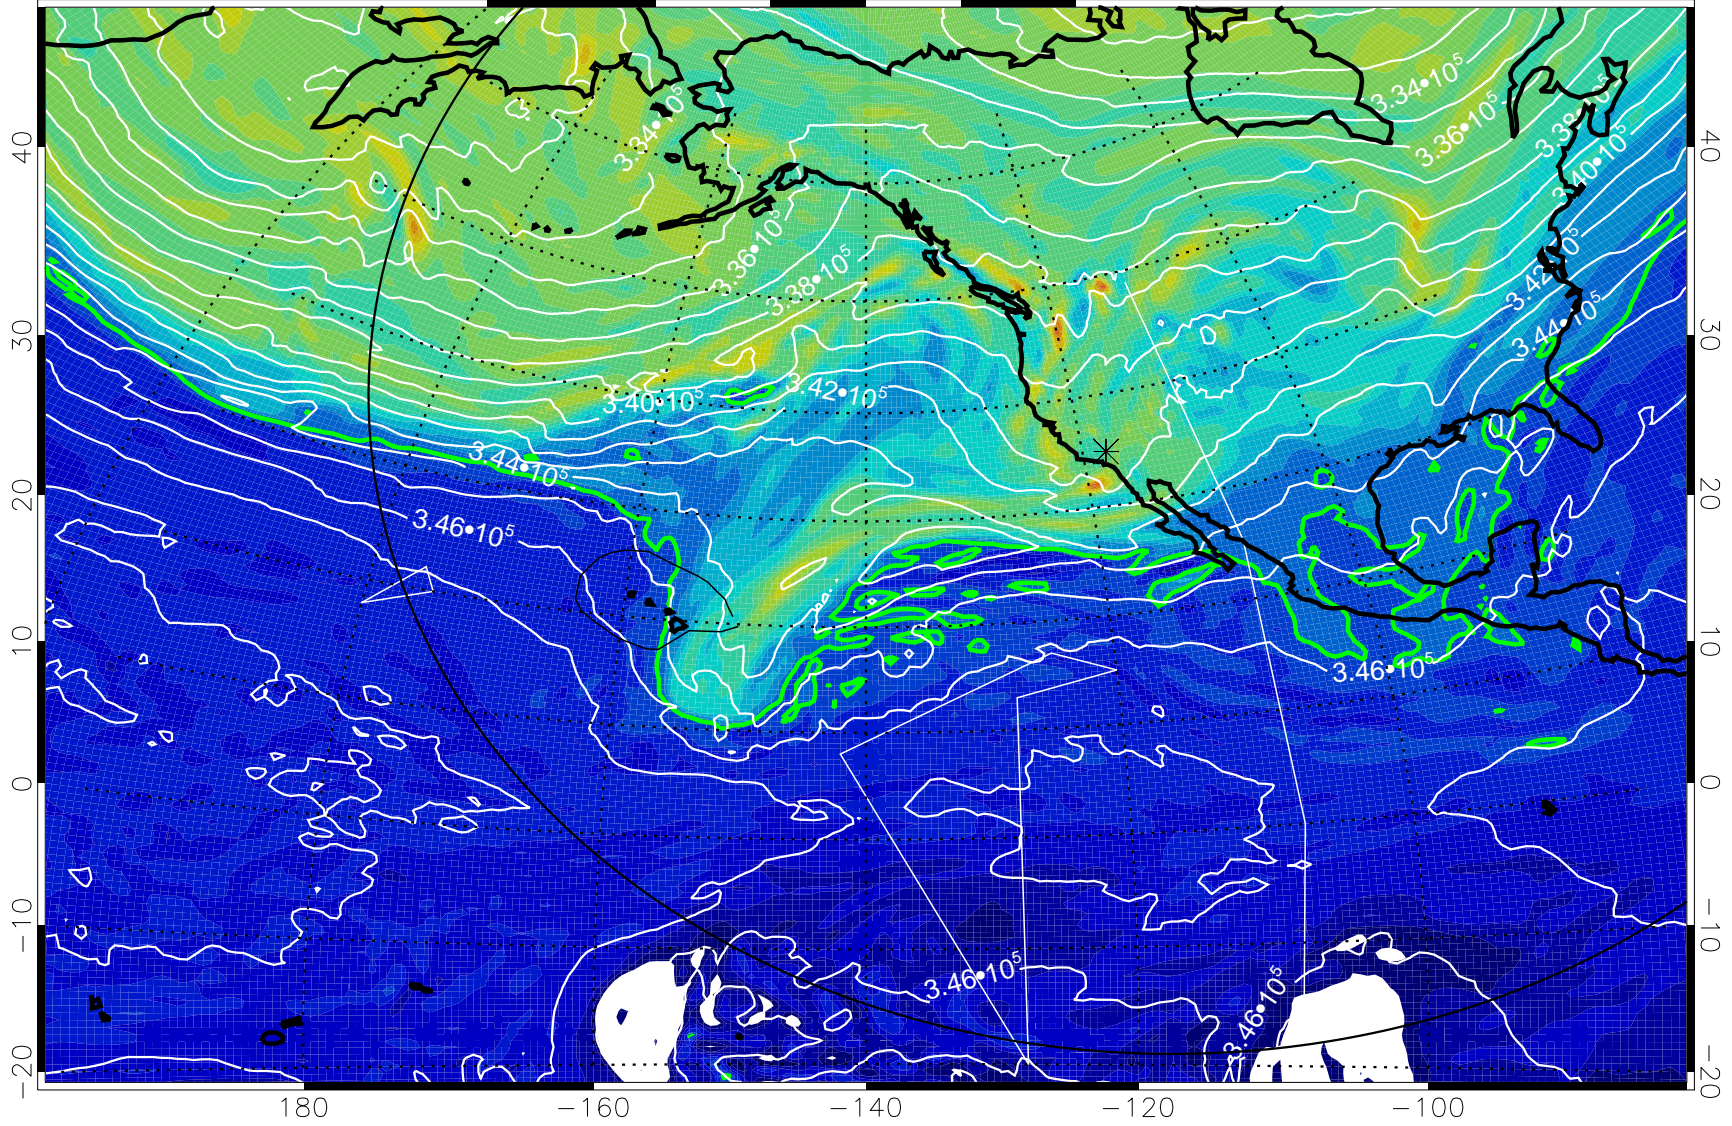

13010618, 6 hour forecast for 355K EPV

160 180 -160 -140 -120 -100

0  $5.0 \cdot 10^{-6}$   $1.0 \cdot 10^{-5}$   $1.5 \cdot 10^{-5}$   
PVU

355K Montgomery Streamfunction, white  
EPV Tropopause (2 PVU) Position  
Range ring of 6000 km -- 19 hours GH round trip

13010700, 12 hour forecast for 355K EPV

160 180 -160 -140 -120 -100

355K Montgomery Streamfunction, white  
EPV Tropopause (2 PVU) Position  
Range ring of 6000 km -- 19 hours GH round trip

13010706, 18 hour forecast for 355K EPV

355K Montgomery Streamfunction, white  
EPV Tropopause (2 PVU) Position  
Range ring of 6000 km -- 19 hours GH round trip

13010712, 24 hour forecast for 355K EPV

355K Montgomery Streamfunction, white  
EPV Tropopause (2 PVU) Position  
Range ring of 6000 km -- 19 hours GH round trip

355K Montgomery Streamfunction, white  
EPV Tropopause (2 PVU) Position  
Range ring of 6000 km -- 19 hours GH round trip

13010806, 42 hour forecast for 355K EPV

355K Montgomery Streamfunction, white  
EPV Tropopause (2 PVU) Position  
Range ring of 6000 km -- 19 hours GH round trip