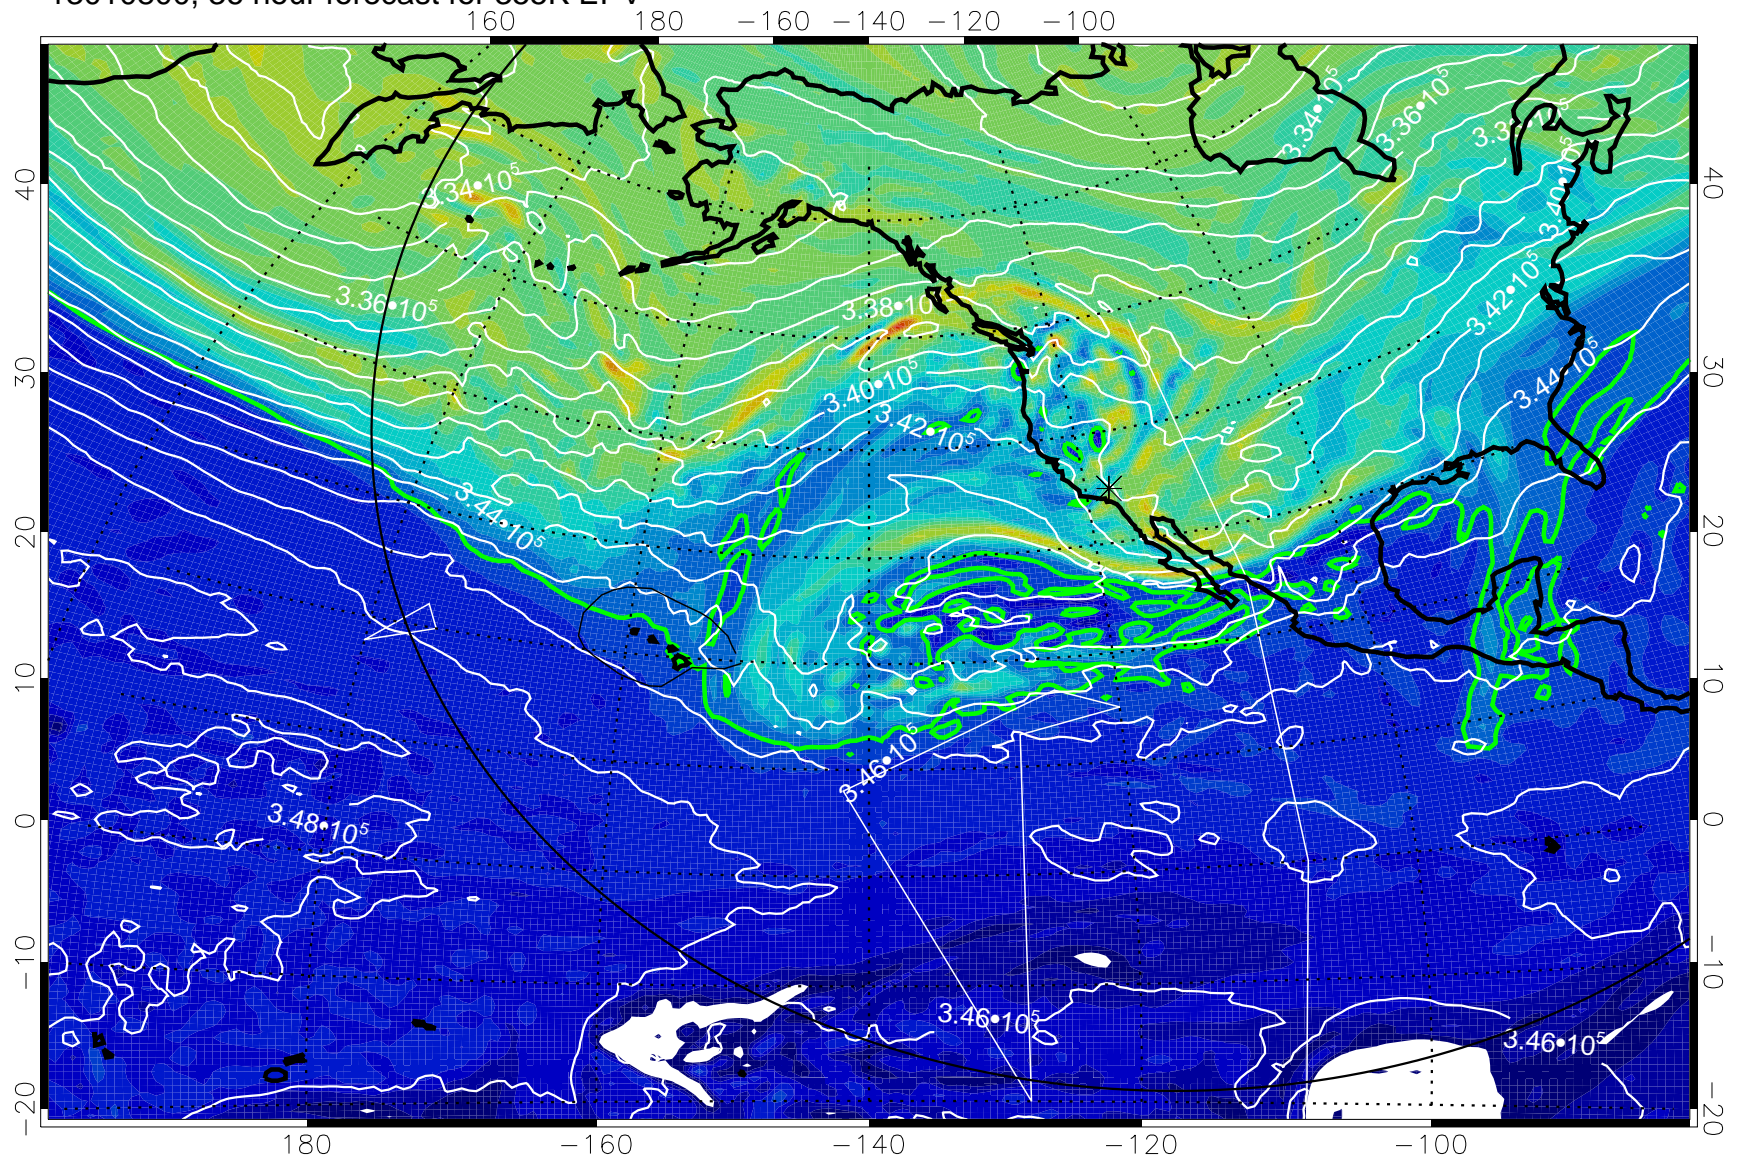

13010700, 12 hour forecast for 355K EPV

160 180 -160 -140 -120 -100

355K Montgomery Streamfunction, white  
EPV Tropopause (2 PVU) Position  
Range ring of 6000 km -- 19 hours GH round trip

13010706, 18 hour forecast for 355K EPV

355K Montgomery Streamfunction, white  
EPV Tropopause (2 PVU) Position  
Range ring of 6000 km -- 19 hours GH round trip

13010712, 24 hour forecast for 355K EPV

355K Montgomery Streamfunction, white  
EPV Tropopause (2 PVU) Position  
Range ring of 6000 km -- 19 hours GH round trip

13010718, 30 hour forecast for 355K EPV

355K Montgomery Streamfunction, white  
EPV Tropopause (2 PVU) Position  
Range ring of 6000 km -- 19 hours GH round trip

13010800, 36 hour forecast for 355K EPV

0  $5.0 \cdot 10^{-6}$   $1.0 \cdot 10^{-5}$   $1.5 \cdot 10^{-5}$   
PVU

355K Montgomery Streamfunction, white  
EPV Tropopause (2 PVU) Position  
Range ring of 6000 km -- 19 hours GH round trip

13010806, 42 hour forecast for 355K EPV

355K Montgomery Streamfunction, white  
EPV Tropopause (2 PVU) Position  
Range ring of 6000 km -- 19 hours GH round trip