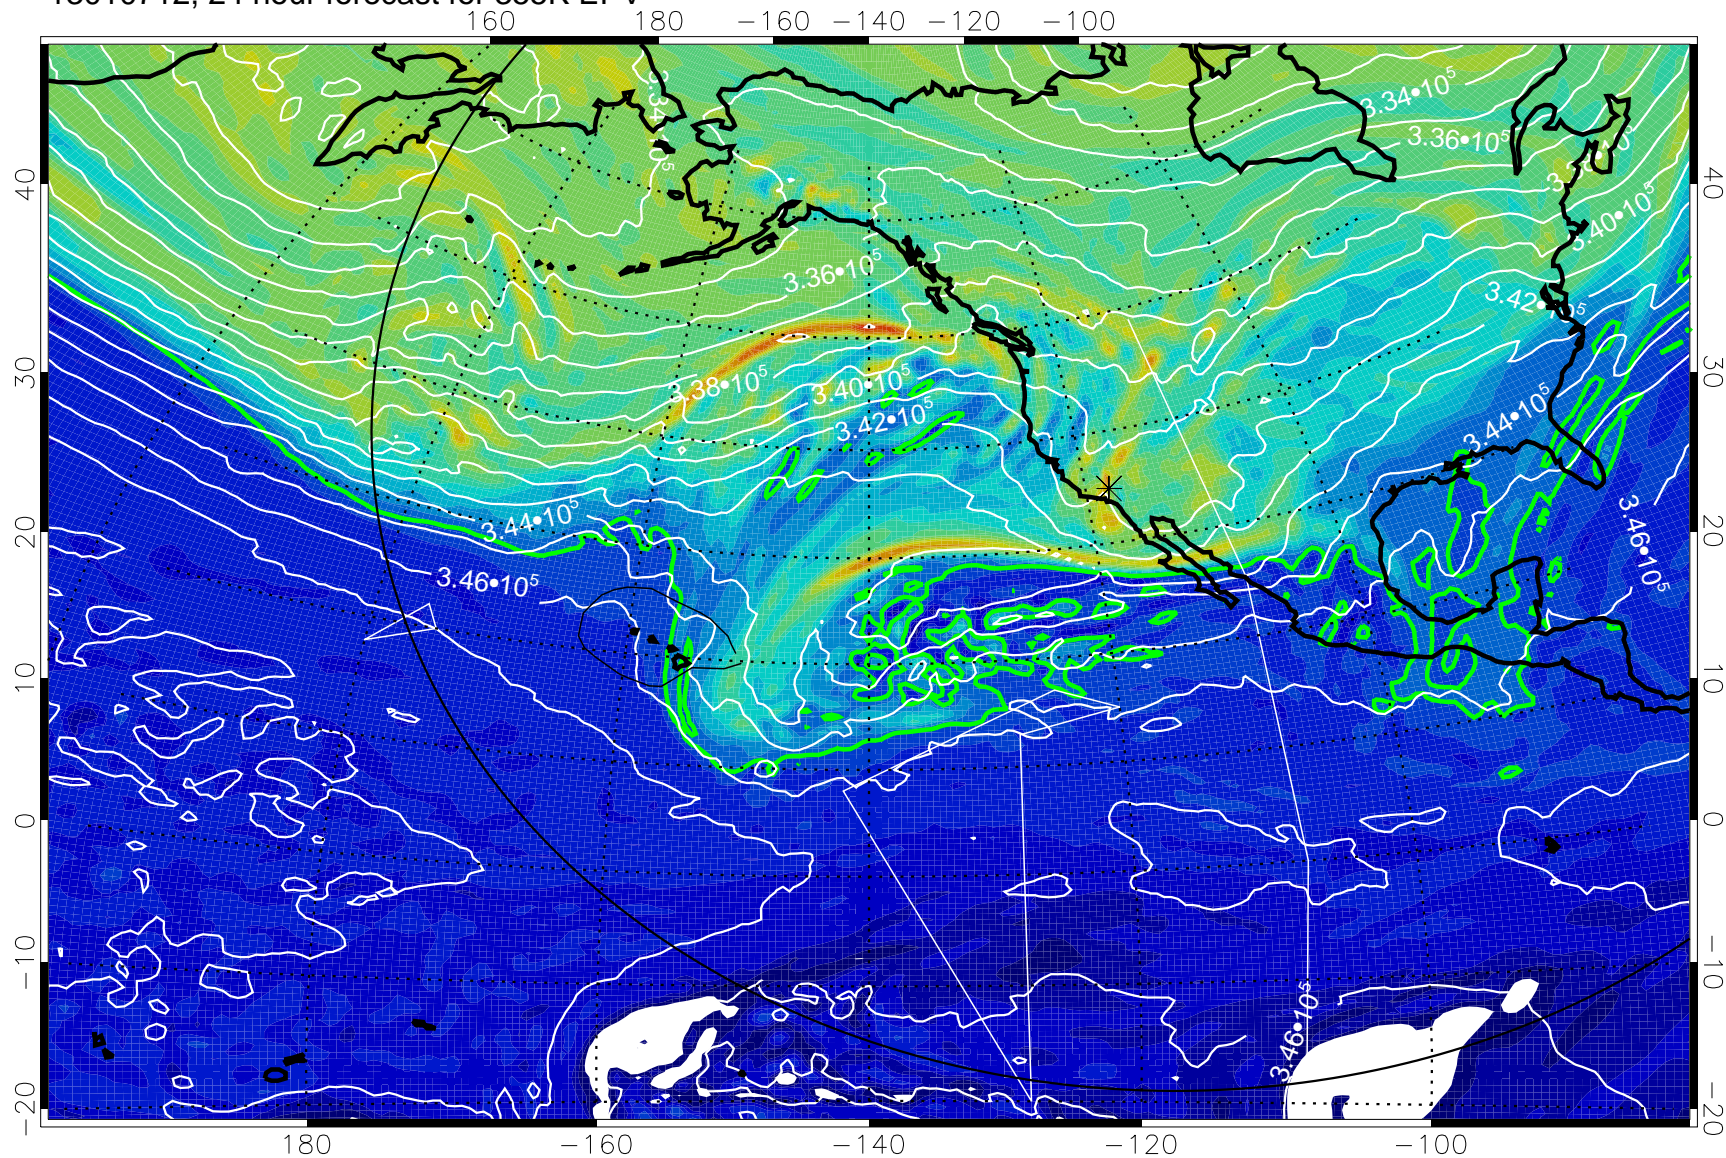

13010700, 12 hour forecast for 355K EPV

160 180 -160 -140 -120 -100

355K Montgomery Streamfunction, white  
EPV Tropopause (2 PVU) Position  
Range ring of 6000 km -- 19 hours GH round trip

13010706, 18 hour forecast for 355K EPV

355K Montgomery Streamfunction, white  
EPV Tropopause (2 PVU) Position  
Range ring of 6000 km -- 19 hours GH round trip

13010712, 24 hour forecast for 355K EPV

355K Montgomery Streamfunction, white  
EPV Tropopause (2 PVU) Position  
Range ring of 6000 km -- 19 hours GH round trip

13010718, 30 hour forecast for 355K EPV

355K Montgomery Streamfunction, white  
EPV Tropopause (2 PVU) Position  
Range ring of 6000 km -- 19 hours GH round trip

13010800, 36 hour forecast for 355K EPV

0  $5.0 \cdot 10^{-6}$   $1.0 \cdot 10^{-5}$   $1.5 \cdot 10^{-5}$   
PVU

355K Montgomery Streamfunction, white  
EPV Tropopause (2 PVU) Position  
Range ring of 6000 km -- 19 hours GH round trip

13010806, 42 hour forecast for 355K EPV

355K Montgomery Streamfunction, white  
EPV Tropopause (2 PVU) Position  
Range ring of 6000 km -- 19 hours GH round trip