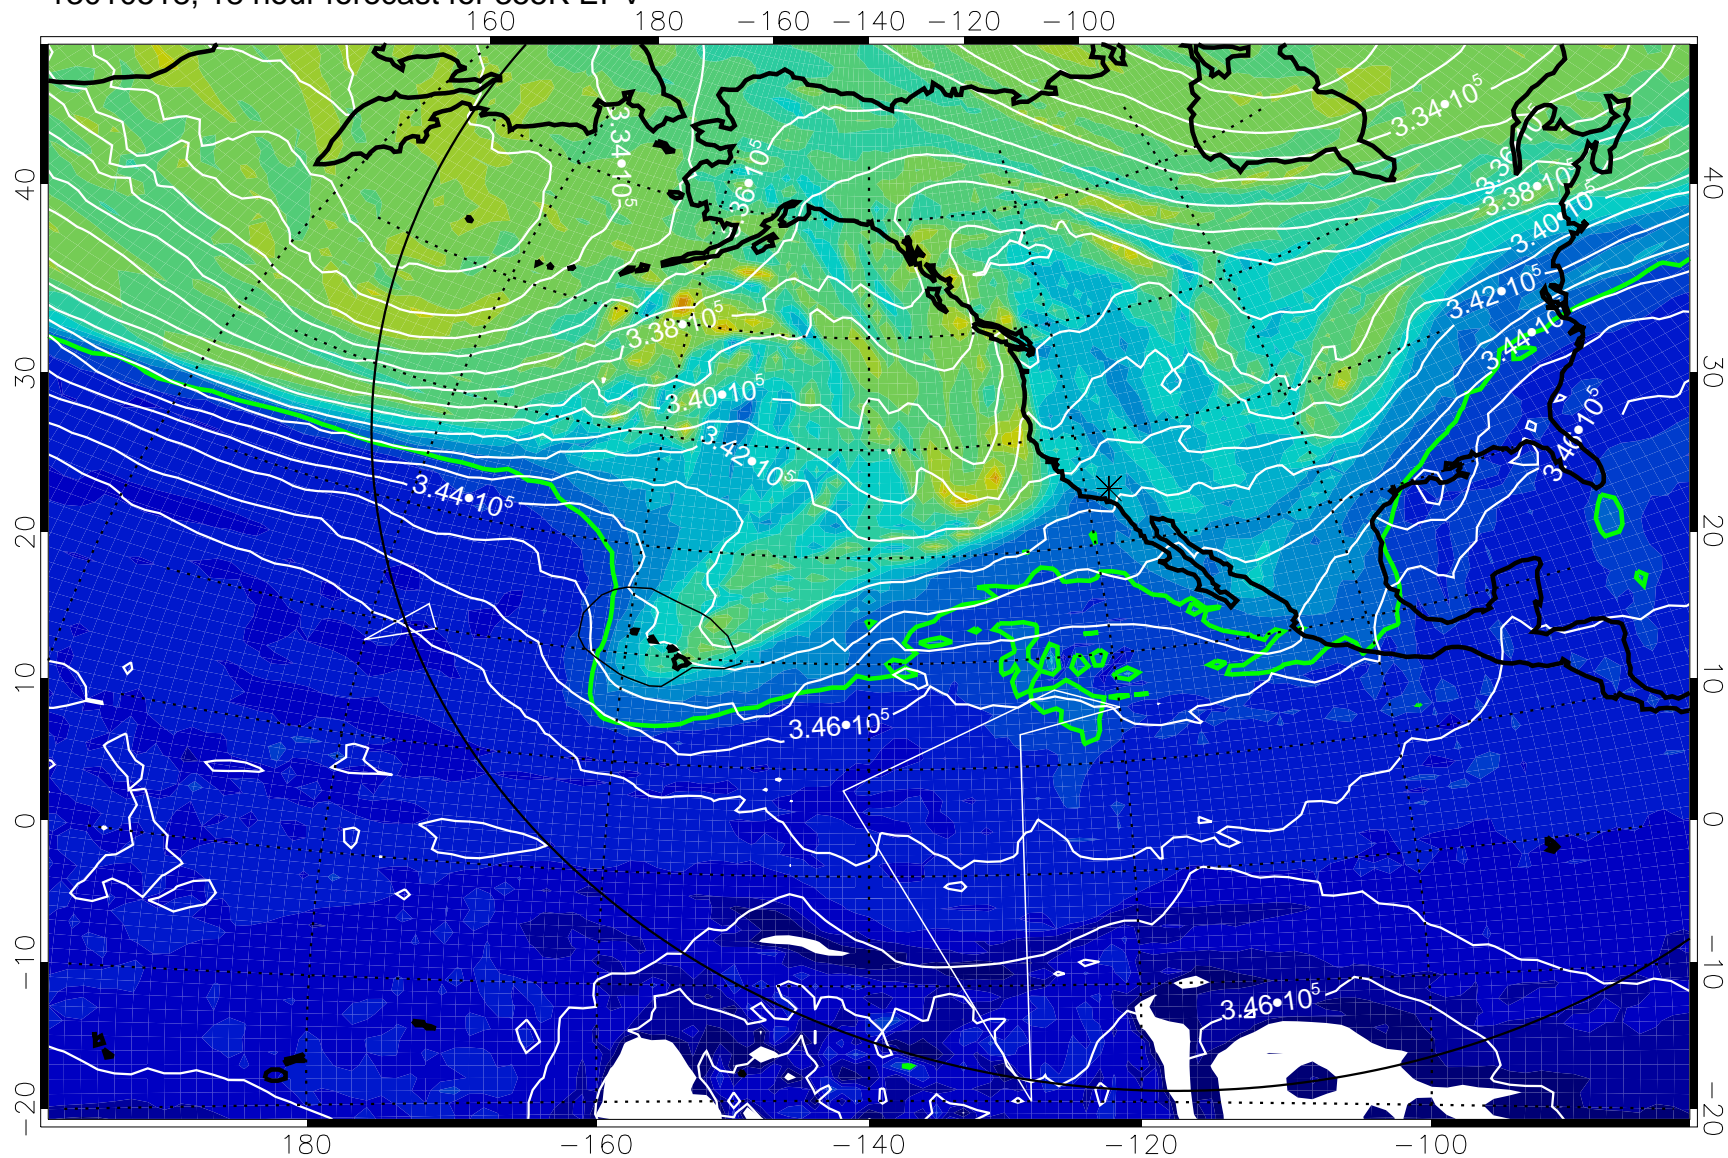

13010512, 12 hour forecast for 355K EPV

355K Montgomery Streamfunction, white  
EPV Tropopause (2 PVU) Position  
Range ring of 6000 km -- 19 hours GH round trip

13010518, 18 hour forecast for 355K EPV

0  $5.0 \cdot 10^{-6}$   $1.0 \cdot 10^{-5}$   $1.5 \cdot 10^{-5}$   
PVU

355K Montgomery Streamfunction, white  
EPV Tropopause (2 PVU) Position  
Range ring of 6000 km -- 19 hours GH round trip

13010600, 24 hour forecast for 355K EPV

355K Montgomery Streamfunction, white  
EPV Tropopause (2 PVU) Position  
Range ring of 6000 km -- 19 hours GH round trip

13010606, 30 hour forecast for 355K EPV

160 180 -160 -140 -120 -100

355K Montgomery Streamfunction, white  
EPV Tropopause (2 PVU) Position  
Range ring of 6000 km -- 19 hours GH round trip

13010612, 36 hour forecast for 355K EPV

13010618, 42 hour forecast for 355K EPV

160 180 -160 -140 -120 -100

355K Montgomery Streamfunction, white  
EPV Tropopause (2 PVU) Position  
Range ring of 6000 km -- 19 hours GH round trip

13010700, 48 hour forecast for 355K EPV