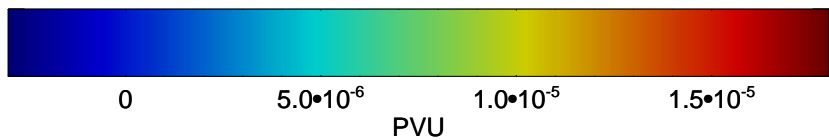

13010900, 96 hour forecast for 355K EPV

355K Montgomery Streamfunction, white
EPV Tropopause (2 PVU) Position
Range ring of 6000 km -- 19 hours GH round trip