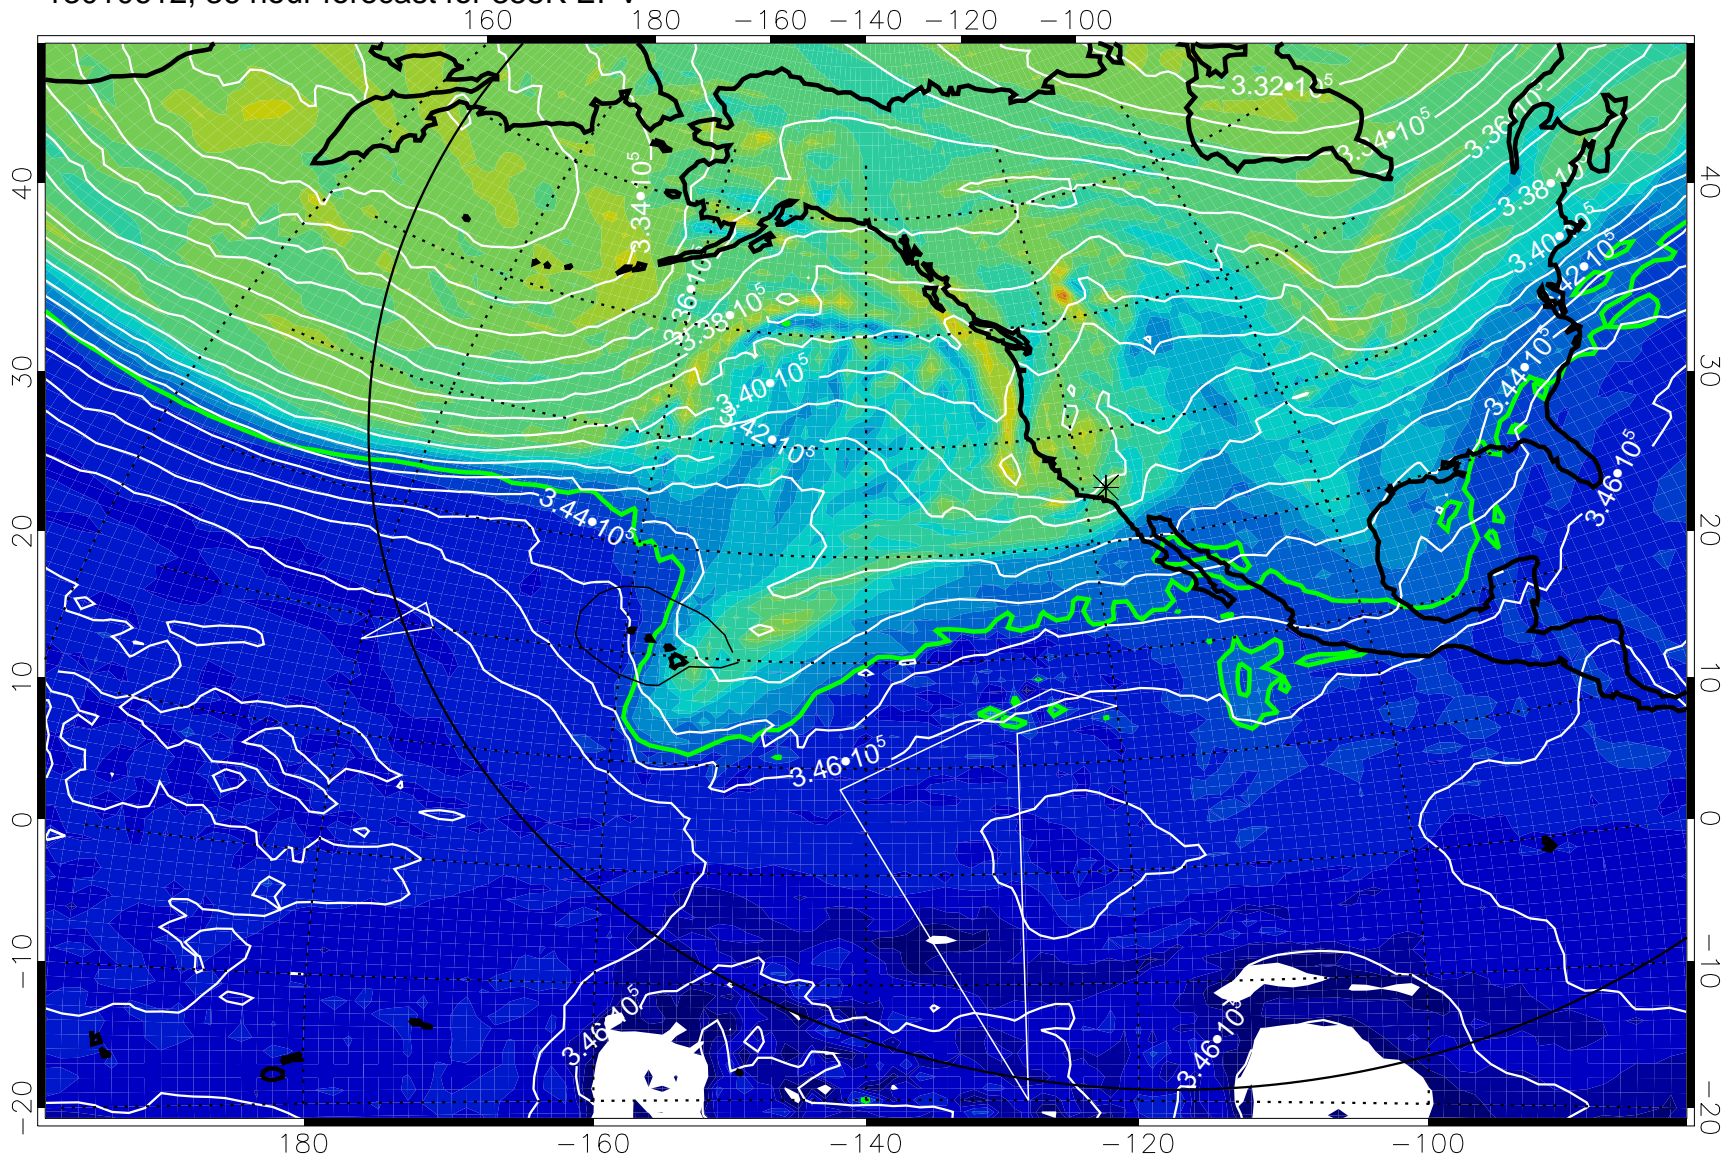

13010512, 12 hour forecast for 355K EPV

355K Montgomery Streamfunction, white  
EPV Tropopause (2 PVU) Position  
Range ring of 6000 km -- 19 hours GH round trip

13010518, 18 hour forecast for 355K EPV

0  $5.0 \cdot 10^{-6}$   $1.0 \cdot 10^{-5}$   $1.5 \cdot 10^{-5}$   
PVU

355K Montgomery Streamfunction, white  
EPV Tropopause (2 PVU) Position  
Range ring of 6000 km -- 19 hours GH round trip

13010600, 24 hour forecast for 355K EPV

355K Montgomery Streamfunction, white  
EPV Tropopause (2 PVU) Position  
Range ring of 6000 km -- 19 hours GH round trip

13010606, 30 hour forecast for 355K EPV

160 180 -160 -140 -120 -100

355K Montgomery Streamfunction, white  
EPV Tropopause (2 PVU) Position  
Range ring of 6000 km -- 19 hours GH round trip

13010612, 36 hour forecast for 355K EPV

13010618, 42 hour forecast for 355K EPV

160 180 -160 -140 -120 -100

355K Montgomery Streamfunction, white  
EPV Tropopause (2 PVU) Position  
Range ring of 6000 km -- 19 hours GH round trip

13010700, 48 hour forecast for 355K EPV