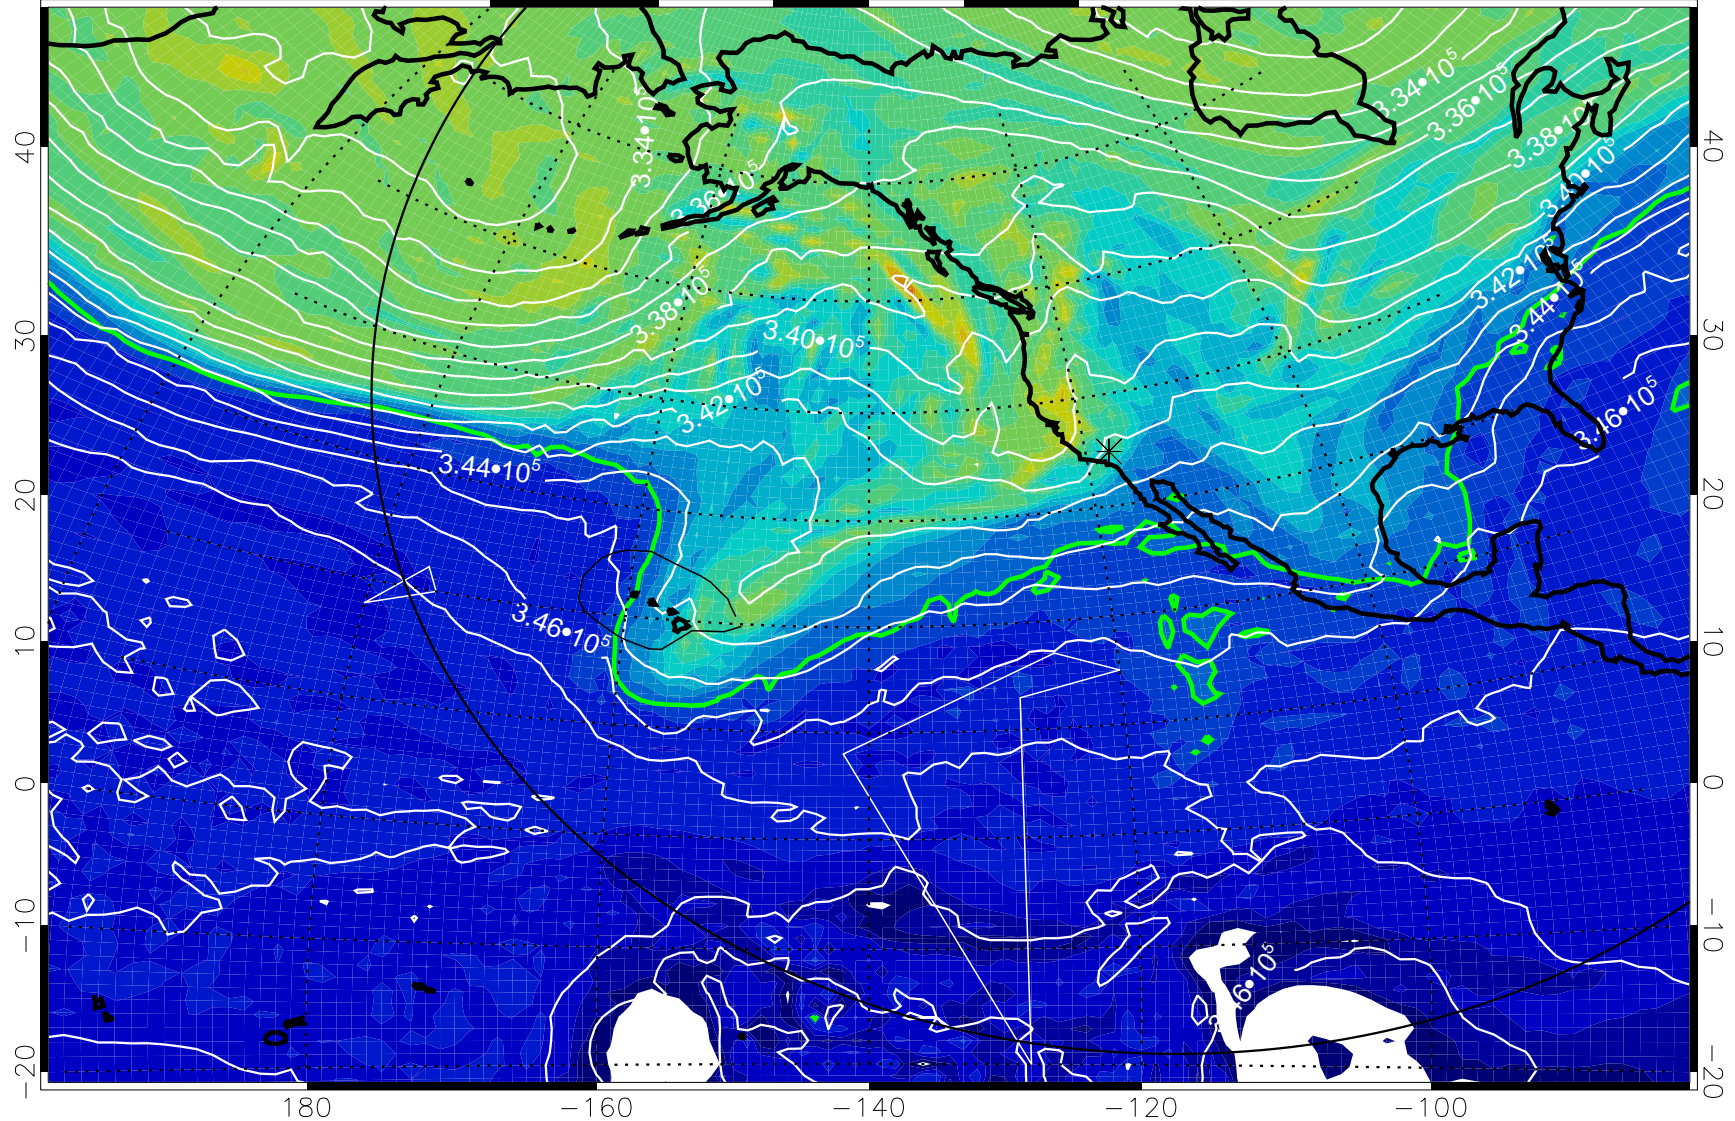

13010512, 12 hour forecast for 355K EPV

355K Montgomery Streamfunction, white  
EPV Tropopause (2 PVU) Position  
Range ring of 6000 km -- 19 hours GH round trip

13010518, 18 hour forecast for 355K EPV

0  $5.0 \cdot 10^{-6}$   $1.0 \cdot 10^{-5}$   $1.5 \cdot 10^{-5}$   
PVU

355K Montgomery Streamfunction, white  
EPV Tropopause (2 PVU) Position  
Range ring of 6000 km -- 19 hours GH round trip

13010600, 24 hour forecast for 355K EPV

355K Montgomery Streamfunction, white  
EPV Tropopause (2 PVU) Position  
Range ring of 6000 km -- 19 hours GH round trip

13010606, 30 hour forecast for 355K EPV

160 180 -160 -140 -120 -100

355K Montgomery Streamfunction, white  
EPV Tropopause (2 PVU) Position  
Range ring of 6000 km -- 19 hours GH round trip

13010612, 36 hour forecast for 355K EPV

13010618, 42 hour forecast for 355K EPV

160 180 -160 -140 -120 -100

355K Montgomery Streamfunction, white  
EPV Tropopause (2 PVU) Position  
Range ring of 6000 km -- 19 hours GH round trip

13010700, 48 hour forecast for 355K EPV