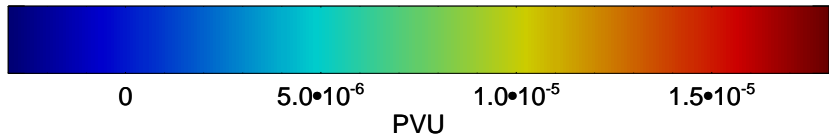

13010818, 90 hour forecast for 355K EPV

355K Montgomery Streamfunction, white
EPV Tropopause (2 PVU) Position
Range ring of 6000 km -- 19 hours GH round trip