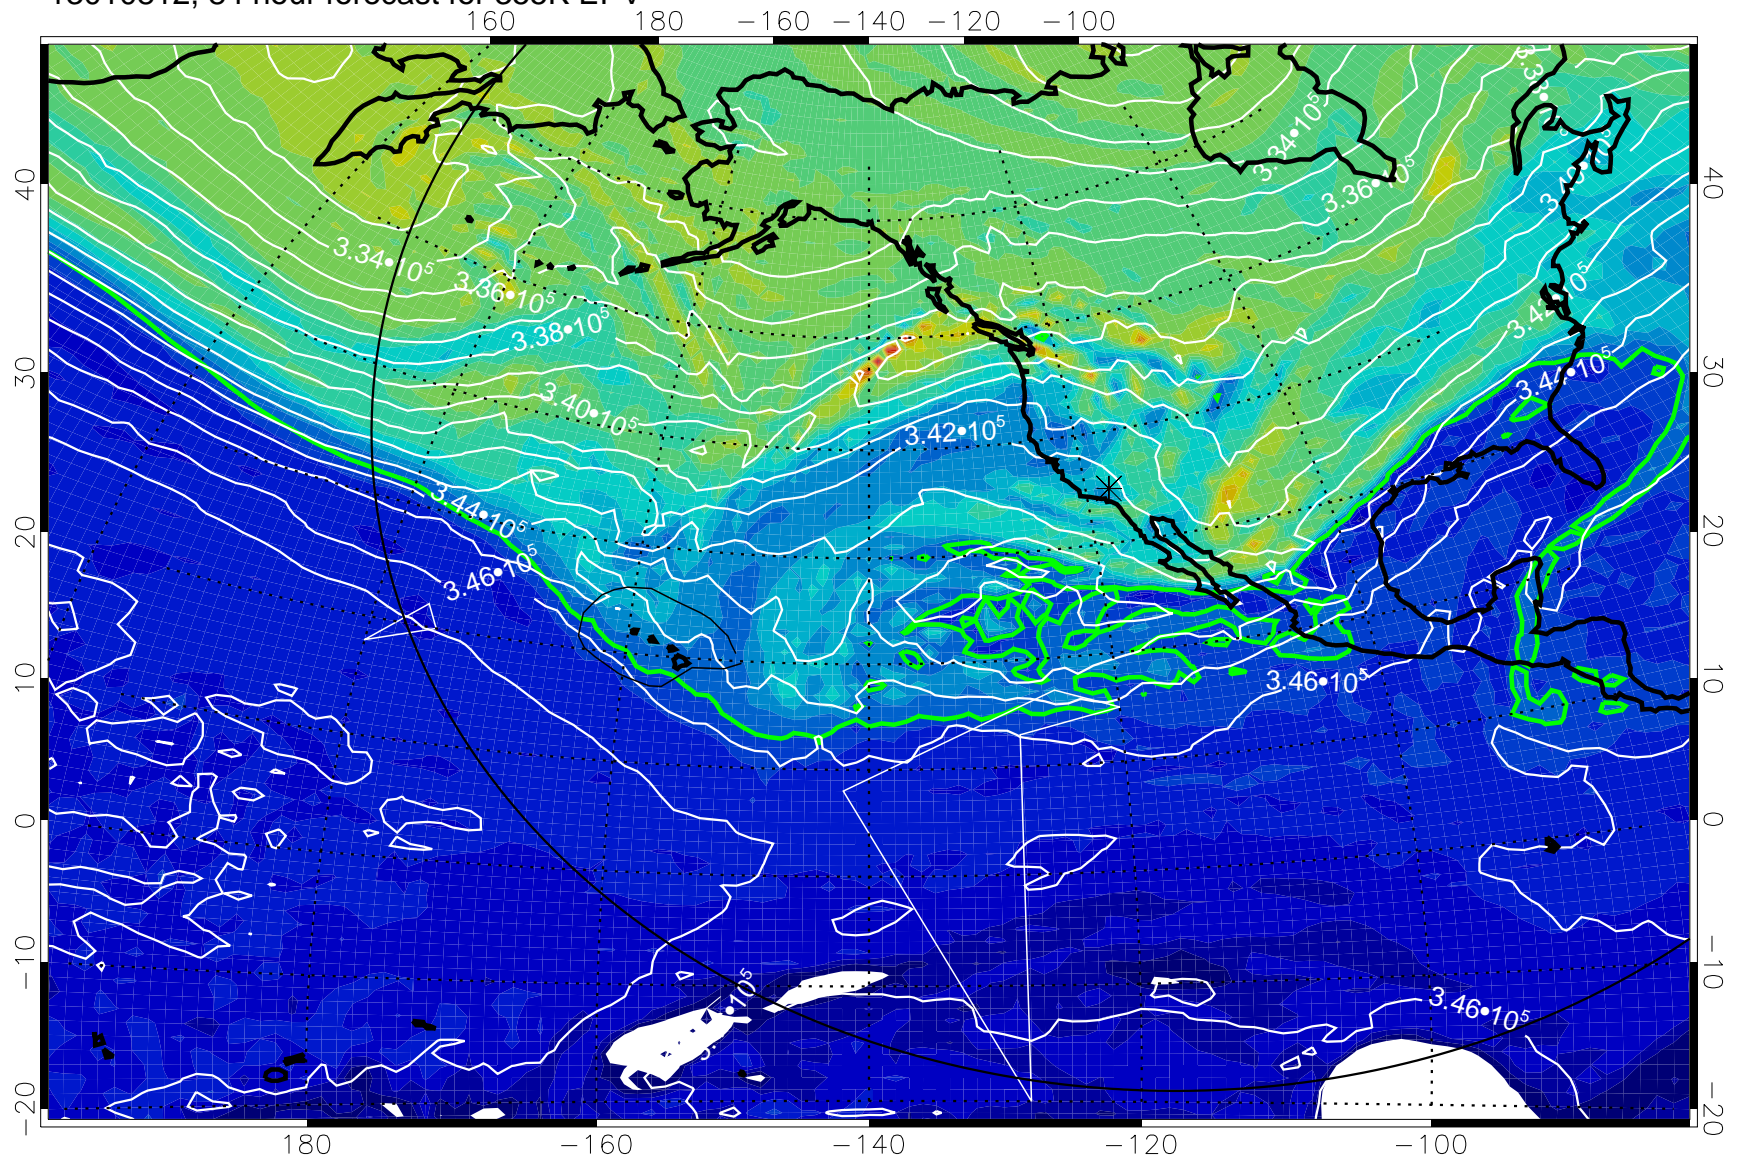

13010718, 66 hour forecast for 355K EPV

PVU

355K Montgomery Streamfunction, white  
EPV Tropopause (2 PVU) Position  
Range ring of 6000 km -- 19 hours GH round trip

13010800, 72 hour forecast for 355K EPV

0       $5.0 \cdot 10^{-6}$        $1.0 \cdot 10^{-5}$        $1.5 \cdot 10^{-5}$   
PVU

355K Montgomery Streamfunction, white  
EPV Tropopause (2 PVU) Position  
Range ring of 6000 km -- 19 hours GH round trip

13010806, 78 hour forecast for 355K EPV

355K Montgomery Streamfunction, white  
EPV Tropopause (2 PVU) Position  
Range ring of 6000 km -- 19 hours GH round trip

13010812, 84 hour forecast for 355K EPV

355K Montgomery Streamfunction, white  
EPV Tropopause (2 PVU) Position  
Range ring of 6000 km -- 19 hours GH round trip

13010818, 90 hour forecast for 355K EPV

355K Montgomery Streamfunction, white  
EPV Tropopause (2 PVU) Position  
Range ring of 6000 km -- 19 hours GH round trip

13010900, 96 hour forecast for 355K EPV

355K Montgomery Streamfunction, white  
EPV Tropopause (2 PVU) Position  
Range ring of 6000 km -- 19 hours GH round trip