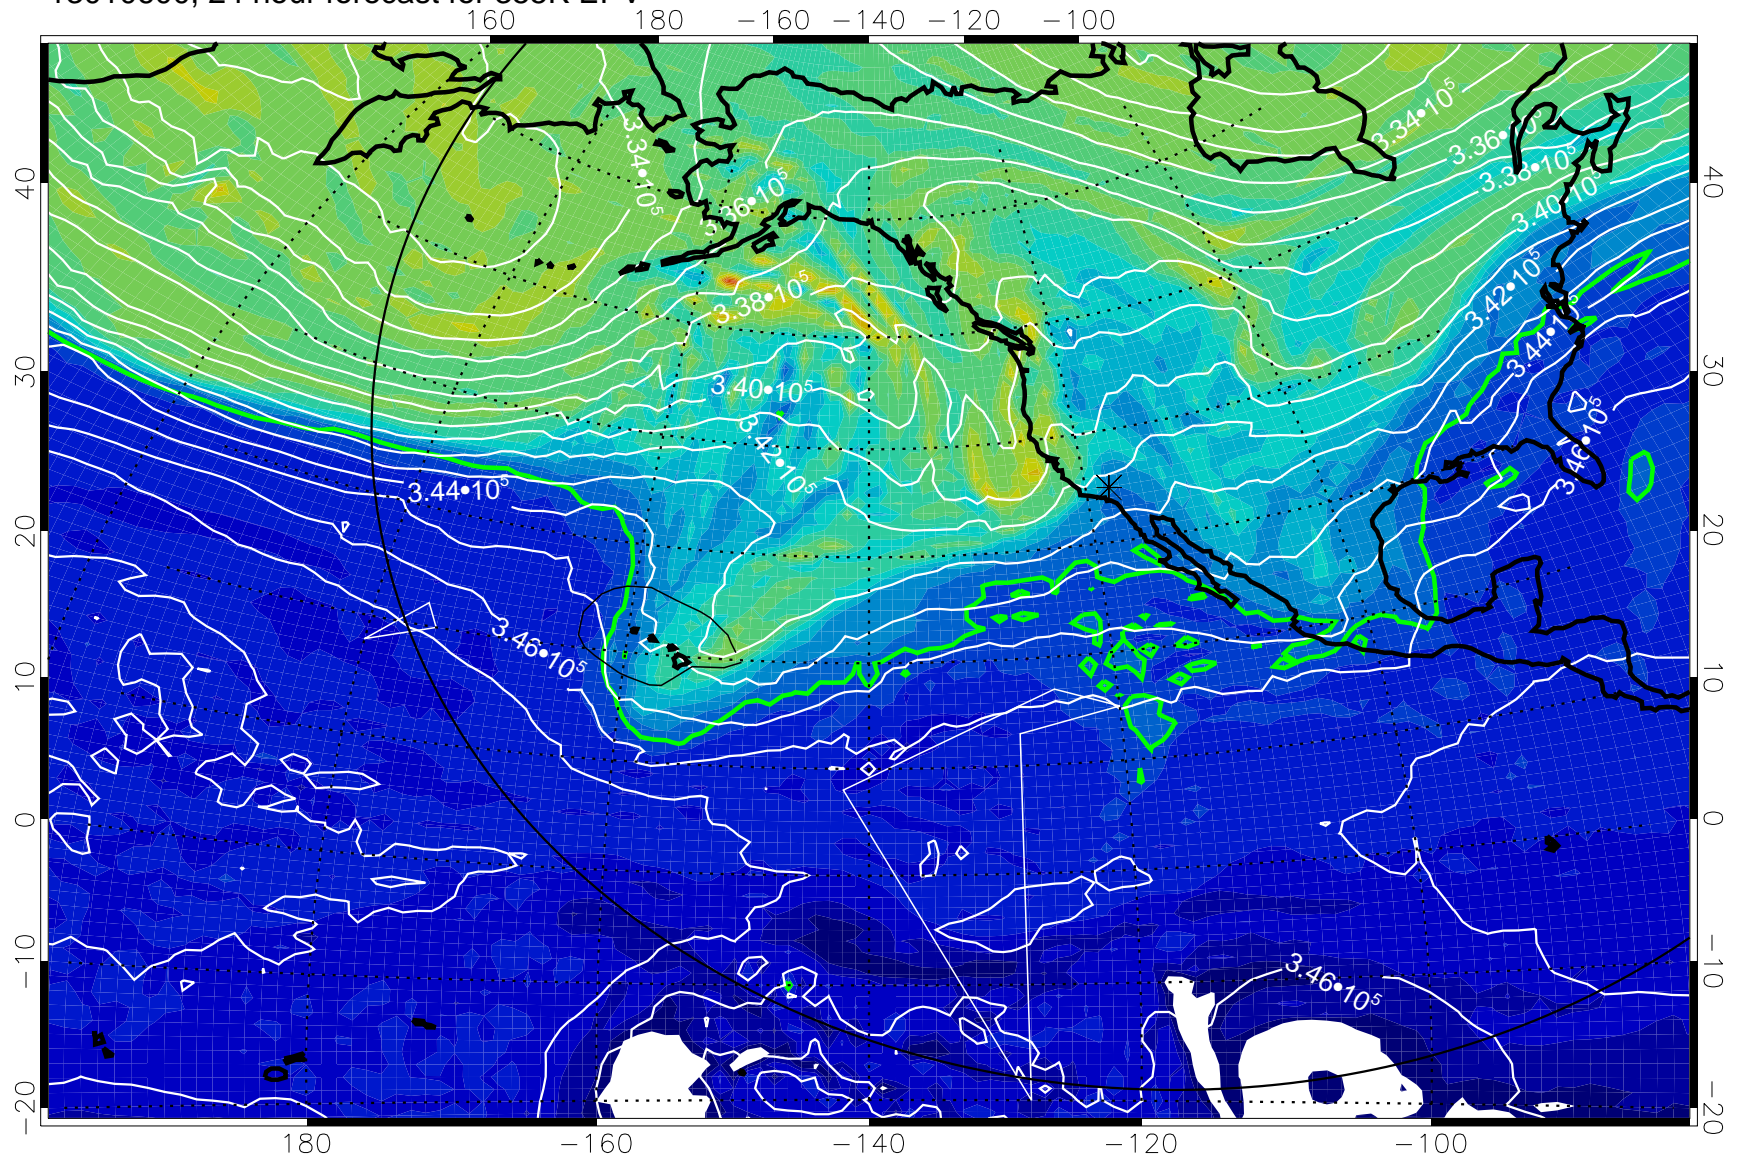

13010512, 12 hour forecast for 355K EPV

355K Montgomery Streamfunction, white  
EPV Tropopause (2 PVU) Position  
Range ring of 6000 km -- 19 hours GH round trip

13010518, 18 hour forecast for 355K EPV

0  $5.0 \cdot 10^{-6}$   $1.0 \cdot 10^{-5}$   $1.5 \cdot 10^{-5}$   
PVU

355K Montgomery Streamfunction, white  
EPV Tropopause (2 PVU) Position  
Range ring of 6000 km -- 19 hours GH round trip

13010600, 24 hour forecast for 355K EPV

355K Montgomery Streamfunction, white  
EPV Tropopause (2 PVU) Position  
Range ring of 6000 km -- 19 hours GH round trip

13010606, 30 hour forecast for 355K EPV

160 180 -160 -140 -120 -100

355K Montgomery Streamfunction, white  
EPV Tropopause (2 PVU) Position  
Range ring of 6000 km -- 19 hours GH round trip

13010612, 36 hour forecast for 355K EPV

13010618, 42 hour forecast for 355K EPV

160 180 -160 -140 -120 -100

355K Montgomery Streamfunction, white  
EPV Tropopause (2 PVU) Position  
Range ring of 6000 km -- 19 hours GH round trip

13010700, 48 hour forecast for 355K EPV