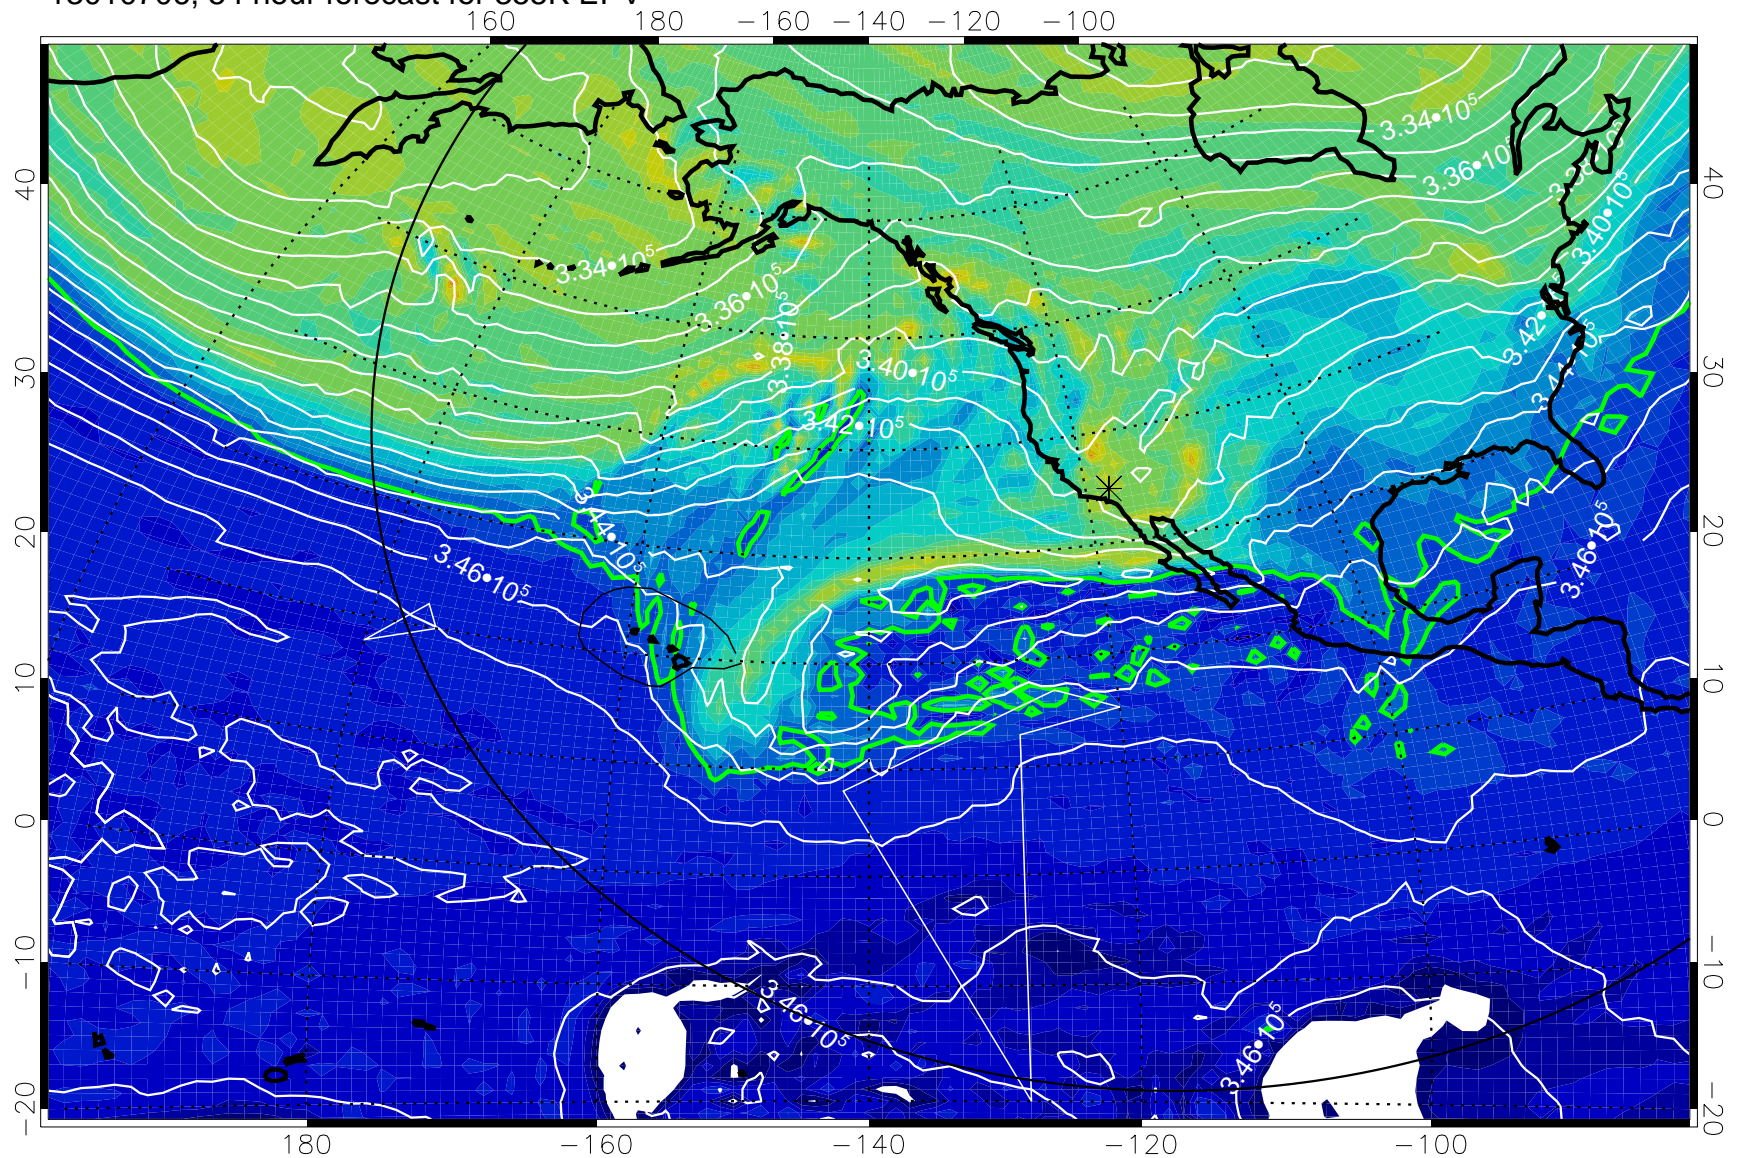

13010618, 42 hour forecast for 355K EPV

160 180 -160 -140 -120 -100

355K Montgomery Streamfunction, white  
EPV Tropopause (2 PVU) Position  
Range ring of 6000 km -- 19 hours GH round trip

13010700, 48 hour forecast for 355K EPV

355K Montgomery Streamfunction, white  
EPV Tropopause (2 PVU) Position  
Range ring of 6000 km -- 19 hours GH round trip

13010706, 54 hour forecast for 355K EPV

0       $5.0 \cdot 10^{-6}$        $1.0 \cdot 10^{-5}$        $1.5 \cdot 10^{-5}$   
PVU

355K Montgomery Streamfunction, white  
EPV Tropopause (2 PVU) Position  
Range ring of 6000 km -- 19 hours GH round trip

13010712, 60 hour forecast for 355K EPV

355K Montgomery Streamfunction, white  
EPV Tropopause (2 PVU) Position  
Range ring of 6000 km -- 19 hours GH round trip

13010718, 66 hour forecast for 355K EPV

PVU

355K Montgomery Streamfunction, white  
EPV Tropopause (2 PVU) Position  
Range ring of 6000 km -- 19 hours GH round trip

13010800, 72 hour forecast for 355K EPV