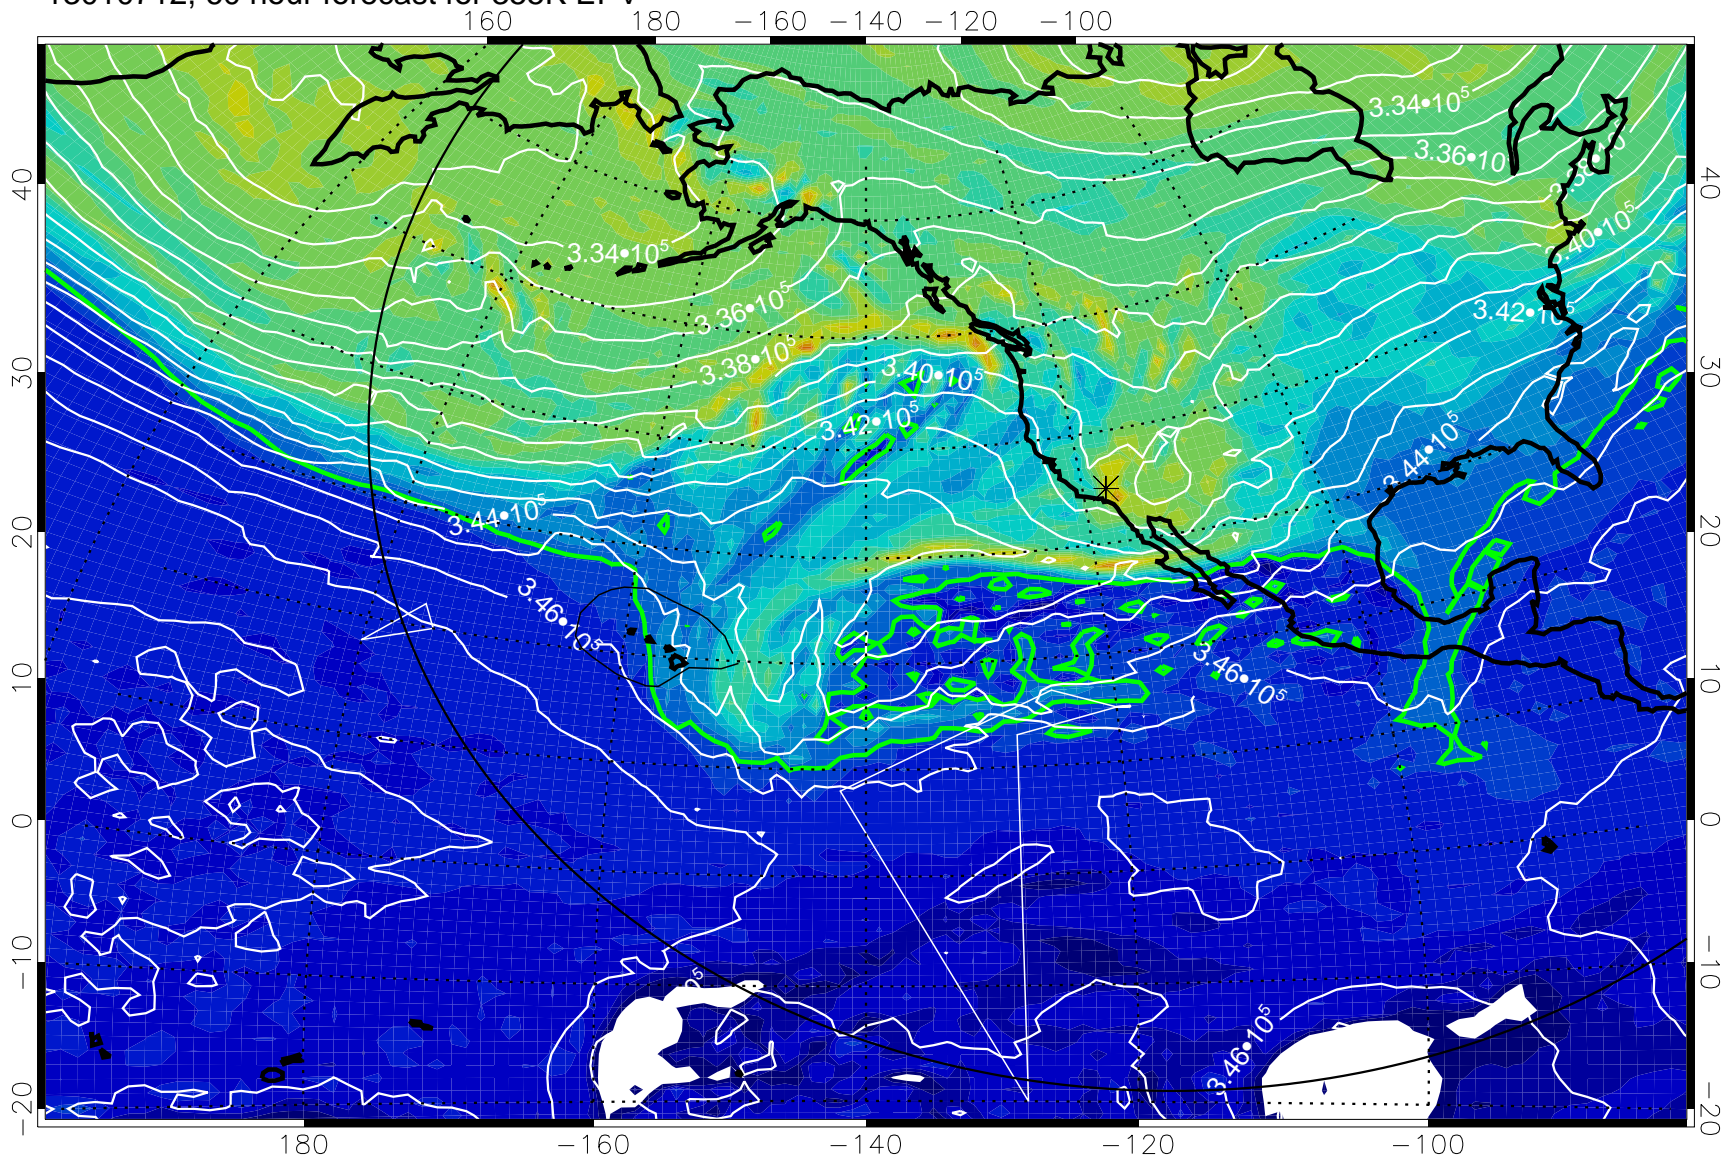

13010618, 42 hour forecast for 355K EPV

160 180 -160 -140 -120 -100

355K Montgomery Streamfunction, white  
EPV Tropopause (2 PVU) Position  
Range ring of 6000 km -- 19 hours GH round trip

13010700, 48 hour forecast for 355K EPV

355K Montgomery Streamfunction, white  
EPV Tropopause (2 PVU) Position  
Range ring of 6000 km -- 19 hours GH round trip

13010706, 54 hour forecast for 355K EPV

0       $5.0 \cdot 10^{-6}$        $1.0 \cdot 10^{-5}$        $1.5 \cdot 10^{-5}$   
PVU

355K Montgomery Streamfunction, white  
EPV Tropopause (2 PVU) Position  
Range ring of 6000 km -- 19 hours GH round trip

13010712, 60 hour forecast for 355K EPV

355K Montgomery Streamfunction, white  
EPV Tropopause (2 PVU) Position  
Range ring of 6000 km -- 19 hours GH round trip

13010718, 66 hour forecast for 355K EPV

PVU

355K Montgomery Streamfunction, white  
EPV Tropopause (2 PVU) Position  
Range ring of 6000 km -- 19 hours GH round trip

13010800, 72 hour forecast for 355K EPV