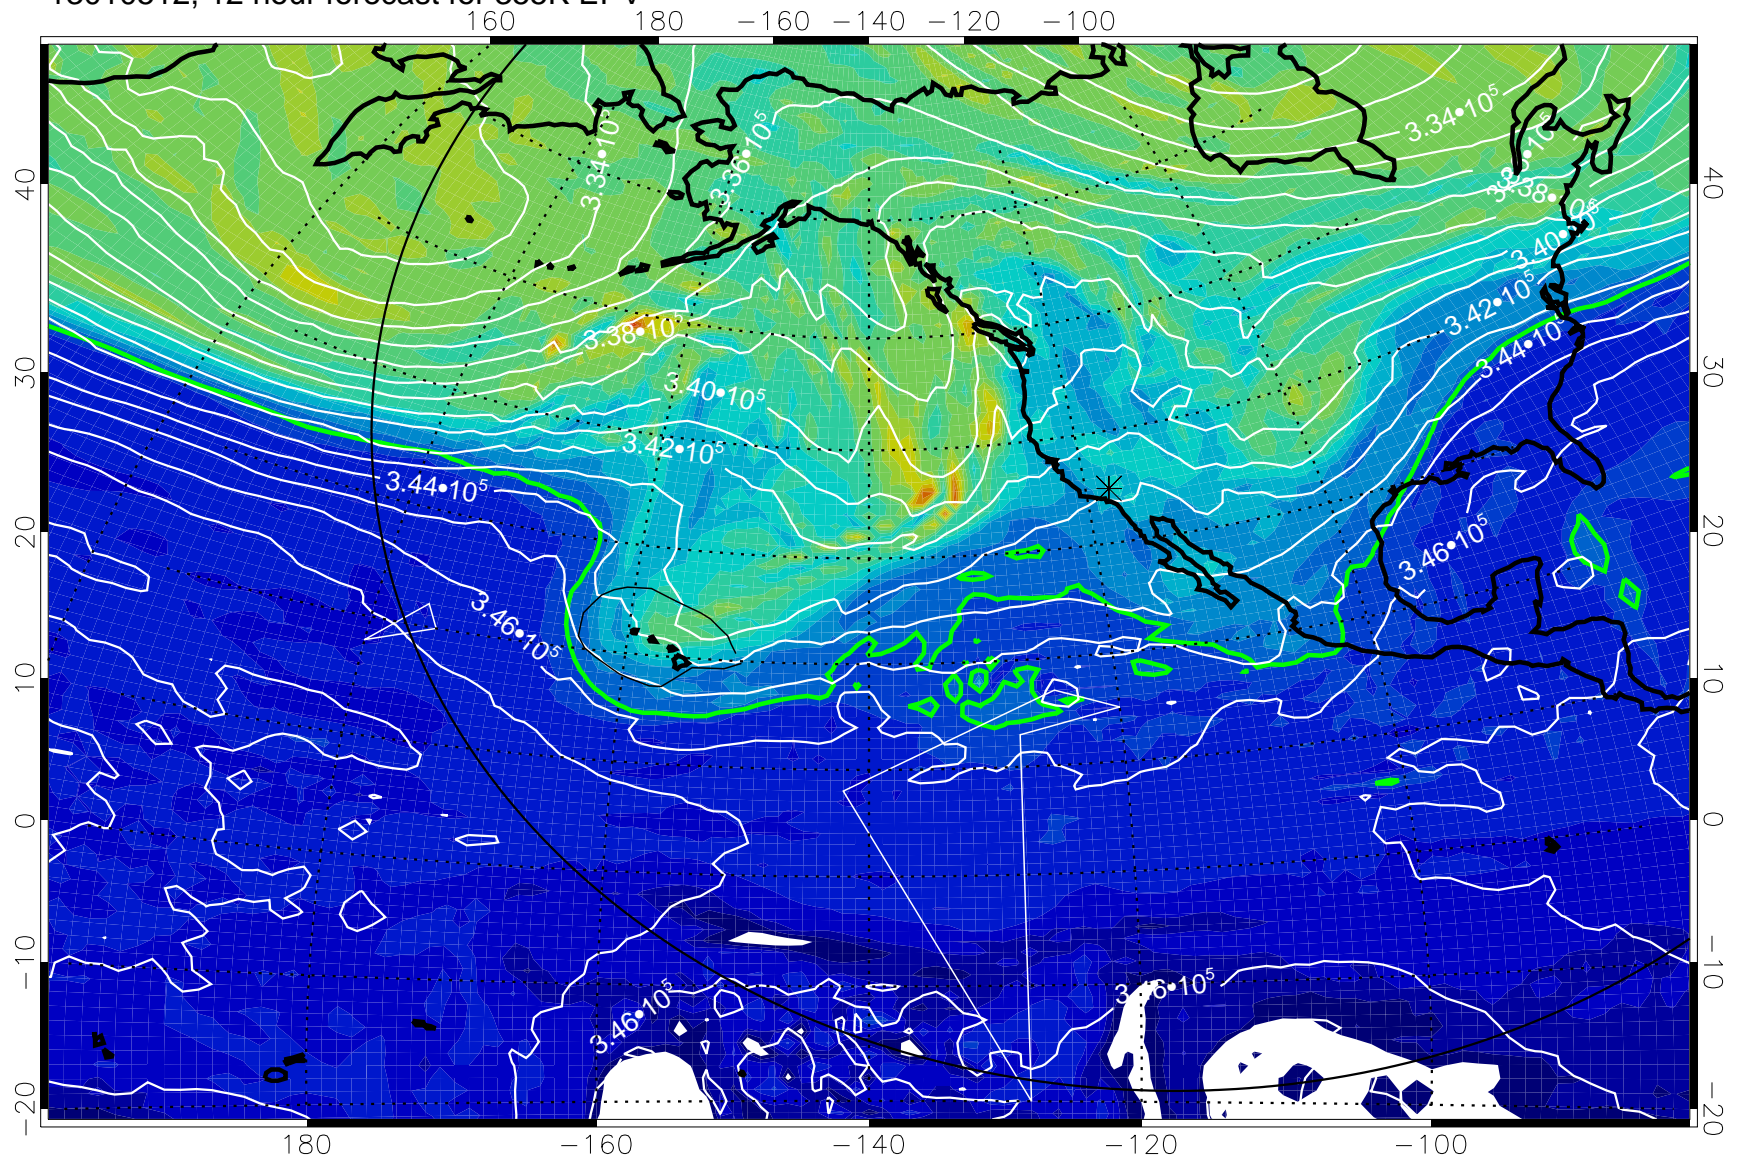

13010512, 12 hour forecast for 355K EPV

355K Montgomery Streamfunction, white  
EPV Tropopause (2 PVU) Position  
Range ring of 6000 km -- 19 hours GH round trip

13010518, 18 hour forecast for 355K EPV

0  $5.0 \cdot 10^{-6}$   $1.0 \cdot 10^{-5}$   $1.5 \cdot 10^{-5}$   
PVU

355K Montgomery Streamfunction, white  
EPV Tropopause (2 PVU) Position  
Range ring of 6000 km -- 19 hours GH round trip

13010600, 24 hour forecast for 355K EPV

355K Montgomery Streamfunction, white  
EPV Tropopause (2 PVU) Position  
Range ring of 6000 km -- 19 hours GH round trip

13010606, 30 hour forecast for 355K EPV

160 180 -160 -140 -120 -100

355K Montgomery Streamfunction, white  
EPV Tropopause (2 PVU) Position  
Range ring of 6000 km -- 19 hours GH round trip

13010612, 36 hour forecast for 355K EPV

13010618, 42 hour forecast for 355K EPV

160 180 -160 -140 -120 -100

355K Montgomery Streamfunction, white  
EPV Tropopause (2 PVU) Position  
Range ring of 6000 km -- 19 hours GH round trip

13010700, 48 hour forecast for 355K EPV