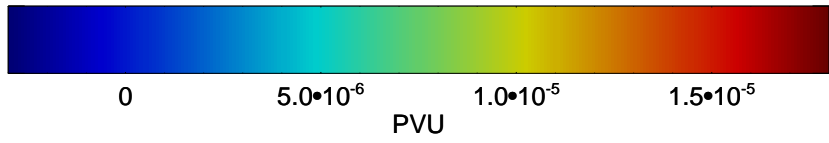

13010618, 42 hour forecast for 355K EPV

160 180 -160 -140 -120 -100

355K Montgomery Streamfunction, white
EPV Tropopause (2 PVU) Position
Range ring of 6000 km -- 19 hours GH round trip