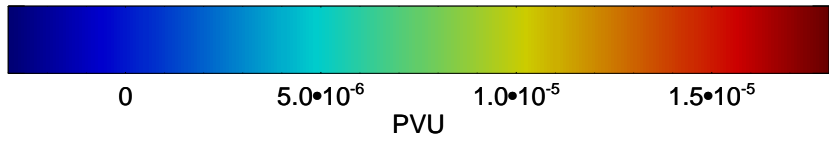

13010606, 30 hour forecast for 355K EPV

160 180 -160 -140 -120 -100

355K Montgomery Streamfunction, white
EPV Tropopause (2 PVU) Position
Range ring of 6000 km -- 19 hours GH round trip