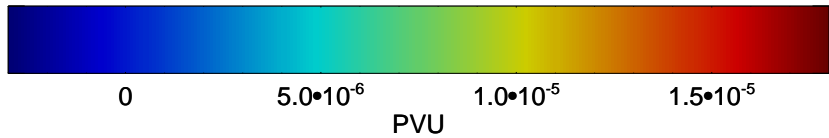

13010712, 60 hour forecast for 355K EPV

355K Montgomery Streamfunction, white
EPV Tropopause (2 PVU) Position
Range ring of 6000 km -- 19 hours GH round trip