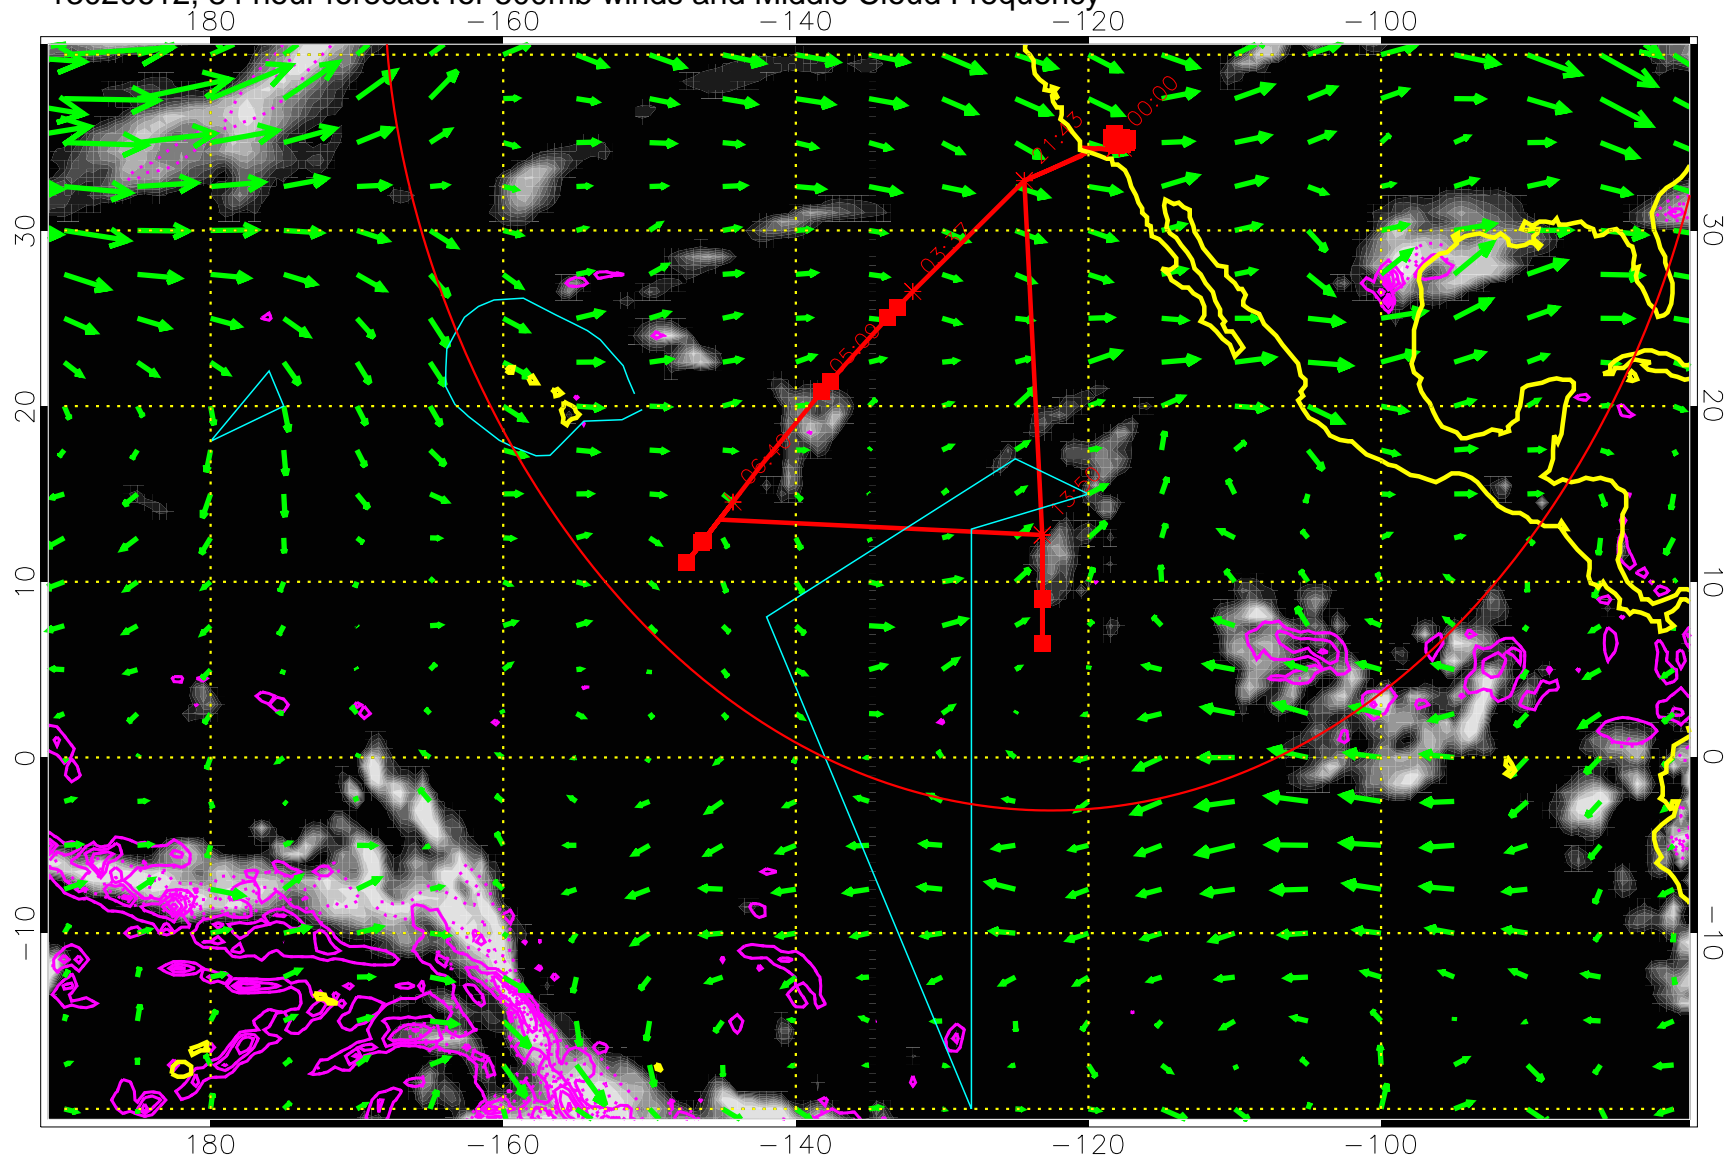

13020600, 72 hour forecast for 500mb winds and Middle Cloud Frequency

Precip (tot dot, conv sol) past 6 hrs 6 kg/m2 contours, min 4

→ 50 m/s

Range ring of 4055 km -- 13 hours GH round trip

13020606, 78 hour forecast for 500mb winds and Middle Cloud Frequency

Precip (tot dot, conv sol) past 6 hrs 6 kg/m2 contours, min 4

→ 50 m/s

Range ring of 4055 km -- 13 hours GH round trip

13020612, 84 hour forecast for 500mb winds and Middle Cloud Frequency

Precip (tot dot, conv sol) past 6 hrs 6 kg/m2 contours, min 4