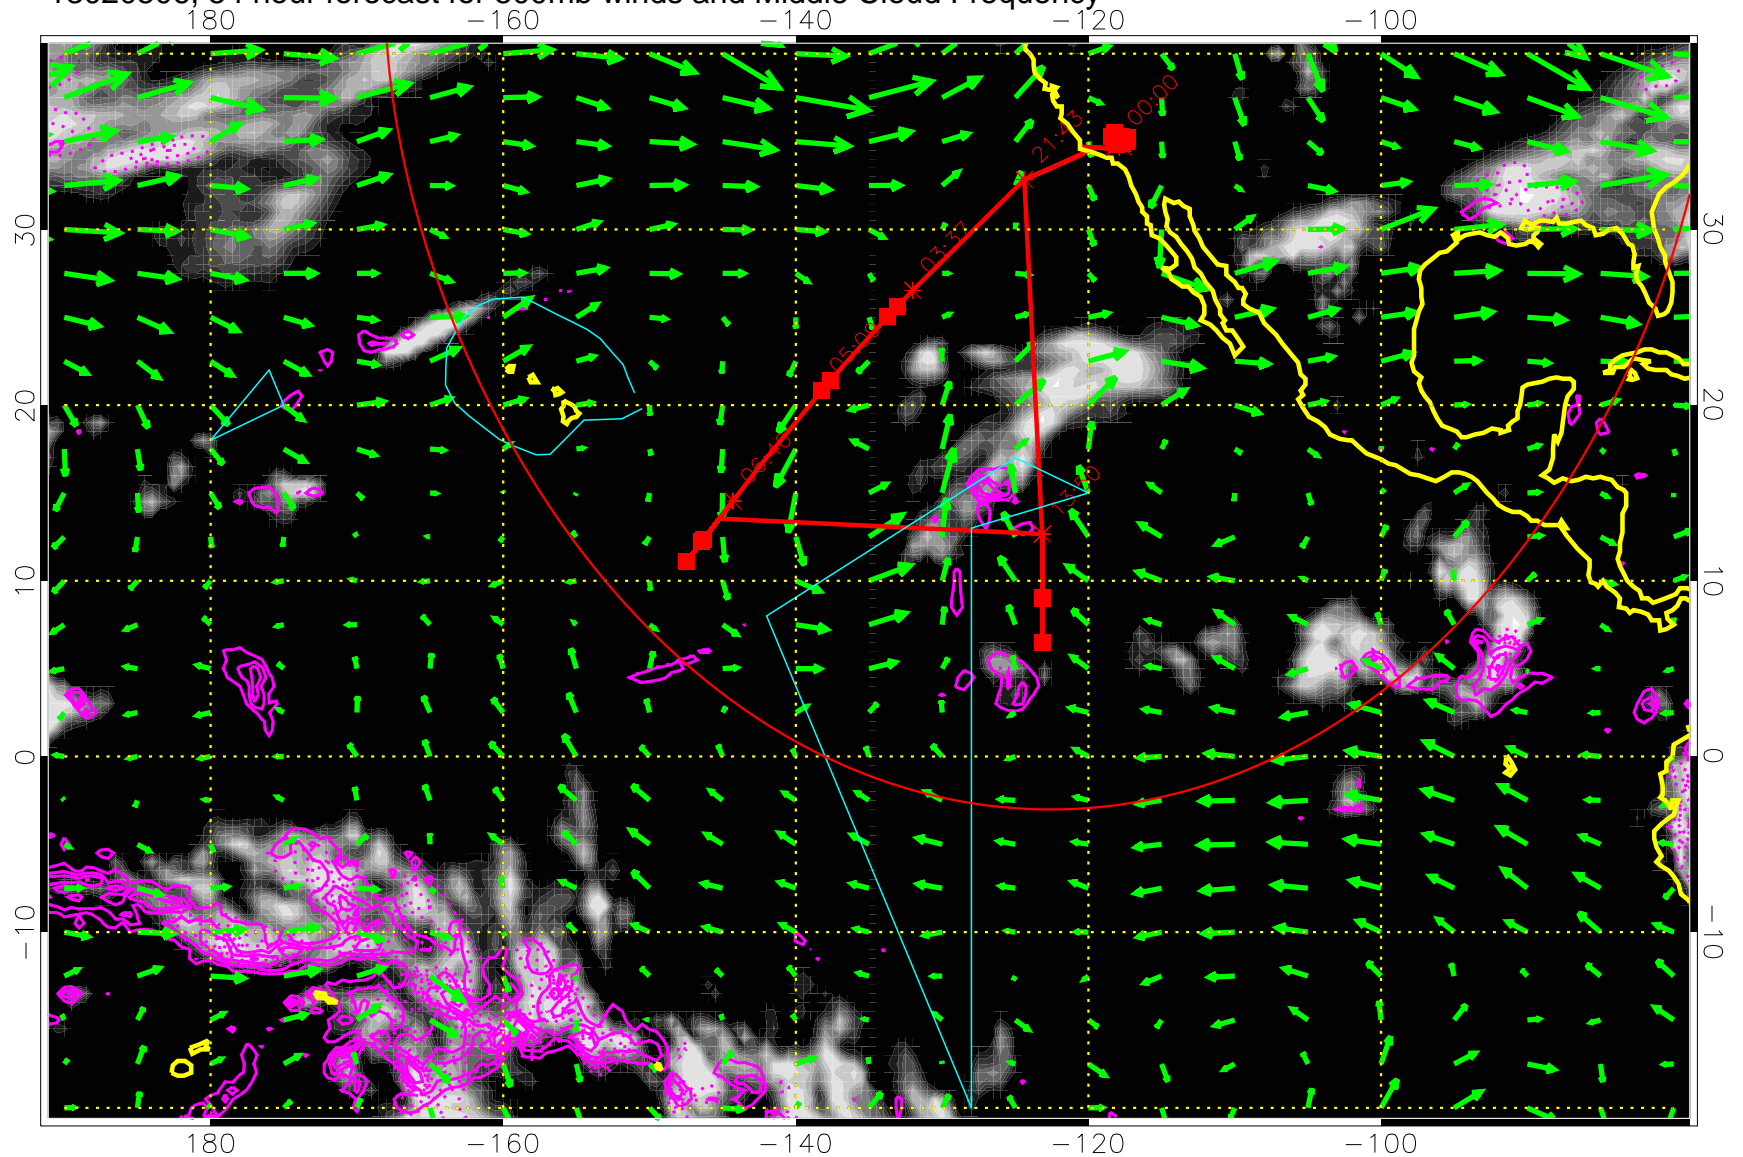

13020500, 48 hour forecast for 500mb winds and Middle Cloud Frequency

Precip (tot dot, conv sol) past 6 hrs 6 kg/m2 contours, min 4

→ 50 m/s

Range ring of 4055 km -- 13 hours GH round trip

13020506, 54 hour forecast for 500mb winds and Middle Cloud Frequency

Precip (tot dot, conv sol) past 6 hrs 6 kg/m2 contours, min 4

→ 50 m/s

Range ring of 4055 km -- 13 hours GH round trip

13020512, 60 hour forecast for 500mb winds and Middle Cloud Frequency

Precip (tot dot, conv sol) past 6 hrs 6 kg/m2 contours, min 4