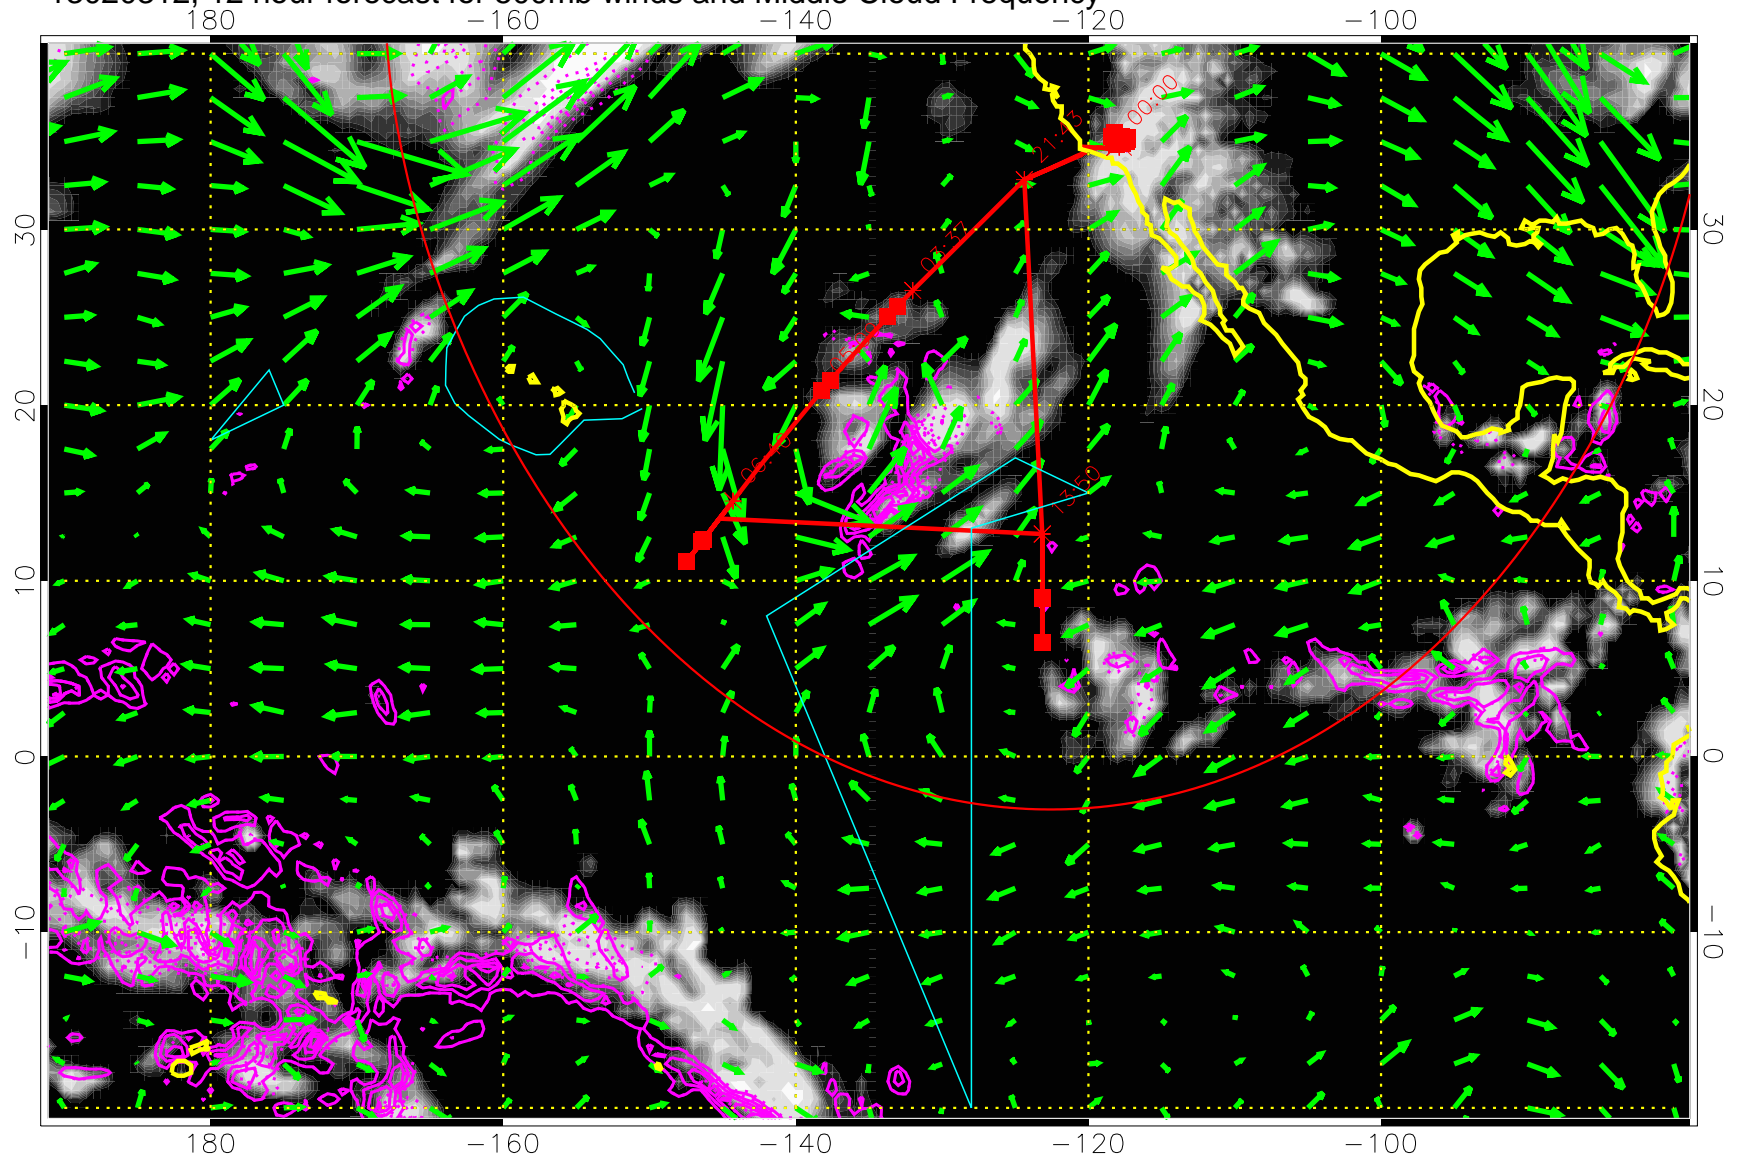

13020312, 12 hour forecast for 500mb winds and Middle Cloud Frequency

0.0 0.2 0.4 0.6 0.8 1.0
Middle Cloud Frequency

Precip (tot dot, conv sol) past 6 hrs 6 kg/m2 contours, min 4

→ 50 m/s

Range ring of 4055 km -- 13 hours GH round trip

13020318, 18 hour forecast for 500mb winds and Middle Cloud Frequency

Precip (tot dot, conv sol) past 6 hrs 6 kg/m2 contours, min 4

→ 50 m/s

Range ring of 4055 km -- 13 hours GH round trip

13020400, 24 hour forecast for 500mb winds and Middle Cloud Frequency

Precip (tot dot, conv sol) past 6 hrs 6 kg/m2 contours, min 4

→ 50 m/s

Range ring of 4055 km -- 13 hours GH round trip

13020406, 30 hour forecast for 500mb winds and Middle Cloud Frequency

Precip (tot dot, conv sol) past 6 hrs 6 kg/m2 contours, min 4