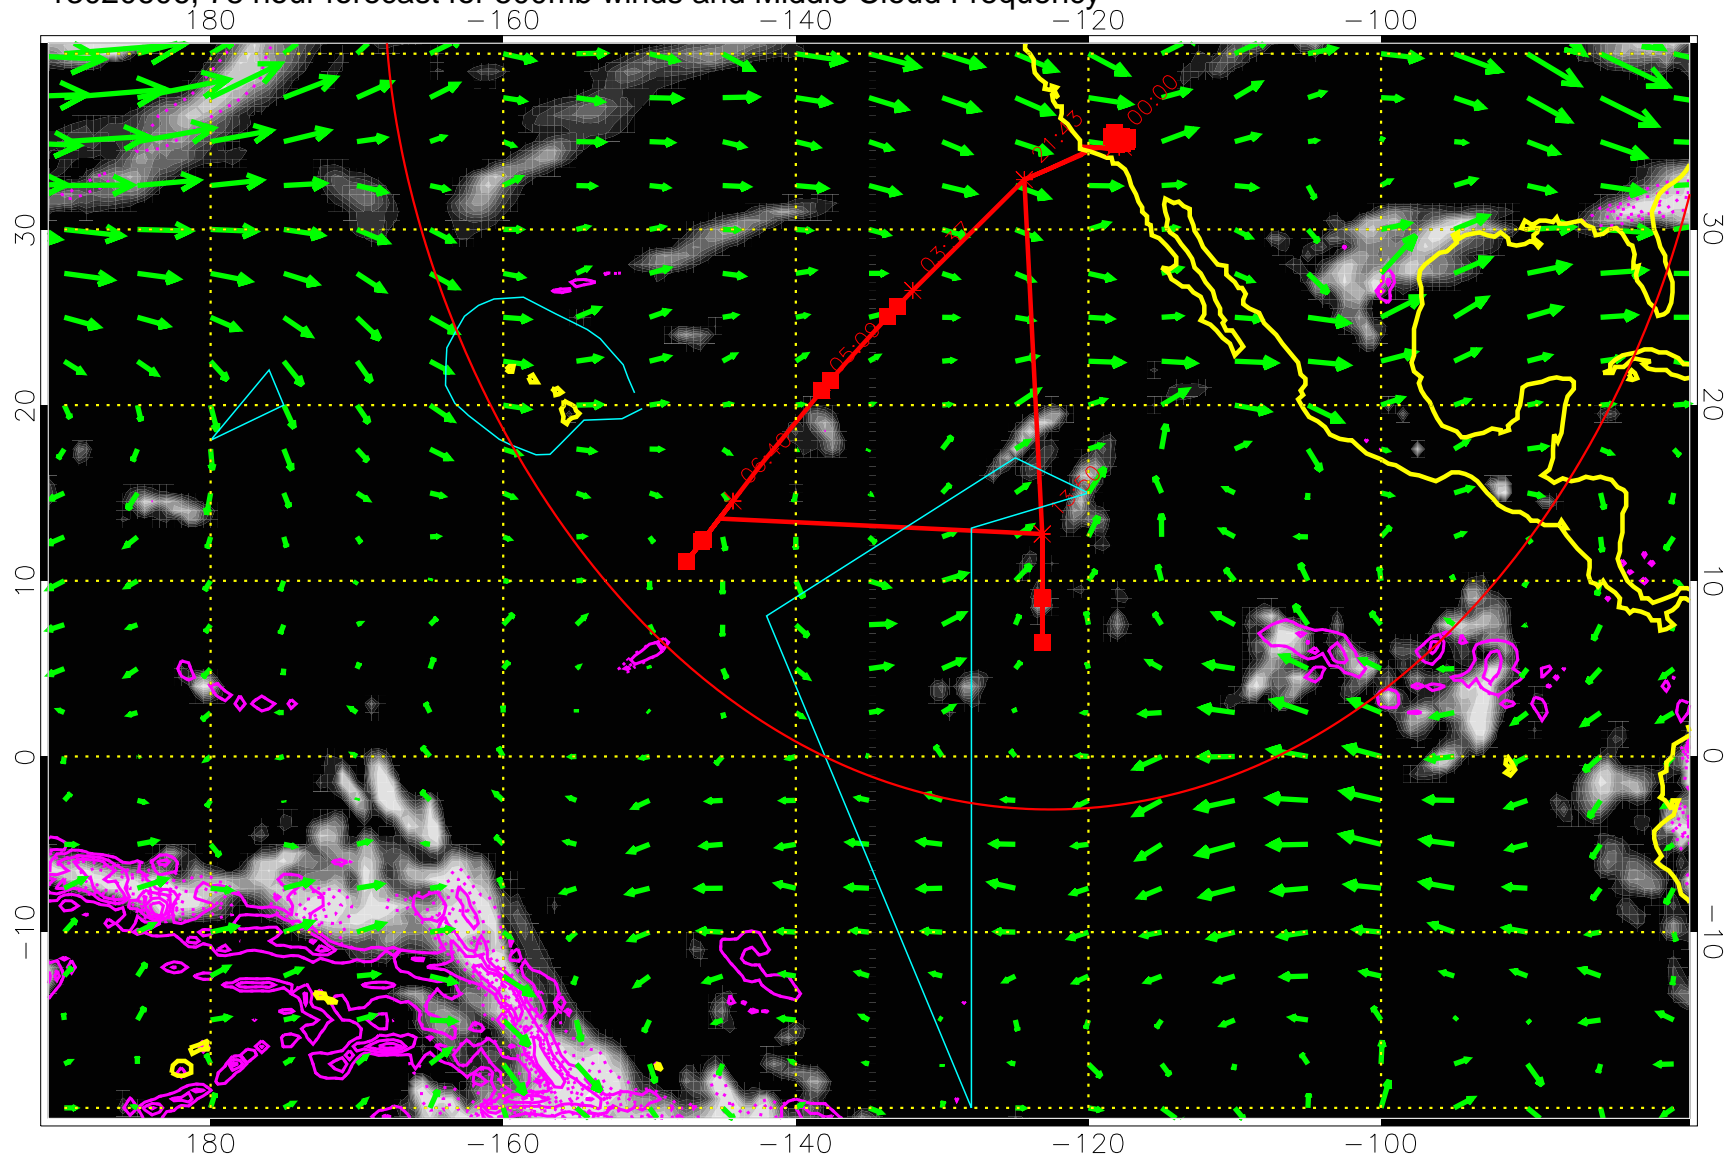

13020600, 72 hour forecast for 500mb winds and Middle Cloud Frequency

Precip (tot dot, conv sol) past 6 hrs 6 kg/m2 contours, min 4

→ 50 m/s

Range ring of 4055 km -- 13 hours GH round trip

13020606, 78 hour forecast for 500mb winds and Middle Cloud Frequency

Precip (tot dot, conv sol) past 6 hrs 6 kg/m2 contours, min 4

→ 50 m/s

Range ring of 4055 km -- 13 hours GH round trip

13020612, 84 hour forecast for 500mb winds and Middle Cloud Frequency

Precip (tot dot, conv sol) past 6 hrs 6 kg/m2 contours, min 4