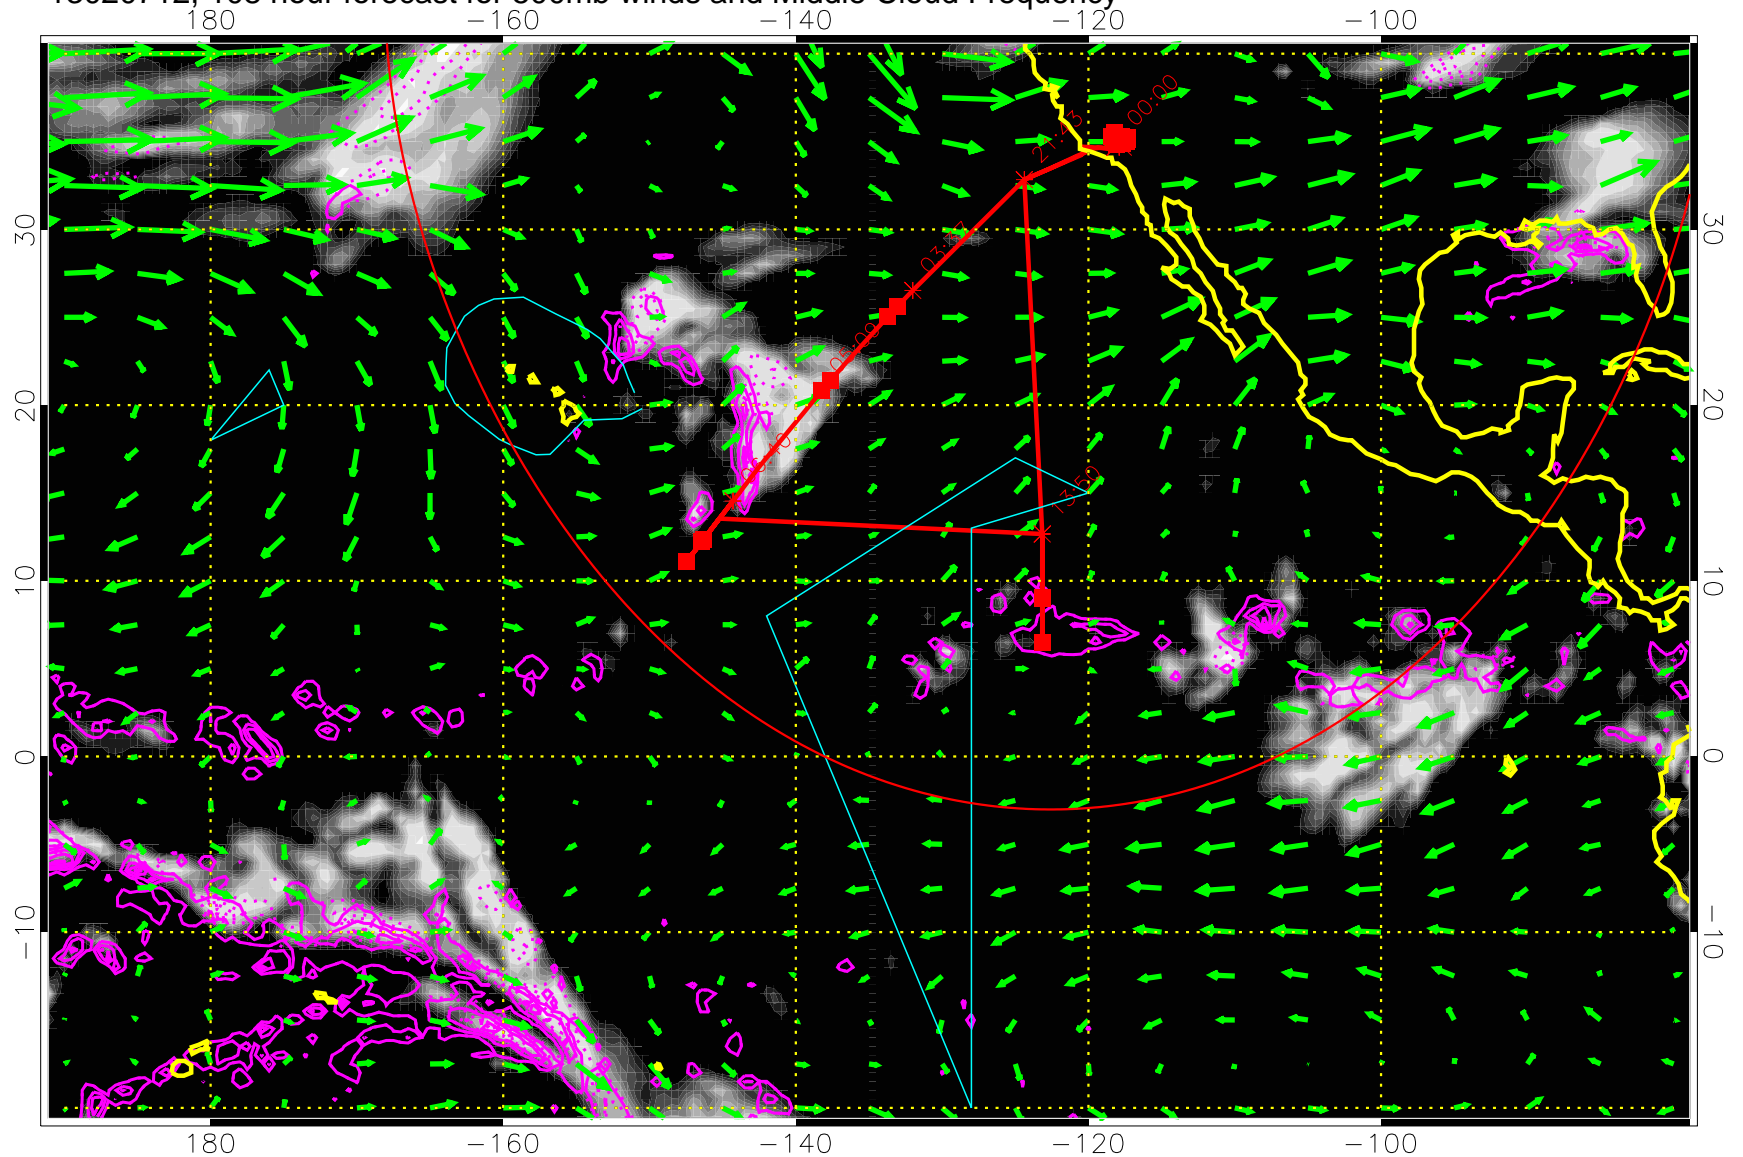

→ 50 m/s

Range ring of 4055 km -- 13 hours GH round trip

13020618, 90 hour forecast for 500mb winds and Middle Cloud Frequency

Precip (tot dot, conv sol) past 6 hrs 6 kg/m2 contours, min 4

→ 50 m/s

Range ring of 4055 km -- 13 hours GH round trip

13020700, 96 hour forecast for 500mb winds and Middle Cloud Frequency

Precip (tot dot, conv sol) past 6 hrs 6 kg/m2 contours, min 4

→ 50 m/s

Range ring of 4055 km -- 13 hours GH round trip

13020706, 102 hour forecast for 500mb winds and Middle Cloud Frequency

Precip (tot dot, conv sol) past 6 hrs 6 kg/m2 contours, min 4

→ 50 m/s

Range ring of 4055 km -- 13 hours GH round trip

13020712, 108 hour forecast for 500mb winds and Middle Cloud Frequency

Precip (tot dot, conv sol) past 6 hrs 6 kg/m2 contours, min 4