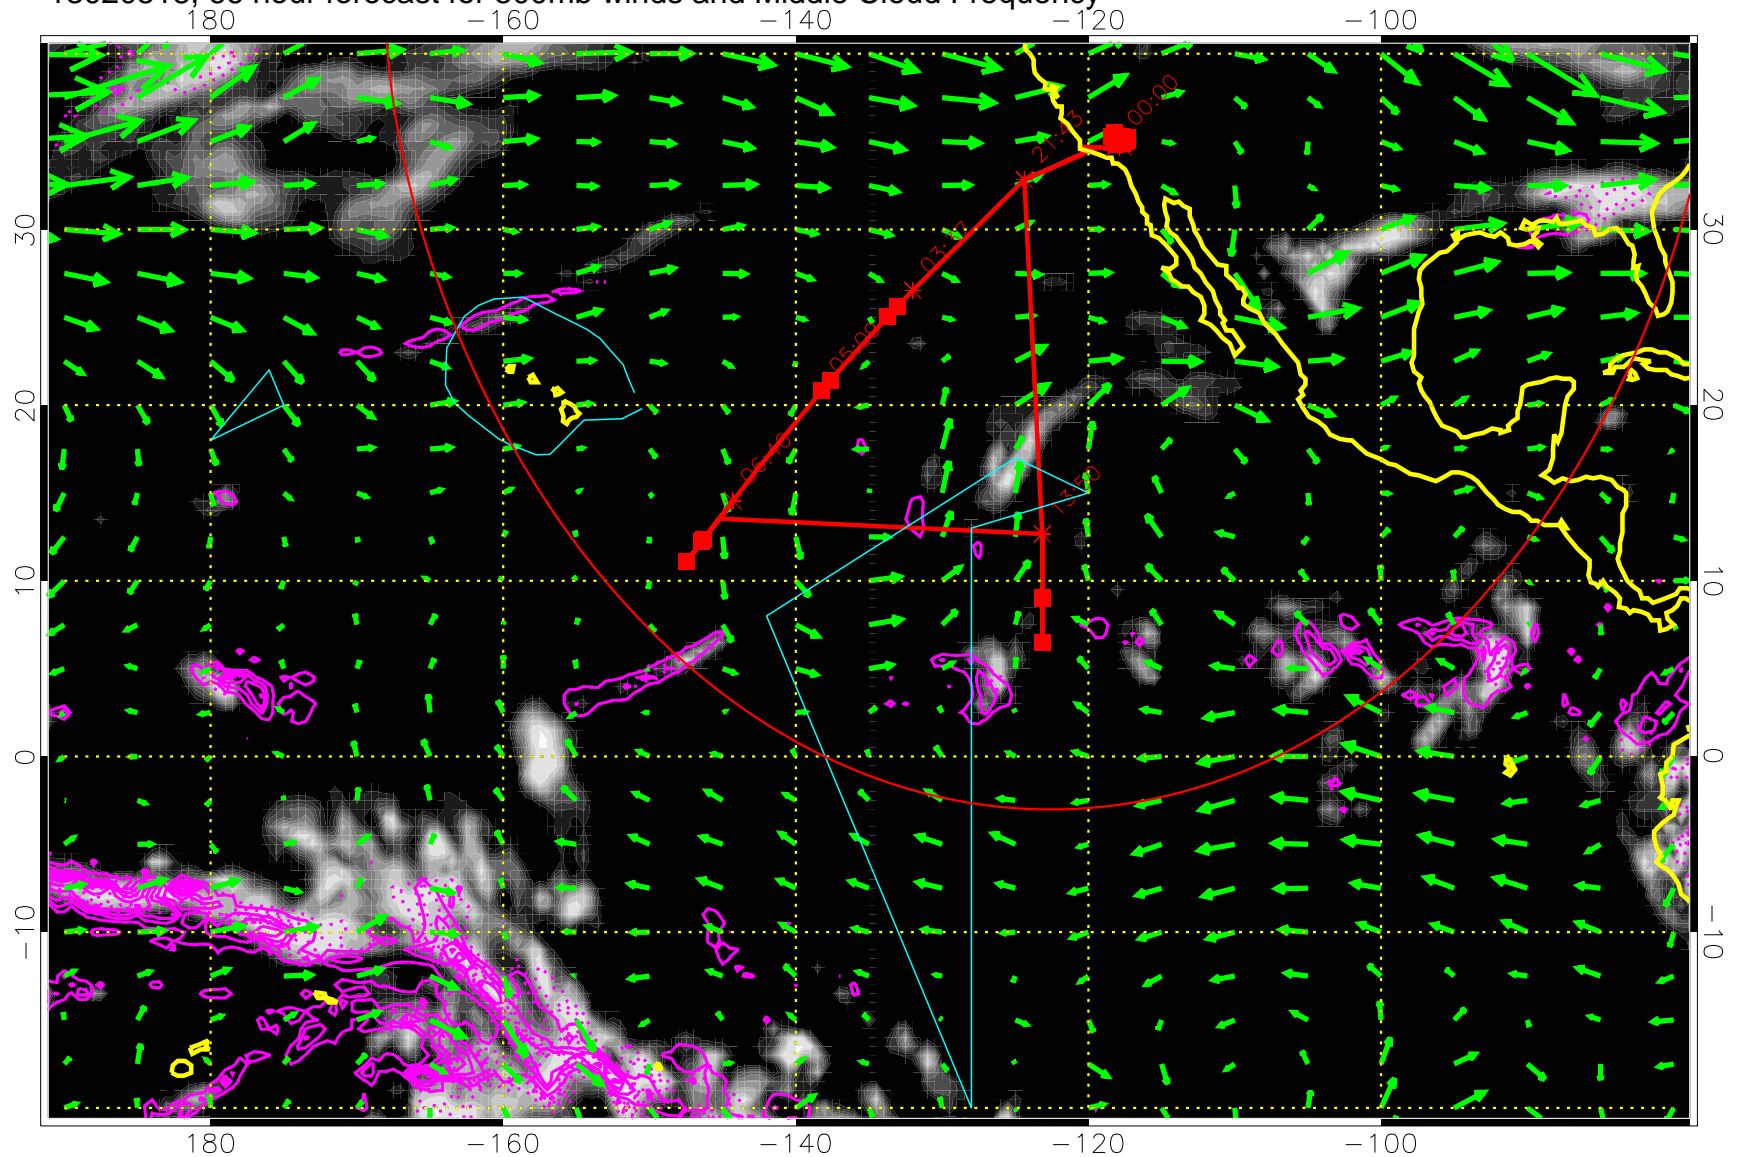

Precip (tot dot, conv sol) past 6 hrs 6 kg/m2 contours, min 4

→ 50 m/s

Range ring of 4055 km -- 13 hours GH round trip

13020512, 60 hour forecast for 500mb winds and Middle Cloud Frequency

Precip (tot dot, conv sol) past 6 hrs 6 kg/m2 contours, min 4

→ 50 m/s

Range ring of 4055 km -- 13 hours GH round trip

13020518, 66 hour forecast for 500mb winds and Middle Cloud Frequency

Precip (tot dot, conv sol) past 6 hrs 6 kg/m2 contours, min 4

→ 50 m/s

Range ring of 4055 km -- 13 hours GH round trip

13020600, 72 hour forecast for 500mb winds and Middle Cloud Frequency

Precip (tot dot, conv sol) past 6 hrs 6 kg/m2 contours, min 4

→ 50 m/s

Range ring of 4055 km -- 13 hours GH round trip

13020606, 78 hour forecast for 500mb winds and Middle Cloud Frequency