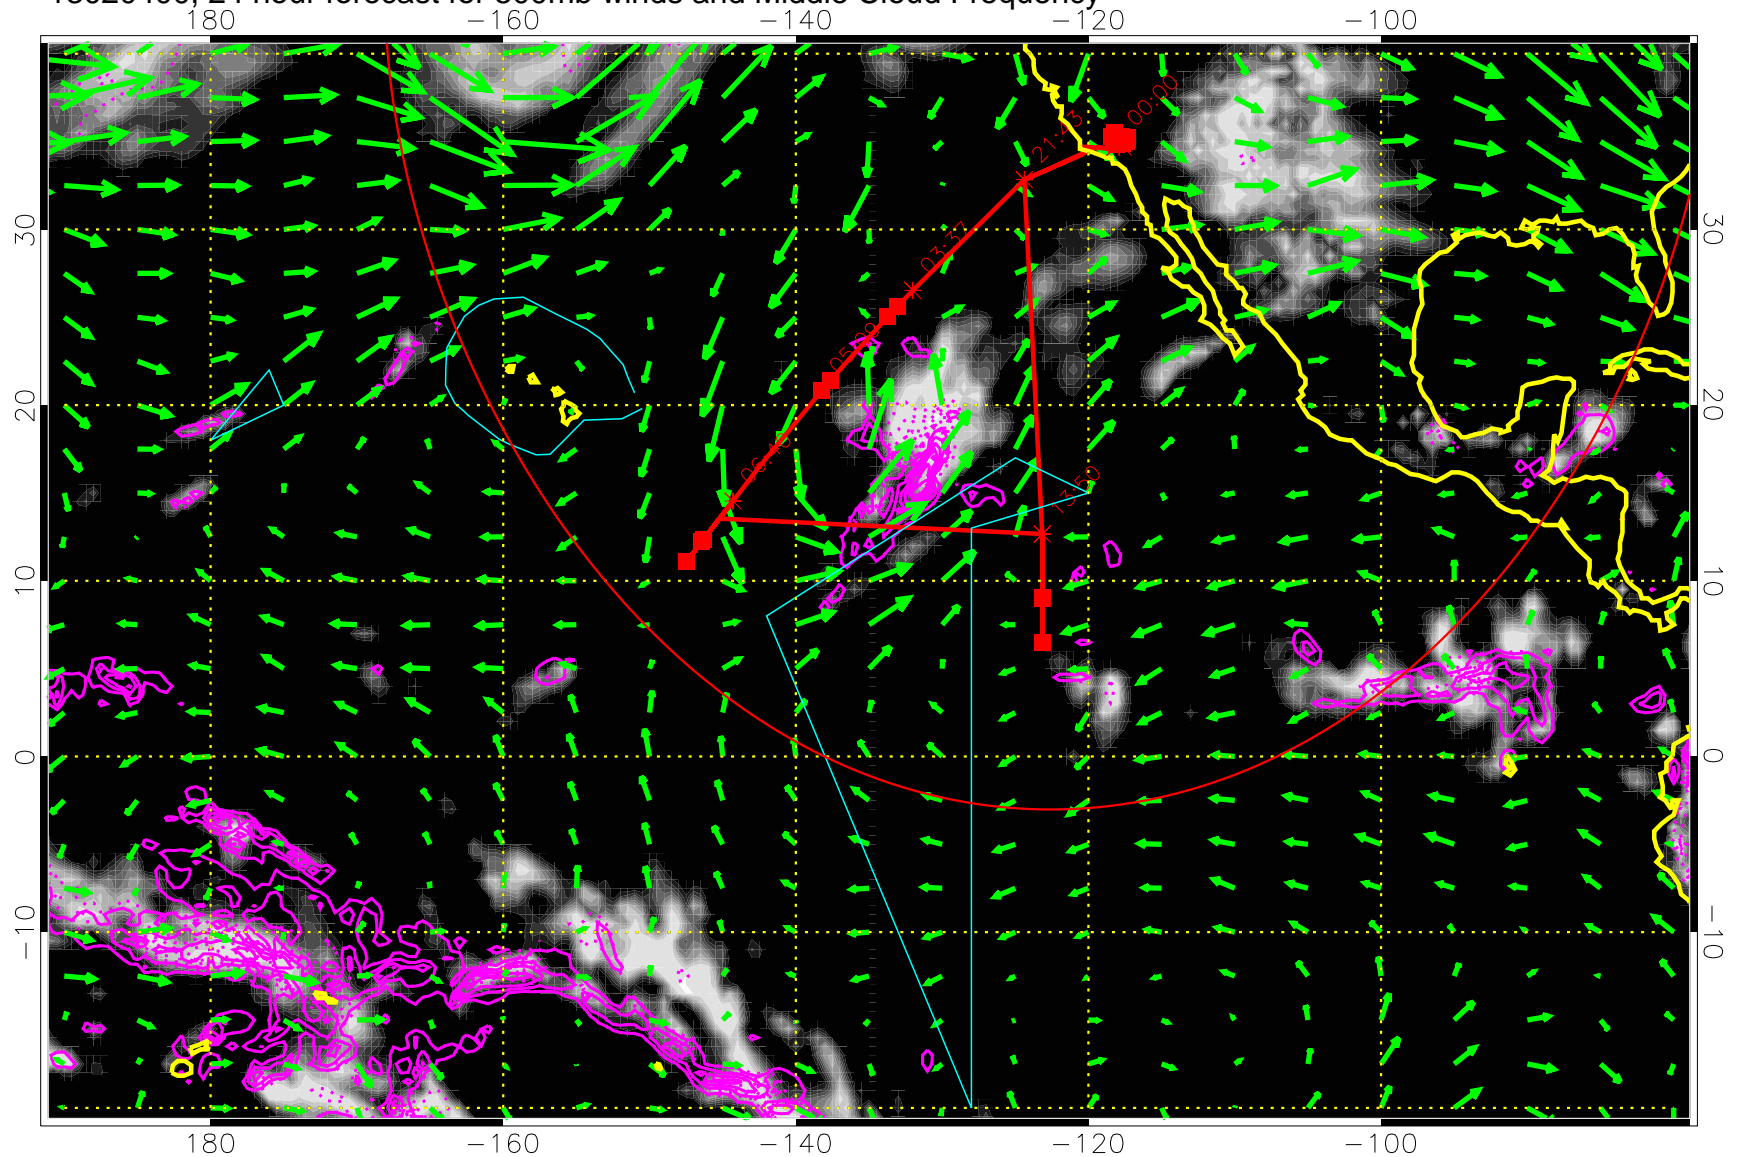

13020318, 18 hour forecast for 500mb winds and Middle Cloud Frequency

Precip (tot dot, conv sol) past 6 hrs 6 kg/m2 contours, min 4

→ 50 m/s

Range ring of 4055 km -- 13 hours GH round trip

13020400, 24 hour forecast for 500mb winds and Middle Cloud Frequency

Precip (tot dot, conv sol) past 6 hrs 6 kg/m2 contours, min 4

→ 50 m/s

Range ring of 4055 km -- 13 hours GH round trip

13020406, 30 hour forecast for 500mb winds and Middle Cloud Frequency

Precip (tot dot, conv sol) past 6 hrs 6 kg/m2 contours, min 4