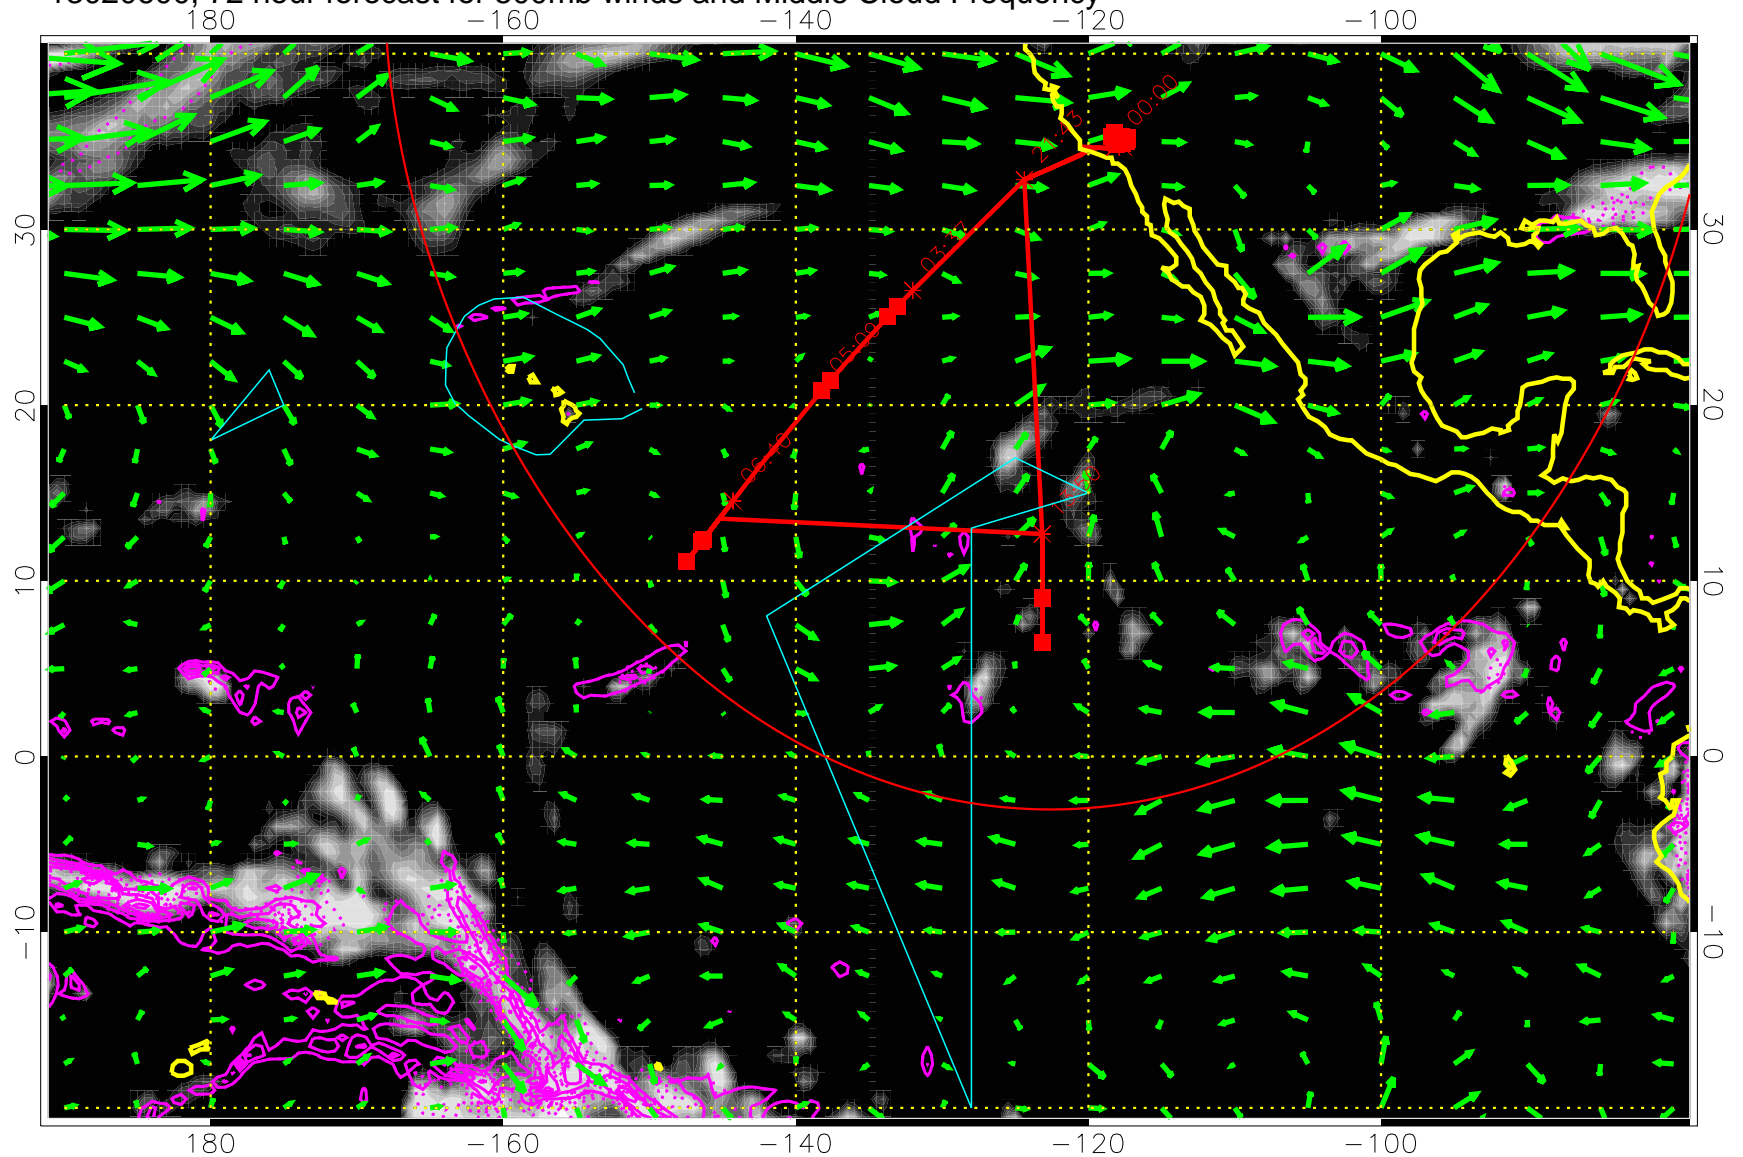

Precip (tot dot, conv sol) past 6 hrs 6 kg/m2 contours, min 4

→ 50 m/s

Range ring of 4055 km -- 13 hours GH round trip

13020512, 60 hour forecast for 500mb winds and Middle Cloud Frequency

Precip (tot dot, conv sol) past 6 hrs 6 kg/m2 contours, min 4

→ 50 m/s

Range ring of 4055 km -- 13 hours GH round trip

13020518, 66 hour forecast for 500mb winds and Middle Cloud Frequency

Precip (tot dot, conv sol) past 6 hrs 6 kg/m2 contours, min 4

→ 50 m/s

Range ring of 4055 km -- 13 hours GH round trip

13020600, 72 hour forecast for 500mb winds and Middle Cloud Frequency

Precip (tot dot, conv sol) past 6 hrs 6 kg/m2 contours, min 4

→ 50 m/s

Range ring of 4055 km -- 13 hours GH round trip

13020606, 78 hour forecast for 500mb winds and Middle Cloud Frequency

Precip (tot dot, conv sol) past 6 hrs 6 kg/m2 contours, min 4

→ 50 m/s

Range ring of 4055 km -- 13 hours GH round trip

13020612, 84 hour forecast for 500mb winds and Middle Cloud Frequency

Precip (tot dot, conv sol) past 6 hrs 6 kg/m2 contours, min 4