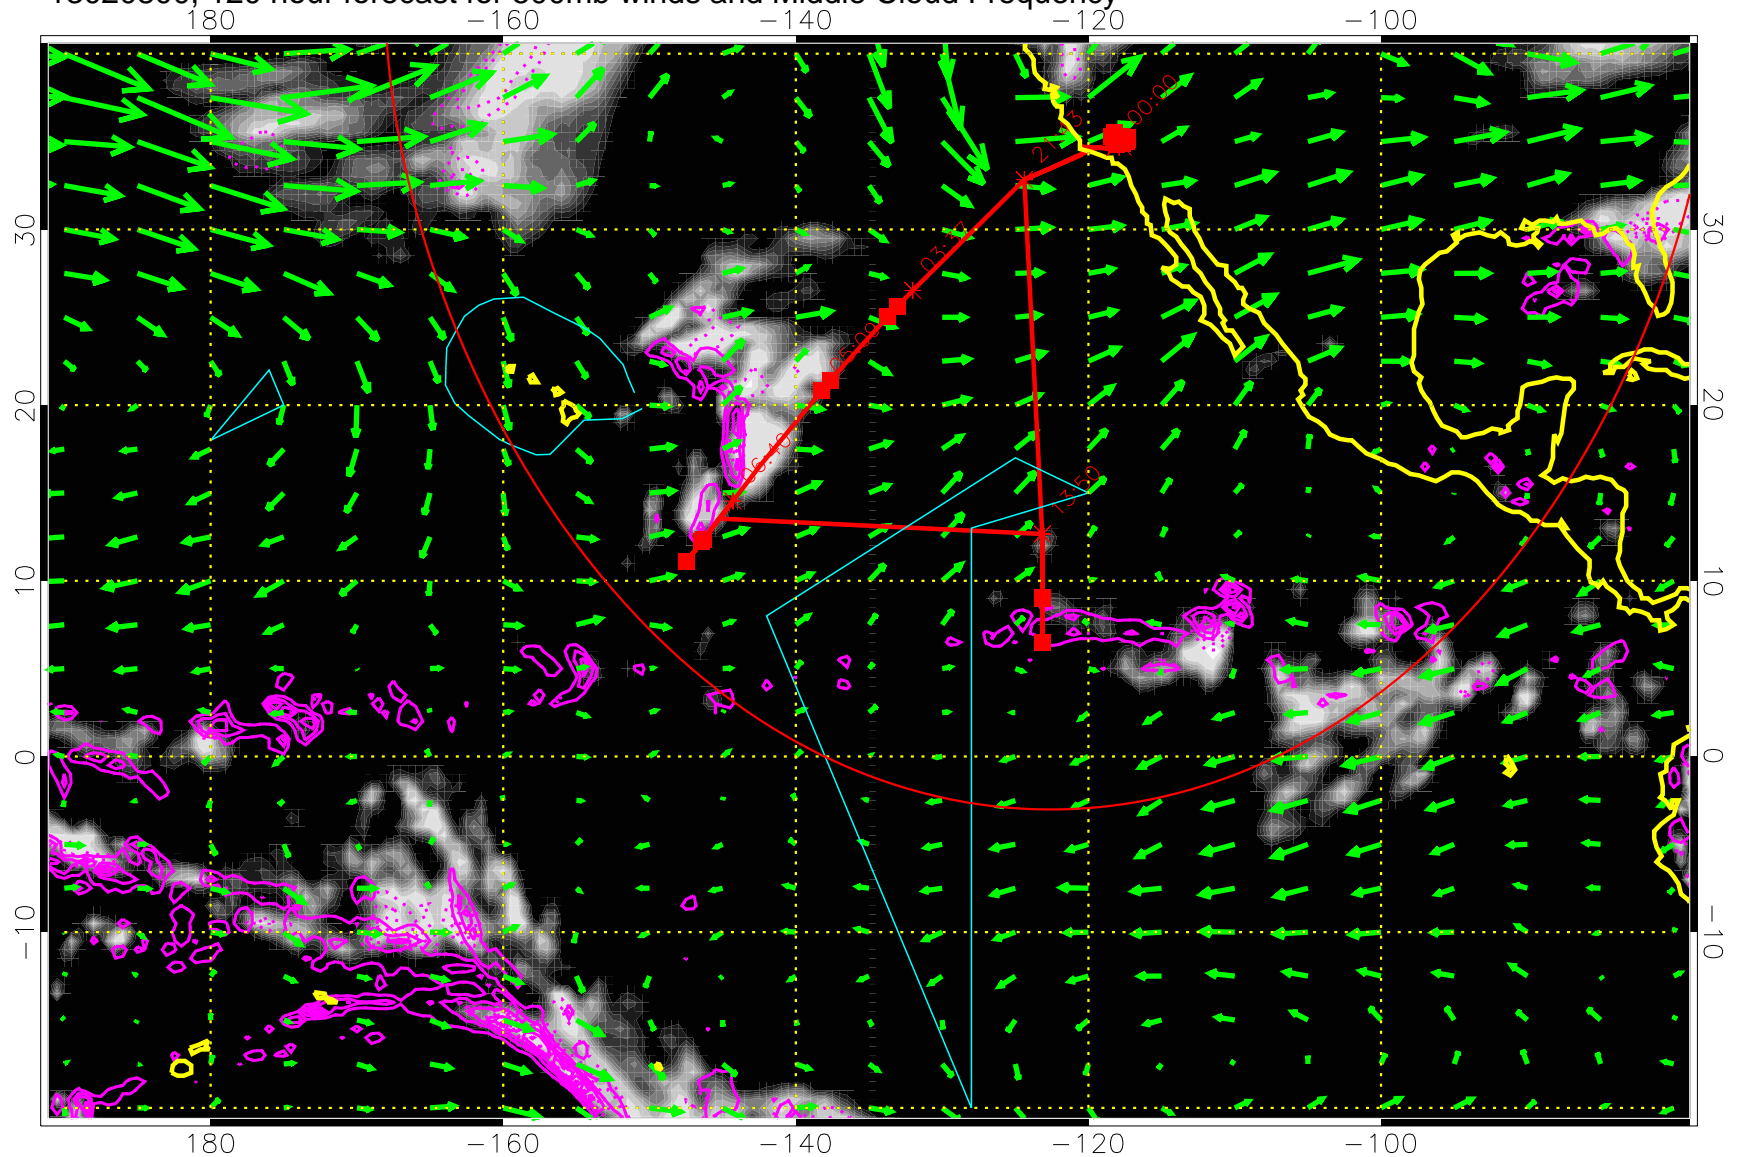

Precip (tot dot, conv sol) past 6 hrs 6 kg/m2 contours, min 4

→ 50 m/s

Range ring of 4055 km -- 13 hours GH round trip

13020712, 108 hour forecast for 500mb winds and Middle Cloud Frequency

Precip (tot dot, conv sol) past 6 hrs 6 kg/m2 contours, min 4

→ 50 m/s

Range ring of 4055 km -- 13 hours GH round trip

13020718, 114 hour forecast for 500mb winds and Middle Cloud Frequency

0.0 0.2 0.4 0.6 0.8 1.0
Middle Cloud Frequency

Precip (tot dot, conv sol) past 6 hrs 6 kg/m2 contours, min 4

→ 50 m/s

Range ring of 4055 km -- 13 hours GH round trip

13020800, 120 hour forecast for 500mb winds and Middle Cloud Frequency

Precip (tot dot, conv sol) past 6 hrs 6 kg/m2 contours, min 4

→ 50 m/s

Range ring of 4055 km -- 13 hours GH round trip