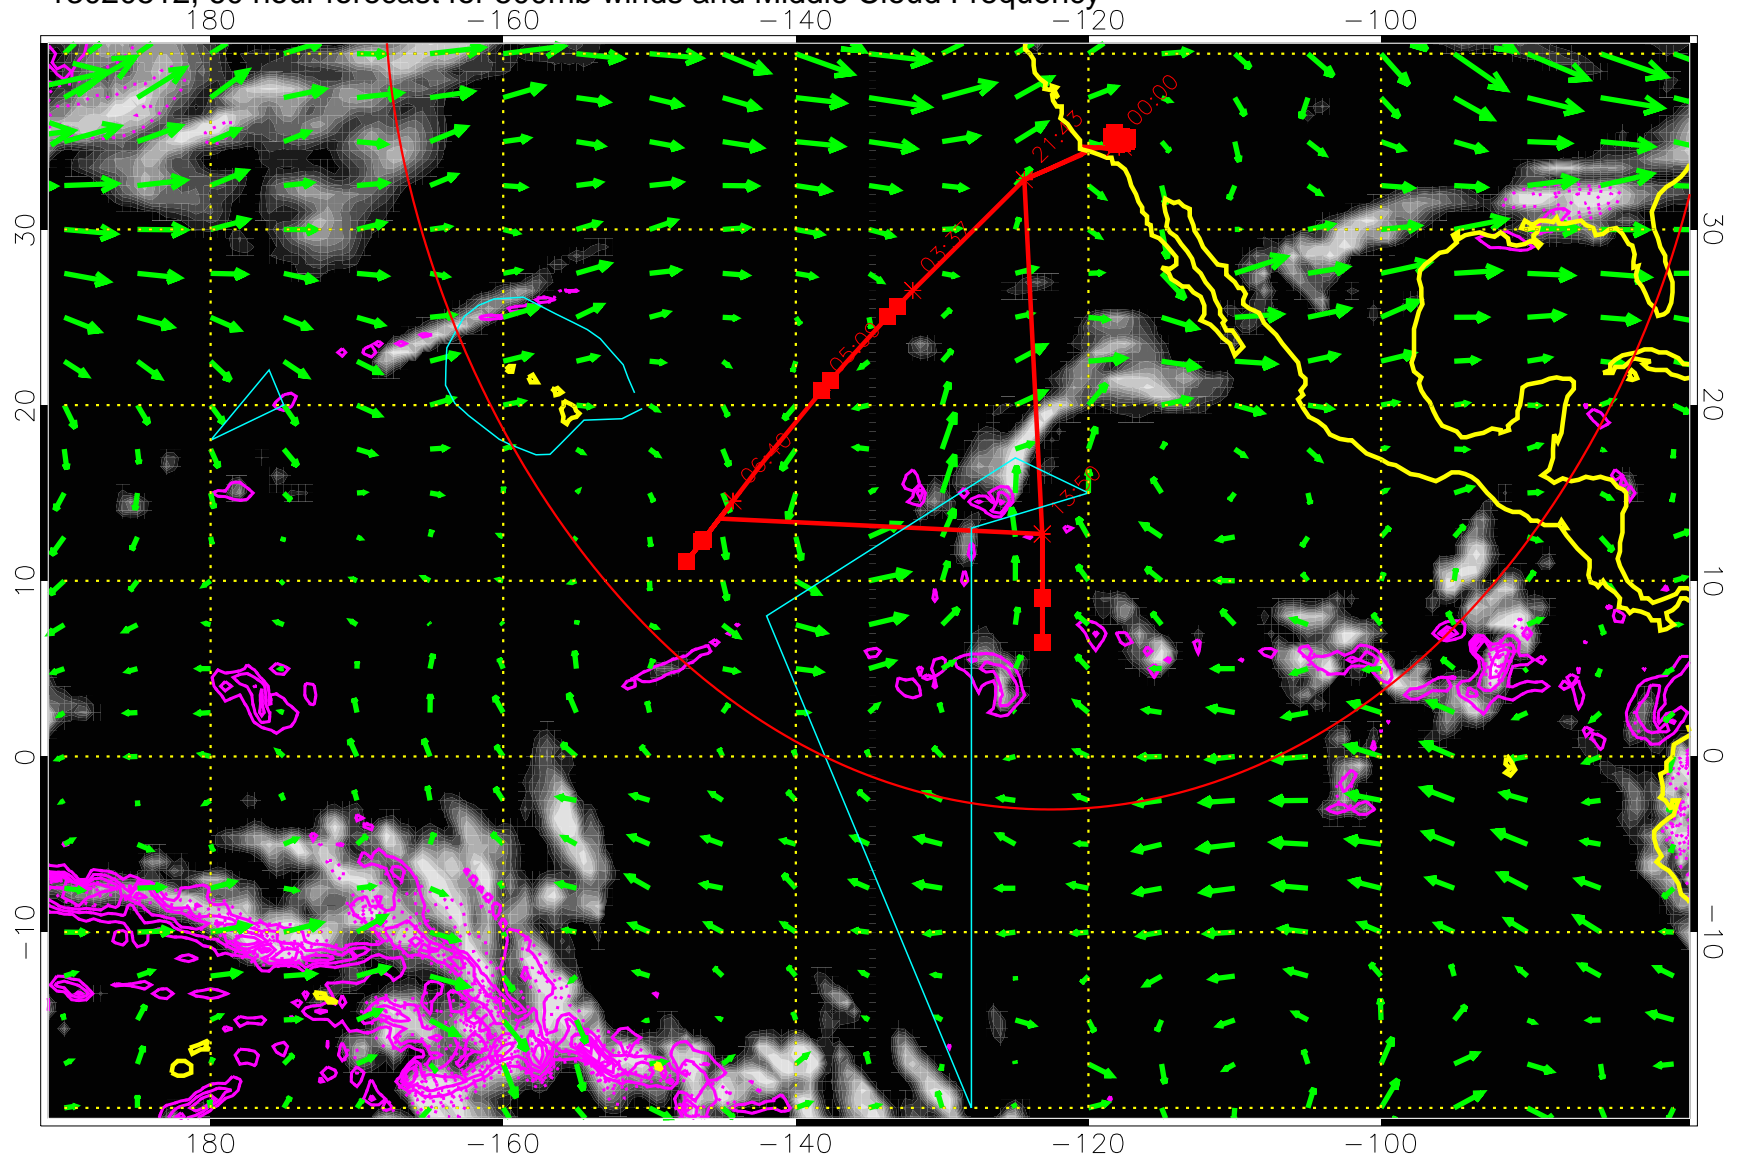

13020500, 48 hour forecast for 500mb winds and Middle Cloud Frequency

Precip (tot dot, conv sol) past 6 hrs 6 kg/m2 contours, min 4

→ 50 m/s

Range ring of 4055 km -- 13 hours GH round trip

13020506, 54 hour forecast for 500mb winds and Middle Cloud Frequency

Precip (tot dot, conv sol) past 6 hrs 6 kg/m2 contours, min 4

→ 50 m/s

Range ring of 4055 km -- 13 hours GH round trip

13020512, 60 hour forecast for 500mb winds and Middle Cloud Frequency

Precip (tot dot, conv sol) past 6 hrs 6 kg/m2 contours, min 4