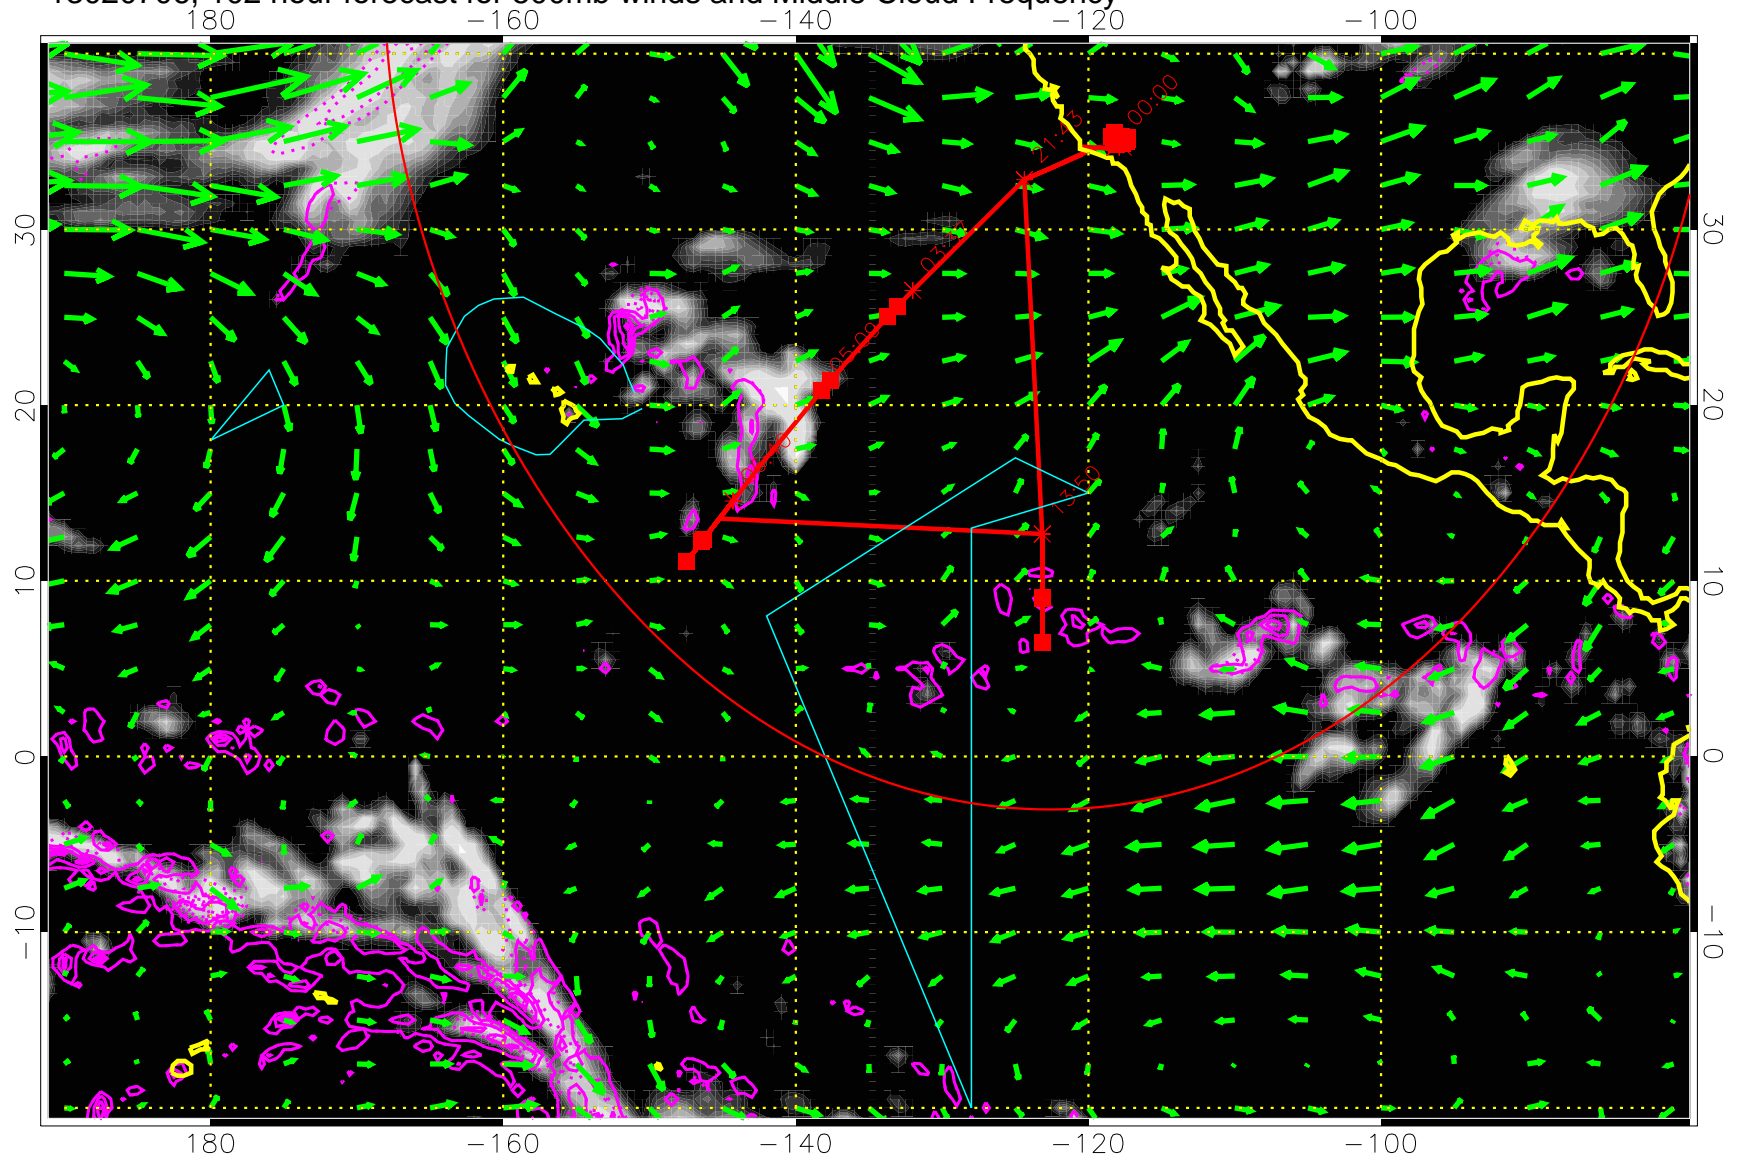

13020700, 96 hour forecast for 500mb winds and Middle Cloud Frequency

Precip (tot dot, conv sol) past 6 hrs 6 kg/m2 contours, min 4

→ 50 m/s

Range ring of 4055 km -- 13 hours GH round trip

13020706, 102 hour forecast for 500mb winds and Middle Cloud Frequency

Precip (tot dot, conv sol) past 6 hrs 6 kg/m2 contours, min 4

→ 50 m/s

Range ring of 4055 km -- 13 hours GH round trip

13020712, 108 hour forecast for 500mb winds and Middle Cloud Frequency

Precip (tot dot, conv sol) past 6 hrs 6 kg/m2 contours, min 4