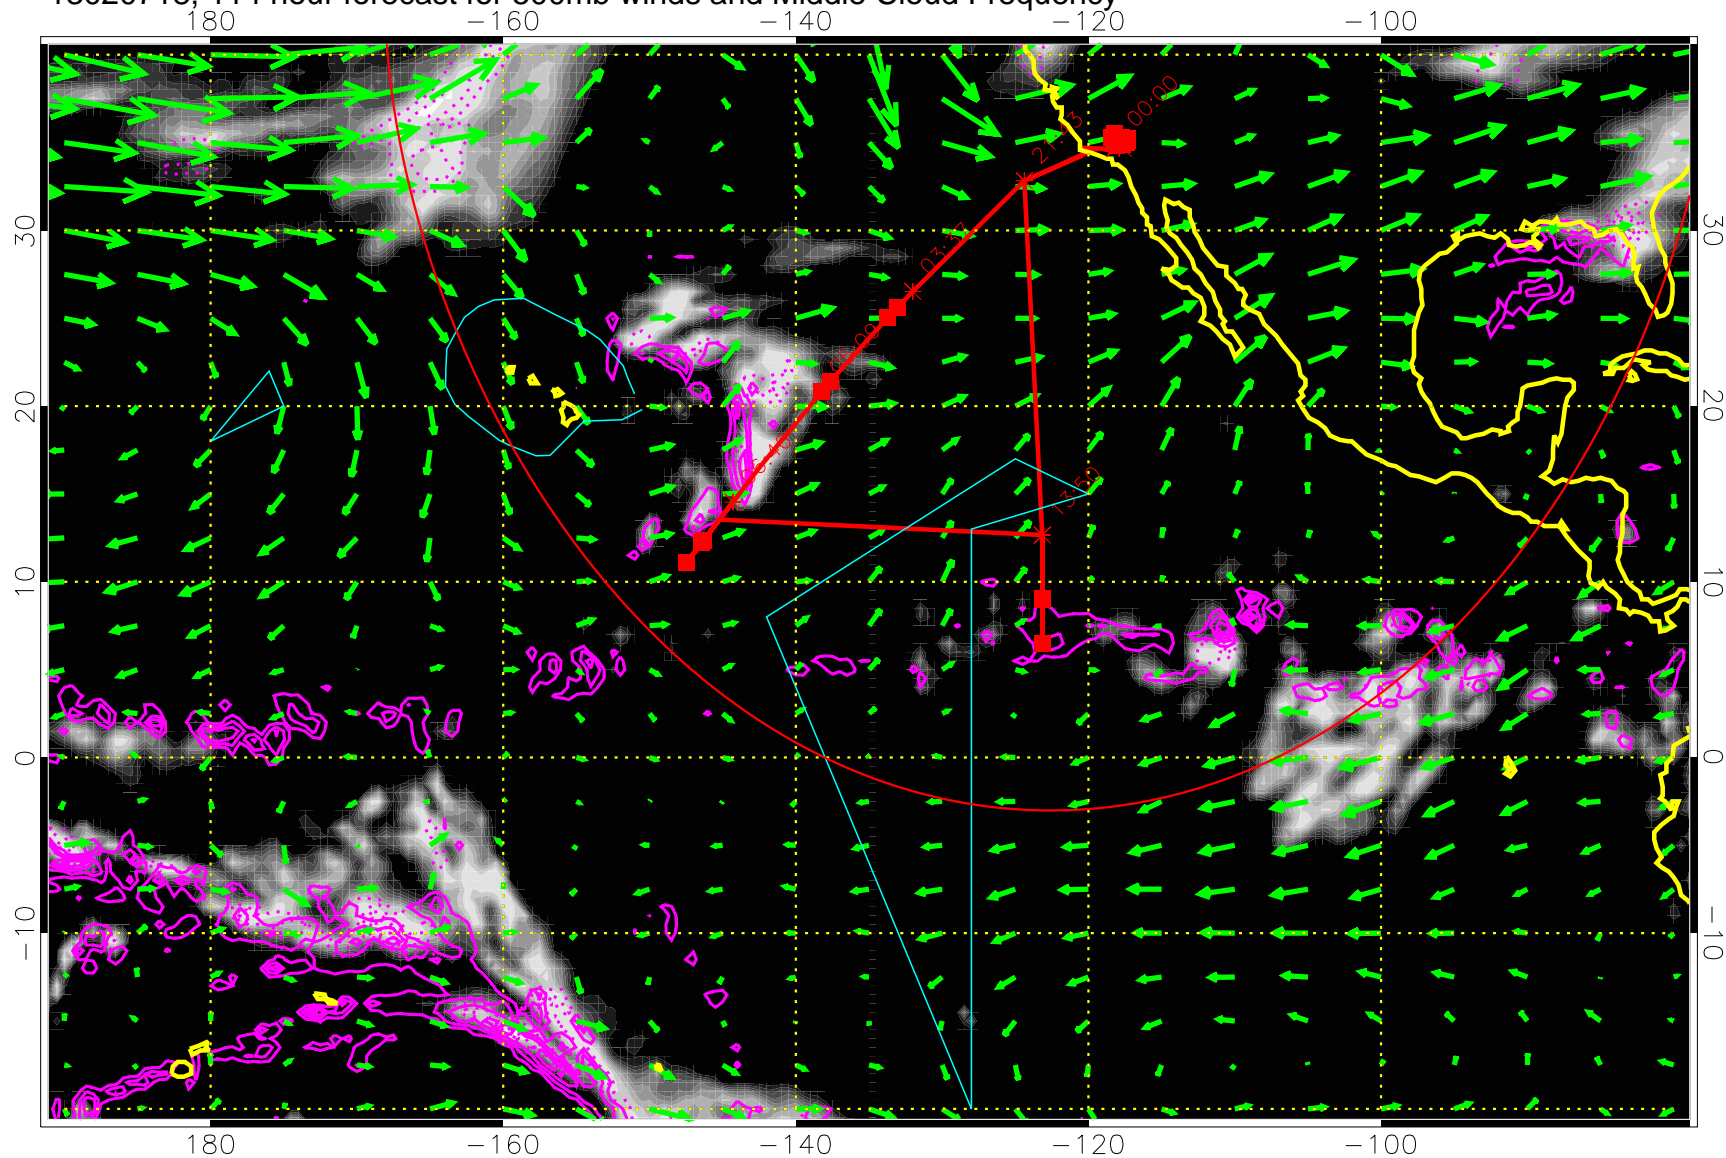

13020700, 96 hour forecast for 500mb winds and Middle Cloud Frequency

Precip (tot dot, conv sol) past 6 hrs 6 kg/m2 contours, min 4

→ 50 m/s

Range ring of 4055 km -- 13 hours GH round trip

13020706, 102 hour forecast for 500mb winds and Middle Cloud Frequency

Precip (tot dot, conv sol) past 6 hrs 6 kg/m2 contours, min 4

→ 50 m/s

Range ring of 4055 km -- 13 hours GH round trip

13020712, 108 hour forecast for 500mb winds and Middle Cloud Frequency

Precip (tot dot, conv sol) past 6 hrs 6 kg/m2 contours, min 4

→ 50 m/s

Range ring of 4055 km -- 13 hours GH round trip

13020718, 114 hour forecast for 500mb winds and Middle Cloud Frequency

0.0 0.2 0.4 0.6 0.8 1.0
Middle Cloud Frequency

Precip (tot dot, conv sol) past 6 hrs 6 kg/m2 contours, min 4