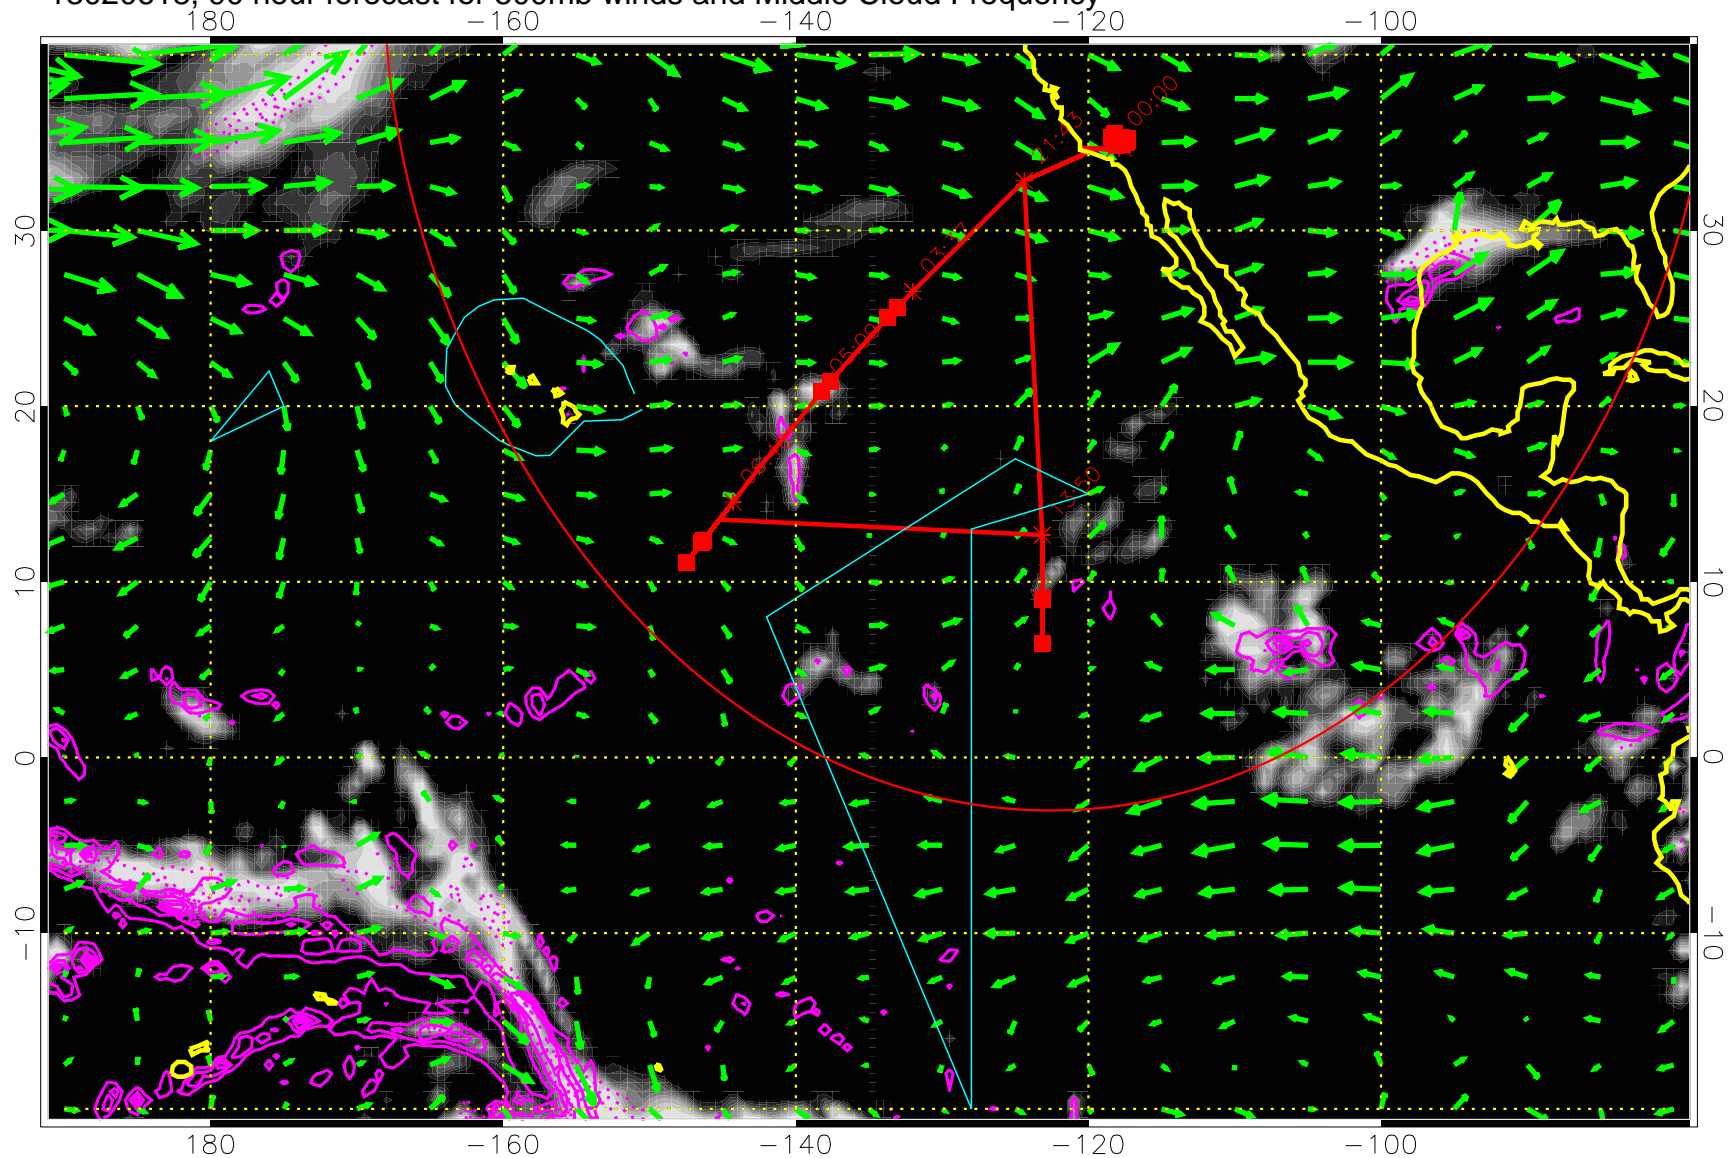

13020600, 72 hour forecast for 500mb winds and Middle Cloud Frequency

Precip (tot dot, conv sol) past 6 hrs 6 kg/m2 contours, min 4

→ 50 m/s

Range ring of 4055 km -- 13 hours GH round trip

13020606, 78 hour forecast for 500mb winds and Middle Cloud Frequency

Precip (tot dot, conv sol) past 6 hrs 6 kg/m2 contours, min 4

→ 50 m/s

Range ring of 4055 km -- 13 hours GH round trip

13020612, 84 hour forecast for 500mb winds and Middle Cloud Frequency

Precip (tot dot, conv sol) past 6 hrs 6 kg/m2 contours, min 4

→ 50 m/s

Range ring of 4055 km -- 13 hours GH round trip

13020618, 90 hour forecast for 500mb winds and Middle Cloud Frequency

Precip (tot dot, conv sol) past 6 hrs 6 kg/m2 contours, min 4

→ 50 m/s

Range ring of 4055 km -- 13 hours GH round trip

13020700, 96 hour forecast for 500mb winds and Middle Cloud Frequency

Precip (tot dot, conv sol) past 6 hrs 6 kg/m2 contours, min 4

→ 50 m/s

Range ring of 4055 km -- 13 hours GH round trip

13020706, 102 hour forecast for 500mb winds and Middle Cloud Frequency