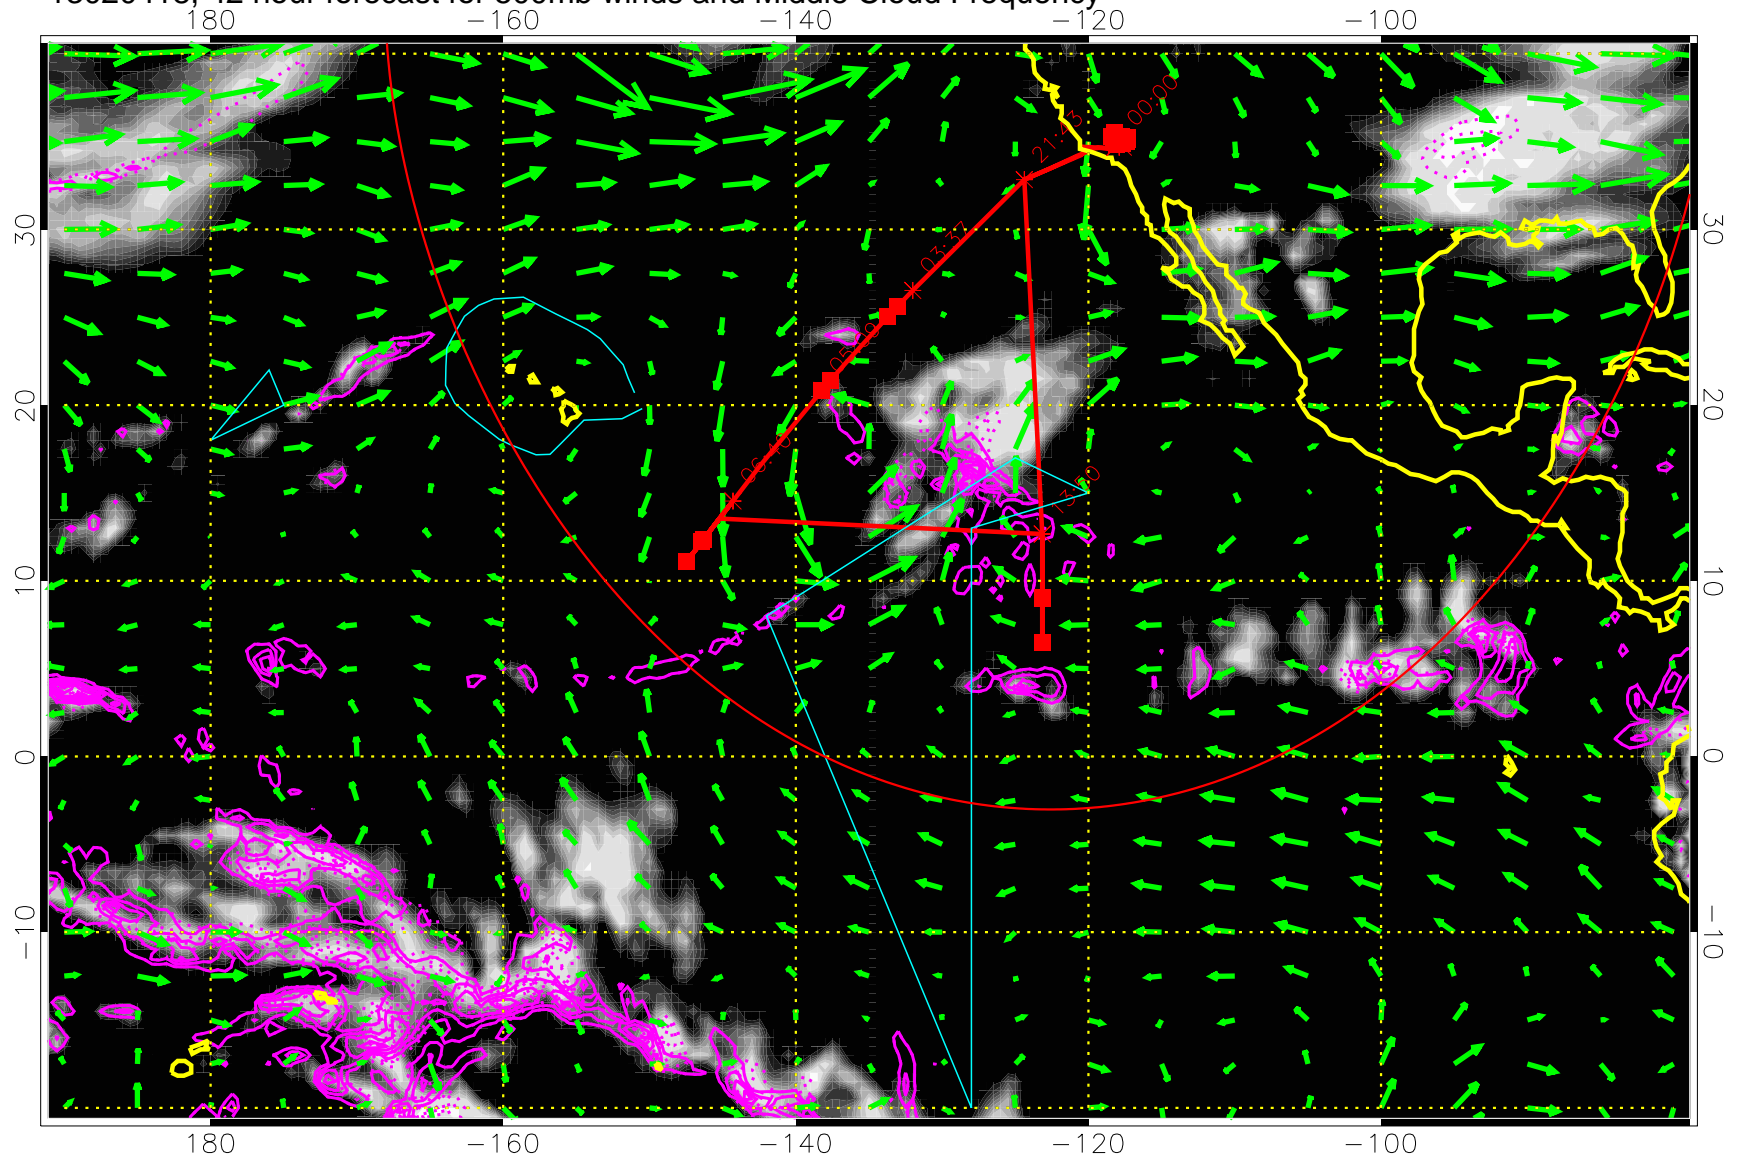

Precip (tot dot, conv sol) past 6 hrs 6 kg/m2 contours, min 4

→ 50 m/s

Range ring of 4055 km -- 13 hours GH round trip

13020406, 30 hour forecast for 500mb winds and Middle Cloud Frequency

Precip (tot dot, conv sol) past 6 hrs 6 kg/m2 contours, min 4

→ 50 m/s

Range ring of 4055 km -- 13 hours GH round trip

13020412, 36 hour forecast for 500mb winds and Middle Cloud Frequency

Precip (tot dot, conv sol) past 6 hrs 6 kg/m2 contours, min 4

→ 50 m/s
Range ring of 4055 km -- 13 hours GH round trip

13020418, 42 hour forecast for 500mb winds and Middle Cloud Frequency

Middle Cloud Frequency

Precip (tot dot, conv sol) past 6 hrs 6 kg/m2 contours, min 4

→ 50 m/s

Range ring of 4055 km -- 13 hours GH round trip