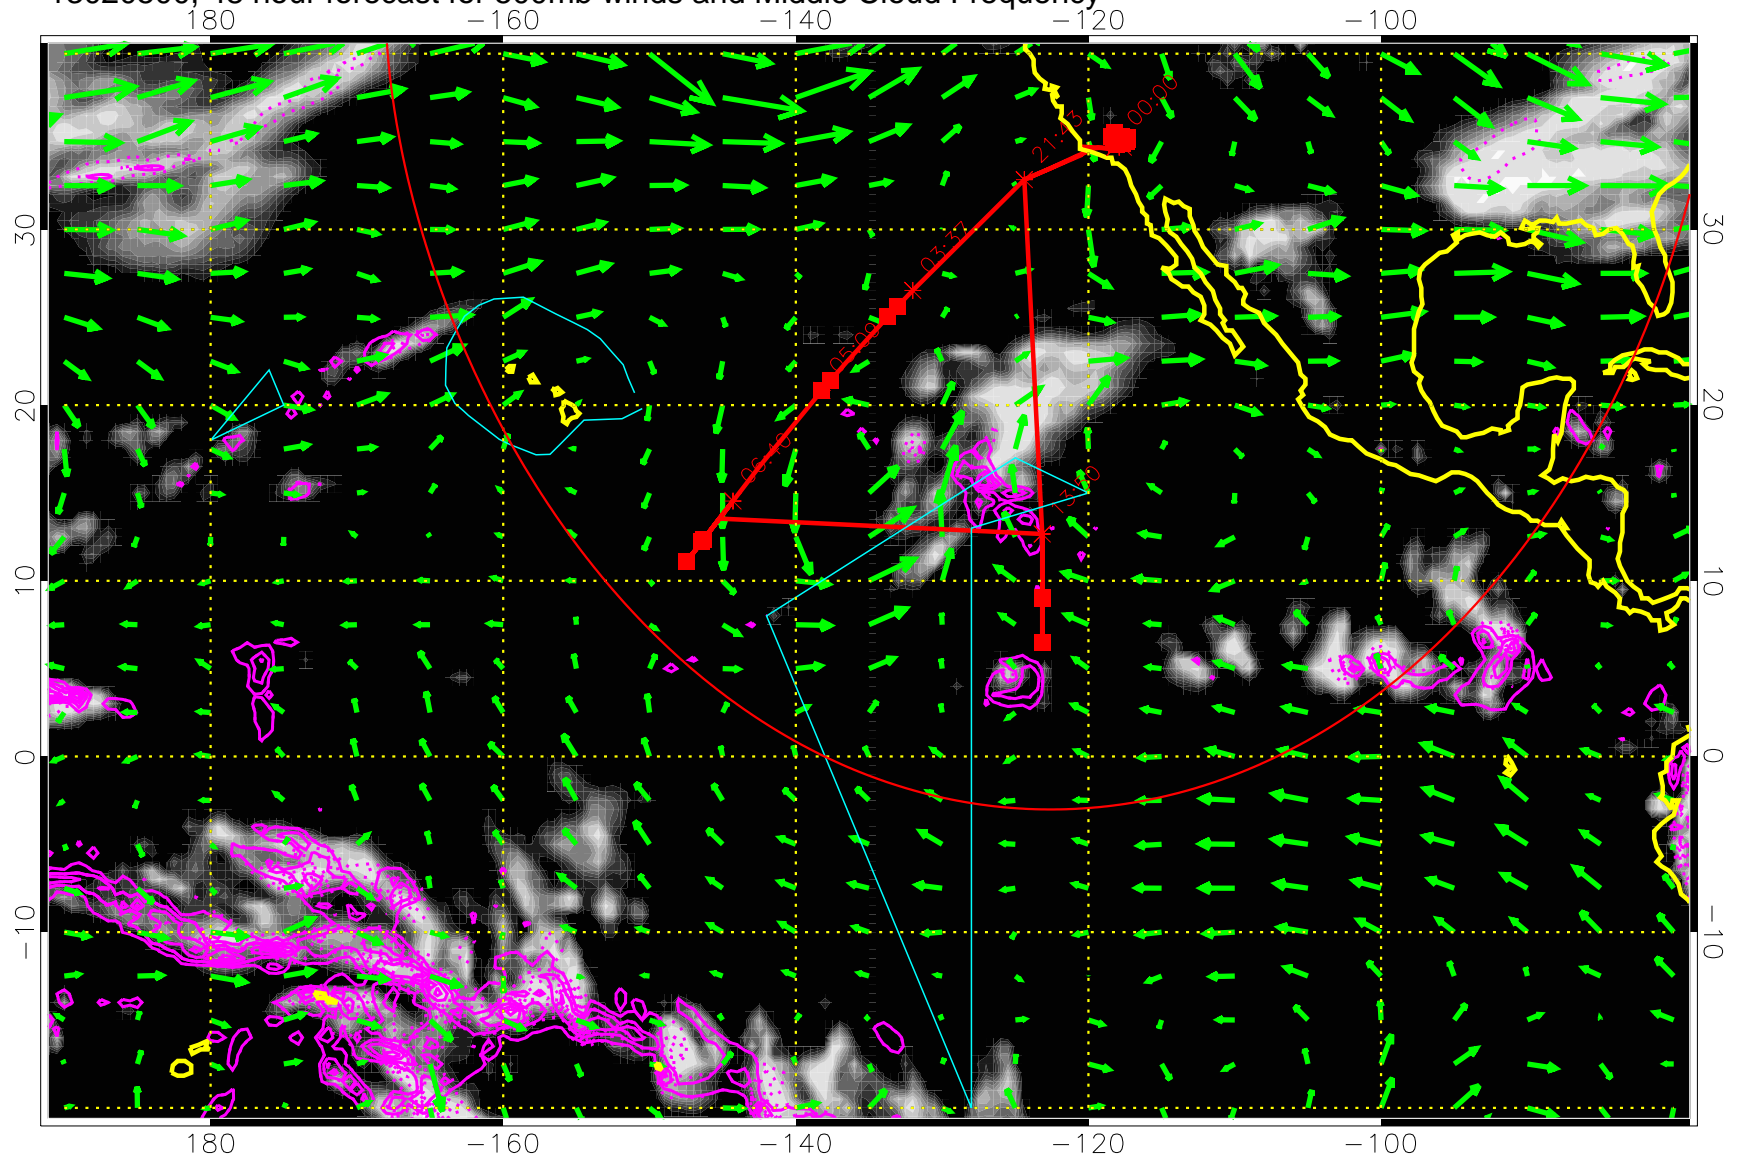

13020418, 42 hour forecast for 500mb winds and Middle Cloud Frequency

Middle Cloud Frequency

Precip (tot dot, conv sol) past 6 hrs 6 kg/m2 contours, min 4

→ 50 m/s

Range ring of 4055 km -- 13 hours GH round trip

13020500, 48 hour forecast for 500mb winds and Middle Cloud Frequency

Precip (tot dot, conv sol) past 6 hrs 6 kg/m2 contours, min 4

→ 50 m/s

Range ring of 4055 km -- 13 hours GH round trip

13020506, 54 hour forecast for 500mb winds and Middle Cloud Frequency

Precip (tot dot, conv sol) past 6 hrs 6 kg/m2 contours, min 4

→ 50 m/s

Range ring of 4055 km -- 13 hours GH round trip

13020512, 60 hour forecast for 500mb winds and Middle Cloud Frequency

Precip (tot dot, conv sol) past 6 hrs 6 kg/m2 contours, min 4