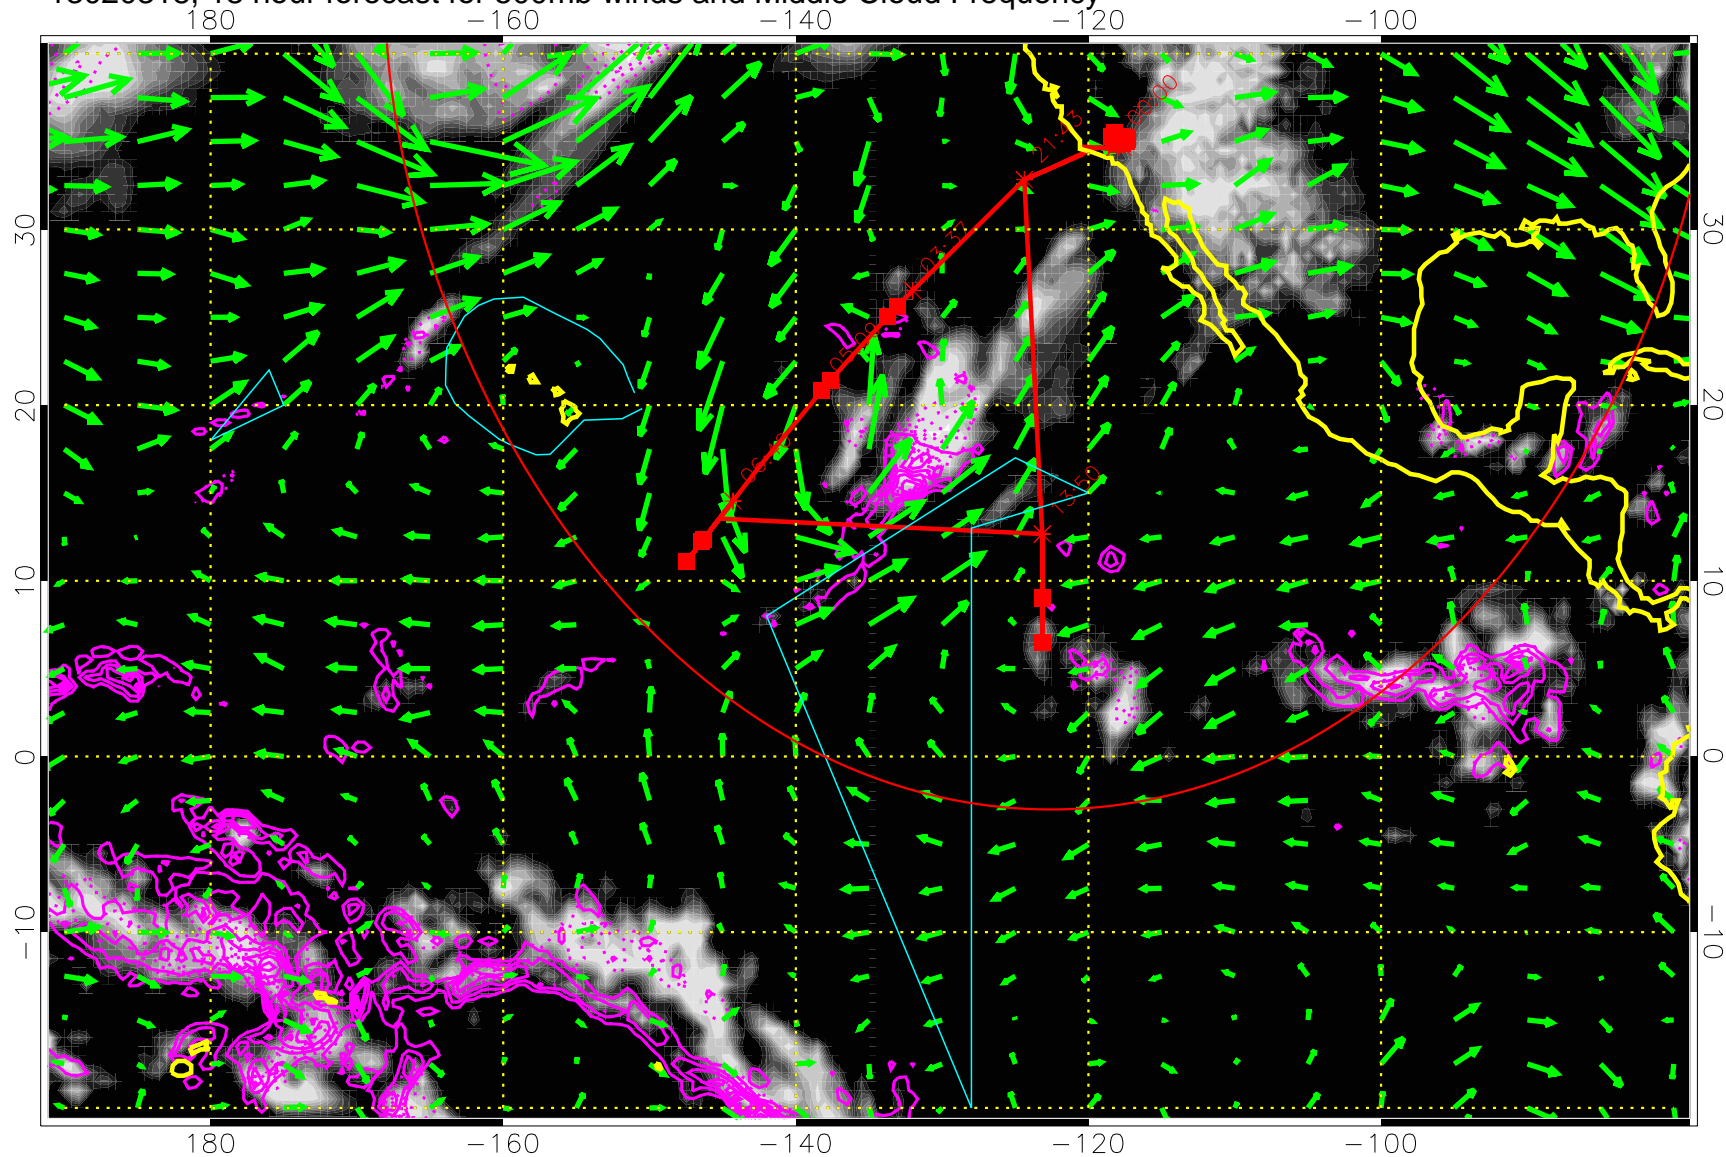

13020312, 12 hour forecast for 500mb winds and Middle Cloud Frequency

0.0 0.2 0.4 0.6 0.8 1.0
Middle Cloud Frequency

Precip (tot dot, conv sol) past 6 hrs 6 kg/m2 contours, min 4

→ 50 m/s

Range ring of 4055 km -- 13 hours GH round trip

13020318, 18 hour forecast for 500mb winds and Middle Cloud Frequency

Precip (tot dot, conv sol) past 6 hrs 6 kg/m2 contours, min 4

→ 50 m/s

Range ring of 4055 km -- 13 hours GH round trip

13020400, 24 hour forecast for 500mb winds and Middle Cloud Frequency

Precip (tot dot, conv sol) past 6 hrs 6 kg/m2 contours, min 4

→ 50 m/s

Range ring of 4055 km -- 13 hours GH round trip

13020406, 30 hour forecast for 500mb winds and Middle Cloud Frequency

Precip (tot dot, conv sol) past 6 hrs 6 kg/m2 contours, min 4