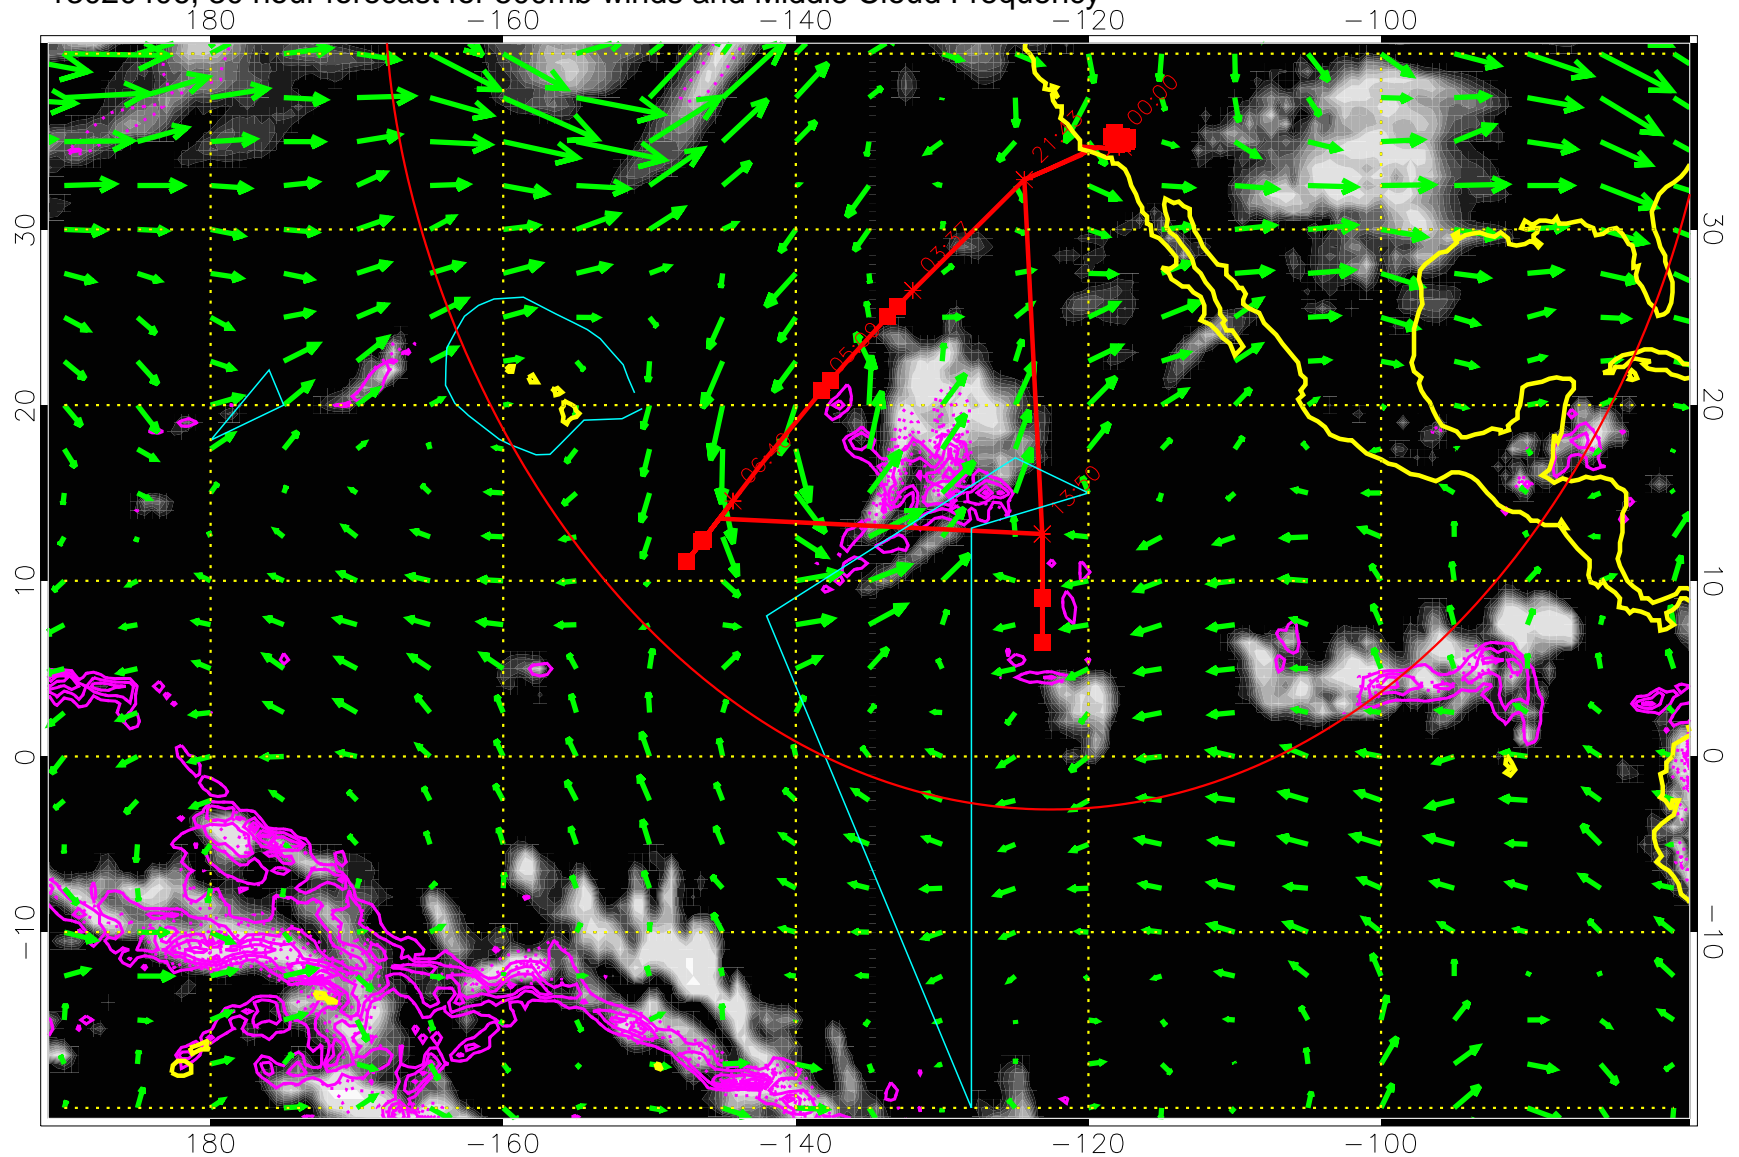

13020318, 18 hour forecast for 500mb winds and Middle Cloud Frequency

Precip (tot dot, conv sol) past 6 hrs 6 kg/m2 contours, min 4

→ 50 m/s

Range ring of 4055 km -- 13 hours GH round trip

13020400, 24 hour forecast for 500mb winds and Middle Cloud Frequency

Precip (tot dot, conv sol) past 6 hrs 6 kg/m2 contours, min 4

→ 50 m/s

Range ring of 4055 km -- 13 hours GH round trip

13020406, 30 hour forecast for 500mb winds and Middle Cloud Frequency

Precip (tot dot, conv sol) past 6 hrs 6 kg/m2 contours, min 4