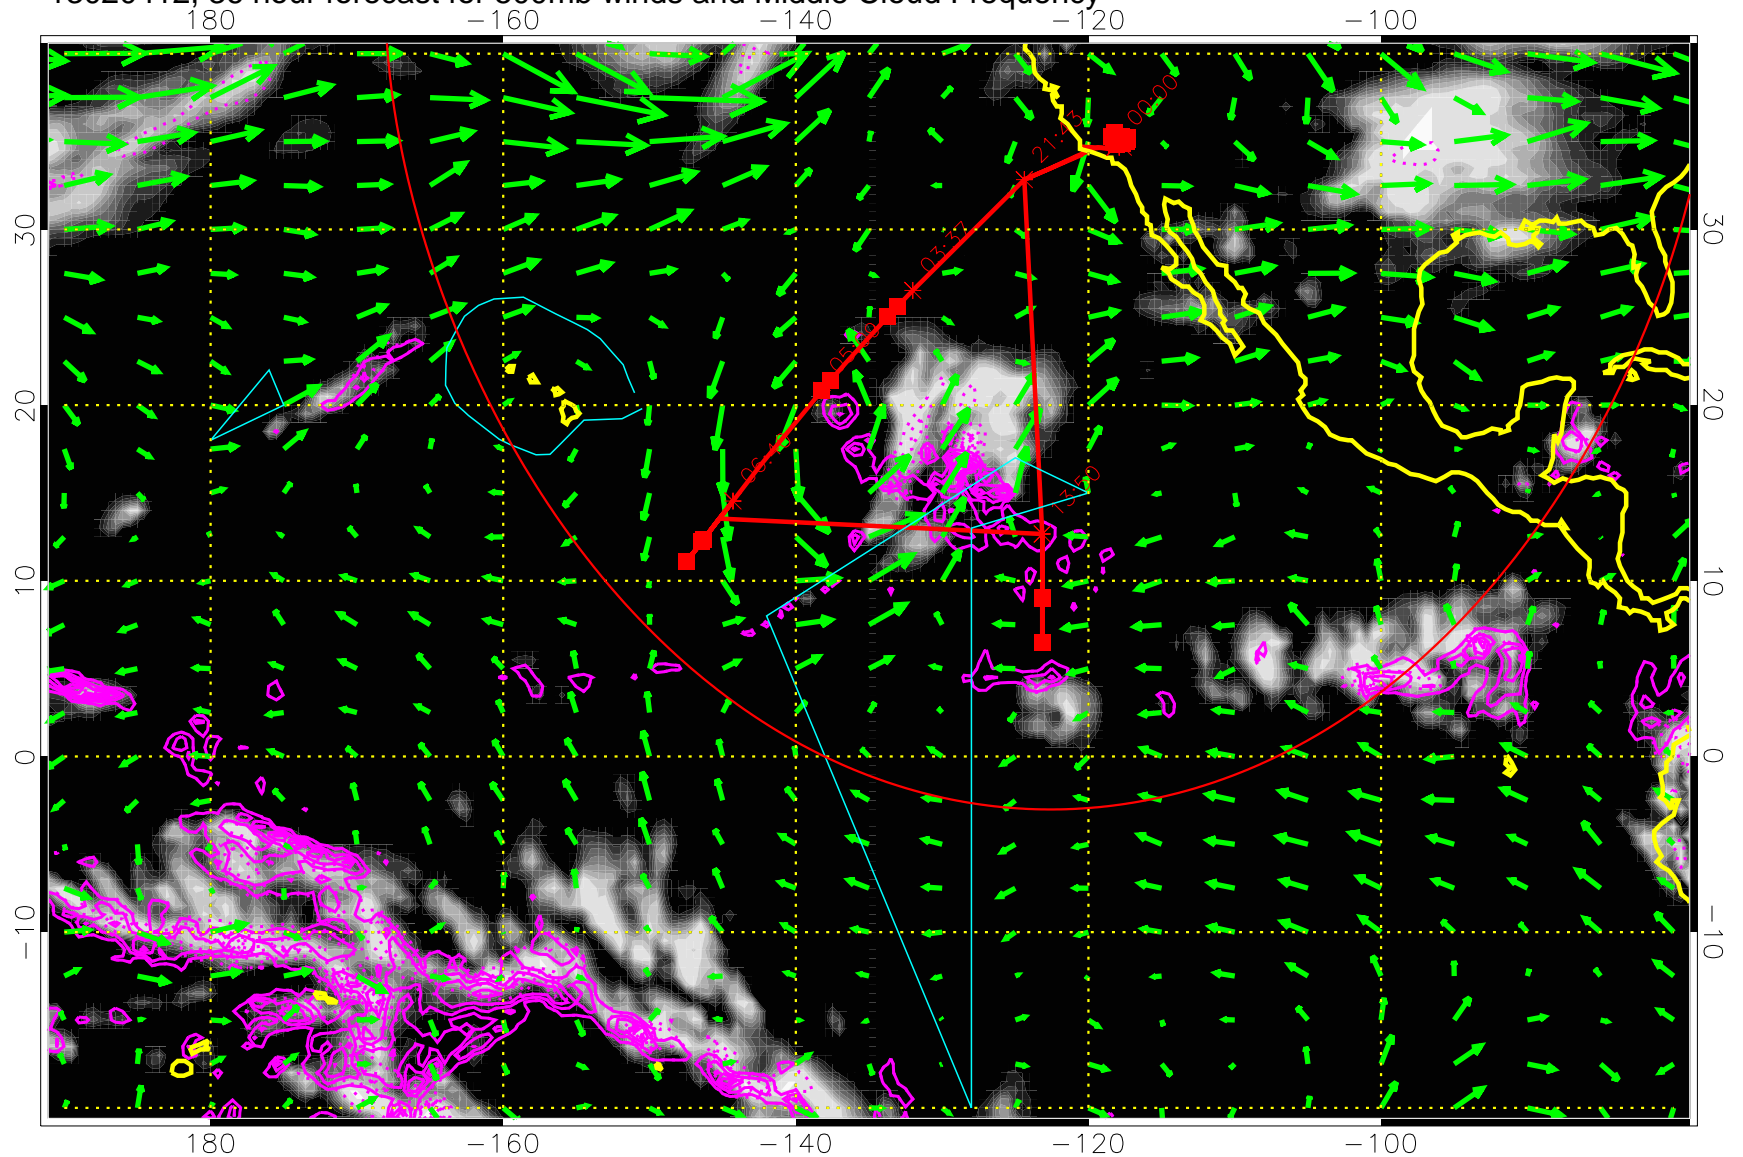

13020318, 18 hour forecast for 500mb winds and Middle Cloud Frequency

Precip (tot dot, conv sol) past 6 hrs 6 kg/m2 contours, min 4

→ 50 m/s

Range ring of 4055 km -- 13 hours GH round trip

13020400, 24 hour forecast for 500mb winds and Middle Cloud Frequency

Precip (tot dot, conv sol) past 6 hrs 6 kg/m2 contours, min 4

→ 50 m/s

Range ring of 4055 km -- 13 hours GH round trip

13020406, 30 hour forecast for 500mb winds and Middle Cloud Frequency

Precip (tot dot, conv sol) past 6 hrs 6 kg/m2 contours, min 4

→ 50 m/s

Range ring of 4055 km -- 13 hours GH round trip

13020412, 36 hour forecast for 500mb winds and Middle Cloud Frequency

Precip (tot dot, conv sol) past 6 hrs 6 kg/m2 contours, min 4

→ 50 m/s
Range ring of 4055 km -- 13 hours GH round trip

13020418, 42 hour forecast for 500mb winds and Middle Cloud Frequency

Middle Cloud Frequency

Precip (tot dot, conv sol) past 6 hrs 6 kg/m2 contours, min 4

→ 50 m/s

Range ring of 4055 km -- 13 hours GH round trip