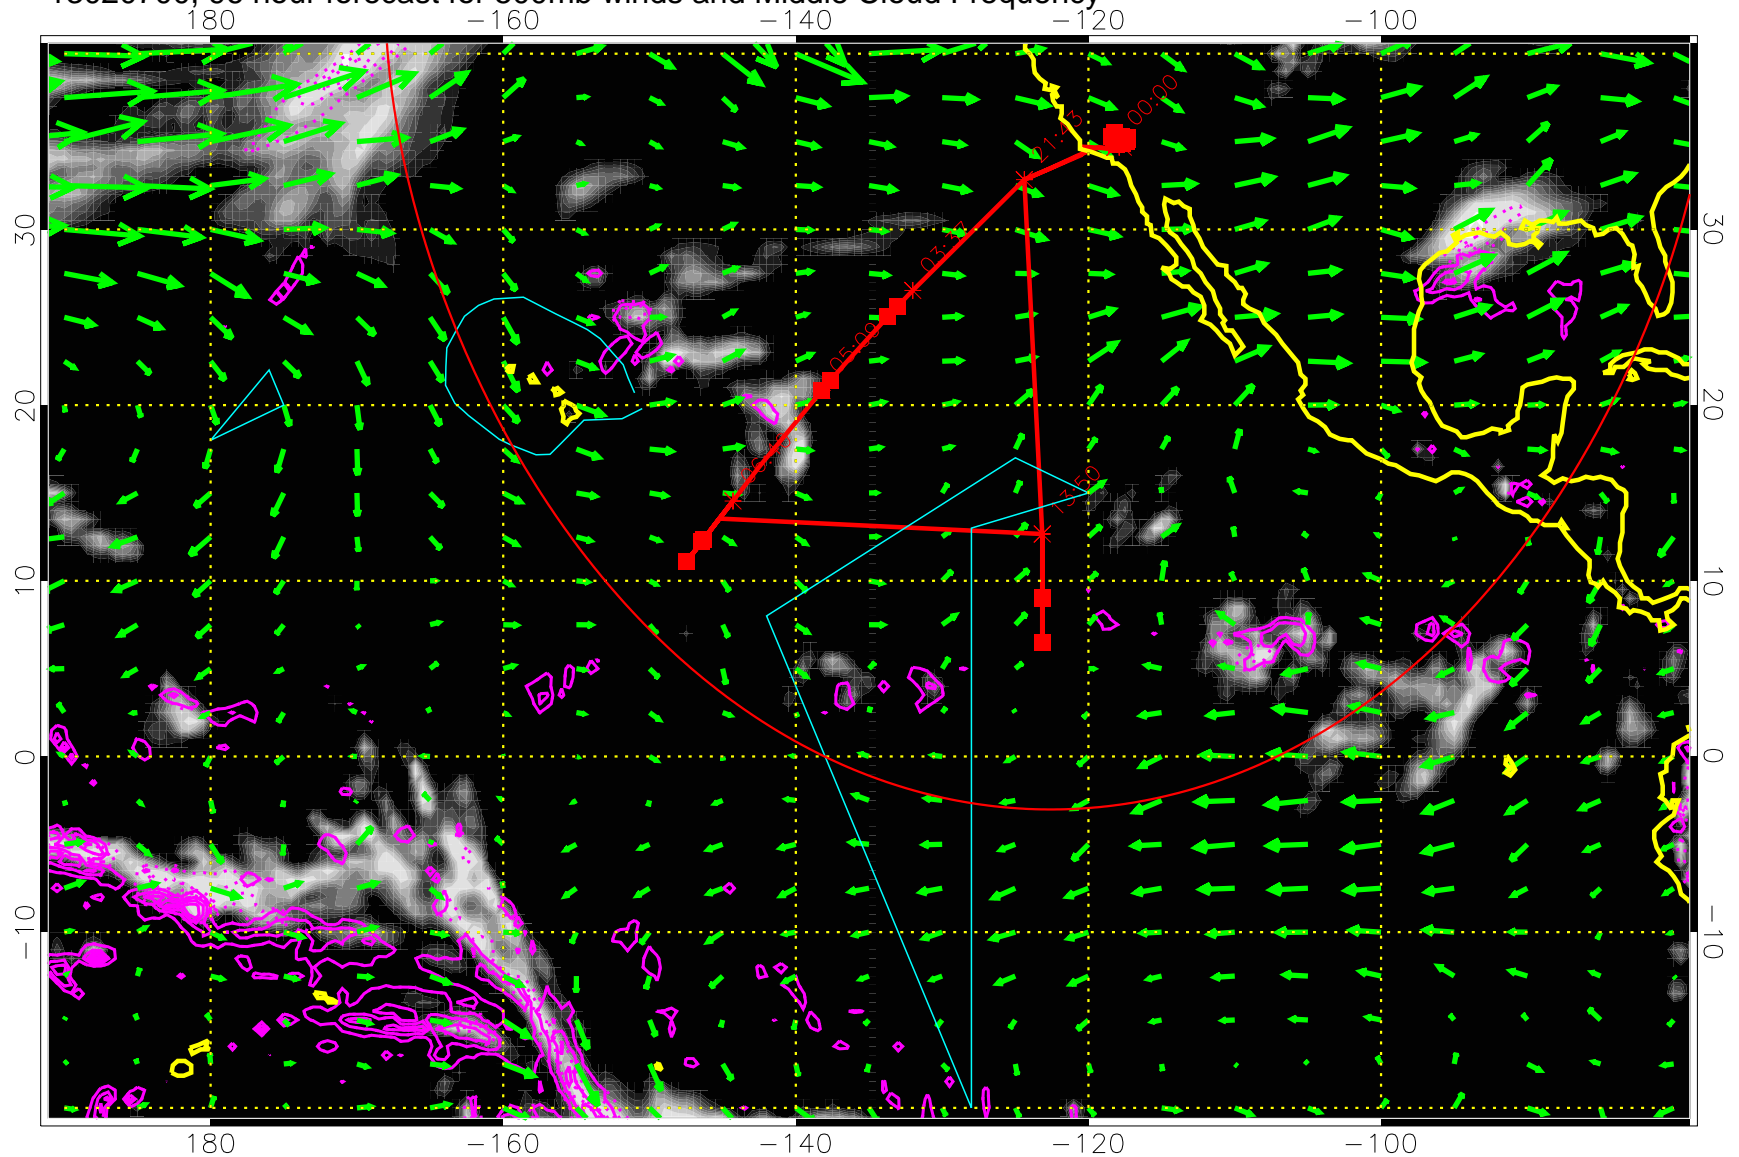

Precip (tot dot, conv sol) past 6 hrs 6 kg/m2 contours, min 4

→ 50 m/s

Range ring of 4055 km -- 13 hours GH round trip

13020612, 84 hour forecast for 500mb winds and Middle Cloud Frequency

Precip (tot dot, conv sol) past 6 hrs 6 kg/m2 contours, min 4

→ 50 m/s

Range ring of 4055 km -- 13 hours GH round trip

13020618, 90 hour forecast for 500mb winds and Middle Cloud Frequency

Precip (tot dot, conv sol) past 6 hrs 6 kg/m2 contours, min 4

→ 50 m/s

Range ring of 4055 km -- 13 hours GH round trip

13020700, 96 hour forecast for 500mb winds and Middle Cloud Frequency

Precip (tot dot, conv sol) past 6 hrs 6 kg/m2 contours, min 4

→ 50 m/s

Range ring of 4055 km -- 13 hours GH round trip

13020706, 102 hour forecast for 500mb winds and Middle Cloud Frequency

Precip (tot dot, conv sol) past 6 hrs 6 kg/m2 contours, min 4

→ 50 m/s

Range ring of 4055 km -- 13 hours GH round trip

13020712, 108 hour forecast for 500mb winds and Middle Cloud Frequency

Precip (tot dot, conv sol) past 6 hrs 6 kg/m2 contours, min 4