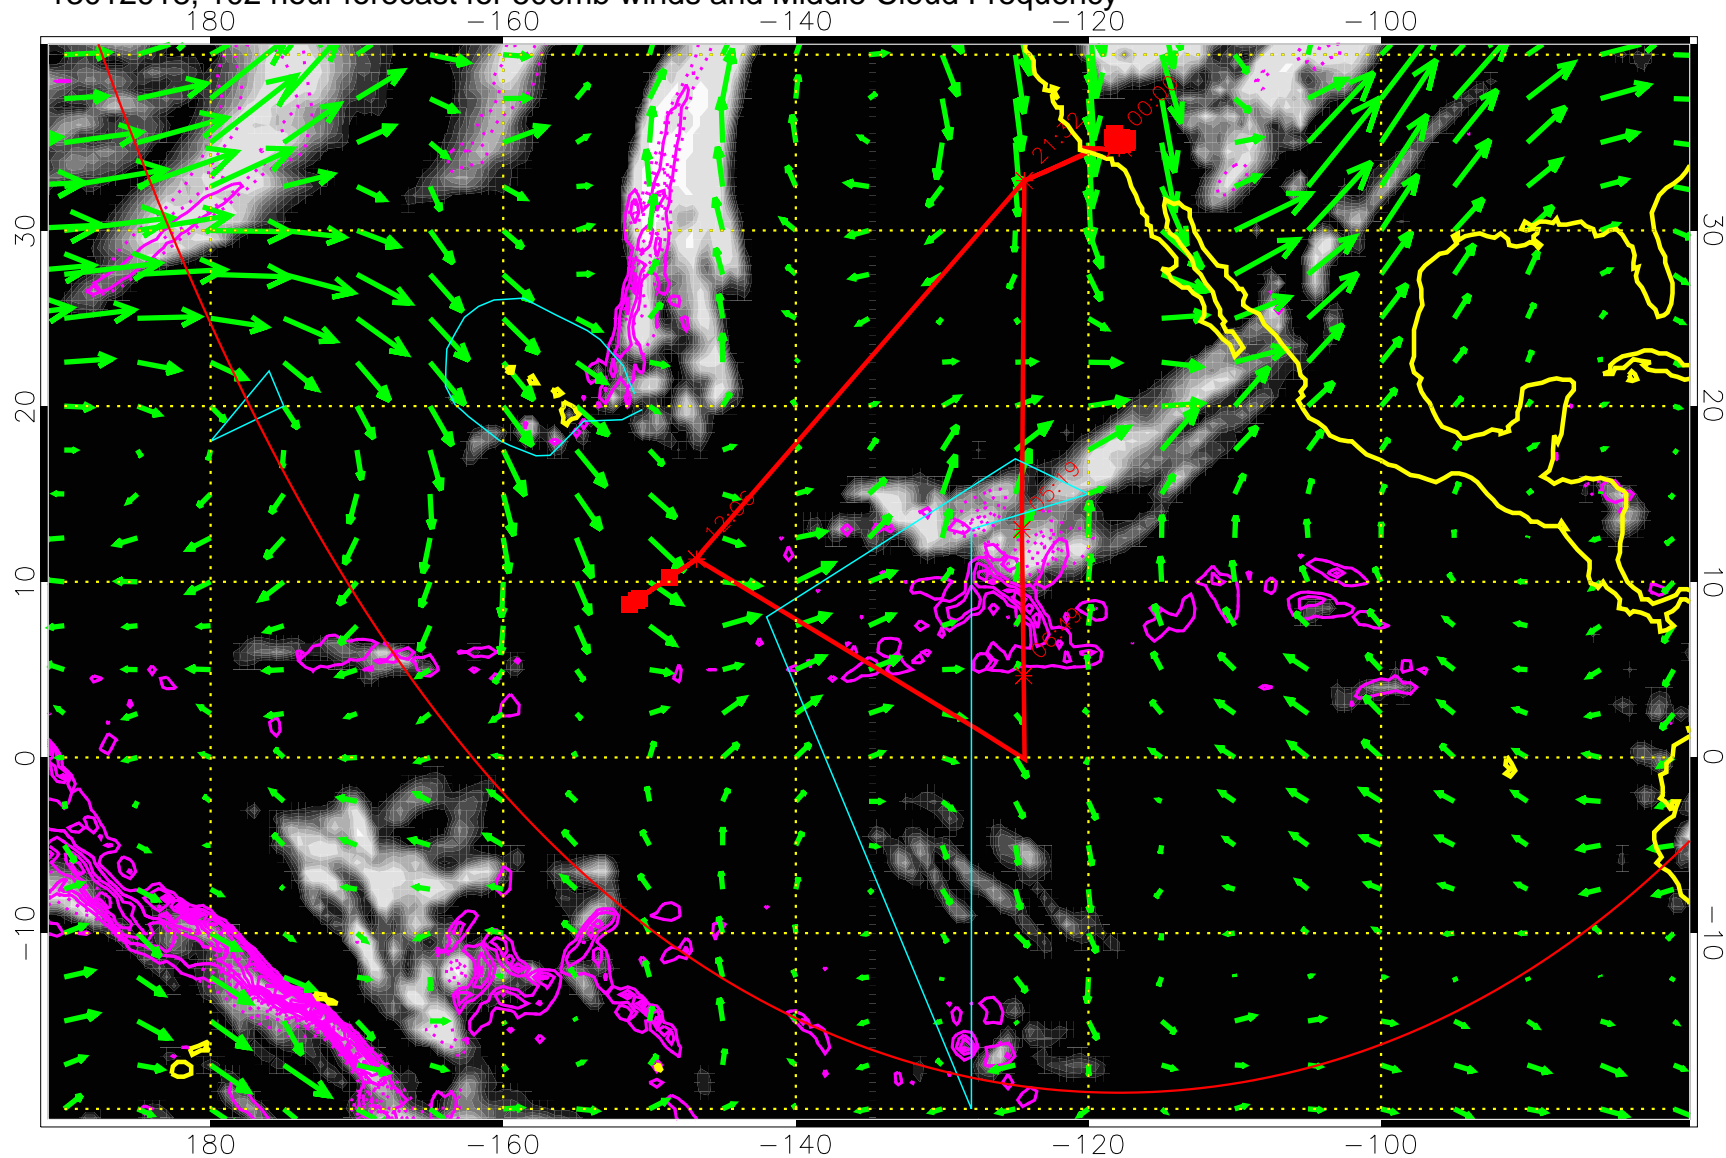

13012818, 78 hour forecast for 500mb winds and Middle Cloud Frequency

Precip (tot dot, conv sol) past 6 hrs 6 kg/m2 contours, min 4

→ 50 m/s

Range ring of 6000 km -- 19 hours GH round trip

13012900, 84 hour forecast for 500mb winds and Middle Cloud Frequency

Precip (tot dot, conv sol) past 6 hrs 6 kg/m2 contours, min 4

→ 50 m/s

Range ring of 6000 km -- 19 hours GH round trip

13012906, 90 hour forecast for 500mb winds and Middle Cloud Frequency

13012912, 96 hour forecast for 500mb winds and Middle Cloud Frequency

Precip (tot dot, conv sol) past 6 hrs 6 kg/m2 contours, min 4

→ 50 m/s

Range ring of 6000 km -- 19 hours GH round trip

13012918, 102 hour forecast for 500mb winds and Middle Cloud Frequency

Precip (tot dot, conv sol) past 6 hrs 6 kg/m² contours, min 4

Precip (tot dot, conv sol) past 6 hrs 6 kg/m2 contours, min 4

→ 50 m/s

Range ring of 6000 km -- 19 hours GH round trip