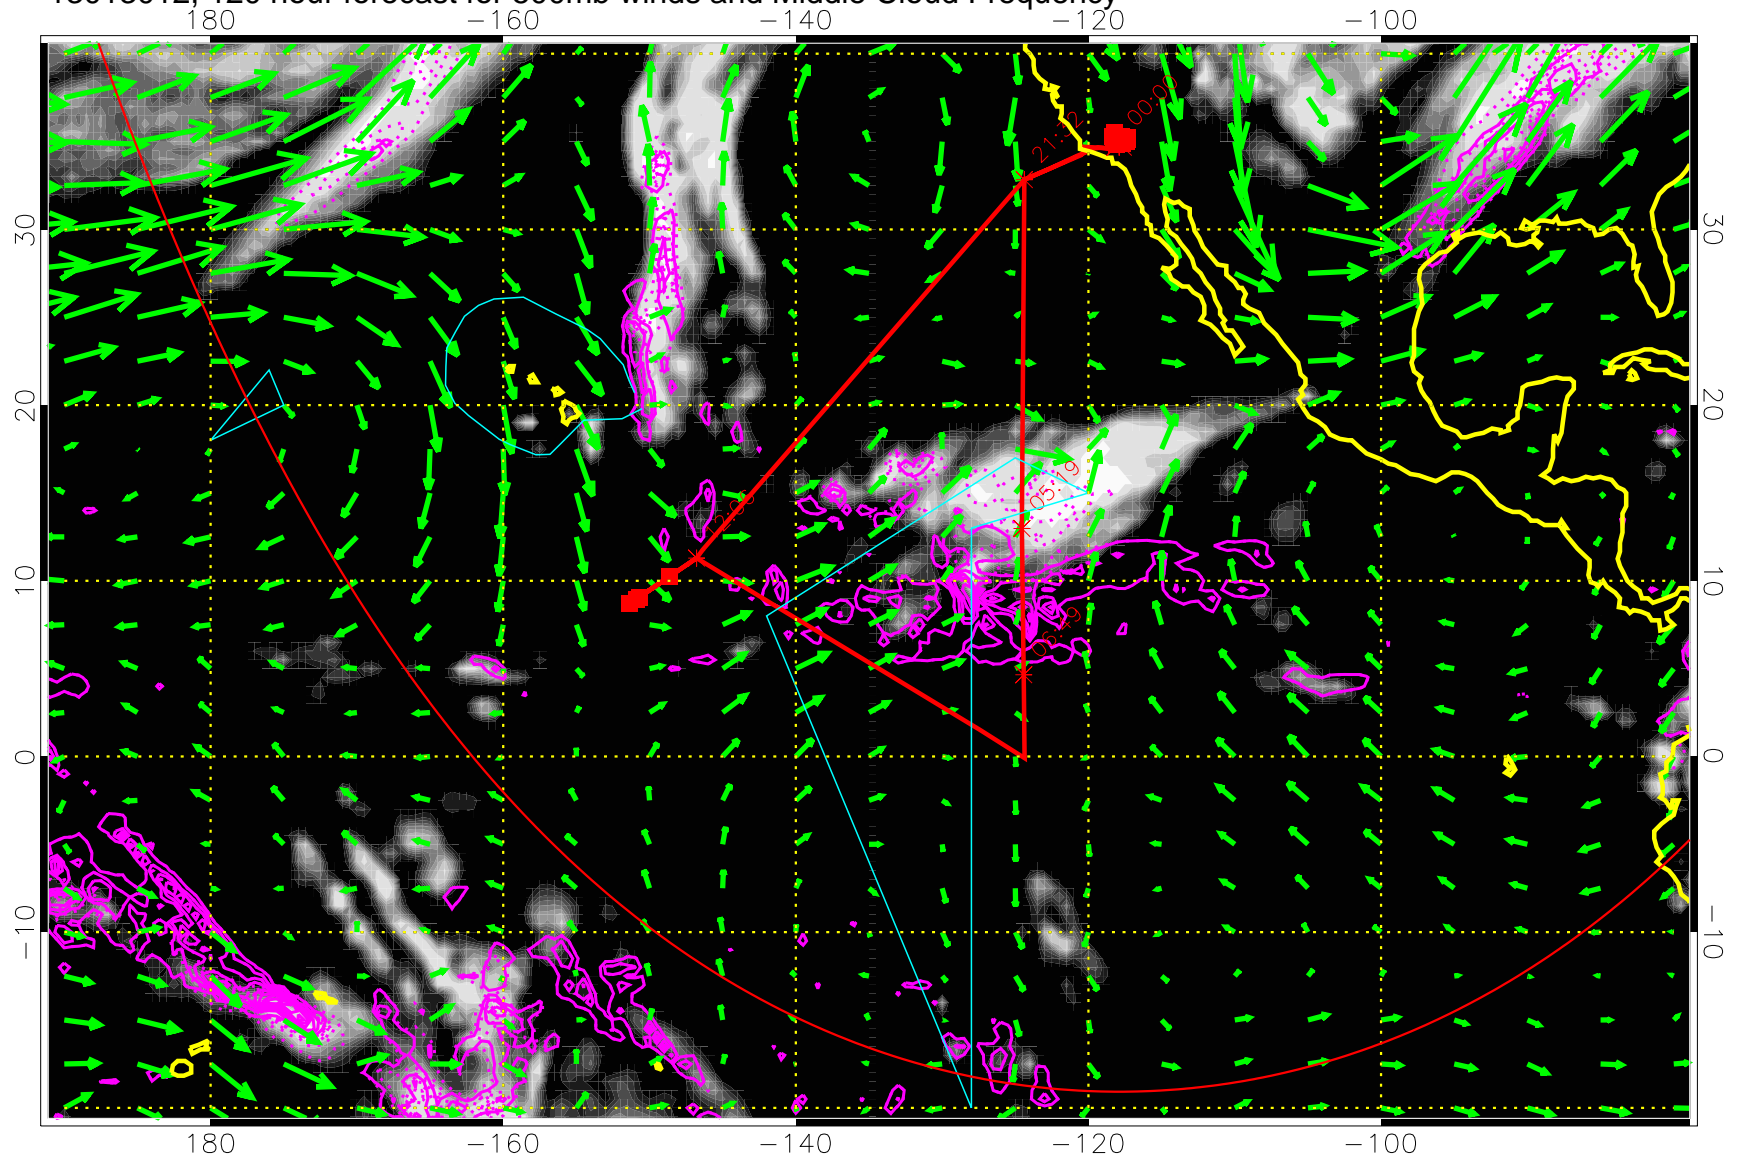

13013006, 114 hour forecast for 500mb winds and Middle Cloud Frequency

Precip (tot dot, conv sol) past 6 hrs 6 kg/m2 contours, min 4

→ 50 m/s

Range ring of 6000 km -- 19 hours GH round trip

13013012, 120 hour forecast for 500mb winds and Middle Cloud Frequency

Precip (tot dot, conv sol) past 6 hrs 6 kg/m2 contours, min 4

→ 50 m/s

Range ring of 6000 km -- 19 hours GH round trip