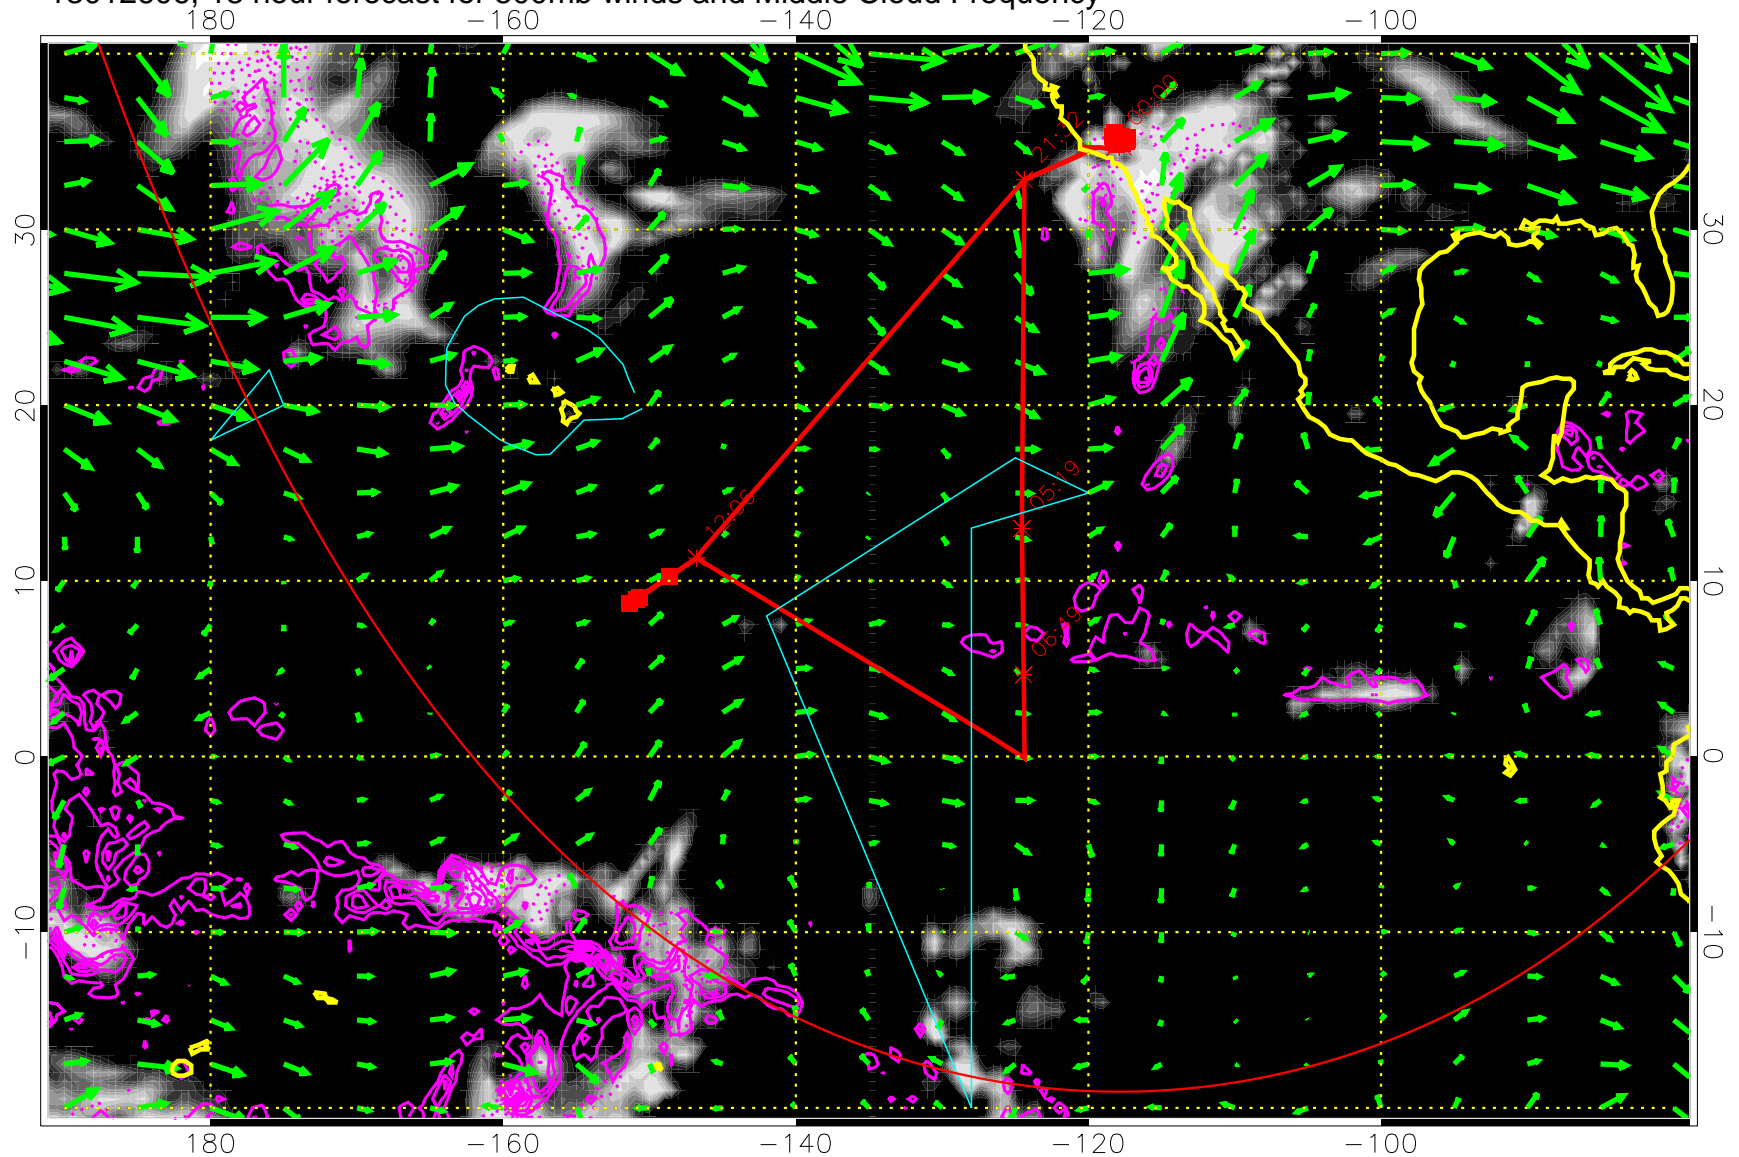

13012518, 6 hour forecast for 500mb winds and Middle Cloud Frequency

Precip (tot dot, conv sol) past 6 hrs 6 kg/m2 contours, min 4

→ 50 m/s

Range ring of 6000 km -- 19 hours GH round trip

13012600, 12 hour forecast for 500mb winds and Middle Cloud Frequency

Precip (tot dot, conv sol) past 6 hrs 6 kg/m2 contours, min 4

→ 50 m/s

Range ring of 6000 km -- 19 hours GH round trip

13012606, 18 hour forecast for 500mb winds and Middle Cloud Frequency

Precip (tot dot, conv sol) past 6 hrs 6 kg/m2 contours, min 4

→ 50 m/s

Range ring of 6000 km -- 19 hours GH round trip

13012612, 24 hour forecast for 500mb winds and Middle Cloud Frequency

Precip (tot dot, conv sol) past 6 hrs 6 kg/m2 contours, min 4

→ 50 m/s

Range ring of 6000 km -- 19 hours GH round trip

13012618, 30 hour forecast for 500mb winds and Middle Cloud Frequency

Precip (tot dot, conv sol) past 6 hrs 6 kg/m2 contours, min 4

→ 50 m/s
Range ring of 6000 km -- 19 hours GH round trip

13012700, 36 hour forecast for 500mb winds and Middle Cloud Frequency