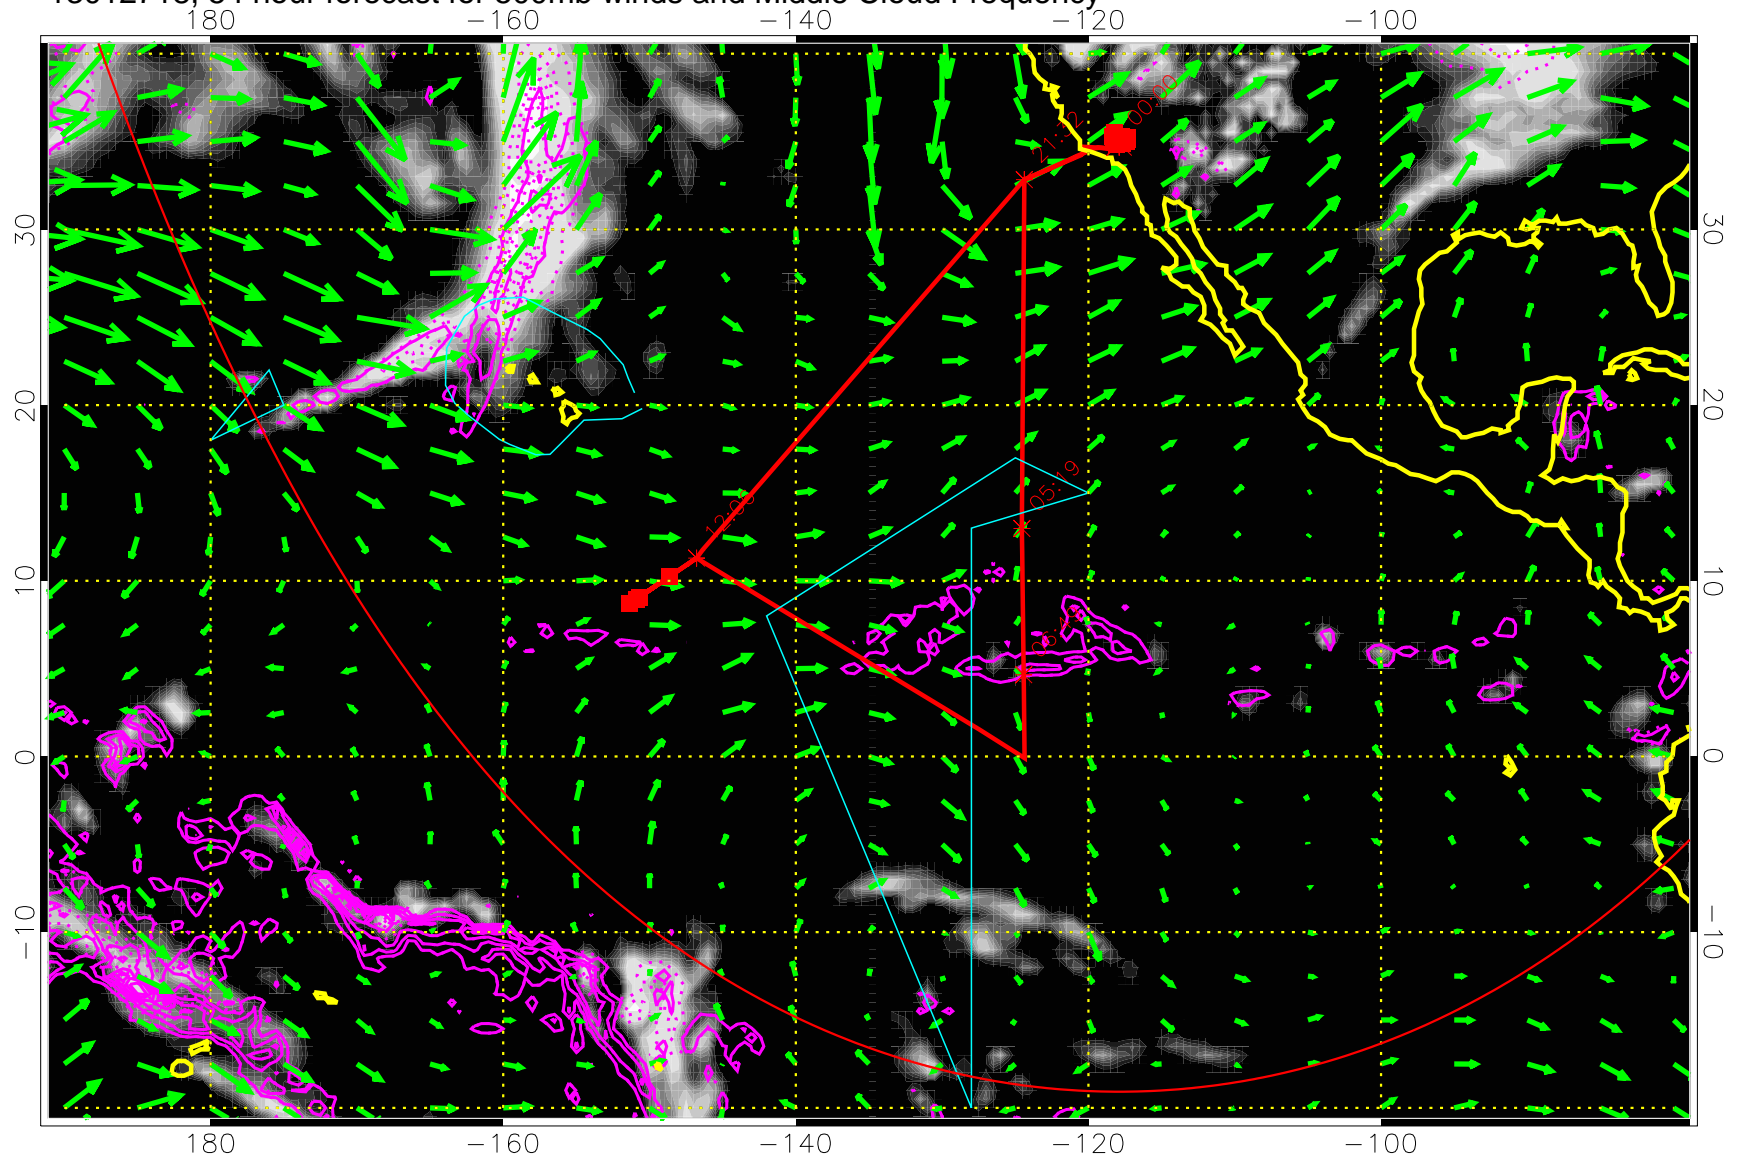

Precip (tot dot, conv sol) past 6 hrs 6 kg/m² contours, min 4

→ 50 m/s

Range ring of 6000 km -- 19 hours GH round trip

13012706, 42 hour forecast for 500mb winds and Middle Cloud Frequency

Precip (tot dot, conv sol) past 6 hrs 6 kg/m2 contours, min 4

→ 50 m/s
Range ring of 6000 km -- 19 hours GH round trip

13012712, 48 hour forecast for 500mb winds and Middle Cloud Frequency

Precip (tot dot, conv sol) past 6 hrs 6 kg/m2 contours, min 4

→ 50 m/s

Range ring of 6000 km -- 19 hours GH round trip

13012718, 54 hour forecast for 500mb winds and Middle Cloud Frequency

Precip (tot dot, conv sol) past 6 hrs 6 kg/m2 contours, min 4

→ 50 m/s

Range ring of 6000 km -- 19 hours GH round trip

13012800, 60 hour forecast for 500mb winds and Middle Cloud Frequency

Precip (tot dot, conv sol) past 6 hrs 6 kg/m2 contours, min 4

→ 50 m/s

Range ring of 6000 km -- 19 hours GH round trip

13012806, 66 hour forecast for 500mb winds and Middle Cloud Frequency

Precip (tot dot, conv sol) past 6 hrs 6 kg/m2 contours, min 4