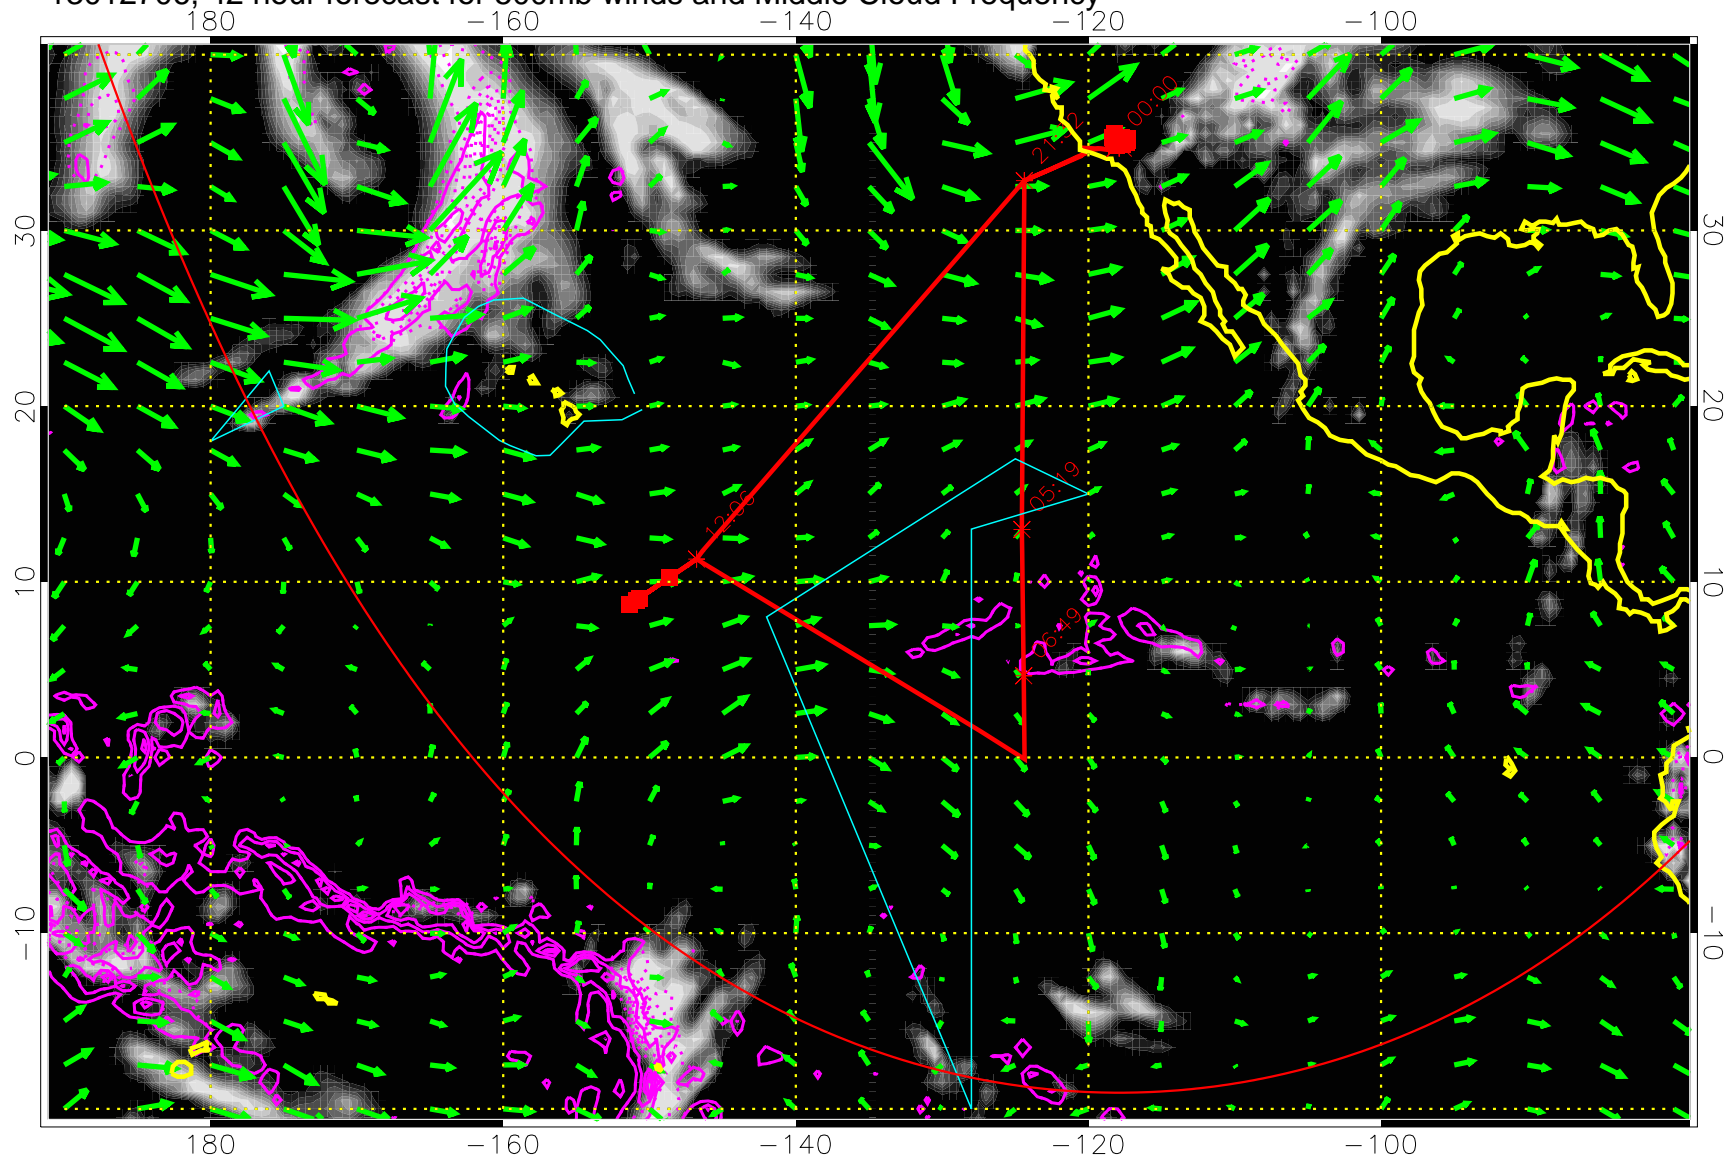

→ 50 m/s

Range ring of 6000 km -- 19 hours GH round trip

13012612, 24 hour forecast for 500mb winds and Middle Cloud Frequency

Precip (tot dot, conv sol) past 6 hrs 6 kg/m2 contours, min 4

→ 50 m/s

Range ring of 6000 km -- 19 hours GH round trip

13012618, 30 hour forecast for 500mb winds and Middle Cloud Frequency

Precip (tot dot, conv sol) past 6 hrs 6 kg/m2 contours, min 4

→ 50 m/s
Range ring of 6000 km -- 19 hours GH round trip

13012700, 36 hour forecast for 500mb winds and Middle Cloud Frequency

Precip (tot dot, conv sol) past 6 hrs 6 kg/m² contours, min 4

→ 50 m/s

Range ring of 6000 km -- 19 hours GH round trip

13012706, 42 hour forecast for 500mb winds and Middle Cloud Frequency

Precip (tot dot, conv sol) past 6 hrs 6 kg/m2 contours, min 4

→ 50 m/s
Range ring of 6000 km -- 19 hours GH round trip

13012712, 48 hour forecast for 500mb winds and Middle Cloud Frequency

Precip (tot dot, conv sol) past 6 hrs 6 kg/m2 contours, min 4

→ 50 m/s

Range ring of 6000 km -- 19 hours GH round trip