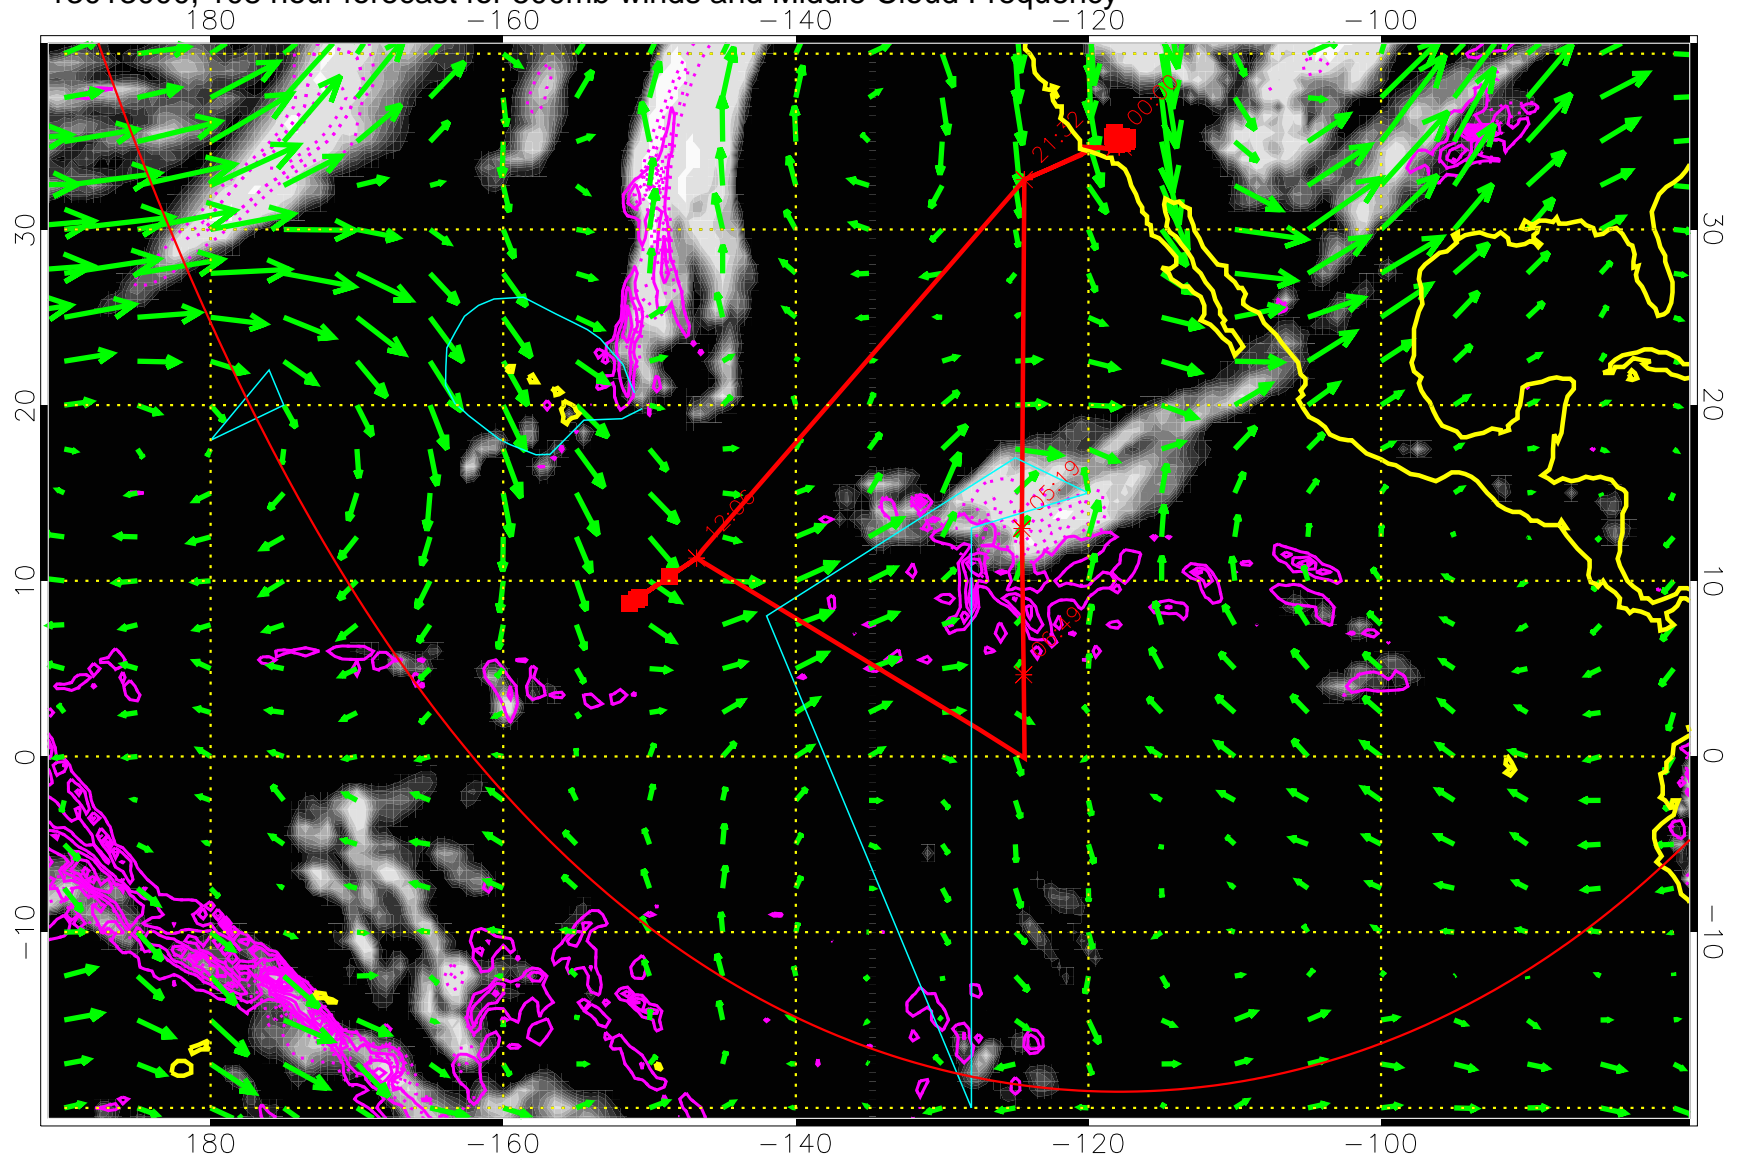

Precip (tot dot, conv sol) past 6 hrs 6 kg/m2 contours, min 4

→ 50 m/s

Range ring of 6000 km -- 19 hours GH round trip

13012906, 90 hour forecast for 500mb winds and Middle Cloud Frequency

13012912, 96 hour forecast for 500mb winds and Middle Cloud Frequency

Precip (tot dot, conv sol) past 6 hrs 6 kg/m2 contours, min 4

→ 50 m/s

Range ring of 6000 km -- 19 hours GH round trip

13012918, 102 hour forecast for 500mb winds and Middle Cloud Frequency

Precip (tot dot, conv sol) past 6 hrs 6 kg/m² contours, min 4

→ 50 m/s

Range ring of 6000 km -- 19 hours GH round trip

13013000, 108 hour forecast for 500mb winds and Middle Cloud Frequency

Precip (tot dot, conv sol) past 6 hrs 6 kg/m2 contours, min 4

→ 50 m/s

Range ring of 6000 km -- 19 hours GH round trip

Precip (tot dot, conv sol) past 6 hrs 6 kg/m2 contours, min 4

→ 50 m/s

Range ring of 6000 km -- 19 hours GH round trip