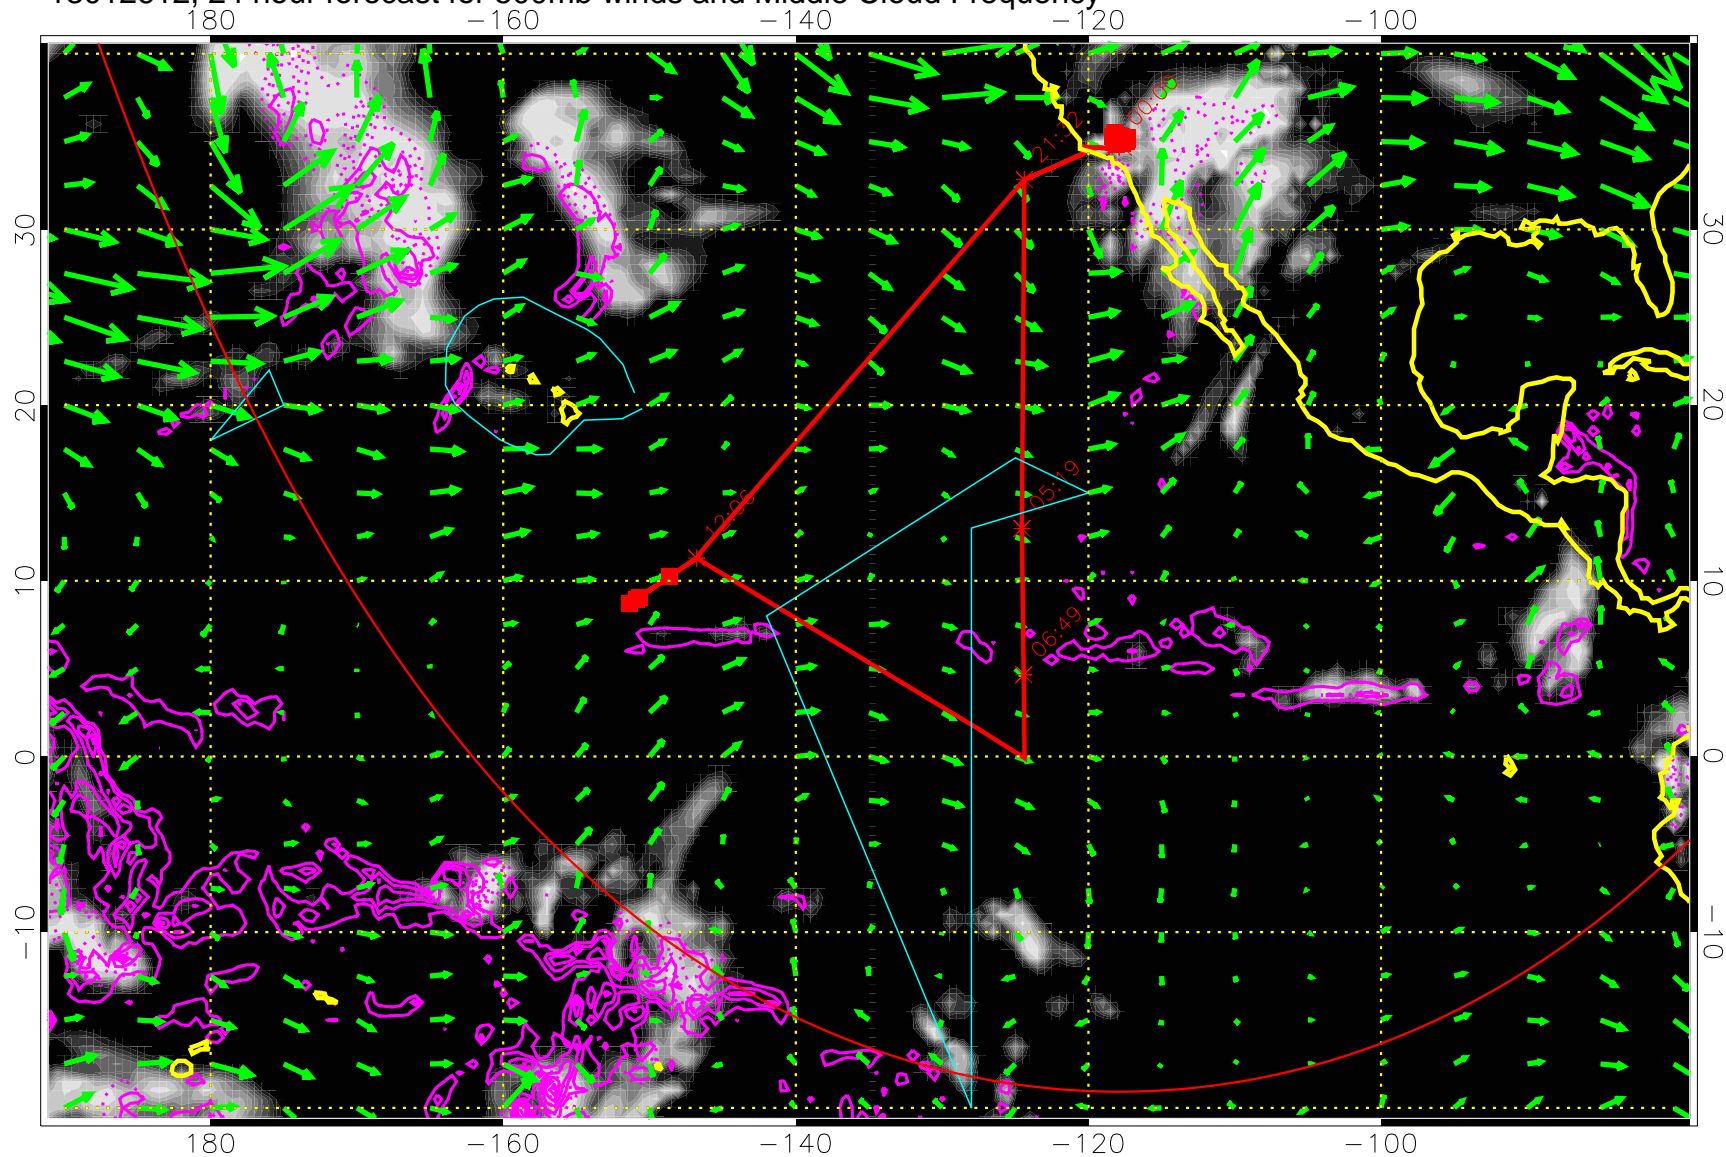

13012518, 6 hour forecast for 500mb winds and Middle Cloud Frequency

Precip (tot dot, conv sol) past 6 hrs 6 kg/m2 contours, min 4

→ 50 m/s

Range ring of 6000 km -- 19 hours GH round trip

13012600, 12 hour forecast for 500mb winds and Middle Cloud Frequency

Precip (tot dot, conv sol) past 6 hrs 6 kg/m2 contours, min 4

→ 50 m/s

Range ring of 6000 km -- 19 hours GH round trip

13012606, 18 hour forecast for 500mb winds and Middle Cloud Frequency

Precip (tot dot, conv sol) past 6 hrs 6 kg/m2 contours, min 4

→ 50 m/s

Range ring of 6000 km -- 19 hours GH round trip

13012612, 24 hour forecast for 500mb winds and Middle Cloud Frequency

Precip (tot dot, conv sol) past 6 hrs 6 kg/m2 contours, min 4

→ 50 m/s

Range ring of 6000 km -- 19 hours GH round trip

13012618, 30 hour forecast for 500mb winds and Middle Cloud Frequency

Precip (tot dot, conv sol) past 6 hrs 6 kg/m2 contours, min 4

→ 50 m/s
Range ring of 6000 km -- 19 hours GH round trip

13012700, 36 hour forecast for 500mb winds and Middle Cloud Frequency