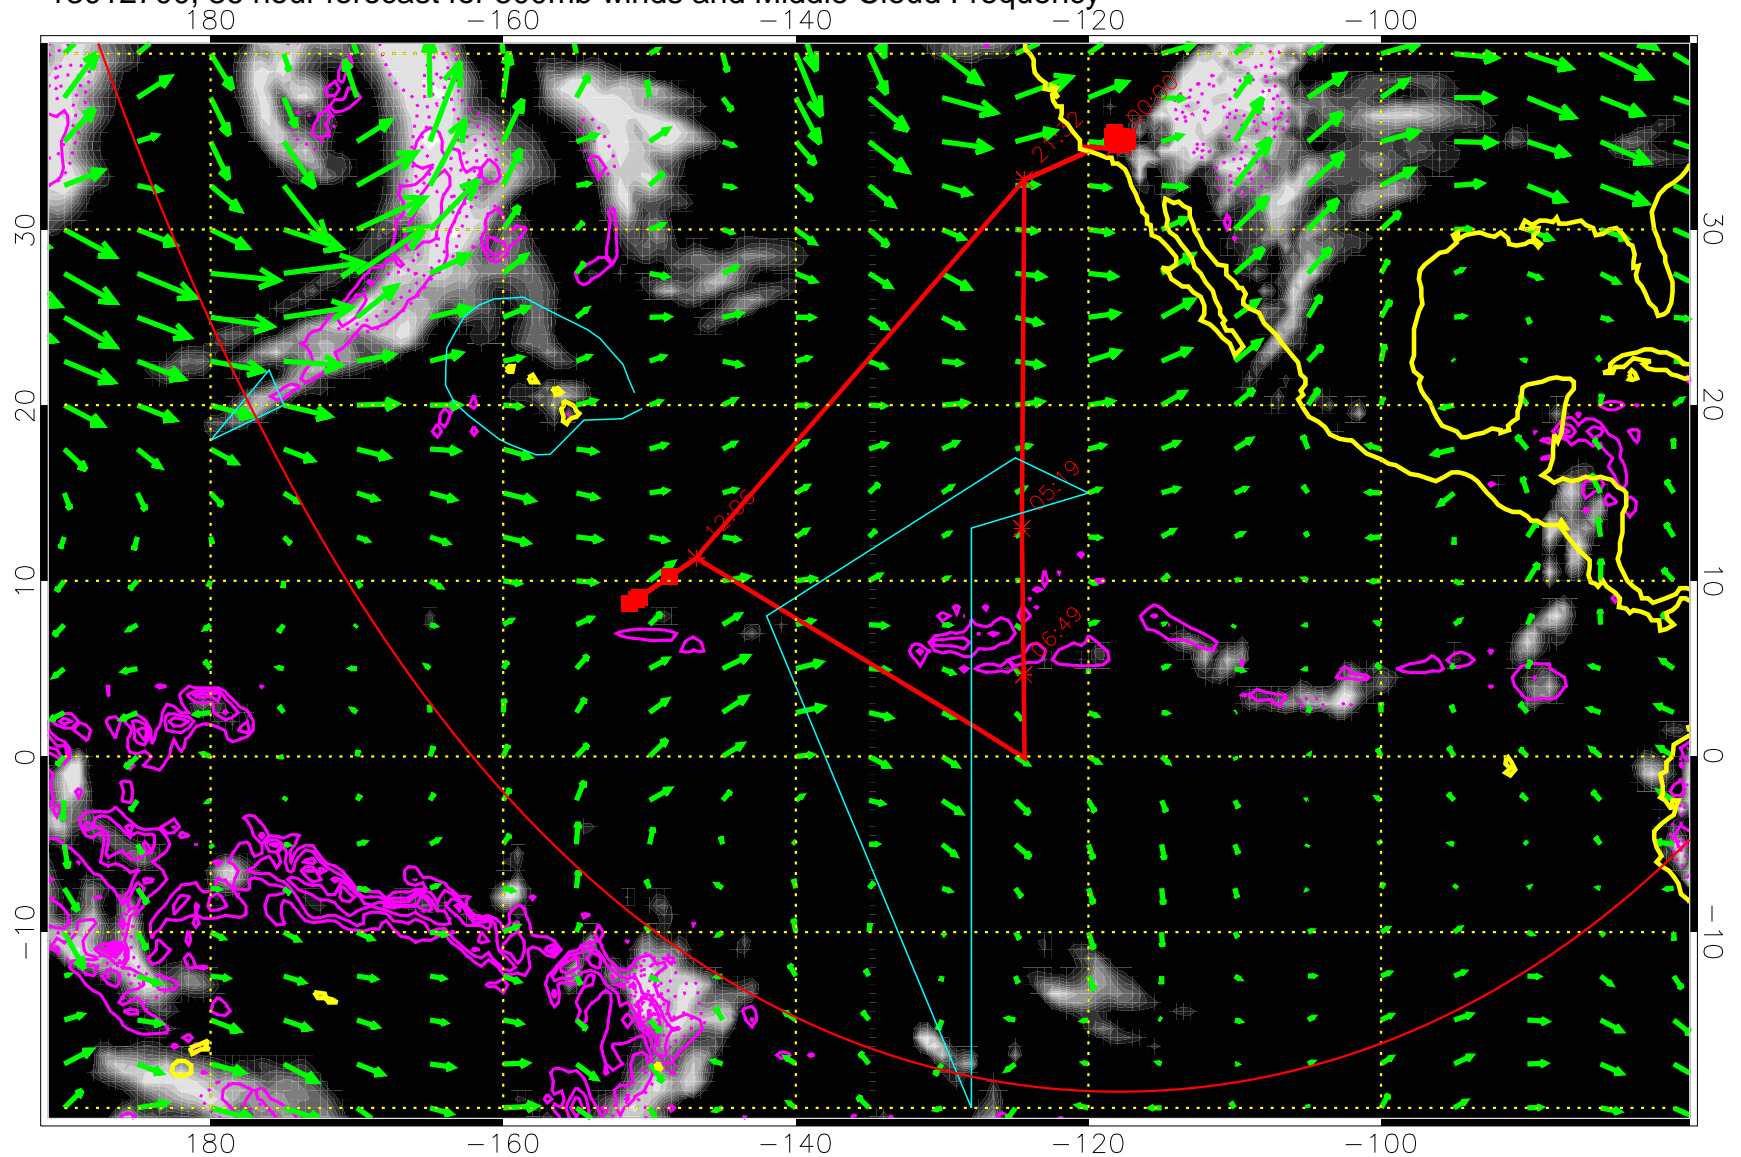

Precip (tot dot, conv sol) past 6 hrs 6 kg/m2 contours, min 4

→ 50 m/s

Range ring of 6000 km -- 19 hours GH round trip

13012606, 18 hour forecast for 500mb winds and Middle Cloud Frequency

Precip (tot dot, conv sol) past 6 hrs 6 kg/m2 contours, min 4

→ 50 m/s

Range ring of 6000 km -- 19 hours GH round trip

13012612, 24 hour forecast for 500mb winds and Middle Cloud Frequency

Precip (tot dot, conv sol) past 6 hrs 6 kg/m2 contours, min 4

→ 50 m/s

Range ring of 6000 km -- 19 hours GH round trip

13012618, 30 hour forecast for 500mb winds and Middle Cloud Frequency

Precip (tot dot, conv sol) past 6 hrs 6 kg/m2 contours, min 4

→ 50 m/s
Range ring of 6000 km -- 19 hours GH round trip

13012700, 36 hour forecast for 500mb winds and Middle Cloud Frequency

Precip (tot dot, conv sol) past 6 hrs 6 kg/m² contours, min 4

→ 50 m/s

Range ring of 6000 km -- 19 hours GH round trip

13012706, 42 hour forecast for 500mb winds and Middle Cloud Frequency

Precip (tot dot, conv sol) past 6 hrs 6 kg/m2 contours, min 4