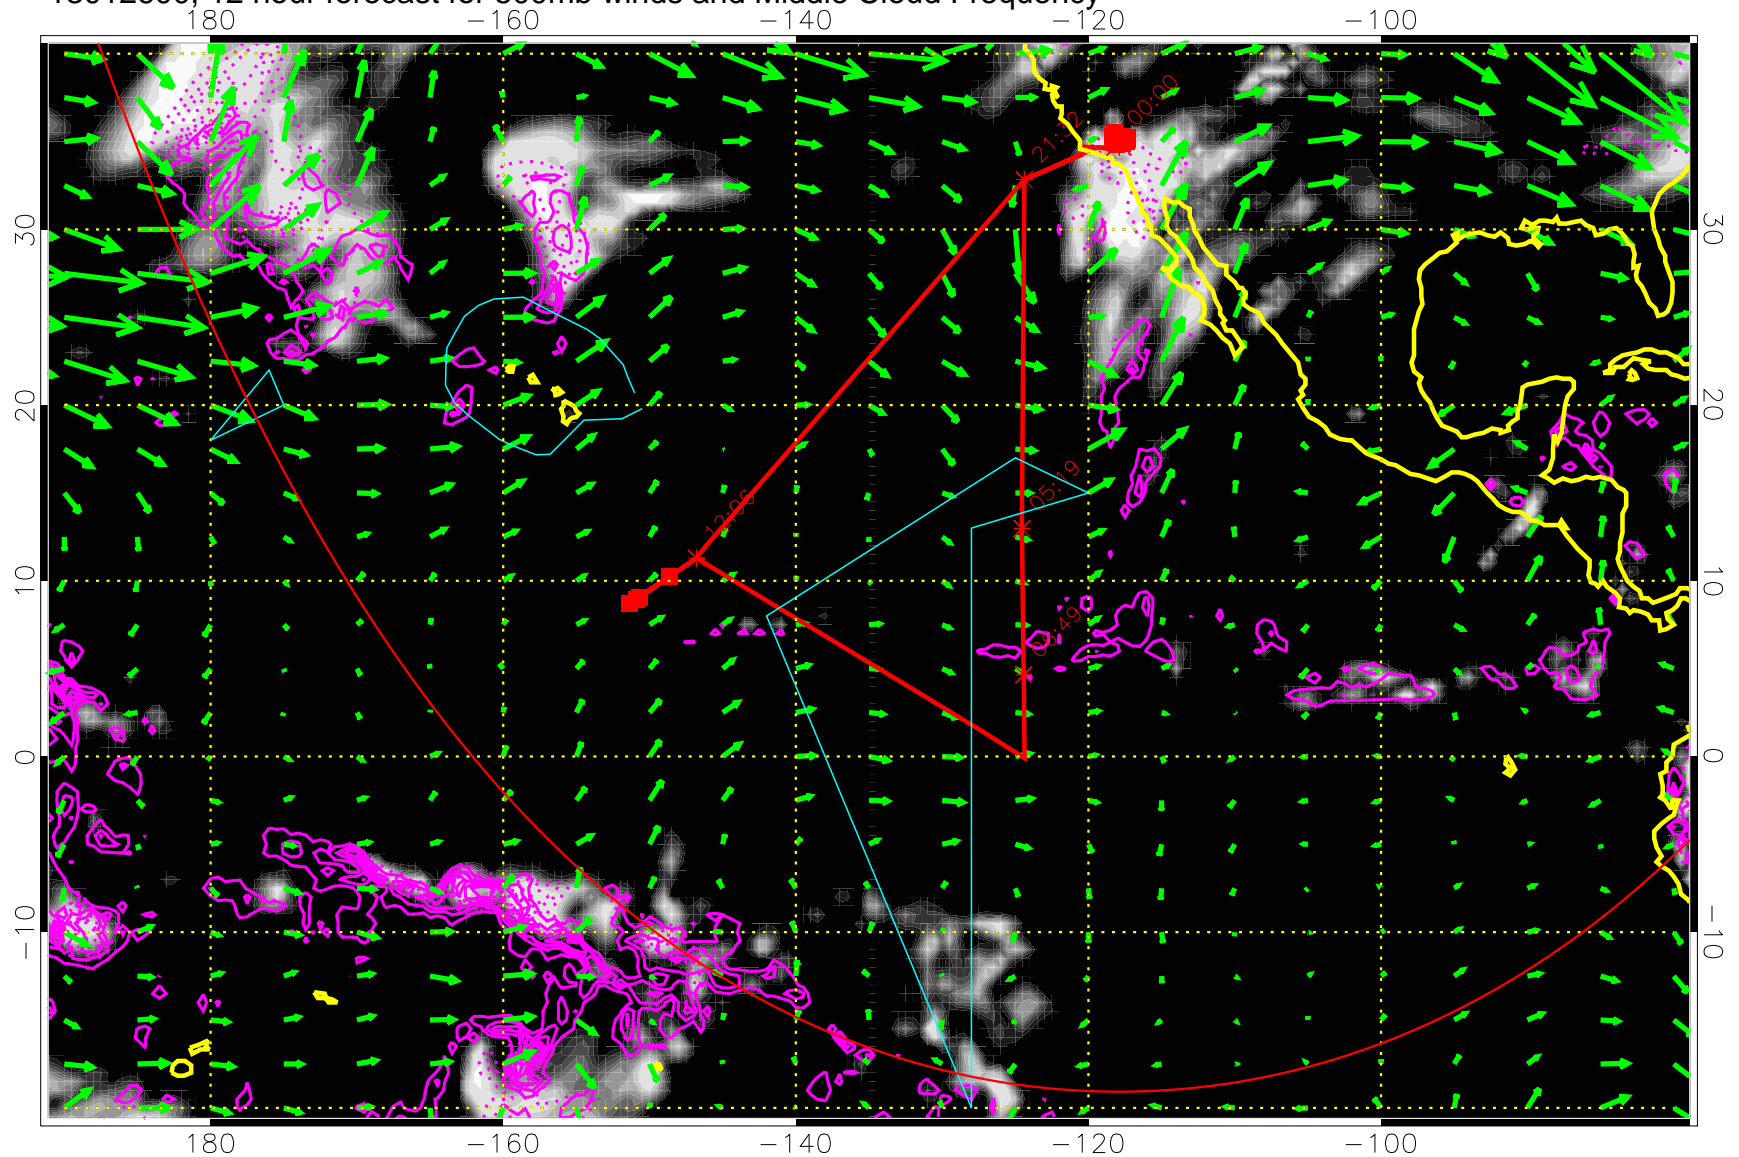

13012518, 6 hour forecast for 500mb winds and Middle Cloud Frequency

Precip (tot dot, conv sol) past 6 hrs 6 kg/m2 contours, min 4

→ 50 m/s

Range ring of 6000 km -- 19 hours GH round trip

13012600, 12 hour forecast for 500mb winds and Middle Cloud Frequency

Precip (tot dot, conv sol) past 6 hrs 6 kg/m2 contours, min 4

→ 50 m/s

Range ring of 6000 km -- 19 hours GH round trip

13012606, 18 hour forecast for 500mb winds and Middle Cloud Frequency

Precip (tot dot, conv sol) past 6 hrs 6 kg/m2 contours, min 4

→ 50 m/s

Range ring of 6000 km -- 19 hours GH round trip

13012612, 24 hour forecast for 500mb winds and Middle Cloud Frequency

Precip (tot dot, conv sol) past 6 hrs 6 kg/m2 contours, min 4

→ 50 m/s

Range ring of 6000 km -- 19 hours GH round trip

13012618, 30 hour forecast for 500mb winds and Middle Cloud Frequency

Precip (tot dot, conv sol) past 6 hrs 6 kg/m2 contours, min 4

→ 50 m/s
Range ring of 6000 km -- 19 hours GH round trip

13012700, 36 hour forecast for 500mb winds and Middle Cloud Frequency