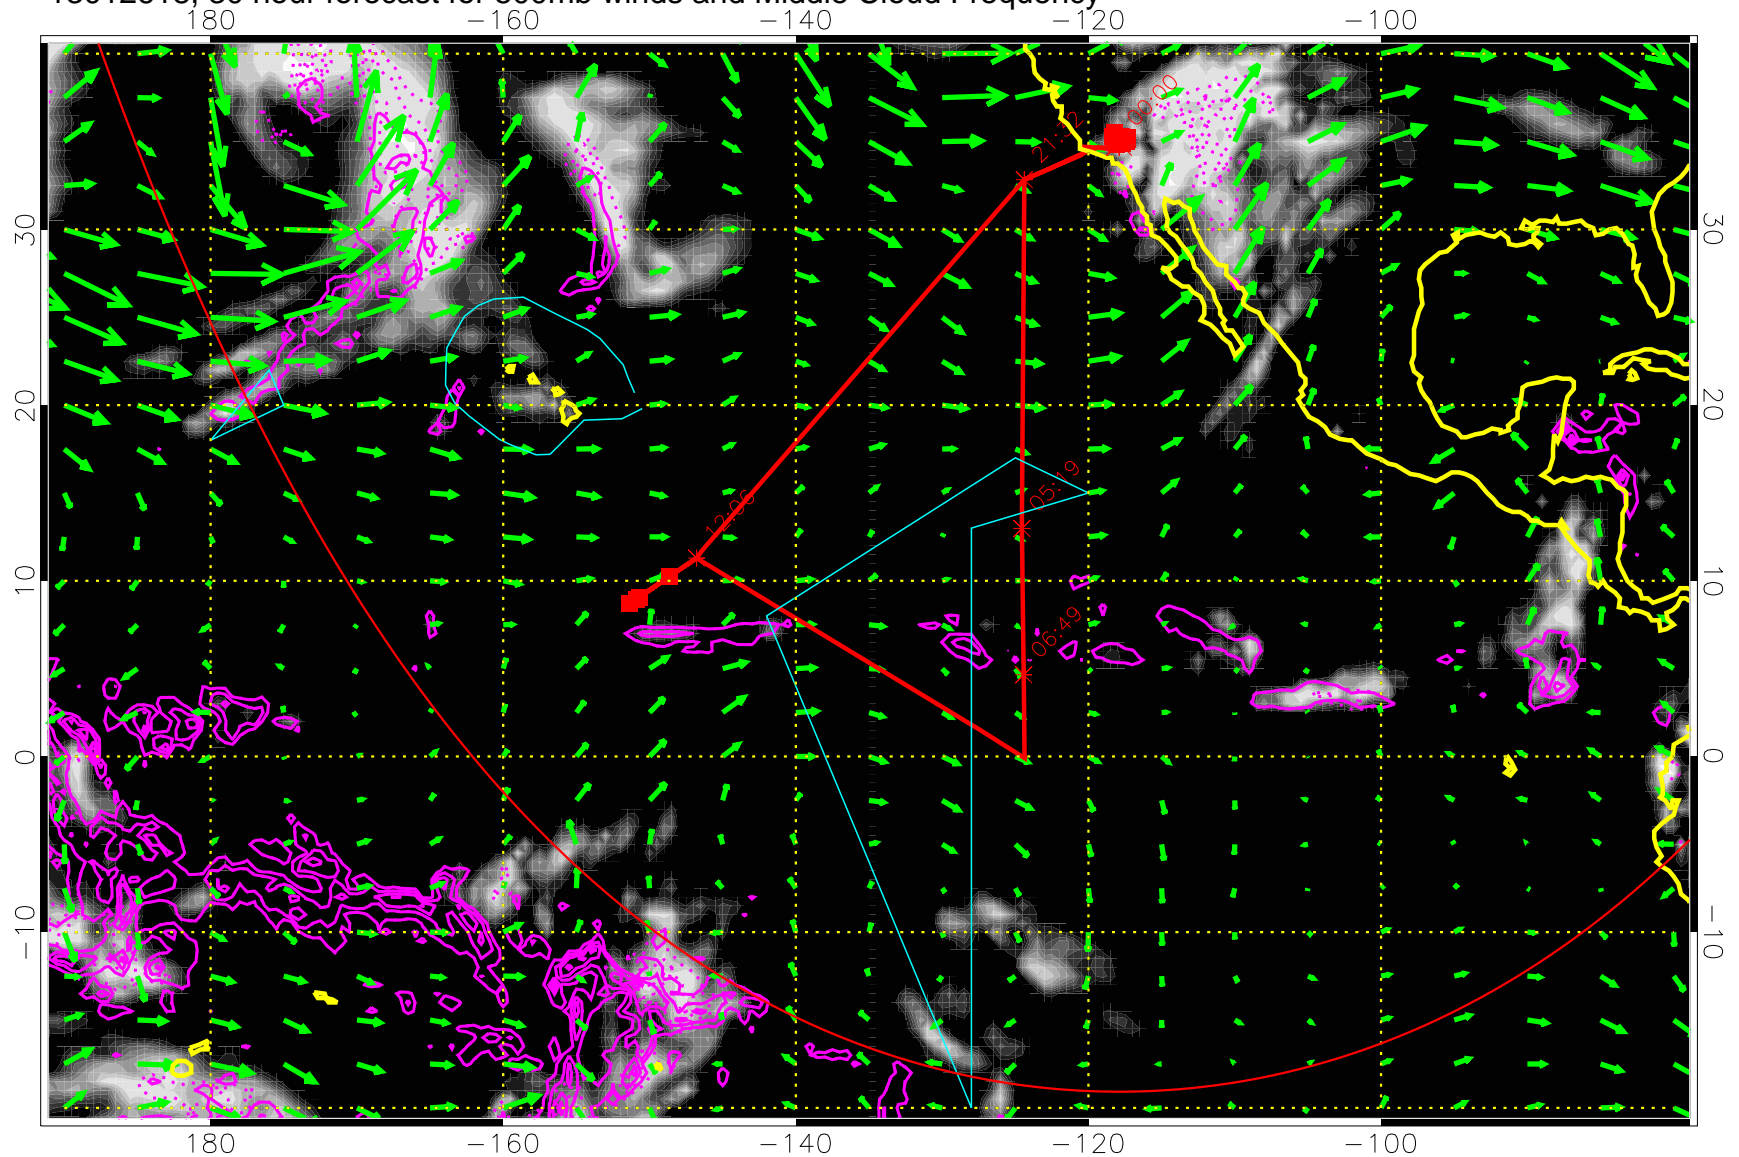

Precip (tot dot, conv sol) past 6 hrs 6 kg/m2 contours, min 4

→ 50 m/s

Range ring of 6000 km -- 19 hours GH round trip

13012606, 18 hour forecast for 500mb winds and Middle Cloud Frequency

Precip (tot dot, conv sol) past 6 hrs 6 kg/m2 contours, min 4

→ 50 m/s

Range ring of 6000 km -- 19 hours GH round trip

13012612, 24 hour forecast for 500mb winds and Middle Cloud Frequency

Precip (tot dot, conv sol) past 6 hrs 6 kg/m2 contours, min 4

→ 50 m/s

Range ring of 6000 km -- 19 hours GH round trip

13012618, 30 hour forecast for 500mb winds and Middle Cloud Frequency

Precip (tot dot, conv sol) past 6 hrs 6 kg/m2 contours, min 4

→ 50 m/s
Range ring of 6000 km -- 19 hours GH round trip

13012700, 36 hour forecast for 500mb winds and Middle Cloud Frequency

Precip (tot dot, conv sol) past 6 hrs 6 kg/m² contours, min 4

→ 50 m/s

Range ring of 6000 km -- 19 hours GH round trip

13012706, 42 hour forecast for 500mb winds and Middle Cloud Frequency

Precip (tot dot, conv sol) past 6 hrs 6 kg/m2 contours, min 4