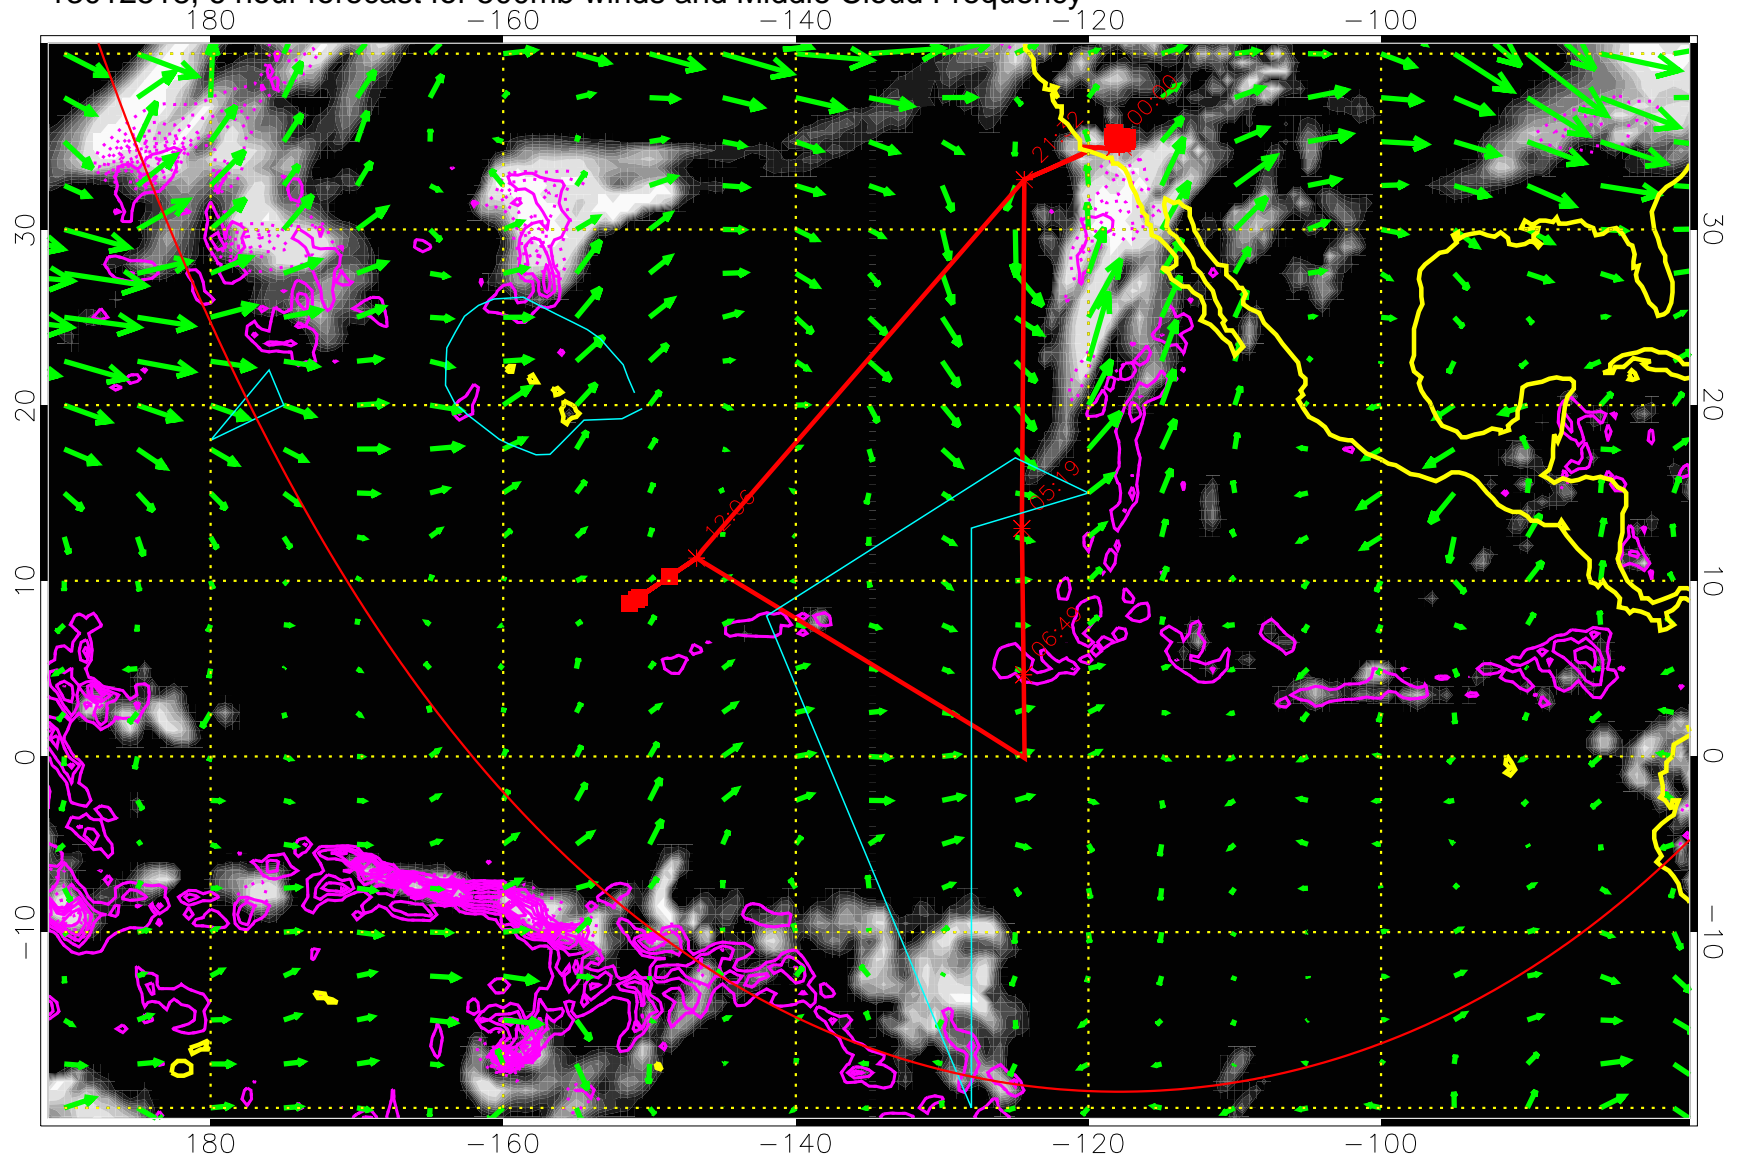

13012518, 6 hour forecast for 500mb winds and Middle Cloud Frequency

Precip (tot dot, conv sol) past 6 hrs 6 kg/m2 contours, min 4

→ 50 m/s

Range ring of 6000 km -- 19 hours GH round trip

13012600, 12 hour forecast for 500mb winds and Middle Cloud Frequency

Precip (tot dot, conv sol) past 6 hrs 6 kg/m2 contours, min 4

→ 50 m/s

Range ring of 6000 km -- 19 hours GH round trip

13012606, 18 hour forecast for 500mb winds and Middle Cloud Frequency

Precip (tot dot, conv sol) past 6 hrs 6 kg/m2 contours, min 4

→ 50 m/s

Range ring of 6000 km -- 19 hours GH round trip

13012612, 24 hour forecast for 500mb winds and Middle Cloud Frequency

Precip (tot dot, conv sol) past 6 hrs 6 kg/m2 contours, min 4

→ 50 m/s

Range ring of 6000 km -- 19 hours GH round trip