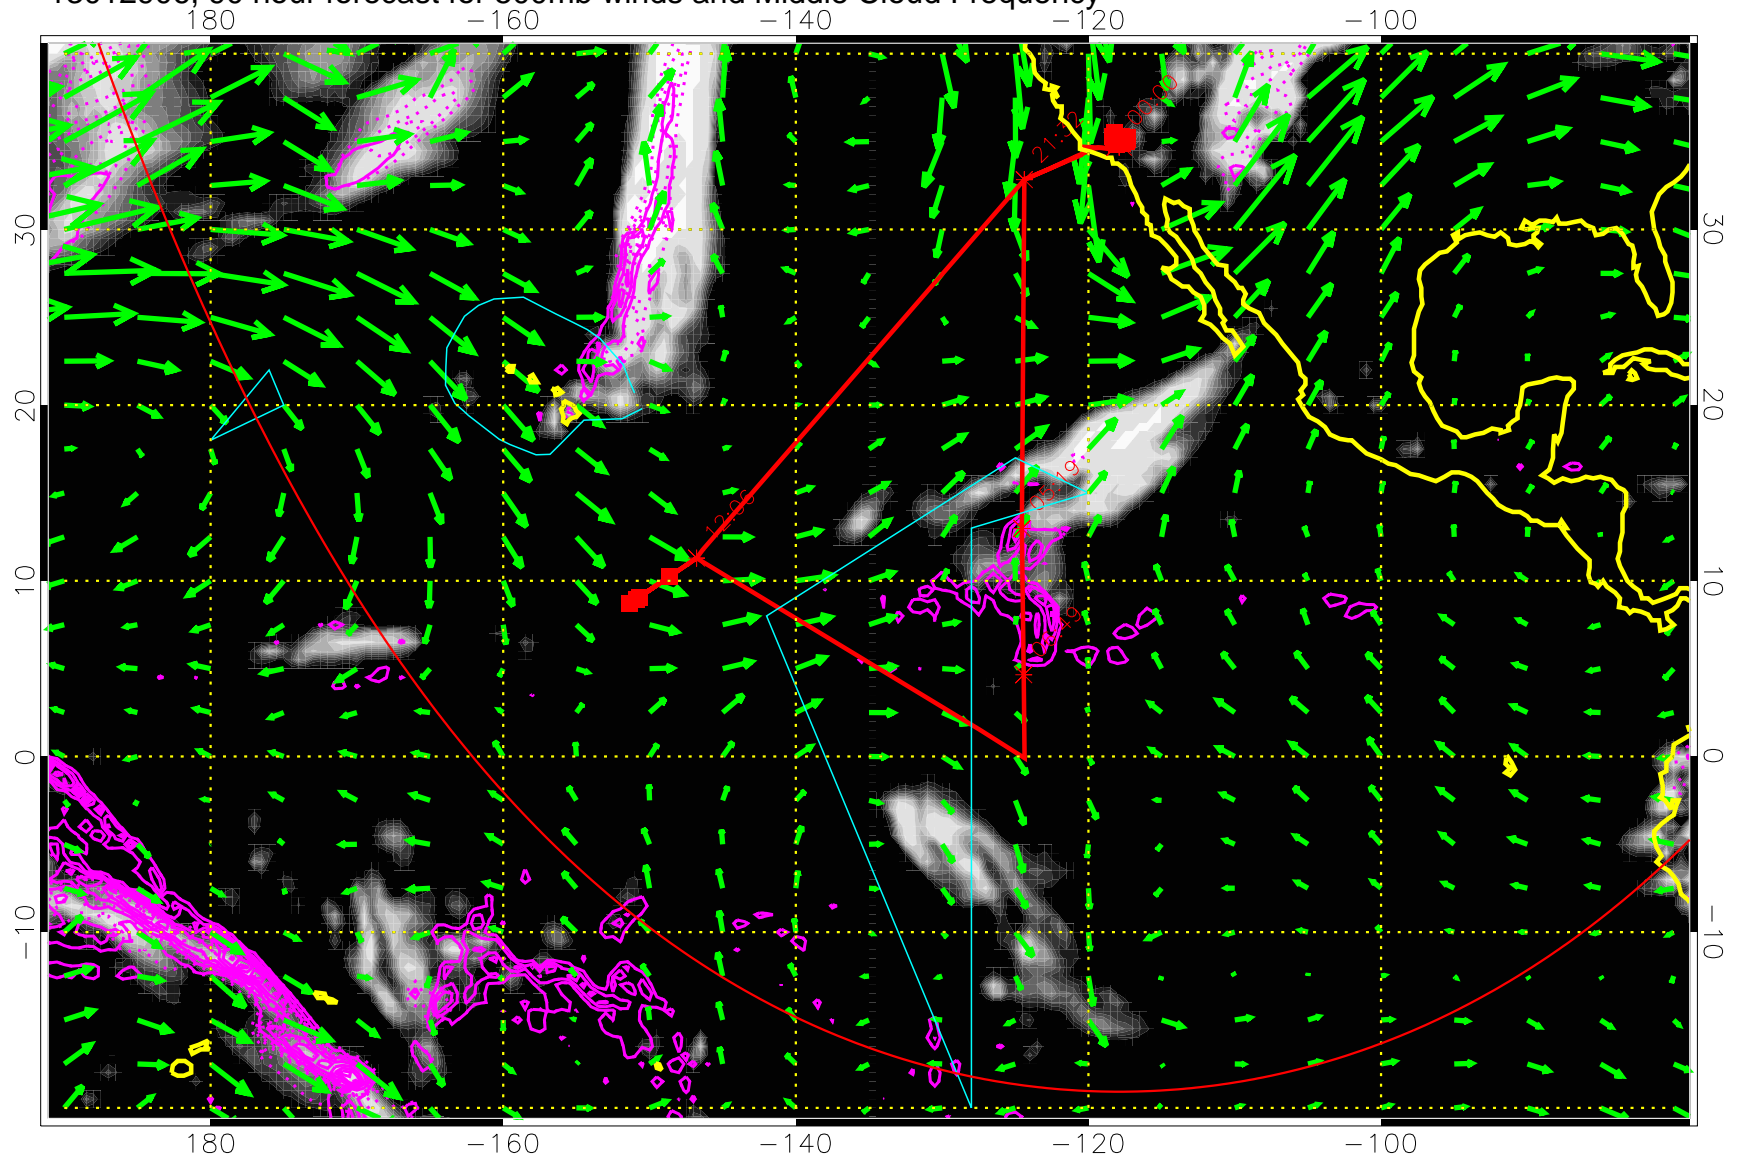

13012818, 78 hour forecast for 500mb winds and Middle Cloud Frequency

Precip (tot dot, conv sol) past 6 hrs 6 kg/m2 contours, min 4

→ 50 m/s

Range ring of 6000 km -- 19 hours GH round trip

13012900, 84 hour forecast for 500mb winds and Middle Cloud Frequency

Precip (tot dot, conv sol) past 6 hrs 6 kg/m2 contours, min 4

→ 50 m/s

Range ring of 6000 km -- 19 hours GH round trip

13012906, 90 hour forecast for 500mb winds and Middle Cloud Frequency

13012912, 96 hour forecast for 500mb winds and Middle Cloud Frequency

Precip (tot dot, conv sol) past 6 hrs 6 kg/m2 contours, min 4

→ 50 m/s

Range ring of 6000 km -- 19 hours GH round trip

13012918, 102 hour forecast for 500mb winds and Middle Cloud Frequency

Precip (tot dot, conv sol) past 6 hrs 6 kg/m² contours, min 4