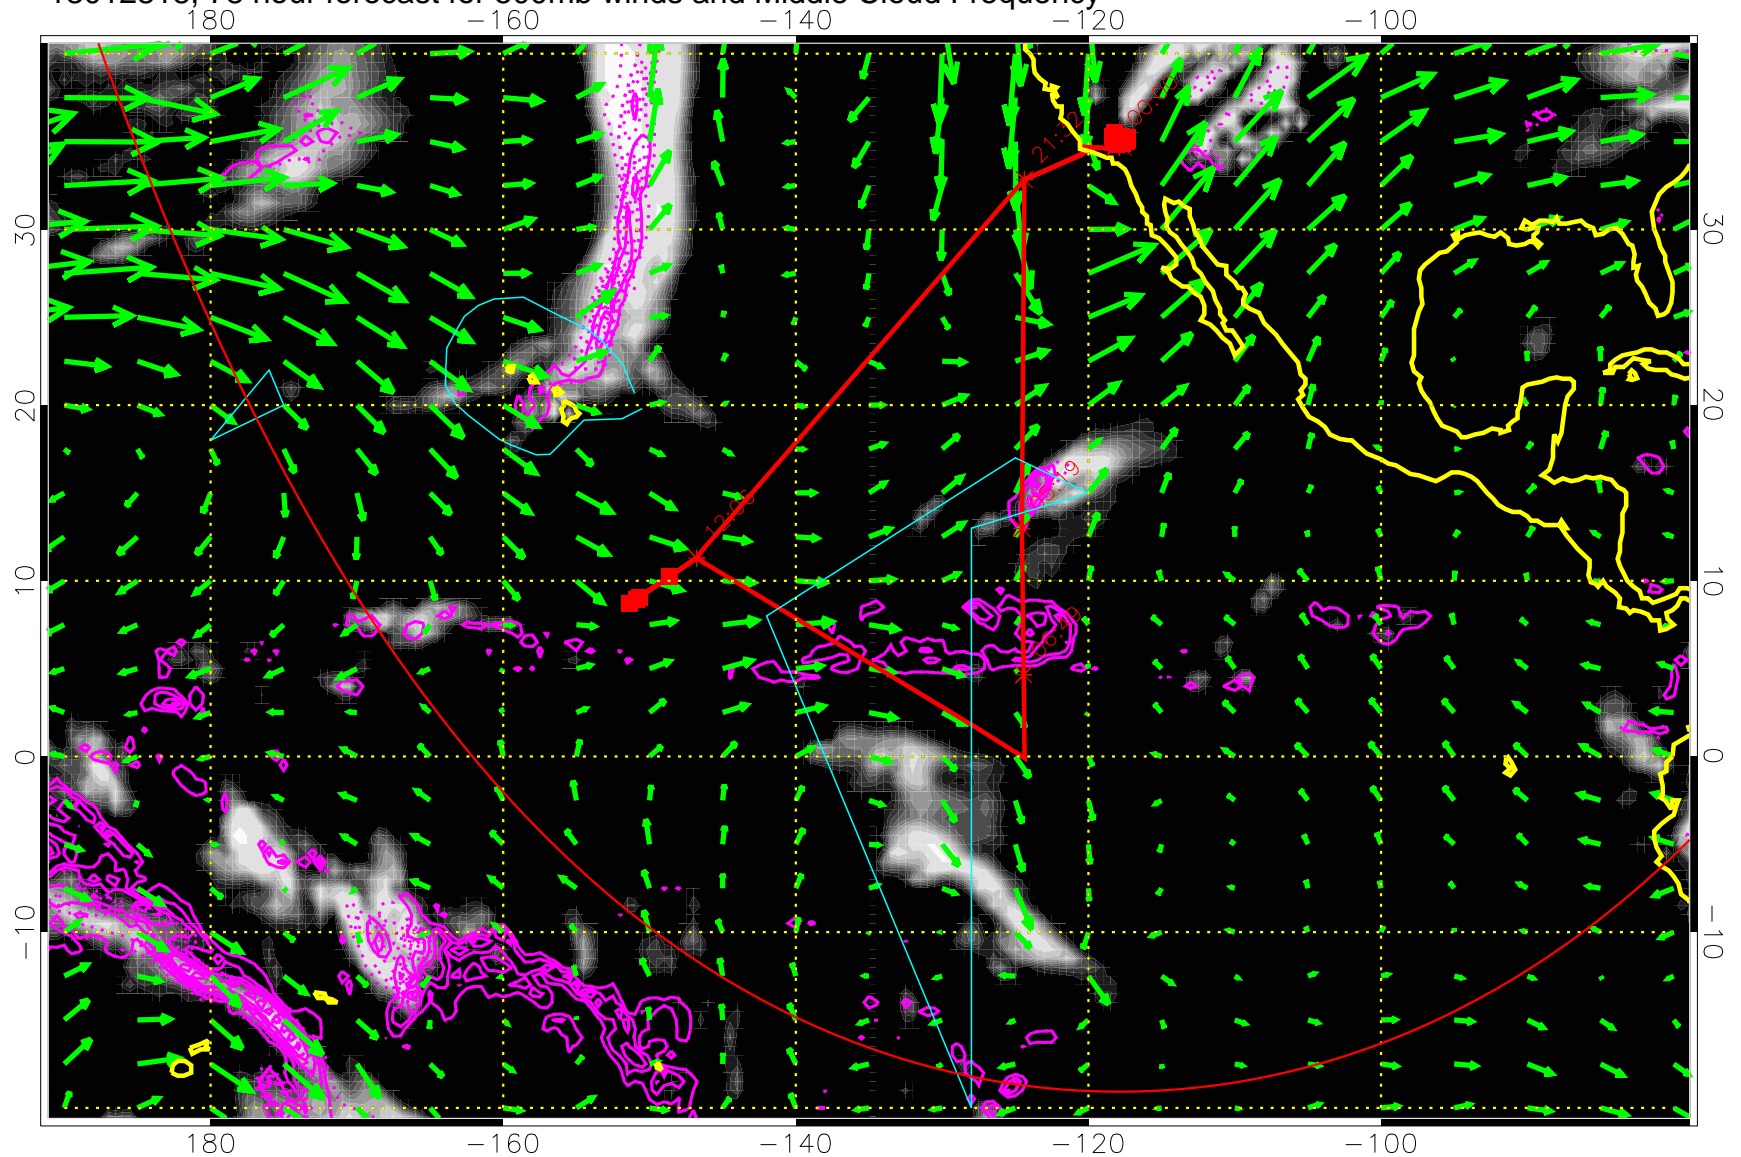

Precip (tot dot, conv sol) past 6 hrs 6 kg/m2 contours, min 4

→ 50 m/s

Range ring of 6000 km -- 19 hours GH round trip

13012806, 66 hour forecast for 500mb winds and Middle Cloud Frequency

Precip (tot dot, conv sol) past 6 hrs 6 kg/m2 contours, min 4

→ 50 m/s

Range ring of 6000 km -- 19 hours GH round trip

13012812, 72 hour forecast for 500mb winds and Middle Cloud Frequency

Precip (tot dot, conv sol) past 6 hrs 6 kg/m2 contours, min 4

→ 50 m/s

Range ring of 6000 km -- 19 hours GH round trip

13012818, 78 hour forecast for 500mb winds and Middle Cloud Frequency

Precip (tot dot, conv sol) past 6 hrs 6 kg/m2 contours, min 4

→ 50 m/s

Range ring of 6000 km -- 19 hours GH round trip

13012900, 84 hour forecast for 500mb winds and Middle Cloud Frequency

Precip (tot dot, conv sol) past 6 hrs 6 kg/m2 contours, min 4

→ 50 m/s

Range ring of 6000 km -- 19 hours GH round trip

13012906, 90 hour forecast for 500mb winds and Middle Cloud Frequency

13012912, 96 hour forecast for 500mb winds and Middle Cloud Frequency