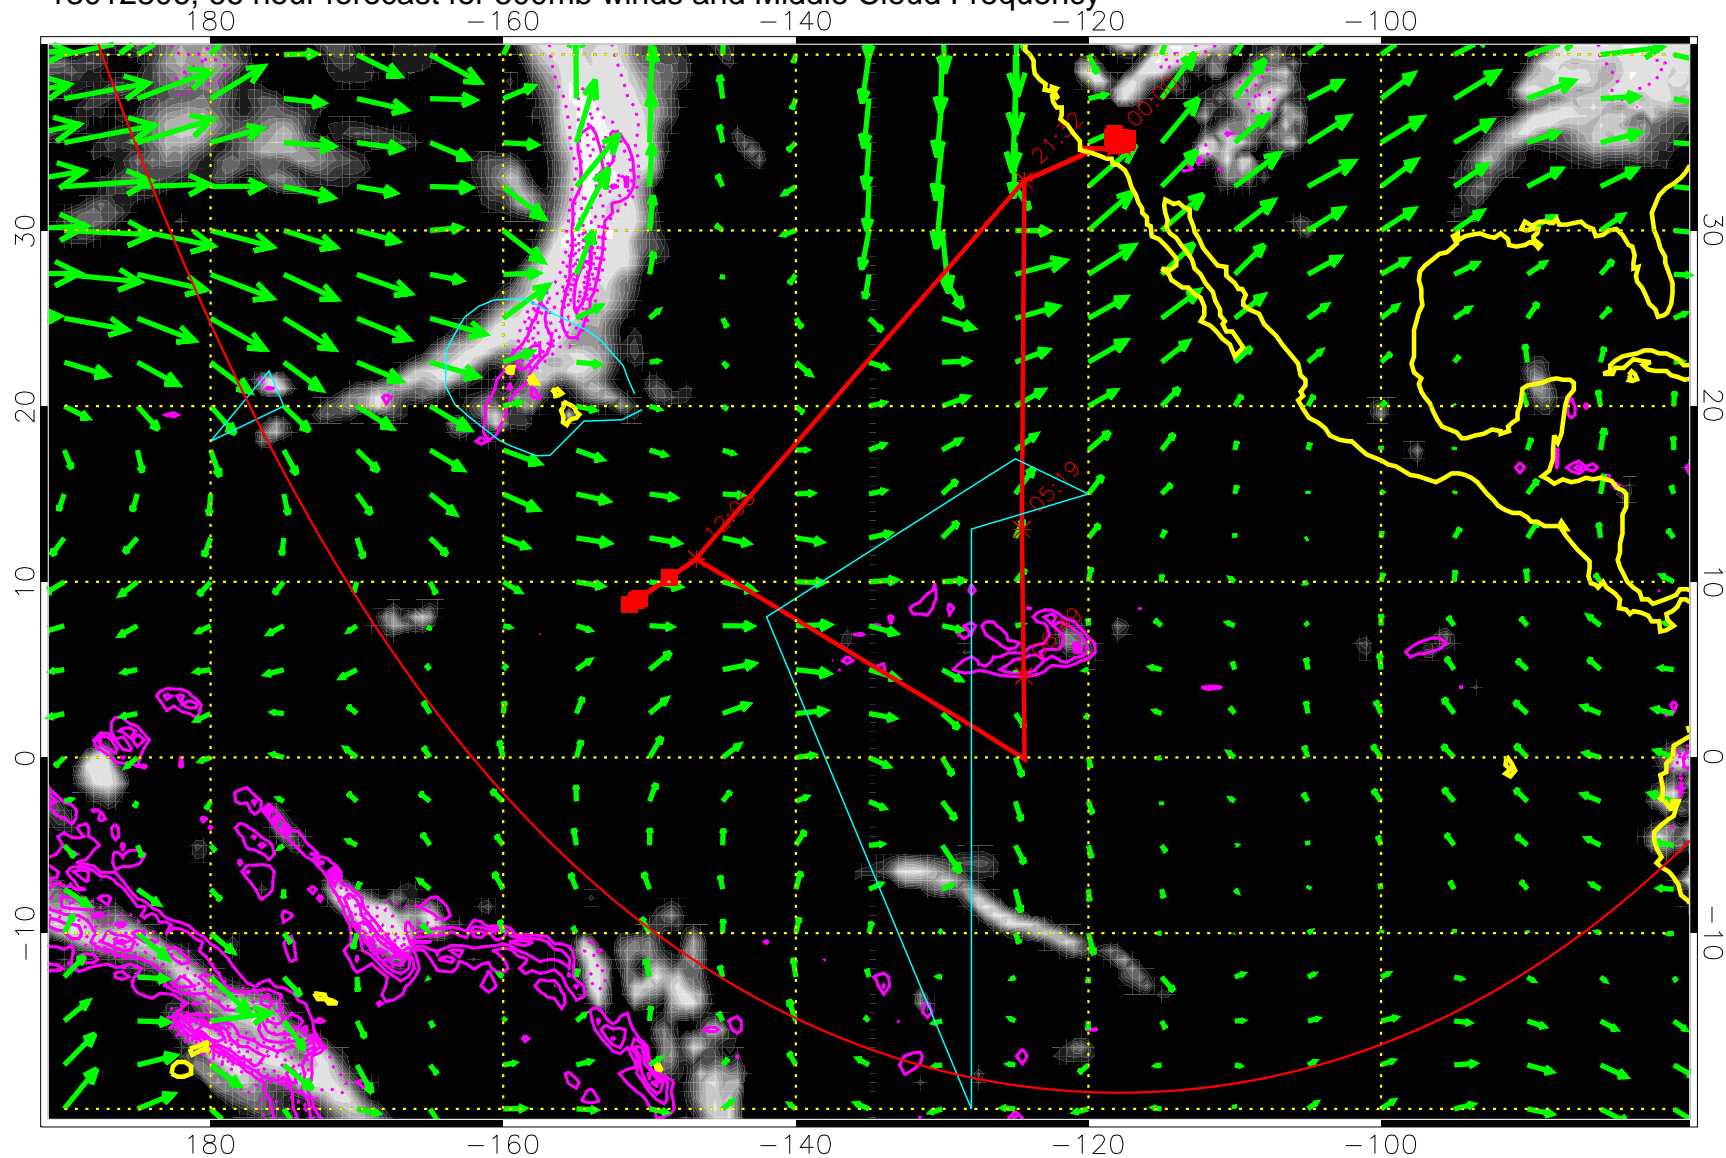

13012718, 54 hour forecast for 500mb winds and Middle Cloud Frequency

Precip (tot dot, conv sol) past 6 hrs 6 kg/m2 contours, min 4

→ 50 m/s

Range ring of 6000 km -- 19 hours GH round trip

13012800, 60 hour forecast for 500mb winds and Middle Cloud Frequency

Precip (tot dot, conv sol) past 6 hrs 6 kg/m2 contours, min 4

→ 50 m/s

Range ring of 6000 km -- 19 hours GH round trip

13012806, 66 hour forecast for 500mb winds and Middle Cloud Frequency

Precip (tot dot, conv sol) past 6 hrs 6 kg/m2 contours, min 4