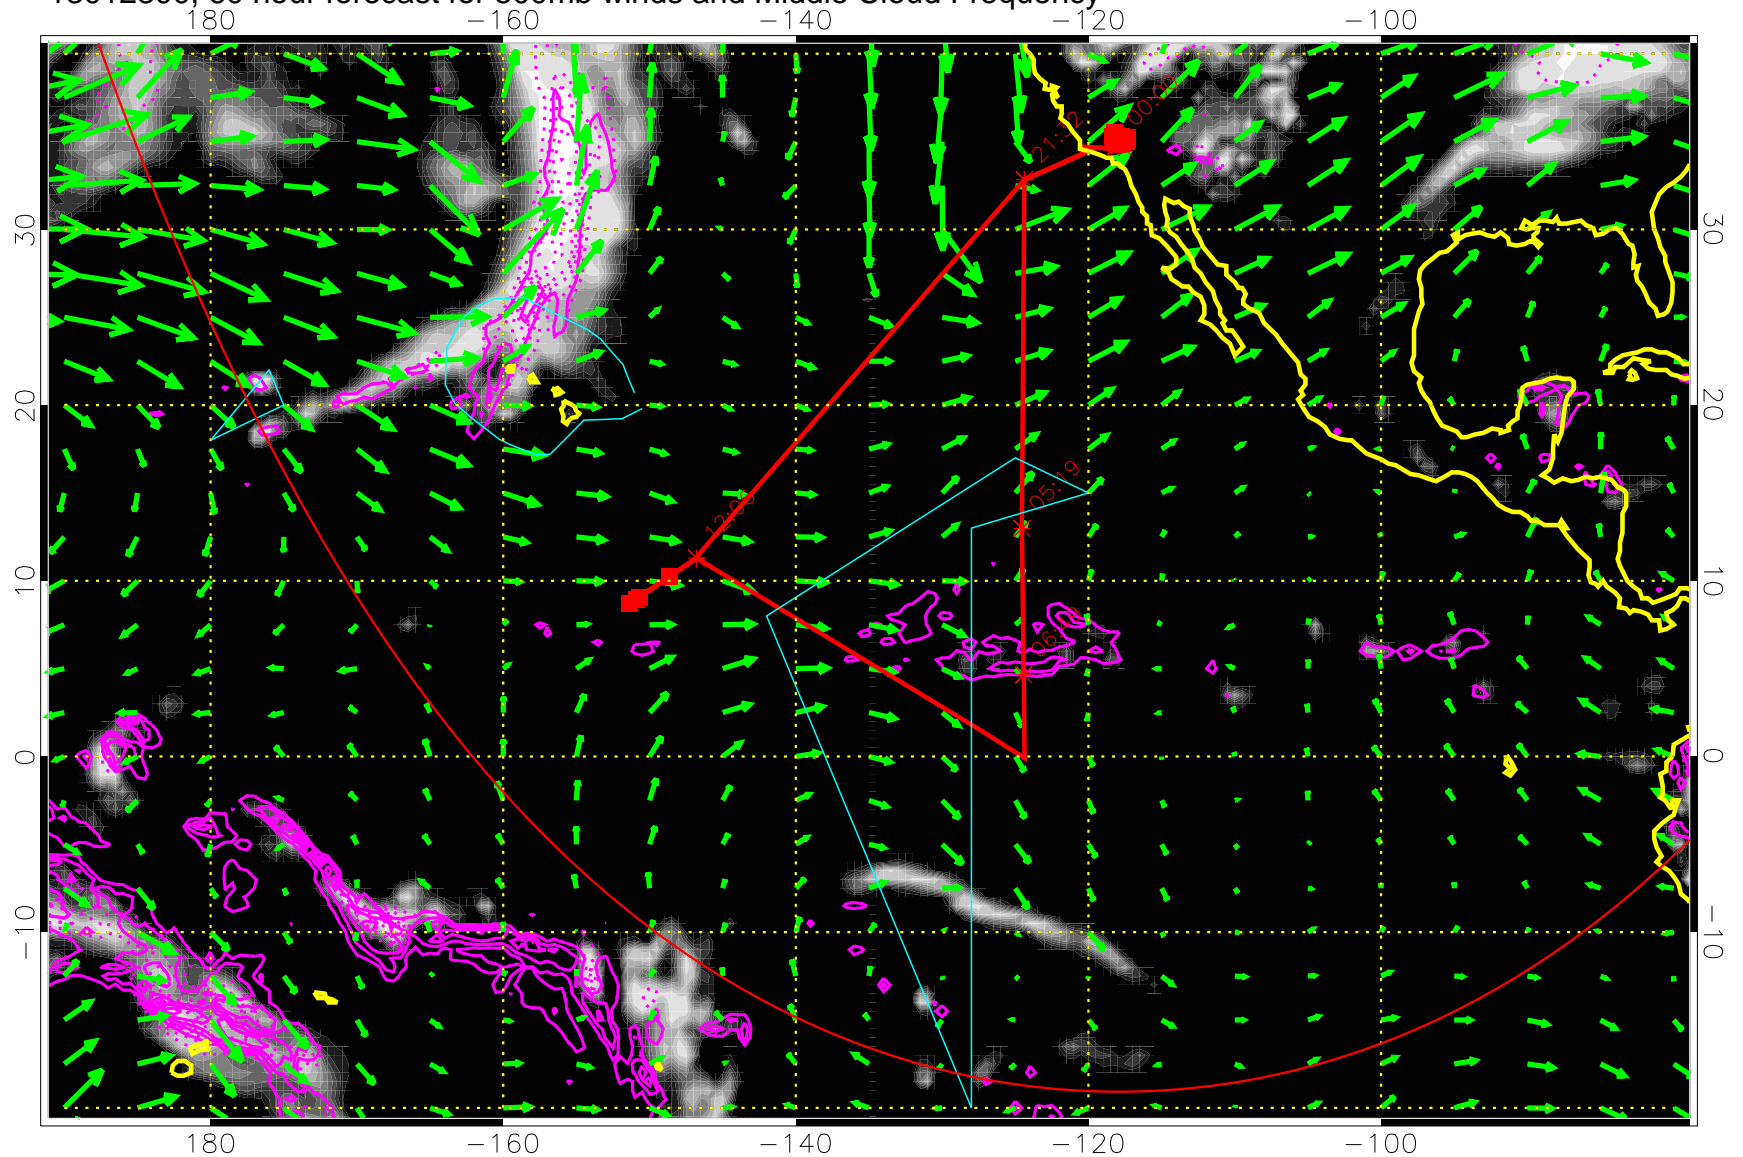

13012718, 54 hour forecast for 500mb winds and Middle Cloud Frequency

Precip (tot dot, conv sol) past 6 hrs 6 kg/m2 contours, min 4

→ 50 m/s

Range ring of 6000 km -- 19 hours GH round trip

13012800, 60 hour forecast for 500mb winds and Middle Cloud Frequency

Precip (tot dot, conv sol) past 6 hrs 6 kg/m2 contours, min 4

→ 50 m/s

Range ring of 6000 km -- 19 hours GH round trip

13012806, 66 hour forecast for 500mb winds and Middle Cloud Frequency

Precip (tot dot, conv sol) past 6 hrs 6 kg/m2 contours, min 4