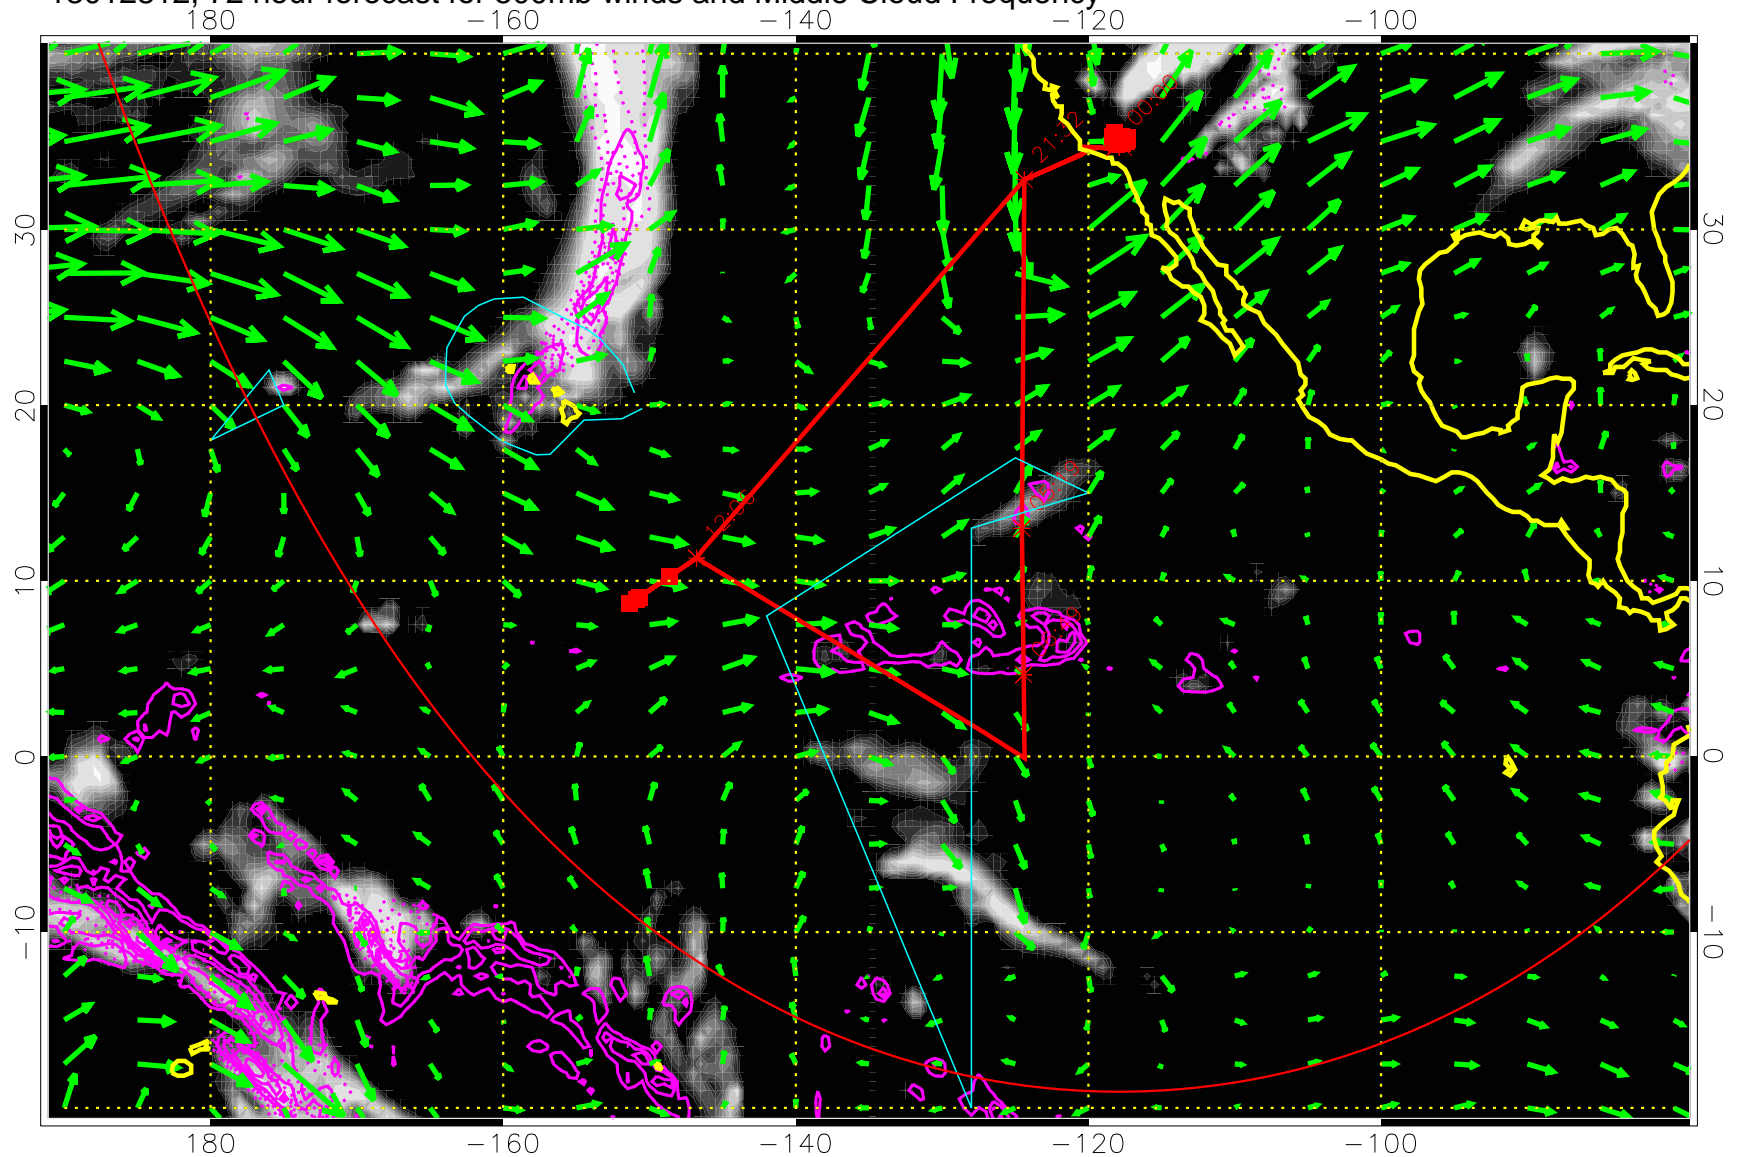

13012718, 54 hour forecast for 500mb winds and Middle Cloud Frequency

Precip (tot dot, conv sol) past 6 hrs 6 kg/m2 contours, min 4

→ 50 m/s

Range ring of 6000 km -- 19 hours GH round trip

13012800, 60 hour forecast for 500mb winds and Middle Cloud Frequency

Precip (tot dot, conv sol) past 6 hrs 6 kg/m2 contours, min 4

→ 50 m/s

Range ring of 6000 km -- 19 hours GH round trip

13012806, 66 hour forecast for 500mb winds and Middle Cloud Frequency

Precip (tot dot, conv sol) past 6 hrs 6 kg/m2 contours, min 4

→ 50 m/s

Range ring of 6000 km -- 19 hours GH round trip

13012812, 72 hour forecast for 500mb winds and Middle Cloud Frequency

Precip (tot dot, conv sol) past 6 hrs 6 kg/m2 contours, min 4

→ 50 m/s

Range ring of 6000 km -- 19 hours GH round trip

13012818, 78 hour forecast for 500mb winds and Middle Cloud Frequency

Precip (tot dot, conv sol) past 6 hrs 6 kg/m2 contours, min 4

→ 50 m/s

Range ring of 6000 km -- 19 hours GH round trip

13012900, 84 hour forecast for 500mb winds and Middle Cloud Frequency