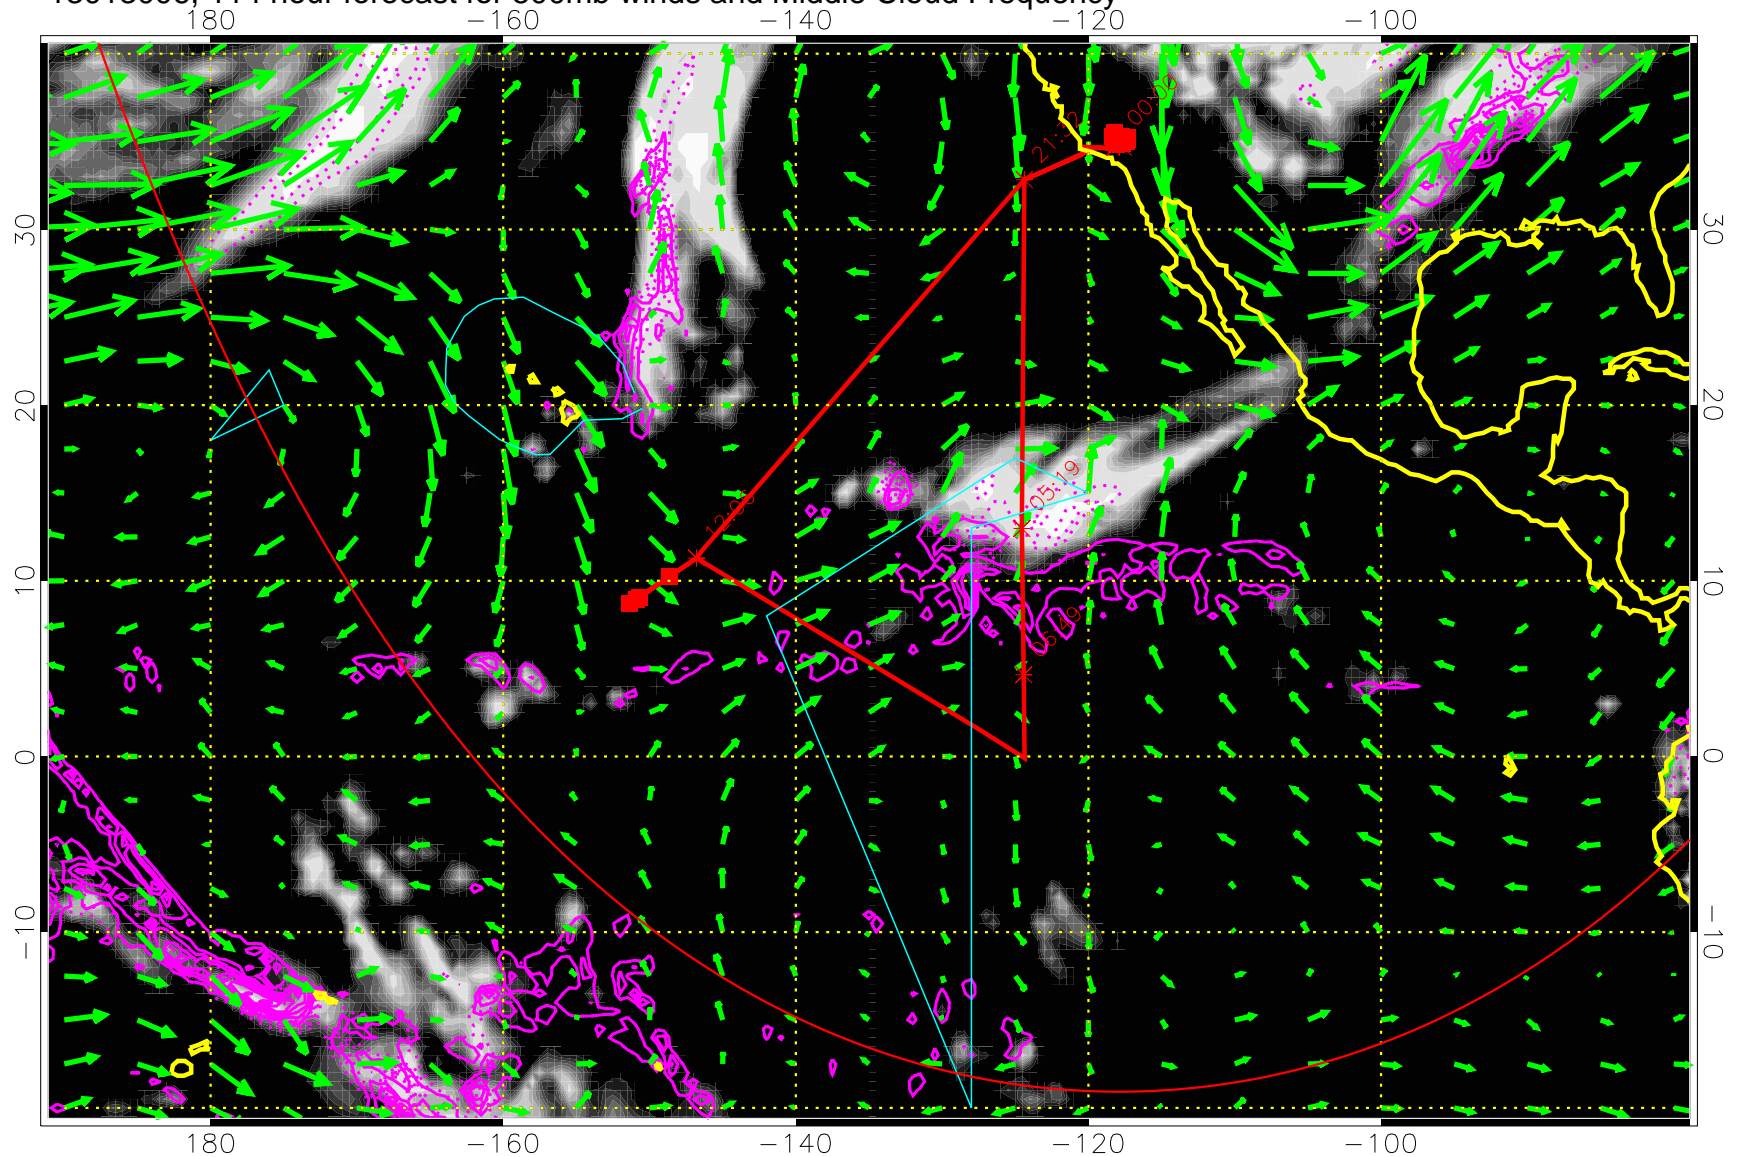

Precip (tot dot, conv sol) past 6 hrs 6 kg/m2 contours, min 4

→ 50 m/s

Range ring of 6000 km -- 19 hours GH round trip

13012918, 102 hour forecast for 500mb winds and Middle Cloud Frequency

Precip (tot dot, conv sol) past 6 hrs 6 kg/m² contours, min 4

→ 50 m/s

Range ring of 6000 km -- 19 hours GH round trip

13013000, 108 hour forecast for 500mb winds and Middle Cloud Frequency

Precip (tot dot, conv sol) past 6 hrs 6 kg/m2 contours, min 4

→ 50 m/s

Range ring of 6000 km -- 19 hours GH round trip

13013006, 114 hour forecast for 500mb winds and Middle Cloud Frequency

Precip (tot dot, conv sol) past 6 hrs 6 kg/m2 contours, min 4

→ 50 m/s

Range ring of 6000 km -- 19 hours GH round trip

13013012, 120 hour forecast for 500mb winds and Middle Cloud Frequency

Precip (tot dot, conv sol) past 6 hrs 6 kg/m2 contours, min 4

→ 50 m/s

Range ring of 6000 km -- 19 hours GH round trip