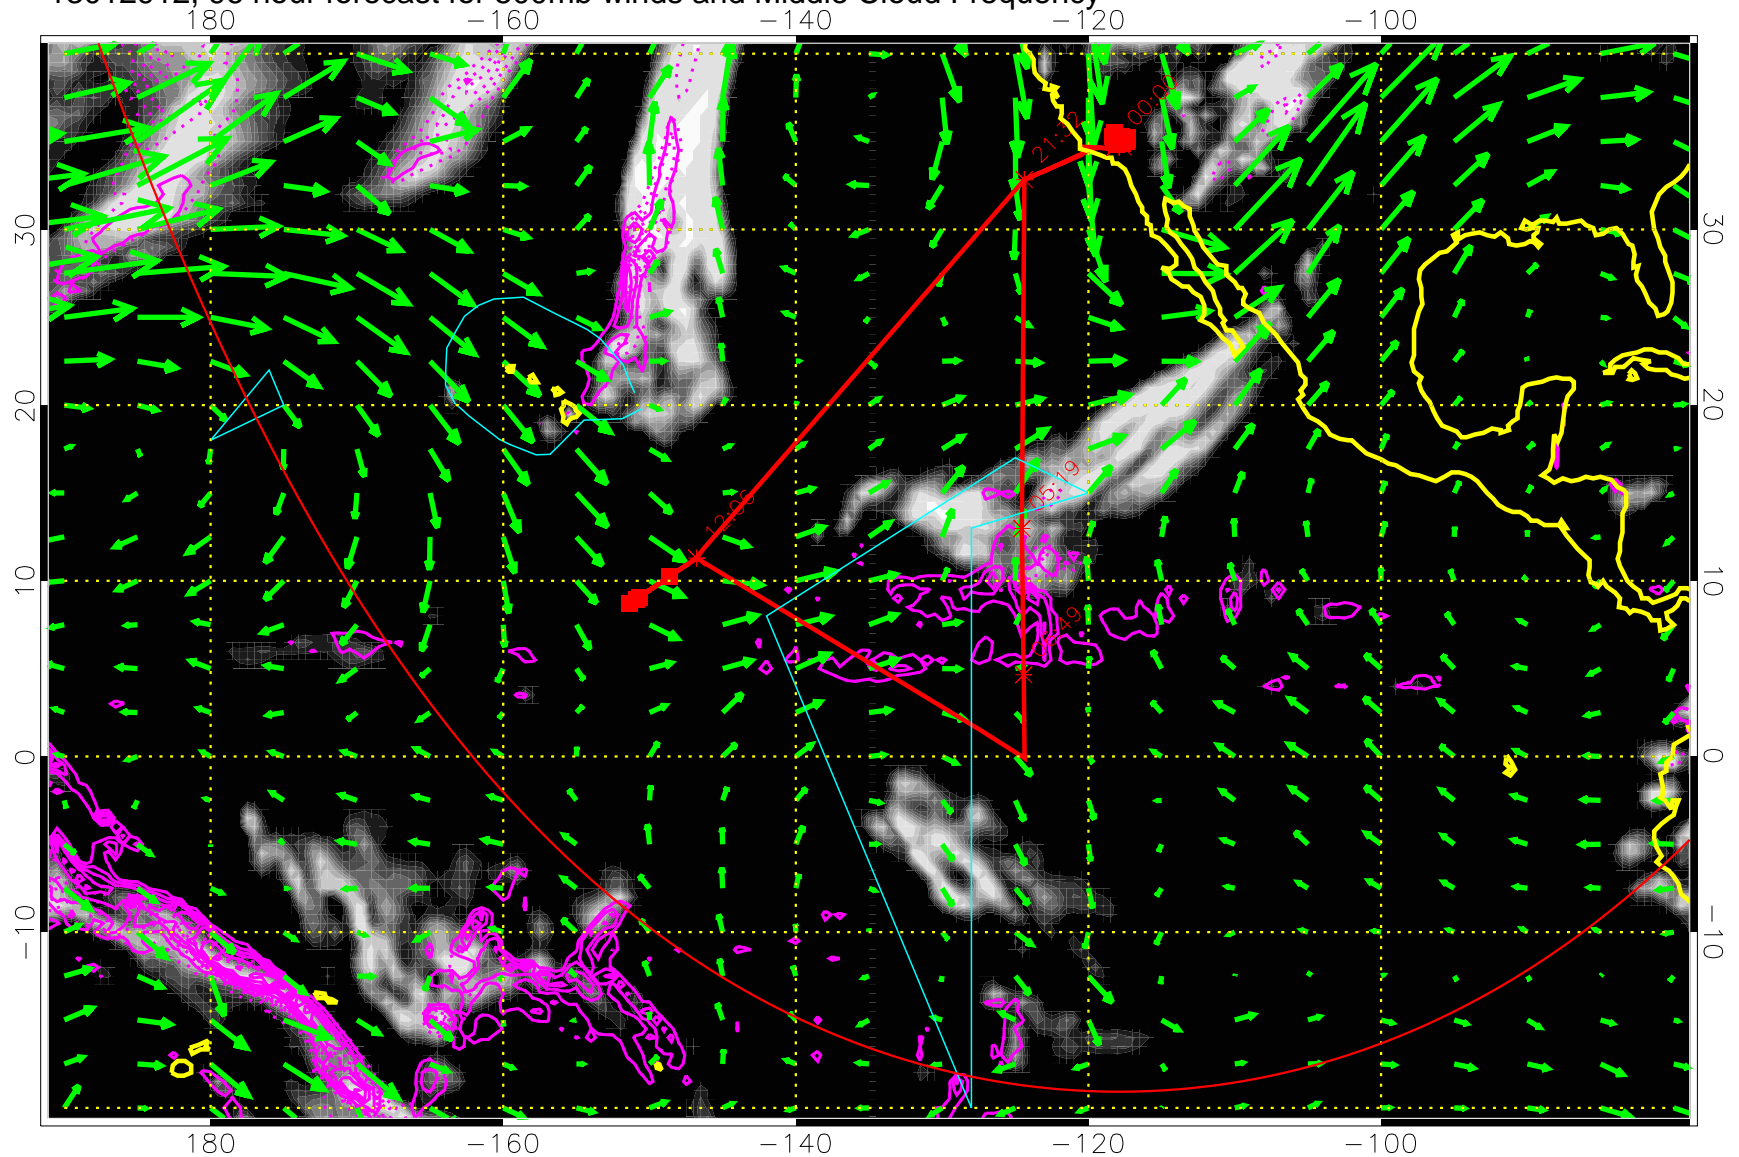

13012818, 78 hour forecast for 500mb winds and Middle Cloud Frequency

Precip (tot dot, conv sol) past 6 hrs 6 kg/m2 contours, min 4

→ 50 m/s

Range ring of 6000 km -- 19 hours GH round trip

13012900, 84 hour forecast for 500mb winds and Middle Cloud Frequency

Precip (tot dot, conv sol) past 6 hrs 6 kg/m2 contours, min 4

→ 50 m/s

Range ring of 6000 km -- 19 hours GH round trip

13012906, 90 hour forecast for 500mb winds and Middle Cloud Frequency

13012912, 96 hour forecast for 500mb winds and Middle Cloud Frequency

Precip (tot dot, conv sol) past 6 hrs 6 kg/m2 contours, min 4

→ 50 m/s

Range ring of 6000 km -- 19 hours GH round trip

13012918, 102 hour forecast for 500mb winds and Middle Cloud Frequency

Precip (tot dot, conv sol) past 6 hrs 6 kg/m² contours, min 4

Precip (tot dot, conv sol) past 6 hrs 6 kg/m2 contours, min 4

→ 50 m/s

Range ring of 6000 km -- 19 hours GH round trip