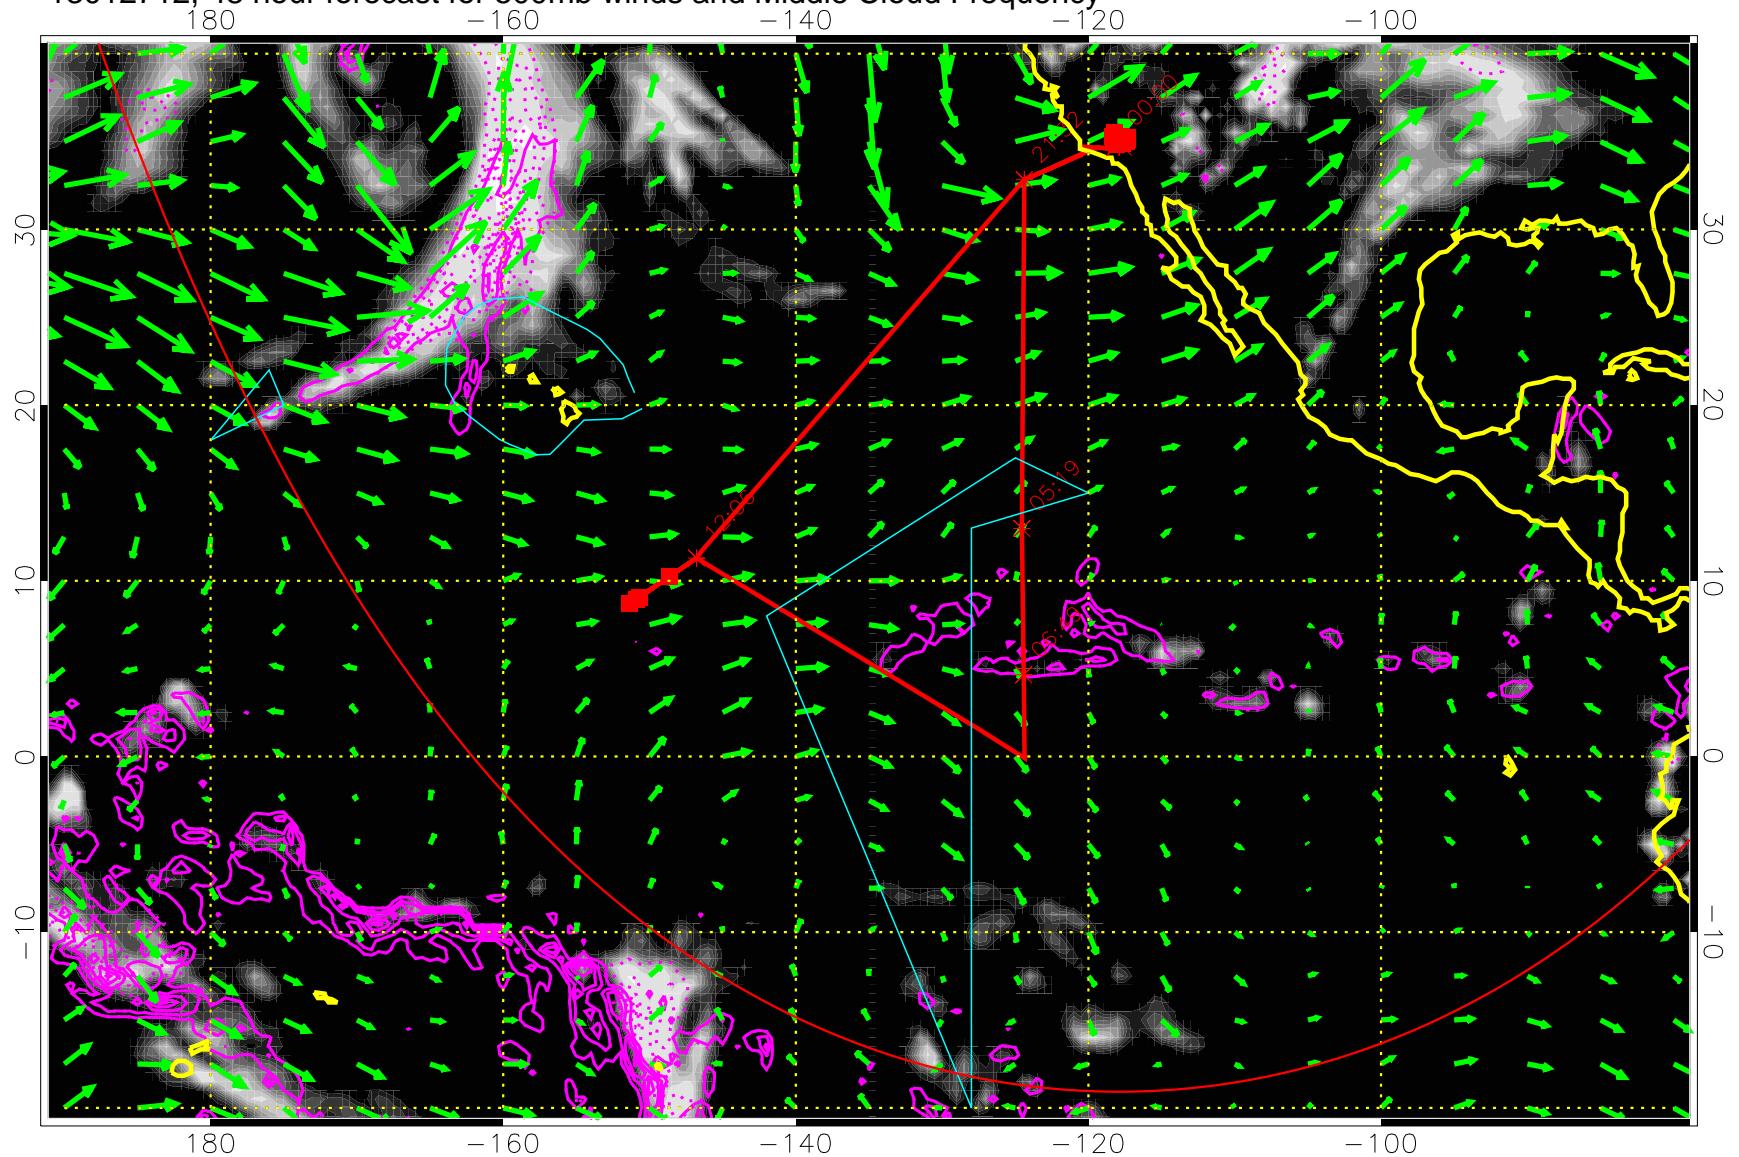

Precip (tot dot, conv sol) past 6 hrs 6 kg/m² contours, min 4

→ 50 m/s

Range ring of 6000 km -- 19 hours GH round trip

13012706, 42 hour forecast for 500mb winds and Middle Cloud Frequency

Precip (tot dot, conv sol) past 6 hrs 6 kg/m2 contours, min 4

→ 50 m/s
Range ring of 6000 km -- 19 hours GH round trip

13012712, 48 hour forecast for 500mb winds and Middle Cloud Frequency

Precip (tot dot, conv sol) past 6 hrs 6 kg/m2 contours, min 4

→ 50 m/s

Range ring of 6000 km -- 19 hours GH round trip

13012718, 54 hour forecast for 500mb winds and Middle Cloud Frequency

Precip (tot dot, conv sol) past 6 hrs 6 kg/m2 contours, min 4

→ 50 m/s

Range ring of 6000 km -- 19 hours GH round trip

13012800, 60 hour forecast for 500mb winds and Middle Cloud Frequency

Precip (tot dot, conv sol) past 6 hrs 6 kg/m2 contours, min 4

→ 50 m/s

Range ring of 6000 km -- 19 hours GH round trip

13012806, 66 hour forecast for 500mb winds and Middle Cloud Frequency

Precip (tot dot, conv sol) past 6 hrs 6 kg/m2 contours, min 4