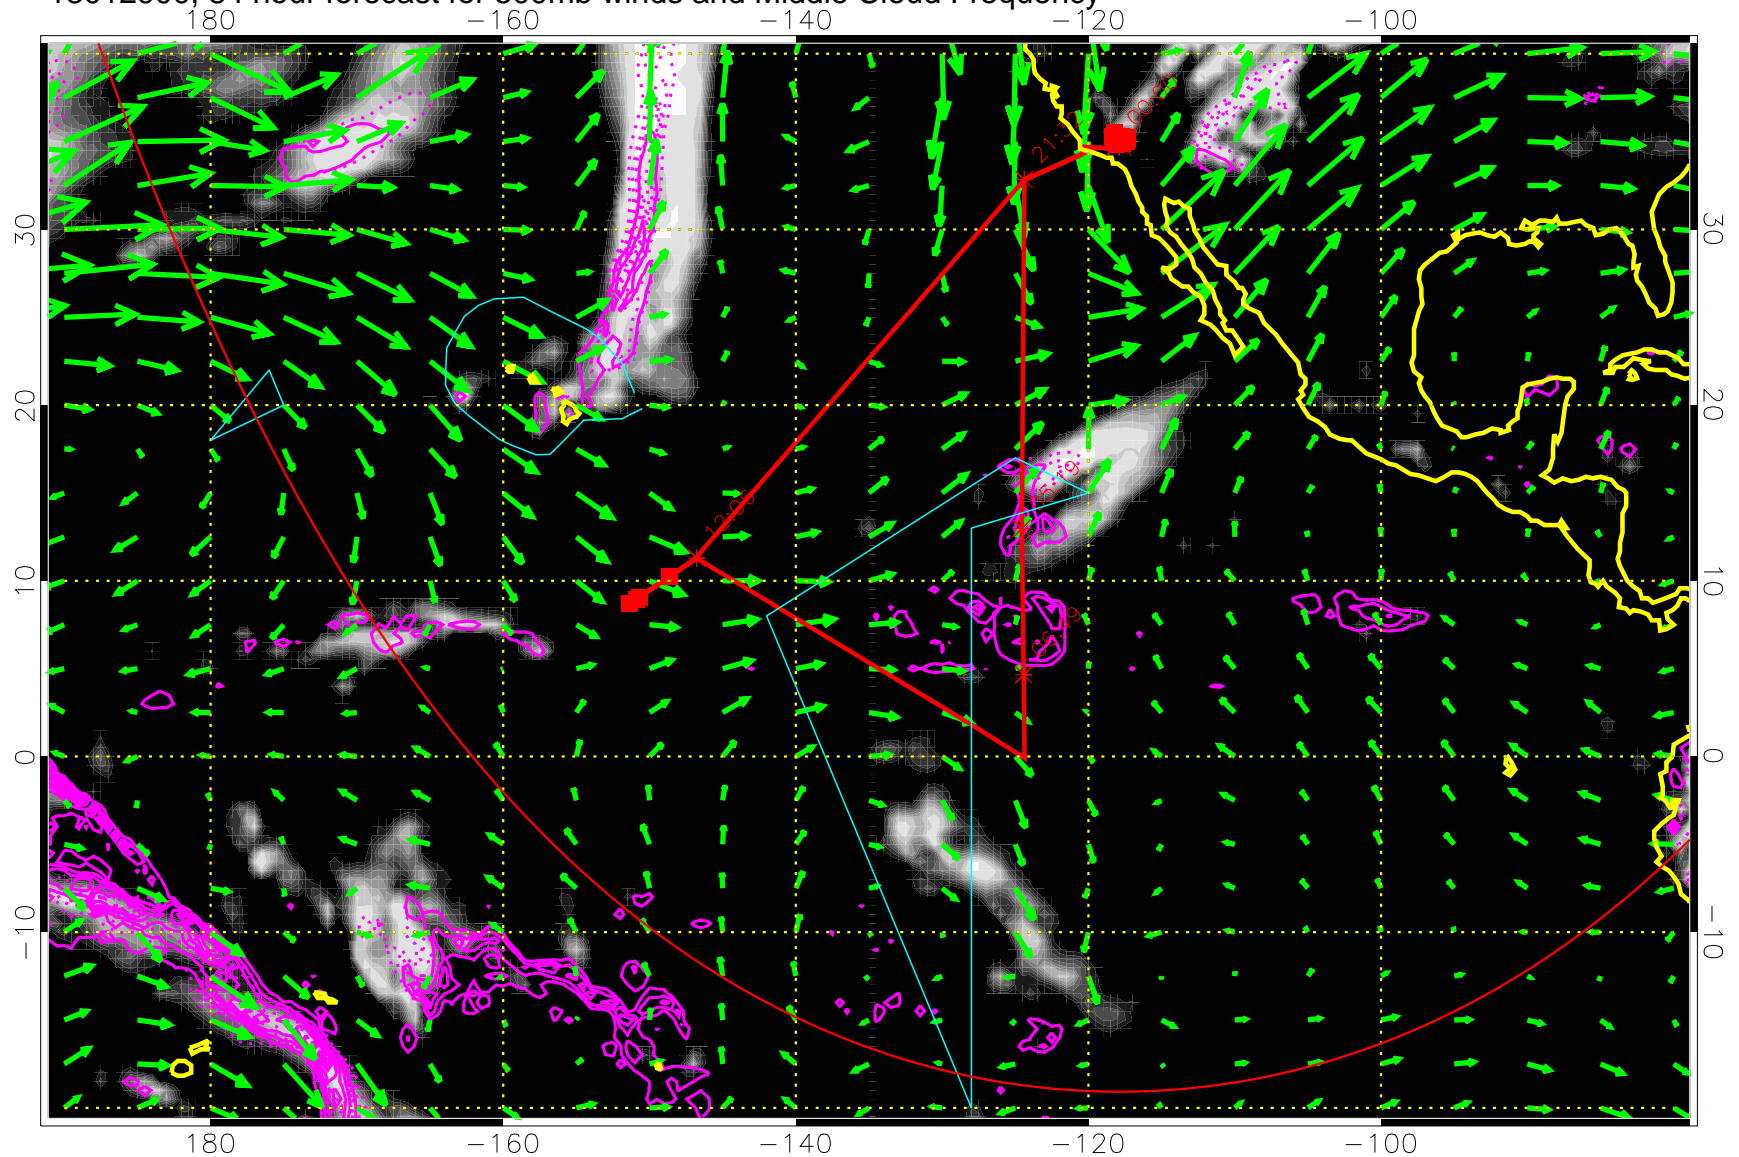

13012818, 78 hour forecast for 500mb winds and Middle Cloud Frequency

Precip (tot dot, conv sol) past 6 hrs 6 kg/m2 contours, min 4

→ 50 m/s

Range ring of 6000 km -- 19 hours GH round trip

13012900, 84 hour forecast for 500mb winds and Middle Cloud Frequency

Precip (tot dot, conv sol) past 6 hrs 6 kg/m2 contours, min 4

→ 50 m/s

Range ring of 6000 km -- 19 hours GH round trip

13012906, 90 hour forecast for 500mb winds and Middle Cloud Frequency

13012912, 96 hour forecast for 500mb winds and Middle Cloud Frequency

Precip (tot dot, conv sol) past 6 hrs 6 kg/m2 contours, min 4

→ 50 m/s

Range ring of 6000 km -- 19 hours GH round trip

13012918, 102 hour forecast for 500mb winds and Middle Cloud Frequency

Precip (tot dot, conv sol) past 6 hrs 6 kg/m² contours, min 4