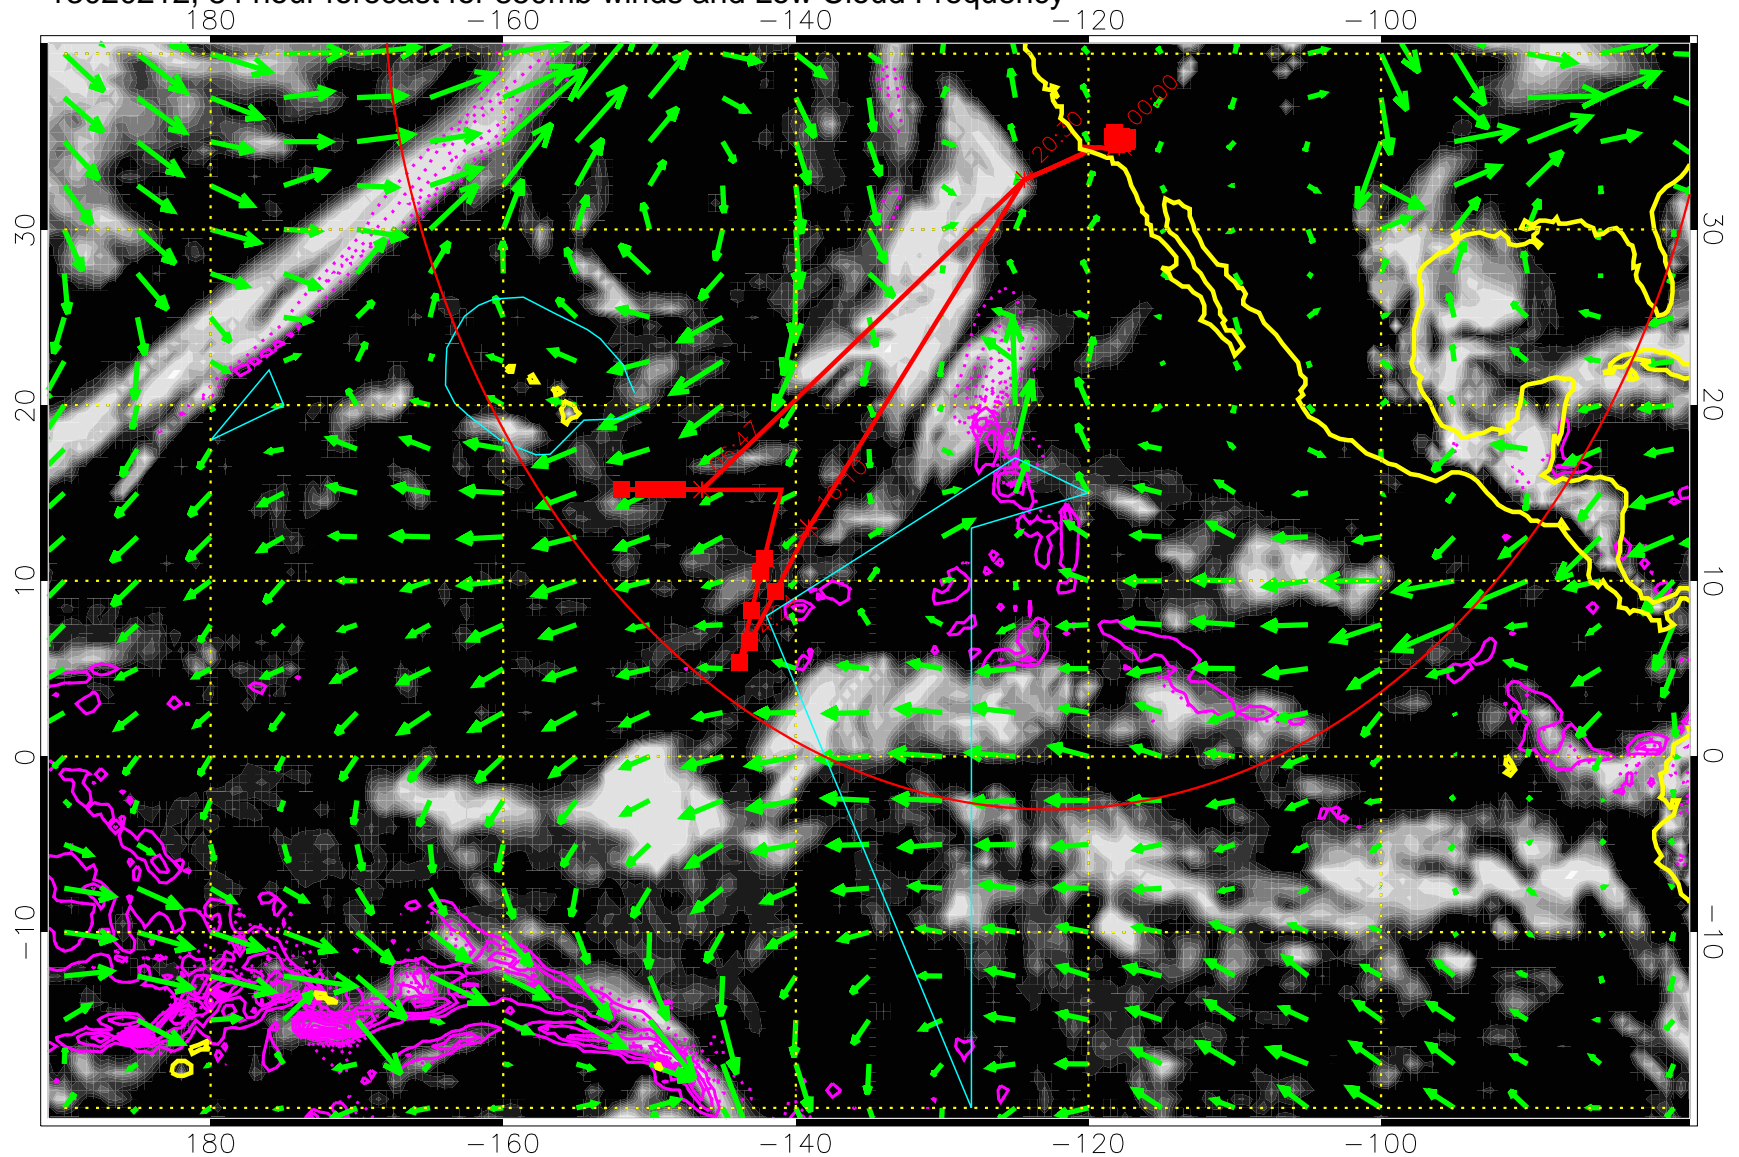

13020200, 72 hour forecast for 850mb winds and Low Cloud Frequency

Precip (tot dot, conv sol) past 6 hrs 6 kg/m2 contours, min 4

→ 30 m/s

Range ring of 4055 km -- 13 hours GH round trip

13020206, 78 hour forecast for 850mb winds and Low Cloud Frequency

Precip (tot dot, conv sol) past 6 hrs 6 kg/m2 contours, min 4

→ 30 m/s

Range ring of 4055 km -- 13 hours GH round trip

13020212, 84 hour forecast for 850mb winds and Low Cloud Frequency

Precip (tot dot, conv sol) past 6 hrs 6 kg/m2 contours, min 4

→ 30 m/s

Range ring of 4055 km -- 13 hours GH round trip

13020218, 90 hour forecast for 850mb winds and Low Cloud Frequency

Precip (tot dot, conv sol) past 6 hrs 6 kg/m2 contours, min 4

→ 30 m/s  
Range ring of 4055 km -- 13 hours GH round trip