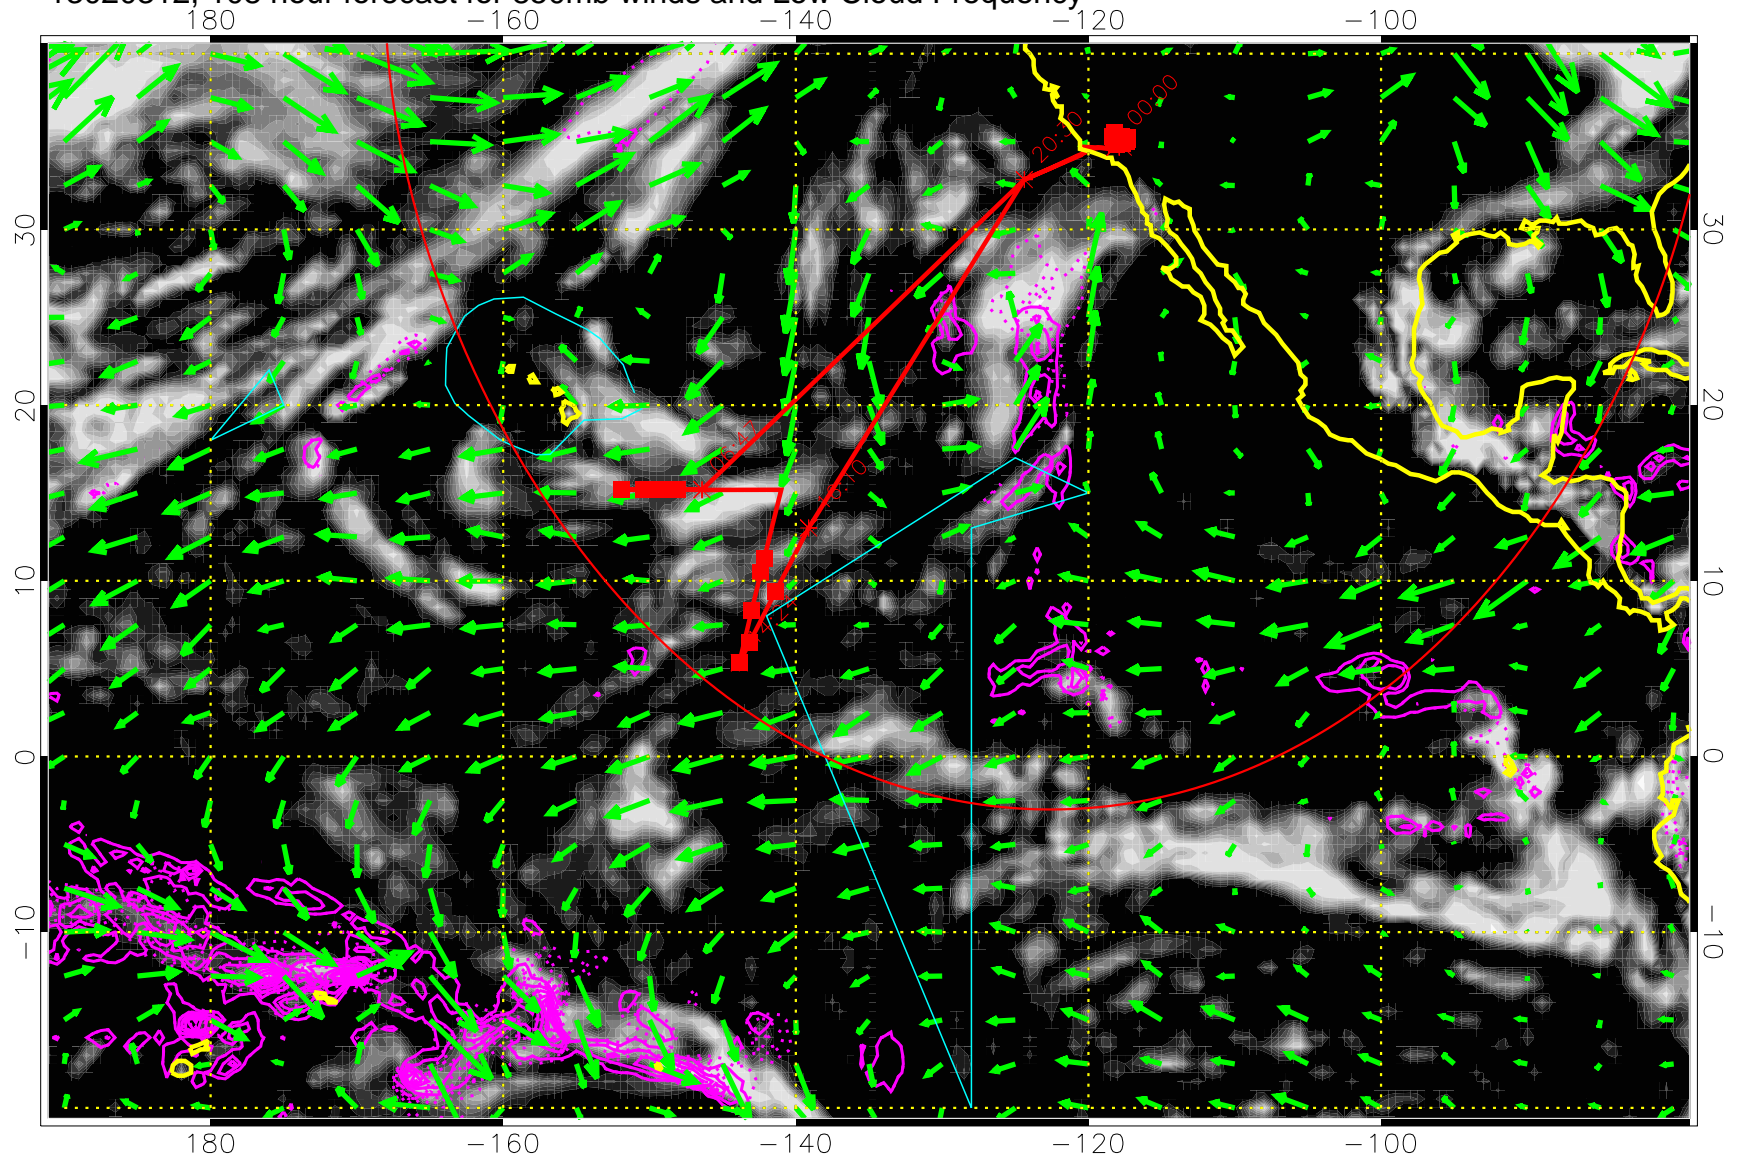

→ 30 m/s

Range ring of 4055 km -- 13 hours GH round trip

13020218, 90 hour forecast for 850mb winds and Low Cloud Frequency

Precip (tot dot, conv sol) past 6 hrs 6 kg/m2 contours, min 4

→ 30 m/s  
Range ring of 4055 km -- 13 hours GH round trip

13020300, 96 hour forecast for 850mb winds and Low Cloud Frequency

Precip (tot dot, conv sol) past 6 hrs 6 kg/m2 contours, min 4

→ 30 m/s

Range ring of 4055 km -- 13 hours GH round trip

13020306, 102 hour forecast for 850mb winds and Low Cloud Frequency

Precip (tot dot, conv sol) past 6 hrs 6 kg/m2 contours, min 4

→ 30 m/s  
Range ring of 4055 km -- 13 hours GH round trip

13020312, 108 hour forecast for 850mb winds and Low Cloud Frequency

Precip (tot dot, conv sol) past 6 hrs 6 kg/m2 contours, min 4