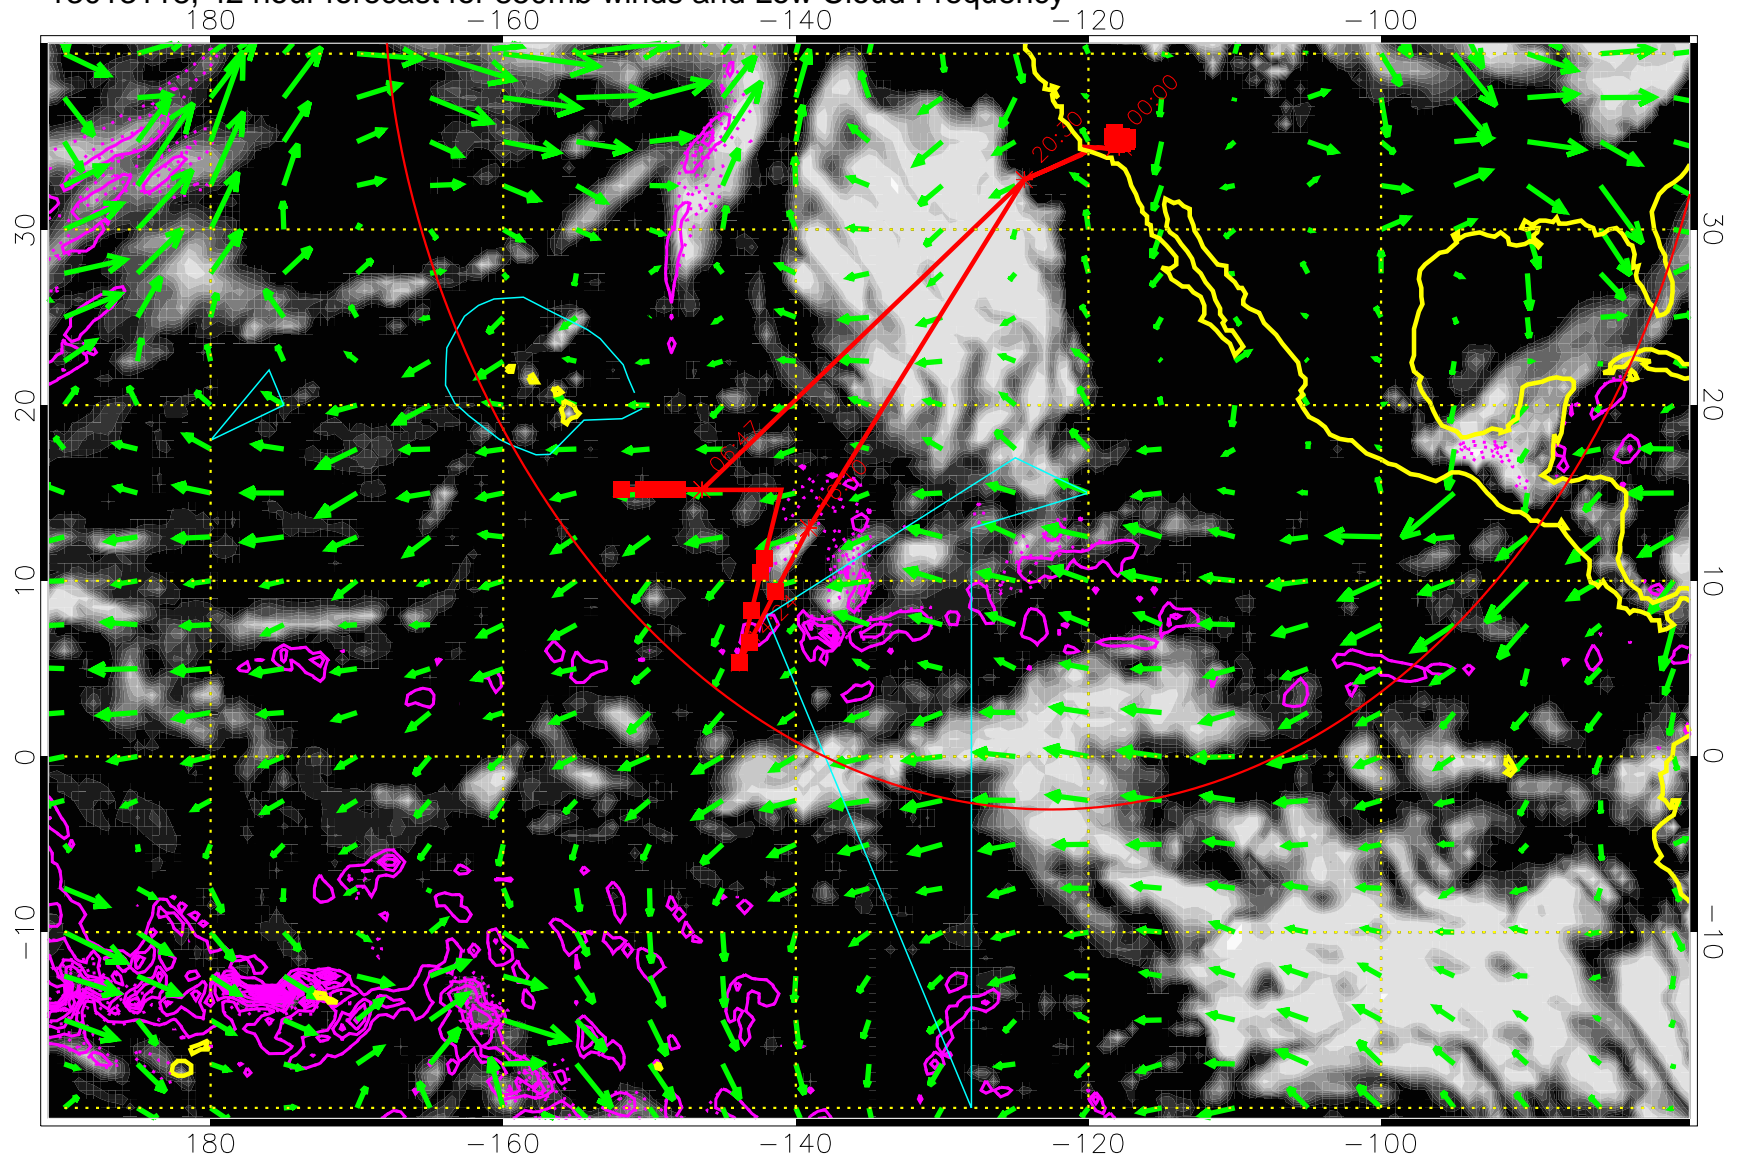

Precip (tot dot, conv sol) past 6 hrs 6 kg/m2 contours, min 4

→ 30 m/s

Range ring of 4055 km -- 13 hours GH round trip

13013112, 36 hour forecast for 850mb winds and Low Cloud Frequency

Precip (tot dot, conv sol) past 6 hrs 6 kg/m<sup>2</sup> contours, min 4

→ 30 m/s  
Range ring of 4055 km -- 13 hours GH round trip

13013118, 42 hour forecast for 850mb winds and Low Cloud Frequency

Precip (tot dot, conv sol) past 6 hrs 6 kg/m2 contours, min 4

→ 30 m/s  
Range ring of 4055 km -- 13 hours GH round trip