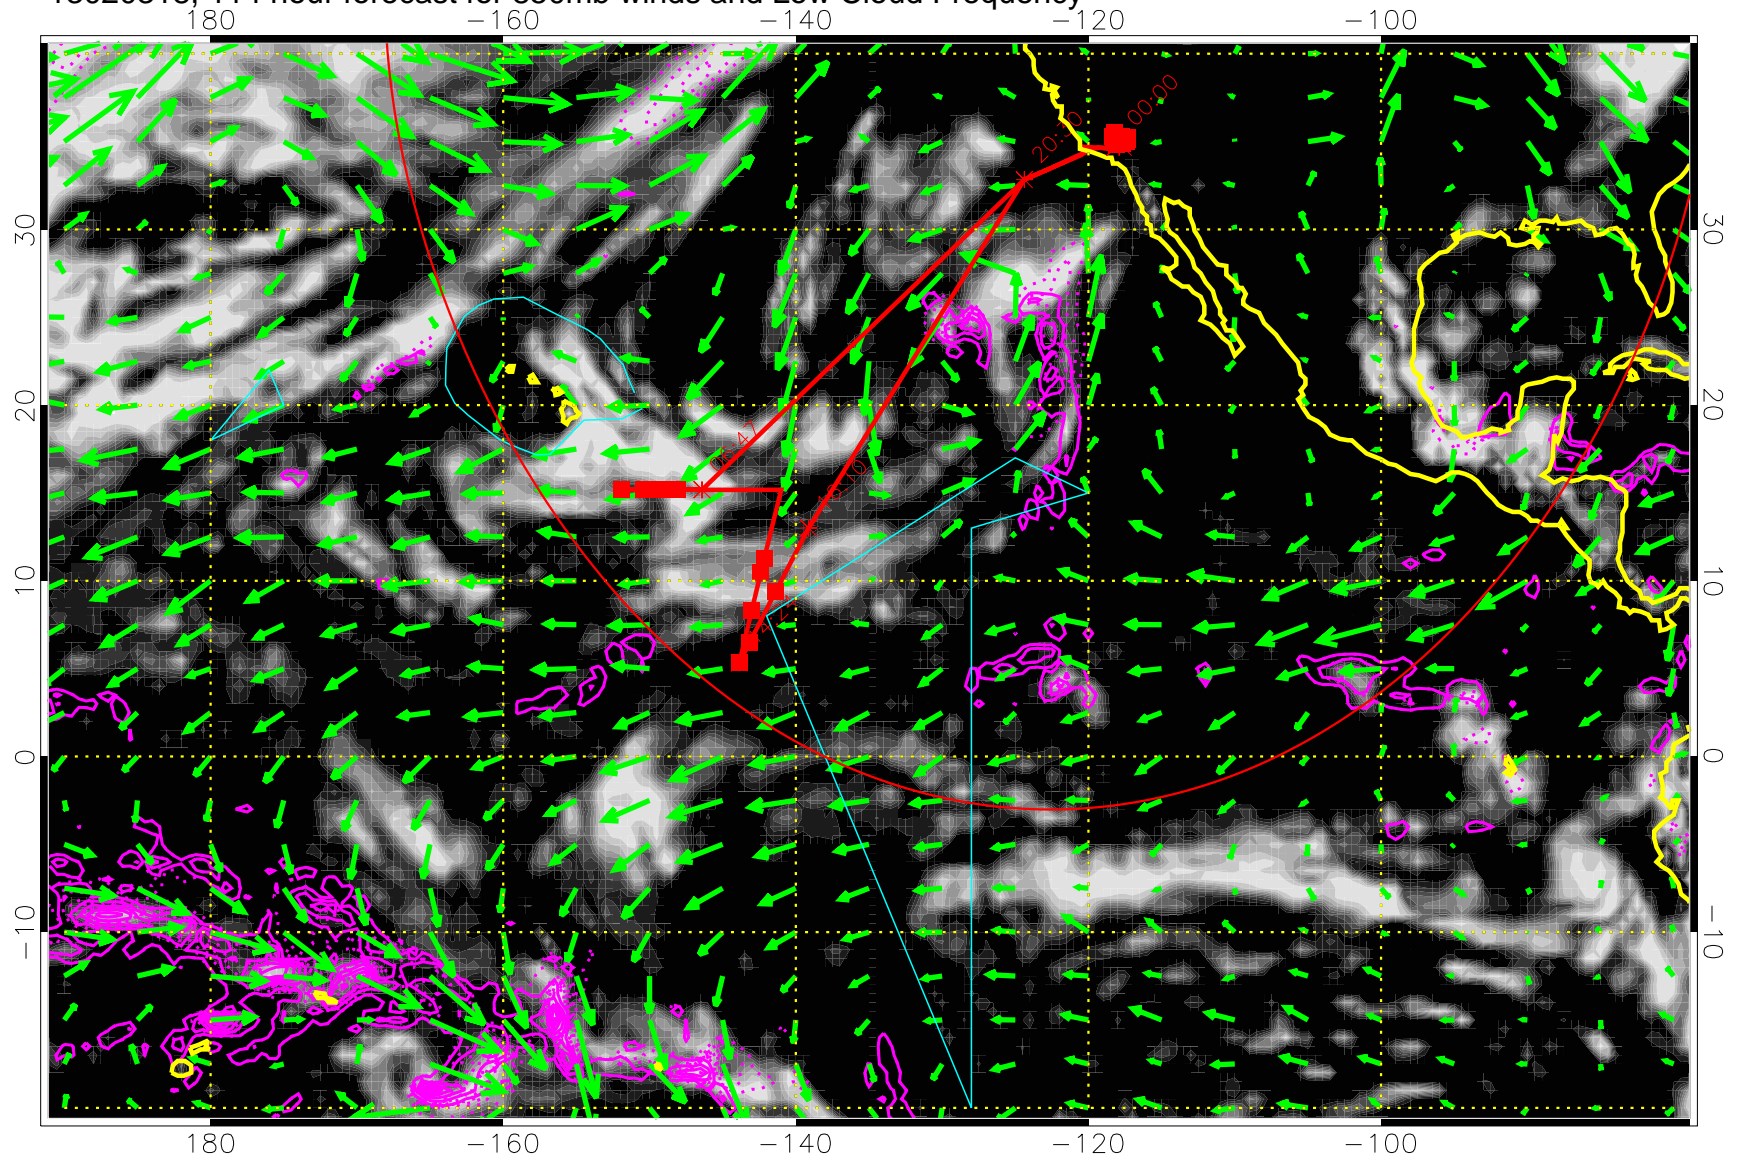

13020300, 96 hour forecast for 850mb winds and Low Cloud Frequency

Precip (tot dot, conv sol) past 6 hrs 6 kg/m2 contours, min 4

→ 30 m/s

Range ring of 4055 km -- 13 hours GH round trip

13020306, 102 hour forecast for 850mb winds and Low Cloud Frequency

Precip (tot dot, conv sol) past 6 hrs 6 kg/m2 contours, min 4

→ 30 m/s  
Range ring of 4055 km -- 13 hours GH round trip

13020312, 108 hour forecast for 850mb winds and Low Cloud Frequency

Precip (tot dot, conv sol) past 6 hrs 6 kg/m2 contours, min 4

→ 30 m/s  
Range ring of 4055 km -- 13 hours GH round trip

13020318, 114 hour forecast for 850mb winds and Low Cloud Frequency

Precip (tot dot, conv sol) past 6 hrs 6 kg/m2 contours, min 4

→ 30 m/s

Range ring of 4055 km -- 13 hours GH round trip

13020400, 120 hour forecast for 850mb winds and Low Cloud Frequency

Precip (tot dot, conv sol) past 6 hrs 6 kg/m2 contours, min 4

→ 30 m/s

Range ring of 4055 km -- 13 hours GH round trip