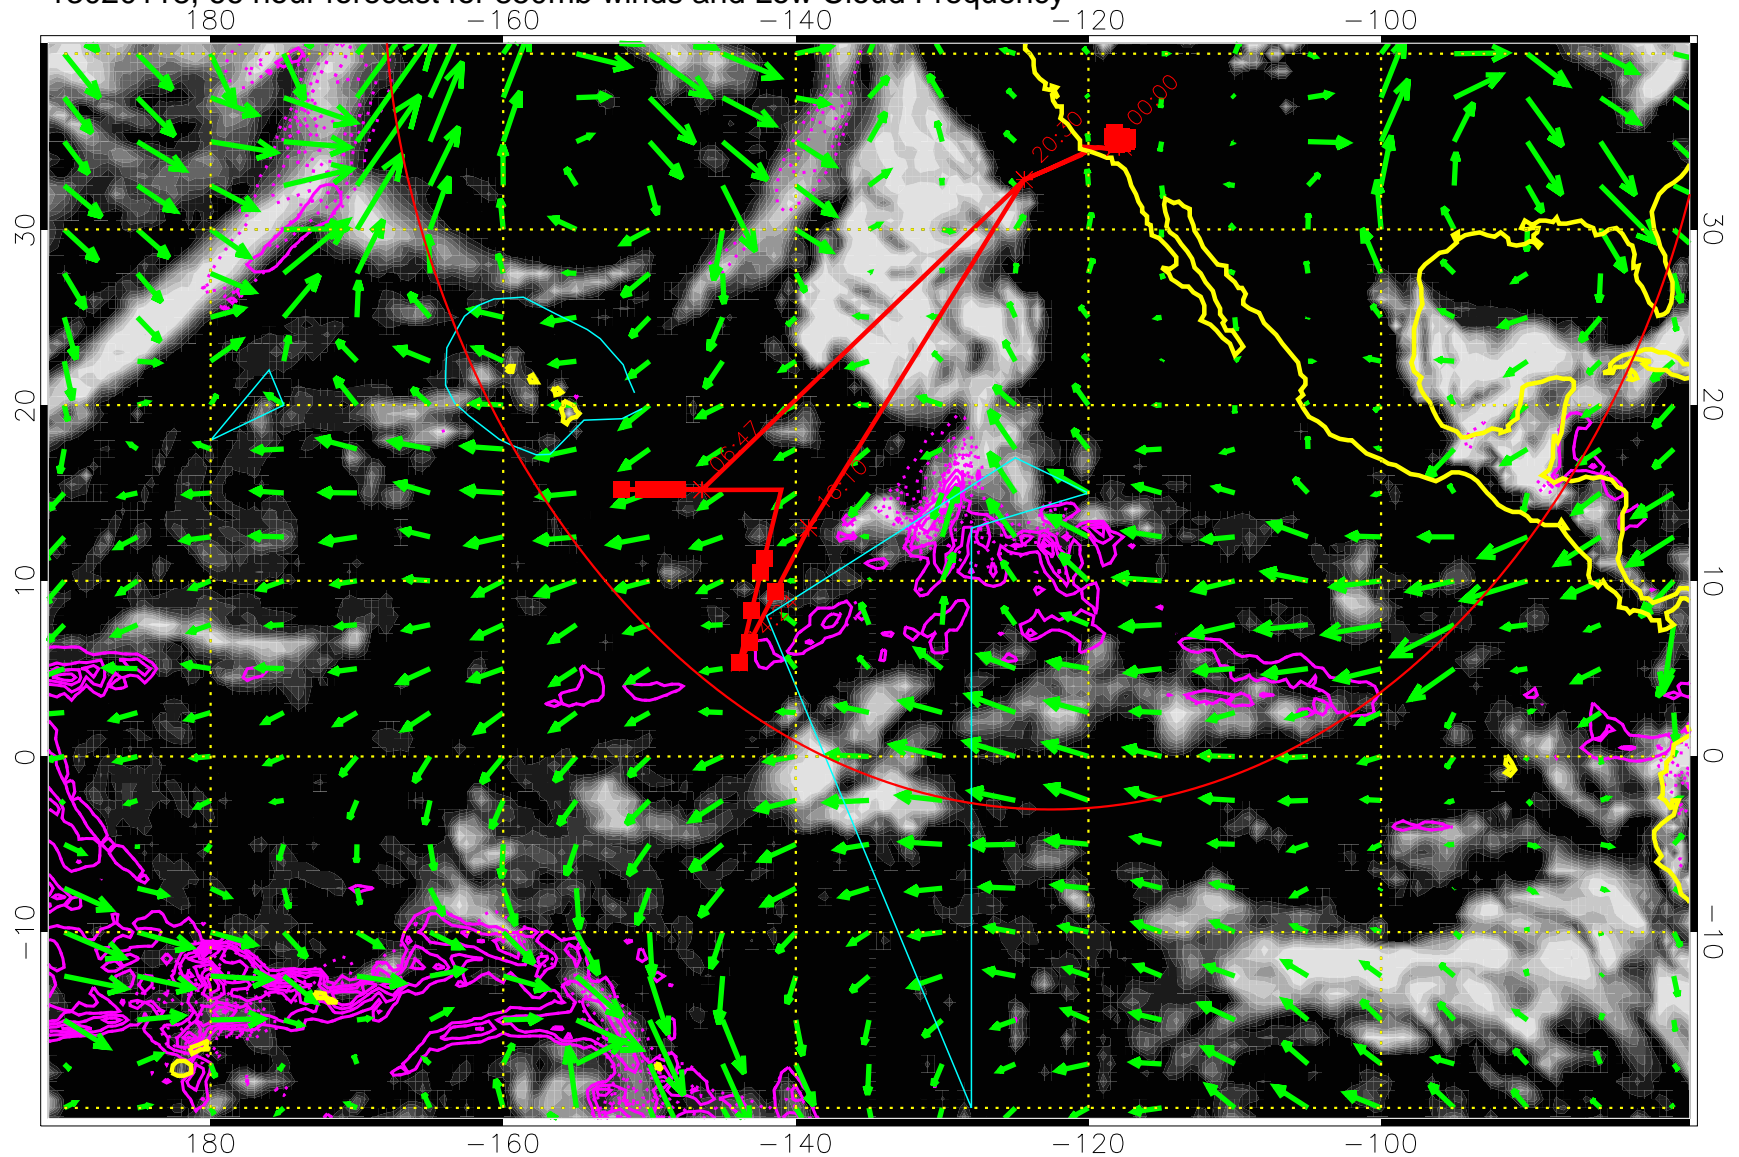

Precip (tot dot, conv sol) past 6 hrs 6 kg/m2 contours, min 4

→ 30 m/s  
Range ring of 4055 km -- 13 hours GH round trip

13020112, 60 hour forecast for 850mb winds and Low Cloud Frequency

Precip (tot dot, conv sol) past 6 hrs 6 kg/m2 contours, min 4

→ 30 m/s

Range ring of 4055 km -- 13 hours GH round trip

13020118, 66 hour forecast for 850mb winds and Low Cloud Frequency

Precip (tot dot, conv sol) past 6 hrs 6 kg/m2 contours, min 4

→ 30 m/s  
Range ring of 4055 km -- 13 hours GH round trip

13020200, 72 hour forecast for 850mb winds and Low Cloud Frequency

Precip (tot dot, conv sol) past 6 hrs 6 kg/m2 contours, min 4

→ 30 m/s

Range ring of 4055 km -- 13 hours GH round trip

13020206, 78 hour forecast for 850mb winds and Low Cloud Frequency