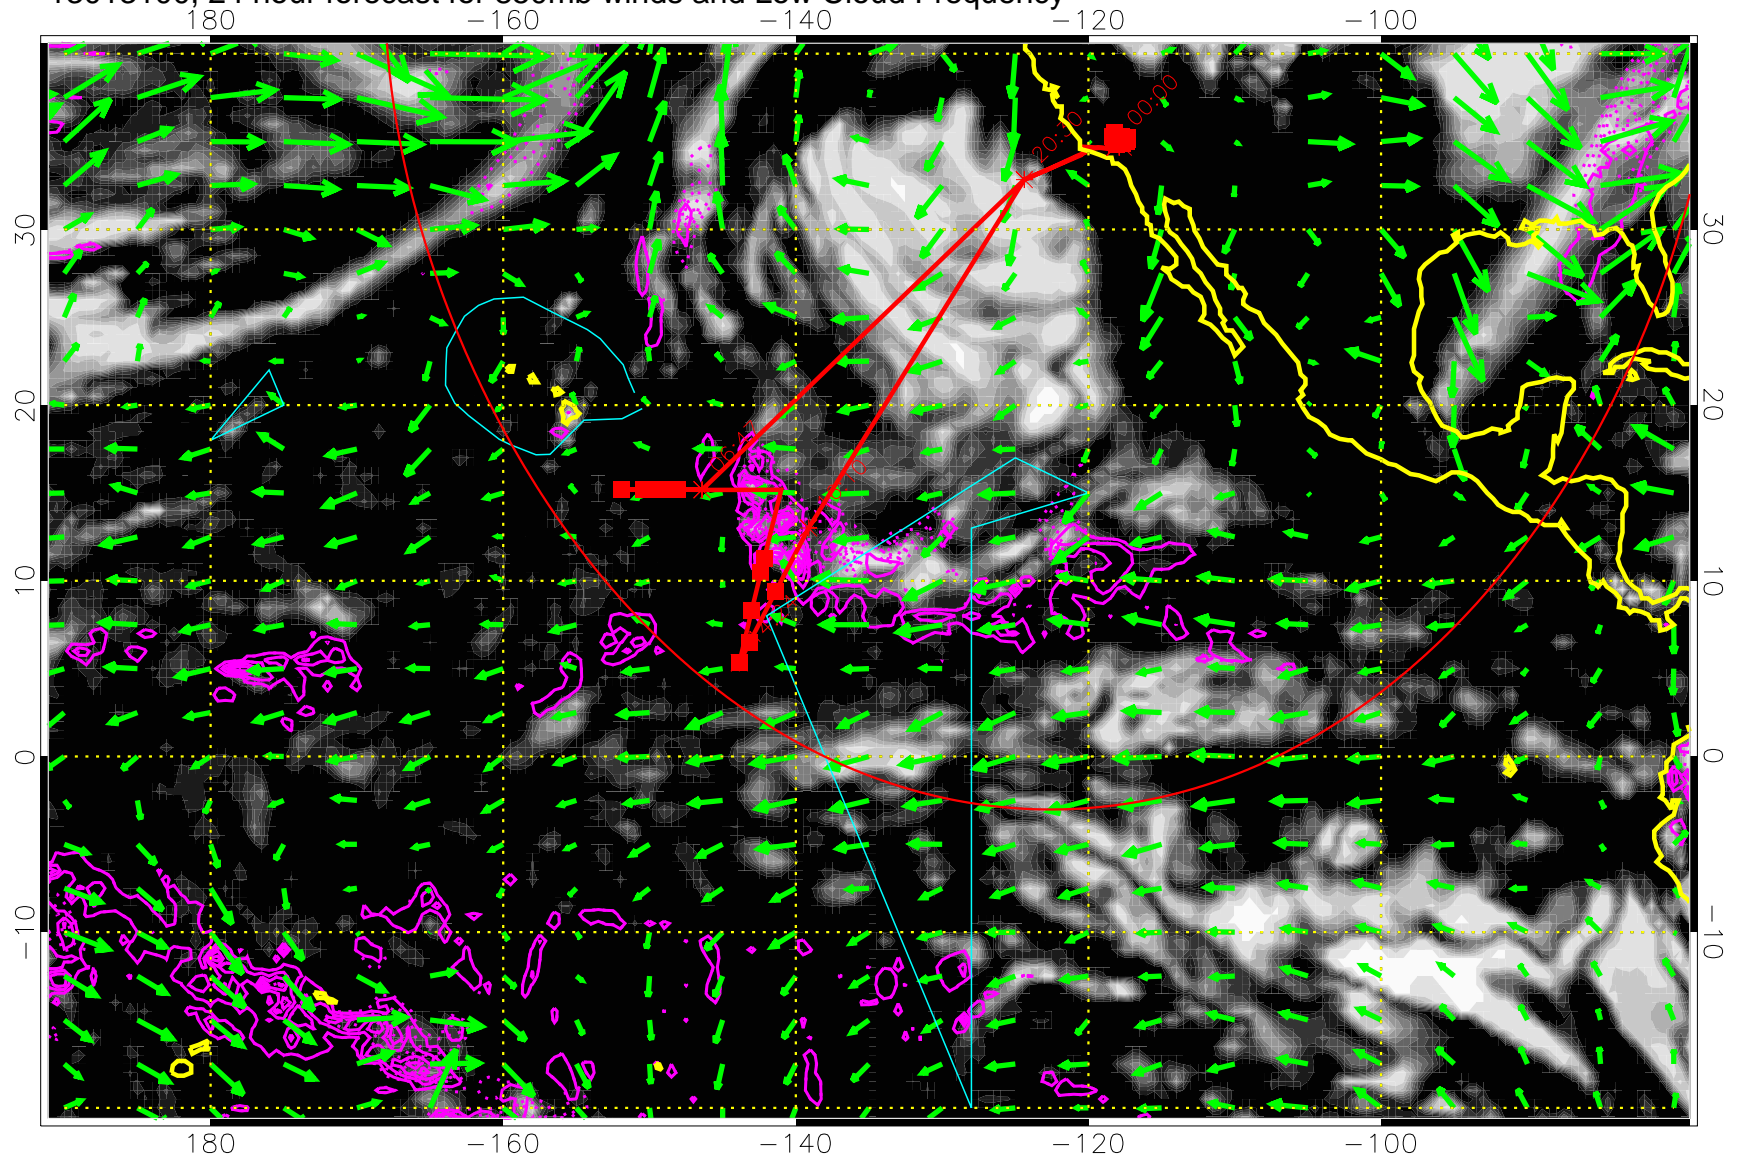

13013018, 18 hour forecast for 850mb winds and Low Cloud Frequency

0.0 0.2 0.4 0.6 0.8 1.0  
Low Cloud Frequency

Precip (tot dot, conv sol) past 6 hrs 6 kg/m2 contours, min 4

→ 30 m/s

Range ring of 4055 km -- 13 hours GH round trip

13013100, 24 hour forecast for 850mb winds and Low Cloud Frequency

Precip (tot dot, conv sol) past 6 hrs 6 kg/m2 contours, min 4

→ 30 m/s  
Range ring of 4055 km -- 13 hours GH round trip

13013106, 30 hour forecast for 850mb winds and Low Cloud Frequency

Precip (tot dot, conv sol) past 6 hrs 6 kg/m2 contours, min 4

→ 30 m/s

Range ring of 4055 km -- 13 hours GH round trip

13013112, 36 hour forecast for 850mb winds and Low Cloud Frequency

Precip (tot dot, conv sol) past 6 hrs 6 kg/m<sup>2</sup> contours, min 4