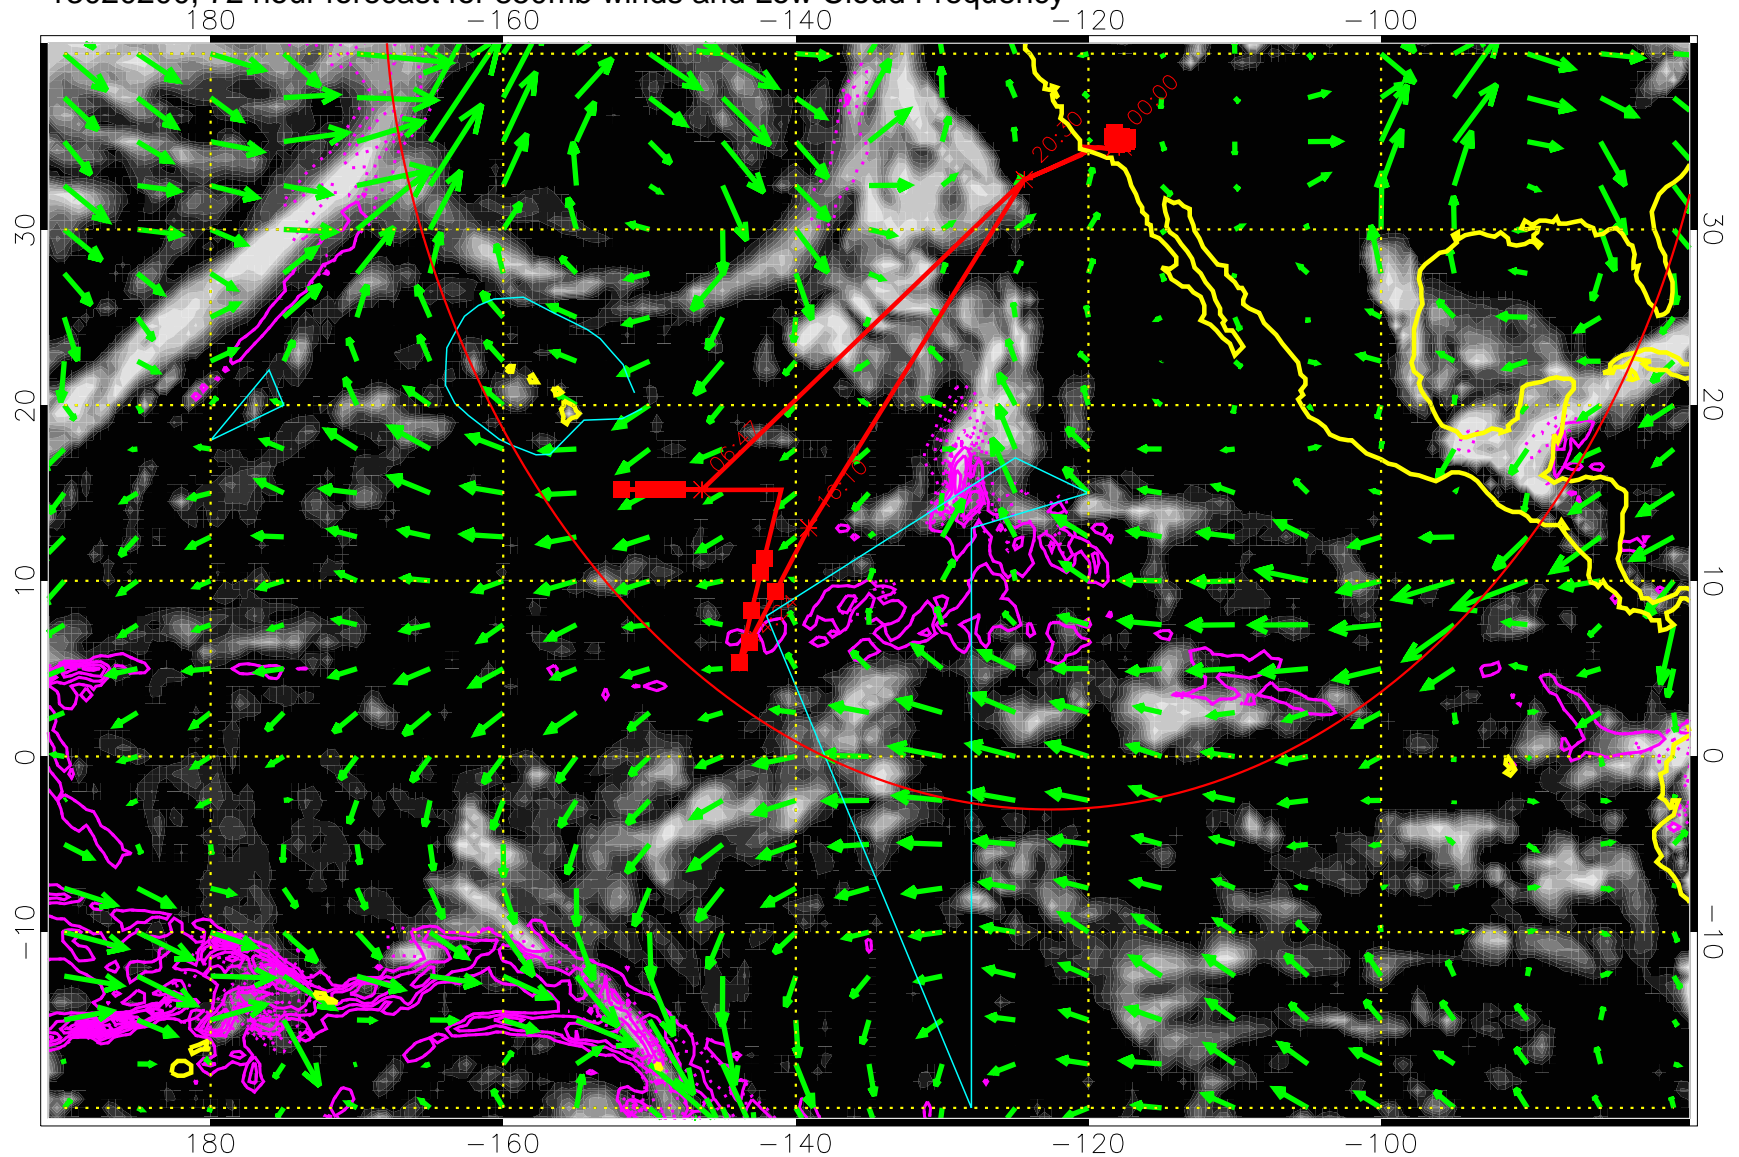

Precip (tot dot, conv sol) past 6 hrs 6 kg/m2 contours, min 4

→ 30 m/s  
Range ring of 4055 km -- 13 hours GH round trip

13020112, 60 hour forecast for 850mb winds and Low Cloud Frequency

Precip (tot dot, conv sol) past 6 hrs 6 kg/m2 contours, min 4

→ 30 m/s

Range ring of 4055 km -- 13 hours GH round trip

13020118, 66 hour forecast for 850mb winds and Low Cloud Frequency

Precip (tot dot, conv sol) past 6 hrs 6 kg/m2 contours, min 4

→ 30 m/s  
Range ring of 4055 km -- 13 hours GH round trip

13020200, 72 hour forecast for 850mb winds and Low Cloud Frequency

Precip (tot dot, conv sol) past 6 hrs 6 kg/m2 contours, min 4

→ 30 m/s

Range ring of 4055 km -- 13 hours GH round trip

13020206, 78 hour forecast for 850mb winds and Low Cloud Frequency

Precip (tot dot, conv sol) past 6 hrs 6 kg/m2 contours, min 4

→ 30 m/s

Range ring of 4055 km -- 13 hours GH round trip

13020212, 84 hour forecast for 850mb winds and Low Cloud Frequency

Precip (tot dot, conv sol) past 6 hrs 6 kg/m2 contours, min 4