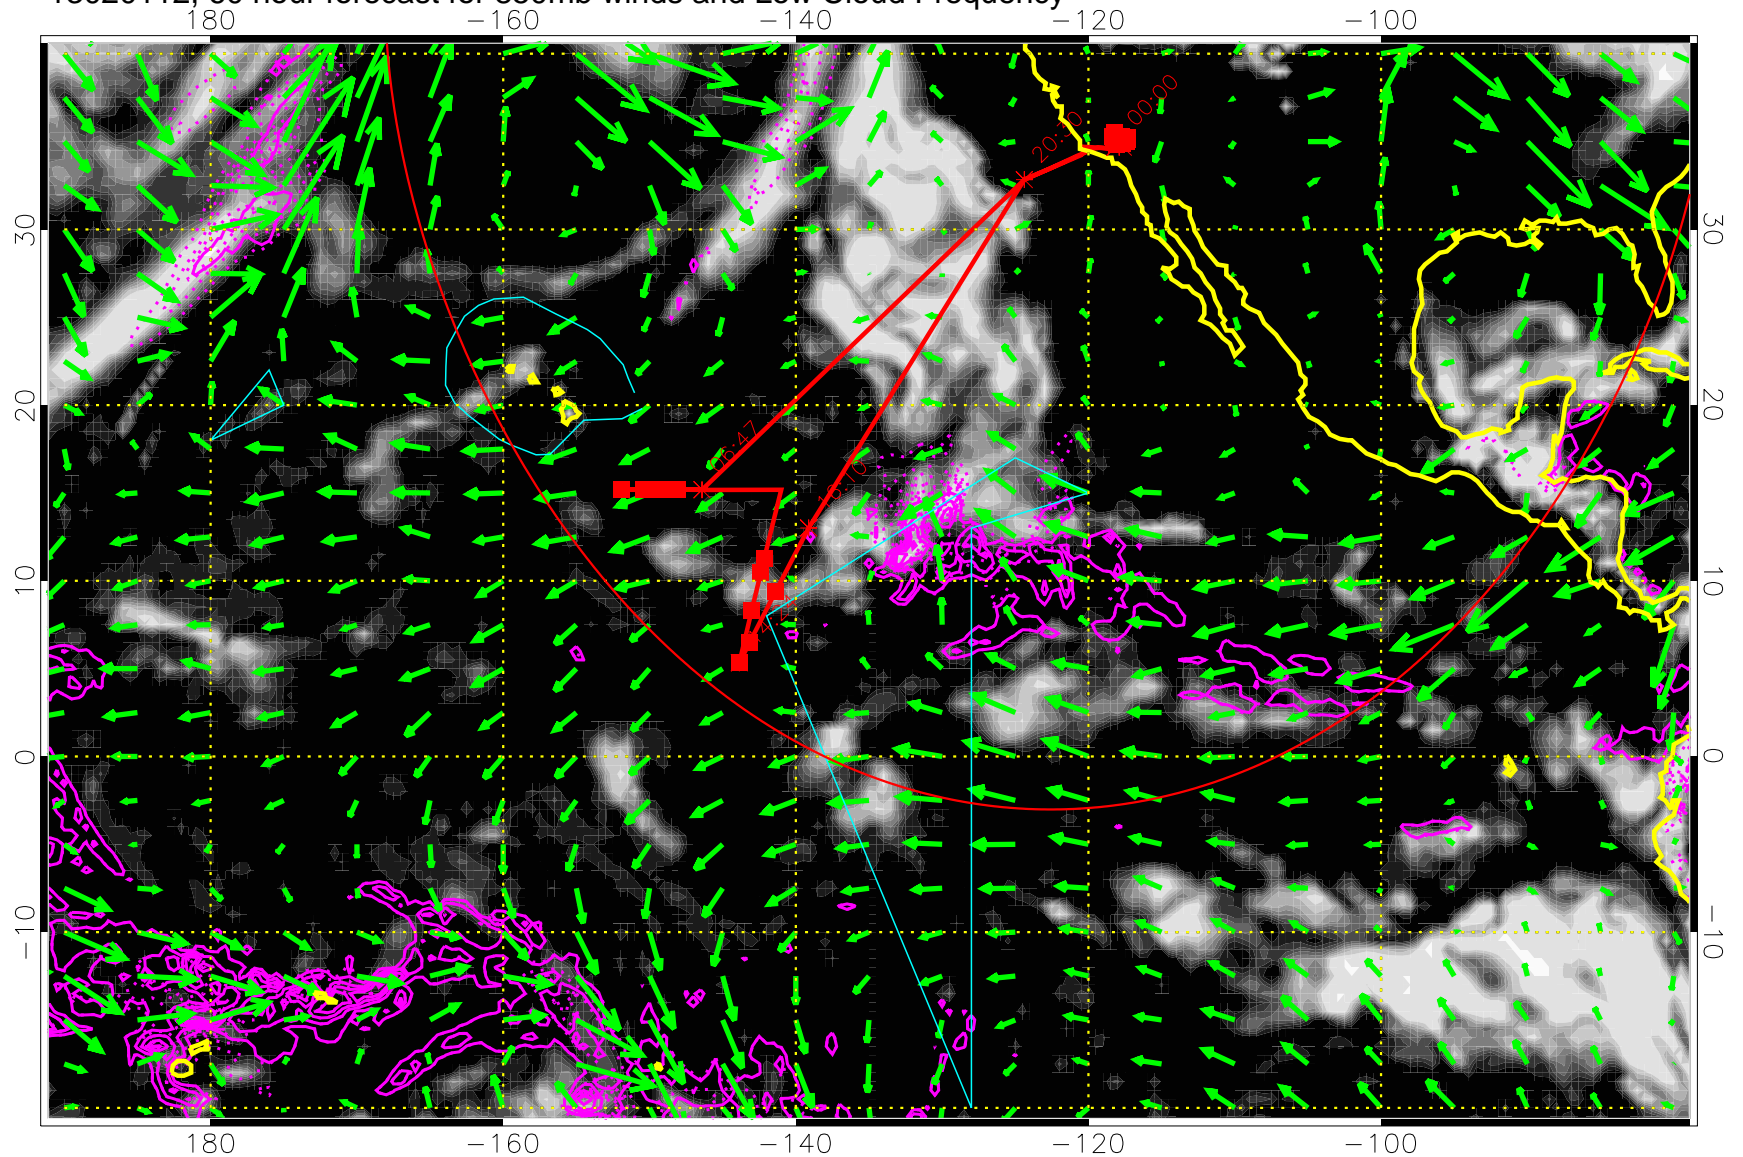

13020100, 48 hour forecast for 850mb winds and Low Cloud Frequency

Precip (tot dot, conv sol) past 6 hrs 6 kg/m<sup>2</sup> contours, min 4

→ 30 m/s  
Range ring of 4055 km -- 13 hours GH round trip

13020106, 54 hour forecast for 850mb winds and Low Cloud Frequency

Precip (tot dot, conv sol) past 6 hrs 6 kg/m2 contours, min 4

→ 30 m/s  
Range ring of 4055 km -- 13 hours GH round trip

13020112, 60 hour forecast for 850mb winds and Low Cloud Frequency

Precip (tot dot, conv sol) past 6 hrs 6 kg/m2 contours, min 4