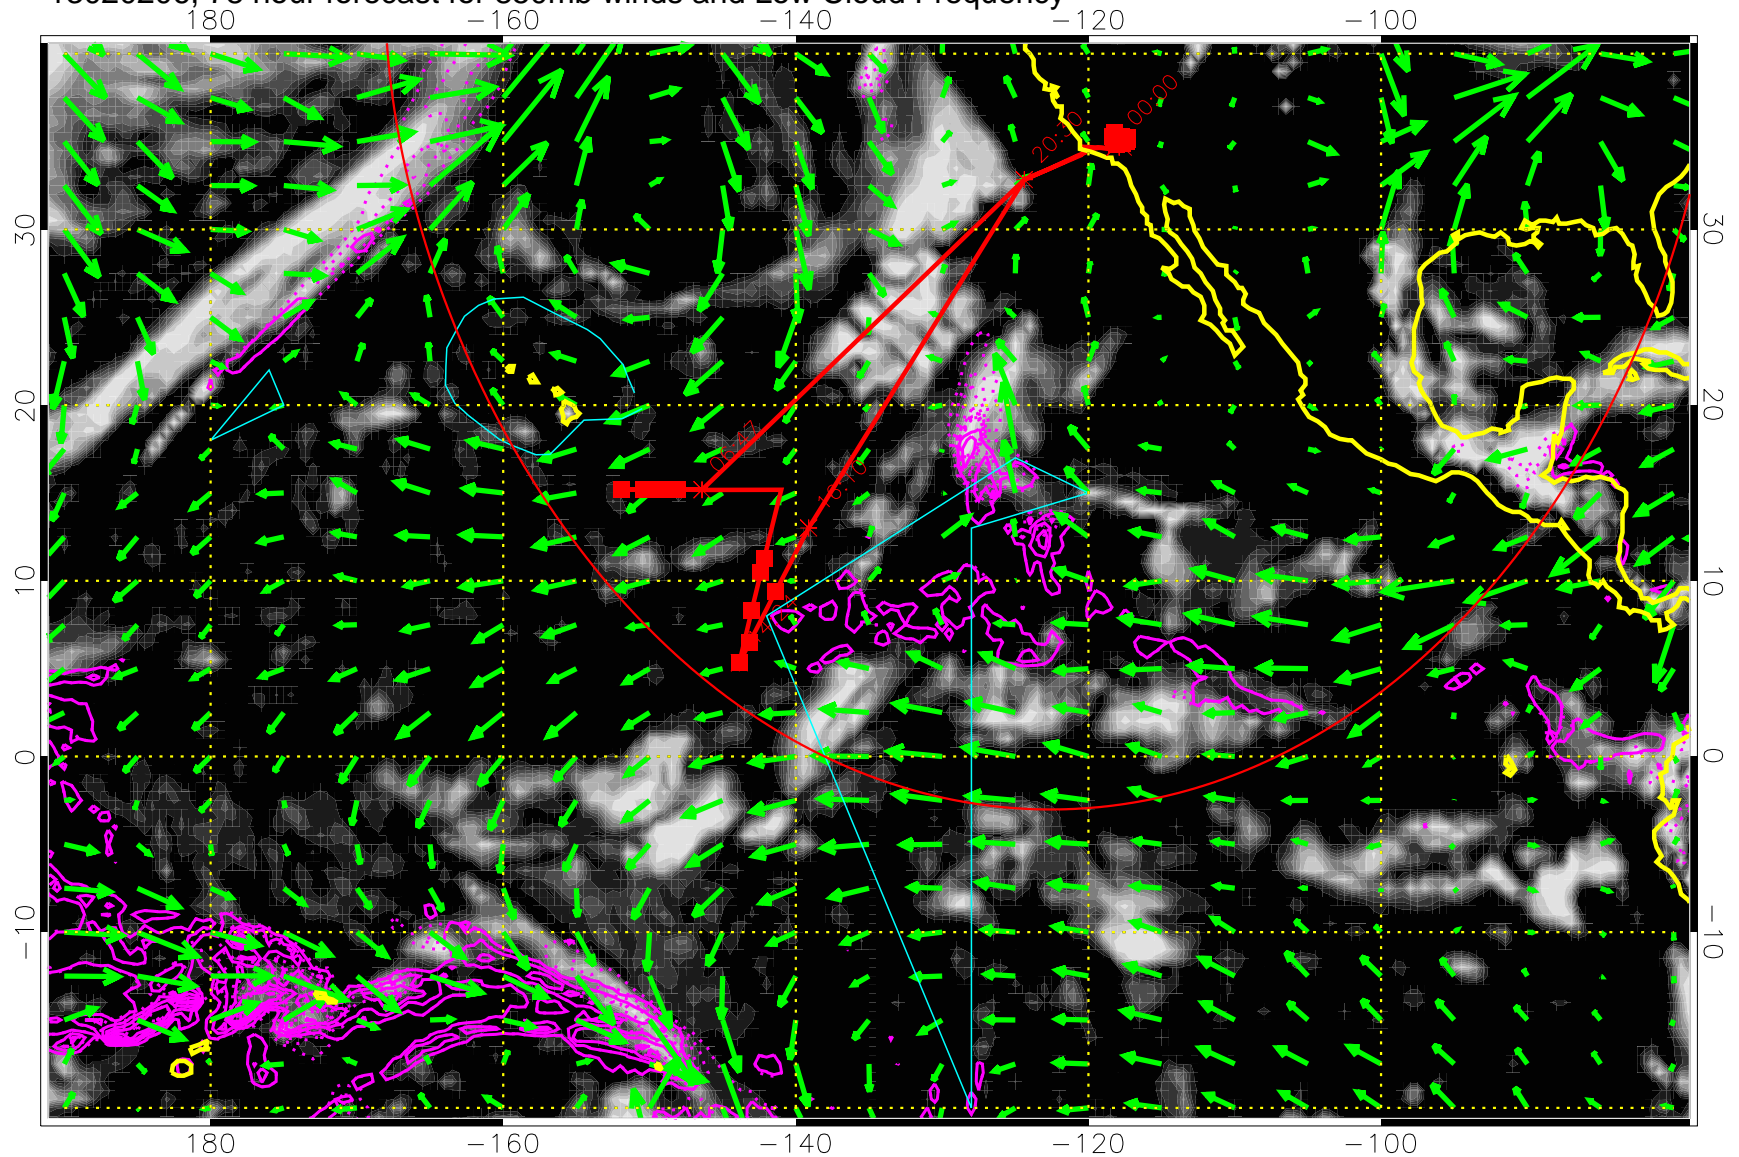

13020200, 72 hour forecast for 850mb winds and Low Cloud Frequency

Precip (tot dot, conv sol) past 6 hrs 6 kg/m2 contours, min 4

→ 30 m/s

Range ring of 4055 km -- 13 hours GH round trip

13020206, 78 hour forecast for 850mb winds and Low Cloud Frequency

Precip (tot dot, conv sol) past 6 hrs 6 kg/m2 contours, min 4

→ 30 m/s

Range ring of 4055 km -- 13 hours GH round trip

13020212, 84 hour forecast for 850mb winds and Low Cloud Frequency

Precip (tot dot, conv sol) past 6 hrs 6 kg/m2 contours, min 4

→ 30 m/s

Range ring of 4055 km -- 13 hours GH round trip

13020218, 90 hour forecast for 850mb winds and Low Cloud Frequency

Precip (tot dot, conv sol) past 6 hrs 6 kg/m2 contours, min 4

→ 30 m/s  
Range ring of 4055 km -- 13 hours GH round trip