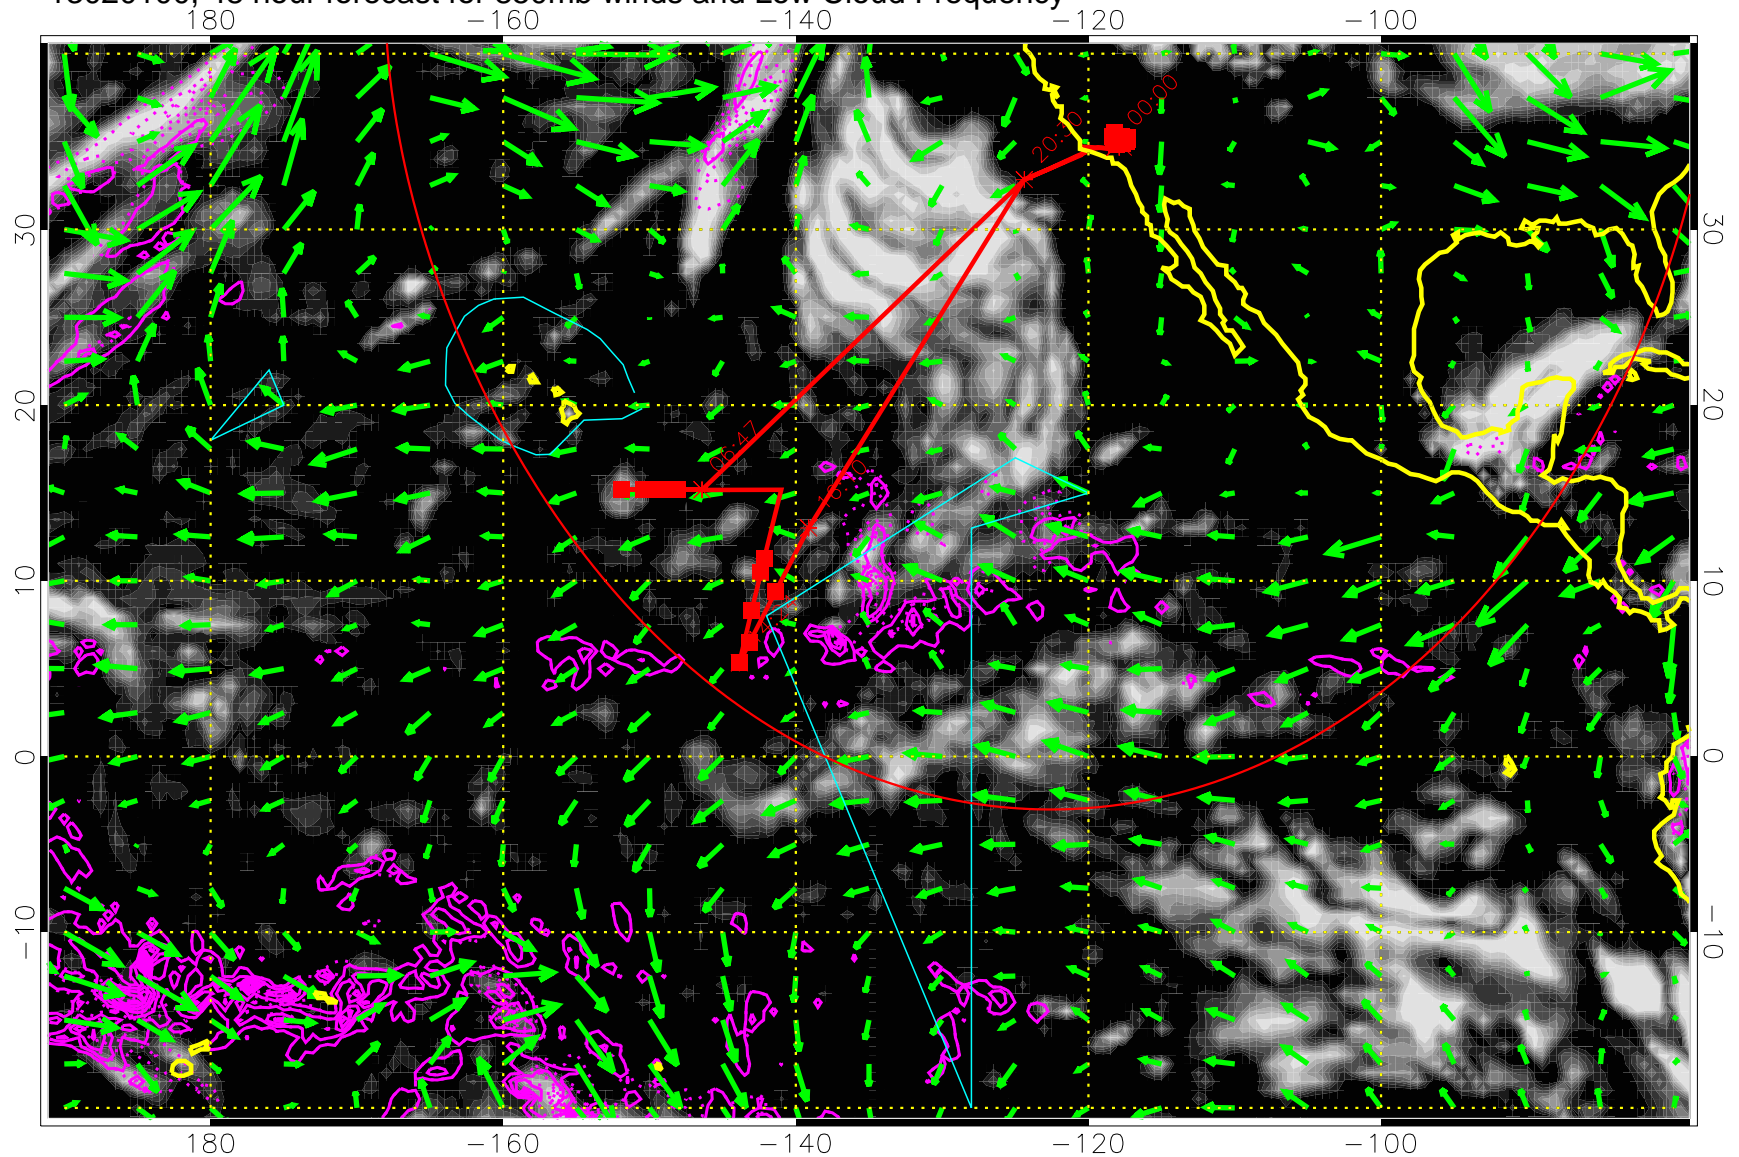

Precip (tot dot, conv sol) past 6 hrs 6 kg/m2 contours, min 4

→ 30 m/s

Range ring of 4055 km -- 13 hours GH round trip

13013112, 36 hour forecast for 850mb winds and Low Cloud Frequency

Precip (tot dot, conv sol) past 6 hrs 6 kg/m<sup>2</sup> contours, min 4

→ 30 m/s  
Range ring of 4055 km -- 13 hours GH round trip

13013118, 42 hour forecast for 850mb winds and Low Cloud Frequency

Precip (tot dot, conv sol) past 6 hrs 6 kg/m2 contours, min 4

→ 30 m/s  
Range ring of 4055 km -- 13 hours GH round trip

13020100, 48 hour forecast for 850mb winds and Low Cloud Frequency

Precip (tot dot, conv sol) past 6 hrs 6 kg/m<sup>2</sup> contours, min 4

→ 30 m/s  
Range ring of 4055 km -- 13 hours GH round trip

13020106, 54 hour forecast for 850mb winds and Low Cloud Frequency

Precip (tot dot, conv sol) past 6 hrs 6 kg/m2 contours, min 4

→ 30 m/s  
Range ring of 4055 km -- 13 hours GH round trip

13020112, 60 hour forecast for 850mb winds and Low Cloud Frequency

Precip (tot dot, conv sol) past 6 hrs 6 kg/m2 contours, min 4