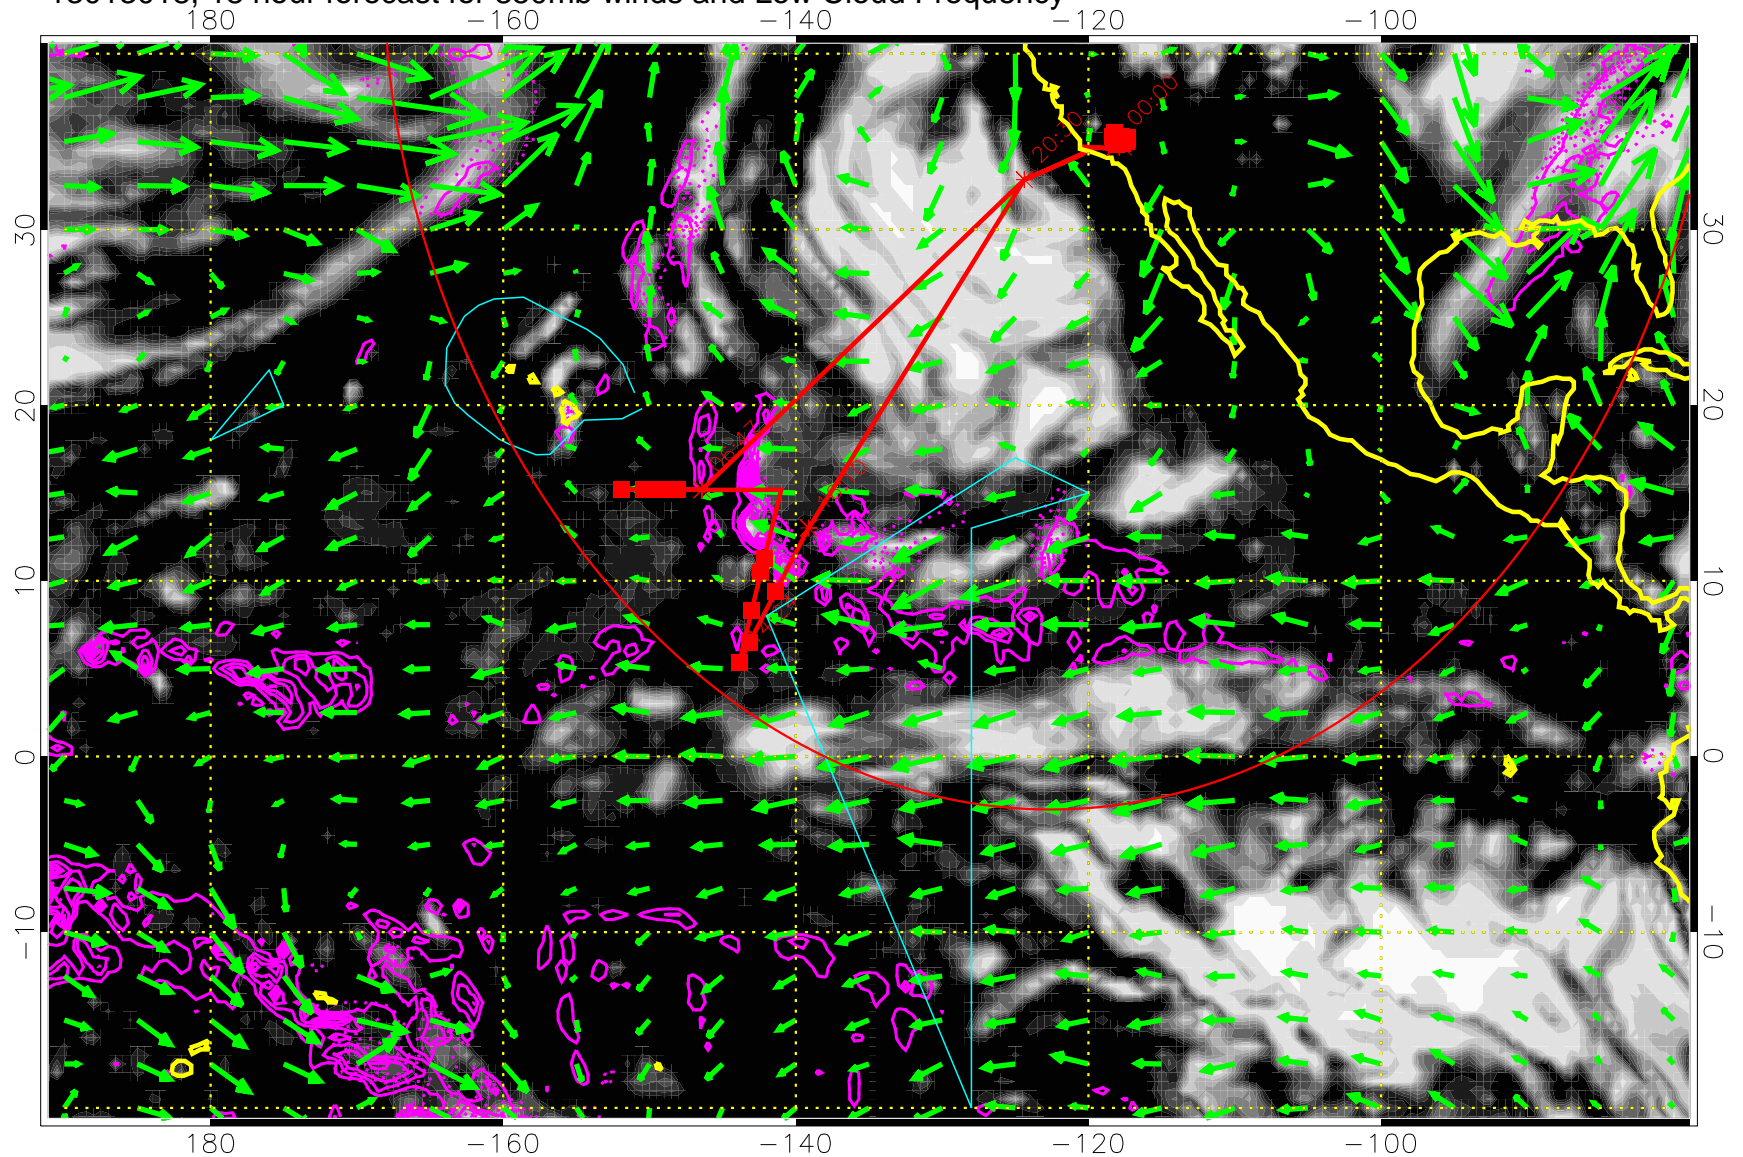

13013012, 12 hour forecast for 850mb winds and Low Cloud Frequency

Low Cloud Frequency

Precip (tot dot, conv sol) past 6 hrs 6 kg/m2 contours, min 4

→ 30 m/s

Range ring of 4055 km -- 13 hours GH round trip

13013018, 18 hour forecast for 850mb winds and Low Cloud Frequency

0.0 0.2 0.4 0.6 0.8 1.0  
Low Cloud Frequency

Precip (tot dot, conv sol) past 6 hrs 6 kg/m2 contours, min 4

→ 30 m/s

Range ring of 4055 km -- 13 hours GH round trip