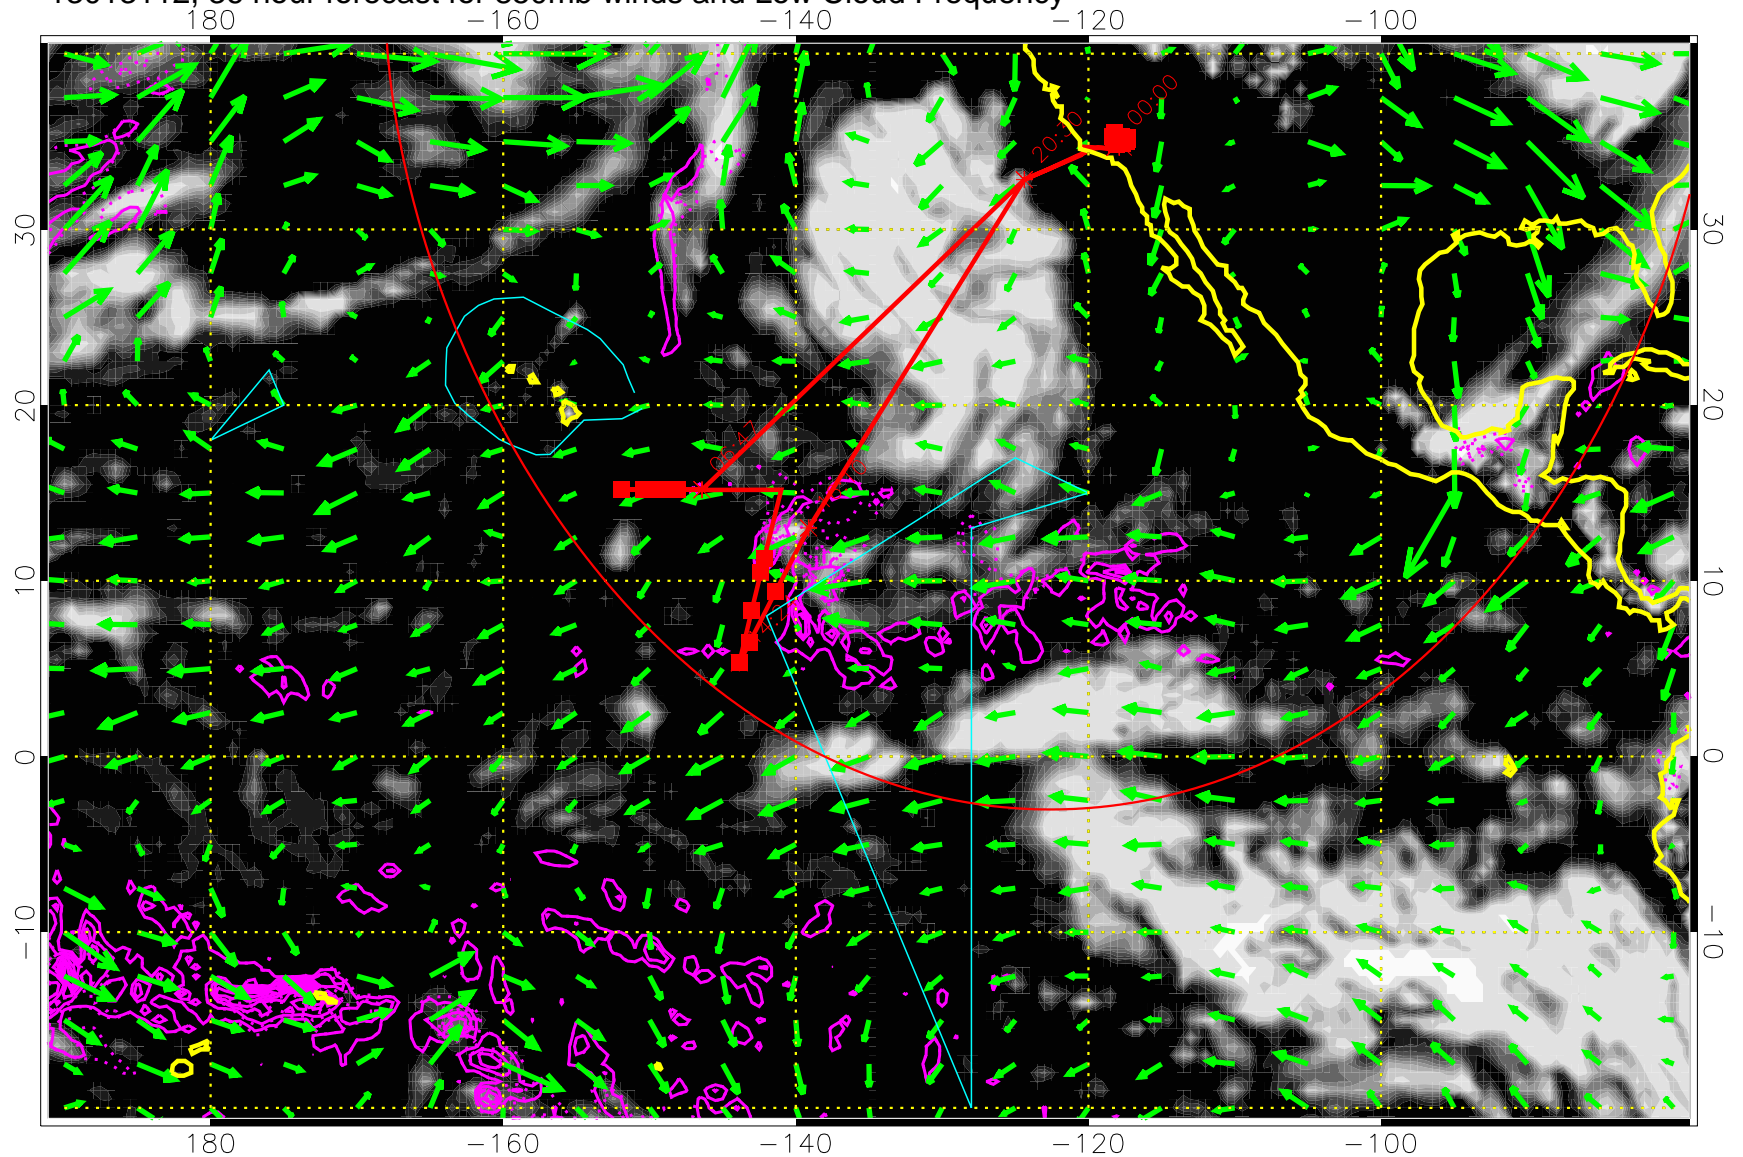

13013100, 24 hour forecast for 850mb winds and Low Cloud Frequency

Precip (tot dot, conv sol) past 6 hrs 6 kg/m2 contours, min 4

→ 30 m/s  
Range ring of 4055 km -- 13 hours GH round trip

13013106, 30 hour forecast for 850mb winds and Low Cloud Frequency

Precip (tot dot, conv sol) past 6 hrs 6 kg/m2 contours, min 4

→ 30 m/s

Range ring of 4055 km -- 13 hours GH round trip

13013112, 36 hour forecast for 850mb winds and Low Cloud Frequency

Precip (tot dot, conv sol) past 6 hrs 6 kg/m<sup>2</sup> contours, min 4

→ 30 m/s  
Range ring of 4055 km -- 13 hours GH round trip

13013118, 42 hour forecast for 850mb winds and Low Cloud Frequency

Precip (tot dot, conv sol) past 6 hrs 6 kg/m2 contours, min 4

→ 30 m/s  
Range ring of 4055 km -- 13 hours GH round trip