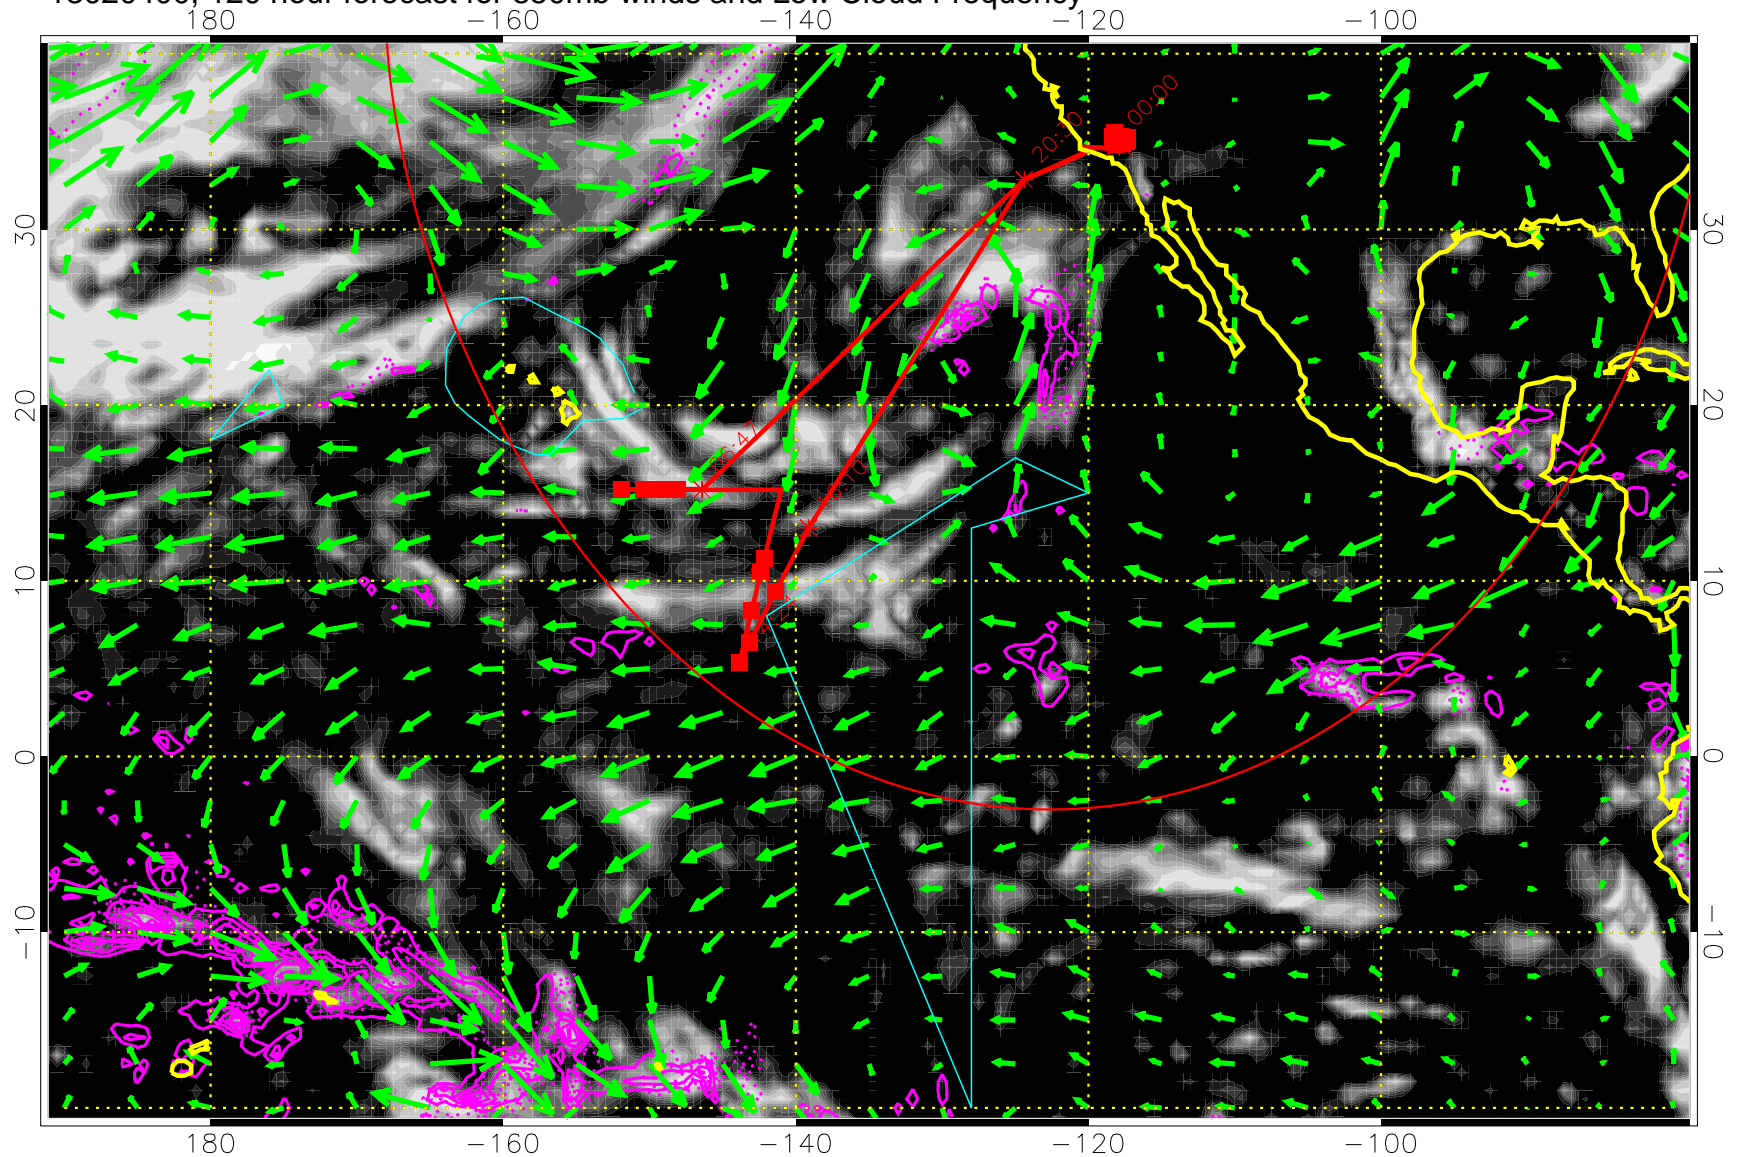

Precip (tot dot, conv sol) past 6 hrs 6 kg/m2 contours, min 4

→ 30 m/s  
Range ring of 4055 km -- 13 hours GH round trip

13020312, 108 hour forecast for 850mb winds and Low Cloud Frequency

Precip (tot dot, conv sol) past 6 hrs 6 kg/m2 contours, min 4

→ 30 m/s  
Range ring of 4055 km -- 13 hours GH round trip

13020318, 114 hour forecast for 850mb winds and Low Cloud Frequency

Precip (tot dot, conv sol) past 6 hrs 6 kg/m2 contours, min 4

→ 30 m/s

Range ring of 4055 km -- 13 hours GH round trip

13020400, 120 hour forecast for 850mb winds and Low Cloud Frequency

Precip (tot dot, conv sol) past 6 hrs 6 kg/m2 contours, min 4

→ 30 m/s

Range ring of 4055 km -- 13 hours GH round trip