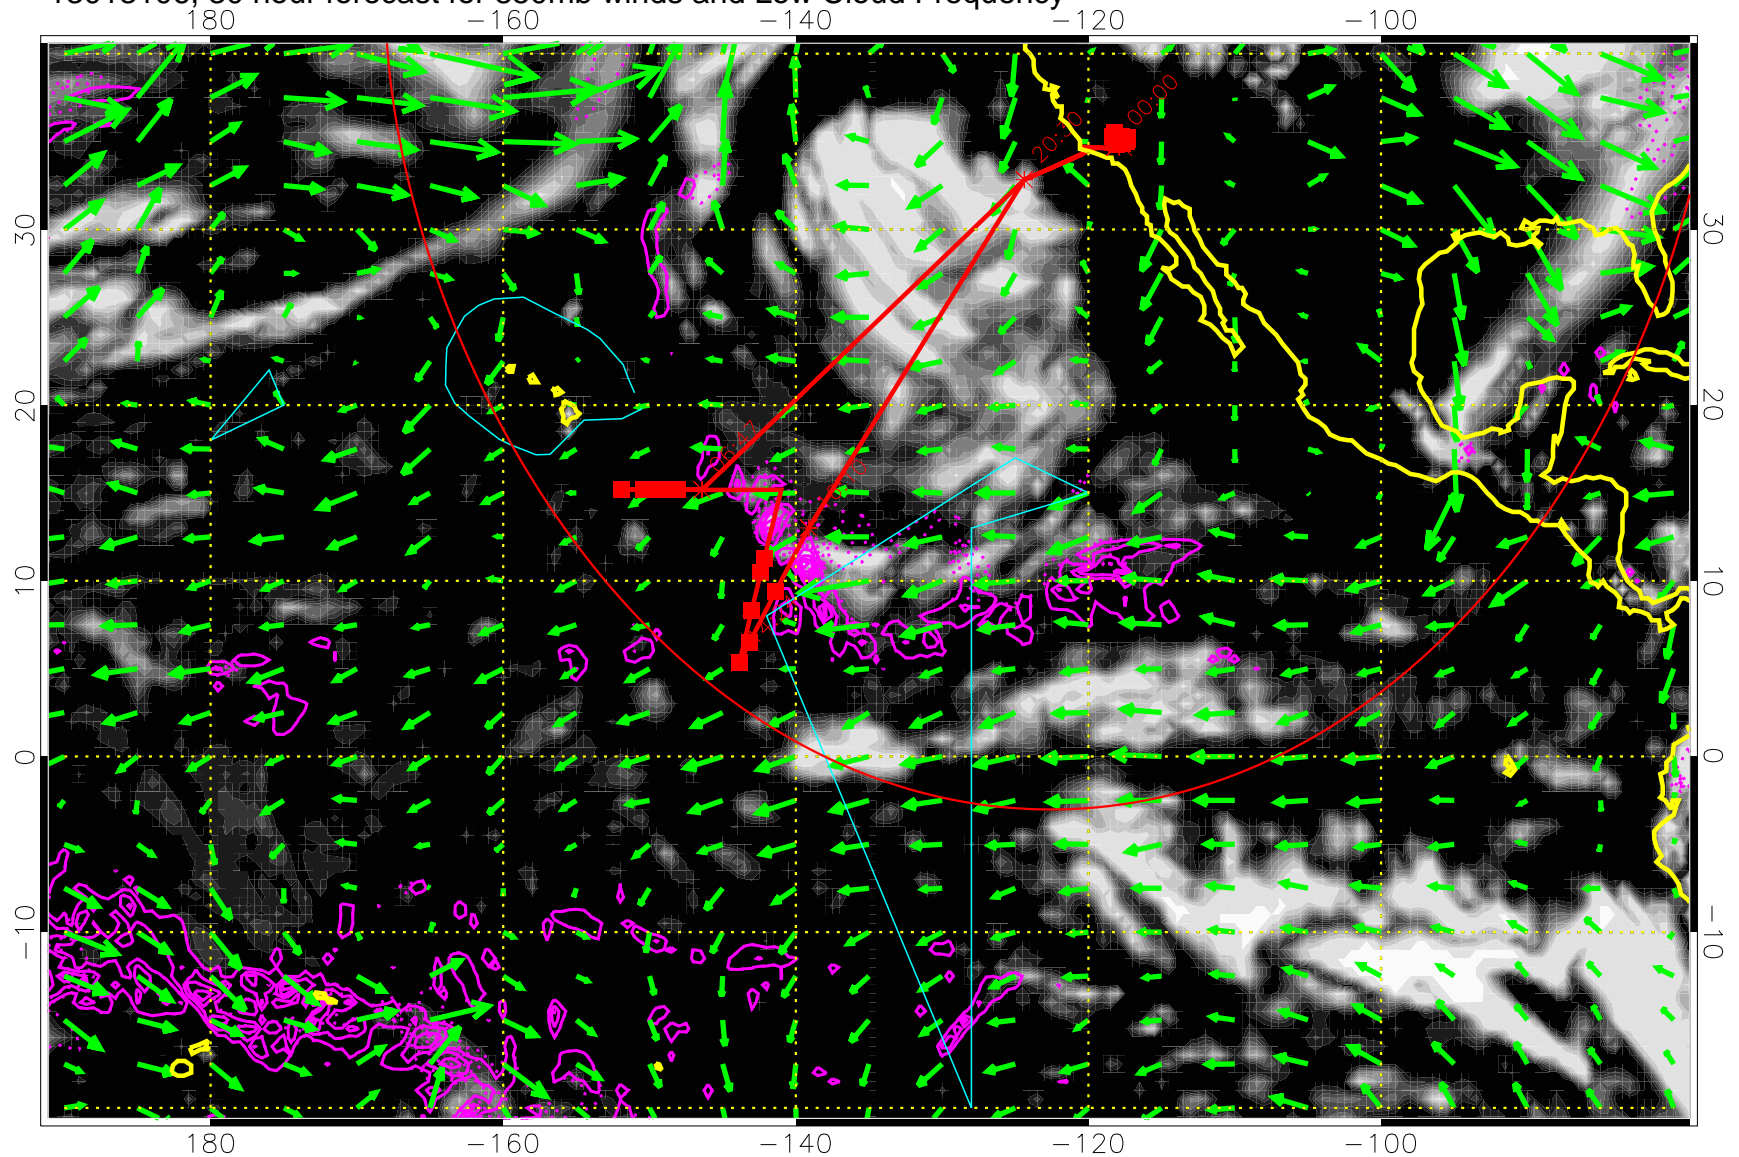

13013018, 18 hour forecast for 850mb winds and Low Cloud Frequency

0.0 0.2 0.4 0.6 0.8 1.0  
Low Cloud Frequency

Precip (tot dot, conv sol) past 6 hrs 6 kg/m2 contours, min 4

→ 30 m/s

Range ring of 4055 km -- 13 hours GH round trip

13013100, 24 hour forecast for 850mb winds and Low Cloud Frequency

Precip (tot dot, conv sol) past 6 hrs 6 kg/m2 contours, min 4

→ 30 m/s  
Range ring of 4055 km -- 13 hours GH round trip

13013106, 30 hour forecast for 850mb winds and Low Cloud Frequency

Precip (tot dot, conv sol) past 6 hrs 6 kg/m2 contours, min 4

→ 30 m/s

Range ring of 4055 km -- 13 hours GH round trip

13013112, 36 hour forecast for 850mb winds and Low Cloud Frequency

Precip (tot dot, conv sol) past 6 hrs 6 kg/m<sup>2</sup> contours, min 4