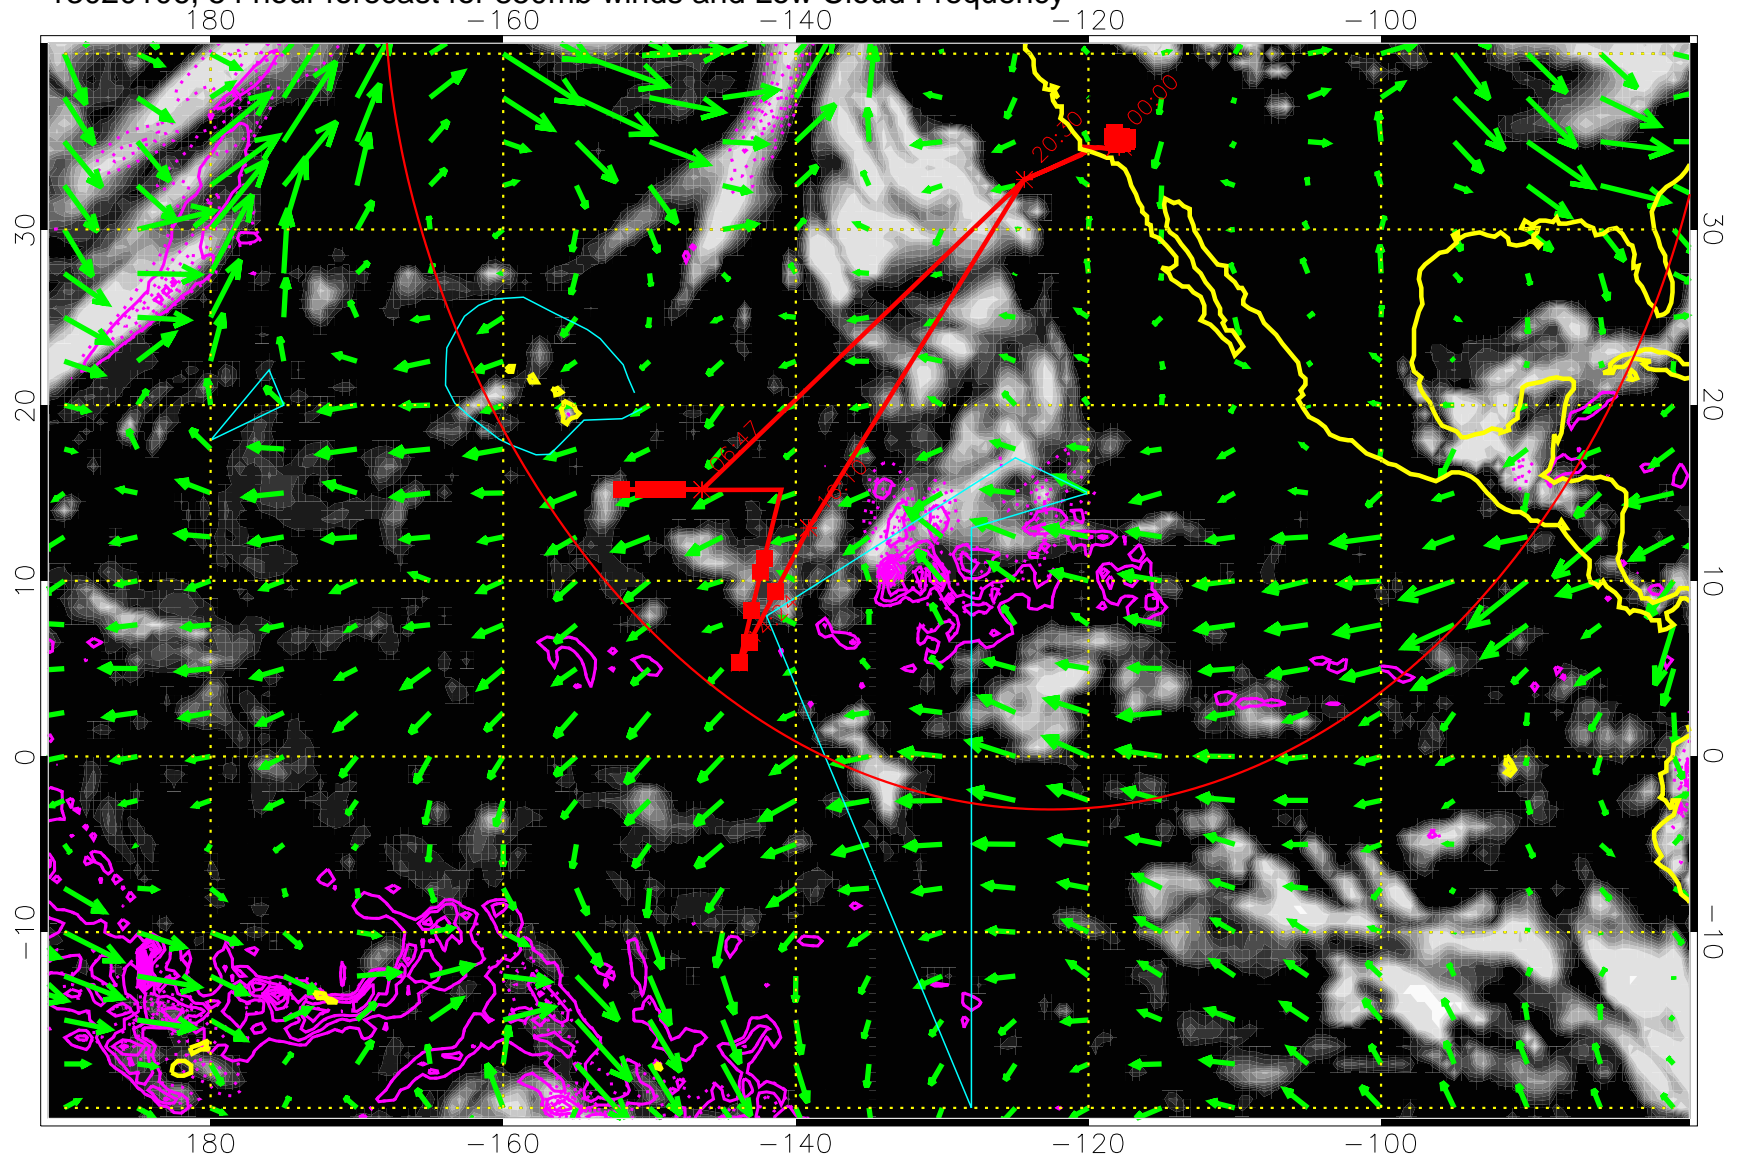

→ 30 m/s  
Range ring of 4055 km -- 13 hours GH round trip

13013118, 42 hour forecast for 850mb winds and Low Cloud Frequency

Precip (tot dot, conv sol) past 6 hrs 6 kg/m2 contours, min 4

→ 30 m/s  
Range ring of 4055 km -- 13 hours GH round trip

Precip (tot dot, conv sol) past 6 hrs 6 kg/m2 contours, min 4

→ 30 m/s  
Range ring of 4055 km -- 13 hours GH round trip

13020112, 60 hour forecast for 850mb winds and Low Cloud Frequency

Precip (tot dot, conv sol) past 6 hrs 6 kg/m2 contours, min 4