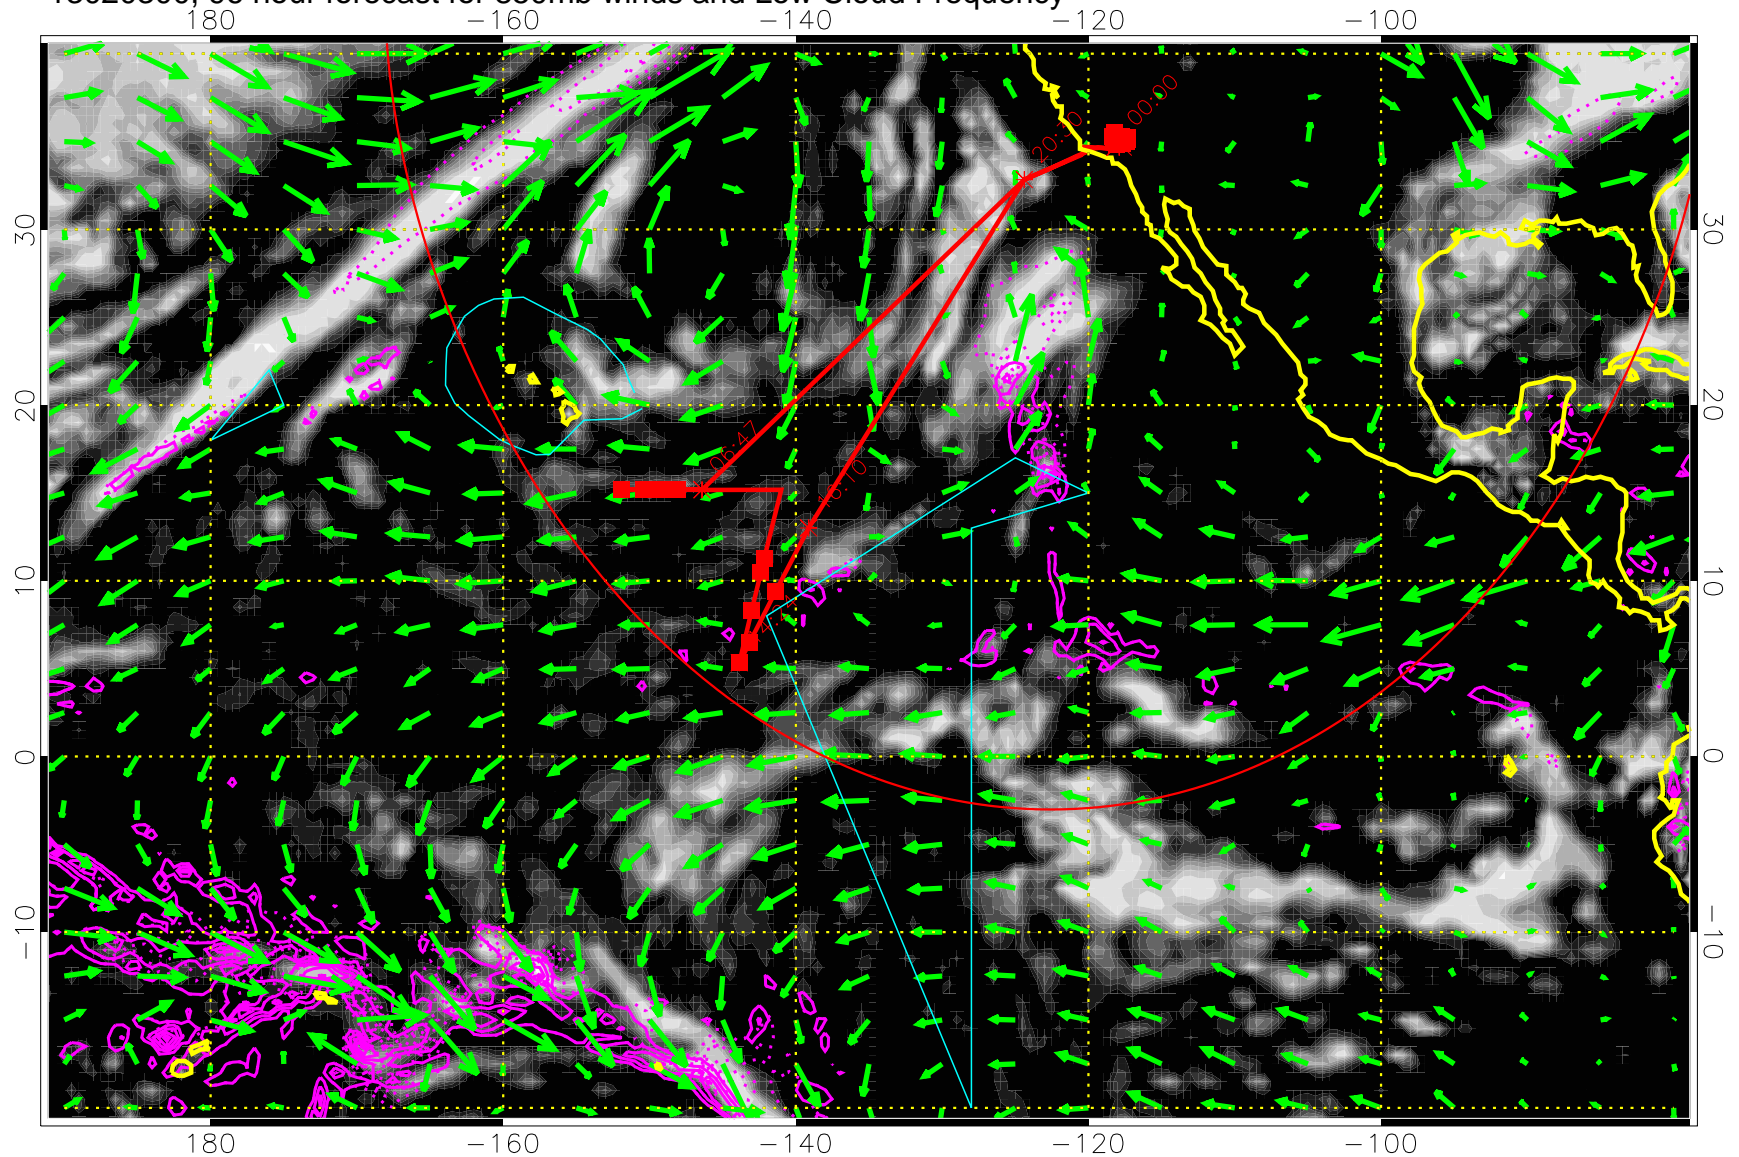

Precip (tot dot, conv sol) past 6 hrs 6 kg/m2 contours, min 4

→ 30 m/s

Range ring of 4055 km -- 13 hours GH round trip

13020212, 84 hour forecast for 850mb winds and Low Cloud Frequency

Precip (tot dot, conv sol) past 6 hrs 6 kg/m2 contours, min 4

→ 30 m/s

Range ring of 4055 km -- 13 hours GH round trip

13020218, 90 hour forecast for 850mb winds and Low Cloud Frequency

Precip (tot dot, conv sol) past 6 hrs 6 kg/m2 contours, min 4

→ 30 m/s  
Range ring of 4055 km -- 13 hours GH round trip

13020300, 96 hour forecast for 850mb winds and Low Cloud Frequency

Precip (tot dot, conv sol) past 6 hrs 6 kg/m2 contours, min 4

→ 30 m/s

Range ring of 4055 km -- 13 hours GH round trip

13020306, 102 hour forecast for 850mb winds and Low Cloud Frequency

Precip (tot dot, conv sol) past 6 hrs 6 kg/m2 contours, min 4

→ 30 m/s  
Range ring of 4055 km -- 13 hours GH round trip

13020312, 108 hour forecast for 850mb winds and Low Cloud Frequency

Precip (tot dot, conv sol) past 6 hrs 6 kg/m2 contours, min 4