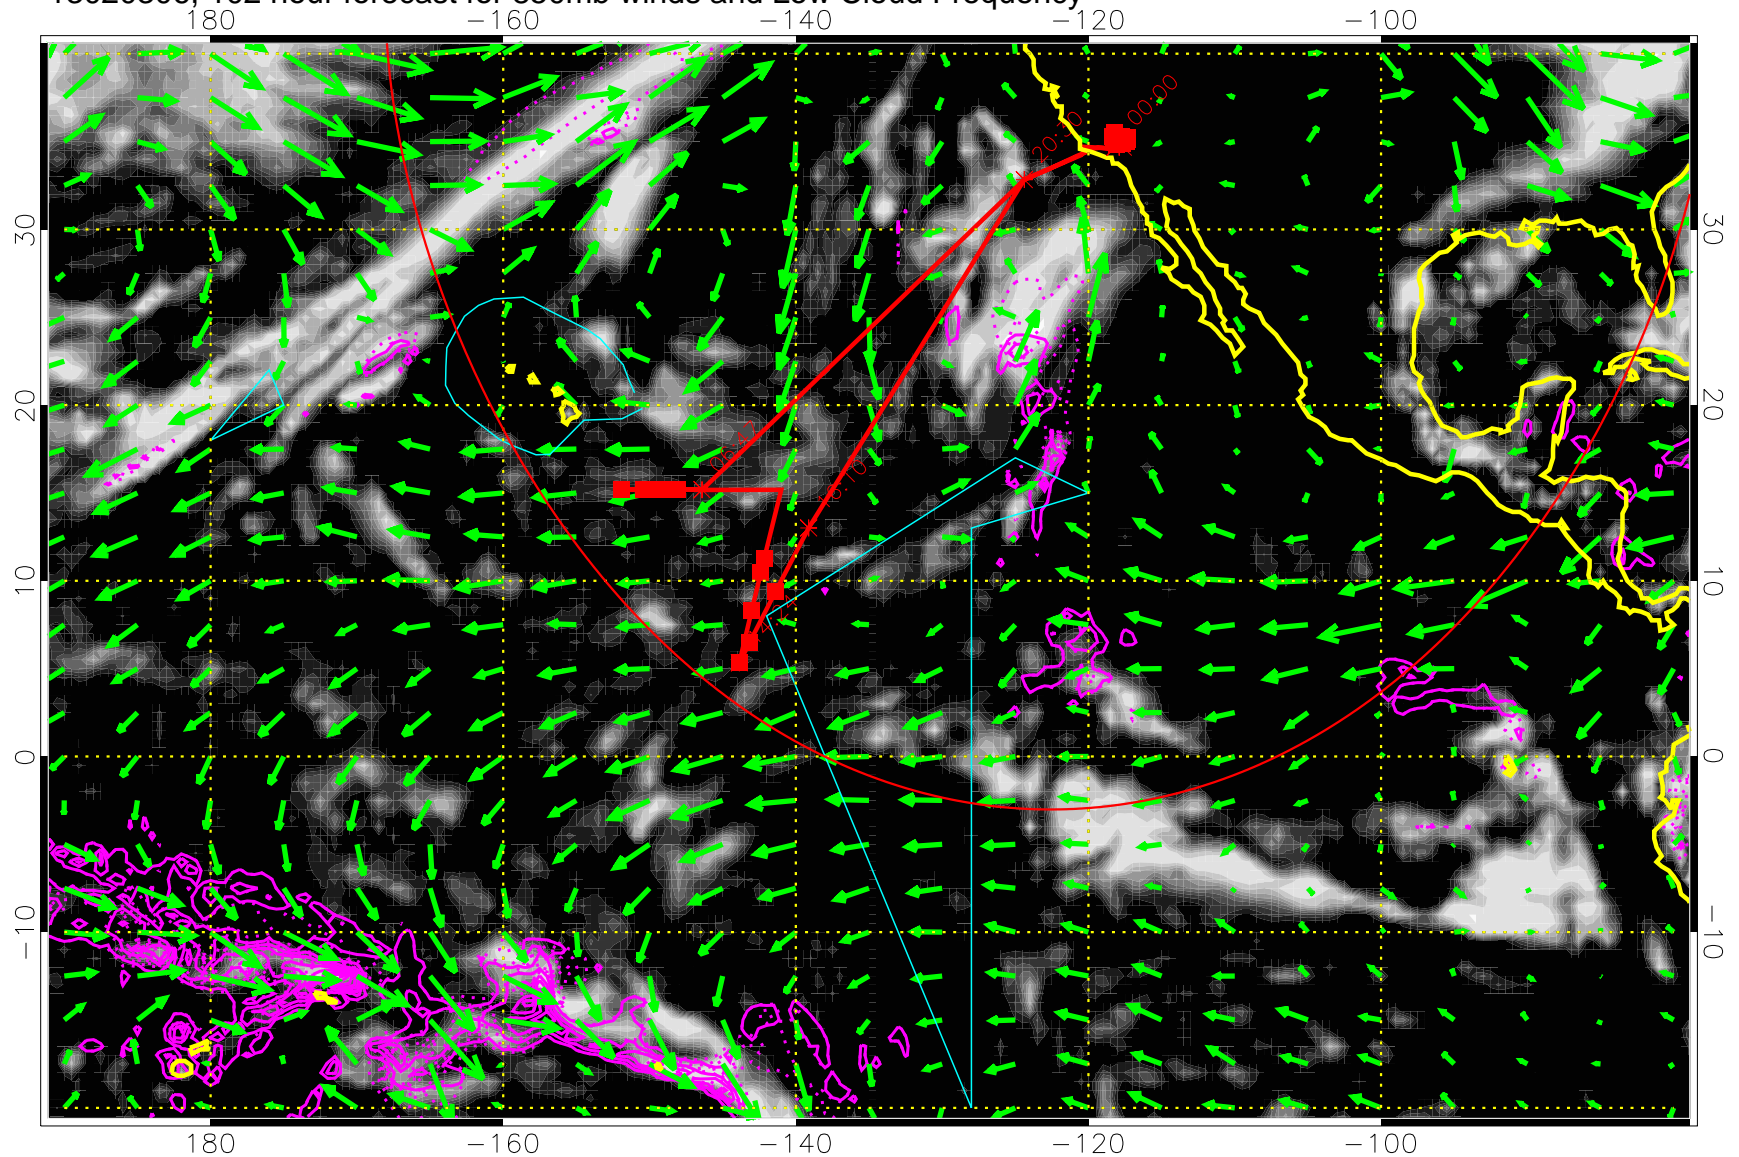

→ 30 m/s

Range ring of 4055 km -- 13 hours GH round trip

13020218, 90 hour forecast for 850mb winds and Low Cloud Frequency

Precip (tot dot, conv sol) past 6 hrs 6 kg/m2 contours, min 4

→ 30 m/s  
Range ring of 4055 km -- 13 hours GH round trip

13020300, 96 hour forecast for 850mb winds and Low Cloud Frequency

Precip (tot dot, conv sol) past 6 hrs 6 kg/m2 contours, min 4

→ 30 m/s

Range ring of 4055 km -- 13 hours GH round trip

13020306, 102 hour forecast for 850mb winds and Low Cloud Frequency

Precip (tot dot, conv sol) past 6 hrs 6 kg/m2 contours, min 4

→ 30 m/s  
Range ring of 4055 km -- 13 hours GH round trip

13020312, 108 hour forecast for 850mb winds and Low Cloud Frequency

Precip (tot dot, conv sol) past 6 hrs 6 kg/m2 contours, min 4