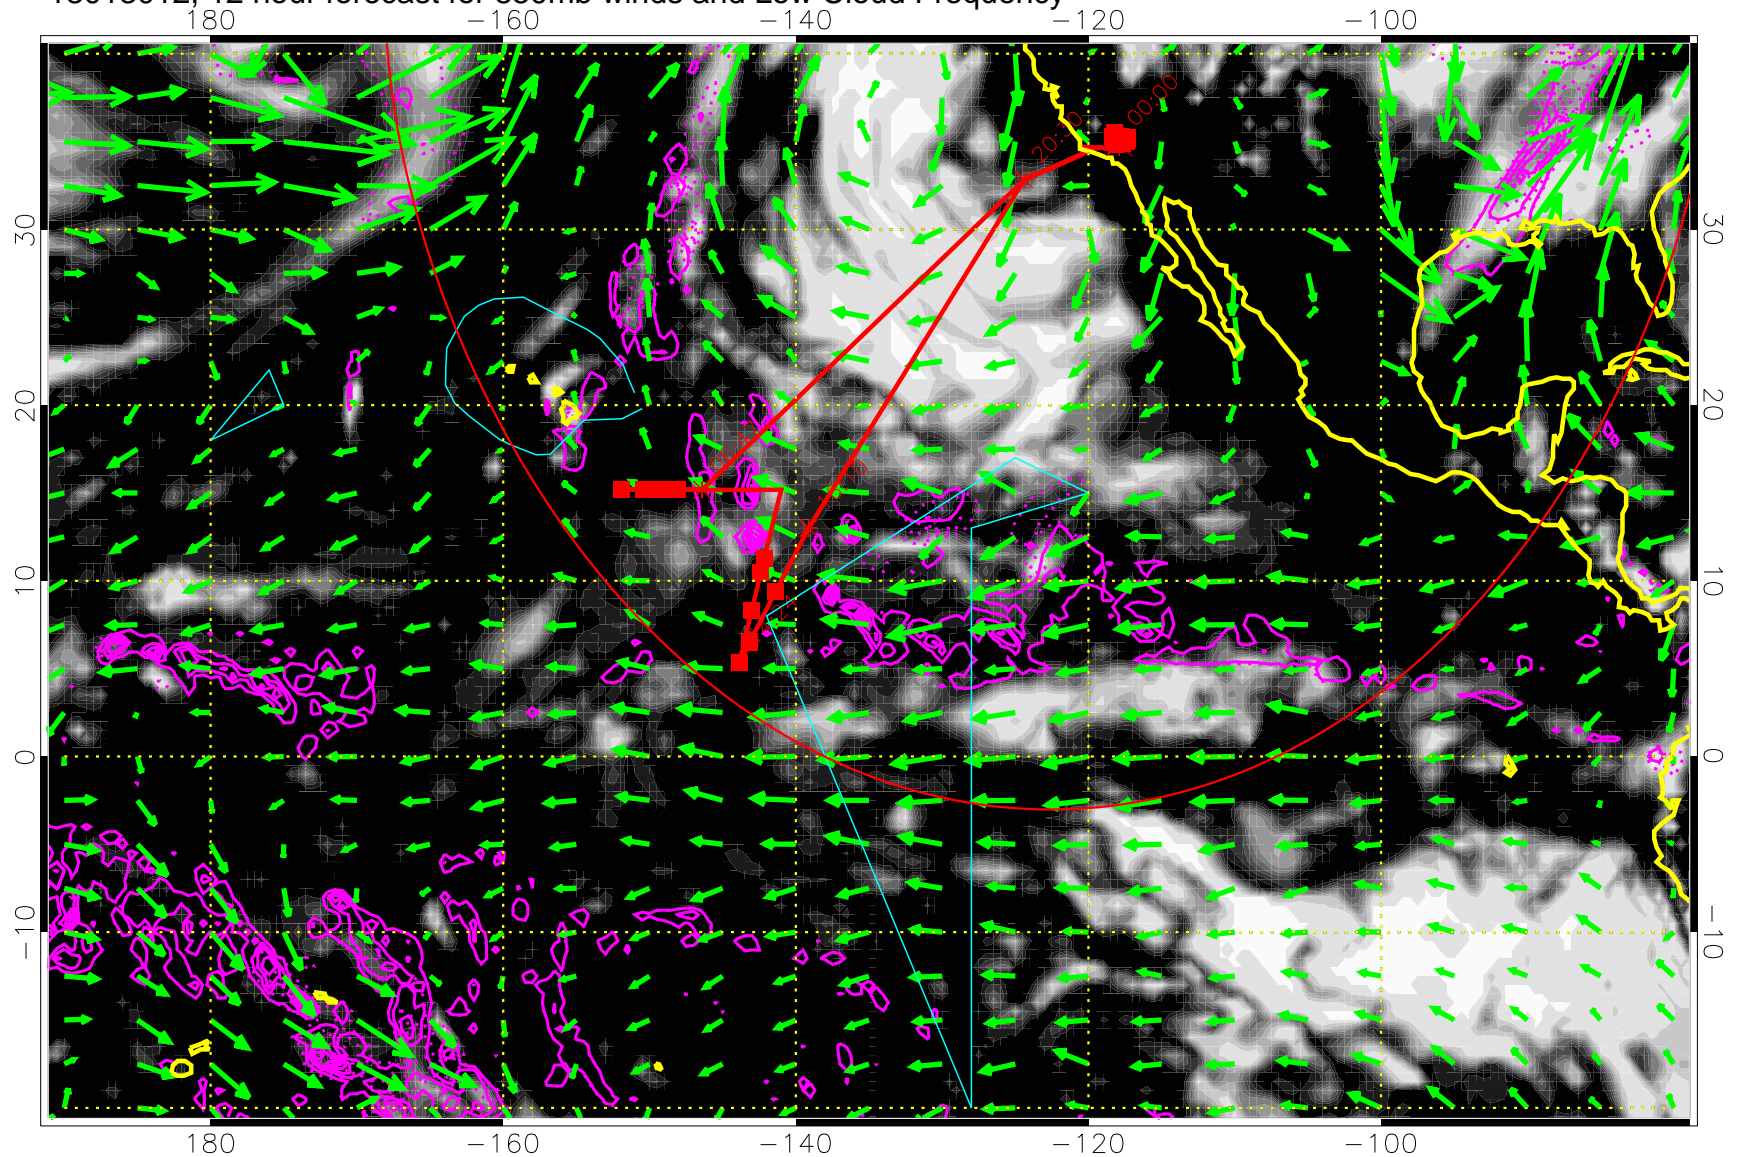

13013012, 12 hour forecast for 850mb winds and Low Cloud Frequency

Low Cloud Frequency

Precip (tot dot, conv sol) past 6 hrs 6 kg/m2 contours, min 4

→ 30 m/s

Range ring of 4055 km -- 13 hours GH round trip

13013018, 18 hour forecast for 850mb winds and Low Cloud Frequency

0.0 0.2 0.4 0.6 0.8 1.0  
Low Cloud Frequency

Precip (tot dot, conv sol) past 6 hrs 6 kg/m2 contours, min 4

→ 30 m/s

Range ring of 4055 km -- 13 hours GH round trip

13013100, 24 hour forecast for 850mb winds and Low Cloud Frequency

Precip (tot dot, conv sol) past 6 hrs 6 kg/m2 contours, min 4

→ 30 m/s  
Range ring of 4055 km -- 13 hours GH round trip

13013106, 30 hour forecast for 850mb winds and Low Cloud Frequency

Precip (tot dot, conv sol) past 6 hrs 6 kg/m2 contours, min 4

→ 30 m/s

Range ring of 4055 km -- 13 hours GH round trip

13013112, 36 hour forecast for 850mb winds and Low Cloud Frequency

Precip (tot dot, conv sol) past 6 hrs 6 kg/m<sup>2</sup> contours, min 4