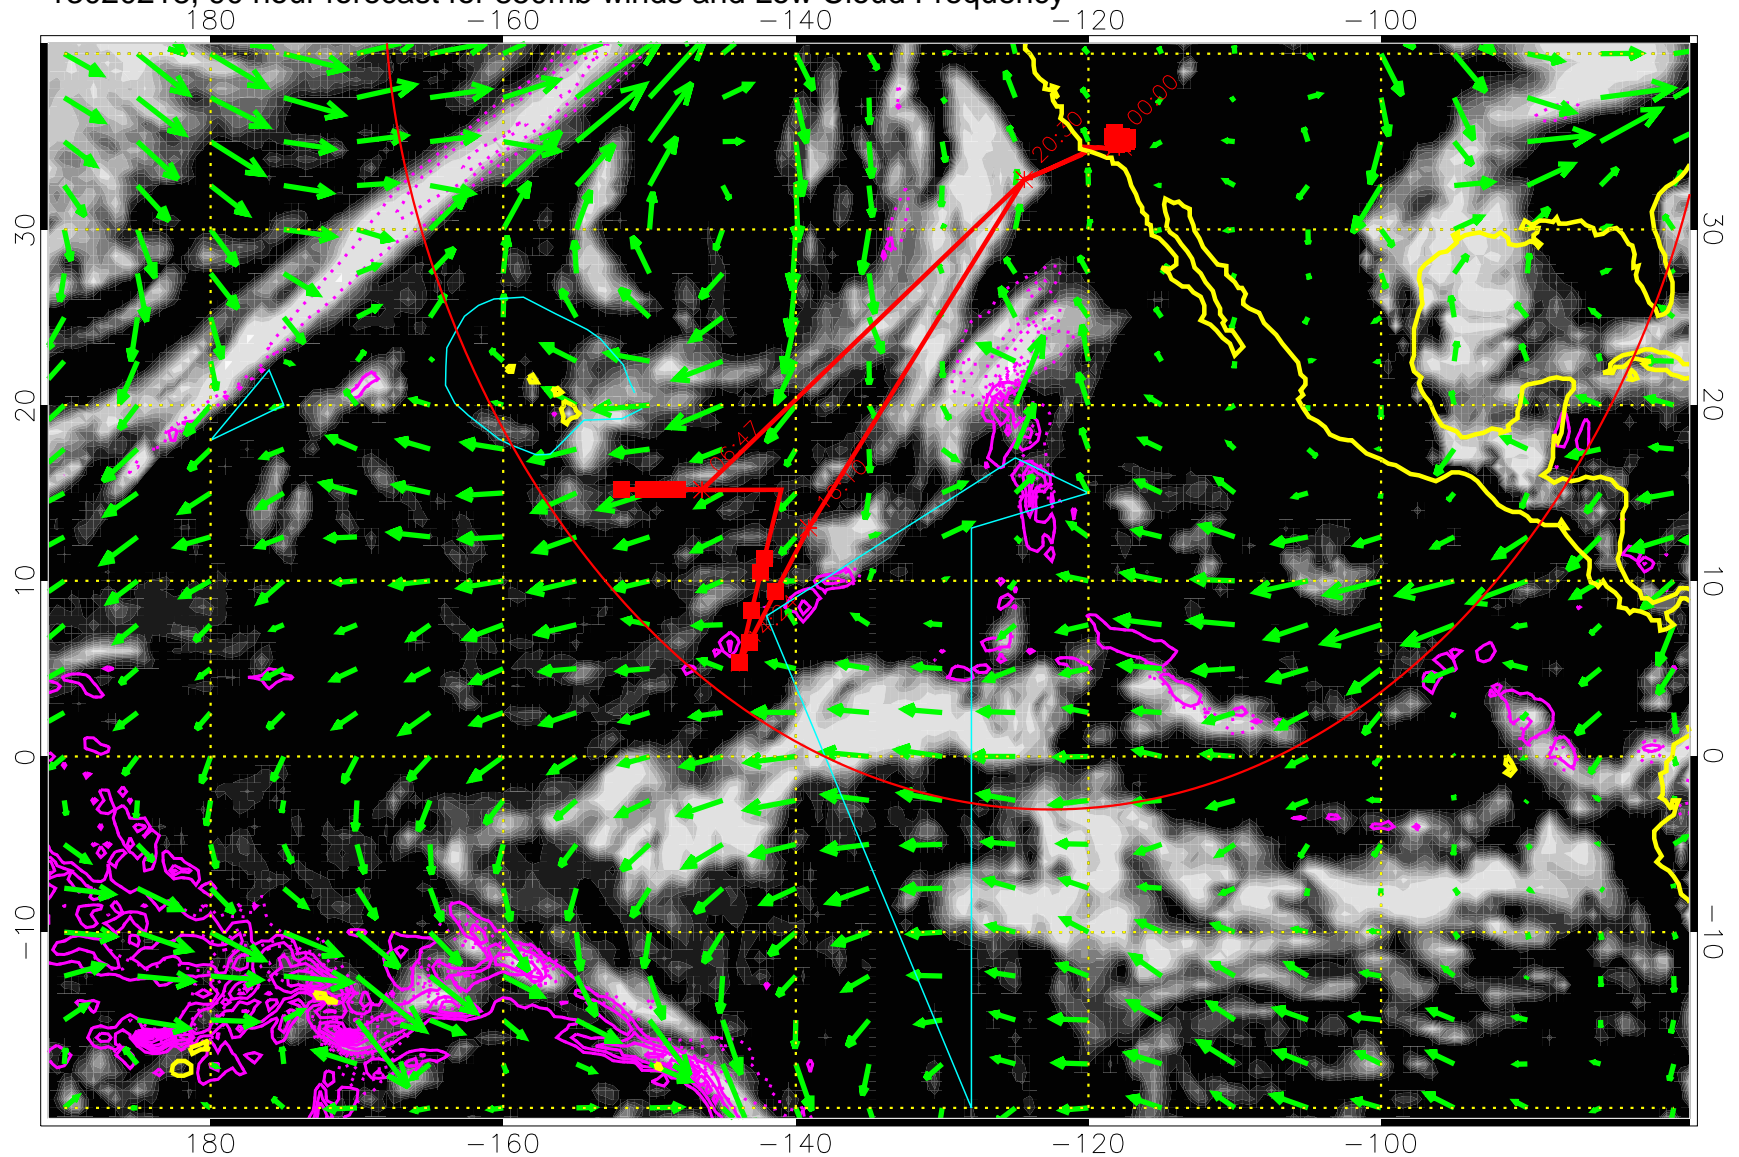

13020200, 72 hour forecast for 850mb winds and Low Cloud Frequency

Precip (tot dot, conv sol) past 6 hrs 6 kg/m2 contours, min 4

→ 30 m/s

Range ring of 4055 km -- 13 hours GH round trip

13020206, 78 hour forecast for 850mb winds and Low Cloud Frequency

Precip (tot dot, conv sol) past 6 hrs 6 kg/m2 contours, min 4

→ 30 m/s

Range ring of 4055 km -- 13 hours GH round trip

13020212, 84 hour forecast for 850mb winds and Low Cloud Frequency

Precip (tot dot, conv sol) past 6 hrs 6 kg/m2 contours, min 4

→ 30 m/s

Range ring of 4055 km -- 13 hours GH round trip

13020218, 90 hour forecast for 850mb winds and Low Cloud Frequency

Precip (tot dot, conv sol) past 6 hrs 6 kg/m2 contours, min 4

→ 30 m/s  
Range ring of 4055 km -- 13 hours GH round trip

13020300, 96 hour forecast for 850mb winds and Low Cloud Frequency

Precip (tot dot, conv sol) past 6 hrs 6 kg/m2 contours, min 4

→ 30 m/s

Range ring of 4055 km -- 13 hours GH round trip

13020306, 102 hour forecast for 850mb winds and Low Cloud Frequency