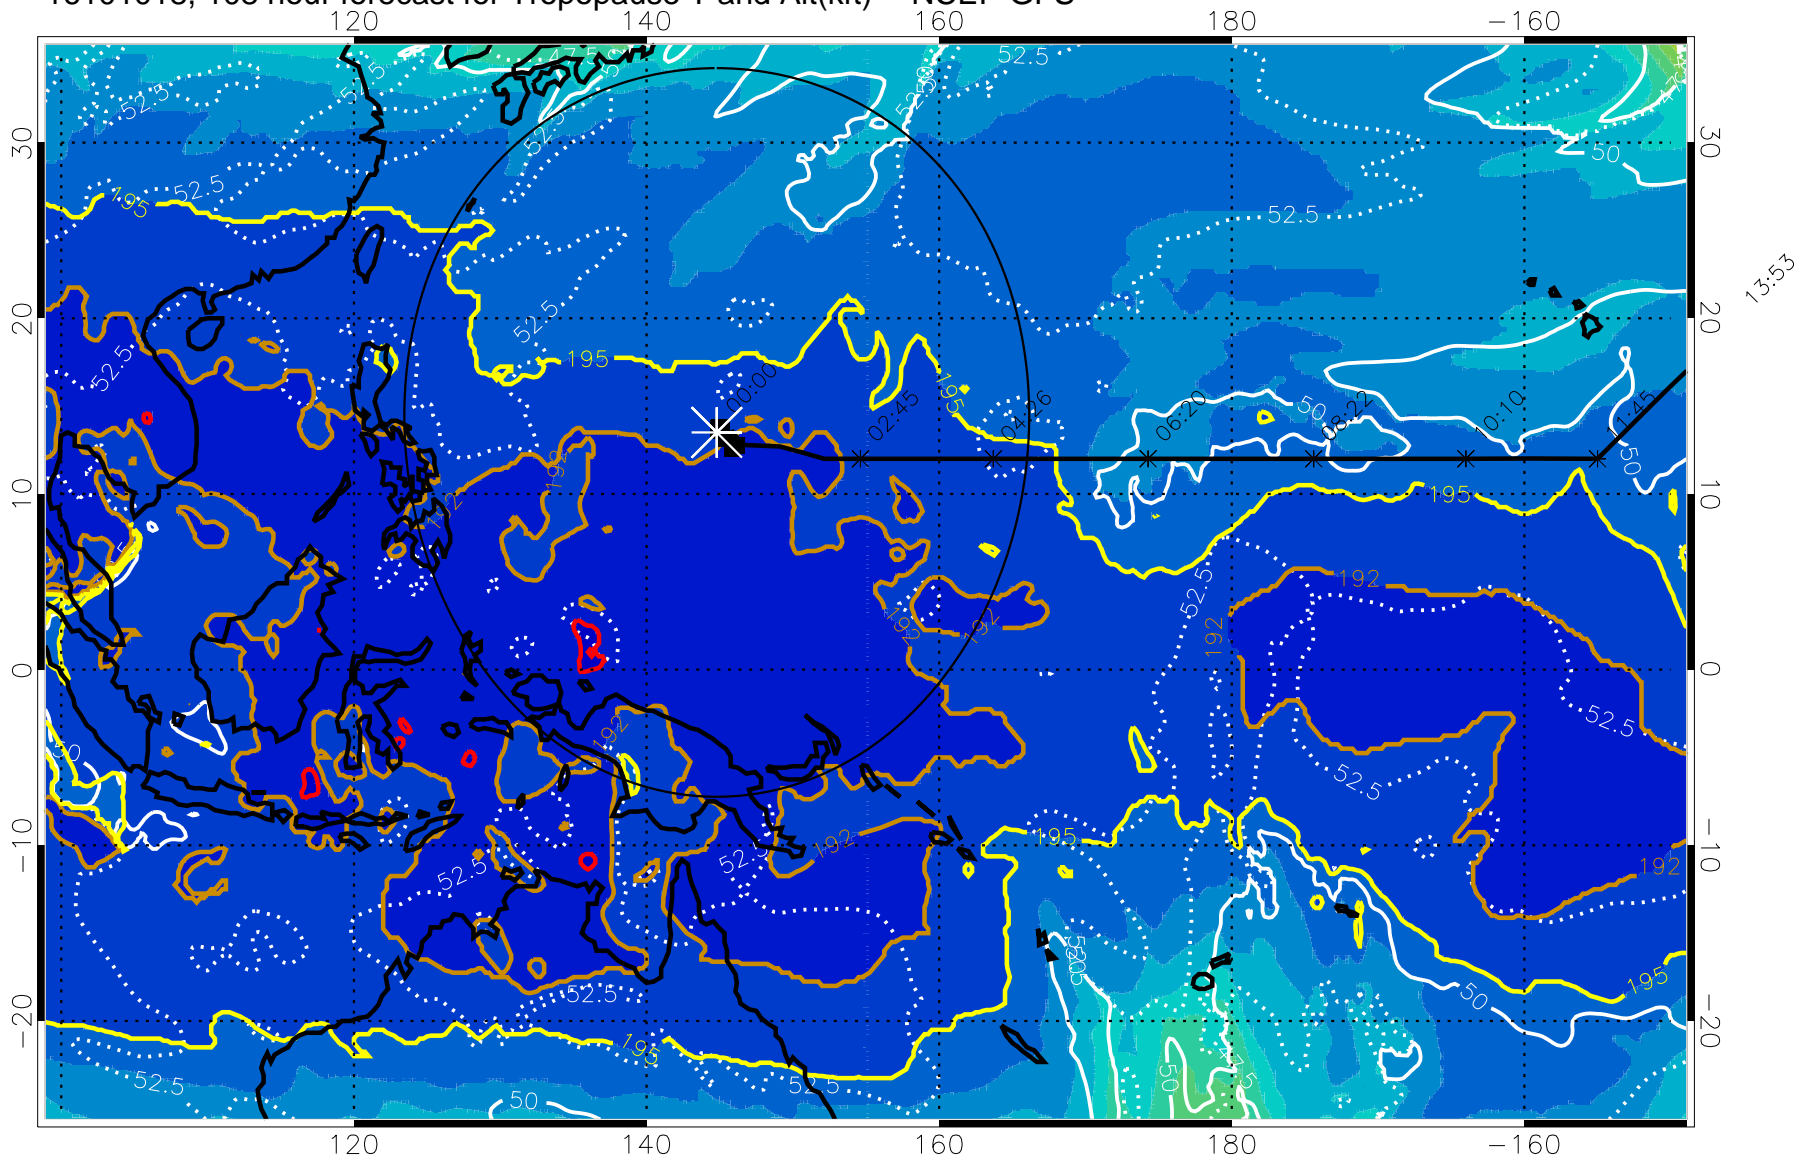

190 200 210 220 230

Tropopause T, K

Tropopause Altitude in kft (white)

192.5K Isotherm 195K Isotherm

187.5K Isotherm 190K Isotherm

Range ring of 2304 km

16101018, 108 hour forecast for Tropopause T and Alt(kft) -- NCEP GFS