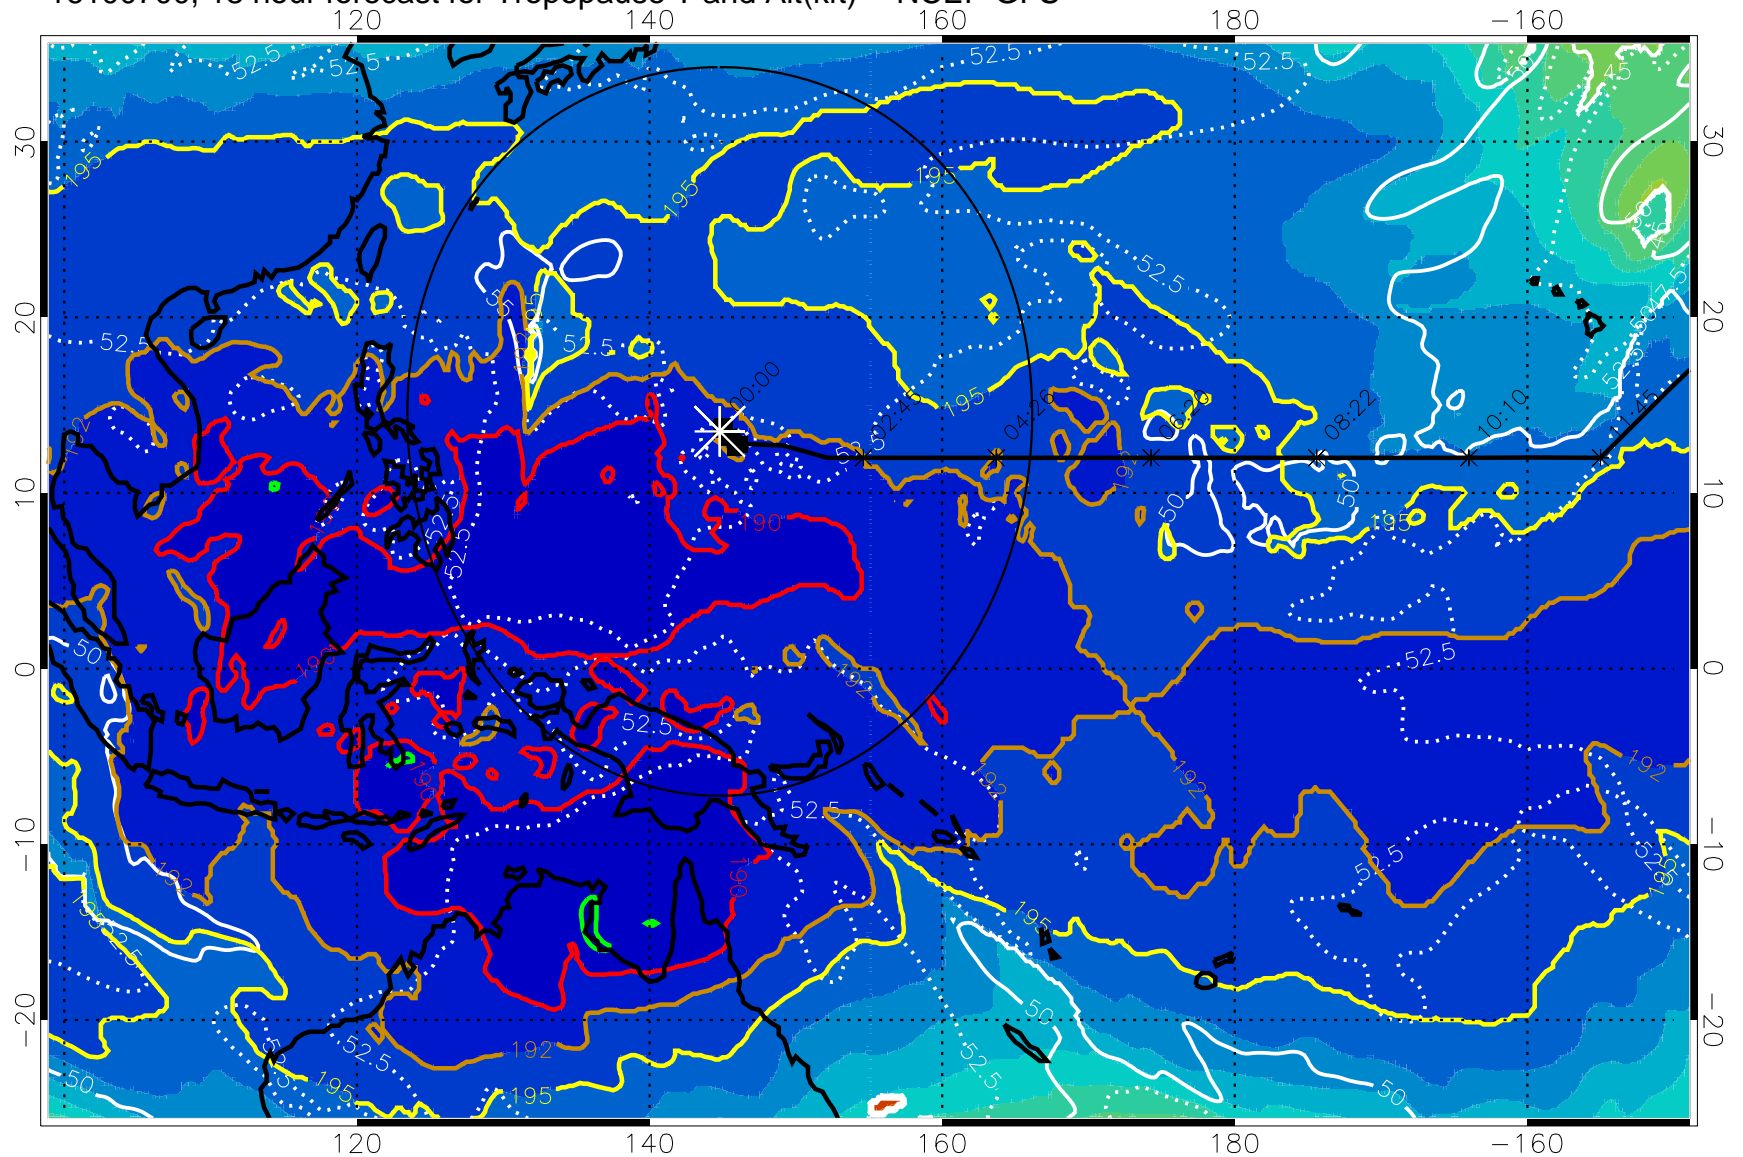

190 200 210 220 230

Tropopause T, K

Tropopause Altitude in kft (white)

192.5K Isotherm 195K Isotherm

187.5K Isotherm 190K Isotherm

Range ring of 2304 km

16100700, 18 hour forecast for Tropopause T and Alt(kft) -- NCEP GFS

190 200 210 220 230

Tropopause T, K

Tropopause Altitude in kft (white)

192.5K Isotherm 195K Isotherm  
187.5K Isotherm 190K Isotherm

Range ring of 2304 km

16100706, 24 hour forecast for Tropopause T and Alt(kft) -- NCEP GFS

190 200 210 220 230

Tropopause T, K

Tropopause Altitude in kft (white)

192.5K Isotherm 195K Isotherm

187.5K Isotherm 190K Isotherm

Range ring of 2304 km

16100712, 30 hour forecast for Tropopause T and Alt(kft) -- NCEP GFS