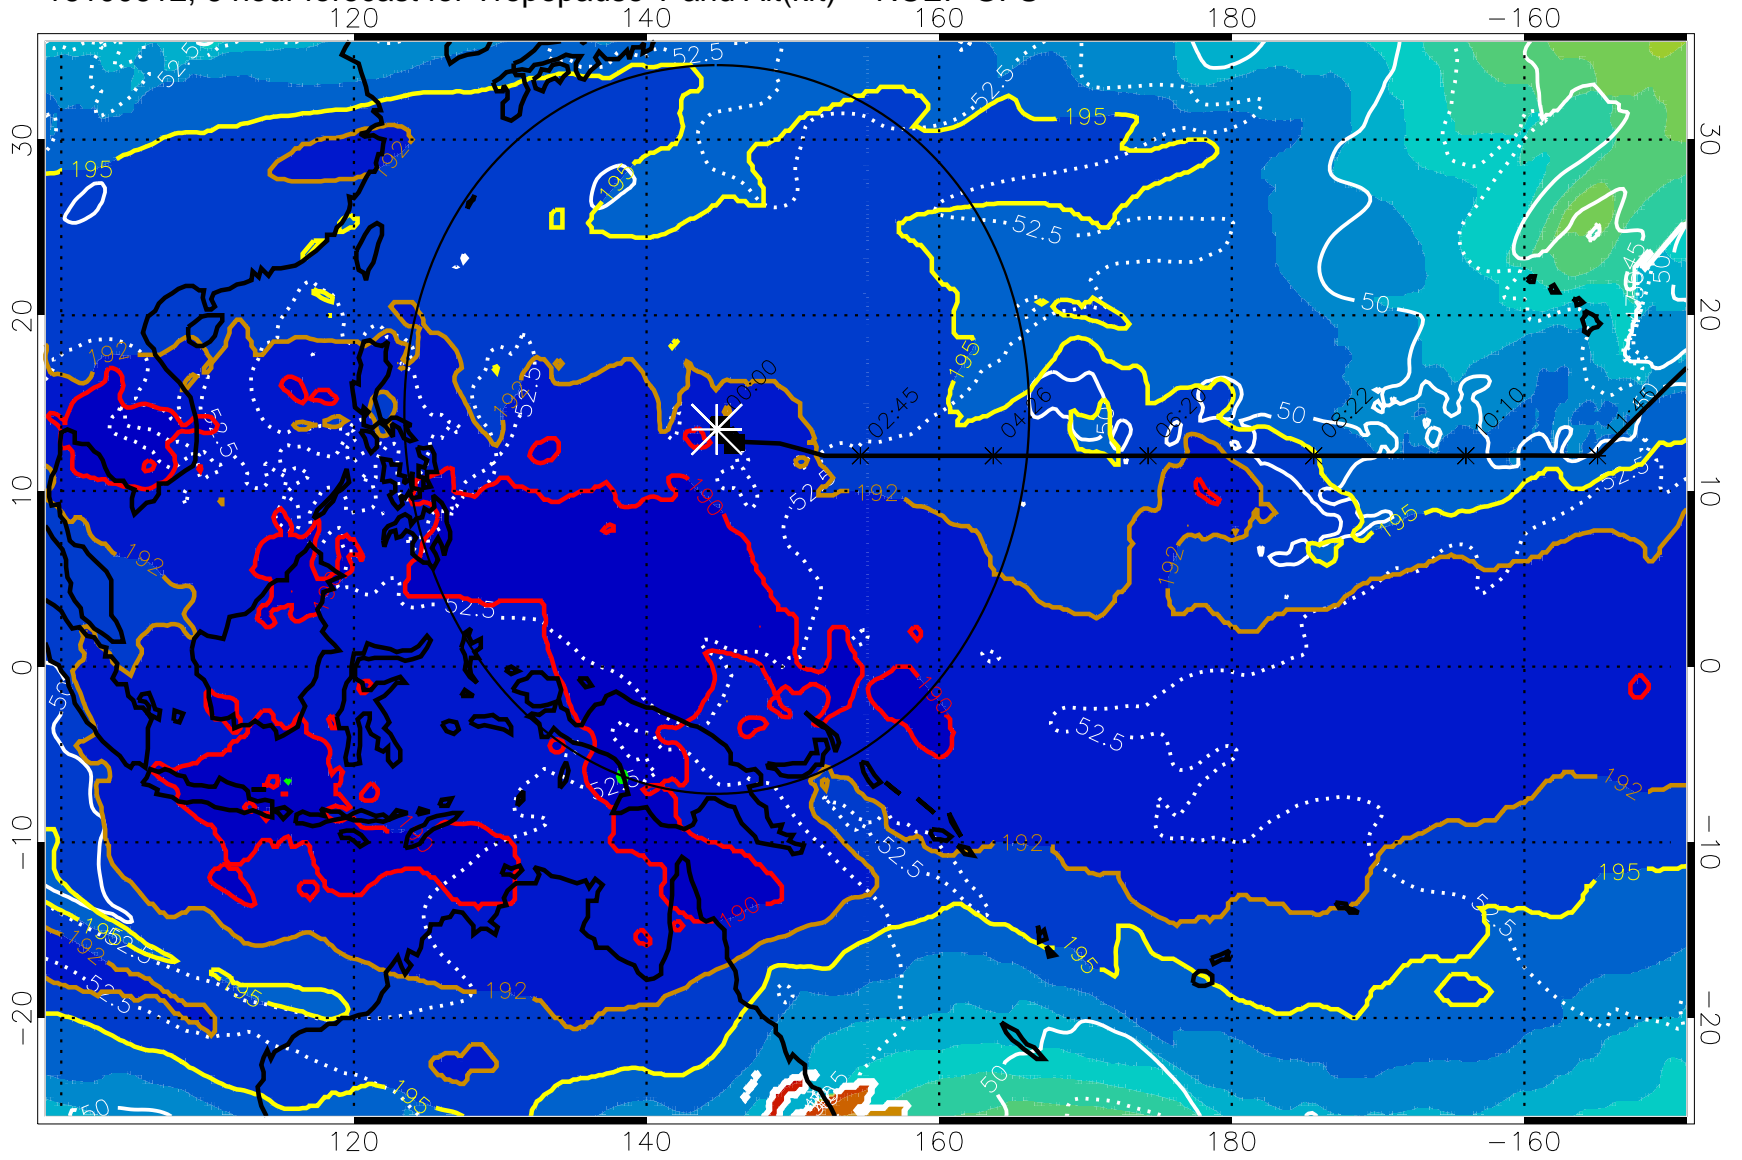

16100612, 6 hour forecast for Tropopause T and Alt(kft) -- NCEP GFS

Tropopause Altitude in kft (white)

192.5K Isotherm 195K Isotherm  
187.5K Isotherm 190K Isotherm

Range ring of 2304 km

16100618, 12 hour forecast for Tropopause T and Alt(kft) -- NCEP GFS

190 200 210 220 230

Tropopause T, K

Tropopause Altitude in kft (white)

192.5K Isotherm 195K Isotherm

187.5K Isotherm 190K Isotherm

Range ring of 2304 km

16100700, 18 hour forecast for Tropopause T and Alt(kft) -- NCEP GFS