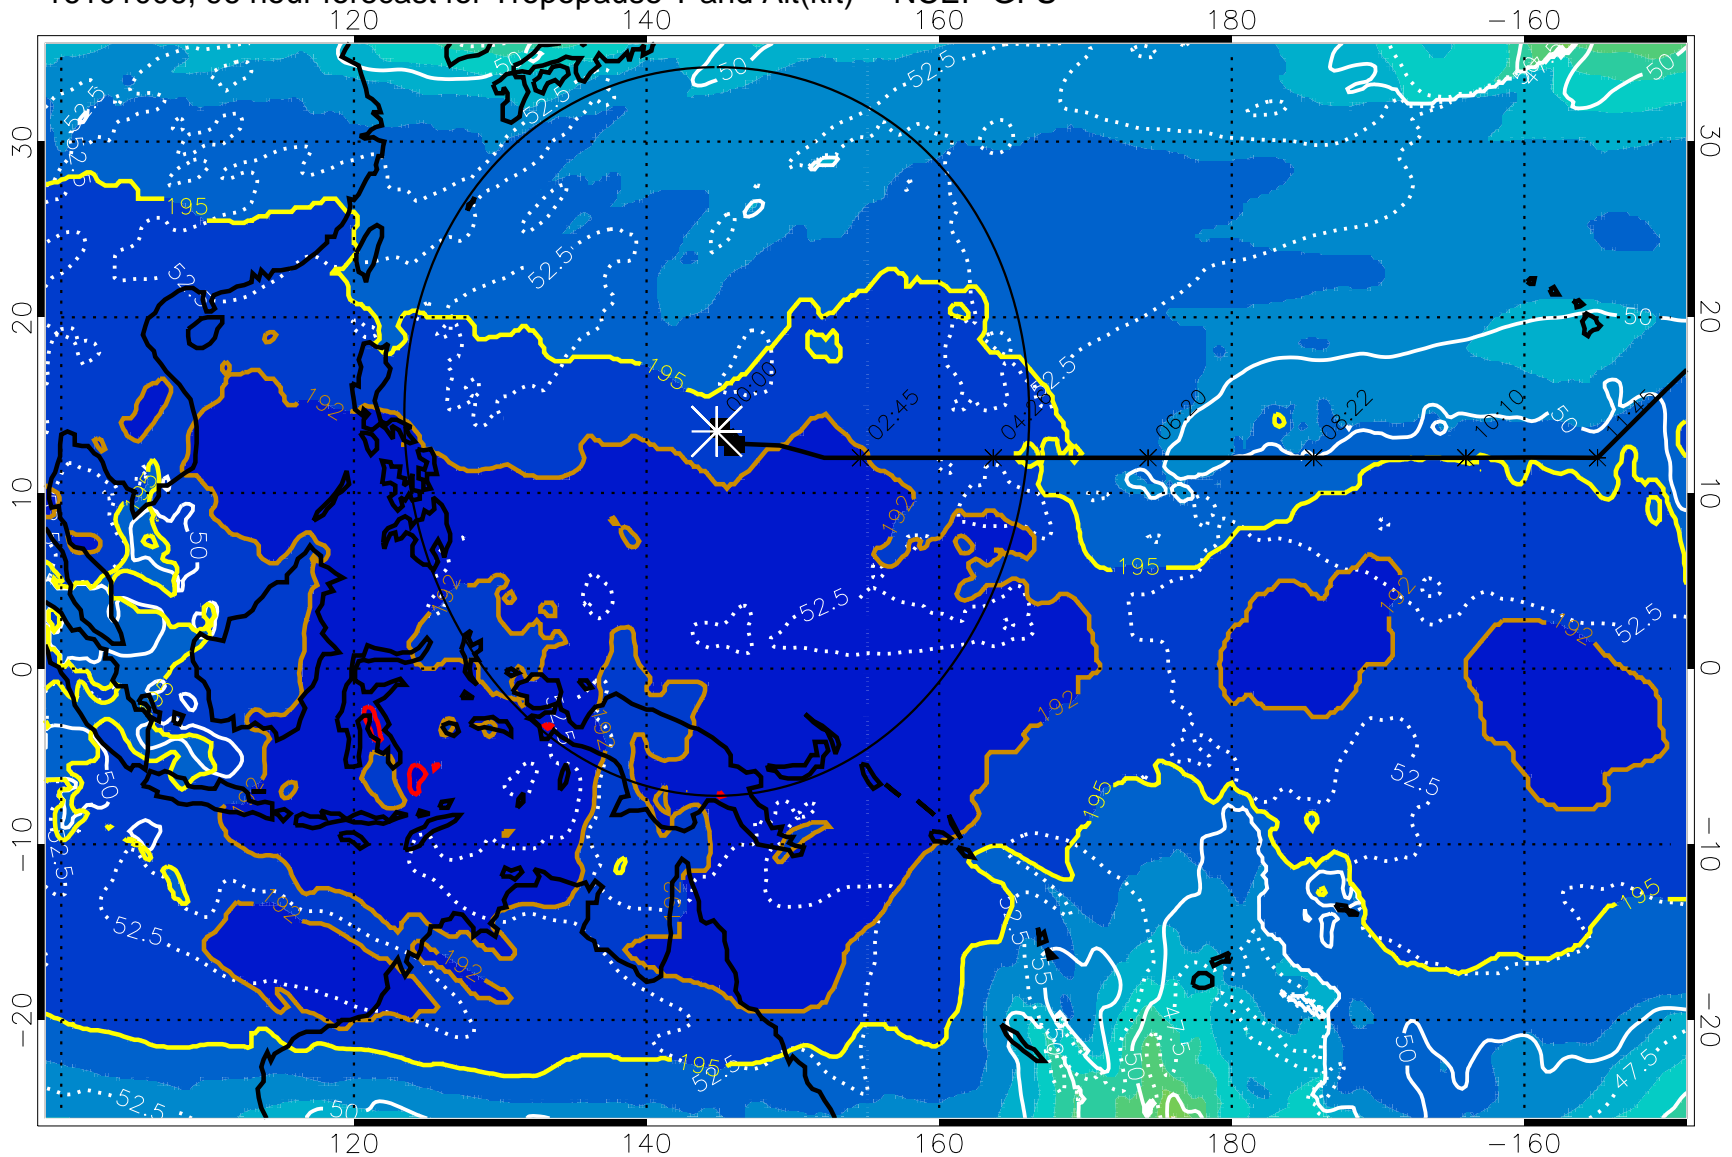

190 200 210 220 230  
Tropopause T, K

Tropopause Altitude in kft (white)

192.5K Isotherm 195K Isotherm  
187.5K Isotherm 190K Isotherm

Range ring of 2304 km

16101000, 90 hour forecast for Tropopause T and Alt(kft) -- NCEP GFS

190 200 210 220 230

Tropopause T, K

Tropopause Altitude in kft (white)

192.5K Isotherm 195K Isotherm

187.5K Isotherm 190K Isotherm

Range ring of 2304 km

16101006, 96 hour forecast for Tropopause T and Alt(kft) -- NCEP GFS

190 200 210 220 230  
Tropopause T, K

Tropopause Altitude in kft (white)

192.5K Isotherm 195K Isotherm  
187.5K Isotherm 190K Isotherm

Range ring of 2304 km

16101012, 102 hour forecast for Tropopause T and Alt(kft) -- NCEP GFS

190 200 210 220 230

Tropopause T, K

Tropopause Altitude in kft (white)

192.5K Isotherm 195K Isotherm

187.5K Isotherm 190K Isotherm

Range ring of 2304 km

16101018, 108 hour forecast for Tropopause T and Alt(kft) -- NCEP GFS