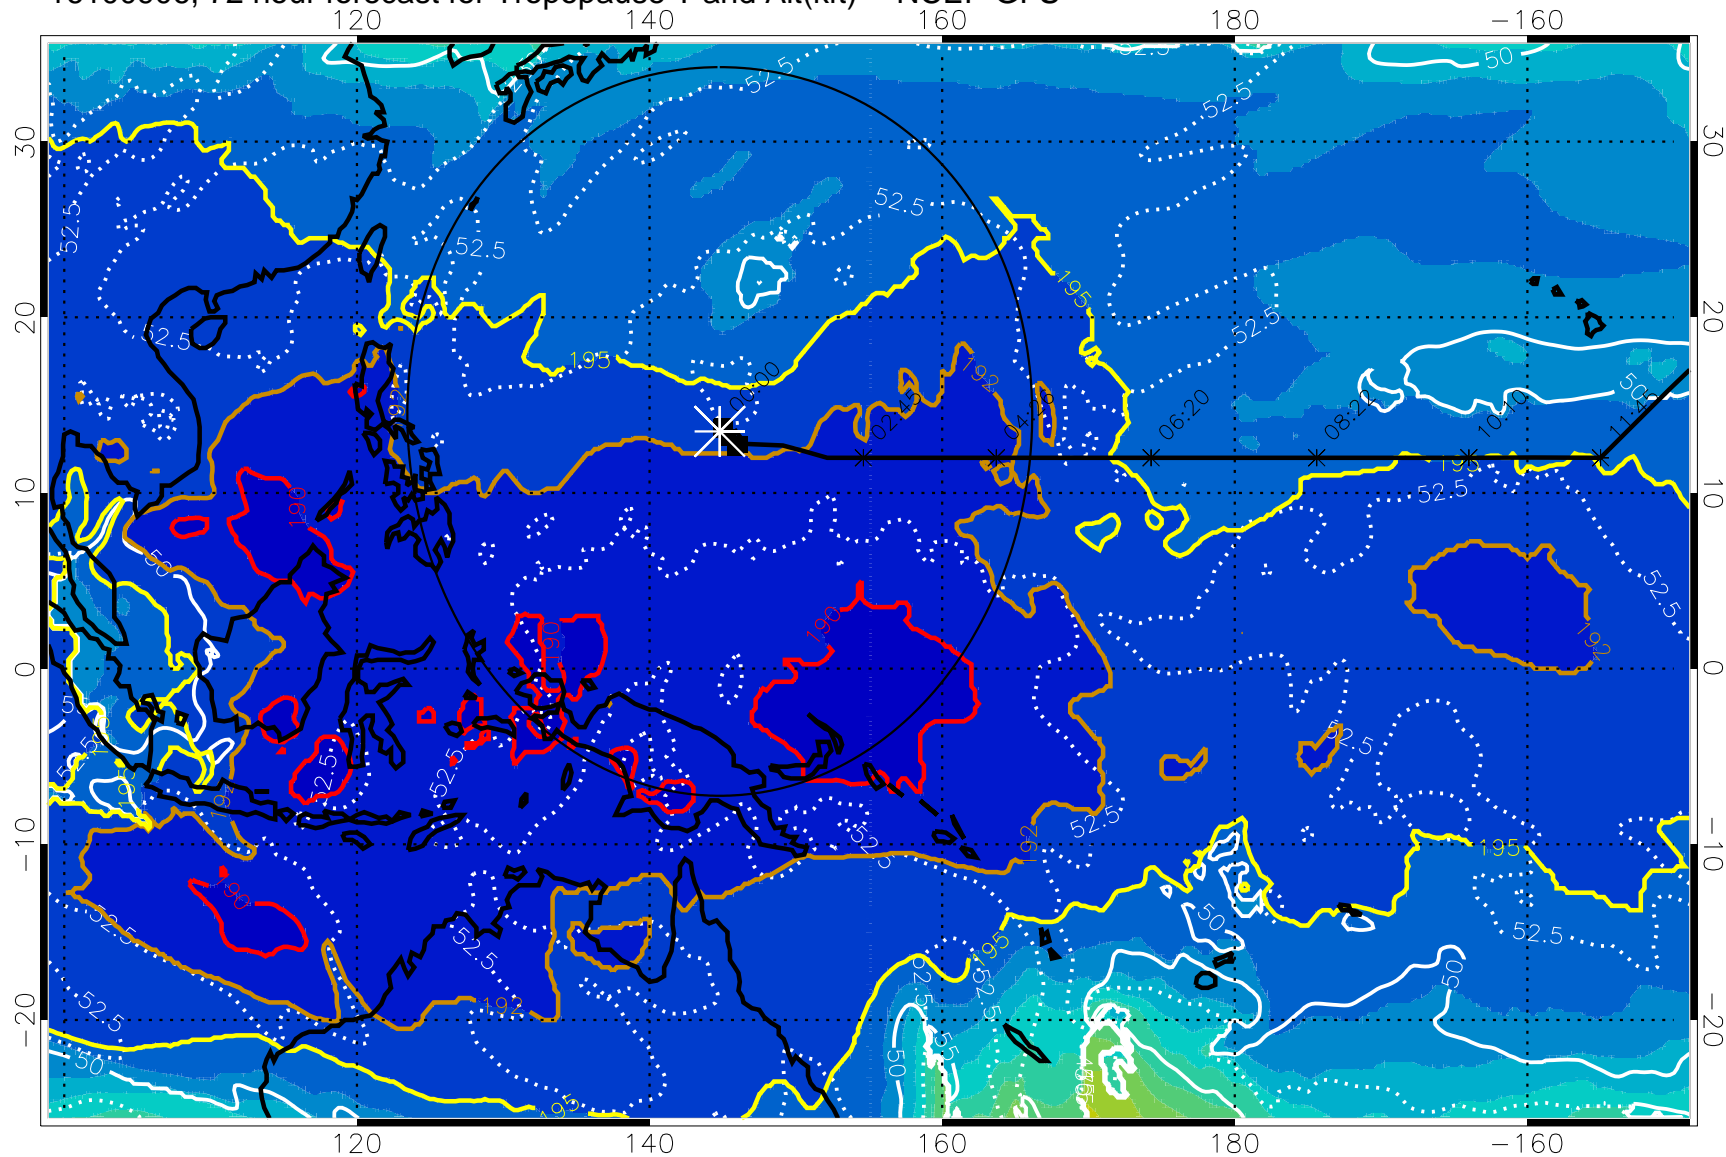

190 200 210 220 230

Tropopause T, K

Tropopause Altitude in kft (white)

192.5K Isotherm 195K Isotherm

187.5K Isotherm 190K Isotherm

Range ring of 2304 km

16100906, 72 hour forecast for Tropopause T and Alt(kft) -- NCEP GFS