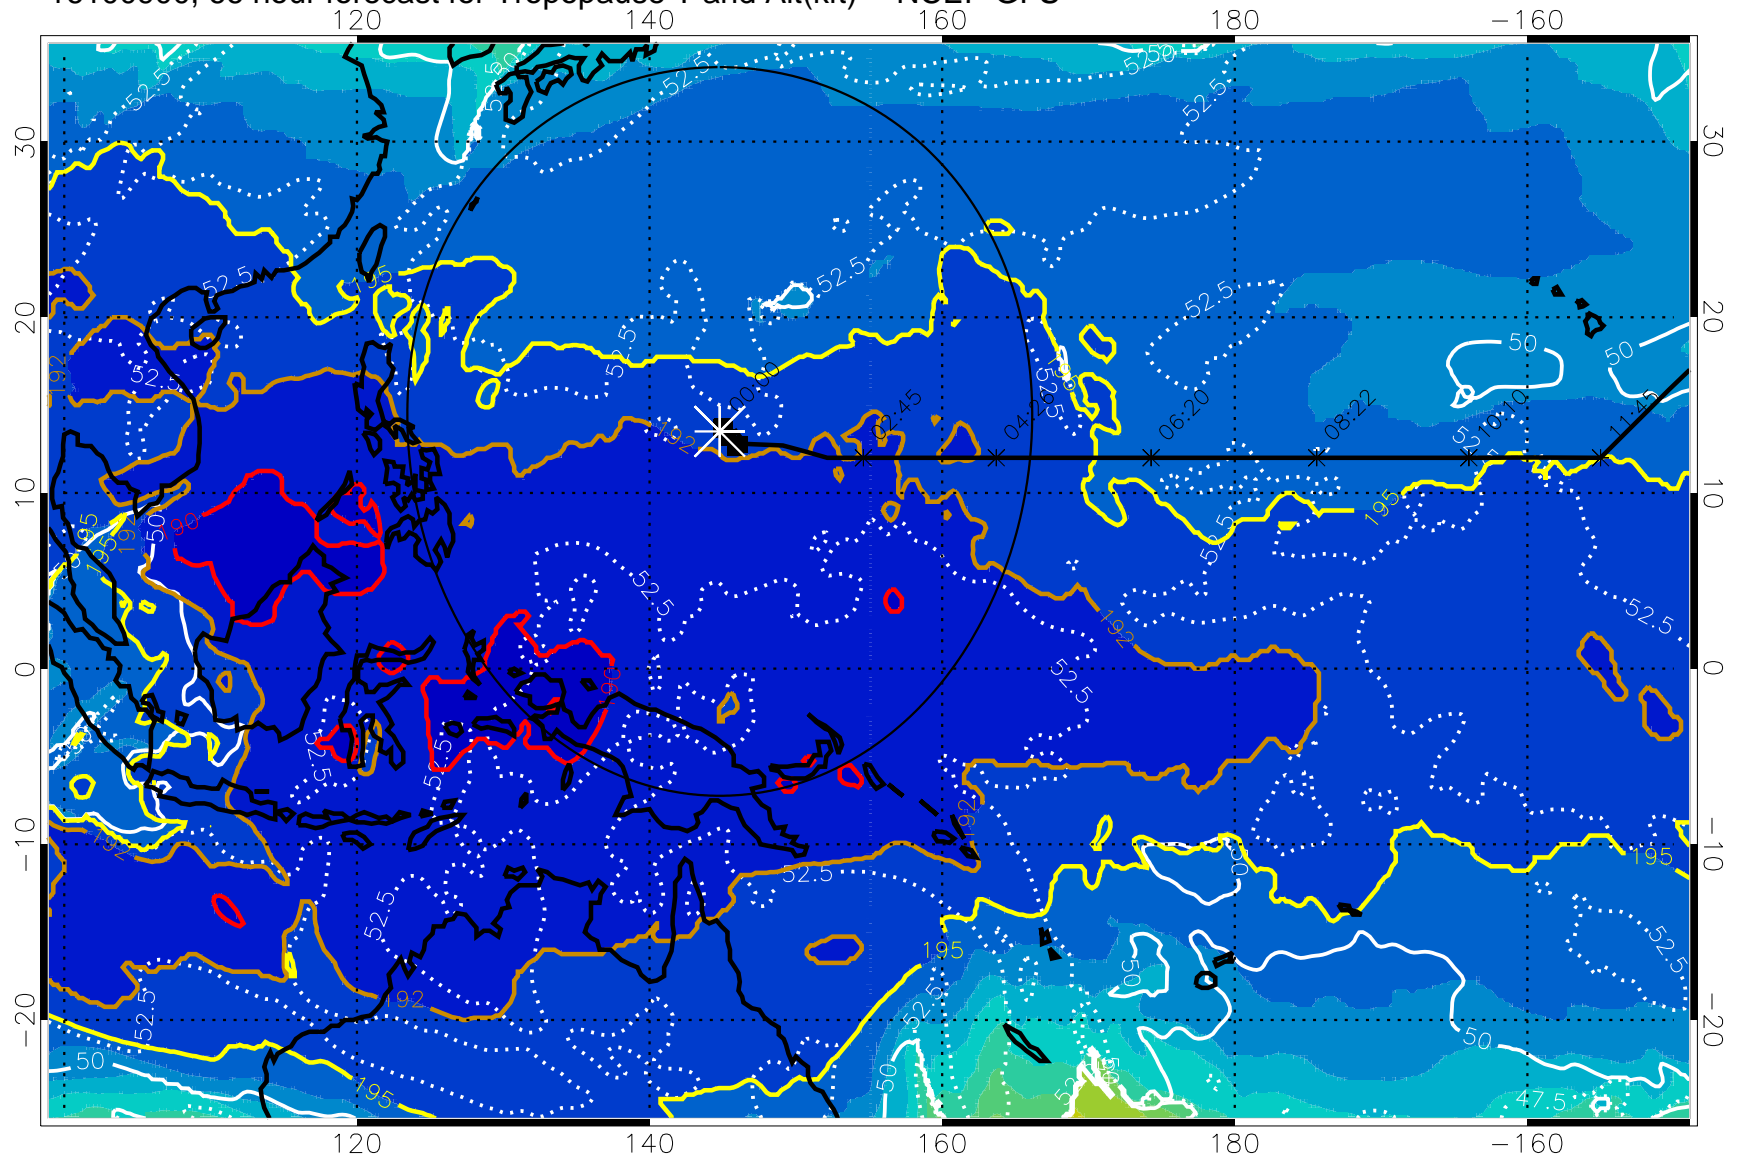

190 200 210 220 230

Tropopause T, K

Tropopause Altitude in kft (white)

192.5K Isotherm 195K Isotherm

187.5K Isotherm 190K Isotherm

Range ring of 2304 km

16100818, 60 hour forecast for Tropopause T and Alt(kft) -- NCEP GFS

190 200 210 220 230  
Tropopause T, K

Tropopause Altitude in kft (white)

192.5K Isotherm 195K Isotherm  
187.5K Isotherm 190K Isotherm

Range ring of 2304 km

16100900, 66 hour forecast for Tropopause T and Alt(kft) -- NCEP GFS