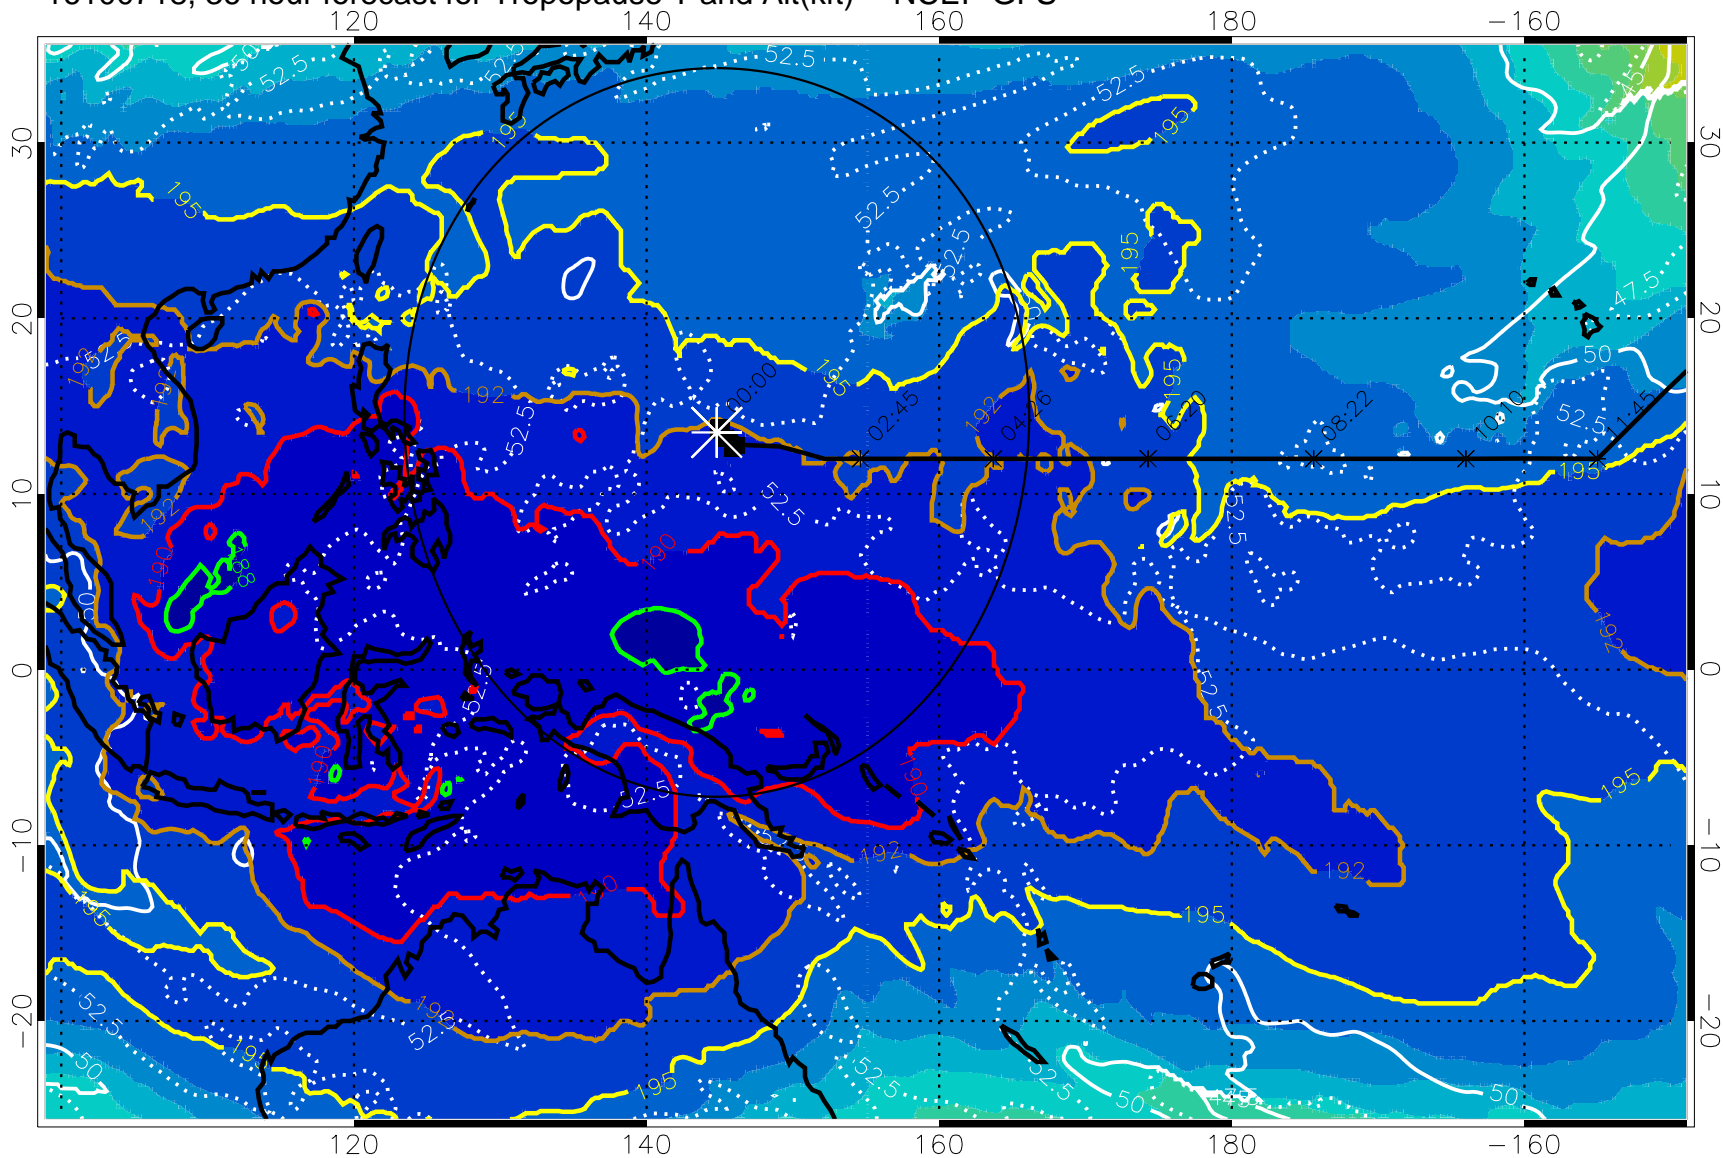

190 200 210 220 230

Tropopause T, K

Tropopause Altitude in kft (white)

192.5K Isotherm 195K Isotherm

187.5K Isotherm 190K Isotherm

Range ring of 2304 km

16100718, 36 hour forecast for Tropopause T and Alt(kft) -- NCEP GFS

190 200 210 220 230  
Tropopause T, K

Tropopause Altitude in kft (white)

192.5K Isotherm 195K Isotherm  
187.5K Isotherm 190K Isotherm

Range ring of 2304 km

16100800, 42 hour forecast for Tropopause T and Alt(kft) -- NCEP GFS