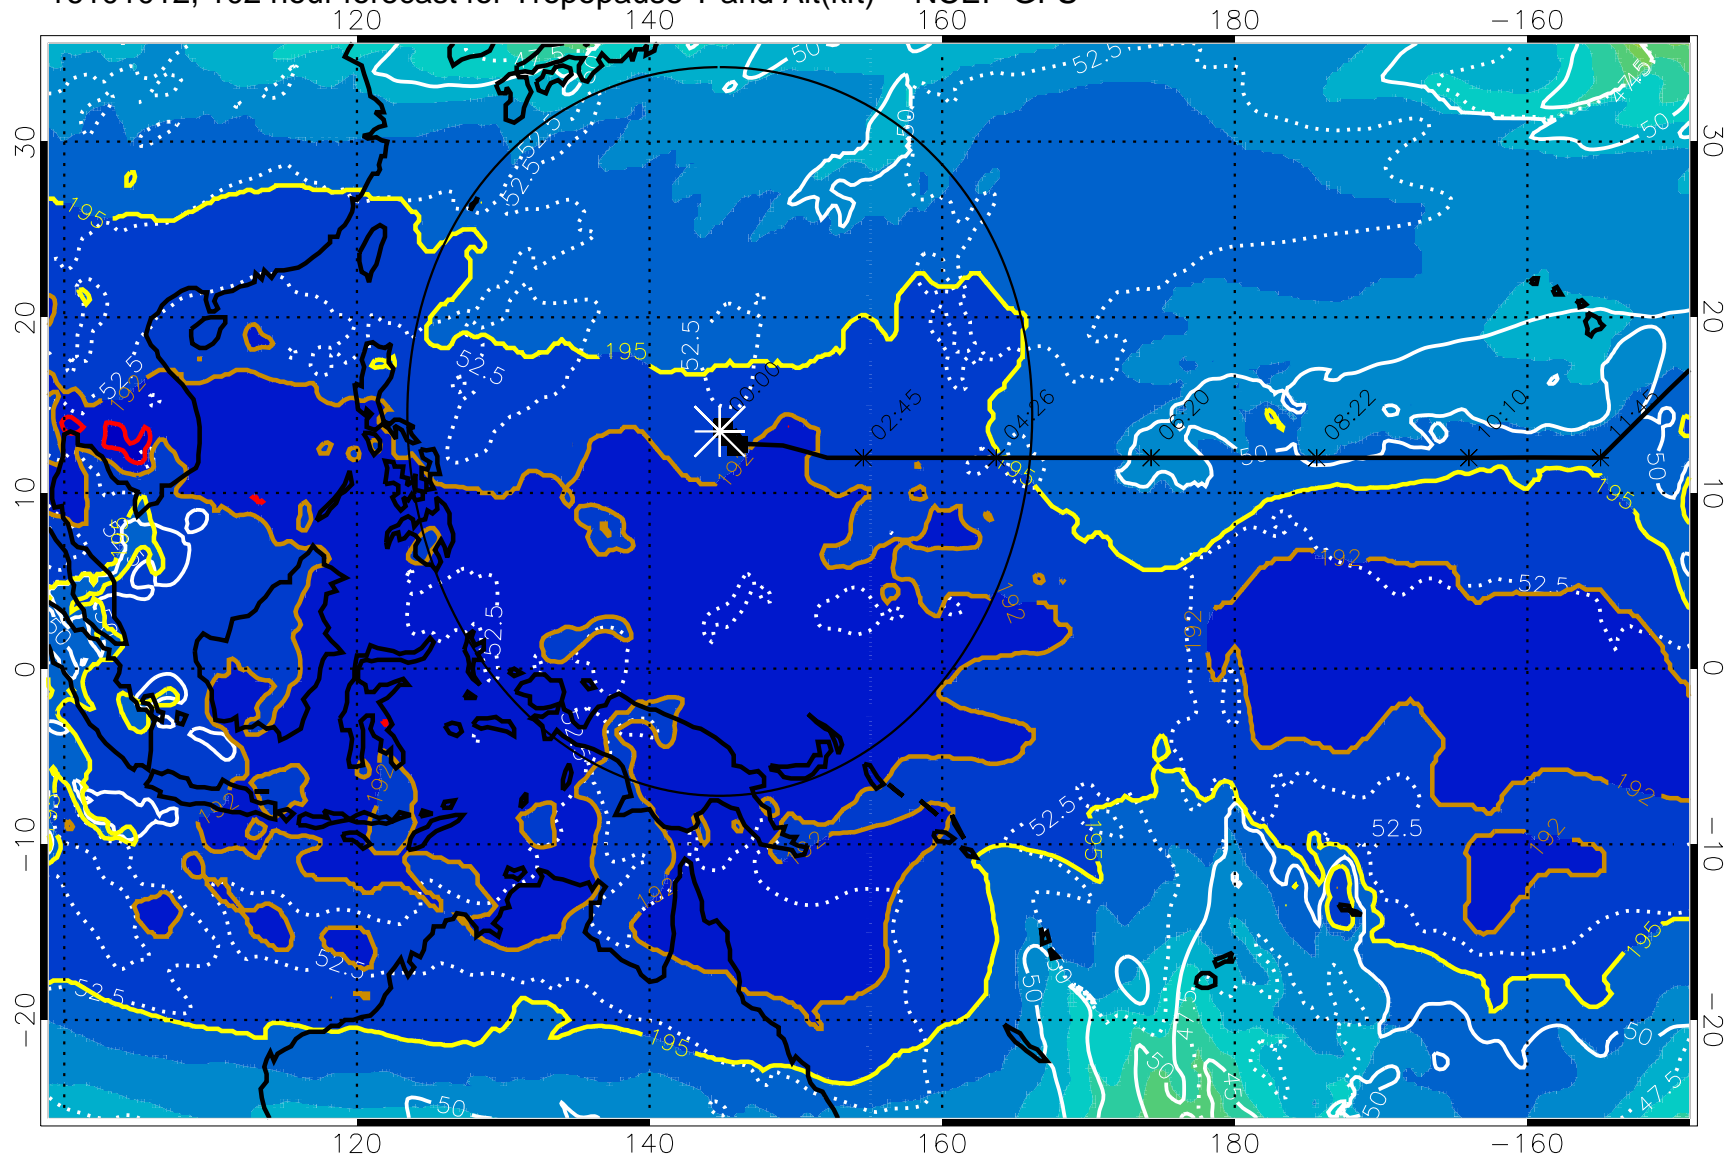

190 200 210 220 230  
Tropopause T, K

Tropopause Altitude in kft (white)

192.5K Isotherm 195K Isotherm  
187.5K Isotherm 190K Isotherm

Range ring of 2304 km

16101012, 102 hour forecast for Tropopause T and Alt(kft) -- NCEP GFS

190 200 210 220 230

Tropopause T, K

Tropopause Altitude in kft (white)

192.5K Isotherm 195K Isotherm

187.5K Isotherm 190K Isotherm

Range ring of 2304 km

16101018, 108 hour forecast for Tropopause T and Alt(kft) -- NCEP GFS