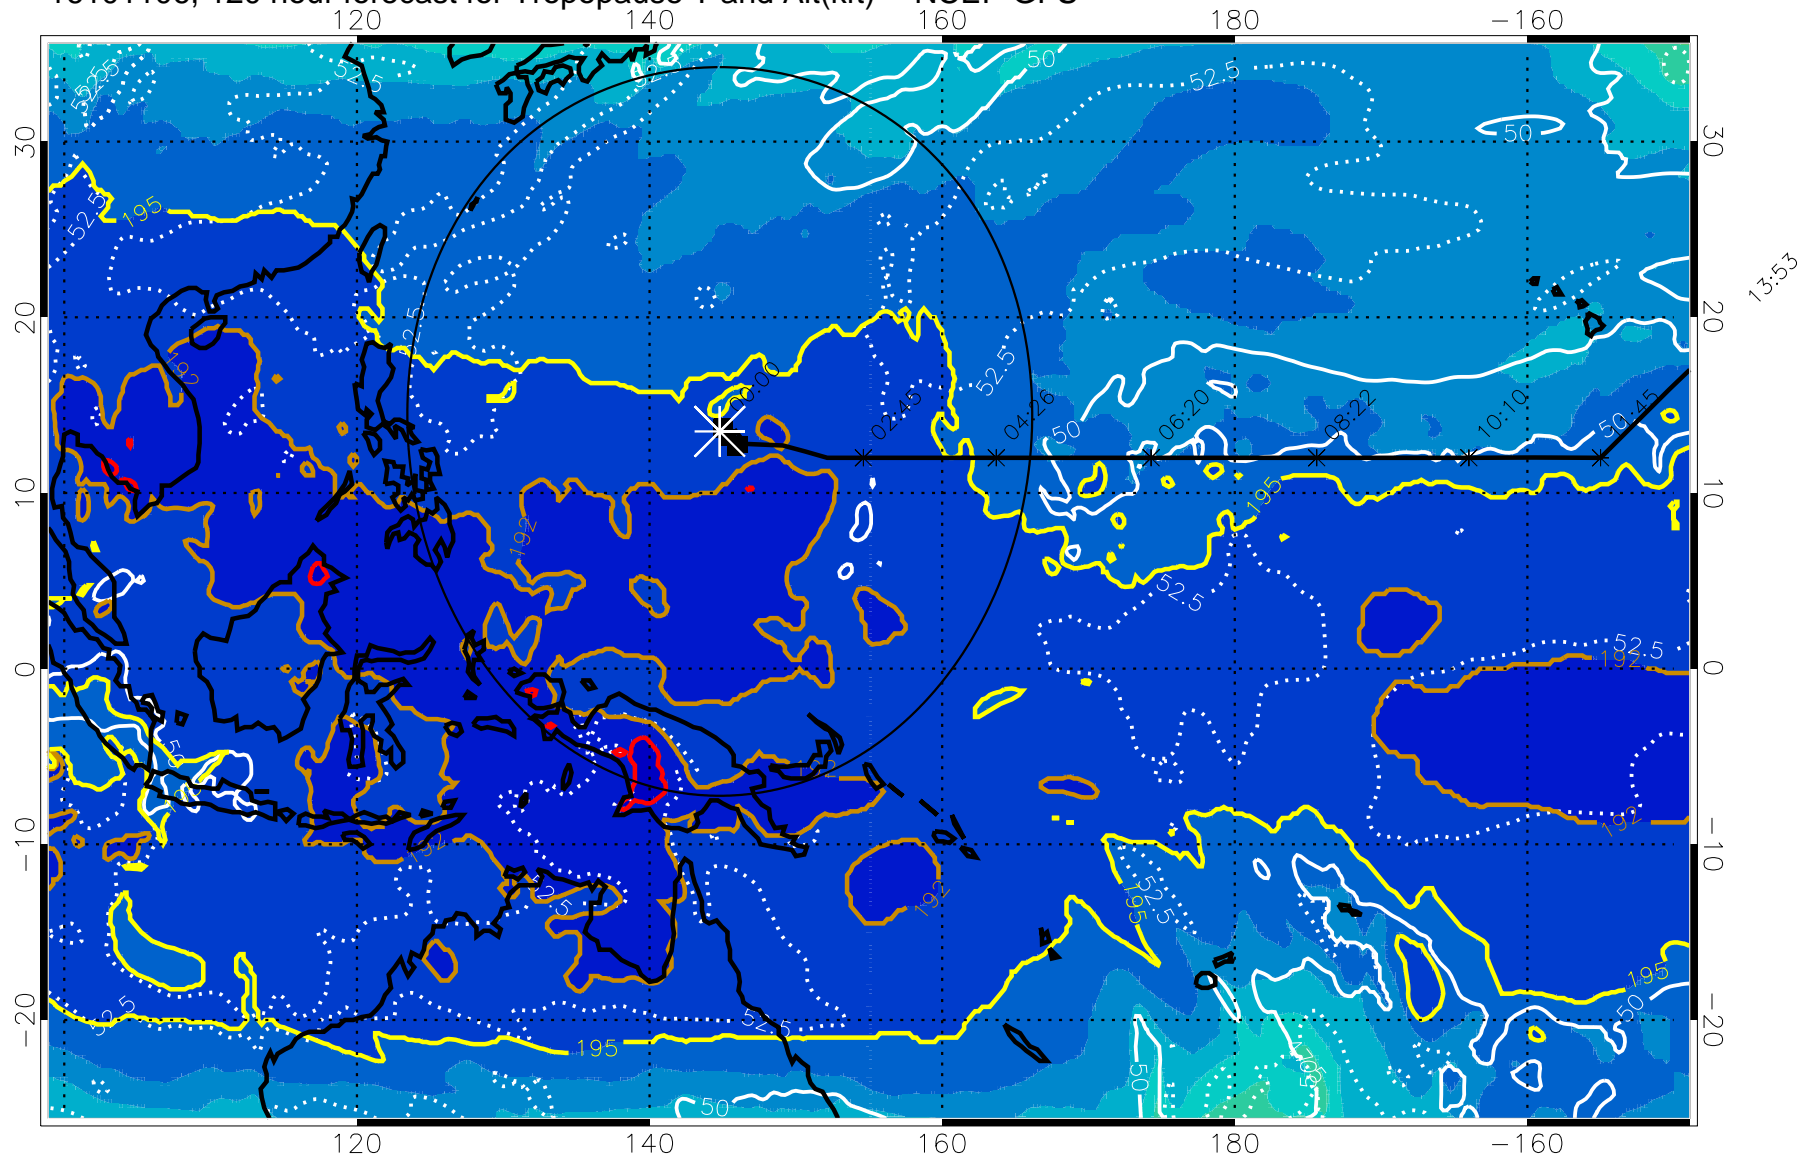

190 200 210 220 230

Tropopause T, K

Tropopause Altitude in kft (white)

192.5K Isotherm 195K Isotherm

187.5K Isotherm 190K Isotherm

Range ring of 2304 km

16101018, 108 hour forecast for Tropopause T and Alt(kft) -- NCEP GFS

190 200 210 220 230

Tropopause T, K

Tropopause Altitude in kft (white)

192.5K Isotherm 195K Isotherm

187.5K Isotherm 190K Isotherm

Range ring of 2304 km

16101100, 114 hour forecast for Tropopause T and Alt(kft) -- NCEP GFS

190 200 210 220 230  
Tropopause T, K

Tropopause Altitude in kft (white)

192.5K Isotherm 195K Isotherm  
187.5K Isotherm 190K Isotherm

Range ring of 2304 km

16101106, 120 hour forecast for Tropopause T and Alt(kft) -- NCEP GFS