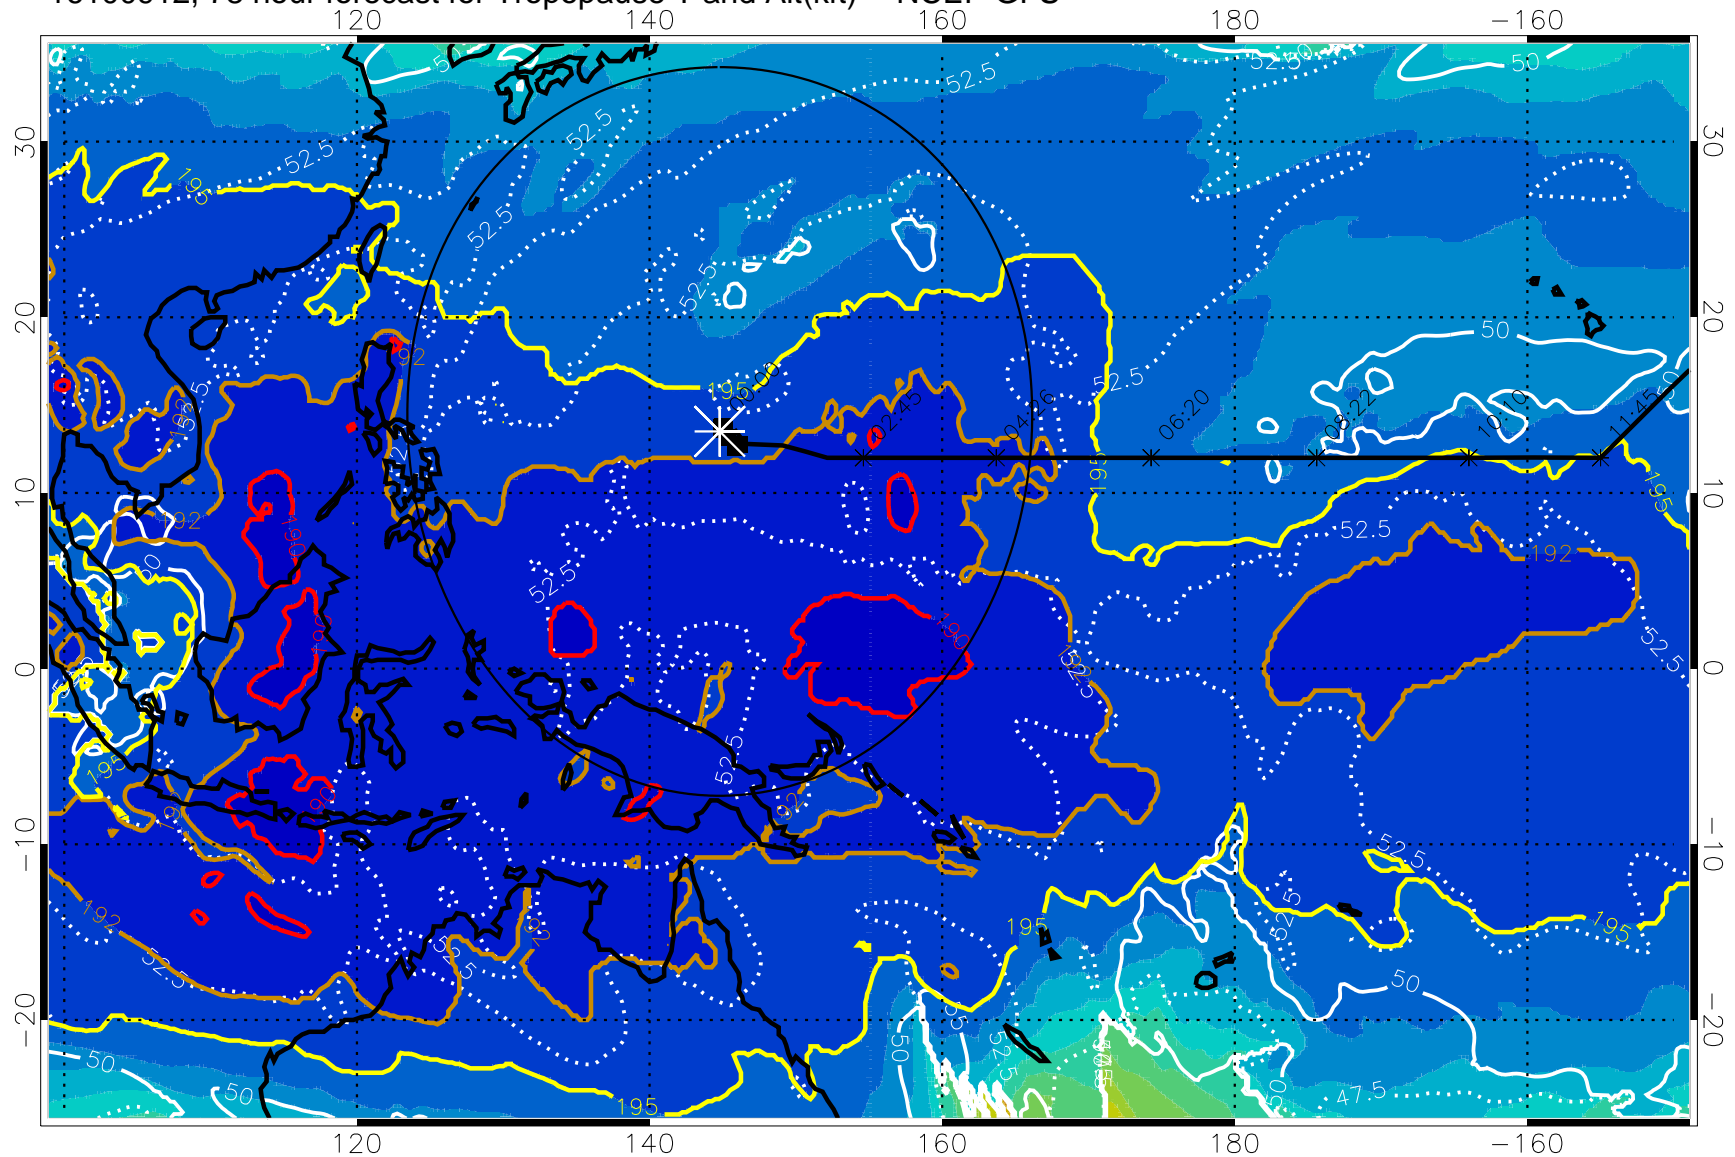

190 200 210 220 230

Tropopause T, K

Tropopause Altitude in kft (white)

192.5K Isotherm 195K Isotherm

187.5K Isotherm 190K Isotherm

Range ring of 2304 km

16100912, 78 hour forecast for Tropopause T and Alt(kft) -- NCEP GFS

190 200 210 220 230

Tropopause T, K

Tropopause Altitude in kft (white)

192.5K Isotherm 195K Isotherm

187.5K Isotherm 190K Isotherm

Range ring of 2304 km

16100918, 84 hour forecast for Tropopause T and Alt(kft) -- NCEP GFS