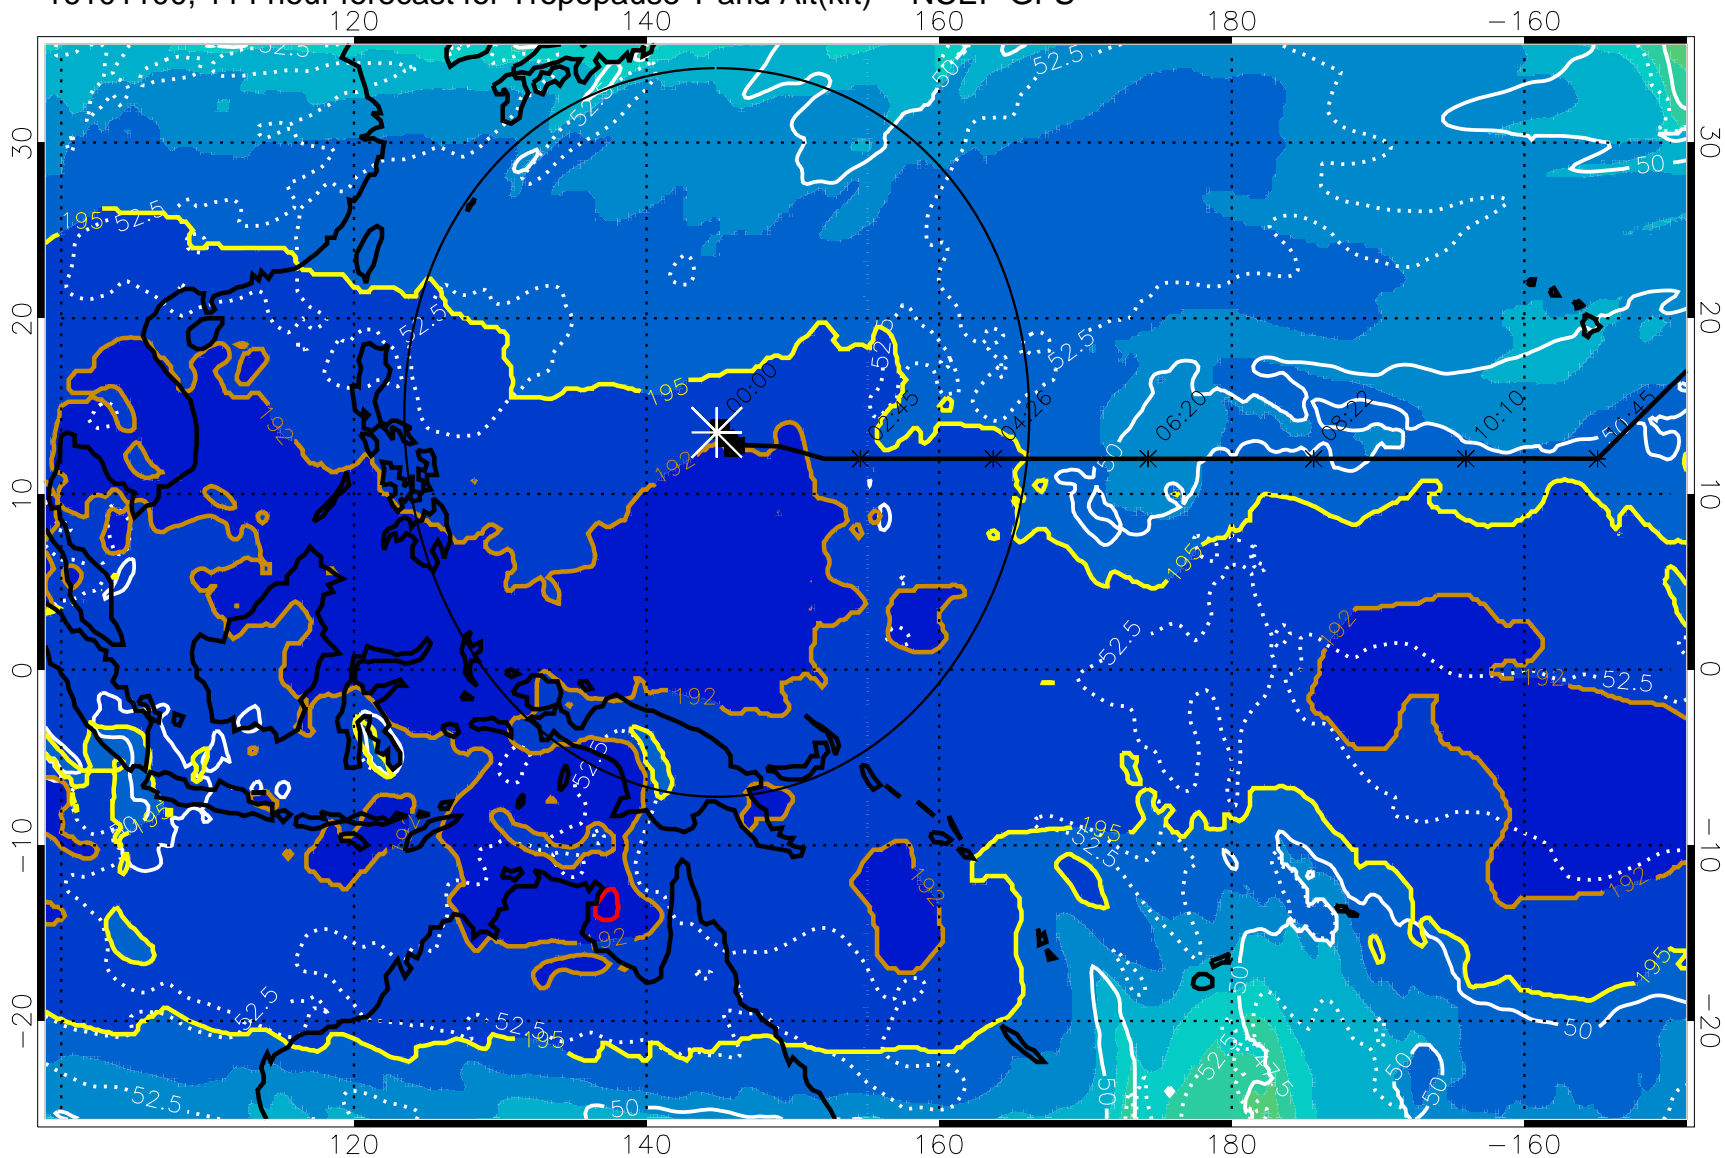

190 200 210 220 230

Tropopause T, K

Tropopause Altitude in kft (white)

192.5K Isotherm 195K Isotherm

187.5K Isotherm 190K Isotherm

Range ring of 2304 km

16101100, 114 hour forecast for Tropopause T and Alt(kft) -- NCEP GFS

190 200 210 220 230  
Tropopause T, K

Tropopause Altitude in kft (white)

192.5K Isotherm 195K Isotherm  
187.5K Isotherm 190K Isotherm

Range ring of 2304 km

16101106, 120 hour forecast for Tropopause T and Alt(kft) -- NCEP GFS