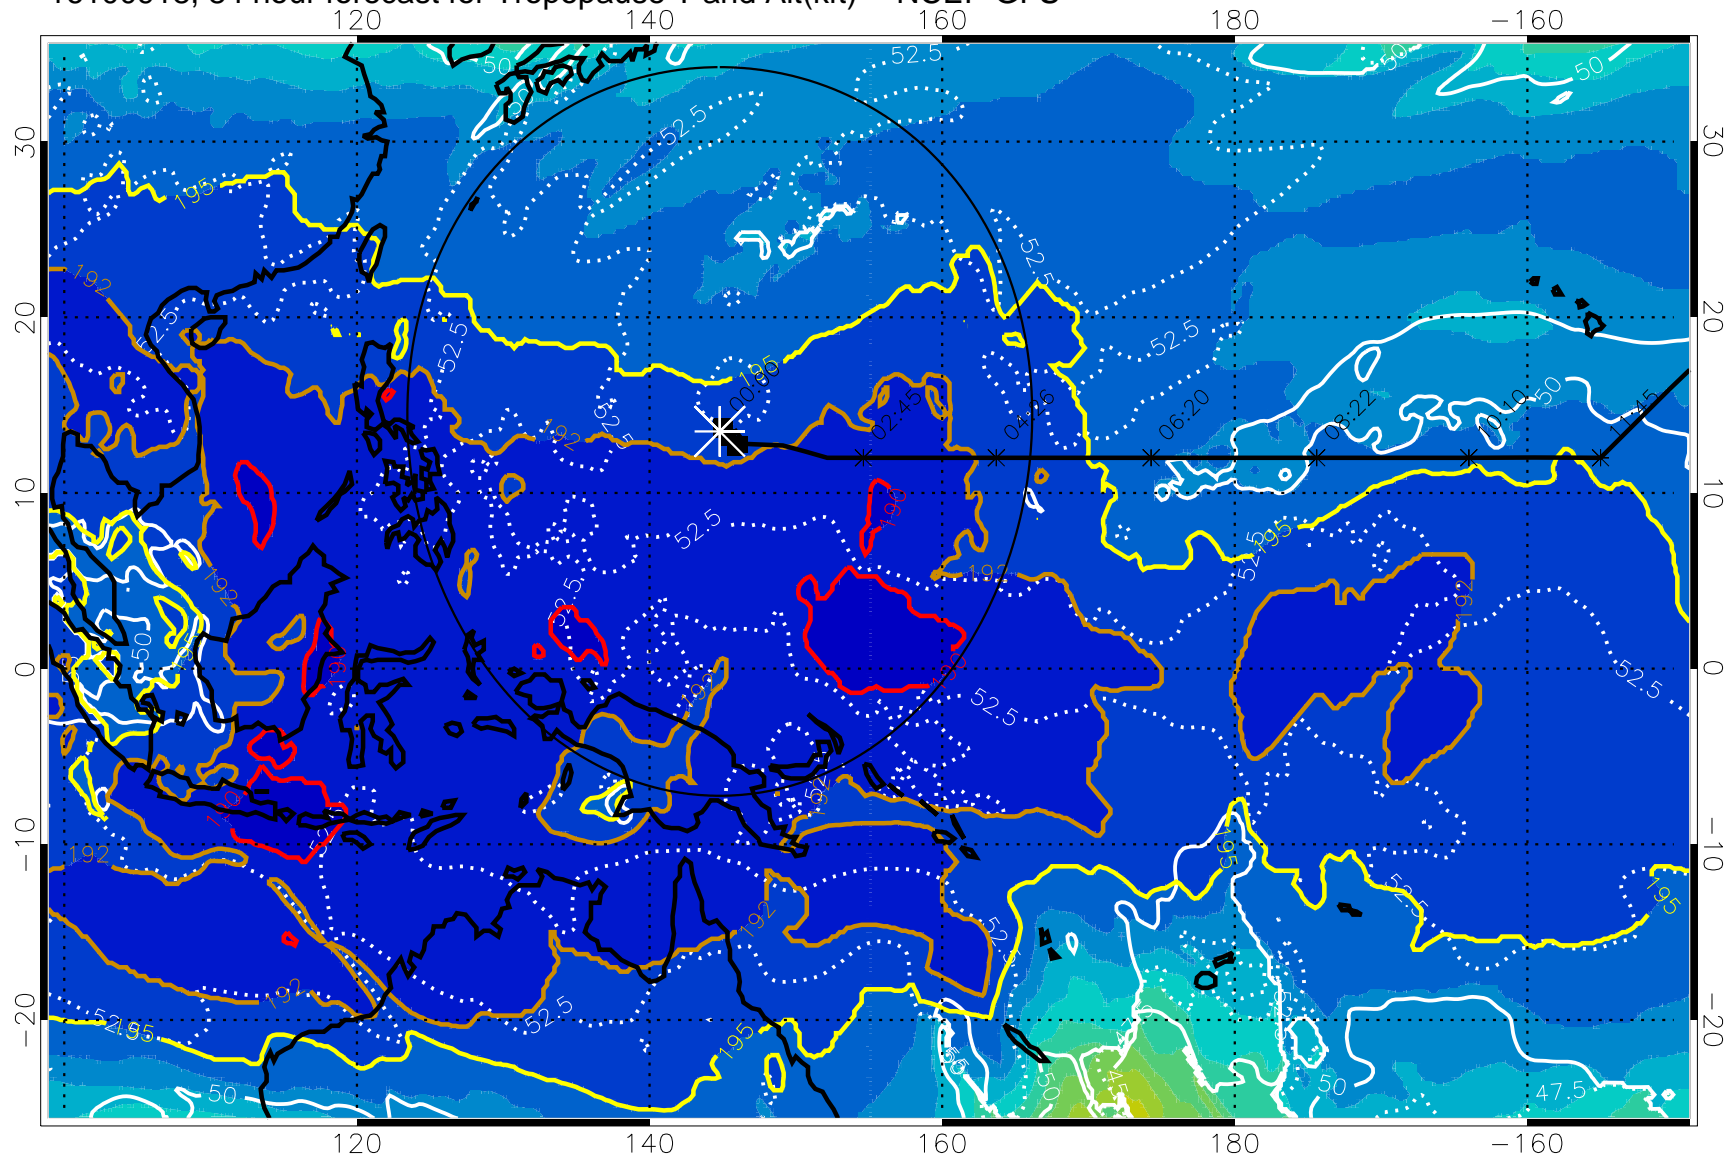

190 200 210 220 230

Tropopause T, K

Tropopause Altitude in kft (white)

192.5K Isotherm 195K Isotherm

187.5K Isotherm 190K Isotherm

Range ring of 2304 km

16100918, 84 hour forecast for Tropopause T and Alt(kft) -- NCEP GFS

190 200 210 220 230  
Tropopause T, K

Tropopause Altitude in kft (white)

192.5K Isotherm 195K Isotherm  
187.5K Isotherm 190K Isotherm

Range ring of 2304 km

16101000, 90 hour forecast for Tropopause T and Alt(kft) -- NCEP GFS