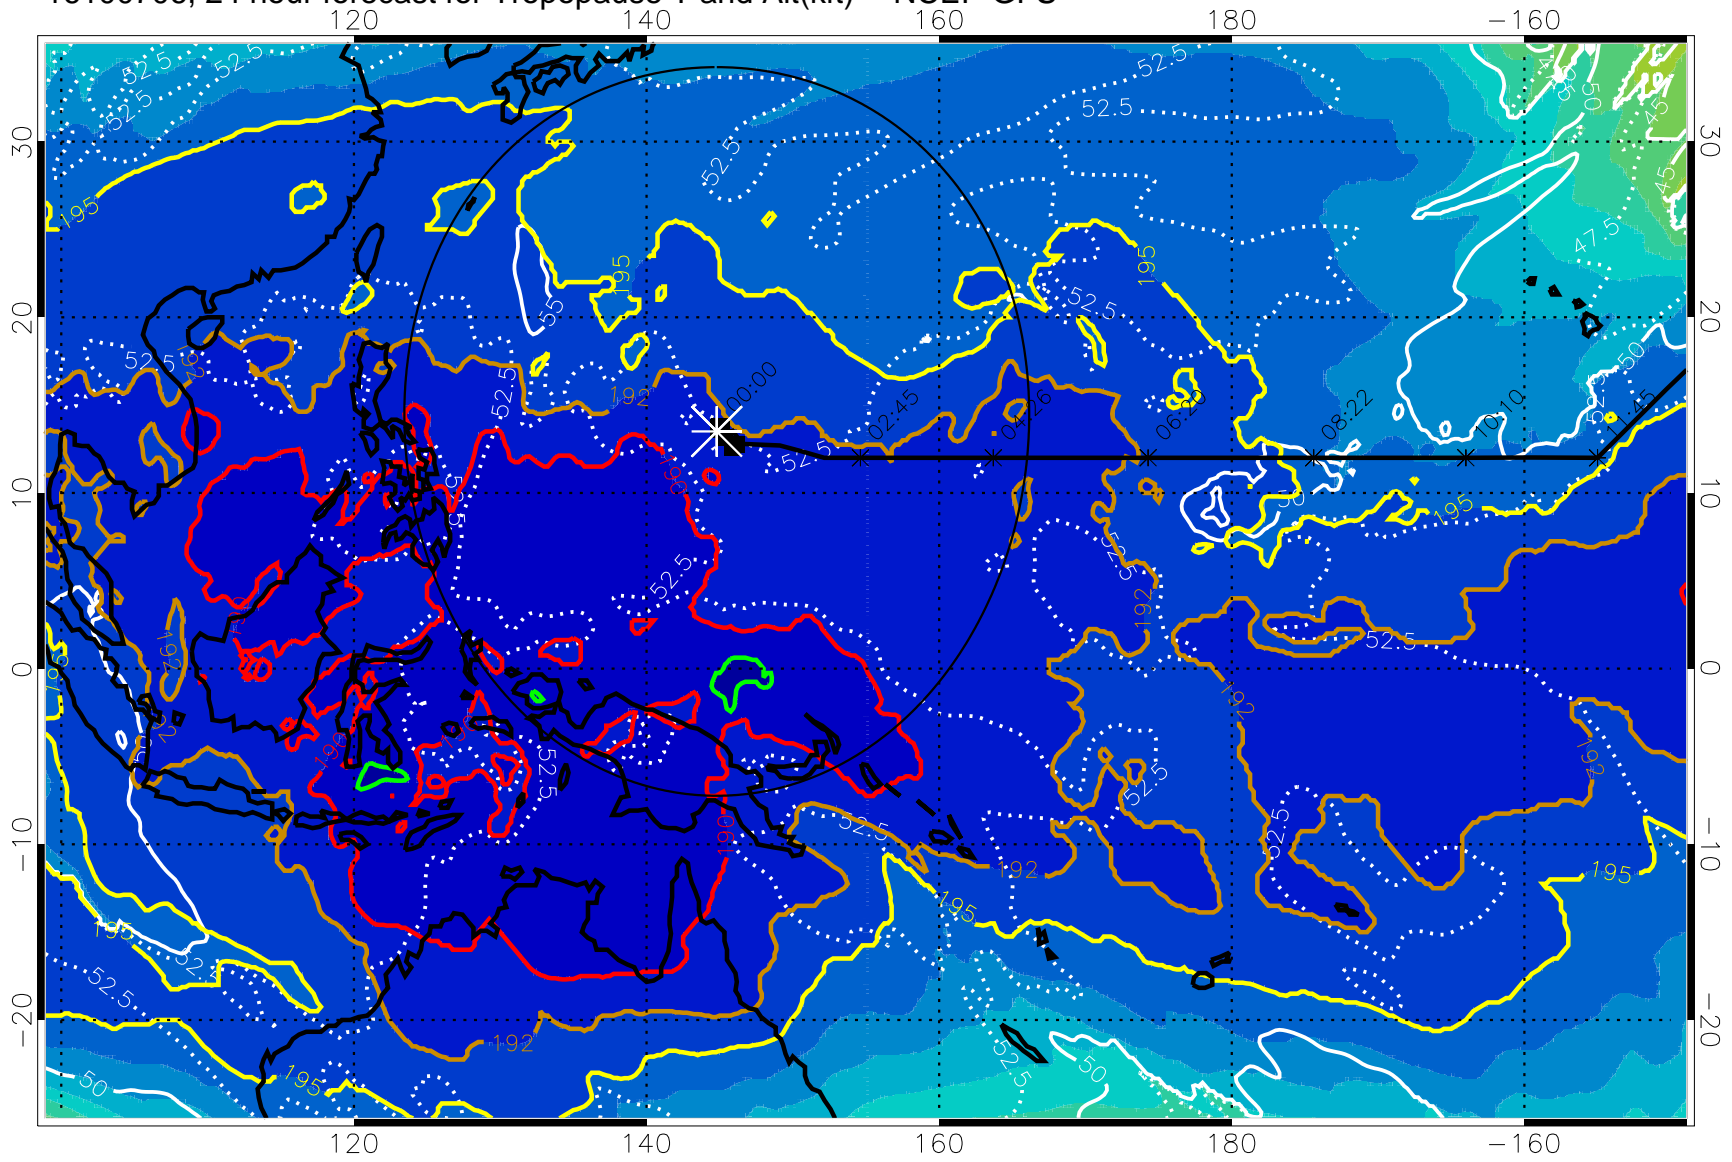

190 200 210 220 230

Tropopause T, K

Tropopause Altitude in kft (white)

192.5K Isotherm 195K Isotherm

187.5K Isotherm 190K Isotherm

Range ring of 2304 km

16100700, 18 hour forecast for Tropopause T and Alt(kft) -- NCEP GFS

190 200 210 220 230

Tropopause T, K

Tropopause Altitude in kft (white)

192.5K Isotherm 195K Isotherm  
187.5K Isotherm 190K Isotherm

Range ring of 2304 km

16100706, 24 hour forecast for Tropopause T and Alt(kft) -- NCEP GFS

190 200 210 220 230

Tropopause T, K

Tropopause Altitude in kft (white)

192.5K Isotherm 195K Isotherm

187.5K Isotherm 190K Isotherm

Range ring of 2304 km

16100712, 30 hour forecast for Tropopause T and Alt(kft) -- NCEP GFS