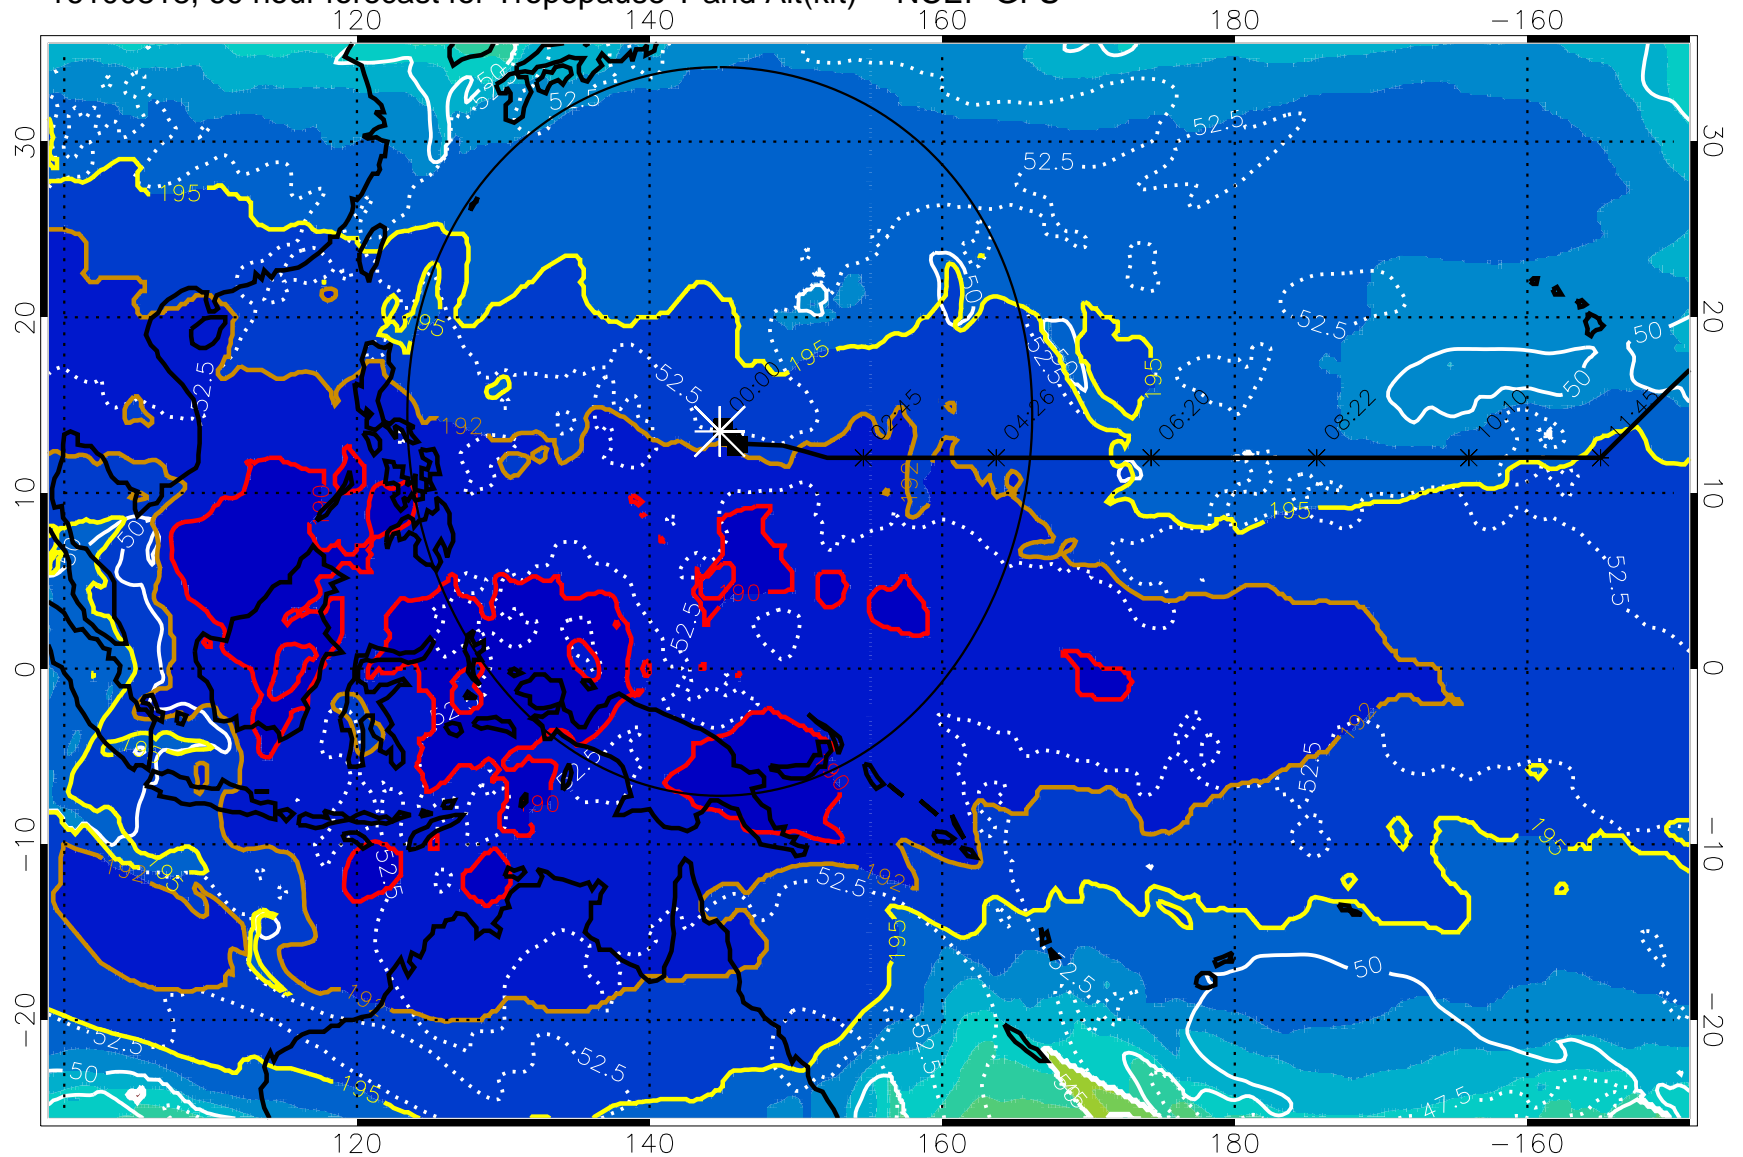

190 200 210 220 230

Tropopause T, K

Tropopause Altitude in kft (white)

192.5K Isotherm 195K Isotherm

187.5K Isotherm 190K Isotherm

Range ring of 2304 km

16100818, 60 hour forecast for Tropopause T and Alt(kft) -- NCEP GFS

190 200 210 220 230  
Tropopause T, K

Tropopause Altitude in kft (white)

192.5K Isotherm 195K Isotherm  
187.5K Isotherm 190K Isotherm

Range ring of 2304 km

16100900, 66 hour forecast for Tropopause T and Alt(kft) -- NCEP GFS