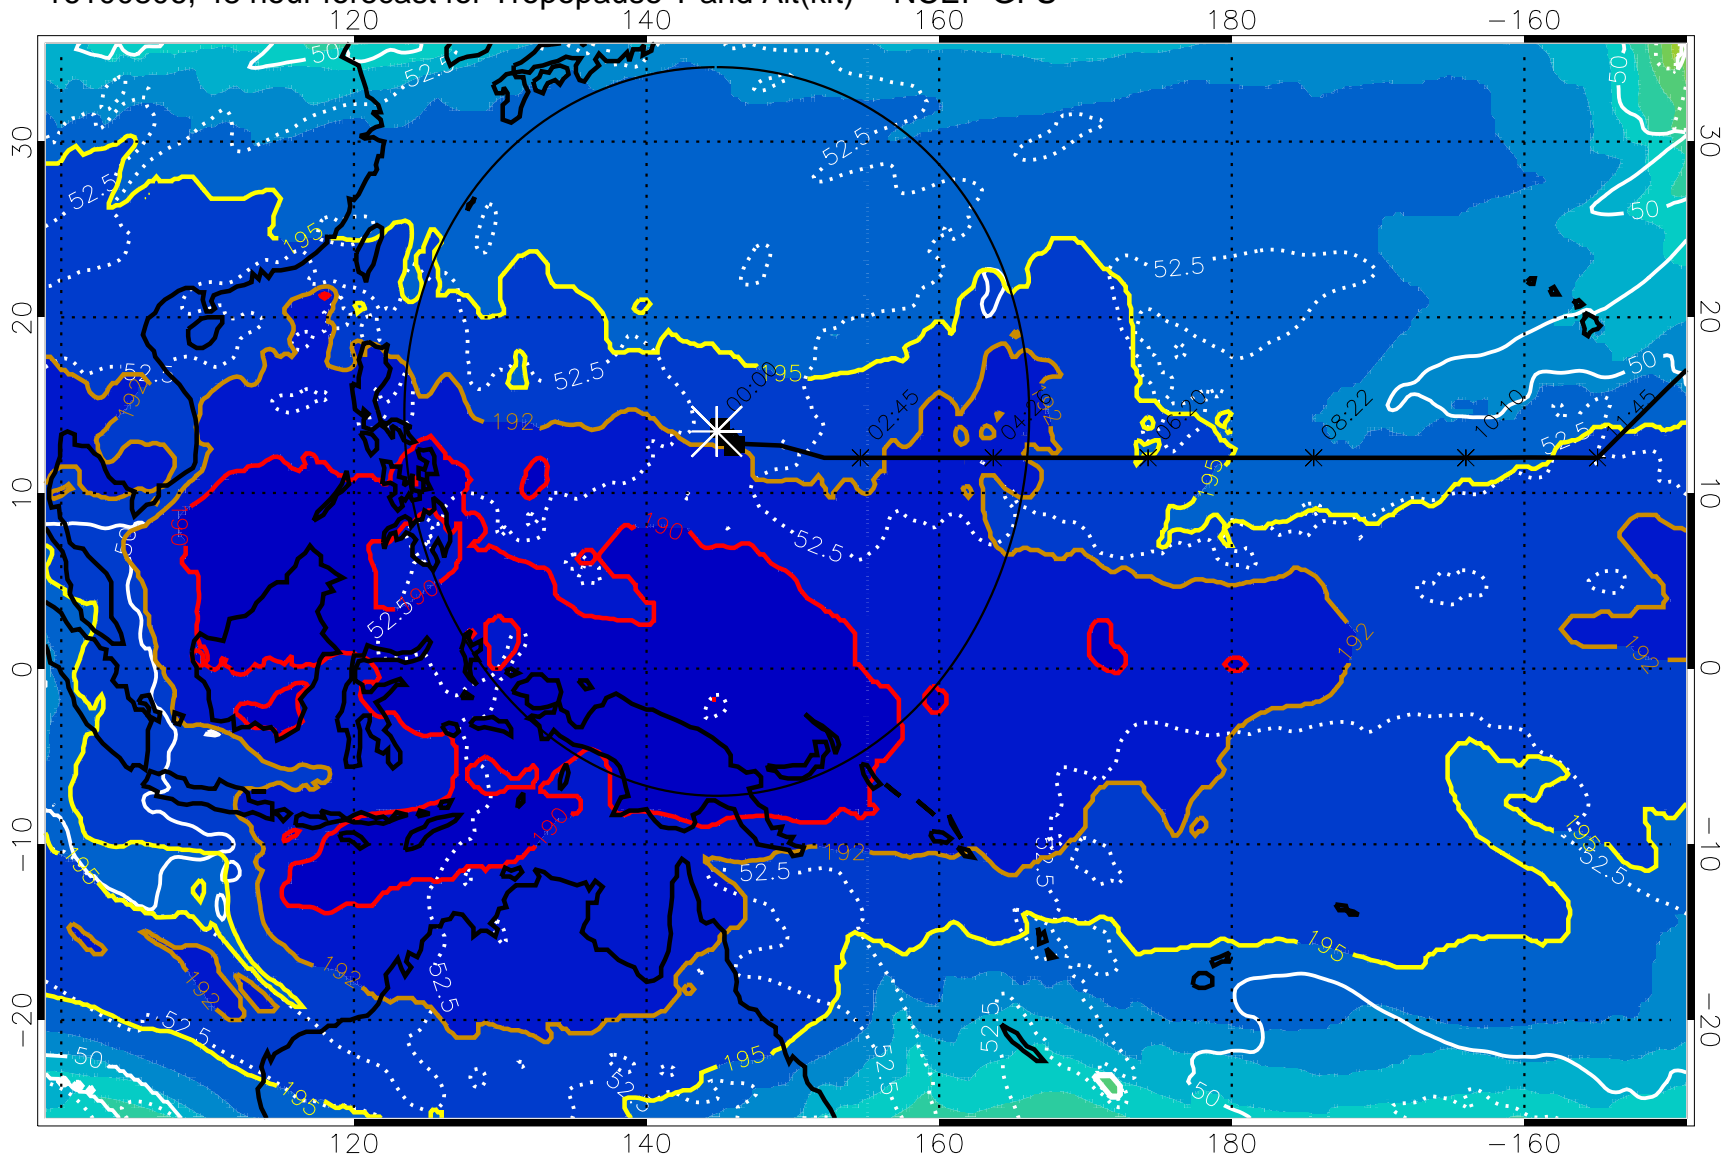

190 200 210 220 230

Tropopause T, K

Tropopause Altitude in kft (white)

192.5K Isotherm 195K Isotherm

187.5K Isotherm 190K Isotherm

Range ring of 2304 km

16100806, 48 hour forecast for Tropopause T and Alt(kft) -- NCEP GFS

190 200 210 220 230  
Tropopause T, K

Tropopause Altitude in kft (white)

192.5K Isotherm 195K Isotherm  
187.5K Isotherm 190K Isotherm

Range ring of 2304 km

16100812, 54 hour forecast for Tropopause T and Alt(kft) -- NCEP GFS