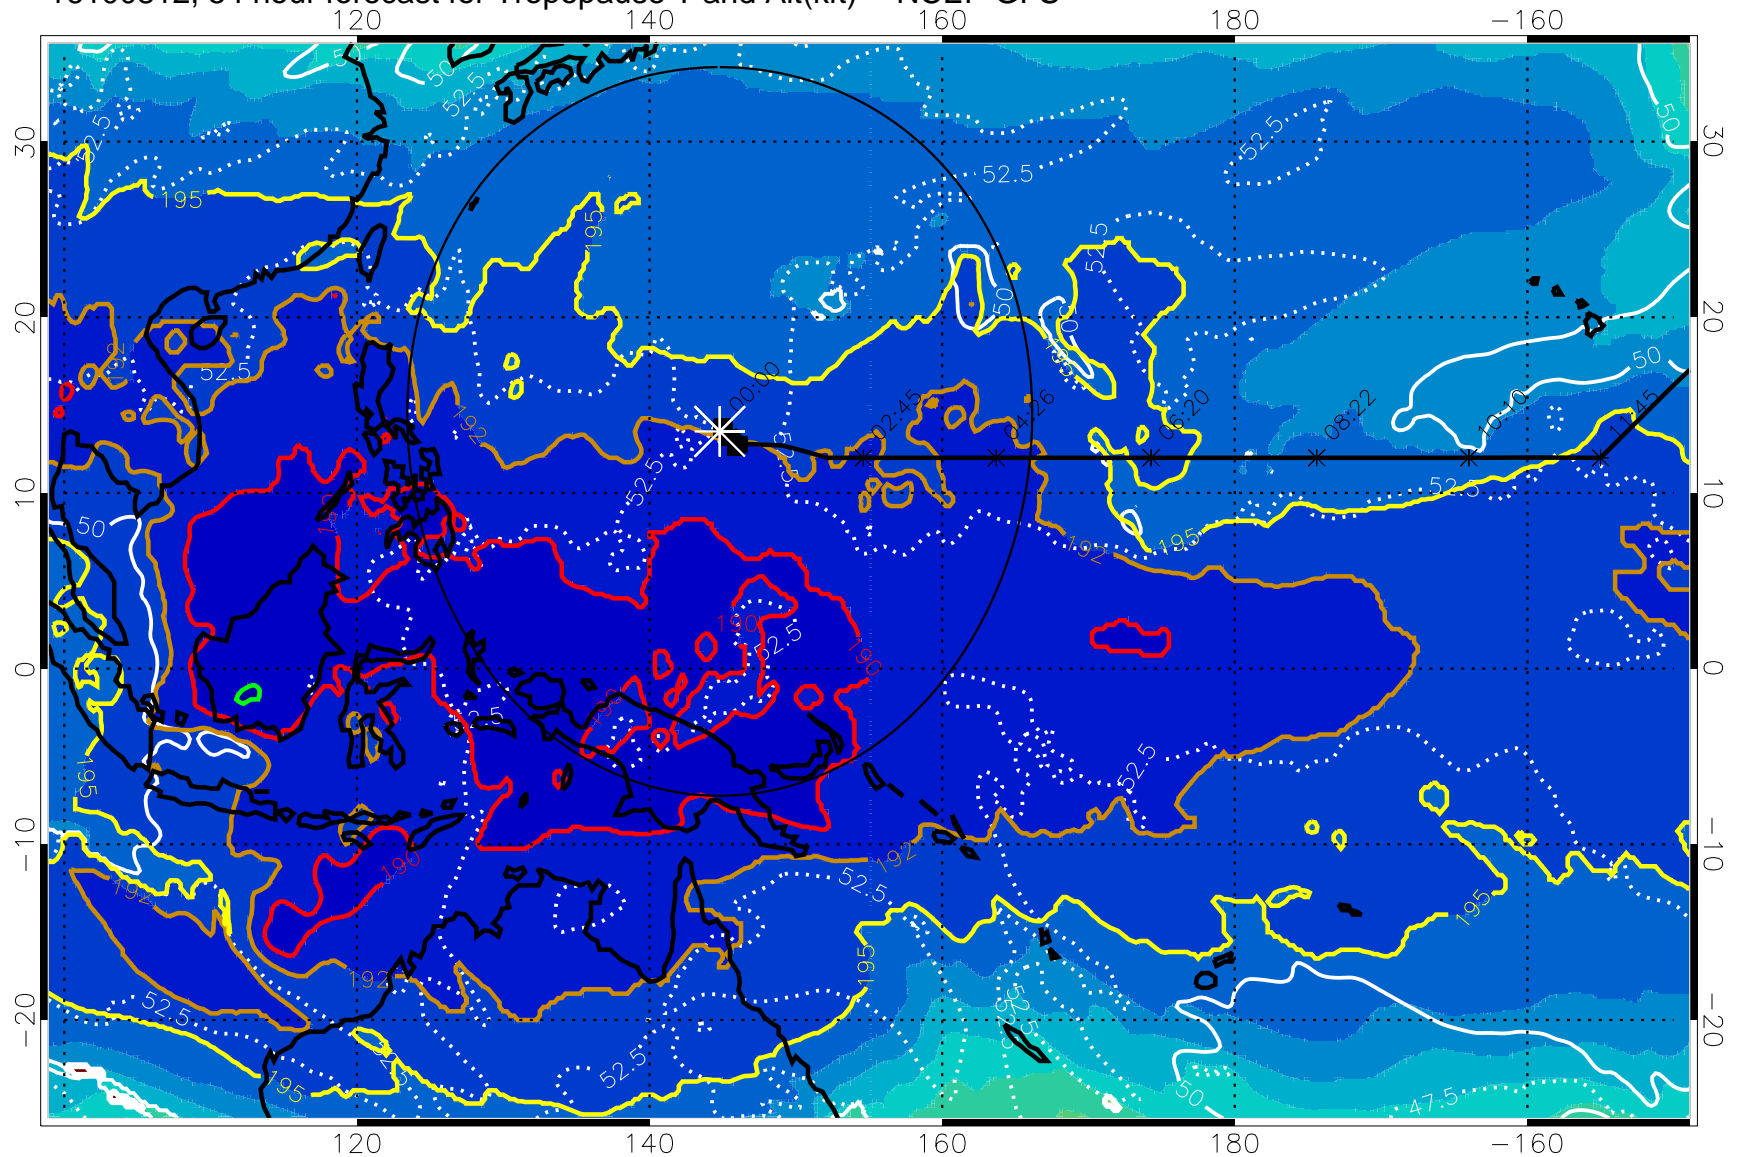

190 200 210 220 230  
Tropopause T, K

Tropopause Altitude in kft (white)

192.5K Isotherm 195K Isotherm  
187.5K Isotherm 190K Isotherm

Range ring of 2304 km

16100812, 54 hour forecast for Tropopause T and Alt(kft) -- NCEP GFS

190 200 210 220 230

Tropopause T, K

Tropopause Altitude in kft (white)

192.5K Isotherm 195K Isotherm

187.5K Isotherm 190K Isotherm

Range ring of 2304 km

16100818, 60 hour forecast for Tropopause T and Alt(kft) -- NCEP GFS