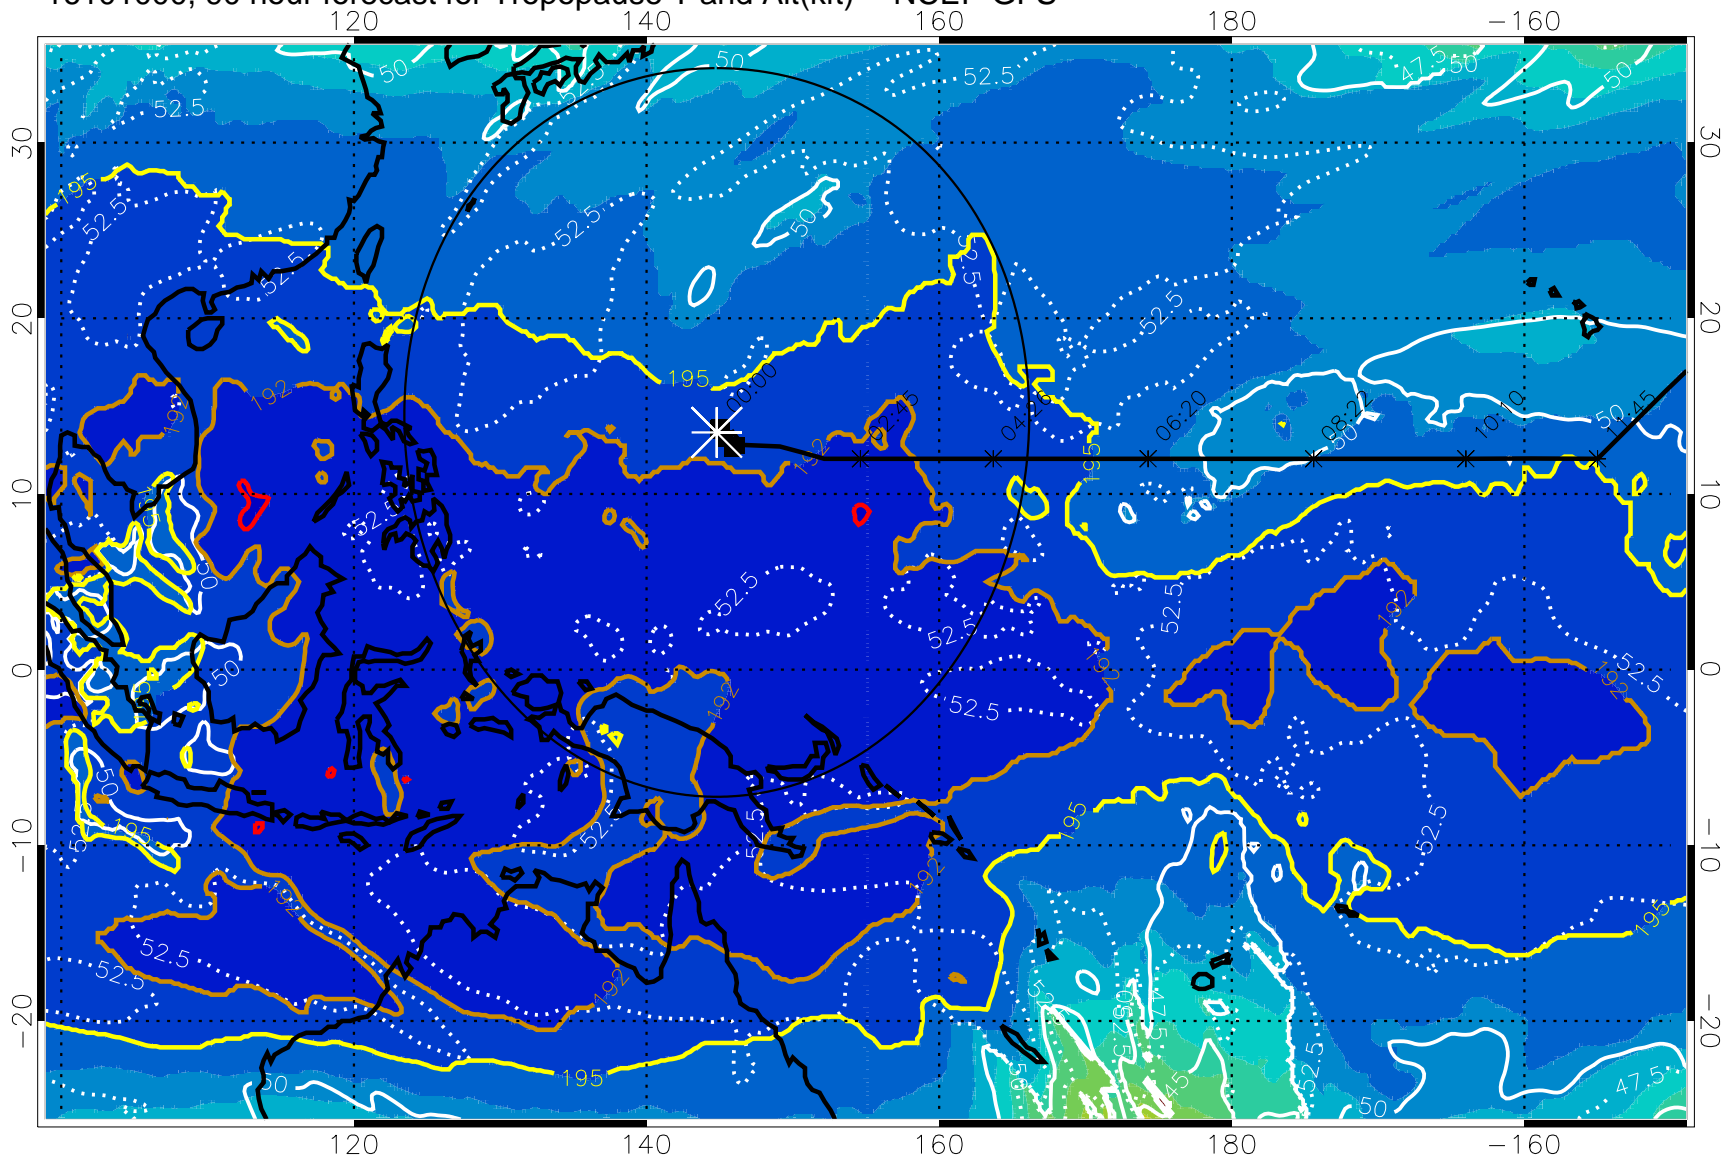

190 200 210 220 230

Tropopause T, K

Tropopause Altitude in kft (white)

192.5K Isotherm 195K Isotherm

187.5K Isotherm 190K Isotherm

Range ring of 2304 km

16100918, 84 hour forecast for Tropopause T and Alt(kft) -- NCEP GFS

190 200 210 220 230  
Tropopause T, K

Tropopause Altitude in kft (white)

192.5K Isotherm 195K Isotherm  
187.5K Isotherm 190K Isotherm

Range ring of 2304 km

16101000, 90 hour forecast for Tropopause T and Alt(kft) -- NCEP GFS