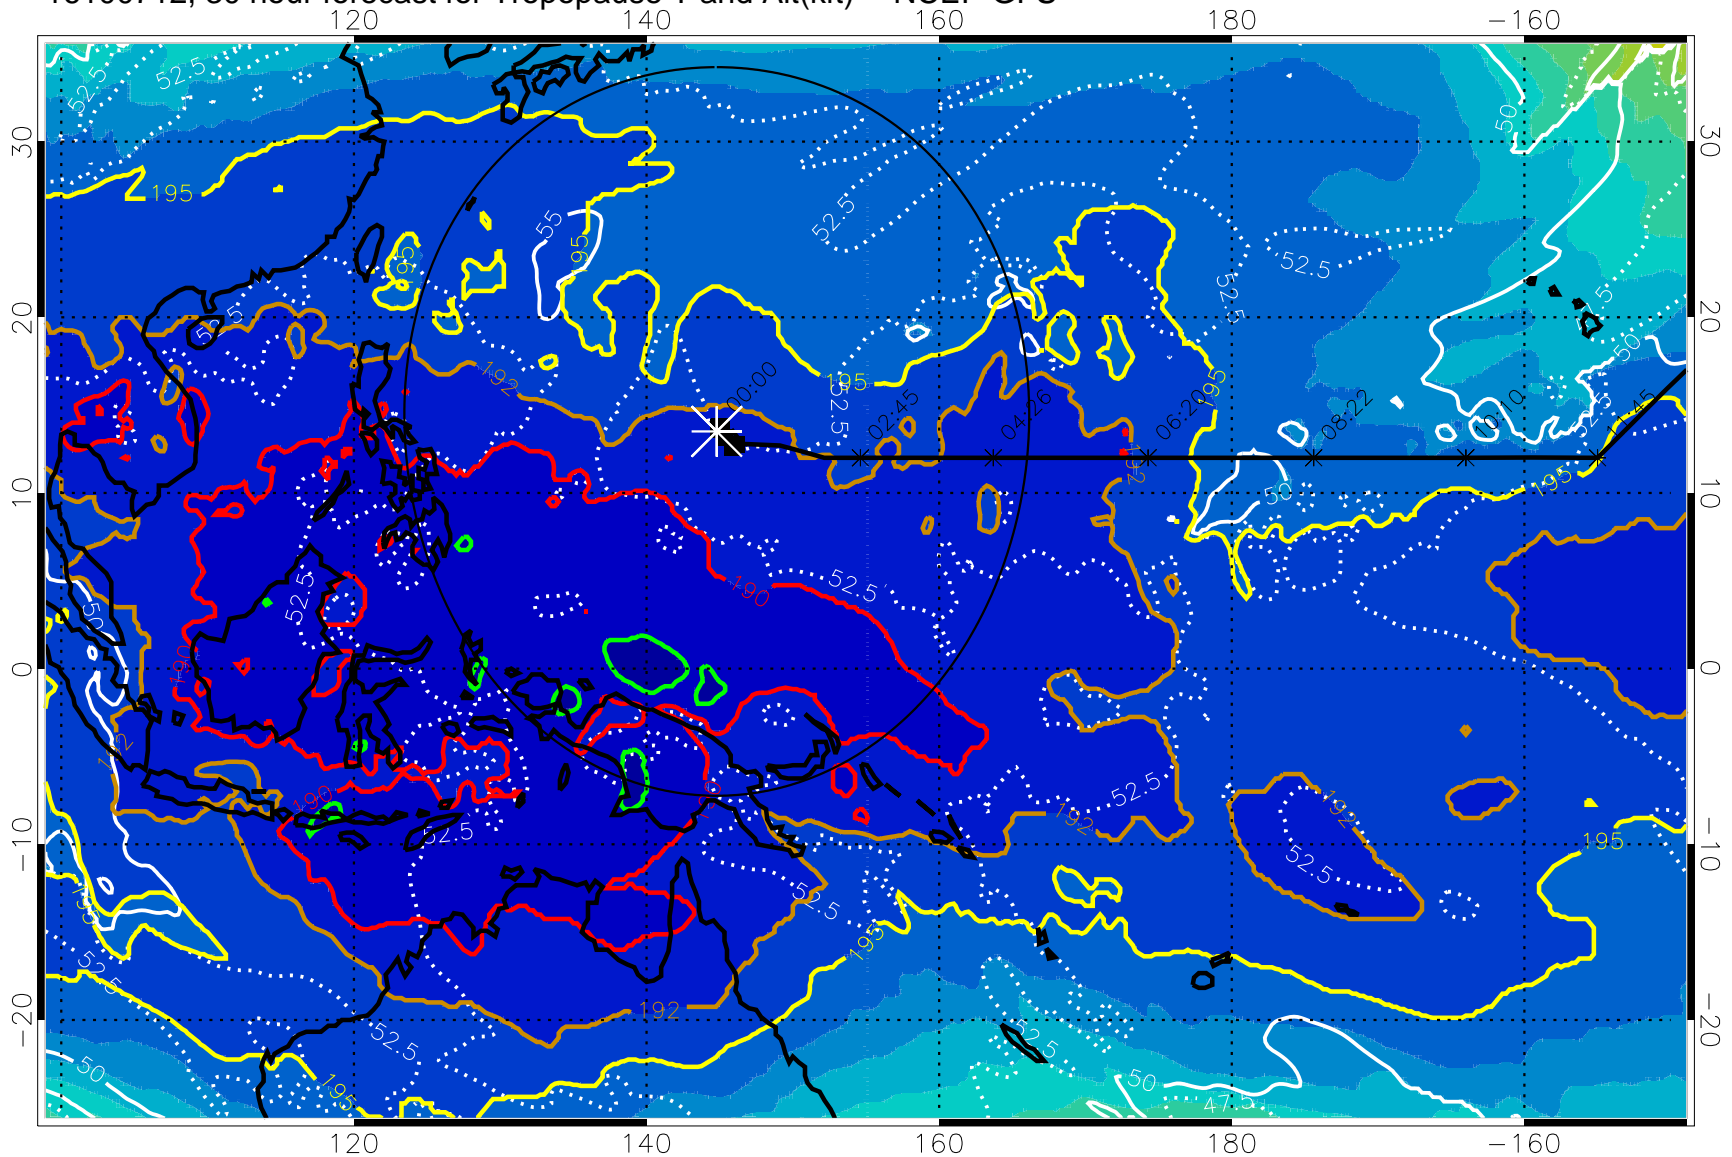

190 200 210 220 230

Tropopause T, K

Tropopause Altitude in kft (white)

192.5K Isotherm 195K Isotherm

187.5K Isotherm 190K Isotherm

Range ring of 2304 km

16100712, 30 hour forecast for Tropopause T and Alt(kft) -- NCEP GFS

190 200 210 220 230

Tropopause T, K

Tropopause Altitude in kft (white)

192.5K Isotherm 195K Isotherm

187.5K Isotherm 190K Isotherm

Range ring of 2304 km

16100718, 36 hour forecast for Tropopause T and Alt(kft) -- NCEP GFS

190 200 210 220 230  
Tropopause T, K

Tropopause Altitude in kft (white)

192.5K Isotherm 195K Isotherm  
187.5K Isotherm 190K Isotherm

Range ring of 2304 km

16100800, 42 hour forecast for Tropopause T and Alt(kft) -- NCEP GFS