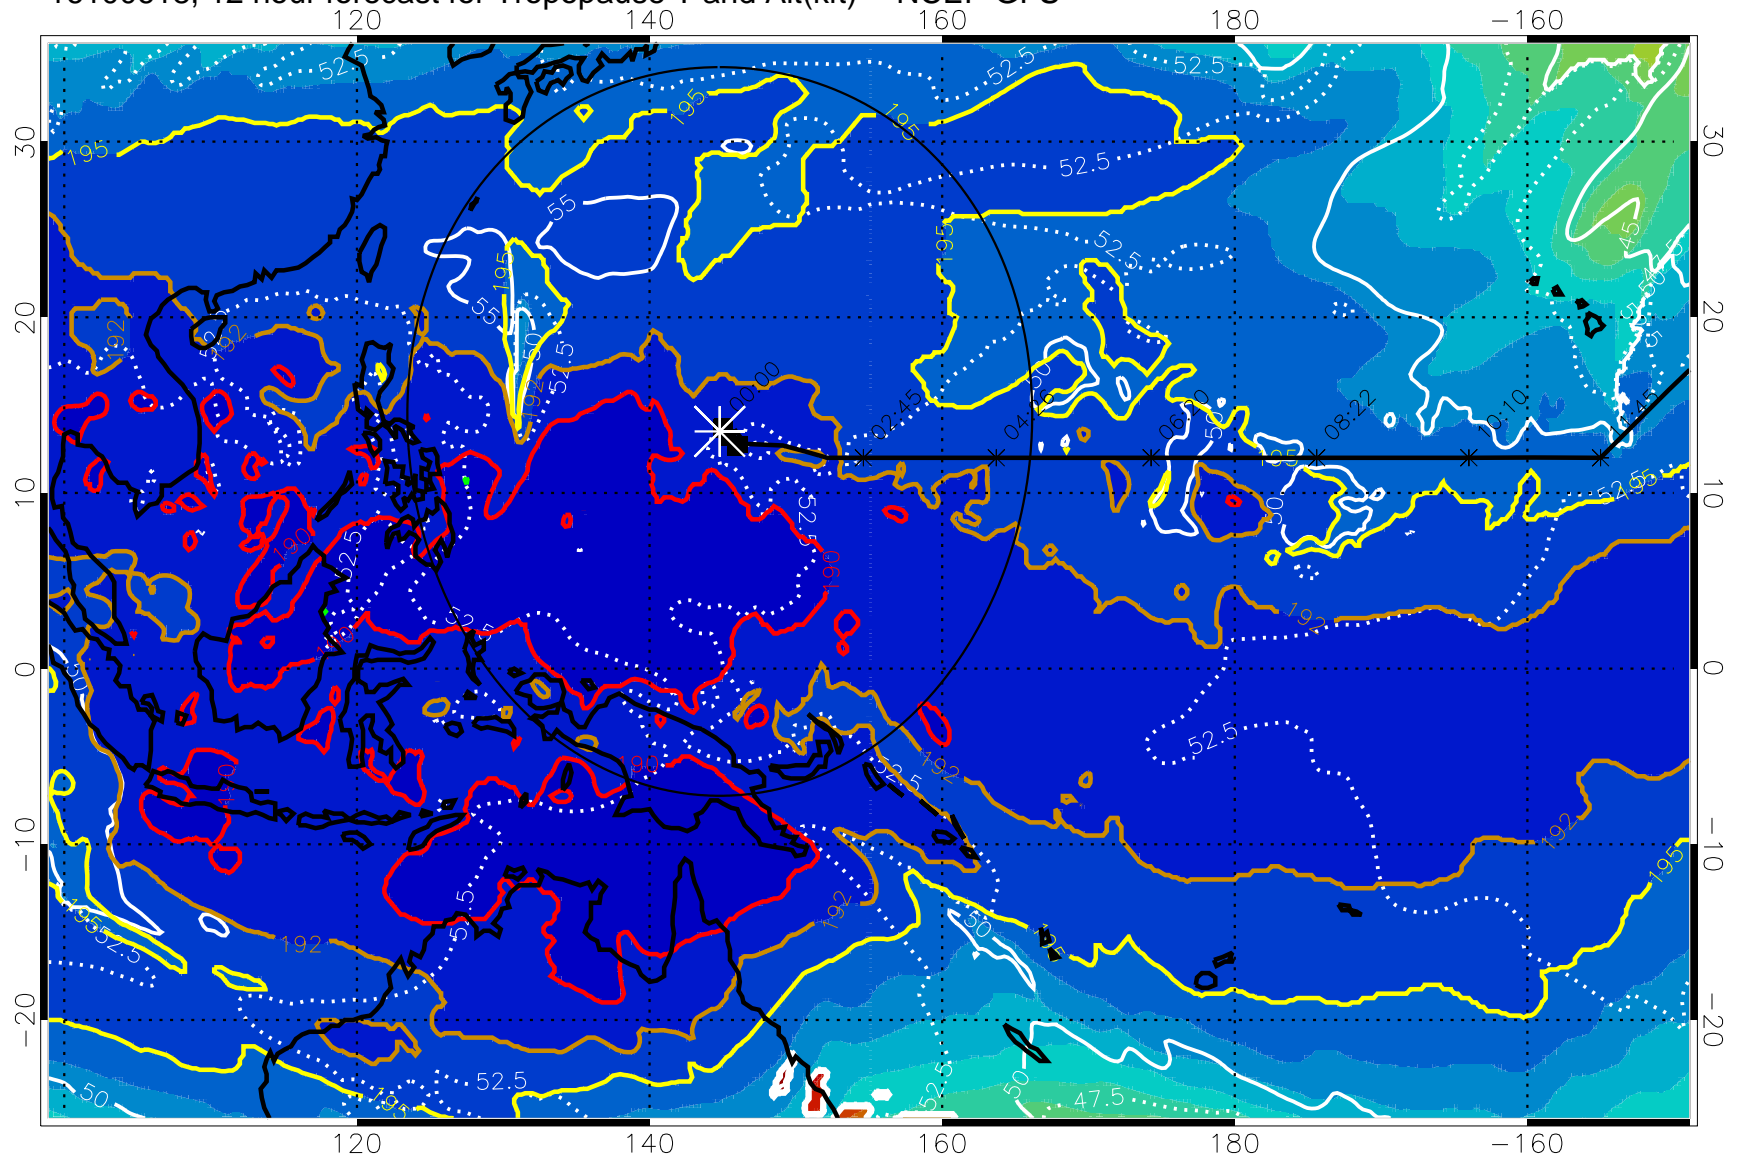

16100612, 6 hour forecast for Tropopause T and Alt(kft) -- NCEP GFS

Tropopause Altitude in kft (white)

192.5K Isotherm 195K Isotherm  
187.5K Isotherm 190K Isotherm

Range ring of 2304 km

16100618, 12 hour forecast for Tropopause T and Alt(kft) -- NCEP GFS

190 200 210 220 230

Tropopause T, K

Tropopause Altitude in kft (white)

192.5K Isotherm 195K Isotherm

187.5K Isotherm 190K Isotherm

Range ring of 2304 km

16100700, 18 hour forecast for Tropopause T and Alt(kft) -- NCEP GFS