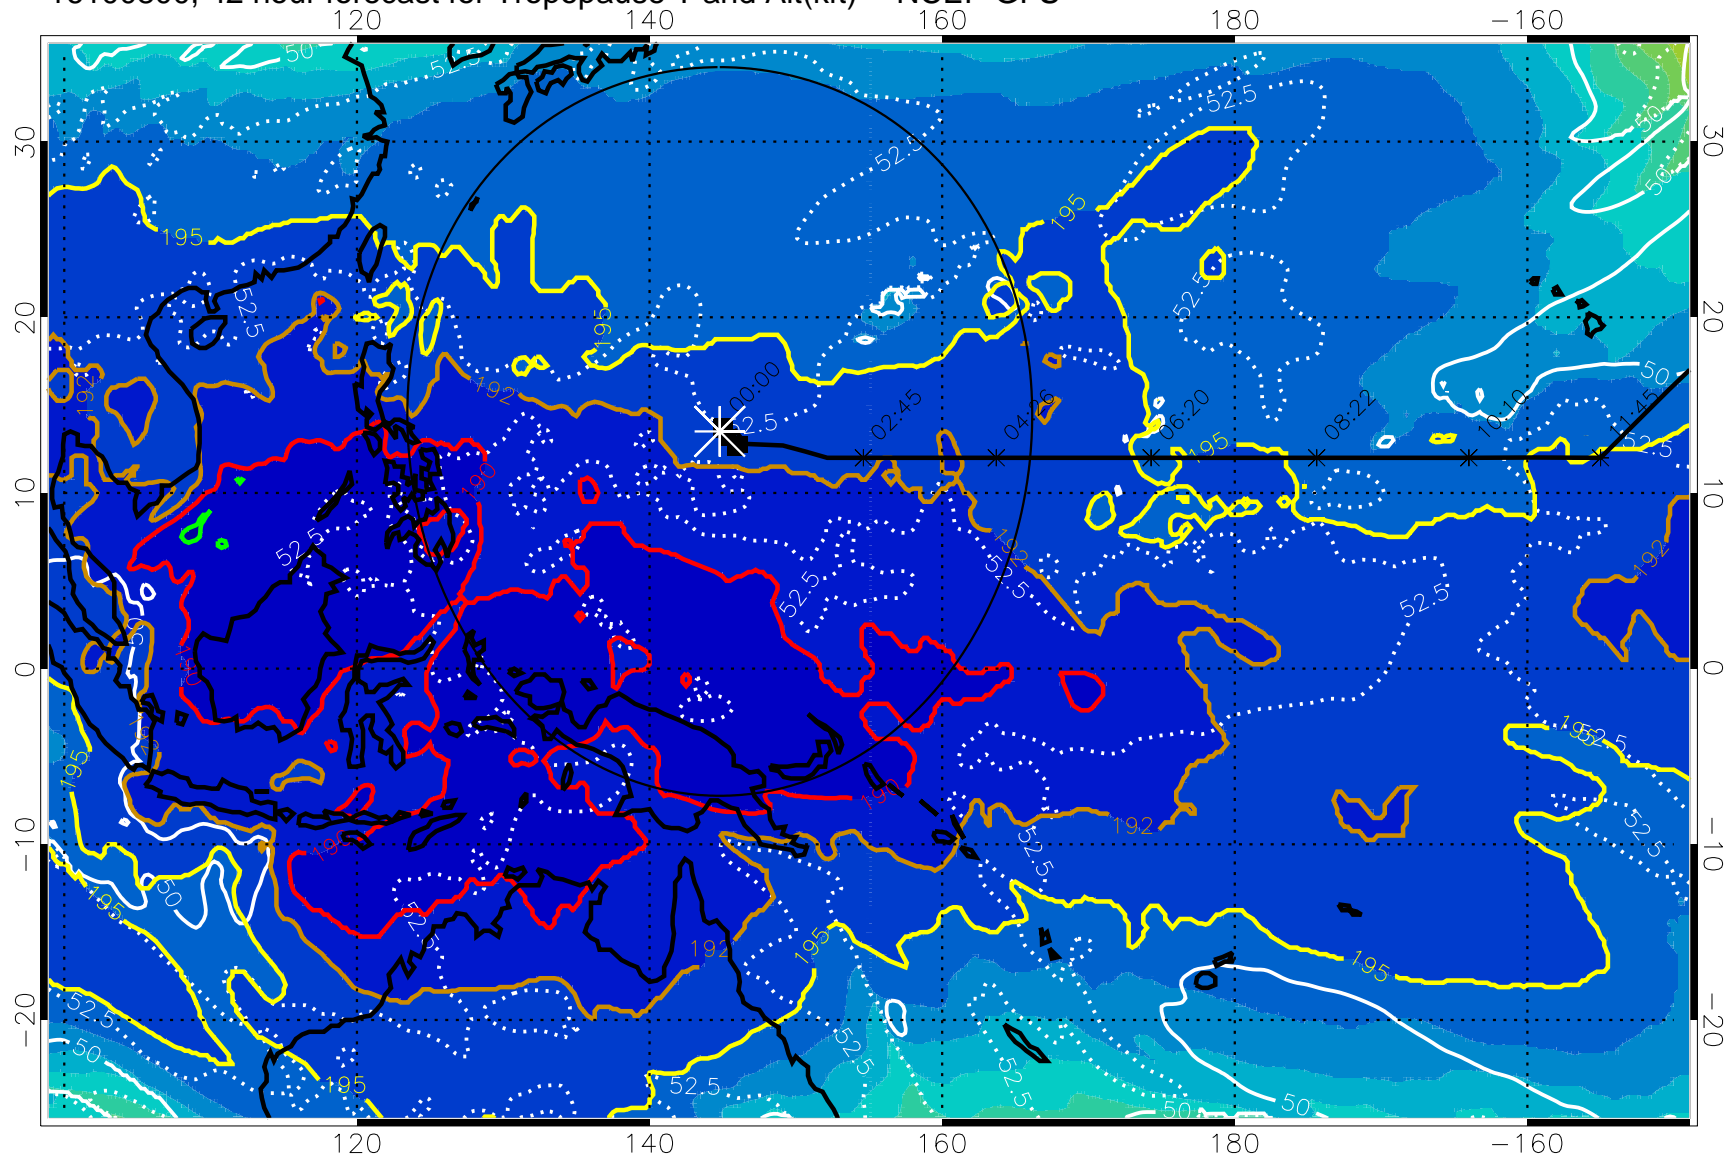

190 200 210 220 230

Tropopause T, K

Tropopause Altitude in kft (white)

192.5K Isotherm 195K Isotherm

187.5K Isotherm 190K Isotherm

Range ring of 2304 km

16100718, 36 hour forecast for Tropopause T and Alt(kft) -- NCEP GFS

190 200 210 220 230  
Tropopause T, K

Tropopause Altitude in kft (white)

192.5K Isotherm 195K Isotherm  
187.5K Isotherm 190K Isotherm

Range ring of 2304 km

16100800, 42 hour forecast for Tropopause T and Alt(kft) -- NCEP GFS