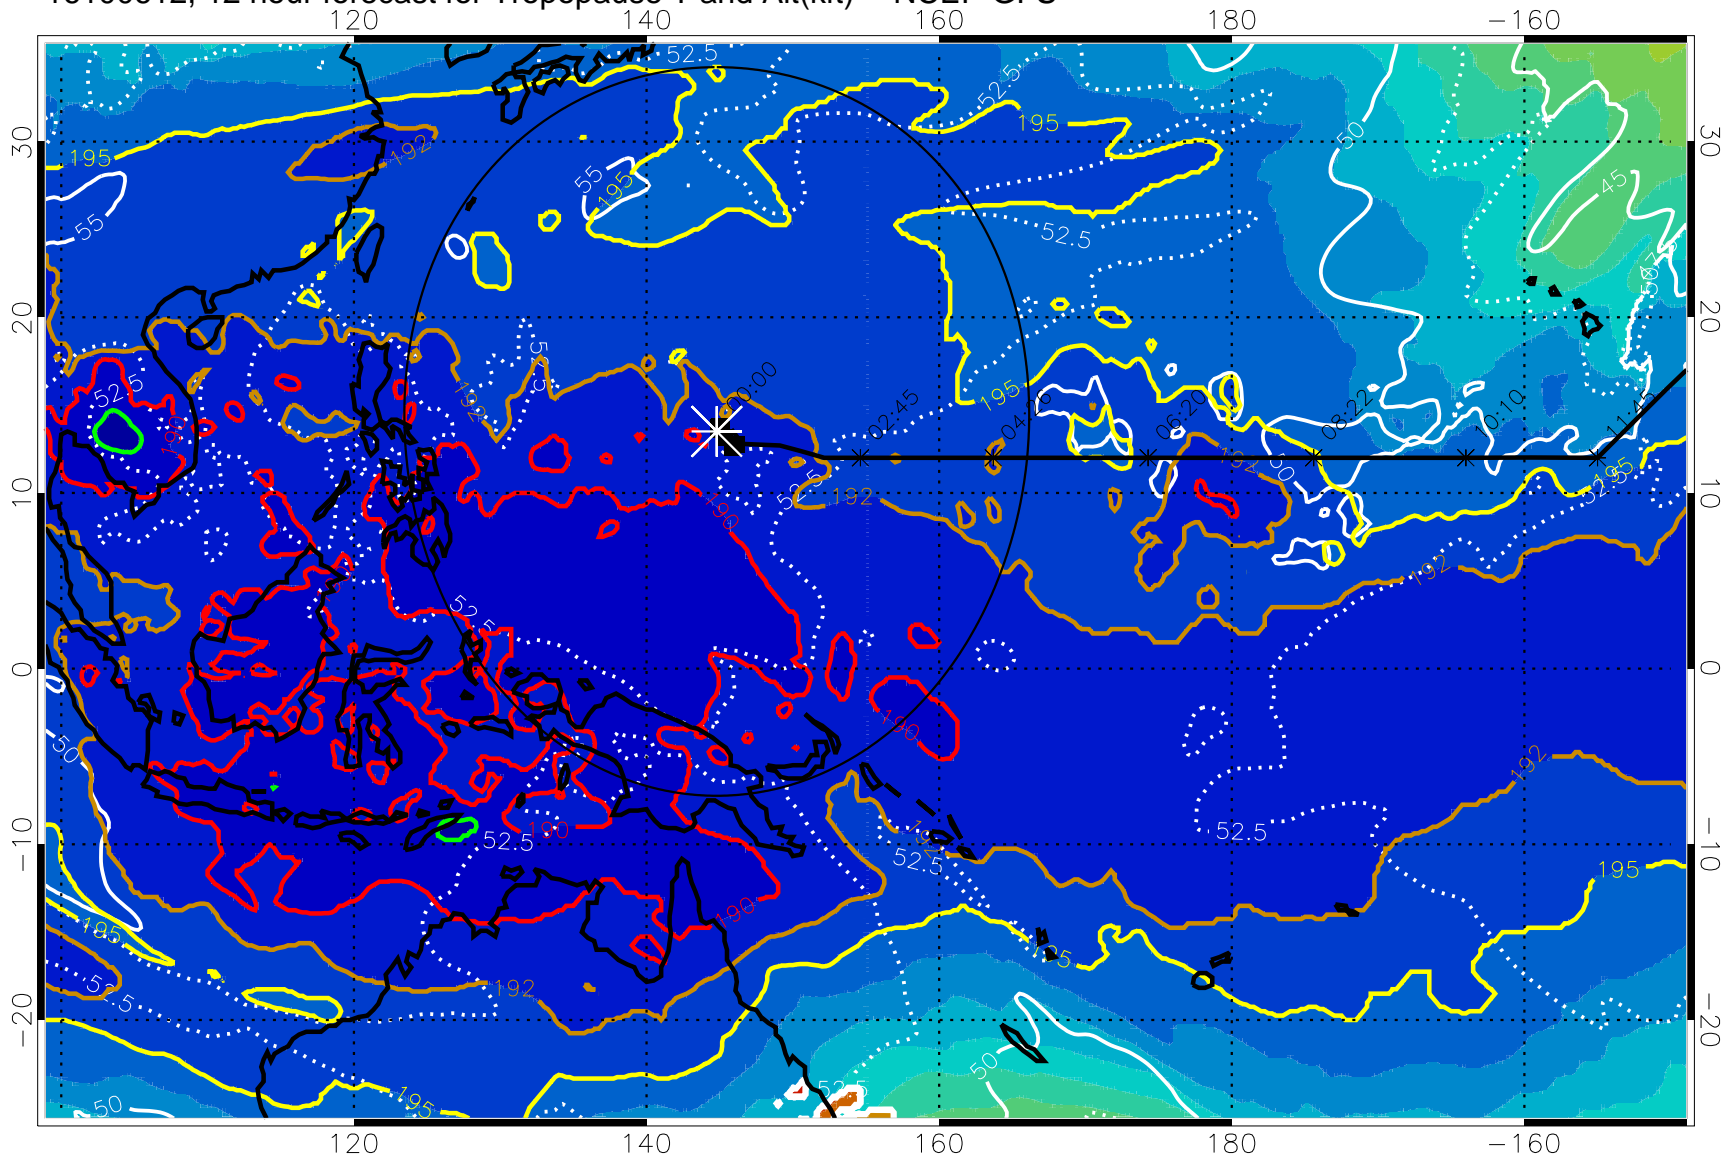

16100612, 12 hour forecast for Tropopause T and Alt(kft) -- NCEP GFS

190 200 210 220 230

Tropopause T, K

Tropopause Altitude in kft (white)

192.5K Isotherm 195K Isotherm

187.5K Isotherm 190K Isotherm

Range ring of 2304 km