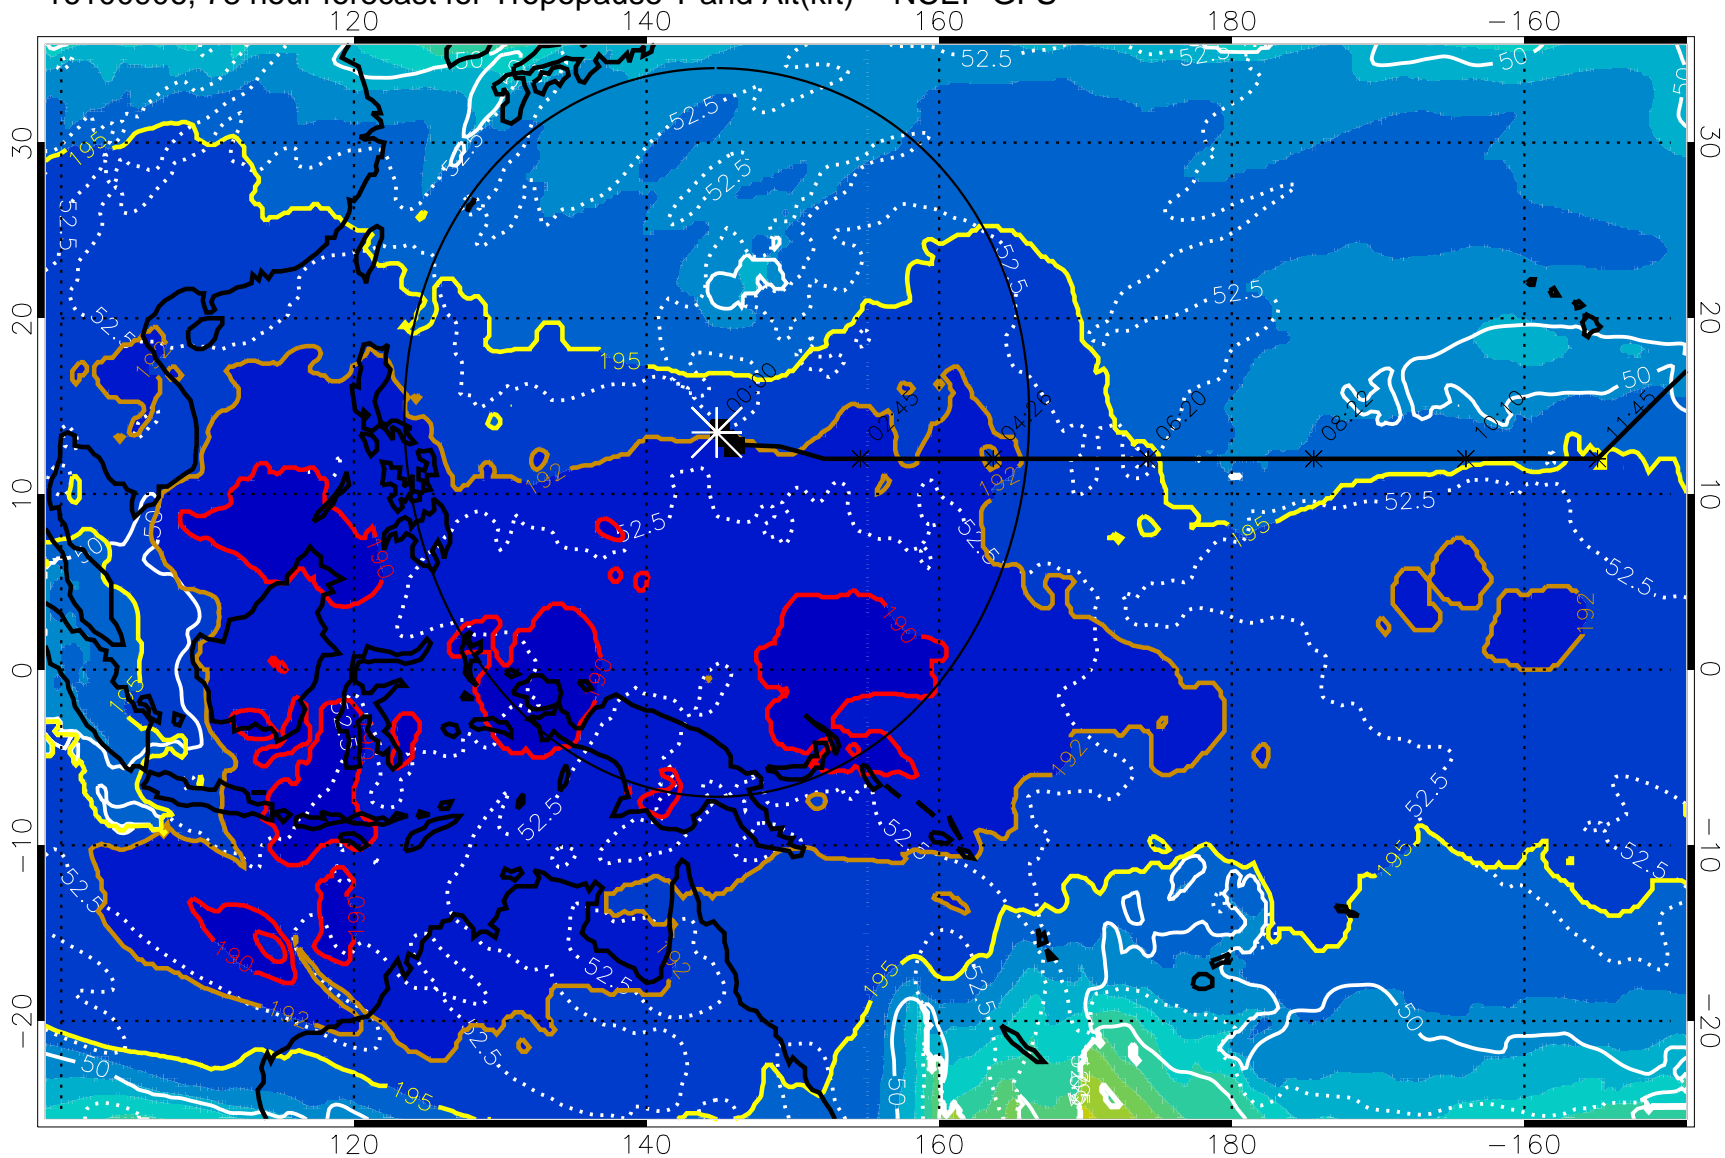

16100906, 78 hour forecast for Tropopause T and Alt(kft) -- NCEP GFS

190 200 210 220 230

Tropopause T, K

Tropopause Altitude in kft (white)

192.5K Isotherm 195K Isotherm

187.5K Isotherm 190K Isotherm

Range ring of 2304 km