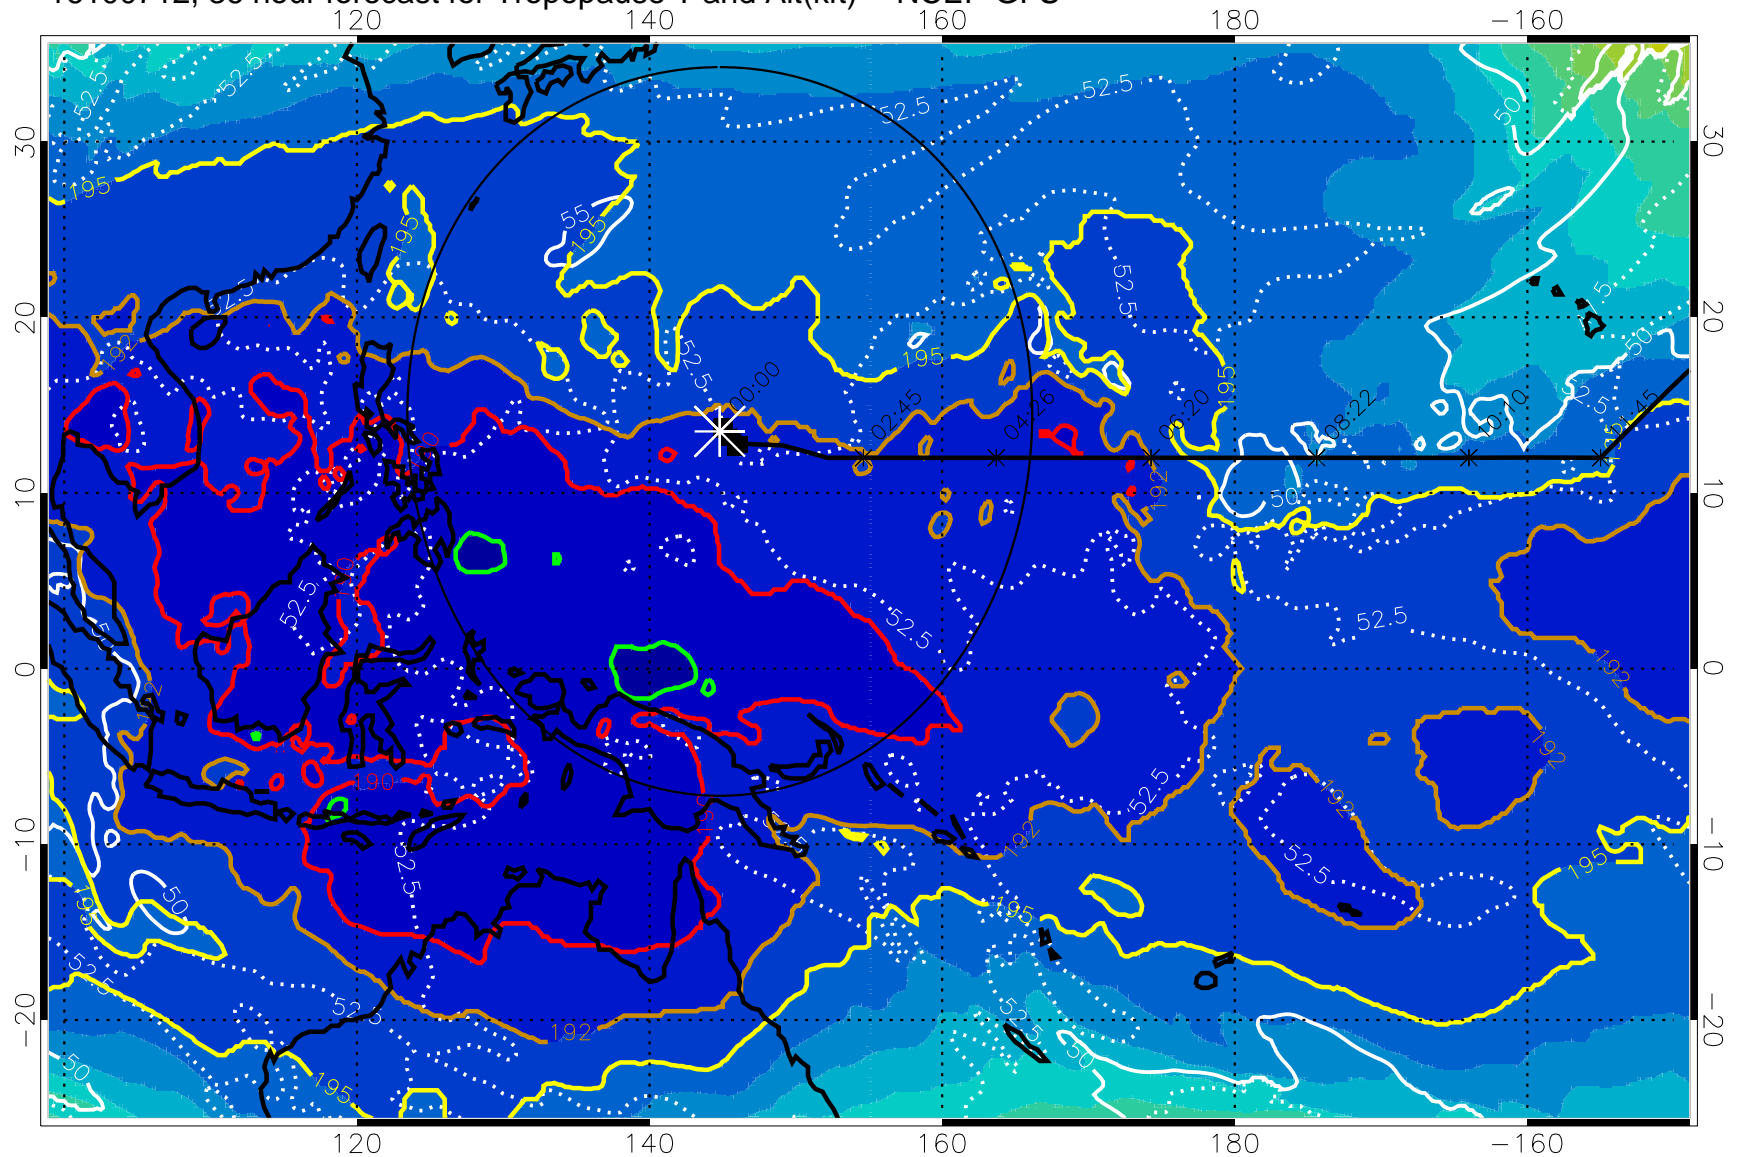

16100712, 36 hour forecast for Tropopause T and Alt(kft) -- NCEP GFS

190 200 210 220 230
Tropopause T, K

Tropopause Altitude in kft (white)

192.5K Isotherm 195K Isotherm
187.5K Isotherm 190K Isotherm

Range ring of 2304 km