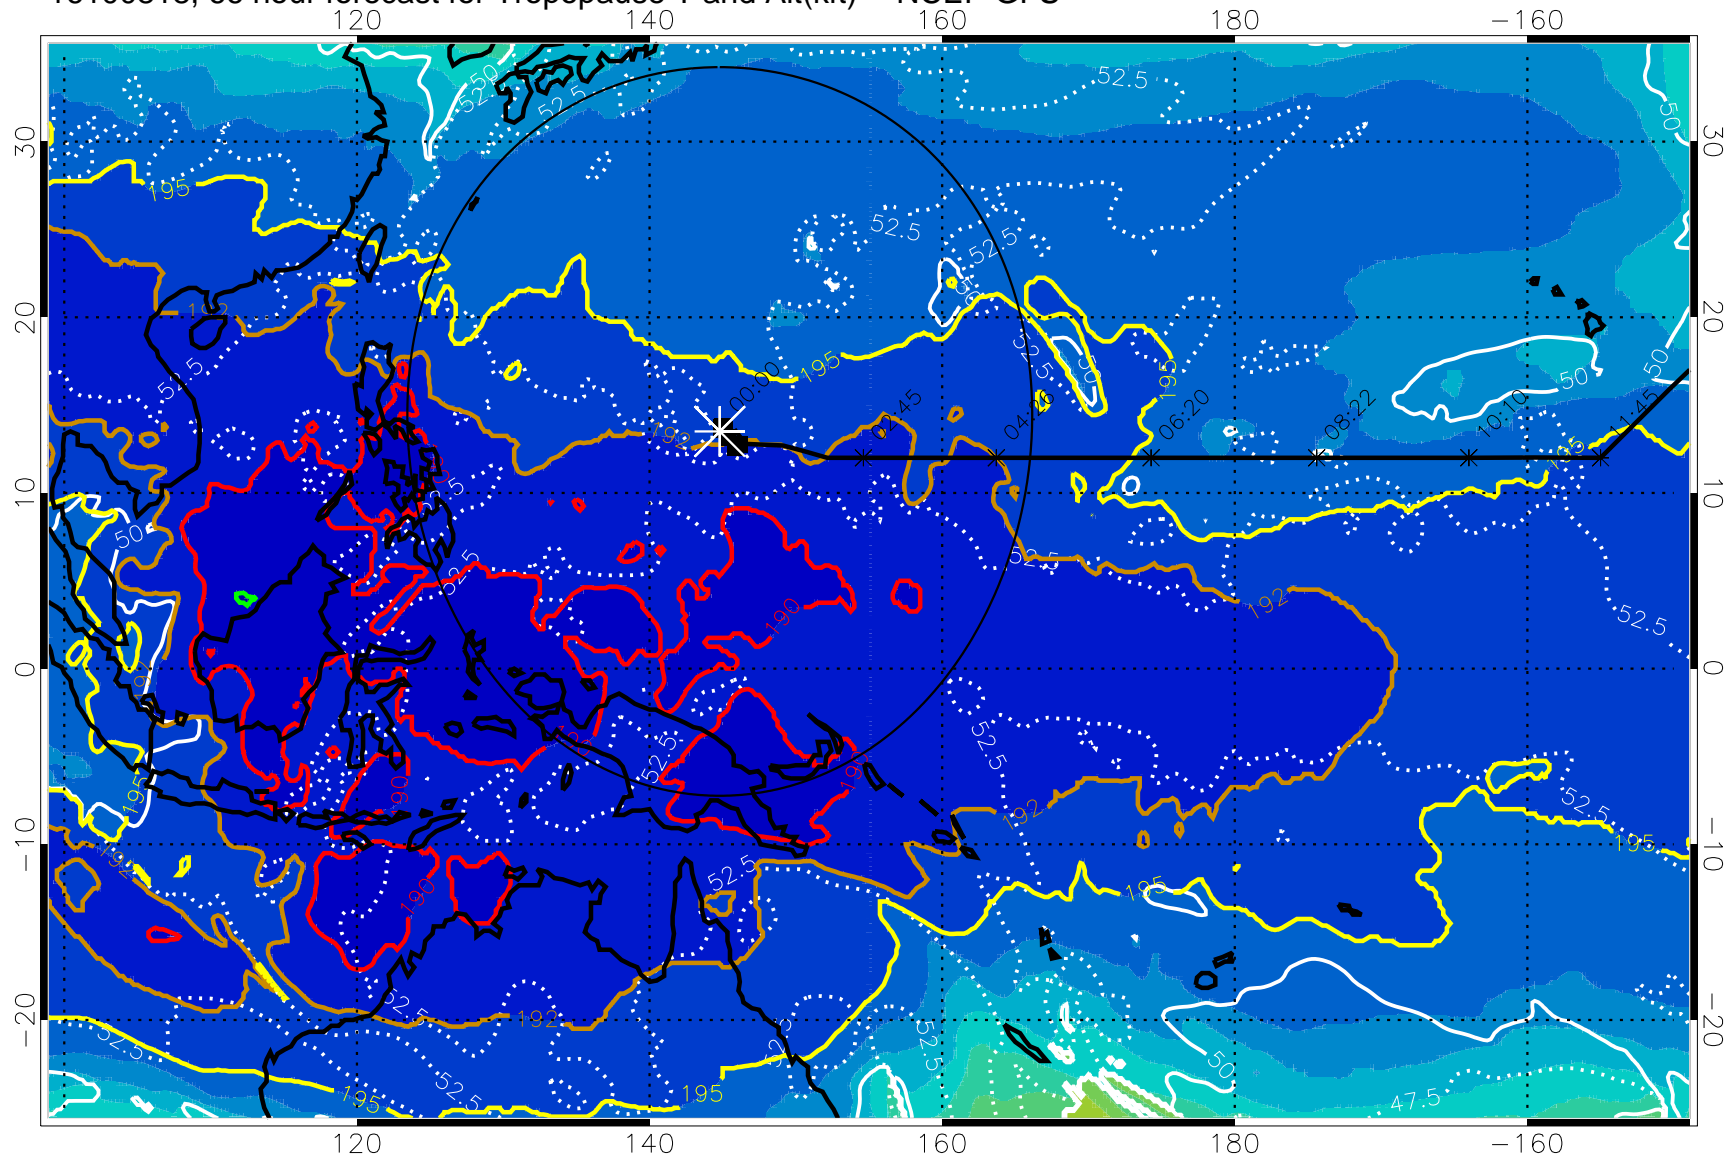

16100818, 66 hour forecast for Tropopause T and Alt(kft) -- NCEP GFS

190 200 210 220 230

Tropopause T, K

Tropopause Altitude in kft (white)

192.5K Isotherm 195K Isotherm

187.5K Isotherm 190K Isotherm

Range ring of 2304 km