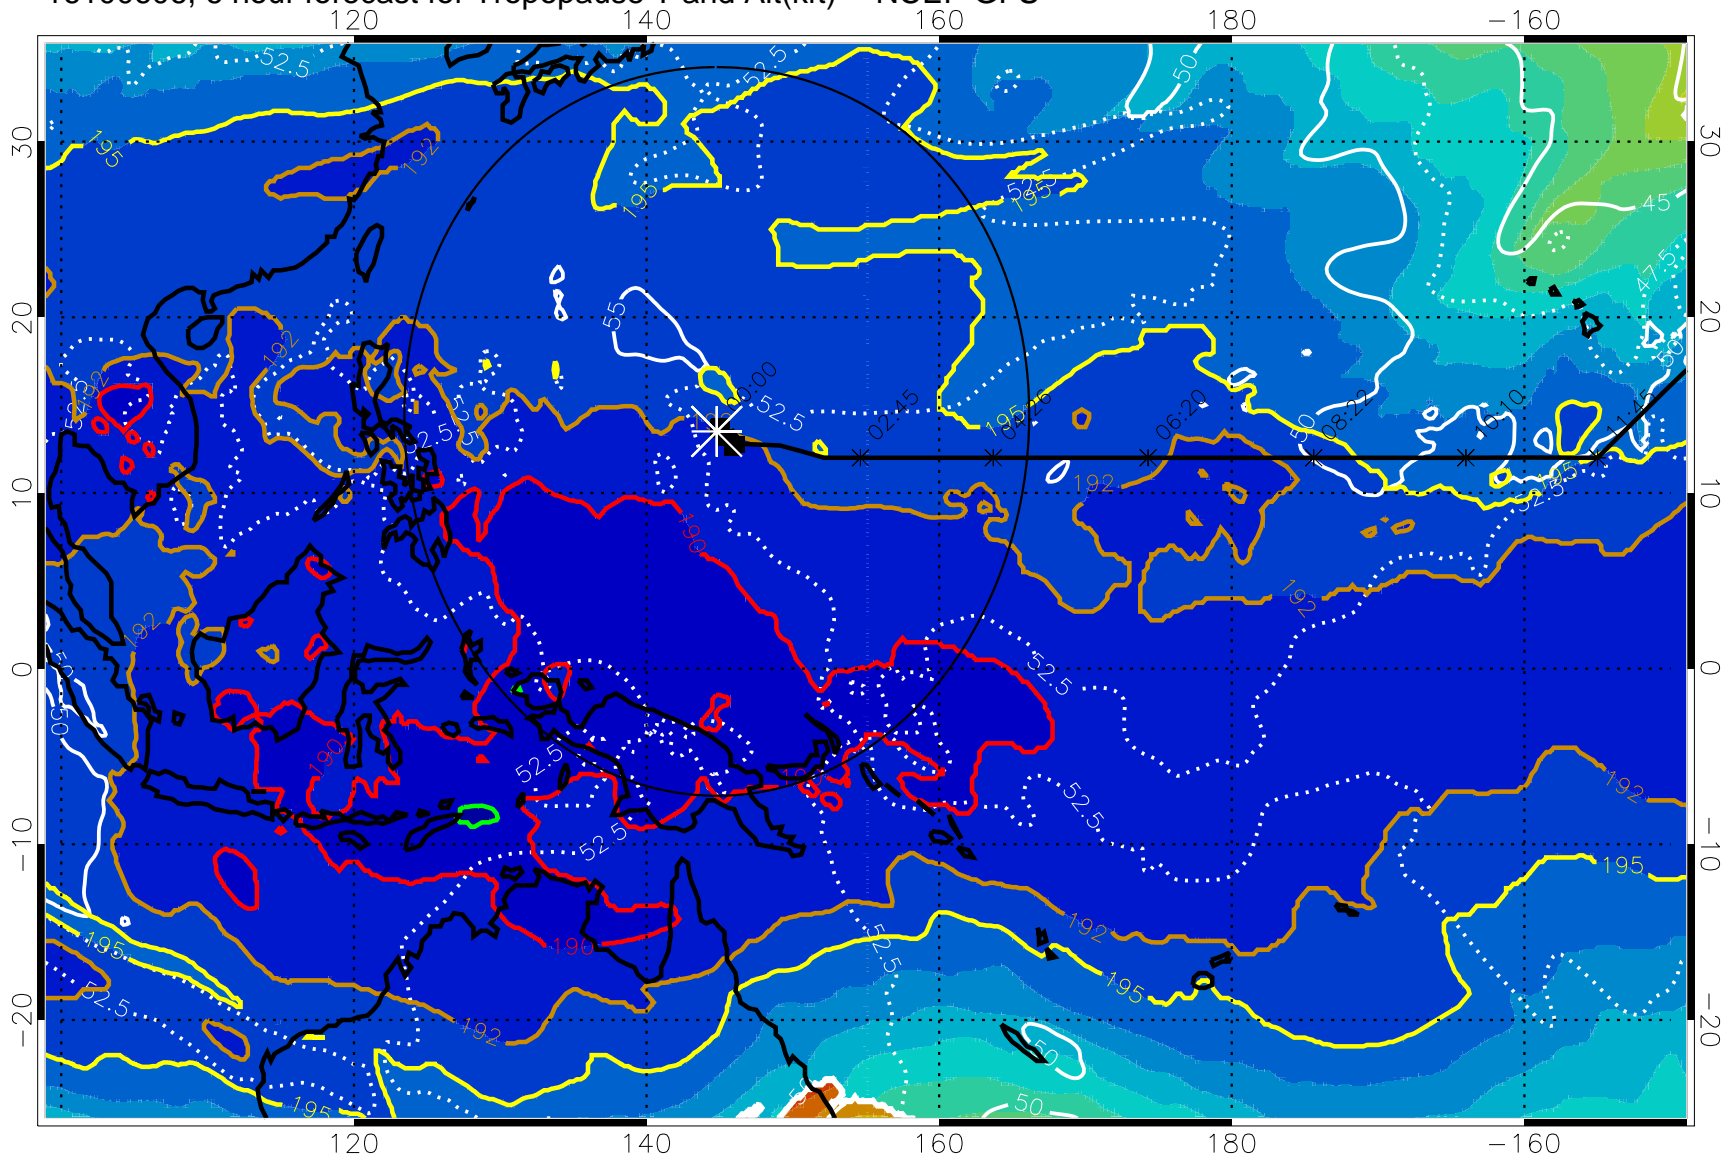

16100606, 6 hour forecast for Tropopause T and Alt(kft) -- NCEP GFS

190 200 210 220 230

Tropopause T, K

Tropopause Altitude in kft (white)

192.5K Isotherm 195K Isotherm

187.5K Isotherm 190K Isotherm

Range ring of 2304 km