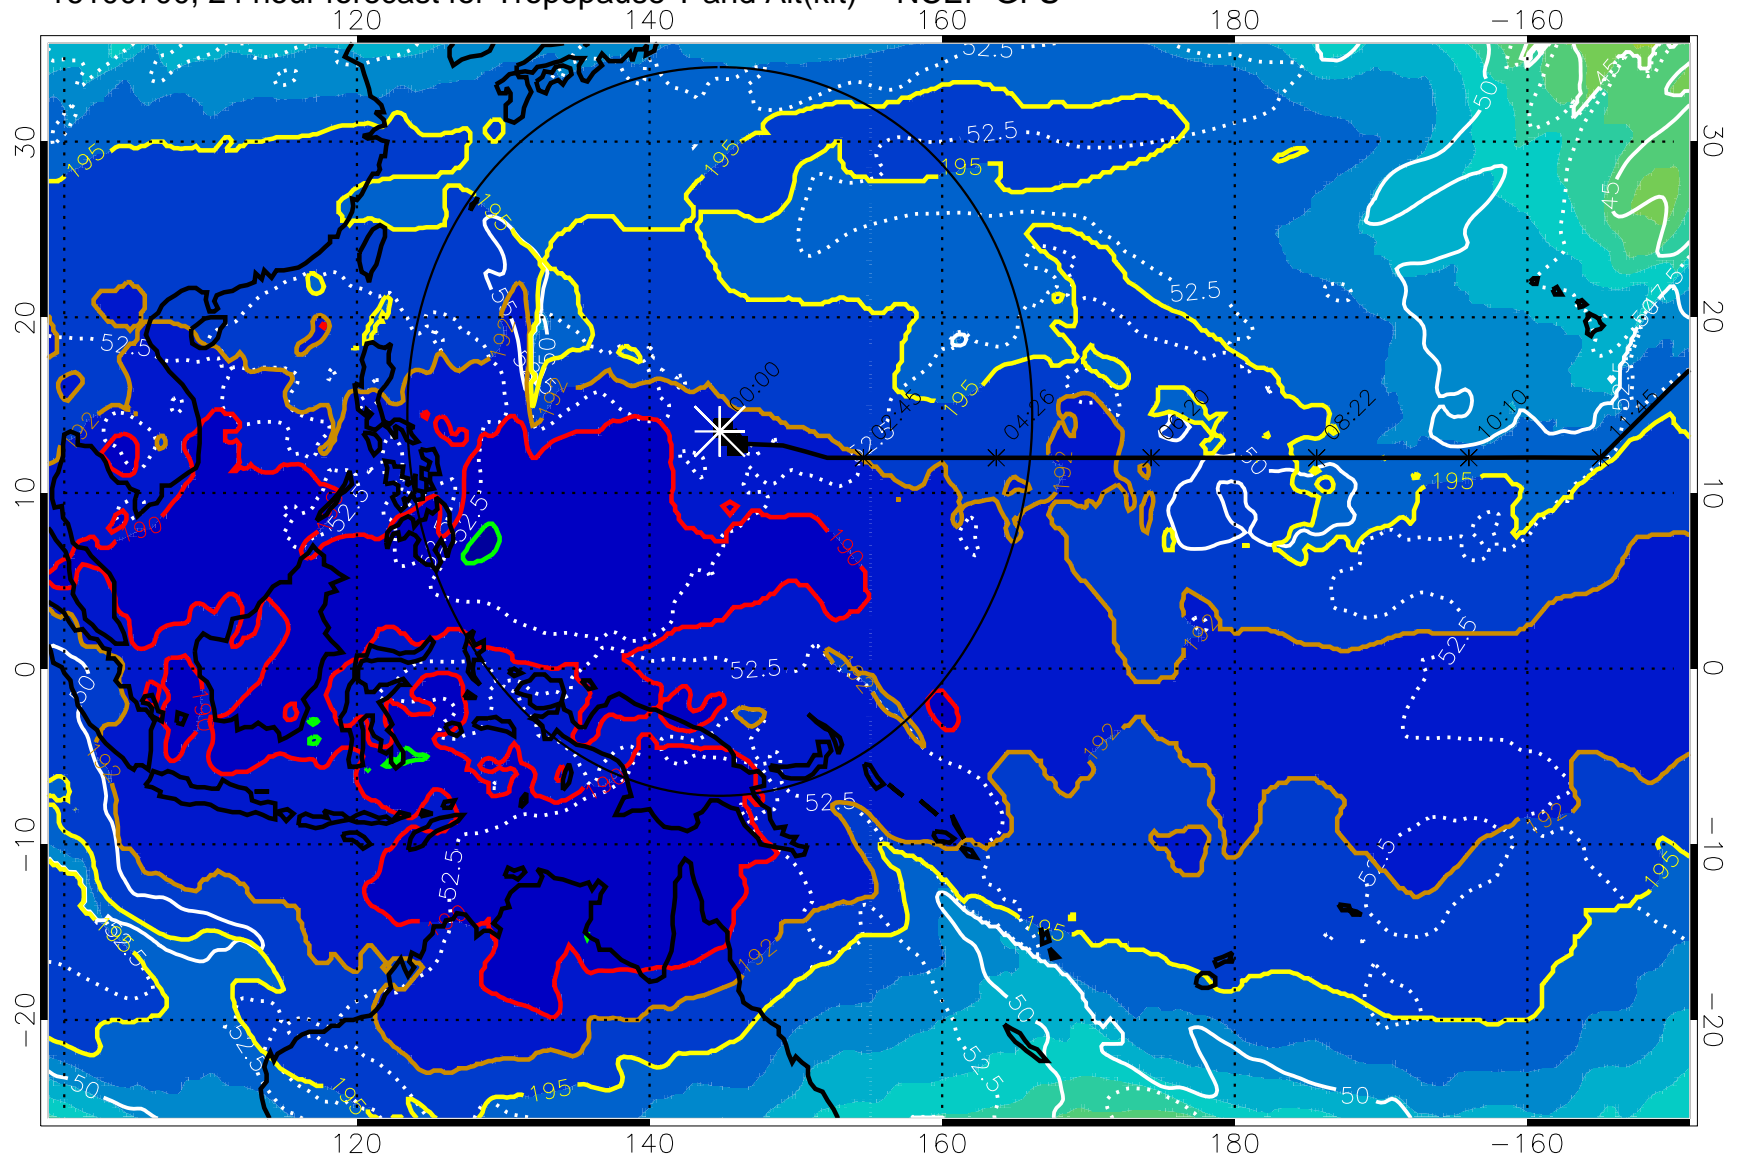

16100618, 18 hour forecast for Tropopause T and Alt(kft) -- NCEP GFS

190 200 210 220 230
Tropopause T, K

Tropopause Altitude in kft (white)

192.5K Isotherm 195K Isotherm
187.5K Isotherm 190K Isotherm

Range ring of 2304 km

16100700, 24 hour forecast for Tropopause T and Alt(kft) -- NCEP GFS

190 200 210 220 230

Tropopause T, K

Tropopause Altitude in kft (white)

192.5K Isotherm 195K Isotherm

187.5K Isotherm 190K Isotherm

Range ring of 2304 km