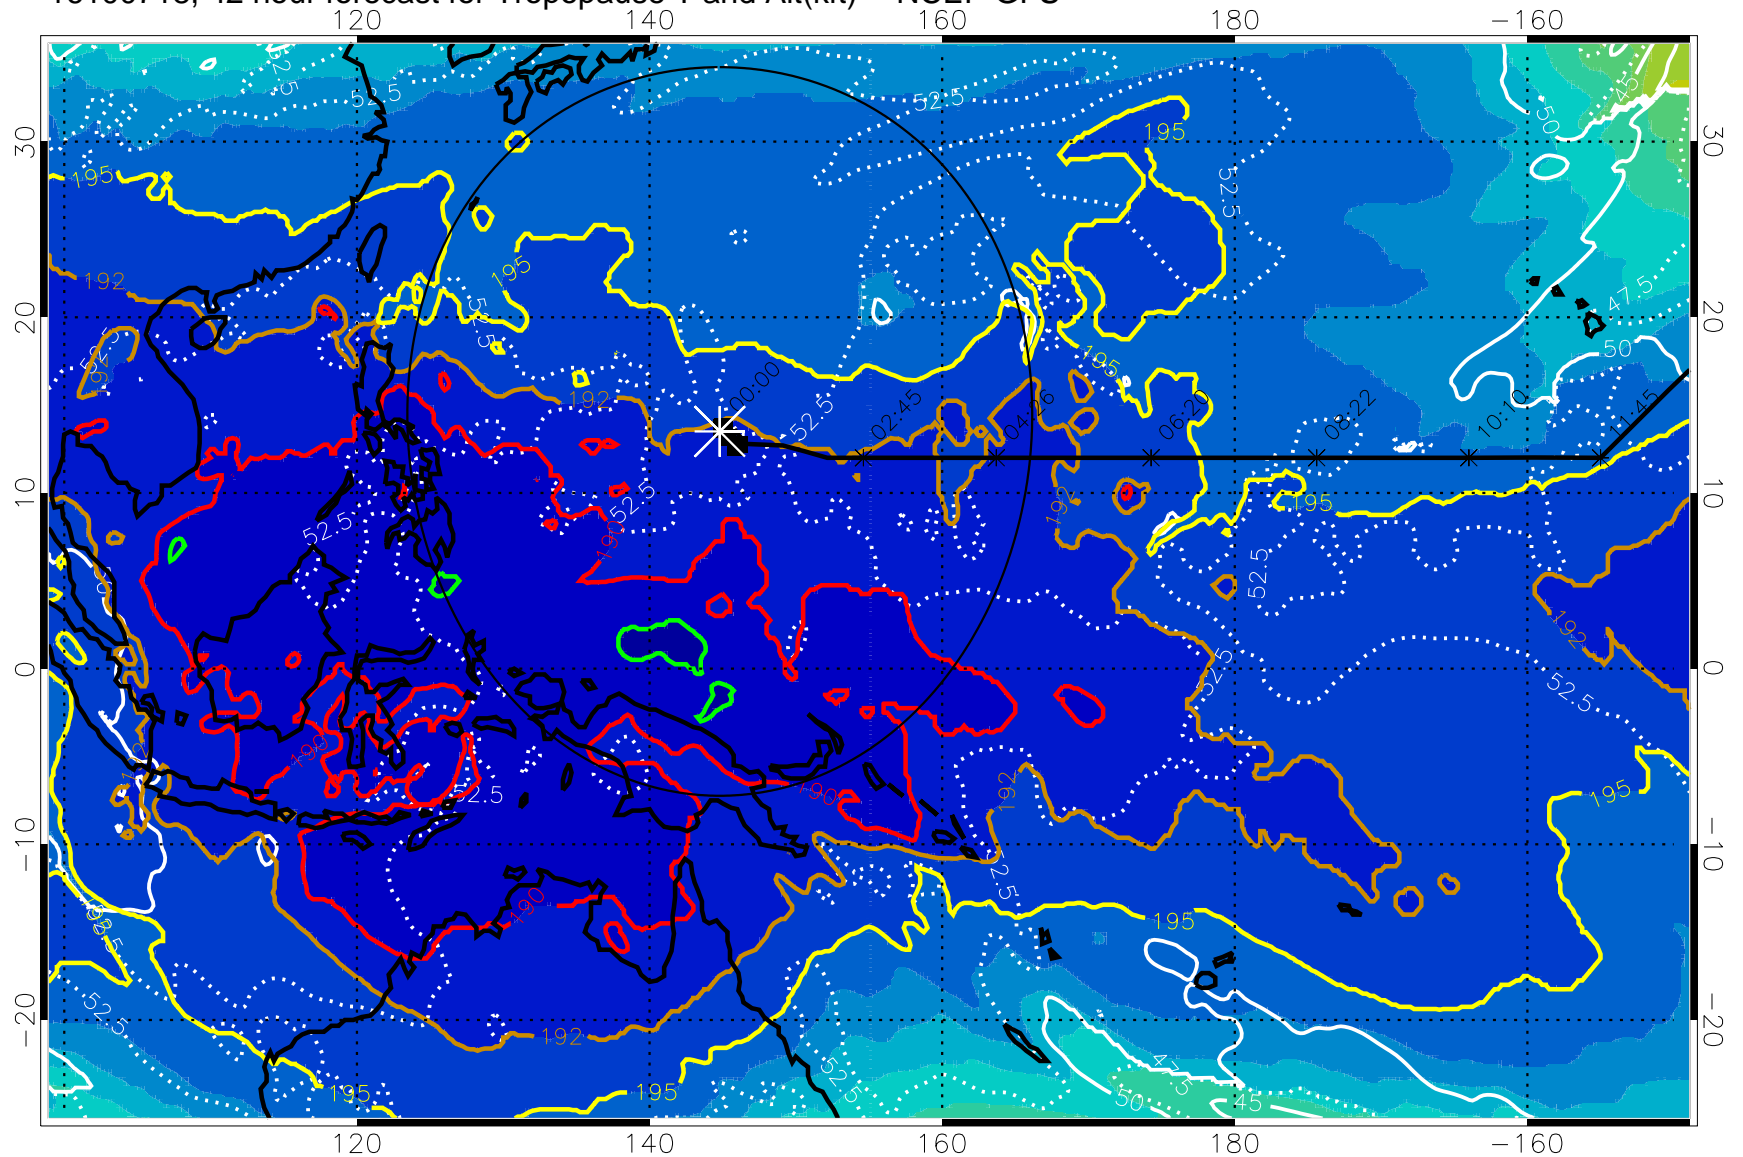

16100718, 42 hour forecast for Tropopause T and Alt(kft) -- NCEP GFS

190 200 210 220 230

Tropopause T, K

Tropopause Altitude in kft (white)

192.5K Isotherm 195K Isotherm

187.5K Isotherm 190K Isotherm

Range ring of 2304 km