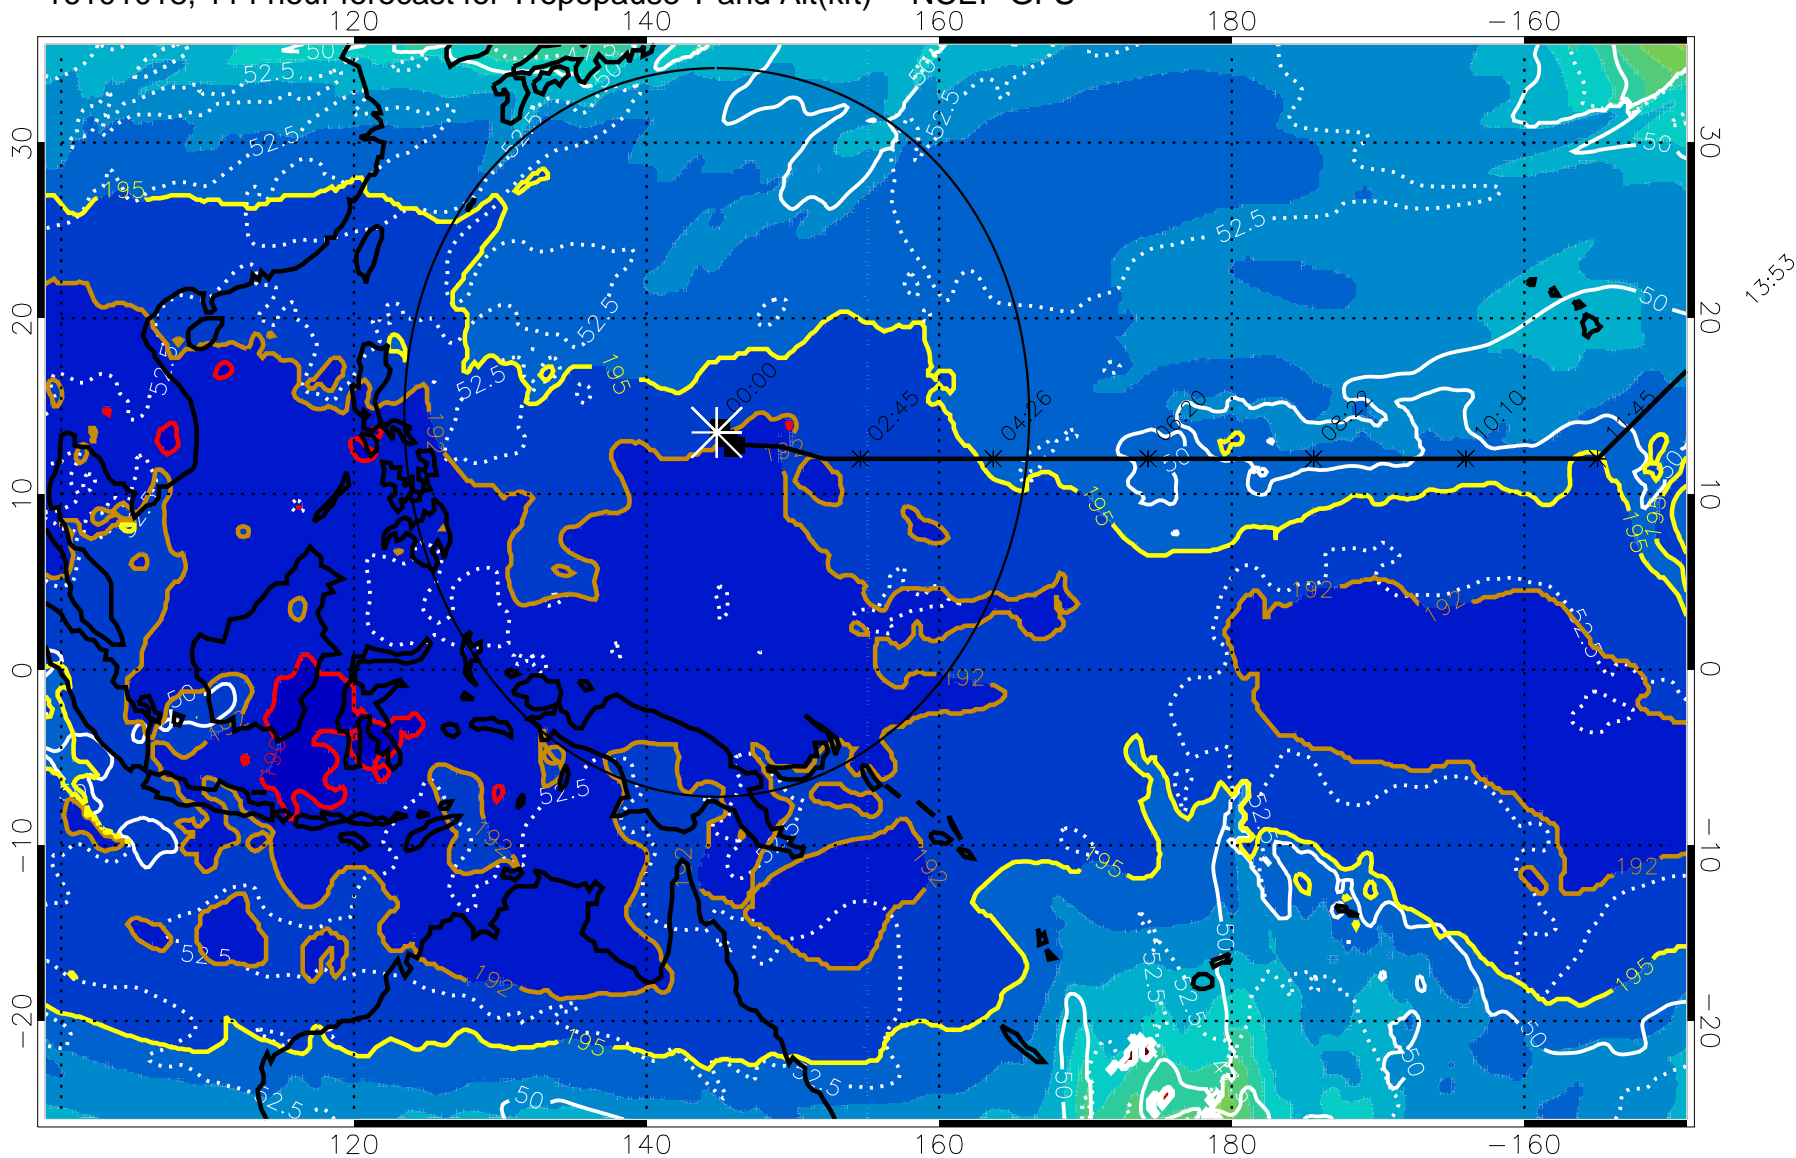

16101018, 114 hour forecast for Tropopause T and Alt(kft) -- NCEP GFS

190 200 210 220 230

Tropopause T, K

Tropopause Altitude in kft (white)

192.5K Isotherm 195K Isotherm
187.5K Isotherm 190K Isotherm

Range ring of 2304 km