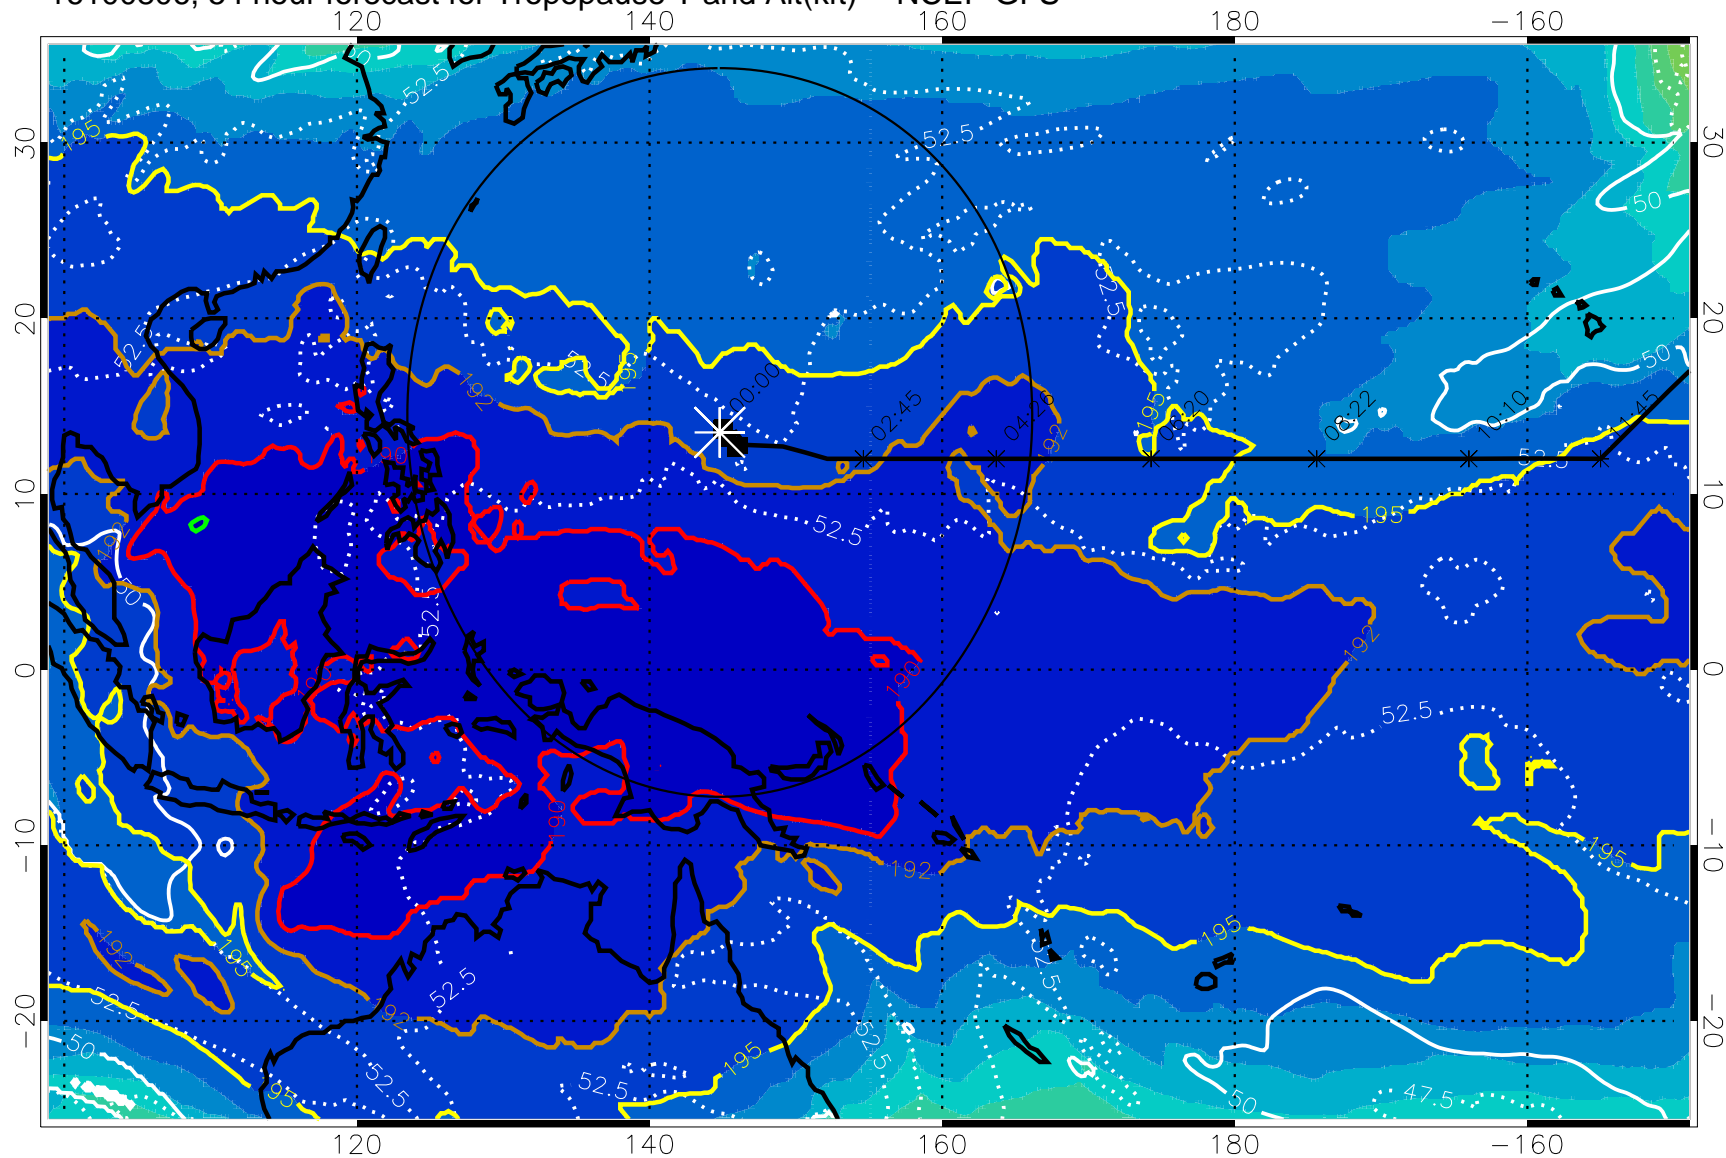

16100806, 54 hour forecast for Tropopause T and Alt(kft) -- NCEP GFS

190 200 210 220 230

Tropopause T, K

Tropopause Altitude in kft (white)

192.5K Isotherm 195K Isotherm

187.5K Isotherm 190K Isotherm

Range ring of 2304 km