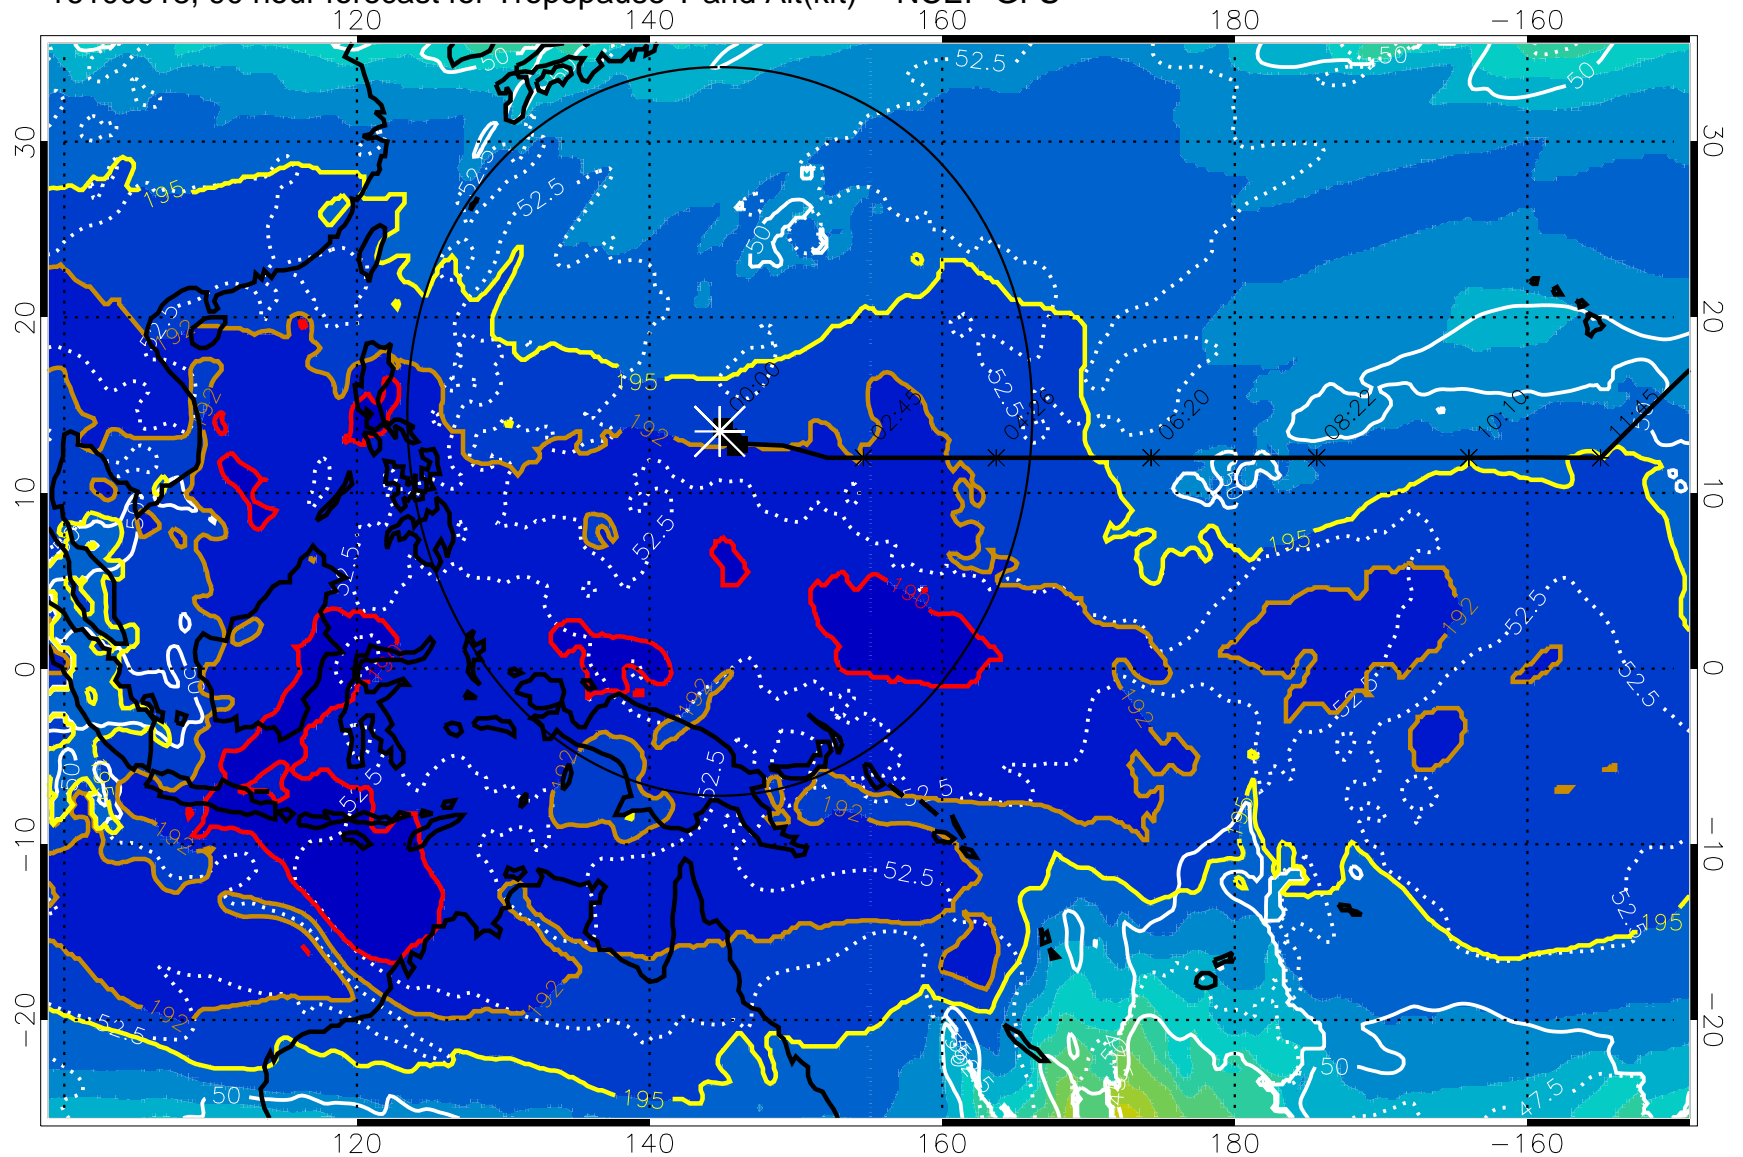

16100912, 84 hour forecast for Tropopause T and Alt(kft) -- NCEP GFS

190 200 210 220 230

Tropopause T, K

Tropopause Altitude in kft (white)

192.5K Isotherm 195K Isotherm

187.5K Isotherm 190K Isotherm

Range ring of 2304 km

16100918, 90 hour forecast for Tropopause T and Alt(kft) -- NCEP GFS

190 200 210 220 230
Tropopause T, K

Tropopause Altitude in kft (white)

192.5K Isotherm 195K Isotherm
187.5K Isotherm 190K Isotherm

Range ring of 2304 km