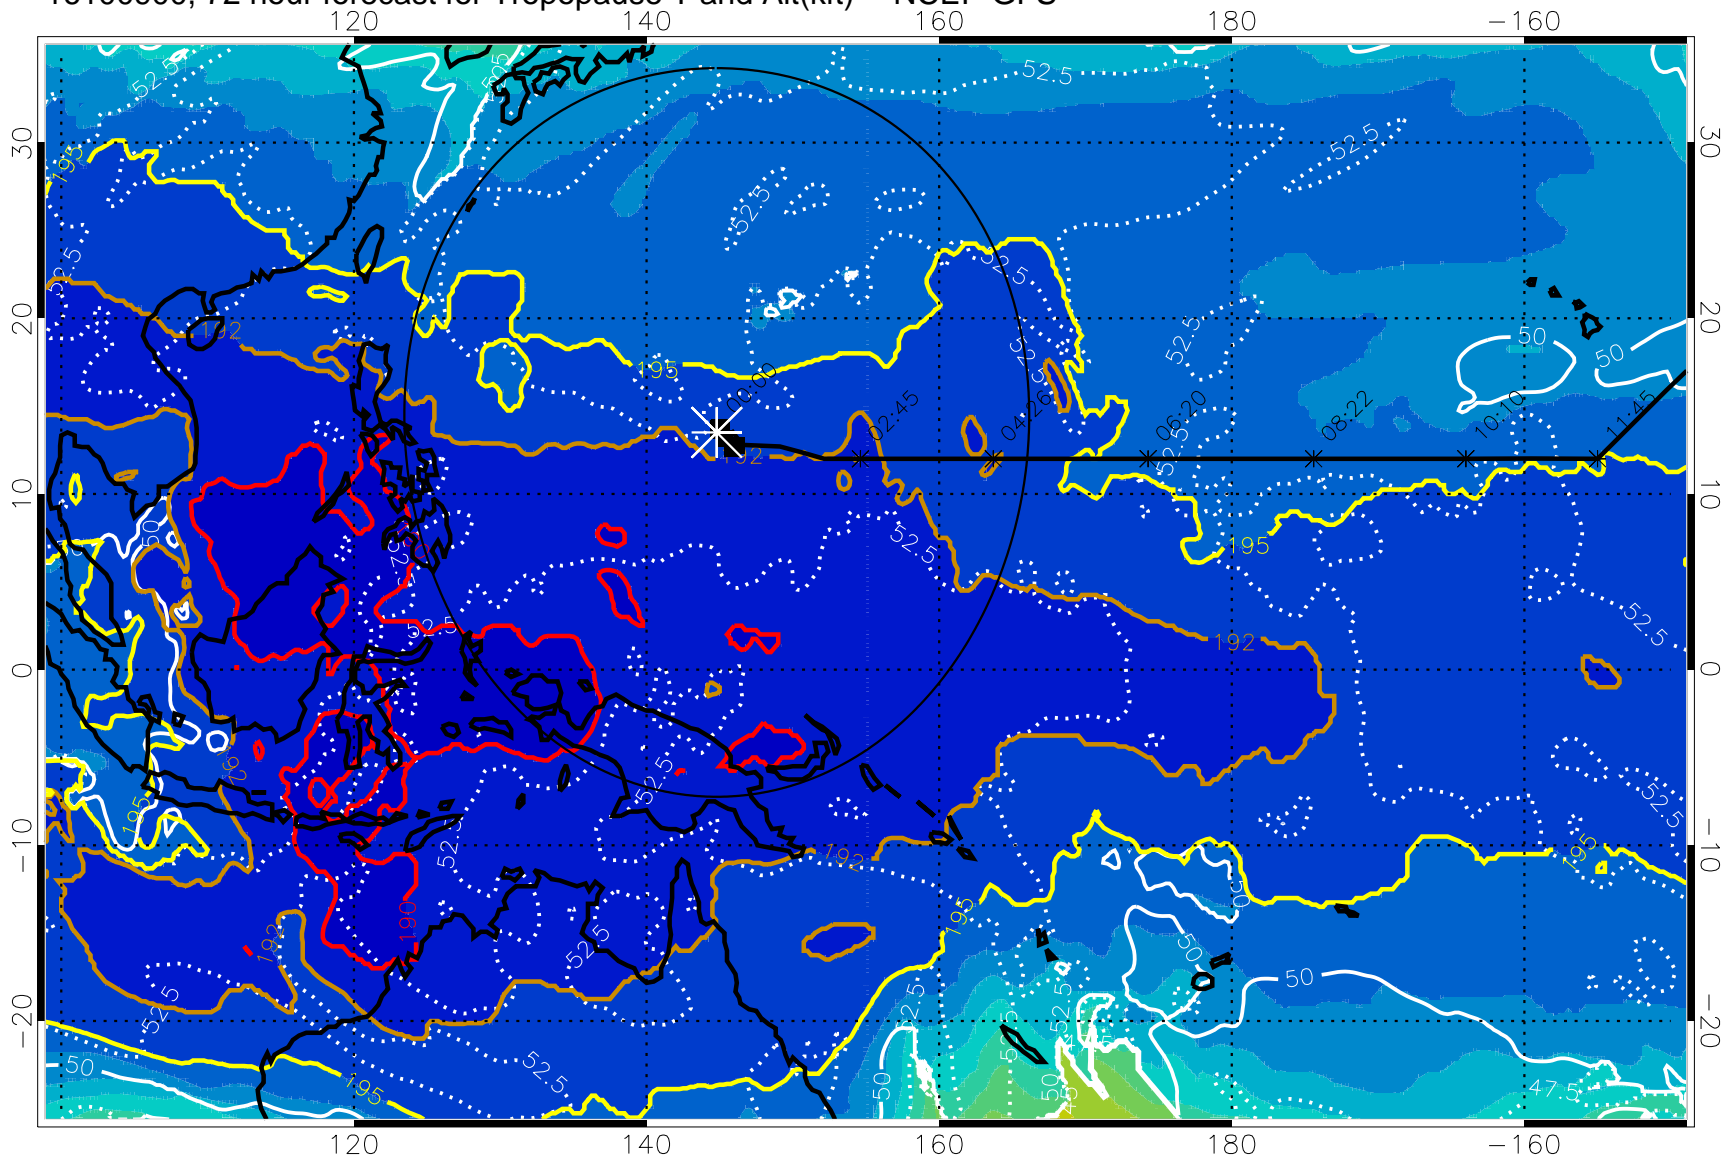

16100900, 72 hour forecast for Tropopause T and Alt(kft) -- NCEP GFS

190 200 210 220 230

Tropopause T, K

Tropopause Altitude in kft (white)

192.5K Isotherm 195K Isotherm

187.5K Isotherm 190K Isotherm

Range ring of 2304 km