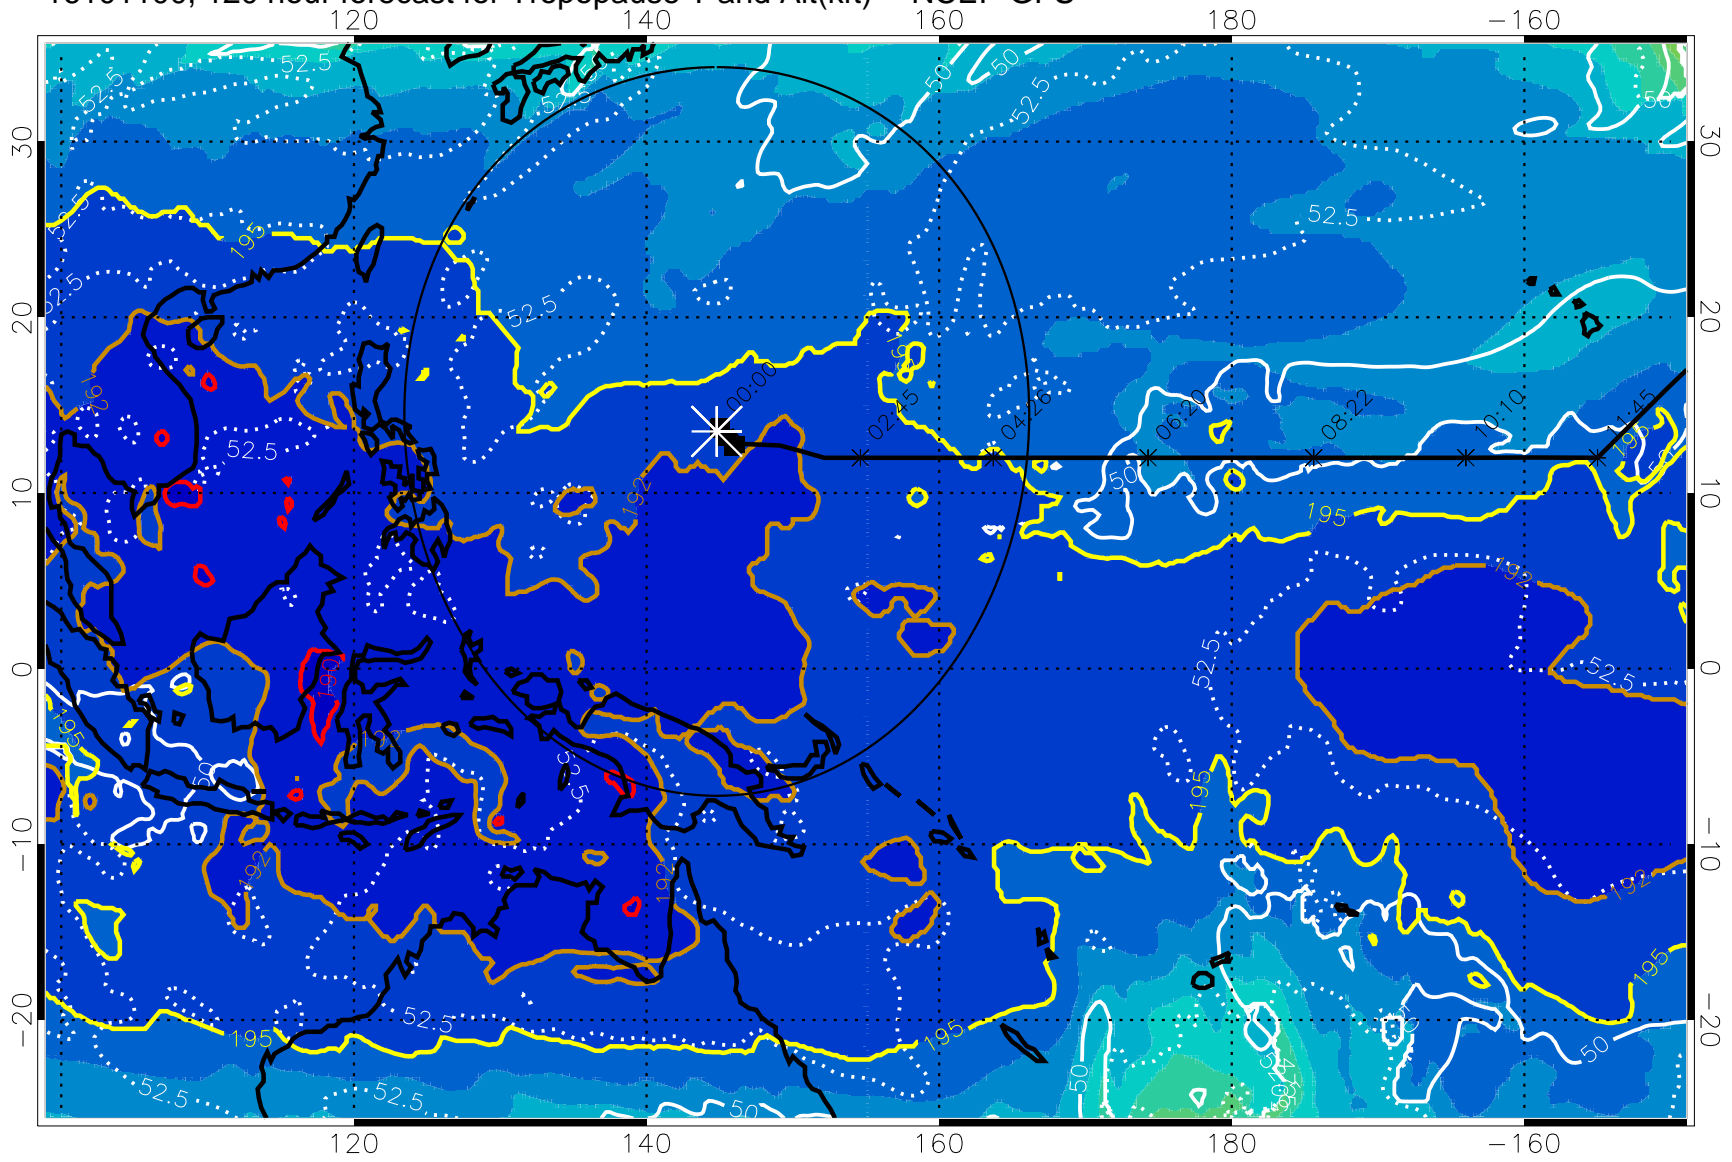

16101018, 114 hour forecast for Tropopause T and Alt(kft) -- NCEP GFS

190 200 210 220 230

Tropopause T, K

Tropopause Altitude in kft (white)

192.5K Isotherm 195K Isotherm
187.5K Isotherm 190K Isotherm

Range ring of 2304 km

16101100, 120 hour forecast for Tropopause T and Alt(kft) -- NCEP GFS

190 200 210 220 230

Tropopause T, K

Tropopause Altitude in kft (white)

192.5K Isotherm 195K Isotherm

187.5K Isotherm 190K Isotherm

Range ring of 2304 km