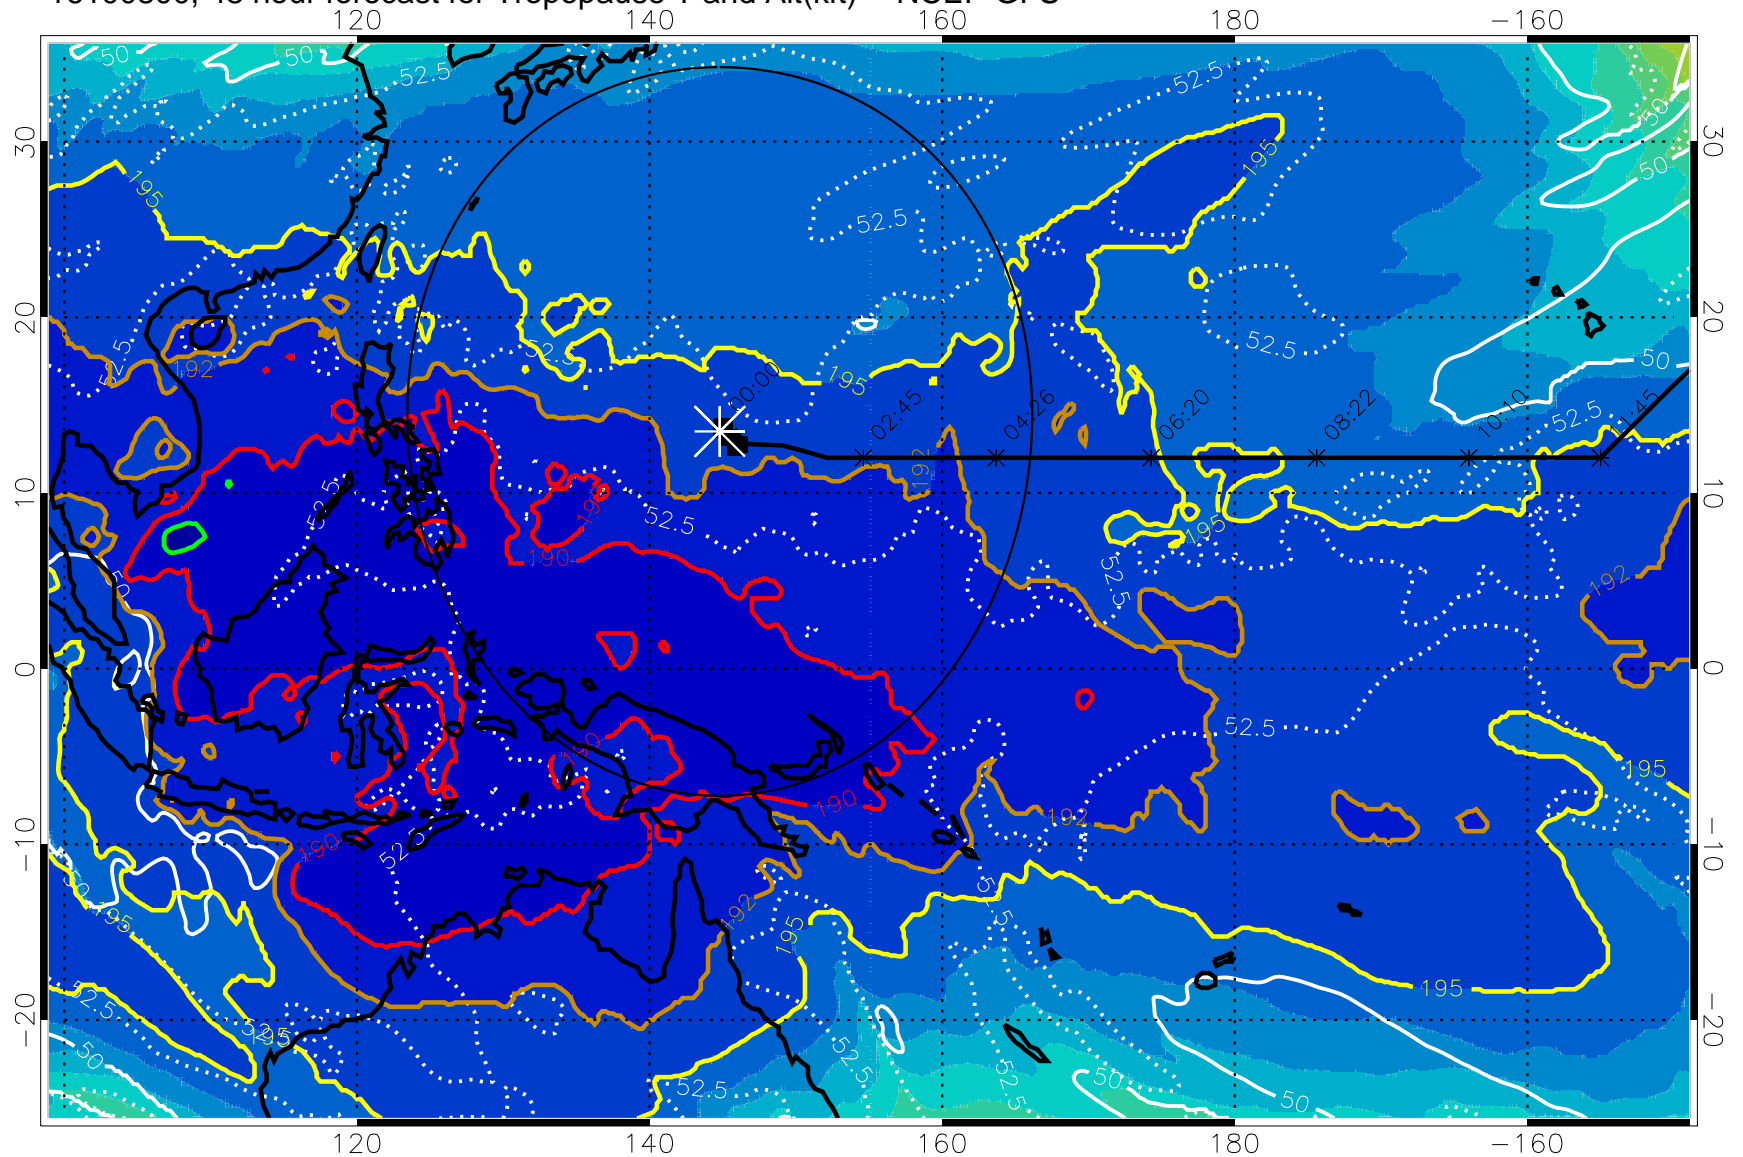

16100800, 48 hour forecast for Tropopause T and Alt(kft) -- NCEP GFS

190 200 210 220 230

Tropopause T, K

Tropopause Altitude in kft (white)

192.5K Isotherm 195K Isotherm

187.5K Isotherm 190K Isotherm

Range ring of 2304 km