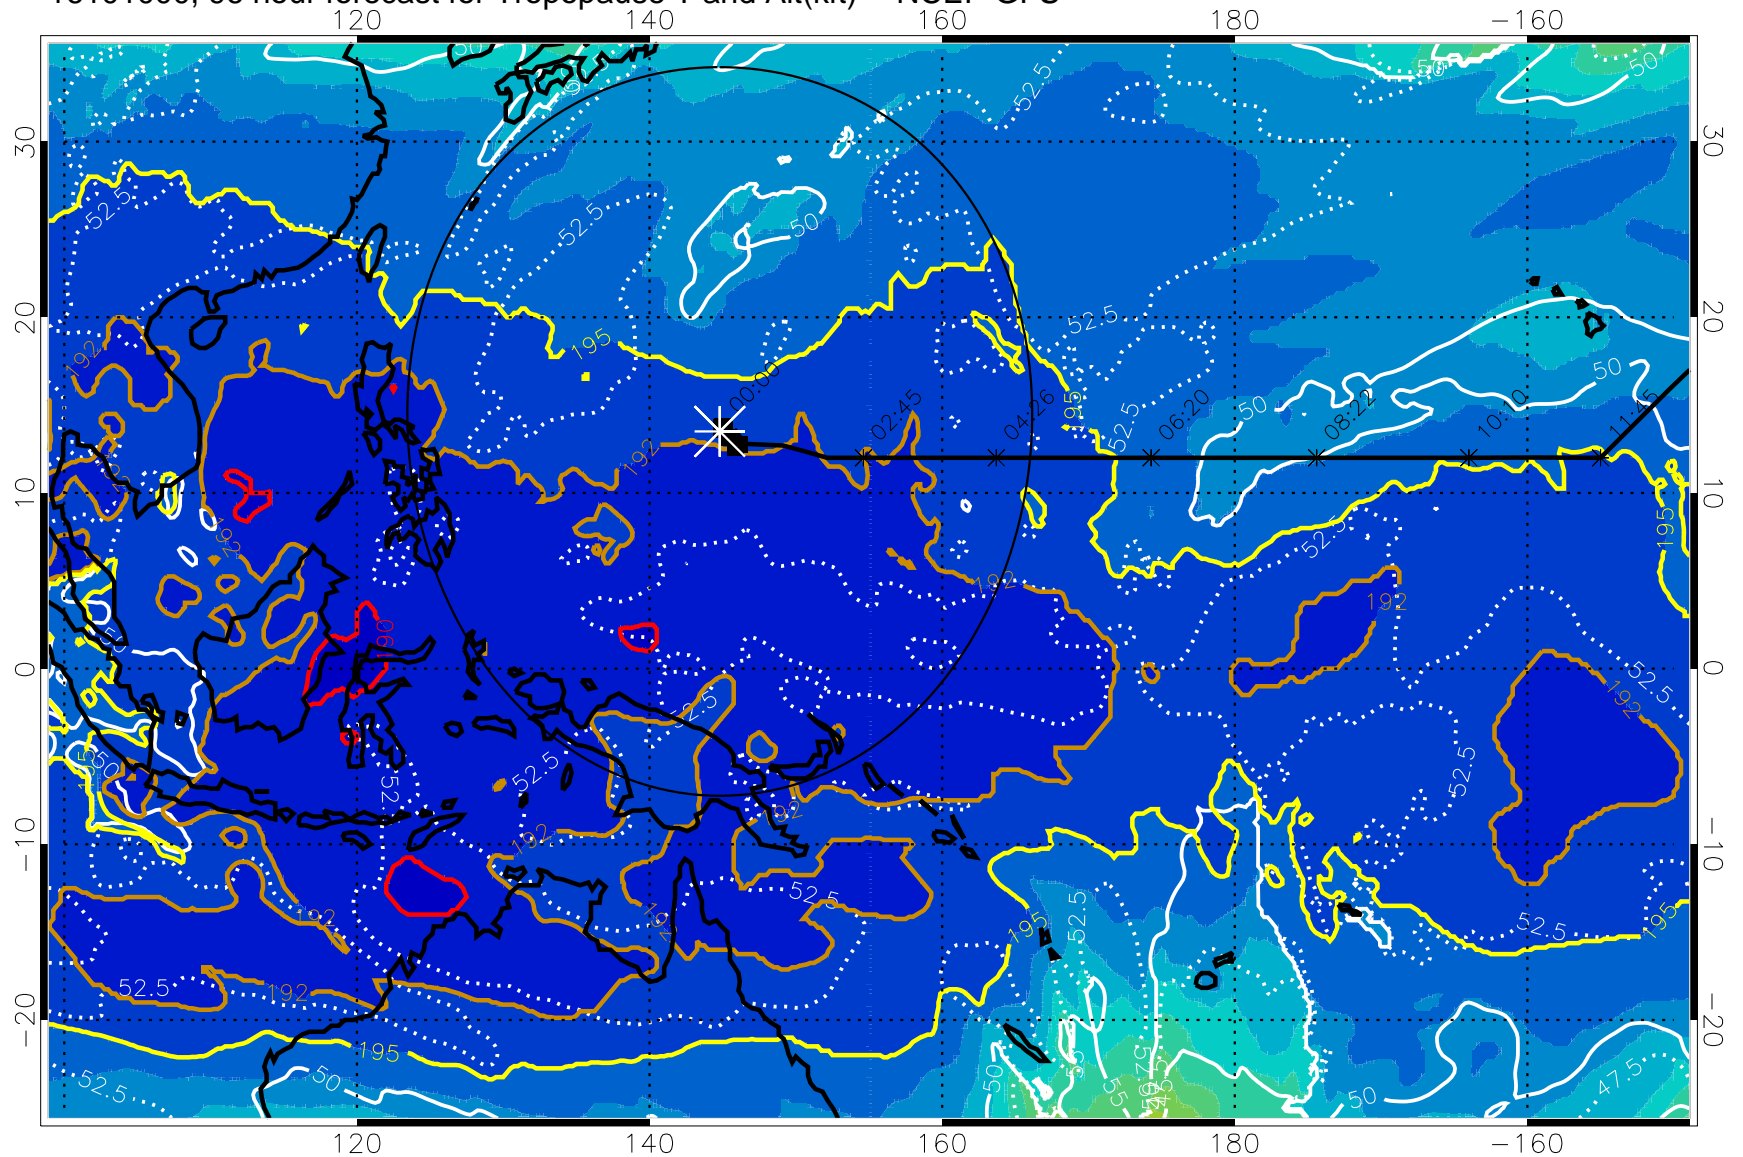

16100918, 90 hour forecast for Tropopause T and Alt(kft) -- NCEP GFS

190 200 210 220 230
Tropopause T, K

Tropopause Altitude in kft (white)

192.5K Isotherm 195K Isotherm
187.5K Isotherm 190K Isotherm

Range ring of 2304 km

16101000, 96 hour forecast for Tropopause T and Alt(kft) -- NCEP GFS

190 200 210 220 230

Tropopause T, K

Tropopause Altitude in kft (white)

192.5K Isotherm 195K Isotherm

187.5K Isotherm 190K Isotherm

Range ring of 2304 km