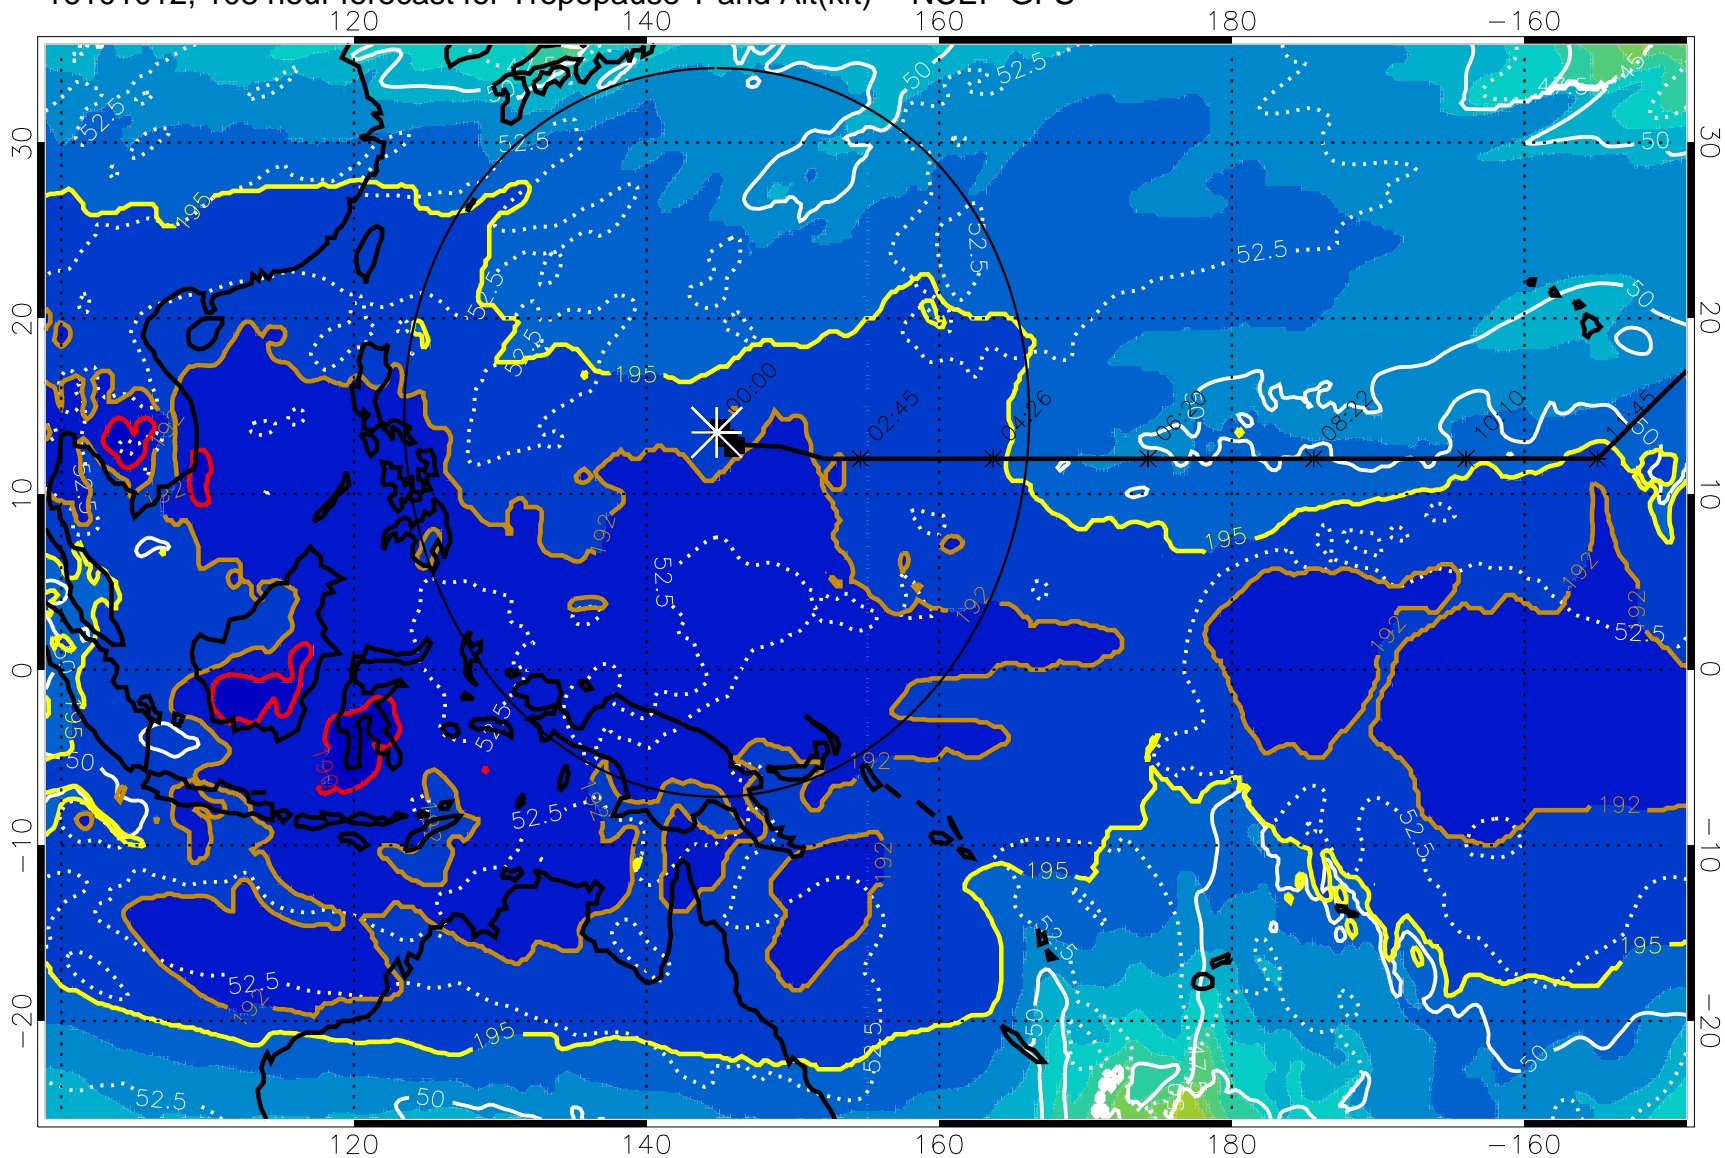

16101012, 108 hour forecast for Tropopause T and Alt(kft) -- NCEP GFS

190 200 210 220 230

Tropopause T, K

Tropopause Altitude in kft (white)

192.5K Isotherm 195K Isotherm

187.5K Isotherm 190K Isotherm

Range ring of 2304 km