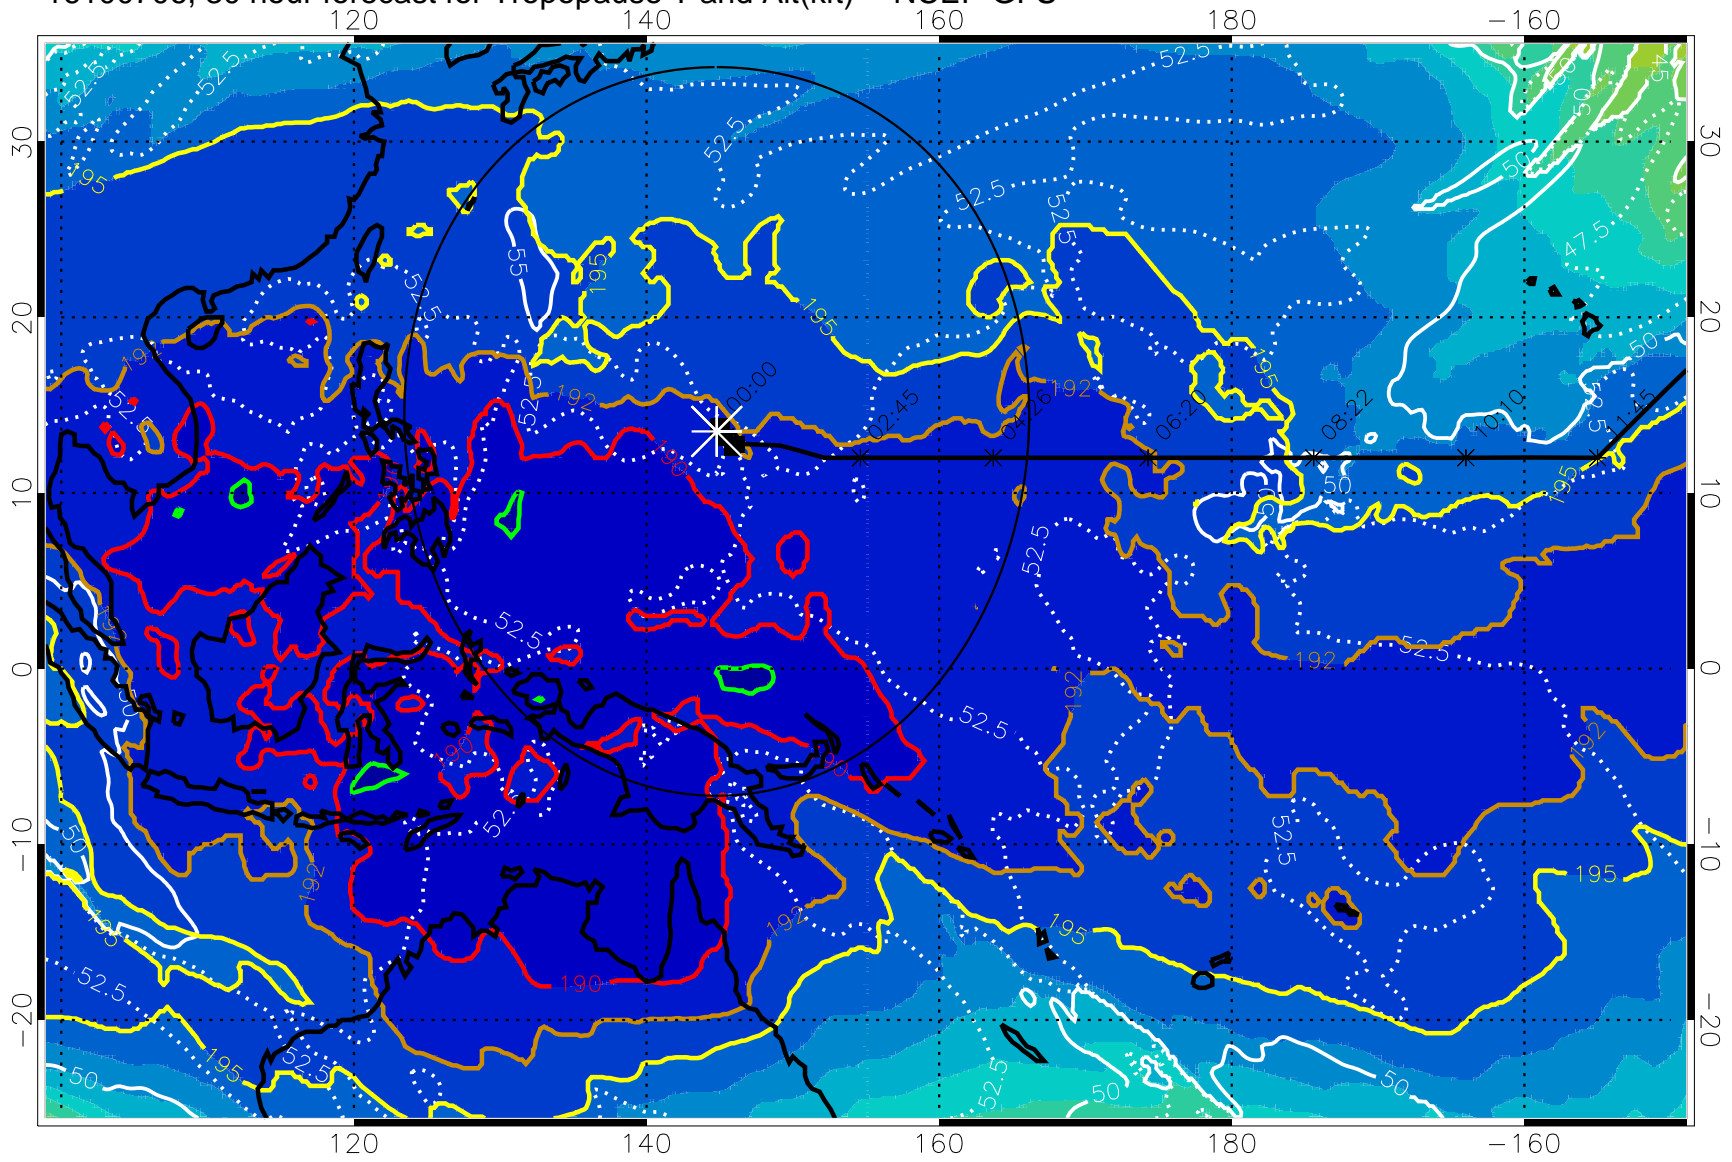

16100706, 30 hour forecast for Tropopause T and Alt(kft) -- NCEP GFS

190 200 210 220 230
Tropopause T, K

Tropopause Altitude in kft (white)

192.5K Isotherm 195K Isotherm
187.5K Isotherm 190K Isotherm

Range ring of 2304 km