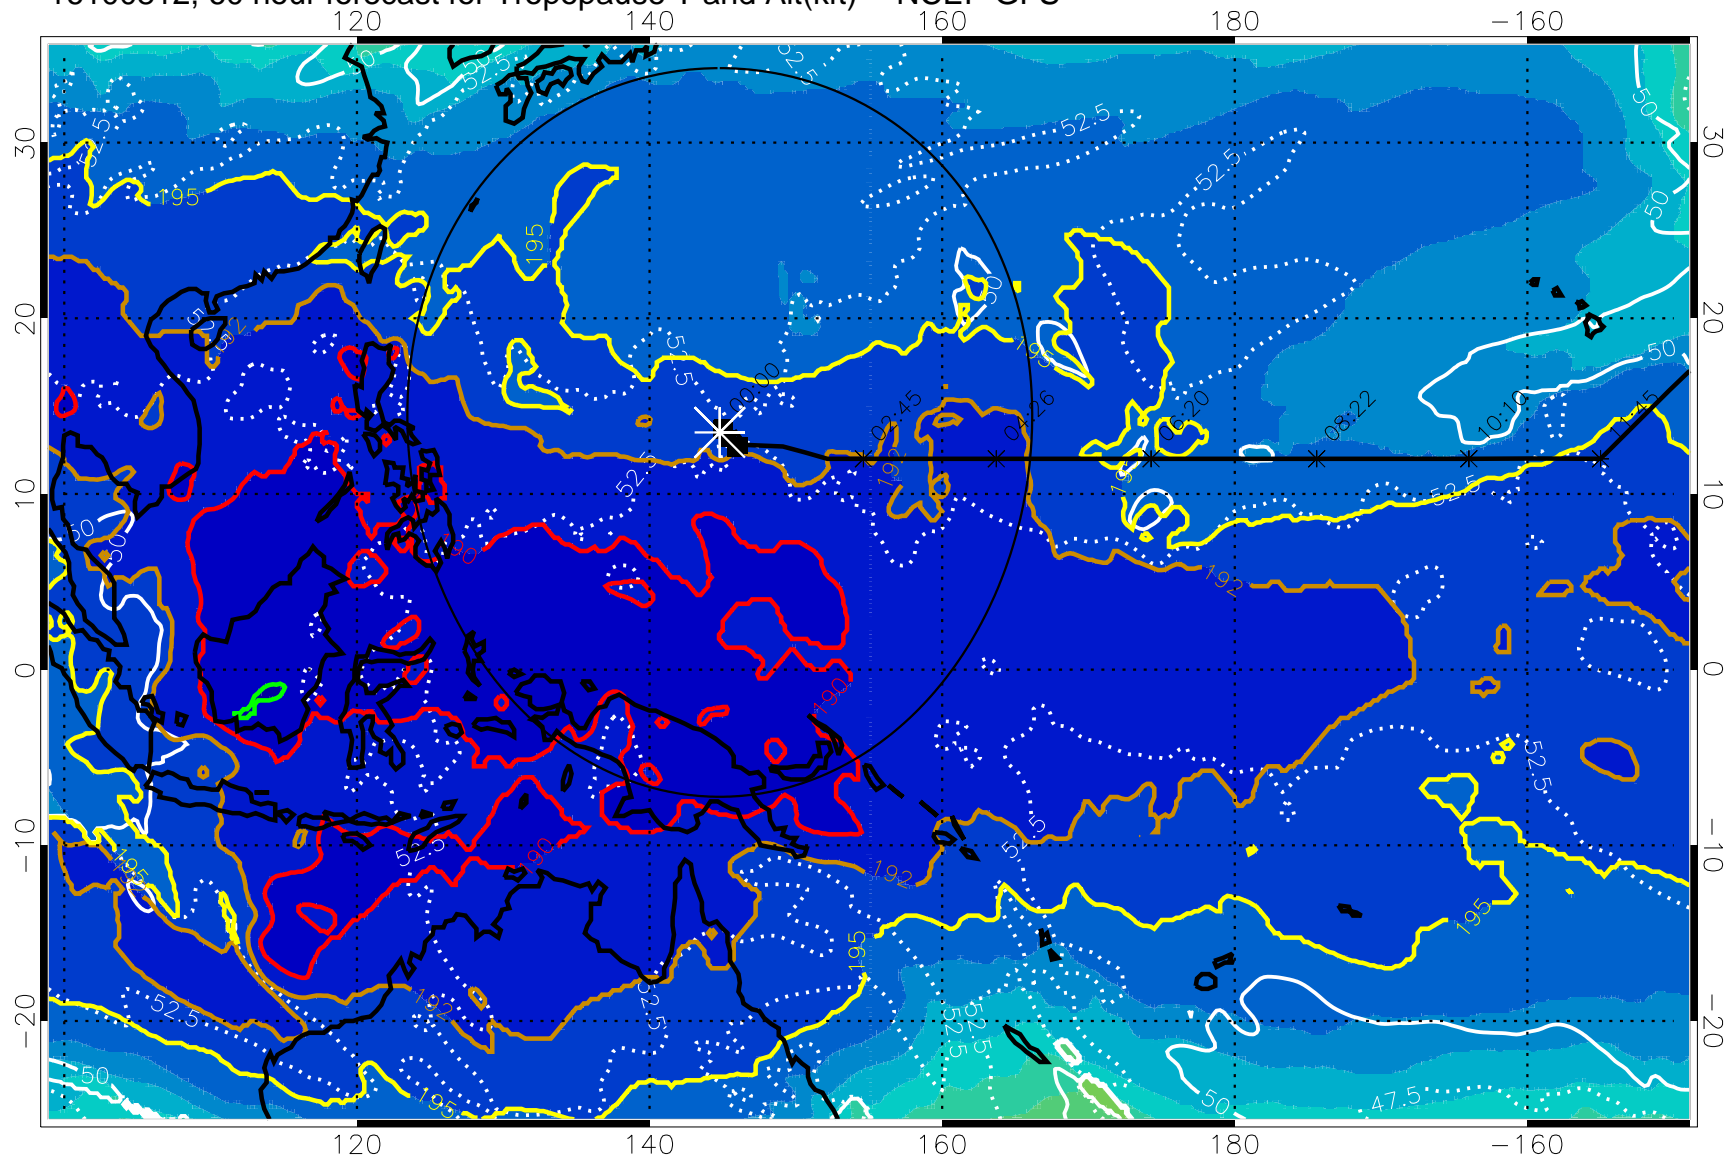

16100812, 60 hour forecast for Tropopause T and Alt(kft) -- NCEP GFS

190 200 210 220 230

Tropopause T, K

Tropopause Altitude in kft (white)

192.5K Isotherm 195K Isotherm
187.5K Isotherm 190K Isotherm

Range ring of 2304 km