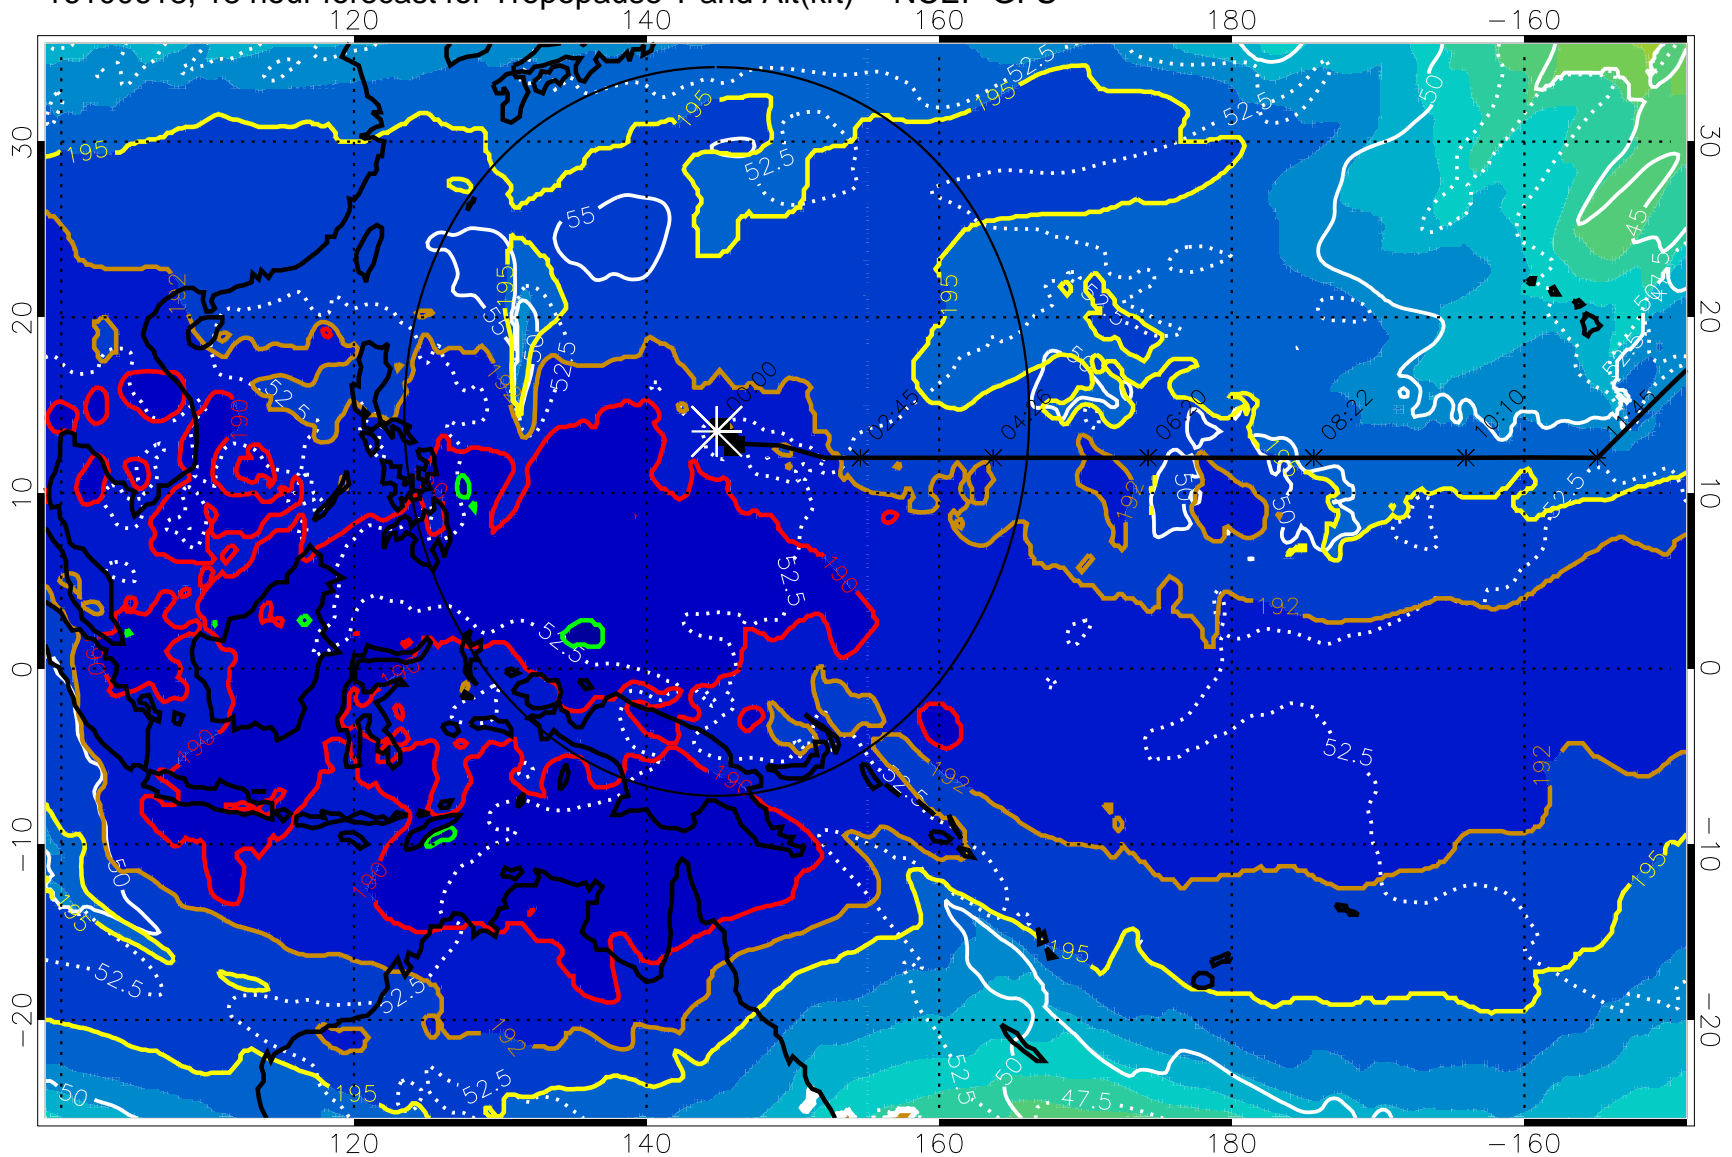

16100618, 18 hour forecast for Tropopause T and Alt(kft) -- NCEP GFS

190 200 210 220 230
Tropopause T, K

Tropopause Altitude in kft (white)

192.5K Isotherm 195K Isotherm
187.5K Isotherm 190K Isotherm

Range ring of 2304 km