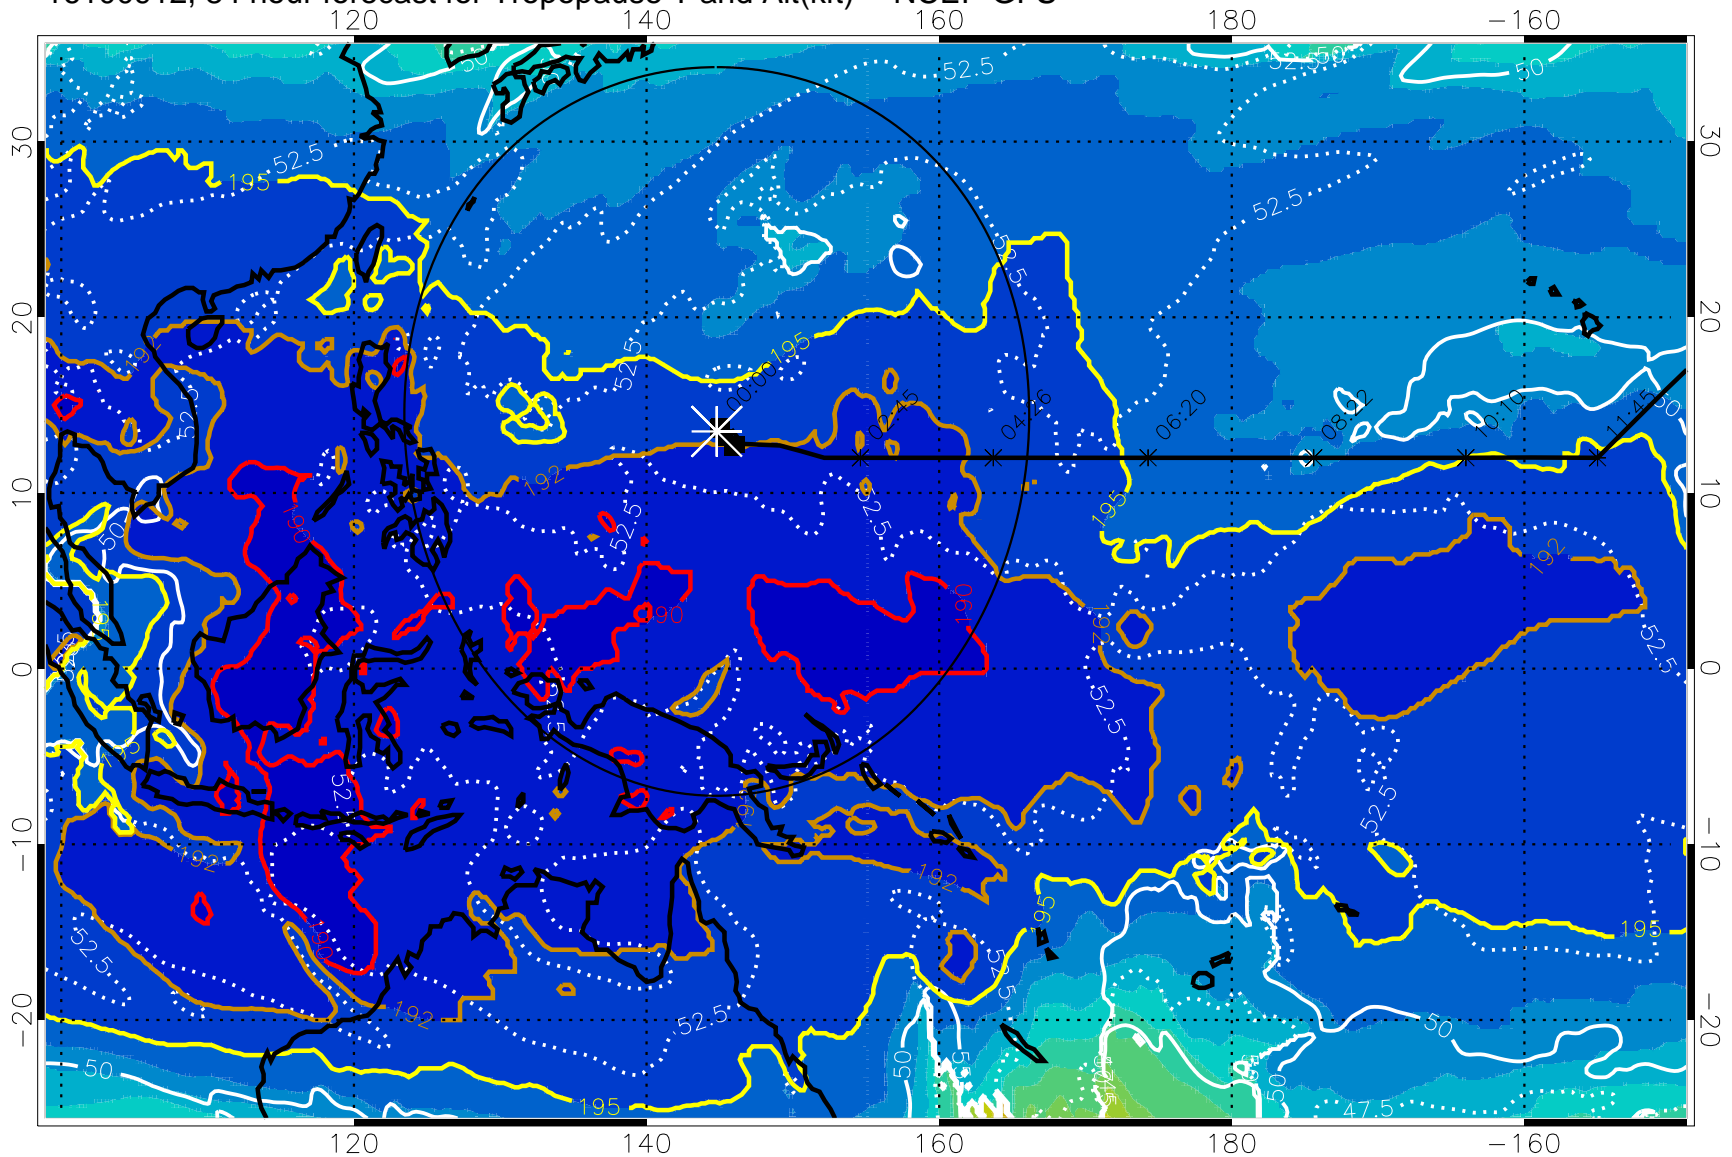

16100906, 78 hour forecast for Tropopause T and Alt(kft) -- NCEP GFS

190 200 210 220 230

Tropopause T, K

Tropopause Altitude in kft (white)

192.5K Isotherm 195K Isotherm

187.5K Isotherm 190K Isotherm

Range ring of 2304 km

16100912, 84 hour forecast for Tropopause T and Alt(kft) -- NCEP GFS

190 200 210 220 230

Tropopause T, K

Tropopause Altitude in kft (white)

192.5K Isotherm 195K Isotherm

187.5K Isotherm 190K Isotherm

Range ring of 2304 km