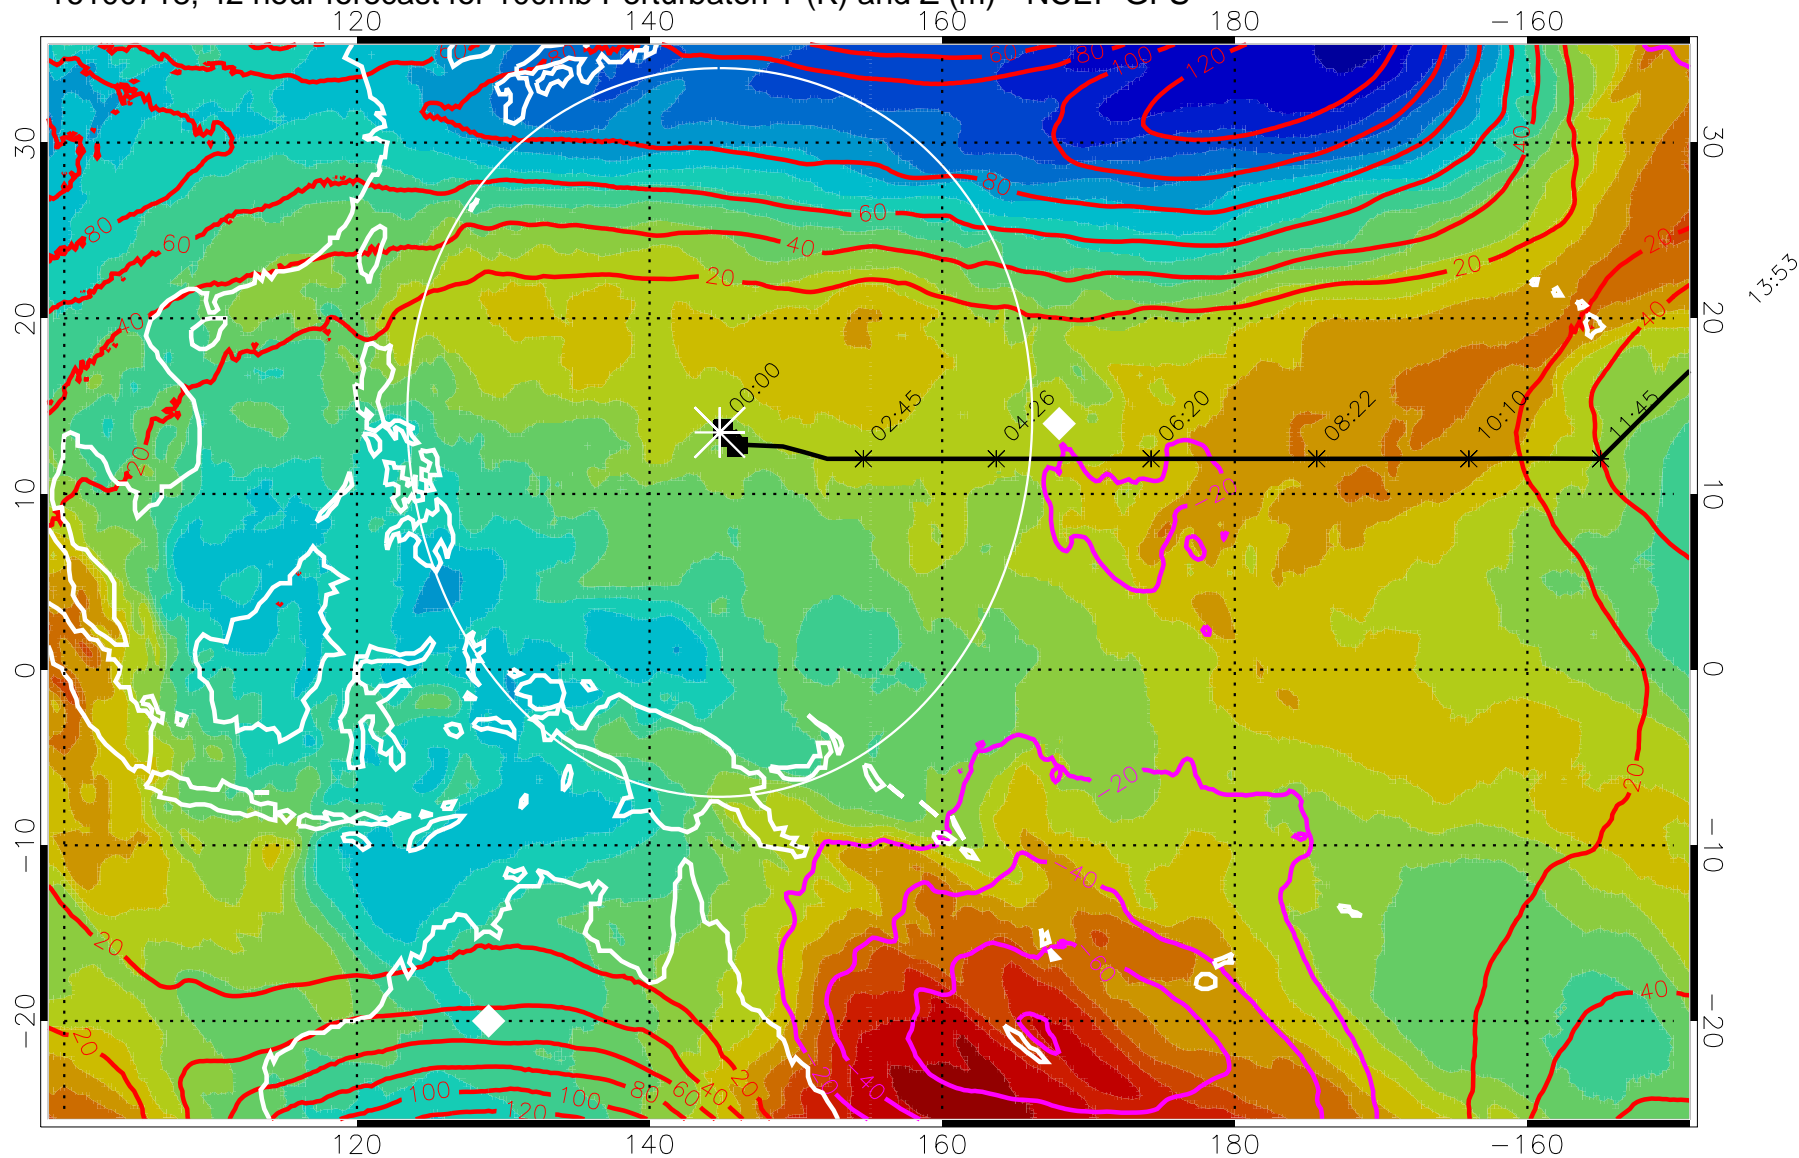

16100718, 42 hour forecast for 100mb Perturbaton T (K) and Z (m)-- NCEP GFS

Contours are 100 mbar Z perturbation (m)
Positive Z Contours
Negative Z Contours
Diamonds-mean pos. of anticyclones

Range ring of 2304 km