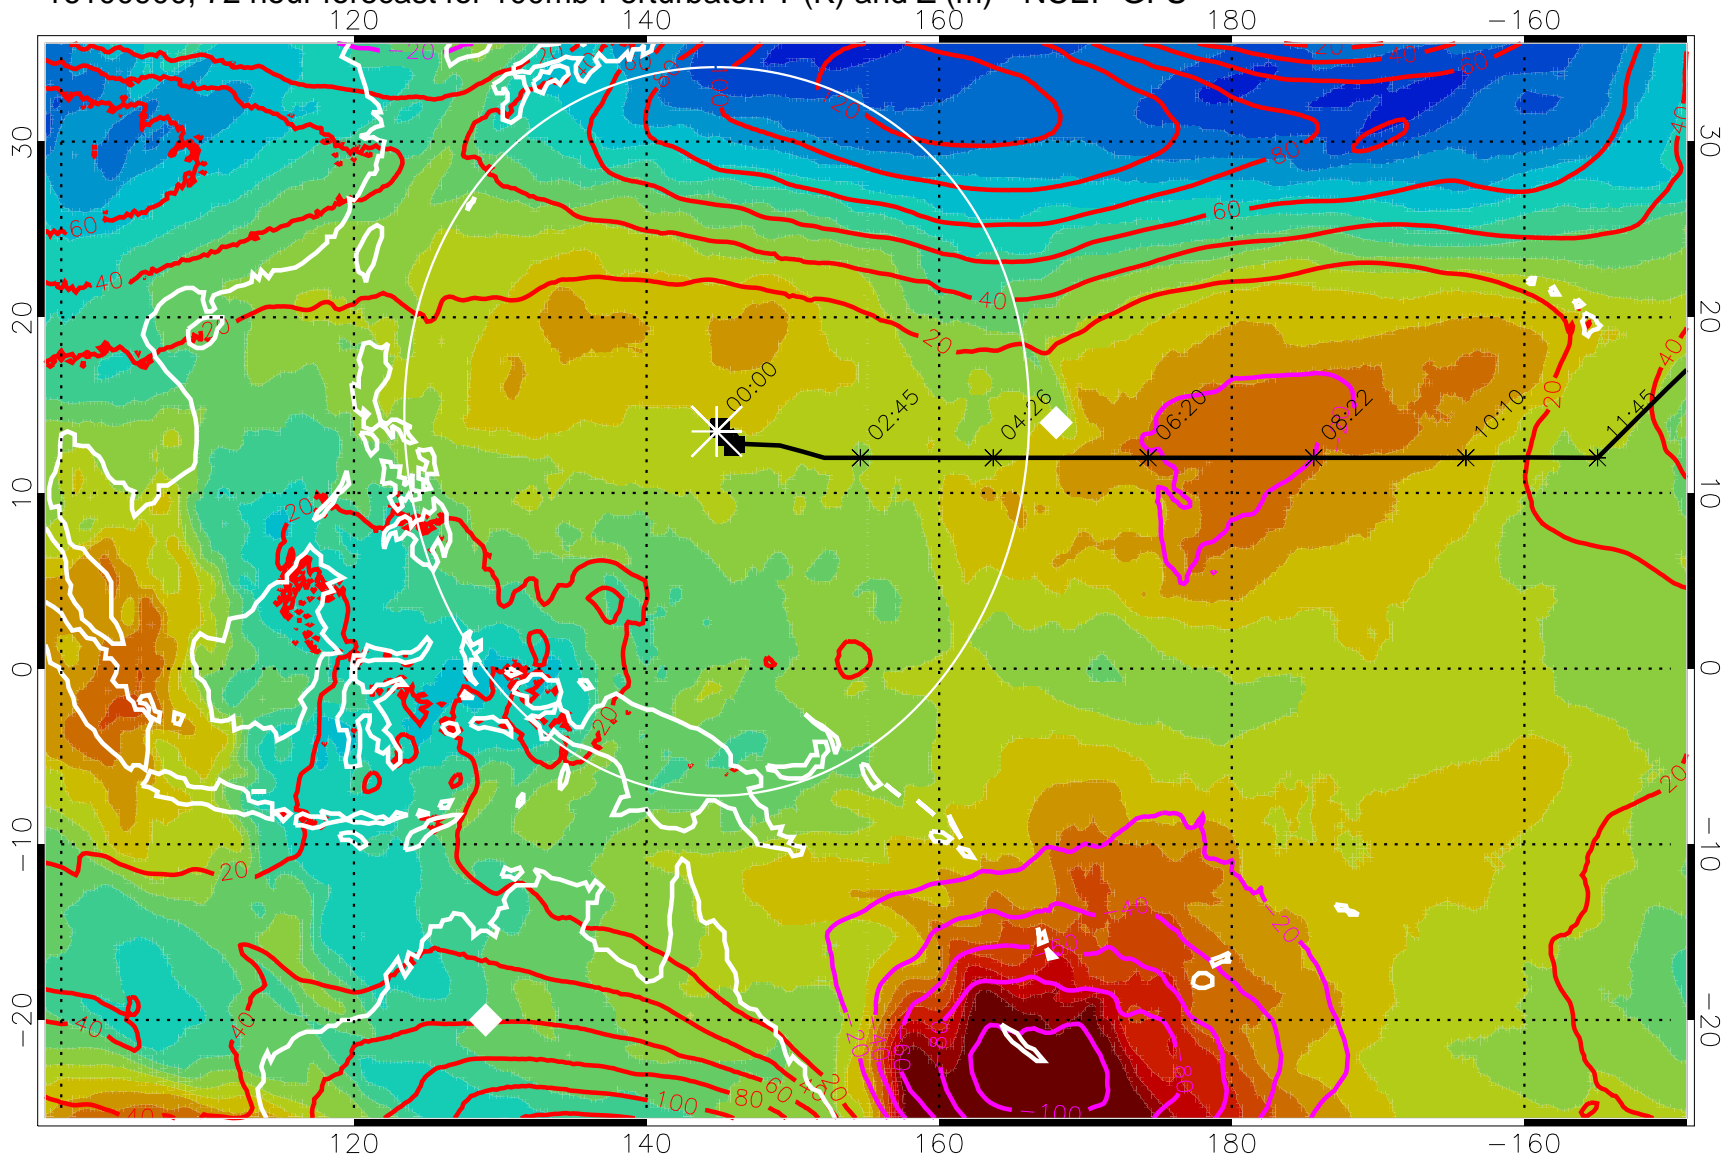

16100900, 72 hour forecast for 100mb Perturbaton T (K) and Z (m)-- NCEP GFS

Contours are 100 mbar Z perturbation (m)
Positive Z Contours
Negative Z Contours
Diamonds-mean pos. of anticyclones

Range ring of 2304 km