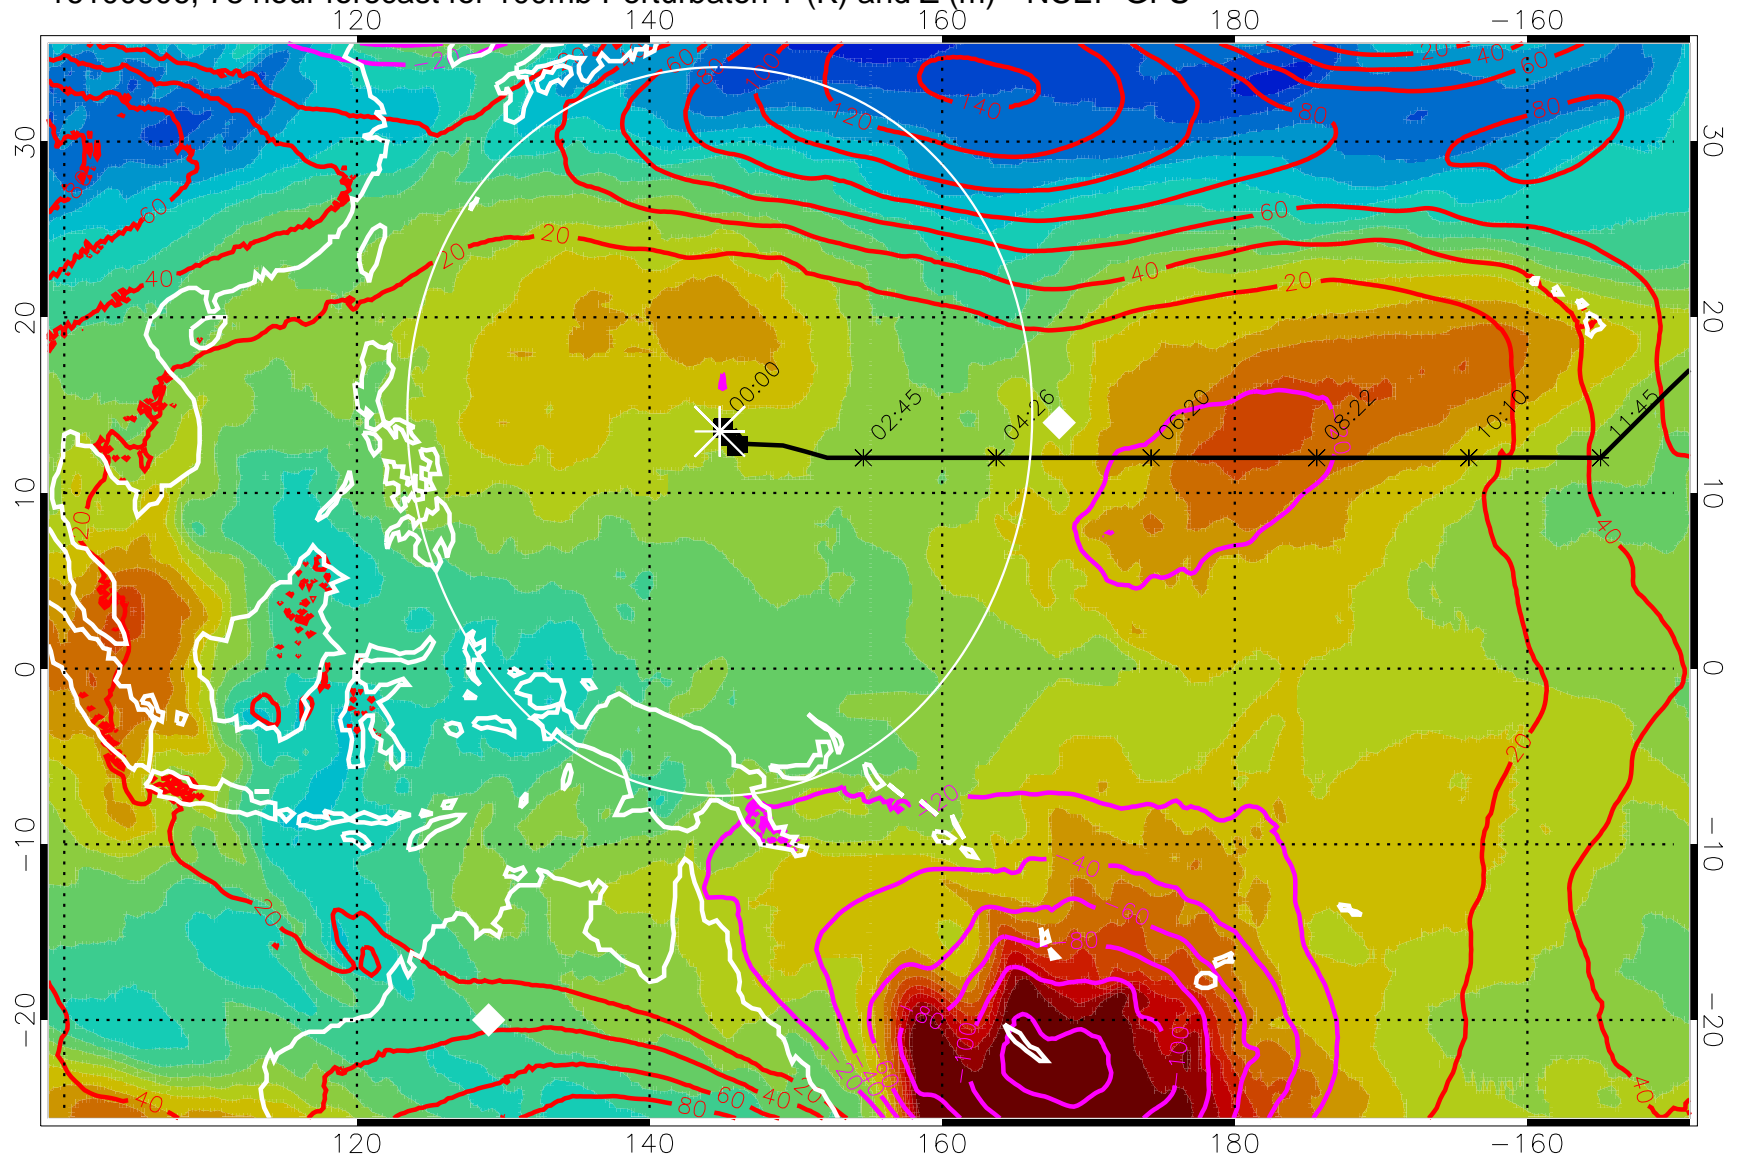

16100906, 78 hour forecast for 100mb Perturbaton T (K) and Z (m)-- NCEP GFS

13:53

15:5