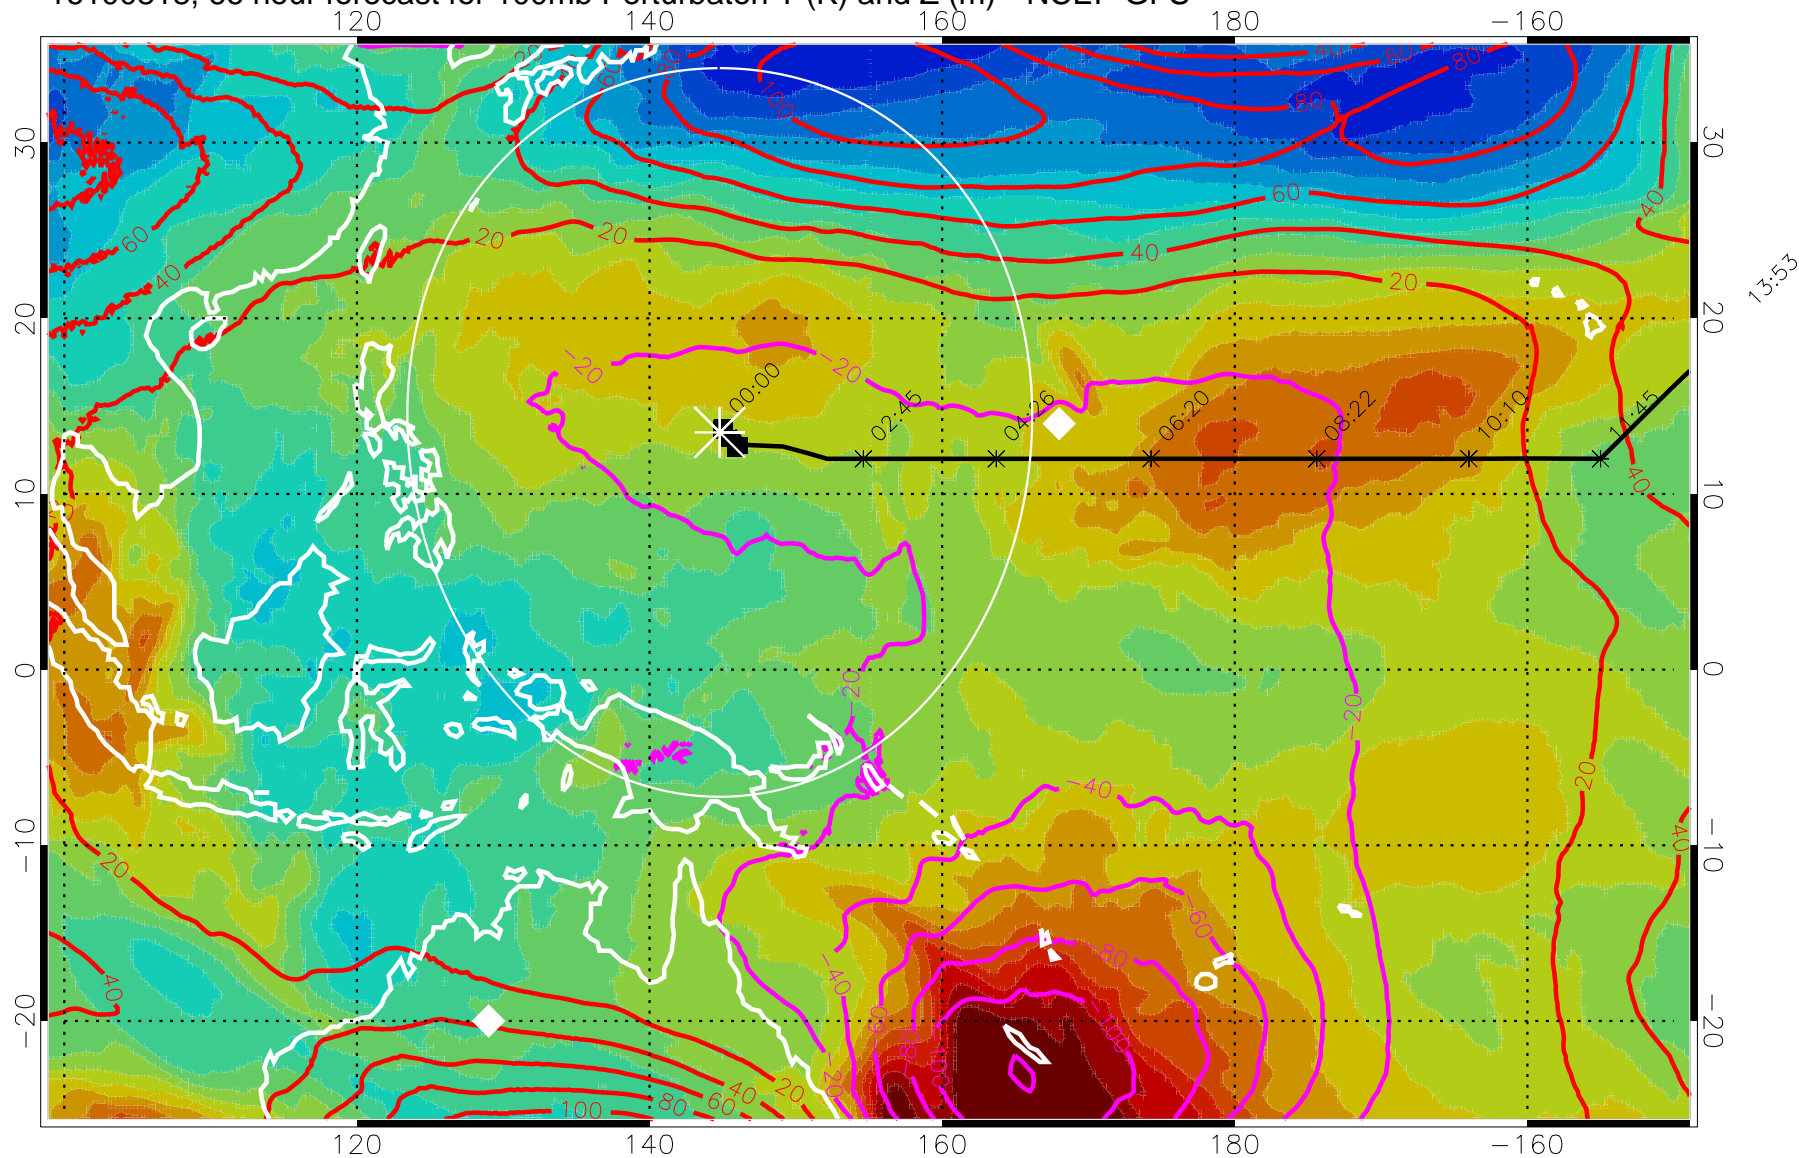

15:53

13:53

Contours are 100 mbar Z perturbation (m)
Positive Z Contours
Negative Z Contours
Diamonds-mean pos. of anticyclones

Range ring of 2304 km

16100818, 66 hour forecast for 100mb Perturbaton T (K) and Z (m)-- NCEP GFS