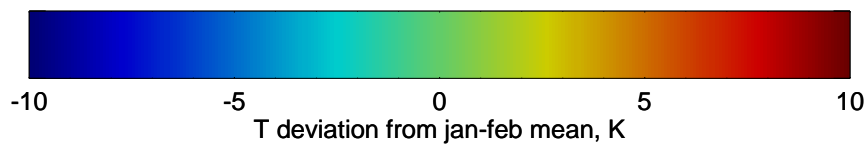

15:53

13:53

Contours are 100 mbar Z perturbation (m)
Positive Z Contours
Negative Z Contours
Diamonds-mean pos. of anticyclones

Range ring of 2304 km

16100806, 54 hour forecast for 100mb Perturbaton T (K) and Z (m)-- NCEP GFS