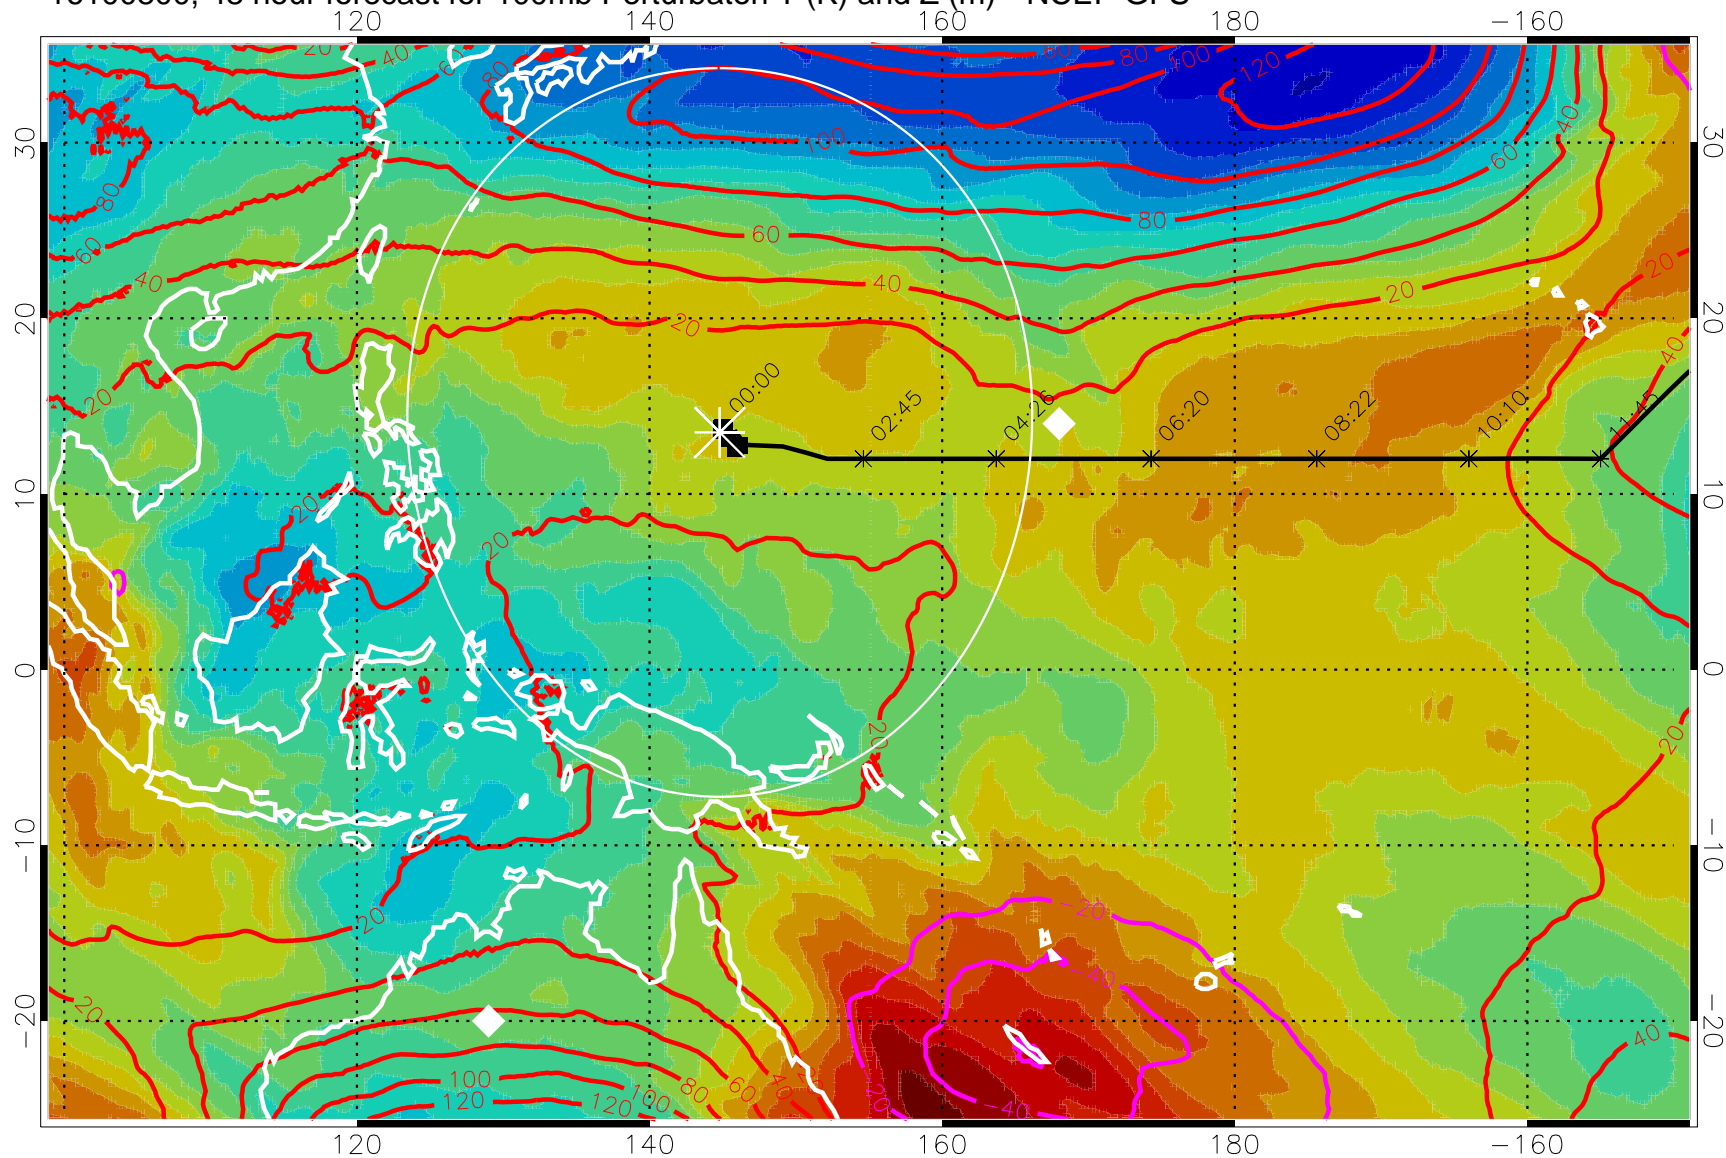

16100800, 48 hour forecast for 100mb Perturbaton T (K) and Z (m)-- NCEP GFS

15:53

13:53