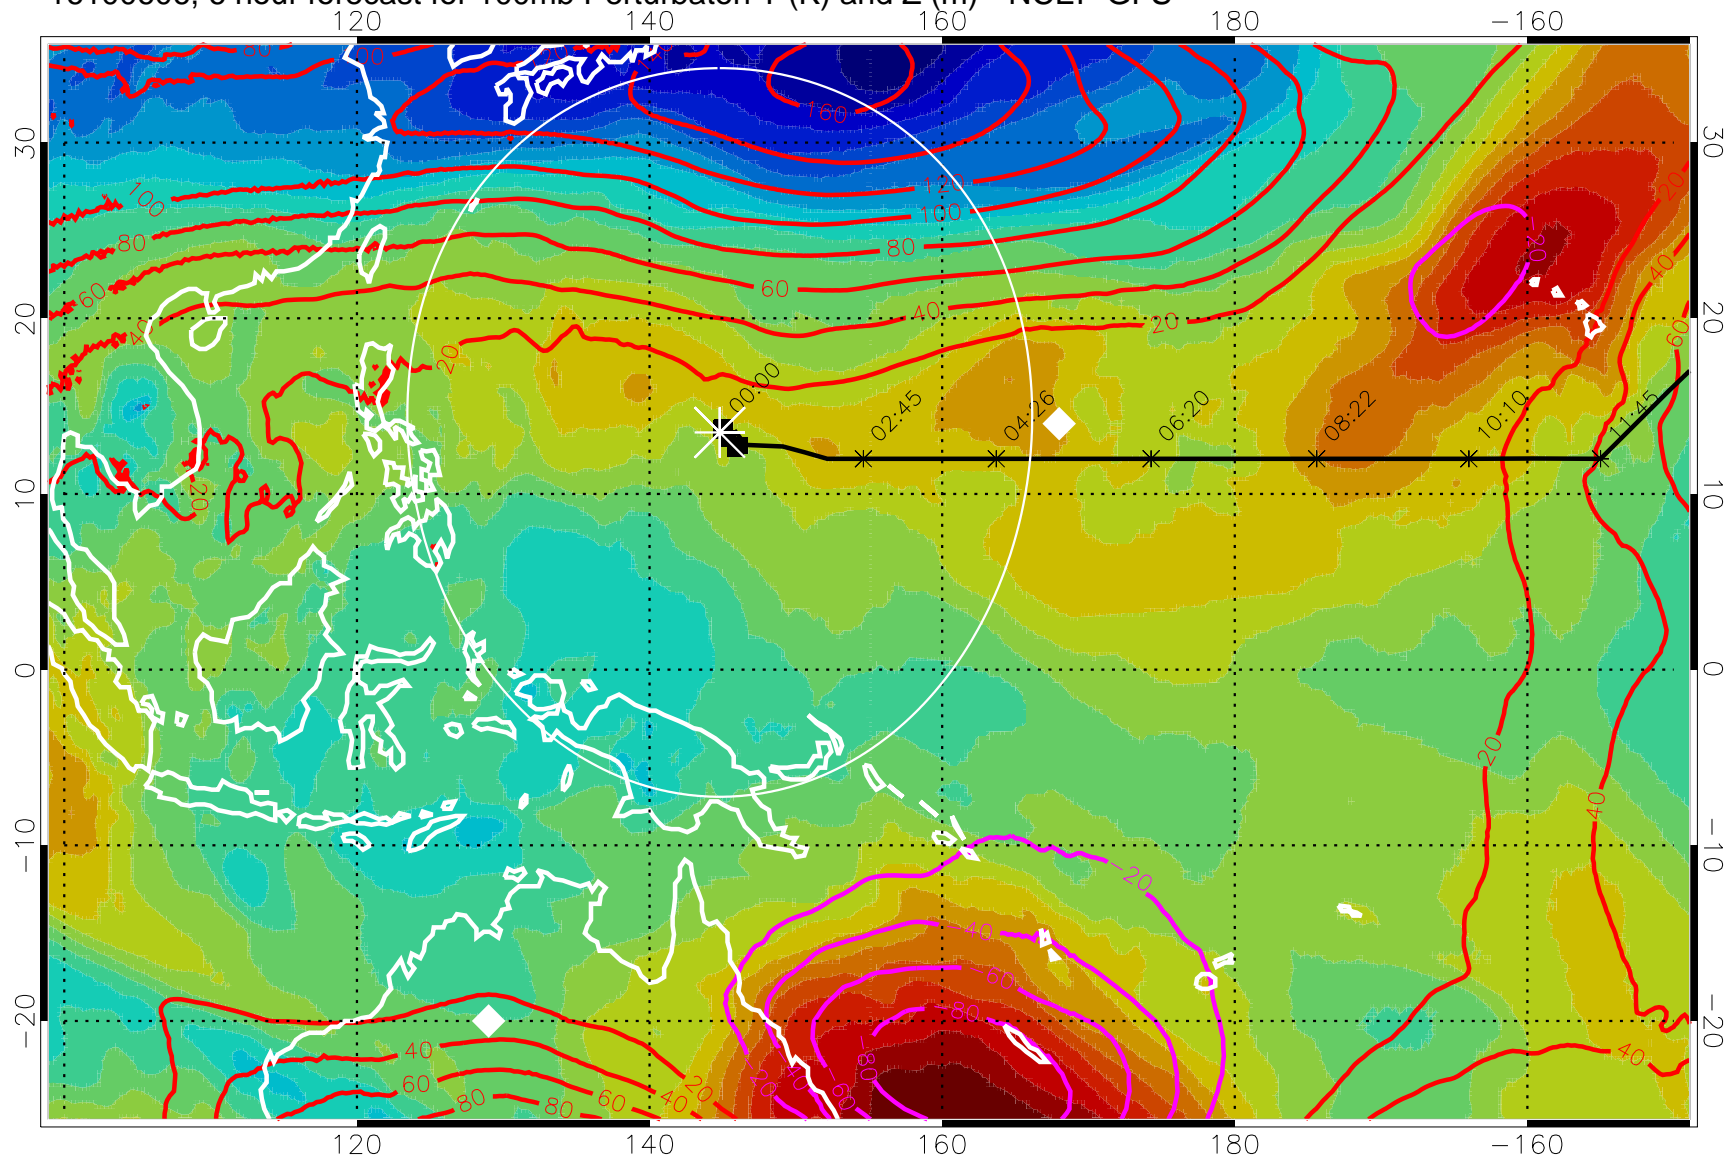

16100606, 6 hour forecast for 100mb Perturbaton T (K) and Z (m)-- NCEP GFS

15:53

13:53

Contours are 100 mbar Z perturbation (m)
Positive Z Contours
Negative Z Contours
Diamonds-mean pos. of anticyclones

Range ring of 2304 km