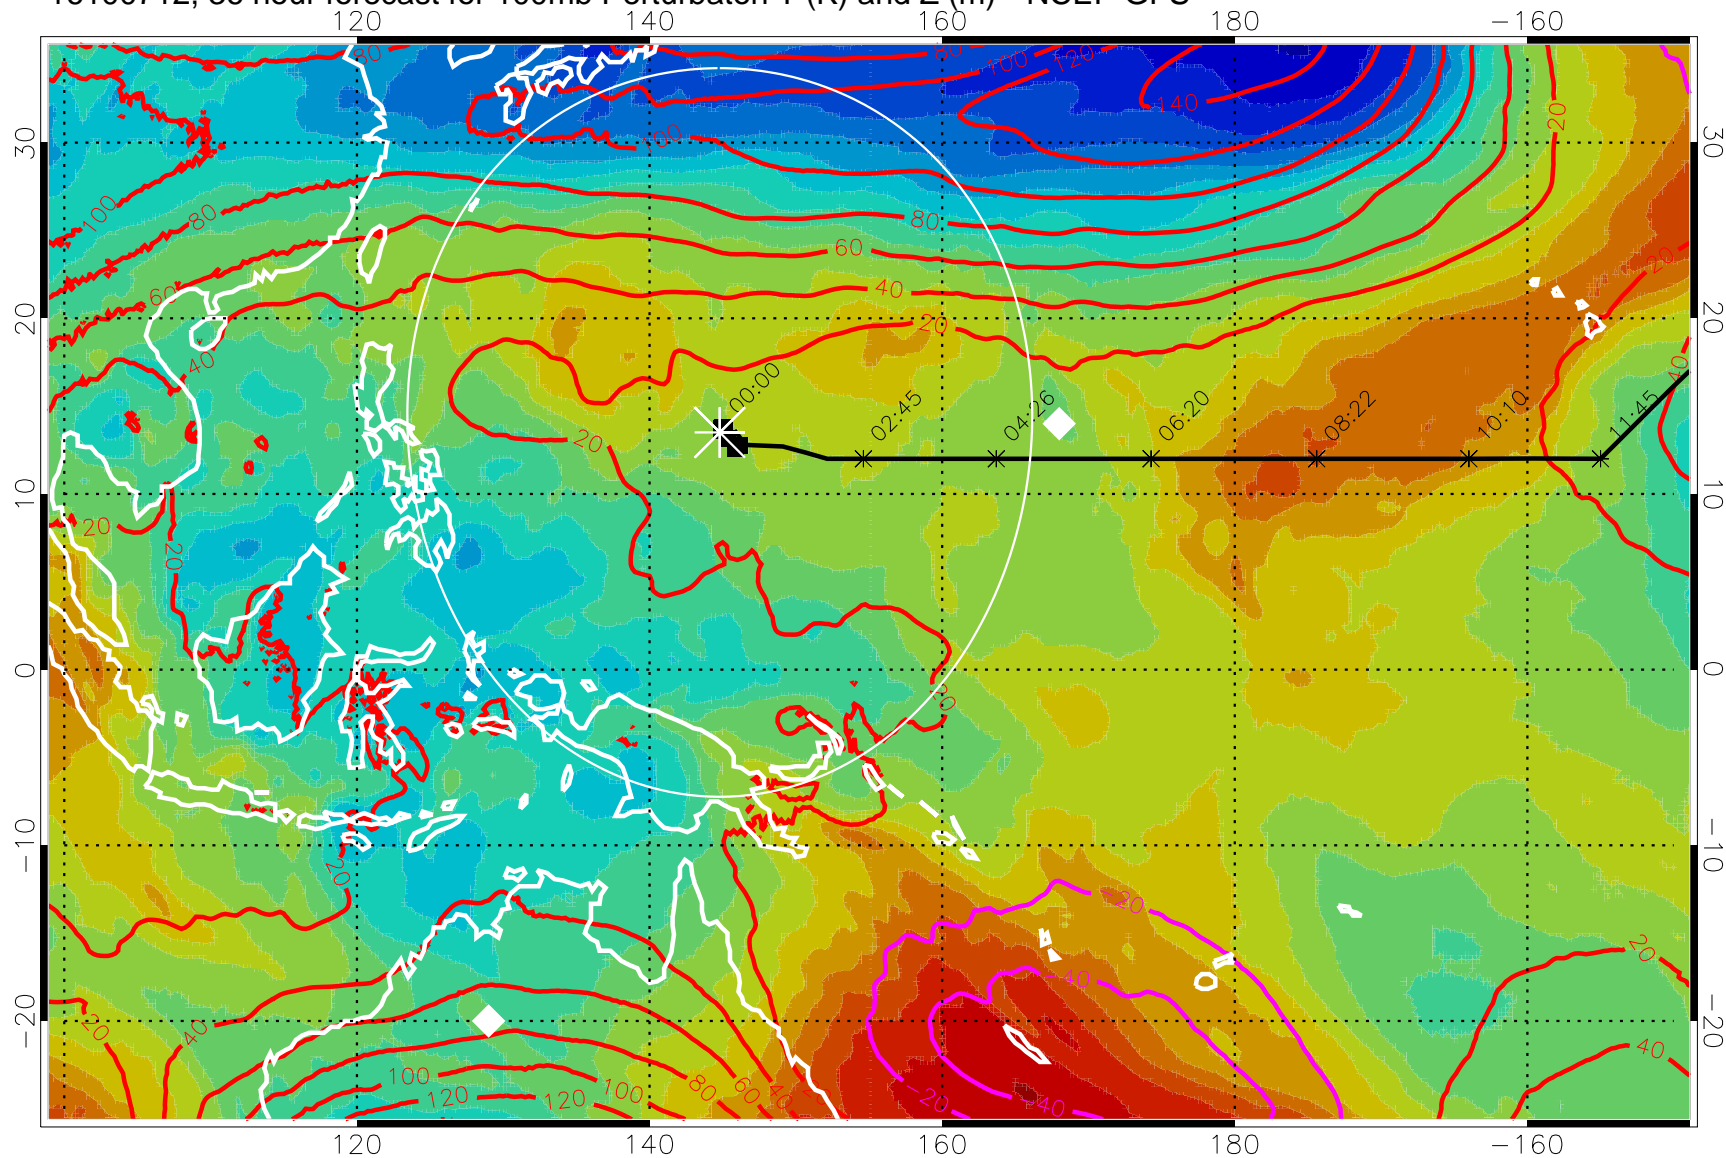

16100712, 36 hour forecast for 100mb Perturbaton T (K) and Z (m)-- NCEP GFS

15:53

13:53

11:53

09:53

07:53

05:53

03:53