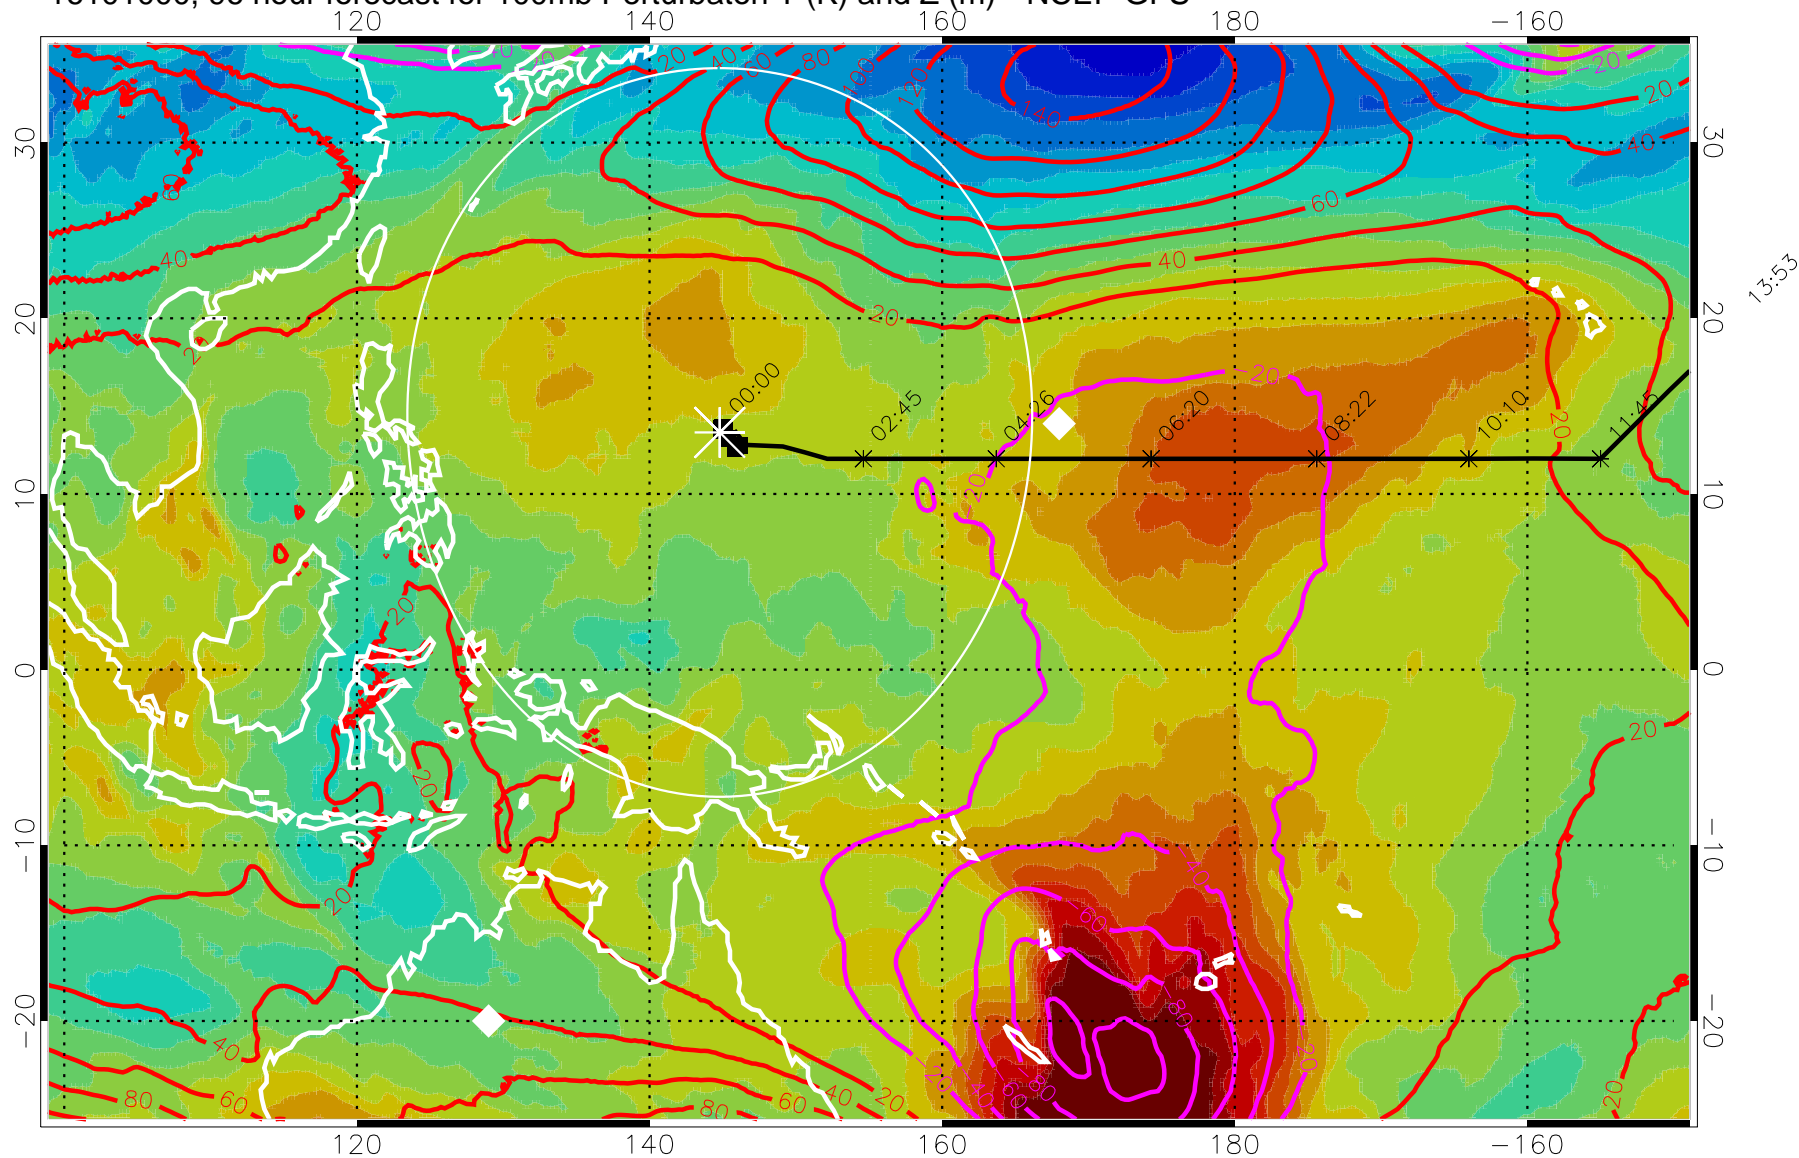

15:53

13:53

Contours are 100 mbar Z perturbation (m)
Positive Z Contours
Negative Z Contours
Diamonds-mean pos. of anticyclones

Range ring of 2304 km

16101000, 96 hour forecast for 100mb Perturbaton T (K) and Z (m)-- NCEP GFS