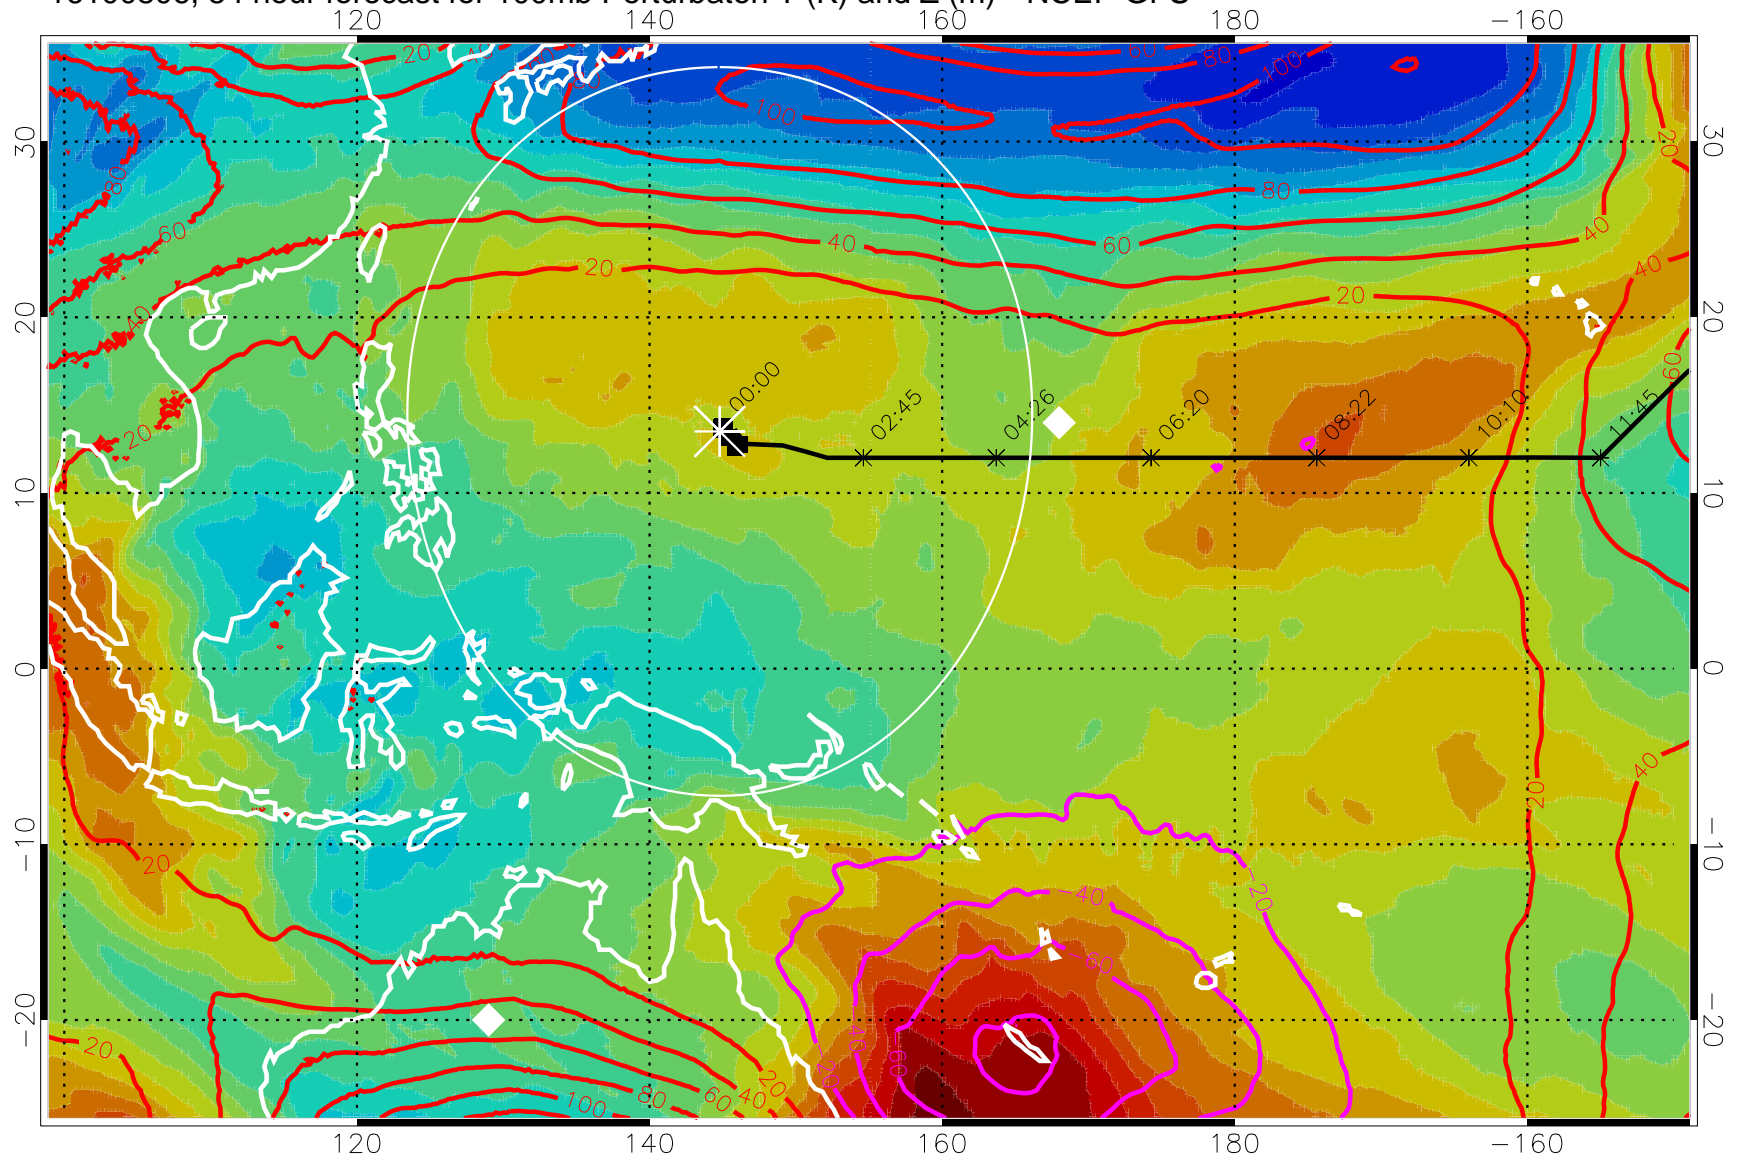

15:53

13:53

Contours are 100 mbar Z perturbation (m)
Positive Z Contours
Negative Z Contours
Diamonds-mean pos. of anticyclones

Range ring of 2304 km

16100806, 54 hour forecast for 100mb Perturbaton T (K) and Z (m)-- NCEP GFS