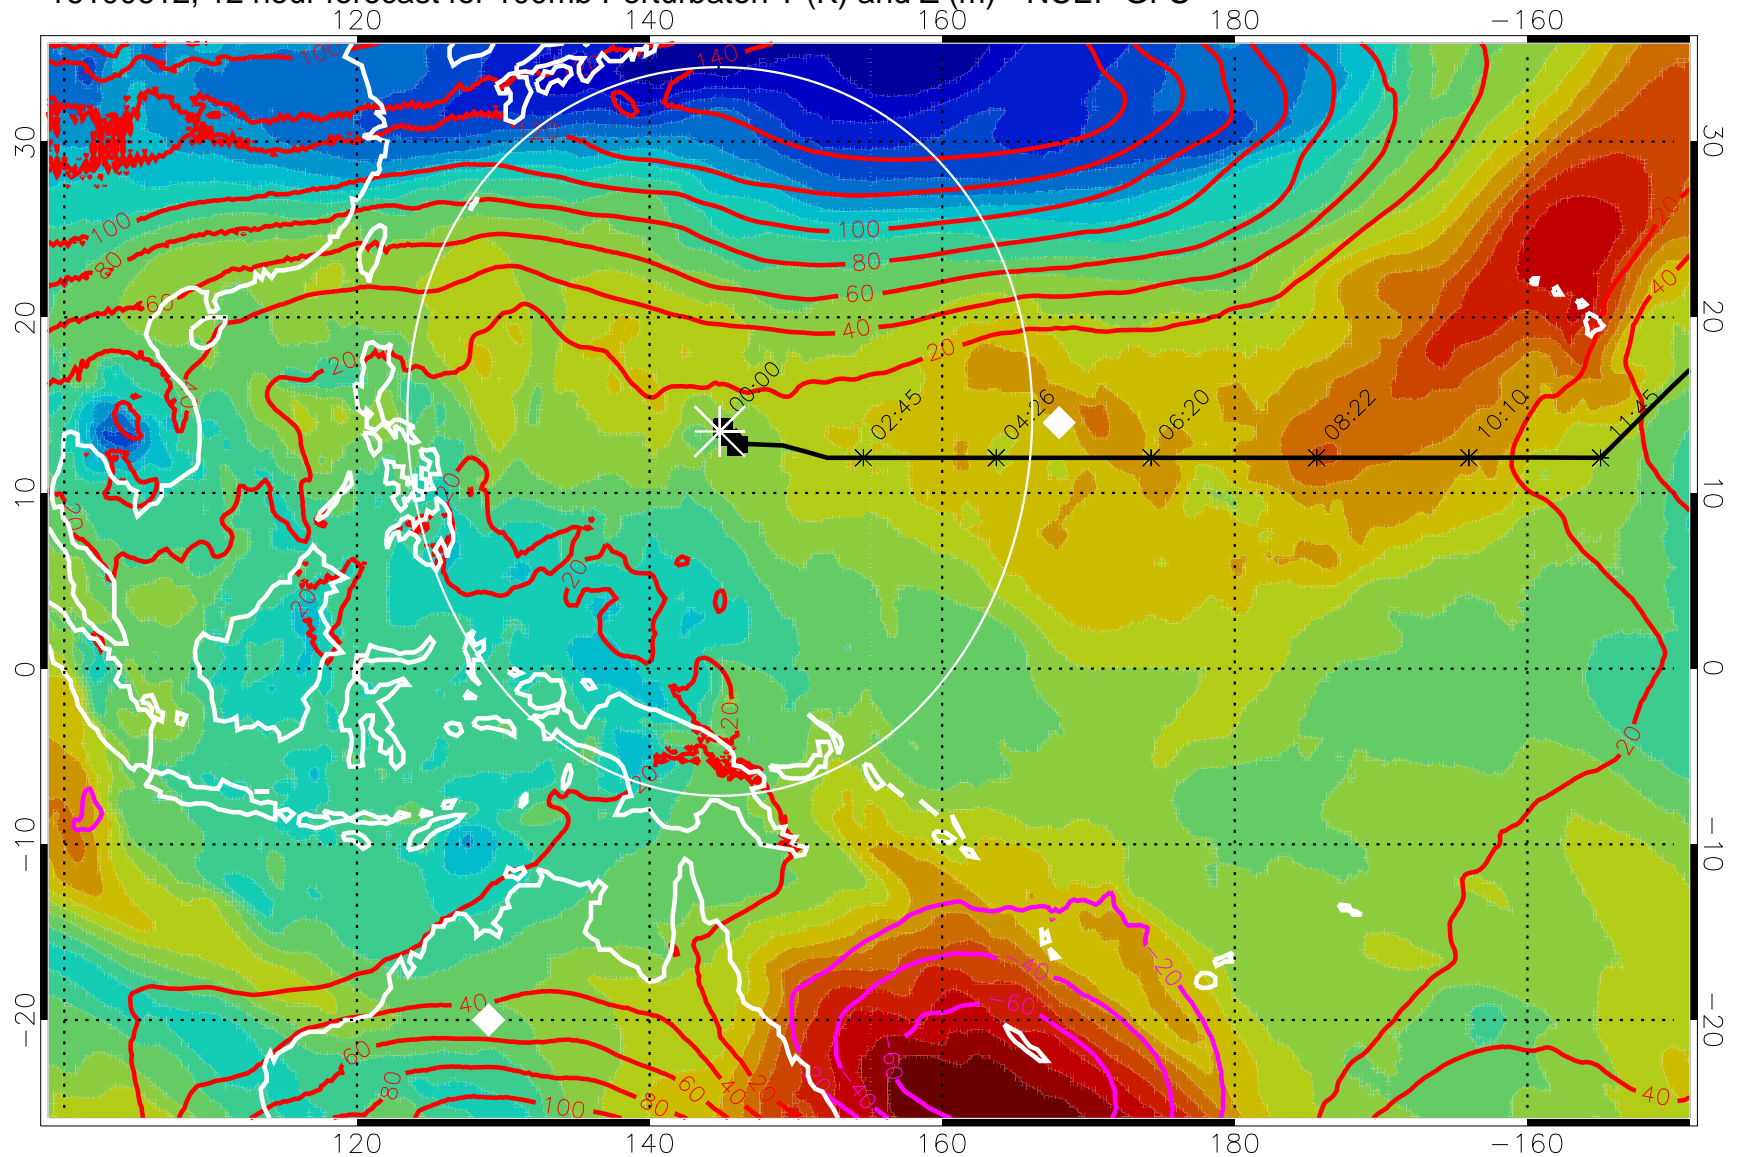

16100612, 12 hour forecast for 100mb Perturbaton T (K) and Z (m)-- NCEP GFS

15:53
13:53