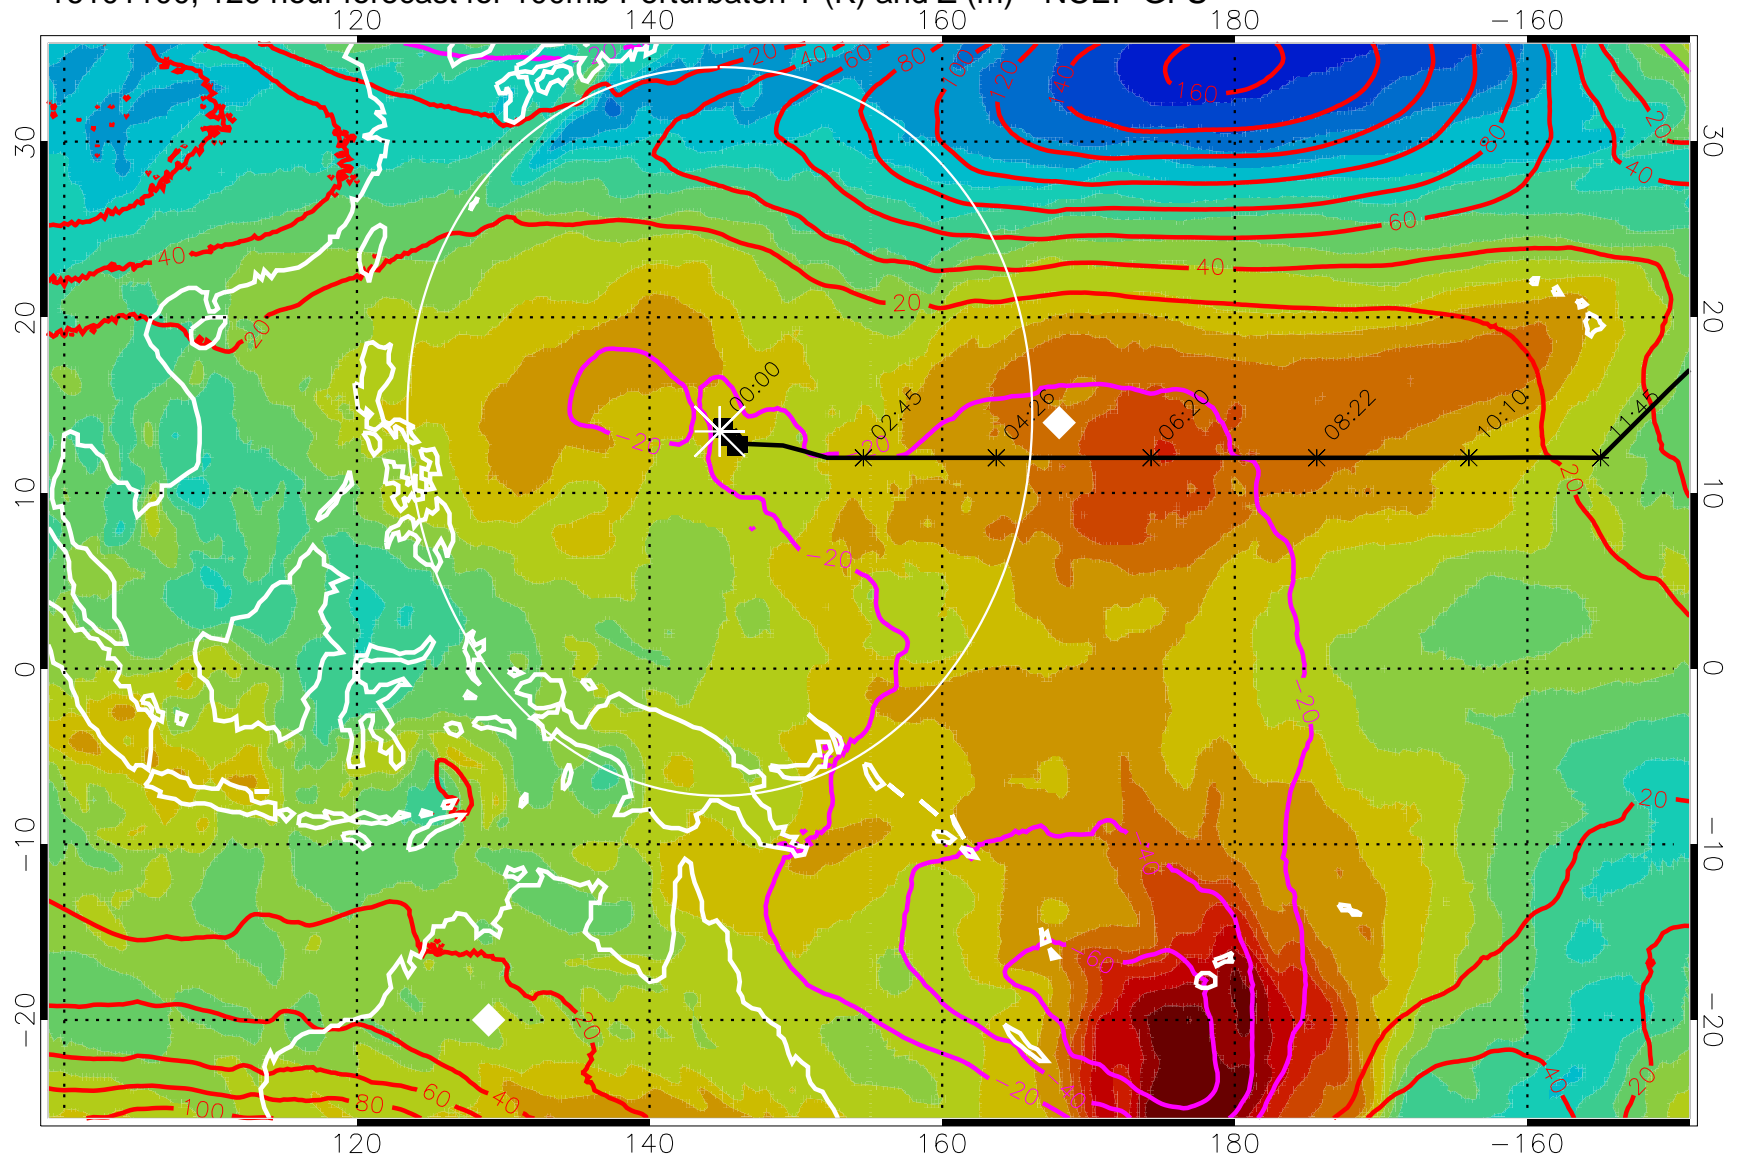

15:53

13:53

11:53

09:53

Contours are 100 mbar Z perturbation (m)
Positive Z Contours
Negative Z Contours
Diamonds-mean pos. of anticyclones

Range ring of 2304 km

16101100, 120 hour forecast for 100mb Perturbaton T (K) and Z (m)-- NCEP GFS