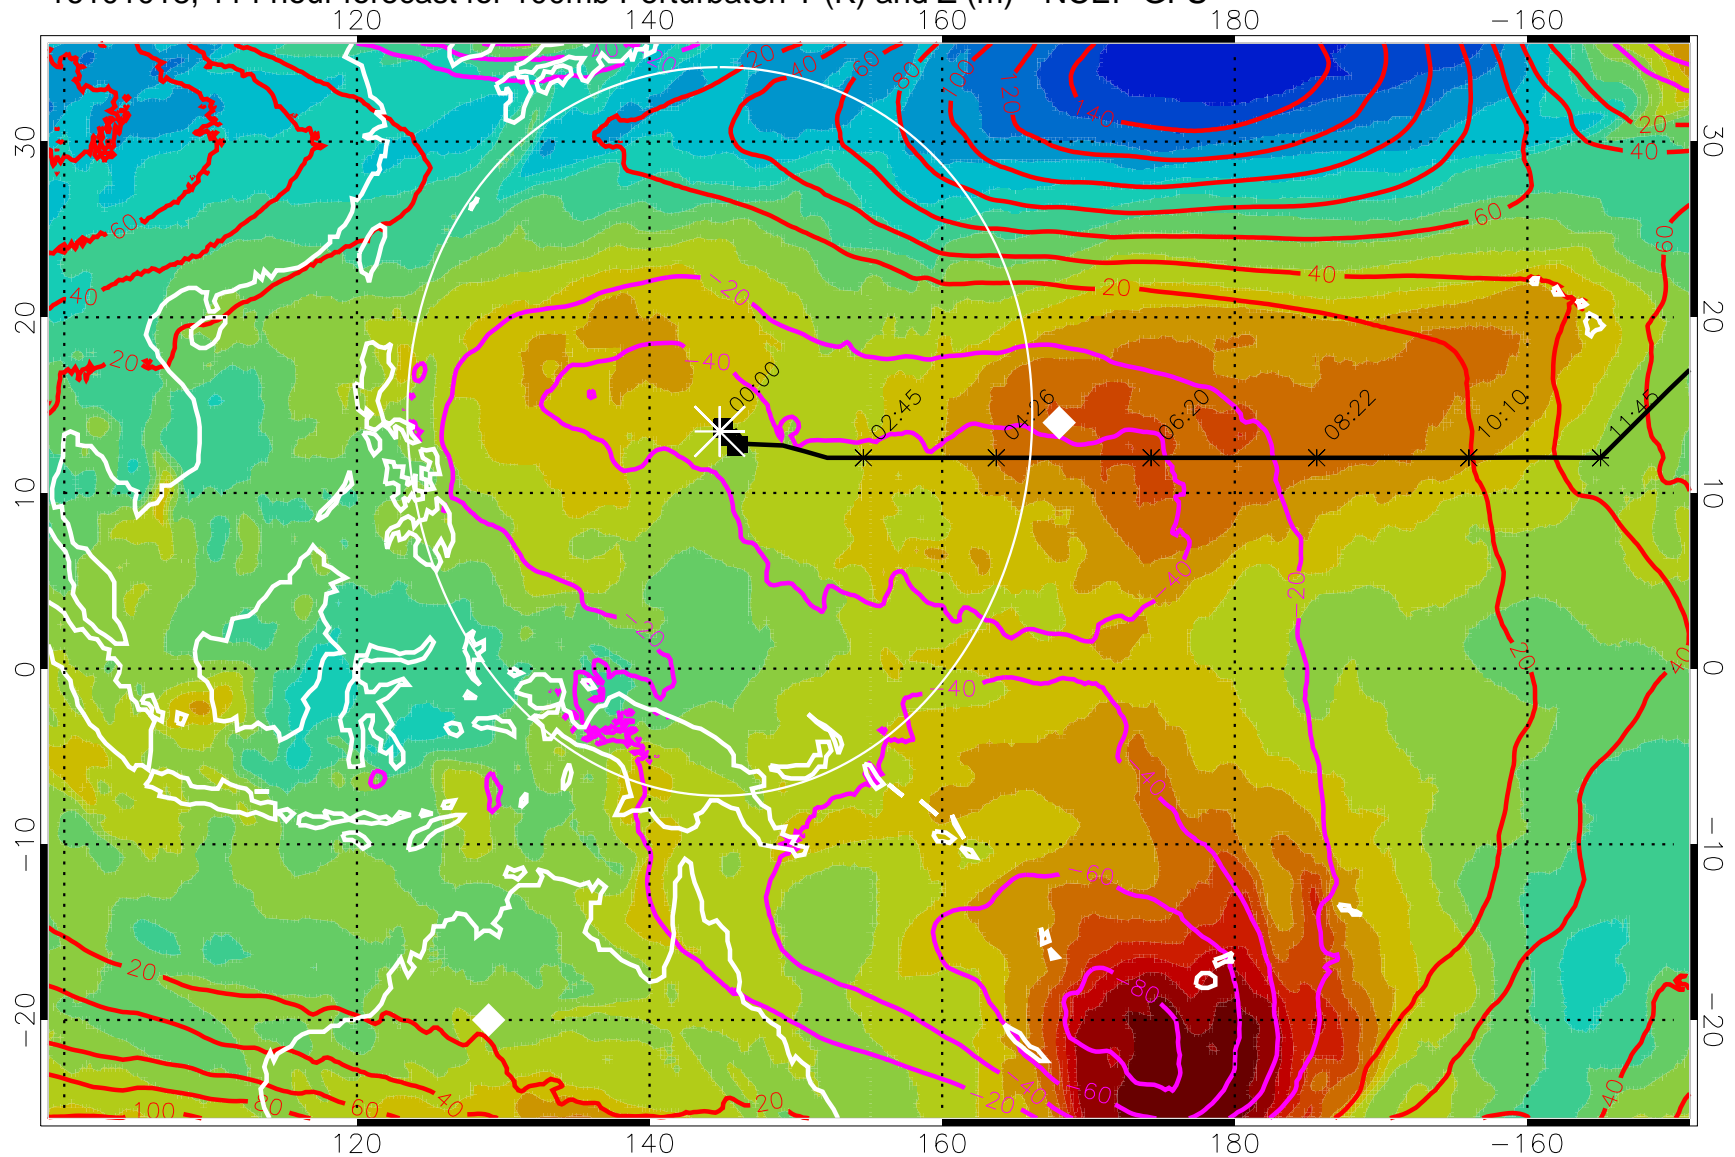

16101018, 114 hour forecast for 100mb Perturbaton T (K) and Z (m)-- NCEP GFS

15:53

13:53

11:53

09:53