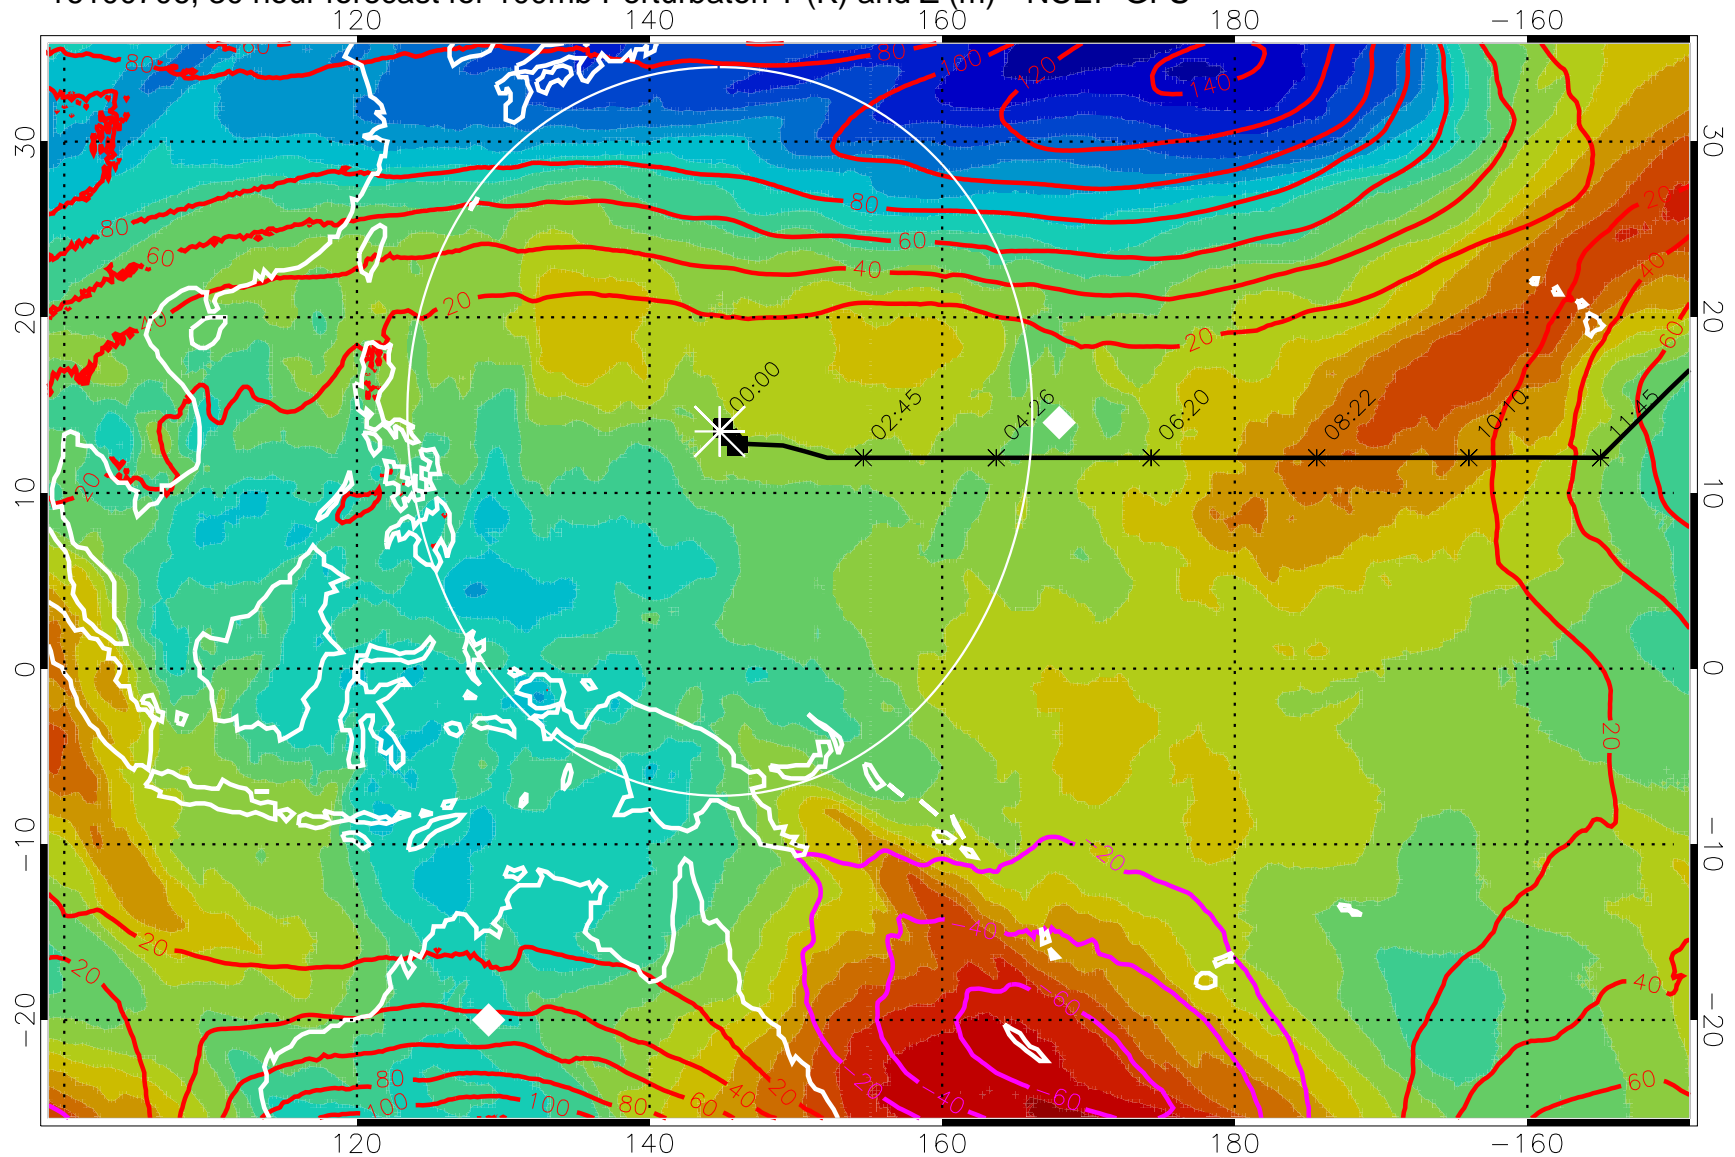

16100706, 30 hour forecast for 100mb Perturbaton T (K) and Z (m)-- NCEP GFS

Contours are 100 mbar Z perturbation (m)
Positive Z Contours
Negative Z Contours
Diamonds-mean pos. of anticyclones

Range ring of 2304 km