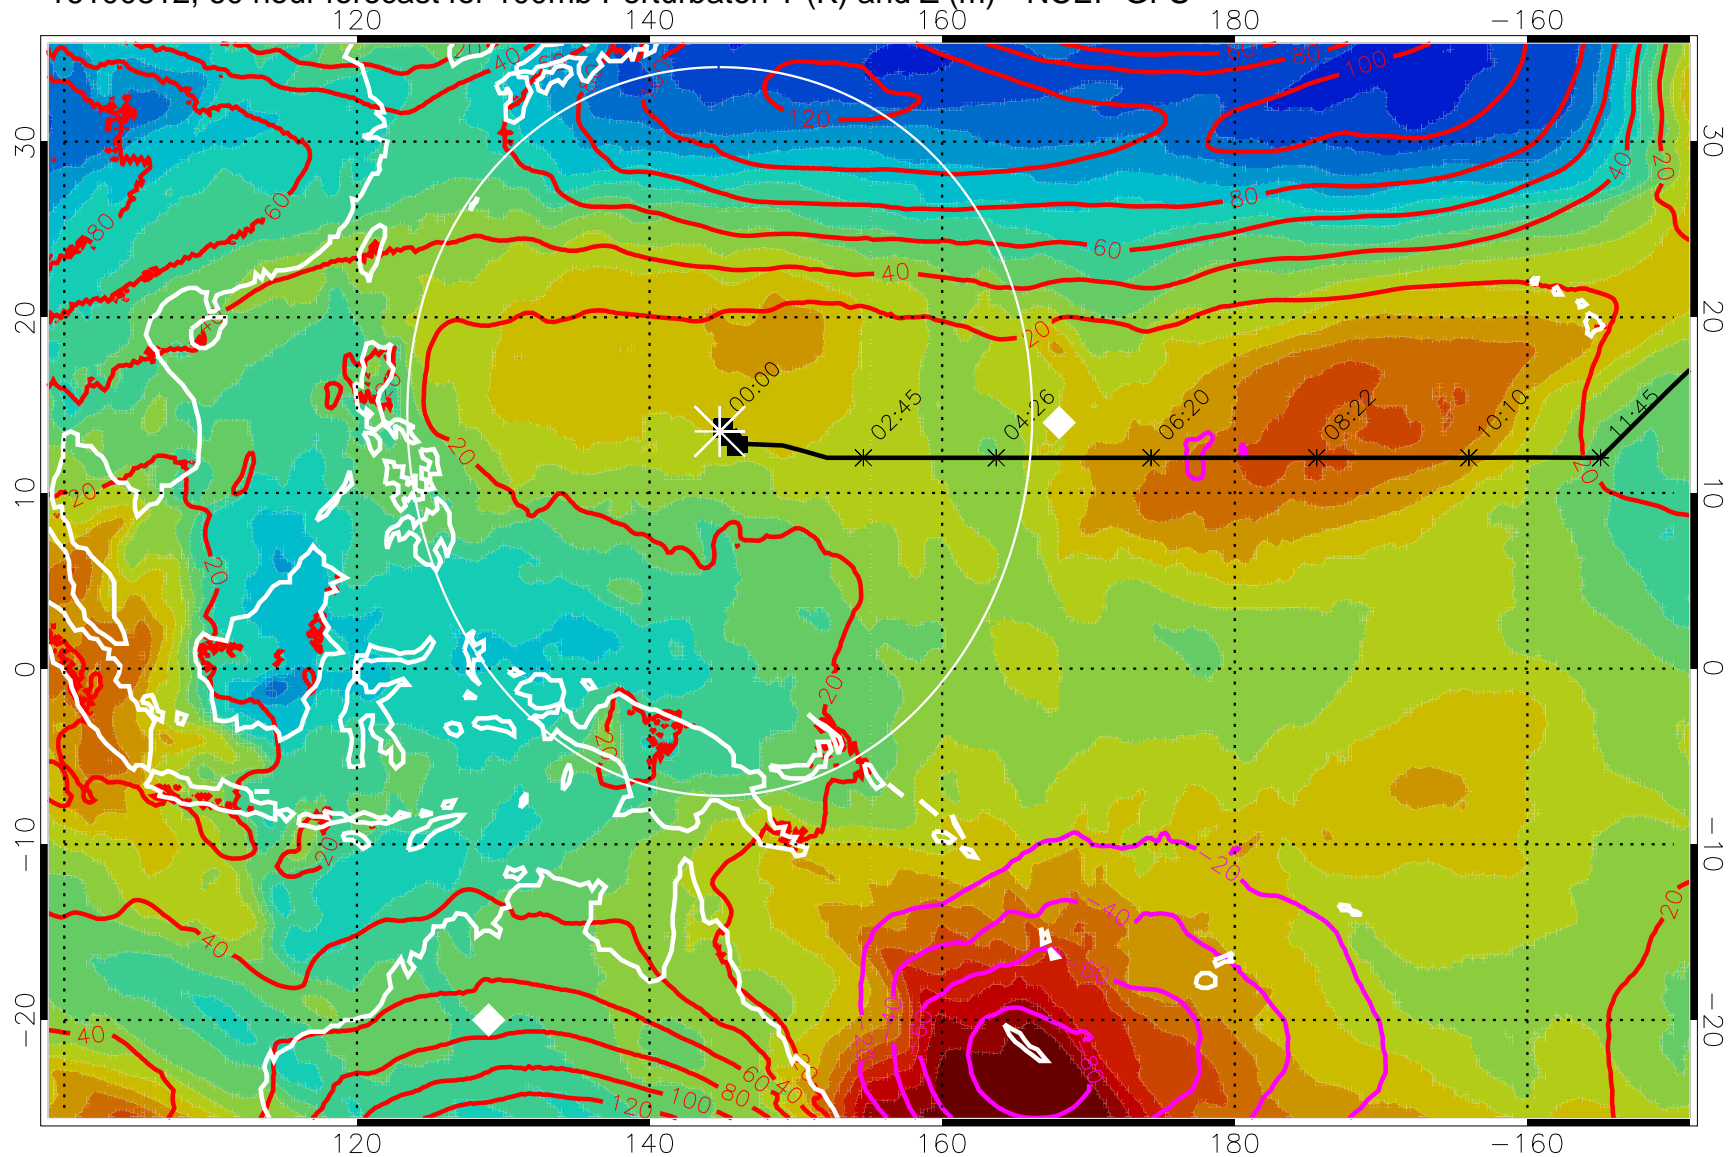

16100812, 60 hour forecast for 100mb Perturbaton T (K) and Z (m)-- NCEP GFS

15:53

13:53