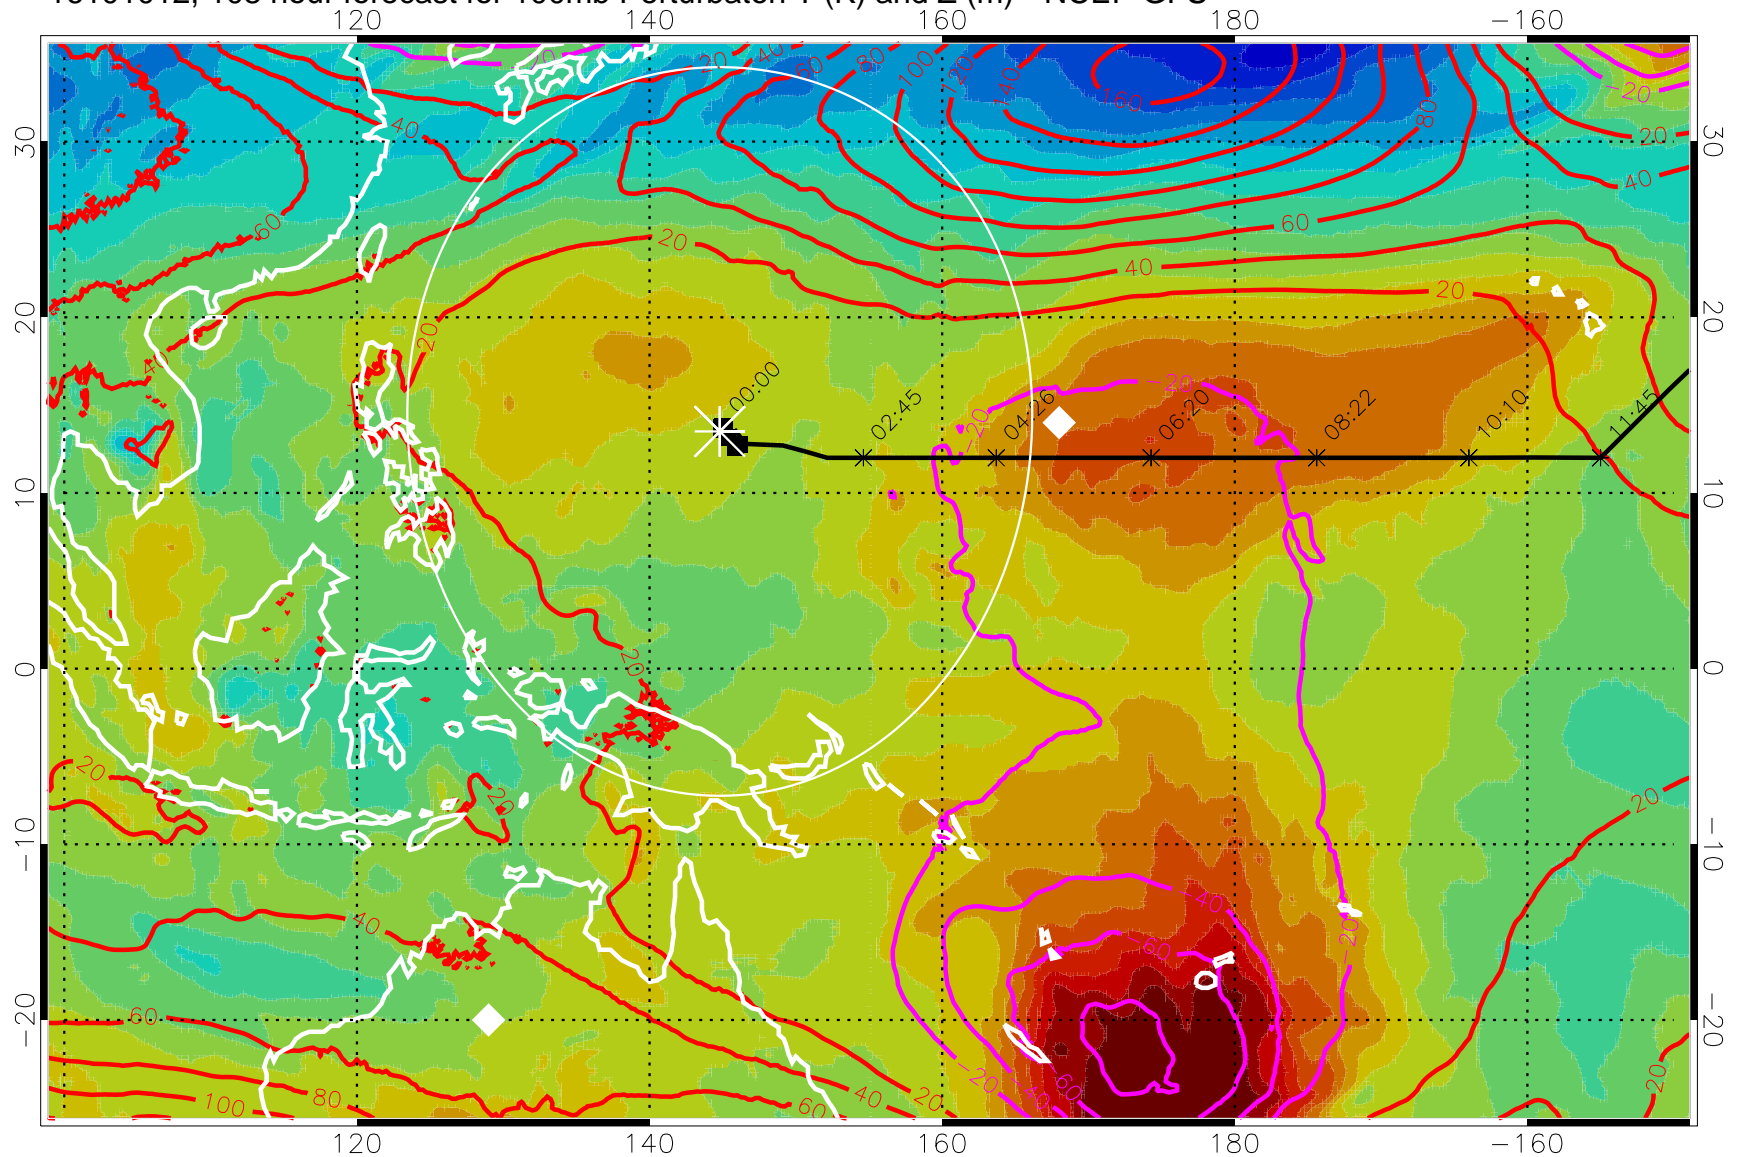

16101012, 108 hour forecast for 100mb Perturbaton T (K) and Z (m)-- NCEP GFS

Contours are 100 mbar Z perturbation (m)
Positive Z Contours
Negative Z Contours
Diamonds-mean pos. of anticyclones

Range ring of 2304 km