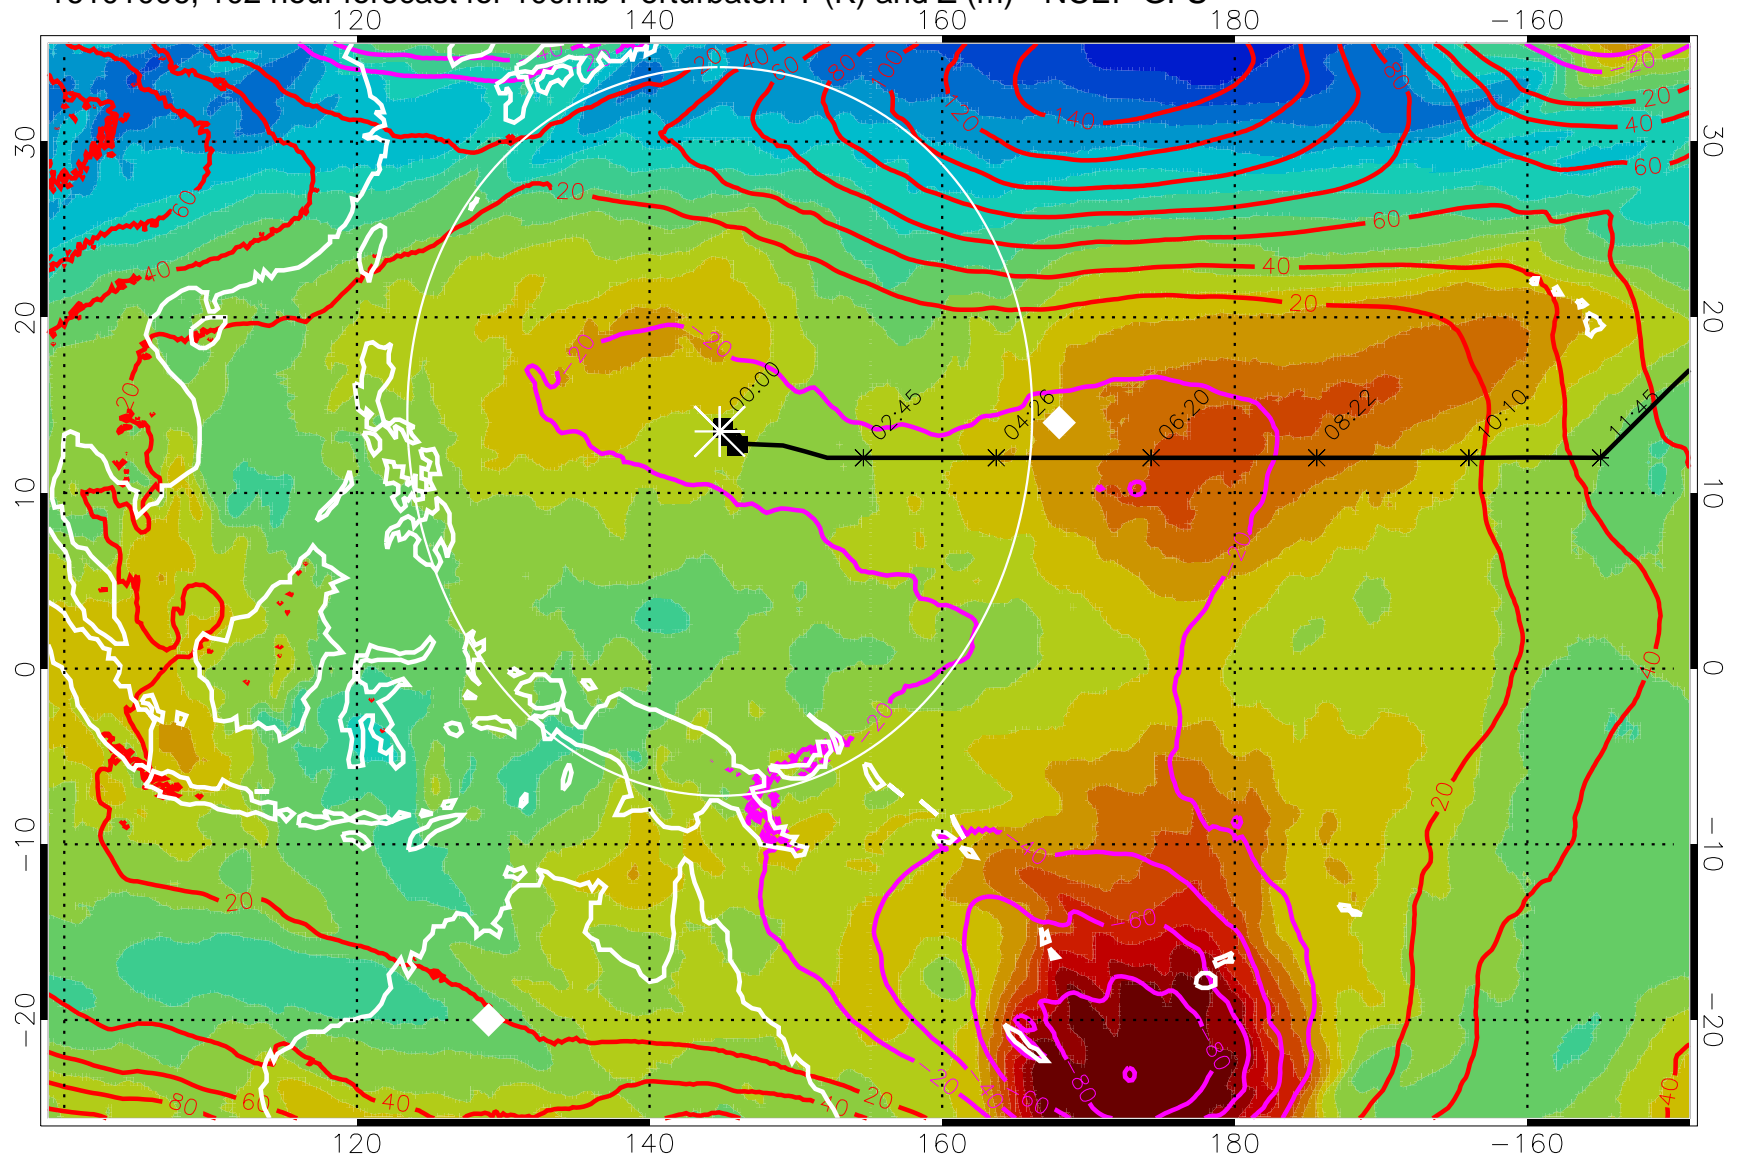

16101006, 102 hour forecast for 100mb Perturbaton T (K) and Z (m)-- NCEP GFS

15:53
13:53