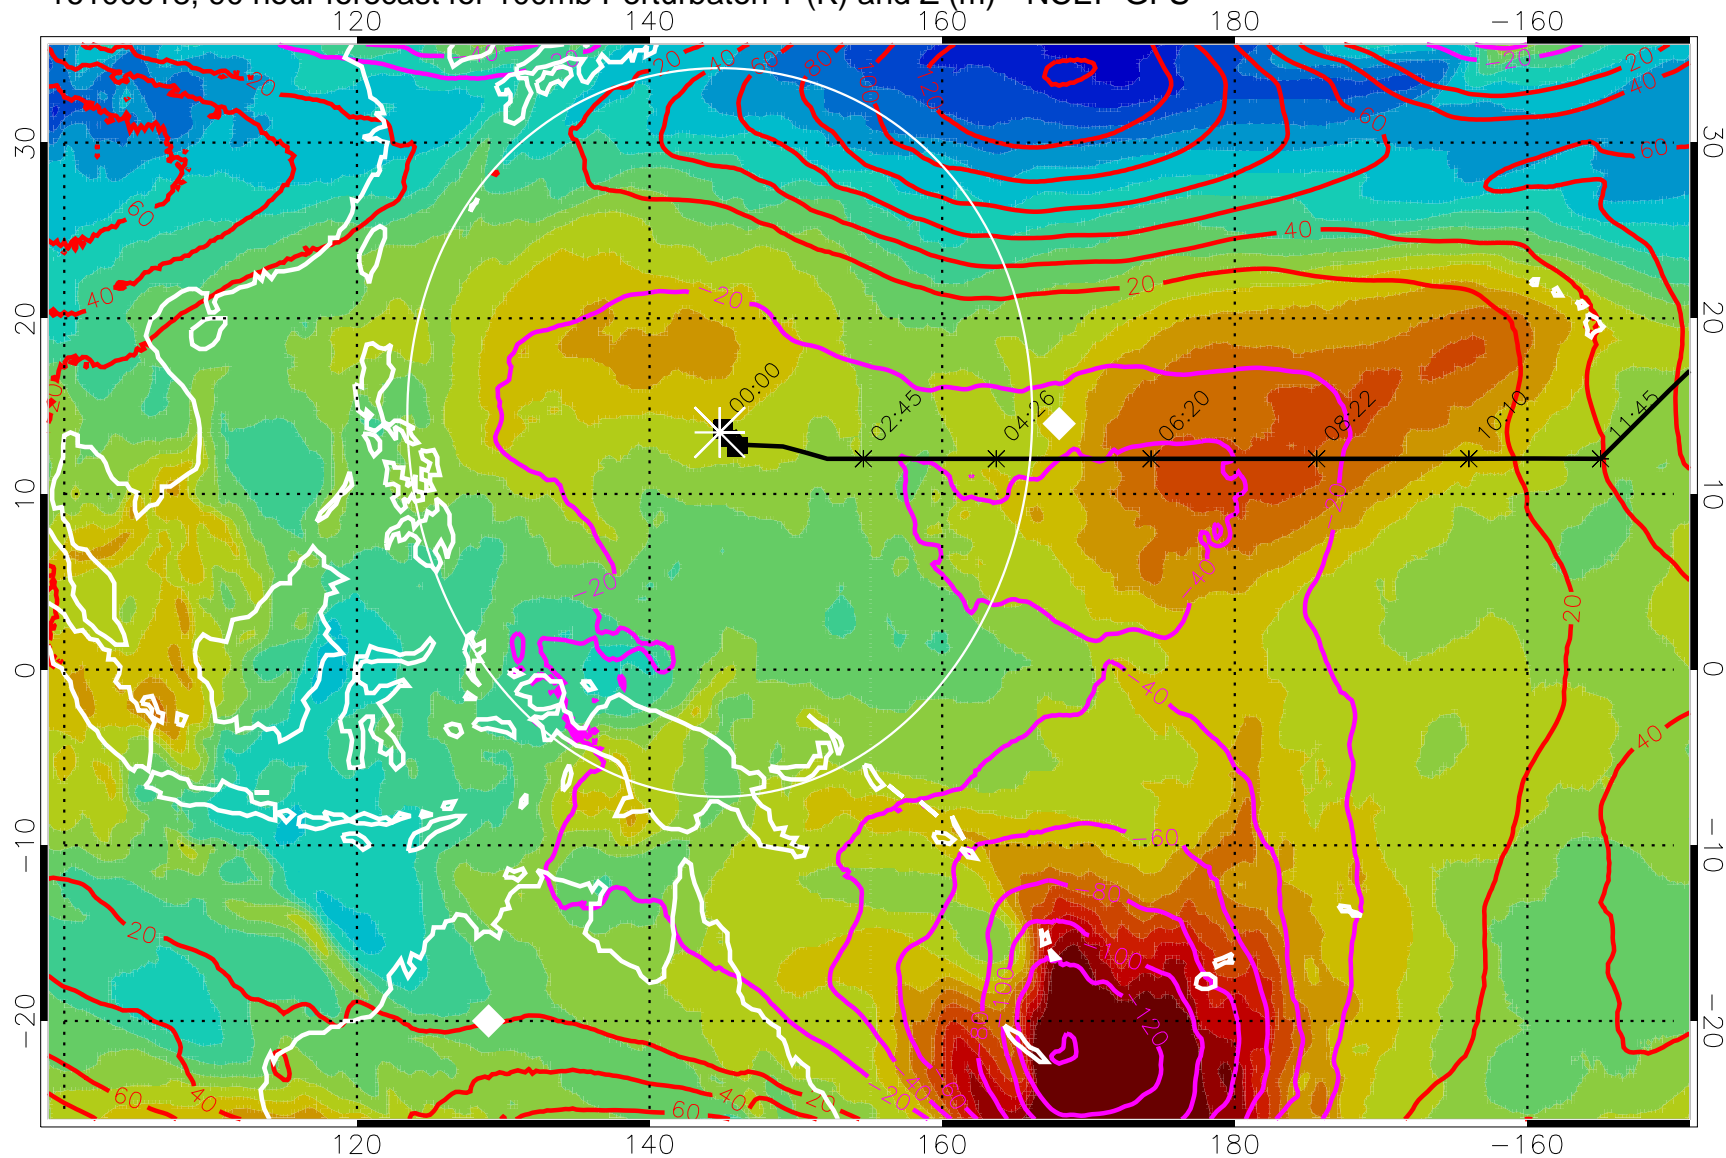

16100918, 90 hour forecast for 100mb Perturbaton T (K) and Z (m)-- NCEP GFS

15:53

13:53