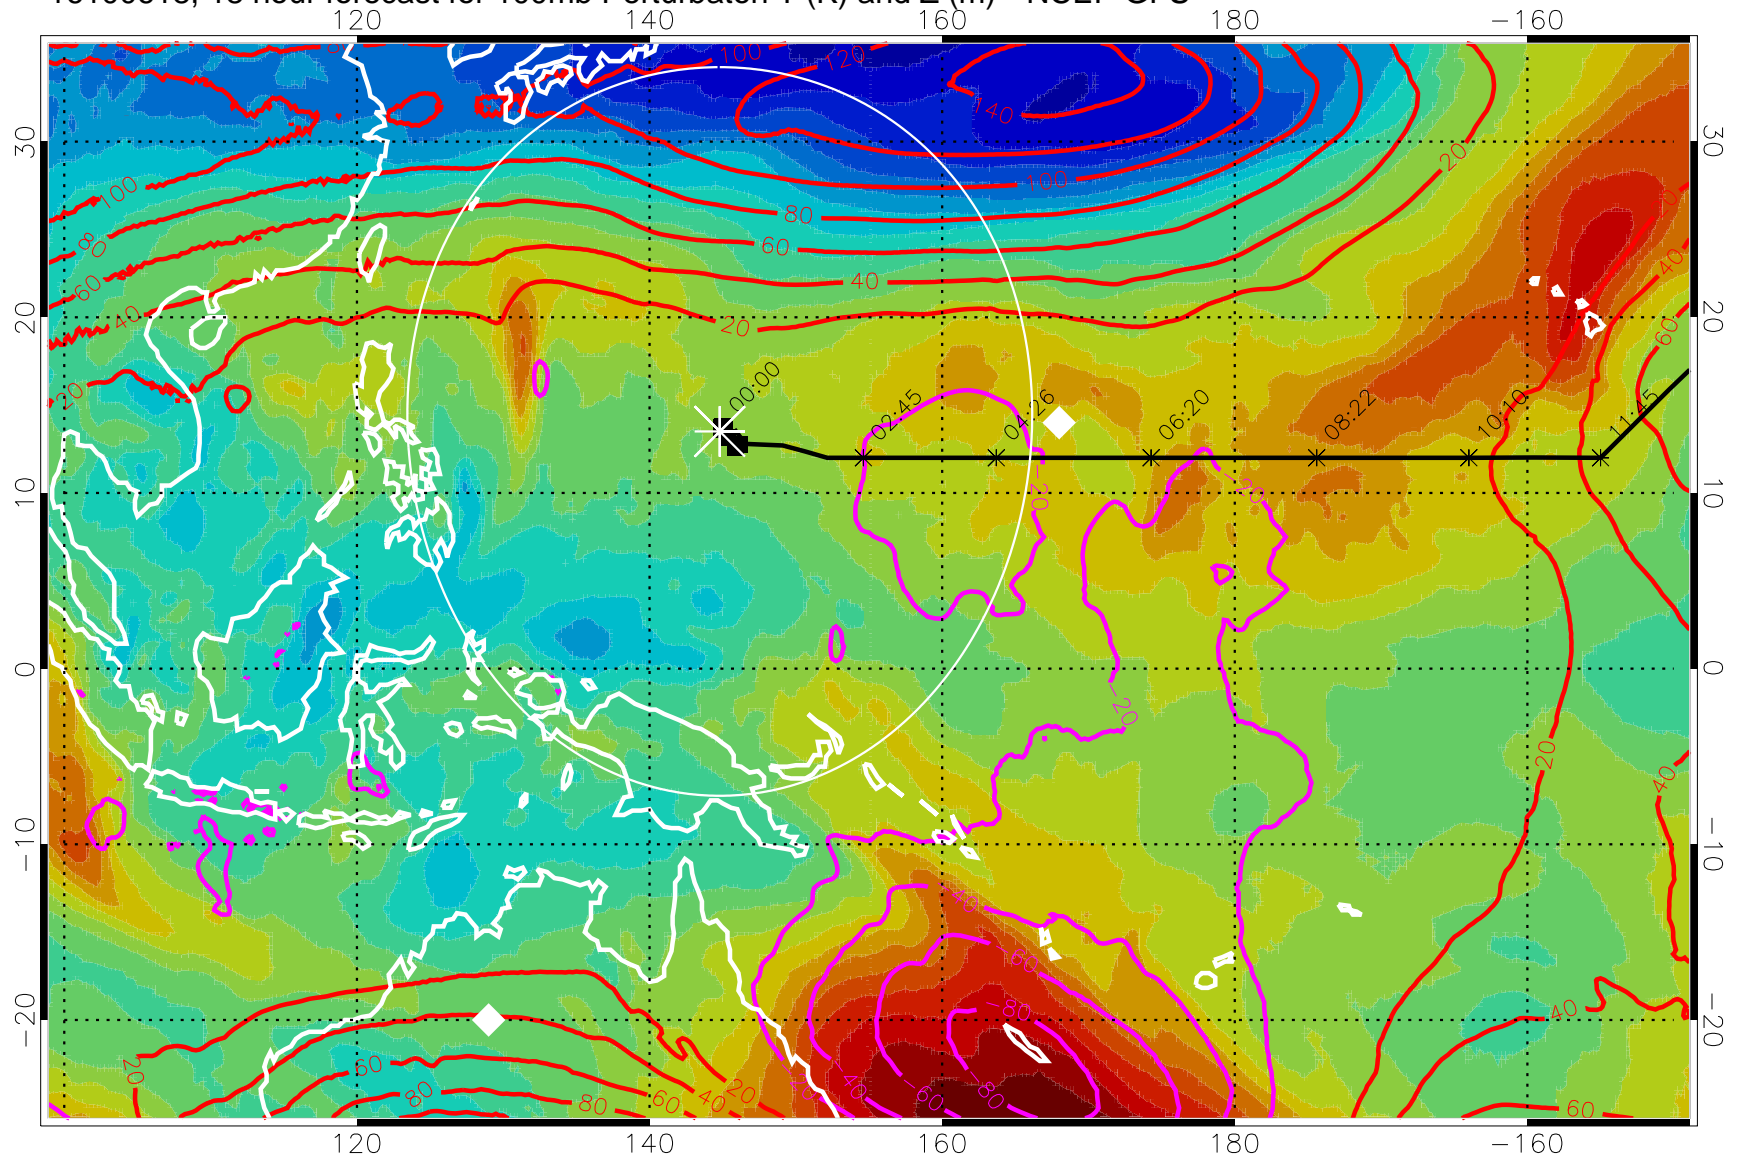

Range ring of 2304 km

16100618, 18 hour forecast for 100mb Perturbaton T (K) and Z (m)-- NCEP GFS

Contours are 100 mbar Z perturbation (m)
Positive Z Contours
Negative Z Contours
Diamonds-mean pos. of anticyclones