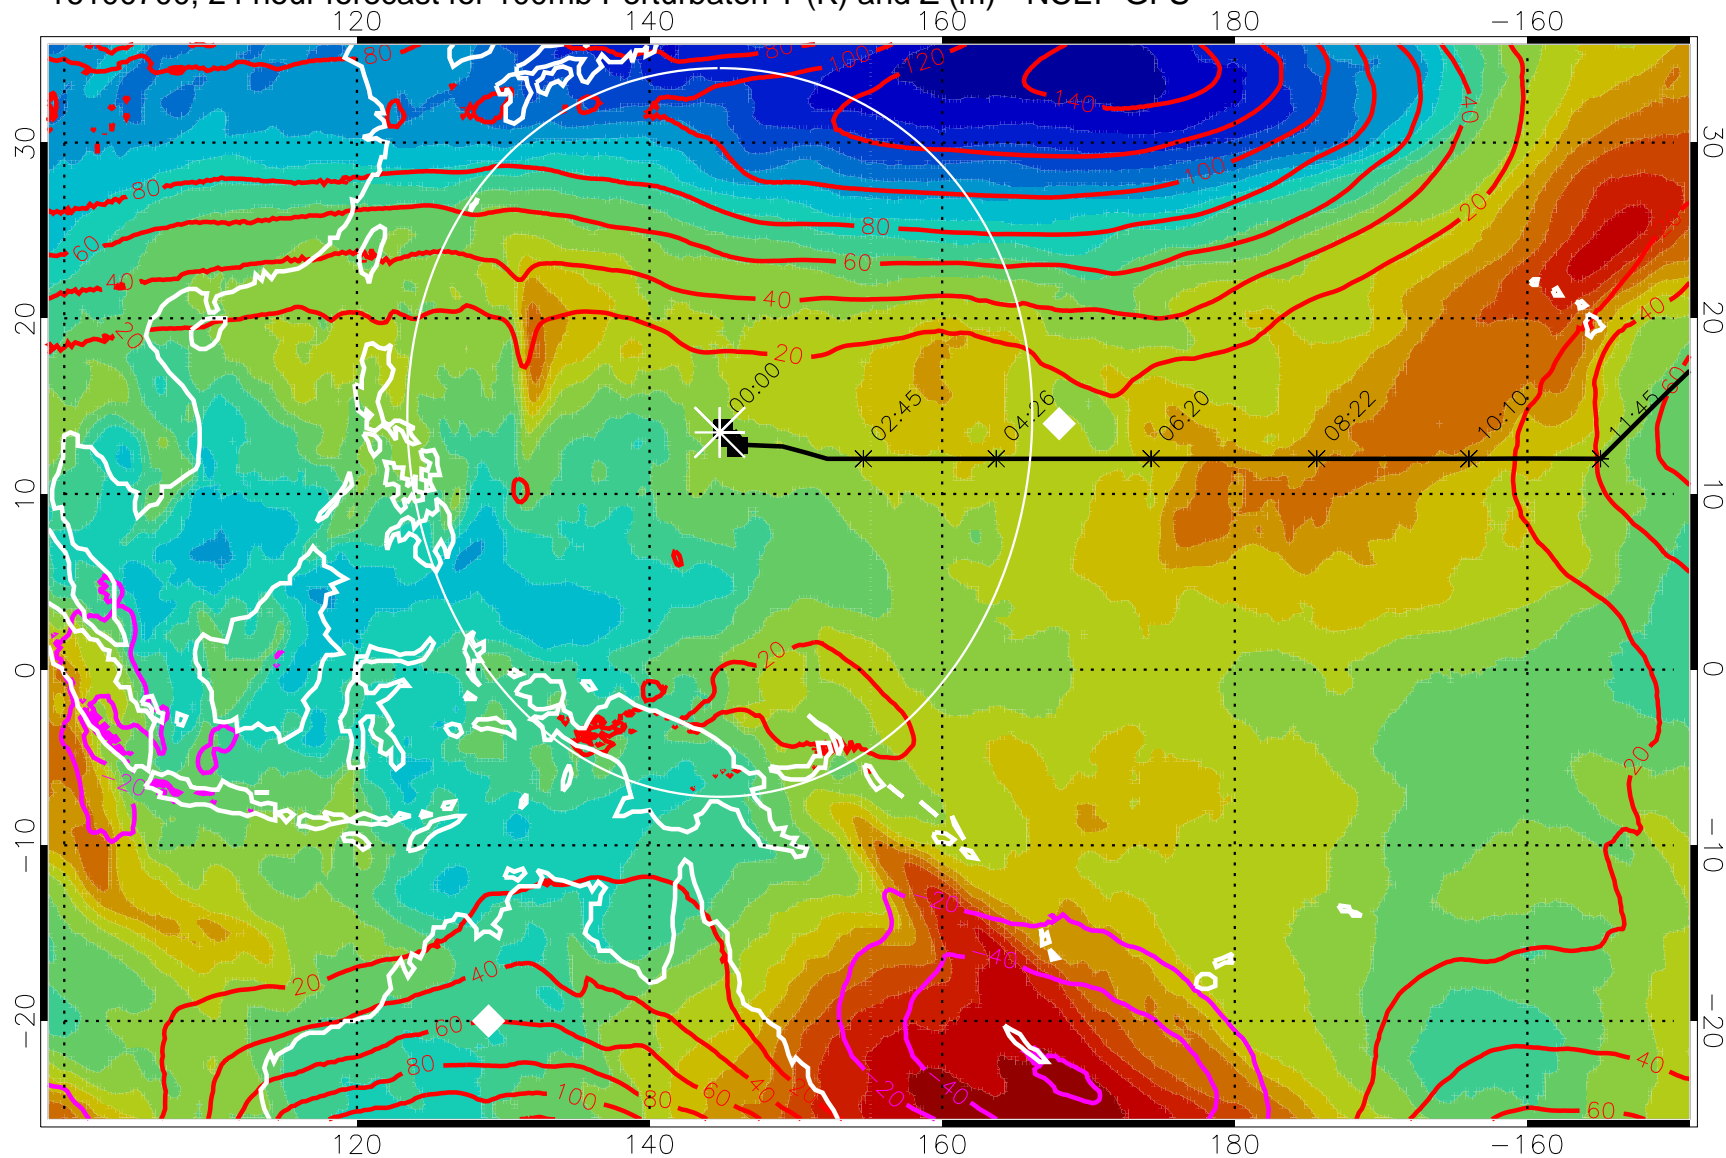

16100700, 24 hour forecast for 100mb Perturbaton T (K) and Z (m)-- NCEP GFS

15:53

13:53