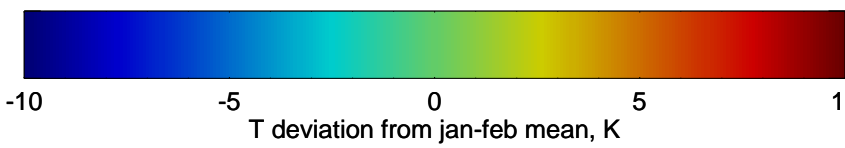

03:53

Contours are 100 mbar Z perturbation (m)
Positive Z Contours
Negative Z Contours
Diamonds-mean pos. of anticyclones

Range ring of 2304 km

16100718, 42 hour forecast for 100mb Perturbaton T (K) and Z (m)-- NCEP GFS