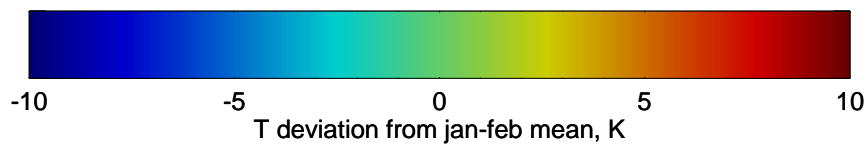

16101012, 108 hour forecast for 100mb Perturbaton T (K) and Z (m)-- NCEP GFS

Contours are 100 mbar Z perturbation (m)
Positive Z Contours
Negative Z Contours
Diamonds-mean pos. of anticyclones

Range ring of 2304 km