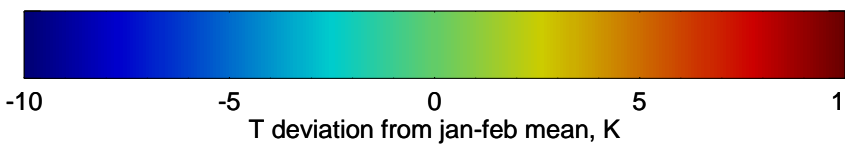

Contours are 100 mbar Z perturbation (m)
Positive Z Contours
Negative Z Contours
Diamonds-mean pos. of anticyclones

Range ring of 2304 km