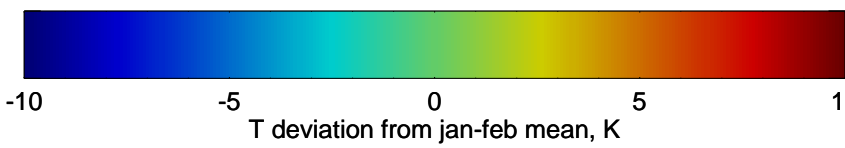

16100606, 6 hour forecast for 100mb Perturbaton T (K) and Z (m)-- NCEP GFS

15:53

13:53

Contours are 100 mbar Z perturbation (m)
Positive Z Contours
Negative Z Contours
Diamonds-mean pos. of anticyclones

Range ring of 2304 km