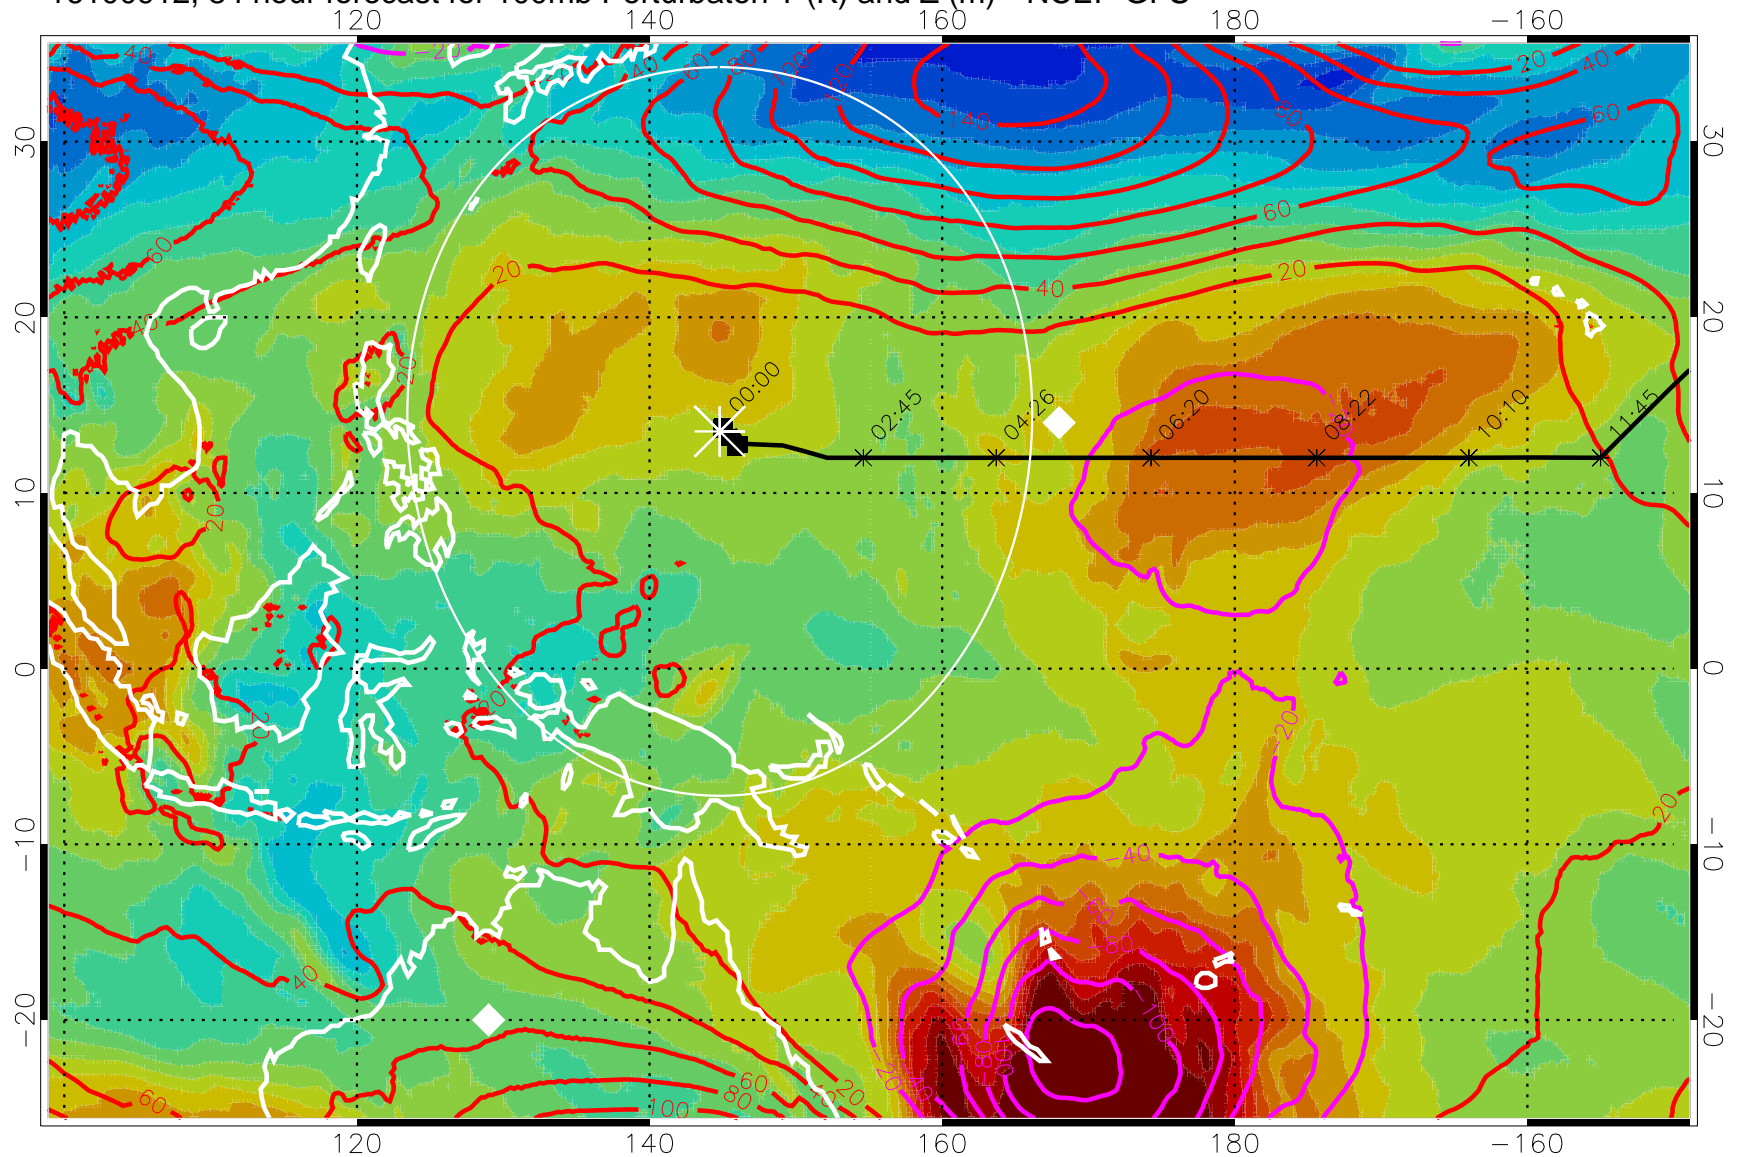

13:53

15:5

Contours are 100 mbar Z perturbation (m)
Positive Z Contours
Negative Z Contours
Diamonds-mean pos. of anticyclones

Range ring of 2304 km

16100912, 84 hour forecast for 100mb Perturbaton T (K) and Z (m)-- NCEP GFS