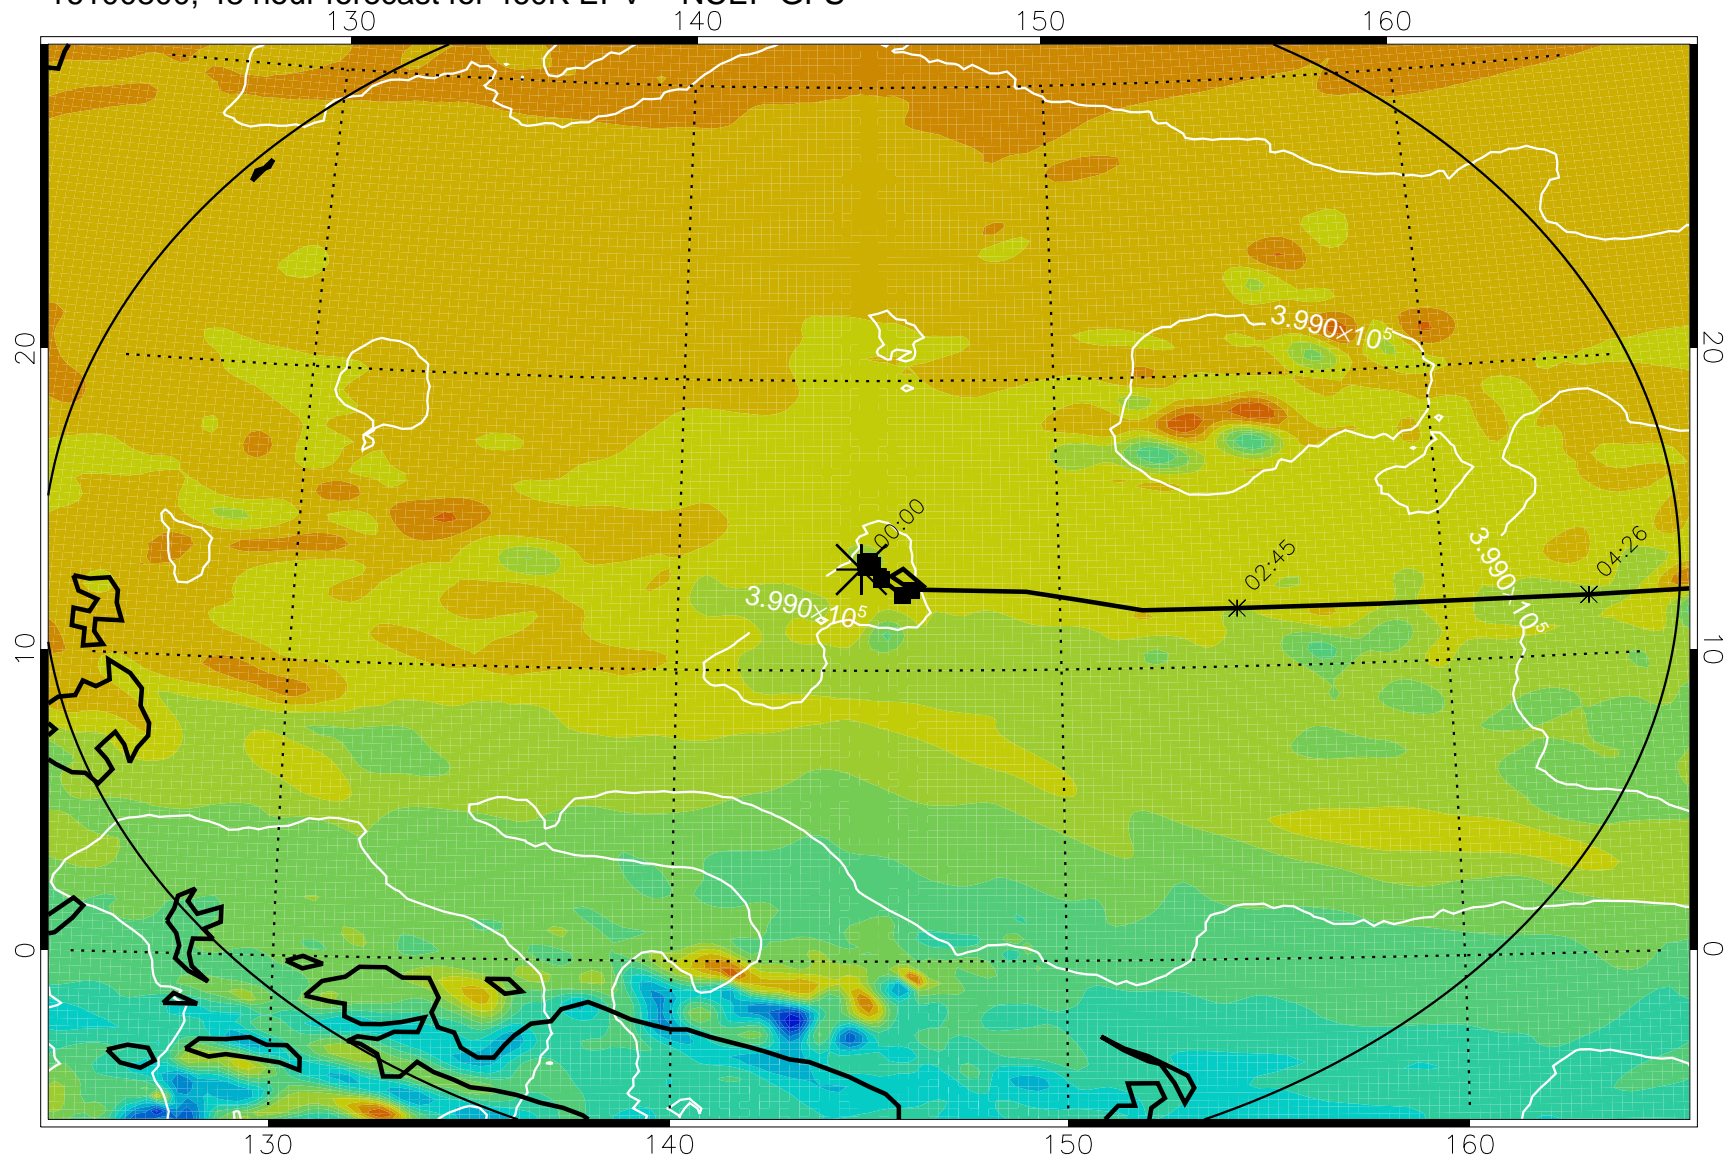

16100706, 30 hour forecast for 460K EPV -- NCEP GFS

460K Montgomery Streamfunction, white

Range ring of 2304 km

16100712, 36 hour forecast for 460K EPV -- NCEP GFS

460K Montgomery Streamfunction, white

Range ring of 2304 km

16100718, 42 hour forecast for 460K EPV -- NCEP GFS

460K Montgomery Streamfunction, white

Range ring of 2304 km

16100800, 48 hour forecast for 460K EPV -- NCEP GFS

460K Montgomery Streamfunction, white

Range ring of 2304 km

16100806, 54 hour forecast for 460K EPV -- NCEP GFS

460K Montgomery Streamfunction, white

Range ring of 2304 km

16100812, 60 hour forecast for 460K EPV -- NCEP GFS

460K Montgomery Streamfunction, white

Range ring of 2304 km

16100818, 66 hour forecast for 460K EPV -- NCEP GFS

460K Montgomery Streamfunction, white

Range ring of 2304 km

16100900, 72 hour forecast for 460K EPV -- NCEP GFS

460K Montgomery Streamfunction, white

Range ring of 2304 km