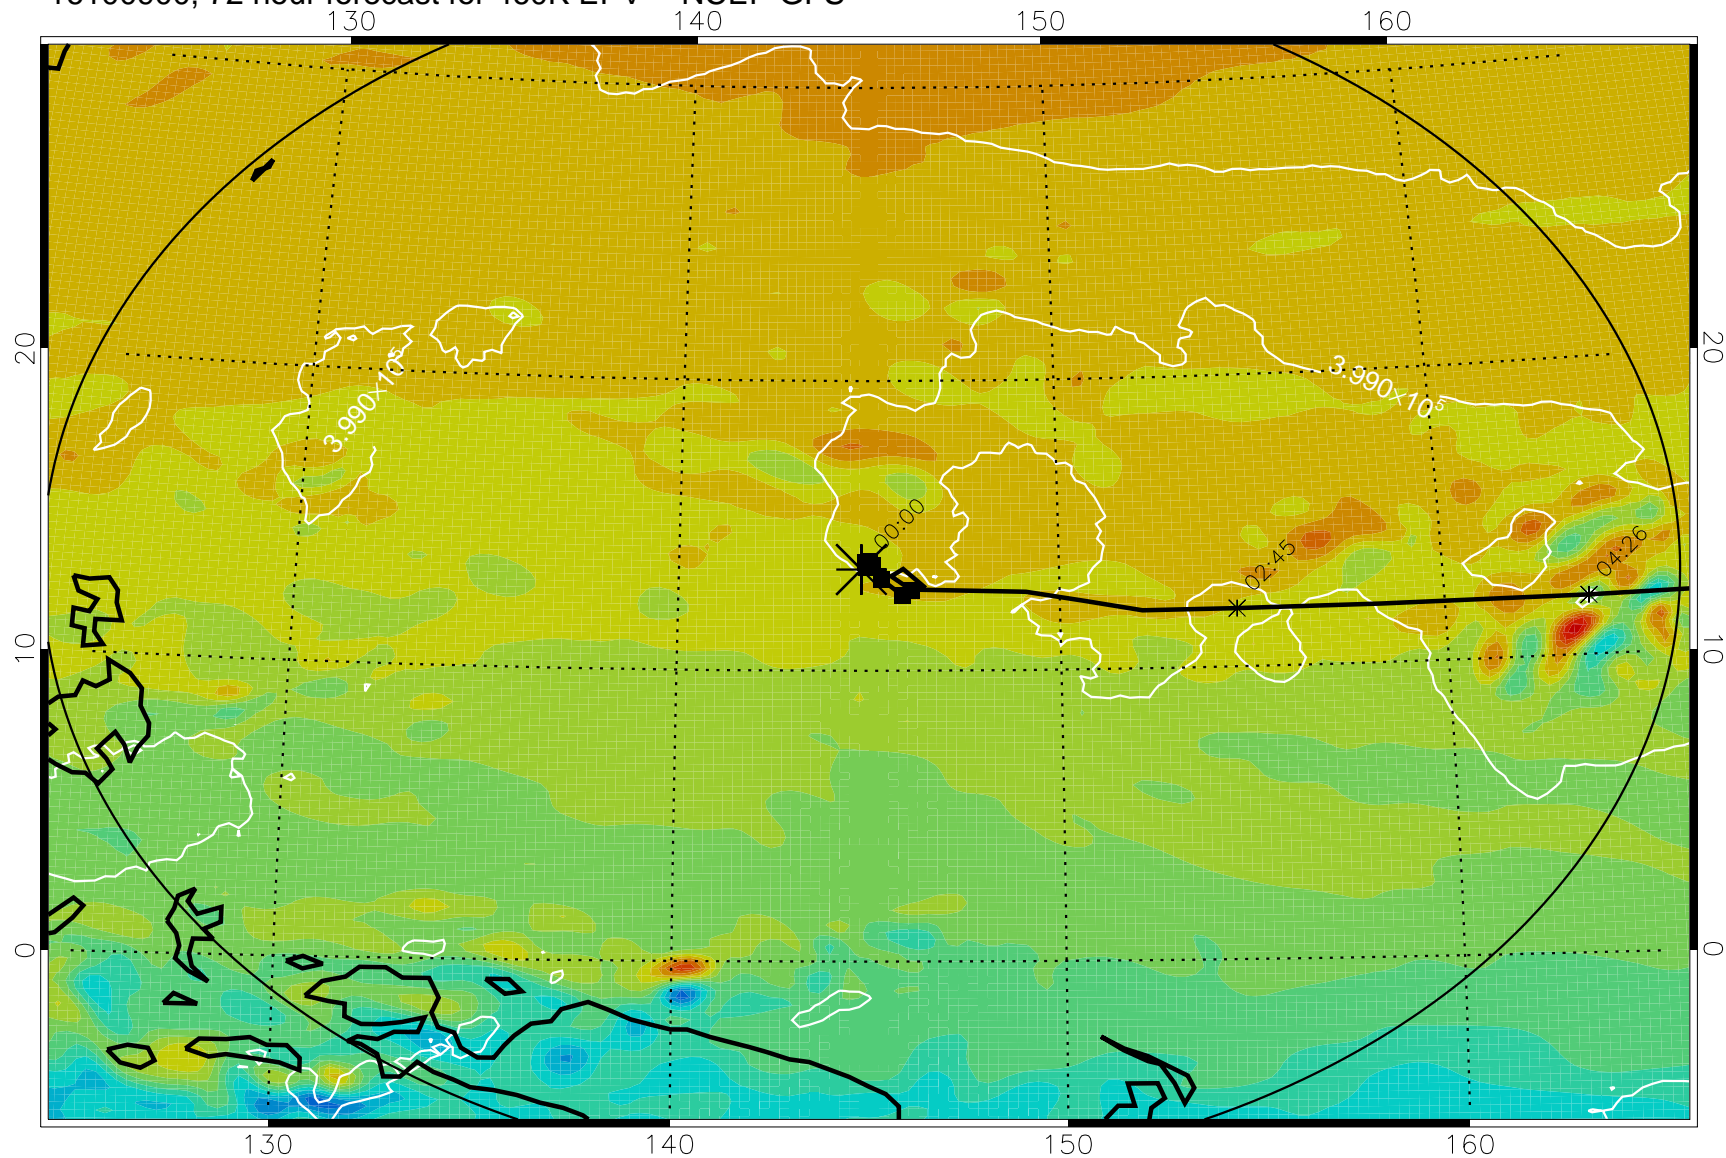

16100718, 42 hour forecast for 460K EPV -- NCEP GFS

460K Montgomery Streamfunction, white

Range ring of 2304 km

16100800, 48 hour forecast for 460K EPV -- NCEP GFS

460K Montgomery Streamfunction, white

Range ring of 2304 km

16100806, 54 hour forecast for 460K EPV -- NCEP GFS

460K Montgomery Streamfunction, white

Range ring of 2304 km

16100812, 60 hour forecast for 460K EPV -- NCEP GFS

460K Montgomery Streamfunction, white

Range ring of 2304 km

16100818, 66 hour forecast for 460K EPV -- NCEP GFS

460K Montgomery Streamfunction, white

Range ring of 2304 km

16100900, 72 hour forecast for 460K EPV -- NCEP GFS

460K Montgomery Streamfunction, white

Range ring of 2304 km

16100906, 78 hour forecast for 460K EPV -- NCEP GFS

460K Montgomery Streamfunction, white

Range ring of 2304 km

16100912, 84 hour forecast for 460K EPV -- NCEP GFS

460K Montgomery Streamfunction, white

Range ring of 2304 km