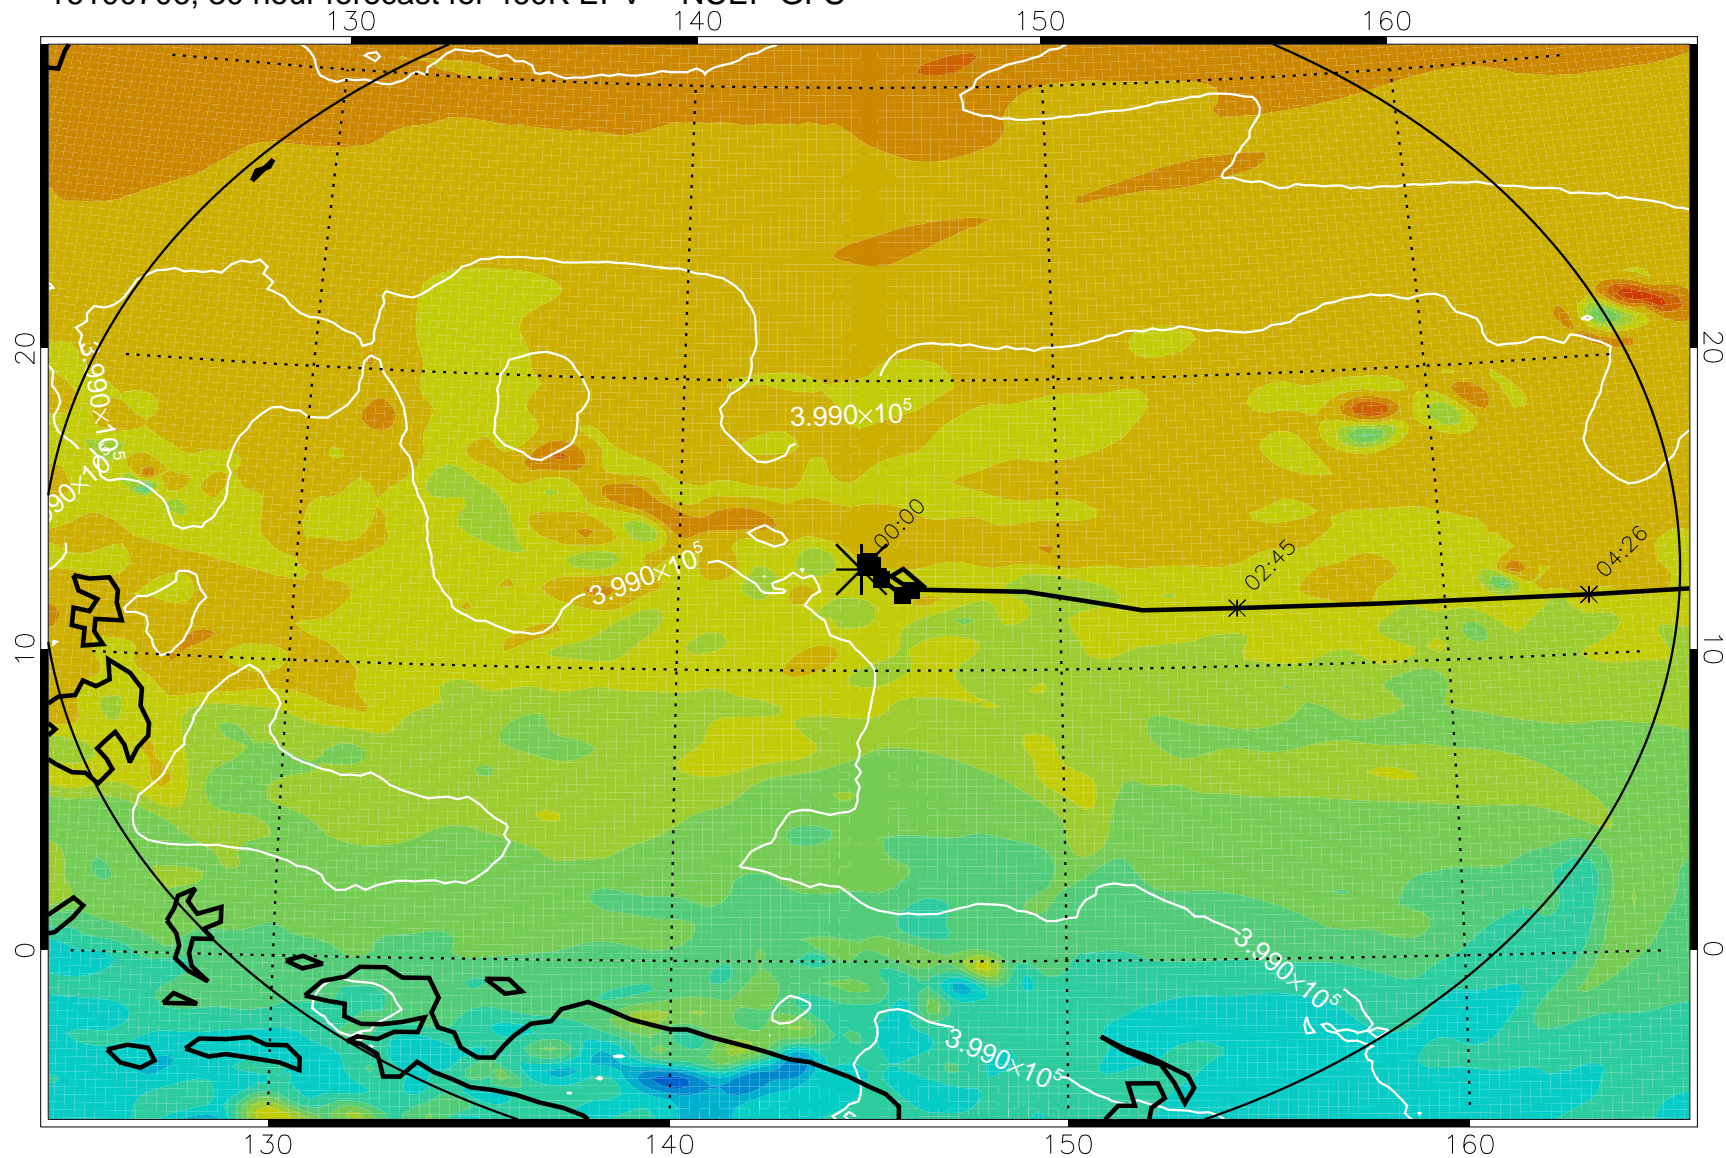

16100606, 6 hour forecast for 460K EPV -- NCEP GFS

460K Montgomery Streamfunction, white

Range ring of 2304 km

16100612, 12 hour forecast for 460K EPV -- NCEP GFS

460K Montgomery Streamfunction, white

Range ring of 2304 km

16100618, 18 hour forecast for 460K EPV -- NCEP GFS

460K Montgomery Streamfunction, white

Range ring of 2304 km

16100700, 24 hour forecast for 460K EPV -- NCEP GFS

460K Montgomery Streamfunction, white

Range ring of 2304 km

16100706, 30 hour forecast for 460K EPV -- NCEP GFS

460K Montgomery Streamfunction, white

Range ring of 2304 km

16100712, 36 hour forecast for 460K EPV -- NCEP GFS

460K Montgomery Streamfunction, white

Range ring of 2304 km

16100718, 42 hour forecast for 460K EPV -- NCEP GFS

460K Montgomery Streamfunction, white

Range ring of 2304 km

16100800, 48 hour forecast for 460K EPV -- NCEP GFS

460K Montgomery Streamfunction, white

Range ring of 2304 km