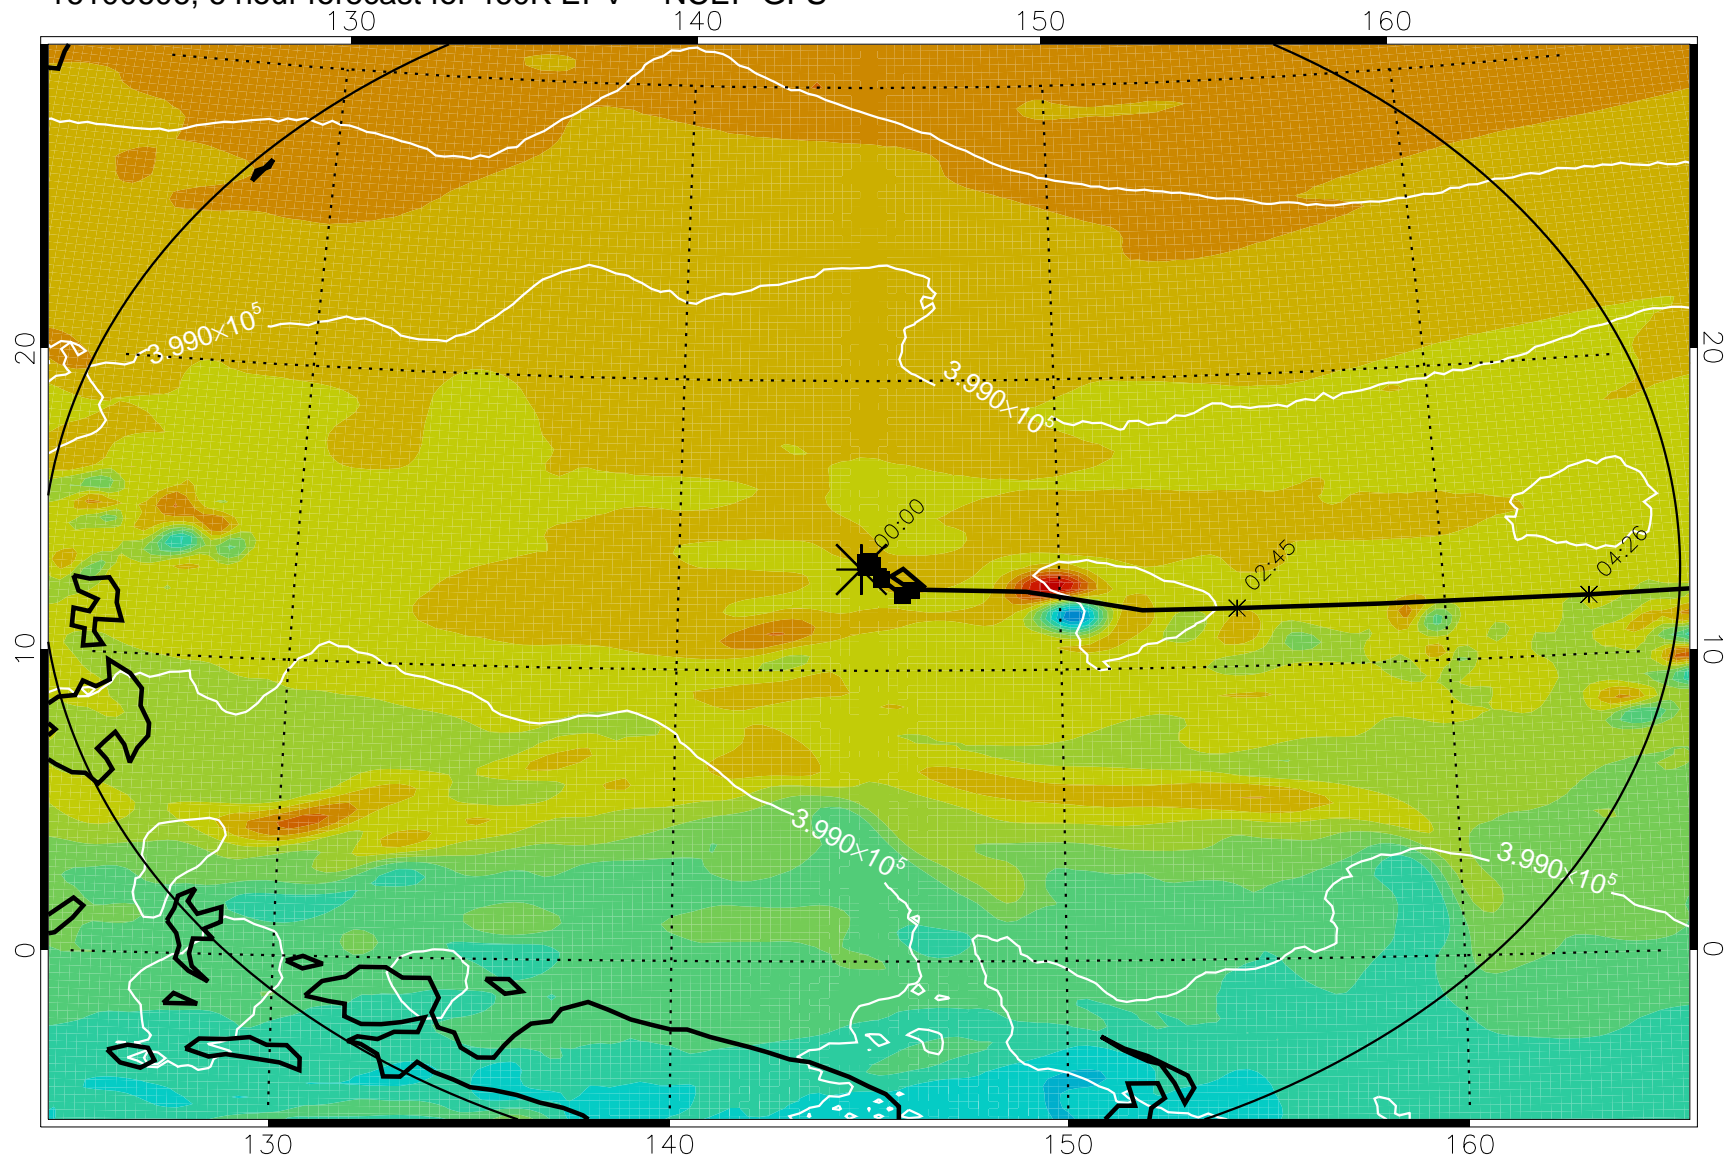

16100606, 6 hour forecast for 460K EPV -- NCEP GFS

460K Montgomery Streamfunction, white

Range ring of 2304 km

16100612, 12 hour forecast for 460K EPV -- NCEP GFS

460K Montgomery Streamfunction, white

Range ring of 2304 km

16100618, 18 hour forecast for 460K EPV -- NCEP GFS

460K Montgomery Streamfunction, white

Range ring of 2304 km

16100700, 24 hour forecast for 460K EPV -- NCEP GFS

460K Montgomery Streamfunction, white

Range ring of 2304 km

16100706, 30 hour forecast for 460K EPV -- NCEP GFS

460K Montgomery Streamfunction, white

Range ring of 2304 km

16100712, 36 hour forecast for 460K EPV -- NCEP GFS

460K Montgomery Streamfunction, white

Range ring of 2304 km

16100718, 42 hour forecast for 460K EPV -- NCEP GFS

460K Montgomery Streamfunction, white

Range ring of 2304 km

16100800, 48 hour forecast for 460K EPV -- NCEP GFS

460K Montgomery Streamfunction, white

Range ring of 2304 km