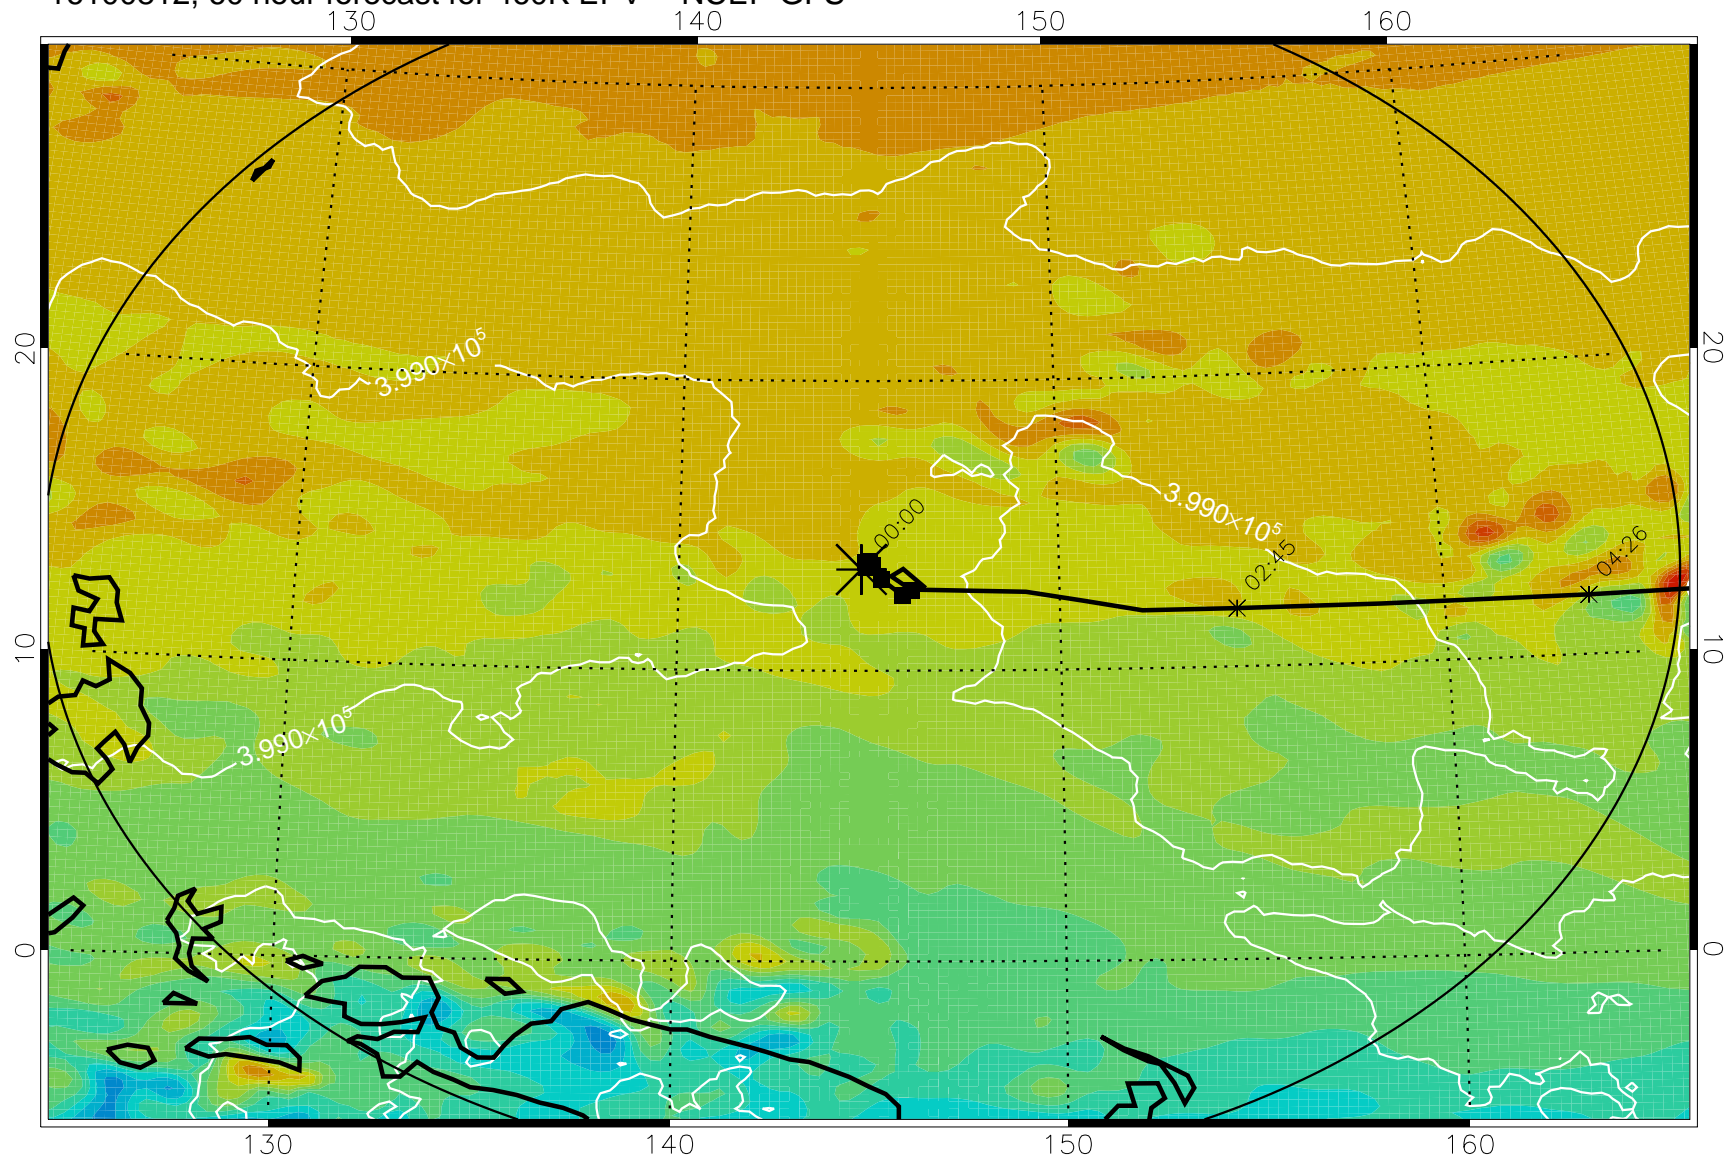

16100706, 30 hour forecast for 460K EPV -- NCEP GFS

460K Montgomery Streamfunction, white

Range ring of 2304 km

16100712, 36 hour forecast for 460K EPV -- NCEP GFS

460K Montgomery Streamfunction, white

Range ring of 2304 km

16100718, 42 hour forecast for 460K EPV -- NCEP GFS

460K Montgomery Streamfunction, white

Range ring of 2304 km

16100800, 48 hour forecast for 460K EPV -- NCEP GFS

460K Montgomery Streamfunction, white

Range ring of 2304 km

16100806, 54 hour forecast for 460K EPV -- NCEP GFS

460K Montgomery Streamfunction, white

Range ring of 2304 km

16100812, 60 hour forecast for 460K EPV -- NCEP GFS

460K Montgomery Streamfunction, white

Range ring of 2304 km

16100818, 66 hour forecast for 460K EPV -- NCEP GFS

460K Montgomery Streamfunction, white

Range ring of 2304 km

16100900, 72 hour forecast for 460K EPV -- NCEP GFS

460K Montgomery Streamfunction, white

Range ring of 2304 km