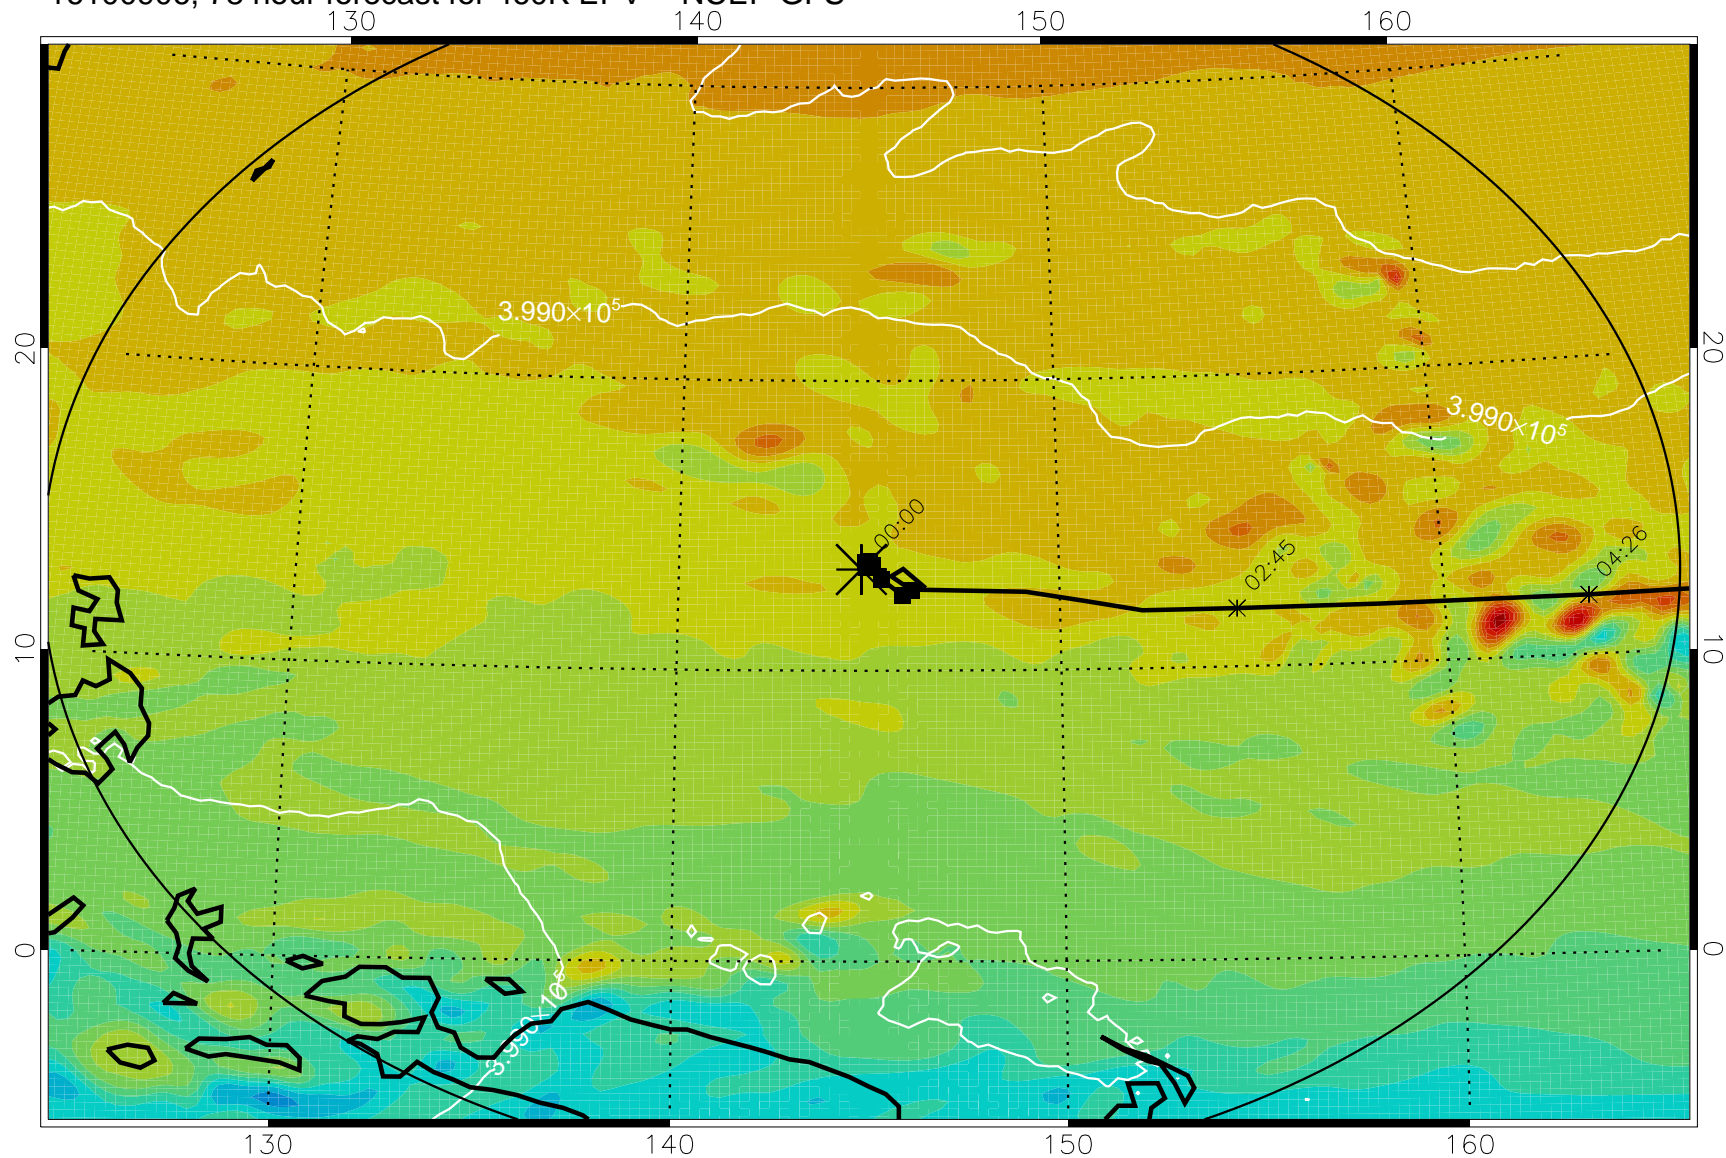

16100806, 54 hour forecast for 460K EPV -- NCEP GFS

460K Montgomery Streamfunction, white

Range ring of 2304 km

16100812, 60 hour forecast for 460K EPV -- NCEP GFS

460K Montgomery Streamfunction, white

Range ring of 2304 km

16100818, 66 hour forecast for 460K EPV -- NCEP GFS

460K Montgomery Streamfunction, white

Range ring of 2304 km

16100900, 72 hour forecast for 460K EPV -- NCEP GFS

460K Montgomery Streamfunction, white

Range ring of 2304 km

16100906, 78 hour forecast for 460K EPV -- NCEP GFS

460K Montgomery Streamfunction, white

Range ring of 2304 km

16100912, 84 hour forecast for 460K EPV -- NCEP GFS

460K Montgomery Streamfunction, white

Range ring of 2304 km

16100918, 90 hour forecast for 460K EPV -- NCEP GFS

460K Montgomery Streamfunction, white

Range ring of 2304 km

16101000, 96 hour forecast for 460K EPV -- NCEP GFS

460K Montgomery Streamfunction, white

Range ring of 2304 km