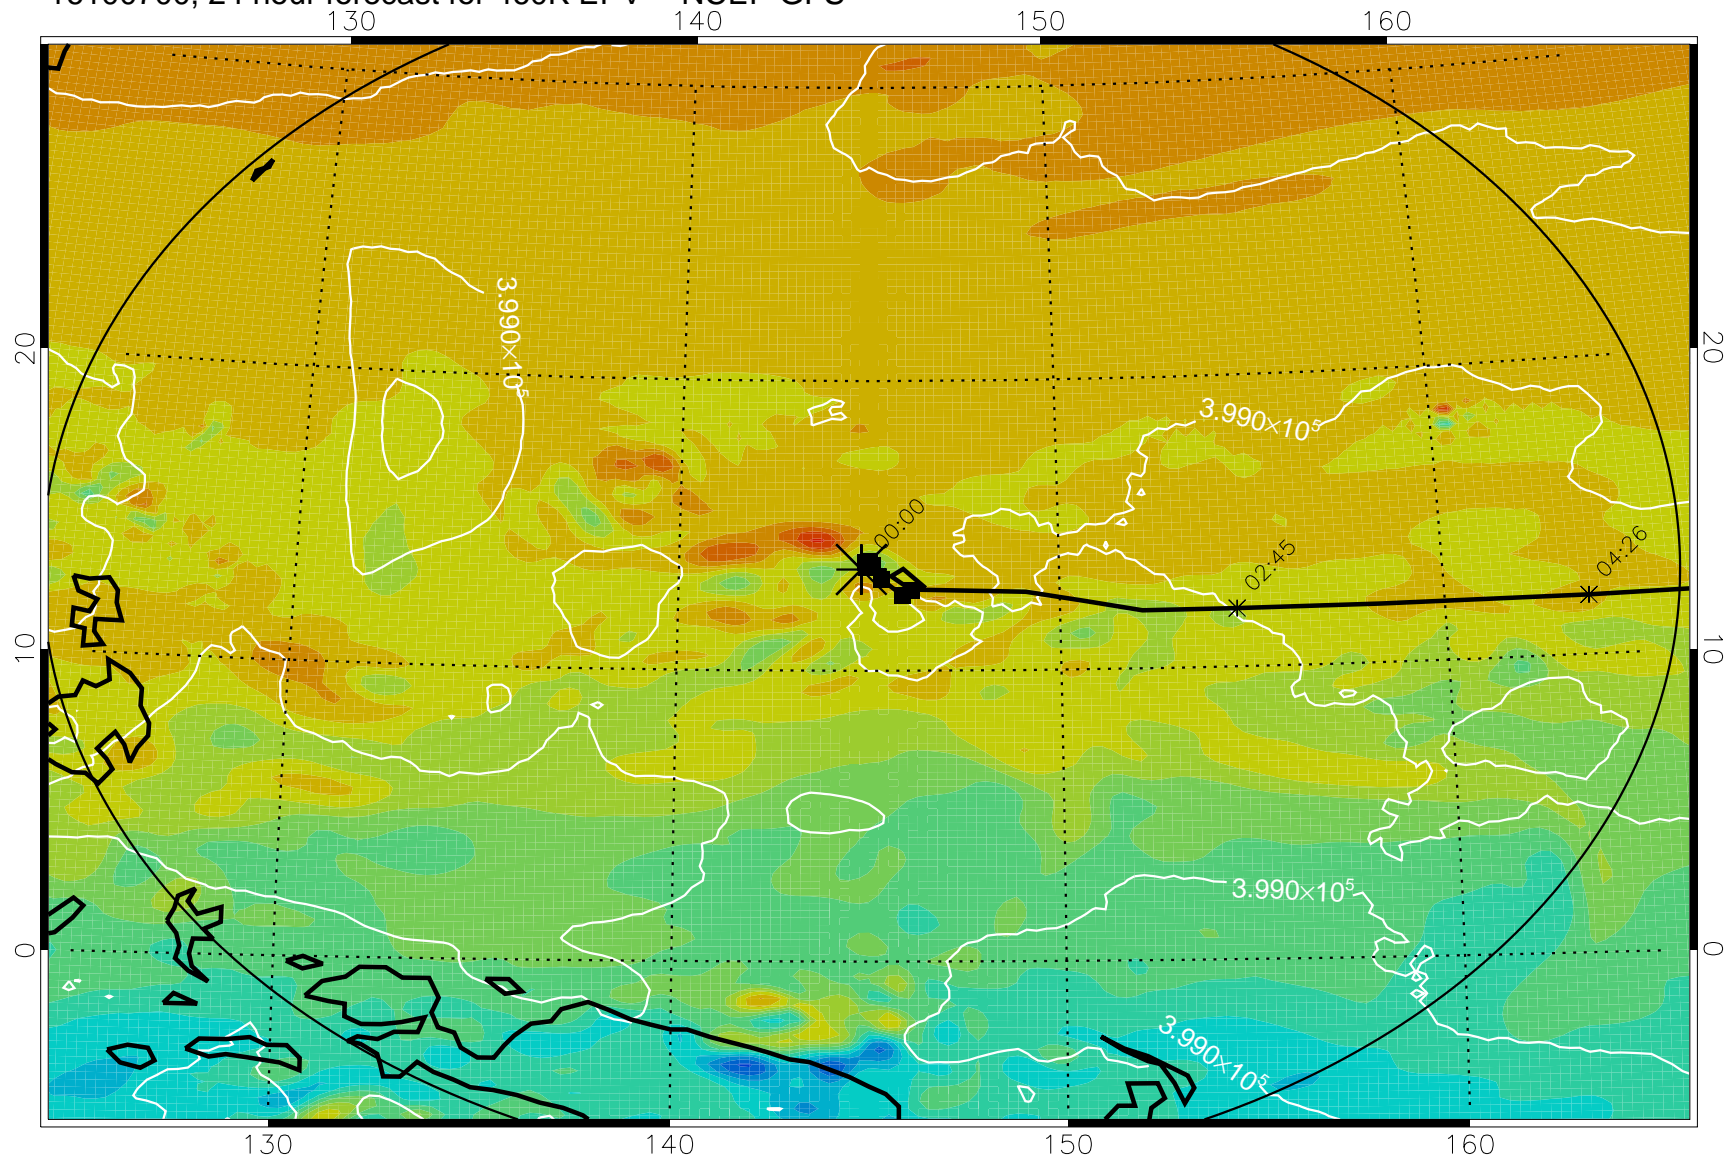

16100606, 6 hour forecast for 460K EPV -- NCEP GFS

460K Montgomery Streamfunction, white

Range ring of 2304 km

16100612, 12 hour forecast for 460K EPV -- NCEP GFS

460K Montgomery Streamfunction, white

Range ring of 2304 km

16100618, 18 hour forecast for 460K EPV -- NCEP GFS

460K Montgomery Streamfunction, white

Range ring of 2304 km

16100700, 24 hour forecast for 460K EPV -- NCEP GFS

460K Montgomery Streamfunction, white

Range ring of 2304 km

16100706, 30 hour forecast for 460K EPV -- NCEP GFS

460K Montgomery Streamfunction, white

Range ring of 2304 km

16100712, 36 hour forecast for 460K EPV -- NCEP GFS

460K Montgomery Streamfunction, white

Range ring of 2304 km

16100718, 42 hour forecast for 460K EPV -- NCEP GFS

460K Montgomery Streamfunction, white

Range ring of 2304 km

16100800, 48 hour forecast for 460K EPV -- NCEP GFS

460K Montgomery Streamfunction, white

Range ring of 2304 km