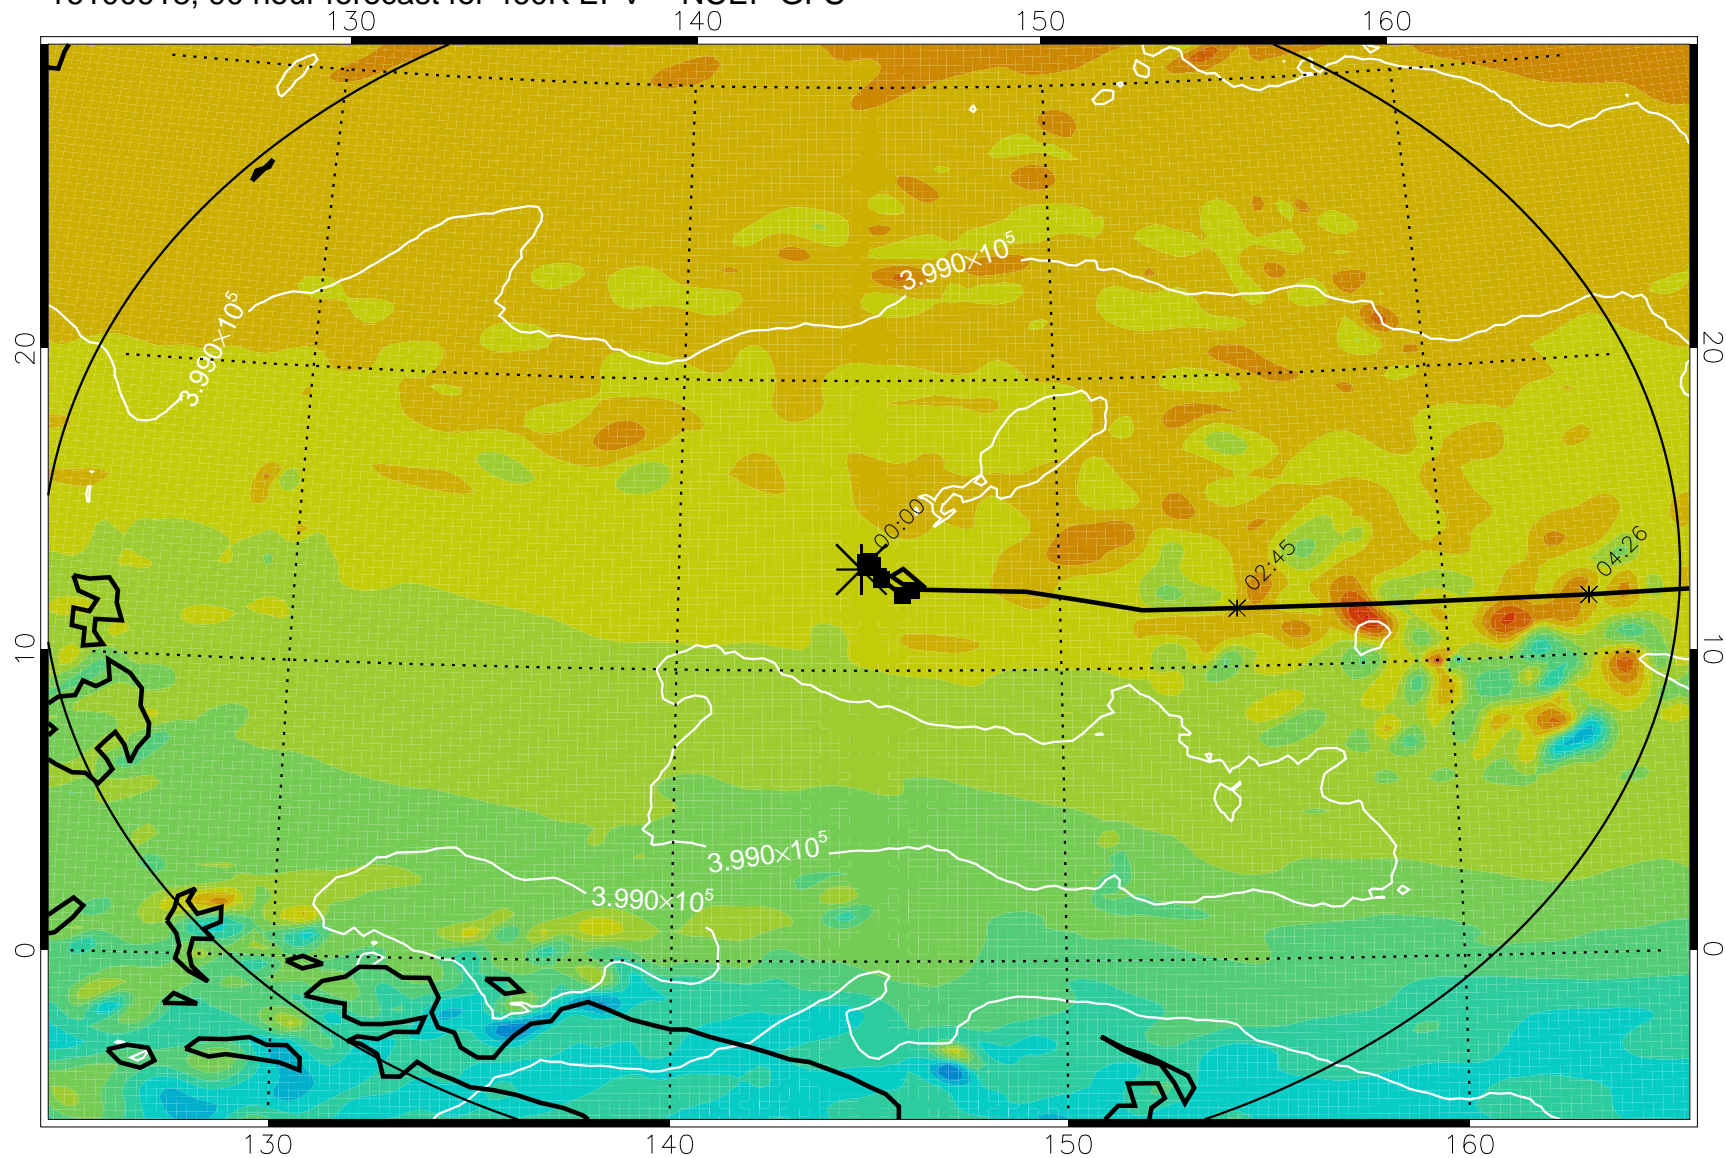

16100818, 66 hour forecast for 460K EPV -- NCEP GFS

460K Montgomery Streamfunction, white

Range ring of 2304 km

16100900, 72 hour forecast for 460K EPV -- NCEP GFS

460K Montgomery Streamfunction, white

Range ring of 2304 km

16100906, 78 hour forecast for 460K EPV -- NCEP GFS

460K Montgomery Streamfunction, white

Range ring of 2304 km

16100912, 84 hour forecast for 460K EPV -- NCEP GFS

460K Montgomery Streamfunction, white

Range ring of 2304 km

16100918, 90 hour forecast for 460K EPV -- NCEP GFS

460K Montgomery Streamfunction, white

Range ring of 2304 km

16101000, 96 hour forecast for 460K EPV -- NCEP GFS

460K Montgomery Streamfunction, white

Range ring of 2304 km

16101006, 102 hour forecast for 460K EPV -- NCEP GFS

460K Montgomery Streamfunction, white

Range ring of 2304 km

16101012, 108 hour forecast for 460K EPV -- NCEP GFS

460K Montgomery Streamfunction, white

Range ring of 2304 km