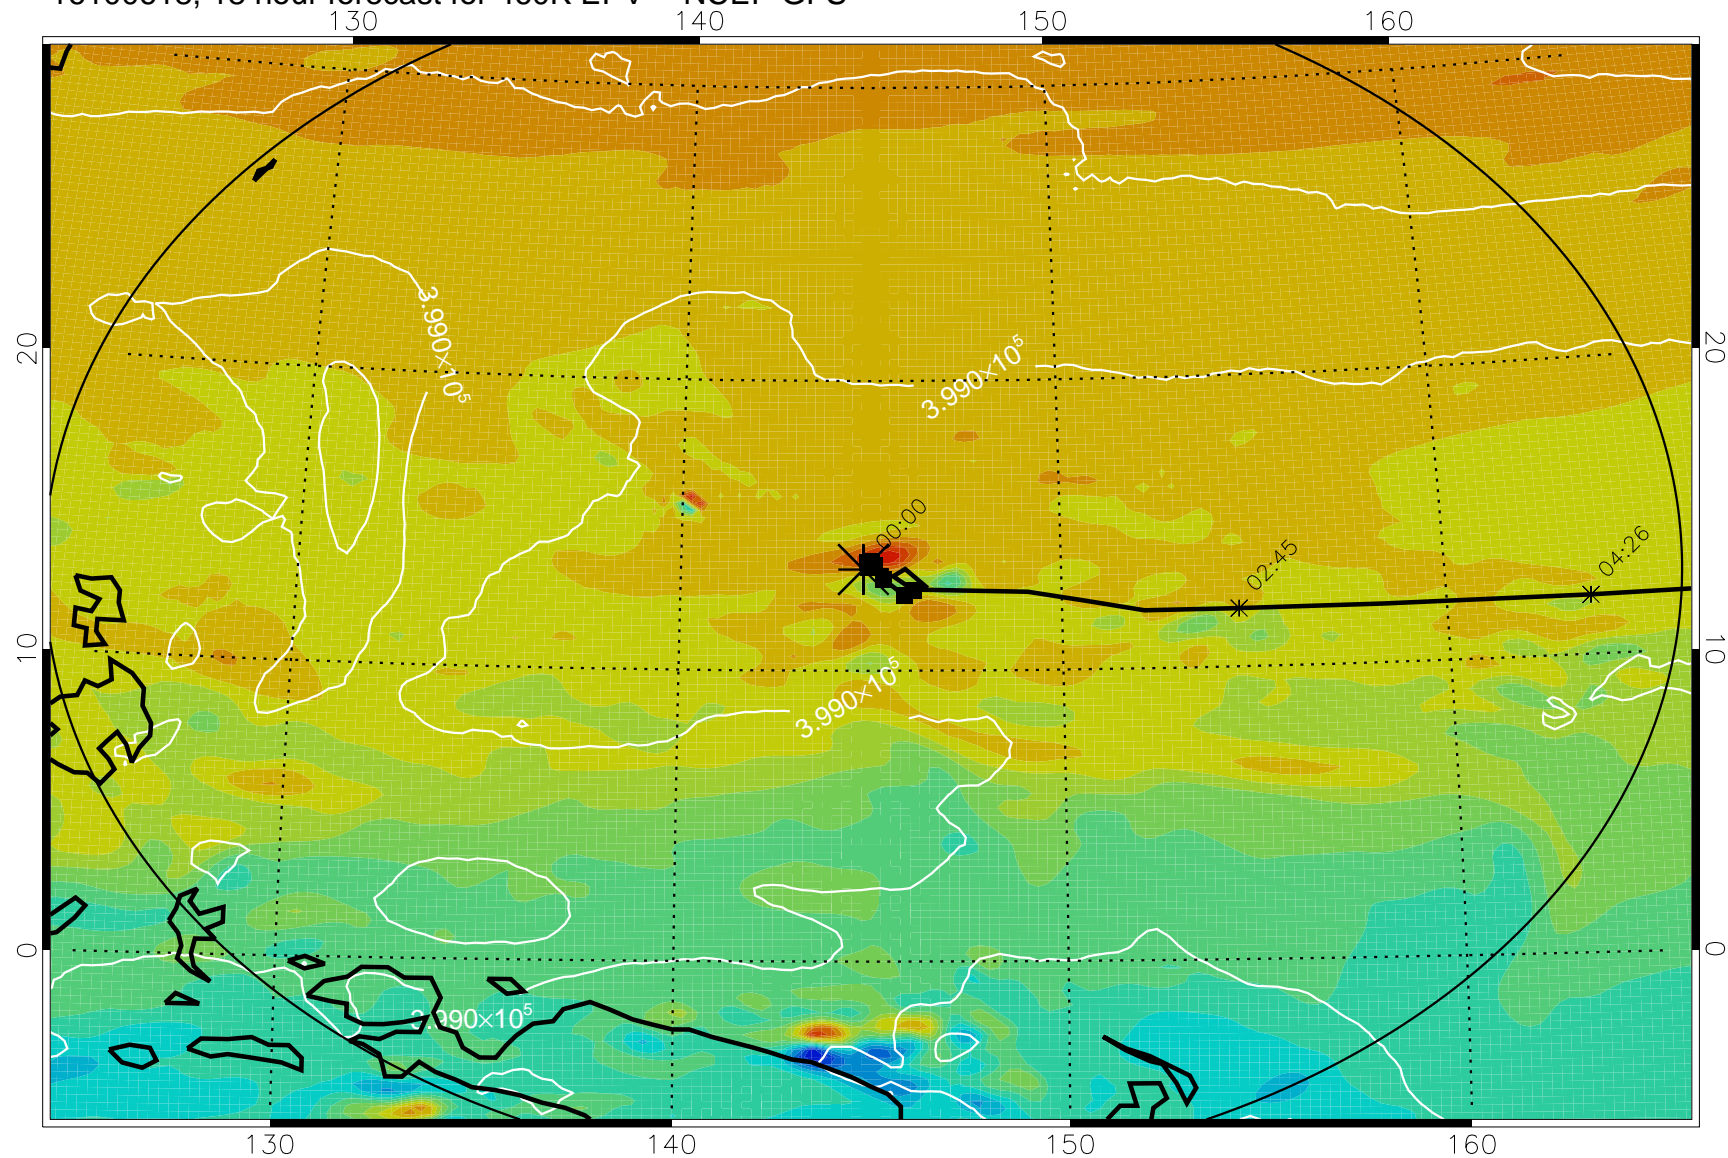

16100606, 6 hour forecast for 460K EPV -- NCEP GFS

460K Montgomery Streamfunction, white

Range ring of 2304 km

16100612, 12 hour forecast for 460K EPV -- NCEP GFS

460K Montgomery Streamfunction, white

Range ring of 2304 km

16100618, 18 hour forecast for 460K EPV -- NCEP GFS

460K Montgomery Streamfunction, white

Range ring of 2304 km

16100700, 24 hour forecast for 460K EPV -- NCEP GFS

460K Montgomery Streamfunction, white

Range ring of 2304 km

16100706, 30 hour forecast for 460K EPV -- NCEP GFS

460K Montgomery Streamfunction, white

Range ring of 2304 km

16100712, 36 hour forecast for 460K EPV -- NCEP GFS

460K Montgomery Streamfunction, white

Range ring of 2304 km

16100718, 42 hour forecast for 460K EPV -- NCEP GFS

460K Montgomery Streamfunction, white

Range ring of 2304 km

16100800, 48 hour forecast for 460K EPV -- NCEP GFS

460K Montgomery Streamfunction, white

Range ring of 2304 km