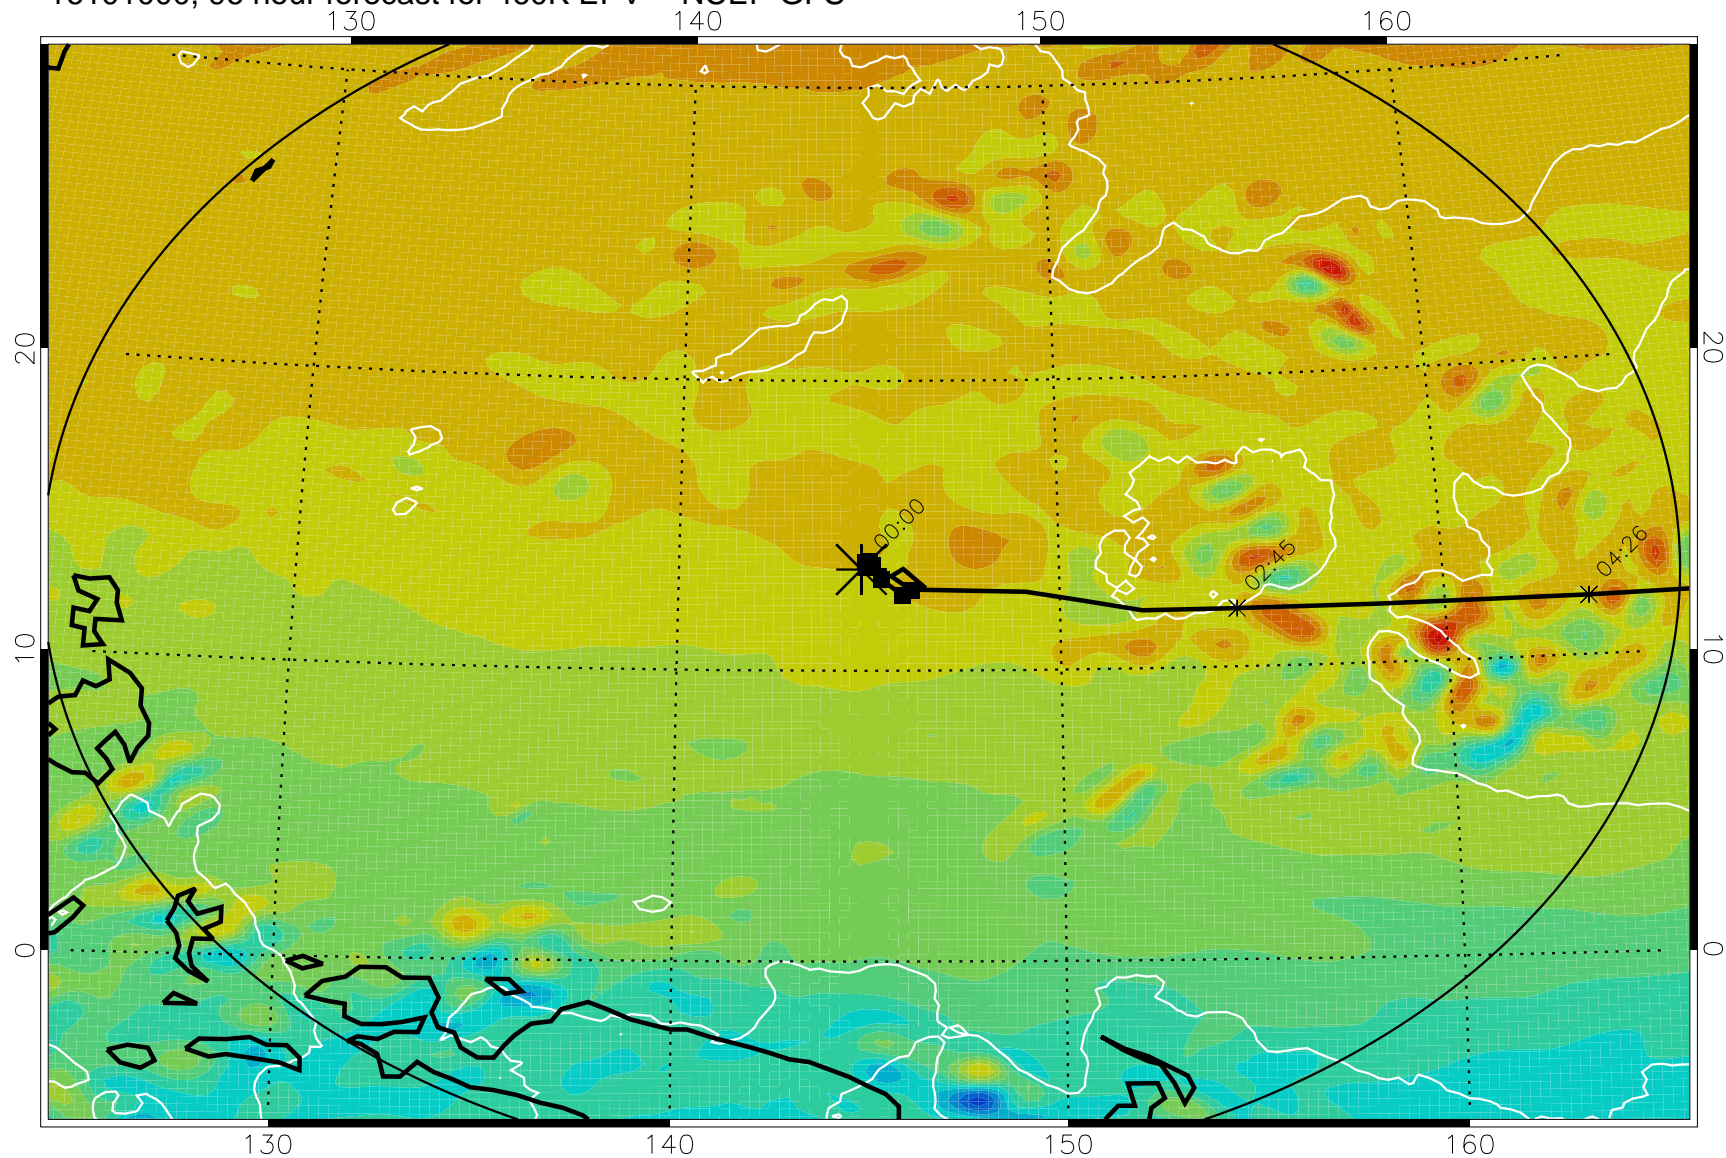

16100818, 66 hour forecast for 460K EPV -- NCEP GFS

460K Montgomery Streamfunction, white

Range ring of 2304 km

16100900, 72 hour forecast for 460K EPV -- NCEP GFS

460K Montgomery Streamfunction, white

Range ring of 2304 km

16100906, 78 hour forecast for 460K EPV -- NCEP GFS

460K Montgomery Streamfunction, white

Range ring of 2304 km

16100912, 84 hour forecast for 460K EPV -- NCEP GFS

460K Montgomery Streamfunction, white

Range ring of 2304 km

16100918, 90 hour forecast for 460K EPV -- NCEP GFS

460K Montgomery Streamfunction, white

Range ring of 2304 km

16101000, 96 hour forecast for 460K EPV -- NCEP GFS

460K Montgomery Streamfunction, white

Range ring of 2304 km

16101006, 102 hour forecast for 460K EPV -- NCEP GFS

460K Montgomery Streamfunction, white

Range ring of 2304 km

16101012, 108 hour forecast for 460K EPV -- NCEP GFS

460K Montgomery Streamfunction, white

Range ring of 2304 km