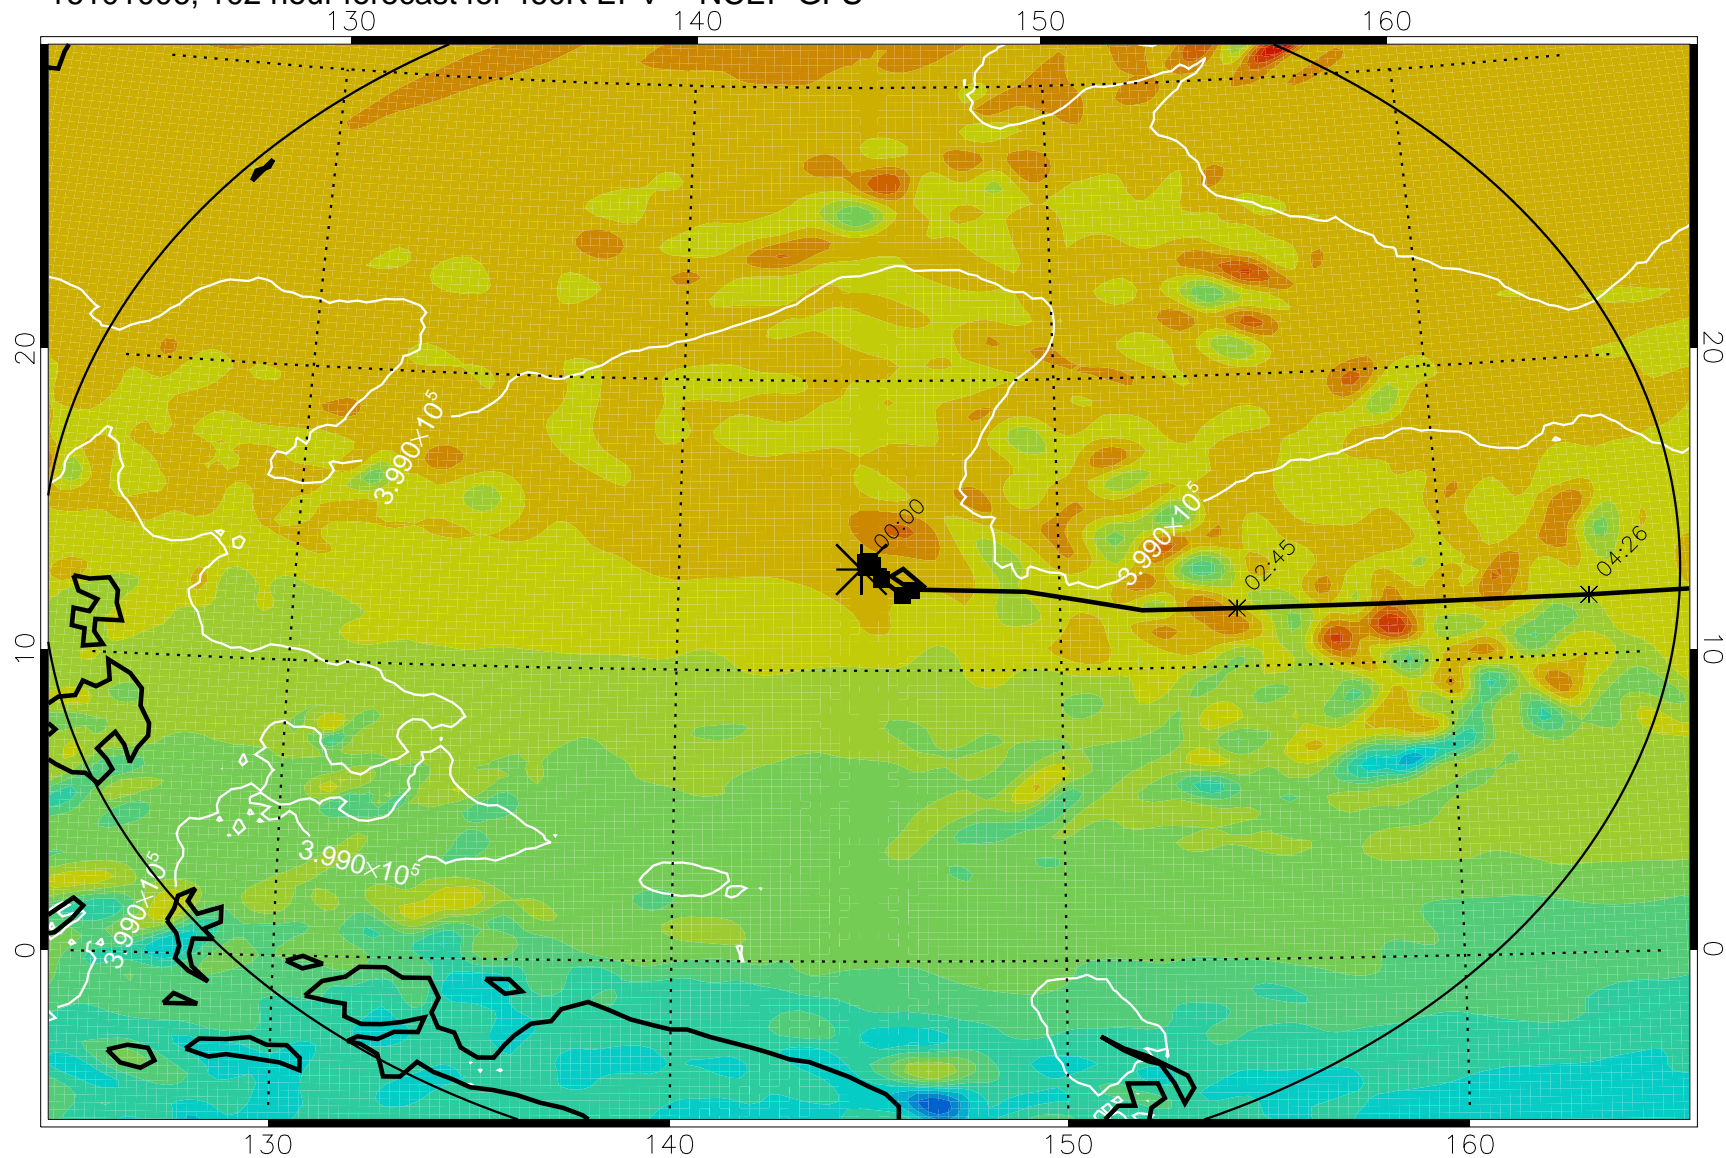

16100906, 78 hour forecast for 460K EPV -- NCEP GFS

460K Montgomery Streamfunction, white

Range ring of 2304 km

16100912, 84 hour forecast for 460K EPV -- NCEP GFS

460K Montgomery Streamfunction, white

Range ring of 2304 km

16100918, 90 hour forecast for 460K EPV -- NCEP GFS

460K Montgomery Streamfunction, white

Range ring of 2304 km

16101000, 96 hour forecast for 460K EPV -- NCEP GFS

460K Montgomery Streamfunction, white

Range ring of 2304 km

16101006, 102 hour forecast for 460K EPV -- NCEP GFS

460K Montgomery Streamfunction, white

Range ring of 2304 km

16101012, 108 hour forecast for 460K EPV -- NCEP GFS

460K Montgomery Streamfunction, white

Range ring of 2304 km

16101018, 114 hour forecast for 460K EPV -- NCEP GFS

460K Montgomery Streamfunction, white

Range ring of 2304 km

16101100, 120 hour forecast for 460K EPV -- NCEP GFS

460K Montgomery Streamfunction, white

Range ring of 2304 km