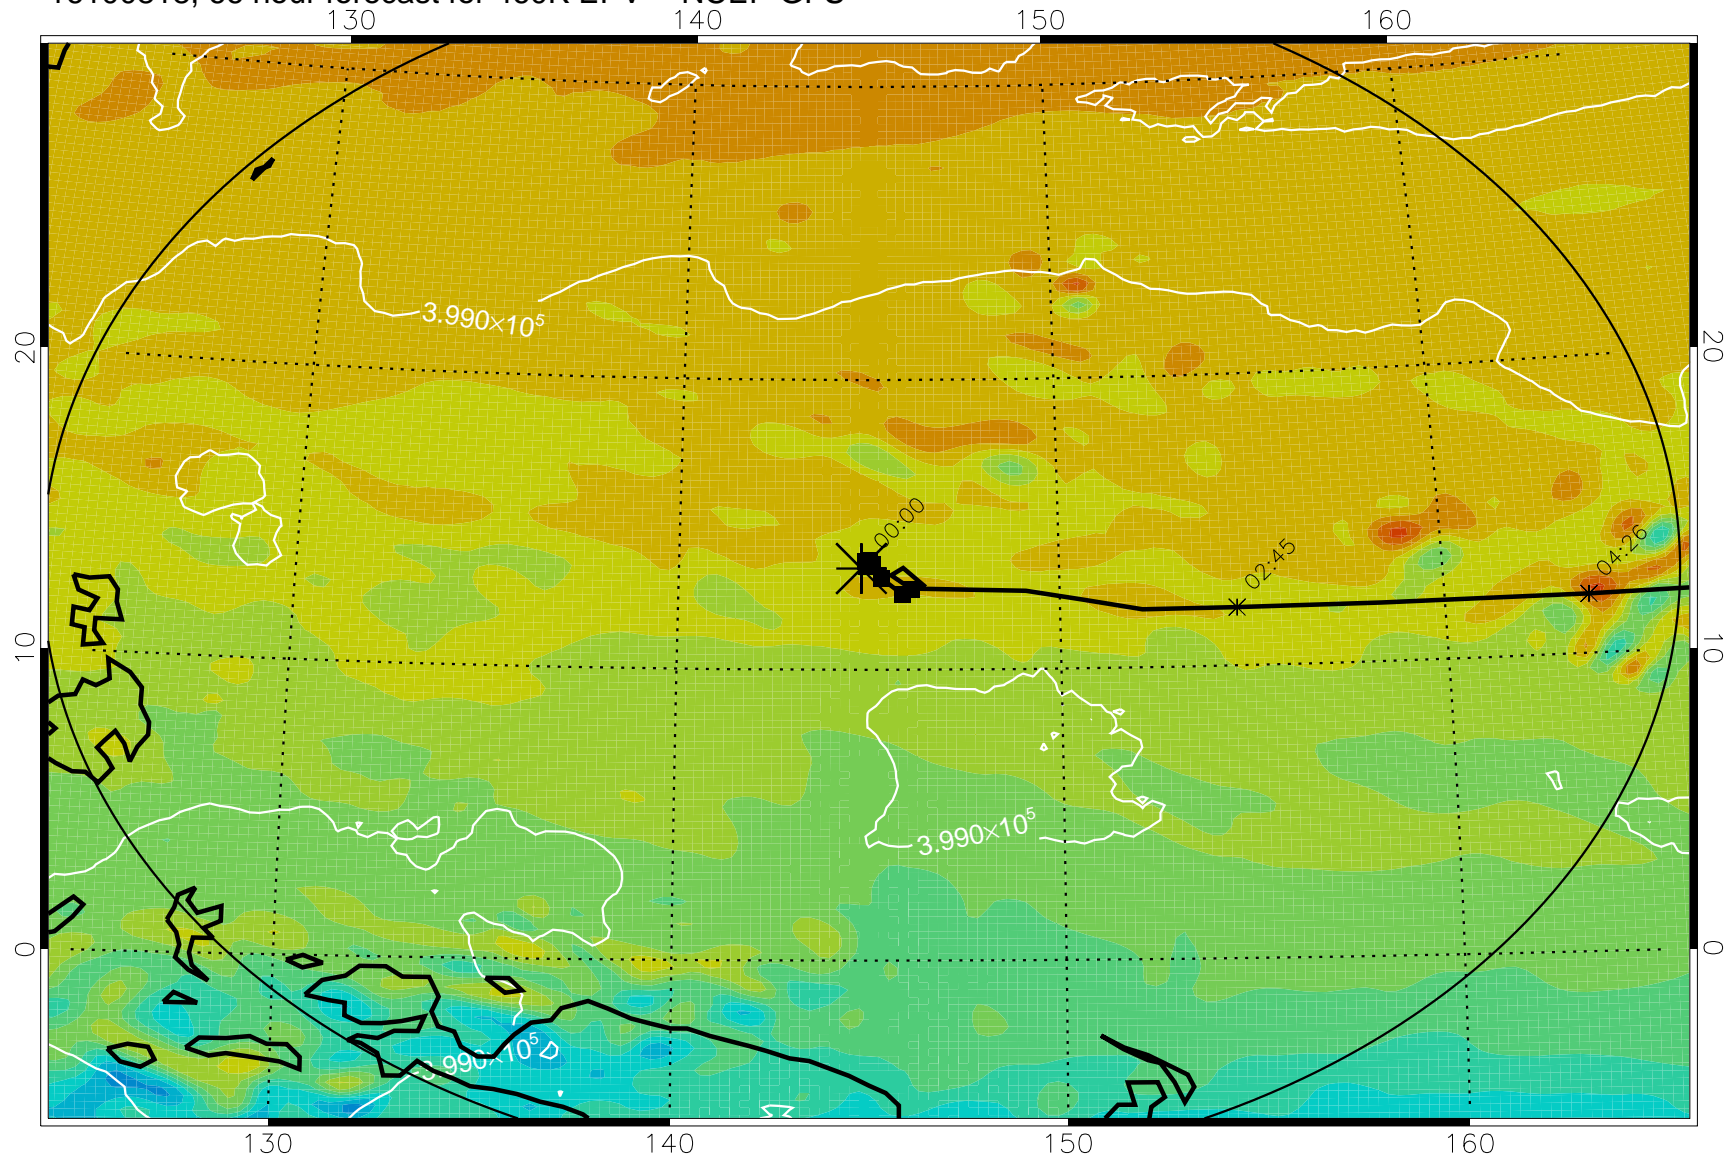

16100718, 42 hour forecast for 460K EPV -- NCEP GFS

460K Montgomery Streamfunction, white

Range ring of 2304 km

16100800, 48 hour forecast for 460K EPV -- NCEP GFS

460K Montgomery Streamfunction, white

Range ring of 2304 km

16100806, 54 hour forecast for 460K EPV -- NCEP GFS

460K Montgomery Streamfunction, white

Range ring of 2304 km

16100812, 60 hour forecast for 460K EPV -- NCEP GFS

460K Montgomery Streamfunction, white

Range ring of 2304 km

16100818, 66 hour forecast for 460K EPV -- NCEP GFS

460K Montgomery Streamfunction, white

Range ring of 2304 km

16100900, 72 hour forecast for 460K EPV -- NCEP GFS

460K Montgomery Streamfunction, white

Range ring of 2304 km

16100906, 78 hour forecast for 460K EPV -- NCEP GFS

460K Montgomery Streamfunction, white

Range ring of 2304 km

16100912, 84 hour forecast for 460K EPV -- NCEP GFS

460K Montgomery Streamfunction, white

Range ring of 2304 km