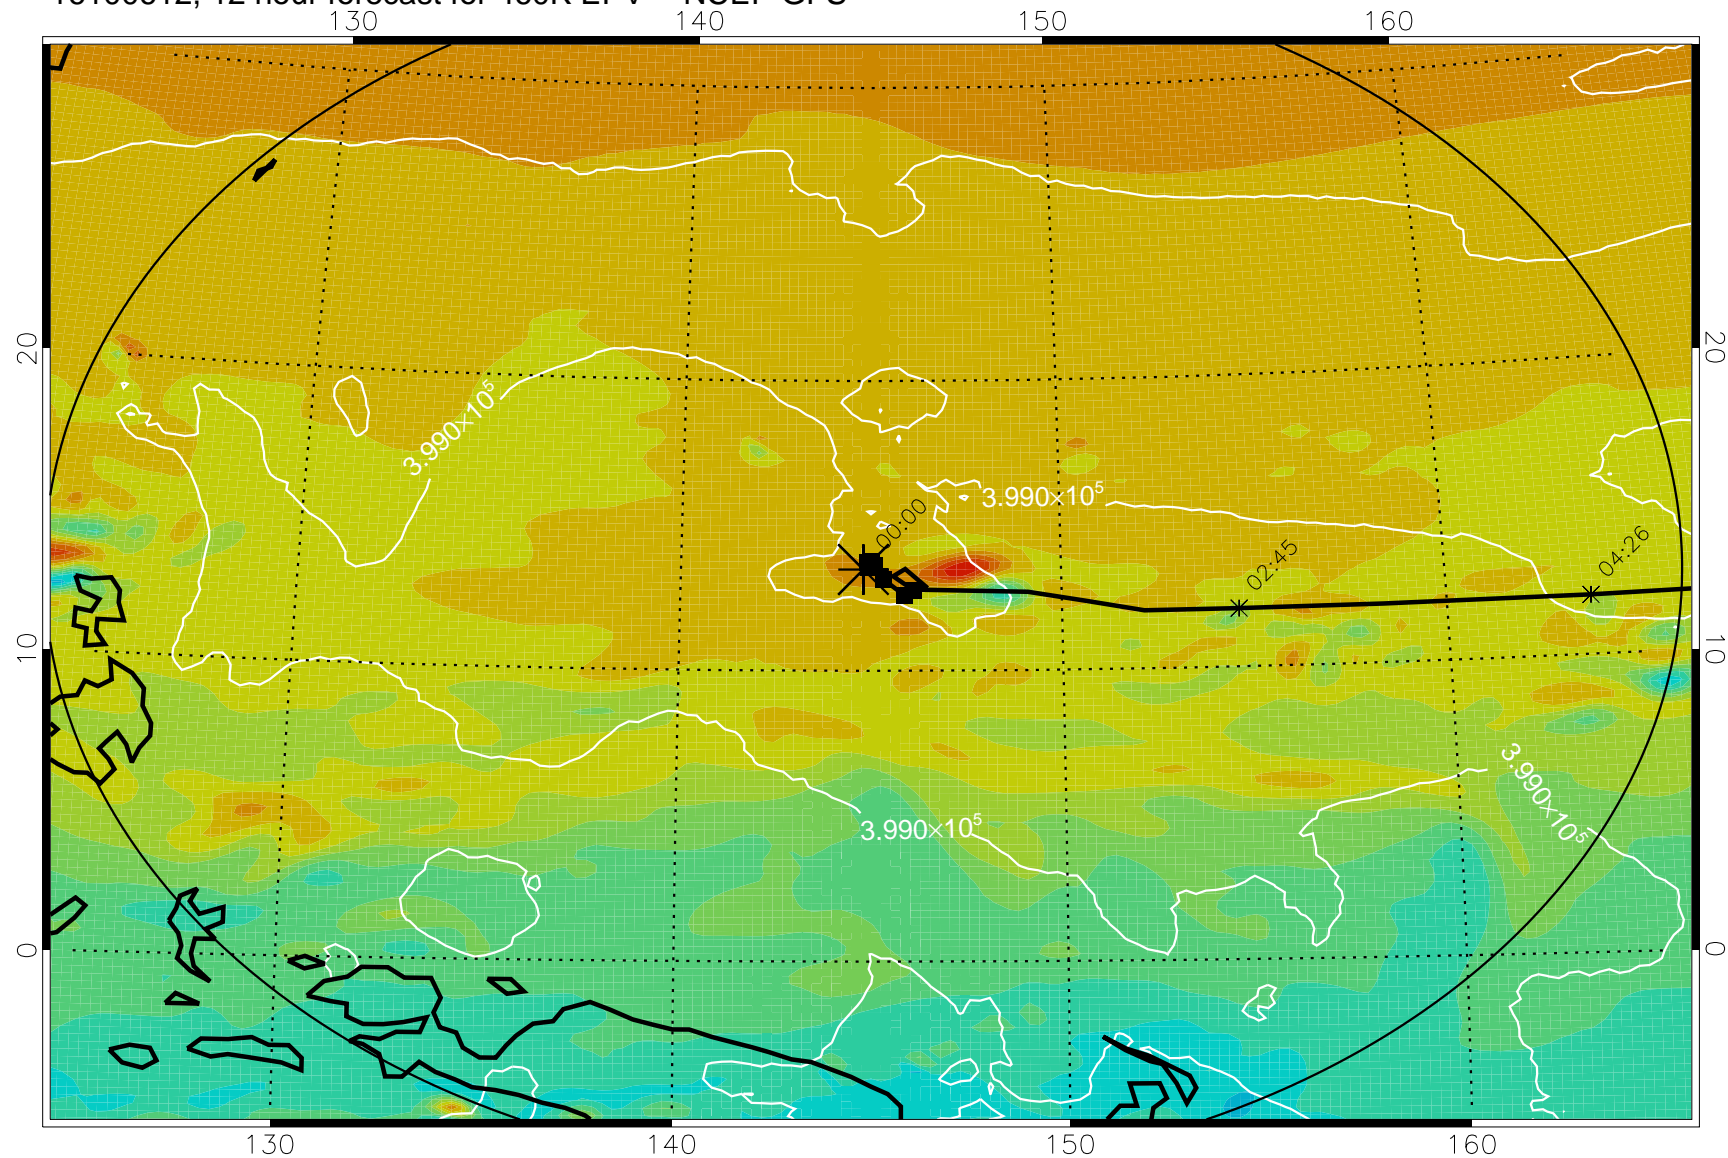

16100606, 6 hour forecast for 460K EPV -- NCEP GFS

460K Montgomery Streamfunction, white

Range ring of 2304 km

16100612, 12 hour forecast for 460K EPV -- NCEP GFS

460K Montgomery Streamfunction, white

Range ring of 2304 km

16100618, 18 hour forecast for 460K EPV -- NCEP GFS

460K Montgomery Streamfunction, white

Range ring of 2304 km

16100700, 24 hour forecast for 460K EPV -- NCEP GFS

460K Montgomery Streamfunction, white

Range ring of 2304 km

16100706, 30 hour forecast for 460K EPV -- NCEP GFS

460K Montgomery Streamfunction, white

Range ring of 2304 km

16100712, 36 hour forecast for 460K EPV -- NCEP GFS

460K Montgomery Streamfunction, white

Range ring of 2304 km

16100718, 42 hour forecast for 460K EPV -- NCEP GFS

460K Montgomery Streamfunction, white

Range ring of 2304 km

16100800, 48 hour forecast for 460K EPV -- NCEP GFS

460K Montgomery Streamfunction, white

Range ring of 2304 km