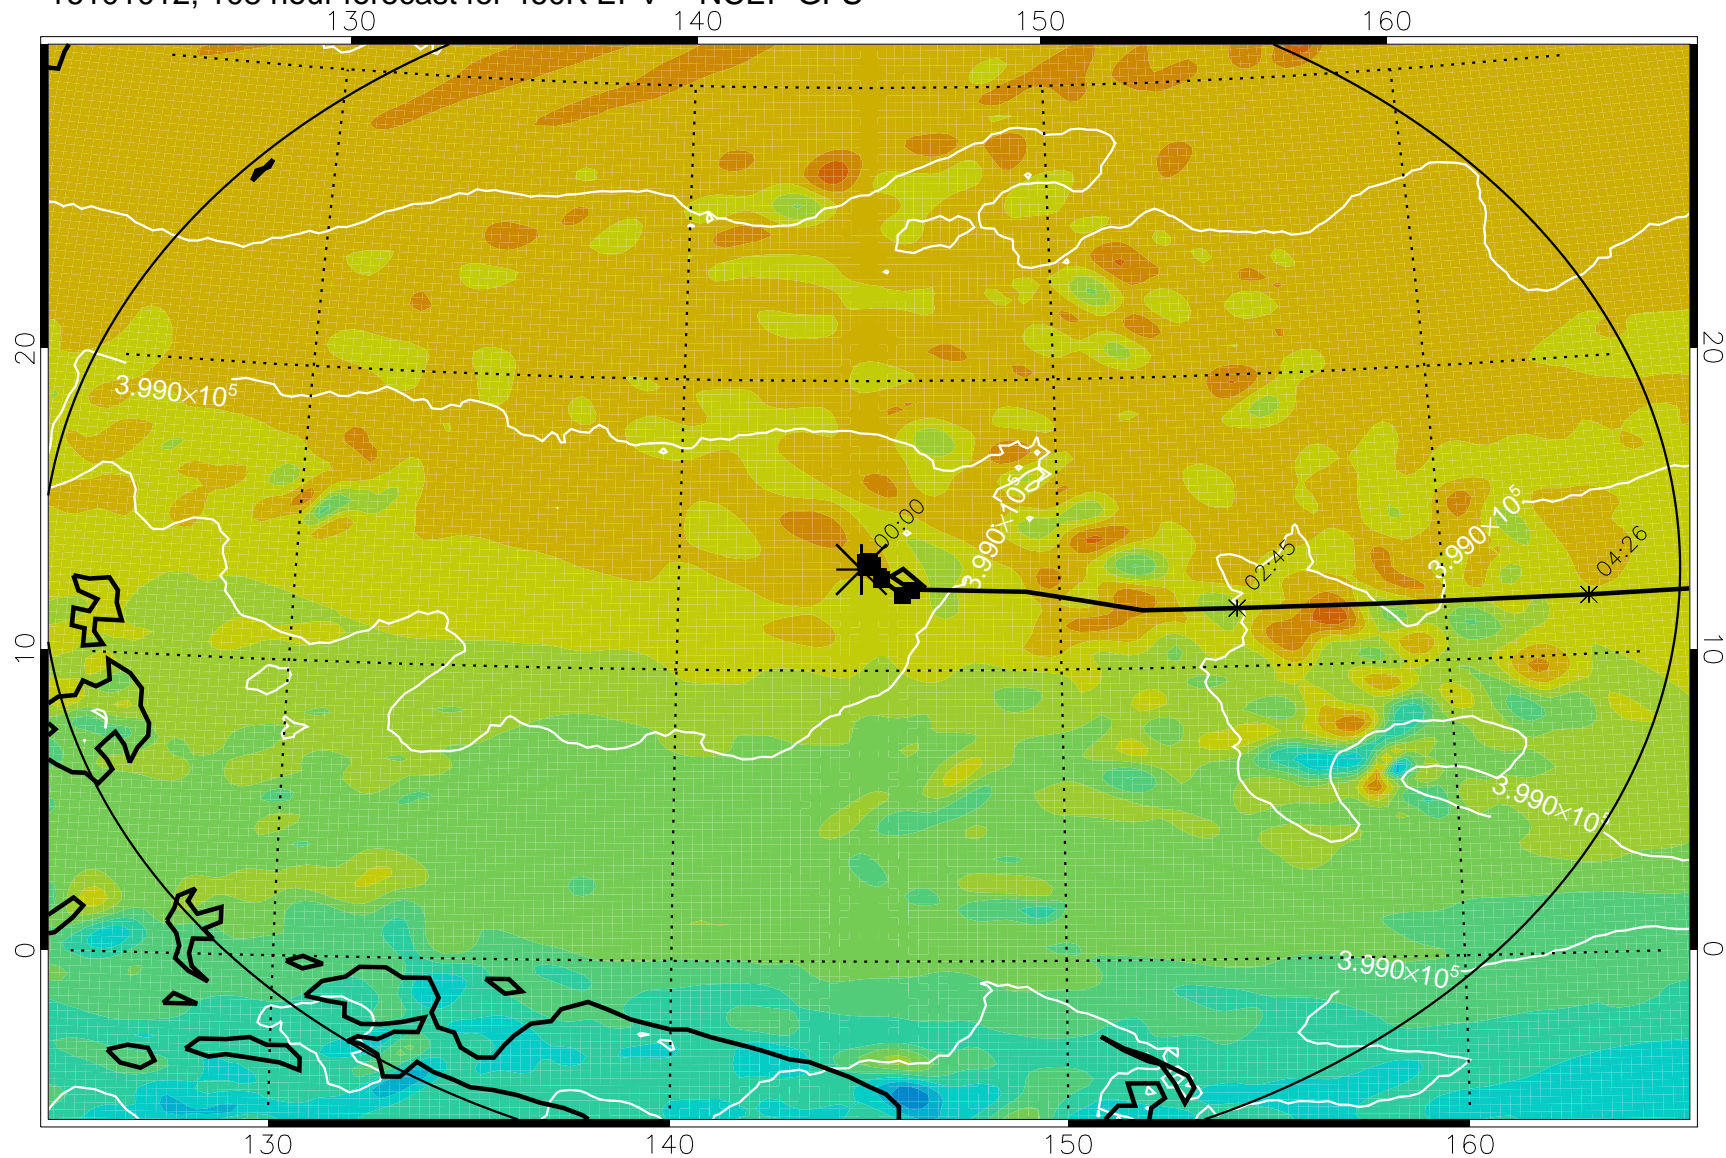

16100906, 78 hour forecast for 460K EPV -- NCEP GFS

460K Montgomery Streamfunction, white

Range ring of 2304 km

16100912, 84 hour forecast for 460K EPV -- NCEP GFS

460K Montgomery Streamfunction, white

Range ring of 2304 km

16100918, 90 hour forecast for 460K EPV -- NCEP GFS

460K Montgomery Streamfunction, white

Range ring of 2304 km

16101000, 96 hour forecast for 460K EPV -- NCEP GFS

460K Montgomery Streamfunction, white

Range ring of 2304 km

16101006, 102 hour forecast for 460K EPV -- NCEP GFS

460K Montgomery Streamfunction, white

Range ring of 2304 km

16101012, 108 hour forecast for 460K EPV -- NCEP GFS

460K Montgomery Streamfunction, white

Range ring of 2304 km

16101018, 114 hour forecast for 460K EPV -- NCEP GFS

460K Montgomery Streamfunction, white

Range ring of 2304 km

16101100, 120 hour forecast for 460K EPV -- NCEP GFS

460K Montgomery Streamfunction, white

Range ring of 2304 km