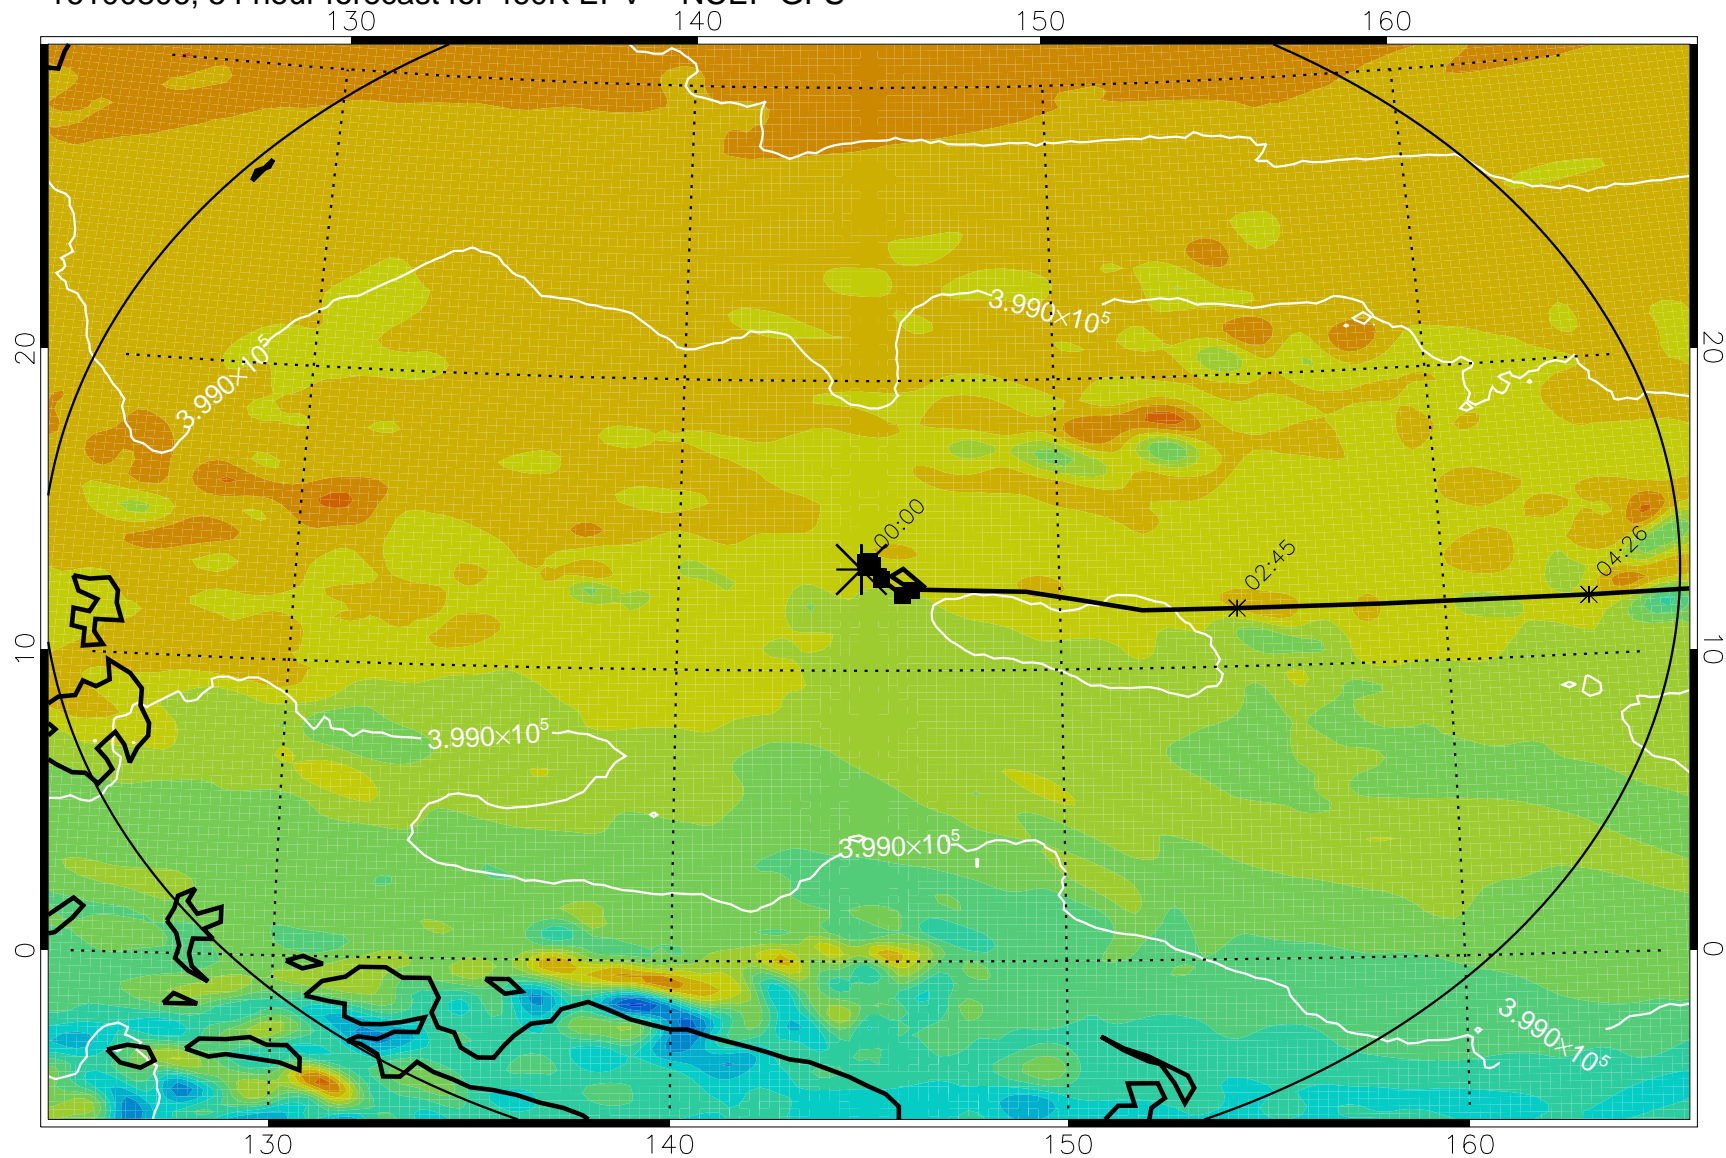

16100706, 30 hour forecast for 460K EPV -- NCEP GFS

460K Montgomery Streamfunction, white

Range ring of 2304 km

16100712, 36 hour forecast for 460K EPV -- NCEP GFS

460K Montgomery Streamfunction, white

Range ring of 2304 km

16100718, 42 hour forecast for 460K EPV -- NCEP GFS

460K Montgomery Streamfunction, white

Range ring of 2304 km

16100800, 48 hour forecast for 460K EPV -- NCEP GFS

460K Montgomery Streamfunction, white

Range ring of 2304 km

16100806, 54 hour forecast for 460K EPV -- NCEP GFS

460K Montgomery Streamfunction, white

Range ring of 2304 km

16100812, 60 hour forecast for 460K EPV -- NCEP GFS

460K Montgomery Streamfunction, white

Range ring of 2304 km

16100818, 66 hour forecast for 460K EPV -- NCEP GFS

460K Montgomery Streamfunction, white

Range ring of 2304 km

16100900, 72 hour forecast for 460K EPV -- NCEP GFS

460K Montgomery Streamfunction, white

Range ring of 2304 km