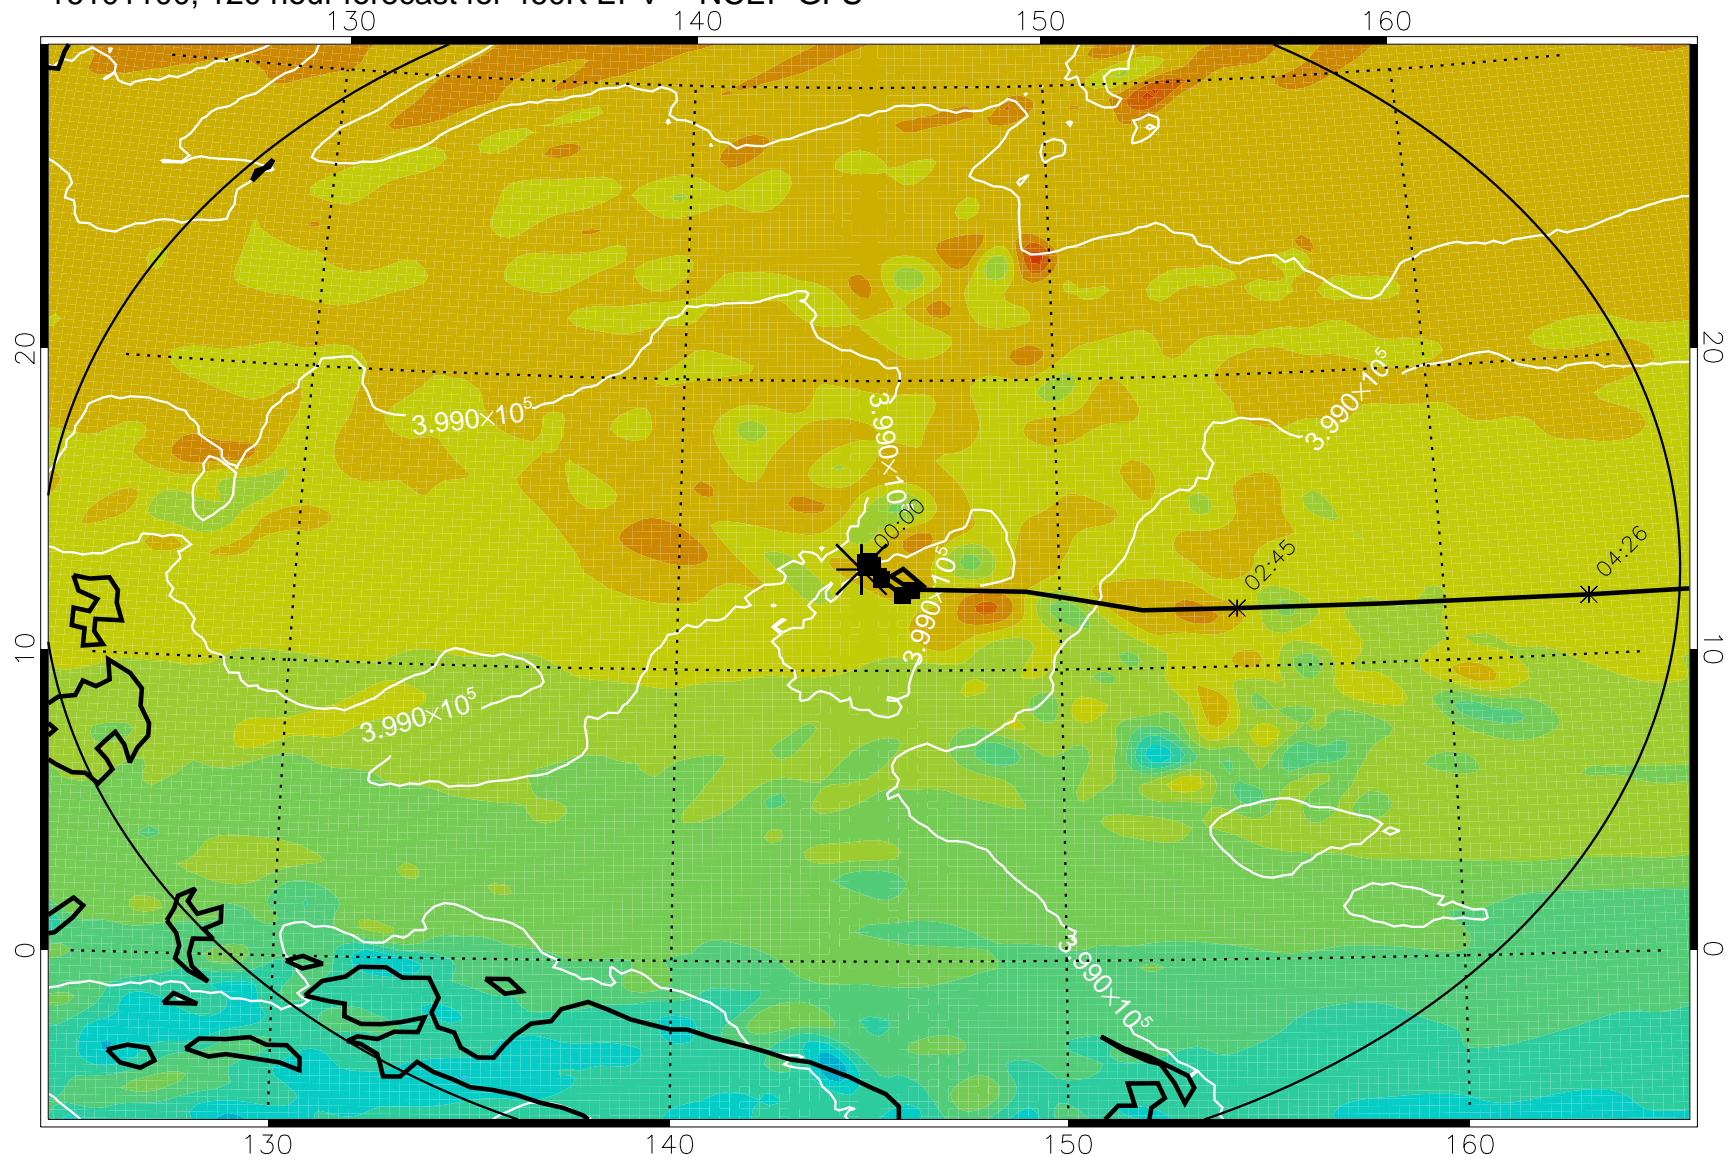

16100906, 78 hour forecast for 460K EPV -- NCEP GFS

460K Montgomery Streamfunction, white

Range ring of 2304 km

16100912, 84 hour forecast for 460K EPV -- NCEP GFS

460K Montgomery Streamfunction, white

Range ring of 2304 km

16100918, 90 hour forecast for 460K EPV -- NCEP GFS

460K Montgomery Streamfunction, white

Range ring of 2304 km

16101000, 96 hour forecast for 460K EPV -- NCEP GFS

460K Montgomery Streamfunction, white

Range ring of 2304 km

16101006, 102 hour forecast for 460K EPV -- NCEP GFS

460K Montgomery Streamfunction, white

Range ring of 2304 km

16101012, 108 hour forecast for 460K EPV -- NCEP GFS

460K Montgomery Streamfunction, white

Range ring of 2304 km

16101018, 114 hour forecast for 460K EPV -- NCEP GFS

460K Montgomery Streamfunction, white

Range ring of 2304 km

16101100, 120 hour forecast for 460K EPV -- NCEP GFS

460K Montgomery Streamfunction, white

Range ring of 2304 km