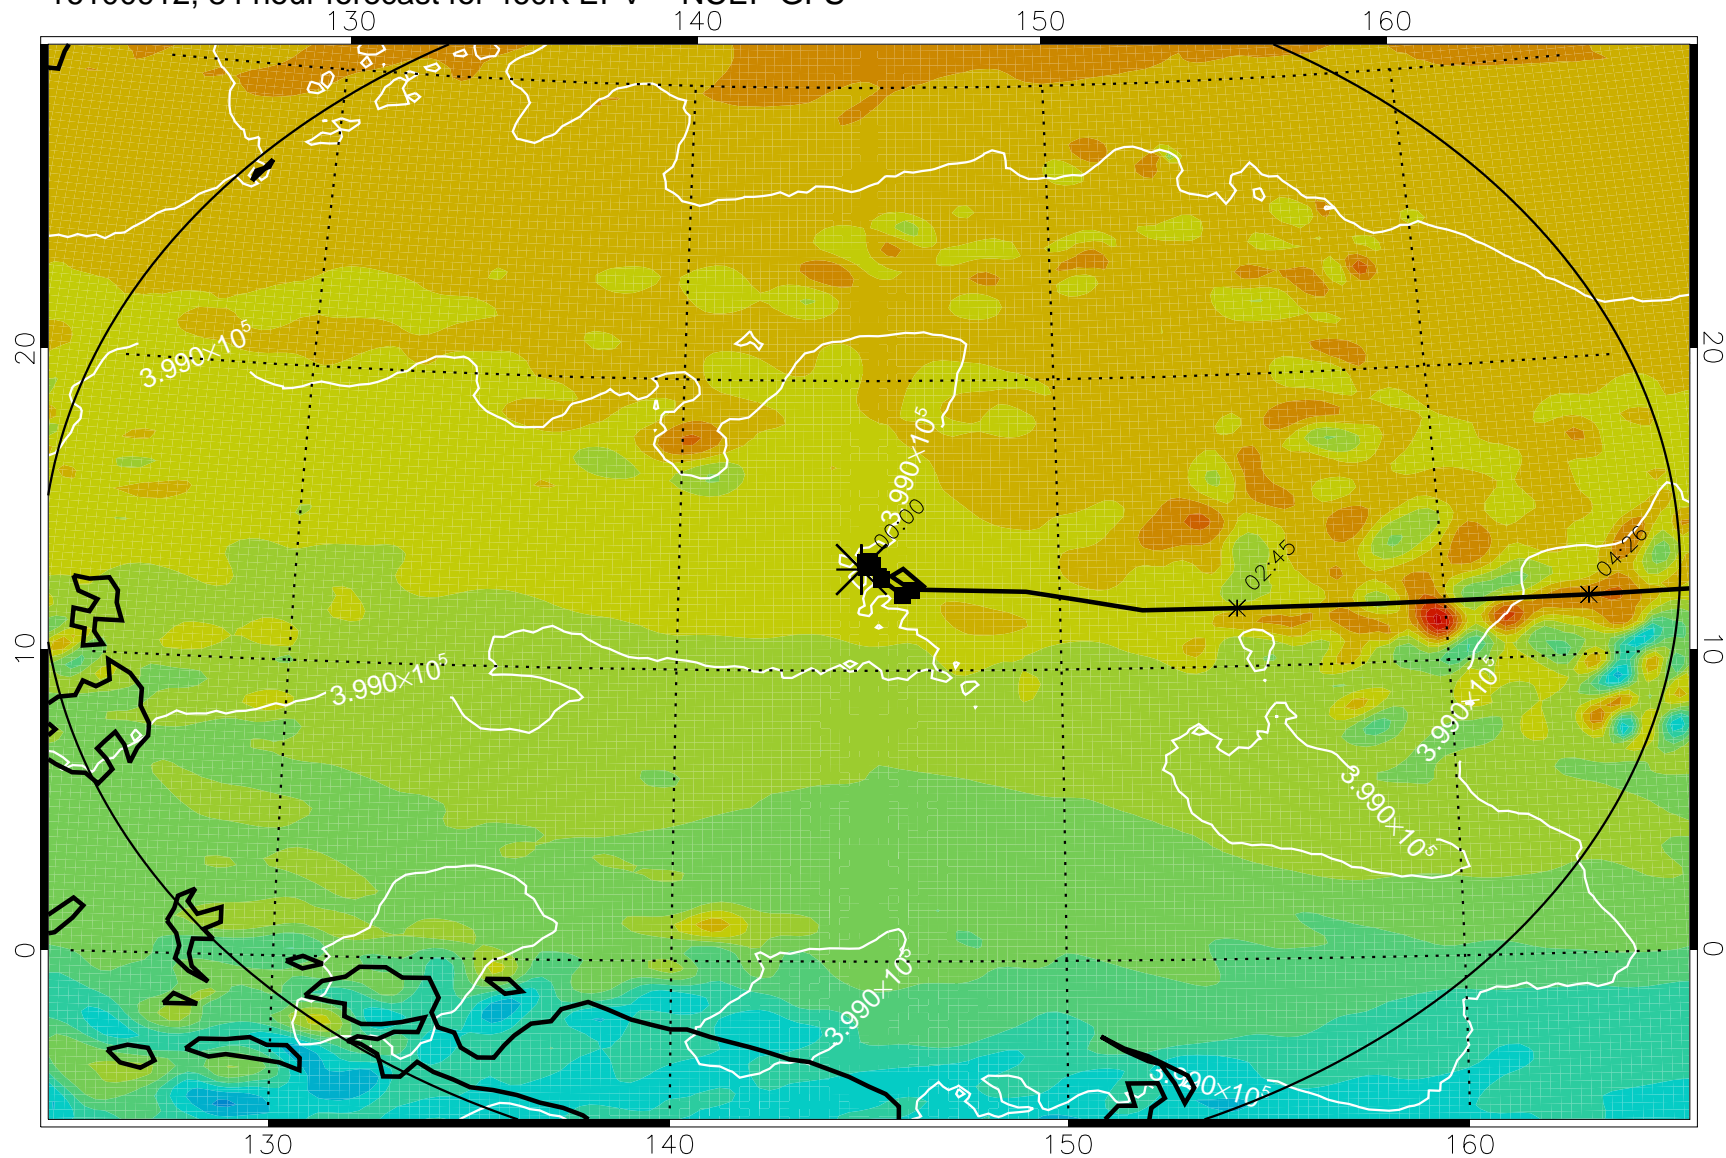

16100806, 54 hour forecast for 460K EPV -- NCEP GFS

460K Montgomery Streamfunction, white

Range ring of 2304 km

16100812, 60 hour forecast for 460K EPV -- NCEP GFS

460K Montgomery Streamfunction, white

Range ring of 2304 km

16100818, 66 hour forecast for 460K EPV -- NCEP GFS

460K Montgomery Streamfunction, white

Range ring of 2304 km

16100900, 72 hour forecast for 460K EPV -- NCEP GFS

460K Montgomery Streamfunction, white

Range ring of 2304 km

16100906, 78 hour forecast for 460K EPV -- NCEP GFS

460K Montgomery Streamfunction, white

Range ring of 2304 km

16100912, 84 hour forecast for 460K EPV -- NCEP GFS

460K Montgomery Streamfunction, white

Range ring of 2304 km

16100918, 90 hour forecast for 460K EPV -- NCEP GFS

460K Montgomery Streamfunction, white

Range ring of 2304 km

16101000, 96 hour forecast for 460K EPV -- NCEP GFS

460K Montgomery Streamfunction, white

Range ring of 2304 km