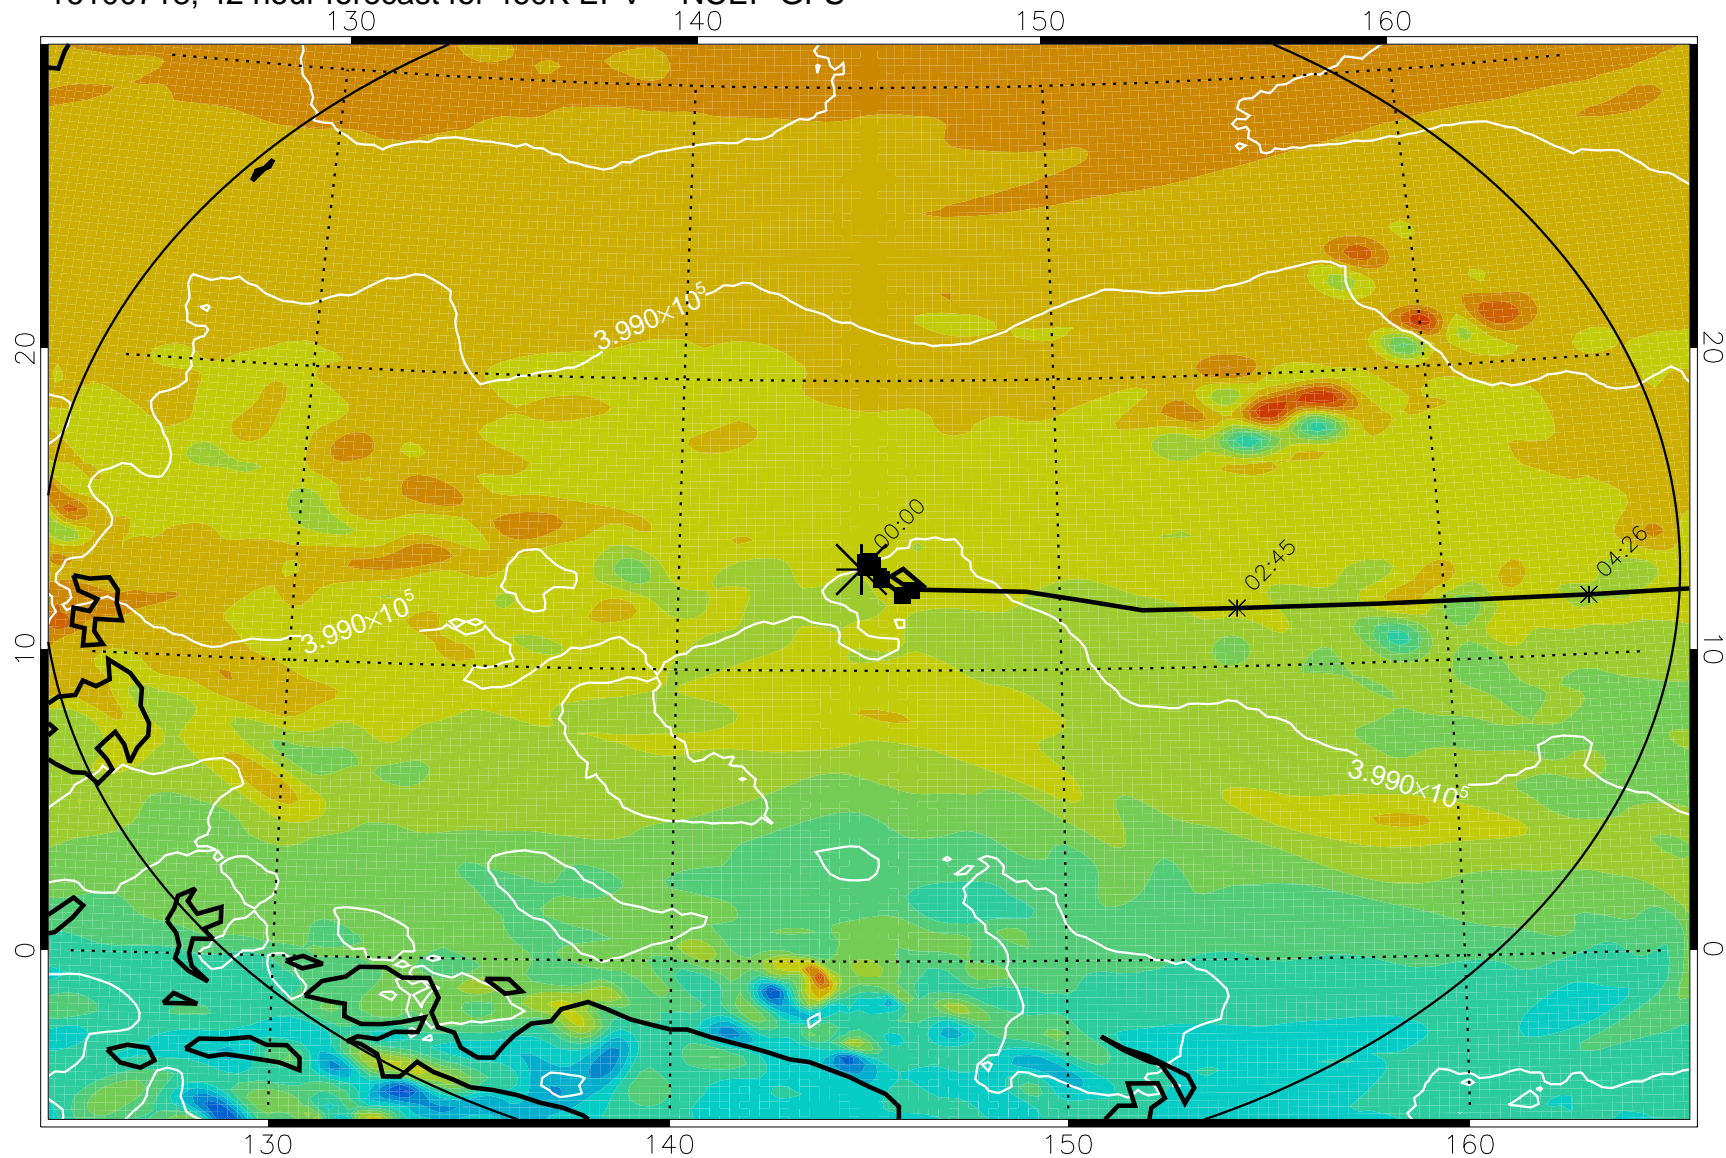

16100618, 18 hour forecast for 460K EPV -- NCEP GFS

460K Montgomery Streamfunction, white

Range ring of 2304 km

16100700, 24 hour forecast for 460K EPV -- NCEP GFS

460K Montgomery Streamfunction, white

Range ring of 2304 km

16100706, 30 hour forecast for 460K EPV -- NCEP GFS

460K Montgomery Streamfunction, white

Range ring of 2304 km

16100712, 36 hour forecast for 460K EPV -- NCEP GFS

460K Montgomery Streamfunction, white

Range ring of 2304 km

16100718, 42 hour forecast for 460K EPV -- NCEP GFS

460K Montgomery Streamfunction, white

Range ring of 2304 km

16100800, 48 hour forecast for 460K EPV -- NCEP GFS

460K Montgomery Streamfunction, white

Range ring of 2304 km

16100806, 54 hour forecast for 460K EPV -- NCEP GFS

460K Montgomery Streamfunction, white

Range ring of 2304 km

16100812, 60 hour forecast for 460K EPV -- NCEP GFS

460K Montgomery Streamfunction, white

Range ring of 2304 km