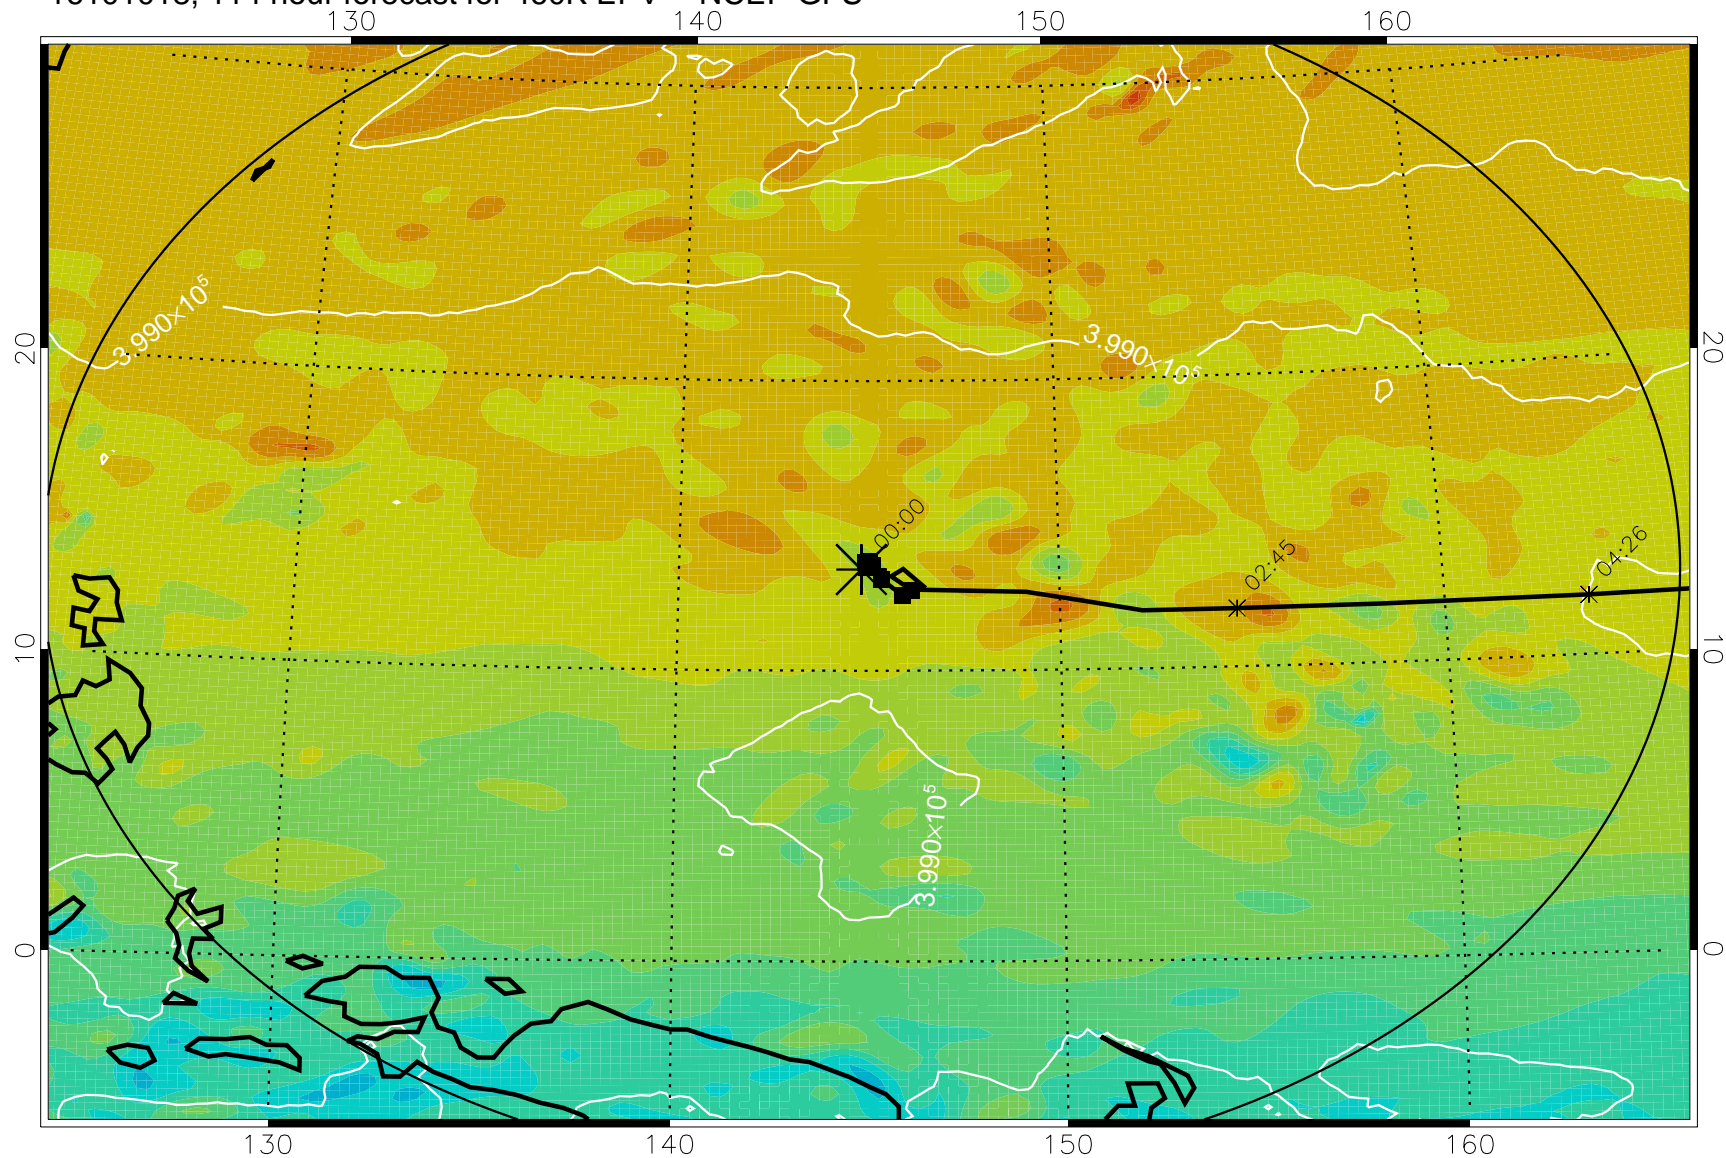

16100906, 78 hour forecast for 460K EPV -- NCEP GFS

460K Montgomery Streamfunction, white

Range ring of 2304 km

16100912, 84 hour forecast for 460K EPV -- NCEP GFS

460K Montgomery Streamfunction, white

Range ring of 2304 km

16100918, 90 hour forecast for 460K EPV -- NCEP GFS

460K Montgomery Streamfunction, white

Range ring of 2304 km

16101000, 96 hour forecast for 460K EPV -- NCEP GFS

460K Montgomery Streamfunction, white

Range ring of 2304 km

16101006, 102 hour forecast for 460K EPV -- NCEP GFS

460K Montgomery Streamfunction, white

Range ring of 2304 km

16101012, 108 hour forecast for 460K EPV -- NCEP GFS

460K Montgomery Streamfunction, white

Range ring of 2304 km

16101018, 114 hour forecast for 460K EPV -- NCEP GFS

460K Montgomery Streamfunction, white

Range ring of 2304 km

16101100, 120 hour forecast for 460K EPV -- NCEP GFS

460K Montgomery Streamfunction, white

Range ring of 2304 km