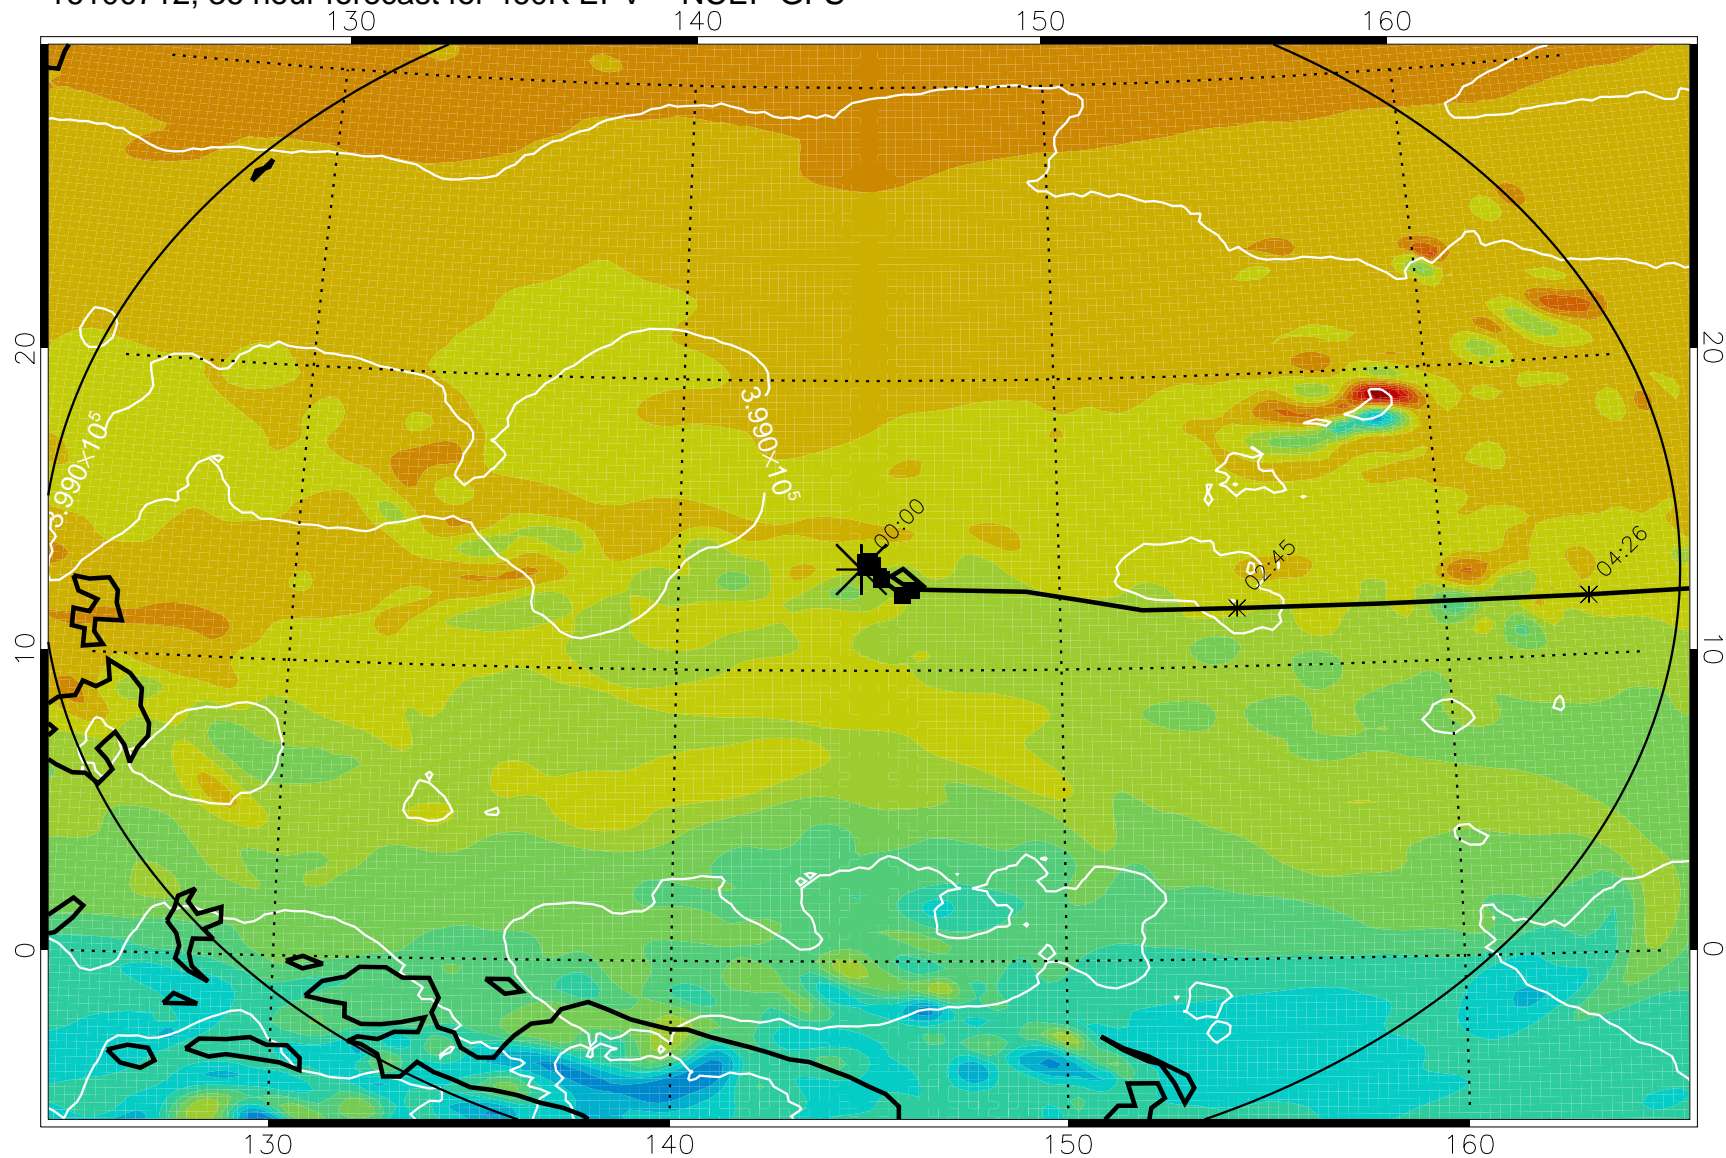

16100606, 6 hour forecast for 460K EPV -- NCEP GFS

460K Montgomery Streamfunction, white

Range ring of 2304 km

16100612, 12 hour forecast for 460K EPV -- NCEP GFS

460K Montgomery Streamfunction, white

Range ring of 2304 km

16100618, 18 hour forecast for 460K EPV -- NCEP GFS

460K Montgomery Streamfunction, white

Range ring of 2304 km

16100700, 24 hour forecast for 460K EPV -- NCEP GFS

460K Montgomery Streamfunction, white

Range ring of 2304 km

16100706, 30 hour forecast for 460K EPV -- NCEP GFS

460K Montgomery Streamfunction, white

Range ring of 2304 km

16100712, 36 hour forecast for 460K EPV -- NCEP GFS

460K Montgomery Streamfunction, white

Range ring of 2304 km

16100718, 42 hour forecast for 460K EPV -- NCEP GFS

460K Montgomery Streamfunction, white

Range ring of 2304 km

16100800, 48 hour forecast for 460K EPV -- NCEP GFS

460K Montgomery Streamfunction, white

Range ring of 2304 km