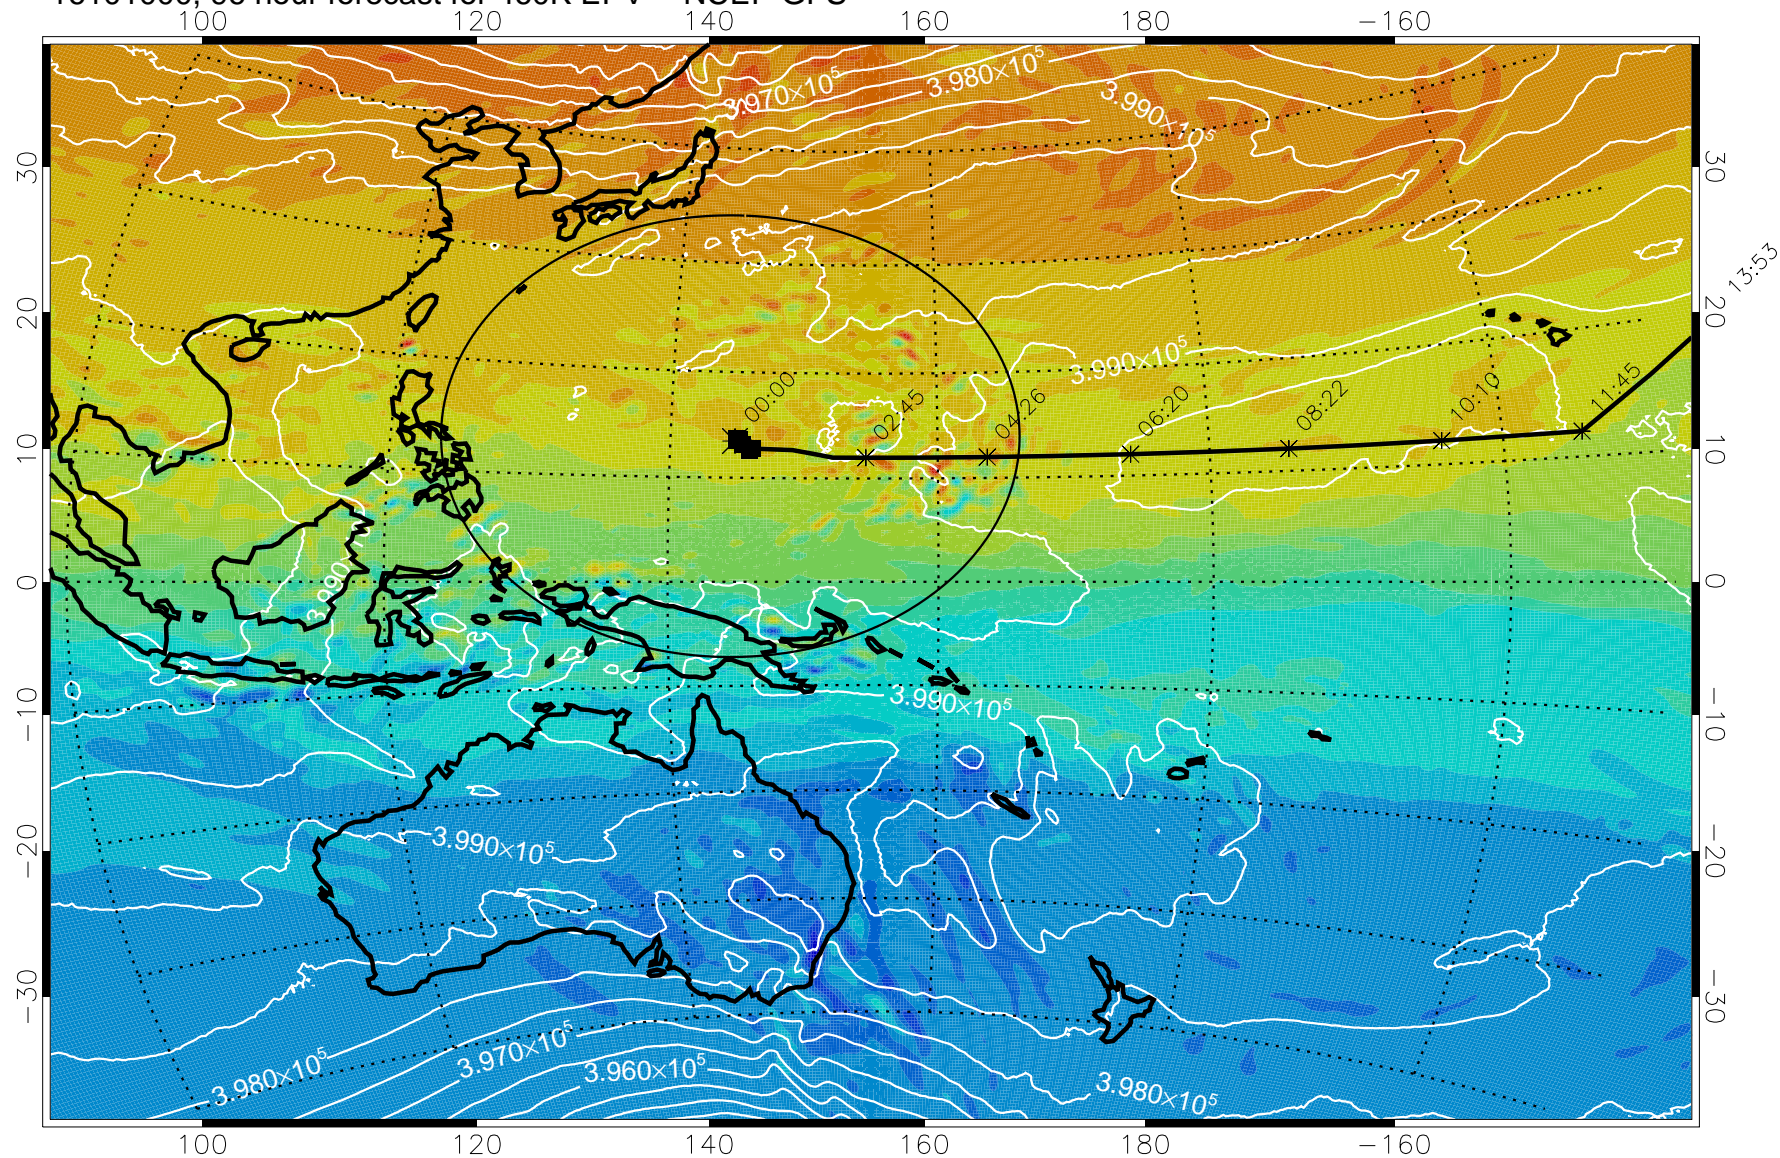

Range ring of 2304 km

15:52

16100906, 78 hour forecast for 460K EPV -- NCEP GFS

460K Montgomery Streamfunction, white

Range ring of 2304 km

15:52

13:53

16100912, 84 hour forecast for 460K EPV -- NCEP GFS

460K Montgomery Streamfunction, white

Range ring of 2304 km

15:52

16100918, 90 hour forecast for 460K EPV -- NCEP GFS

460K Montgomery Streamfunction, white

Range ring of 2304 km

15:52

16101000, 96 hour forecast for 460K EPV -- NCEP GFS

460K Montgomery Streamfunction, white

Range ring of 2304 km

15:52

13:53

16101006, 102 hour forecast for 460K EPV -- NCEP GFS

460K Montgomery Streamfunction, white

Range ring of 2304 km

15:52

16101012, 108 hour forecast for 460K EPV -- NCEP GFS

460K Montgomery Streamfunction, white

Range ring of 2304 km

16101018, 114 hour forecast for 460K EPV -- NCEP GFS

460K Montgomery Streamfunction, white

Range ring of 2304 km