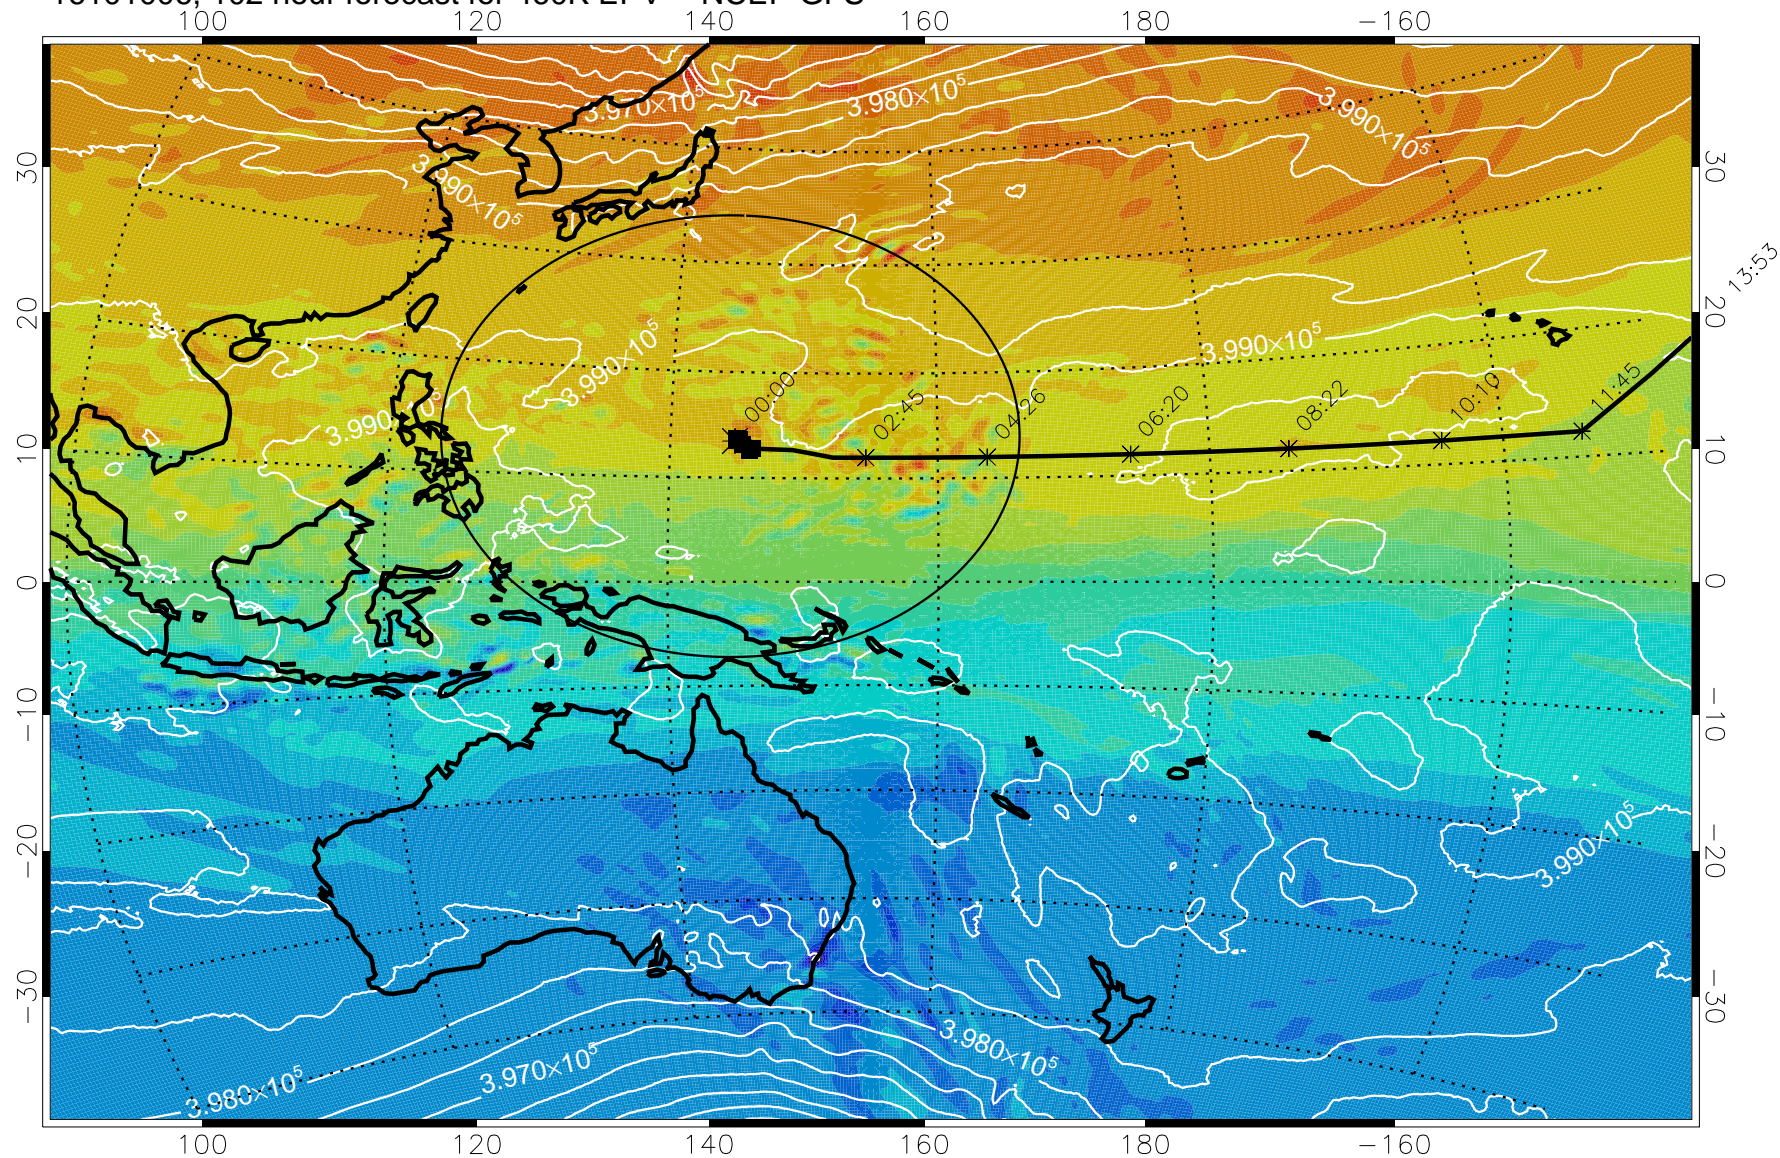

460K Montgomery Streamfunction, white

Range ring of 2304 km

15:52

16100918, 90 hour forecast for 460K EPV -- NCEP GFS

460K Montgomery Streamfunction, white

Range ring of 2304 km

15:52

16101000, 96 hour forecast for 460K EPV -- NCEP GFS

460K Montgomery Streamfunction, white

Range ring of 2304 km

15:52

13:53

16101006, 102 hour forecast for 460K EPV -- NCEP GFS

460K Montgomery Streamfunction, white

Range ring of 2304 km

15:52

16101012, 108 hour forecast for 460K EPV -- NCEP GFS

460K Montgomery Streamfunction, white

Range ring of 2304 km

16101018, 114 hour forecast for 460K EPV -- NCEP GFS

460K Montgomery Streamfunction, white

Range ring of 2304 km

15:52

16101100, 120 hour forecast for 460K EPV -- NCEP GFS

460K Montgomery Streamfunction, white

Range ring of 2304 km

15:52