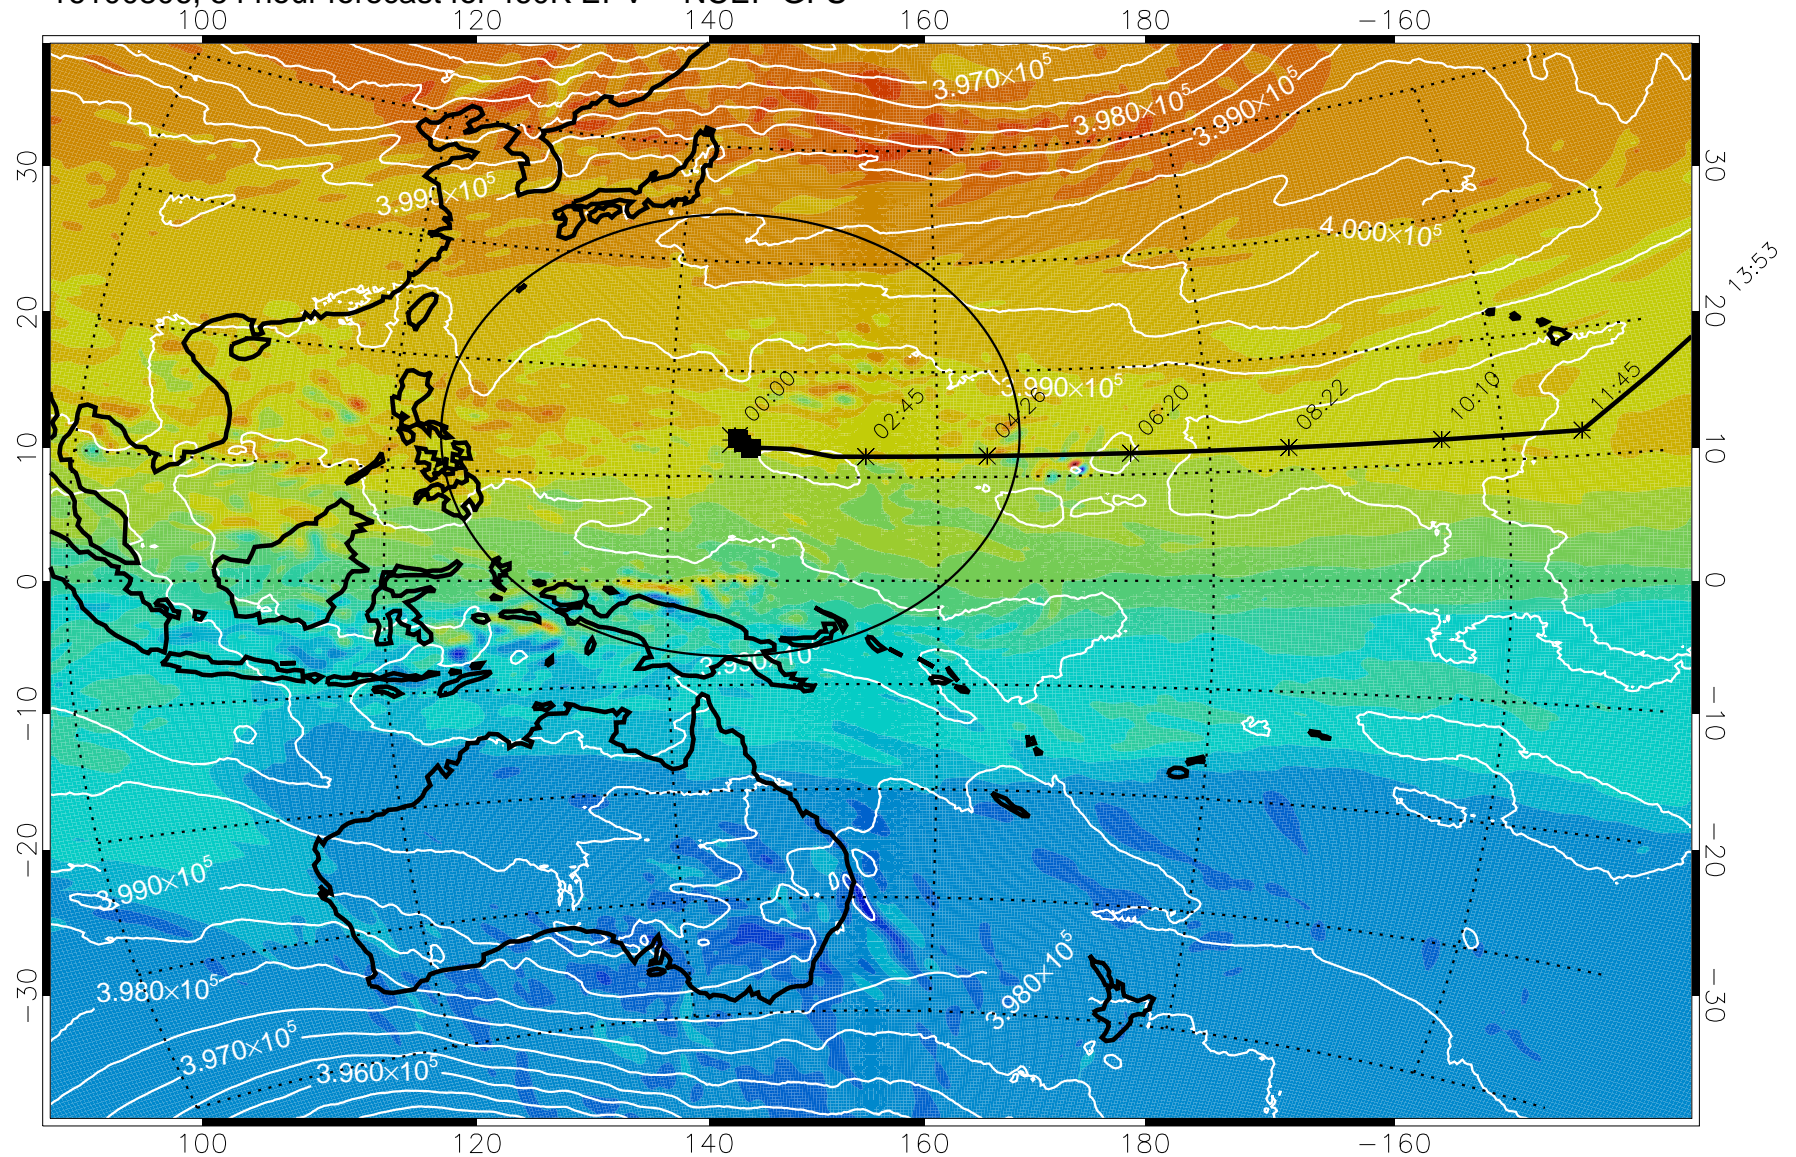

Range ring of 2304 km

15:52

16100718, 42 hour forecast for 460K EPV -- NCEP GFS

460K Montgomery Streamfunction, white

Range ring of 2304 km

15:52

16100800, 48 hour forecast for 460K EPV -- NCEP GFS

460K Montgomery Streamfunction, white

Range ring of 2304 km

15:52

16100806, 54 hour forecast for 460K EPV -- NCEP GFS

460K Montgomery Streamfunction, white

Range ring of 2304 km

15:52

16100812, 60 hour forecast for 460K EPV -- NCEP GFS

460K Montgomery Streamfunction, white

Range ring of 2304 km

15:52

16100818, 66 hour forecast for 460K EPV -- NCEP GFS

15:52

460K Montgomery Streamfunction, white

Range ring of 2304 km

16100900, 72 hour forecast for 460K EPV -- NCEP GFS

460K Montgomery Streamfunction, white

Range ring of 2304 km

15:52

16100906, 78 hour forecast for 460K EPV -- NCEP GFS

460K Montgomery Streamfunction, white

Range ring of 2304 km

15:52

13:53

16100912, 84 hour forecast for 460K EPV -- NCEP GFS