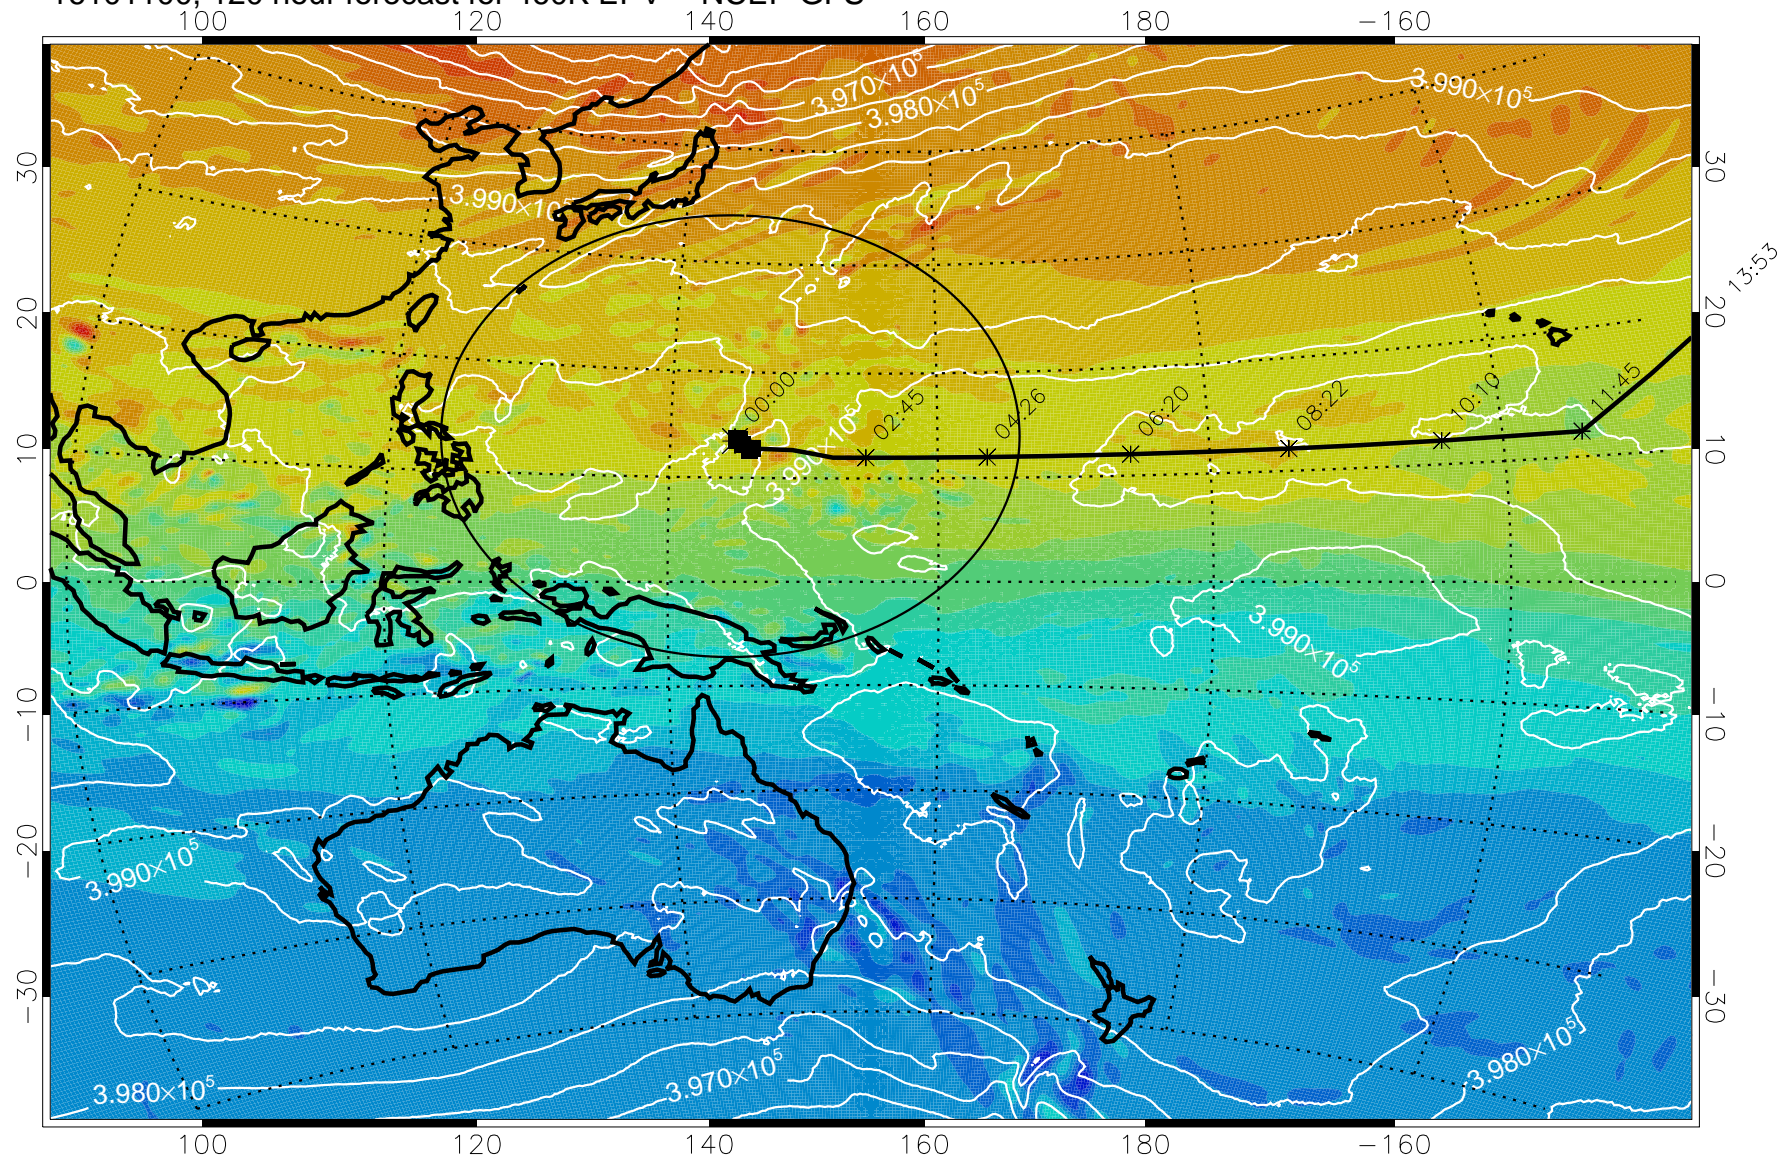

460K Montgomery Streamfunction, white

Range ring of 2304 km

15:52

13:53

16101006, 102 hour forecast for 460K EPV -- NCEP GFS

460K Montgomery Streamfunction, white

Range ring of 2304 km

15:52

16101012, 108 hour forecast for 460K EPV -- NCEP GFS

460K Montgomery Streamfunction, white

Range ring of 2304 km

16101018, 114 hour forecast for 460K EPV -- NCEP GFS

460K Montgomery Streamfunction, white

Range ring of 2304 km

15:52

16101100, 120 hour forecast for 460K EPV -- NCEP GFS

460K Montgomery Streamfunction, white

Range ring of 2304 km

15:52