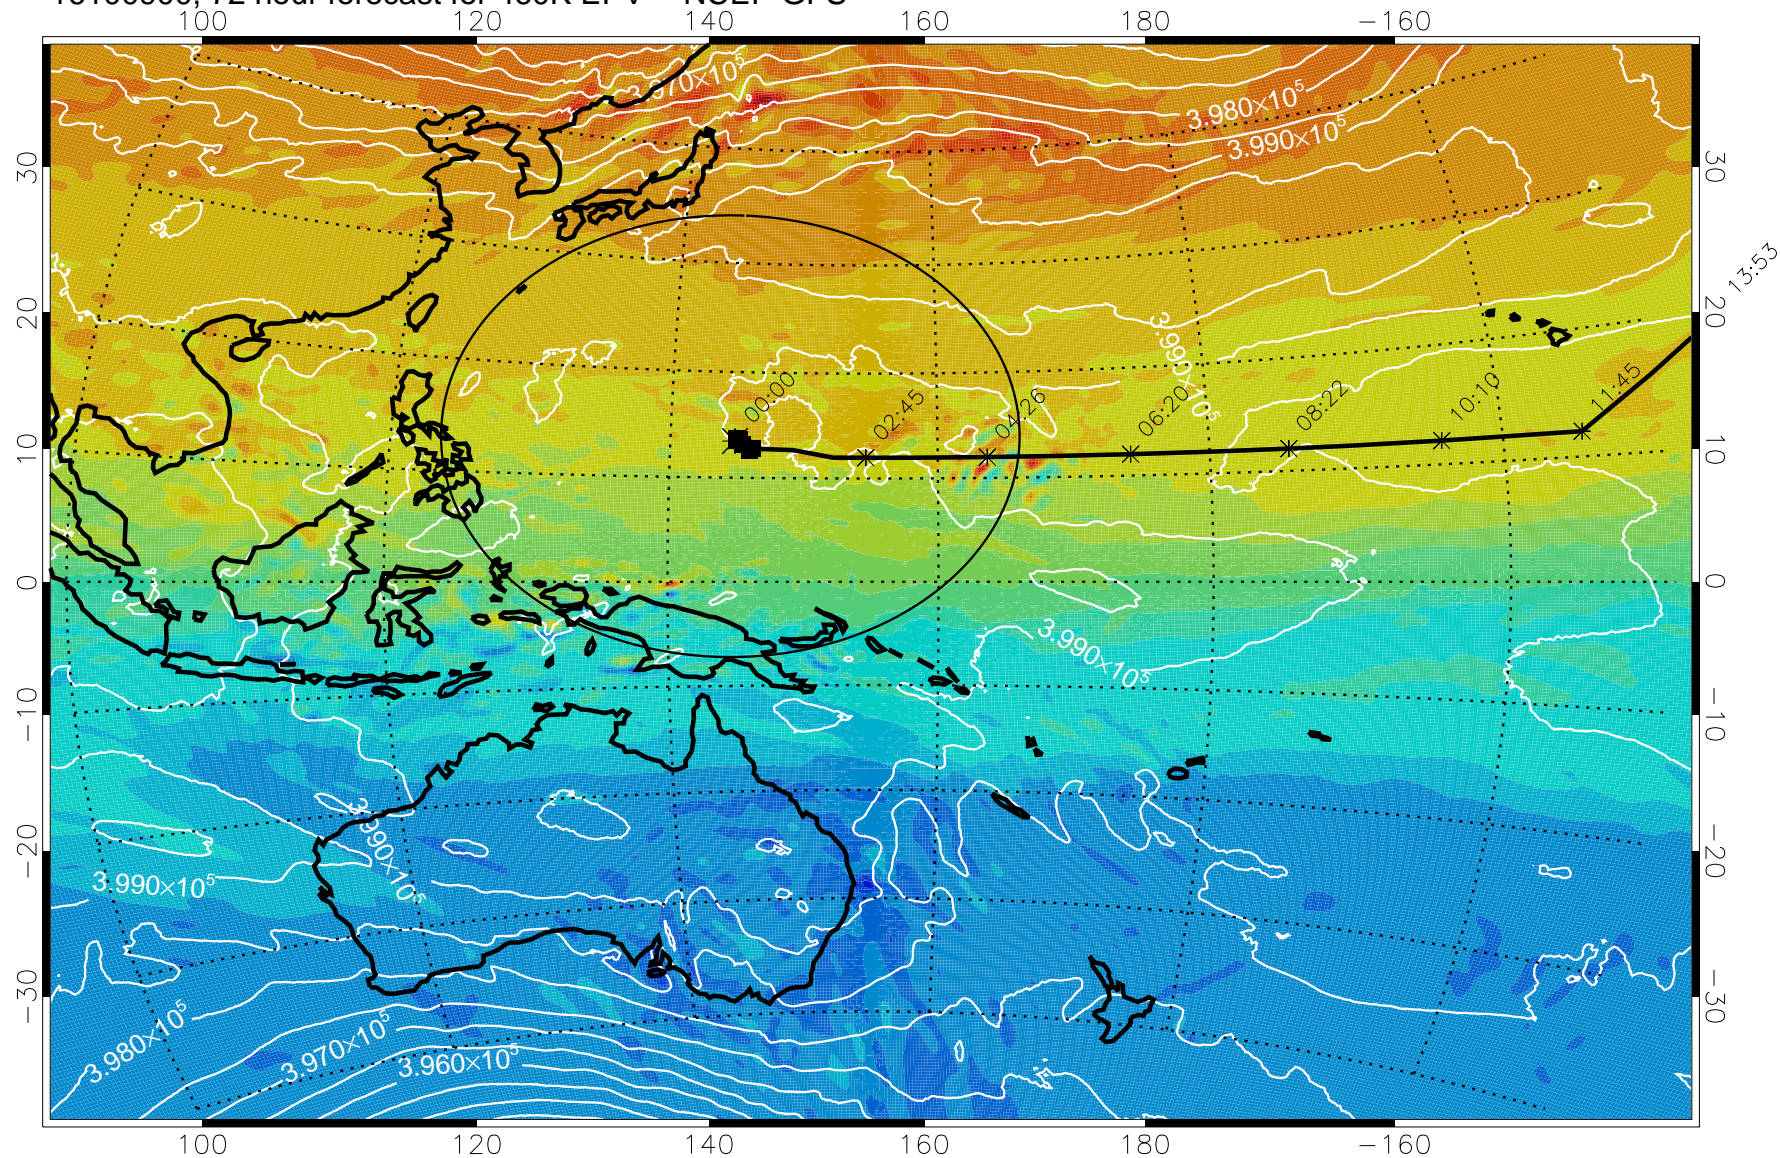

Range ring of 2304 km

15:52

16100806, 54 hour forecast for 460K EPV -- NCEP GFS

460K Montgomery Streamfunction, white

Range ring of 2304 km

15:52

16100812, 60 hour forecast for 460K EPV -- NCEP GFS

460K Montgomery Streamfunction, white

Range ring of 2304 km

15:52

16100818, 66 hour forecast for 460K EPV -- NCEP GFS

15:52

460K Montgomery Streamfunction, white

Range ring of 2304 km

16100900, 72 hour forecast for 460K EPV -- NCEP GFS

460K Montgomery Streamfunction, white

Range ring of 2304 km

15:52

16100906, 78 hour forecast for 460K EPV -- NCEP GFS

460K Montgomery Streamfunction, white

Range ring of 2304 km

15:52

13:53

16100912, 84 hour forecast for 460K EPV -- NCEP GFS

460K Montgomery Streamfunction, white

Range ring of 2304 km

15:52

16100918, 90 hour forecast for 460K EPV -- NCEP GFS

460K Montgomery Streamfunction, white

Range ring of 2304 km

15:52

16101000, 96 hour forecast for 460K EPV -- NCEP GFS