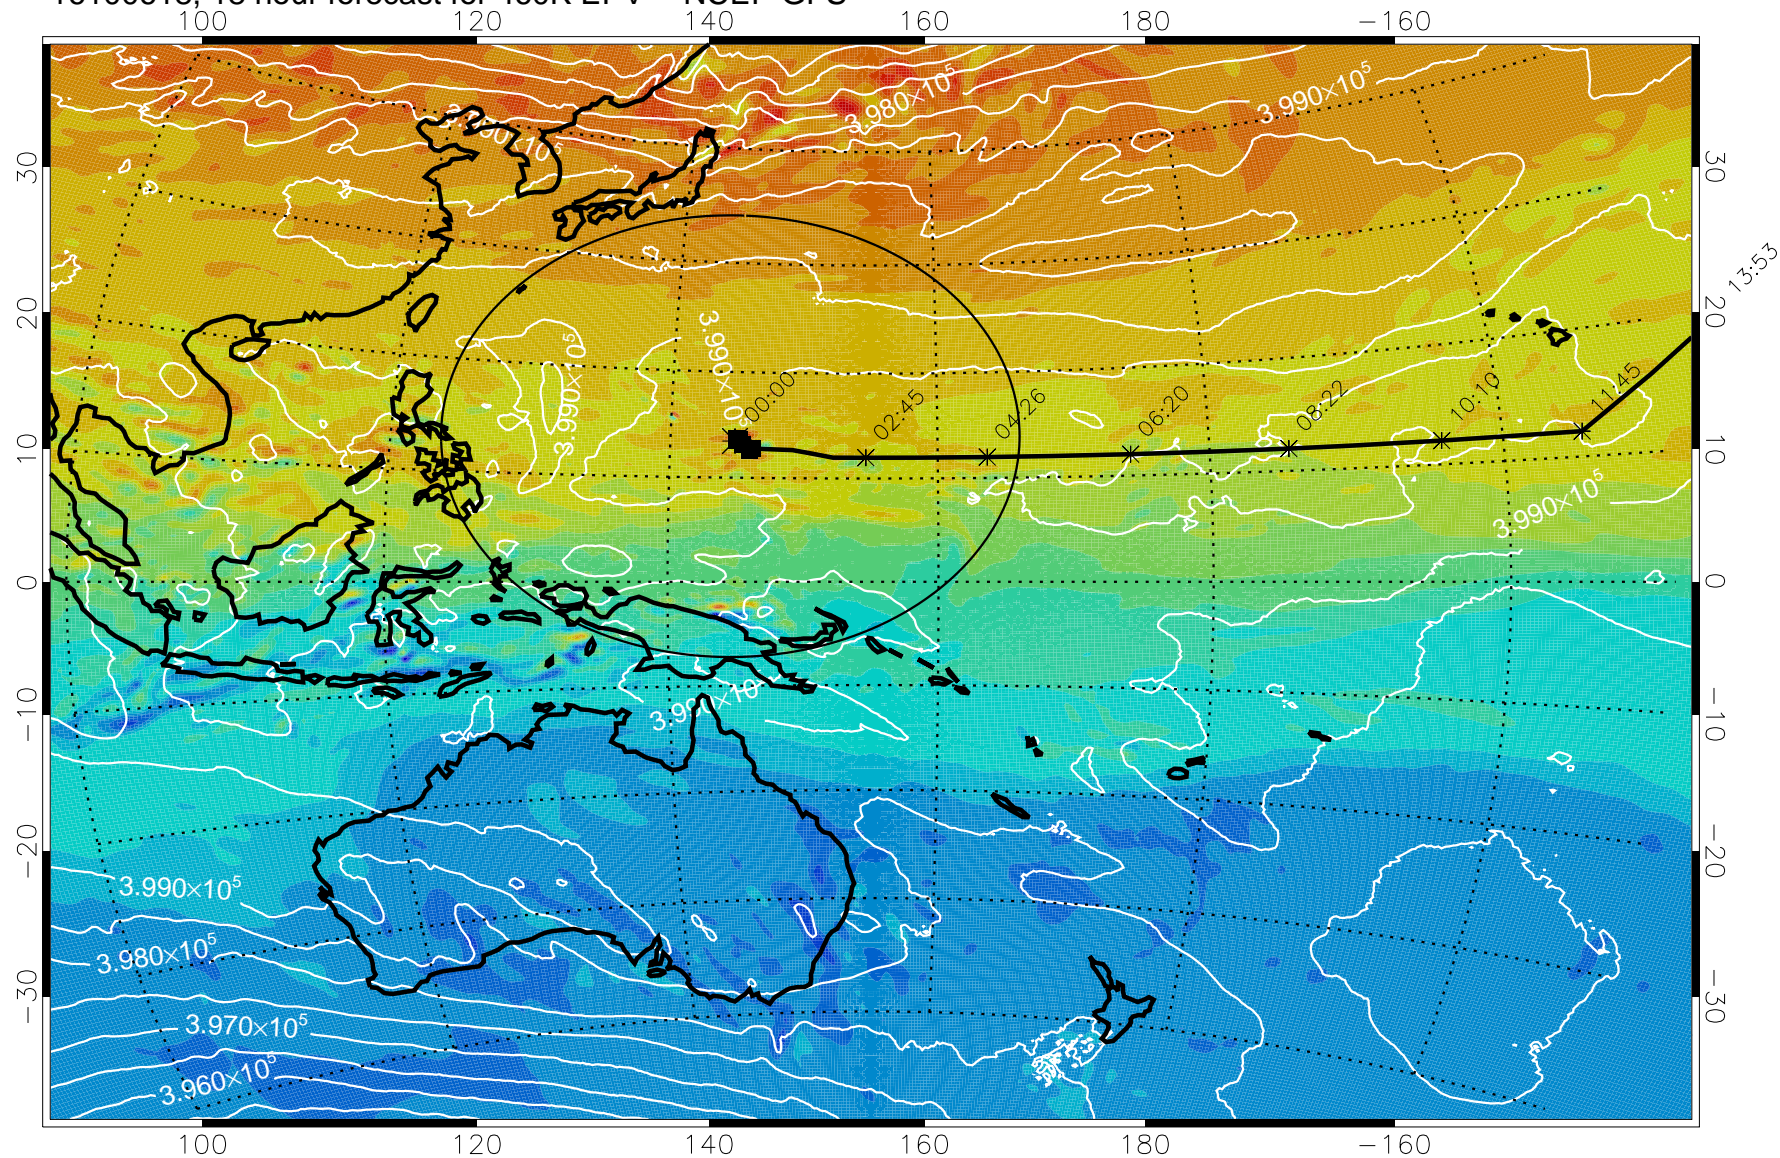

16100606, 6 hour forecast for 460K EPV -- NCEP GFS

460K Montgomery Streamfunction, white

Range ring of 2304 km

16100612, 12 hour forecast for 460K EPV -- NCEP GFS

460K Montgomery Streamfunction, white

Range ring of 2304 km

15:52

16100618, 18 hour forecast for 460K EPV -- NCEP GFS

460K Montgomery Streamfunction, white

Range ring of 2304 km

15:52

13:53

16100700, 24 hour forecast for 460K EPV -- NCEP GFS

460K Montgomery Streamfunction, white

Range ring of 2304 km

16100706, 30 hour forecast for 460K EPV -- NCEP GFS

460K Montgomery Streamfunction, white

Range ring of 2304 km

15:52

16100712, 36 hour forecast for 460K EPV -- NCEP GFS

460K Montgomery Streamfunction, white

Range ring of 2304 km

15:52

16100818, 66 hour forecast for 460K EPV -- NCEP GFS

15:52

460K Montgomery Streamfunction, white

Range ring of 2304 km

16100900, 72 hour forecast for 460K EPV -- NCEP GFS

460K Montgomery Streamfunction, white