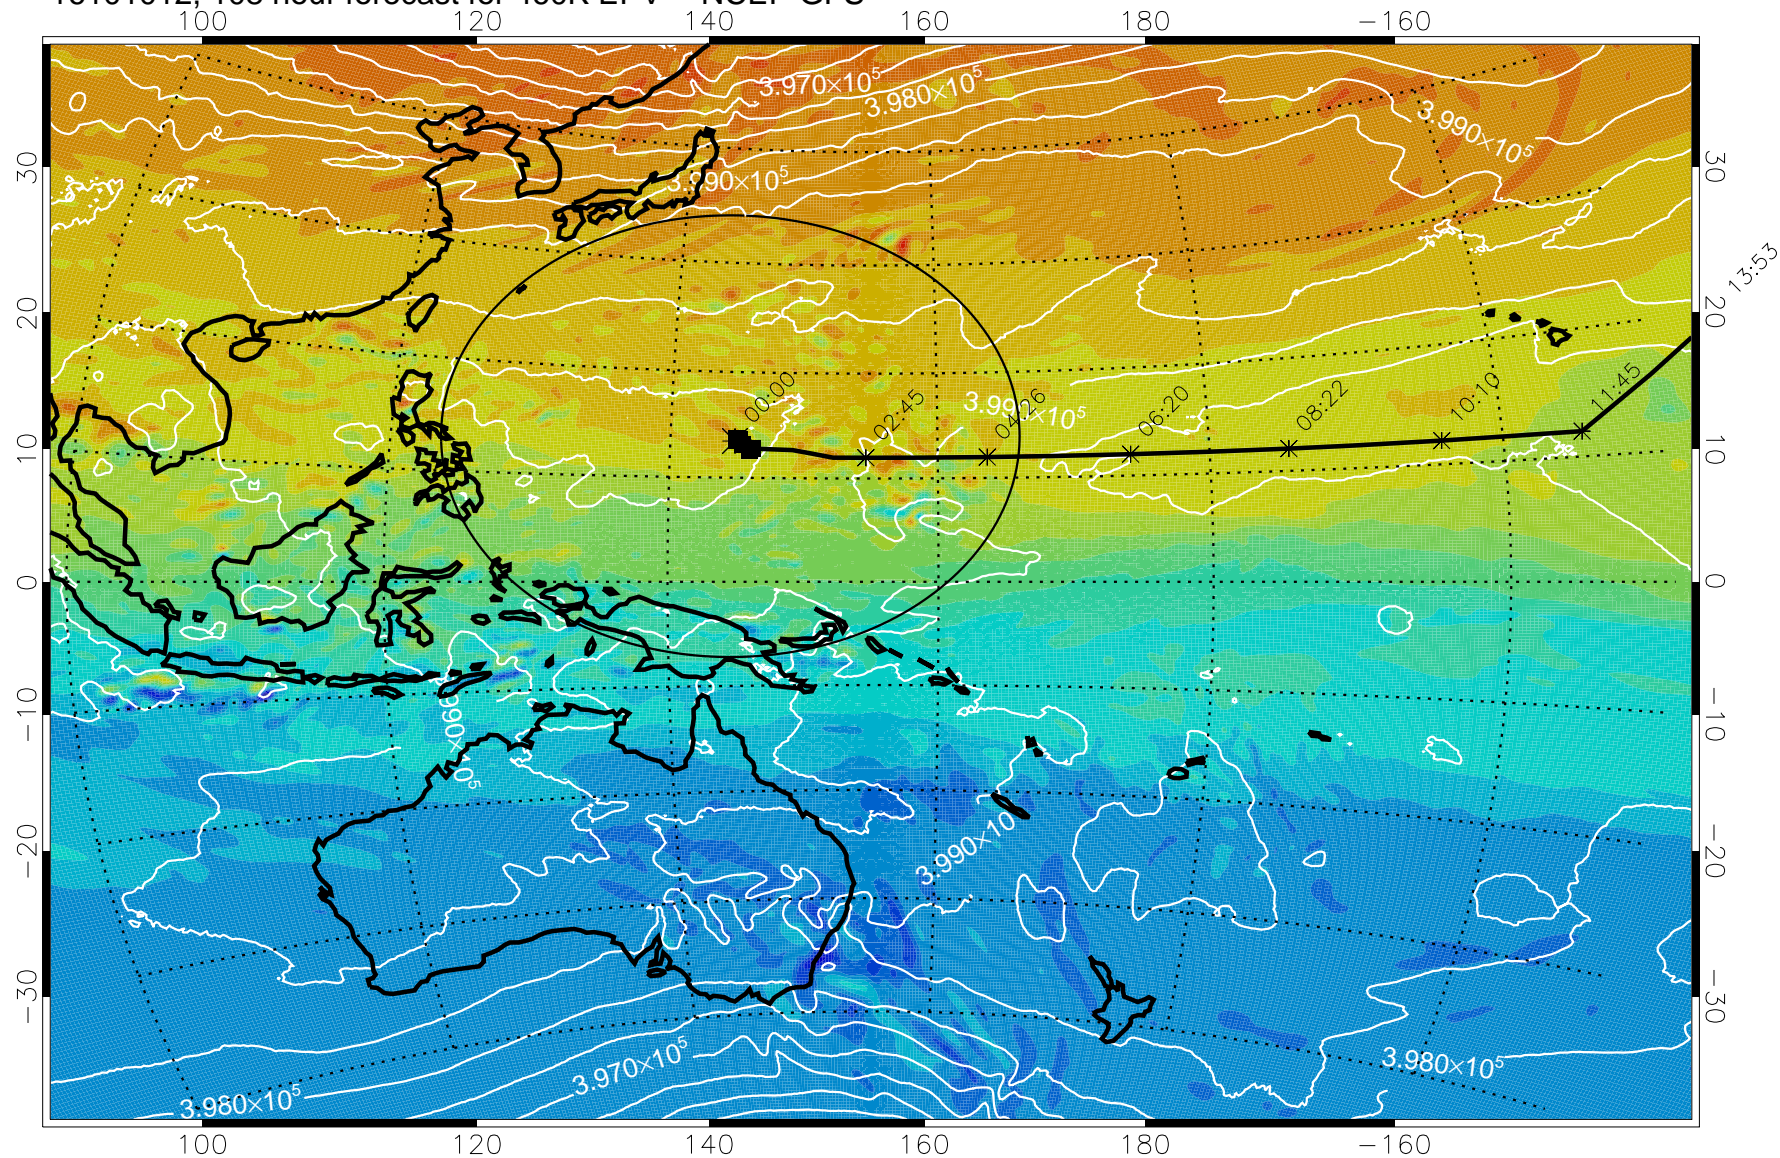

460K Montgomery Streamfunction, white

Range ring of 2304 km

15:52

16100918, 90 hour forecast for 460K EPV -- NCEP GFS

460K Montgomery Streamfunction, white

Range ring of 2304 km

15:52

16101000, 96 hour forecast for 460K EPV -- NCEP GFS

460K Montgomery Streamfunction, white

Range ring of 2304 km

15:52

13:53

16101006, 102 hour forecast for 460K EPV -- NCEP GFS

460K Montgomery Streamfunction, white

Range ring of 2304 km

15:52

16101012, 108 hour forecast for 460K EPV -- NCEP GFS

460K Montgomery Streamfunction, white

Range ring of 2304 km

16101018, 114 hour forecast for 460K EPV -- NCEP GFS

460K Montgomery Streamfunction, white

Range ring of 2304 km

15:52

16101100, 120 hour forecast for 460K EPV -- NCEP GFS

460K Montgomery Streamfunction, white

Range ring of 2304 km

15:52