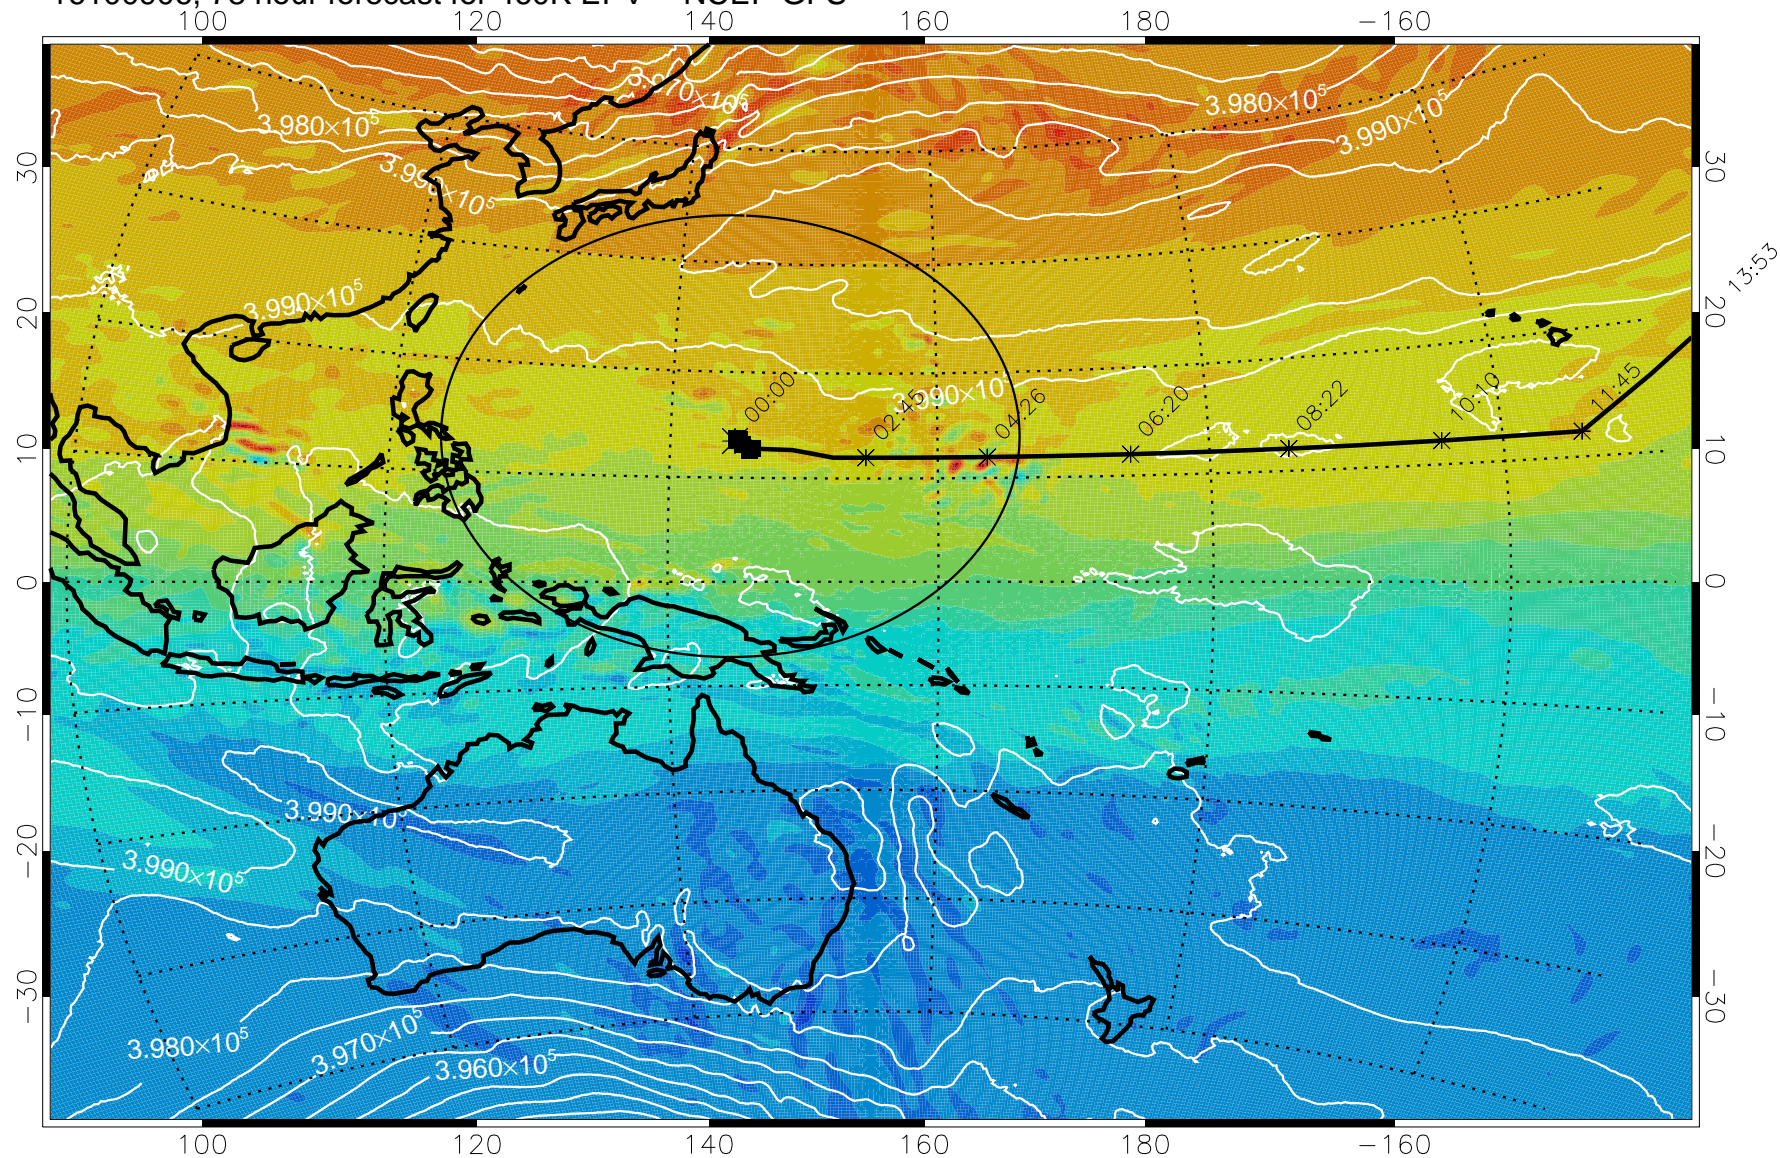

Range ring of 2304 km

15:52

16100806, 54 hour forecast for 460K EPV -- NCEP GFS

460K Montgomery Streamfunction, white

Range ring of 2304 km

15:52

16100812, 60 hour forecast for 460K EPV -- NCEP GFS

460K Montgomery Streamfunction, white

Range ring of 2304 km

15:52

16100818, 66 hour forecast for 460K EPV -- NCEP GFS

15:52

460K Montgomery Streamfunction, white

Range ring of 2304 km

16100900, 72 hour forecast for 460K EPV -- NCEP GFS

460K Montgomery Streamfunction, white

Range ring of 2304 km

15:52

16100906, 78 hour forecast for 460K EPV -- NCEP GFS

460K Montgomery Streamfunction, white

Range ring of 2304 km

15:52

13:53

16100912, 84 hour forecast for 460K EPV -- NCEP GFS

460K Montgomery Streamfunction, white

Range ring of 2304 km

15:52

16100918, 90 hour forecast for 460K EPV -- NCEP GFS

460K Montgomery Streamfunction, white

Range ring of 2304 km

15:52

16101000, 96 hour forecast for 460K EPV -- NCEP GFS