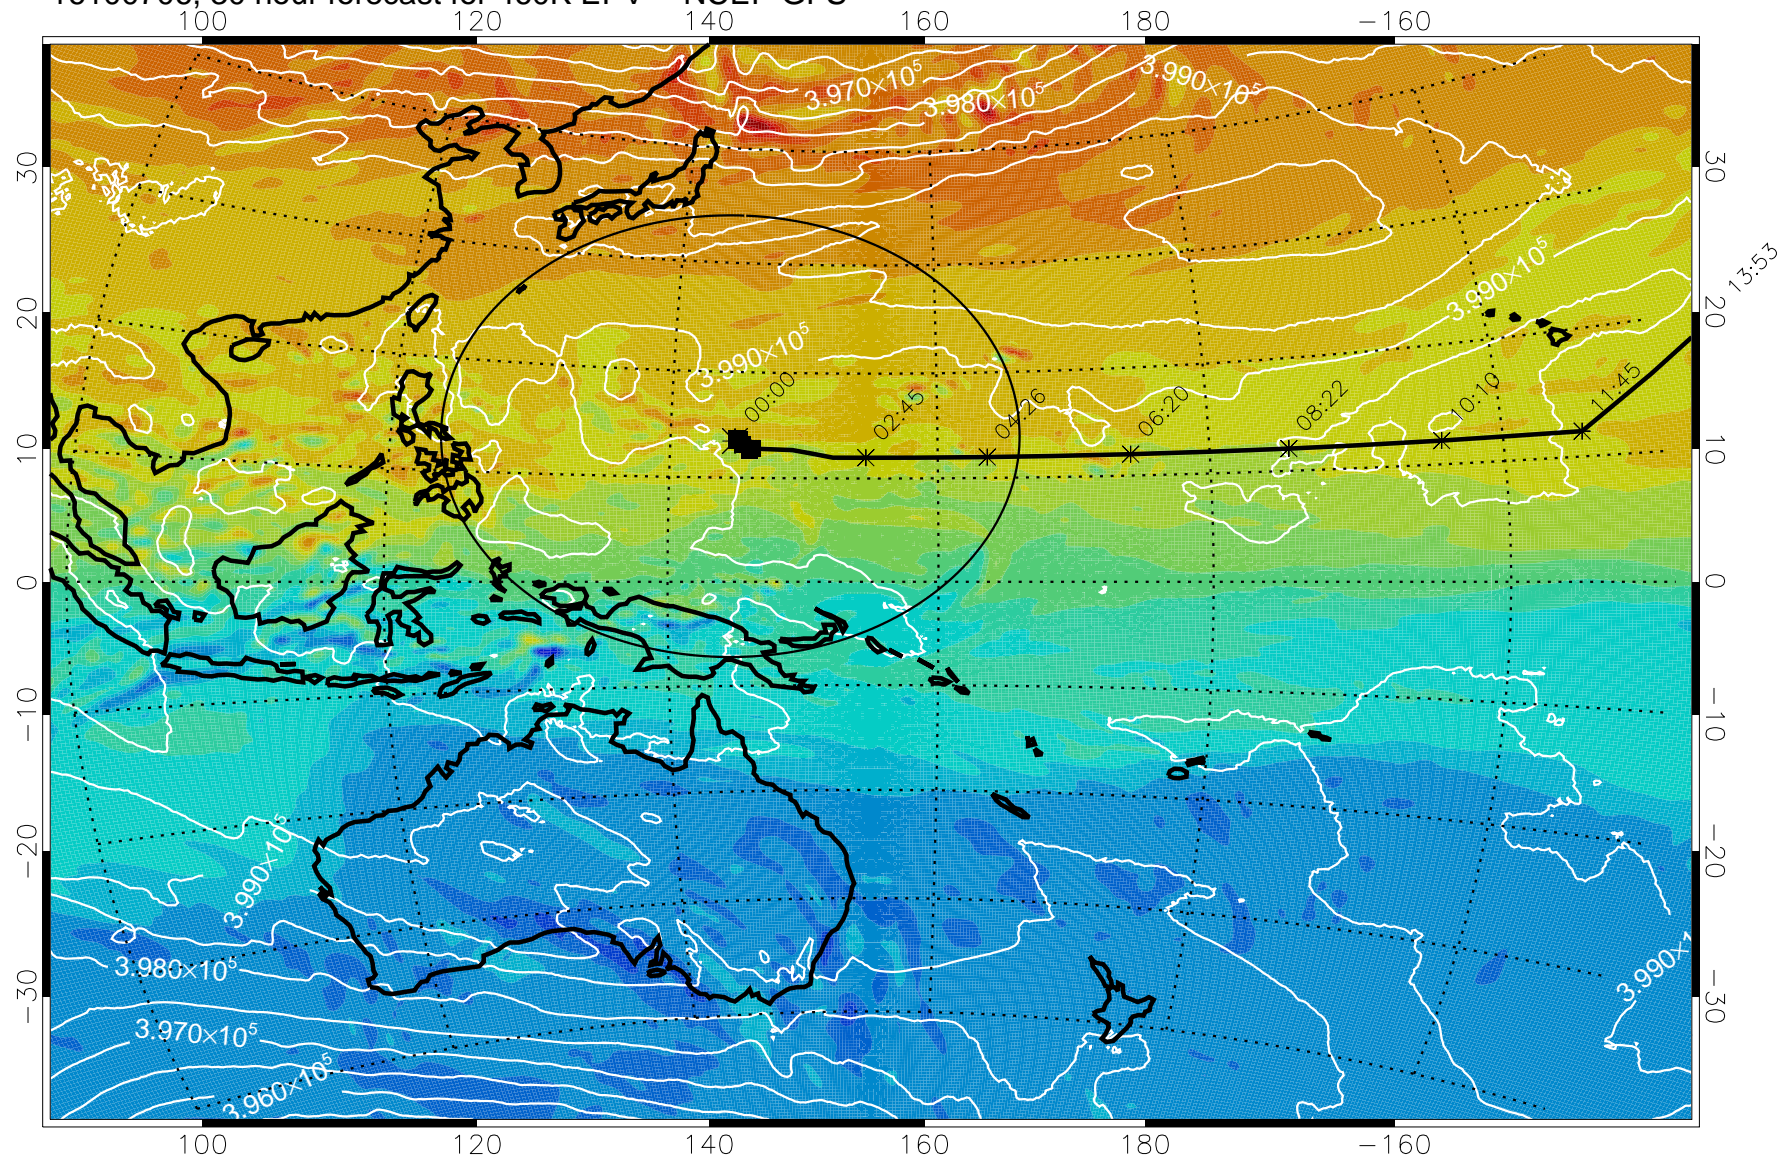

15:52

16100618, 18 hour forecast for 460K EPV -- NCEP GFS

460K Montgomery Streamfunction, white

Range ring of 2304 km

15:52

13:53

16100700, 24 hour forecast for 460K EPV -- NCEP GFS

460K Montgomery Streamfunction, white

Range ring of 2304 km

16100706, 30 hour forecast for 460K EPV -- NCEP GFS

460K Montgomery Streamfunction, white

Range ring of 2304 km

15:52

16100712, 36 hour forecast for 460K EPV -- NCEP GFS

460K Montgomery Streamfunction, white

Range ring of 2304 km

15:52

16100718, 42 hour forecast for 460K EPV -- NCEP GFS

460K Montgomery Streamfunction, white

Range ring of 2304 km

15:52

16100800, 48 hour forecast for 460K EPV -- NCEP GFS

460K Montgomery Streamfunction, white

Range ring of 2304 km

15:52

16100818, 66 hour forecast for 460K EPV -- NCEP GFS

15:52

460K Montgomery Streamfunction, white

Range ring of 2304 km

16100900, 72 hour forecast for 460K EPV -- NCEP GFS

460K Montgomery Streamfunction, white