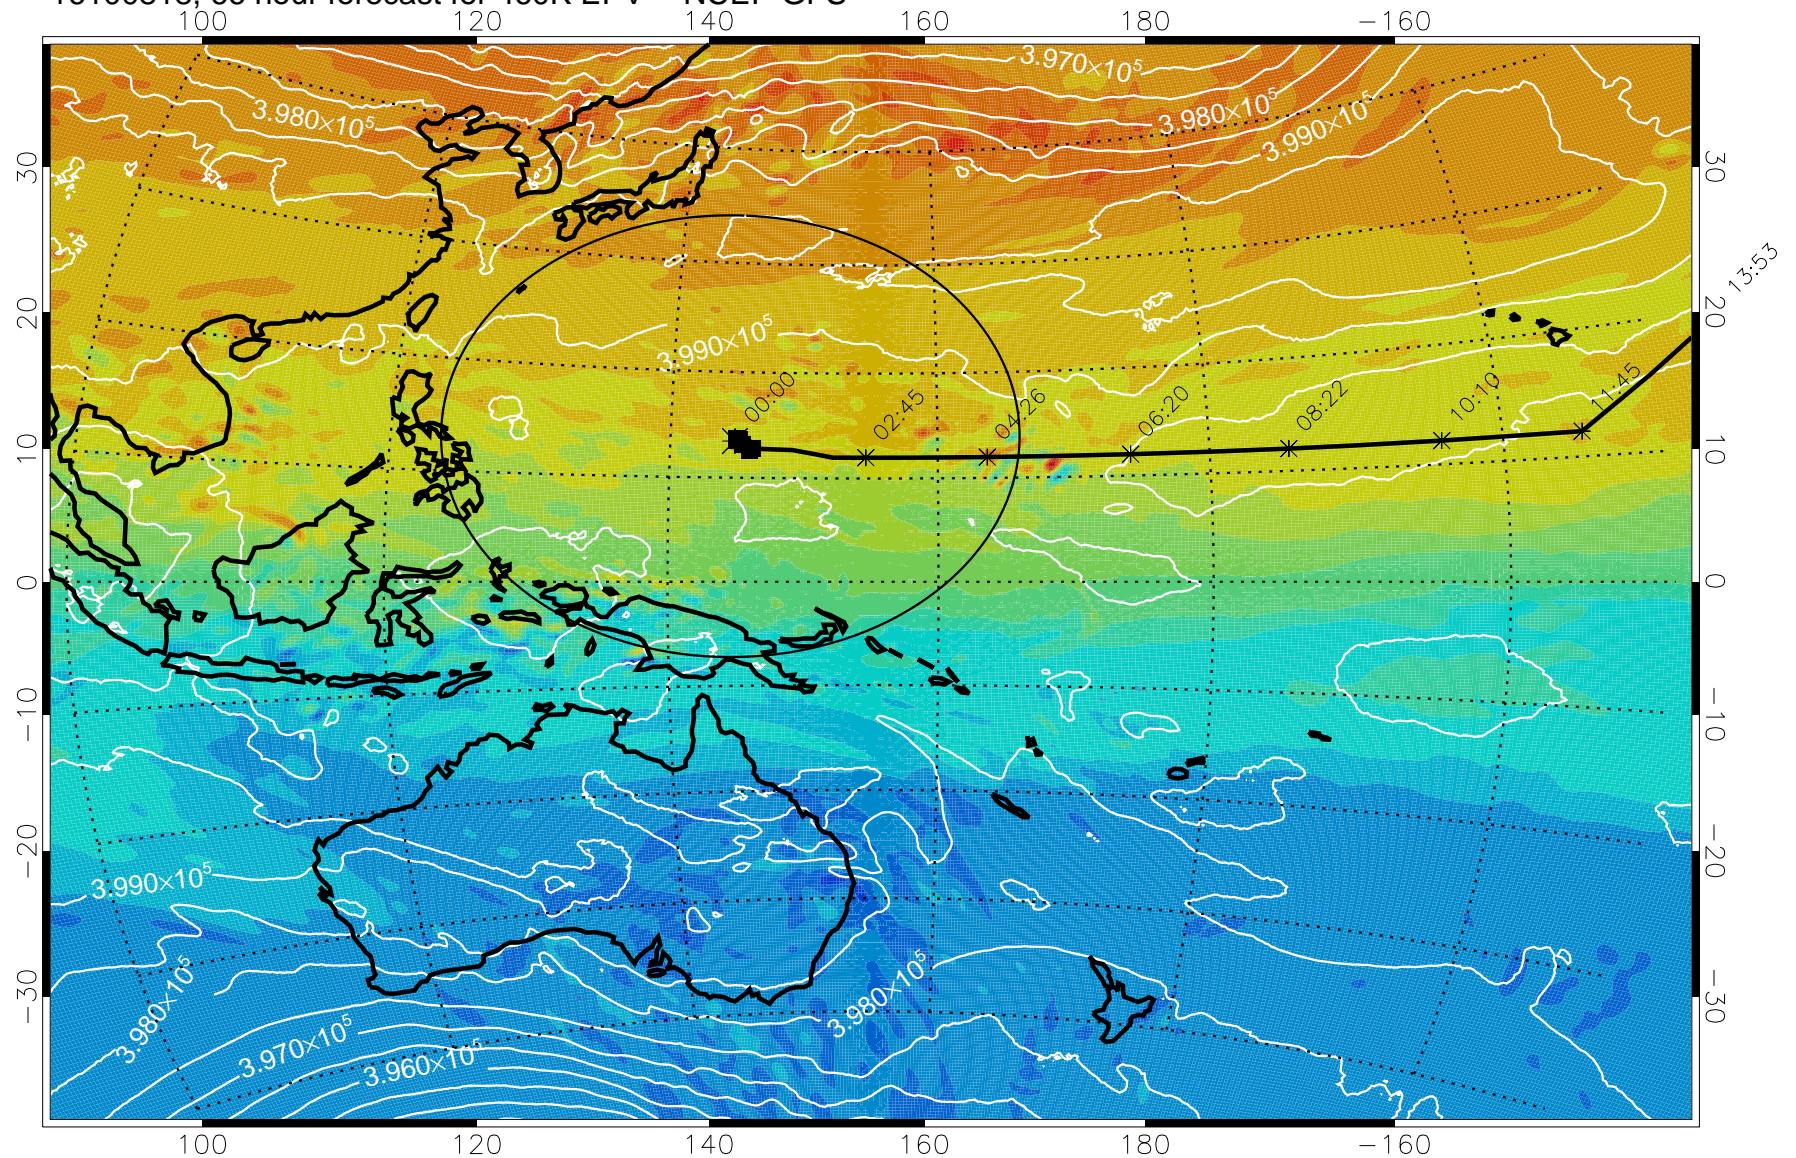

Range ring of 2304 km

15:52

16100718, 42 hour forecast for 460K EPV -- NCEP GFS

460K Montgomery Streamfunction, white

Range ring of 2304 km

15:52

16100800, 48 hour forecast for 460K EPV -- NCEP GFS

460K Montgomery Streamfunction, white

Range ring of 2304 km

15:52

16100806, 54 hour forecast for 460K EPV -- NCEP GFS

460K Montgomery Streamfunction, white

Range ring of 2304 km

15:52

16100812, 60 hour forecast for 460K EPV -- NCEP GFS

460K Montgomery Streamfunction, white

Range ring of 2304 km

15:52

16100818, 66 hour forecast for 460K EPV -- NCEP GFS

15:52

460K Montgomery Streamfunction, white

Range ring of 2304 km

16100900, 72 hour forecast for 460K EPV -- NCEP GFS

460K Montgomery Streamfunction, white

Range ring of 2304 km

15:52

16100906, 78 hour forecast for 460K EPV -- NCEP GFS

460K Montgomery Streamfunction, white

Range ring of 2304 km

15:52

13:53

16100912, 84 hour forecast for 460K EPV -- NCEP GFS