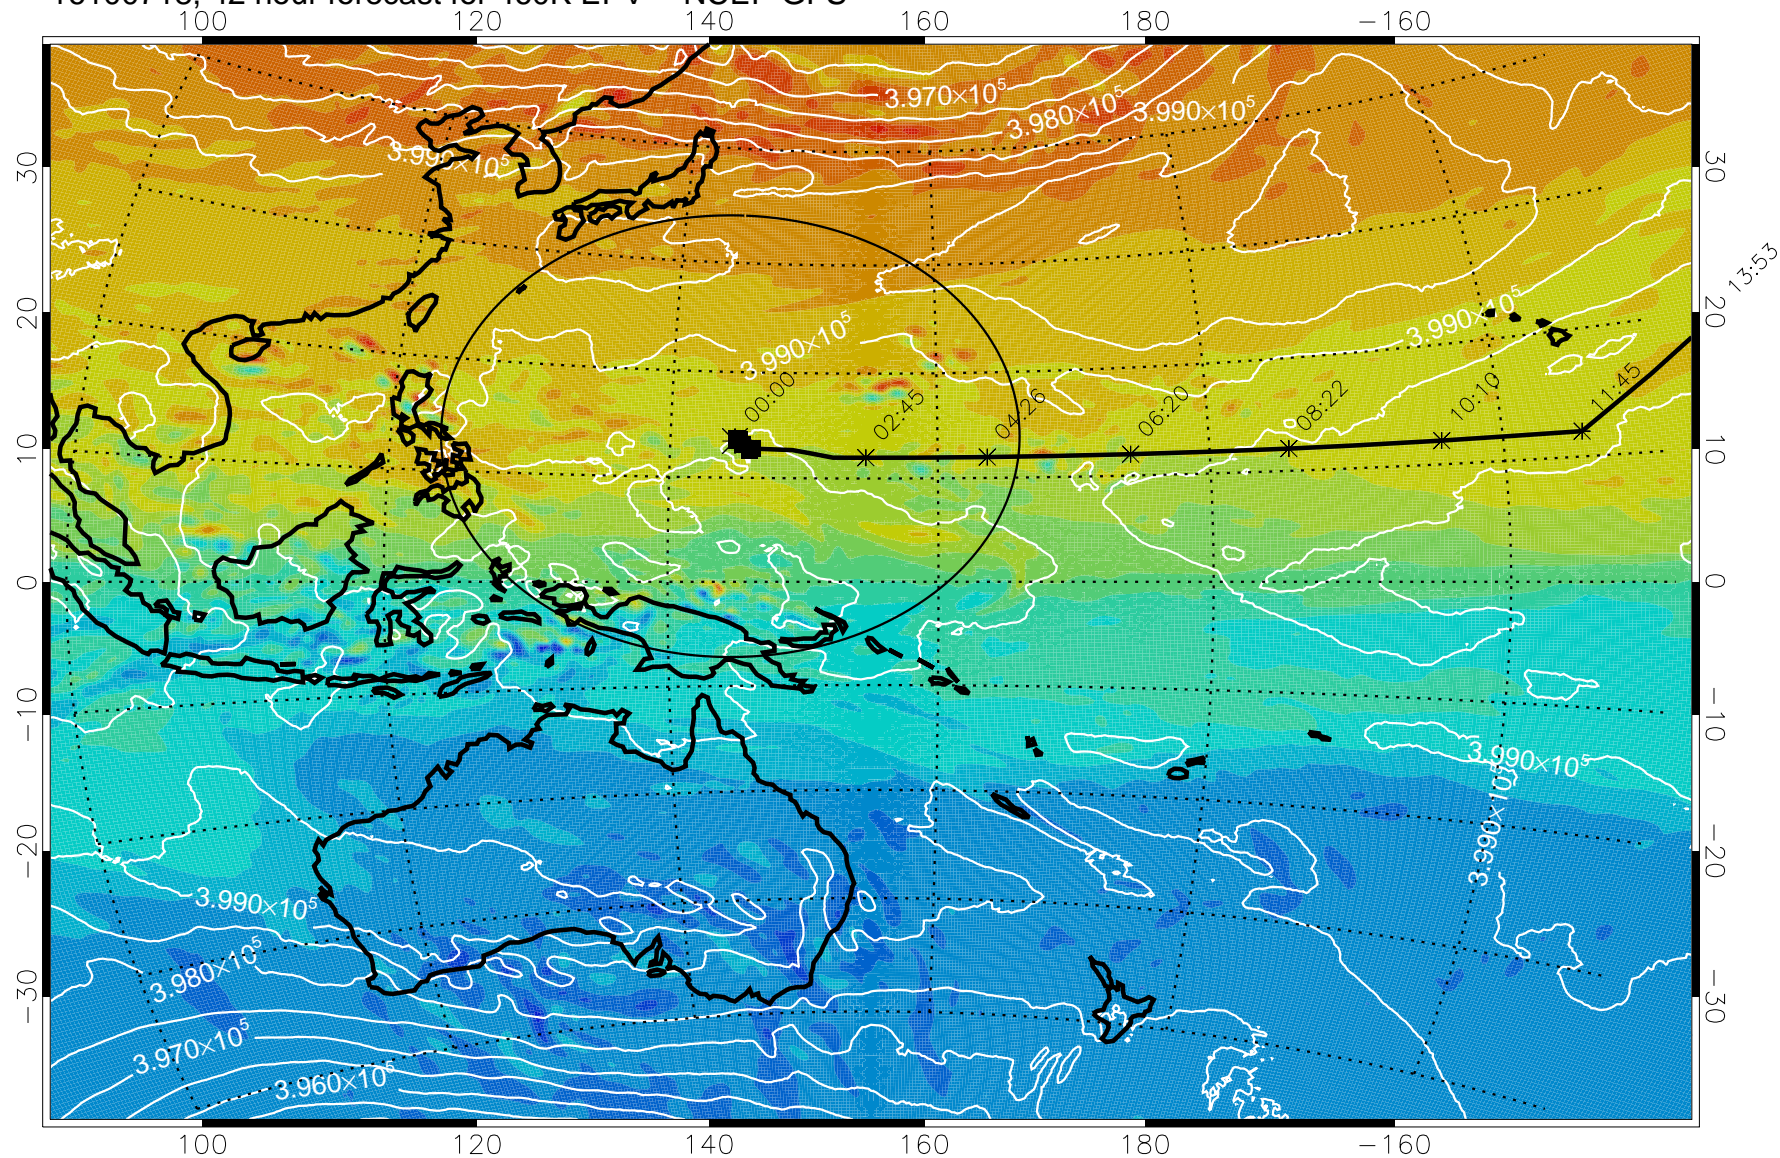

Range ring of 2304 km

16100706, 30 hour forecast for 460K EPV -- NCEP GFS

460K Montgomery Streamfunction, white

Range ring of 2304 km

15:52

16100712, 36 hour forecast for 460K EPV -- NCEP GFS

460K Montgomery Streamfunction, white

Range ring of 2304 km

15:52

16100718, 42 hour forecast for 460K EPV -- NCEP GFS

460K Montgomery Streamfunction, white

Range ring of 2304 km

15:52

16100800, 48 hour forecast for 460K EPV -- NCEP GFS

460K Montgomery Streamfunction, white

Range ring of 2304 km

15:52

16100806, 54 hour forecast for 460K EPV -- NCEP GFS

460K Montgomery Streamfunction, white

Range ring of 2304 km

15:52

16100812, 60 hour forecast for 460K EPV -- NCEP GFS

460K Montgomery Streamfunction, white

Range ring of 2304 km

15:52

16100818, 66 hour forecast for 460K EPV -- NCEP GFS

15:52

460K Montgomery Streamfunction, white

Range ring of 2304 km

16100900, 72 hour forecast for 460K EPV -- NCEP GFS

460K Montgomery Streamfunction, white