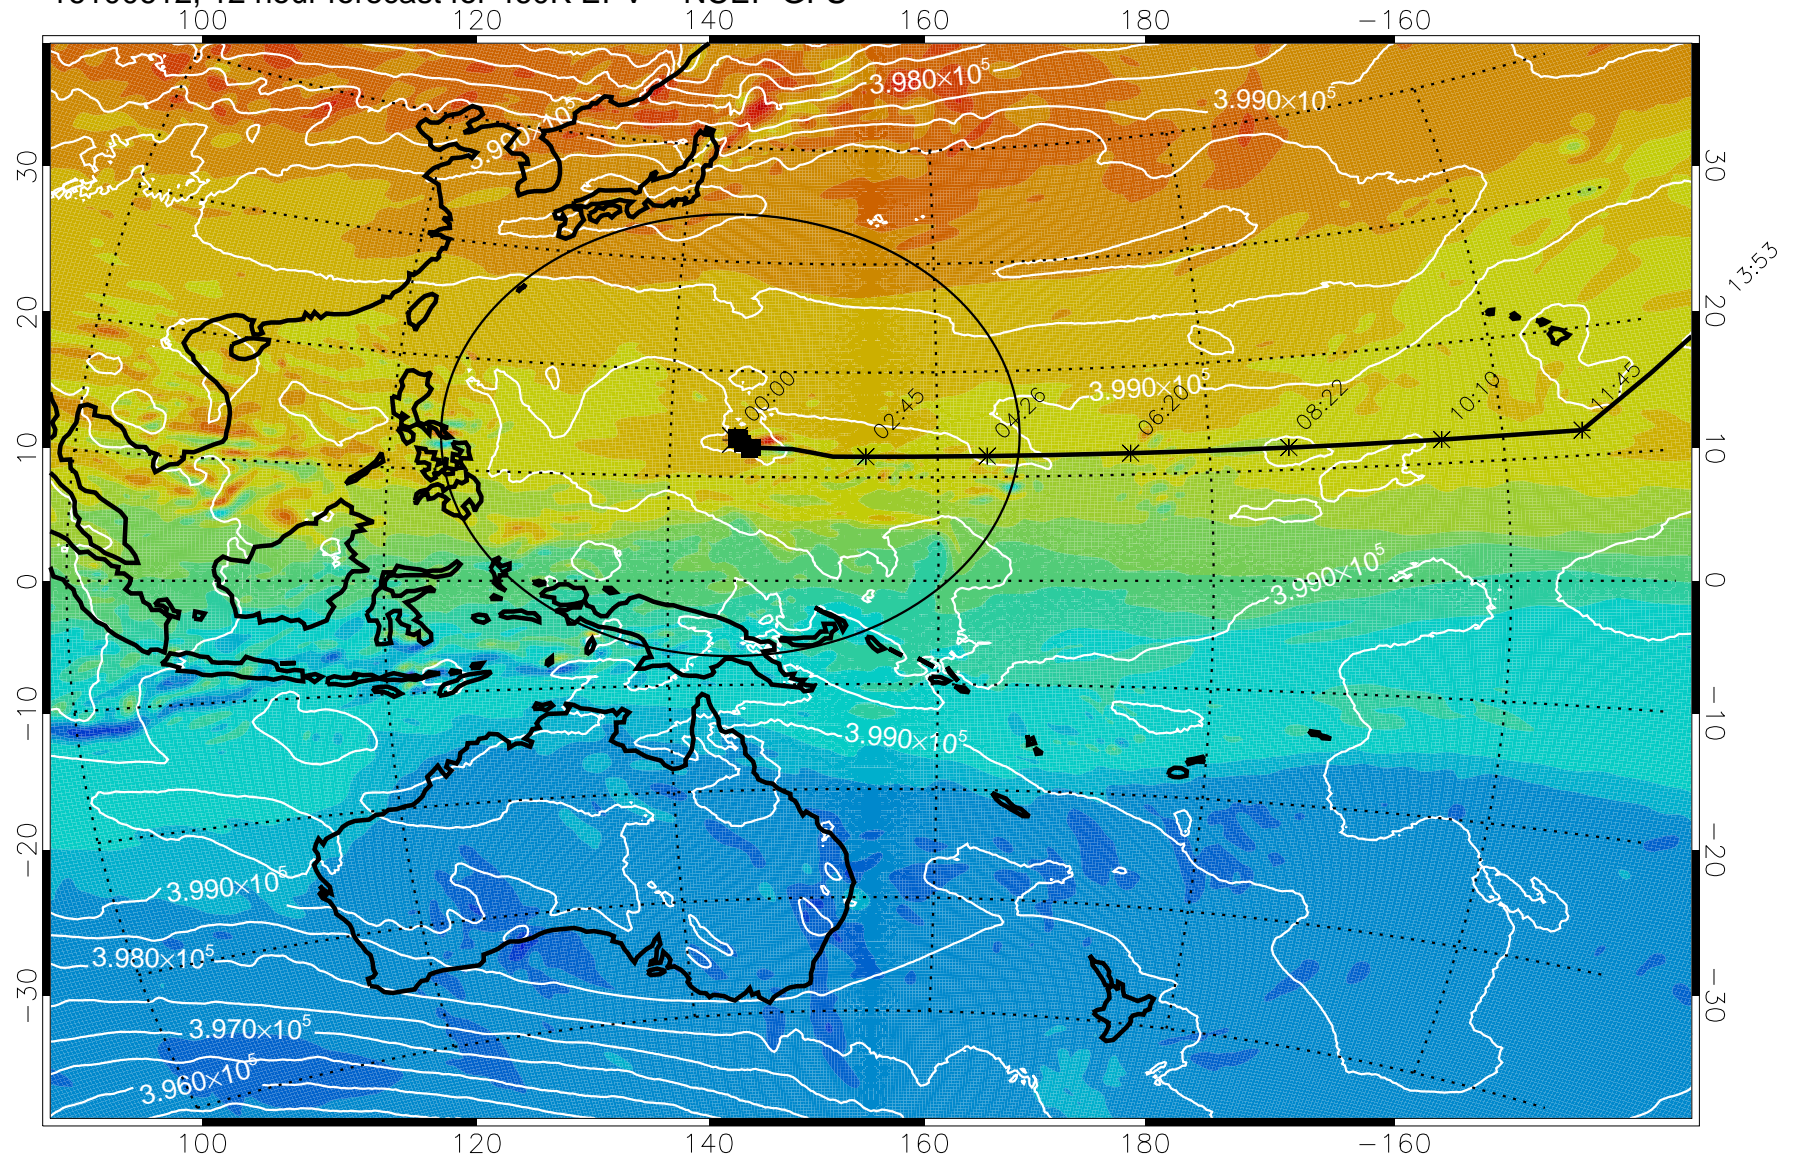

16100606, 6 hour forecast for 460K EPV -- NCEP GFS

460K Montgomery Streamfunction, white

Range ring of 2304 km

16100612, 12 hour forecast for 460K EPV -- NCEP GFS

460K Montgomery Streamfunction, white

Range ring of 2304 km

15:52

16100618, 18 hour forecast for 460K EPV -- NCEP GFS

460K Montgomery Streamfunction, white

Range ring of 2304 km

15:52

13:53

16100700, 24 hour forecast for 460K EPV -- NCEP GFS

460K Montgomery Streamfunction, white

Range ring of 2304 km

16100706, 30 hour forecast for 460K EPV -- NCEP GFS

460K Montgomery Streamfunction, white

Range ring of 2304 km

15:52

16100712, 36 hour forecast for 460K EPV -- NCEP GFS

460K Montgomery Streamfunction, white

Range ring of 2304 km

15:52

16100818, 66 hour forecast for 460K EPV -- NCEP GFS

15:52

460K Montgomery Streamfunction, white

Range ring of 2304 km

16100900, 72 hour forecast for 460K EPV -- NCEP GFS

460K Montgomery Streamfunction, white