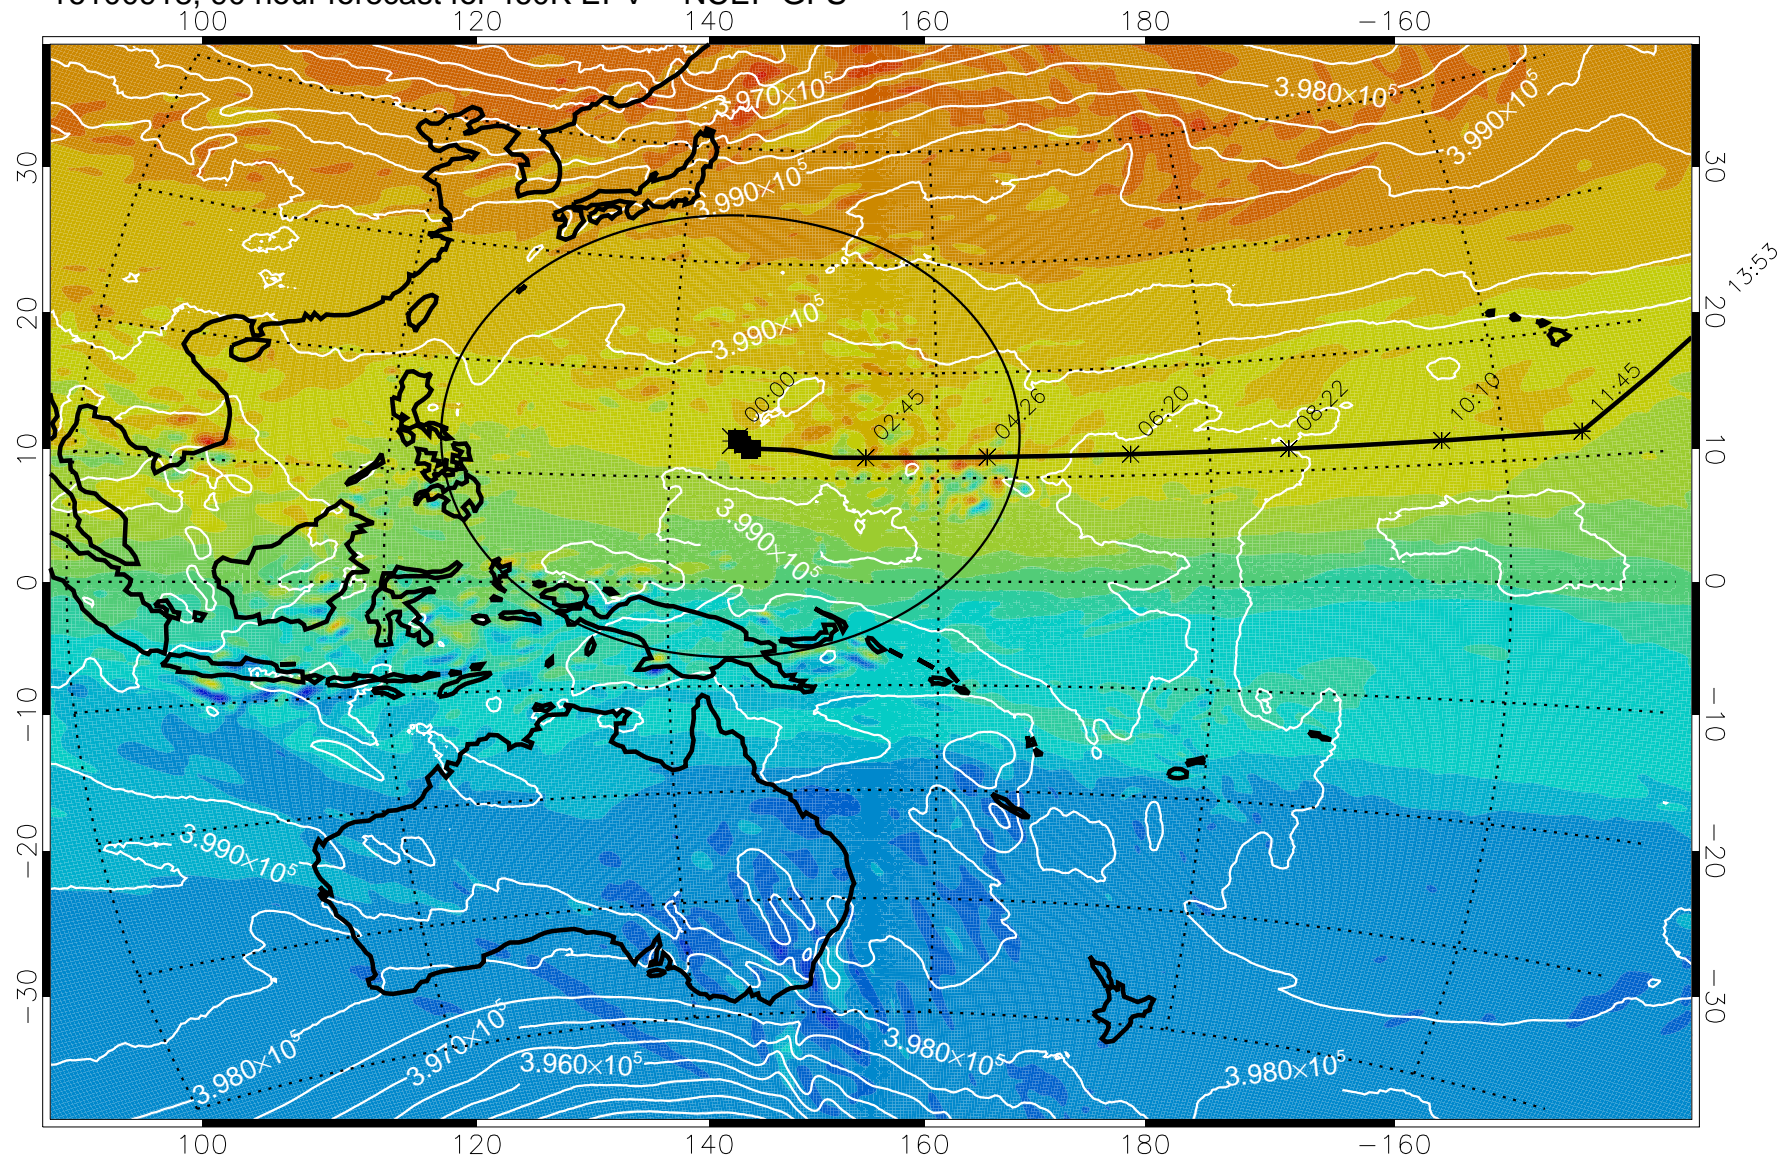

Range ring of 2304 km

15:52

16100818, 66 hour forecast for 460K EPV -- NCEP GFS

15:52

460K Montgomery Streamfunction, white

Range ring of 2304 km

16100900, 72 hour forecast for 460K EPV -- NCEP GFS

460K Montgomery Streamfunction, white

Range ring of 2304 km

15:52

16100906, 78 hour forecast for 460K EPV -- NCEP GFS

460K Montgomery Streamfunction, white

Range ring of 2304 km

15:52

13:53

16100912, 84 hour forecast for 460K EPV -- NCEP GFS

460K Montgomery Streamfunction, white

Range ring of 2304 km

15:52

16100918, 90 hour forecast for 460K EPV -- NCEP GFS

460K Montgomery Streamfunction, white

Range ring of 2304 km

15:52

16101000, 96 hour forecast for 460K EPV -- NCEP GFS

460K Montgomery Streamfunction, white

Range ring of 2304 km

15:52

13:53

16101006, 102 hour forecast for 460K EPV -- NCEP GFS

460K Montgomery Streamfunction, white

Range ring of 2304 km

15:52