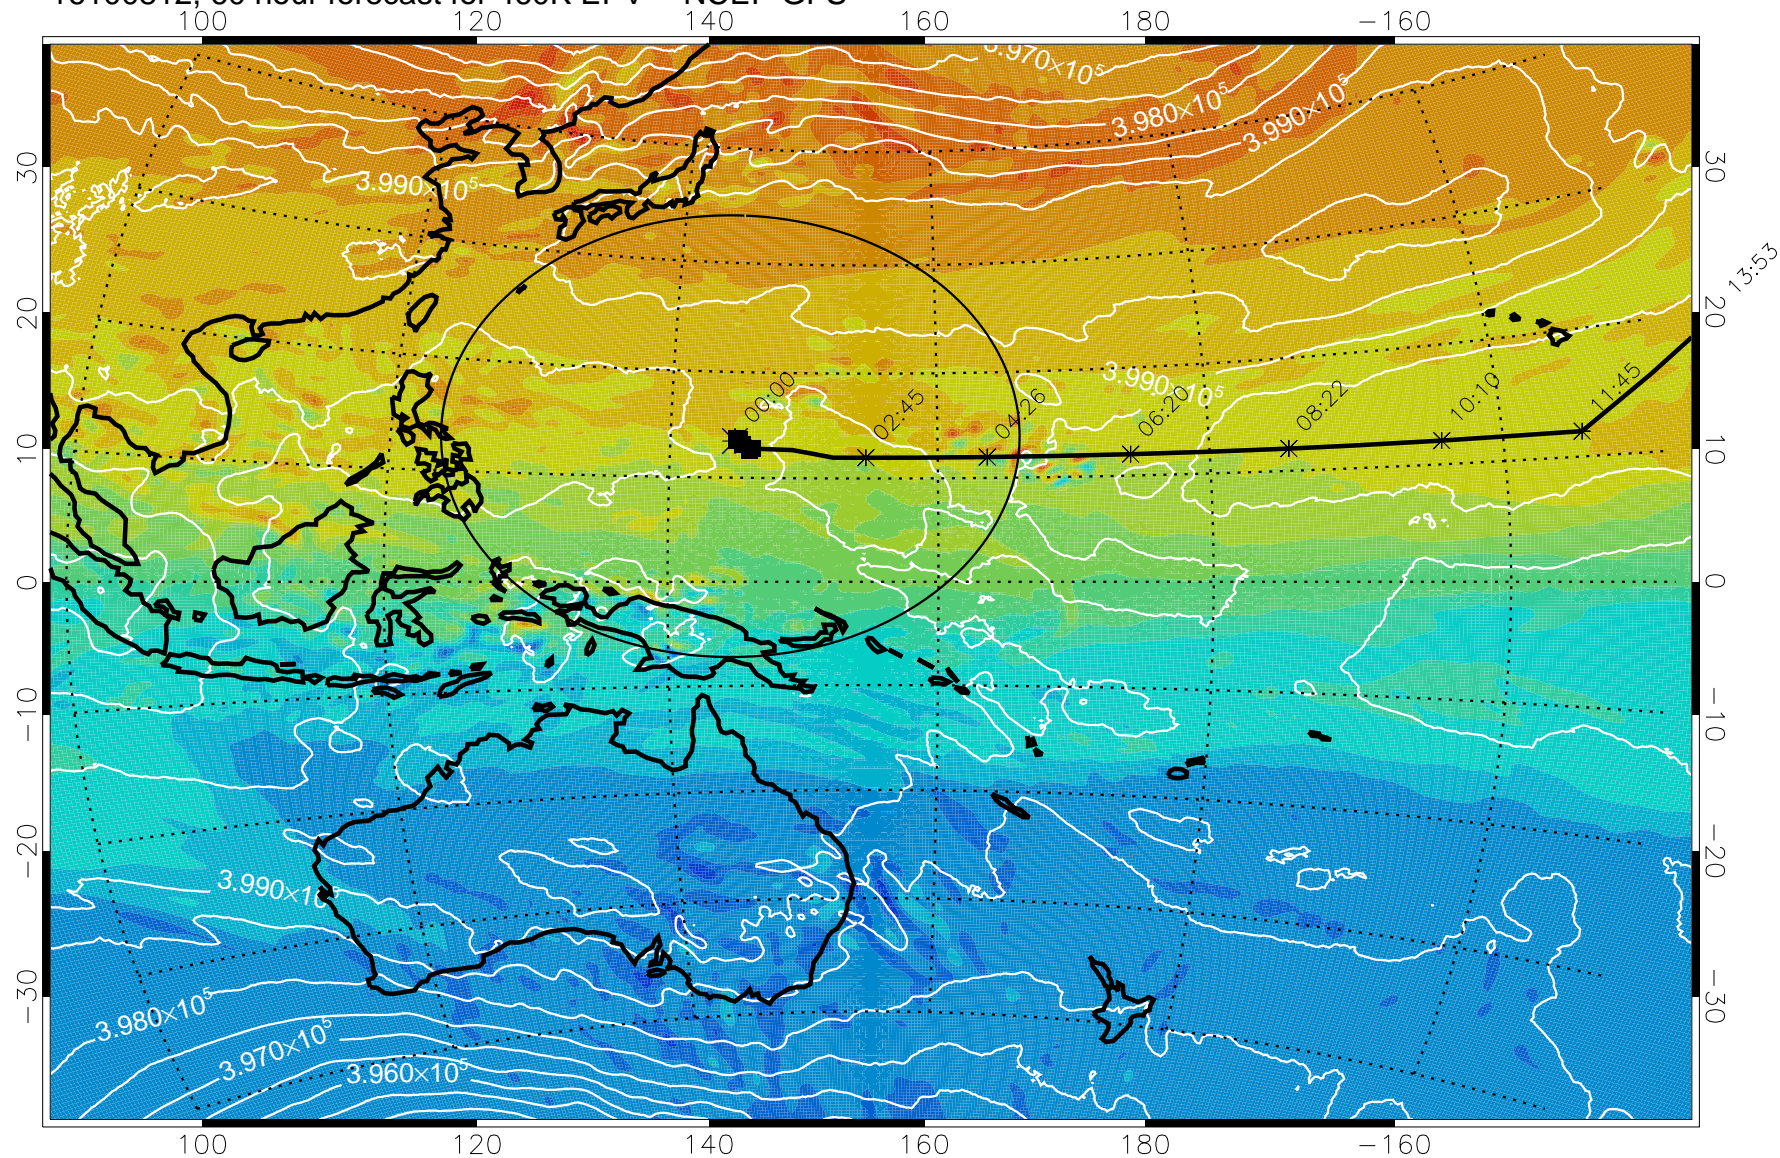

Range ring of 2304 km

15:52

16100718, 42 hour forecast for 460K EPV -- NCEP GFS

460K Montgomery Streamfunction, white

Range ring of 2304 km

15:52

16100800, 48 hour forecast for 460K EPV -- NCEP GFS

460K Montgomery Streamfunction, white

Range ring of 2304 km

15:52

16100806, 54 hour forecast for 460K EPV -- NCEP GFS

460K Montgomery Streamfunction, white

Range ring of 2304 km

15:52

16100812, 60 hour forecast for 460K EPV -- NCEP GFS

460K Montgomery Streamfunction, white

Range ring of 2304 km

15:52

16100818, 66 hour forecast for 460K EPV -- NCEP GFS

15:52

460K Montgomery Streamfunction, white

Range ring of 2304 km

16100900, 72 hour forecast for 460K EPV -- NCEP GFS

460K Montgomery Streamfunction, white

Range ring of 2304 km

15:52

16100906, 78 hour forecast for 460K EPV -- NCEP GFS

460K Montgomery Streamfunction, white

Range ring of 2304 km

15:52

13:53

16100912, 84 hour forecast for 460K EPV -- NCEP GFS