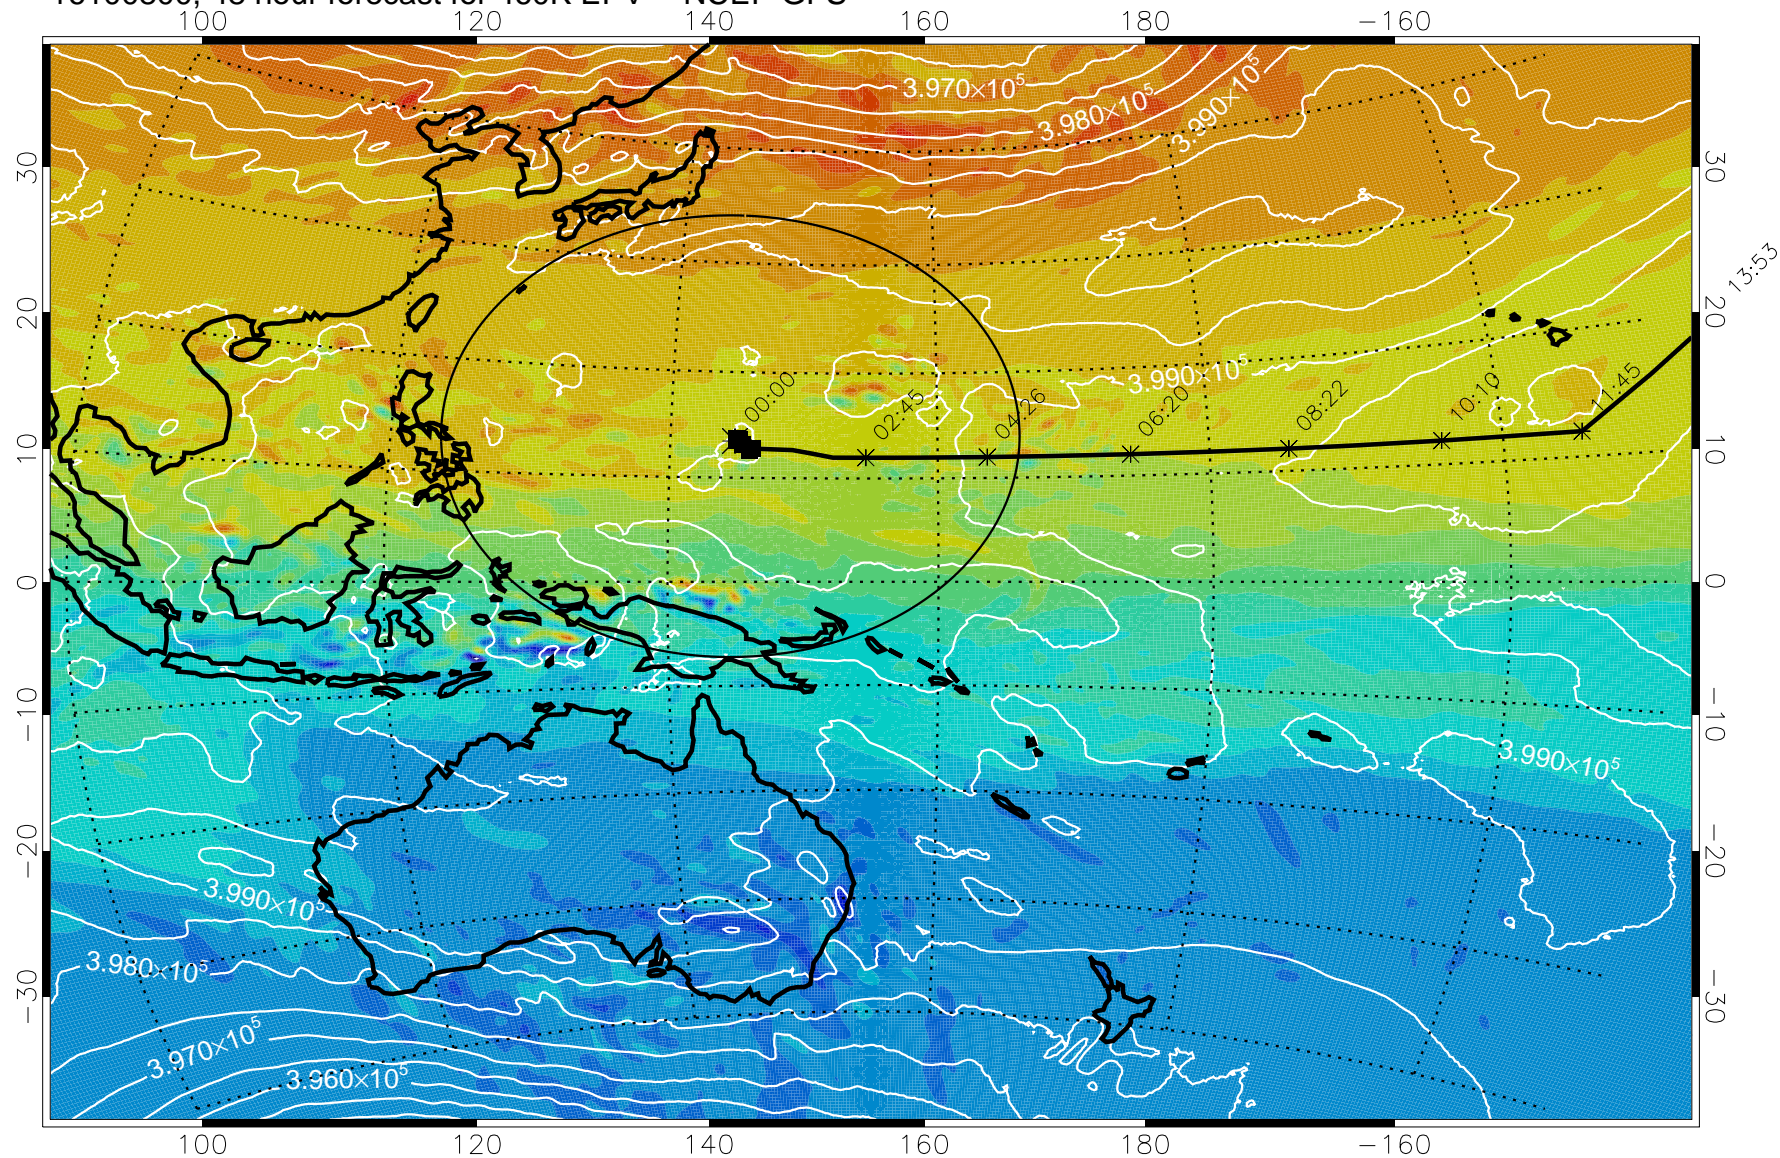

Range ring of 2304 km

15:52

16100718, 42 hour forecast for 460K EPV -- NCEP GFS

460K Montgomery Streamfunction, white

Range ring of 2304 km

15:52

16100800, 48 hour forecast for 460K EPV -- NCEP GFS

460K Montgomery Streamfunction, white

Range ring of 2304 km

15:52

16100806, 54 hour forecast for 460K EPV -- NCEP GFS

460K Montgomery Streamfunction, white

Range ring of 2304 km

15:52

16100812, 60 hour forecast for 460K EPV -- NCEP GFS

460K Montgomery Streamfunction, white

Range ring of 2304 km

15:52

16100818, 66 hour forecast for 460K EPV -- NCEP GFS

15:52

460K Montgomery Streamfunction, white

Range ring of 2304 km

16100900, 72 hour forecast for 460K EPV -- NCEP GFS

460K Montgomery Streamfunction, white

Range ring of 2304 km

15:52

16100906, 78 hour forecast for 460K EPV -- NCEP GFS

460K Montgomery Streamfunction, white

Range ring of 2304 km

15:52

13:53

16100912, 84 hour forecast for 460K EPV -- NCEP GFS