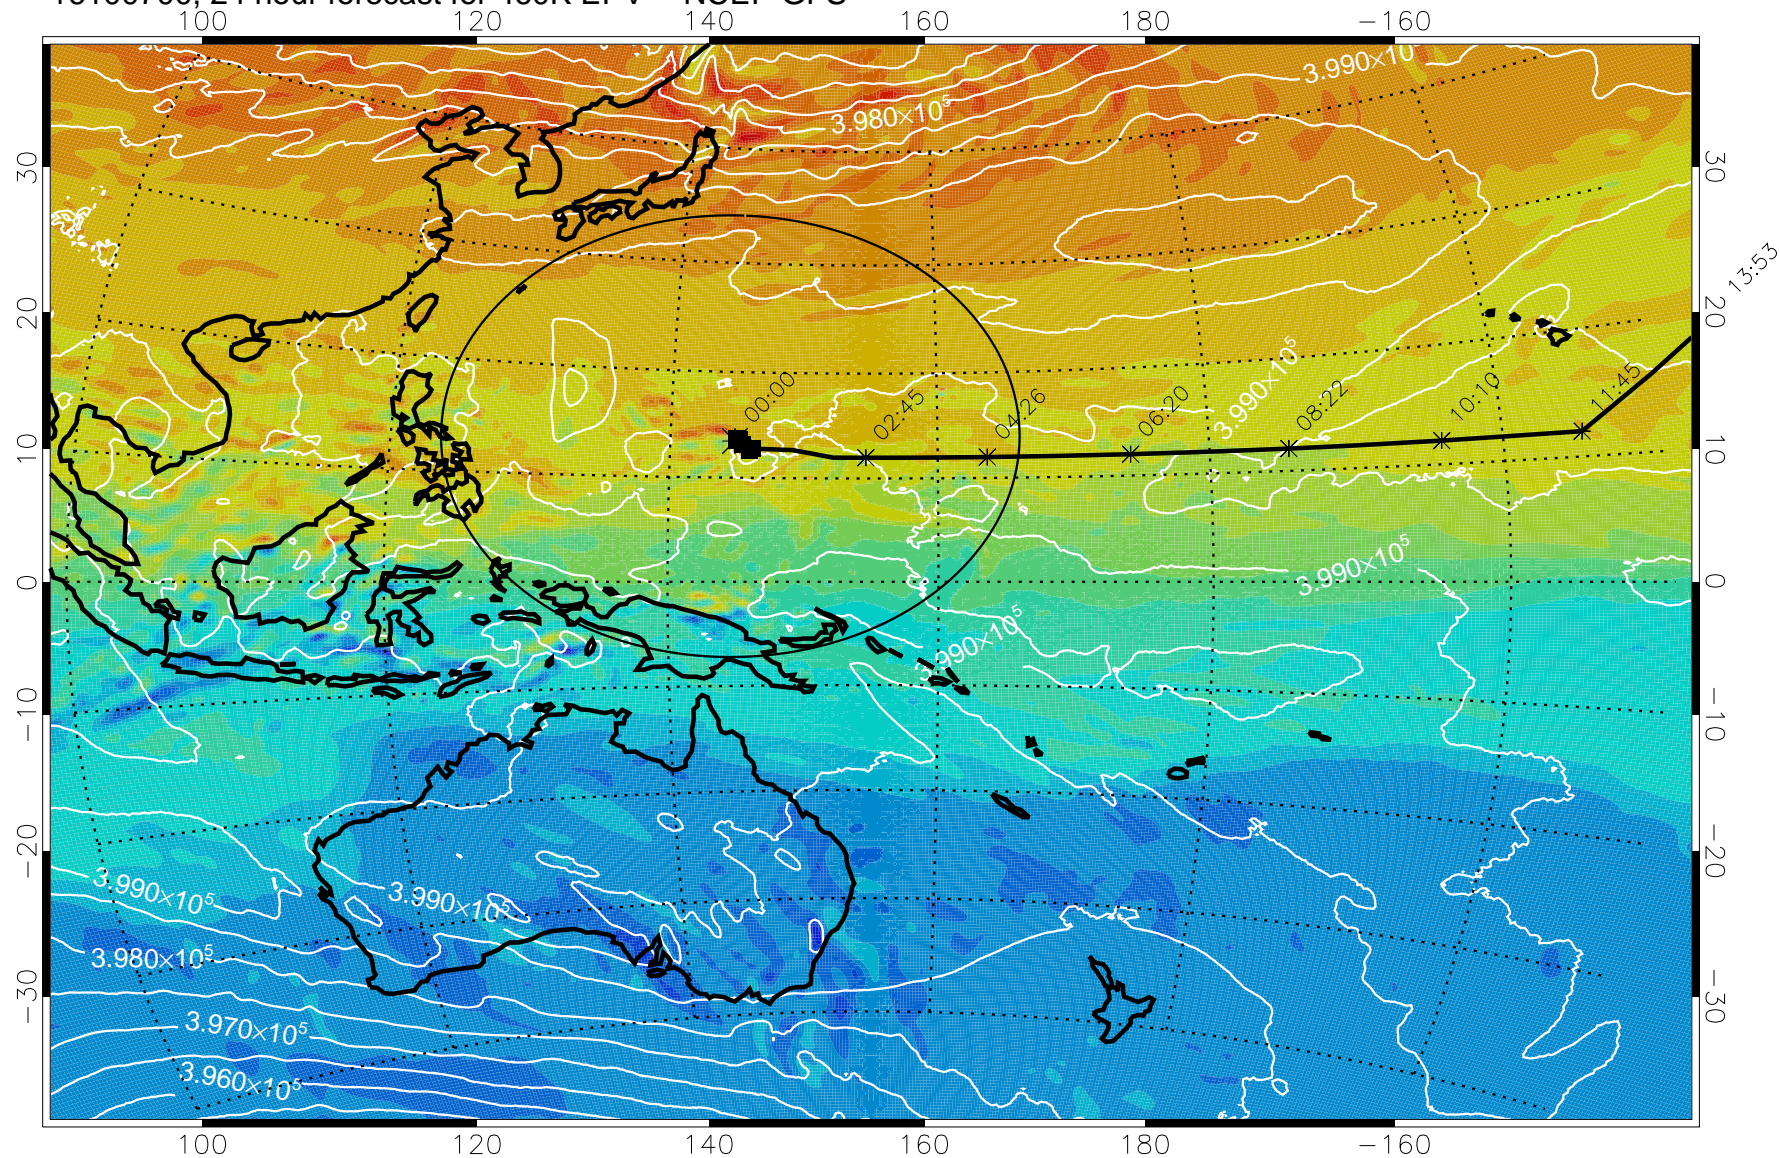

15:52

16100618, 18 hour forecast for 460K EPV -- NCEP GFS

460K Montgomery Streamfunction, white

Range ring of 2304 km

15:52

13:53

16100700, 24 hour forecast for 460K EPV -- NCEP GFS

460K Montgomery Streamfunction, white

Range ring of 2304 km

16100706, 30 hour forecast for 460K EPV -- NCEP GFS

460K Montgomery Streamfunction, white

Range ring of 2304 km

15:52

16100712, 36 hour forecast for 460K EPV -- NCEP GFS

460K Montgomery Streamfunction, white

Range ring of 2304 km

15:52

16100718, 42 hour forecast for 460K EPV -- NCEP GFS

460K Montgomery Streamfunction, white

Range ring of 2304 km

15:52

16100800, 48 hour forecast for 460K EPV -- NCEP GFS

460K Montgomery Streamfunction, white

Range ring of 2304 km

15:52

16100818, 66 hour forecast for 460K EPV -- NCEP GFS

15:52

460K Montgomery Streamfunction, white

Range ring of 2304 km

16100900, 72 hour forecast for 460K EPV -- NCEP GFS

460K Montgomery Streamfunction, white