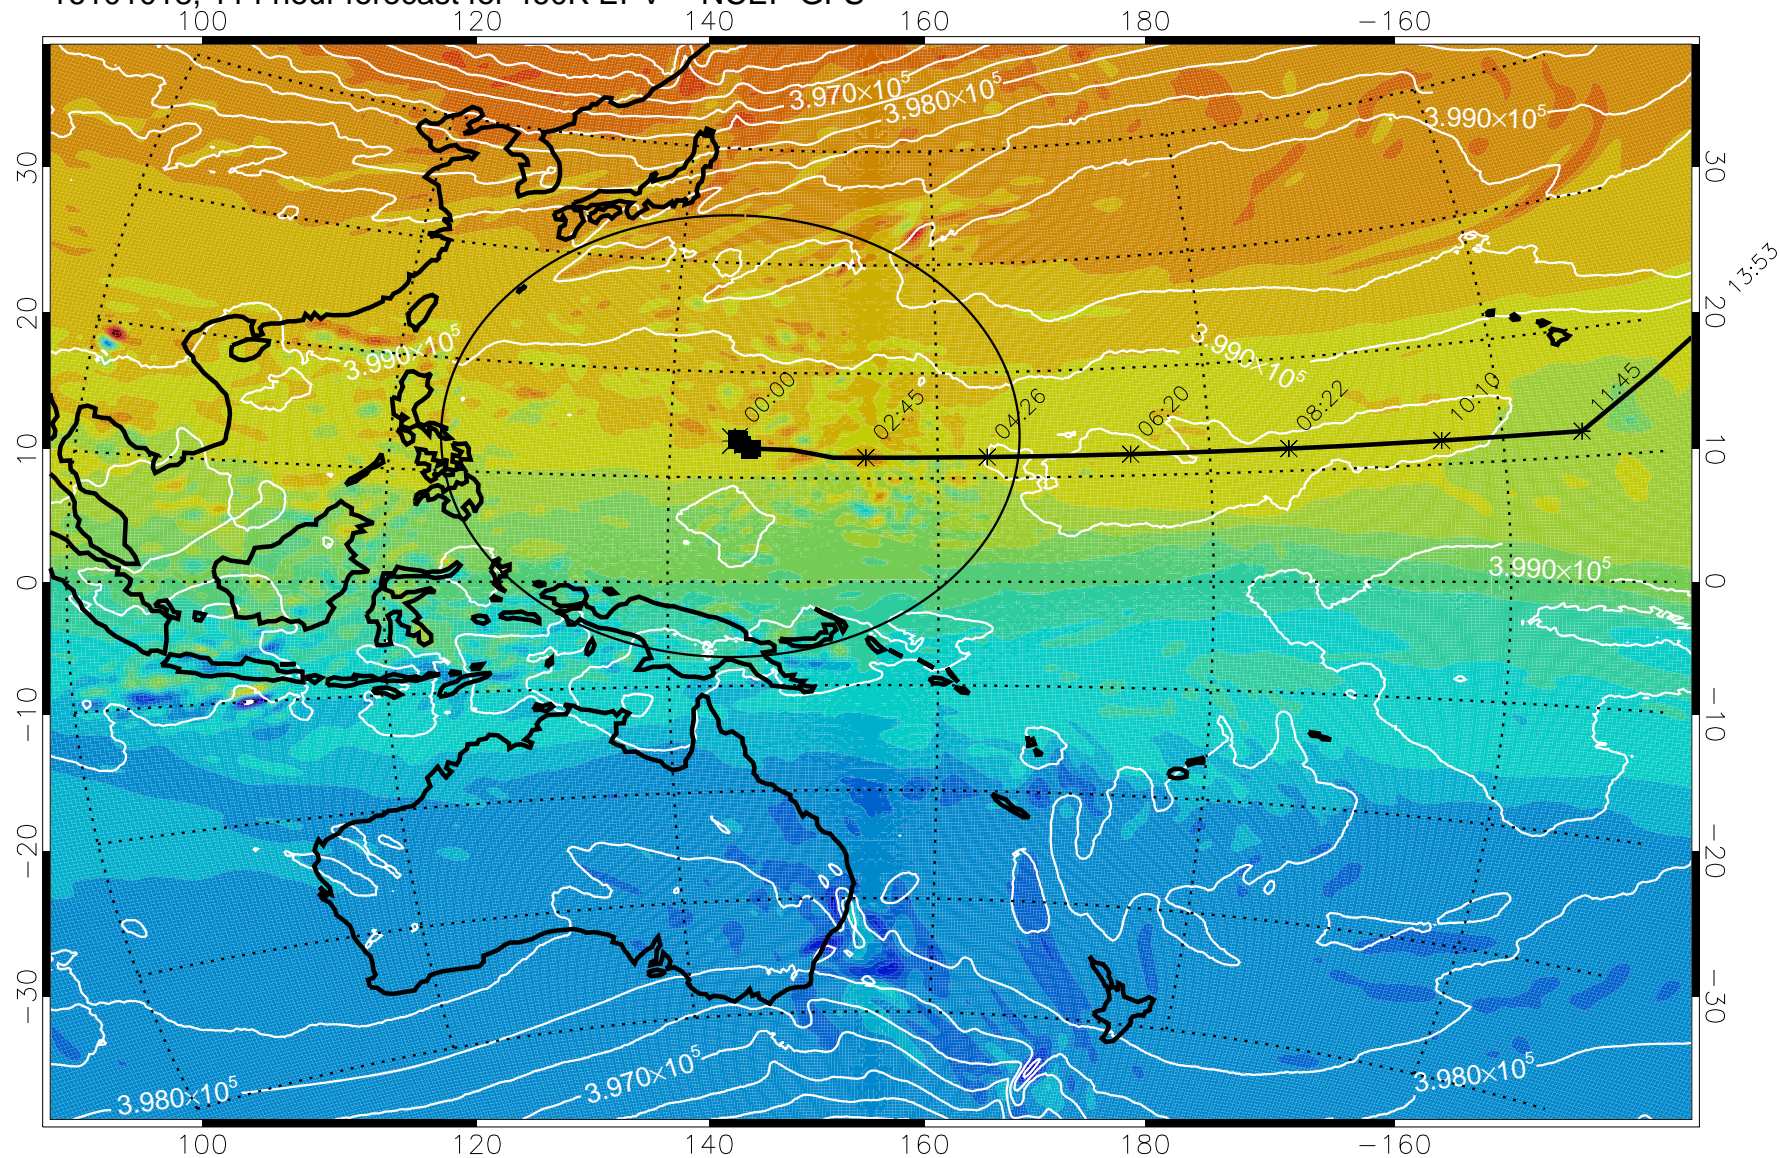

460K Montgomery Streamfunction, white

Range ring of 2304 km

15:52

13:53

16101006, 102 hour forecast for 460K EPV -- NCEP GFS

460K Montgomery Streamfunction, white

Range ring of 2304 km

15:52

16101012, 108 hour forecast for 460K EPV -- NCEP GFS

460K Montgomery Streamfunction, white

Range ring of 2304 km

16101018, 114 hour forecast for 460K EPV -- NCEP GFS

460K Montgomery Streamfunction, white

Range ring of 2304 km

15:52

16101100, 120 hour forecast for 460K EPV -- NCEP GFS

460K Montgomery Streamfunction, white

Range ring of 2304 km

15:52