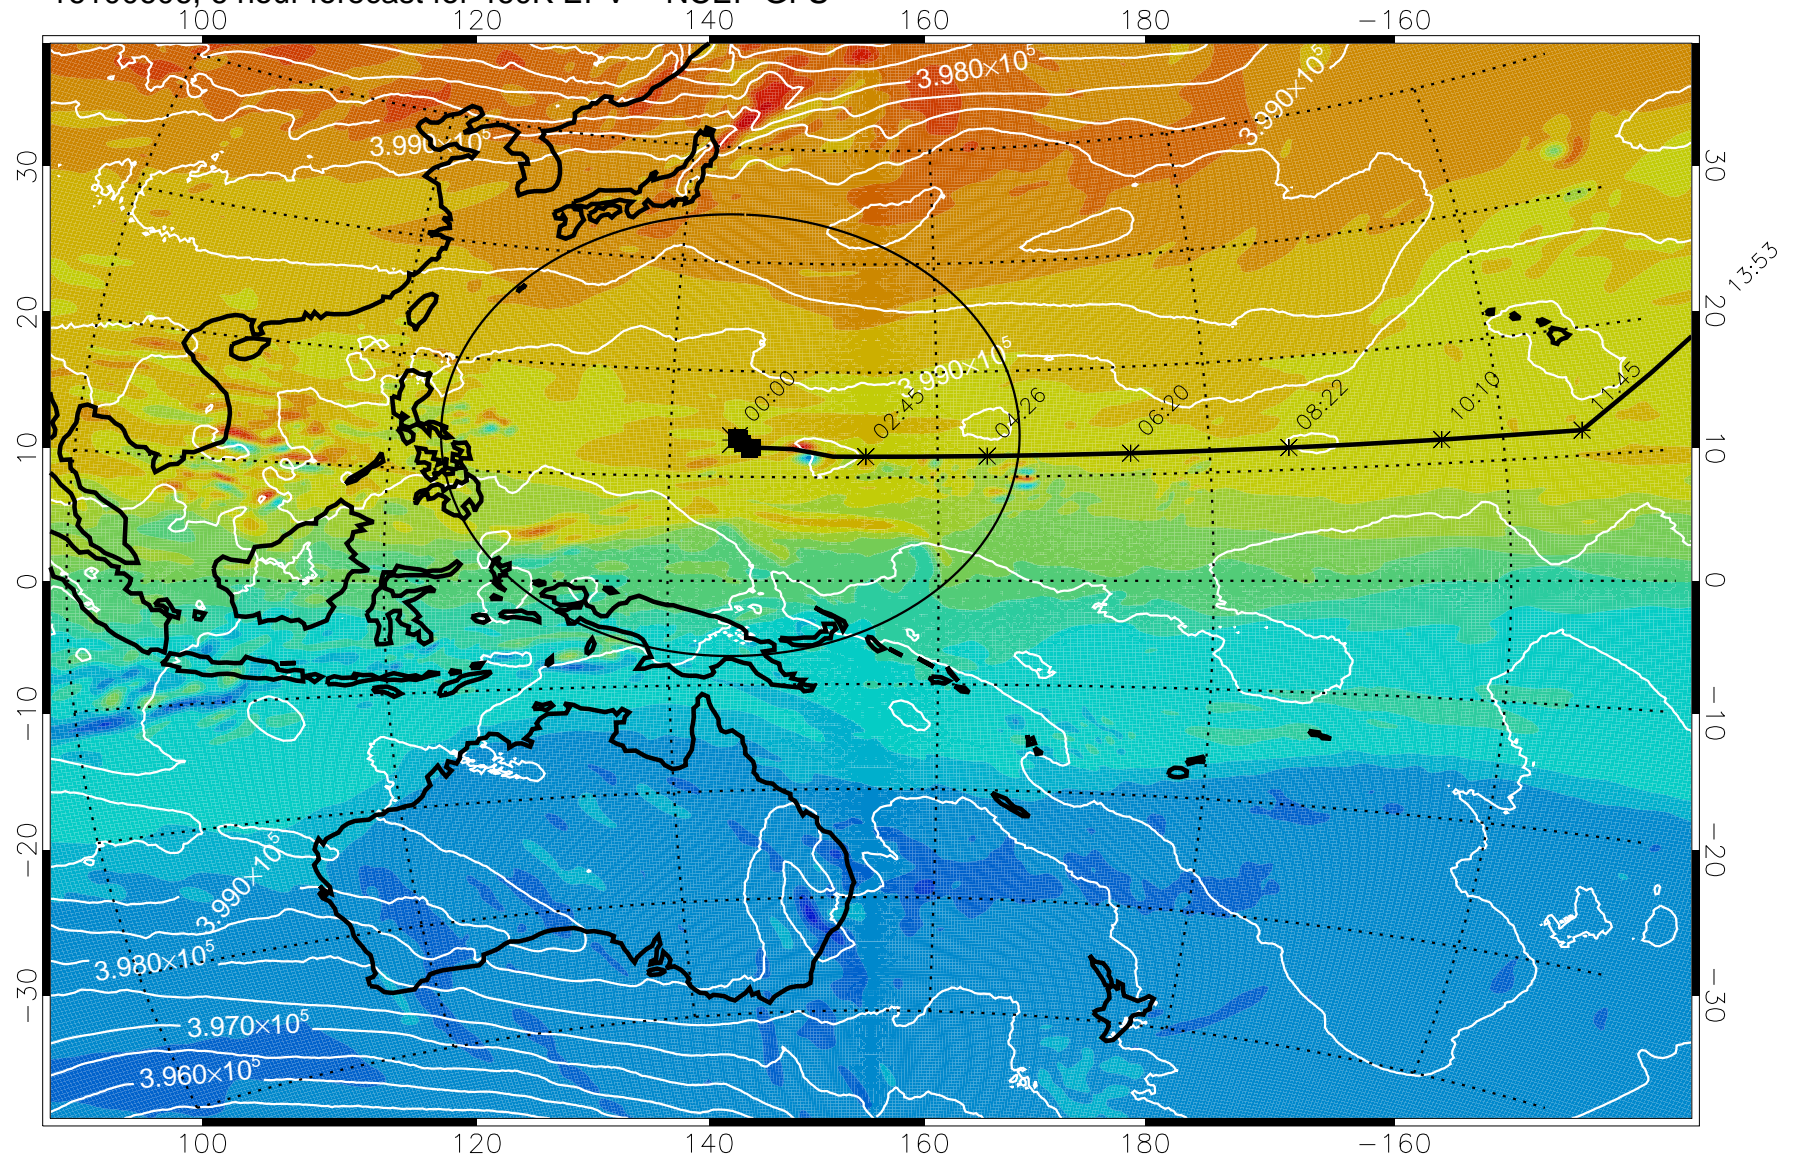

16100606, 6 hour forecast for 460K EPV -- NCEP GFS

460K Montgomery Streamfunction, white

Range ring of 2304 km

16100612, 12 hour forecast for 460K EPV -- NCEP GFS

460K Montgomery Streamfunction, white

Range ring of 2304 km

15:52

16100618, 18 hour forecast for 460K EPV -- NCEP GFS

460K Montgomery Streamfunction, white

Range ring of 2304 km

15:52

13:53

16100700, 24 hour forecast for 460K EPV -- NCEP GFS

460K Montgomery Streamfunction, white

Range ring of 2304 km

16100706, 30 hour forecast for 460K EPV -- NCEP GFS

460K Montgomery Streamfunction, white

Range ring of 2304 km

15:52

16100712, 36 hour forecast for 460K EPV -- NCEP GFS

460K Montgomery Streamfunction, white

Range ring of 2304 km

15:52

16100818, 66 hour forecast for 460K EPV -- NCEP GFS

15:52

460K Montgomery Streamfunction, white

Range ring of 2304 km

16100900, 72 hour forecast for 460K EPV -- NCEP GFS

460K Montgomery Streamfunction, white