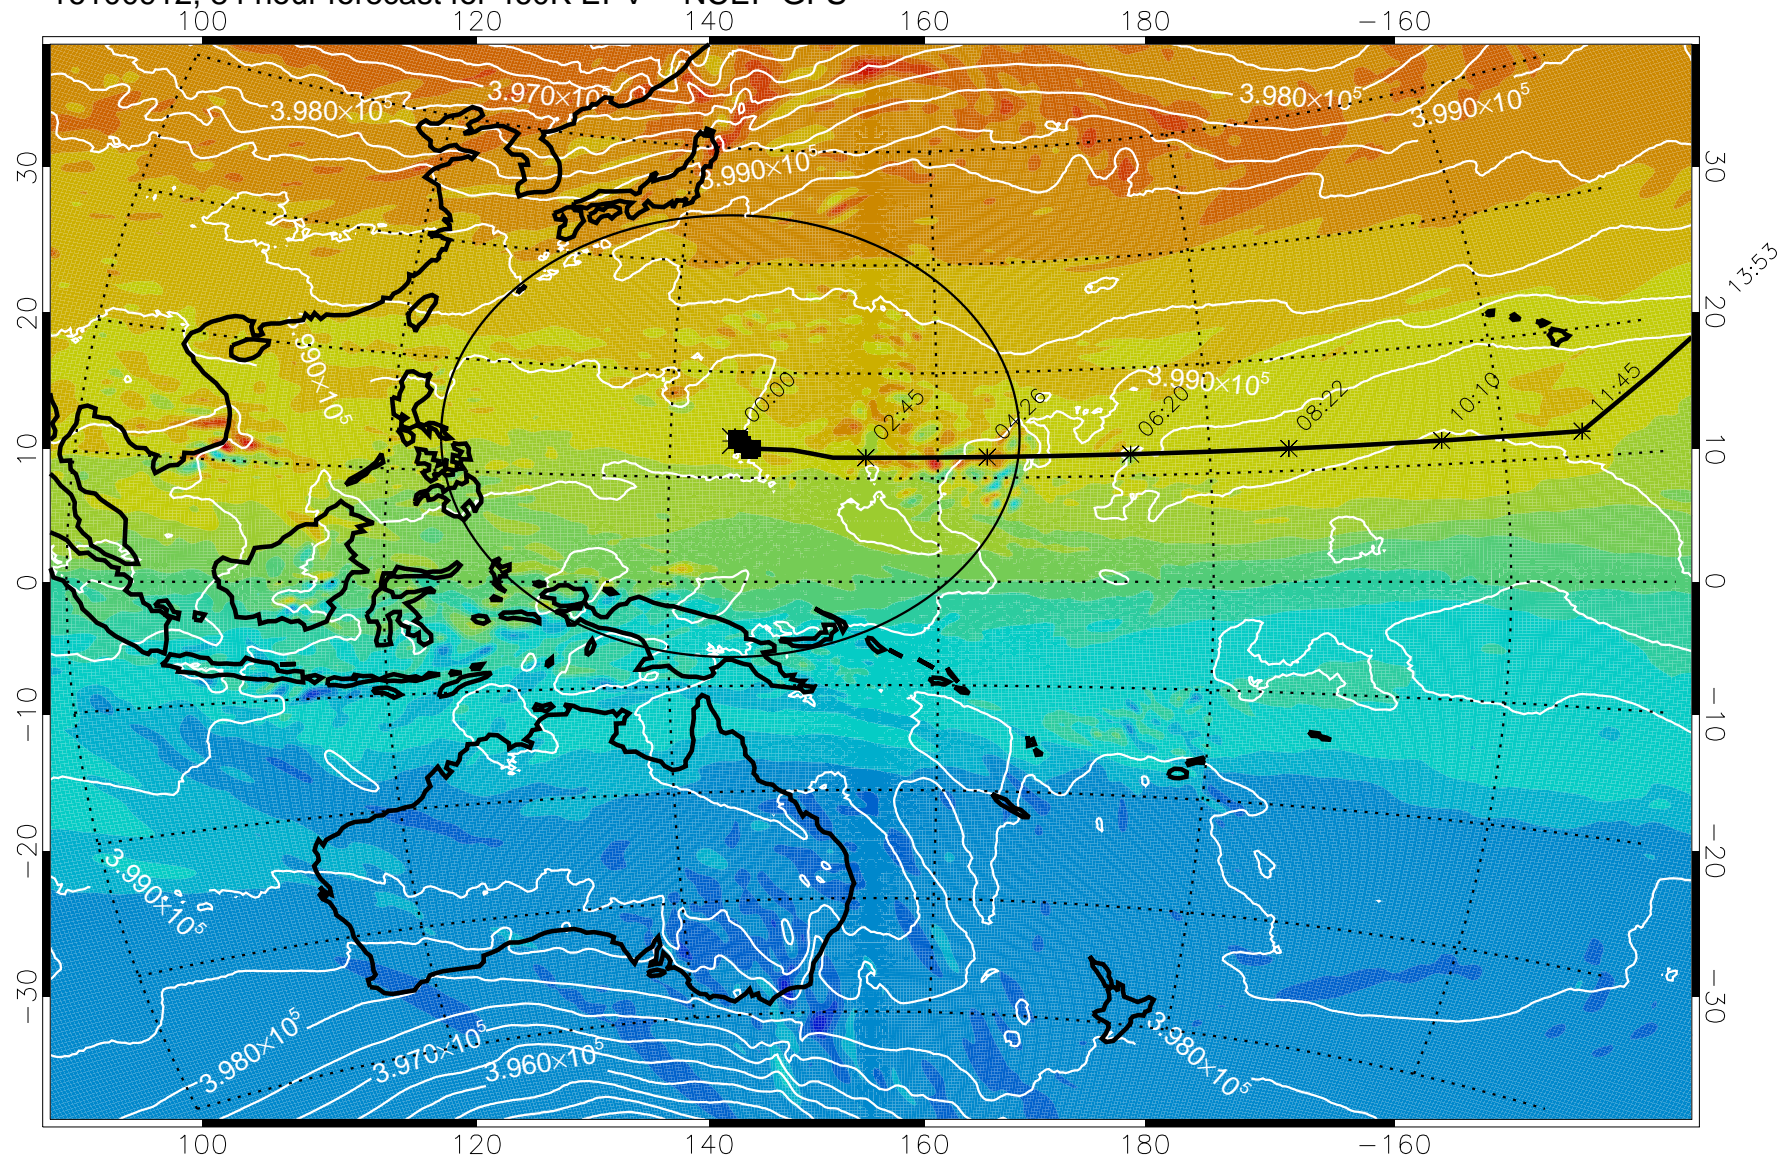

Range ring of 2304 km

15:52

16100818, 66 hour forecast for 460K EPV -- NCEP GFS

15:52

460K Montgomery Streamfunction, white

Range ring of 2304 km

16100900, 72 hour forecast for 460K EPV -- NCEP GFS

460K Montgomery Streamfunction, white

Range ring of 2304 km

15:52

16100906, 78 hour forecast for 460K EPV -- NCEP GFS

460K Montgomery Streamfunction, white

Range ring of 2304 km

15:52

13:53

16100912, 84 hour forecast for 460K EPV -- NCEP GFS

460K Montgomery Streamfunction, white

Range ring of 2304 km

15:52

16100918, 90 hour forecast for 460K EPV -- NCEP GFS

460K Montgomery Streamfunction, white

Range ring of 2304 km

15:52

16101000, 96 hour forecast for 460K EPV -- NCEP GFS

460K Montgomery Streamfunction, white

Range ring of 2304 km

15:52

13:53

16101006, 102 hour forecast for 460K EPV -- NCEP GFS

460K Montgomery Streamfunction, white

Range ring of 2304 km

15:52