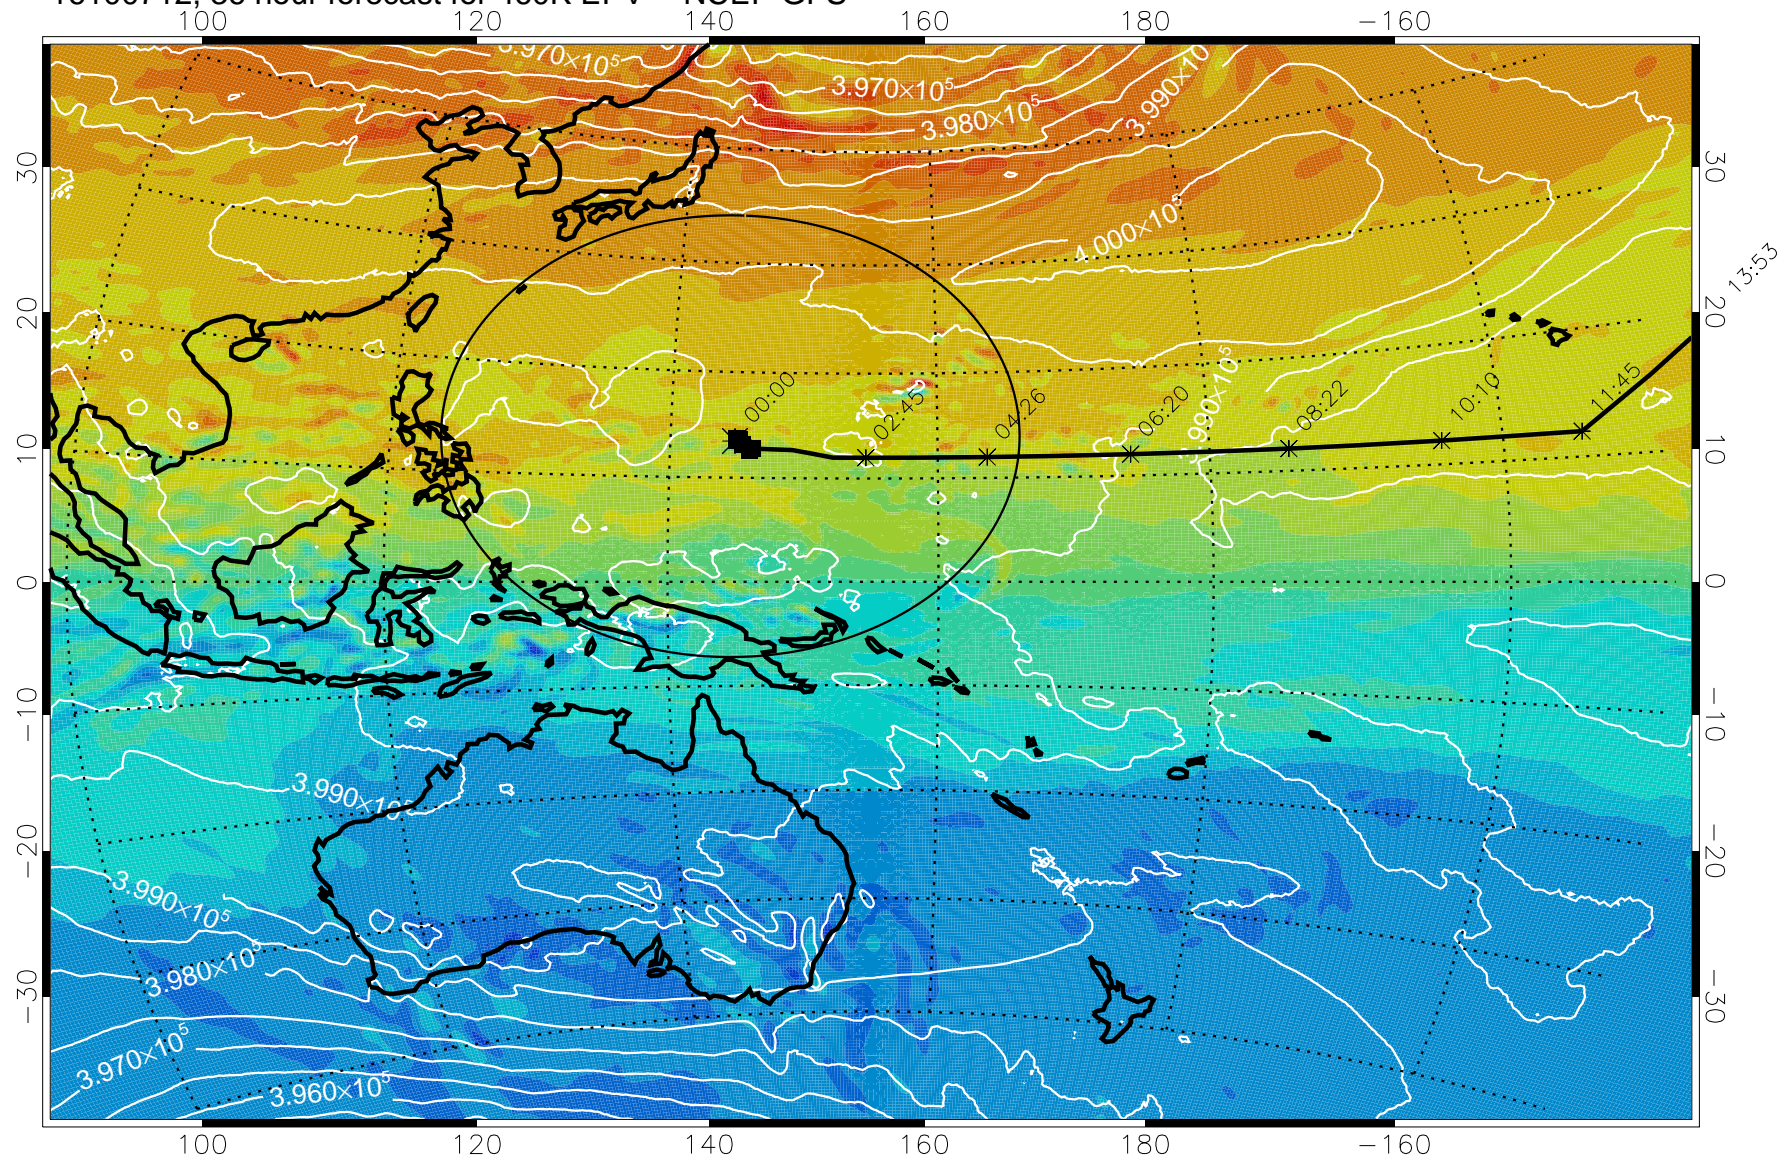

Range ring of 2304 km

16100706, 30 hour forecast for 460K EPV -- NCEP GFS

460K Montgomery Streamfunction, white

Range ring of 2304 km

15:52

16100712, 36 hour forecast for 460K EPV -- NCEP GFS

460K Montgomery Streamfunction, white

Range ring of 2304 km

15:52

16100718, 42 hour forecast for 460K EPV -- NCEP GFS

460K Montgomery Streamfunction, white

Range ring of 2304 km

15:52

16100800, 48 hour forecast for 460K EPV -- NCEP GFS

460K Montgomery Streamfunction, white

Range ring of 2304 km

15:52

16100806, 54 hour forecast for 460K EPV -- NCEP GFS

460K Montgomery Streamfunction, white

Range ring of 2304 km

15:52

16100812, 60 hour forecast for 460K EPV -- NCEP GFS

460K Montgomery Streamfunction, white

Range ring of 2304 km

15:52

16100818, 66 hour forecast for 460K EPV -- NCEP GFS

15:52

460K Montgomery Streamfunction, white

Range ring of 2304 km

16100900, 72 hour forecast for 460K EPV -- NCEP GFS

460K Montgomery Streamfunction, white