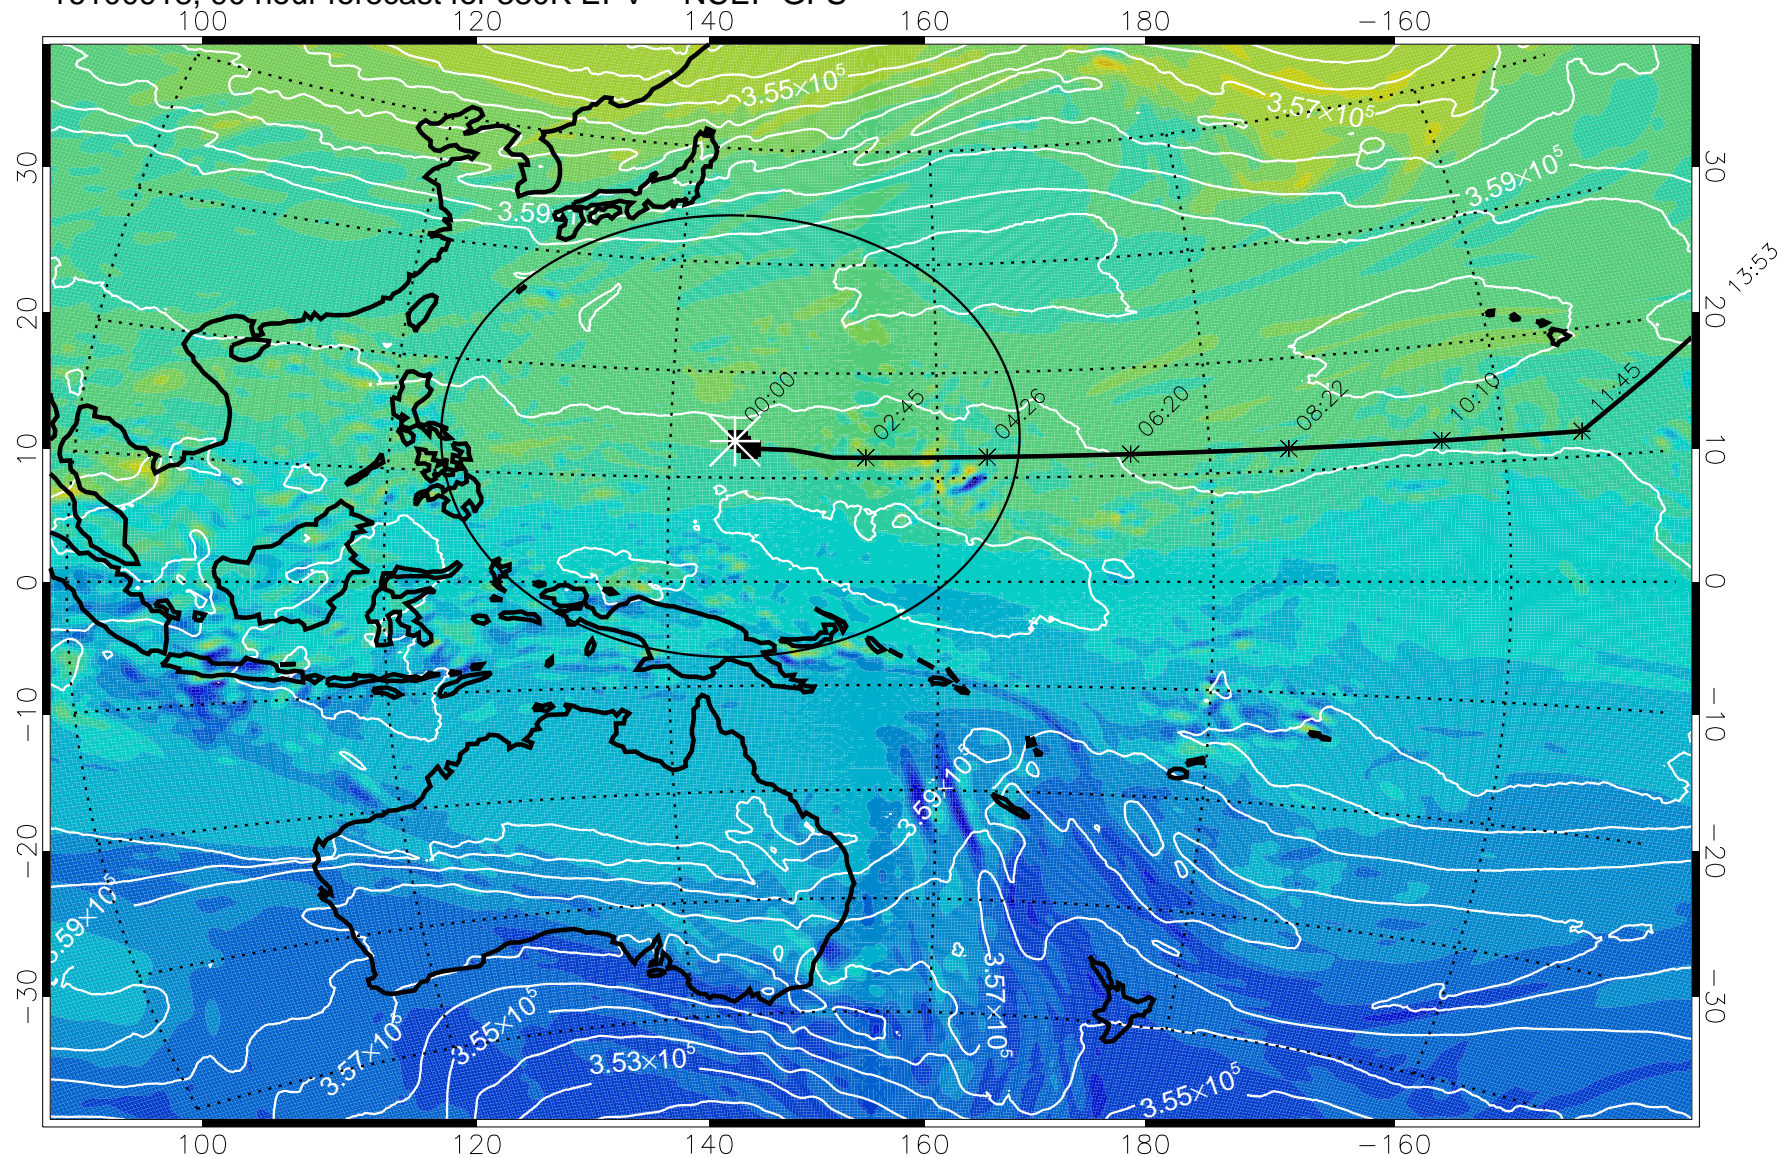

Range ring of 2304 km

15:52

16100818, 66 hour forecast for 380K EPV -- NCEP GFS

380K Montgomery Streamfunction, white

Range ring of 2304 km

15:52

16100900, 72 hour forecast for 380K EPV -- NCEP GFS

380K Montgomery Streamfunction, white

Range ring of 2304 km

15:52

13:53

16100906, 78 hour forecast for 380K EPV -- NCEP GFS

380K Montgomery Streamfunction, white

Range ring of 2304 km

15:52

16100912, 84 hour forecast for 380K EPV -- NCEP GFS

380K Montgomery Streamfunction, white

Range ring of 2304 km

15:52

16100918, 90 hour forecast for 380K EPV -- NCEP GFS

380K Montgomery Streamfunction, white

Range ring of 2304 km

15:52

16101000, 96 hour forecast for 380K EPV -- NCEP GFS

380K Montgomery Streamfunction, white

Range ring of 2304 km

15:52

16101006, 102 hour forecast for 380K EPV -- NCEP GFS

380K Montgomery Streamfunction, white

Range ring of 2304 km

15:52

16101012, 108 hour forecast for 380K EPV -- NCEP GFS