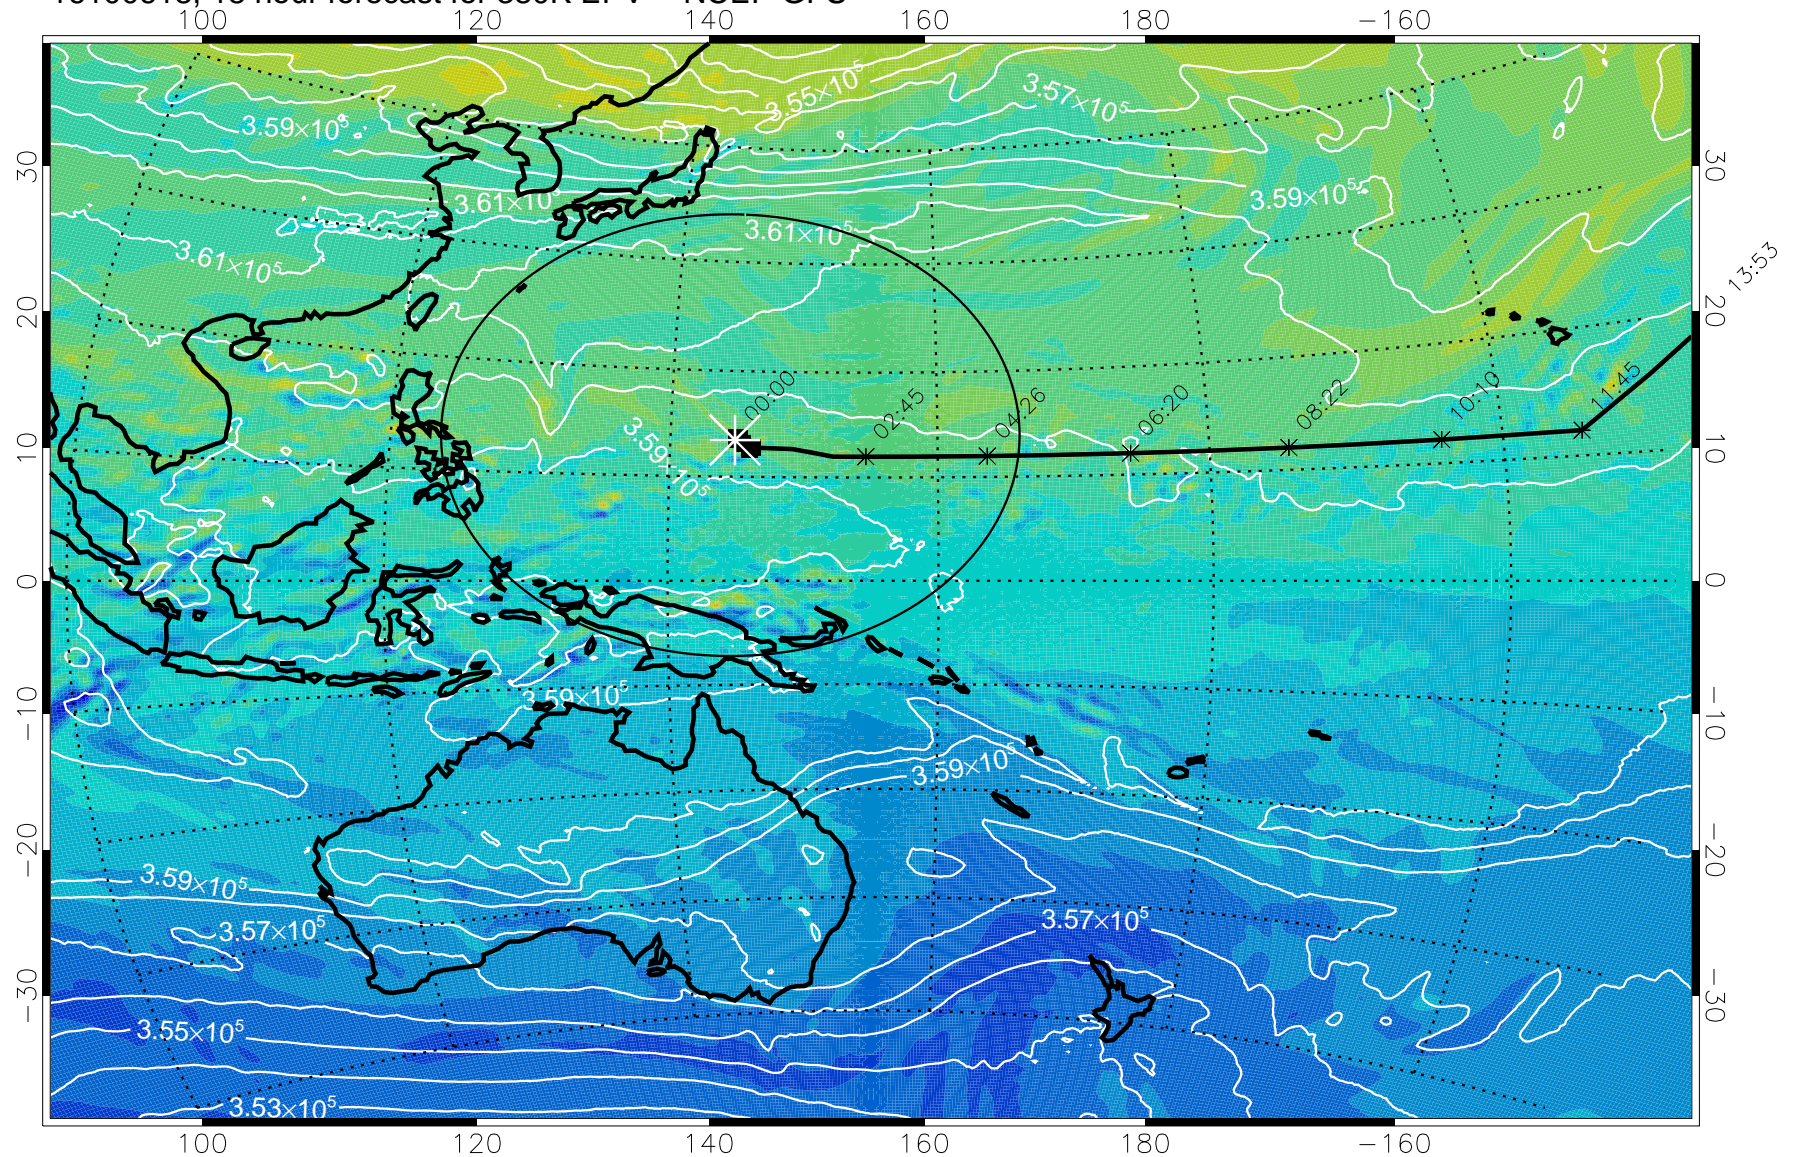

16100606, 6 hour forecast for 380K EPV -- NCEP GFS

380K Montgomery Streamfunction, white

Range ring of 2304 km

16100612, 12 hour forecast for 380K EPV -- NCEP GFS

15:52

380K Montgomery Streamfunction, white

Range ring of 2304 km

16100618, 18 hour forecast for 380K EPV -- NCEP GFS

380K Montgomery Streamfunction, white

Range ring of 2304 km

15:52

13:53

16100700, 24 hour forecast for 380K EPV -- NCEP GFS

380K Montgomery Streamfunction, white

Range ring of 2304 km

15:52

16100706, 30 hour forecast for 38K EPV -- NCEP GFS

38K Montgomery Streamfunction, white

Range ring of 2304 km

16100712, 36 hour forecast for 380K EPV -- NCEP GFS

15:52

16100718, 42 hour forecast for 380K EPV -- NCEP GFS

Range ring of 2304 km

15:52

16100818, 66 hour forecast for 380K EPV -- NCEP GFS

380K Montgomery Streamfunction, white

Range ring of 2304 km

15:52

16100900, 72 hour forecast for 380K EPV -- NCEP GFS

380K Montgomery Streamfunction, white