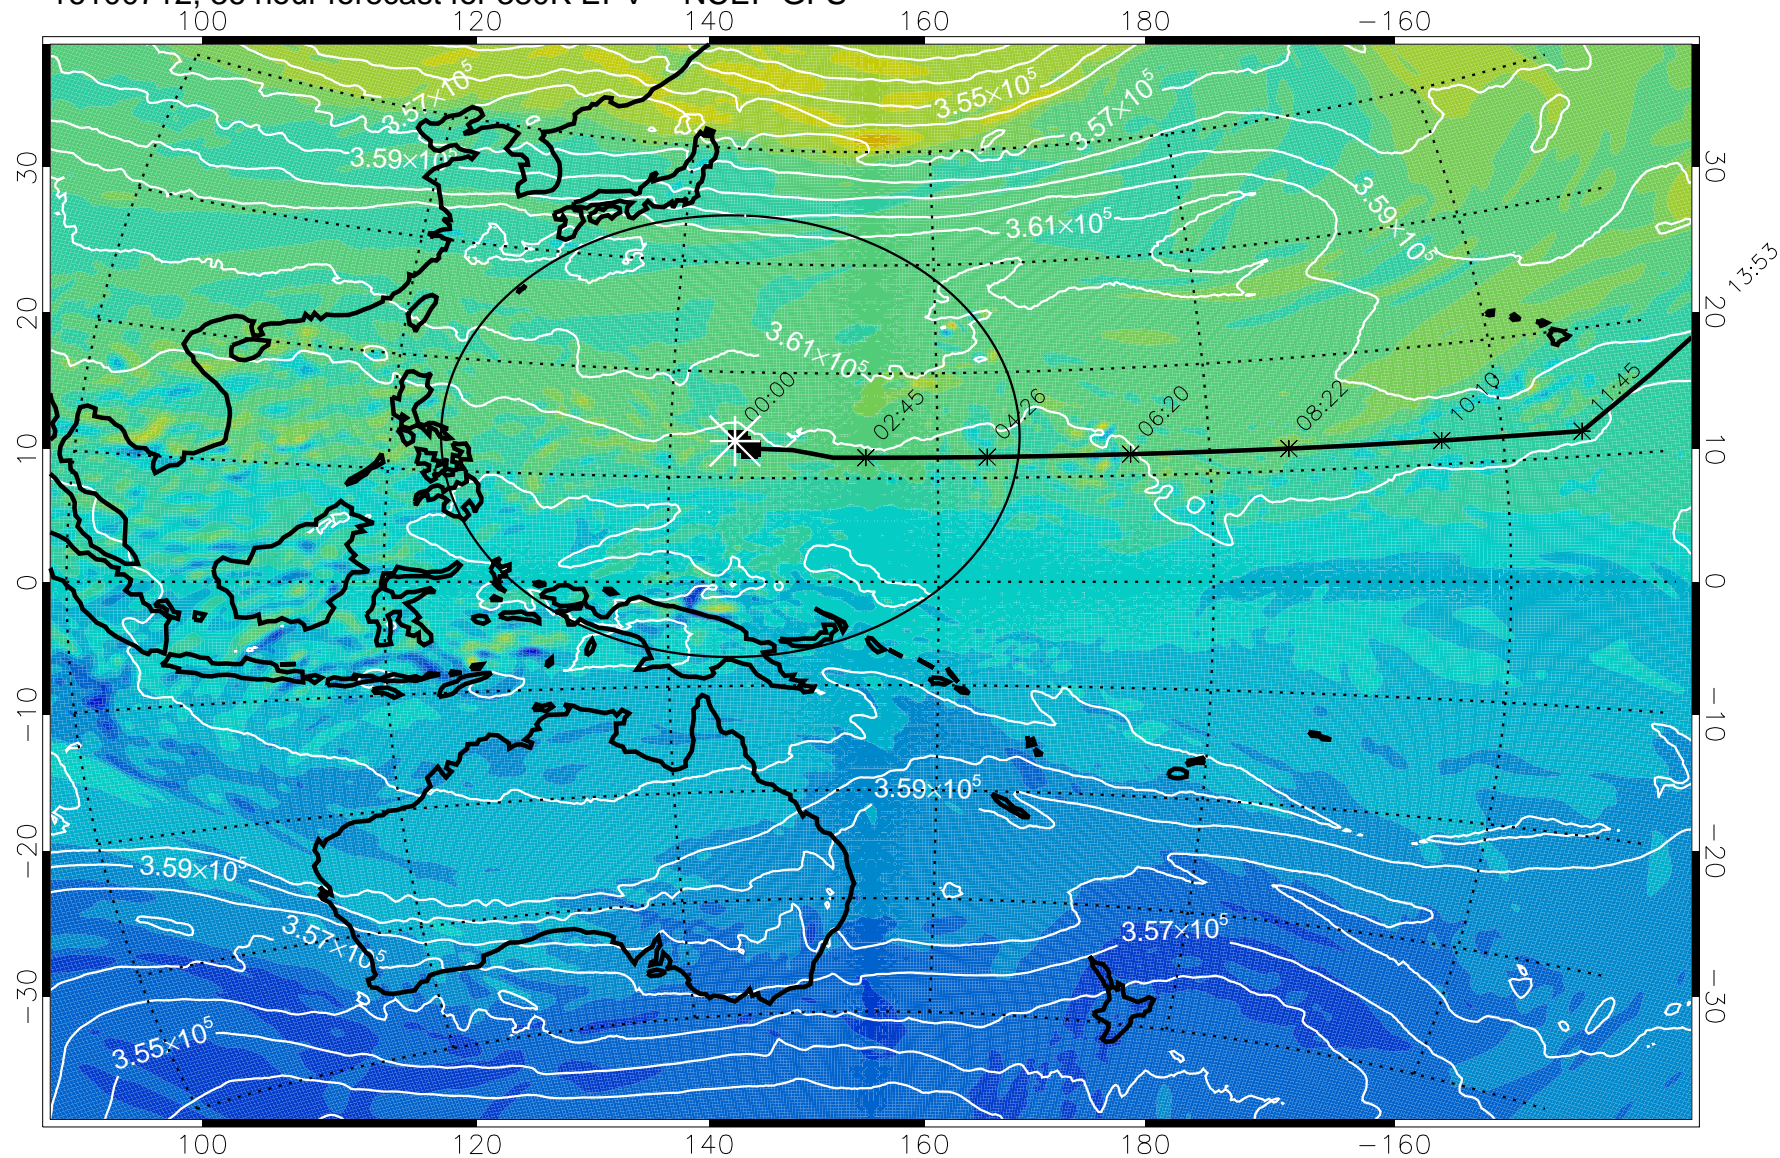

Range ring of 2304 km

15:52

16100706, 30 hour forecast for 38K EPV -- NCEP GFS

38K Montgomery Streamfunction, white

Range ring of 2304 km

16100712, 36 hour forecast for 380K EPV -- NCEP GFS

15:52

16100718, 42 hour forecast for 380K EPV -- NCEP GFS

380K Montgomery Streamfunction, white

Range ring of 2304 km

15:52

13:53

16100800, 48 hour forecast for 380K EPV -- NCEP GFS

380K Montgomery Streamfunction, white

Range ring of 2304 km

15:52

16100806, 54 hour forecast for 380K EPV -- NCEP GFS

380K Montgomery Streamfunction, white

Range ring of 2304 km

15:52

16100812, 60 hour forecast for 380K EPV -- NCEP GFS

380K Montgomery Streamfunction, white

Range ring of 2304 km

15:52

16100818, 66 hour forecast for 380K EPV -- NCEP GFS

380K Montgomery Streamfunction, white

Range ring of 2304 km

15:52

16100900, 72 hour forecast for 380K EPV -- NCEP GFS

380K Montgomery Streamfunction, white