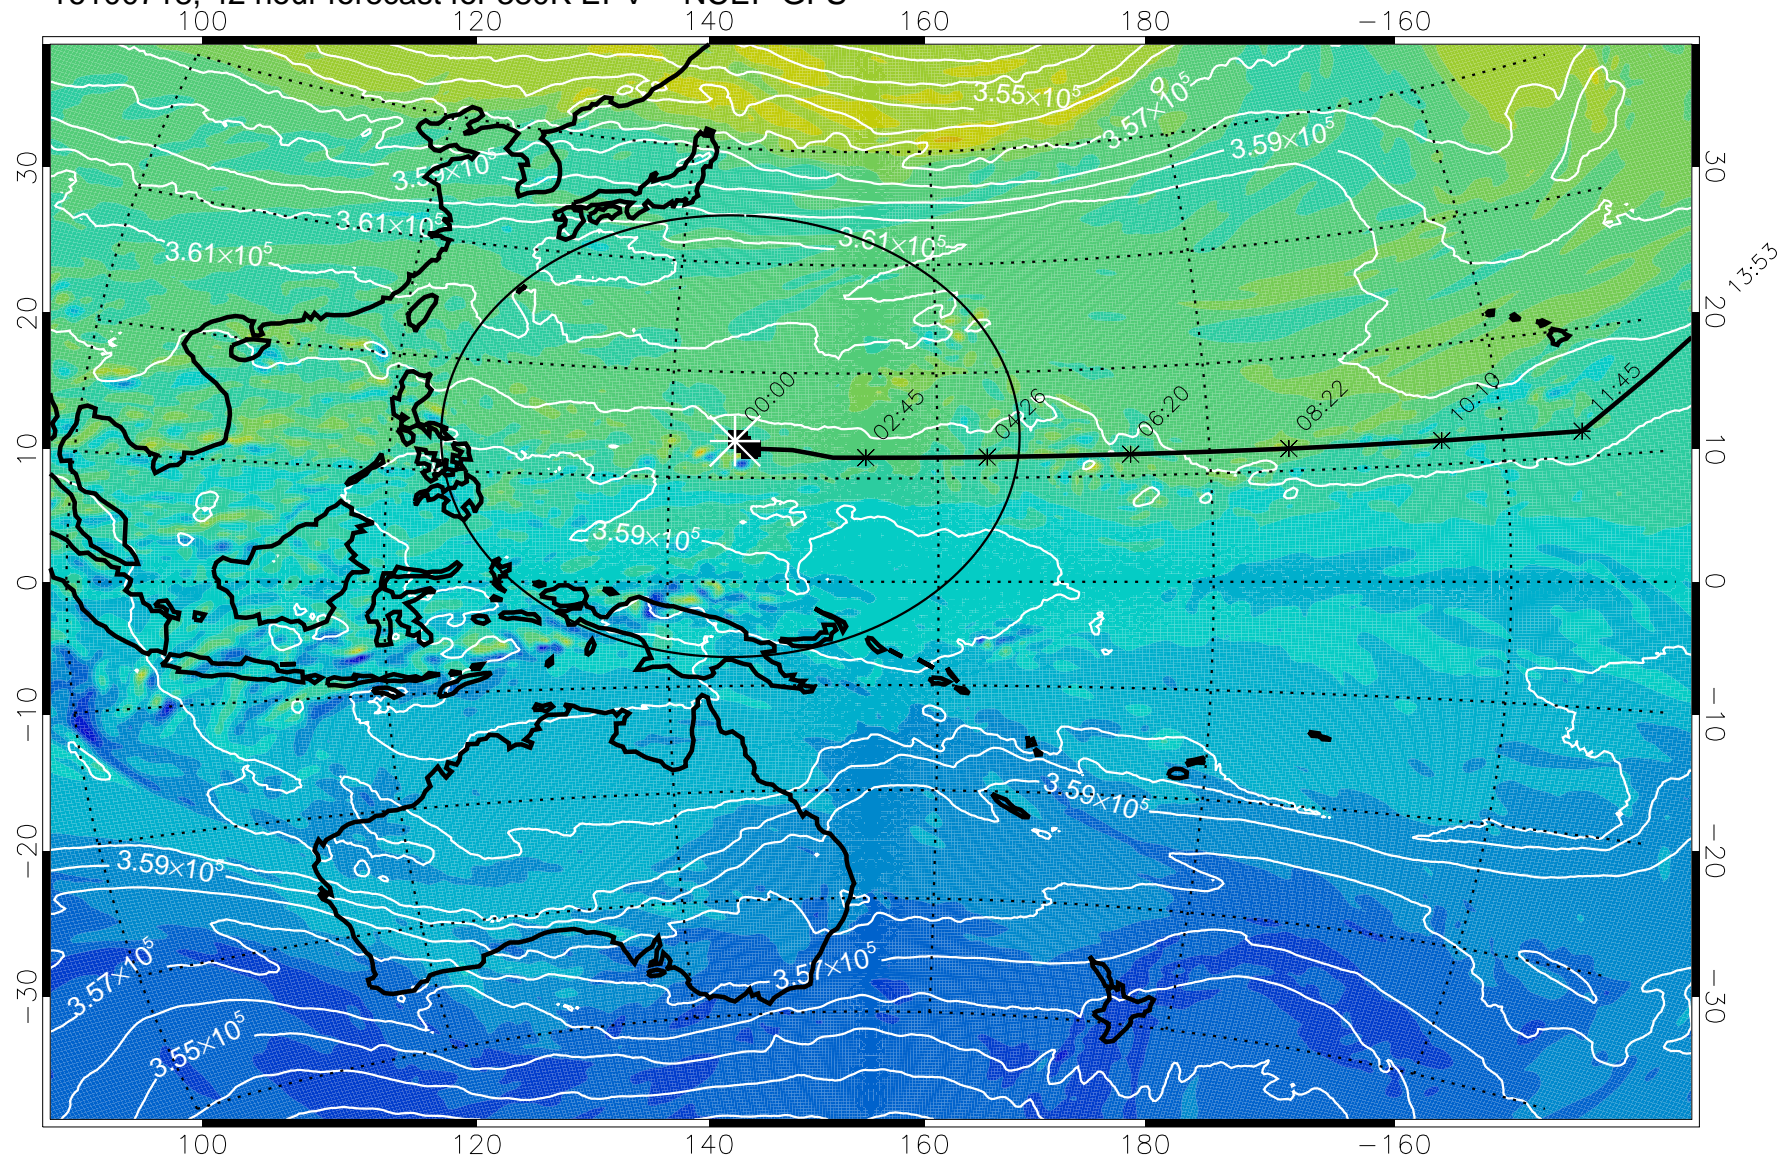

Range ring of 2304 km

15:52

16100706, 30 hour forecast for 38K EPV -- NCEP GFS

38K Montgomery Streamfunction, white

Range ring of 2304 km

16100712, 36 hour forecast for 380K EPV -- NCEP GFS

15:52

16100718, 42 hour forecast for 380K EPV -- NCEP GFS

380K Montgomery Streamfunction, white

Range ring of 2304 km

15:52

13:53

16100800, 48 hour forecast for 380K EPV -- NCEP GFS

380K Montgomery Streamfunction, white

Range ring of 2304 km

15:52

16100806, 54 hour forecast for 380K EPV -- NCEP GFS

380K Montgomery Streamfunction, white

Range ring of 2304 km

15:52

16100812, 60 hour forecast for 380K EPV -- NCEP GFS

380K Montgomery Streamfunction, white

Range ring of 2304 km

15:52

16100818, 66 hour forecast for 380K EPV -- NCEP GFS

380K Montgomery Streamfunction, white

Range ring of 2304 km

15:52

16100900, 72 hour forecast for 380K EPV -- NCEP GFS

380K Montgomery Streamfunction, white