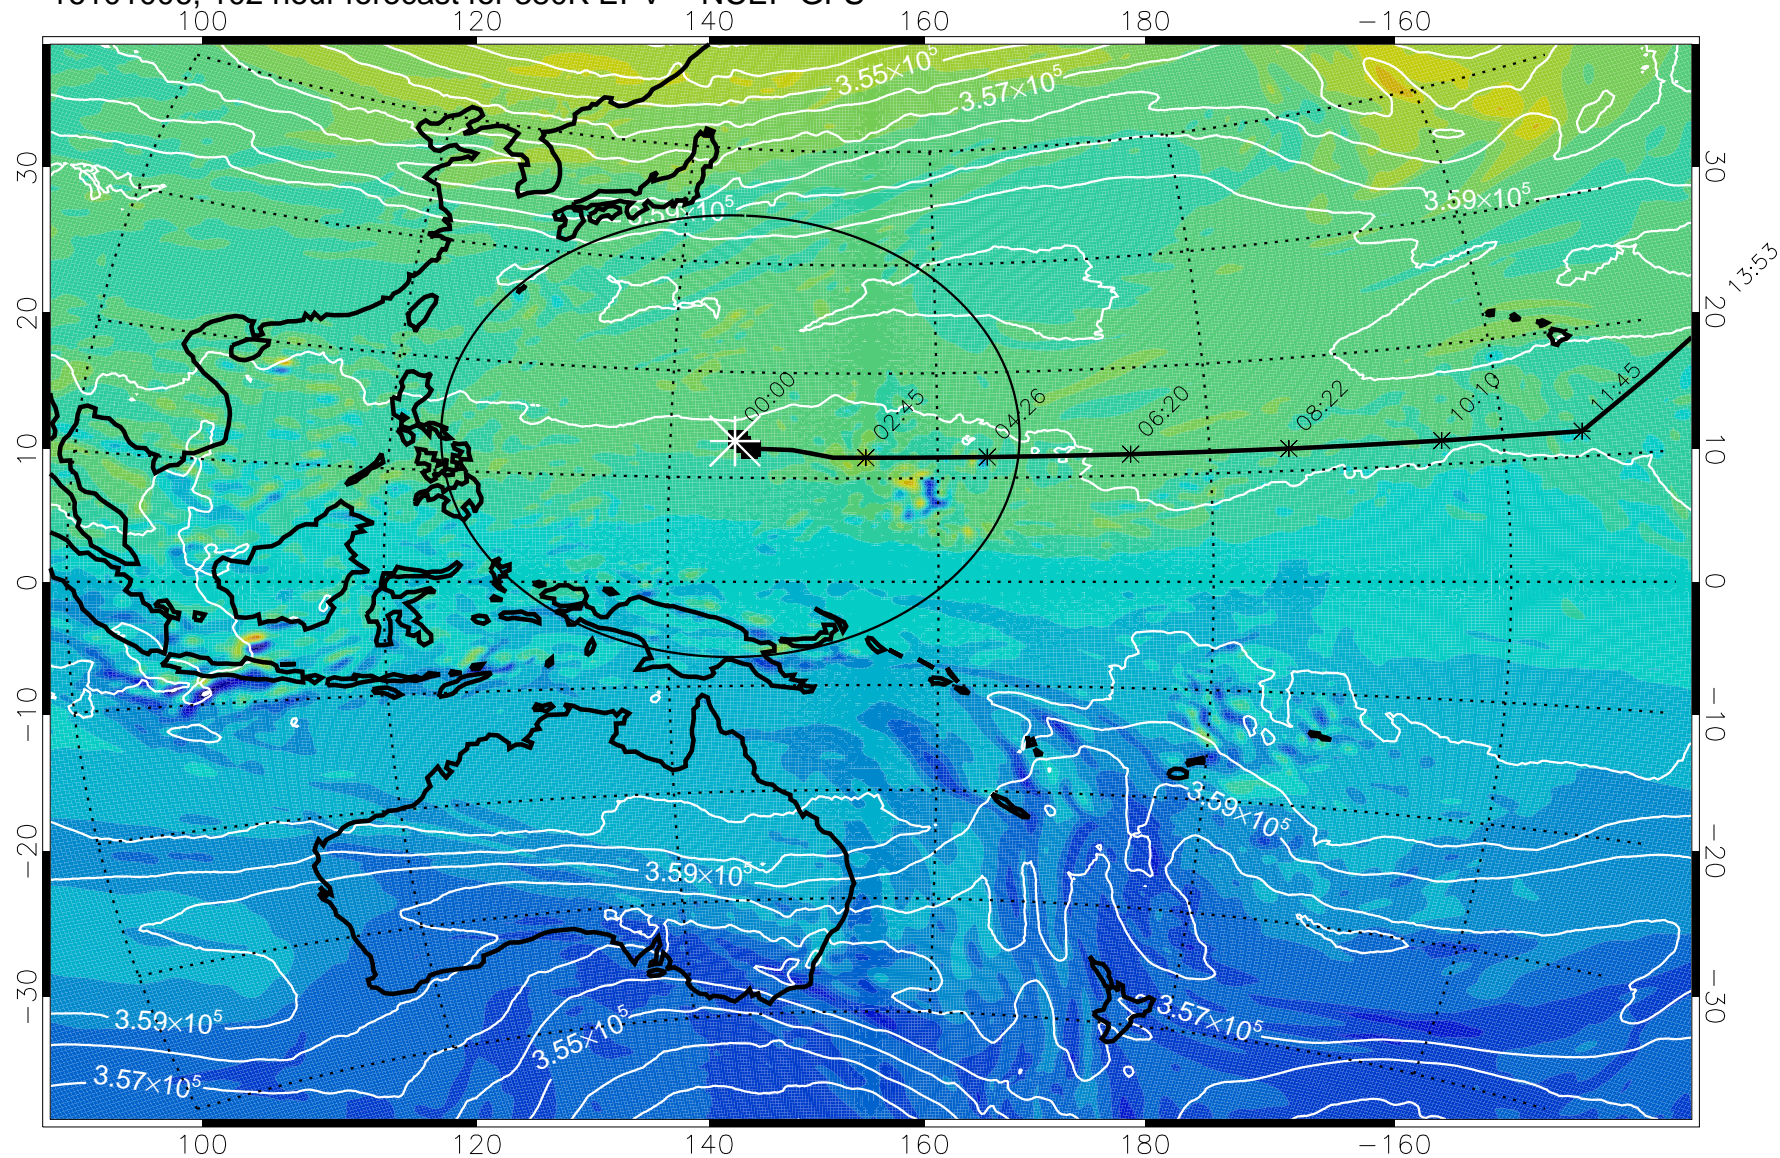

380K Montgomery Streamfunction, white

Range ring of 2304 km

15:52

16100918, 90 hour forecast for 380K EPV -- NCEP GFS

380K Montgomery Streamfunction, white

Range ring of 2304 km

15:52

16101000, 96 hour forecast for 380K EPV -- NCEP GFS

380K Montgomery Streamfunction, white

Range ring of 2304 km

15:52

16101006, 102 hour forecast for 380K EPV -- NCEP GFS

380K Montgomery Streamfunction, white

Range ring of 2304 km

15:52

16101012, 108 hour forecast for 380K EPV -- NCEP GFS

15:52

380K Montgomery Streamfunction, white

Range ring of 2304 km

16101018, 114 hour forecast for 380K EPV -- NCEP GFS

15:52

380K Montgomery Streamfunction, white

Range ring of 2304 km

16101100, 120 hour forecast for 380K EPV -- NCEP GFS