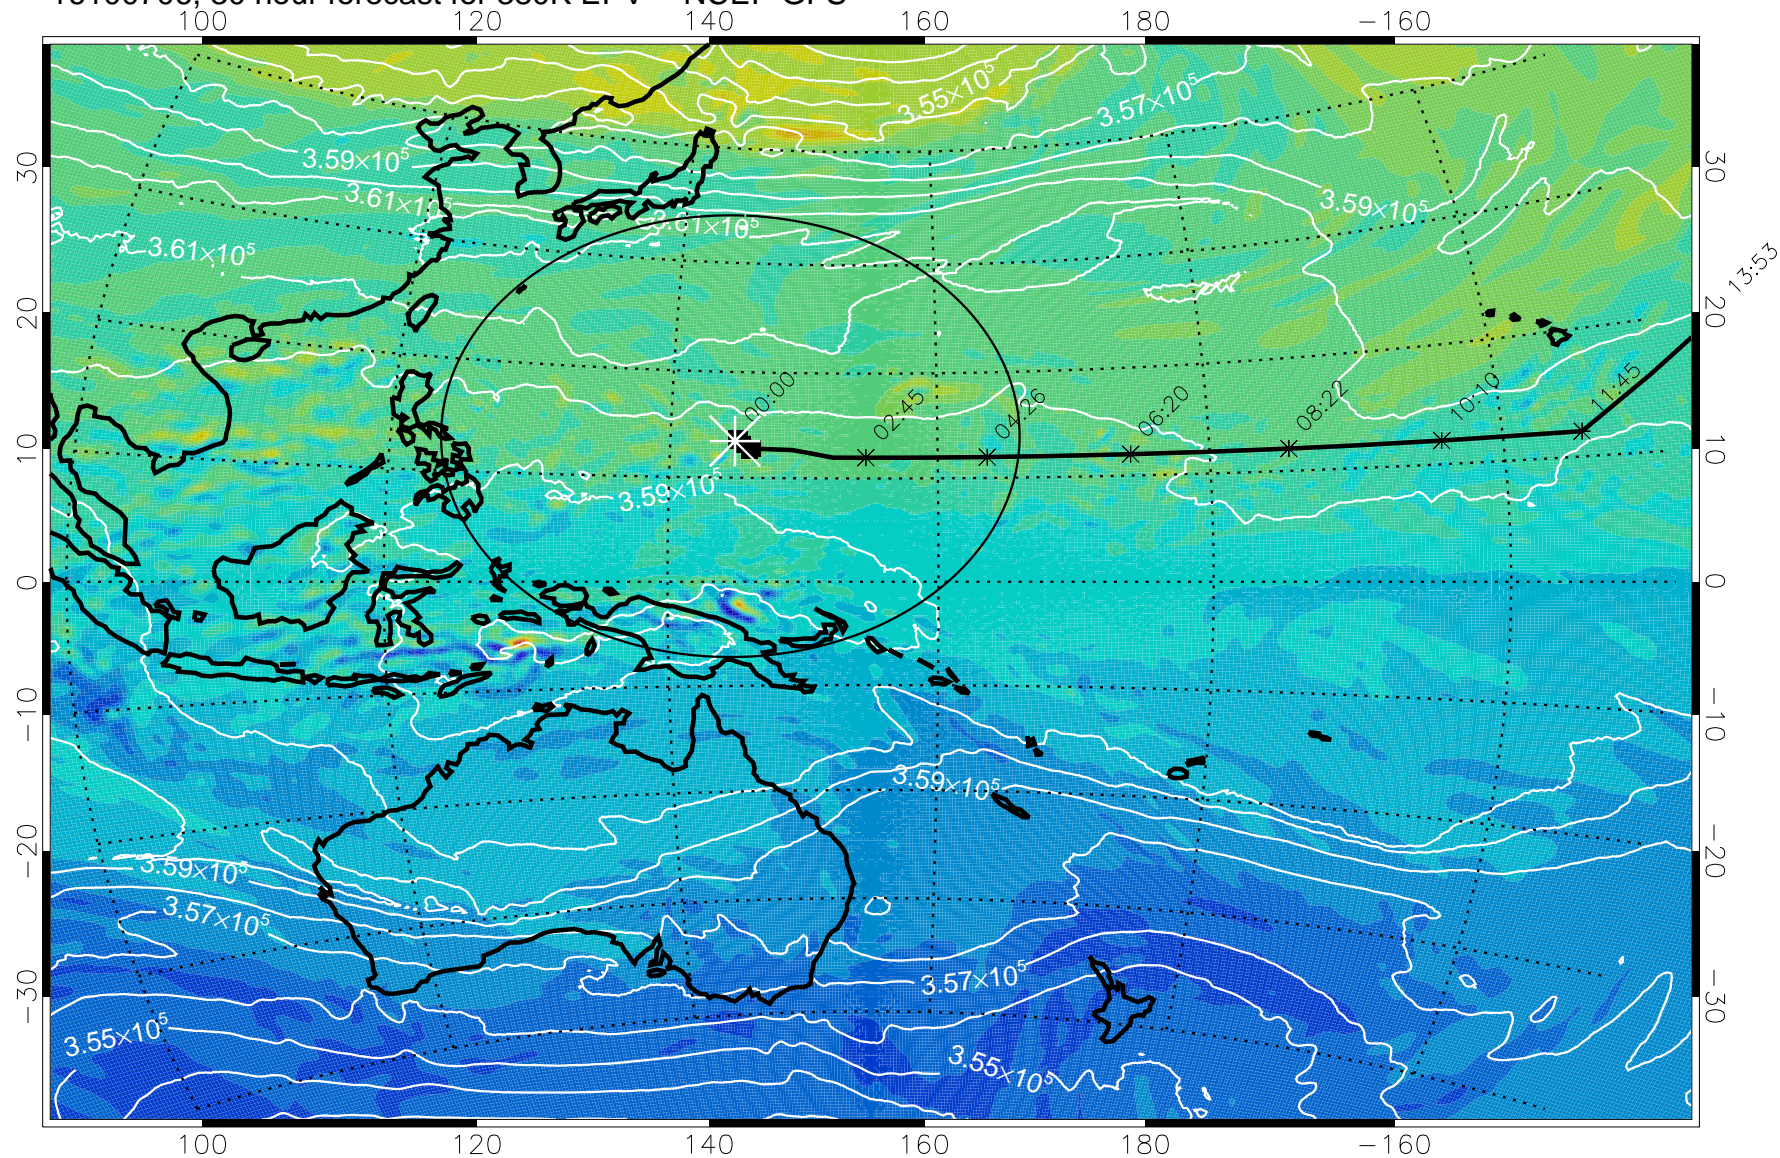

Range ring of 2304 km

16100618, 18 hour forecast for 380K EPV -- NCEP GFS

380K Montgomery Streamfunction, white

Range ring of 2304 km

15:52

13:53

16100700, 24 hour forecast for 380K EPV -- NCEP GFS

380K Montgomery Streamfunction, white

Range ring of 2304 km

15:52

16100706, 30 hour forecast for 38K EPV -- NCEP GFS

38K Montgomery Streamfunction, white

Range ring of 2304 km

16100712, 36 hour forecast for 380K EPV -- NCEP GFS

15:52

16100718, 42 hour forecast for 380K EPV -- NCEP GFS

380K Montgomery Streamfunction, white

Range ring of 2304 km

15:52

13:53

16100800, 48 hour forecast for 380K EPV -- NCEP GFS

380K Montgomery Streamfunction, white

Range ring of 2304 km

15:52

Range ring of 2304 km

15:52

16100818, 66 hour forecast for 380K EPV -- NCEP GFS

380K Montgomery Streamfunction, white

Range ring of 2304 km

15:52

16100900, 72 hour forecast for 380K EPV -- NCEP GFS

380K Montgomery Streamfunction, white