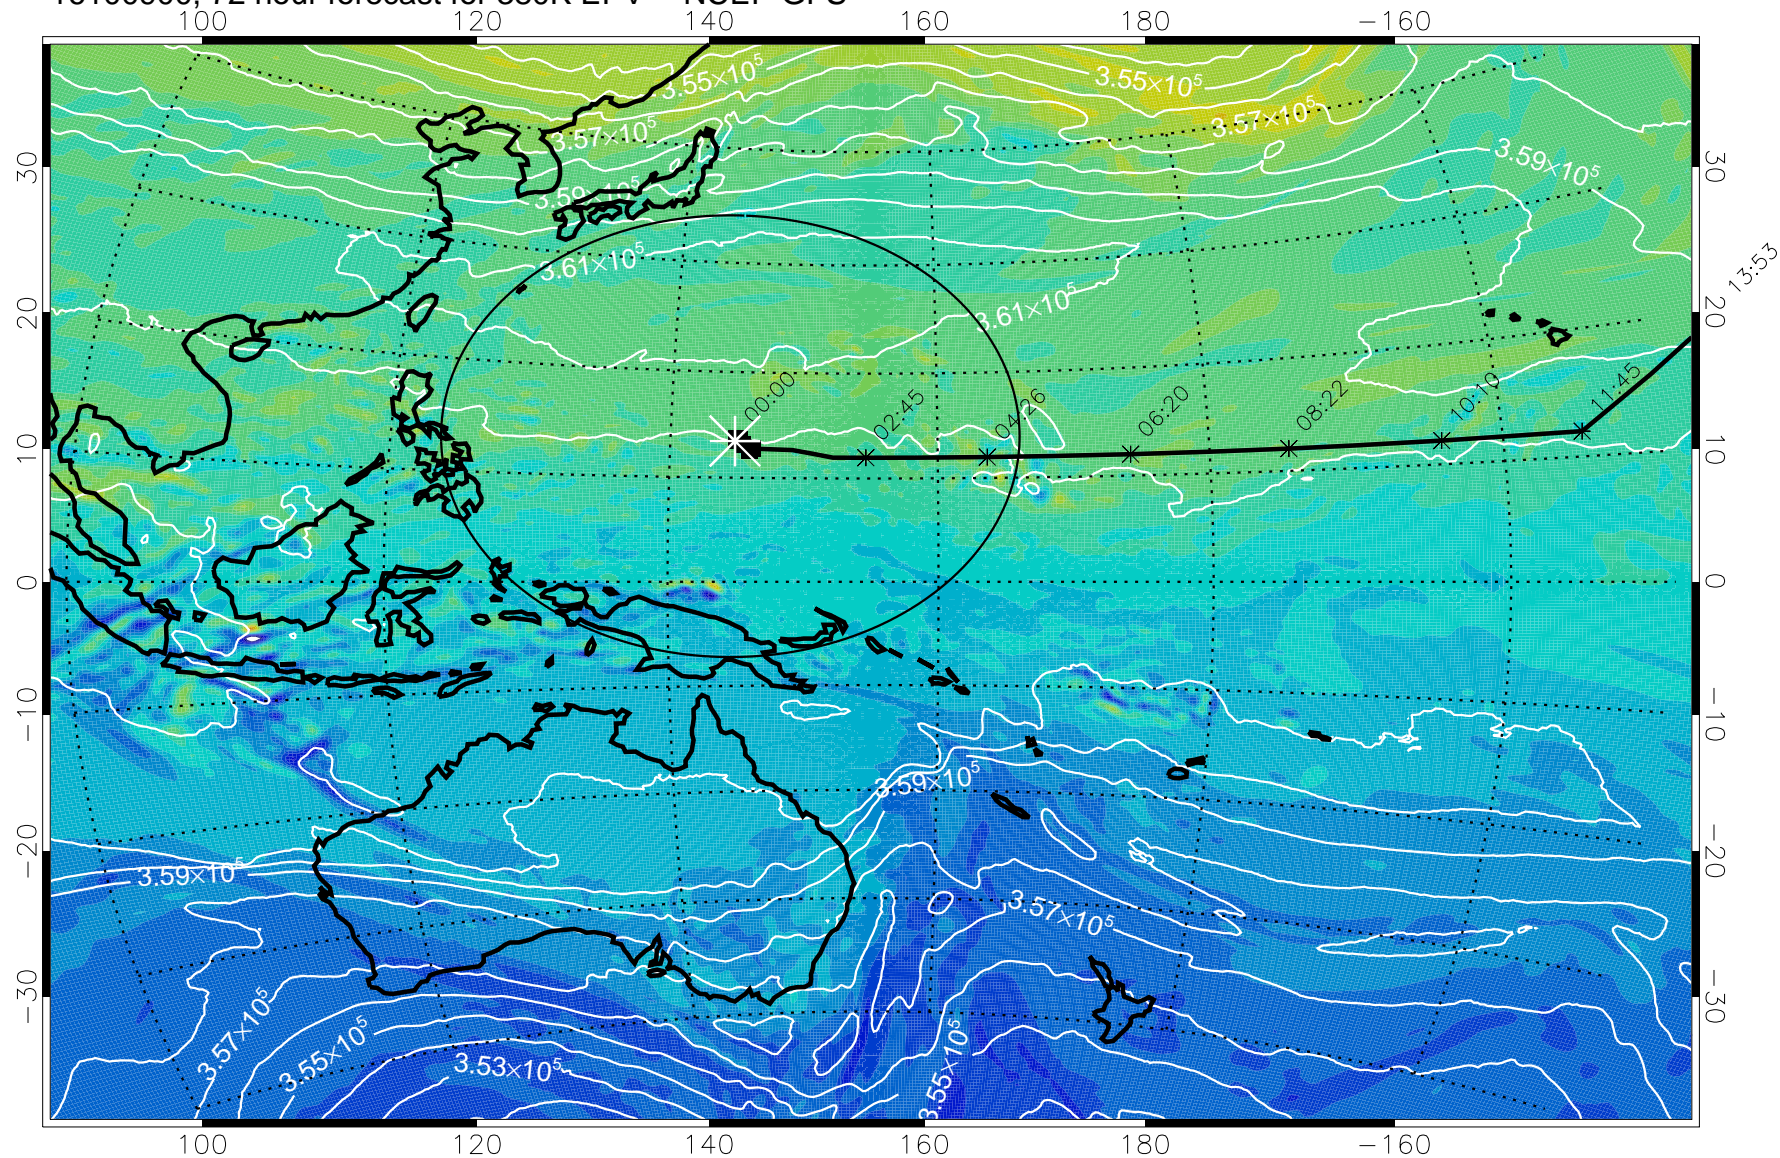

16100806, 54 hour forecast for 380K EPV -- NCEP GFS

380K Montgomery Streamfunction, white

Range ring of 2304 km

15:52

16100812, 60 hour forecast for 380K EPV -- NCEP GFS

380K Montgomery Streamfunction, white

Range ring of 2304 km

15:52

16100818, 66 hour forecast for 380K EPV -- NCEP GFS

380K Montgomery Streamfunction, white

Range ring of 2304 km

15:52

16100900, 72 hour forecast for 380K EPV -- NCEP GFS

380K Montgomery Streamfunction, white

Range ring of 2304 km

15:52

13:53

16100906, 78 hour forecast for 380K EPV -- NCEP GFS

380K Montgomery Streamfunction, white

Range ring of 2304 km

15:52

16100912, 84 hour forecast for 380K EPV -- NCEP GFS

380K Montgomery Streamfunction, white

Range ring of 2304 km

15:52

16100918, 90 hour forecast for 380K EPV -- NCEP GFS

380K Montgomery Streamfunction, white

Range ring of 2304 km

15:52

16101000, 96 hour forecast for 380K EPV -- NCEP GFS