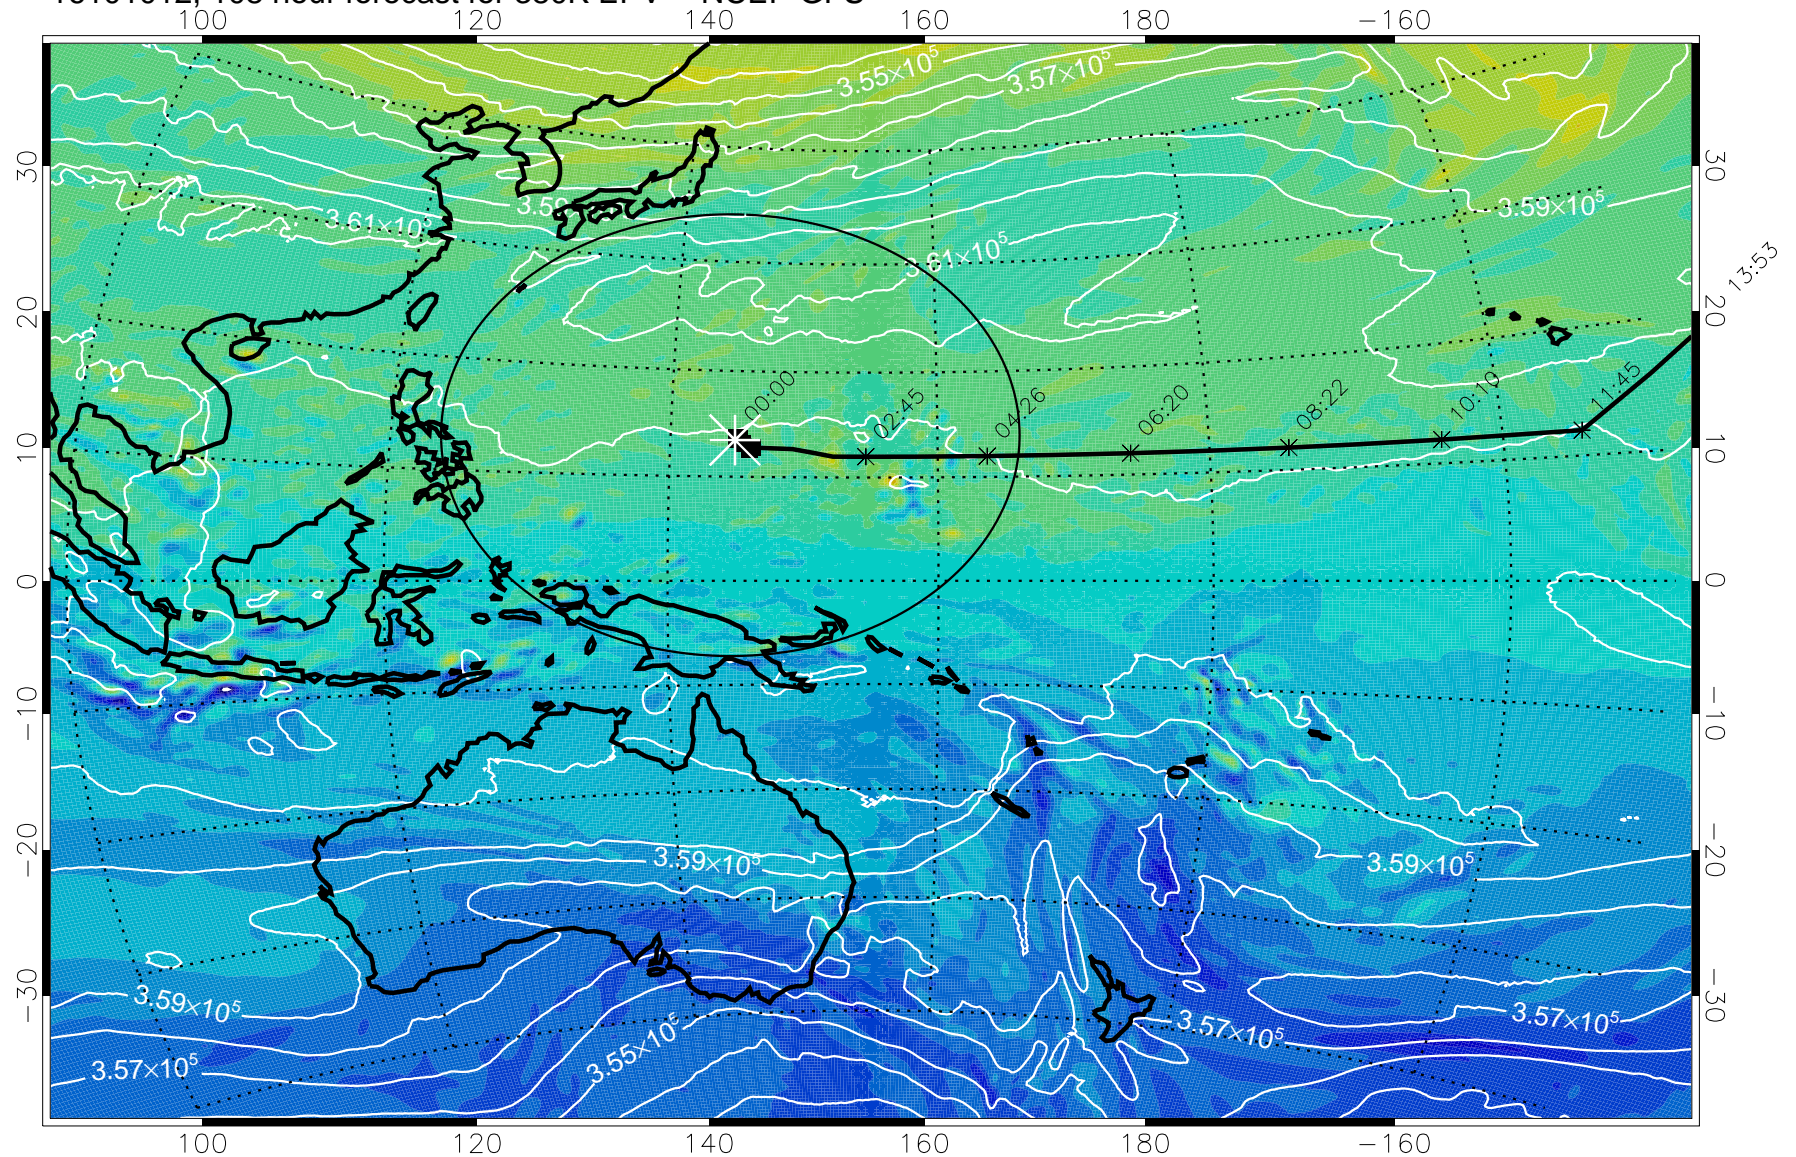

380K Montgomery Streamfunction, white

Range ring of 2304 km

15:52

16100918, 90 hour forecast for 380K EPV -- NCEP GFS

380K Montgomery Streamfunction, white

Range ring of 2304 km

15:52

16101000, 96 hour forecast for 380K EPV -- NCEP GFS

380K Montgomery Streamfunction, white

Range ring of 2304 km

15:52

16101006, 102 hour forecast for 380K EPV -- NCEP GFS

380K Montgomery Streamfunction, white

Range ring of 2304 km

15:52

16101012, 108 hour forecast for 380K EPV -- NCEP GFS

15:52

380K Montgomery Streamfunction, white

Range ring of 2304 km

16101018, 114 hour forecast for 380K EPV -- NCEP GFS

15:52

380K Montgomery Streamfunction, white

Range ring of 2304 km

16101100, 120 hour forecast for 380K EPV -- NCEP GFS