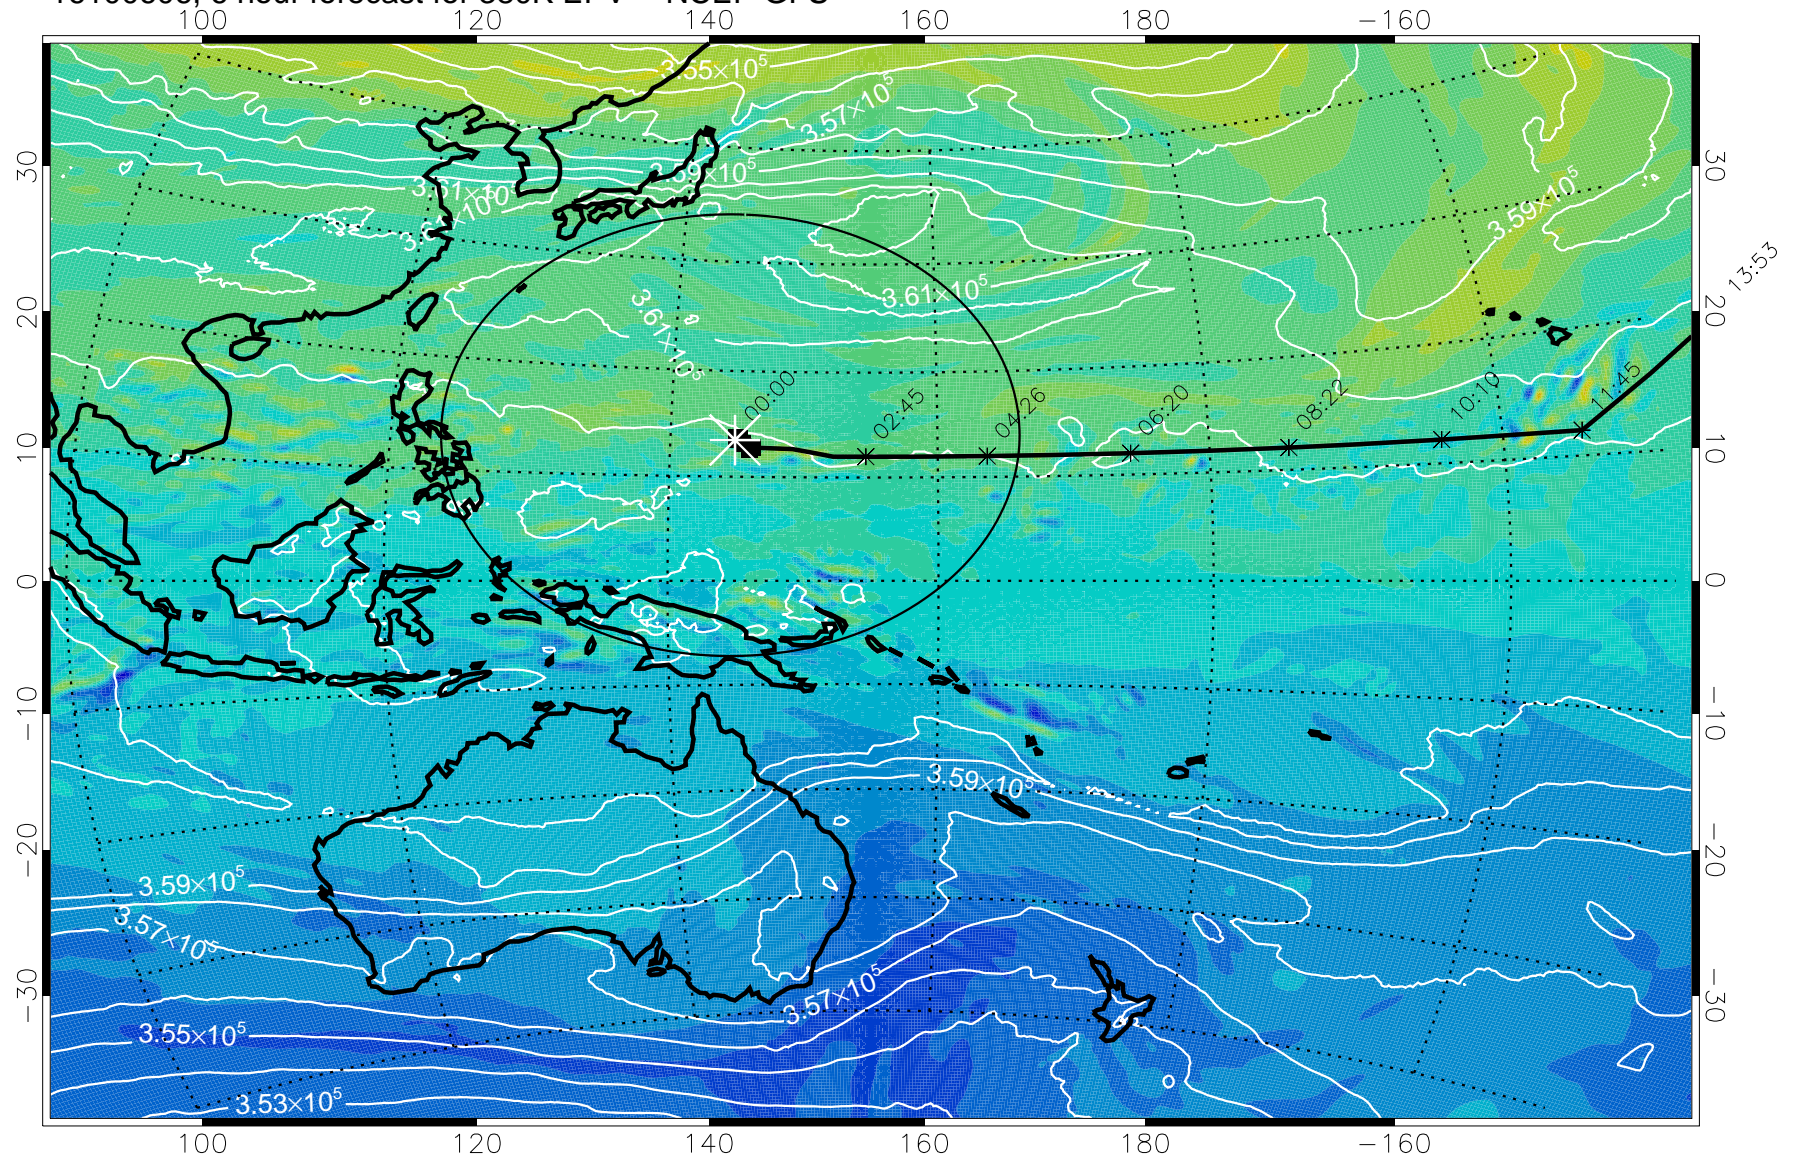

16100606, 6 hour forecast for 380K EPV -- NCEP GFS

380K Montgomery Streamfunction, white

Range ring of 2304 km

16100612, 12 hour forecast for 380K EPV -- NCEP GFS

15:52

380K Montgomery Streamfunction, white

Range ring of 2304 km

16100618, 18 hour forecast for 380K EPV -- NCEP GFS

380K Montgomery Streamfunction, white

Range ring of 2304 km

15:52

13:53

16100700, 24 hour forecast for 380K EPV -- NCEP GFS

380K Montgomery Streamfunction, white

Range ring of 2304 km

15:52

16100706, 30 hour forecast for 38K EPV -- NCEP GFS

38K Montgomery Streamfunction, white

Range ring of 2304 km

16100712, 36 hour forecast for 380K EPV -- NCEP GFS

15:52

16100718, 42 hour forecast for 380K EPV -- NCEP GFS

Range ring of 2304 km

15:52

16100818, 66 hour forecast for 380K EPV -- NCEP GFS

380K Montgomery Streamfunction, white

Range ring of 2304 km

15:52

16100900, 72 hour forecast for 380K EPV -- NCEP GFS

380K Montgomery Streamfunction, white