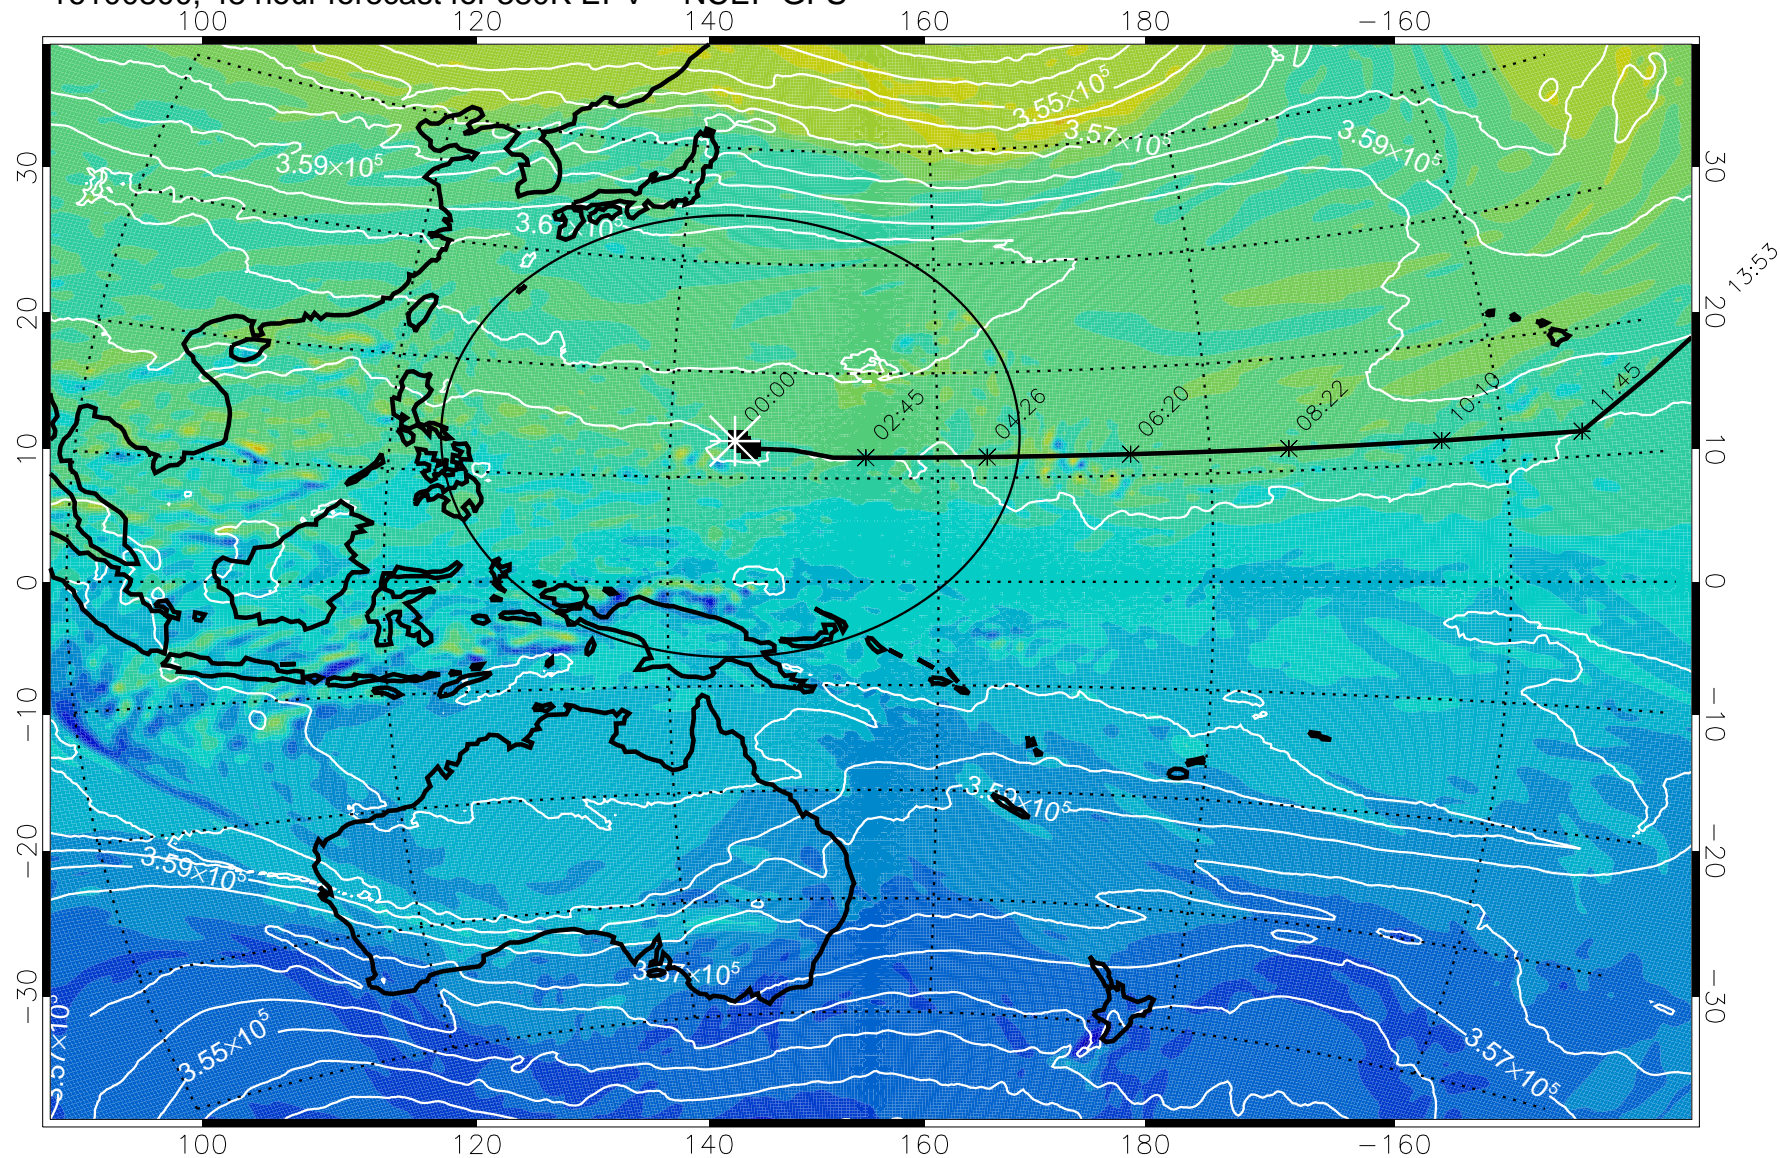

380K Montgomery Streamfunction, white

Range ring of 2304 km

15:52

13:53

16100800, 48 hour forecast for 380K EPV -- NCEP GFS

380K Montgomery Streamfunction, white

Range ring of 2304 km

15:52

16100806, 54 hour forecast for 380K EPV -- NCEP GFS

380K Montgomery Streamfunction, white

Range ring of 2304 km

15:52

16100812, 60 hour forecast for 380K EPV -- NCEP GFS

380K Montgomery Streamfunction, white

Range ring of 2304 km

15:52

16100818, 66 hour forecast for 380K EPV -- NCEP GFS

380K Montgomery Streamfunction, white

Range ring of 2304 km

15:52

16100900, 72 hour forecast for 380K EPV -- NCEP GFS

380K Montgomery Streamfunction, white

Range ring of 2304 km

15:52

13:53

16100906, 78 hour forecast for 380K EPV -- NCEP GFS

380K Montgomery Streamfunction, white

Range ring of 2304 km

15:52

16100912, 84 hour forecast for 380K EPV -- NCEP GFS