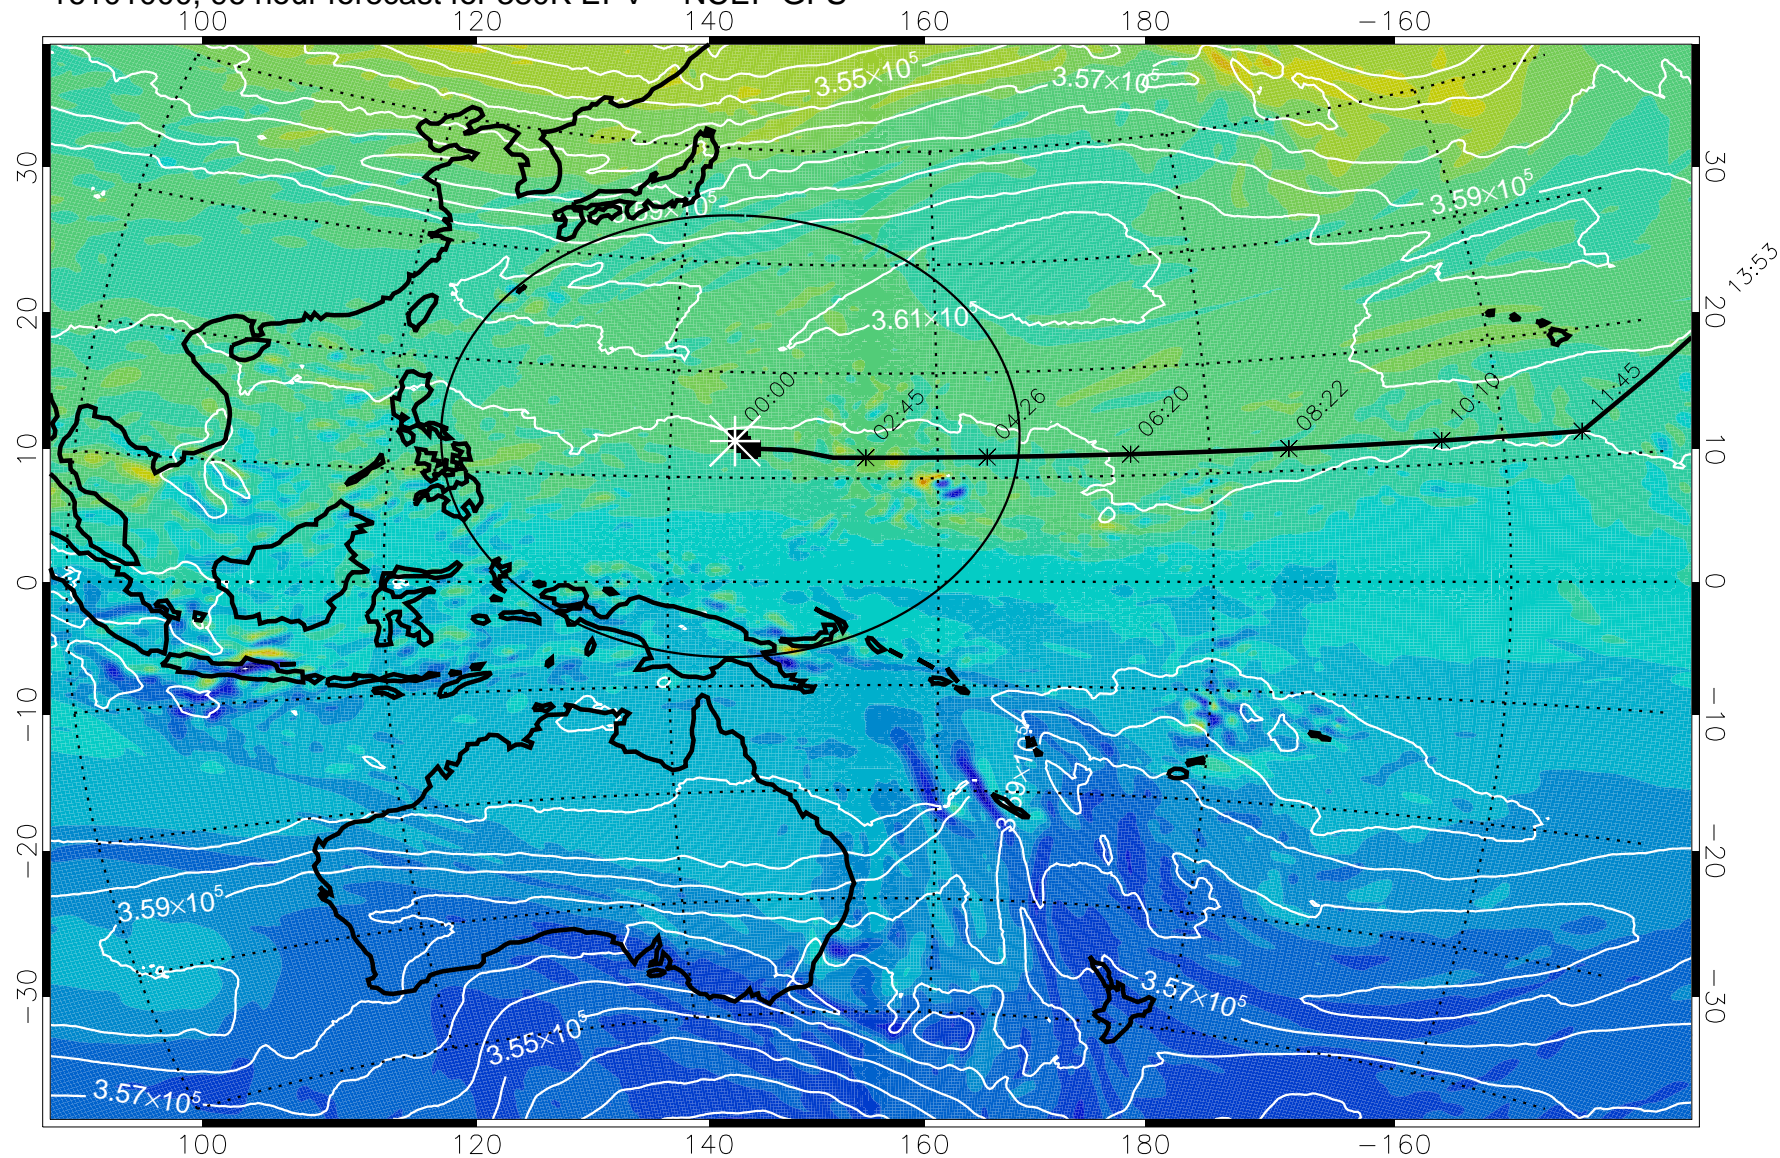

Range ring of 2304 km

15:52

13:53

16100906, 78 hour forecast for 380K EPV -- NCEP GFS

380K Montgomery Streamfunction, white

Range ring of 2304 km

15:52

16100912, 84 hour forecast for 380K EPV -- NCEP GFS

380K Montgomery Streamfunction, white

Range ring of 2304 km

15:52

16100918, 90 hour forecast for 380K EPV -- NCEP GFS

380K Montgomery Streamfunction, white

Range ring of 2304 km

15:52

16101000, 96 hour forecast for 380K EPV -- NCEP GFS

380K Montgomery Streamfunction, white

Range ring of 2304 km

15:52

16101006, 102 hour forecast for 380K EPV -- NCEP GFS

380K Montgomery Streamfunction, white

Range ring of 2304 km

15:52

16101012, 108 hour forecast for 380K EPV -- NCEP GFS

15:52

380K Montgomery Streamfunction, white

Range ring of 2304 km

16101018, 114 hour forecast for 380K EPV -- NCEP GFS

15:52

380K Montgomery Streamfunction, white

Range ring of 2304 km

16101100, 120 hour forecast for 380K EPV -- NCEP GFS