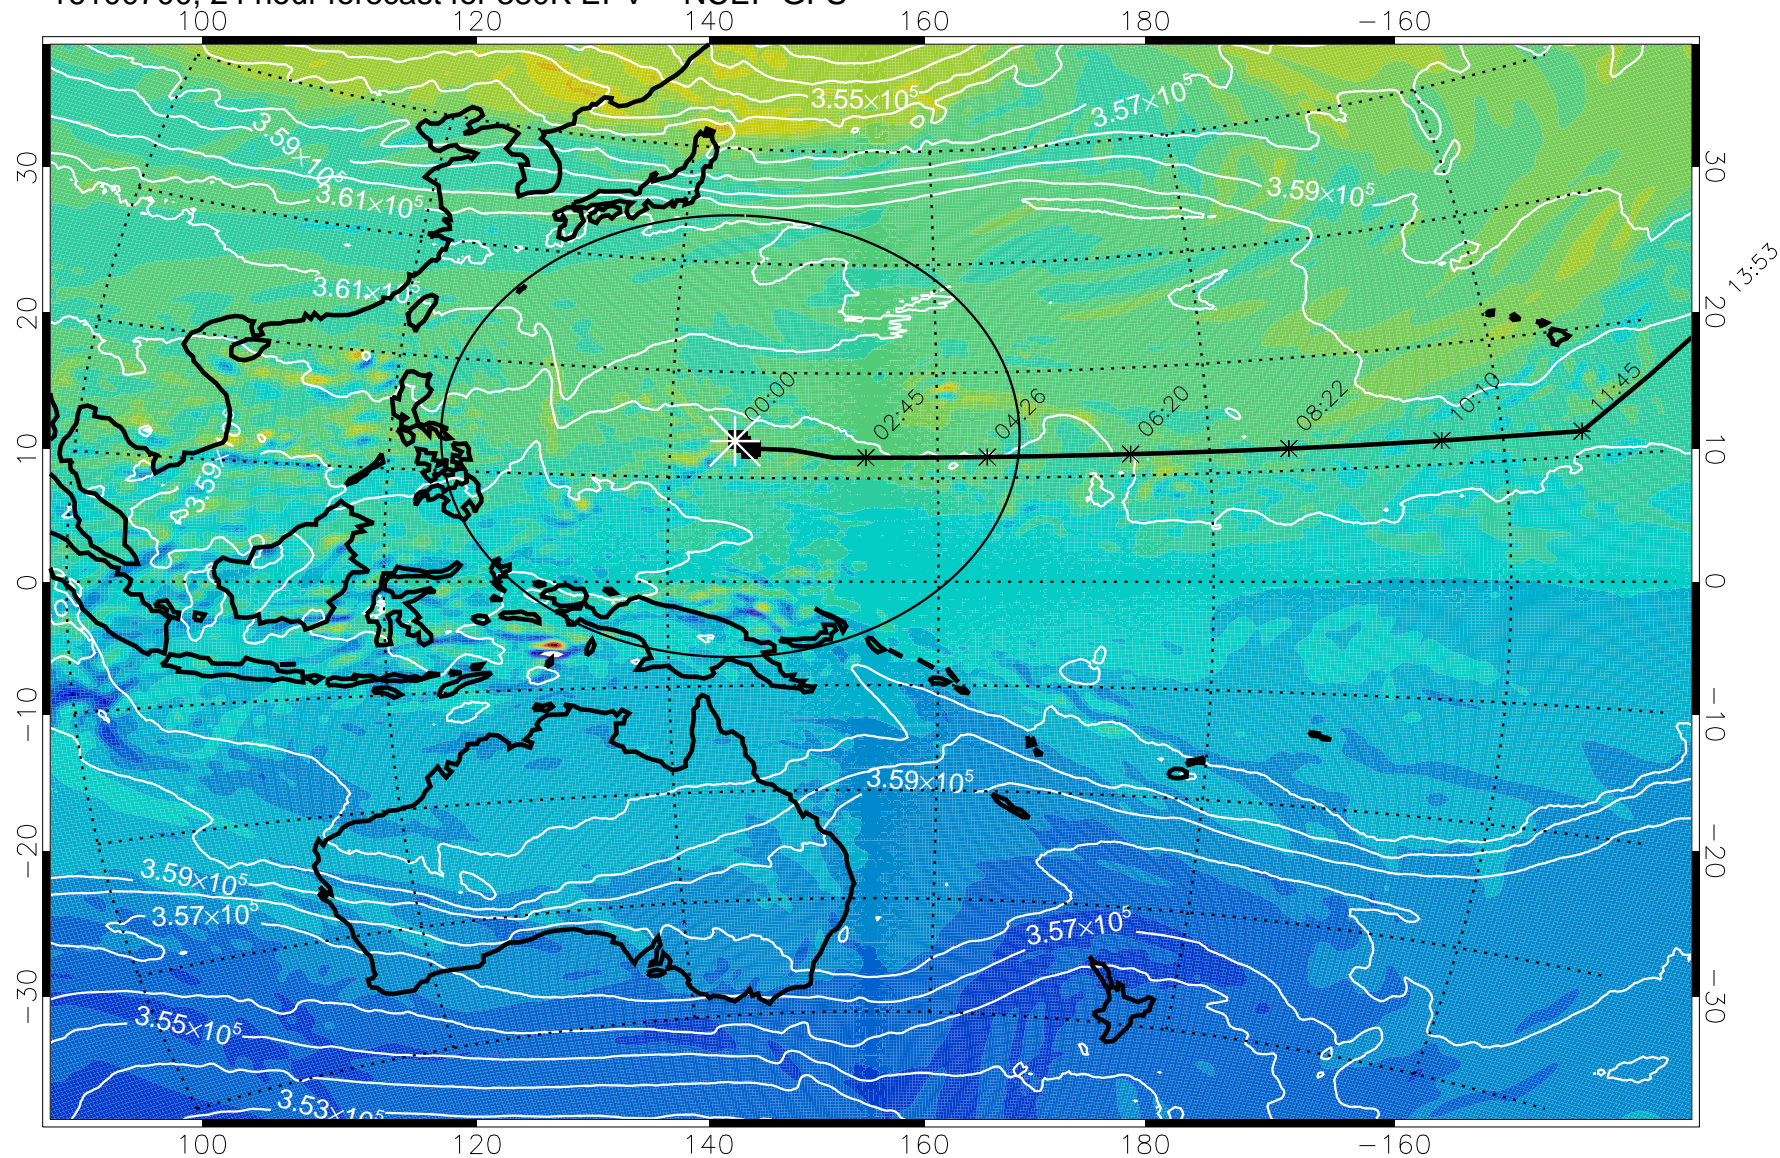

Range ring of 2304 km

16100618, 18 hour forecast for 380K EPV -- NCEP GFS

380K Montgomery Streamfunction, white

Range ring of 2304 km

15:52

13:53

16100700, 24 hour forecast for 380K EPV -- NCEP GFS

380K Montgomery Streamfunction, white

Range ring of 2304 km

15:52

16100706, 30 hour forecast for 38K EPV -- NCEP GFS

38K Montgomery Streamfunction, white

Range ring of 2304 km

16100712, 36 hour forecast for 380K EPV -- NCEP GFS

15:52

16100718, 42 hour forecast for 380K EPV -- NCEP GFS

380K Montgomery Streamfunction, white

Range ring of 2304 km

15:52

13:53

16100800, 48 hour forecast for 380K EPV -- NCEP GFS

380K Montgomery Streamfunction, white

Range ring of 2304 km

15:52

Range ring of 2304 km

15:52

16100818, 66 hour forecast for 380K EPV -- NCEP GFS

380K Montgomery Streamfunction, white

Range ring of 2304 km

15:52

16100900, 72 hour forecast for 380K EPV -- NCEP GFS

380K Montgomery Streamfunction, white