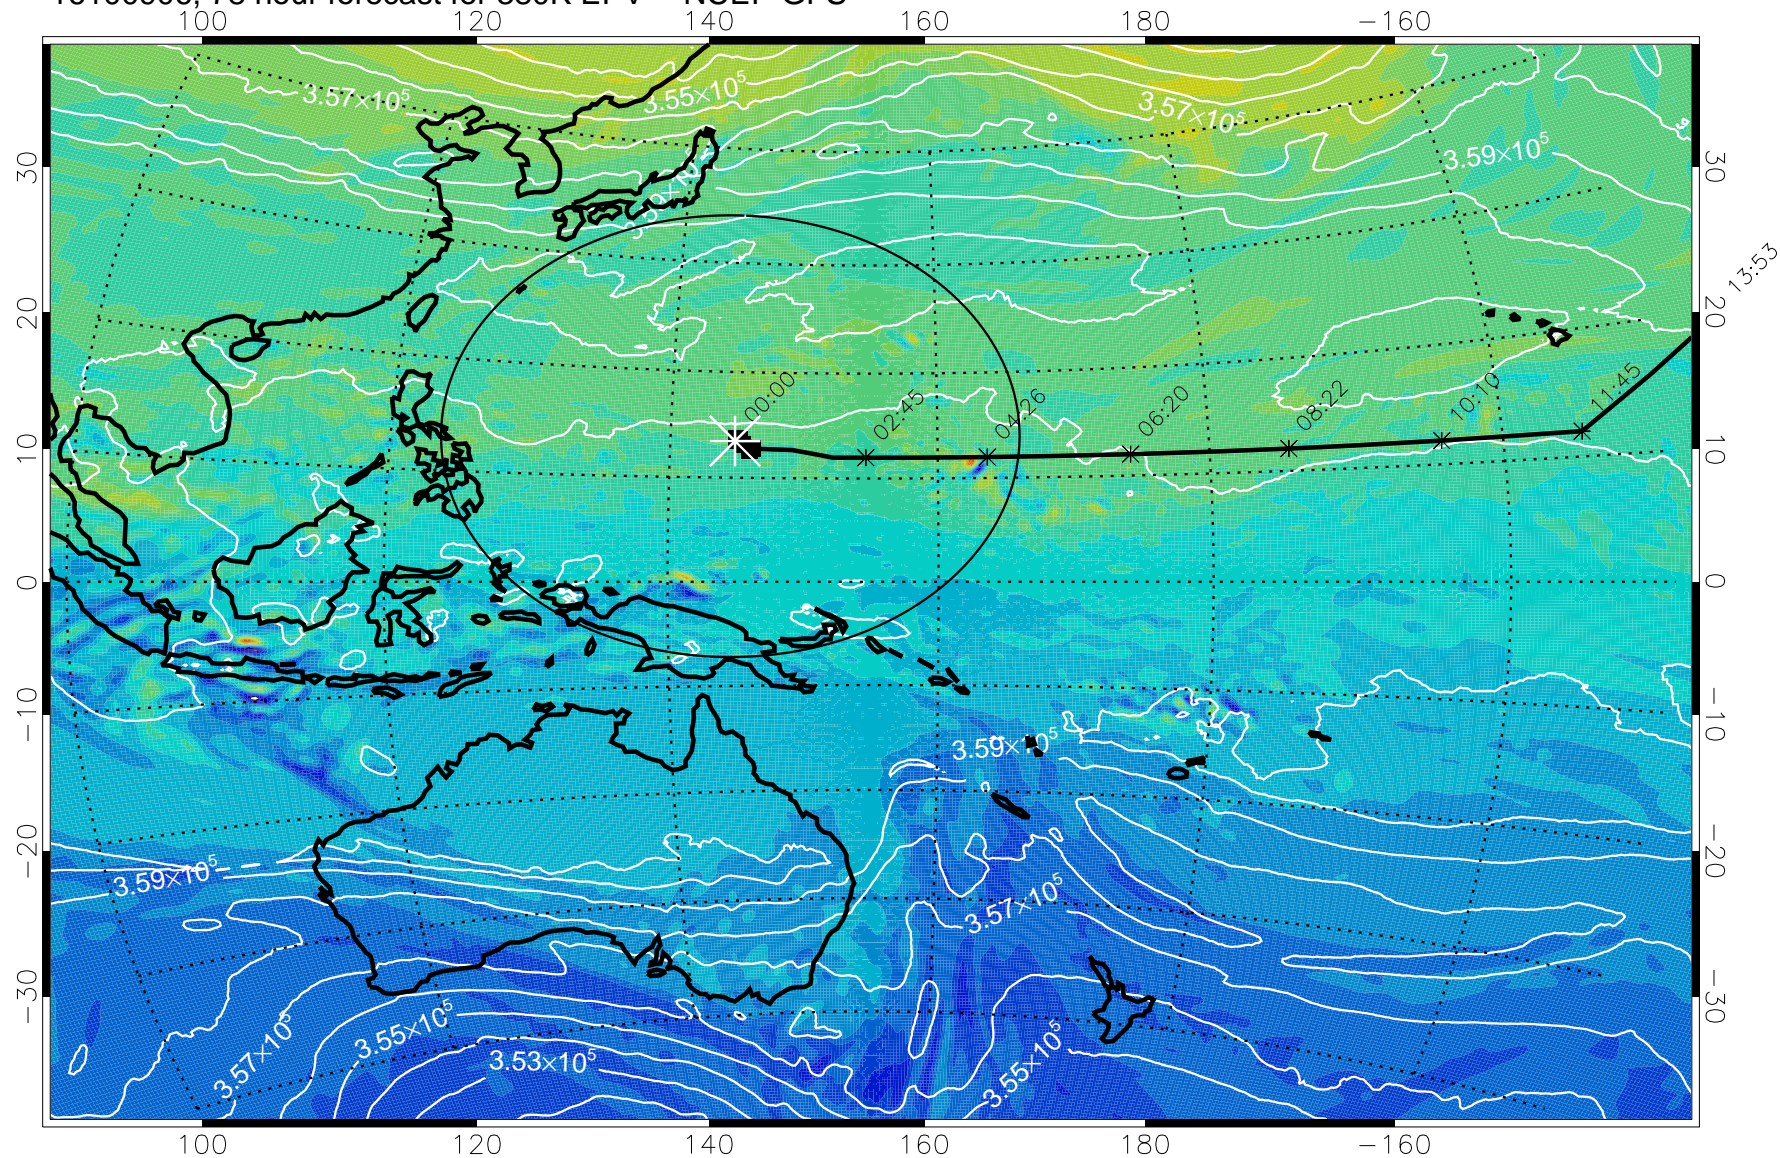

16100806, 54 hour forecast for 380K EPV -- NCEP GFS

380K Montgomery Streamfunction, white

Range ring of 2304 km

15:52

16100812, 60 hour forecast for 380K EPV -- NCEP GFS

380K Montgomery Streamfunction, white

Range ring of 2304 km

15:52

16100818, 66 hour forecast for 380K EPV -- NCEP GFS

380K Montgomery Streamfunction, white

Range ring of 2304 km

15:52

16100900, 72 hour forecast for 380K EPV -- NCEP GFS

380K Montgomery Streamfunction, white

Range ring of 2304 km

15:52

13:53

16100906, 78 hour forecast for 380K EPV -- NCEP GFS

380K Montgomery Streamfunction, white

Range ring of 2304 km

15:52

16100912, 84 hour forecast for 380K EPV -- NCEP GFS

380K Montgomery Streamfunction, white

Range ring of 2304 km

15:52

16100918, 90 hour forecast for 380K EPV -- NCEP GFS

380K Montgomery Streamfunction, white

Range ring of 2304 km

15:52

16101000, 96 hour forecast for 380K EPV -- NCEP GFS