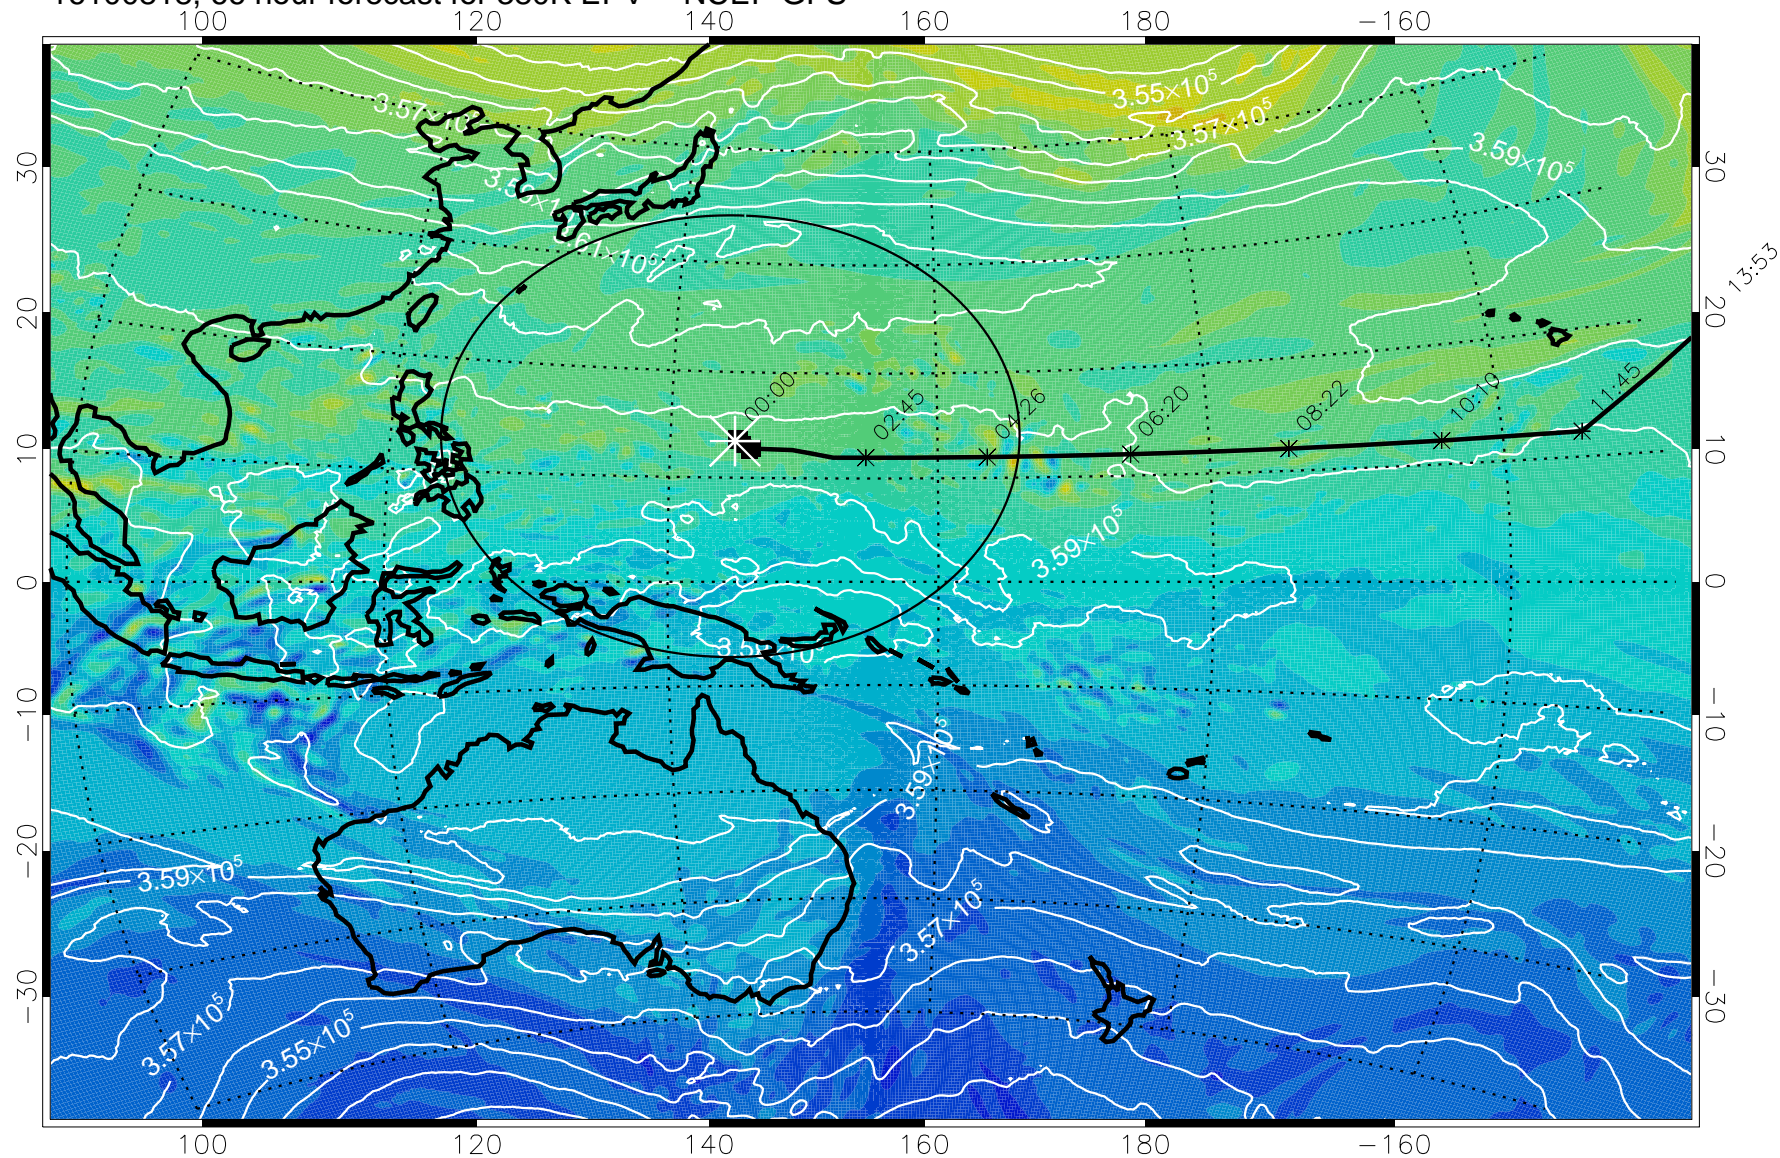

380K Montgomery Streamfunction, white

Range ring of 2304 km

15:52

13:53

16100800, 48 hour forecast for 380K EPV -- NCEP GFS

380K Montgomery Streamfunction, white

Range ring of 2304 km

15:52

16100806, 54 hour forecast for 380K EPV -- NCEP GFS

380K Montgomery Streamfunction, white

Range ring of 2304 km

15:52

16100812, 60 hour forecast for 380K EPV -- NCEP GFS

380K Montgomery Streamfunction, white

Range ring of 2304 km

15:52

16100818, 66 hour forecast for 380K EPV -- NCEP GFS

380K Montgomery Streamfunction, white

Range ring of 2304 km

15:52

16100900, 72 hour forecast for 380K EPV -- NCEP GFS

380K Montgomery Streamfunction, white

Range ring of 2304 km

15:52

13:53

16100906, 78 hour forecast for 380K EPV -- NCEP GFS

380K Montgomery Streamfunction, white

Range ring of 2304 km

15:52

16100912, 84 hour forecast for 380K EPV -- NCEP GFS