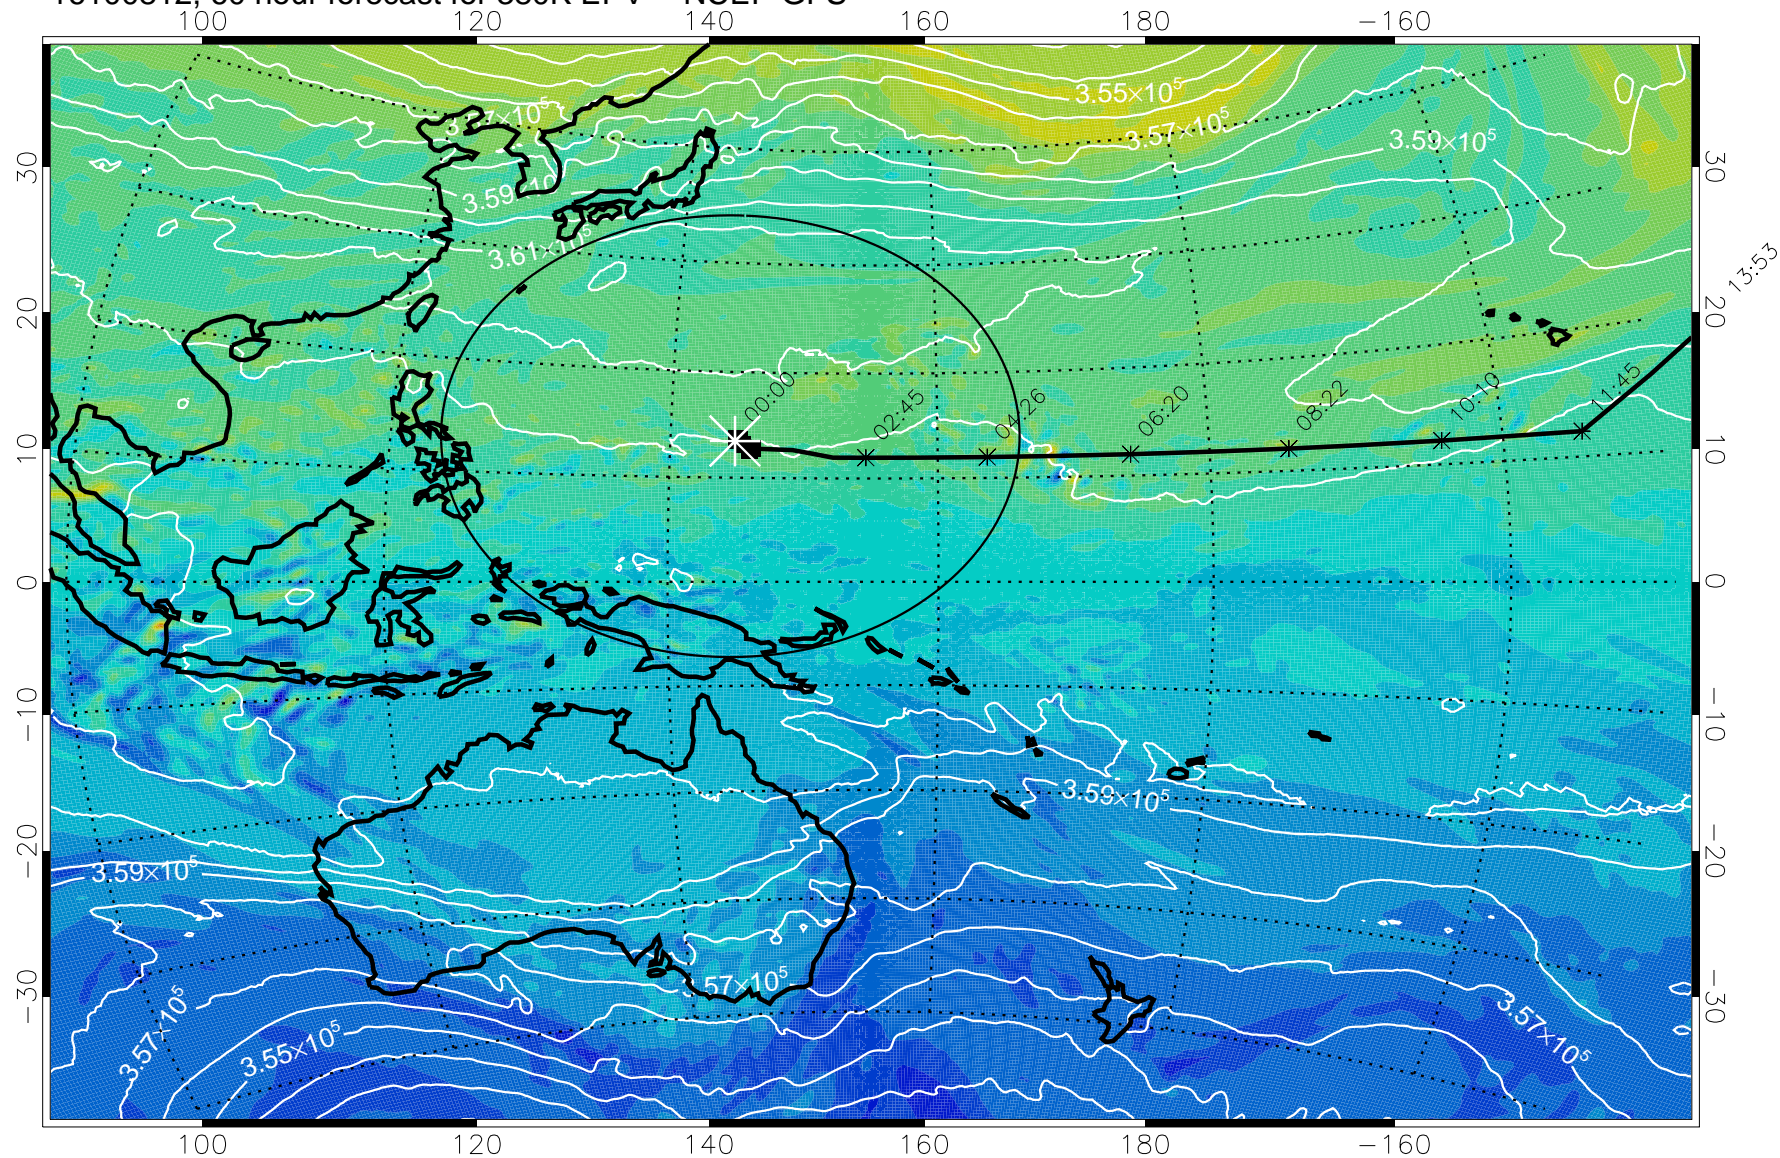

380K Montgomery Streamfunction, white

Range ring of 2304 km

15:52

13:53

16100800, 48 hour forecast for 380K EPV -- NCEP GFS

380K Montgomery Streamfunction, white

Range ring of 2304 km

15:52

16100806, 54 hour forecast for 380K EPV -- NCEP GFS

380K Montgomery Streamfunction, white

Range ring of 2304 km

15:52

16100812, 60 hour forecast for 380K EPV -- NCEP GFS

380K Montgomery Streamfunction, white

Range ring of 2304 km

15:52

16100818, 66 hour forecast for 380K EPV -- NCEP GFS

380K Montgomery Streamfunction, white

Range ring of 2304 km

15:52

16100900, 72 hour forecast for 380K EPV -- NCEP GFS

380K Montgomery Streamfunction, white

Range ring of 2304 km

15:52

13:53

16100906, 78 hour forecast for 380K EPV -- NCEP GFS

380K Montgomery Streamfunction, white

Range ring of 2304 km

15:52

16100912, 84 hour forecast for 380K EPV -- NCEP GFS