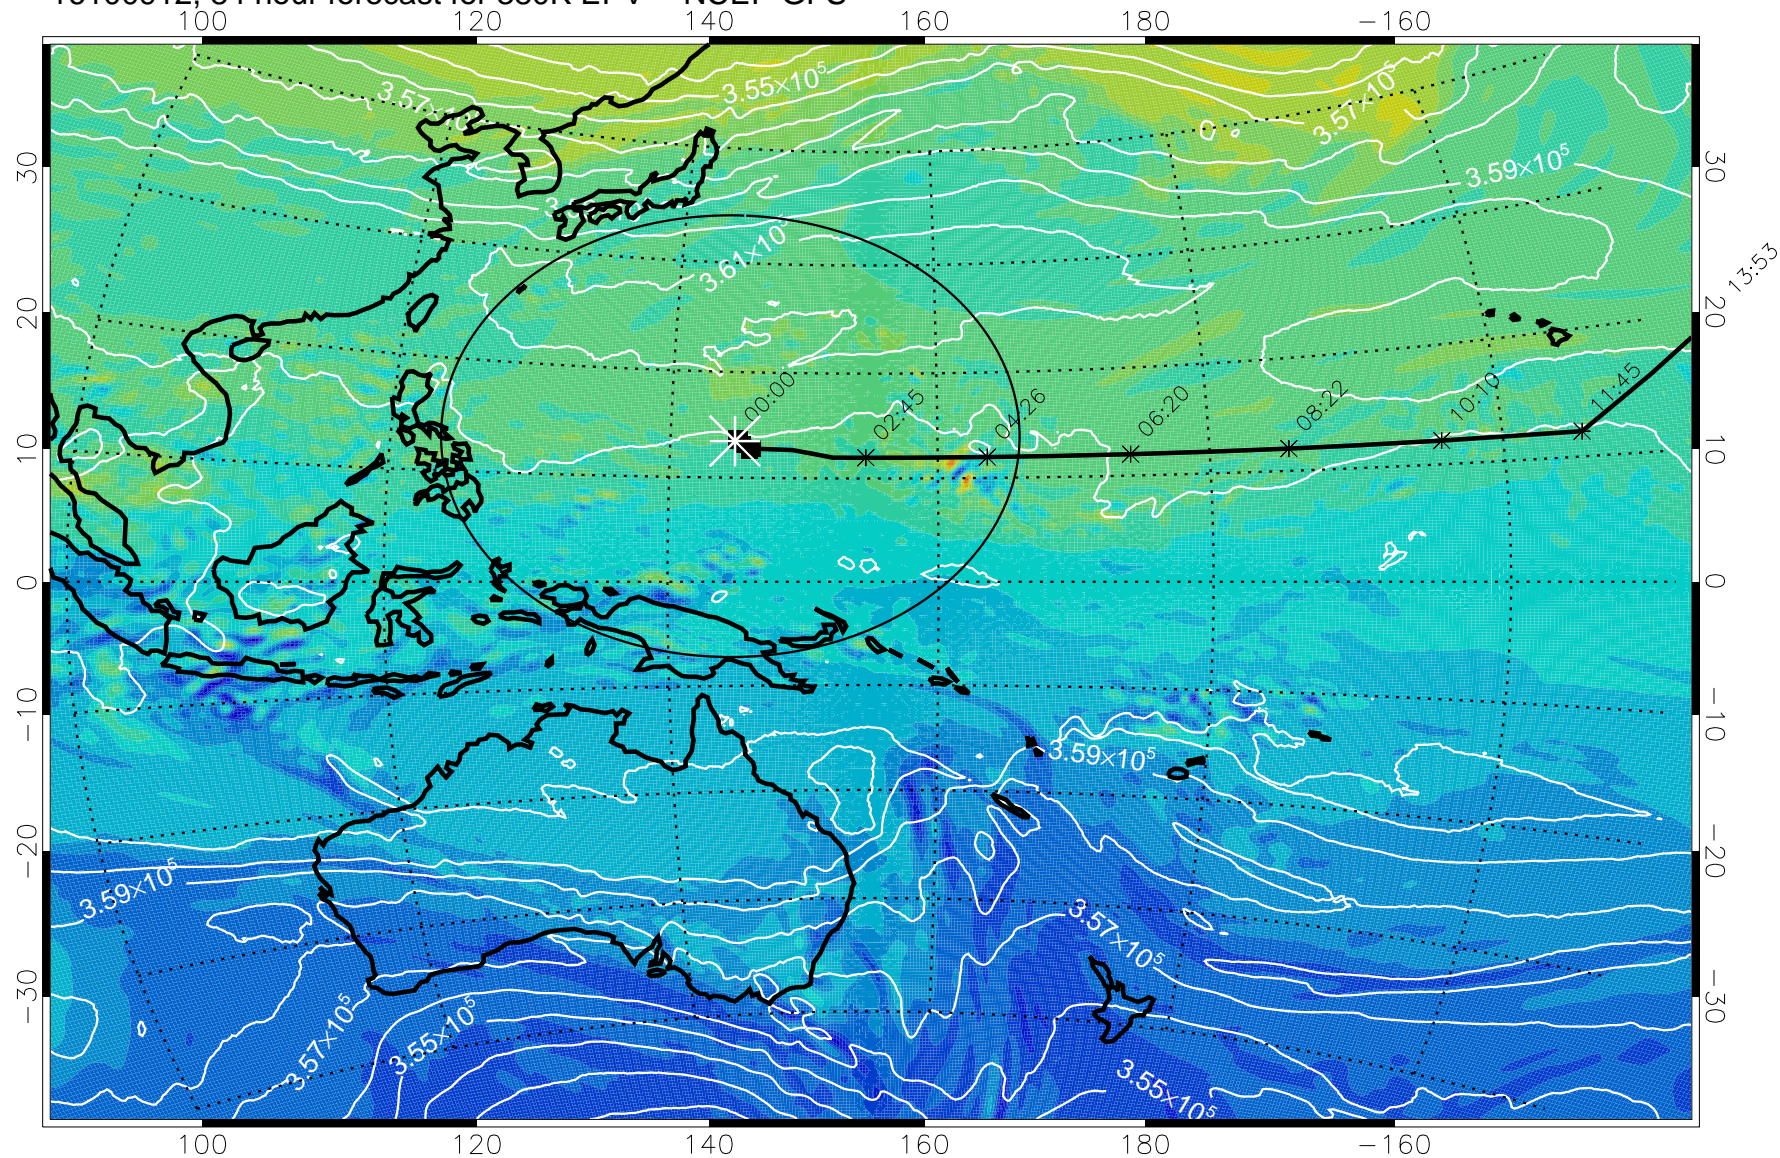

Range ring of 2304 km

15:52

16100818, 66 hour forecast for 380K EPV -- NCEP GFS

380K Montgomery Streamfunction, white

Range ring of 2304 km

15:52

16100900, 72 hour forecast for 380K EPV -- NCEP GFS

380K Montgomery Streamfunction, white

Range ring of 2304 km

15:52

13:53

16100906, 78 hour forecast for 380K EPV -- NCEP GFS

380K Montgomery Streamfunction, white

Range ring of 2304 km

15:52

16100912, 84 hour forecast for 380K EPV -- NCEP GFS

380K Montgomery Streamfunction, white

Range ring of 2304 km

15:52

16100918, 90 hour forecast for 380K EPV -- NCEP GFS

380K Montgomery Streamfunction, white

Range ring of 2304 km

15:52

16101000, 96 hour forecast for 380K EPV -- NCEP GFS

380K Montgomery Streamfunction, white

Range ring of 2304 km

15:52

16101006, 102 hour forecast for 380K EPV -- NCEP GFS

380K Montgomery Streamfunction, white

Range ring of 2304 km

15:52

16101012, 108 hour forecast for 380K EPV -- NCEP GFS