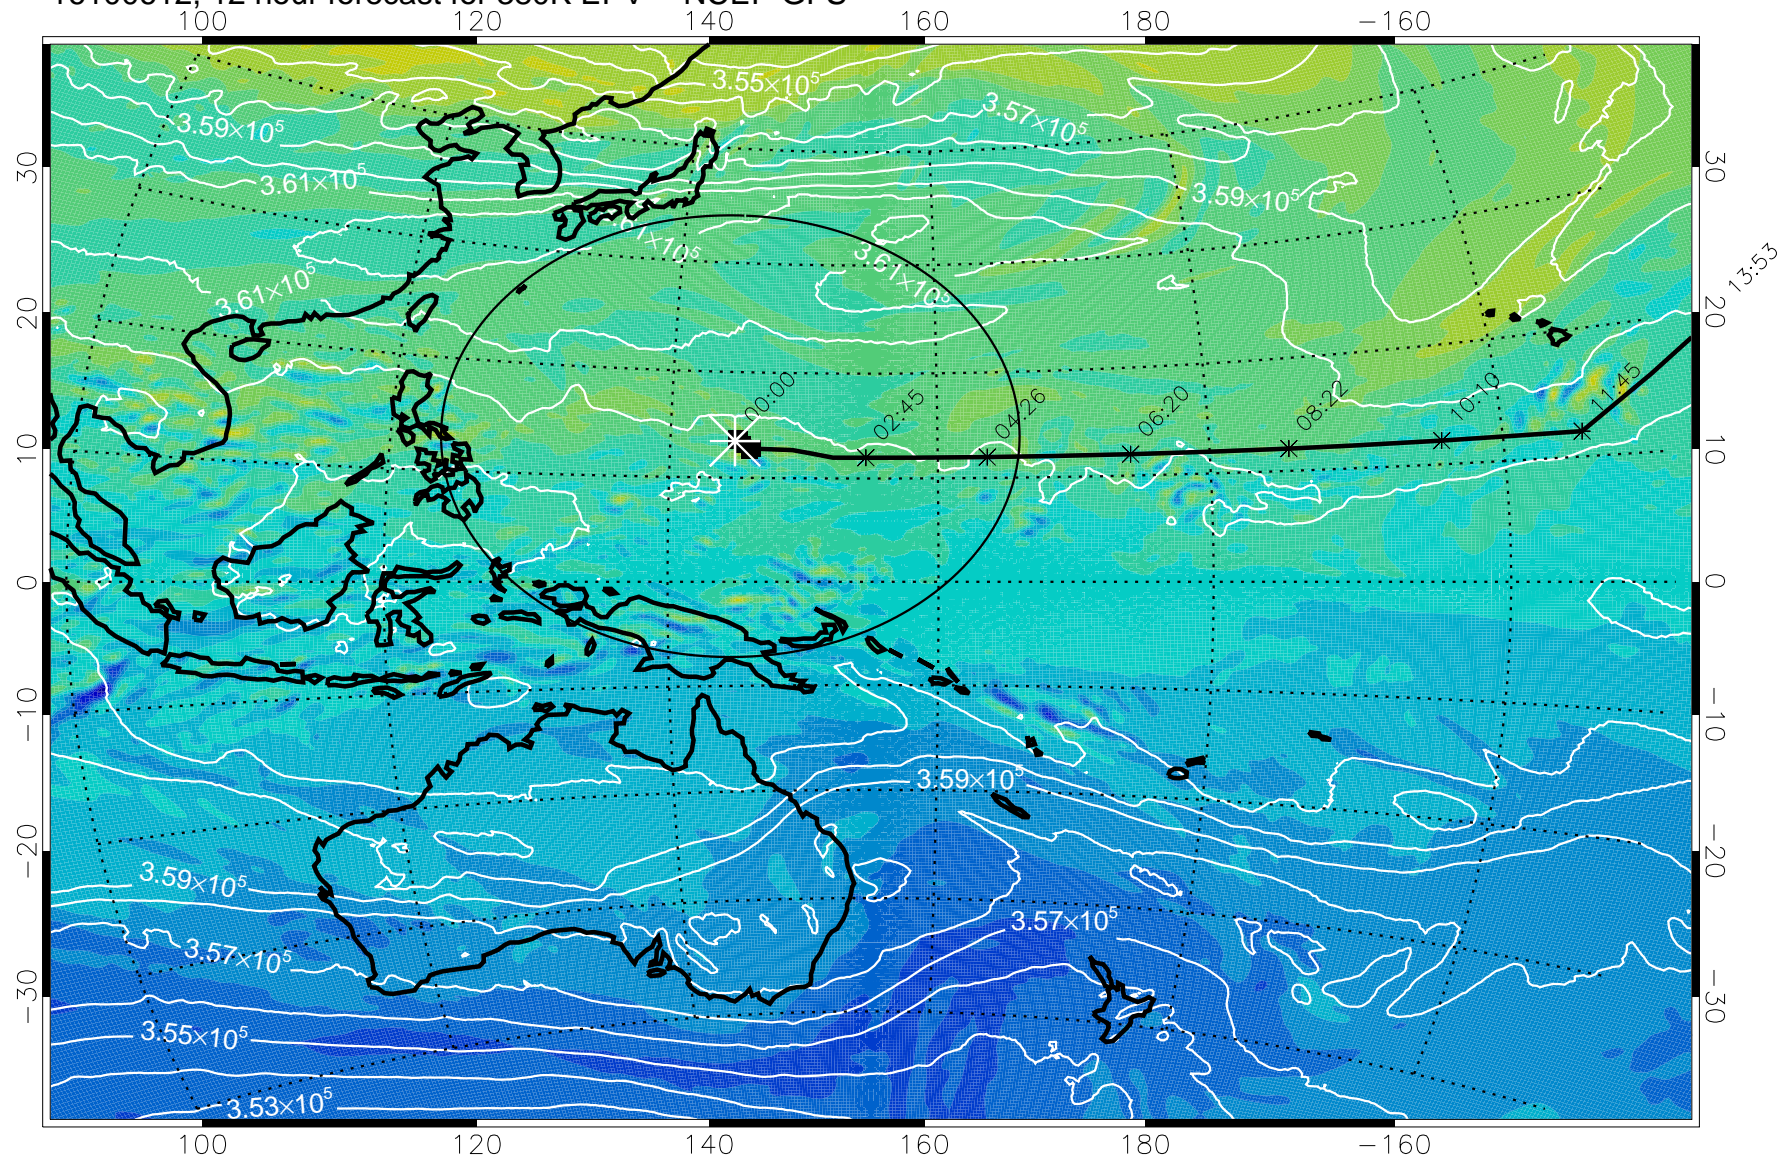

16100606, 6 hour forecast for 380K EPV -- NCEP GFS

380K Montgomery Streamfunction, white

Range ring of 2304 km

16100612, 12 hour forecast for 380K EPV -- NCEP GFS

15:52

380K Montgomery Streamfunction, white

Range ring of 2304 km

16100618, 18 hour forecast for 380K EPV -- NCEP GFS

380K Montgomery Streamfunction, white

Range ring of 2304 km

15:52

13:53

16100700, 24 hour forecast for 380K EPV -- NCEP GFS

380K Montgomery Streamfunction, white

Range ring of 2304 km

15:52

16100706, 30 hour forecast for 38K EPV -- NCEP GFS

38K Montgomery Streamfunction, white

Range ring of 2304 km

16100712, 36 hour forecast for 380K EPV -- NCEP GFS

15:52

16100718, 42 hour forecast for 380K EPV -- NCEP GFS

Range ring of 2304 km

15:52

16100818, 66 hour forecast for 380K EPV -- NCEP GFS

380K Montgomery Streamfunction, white

Range ring of 2304 km

15:52

16100900, 72 hour forecast for 380K EPV -- NCEP GFS

380K Montgomery Streamfunction, white