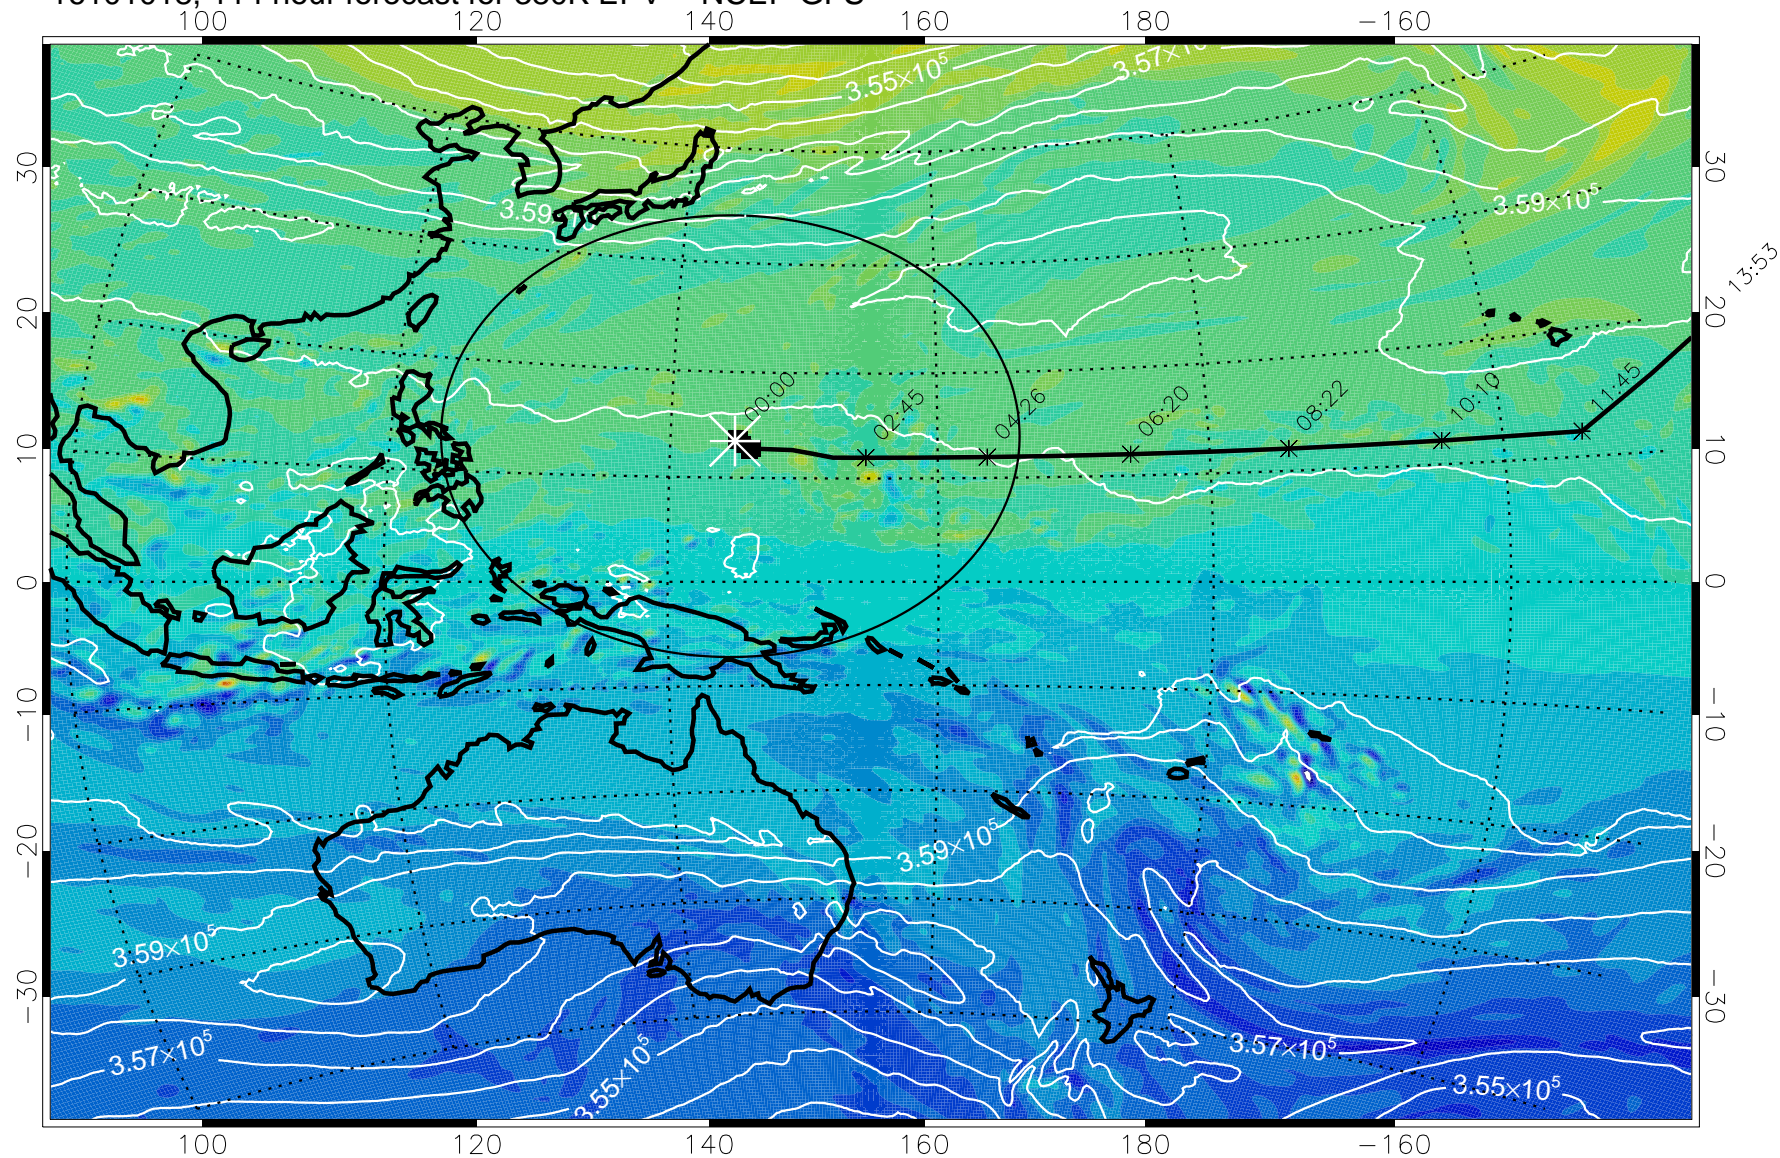

380K Montgomery Streamfunction, white

Range ring of 2304 km

15:52

16100918, 90 hour forecast for 380K EPV -- NCEP GFS

380K Montgomery Streamfunction, white

Range ring of 2304 km

15:52

16101000, 96 hour forecast for 380K EPV -- NCEP GFS

380K Montgomery Streamfunction, white

Range ring of 2304 km

15:52

16101006, 102 hour forecast for 380K EPV -- NCEP GFS

380K Montgomery Streamfunction, white

Range ring of 2304 km

15:52

16101012, 108 hour forecast for 380K EPV -- NCEP GFS

15:52

380K Montgomery Streamfunction, white

Range ring of 2304 km

16101018, 114 hour forecast for 380K EPV -- NCEP GFS

15:52

380K Montgomery Streamfunction, white

Range ring of 2304 km

16101100, 120 hour forecast for 380K EPV -- NCEP GFS