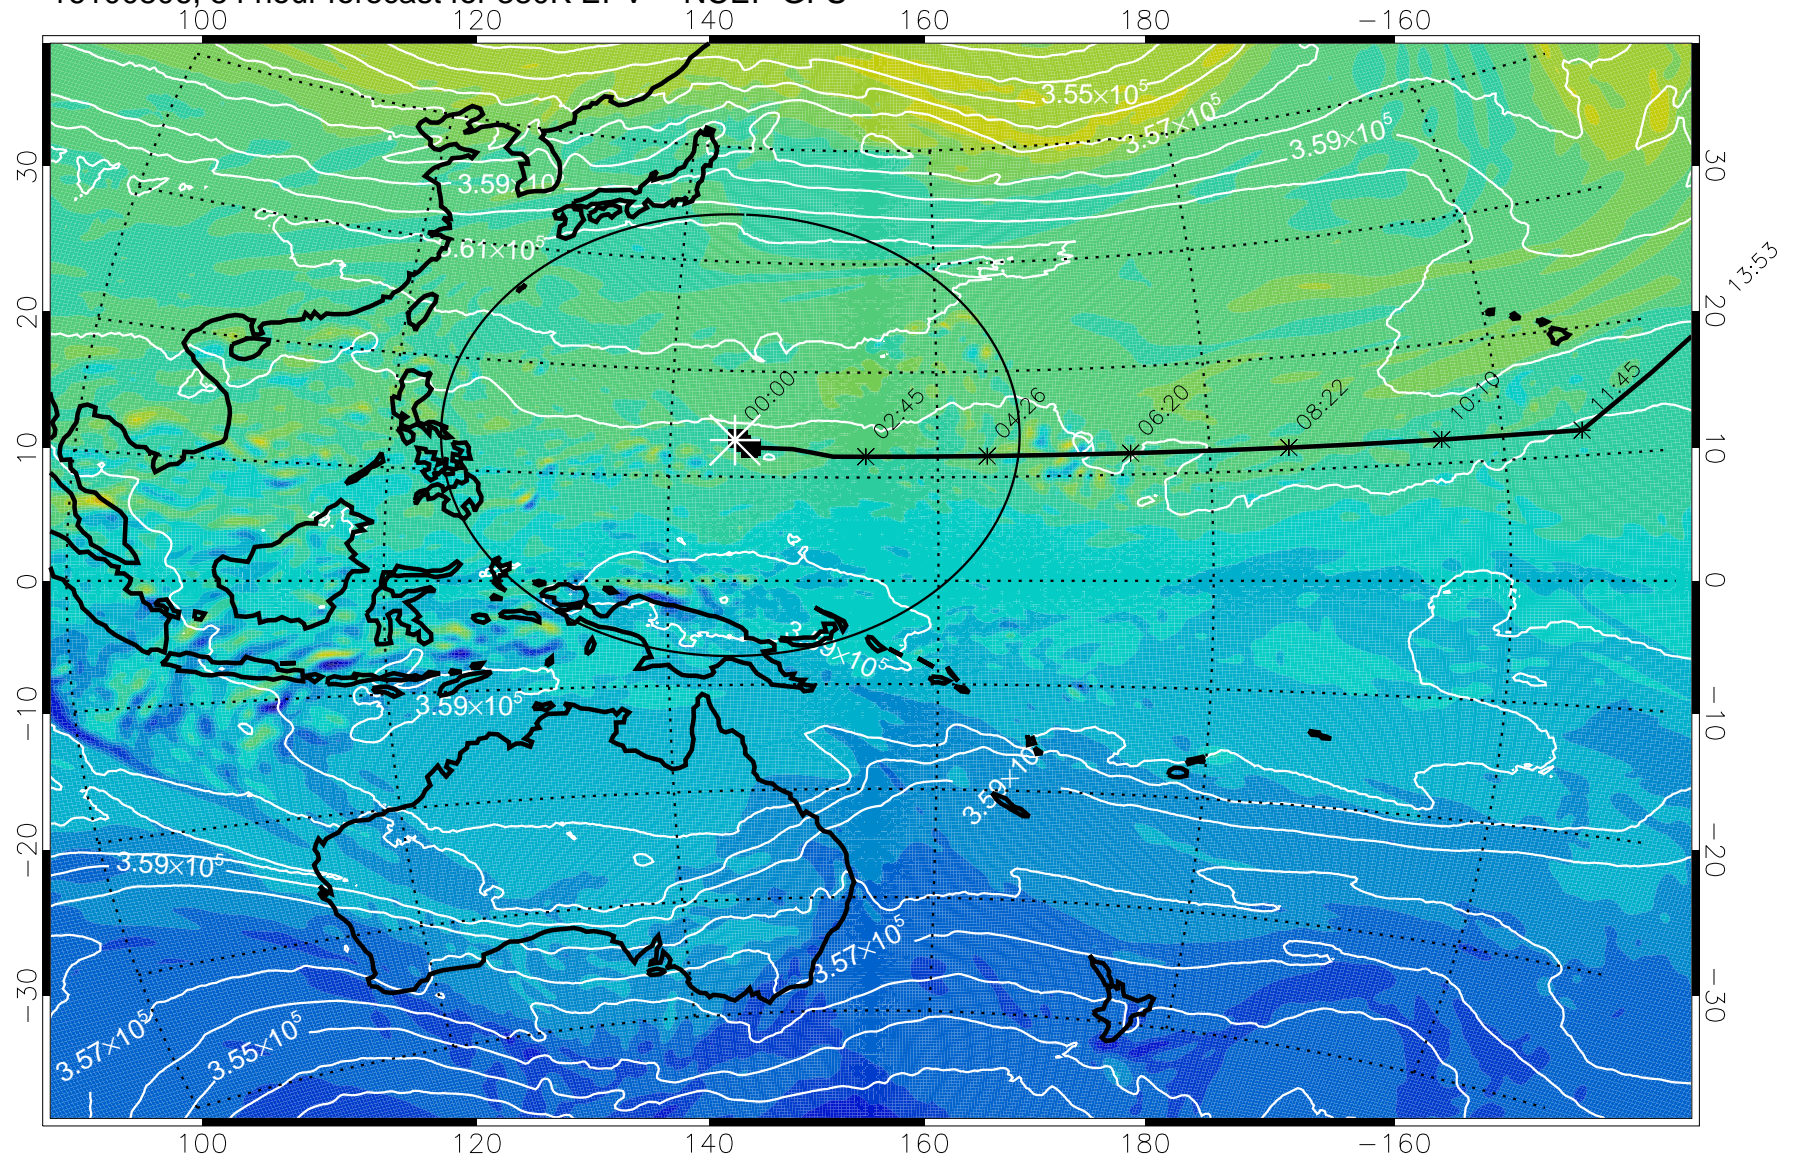

380K Montgomery Streamfunction, white

Range ring of 2304 km

15:52

13:53

16100800, 48 hour forecast for 380K EPV -- NCEP GFS

380K Montgomery Streamfunction, white

Range ring of 2304 km

15:52

16100806, 54 hour forecast for 380K EPV -- NCEP GFS

380K Montgomery Streamfunction, white

Range ring of 2304 km

15:52

16100812, 60 hour forecast for 380K EPV -- NCEP GFS

380K Montgomery Streamfunction, white

Range ring of 2304 km

15:52

16100818, 66 hour forecast for 380K EPV -- NCEP GFS

380K Montgomery Streamfunction, white

Range ring of 2304 km

15:52

16100900, 72 hour forecast for 380K EPV -- NCEP GFS

380K Montgomery Streamfunction, white

Range ring of 2304 km

15:52

13:53

16100906, 78 hour forecast for 380K EPV -- NCEP GFS

380K Montgomery Streamfunction, white

Range ring of 2304 km

15:52

16100912, 84 hour forecast for 380K EPV -- NCEP GFS