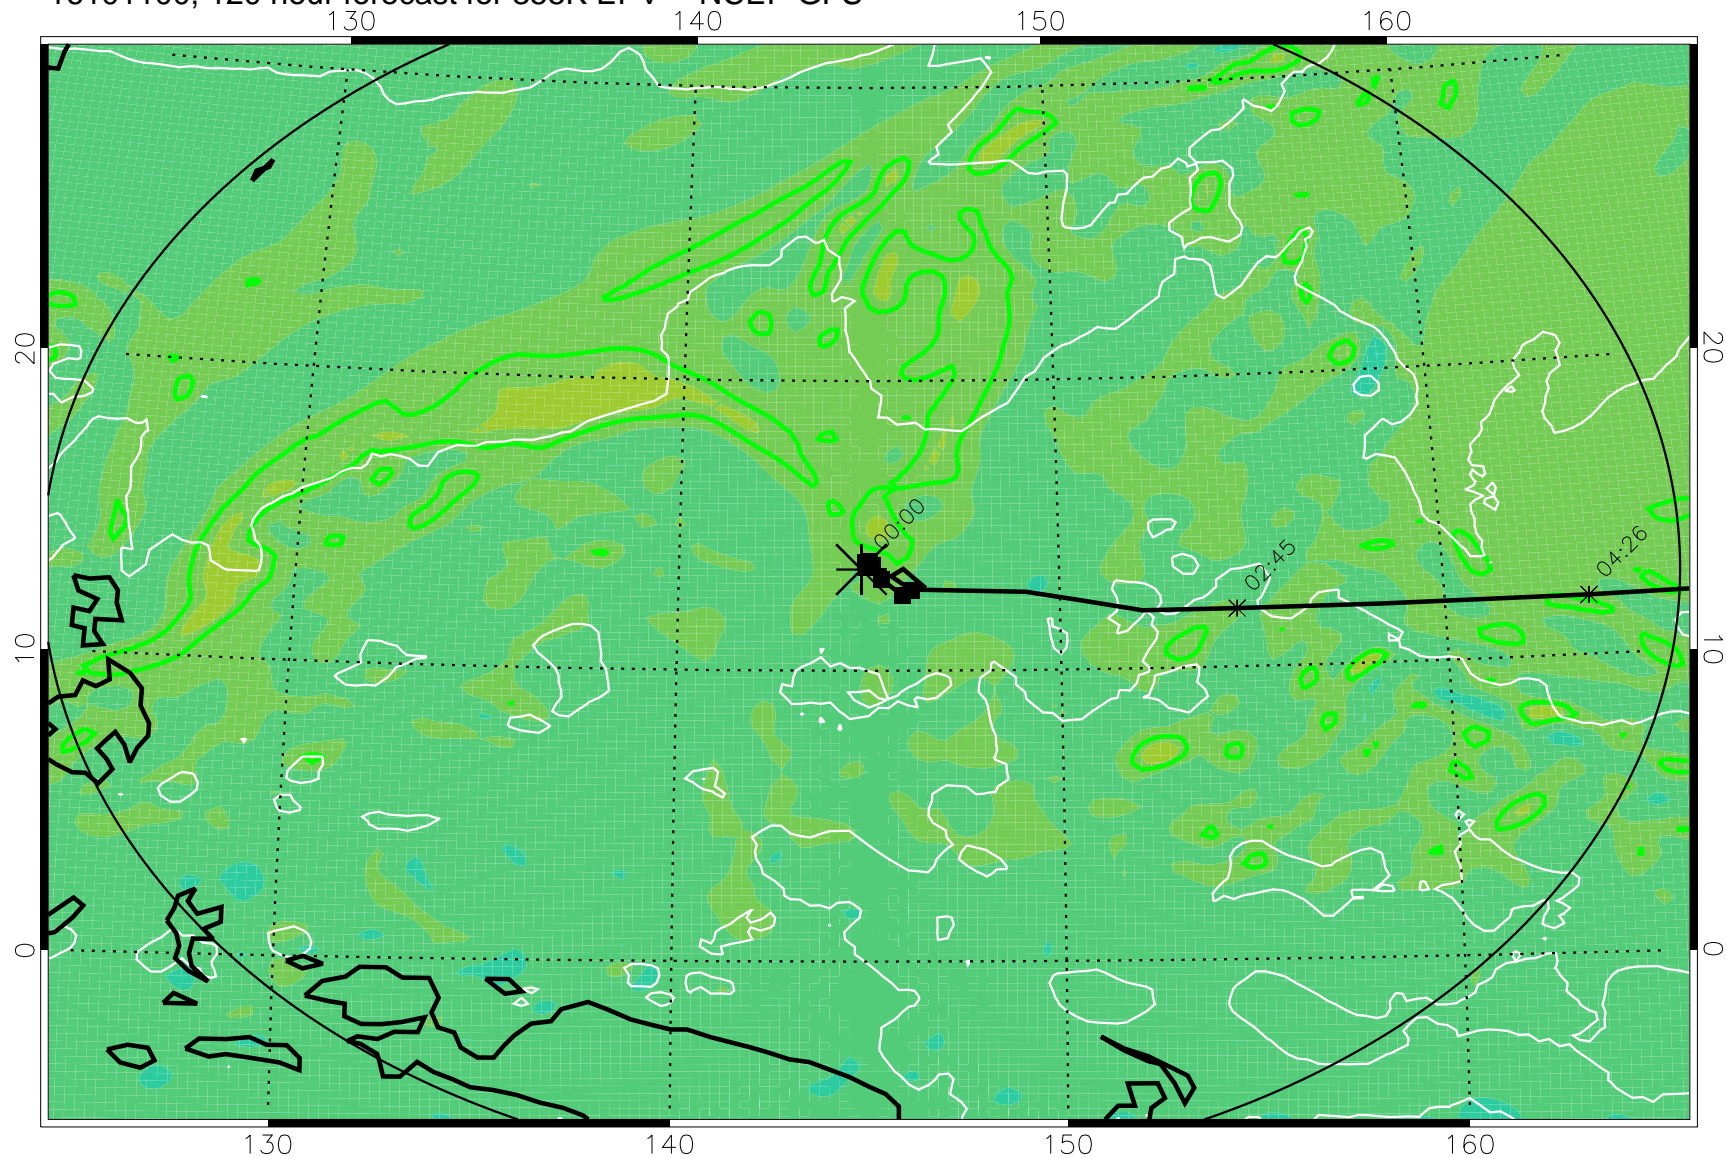

16100906, 78 hour forecast for 355K EPV -- NCEP GFS

355K Montgomery Streamfunction, white
EPV Tropopause (2 PVU) Position
Range ring of 2304 km

16100912, 84 hour forecast for 355K EPV -- NCEP GFS

355K Montgomery Streamfunction, white
EPV Tropopause (2 PVU) Position
Range ring of 2304 km

16100918, 90 hour forecast for 355K EPV -- NCEP GFS

355K Montgomery Streamfunction, white
EPV Tropopause (2 PVU) Position
Range ring of 2304 km

16101000, 96 hour forecast for 355K EPV -- NCEP GFS

355K Montgomery Streamfunction, white
EPV Tropopause (2 PVU) Position
Range ring of 2304 km

16101006, 102 hour forecast for 355K EPV -- NCEP GFS

355K Montgomery Streamfunction, white
EPV Tropopause (2 PVU) Position
Range ring of 2304 km

16101012, 108 hour forecast for 355K EPV -- NCEP GFS

355K Montgomery Streamfunction, white
EPV Tropopause (2 PVU) Position
Range ring of 2304 km

16101018, 114 hour forecast for 355K EPV -- NCEP GFS

355K Montgomery Streamfunction, white
EPV Tropopause (2 PVU) Position
Range ring of 2304 km

16101100, 120 hour forecast for 355K EPV -- NCEP GFS

355K Montgomery Streamfunction, white
EPV Tropopause (2 PVU) Position
Range ring of 2304 km