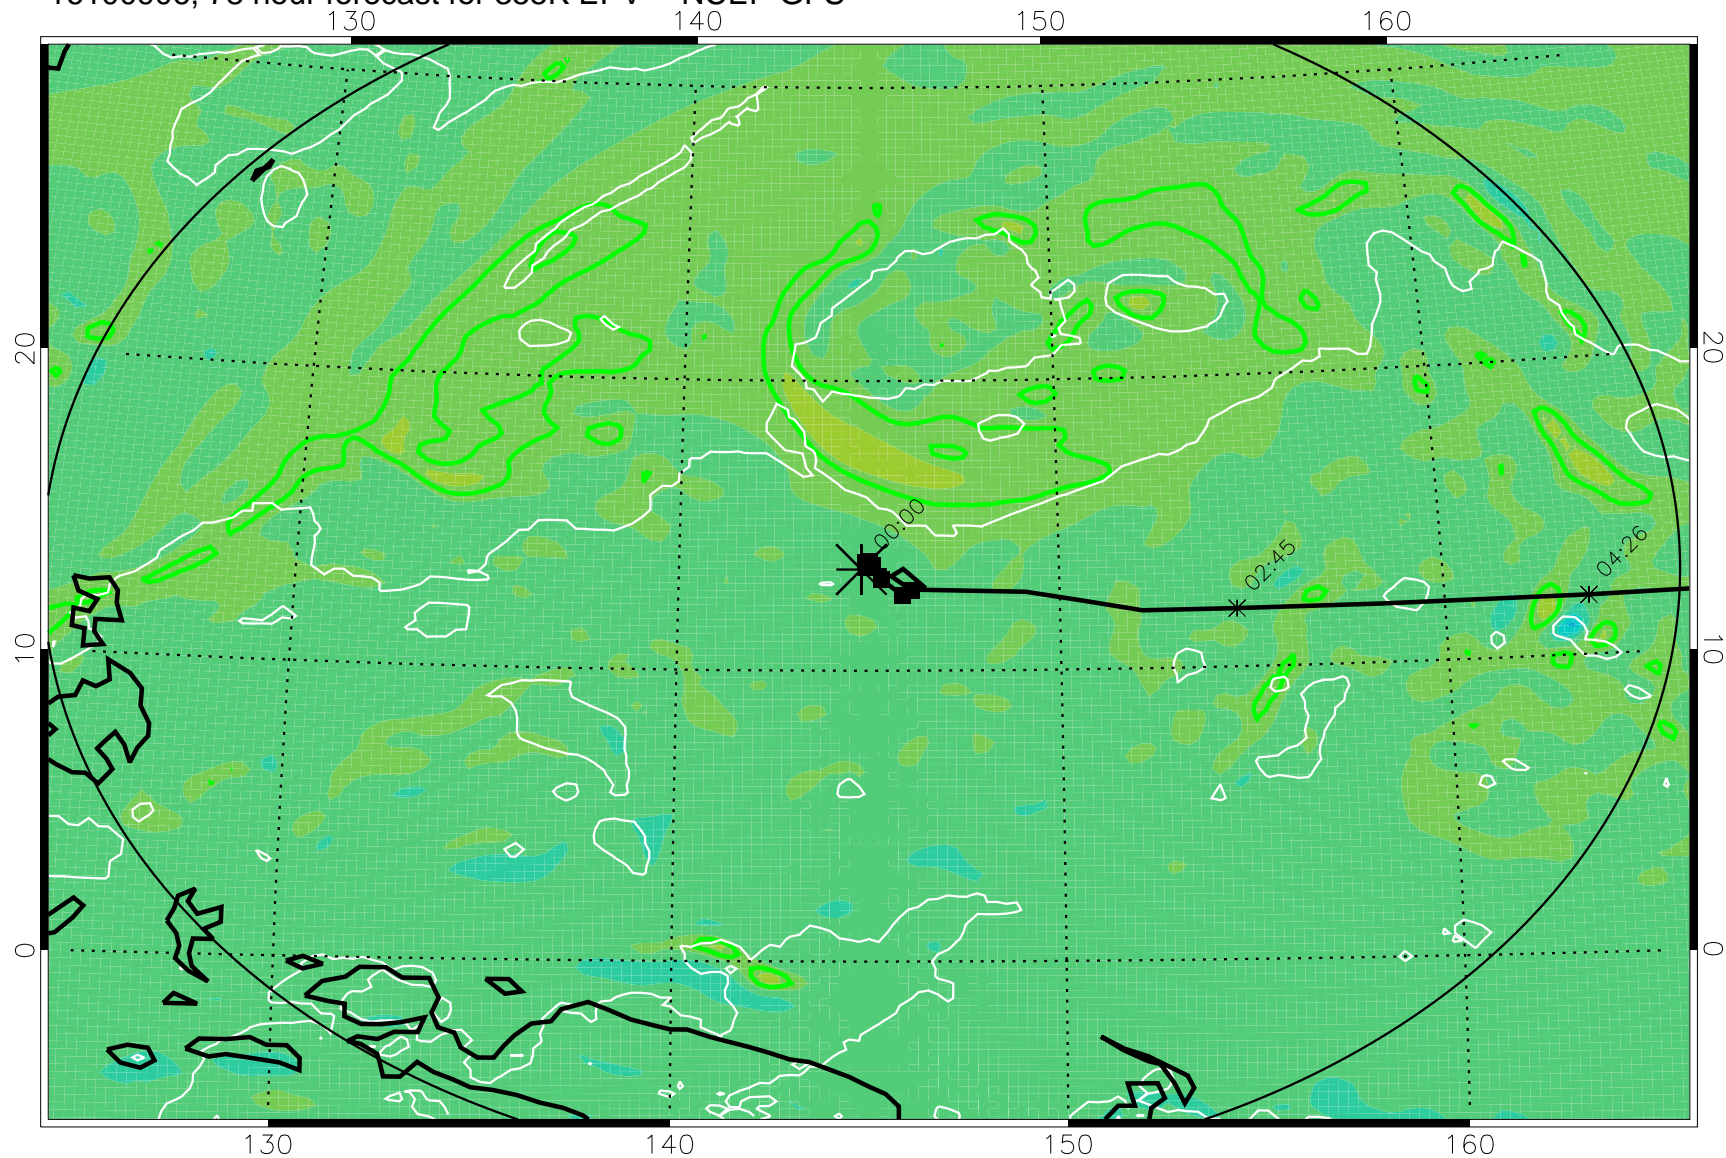

16100818, 66 hour forecast for 355K EPV -- NCEP GFS

355K Montgomery Streamfunction, white
EPV Tropopause (2 PVU) Position
Range ring of 2304 km

16100900, 72 hour forecast for 355K EPV -- NCEP GFS

355K Montgomery Streamfunction, white
EPV Tropopause (2 PVU) Position
Range ring of 2304 km

16100906, 78 hour forecast for 355K EPV -- NCEP GFS

355K Montgomery Streamfunction, white
EPV Tropopause (2 PVU) Position
Range ring of 2304 km

16100912, 84 hour forecast for 355K EPV -- NCEP GFS

355K Montgomery Streamfunction, white
EPV Tropopause (2 PVU) Position
Range ring of 2304 km

16100918, 90 hour forecast for 355K EPV -- NCEP GFS

355K Montgomery Streamfunction, white
EPV Tropopause (2 PVU) Position
Range ring of 2304 km

16101000, 96 hour forecast for 355K EPV -- NCEP GFS

355K Montgomery Streamfunction, white
EPV Tropopause (2 PVU) Position
Range ring of 2304 km

16101006, 102 hour forecast for 355K EPV -- NCEP GFS

355K Montgomery Streamfunction, white
EPV Tropopause (2 PVU) Position
Range ring of 2304 km

16101012, 108 hour forecast for 355K EPV -- NCEP GFS

355K Montgomery Streamfunction, white
EPV Tropopause (2 PVU) Position
Range ring of 2304 km