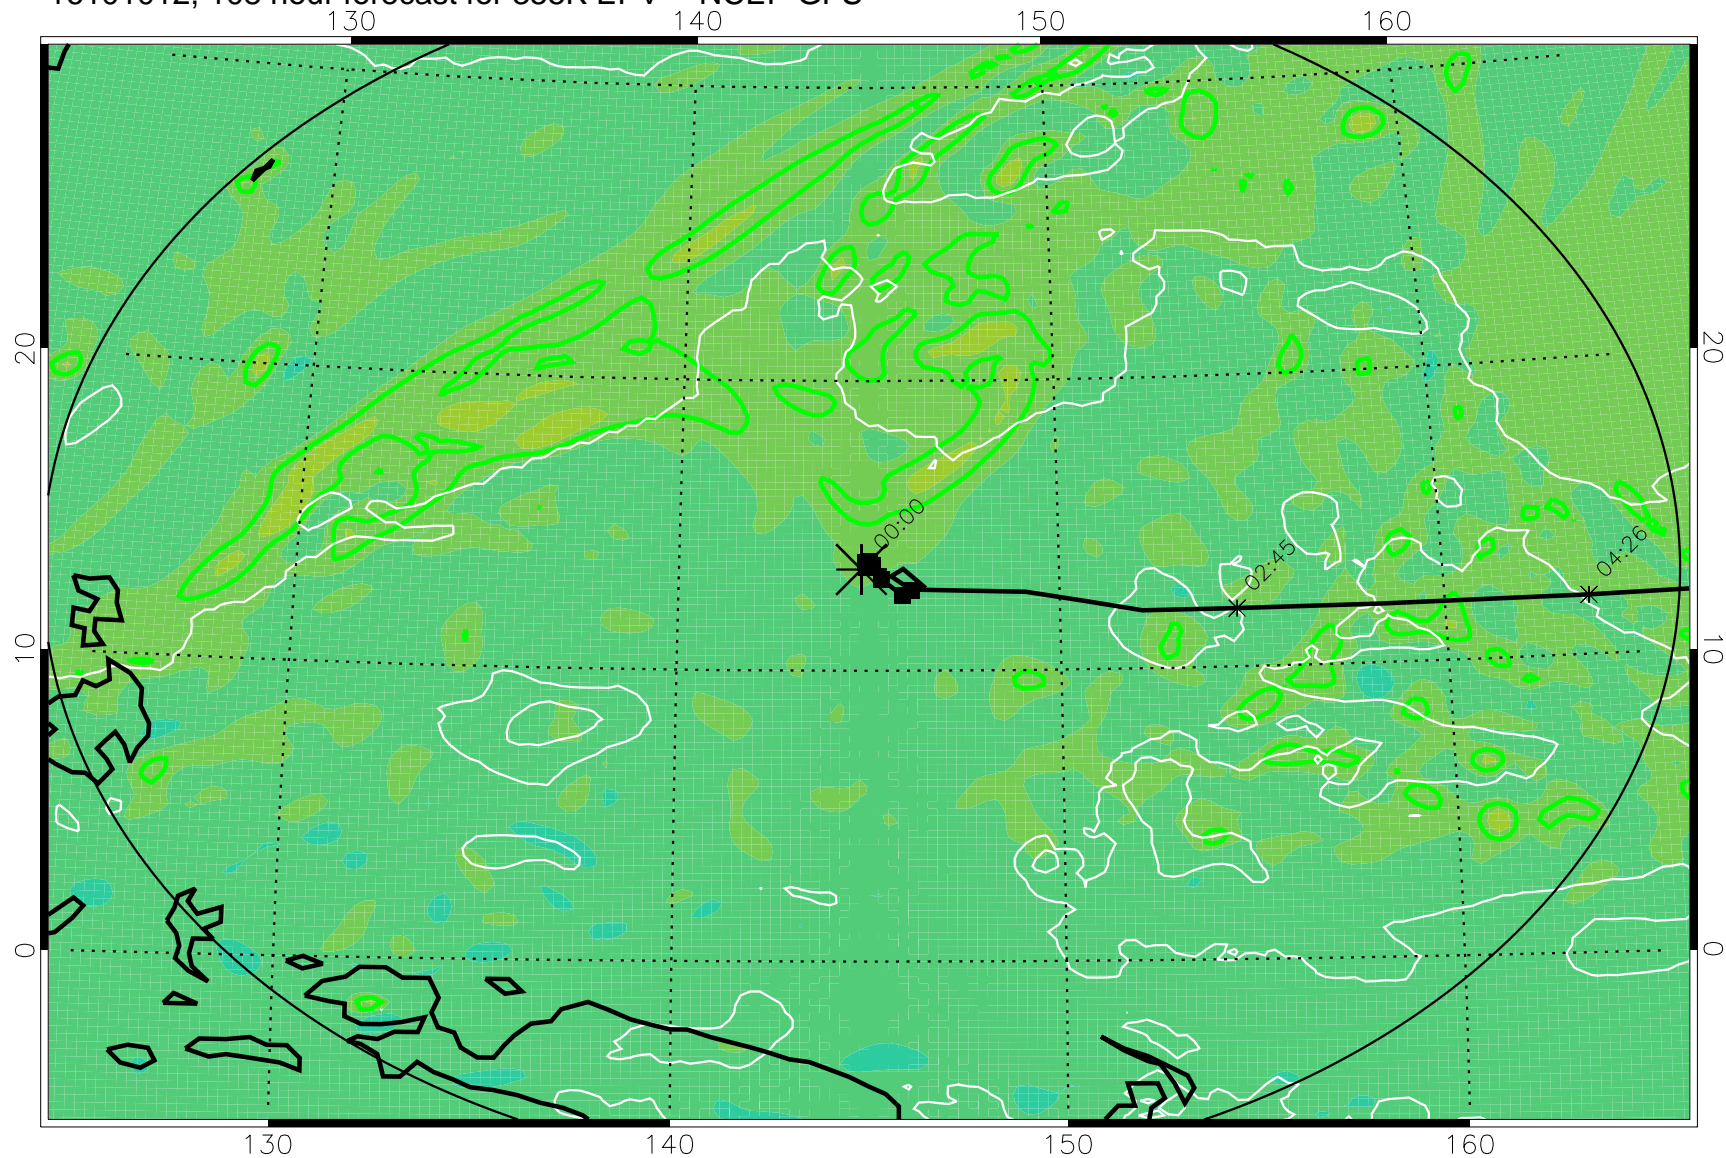

16100906, 78 hour forecast for 355K EPV -- NCEP GFS

355K Montgomery Streamfunction, white
EPV Tropopause (2 PVU) Position
Range ring of 2304 km

16100912, 84 hour forecast for 355K EPV -- NCEP GFS

355K Montgomery Streamfunction, white
EPV Tropopause (2 PVU) Position
Range ring of 2304 km

16100918, 90 hour forecast for 355K EPV -- NCEP GFS

355K Montgomery Streamfunction, white
EPV Tropopause (2 PVU) Position
Range ring of 2304 km

16101000, 96 hour forecast for 355K EPV -- NCEP GFS

355K Montgomery Streamfunction, white
EPV Tropopause (2 PVU) Position
Range ring of 2304 km

16101006, 102 hour forecast for 355K EPV -- NCEP GFS

355K Montgomery Streamfunction, white
EPV Tropopause (2 PVU) Position
Range ring of 2304 km

16101012, 108 hour forecast for 355K EPV -- NCEP GFS

355K Montgomery Streamfunction, white
EPV Tropopause (2 PVU) Position
Range ring of 2304 km

16101018, 114 hour forecast for 355K EPV -- NCEP GFS

355K Montgomery Streamfunction, white
EPV Tropopause (2 PVU) Position
Range ring of 2304 km

16101100, 120 hour forecast for 355K EPV -- NCEP GFS

355K Montgomery Streamfunction, white
EPV Tropopause (2 PVU) Position
Range ring of 2304 km