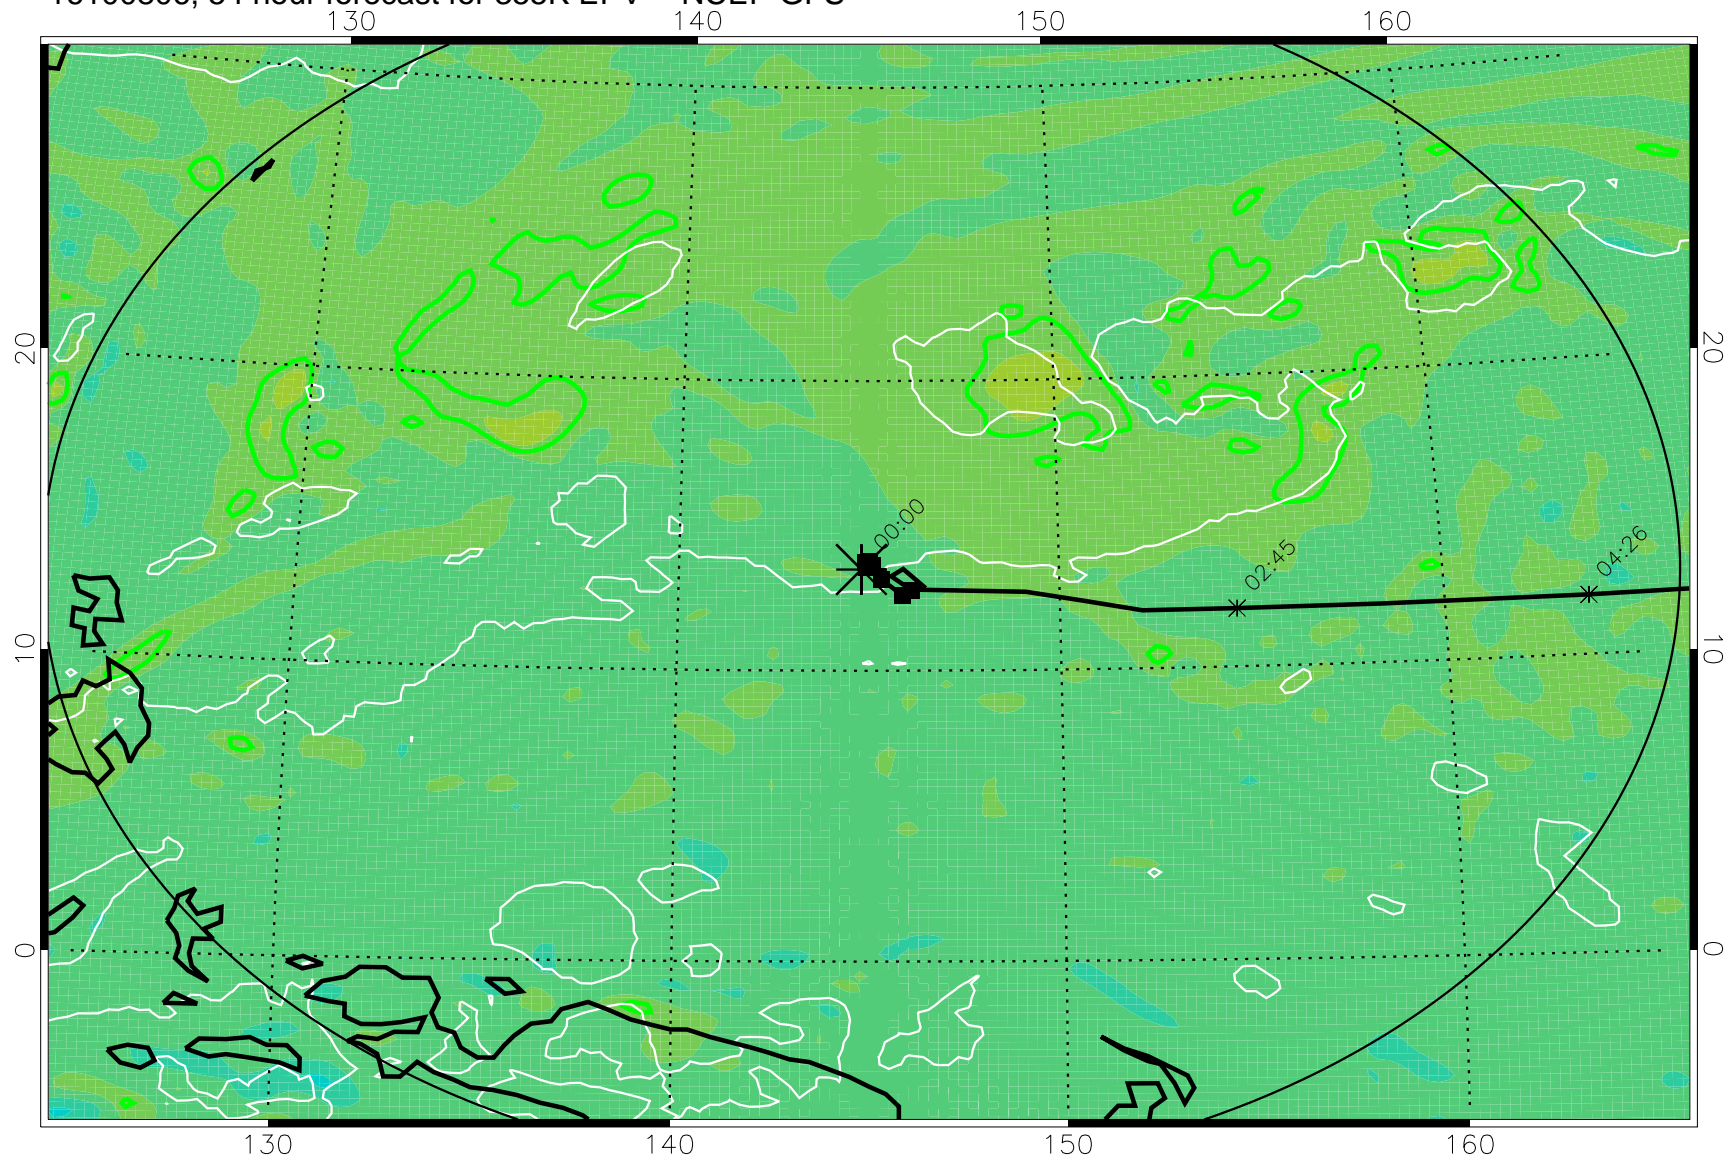

16100718, 42 hour forecast for 355K EPV -- NCEP GFS

355K Montgomery Streamfunction, white
EPV Tropopause (2 PVU) Position
Range ring of 2304 km

16100800, 48 hour forecast for 355K EPV -- NCEP GFS

355K Montgomery Streamfunction, white
EPV Tropopause (2 PVU) Position
Range ring of 2304 km

16100806, 54 hour forecast for 355K EPV -- NCEP GFS

355K Montgomery Streamfunction, white
EPV Tropopause (2 PVU) Position
Range ring of 2304 km

16100812, 60 hour forecast for 355K EPV -- NCEP GFS

355K Montgomery Streamfunction, white
EPV Tropopause (2 PVU) Position
Range ring of 2304 km

16100818, 66 hour forecast for 355K EPV -- NCEP GFS

355K Montgomery Streamfunction, white
EPV Tropopause (2 PVU) Position
Range ring of 2304 km

16100900, 72 hour forecast for 355K EPV -- NCEP GFS

355K Montgomery Streamfunction, white
EPV Tropopause (2 PVU) Position
Range ring of 2304 km

16100918, 90 hour forecast for 355K EPV -- NCEP GFS

355K Montgomery Streamfunction, white
EPV Tropopause (2 PVU) Position
Range ring of 2304 km

16101000, 96 hour forecast for 355K EPV -- NCEP GFS

355K Montgomery Streamfunction, white
EPV Tropopause (2 PVU) Position
Range ring of 2304 km