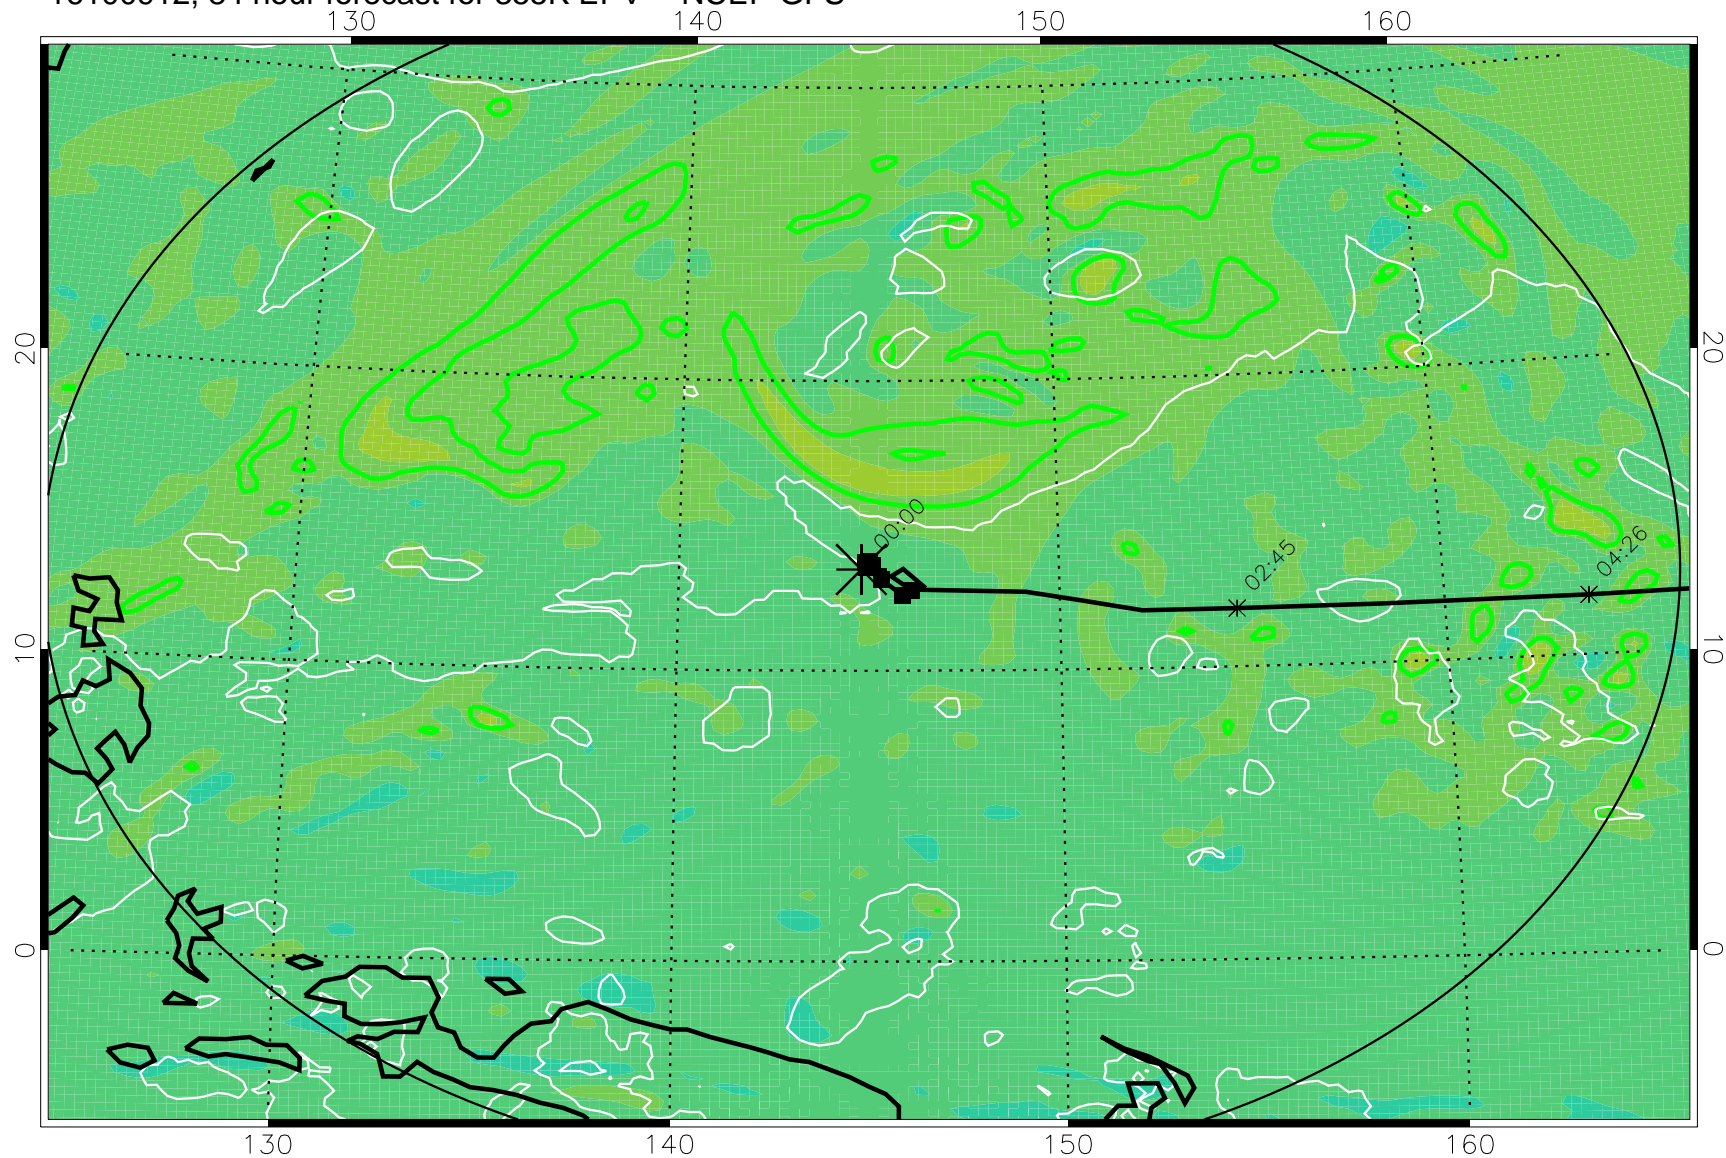

16100818, 66 hour forecast for 355K EPV -- NCEP GFS

355K Montgomery Streamfunction, white
EPV Tropopause (2 PVU) Position
Range ring of 2304 km

16100900, 72 hour forecast for 355K EPV -- NCEP GFS

355K Montgomery Streamfunction, white
EPV Tropopause (2 PVU) Position
Range ring of 2304 km

16100906, 78 hour forecast for 355K EPV -- NCEP GFS

355K Montgomery Streamfunction, white
EPV Tropopause (2 PVU) Position
Range ring of 2304 km

16100912, 84 hour forecast for 355K EPV -- NCEP GFS

355K Montgomery Streamfunction, white
EPV Tropopause (2 PVU) Position
Range ring of 2304 km

16100918, 90 hour forecast for 355K EPV -- NCEP GFS

355K Montgomery Streamfunction, white
EPV Tropopause (2 PVU) Position
Range ring of 2304 km

16101000, 96 hour forecast for 355K EPV -- NCEP GFS

355K Montgomery Streamfunction, white
EPV Tropopause (2 PVU) Position
Range ring of 2304 km

16101006, 102 hour forecast for 355K EPV -- NCEP GFS

355K Montgomery Streamfunction, white
EPV Tropopause (2 PVU) Position
Range ring of 2304 km

16101012, 108 hour forecast for 355K EPV -- NCEP GFS

355K Montgomery Streamfunction, white
EPV Tropopause (2 PVU) Position
Range ring of 2304 km