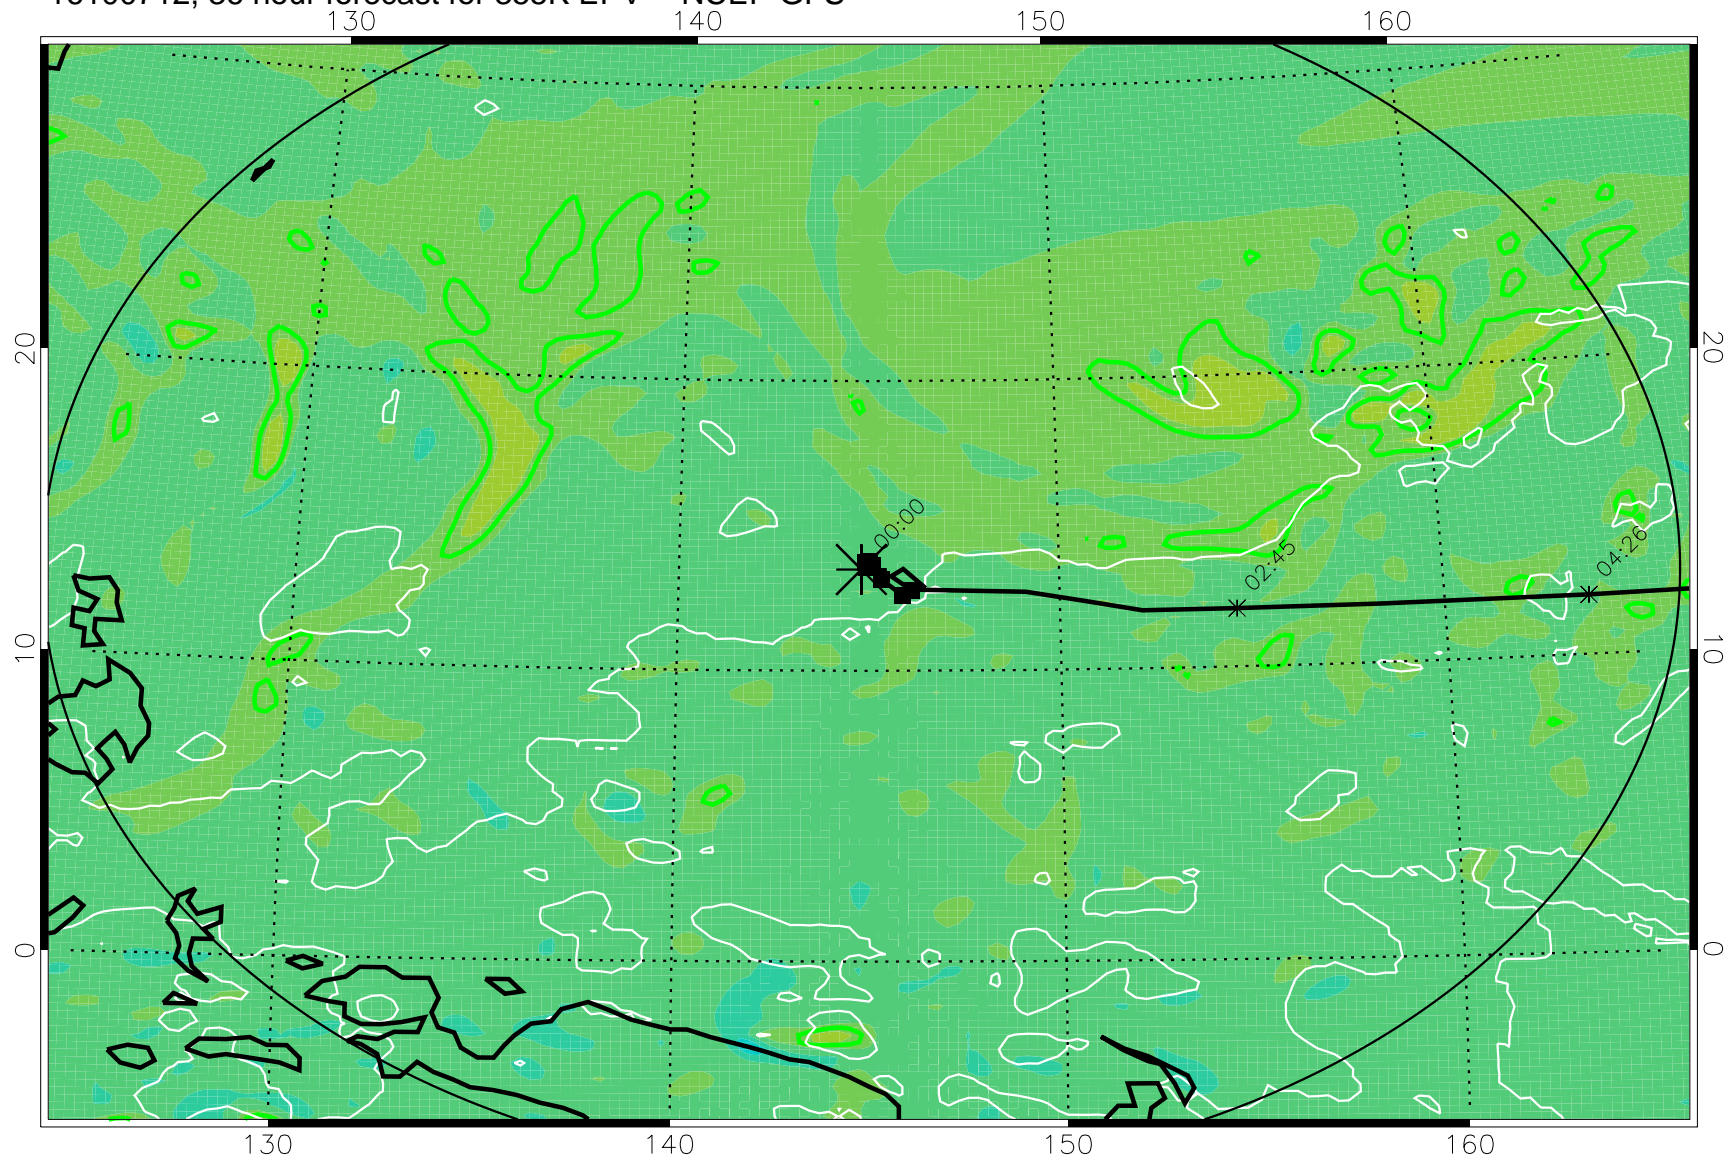

16100618, 18 hour forecast for 355K EPV -- NCEP GFS

355K Montgomery Streamfunction, white
EPV Tropopause (2 PVU) Position
Range ring of 2304 km

16100700, 24 hour forecast for 355K EPV -- NCEP GFS

355K Montgomery Streamfunction, white
EPV Tropopause (2 PVU) Position
Range ring of 2304 km

16100706, 30 hour forecast for 355K EPV -- NCEP GFS

355K Montgomery Streamfunction, white
EPV Tropopause (2 PVU) Position
Range ring of 2304 km

16100712, 36 hour forecast for 355K EPV -- NCEP GFS

355K Montgomery Streamfunction, white
EPV Tropopause (2 PVU) Position
Range ring of 2304 km

16100718, 42 hour forecast for 355K EPV -- NCEP GFS

355K Montgomery Streamfunction, white
EPV Tropopause (2 PVU) Position
Range ring of 2304 km

16100800, 48 hour forecast for 355K EPV -- NCEP GFS

355K Montgomery Streamfunction, white
EPV Tropopause (2 PVU) Position
Range ring of 2304 km

16100818, 66 hour forecast for 355K EPV -- NCEP GFS

355K Montgomery Streamfunction, white
EPV Tropopause (2 PVU) Position
Range ring of 2304 km

16100900, 72 hour forecast for 355K EPV -- NCEP GFS

355K Montgomery Streamfunction, white
EPV Tropopause (2 PVU) Position
Range ring of 2304 km