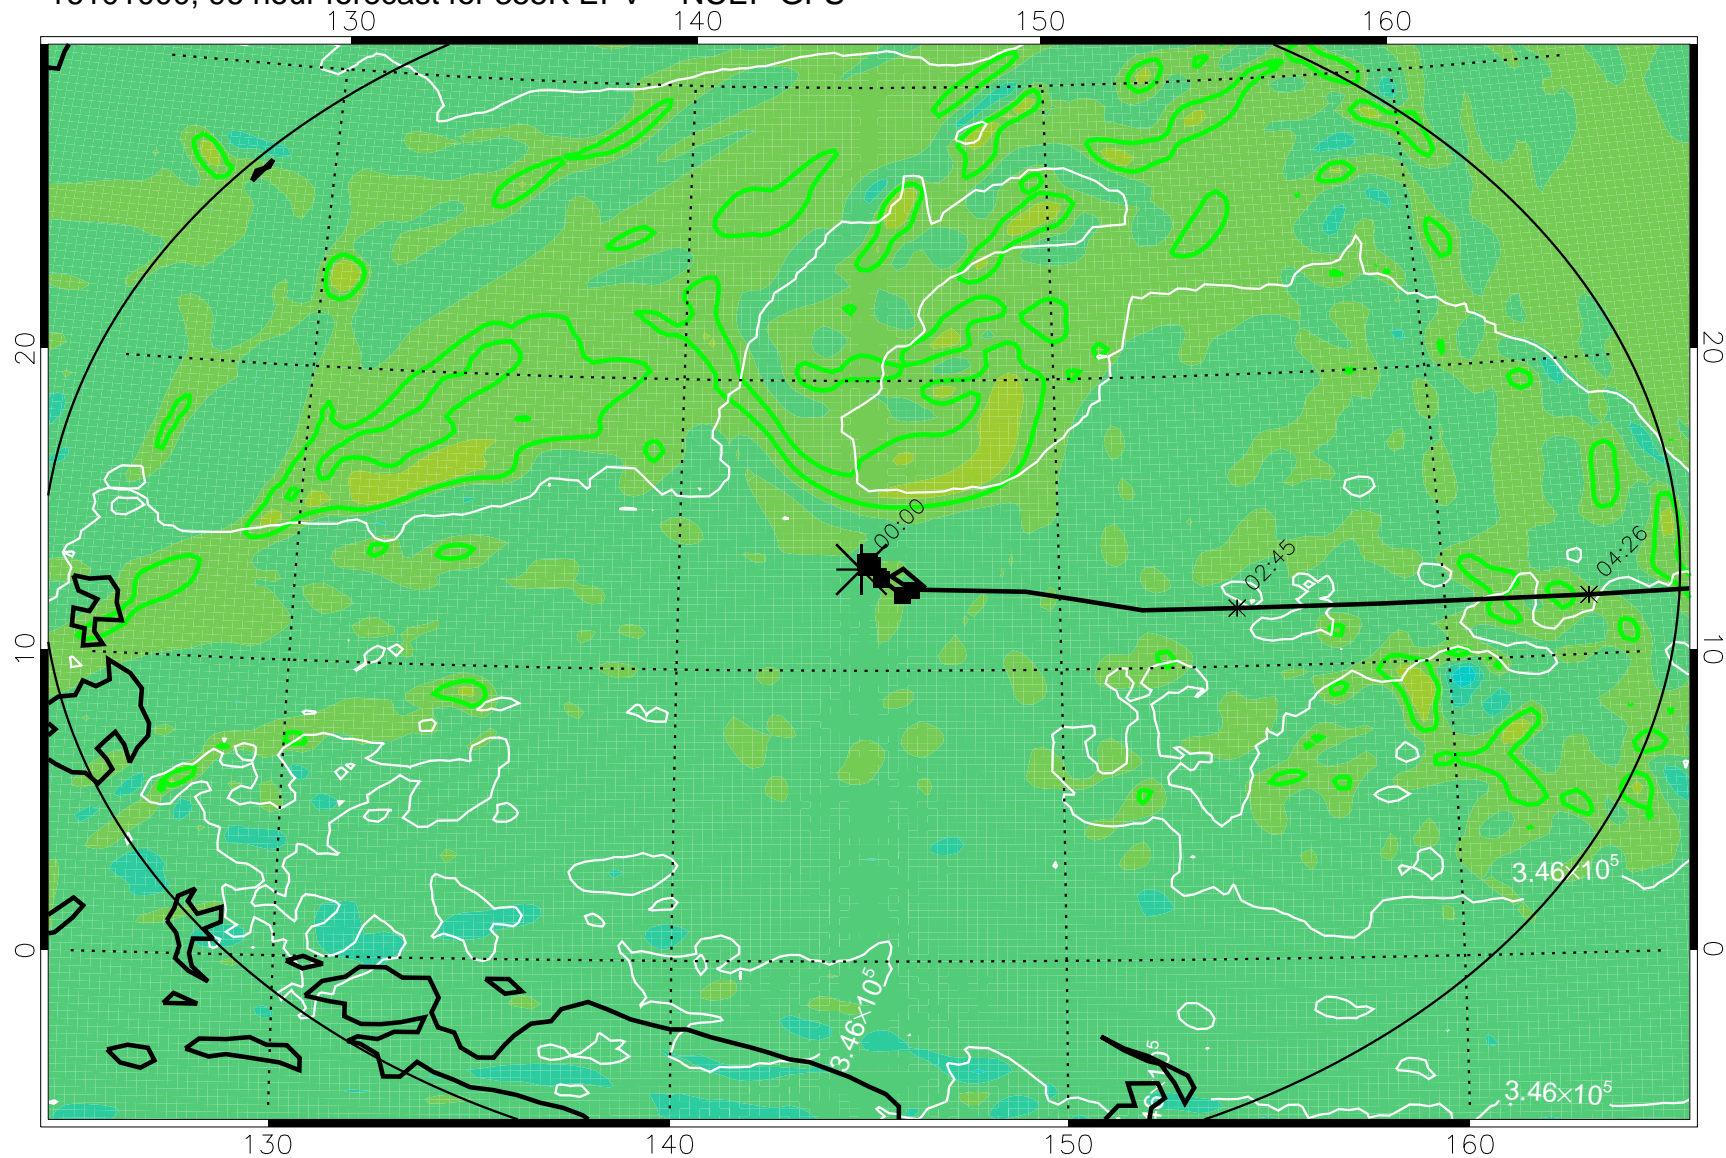

16100818, 66 hour forecast for 355K EPV -- NCEP GFS

355K Montgomery Streamfunction, white
EPV Tropopause (2 PVU) Position
Range ring of 2304 km

16100900, 72 hour forecast for 355K EPV -- NCEP GFS

355K Montgomery Streamfunction, white
EPV Tropopause (2 PVU) Position
Range ring of 2304 km

16100906, 78 hour forecast for 355K EPV -- NCEP GFS

355K Montgomery Streamfunction, white
EPV Tropopause (2 PVU) Position
Range ring of 2304 km

16100912, 84 hour forecast for 355K EPV -- NCEP GFS

355K Montgomery Streamfunction, white
EPV Tropopause (2 PVU) Position
Range ring of 2304 km

16100918, 90 hour forecast for 355K EPV -- NCEP GFS

355K Montgomery Streamfunction, white
EPV Tropopause (2 PVU) Position
Range ring of 2304 km

16101000, 96 hour forecast for 355K EPV -- NCEP GFS

355K Montgomery Streamfunction, white
EPV Tropopause (2 PVU) Position
Range ring of 2304 km

16101006, 102 hour forecast for 355K EPV -- NCEP GFS

355K Montgomery Streamfunction, white
EPV Tropopause (2 PVU) Position
Range ring of 2304 km

16101012, 108 hour forecast for 355K EPV -- NCEP GFS

355K Montgomery Streamfunction, white
EPV Tropopause (2 PVU) Position
Range ring of 2304 km