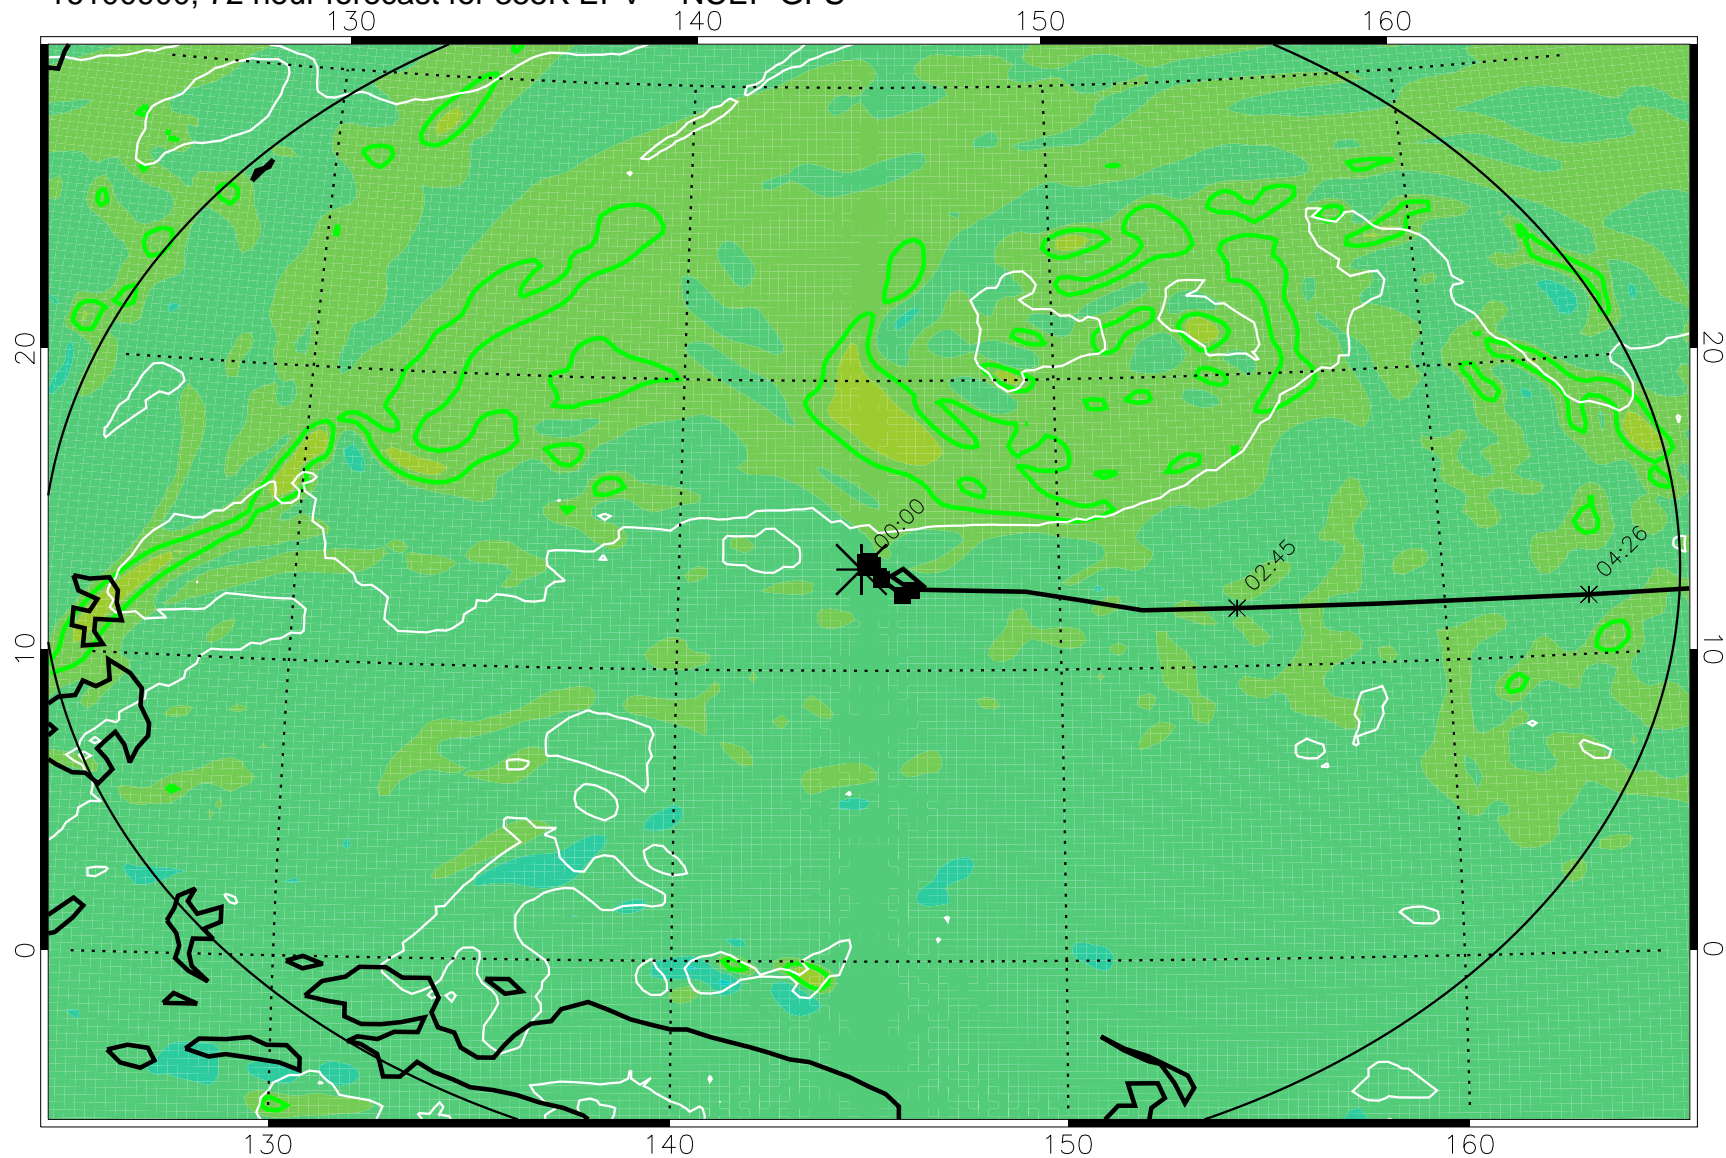

16100806, 54 hour forecast for 355K EPV -- NCEP GFS

355K Montgomery Streamfunction, white
EPV Tropopause (2 PVU) Position
Range ring of 2304 km

16100812, 60 hour forecast for 355K EPV -- NCEP GFS

355K Montgomery Streamfunction, white
EPV Tropopause (2 PVU) Position
Range ring of 2304 km

16100818, 66 hour forecast for 355K EPV -- NCEP GFS

355K Montgomery Streamfunction, white
EPV Tropopause (2 PVU) Position
Range ring of 2304 km

16100900, 72 hour forecast for 355K EPV -- NCEP GFS

355K Montgomery Streamfunction, white
EPV Tropopause (2 PVU) Position
Range ring of 2304 km

16100906, 78 hour forecast for 355K EPV -- NCEP GFS

355K Montgomery Streamfunction, white
EPV Tropopause (2 PVU) Position
Range ring of 2304 km

16100912, 84 hour forecast for 355K EPV -- NCEP GFS

355K Montgomery Streamfunction, white
EPV Tropopause (2 PVU) Position
Range ring of 2304 km

16100918, 90 hour forecast for 355K EPV -- NCEP GFS

355K Montgomery Streamfunction, white
EPV Tropopause (2 PVU) Position
Range ring of 2304 km

16101000, 96 hour forecast for 355K EPV -- NCEP GFS

355K Montgomery Streamfunction, white
EPV Tropopause (2 PVU) Position
Range ring of 2304 km