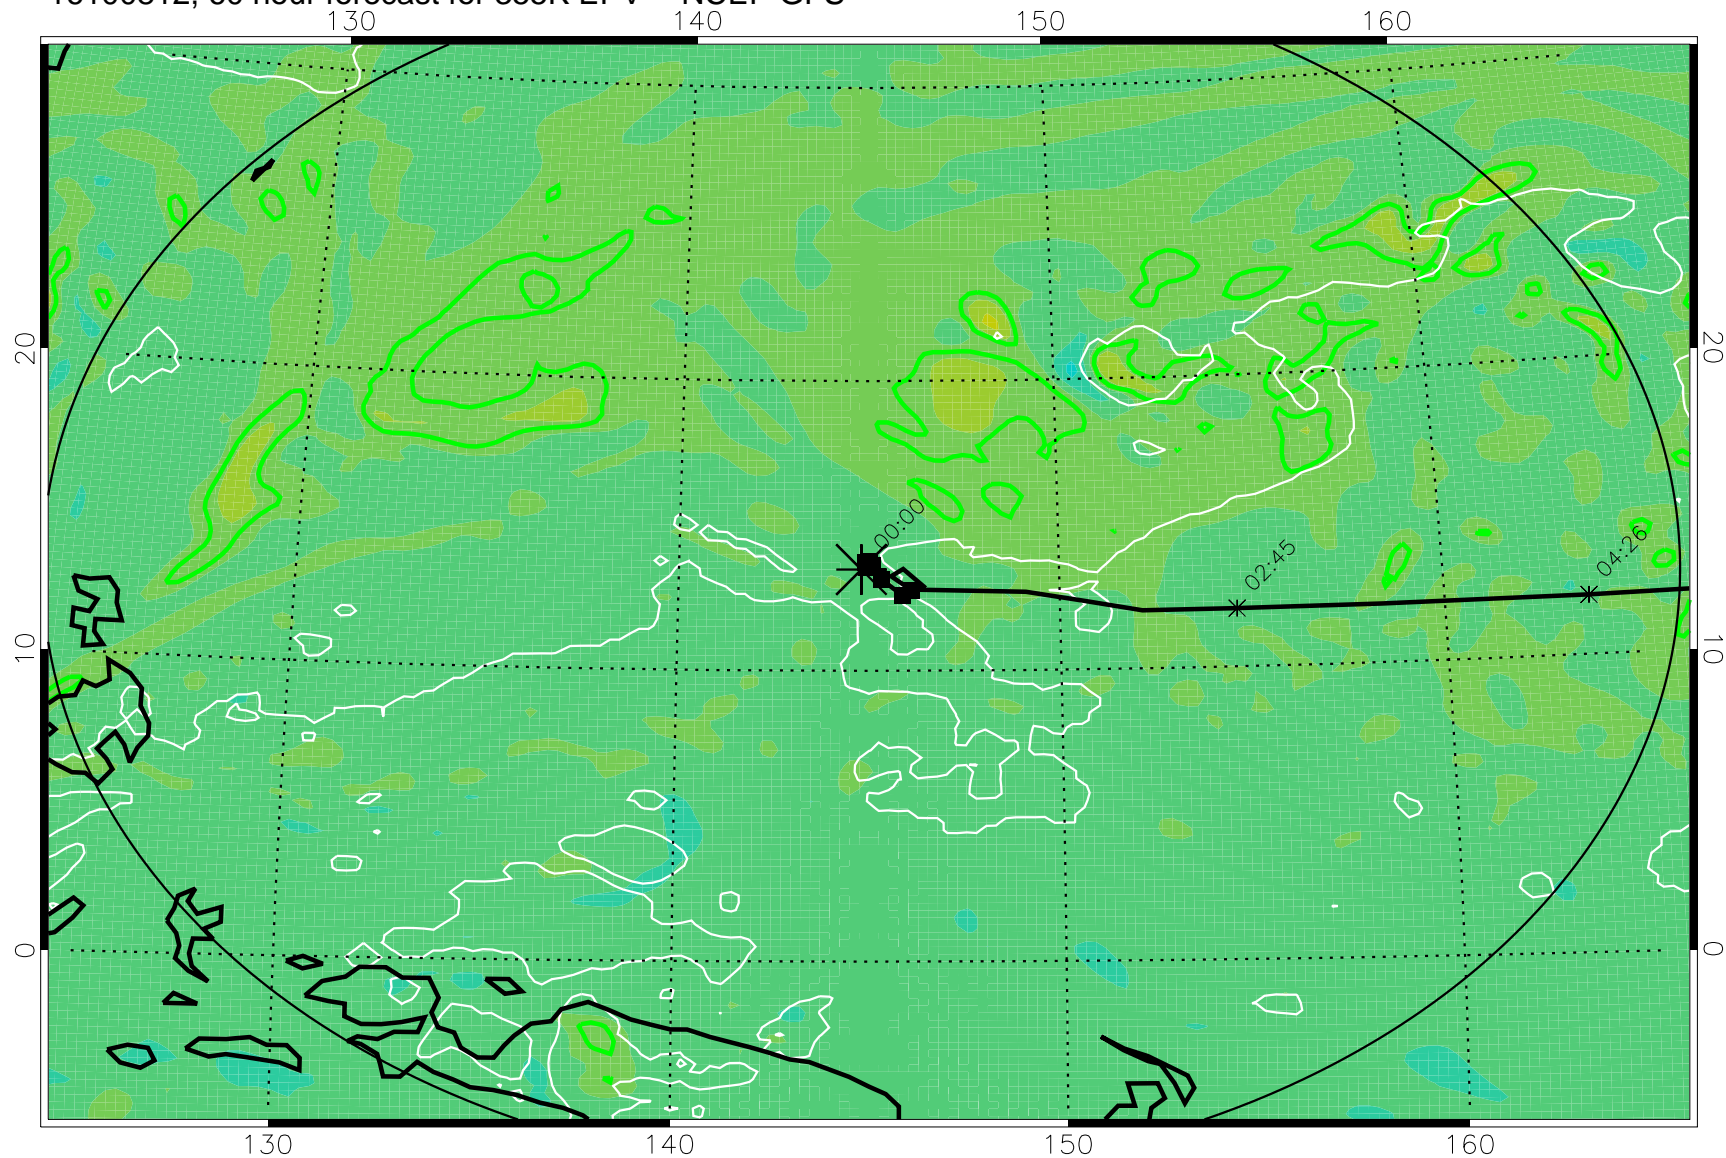

16100718, 42 hour forecast for 355K EPV -- NCEP GFS

355K Montgomery Streamfunction, white
EPV Tropopause (2 PVU) Position
Range ring of 2304 km

16100800, 48 hour forecast for 355K EPV -- NCEP GFS

355K Montgomery Streamfunction, white
EPV Tropopause (2 PVU) Position
Range ring of 2304 km

16100806, 54 hour forecast for 355K EPV -- NCEP GFS

355K Montgomery Streamfunction, white
EPV Tropopause (2 PVU) Position
Range ring of 2304 km

16100812, 60 hour forecast for 355K EPV -- NCEP GFS

355K Montgomery Streamfunction, white
EPV Tropopause (2 PVU) Position
Range ring of 2304 km

16100818, 66 hour forecast for 355K EPV -- NCEP GFS

355K Montgomery Streamfunction, white
EPV Tropopause (2 PVU) Position
Range ring of 2304 km

16100900, 72 hour forecast for 355K EPV -- NCEP GFS

355K Montgomery Streamfunction, white
EPV Tropopause (2 PVU) Position
Range ring of 2304 km

16100918, 90 hour forecast for 355K EPV -- NCEP GFS

355K Montgomery Streamfunction, white
EPV Tropopause (2 PVU) Position
Range ring of 2304 km

16101000, 96 hour forecast for 355K EPV -- NCEP GFS

355K Montgomery Streamfunction, white
EPV Tropopause (2 PVU) Position
Range ring of 2304 km