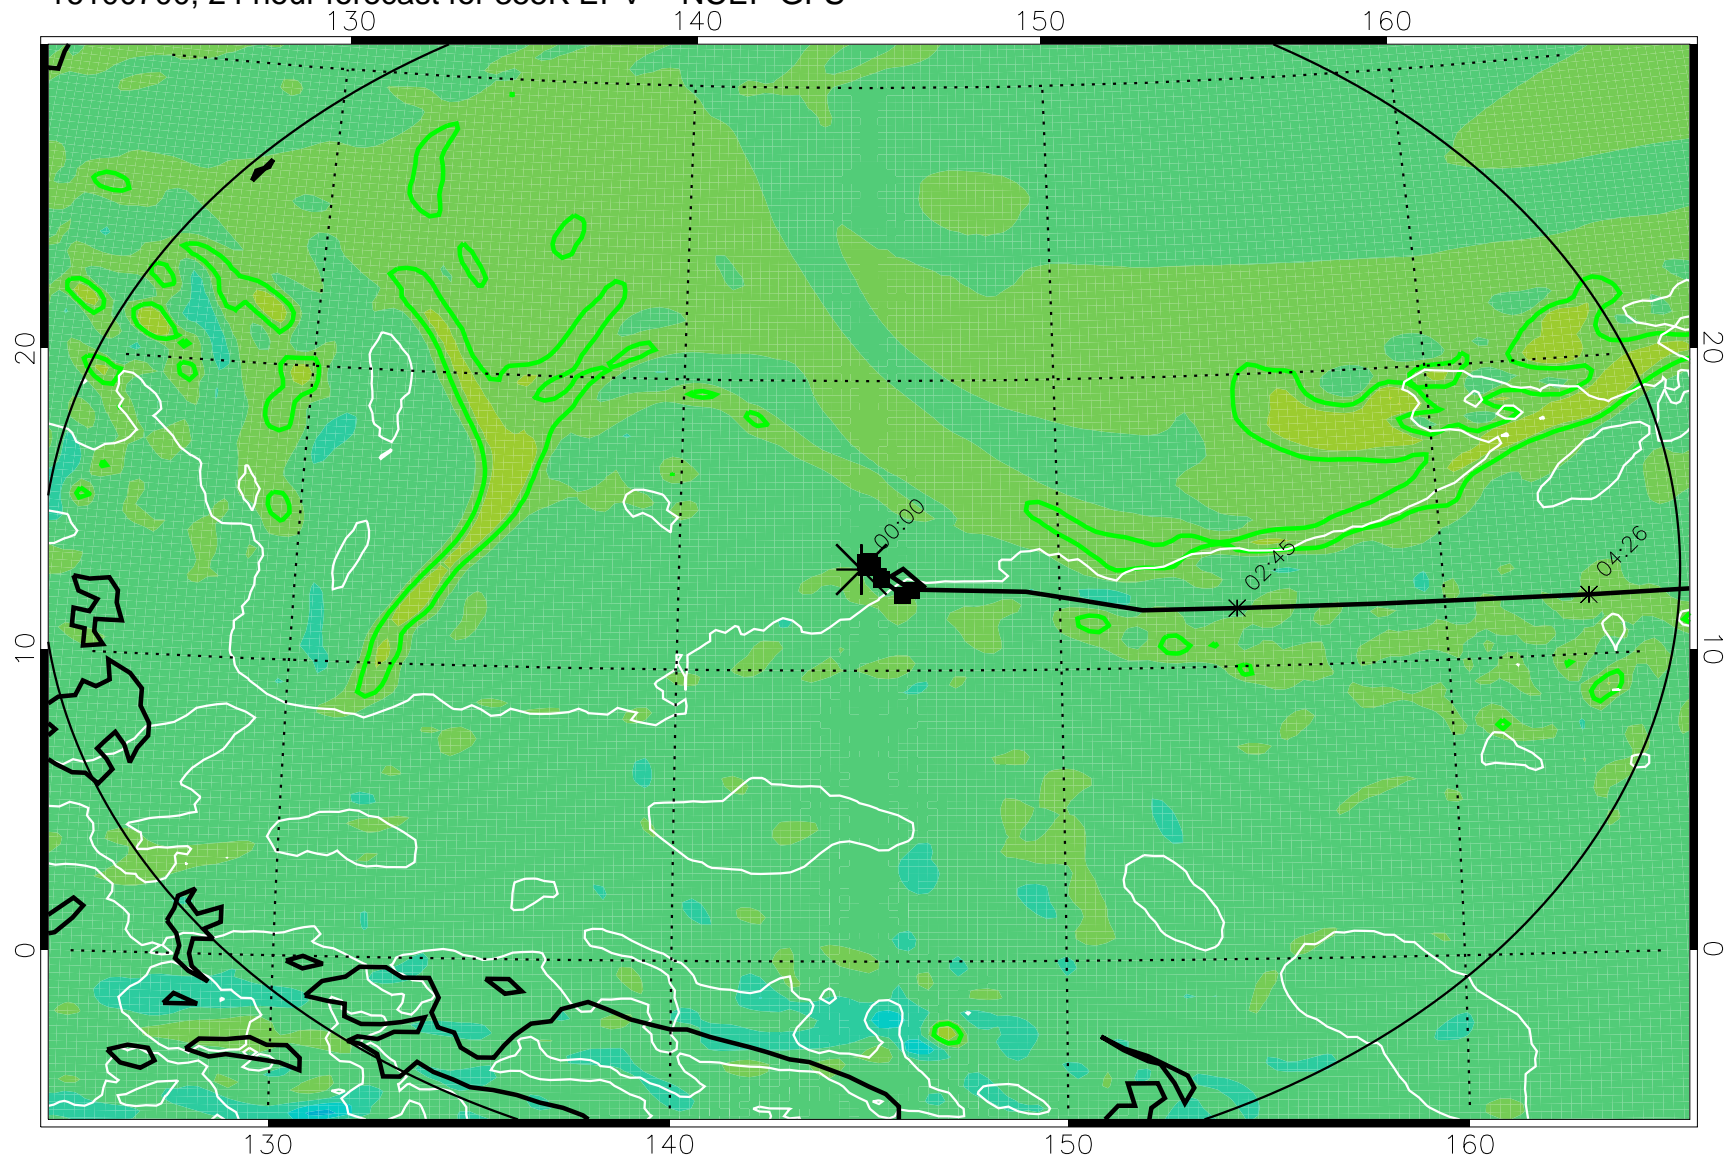

16100606, 6 hour forecast for 355K EPV -- NCEP GFS

355K Montgomery Streamfunction, white
EPV Tropopause (2 PVU) Position
Range ring of 2304 km

16100612, 12 hour forecast for 355K EPV -- NCEP GFS

355K Montgomery Streamfunction, white
EPV Tropopause (2 PVU) Position
Range ring of 2304 km

16100618, 18 hour forecast for 355K EPV -- NCEP GFS

355K Montgomery Streamfunction, white
EPV Tropopause (2 PVU) Position
Range ring of 2304 km

16100700, 24 hour forecast for 355K EPV -- NCEP GFS

355K Montgomery Streamfunction, white
EPV Tropopause (2 PVU) Position
Range ring of 2304 km

16100706, 30 hour forecast for 355K EPV -- NCEP GFS

355K Montgomery Streamfunction, white
EPV Tropopause (2 PVU) Position
Range ring of 2304 km

16100712, 36 hour forecast for 355K EPV -- NCEP GFS

355K Montgomery Streamfunction, white
EPV Tropopause (2 PVU) Position
Range ring of 2304 km

16100718, 42 hour forecast for 355K EPV -- NCEP GFS

355K Montgomery Streamfunction, white
EPV Tropopause (2 PVU) Position
Range ring of 2304 km

16100800, 48 hour forecast for 355K EPV -- NCEP GFS

355K Montgomery Streamfunction, white
EPV Tropopause (2 PVU) Position
Range ring of 2304 km