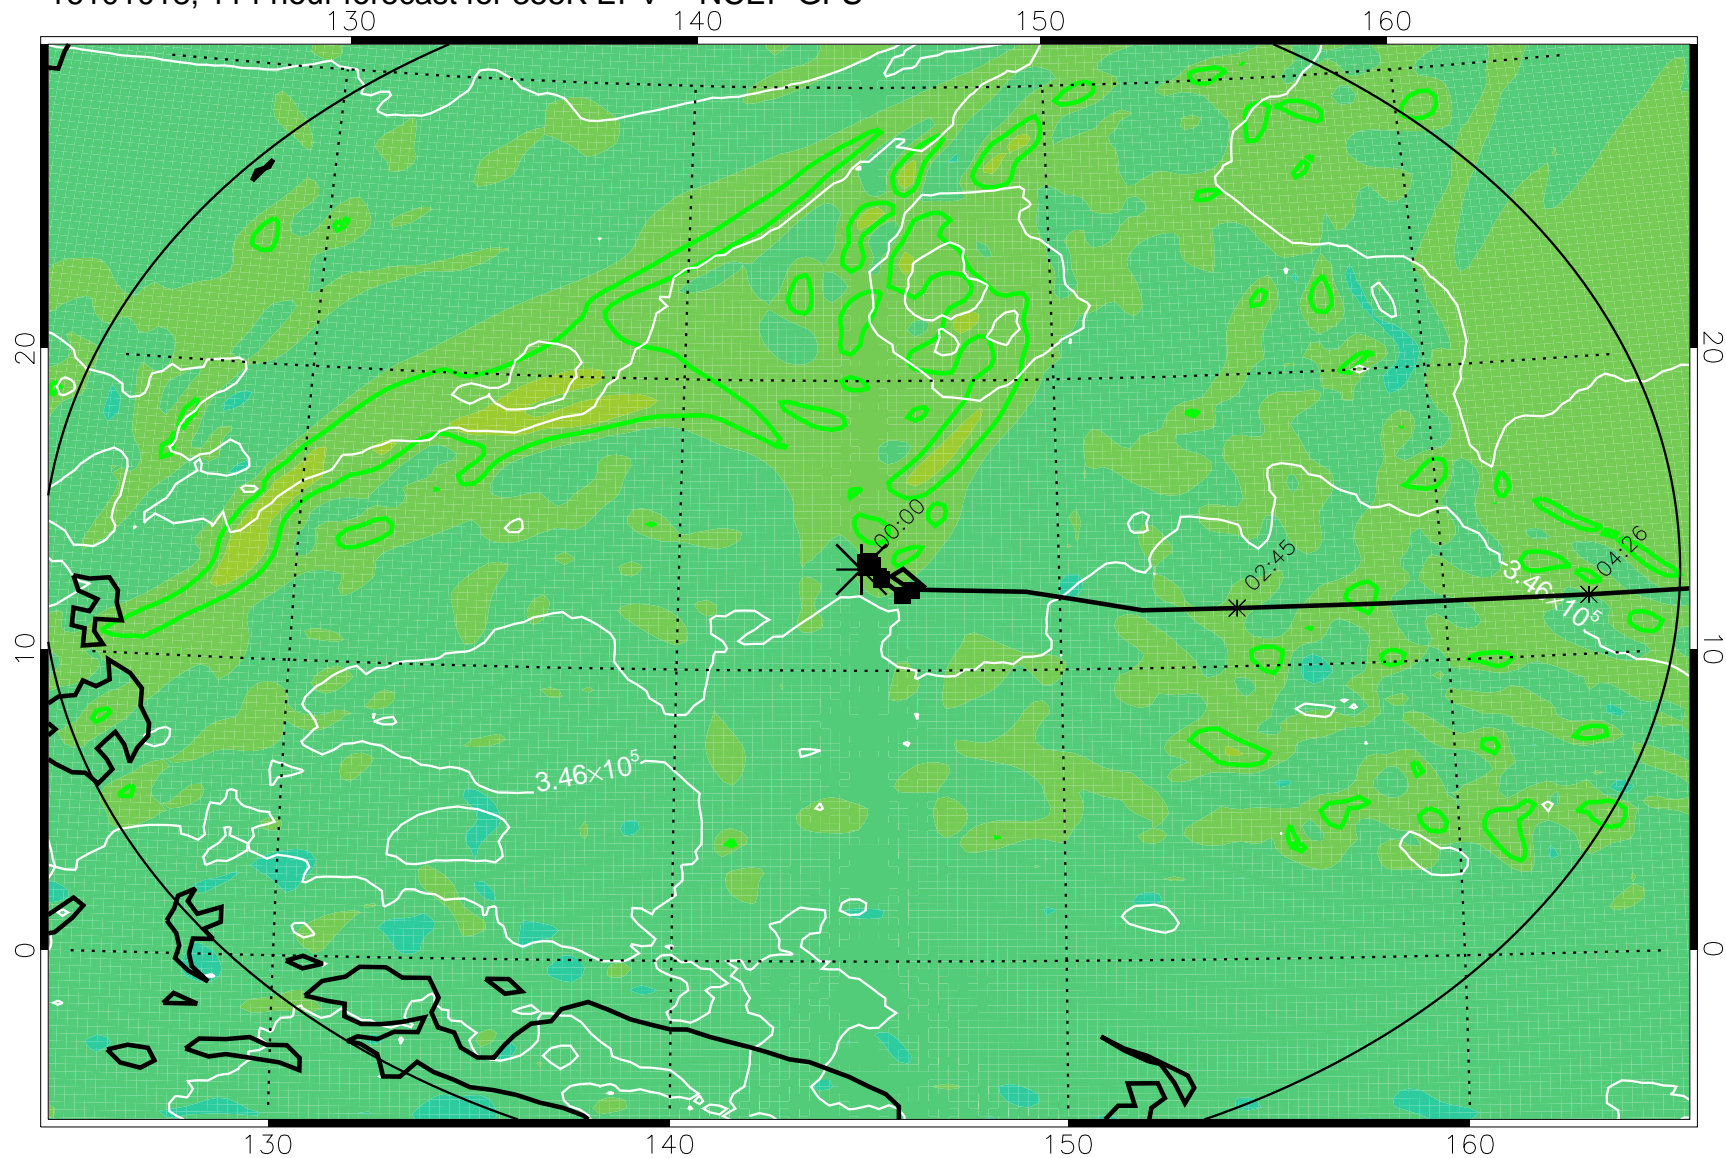

16100906, 78 hour forecast for 355K EPV -- NCEP GFS

355K Montgomery Streamfunction, white
EPV Tropopause (2 PVU) Position
Range ring of 2304 km

16100912, 84 hour forecast for 355K EPV -- NCEP GFS

355K Montgomery Streamfunction, white
EPV Tropopause (2 PVU) Position
Range ring of 2304 km

16100918, 90 hour forecast for 355K EPV -- NCEP GFS

355K Montgomery Streamfunction, white
EPV Tropopause (2 PVU) Position
Range ring of 2304 km

16101000, 96 hour forecast for 355K EPV -- NCEP GFS

355K Montgomery Streamfunction, white
EPV Tropopause (2 PVU) Position
Range ring of 2304 km

16101006, 102 hour forecast for 355K EPV -- NCEP GFS

355K Montgomery Streamfunction, white
EPV Tropopause (2 PVU) Position
Range ring of 2304 km

16101012, 108 hour forecast for 355K EPV -- NCEP GFS

355K Montgomery Streamfunction, white
EPV Tropopause (2 PVU) Position
Range ring of 2304 km

16101018, 114 hour forecast for 355K EPV -- NCEP GFS

355K Montgomery Streamfunction, white
EPV Tropopause (2 PVU) Position
Range ring of 2304 km

16101100, 120 hour forecast for 355K EPV -- NCEP GFS

355K Montgomery Streamfunction, white
EPV Tropopause (2 PVU) Position
Range ring of 2304 km