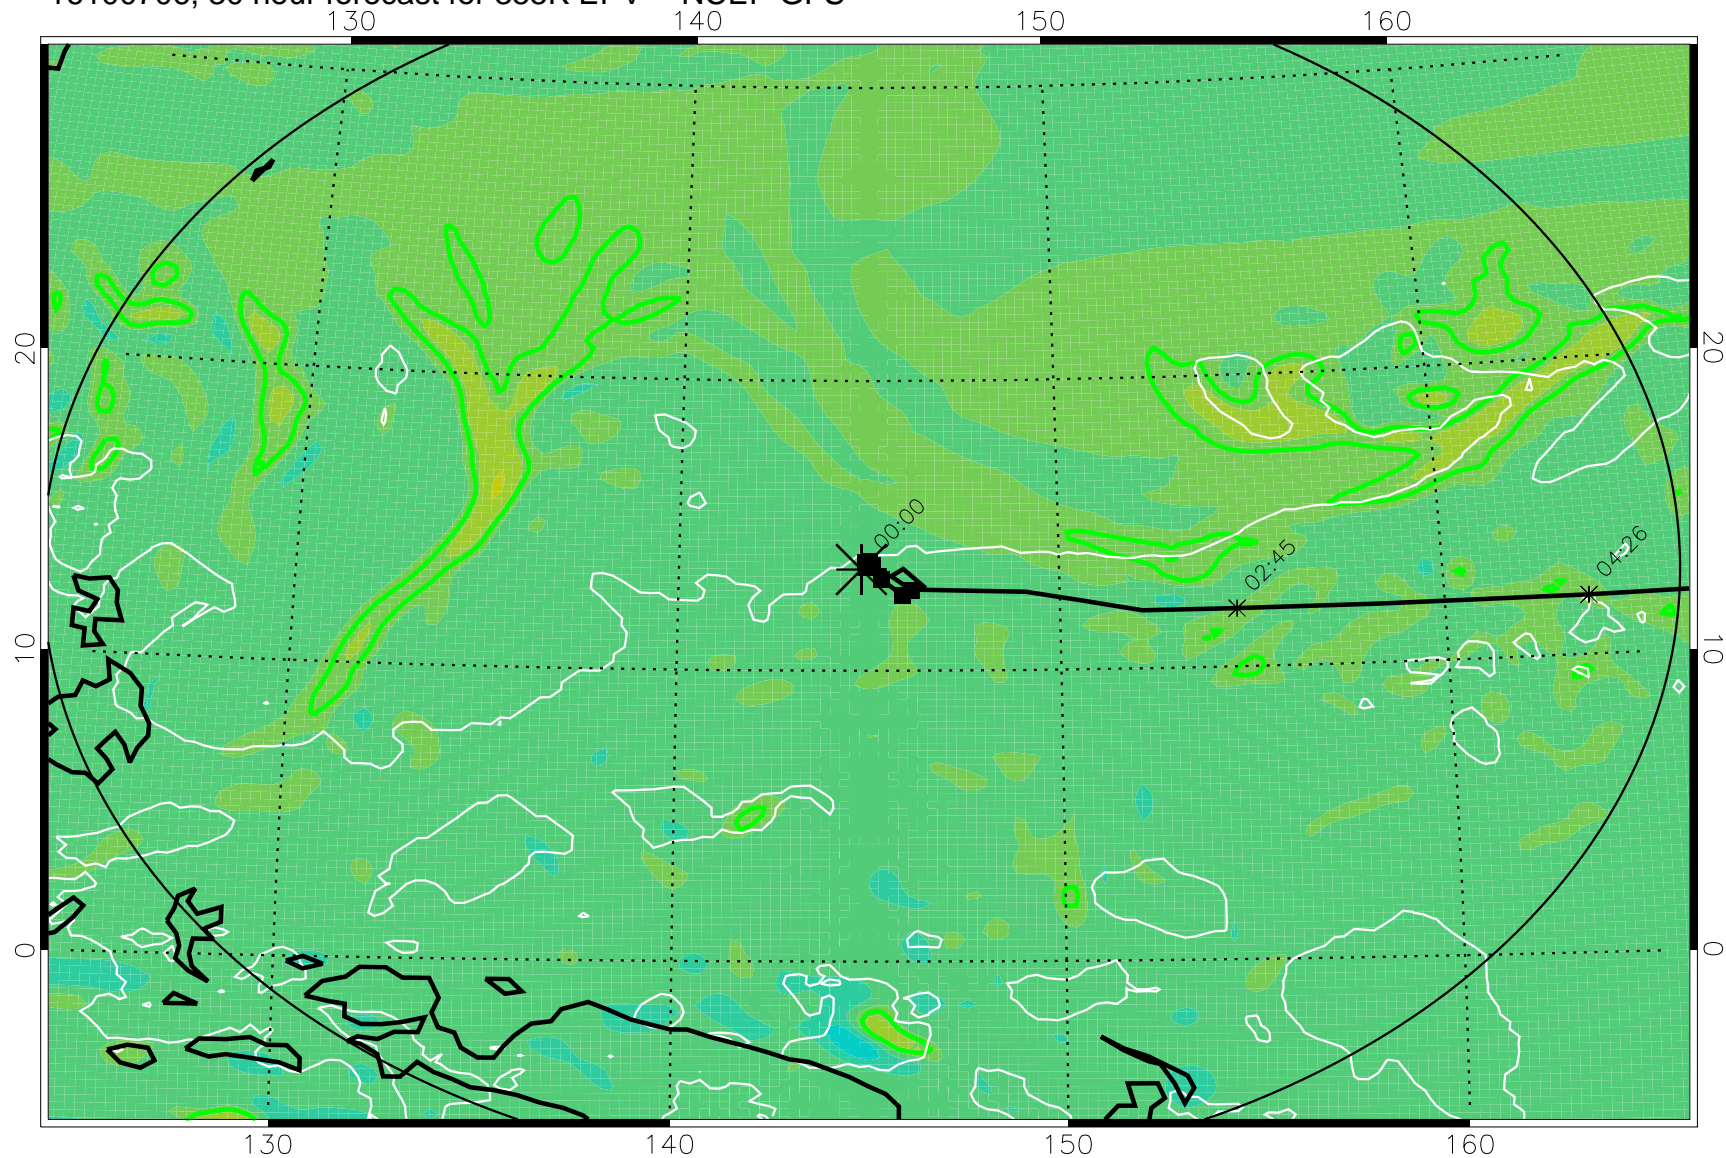

16100618, 18 hour forecast for 355K EPV -- NCEP GFS

355K Montgomery Streamfunction, white
EPV Tropopause (2 PVU) Position
Range ring of 2304 km

16100700, 24 hour forecast for 355K EPV -- NCEP GFS

355K Montgomery Streamfunction, white
EPV Tropopause (2 PVU) Position
Range ring of 2304 km

16100706, 30 hour forecast for 355K EPV -- NCEP GFS

355K Montgomery Streamfunction, white
EPV Tropopause (2 PVU) Position
Range ring of 2304 km

16100712, 36 hour forecast for 355K EPV -- NCEP GFS

355K Montgomery Streamfunction, white
EPV Tropopause (2 PVU) Position
Range ring of 2304 km

16100718, 42 hour forecast for 355K EPV -- NCEP GFS

355K Montgomery Streamfunction, white
EPV Tropopause (2 PVU) Position
Range ring of 2304 km

16100800, 48 hour forecast for 355K EPV -- NCEP GFS

355K Montgomery Streamfunction, white
EPV Tropopause (2 PVU) Position
Range ring of 2304 km

16100818, 66 hour forecast for 355K EPV -- NCEP GFS

355K Montgomery Streamfunction, white
EPV Tropopause (2 PVU) Position
Range ring of 2304 km

16100900, 72 hour forecast for 355K EPV -- NCEP GFS

355K Montgomery Streamfunction, white
EPV Tropopause (2 PVU) Position
Range ring of 2304 km