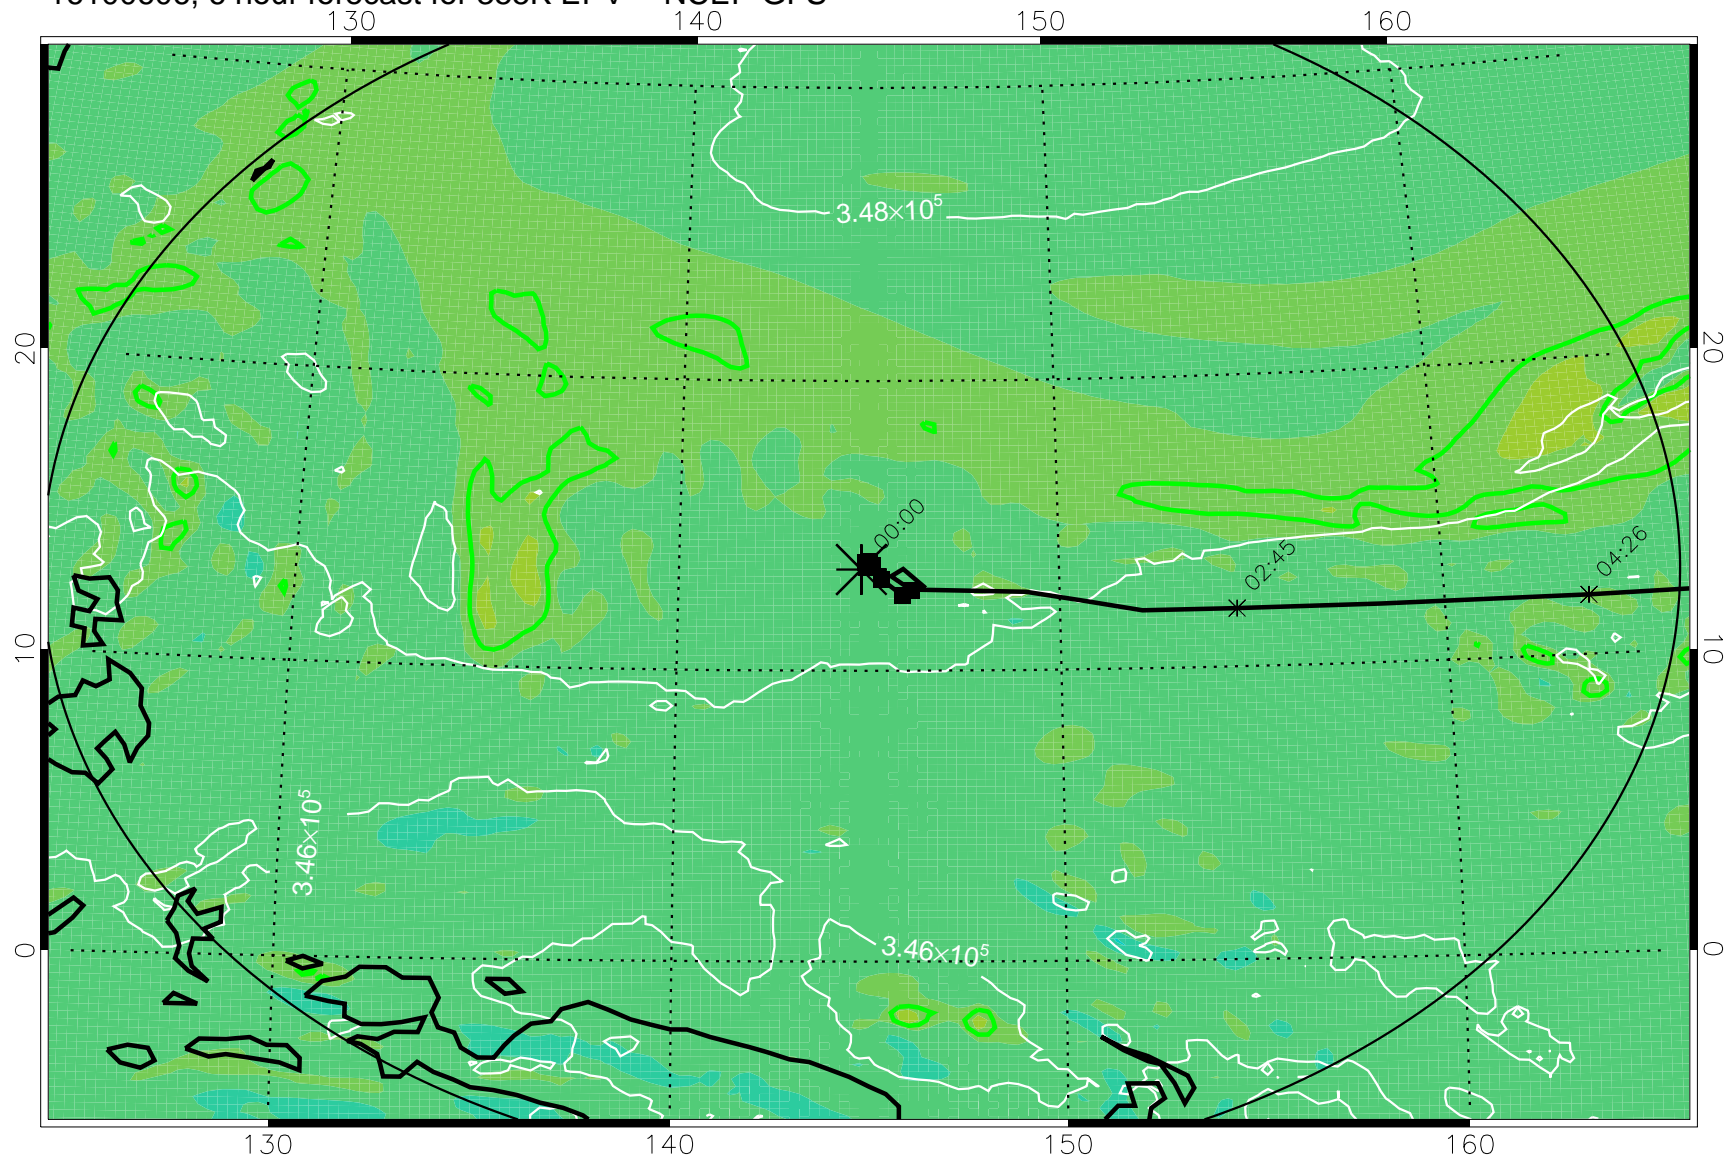

16100606, 6 hour forecast for 355K EPV -- NCEP GFS

355K Montgomery Streamfunction, white
EPV Tropopause (2 PVU) Position
Range ring of 2304 km

16100612, 12 hour forecast for 355K EPV -- NCEP GFS

355K Montgomery Streamfunction, white
EPV Tropopause (2 PVU) Position
Range ring of 2304 km

16100618, 18 hour forecast for 355K EPV -- NCEP GFS

355K Montgomery Streamfunction, white
EPV Tropopause (2 PVU) Position
Range ring of 2304 km

16100700, 24 hour forecast for 355K EPV -- NCEP GFS

355K Montgomery Streamfunction, white
EPV Tropopause (2 PVU) Position
Range ring of 2304 km

16100706, 30 hour forecast for 355K EPV -- NCEP GFS

355K Montgomery Streamfunction, white
EPV Tropopause (2 PVU) Position
Range ring of 2304 km

16100712, 36 hour forecast for 355K EPV -- NCEP GFS

355K Montgomery Streamfunction, white
EPV Tropopause (2 PVU) Position
Range ring of 2304 km

16100718, 42 hour forecast for 355K EPV -- NCEP GFS

355K Montgomery Streamfunction, white
EPV Tropopause (2 PVU) Position
Range ring of 2304 km

16100800, 48 hour forecast for 355K EPV -- NCEP GFS

355K Montgomery Streamfunction, white
EPV Tropopause (2 PVU) Position
Range ring of 2304 km