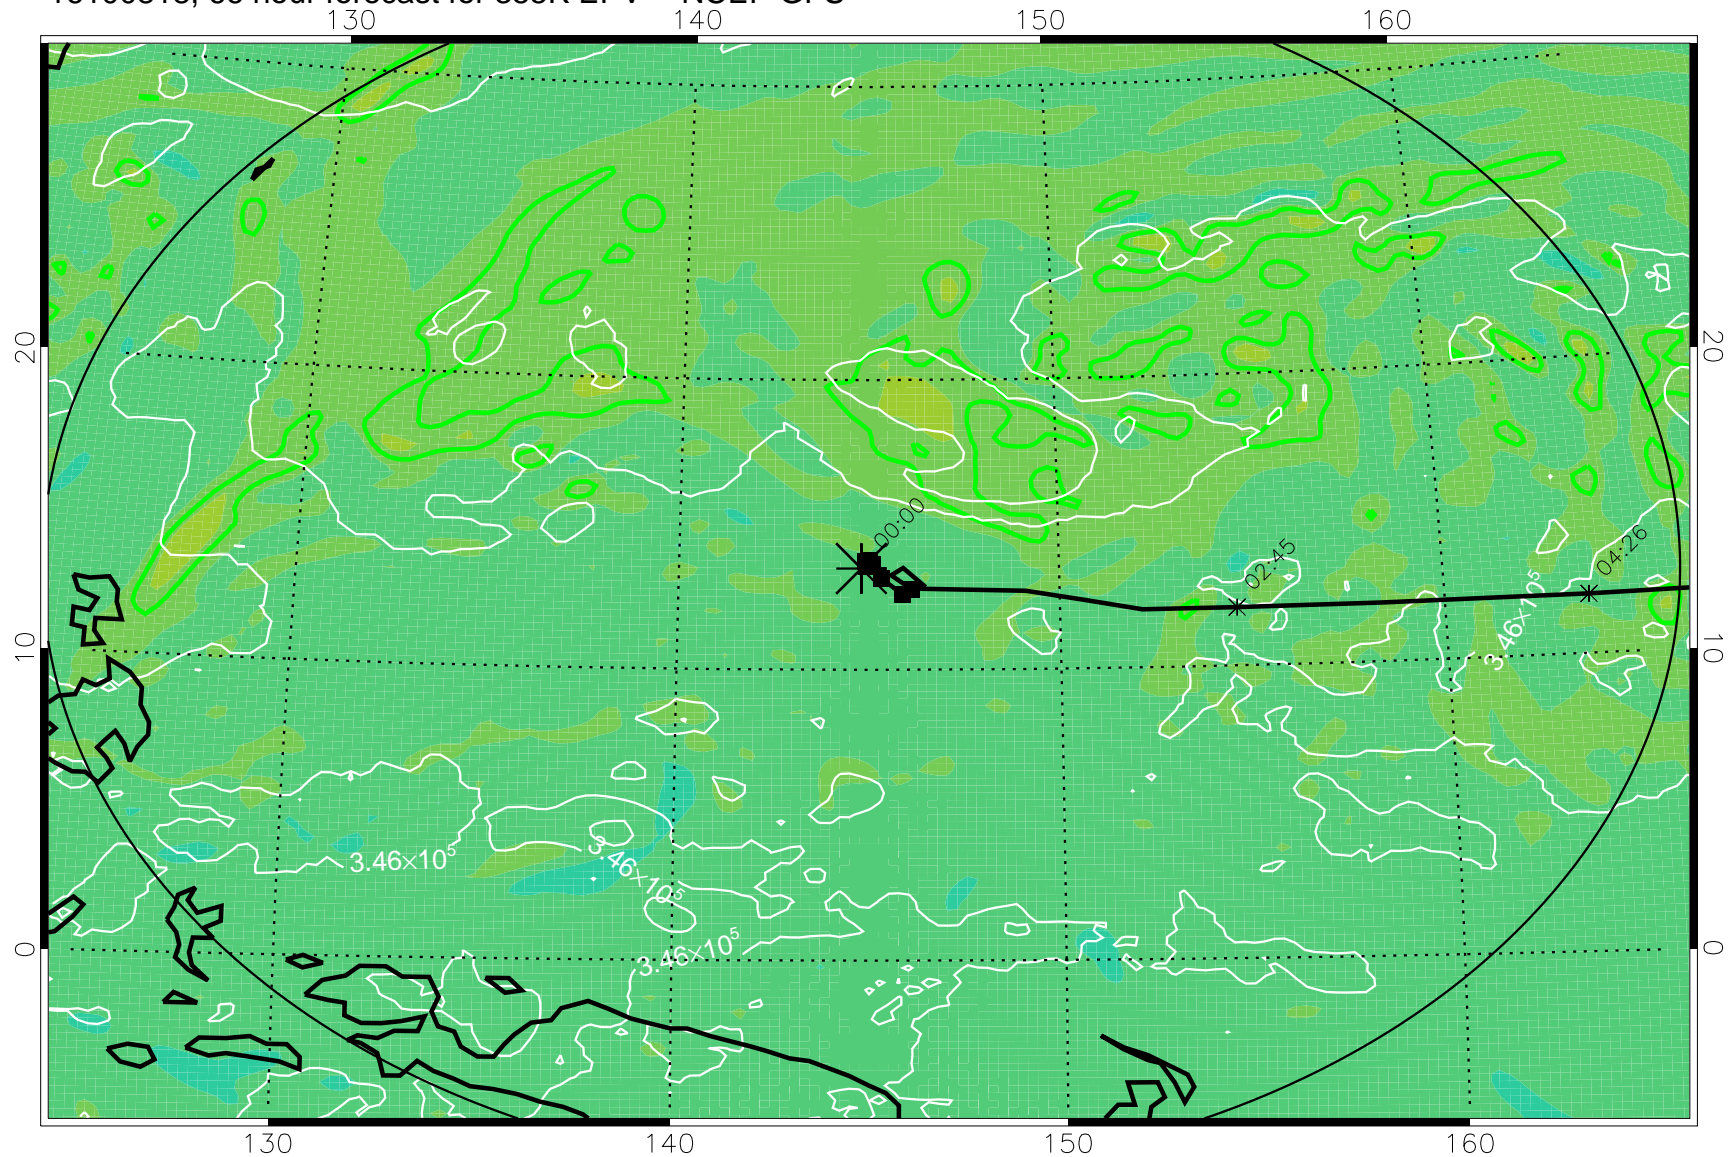

16100806, 54 hour forecast for 355K EPV -- NCEP GFS

355K Montgomery Streamfunction, white
EPV Tropopause (2 PVU) Position
Range ring of 2304 km

16100812, 60 hour forecast for 355K EPV -- NCEP GFS

355K Montgomery Streamfunction, white
EPV Tropopause (2 PVU) Position
Range ring of 2304 km

16100818, 66 hour forecast for 355K EPV -- NCEP GFS

355K Montgomery Streamfunction, white
EPV Tropopause (2 PVU) Position
Range ring of 2304 km

16100900, 72 hour forecast for 355K EPV -- NCEP GFS

355K Montgomery Streamfunction, white
EPV Tropopause (2 PVU) Position
Range ring of 2304 km

16100906, 78 hour forecast for 355K EPV -- NCEP GFS

355K Montgomery Streamfunction, white
EPV Tropopause (2 PVU) Position
Range ring of 2304 km

16100912, 84 hour forecast for 355K EPV -- NCEP GFS

355K Montgomery Streamfunction, white
EPV Tropopause (2 PVU) Position
Range ring of 2304 km

16100918, 90 hour forecast for 355K EPV -- NCEP GFS

355K Montgomery Streamfunction, white
EPV Tropopause (2 PVU) Position
Range ring of 2304 km

16101000, 96 hour forecast for 355K EPV -- NCEP GFS

355K Montgomery Streamfunction, white
EPV Tropopause (2 PVU) Position
Range ring of 2304 km