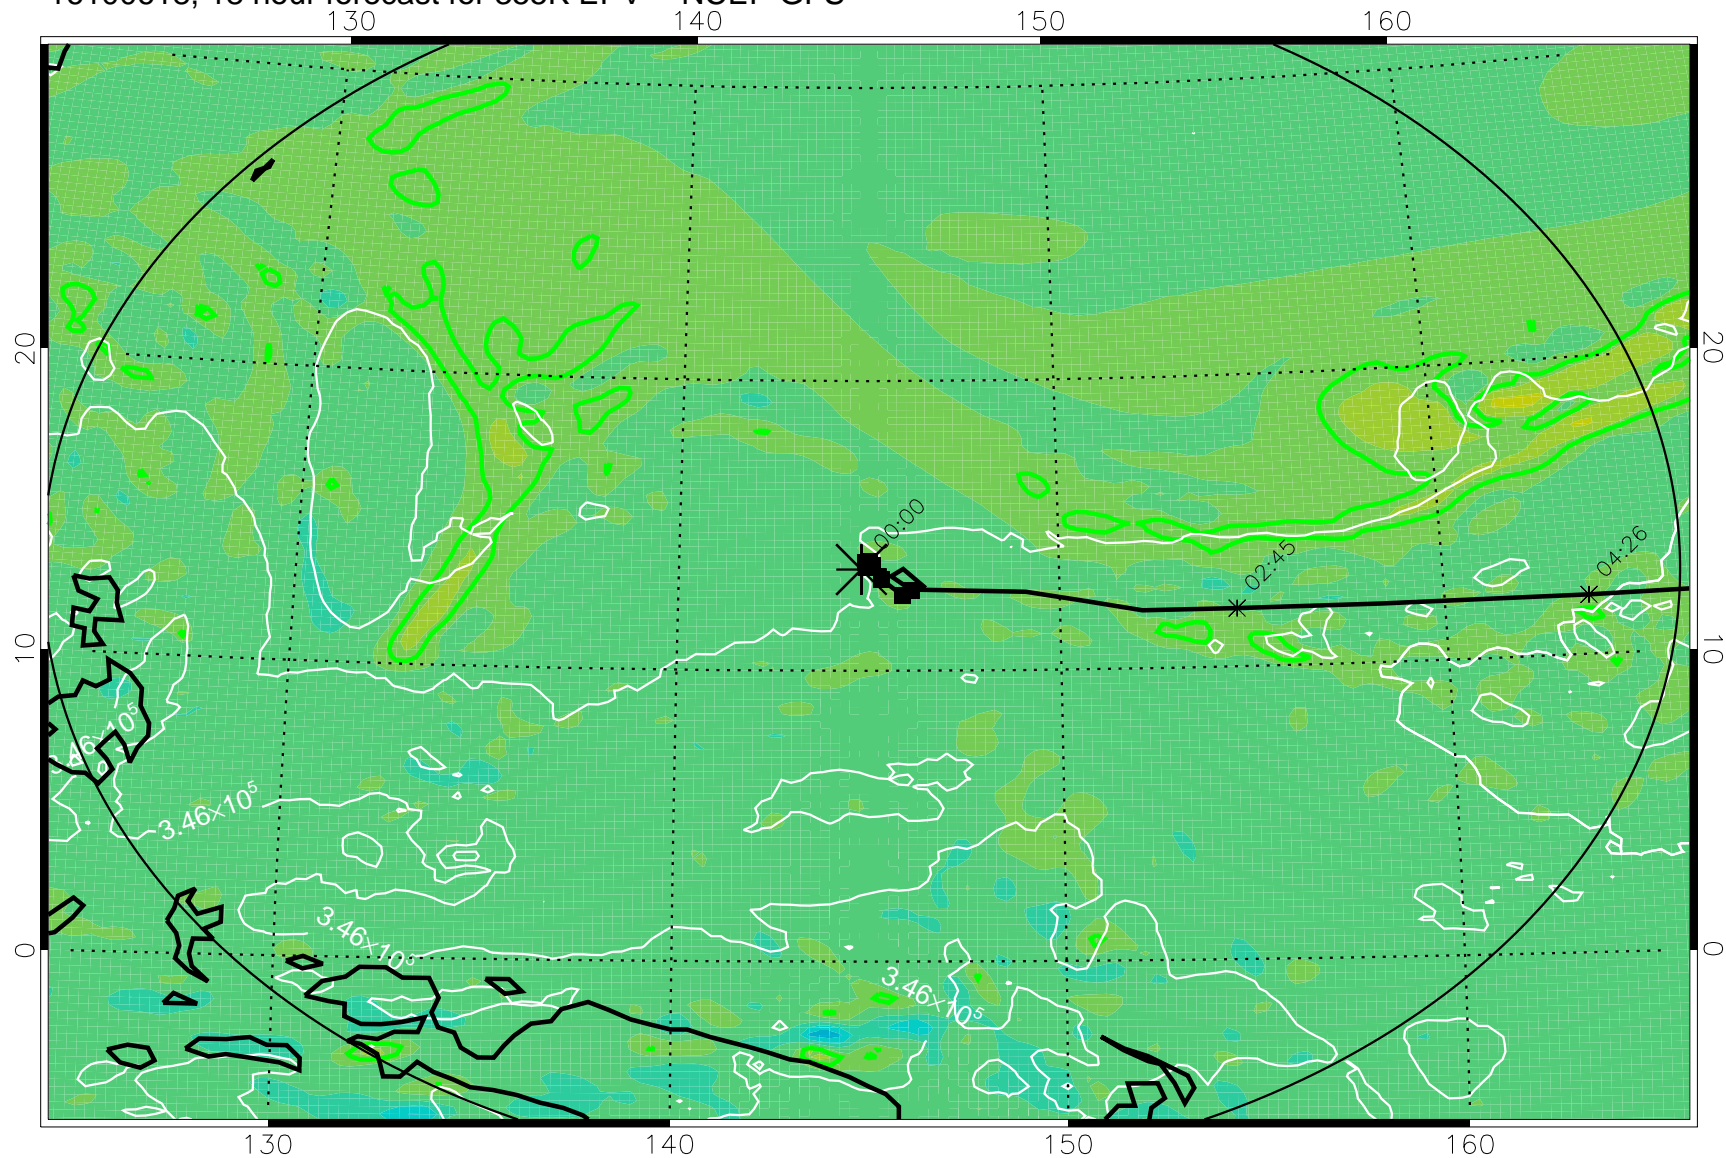

16100606, 6 hour forecast for 355K EPV -- NCEP GFS

355K Montgomery Streamfunction, white
EPV Tropopause (2 PVU) Position
Range ring of 2304 km

16100612, 12 hour forecast for 355K EPV -- NCEP GFS

355K Montgomery Streamfunction, white
EPV Tropopause (2 PVU) Position
Range ring of 2304 km

16100618, 18 hour forecast for 355K EPV -- NCEP GFS

355K Montgomery Streamfunction, white
EPV Tropopause (2 PVU) Position
Range ring of 2304 km

16100700, 24 hour forecast for 355K EPV -- NCEP GFS

355K Montgomery Streamfunction, white
EPV Tropopause (2 PVU) Position
Range ring of 2304 km

16100706, 30 hour forecast for 355K EPV -- NCEP GFS

355K Montgomery Streamfunction, white
EPV Tropopause (2 PVU) Position
Range ring of 2304 km

16100712, 36 hour forecast for 355K EPV -- NCEP GFS

355K Montgomery Streamfunction, white
EPV Tropopause (2 PVU) Position
Range ring of 2304 km

16100718, 42 hour forecast for 355K EPV -- NCEP GFS

355K Montgomery Streamfunction, white
EPV Tropopause (2 PVU) Position
Range ring of 2304 km

16100800, 48 hour forecast for 355K EPV -- NCEP GFS

355K Montgomery Streamfunction, white
EPV Tropopause (2 PVU) Position
Range ring of 2304 km