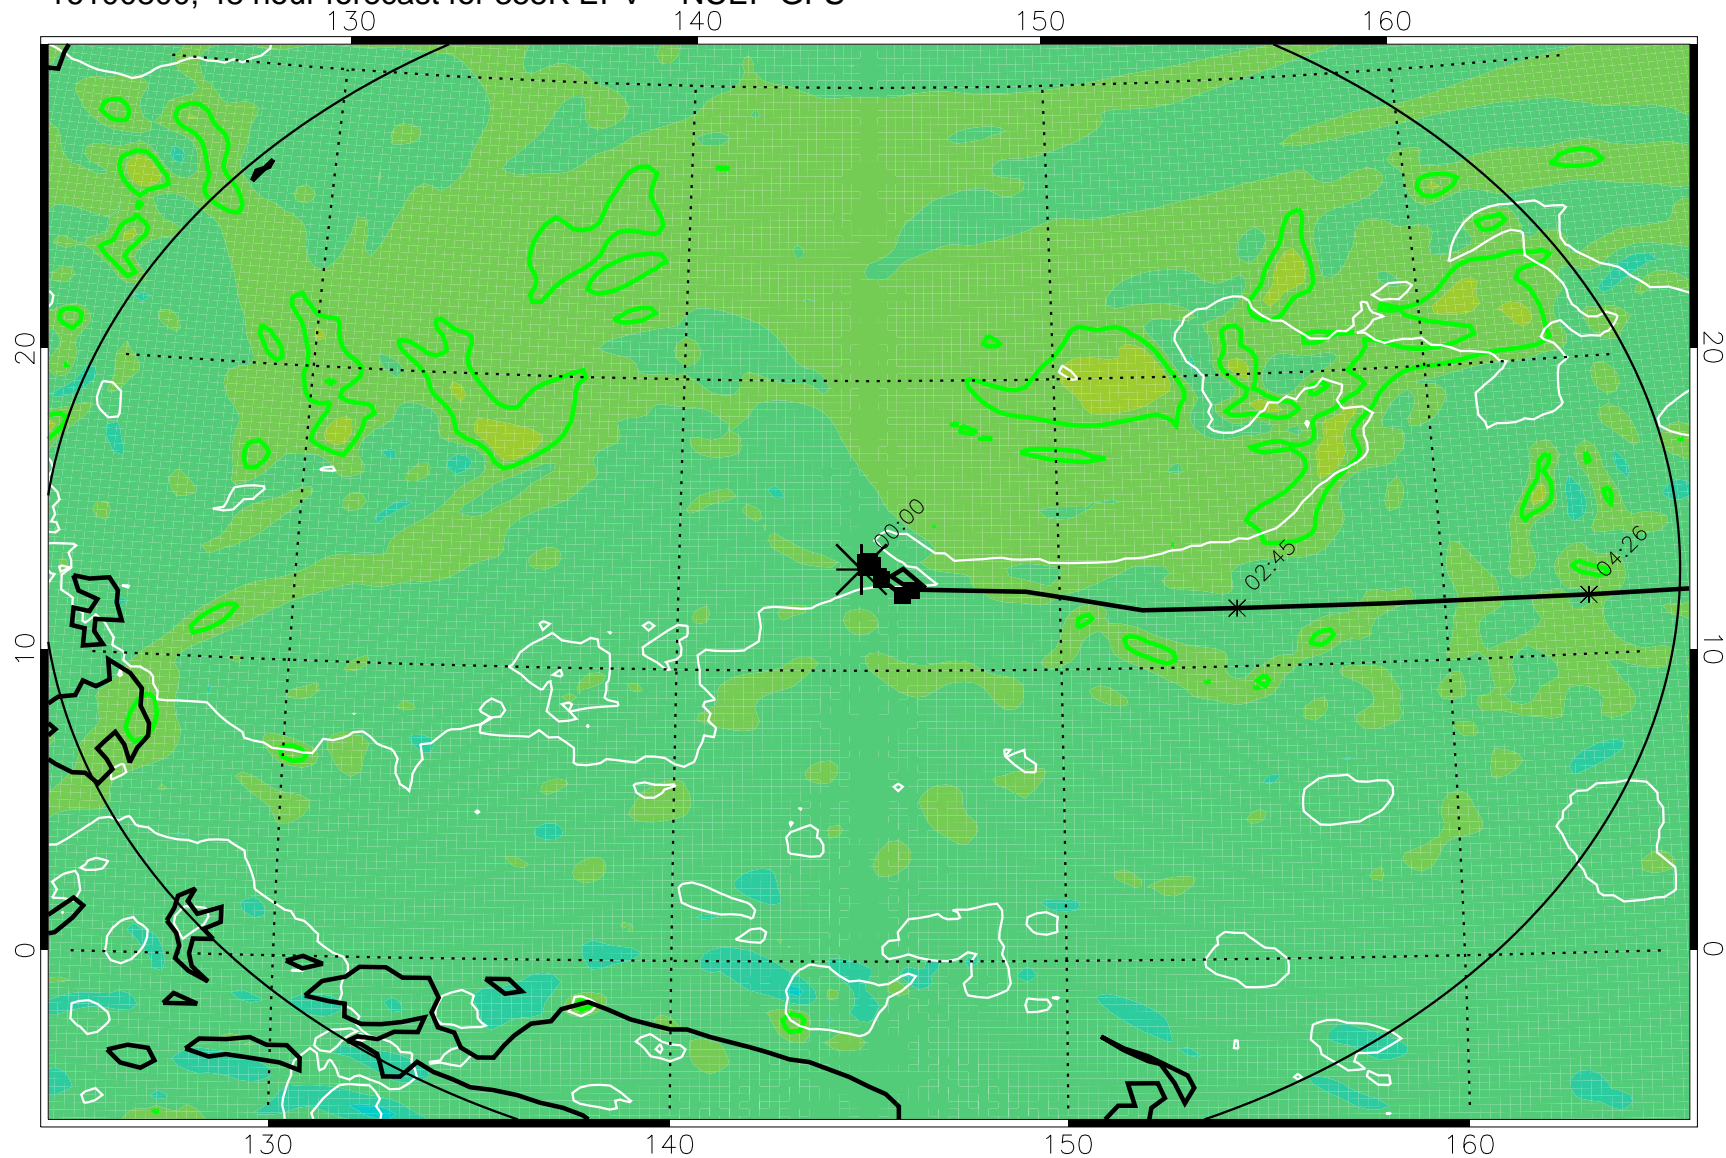

16100706, 30 hour forecast for 355K EPV -- NCEP GFS

355K Montgomery Streamfunction, white
EPV Tropopause (2 PVU) Position
Range ring of 2304 km

16100712, 36 hour forecast for 355K EPV -- NCEP GFS

355K Montgomery Streamfunction, white
EPV Tropopause (2 PVU) Position
Range ring of 2304 km

16100718, 42 hour forecast for 355K EPV -- NCEP GFS

355K Montgomery Streamfunction, white
EPV Tropopause (2 PVU) Position
Range ring of 2304 km

16100800, 48 hour forecast for 355K EPV -- NCEP GFS

355K Montgomery Streamfunction, white
EPV Tropopause (2 PVU) Position
Range ring of 2304 km

16100806, 54 hour forecast for 355K EPV -- NCEP GFS

355K Montgomery Streamfunction, white
EPV Tropopause (2 PVU) Position
Range ring of 2304 km

16100812, 60 hour forecast for 355K EPV -- NCEP GFS

355K Montgomery Streamfunction, white
EPV Tropopause (2 PVU) Position
Range ring of 2304 km

16100818, 66 hour forecast for 355K EPV -- NCEP GFS

355K Montgomery Streamfunction, white
EPV Tropopause (2 PVU) Position
Range ring of 2304 km

16100900, 72 hour forecast for 355K EPV -- NCEP GFS

355K Montgomery Streamfunction, white
EPV Tropopause (2 PVU) Position
Range ring of 2304 km