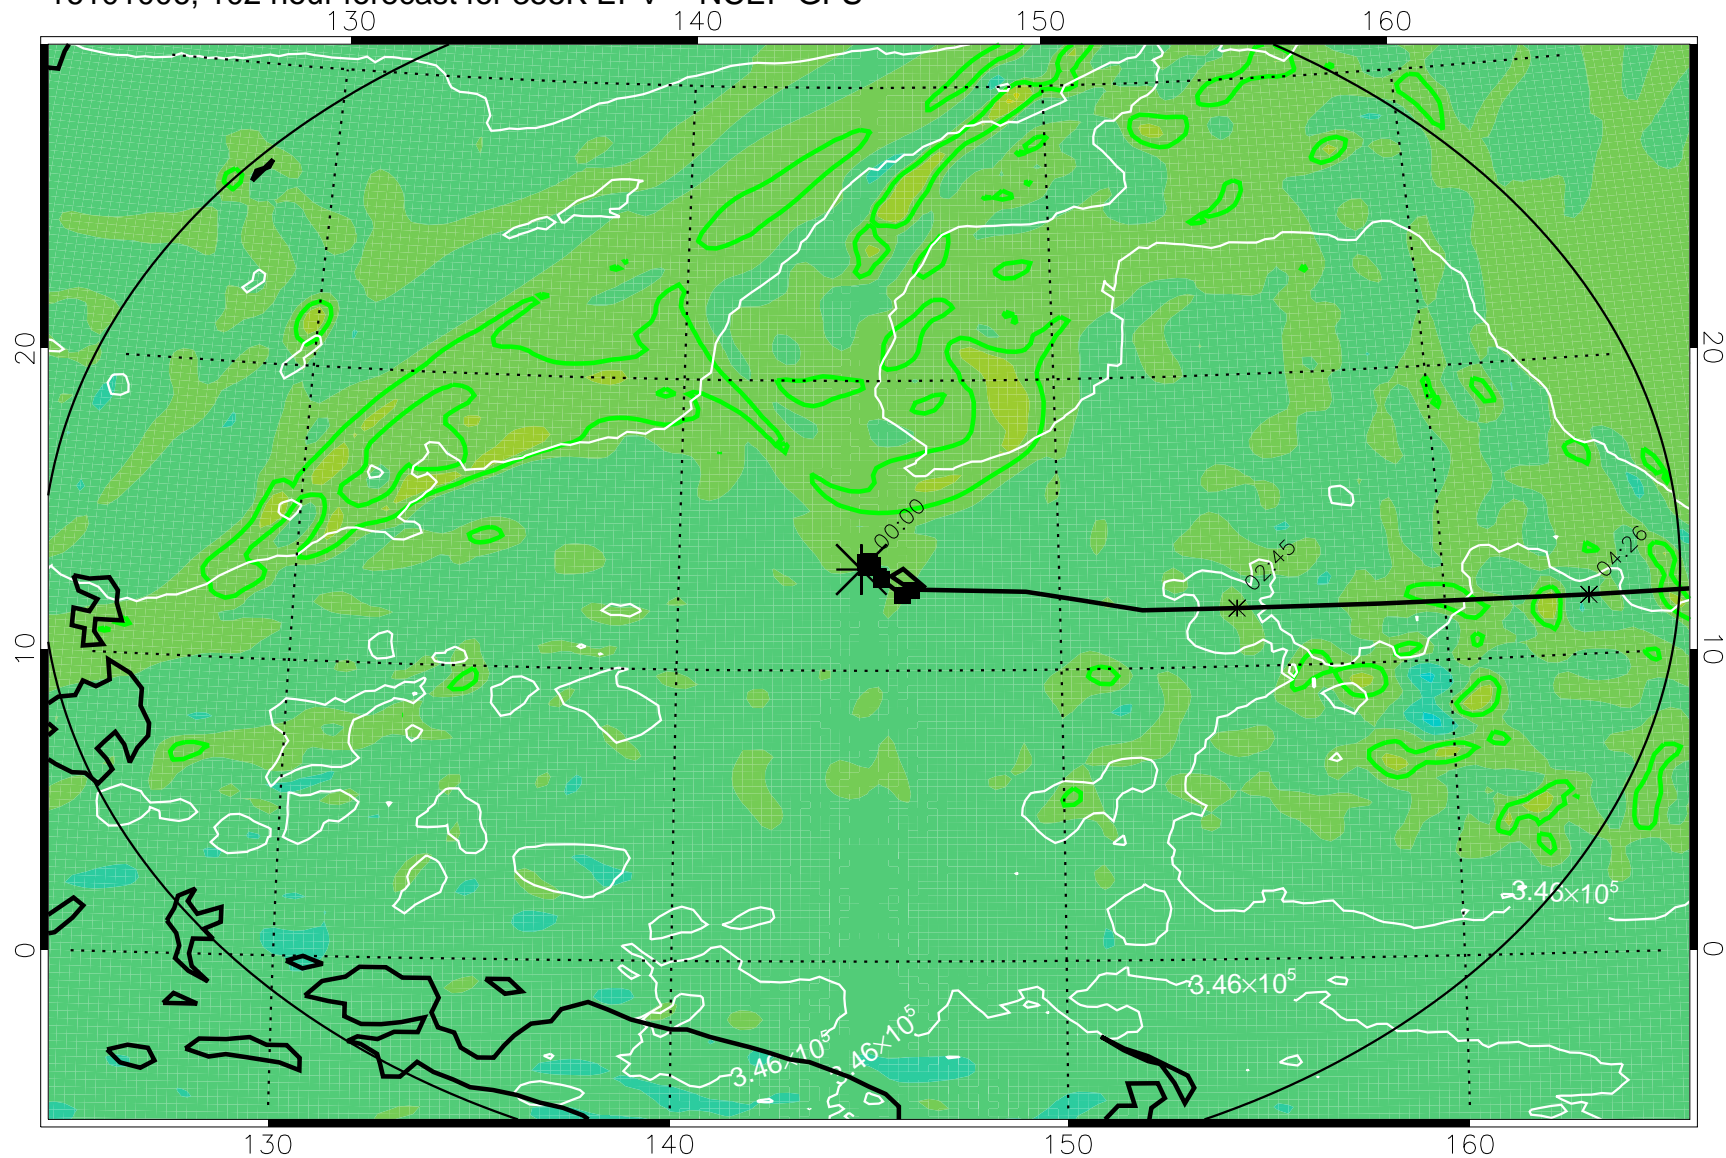

16100906, 78 hour forecast for 355K EPV -- NCEP GFS

355K Montgomery Streamfunction, white
EPV Tropopause (2 PVU) Position
Range ring of 2304 km

16100912, 84 hour forecast for 355K EPV -- NCEP GFS

355K Montgomery Streamfunction, white
EPV Tropopause (2 PVU) Position
Range ring of 2304 km

16100918, 90 hour forecast for 355K EPV -- NCEP GFS

355K Montgomery Streamfunction, white
EPV Tropopause (2 PVU) Position
Range ring of 2304 km

16101000, 96 hour forecast for 355K EPV -- NCEP GFS

355K Montgomery Streamfunction, white
EPV Tropopause (2 PVU) Position
Range ring of 2304 km

16101006, 102 hour forecast for 355K EPV -- NCEP GFS

355K Montgomery Streamfunction, white
EPV Tropopause (2 PVU) Position
Range ring of 2304 km

16101012, 108 hour forecast for 355K EPV -- NCEP GFS

355K Montgomery Streamfunction, white
EPV Tropopause (2 PVU) Position
Range ring of 2304 km

16101018, 114 hour forecast for 355K EPV -- NCEP GFS

355K Montgomery Streamfunction, white
EPV Tropopause (2 PVU) Position
Range ring of 2304 km

16101100, 120 hour forecast for 355K EPV -- NCEP GFS

355K Montgomery Streamfunction, white
EPV Tropopause (2 PVU) Position
Range ring of 2304 km