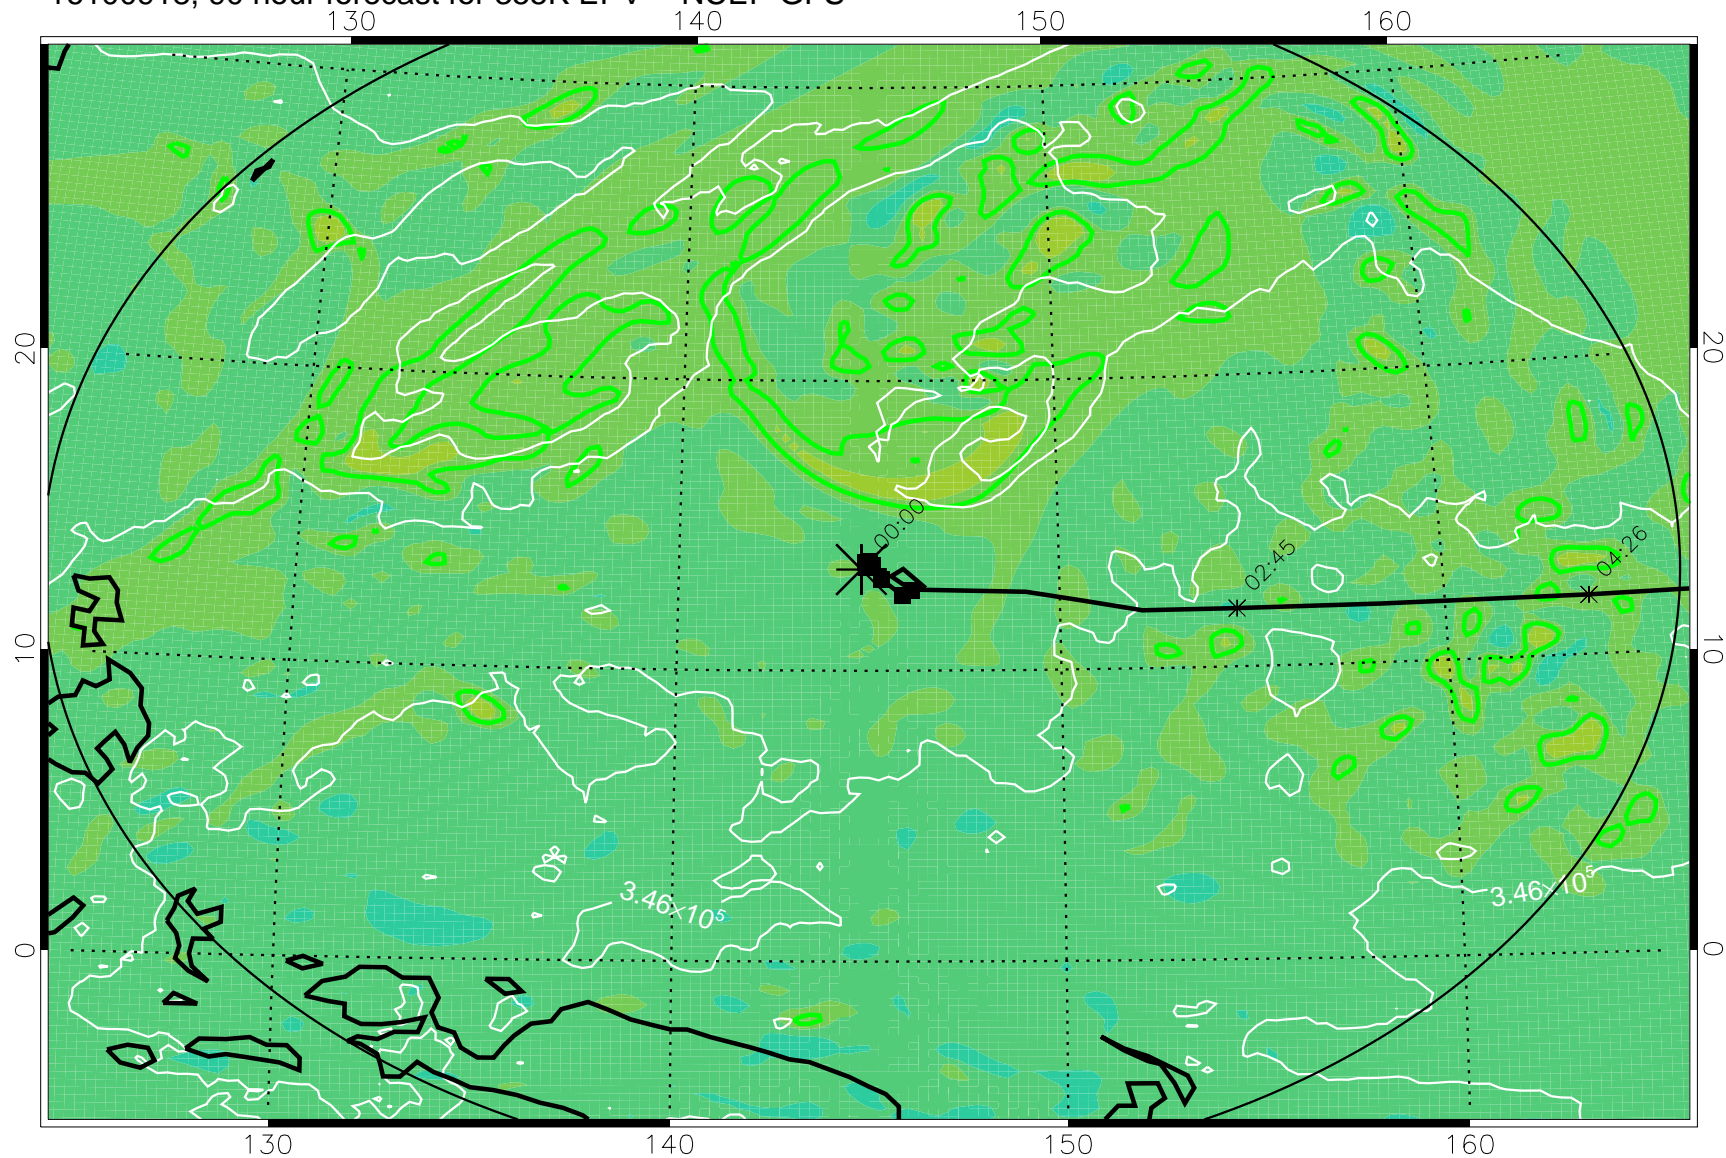

16100906, 78 hour forecast for 355K EPV -- NCEP GFS

355K Montgomery Streamfunction, white
EPV Tropopause (2 PVU) Position
Range ring of 2304 km

16100912, 84 hour forecast for 355K EPV -- NCEP GFS

355K Montgomery Streamfunction, white
EPV Tropopause (2 PVU) Position
Range ring of 2304 km

16100918, 90 hour forecast for 355K EPV -- NCEP GFS

355K Montgomery Streamfunction, white
EPV Tropopause (2 PVU) Position
Range ring of 2304 km

16101000, 96 hour forecast for 355K EPV -- NCEP GFS

355K Montgomery Streamfunction, white
EPV Tropopause (2 PVU) Position
Range ring of 2304 km

16101006, 102 hour forecast for 355K EPV -- NCEP GFS

355K Montgomery Streamfunction, white
EPV Tropopause (2 PVU) Position
Range ring of 2304 km

16101012, 108 hour forecast for 355K EPV -- NCEP GFS

355K Montgomery Streamfunction, white
EPV Tropopause (2 PVU) Position
Range ring of 2304 km

16101018, 114 hour forecast for 355K EPV -- NCEP GFS

355K Montgomery Streamfunction, white
EPV Tropopause (2 PVU) Position
Range ring of 2304 km

16101100, 120 hour forecast for 355K EPV -- NCEP GFS

355K Montgomery Streamfunction, white
EPV Tropopause (2 PVU) Position
Range ring of 2304 km