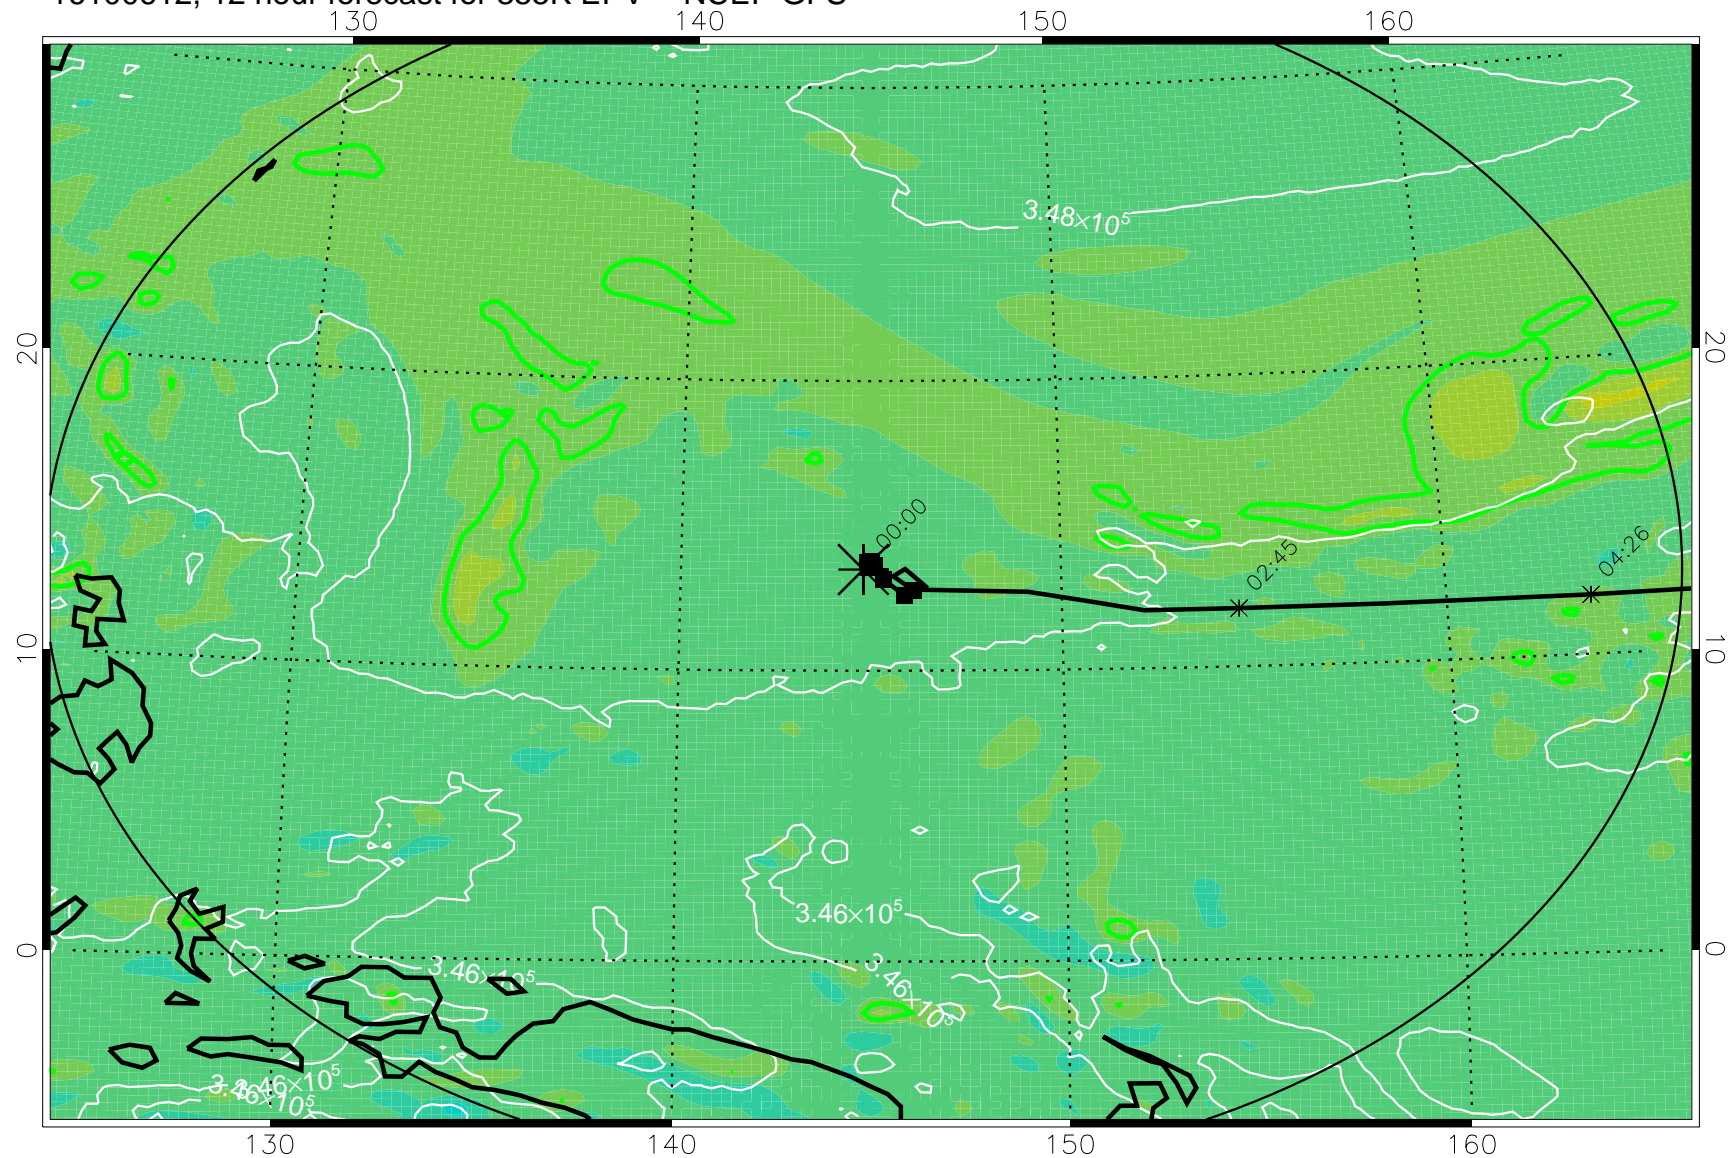

16100606, 6 hour forecast for 355K EPV -- NCEP GFS

355K Montgomery Streamfunction, white
EPV Tropopause (2 PVU) Position
Range ring of 2304 km

16100612, 12 hour forecast for 355K EPV -- NCEP GFS

355K Montgomery Streamfunction, white
EPV Tropopause (2 PVU) Position
Range ring of 2304 km

16100618, 18 hour forecast for 355K EPV -- NCEP GFS

355K Montgomery Streamfunction, white
EPV Tropopause (2 PVU) Position
Range ring of 2304 km

16100700, 24 hour forecast for 355K EPV -- NCEP GFS

355K Montgomery Streamfunction, white
EPV Tropopause (2 PVU) Position
Range ring of 2304 km

16100706, 30 hour forecast for 355K EPV -- NCEP GFS

355K Montgomery Streamfunction, white
EPV Tropopause (2 PVU) Position
Range ring of 2304 km

16100712, 36 hour forecast for 355K EPV -- NCEP GFS

355K Montgomery Streamfunction, white
EPV Tropopause (2 PVU) Position
Range ring of 2304 km

16100718, 42 hour forecast for 355K EPV -- NCEP GFS

355K Montgomery Streamfunction, white
EPV Tropopause (2 PVU) Position
Range ring of 2304 km

16100800, 48 hour forecast for 355K EPV -- NCEP GFS

355K Montgomery Streamfunction, white
EPV Tropopause (2 PVU) Position
Range ring of 2304 km