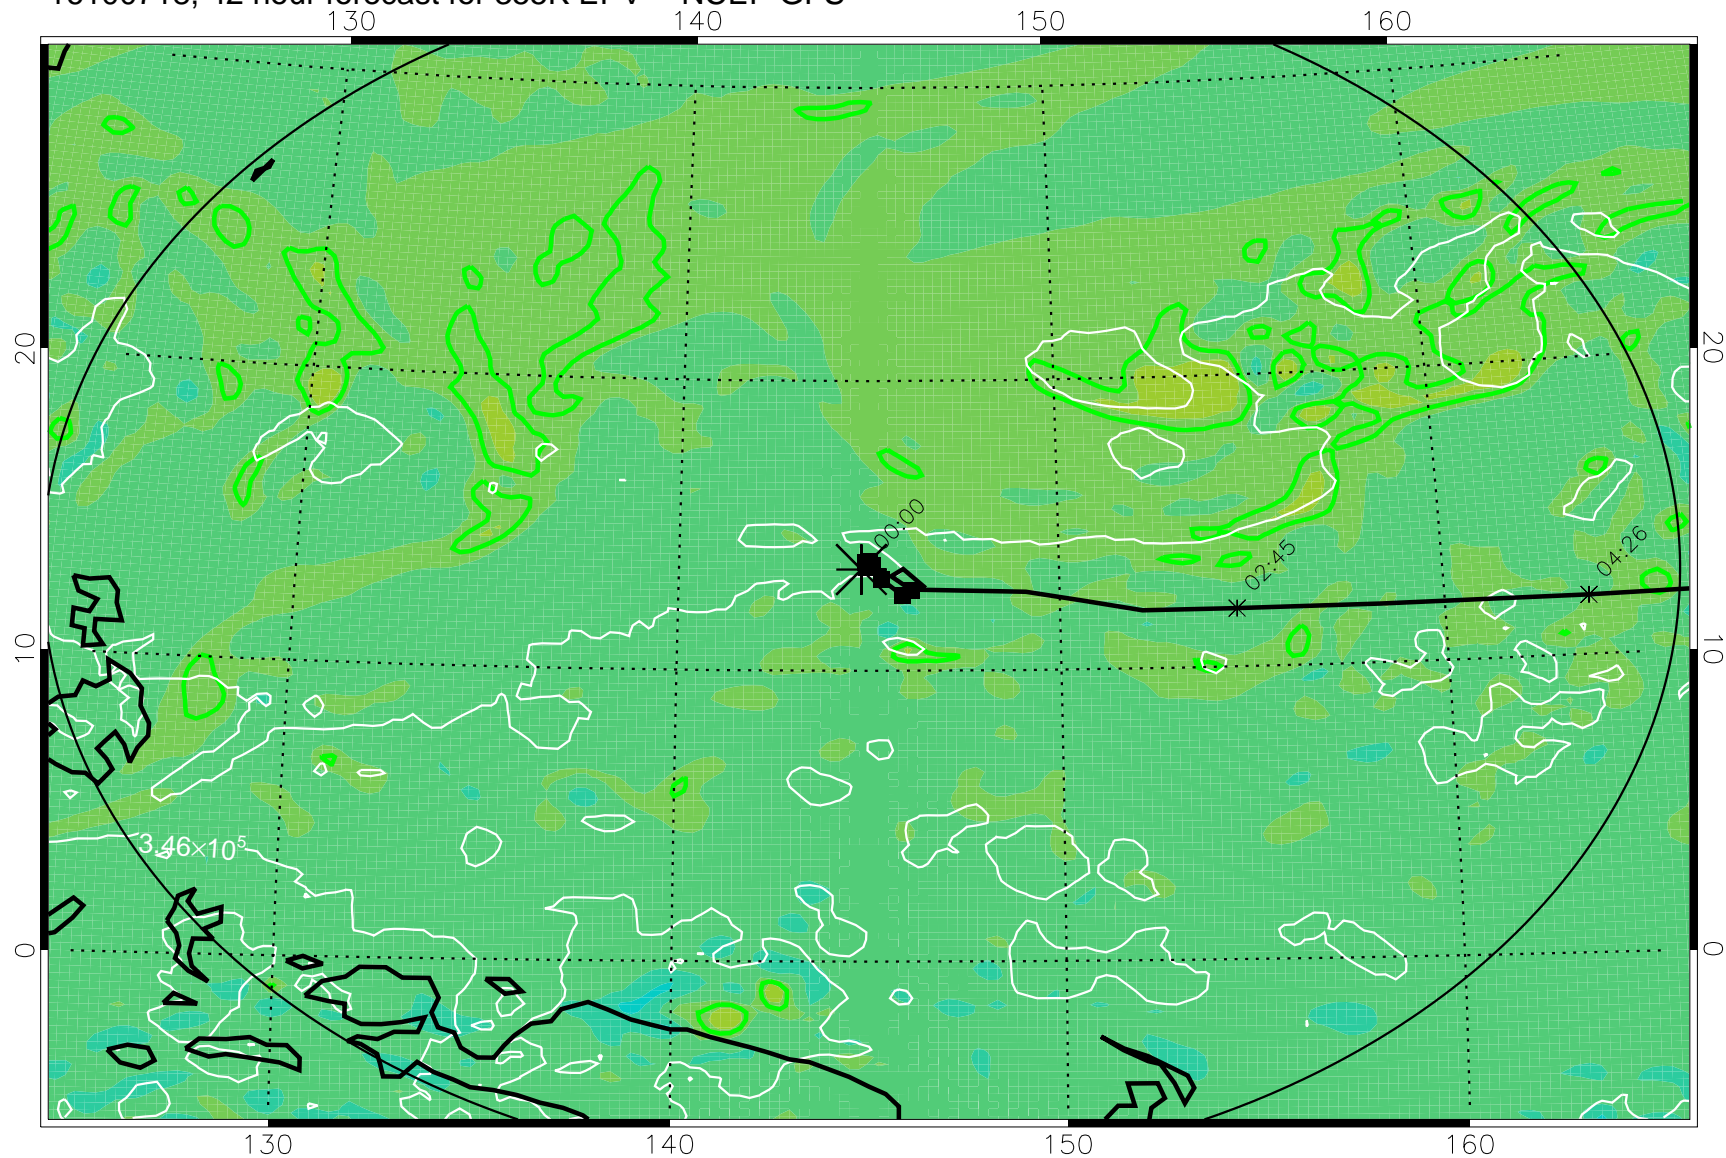

16100706, 30 hour forecast for 355K EPV -- NCEP GFS

355K Montgomery Streamfunction, white
EPV Tropopause (2 PVU) Position
Range ring of 2304 km

16100712, 36 hour forecast for 355K EPV -- NCEP GFS

355K Montgomery Streamfunction, white
EPV Tropopause (2 PVU) Position
Range ring of 2304 km

16100718, 42 hour forecast for 355K EPV -- NCEP GFS

355K Montgomery Streamfunction, white
EPV Tropopause (2 PVU) Position
Range ring of 2304 km

16100800, 48 hour forecast for 355K EPV -- NCEP GFS

355K Montgomery Streamfunction, white
EPV Tropopause (2 PVU) Position
Range ring of 2304 km

16100806, 54 hour forecast for 355K EPV -- NCEP GFS

355K Montgomery Streamfunction, white
EPV Tropopause (2 PVU) Position
Range ring of 2304 km

16100812, 60 hour forecast for 355K EPV -- NCEP GFS

355K Montgomery Streamfunction, white
EPV Tropopause (2 PVU) Position
Range ring of 2304 km

16100818, 66 hour forecast for 355K EPV -- NCEP GFS

355K Montgomery Streamfunction, white
EPV Tropopause (2 PVU) Position
Range ring of 2304 km

16100900, 72 hour forecast for 355K EPV -- NCEP GFS

355K Montgomery Streamfunction, white
EPV Tropopause (2 PVU) Position
Range ring of 2304 km